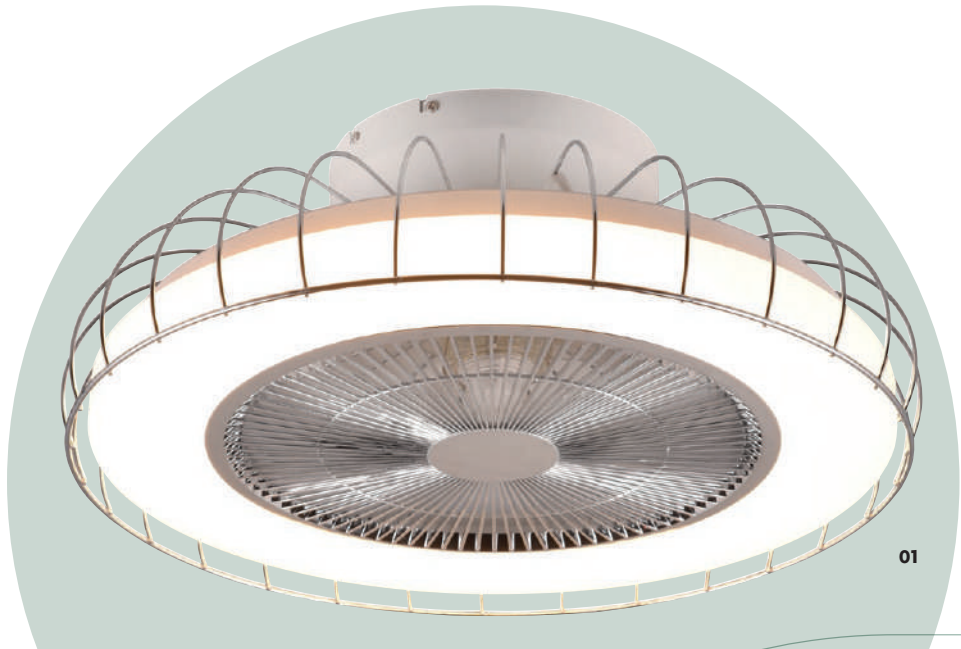

01

SANDFJORD

Metall · metal