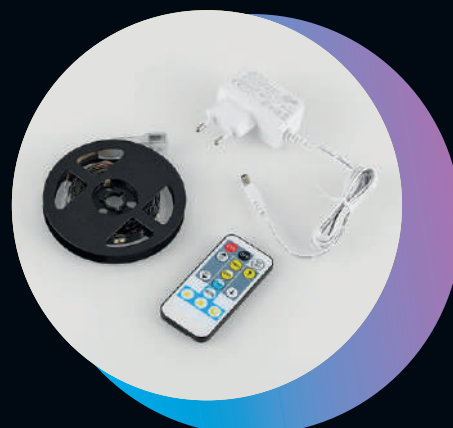

01 R65485169

⇄ 0,2 cm ⇄ 500 cm ↗ 1 cm
incl. 1 x SMD - LED 24 W

02 R65563102

⇄ 300 cm ↗ 1 cm
incl. 1 x SMD - LED
10,5 W · 750 lm · 3.000 - 6.500 K

03 R65565102

⇄ 500 cm ↗ 1 cm
incl. 1 x SMD - LED
17,5 W · 1.250 lm · 3.000 - 6.500 K