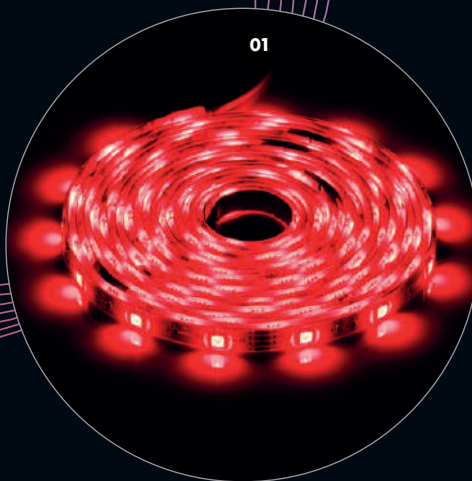

RGB STRIPE

Kunststoff, Weiß · plastic, white

01

02 03