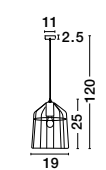

PEPPINO - 7605179
Copper Metal
Black & White Fabric Wire
LED E27 1x12 Watt 230 Volt
IP20 Bulb Excluded
D: 19 H₁: 25 H₂: 120 cm