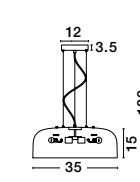

PERLETO - 826803

Metal & Acrylic Diffuser
Matt Black Outside
Matt White Inside
Black Fabric Wire
LED E27 2x12 Watt 230 Volt
IP20 Bulb Excluded
D: 35 H: 15 H2: 133 cm