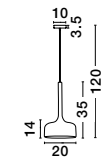

NUORESE - 8942202

Dark Brown Aluminium Outside
Gold Inside
LED E27 1x12 Watt 230 Volt
IP20 Bulb Excluded
D: 20 H1: 35 cm H2: 120 cm

NUORESE - 8942204

Dark Brown Aluminium Outside
Gold Inside
LED E27 1x12 Watt 230 Volt
IP20 Bulb Excluded
D: 20 H1: 35 cm H2: 120 cm