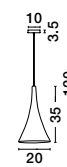

NUORESE - 8942204

Dark Brown Aluminium Outside
Gold Inside
LED E27 1x12 Watt 230 Volt
IP20 Bulb Excluded
D: 20 H1: 35 cm H2: 120 cm