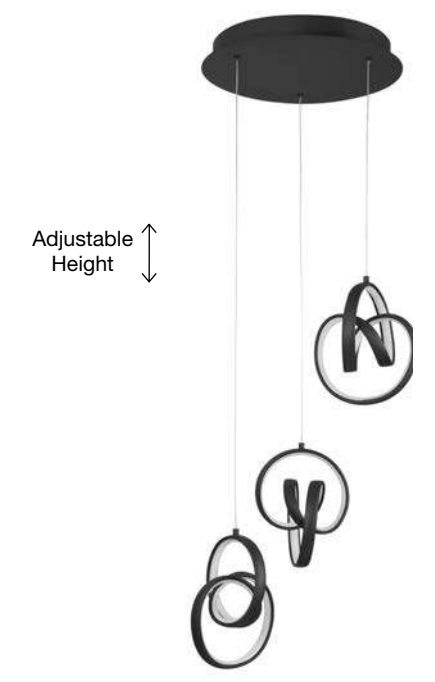

RINGS - 9104331
Triac Dimmable
Sandy Black Aluminium
& Acrylic
LED 43 Watt 230 Volt
1895Lm 3000K IP20
D: 34 H: 120 cm

LED WARM WHITE DRIVER INCL.