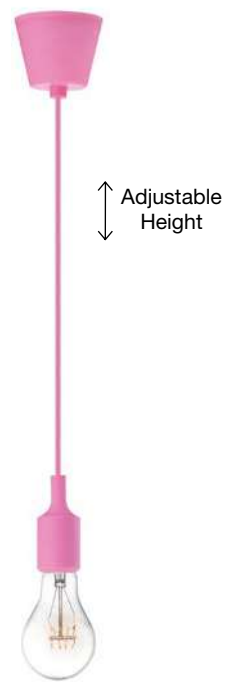

Adjustable Height

Adjustable Shape

UDINE - 7204602

Green Silicon
Green Fabric Wire
Adjustable
LED E27 1x12 Watt 230 Volt
IP20 Bulb Excluded
D: 25 H1: 20 H2: 100 cm

SWING - 620027
 Yellow Silicon
 Yellow Fabric Wire
 LED E27 1x12 Watt 230 Volt
 IP20 Bulb Excluded
 D: 4.5 H: 10 H2: 100 cm