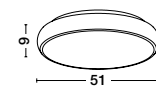

GAP - 8100984

Black Aluminium
Acrylic Diffuser
LED 50 Watt 230 Volt
2750Lm 3000K IP20
D: 51 H: 9 cm