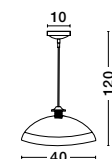

BENITO - 9112142

White & Silver
Crackle Glass
LED E27 1x12 Watt 230 Volt
IP20 Bulb Excluded
D: 40 H: 120 cm