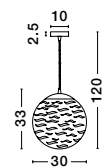

FICATO - 9988301

Brass Metal
Champagne Glass
LED E27 1x12 Watt 230 Volt
IP20 Bulb Excluded
D: 30 H₁: 33 H₂: 120 cm