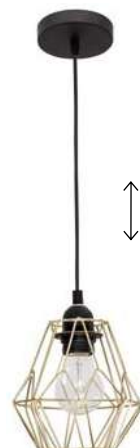

Adjustable Height

ISABELLA - 8801502
Brass Metal
Black Fabric Wire
LED E27 1x12 Watt 230 Volt
IP20 Bulb Excluded
D: 15 H₁: 15 H₂: 120 cm