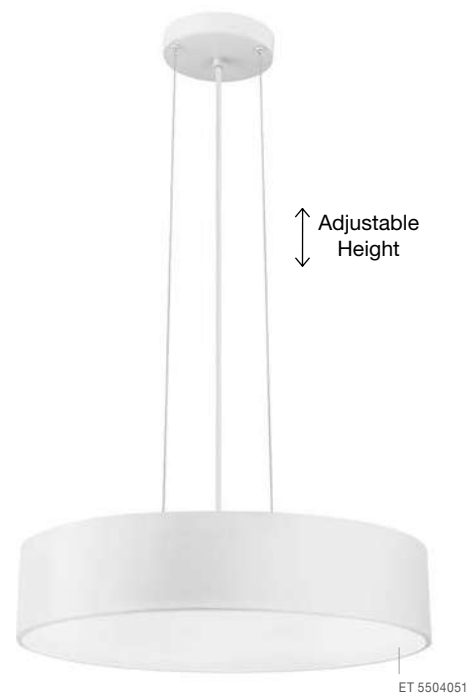

ET 5504051

Adjustable Height