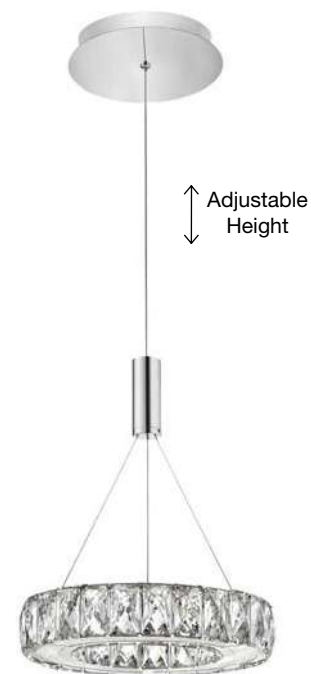

Adjustable
Height

NICE - 8538105

Chrystal
& Chrome Aluminium
LED G9 1x5 Watt 230 Volt
IP20 Bulb Excluded
D: 19 H: 140 cm

Adjustable Height

DELANO - 9988004

Chrome Aluminium & Acrylic Crystal Sand
LED 40 Watt 230 Volt
2600Lm 3000K IP20
L: 88 W: 9 H: 140 cm