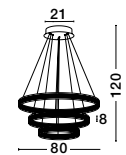

GALAXY - 9180301

Triac Dimmable
 Chrome Aluminium
 White Metal & Acrylic
 LED 34.5 Watt 230 Volt
 1656Lm 3000K IP20
 D: 57.5 W: 42.5 H: 10 cm

Adjustable Height

ALSO YOU CAN DO

Rotating

NADOR - 88622103 D

Triac Dimmable
 Coffee Brown Aluminium
 & Acrylic Adjustable
 LED 135 Watt 230 Volt
 10080Lm 3000K IP20
 D: 80 H: 120 cm