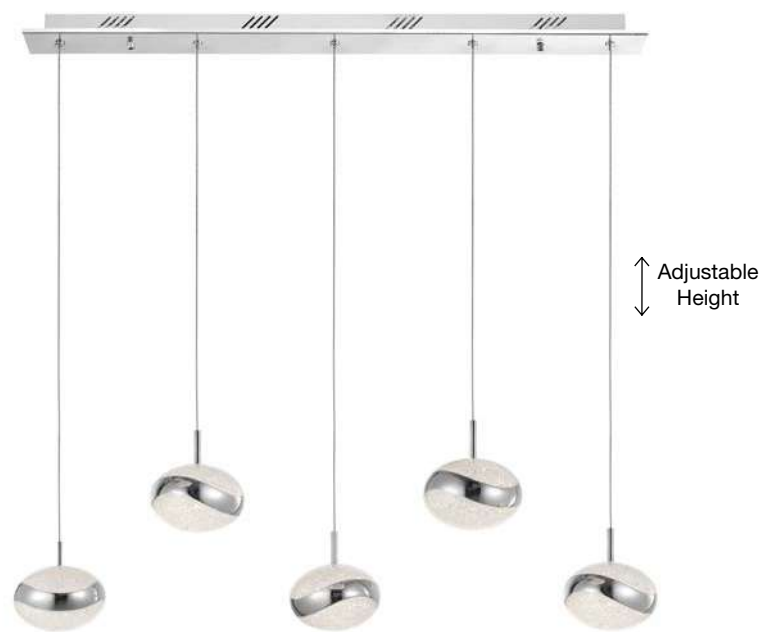

Adjustable
Height

NICE - 8538101

Chrystal
& Chrome Aluminium
LED G9 1x5 Watt 230 Volt
IP20 Bulb Excluded
D: 11 H: 140 cm

Adjustable
Height

NICE - 8538104

Chrystal
& Chrome Aluminium
LED G9 1x5 Watt 230 Volt
IP20 Bulb Excluded
D: 77 W: 11 H: 140 cm

Adjustable
Height

NICE - 8538105

Chrystal
& Chrome Aluminium
LED G9 1x5 Watt 230 Volt
IP20 Bulb Excluded
D: 19 H: 140 cm

Adjustable Height

DELANO - 9988004

Chrome Aluminium & Acrylic Crystal Sand
LED 40 Watt 230 Volt
2600Lm 3000K IP20
L: 88 W: 9 H: 140 cm

Adjustable Height

CORONA - 7402402

Chrome Aluminium Acrylic & Crystal
LED 12 Watt 230 Volt
720Lm 3500K IP20
D: 27 H: 100 cm

Adjustable Height

GL 85016521

VALENCE - 8501652

Crystal & White Glass Chrome Aluminium
LED G9 6x5 Watt 230 Volt
IP20 Bulb Excluded
D: 42 H: 140 cm