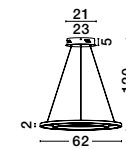

GALAXY - 9180302

Triac Dimmable
Chrome Aluminium
White Metal & Acrylic
LED 47.5 Watt 230 Volt
2280Lm 3000K IP20
D: 62 H: 120 cm