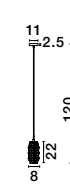

LAVAL - 838190
Clear Glass
& Chrome Aluminium
LED E14 1x5 Watt 230 Volt
IP20 Bulb Excluded
D: 8 H: 120 cm