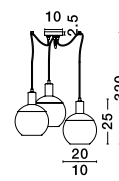

AUDREY - 8823002

Clear Glass
Brass Metal
Black PVC Wire
LED E27 3x12 Watt 230 Volt
IP20 Bulb Excluded
D: 20 H1: 25 H2: 320 cm