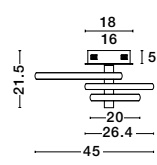

Adjustable Height

NETUNO - 9364039

Triac Dimmable
 Chrome Aluminium & Crystal
 LED 32 Watt 230 Volt
 1580Lm 3000K IP20
 D: 60 H: 120 cm

ALSO YOU CAN DO

Rotating

NETUNO - 9349061

Triac Dimmable
 Chrome Aluminium & Crystal
 LED 30 Watt 230 Volt
 1560Lm 3000K IP20
 D: 45 H: 21.5 cm