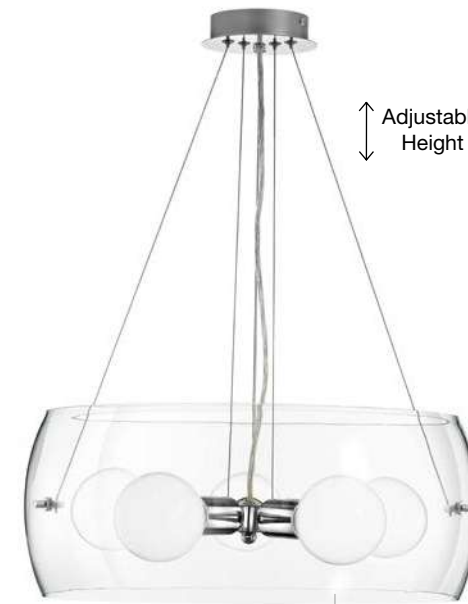

GL 90203011

ROCCO - 9020301

Triac Dimmable
 Satin Nickel Metal
 & Acrylic
 Matt White Glass
 LED 30 Watt 230 Volt
 2700Lm 3000K IP20
 D: 45.5 H: 181 cm

Adjustable Height

ALANZO - 91622801

Gray Concrete
Gray Fabric Wire
LED E27 1x12 Watt 230 Volt
IP20 Bulb Excluded
D: 10 H1: 18 H2: 120 cm

Adjustable Height

COPERTINA - 546202

Elephant Gray Steel Outside
Matt White Steel Inside
LED E27 1x60 Watt 230 Volt
IP20 Bulb Excluded
D: 70 H1: 33 H2: 170 cm

Adjustable Height

GL 61004011

CHIARA - 6100401