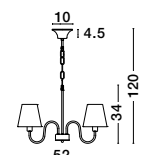

ELIZABETH - 7120021
Antique Bronze Metal
Sand Shade
LED E14 3x5 Watt 230 Volt
IP20 Bulb Excluded
D: 52 H1: 34 H2: 120 cm