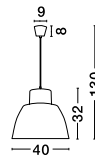

VINCE - 620546

Yellow Silicon
Yellow Fabric Wire
LED E27 1x12 Watt 230 Volt
IP20 Bulb Excluded
D: 40 H1: 32 H2: 130 cm