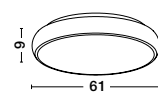

GAP - 8100985

White Aluminium
Acrylic Diffuser
LED 62 Watt 230 Volt
3410Lm 3000K IP20
D: 61 H: 9 cm