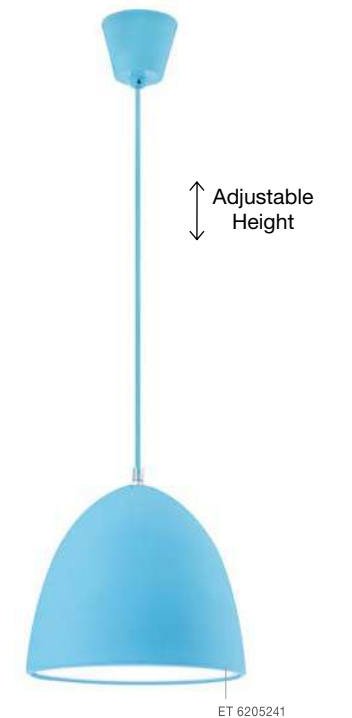

COLORI - 620523
Sky Blue Silicon
Sky Blue Fabric Wire
LED E27 1x12 Watt 230 Volt
IP20 Bulb Excluded
D: 22 H: 24 H2: 120 cm