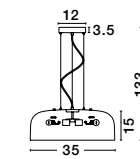

PERLETO - 826802

Metal & Acrylic Diffuser
Steel Gray Outside
Matt White Inside
Black Fabric Wire
LED E27 2x12 Watt 230 Volt
IP20 Bulb Excluded
D: 35 H: 15 H2: 133 cm