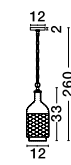

**HANDMADE
GLASS**

GL 79105601

Adjustable
Height

GL 547848001

Adjustable
Height

GL 72526011

GL 518598701

Adjustable
Height

GL 71428011