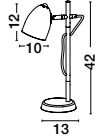

BULB EXCL.

ARRIGO - 7605184
 Natural Wood & White Metal
 White Fabric Shade
 White Fabric Wire
 LED E27 1x12 Watt 230 Volt
 IP20 Bulb Excluded
 D: 45 H: 24 H2: 155 cm

BULB EXCL.

ALINA - 8808402
 White Metal & Natural Wood
 LED E27 1x12 Watt 230 Volt
 IP20 Bulb Excluded
 D: 13 H: 42 cm