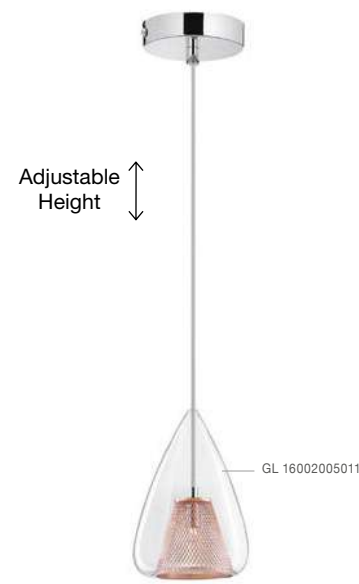

HUGO - 1600200501
Chrome Aluminium
Clear Glass & Rose Gold Frame
LED G9 1x5 Watt 230 Volt
IP20 Bulb Excluded
D: 16.5 H: 25 H2: 120 cm

HUGO - 1600200505
Chrome Aluminium
Clear Glass & Rose Gold Frame
LED G9 5x5 Watt 230 Volt
IP20 Bulb Excluded
L: 112 H: 120 cm