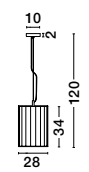

Adjustable
Height

GL 547848001

CHICAGO - 54784800
Clear Handmade Glass
Bronze Metal
Black Fabric Wire
LED E27 1x12 Watt 230 Volt
IP20 Bulb Excluded
D: 20 H1: 28 H2: 175 cm

Adjustable
Height

GL 72526011

CELSO - 7252601
Antique Brass Metal
Clear Glass
LED E27 1x12 Watt 230 Volt
IP20 Bulb Excluded
D: 28 H1: 34 H2: 120 cm