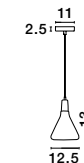

VENANZIO - 7605177
Nickel Metal & Natural Wood
Black & White Fabric Wire
LED E14 1x5 Watt 230 Volt
IP20 Bulb Excluded
D: 12.5 H1: 13 H2: 120 cm