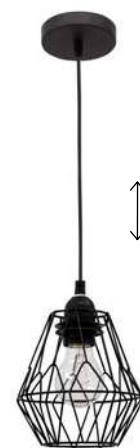

Adjustable Height

ISABELLA - 8801501
Black Metal
Black Fabric Wire
LED E27 1x12 Watt 230 Volt
IP20 Bulb Excluded
D: 15 H₁: 15 H₂: 140 cm