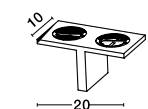

PROSPETTIVA - 51606601
Aluminium Sand White
Only for gypsum wall
LED 2x8 Watt 230 Volt
960Lm 3000K IP20
L: 20 W: 10 H: 10 cm