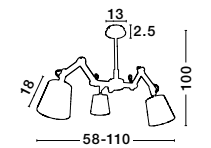

LEGNO - 40203
Natural Wood
White Fabric Shade
E27 3x40 Watt 230 Volt
IP20 Bulb Excluded
L: 58-110 H: 100

BULB EXCL.