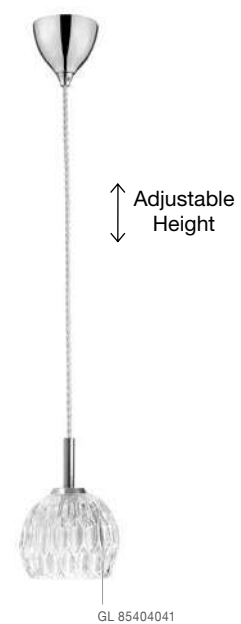

LARA - 8540401
Clear Glass
& Chrome Aluminium
LED G9 1x5 Watt 230 Volt
IP20 Bulb Excluded
D: 12 H: 130 cm

GL 85404041