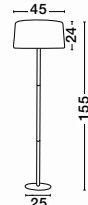

ARRIGO - 7605184
Natural Wood & White Metal
White Fabric Shade
White Fabric Wire
LED E27 1x12 Watt 230 Volt
IP20 Bulb Excluded
D: 45 H: 24 H2: 155 cm

BULB EXCL.