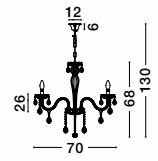

VENEZIA - 536802

Chrome Aluminium
Glass & K9 Crystals
LED E14 8x5 Watt 230 Volt
IP20 Bulb Excluded
D: 70 H1: 68 H2: 130 cm

VENEZIA - 536801

Chrome Aluminium
Glass & K9 Crystals
LED E14 5x5 Watt 230 Volt
IP20 Bulb Excluded
D: 58 H1: 67 H2: 130 cm