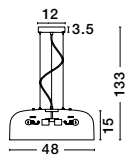

PERLETO - 526803

Metal & Acrylic Diffuser
Matt Black Outside
Matt White Inside
Black Fabric Wire
LED E27 3x12 Watt 230 Volt
IP20 Bulb Excluded
D: 48 H: 15 H₂: 133 cm