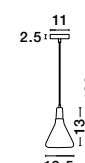

VENANZIO - 7605176
Brass Metal & Natural Wood
Black & White Fabric Wire
LED E14 1x5 Watt 230 Volt
IP20 Bulb Excluded
D: 12.5 H1: 13 H2: 120 cm