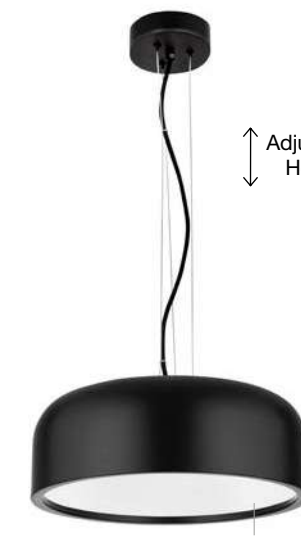

Adjustable Height

ET 8268061

PERLETO - 826803

Metal & Acrylic Diffuser
Matt Black Outside
Matt White Inside
Black Fabric Wire
LED E27 2x12 Watt 230 Volt
IP20 Bulb Excluded
D: 35 H: 15 H2: 133 cm