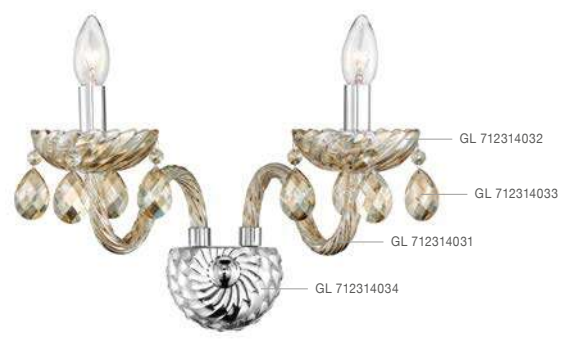

VENEZIA - 536802

Chrome Aluminium
Glass & K9 Crystals
LED E14 8x5 Watt 230 Volt
IP20 Bulb Excluded
D: 70 H1: 68 H2: 130 cm

VENEZIA - 536801

Chrome Aluminium
Glass & K9 Crystals
LED E14 5x5 Watt 230 Volt
IP20 Bulb Excluded
D: 58 H1: 67 H2: 130 cm

VENEZIA - 536803

Chrome Aluminium
Glass & K9 Crystals
Adjustable
LED E14 2x5 Watt 230 Volt
IP20 Bulb Excluded
D: 23-47 W: 5-22 H: 27 cm

ZANO - 71231402
 Chrome Aluminium
 Cognac Glass & K9 Crystals
 LED E14 8x5 Watt 230 Volt
 IP20 Bulb Excluded
 D: 78 H1: 65 H2: 120 cm

ZANO - 71231401
 Chrome Aluminium
 Cognac Glass & K9 Crystals
 LED E14 5x5 Watt 230 Volt
 IP20 Bulb Excluded
 D: 58 H1: 63 H2: 120 cm

ZANO - 71231403
 Chrome Aluminium
 Cognac Glass & K9 Crystals
 Adjustable
 LED E14 2x5 Watt 230 Volt
 IP20 Bulb Excluded
 D: 22-47 W: 5-8 H: 27 cm