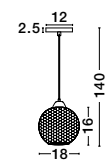

VIENTI - 8103995

Black Metal
Blue Glass
LED E27 1x12 Watt 230 Volt
IP20 Bulb Excluded
D: 18 H1: 16 H2: 140 cm