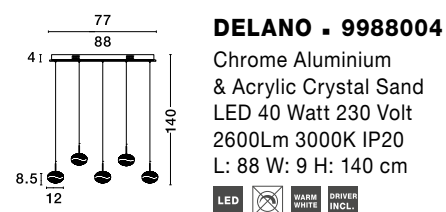

Adjustable
Height

NICE - 8538105

Chrystal
& Chrome Aluminium
LED G9 1x5 Watt 230 Volt
IP20 Bulb Excluded
D: 19 H: 140 cm

Adjustable Height

DELANO - 9988004

Chrome Aluminium & Acrylic Crystal Sand
LED 40 Watt 230 Volt
2600Lm 3000K IP20
L: 88 W: 9 H: 140 cm