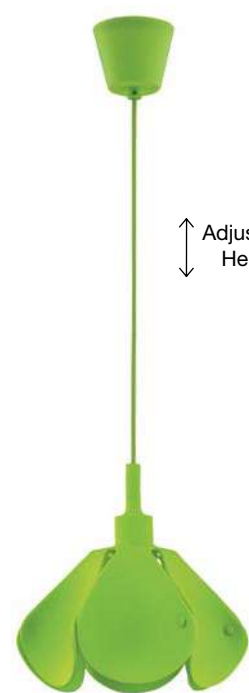

UDINE - 7204601

Yellow Silicon
Yellow Fabric Wire
Adjustable
LED E27 1x12 Watt 230 Volt
IP20 Bulb Excluded
D: 25 H1: 20 H2: 100 cm

Adjustable Height

ET 6205411

VINCE - 620546

Yellow Silicon
Yellow Fabric Wire
LED E27 1x12 Watt 230 Volt
IP20 Bulb Excluded
D: 40 H1: 32 H2: 130 cm