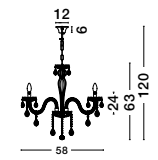

VENEZIA - 536803

Chrome Aluminium
Glass & K9 Crystals
Adjustable
LED E14 2x5 Watt 230 Volt
IP20 Bulb Excluded
D: 23-47 W: 5-22 H: 27 cm

ZANO - 71231402
 Chrome Aluminium
 Cognac Glass & K9 Crystals
 LED E14 8x5 Watt 230 Volt
 IP20 Bulb Excluded
 D: 78 H1: 65 H2: 120 cm