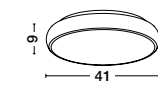

GAP - 8100981

White Aluminium
Acrylic Diffuser
LED 38 Watt 230 Volt
2090Lm 3000K IP20
D: 41 H: 9 cm