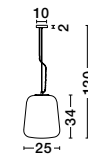

OLIVERIO - 7212603

Gradient Smoke Glass
Chrome Aluminium
LED E27 1x12 Watt 230 Volt
IP20 Bulb Excluded
D: 25 H1: 34 H2: 120 cm