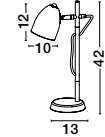

ALINA - 8808401
Black Metal & Natural Wood
LED E27 1x12 Watt 230 Volt
IP20 Bulb Excluded
D: 13 H: 42 cm