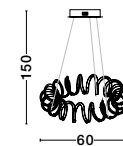

ZINIA - 9817462
Gold Leaf Aluminium
& Silicone
LED 45 Watt 230 Volt
3375Lm 3000K IP20
D: 60 H: 150 cm