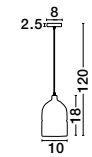

ALANZO - 91622801

Gray Concrete
Gray Fabric Wire
LED E27 1x12 Watt 230 Volt
IP20 Bulb Excluded
D: 10 H1: 18 H2: 120 cm