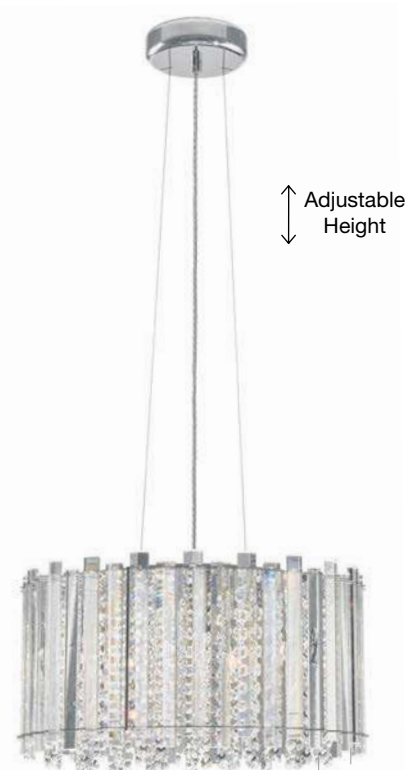

Adjustable Height

CRY 90465051
CRY 90465052

ELEMENT - 9046505

Chrome Aluminium
Glass & K9 Crystal
LED G9 5x5 Watt 230 Volt
IP20 Bulb Excluded
D: 41 H: 22 H2: 146 cm