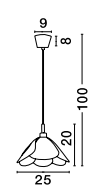

UDINE - 7204602

Green Silicon
Green Fabric Wire
Adjustable
LED E27 1x12 Watt 230 Volt
IP20 Bulb Excluded
D: 25 H1: 20 H2: 100 cm