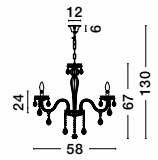

VENEZIA - 536802

Chrome Aluminium
Glass & K9 Crystals
LED E14 8x5 Watt 230 Volt
IP20 Bulb Excluded
D: 70 H1: 68 H2: 130 cm

VENEZIA - 536801

Chrome Aluminium
Glass & K9 Crystals
LED E14 5x5 Watt 230 Volt
IP20 Bulb Excluded
D: 58 H1: 67 H2: 130 cm