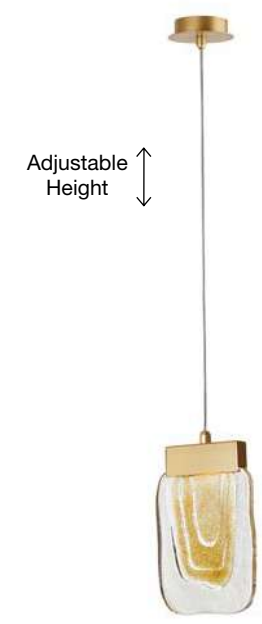

GRANI - 9160281
Triac Dimmable
Brushed Gold Steel
Amber & Gold Glass
LED 1x4 Watt 230 Volt
118Lm 3000K IP20
L: 16 W: 10 H: 25 H₂: 180 cm

LED