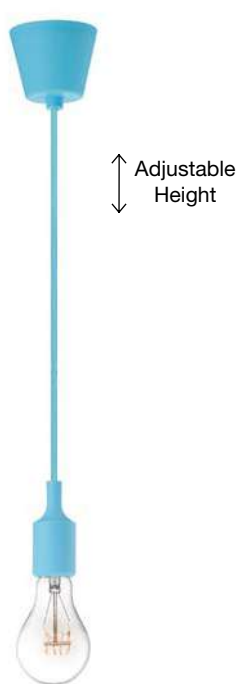

SWING - 620022
Sky Blue Silicon
Sky Blue Fabric Wire
LED E27 1x12 Watt 230 Volt
IP20 Bulb Excluded
D: 4.5 H: 10 H2: 100 cm