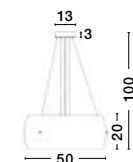

Adjustable Height

COPERTINA - 546202

Elephant Gray Steel Outside
Matt White Steel Inside
LED E27 1x60 Watt 230 Volt
IP20 Bulb Excluded
D: 70 H1: 33 H2: 170 cm

Adjustable Height

GL 61004011

CHIARA - 6100401