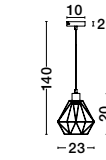

Adjustable Height

ISABELLA - 8801802
 Brass Metal
 Black Fabric Wire
 LED E27 1x12 Watt 230 Volt
 IP20 Bulb Excluded
 D: 23 H₁: 20 H₂: 140 cm

Adjustable Height

ISABELLA - 8801502
 Brass Metal
 Black Fabric Wire
 LED E27 1x12 Watt 230 Volt
 IP20 Bulb Excluded
 D: 15 H₁: 15 H₂: 120 cm