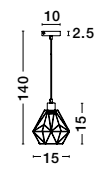

Adjustable Height

ISABELLA - 8801802
 Brass Metal
 Black Fabric Wire
 LED E27 1x12 Watt 230 Volt
 IP20 Bulb Excluded
 D: 23 H₁: 20 H₂: 140 cm

Adjustable Height

ISABELLA - 8801502
 Brass Metal
 Black Fabric Wire
 LED E27 1x12 Watt 230 Volt
 IP20 Bulb Excluded
 D: 15 H₁: 15 H₂: 120 cm