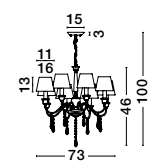

ELEGANT - 5157202
Matte White Metal
Cream Shade & Crystal
LED E14 6x5 Watt 230 Volt
IP20 Bulb Excluded
D: 73 H1: 46 H2: 100 cm