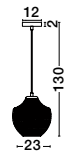

CLARO - 9103531
Smoke Glass
Black Metal
LED E27 1x12 Watt 230 Volt
IP20 Bulb Excluded
D: 23 H: 130 cm