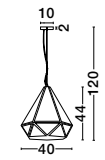

GL 518598701

CHICAGO - 51859870
Brass Metal
Clear Handmade Glass
Brass Metal Chain
LED E27 1x12 Watt 230 Volt
IP20 Bulb Excluded
D: 12 H1: 33 H2: 260 cm

Adjustable
Height

GL 71428011

FLAVIO - 7142801
Antique Brass Metal
Clear Glass
LED E27 1x12 Watt 230 Volt
IP20 Bulb Excluded
D: 40 H1: 44 H2: 120 cm