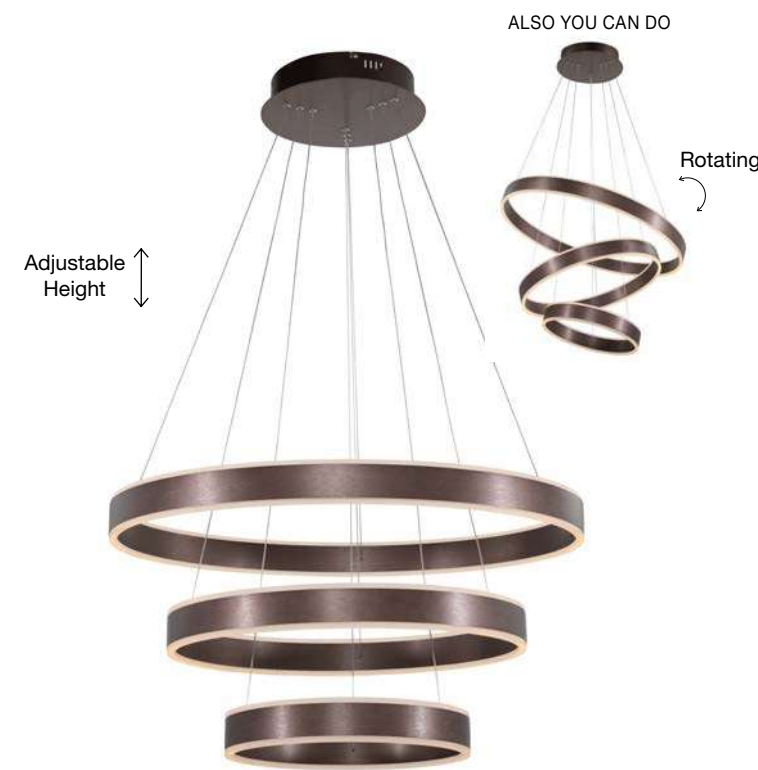

MALVI - 9357042
 Sandy Black Aluminium
 & Acrylic
 LED 32 Watt 230 Volt
 2745Lm 3000K IP20
 D: 55 H: 120 cm

Adjustable Height

GALAXY - 9180302

Triac Dimmable
 Chrome Aluminium
 White Metal & Acrylic
 LED 47.5 Watt 230 Volt
 2280Lm 3000K IP20
 D: 62 H: 120 cm

GALAXY - 9180301

Triac Dimmable
 Chrome Aluminium
 White Metal & Acrylic
 LED 34.5 Watt 230 Volt
 1656Lm 3000K IP20
 D: 57.5 W: 42.5 H: 10 cm

Adjustable Height

ALSO YOU CAN DO

Rotating

NADOR - 88622103 D

Triac Dimmable
 Coffee Brown Aluminium
 & Acrylic Adjustable
 LED 135 Watt 230 Volt
 10080Lm 3000K IP20
 D: 80 H: 120 cm