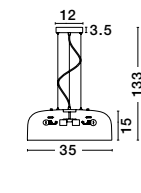

Adjustable Height

ET 8268061

PERLETO - 826804

Metal & Acrylic Diffuser
 Matt Coffee Brown Outside
 Matt White Inside
 Black Fabric Wire
 LED E27 2x12 Watt 230 Volt
 IP20 Bulb Excluded
 D: 35 H: 15 H2: 133 cm