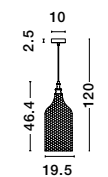

Adjustable Height

GL 92912511

MAGIO - 9291251
 Cognac Shadow Glass
 Brass Gold Metal
 LED E27 1x12 Watt 230 Volt
 IP20 Bulb Excluded
 D: 19.7 H: 25.5 H₂: 120 cm

Adjustable Height

GL 91137121

MAROU - 9113712
 Amber Glass
 Brass Metal
 LED E27 1x12 Watt 230 Volt
 Bulb Excluded IP20
 D: 19.5 H: 46.4 H₂: 120 cm