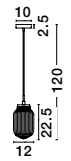

BOCCALE - 1300301302
 Chrome Aluminium
 Clear Glass
 LED G9 1x5 Watt 230 Volt
 IP20 Bulb Included
 D: 12 W: 12.6 H: 10.3 cm

Adjustable Height

GL 8381841

Adjustable Height

GL 8381801

Adjustable Height

GL 8381821