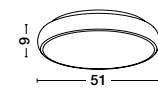

GAP - 8100983

White Aluminium
Acrylic Diffuser
LED 50 Watt 230 Volt
2750Lm 3000K IP20
D: 51 H: 9 cm