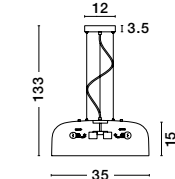

PERLETO - 926812

Metal & Acrylic Diffuser
Gold Leaf Outside
Matt White Inside
Black Fabric Wire
LED E27 2x12 Watt 230 Volt
IP20 Bulb Excluded
D: 35 H: 15 H2: 133 cm