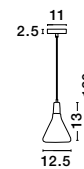

JUNO - 8800902
White Aluminium Outside
Gold Aluminium Inside
Natural Wood
White Fabric Wire
LED E27 1x40 Watt 230 Volt
IP20 Bulb Excluded
D: 18 H1: 28 H2: 140 cm