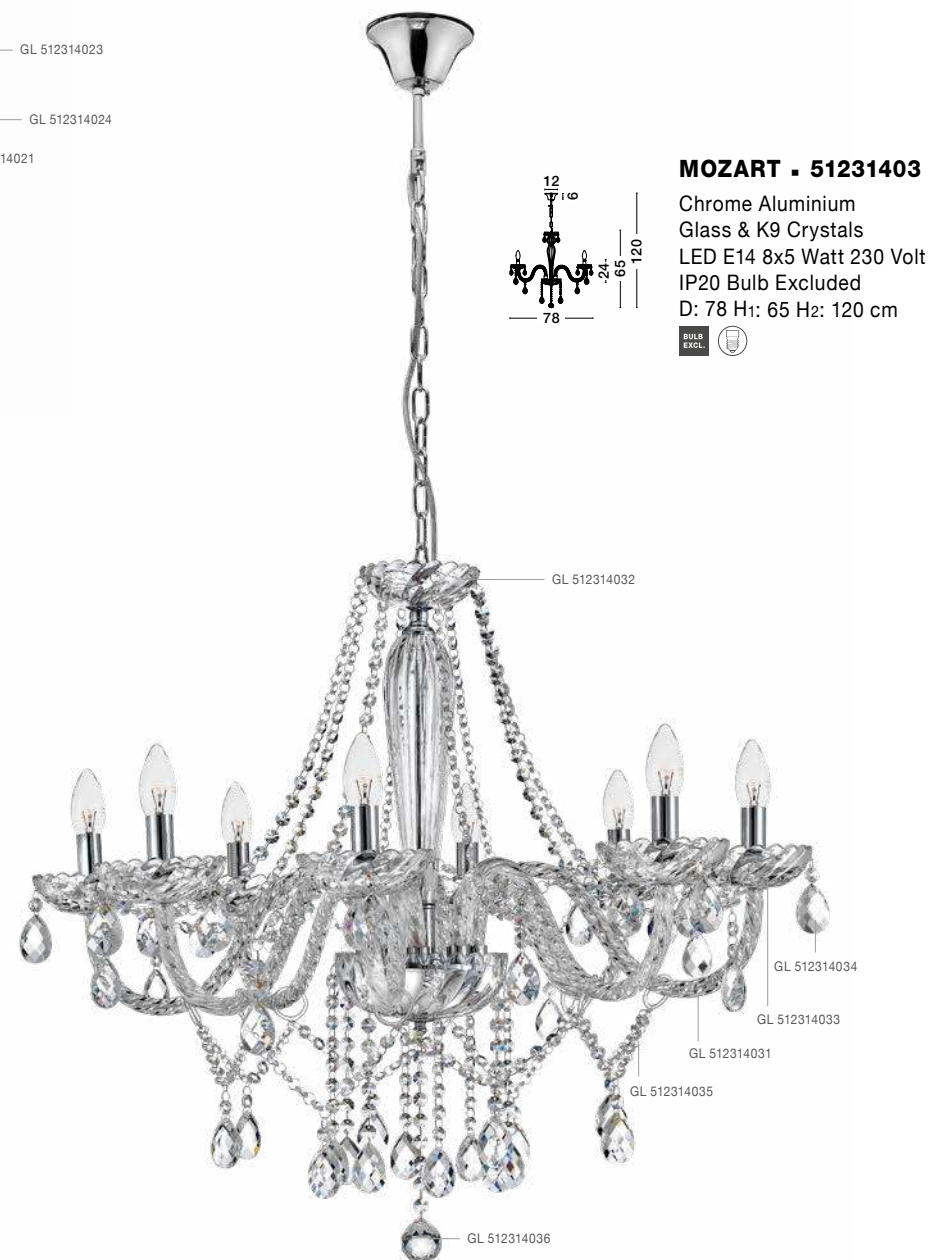

VENEZIA - 536802

Chrome Aluminium
Glass & K9 Crystals
LED E14 8x5 Watt 230 Volt
IP20 Bulb Excluded
D: 70 H1: 68 H2: 130 cm

VENEZIA - 536801

Chrome Aluminium
Glass & K9 Crystals
LED E14 5x5 Watt 230 Volt
IP20 Bulb Excluded
D: 58 H1: 67 H2: 130 cm

VENEZIA - 536803

Chrome Aluminium
Glass & K9 Crystals
Adjustable
LED E14 2x5 Watt 230 Volt
IP20 Bulb Excluded
D: 23-47 W: 5-22 H: 27 cm

ZANO - 71231402
 Chrome Aluminium
 Cognac Glass & K9 Crystals
 LED E14 8x5 Watt 230 Volt
 IP20 Bulb Excluded
 D: 78 H1: 65 H2: 120 cm