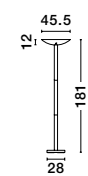

ROCCO - 9020301

Triac Dimmable
Satin Nickel Metal
& Acrylic
Matt White Glass
LED 30 Watt 230 Volt
2700Lm 3000K IP20
D: 45.5 H: 181 cm