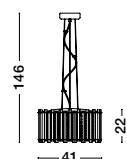

ELEMENT - 9046505

Chrome Aluminium
Glass & K9 Crystal
LED G9 5x5 Watt 230 Volt
IP20 Bulb Excluded
D: 41 H: 22 H2: 146 cm