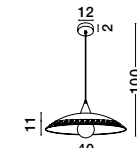

VERONA - 7326323

Chrome Metal
White Glass & Gold Iridescent
LED E27 1x12 Watt 230 Volt
IP20 Bulb Excluded
D: 40 H1: 11 H2: 100 cm