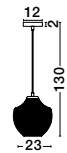

CLARO - 9103532
Blue Glass
Black Metal
LED E27 1x12 Watt 230 Volt
IP20 Bulb Excluded
D: 23 H: 130 cm