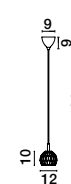

Adjustable Height

NETUNO - 9364039

Triac Dimmable
 Chrome Aluminium & Crystal
 LED 32 Watt 230 Volt
 1580Lm 3000K IP20
 D: 60 H: 120 cm

ALSO YOU CAN DO

Rotating

NETUNO - 9349061

Triac Dimmable
 Chrome Aluminium & Crystal
 LED 30 Watt 230 Volt
 1560Lm 3000K IP20
 D: 45 H: 21.5 cm