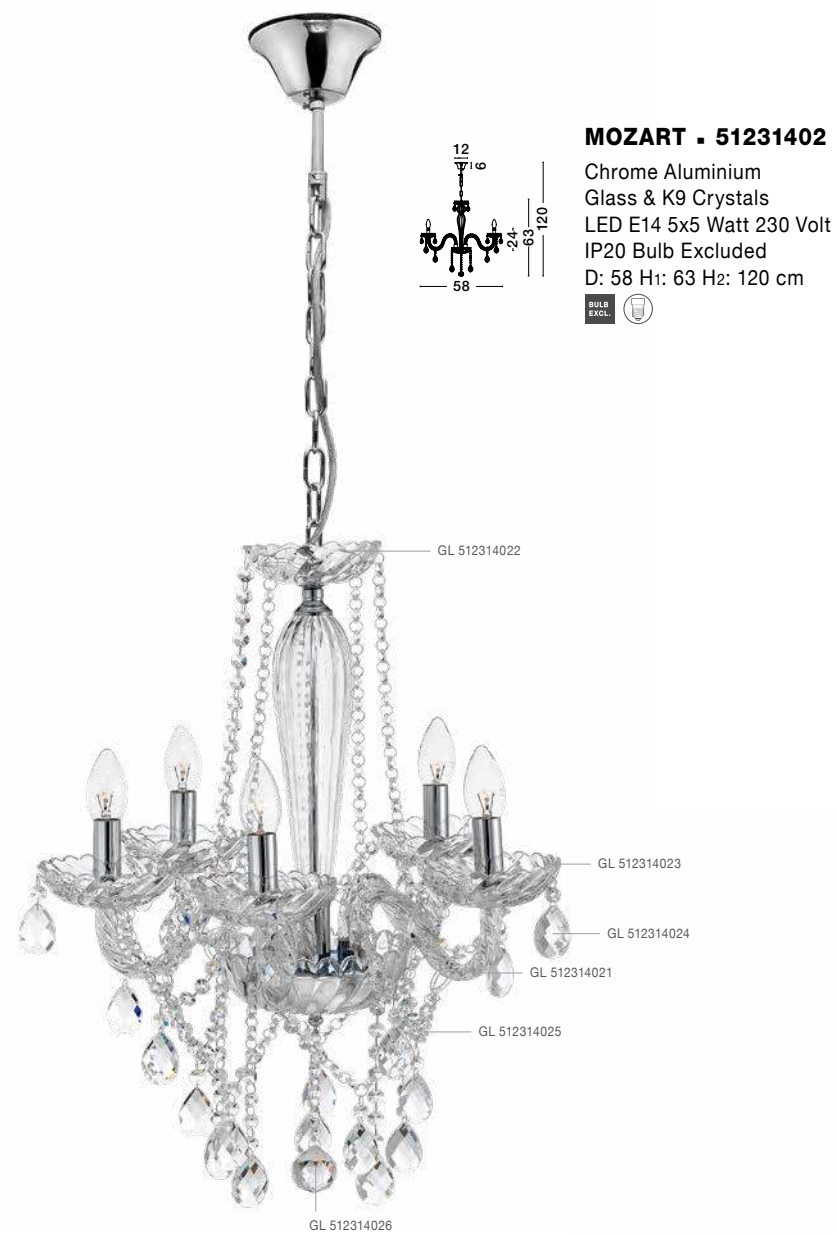

VENEZIA - 536802

Chrome Aluminium
Glass & K9 Crystals
LED E14 8x5 Watt 230 Volt
IP20 Bulb Excluded
D: 70 H1: 68 H2: 130 cm

VENEZIA - 536801

Chrome Aluminium
Glass & K9 Crystals
LED E14 5x5 Watt 230 Volt
IP20 Bulb Excluded
D: 58 H1: 67 H2: 130 cm

VENEZIA - 536803

Chrome Aluminium
Glass & K9 Crystals
Adjustable
LED E14 2x5 Watt 230 Volt
IP20 Bulb Excluded
D: 23-47 W: 5-22 H: 27 cm

ZANO - 71231402
 Chrome Aluminium
 Cognac Glass & K9 Crystals
 LED E14 8x5 Watt 230 Volt
 IP20 Bulb Excluded
 D: 78 H1: 65 H2: 120 cm