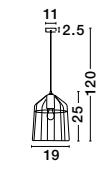

PEPPINO - 7605178
Matt Brass Metal
Black & White Fabric Wire
LED E27 1x12 Watt 230 Volt
IP20 Bulb Excluded
D: 19 H₁: 25 H₂: 120 cm