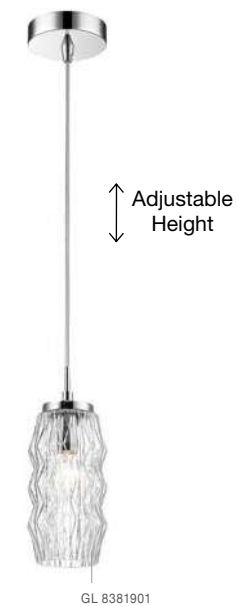

GL 8381901

LAVAL - 838190
Clear Glass
& Chrome Aluminium
LED E14 1x5 Watt 230 Volt
IP20 Bulb Excluded
D: 8 H: 120 cm

LARA - 8540402
Clear Glass
& Chrome Aluminium
LED COB 5 Watt 230 Volt
480Lm 3000K IP20
D: 12 W: 12 H: 12 cm