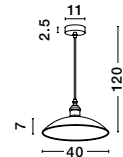

SANGRO - 9181400
Diamond White Glass
Gold Metal
LED E27 1x12 Watt 230 Volt
IP20 Bulb Excluded
D: 40 H1: 7 H2: 120 cm