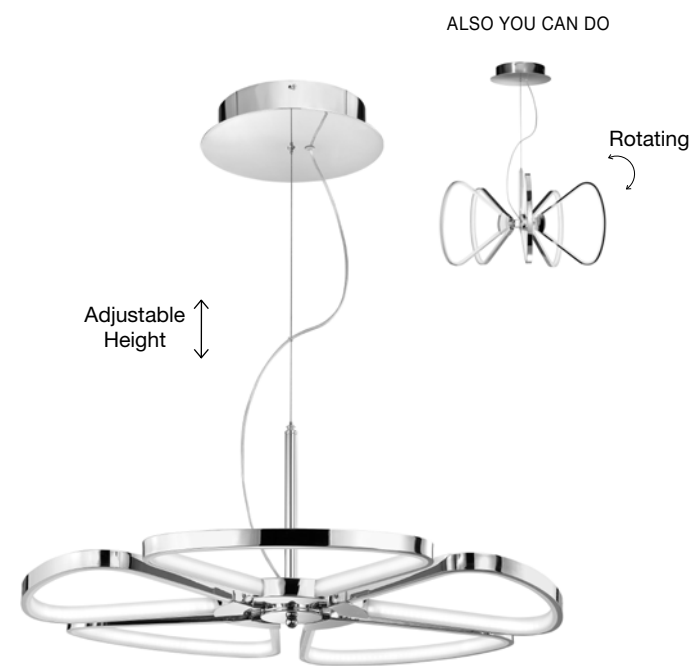

DELLA - 6265201
Chrome Aluminium & Acrylic Adjustable
LED 50 Watt 230 Volt
2800Lm 3000K IP20
D: 72 H: 150 cm