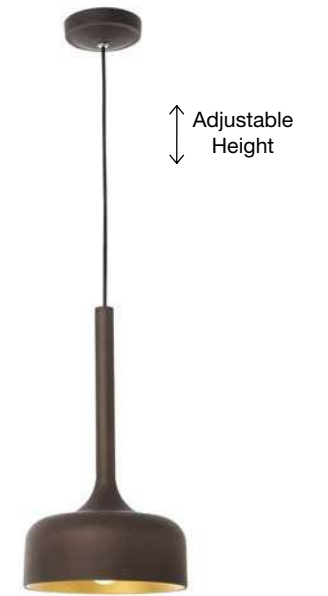

ET 8666031

RAGU - 866603

Metal & Acrylic Diffuser
 Bronze Outside
 Matt White Inside
 LED E27 4x12 Watt 230 Volt
 IP20 Bulb Excluded
 D: 36 W: 36 H: 10 cm

NUORESE - 8942201

Dark Brown Aluminium Outside
Gold Inside
LED E27 3x12 Watt 230 Volt
IP20 Bulb Excluded
D: 37 H: 150 cm