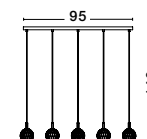

LARA - 8540404
Clear Glass
& Chrome Aluminium
LED G9 5x5 Watt 230 Volt
IP20 Bulb Excluded
D: 95 W: 12 H: 140 cm