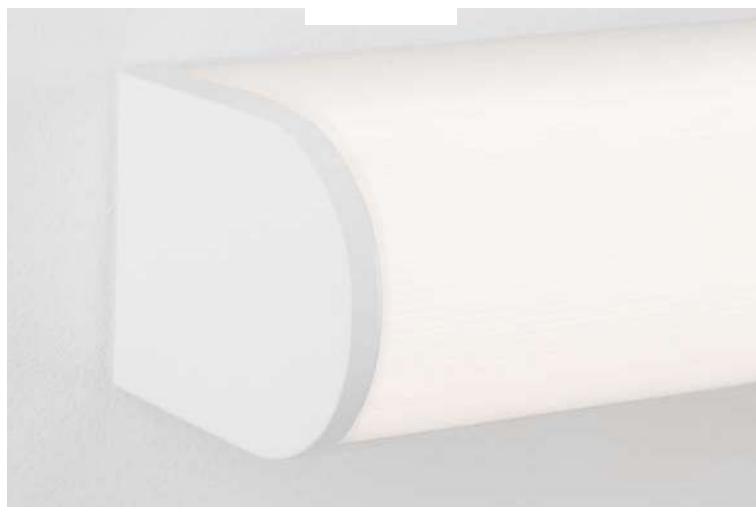

9600461

OR

IP44

9600502

CORSO - 9600422

Chrome ABS & Acrylic
LED 12 Watt 230 Volt
960Lm 3000K IP44
L: 60 W: 12 H: 4.2 cm

IP44

NOOR - 9600502