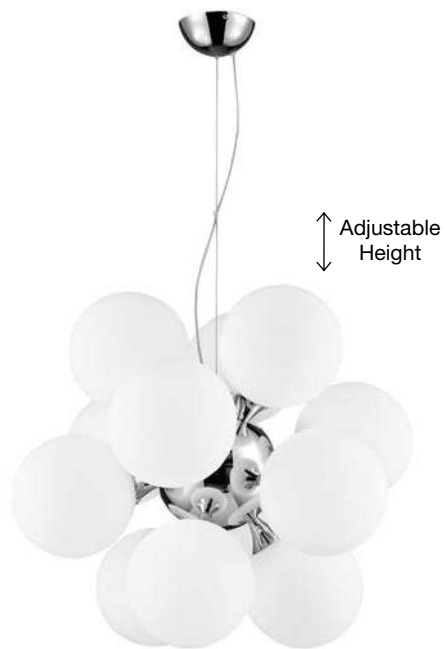

PALLONE - 51414424
Opal White Glass
Chrome Aluminium
LED E27 16x60 Watt 230 Volt
IP20 Bulb Excluded
D: 69 H: 26 H₂: 150 cm