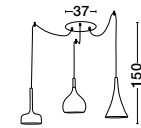

NUORESE - 8942202

Dark Brown Aluminium Outside
Gold Inside
LED E27 1x12 Watt 230 Volt
IP20 Bulb Excluded
D: 20 H1: 35 cm H2: 120 cm

NUORESE - 8942204

Dark Brown Aluminium Outside
Gold Inside
LED E27 1x12 Watt 230 Volt
IP20 Bulb Excluded
D: 20 H1: 35 cm H2: 120 cm