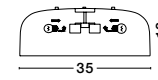

PERLETO - 826807

Metal & Acrylic Diffuser
Steel Gray Outside
Matt White Inside
LED E27 2x12 Watt 230 Volt
IP20 Bulb Excluded
D: 35 H: 13 cm