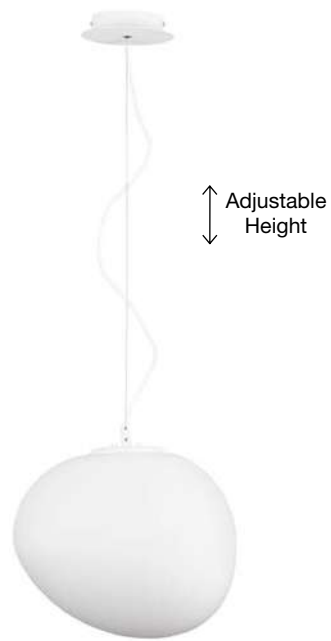

CIOTTOLI - 9619602
Opal White Glass
White Aluminium
LED E27 1x12 Watt 230 Volt
IP20 Bulb Excluded
D: 31.5 H: 27 H₂: 120 cm