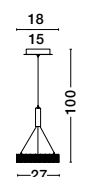

CORONA - 7402402

Chrome Aluminium Acrylic & Crystal
LED 12 Watt 230 Volt
720Lm 3500K IP20
D: 27 H: 100 cm