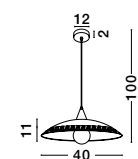

ANDRIA - 7326324

Chrome Metal
White Glass & Silver Iridescent
LED E27 1x12 Watt 230 Volt
IP20 Bulb Excluded
D: 40 H1: 11 H2: 100 cm