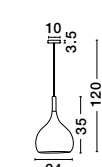

NUORESE - 8942203

Dark Brown Aluminium Outside
Gold Inside
LED E27 1x12 Watt 230 Volt
IP20 Bulb Excluded
D: 24 H1: 35 cm H2: 120 cm