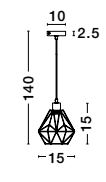

ISABELLA - 8801501
Black Metal
Black Fabric Wire
LED E27 1x12 Watt 230 Volt
IP20 Bulb Excluded
D: 15 H₁: 15 H₂: 140 cm