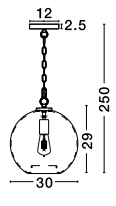

**HANDMADE
GLASS**

GL 79105601