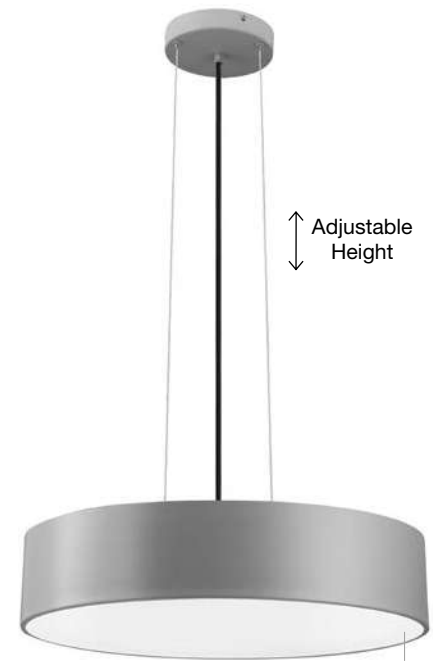

ET 5268051

PERLETO - 526804

Metal & Acrylic Diffuser
 Matt Elephant Gray Outside
 Matt White Inside
 LED E27 3x12 Watt 230 Volt
 IP20 Bulb Excluded
 D: 48 H: 15 cm

ET 5504051

Adjustable Height

ET 550401

Adjustable Height