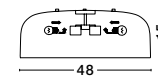

PERLETO - 526804

Metal & Acrylic Diffuser
Matt Elephant Gray Outside
Matt White Inside
LED E27 3x12 Watt 230 Volt
IP20 Bulb Excluded
D: 48 H: 15 cm