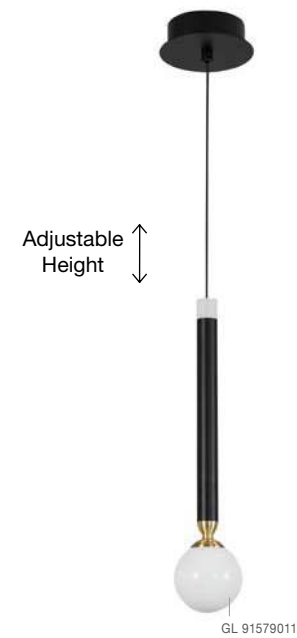

CAYO - 9157901
Opal Glass & Acrylic
Brass & Black Aluminium
LED 1x5 Watt 230 Volt
250Lm 3000K IP20
D: 8 H: 38.5 H₂: 120 cm