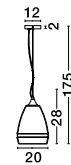

Adjustable
Height

GL 547848001

CHICAGO - 54784800
Clear Handmade Glass
Bronze Metal
Black Fabric Wire
LED E27 1x12 Watt 230 Volt
IP20 Bulb Excluded
D: 20 H1: 28 H2: 175 cm

Adjustable
Height

GL 72526011

CELSO - 7252601
Antique Brass Metal
Clear Glass
LED E27 1x12 Watt 230 Volt
IP20 Bulb Excluded
D: 28 H1: 34 H2: 120 cm