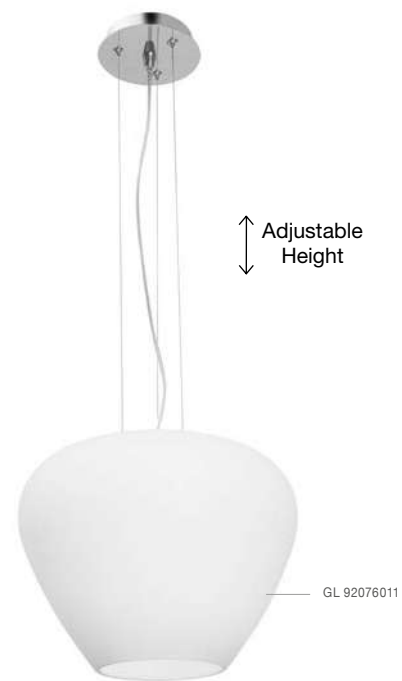

NALA - 9207601
Chrome Aluminium
Opal Glass
LED E27 1x12 Watt 230 Volt
IP20 Bulb Excluded
D: 30 H1: 22 H2: 120 cm