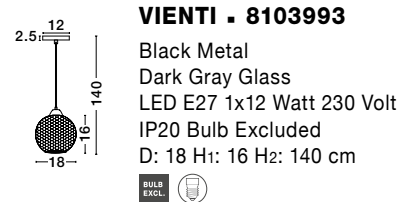

Adjustable Height

GL 92912511

MAGIO - 9291251
 Cognac Shadow Glass
 Brass Gold Metal
 LED E27 1x12 Watt 230 Volt
 IP20 Bulb Excluded
 D: 19.7 H: 25.5 H₂: 120 cm

Adjustable Height

GL 91137121

MAROU - 9113712
 Amber Glass
 Brass Metal
 LED E27 1x12 Watt 230 Volt
 Bulb Excluded IP20
 D: 19.5 H: 46.4 H₂: 120 cm

Adjustable Height

GL 91137111

MAROU - 9113711
 Smoky Gray Glass
 Matt Black Metal
 LED E27 1x12 Watt 230 Volt
 Bulb Excluded IP20
 D: 19.5 H: 46.4 H₂: 120 cm

BOHO - 8040602
 Rose Gold Glass & Metal
 LED E27 1x12 Watt 230 Volt
 IP20 Bulb Excluded
 D: 24 H1: 35 H2: 120 cm

BOHO - 8040402
 Rose Gold Glass & Metal
 LED E27 1x12 Watt 230 Volt
 IP20 Bulb Excluded
 D: 18 H1: 40 H2: 120 cm

BOHO - 8040601
 Chrome Glass & Metal
 LED E27 1x12 Watt 230 Volt
 IP20 Bulb Excluded
 D: 24 H1: 35 H2: 120 cm

BOHO - 8040201
 Chrome Glass & Metal
 LED E27 1x12 Watt 230 Volt
 IP20 Bulb Excluded
 D: 28 H1: 30 H2: 120 cm

Adjustable Height

GL 81039931

VIENTI - 8103993

Black Metal
Dark Gray Glass
LED E27 1x12 Watt 230 Volt
IP20 Bulb Excluded
D: 18 H1: 16 H2: 140 cm