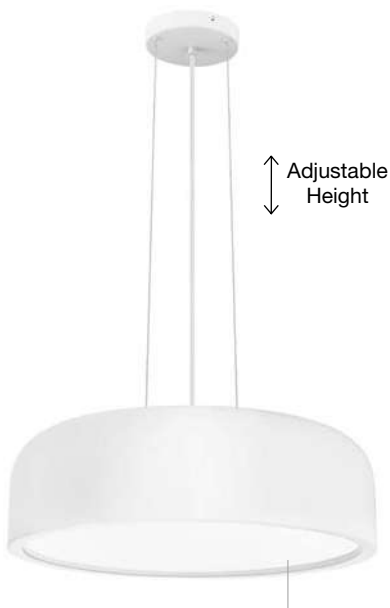

ET 5268021

PERLETO - 526802

Metal & Acrylic Diffuser
Matt White Outside & Inside
White Fabric Wire
LED E27 3x12 Watt 230 Volt
IP20 Bulb Excluded
D: 45 H: 15 H₂: 133 cm

ET 8268061

PERLETO - 826808

Metal & Acrylic Diffuser
Coffe Brown Outside
Matt White Inside
LED E27 2x12 Watt 230 Volt
IP20 Bulb Excluded
D: 35 H: 13 cm

ET 8268061

PERLETO - 826807

Metal & Acrylic Diffuser
Steel Gray Outside
Matt White Inside
LED E27 2x12 Watt 230 Volt
IP20 Bulb Excluded
D: 35 H: 13 cm

ET 5268051

PERLETO - 526804

Metal & Acrylic Diffuser
Matt Elephant Gray Outside
Matt White Inside
LED E27 3x12 Watt 230 Volt
IP20 Bulb Excluded
D: 48 H: 15 cm