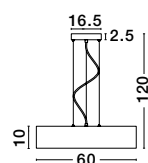

RODA - 616804

Gray Aluminium
Acrylic Diffuser
LED 46 Watt 230 Volt
2760Lm 3000K IP20
D: 60 H: 120 cm