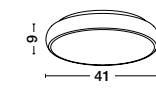

GAP - 8100982

Black Aluminium
Acrylic Diffuser
LED 38 Watt 230 Volt
2090Lm 3000K IP20
D: 41 H: 9 cm