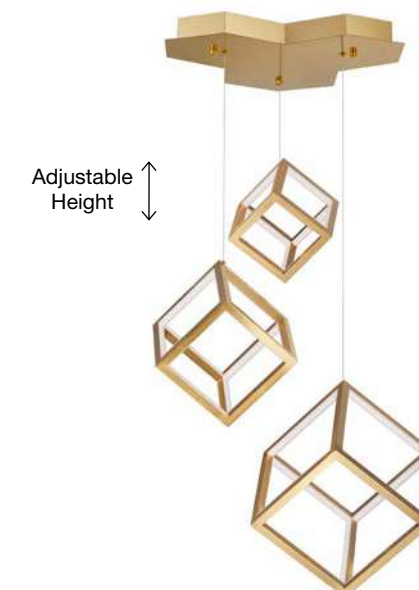

GABBIA - 9818232
Triac Dimmable
Gold Aluminium
& Silicone
LED 110 Watt 230 Volt
8250Lm 3000K IP20
L: 56 W: 48.5 H: 156 cm

LED WARM WHITE DRIVER INCL.

GABBIA - 9818162
Triac Dimmable
Gold Aluminium
& Silicone
LED 20 Watt 230 Volt
1500Lm 3000K IP20
L: 16 W: 16 H: 16 cm

LED WARM WHITE DRIVER INCL.