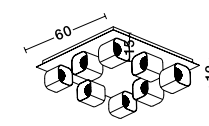

BOCCALE - 1300301304
Chrome Aluminium
Clear Glass
LED G9 4x5 Watt 230 Volt
IP20 Bulb Included
L: 32 W: 32 H: 12cm