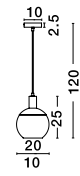

GL 93617221

JADE - 9361722
 Blue Blown Glass
 Satin Nickel Metal
 LED E27 1x12 Watt 230 Volt
 IP20 Bulb Excluded
 D: 20 H: 120 cm

AUDREY - 8823001

Clear Glass
Brass Metal
Black PVC Wire
LED E27 1x12 Watt 230 Volt
IP20 Bulb Excluded
D: 20 H1: 25 H2: 120 cm