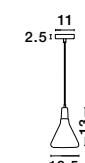

VENANZIO - 7605175
Cooper Metal & Natural Wood
Black & White Fabric Wire
LED E14 1x5 Watt 230 Volt
IP20 Bulb Excluded
D: 12.5 H1: 13 H2: 120 cm