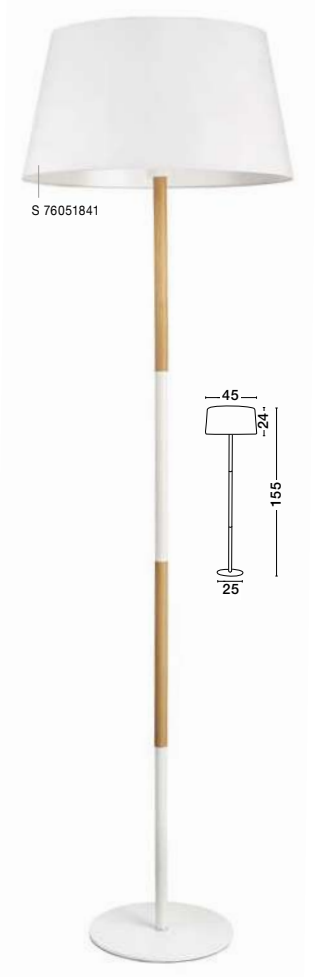

ARRIGO - 7605184
Natural Wood & White Metal
White Fabric Shade
White Fabric Wire
LED E27 1x12 Watt 230 Volt
IP20 Bulb Excluded
D: 45 H: 24 H2: 155 cm

BULB EXCL.