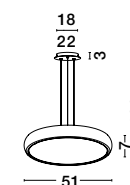

GAP - 8100988

Black Aluminium
Acrylic Diffuser
LED 50 Watt 230 Volt
2750Lm 3000K IP20
D: 51 H: 120 cm