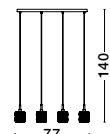

Adjustable
Height

NICE - 8538101

Chrystal
& Chrome Aluminium
LED G9 1x5 Watt 230 Volt
IP20 Bulb Excluded
D: 11 H: 140 cm

Adjustable
Height

NICE - 8538104

Chrystal
& Chrome Aluminium
LED G9 1x5 Watt 230 Volt
IP20 Bulb Excluded
D: 77 W: 11 H: 140 cm