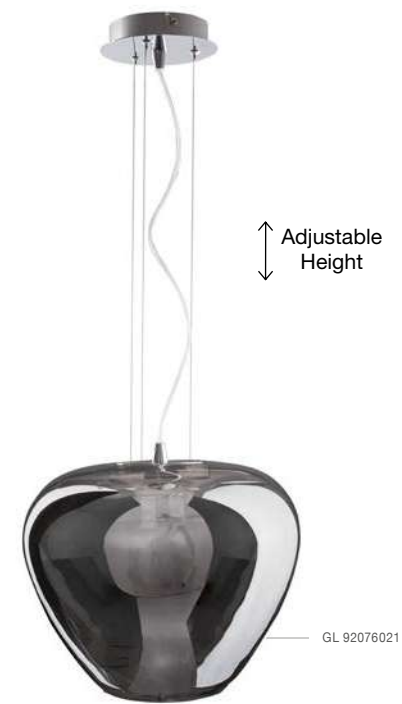

BENNETT - 9332902
 Chrome Glass & Metal
 LED E27 3x12 Watt 230 Volt
 IP20 Bulb Excluded
 D: 35 H1: 14 H2: 120 cm

NAZIO - 9080352
 Gradient Gold Glass
 Chrome Aluminium
 LED E27 1x12 Watt 230 Volt
 IP20 Bulb Excluded
 D: 35 H: 120 cm

BEL - 9412134
 Smoky Glass & Chrome Metal
 Clear PVC Wire
 LED E27 1x12 Watt 230 Volt
 IP20 Bulb Excluded
 D: 28 H1: 34 H2: 130 cm

NALA - 9207602
 Chrome Aluminium
 Smoke Glass
 LED E27 1x12 Watt 230 Volt
 IP20 Bulb Excluded
 D: 30 H1: 22 H2: 120 cm