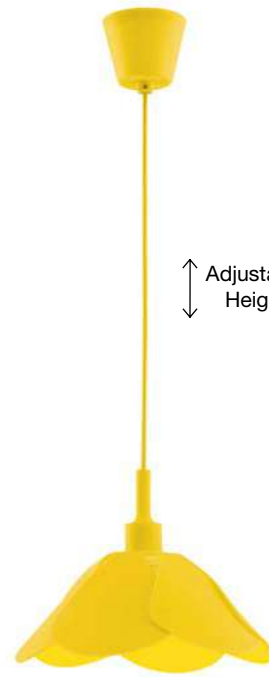

Adjustable Height

ET 6205411

Adjustable Height

ET 6205411

VINCE - 620544

Gray Silicon
Gray Fabric Wire
LED E27 1x12 Watt 230 Volt
IP20 Bulb Excluded
D: 40 H1: 32 H2: 130 cm

Adjustable Height

Adjustable Shape

UDINE - 7204601

Yellow Silicon
Yellow Fabric Wire
Adjustable
LED E27 1x12 Watt 230 Volt
IP20 Bulb Excluded
D: 25 H1: 20 H2: 100 cm

Adjustable Height

ET 6205411

VINCE - 620546

Yellow Silicon
Yellow Fabric Wire
LED E27 1x12 Watt 230 Volt
IP20 Bulb Excluded
D: 40 H1: 32 H2: 130 cm