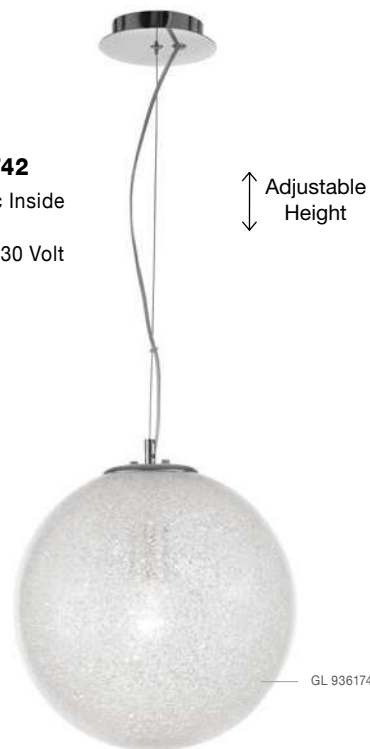

FROZEN - 9361742

Clear Glass & Acrylic Inside
Chrome Aluminium
LED E27 1x12 Watt 230 Volt
IP20 Bulb Excluded
D: 30 H: 120 cm

Adjustable Height

GL 93617421