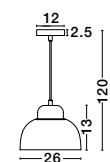

VICTORIA - 9104262
Blue & White Aluminium
White PVC Wire
LED E27 1x12 Watt 230 Volt
IP20 Bulb Excluded
D: 26 H: 13 H₂: 120 cm