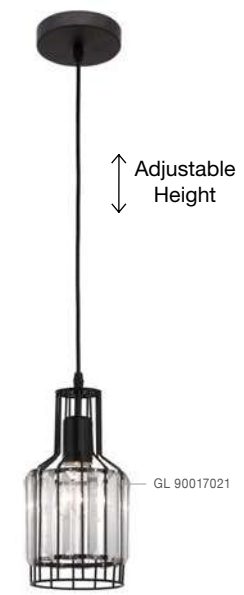

CARTER - 9001703
Black Aluminium & Crystal
LED E27 1x12 Watt 230 Volt
IP20 Bulb Excluded
D: 13.5 H: 25 H2: 120 cm