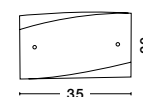

Adjustable Height

GL 76051861

MARMOL - 7605186

Clear Glass & White Marble
 Black & White Fabric Wire
 LED E27 1x12 Watt 230 Volt
 IP20 Bulb Excluded
 D: 18 H1: 20.5 H2: 120 cm

GL 91235221

BENITO - 9123522

White & Silver
 Crackle Glass
 LED E27 2x12 Watt 230 Volt
 IP20 Bulb Excluded
 L: 35 H: 20 cm