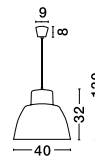

VINCE - 620544

Gray Silicon
Gray Fabric Wire
LED E27 1x12 Watt 230 Volt
IP20 Bulb Excluded
D: 40 H1: 32 H2: 130 cm