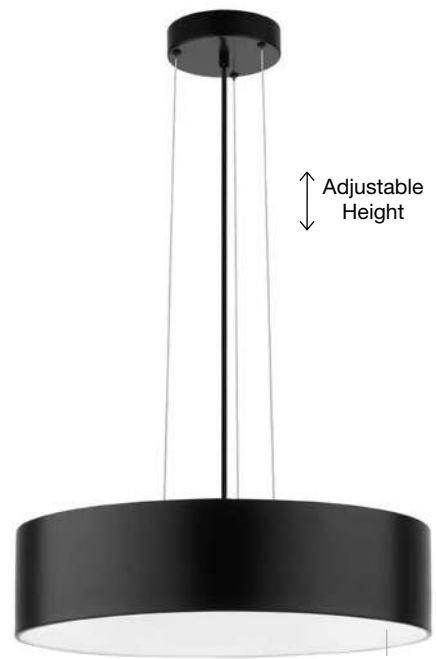

ET 5268051

PERLETO - 526804

Metal & Acrylic Diffuser
 Matt Elephant Gray Outside
 Matt White Inside
 LED E27 3x12 Watt 230 Volt
 IP20 Bulb Excluded
 D: 48 H: 15 cm

ET 5504051

Adjustable Height

ET 550401

Adjustable Height