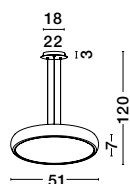

GAP - 8100987

White Aluminium
Acrylic Diffuser
LED 50 Watt 230 Volt
2750Lm 3000K IP20
D: 51 H: 120 cm