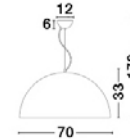

Adjustable Height

COPERTINA - 546202

Elephant Gray Steel Outside
Matt White Steel Inside
LED E27 1x60 Watt 230 Volt
IP20 Bulb Excluded
D: 70 H1: 33 H2: 170 cm

Adjustable Height

GL 61004011

CHIARA - 6100401