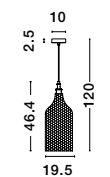

MAROU - 9113711
Smoky Gray Glass
Matt Black Metal
LED E27 1x12 Watt 230 Volt
Bulb Excluded IP20
D: 19.5 H: 46.4 H₂: 120 cm