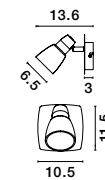

REGGIO - 770001
Rust Metal & Alabaster Glass
LED E14 1x5 Watt 230 Volt
IP20 Bulb Excluded
L: 10.5 W: 13.5 H: 11.5 cm