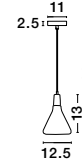

Adjustable Height

Adjustable Height

GRANT - 8883801
White Aluminium
Natural Wood
White Fabric Wire
LED E14 1x5 Watt 230 Volt
IP20 Bulb Excluded
D: 9 H1: 28 H2: 155 cm

GRANT - 8883802
Black Aluminium
Natural Wood
Black Fabric Wire
LED E14 1x5 Watt 230 Volt
IP20 Bulb Excluded
D: 9 H1: 28 H2: 155 cm