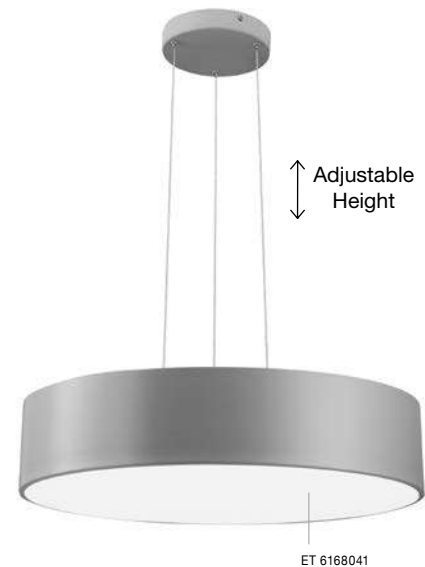

ET 6168041

RODA - 616804

Gray Aluminium
Acrylic Diffuser
LED 46 Watt 230 Volt
2760Lm 3000K IP20
D: 60 H: 120 cm