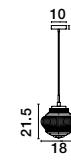

NORD - 838182
Clear Glass
Brown Metal Base
Brown Fabric Wire
LED E14 1x5 Watt 230 Volt
IP20 Bulb Excluded
D: 18 H1: 21.5 H2: 120 cm