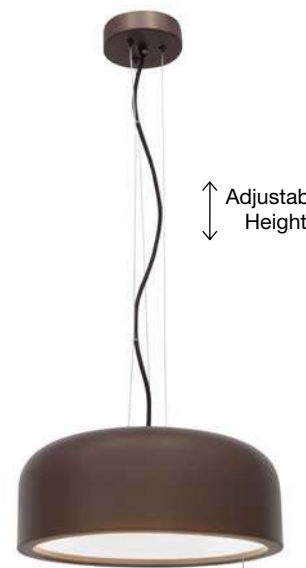

Adjustable Height

ET 8268061

PERLETO - 826804

Metal & Acrylic Diffuser
 Matt Coffee Brown Outside
 Matt White Inside
 Black Fabric Wire
 LED E27 2x12 Watt 230 Volt
 IP20 Bulb Excluded
 D: 35 H: 15 H2: 133 cm