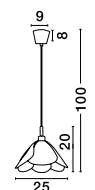

Adjustable Height

ET 6205411

Adjustable Height

ET 6205411

VINCE - 620544

Gray Silicon
Gray Fabric Wire
LED E27 1x12 Watt 230 Volt
IP20 Bulb Excluded
D: 40 H1: 32 H2: 130 cm

Adjustable Height

Adjustable Shape