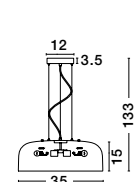

PERLETO - 826801

Metal & Acrylic Diffuser
Matt White Outside & Inside
White Fabric Wire
LED E27 2x12 Watt 230 Volt
IP20 Bulb Excluded
D: 35 H: 15 H2: 133 cm