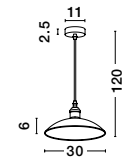

SANGRO - 9181300
Diamond White Glass
Gold Metal
LED E27 1x12 Watt 230 Volt
IP20 Bulb Excluded
D: 30 H1: 6 H2: 120 cm