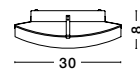

QUALE - 600301

White Satinated Glass
Chrome Metal
LED E27 1x12 Watt230 Volt
IP20 Bulb Excluded
L: 30 W: 30 H: 8 cm