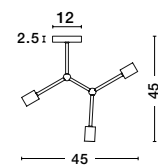

CALISTO - 9404073
Brass Metal
LED E27 3x12 Watt 230 Volt
IP20 Bulb Excluded
D: 45 H: 45 cm