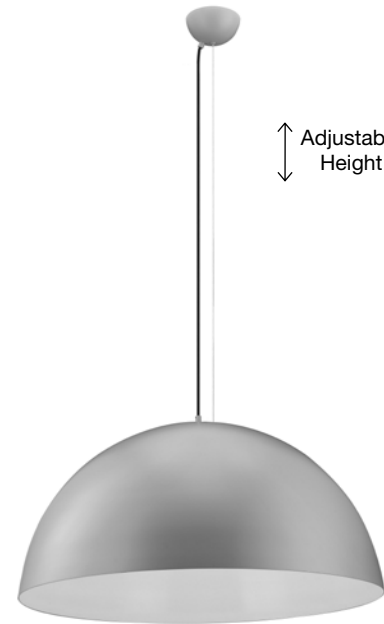

GL 90203011

ROCCO - 9020301

Triac Dimmable
 Satin Nickel Metal
 & Acrylic
 Matt White Glass
 LED 30 Watt 230 Volt
 2700Lm 3000K IP20
 D: 45.5 H: 181 cm

Adjustable Height

ALANZO - 91622801

Gray Concrete
Gray Fabric Wire
LED E27 1x12 Watt 230 Volt
IP20 Bulb Excluded
D: 10 H1: 18 H2: 120 cm