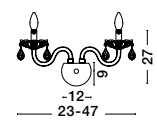

VENEZIA - 536802

Chrome Aluminium
Glass & K9 Crystals
LED E14 8x5 Watt 230 Volt
IP20 Bulb Excluded
D: 70 H1: 68 H2: 130 cm

VENEZIA - 536801

Chrome Aluminium
Glass & K9 Crystals
LED E14 5x5 Watt 230 Volt
IP20 Bulb Excluded
D: 58 H1: 67 H2: 130 cm