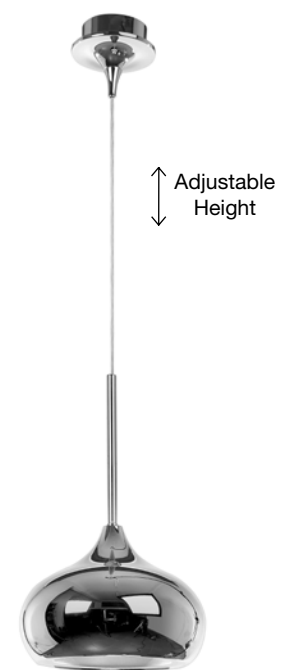

CIOTO - 5704801
Chrome Metal Outside
White Chrome Inside
LED E14 1x12 Watt 230 Volt
IP20 Bulb Excluded
D: 20 H1: 14.5 H2: 130 cm