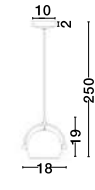

CIOTO - 5704801
Chrome Metal Outside
White Chrome Inside
LED E14 1x12 Watt 230 Volt
IP20 Bulb Excluded
D: 20 H1: 14.5 H2: 130 cm