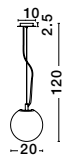

PALLONE - 51414424
 Opal White Glass
 Chrome Aluminium
 LED E27 16x60 Watt 230 Volt
 IP20 Bulb Excluded
 D: 69 H: 26 H₂: 150 cm

Adjustable Height

GL 92042031

FROZEN - 9204203

Clear Glass & Acrylic Inside
Chrome Aluminium
LED E27 1x12 Watt 230 Volt
IP20 Bulb Excluded
D: 20 H: 120 cm