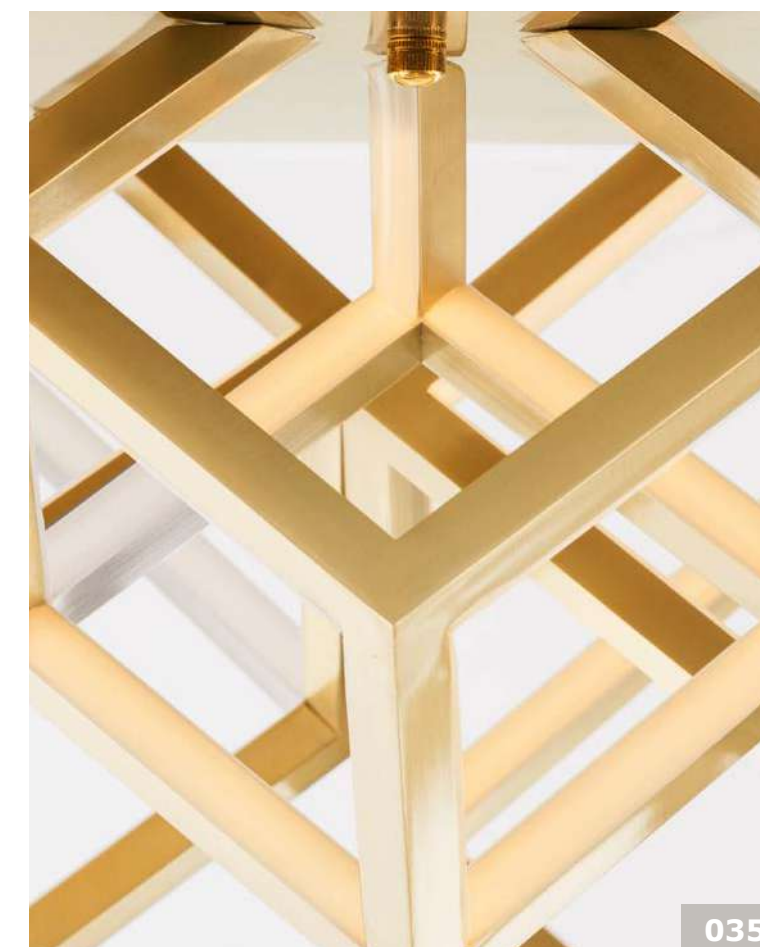

GABBIA - 9818252
Triac Dimmable
Gold Aluminium
& Silicone
LED 45 Watt 230 Volt
3375Lm 3000K IP20
L: 25 W: 25 H: 190 cm

LED WARM WHITE DRIVER INCL.

GABBIA - 9818232
Triac Dimmable
Gold Aluminium
& Silicone
LED 110 Watt 230 Volt
8250Lm 3000K IP20
L: 56 W: 48.5 H: 156 cm

LED WARM WHITE DRIVER INCL.

GABBIA - 9818162
Triac Dimmable
Gold Aluminium
& Silicone
LED 20 Watt 230 Volt
1500Lm 3000K IP20
L: 16 W: 16 H: 16 cm

LED WARM WHITE DRIVER INCL.