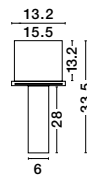

GIACOMO - 51855202

Gypsum & Black Metal
Downlight Adjustable
LED GU10 1x10 Watt 230 Volt
IP 20 Bulb Excluded
D: 6 L: 15.5 H: 33 cm
Cut Out: 15.8 x 15.8 cm