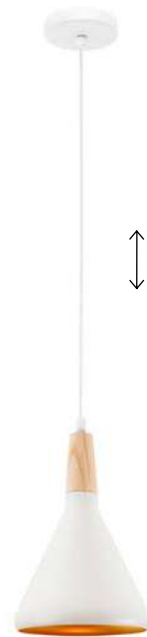

Adjustable Height

JUNO - 8800902
White Aluminium Outside
Gold Aluminium Inside
Natural Wood
White Fabric Wire
LED E27 1x40 Watt 230 Volt
IP20 Bulb Excluded
D: 18 H1: 28 H2: 140 cm