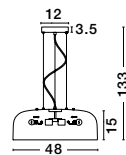

PERLETO - 526801

Metal & Acrylic Diffuser
Matt Gray Outside
Matt White Inside
Black Fabric Wire
LED E27 3x12 Watt 230 Volt
IP20 Bulb Excluded
D: 48 H: 15 H₂: 133 cm