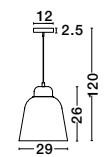

VICTORIA - 9104263
Blue & White Aluminium
White PVC Wire
LED E27 1x12 Watt 230 Volt
IP20 Bulb Excluded
D: 29 H: 26 H₂: 120 cm