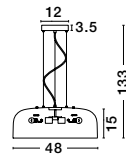

PERLETO - 526802

Metal & Acrylic Diffuser
Matt White Outside & Inside
White Fabric Wire
LED E27 3x12 Watt 230 Volt
IP20 Bulb Excluded
D: 45 H: 15 H₂: 133 cm