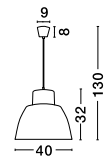

Adjustable Height

ET 6205411

VINCE - 620541

White Silicon
White Fabric Wire
LED E27 1x12 Watt 230 Volt
IP20 Bulb Excluded
D: 40 H1: 32 H2: 130 cm

VINCE - 620545

Green Silicon
Green Fabric Wire
LED E27 1x12 Watt 230 Volt
IP20 Bulb Excluded
D: 40 H1: 32 H2: 130 cm