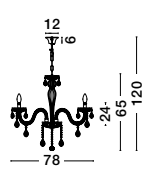

ZANO - 71231402
Chrome Aluminium
Cognac Glass & K9 Crystals
LED E14 8x5 Watt 230 Volt
IP20 Bulb Excluded
D: 78 H1: 65 H2: 120 cm