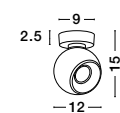

TORE - 665001
Matt White Aluminium
LED GU10 1x5 Watt 230 Volt
IP20 Bulb Excluded
D: 12 H: 15 cm