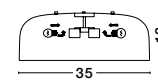

PERLETO - 826808

Metal & Acrylic Diffuser
Coffe Brown Outside
Matt White Inside
LED E27 2x12 Watt 230 Volt
IP20 Bulb Excluded
D: 35 H: 13 cm