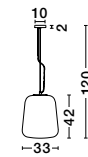

OLIVERIO - 7212602

Gradient Smoke Glass
Chrome Aluminium
LED E27 1x12 Watt 230 Volt
IP20 Bulb Excluded
D: 33 H1: 42 H2: 120 cm