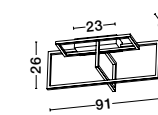

GALAXY - 9180301

Triac Dimmable
 Chrome Aluminium
 White Metal & Acrylic
 LED 34.5 Watt 230 Volt
 1656Lm 3000K IP20
 D: 57.5 W: 42.5 H: 10 cm

Adjustable Height

ALSO YOU CAN DO

Rotating

NADOR - 88622103 D

Triac Dimmable
 Coffee Brown Aluminium
 & Acrylic Adjustable
 LED 135 Watt 230 Volt
 10080Lm 3000K IP20
 D: 80 H: 120 cm