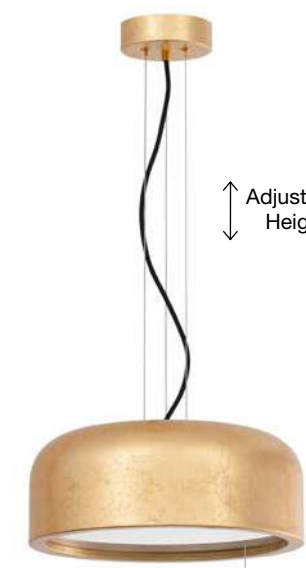

Adjustable Height

ET 8268061

PERLETO - 826804

Metal & Acrylic Diffuser
 Matt Coffee Brown Outside
 Matt White Inside
 Black Fabric Wire
 LED E27 2x12 Watt 230 Volt
 IP20 Bulb Excluded
 D: 35 H: 15 H2: 133 cm