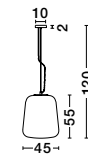

OLIVERIO - 7212601

Gradient Smoke Glass
Chrome Aluminium
LED E27 1x12 Watt 230 Volt
IP20 Bulb Excluded
D: 45 H1: 55 H2: 120 cm