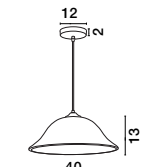

VINCA - 605805
Chrome Metal
Alabaster Glass
LED E27 1x12 Watt 230 Volt
IP20 Bulb Excluded
D: 40 H1: 13 H2: 100 cm