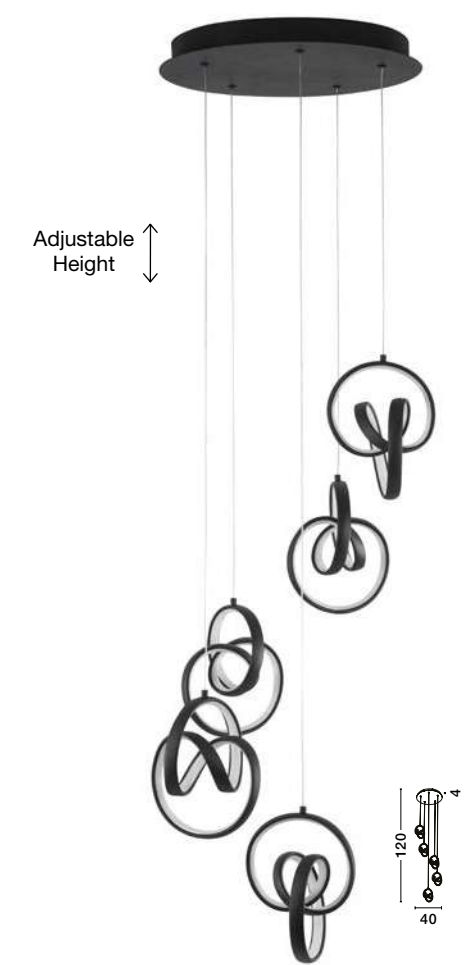

RINGS - 9104351
Triac Dimmable
Sandy Black Aluminium
& Acrylic
LED 60 Watt 230 Volt
2310Lm 3000K IP20
D: 40 H: 120 cm

LED WARM WHITE DRIVER INCL.