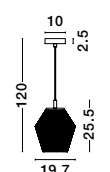

MAGIO - 9291251
Cognac Shadow Glass
Brass Gold Metal
LED E27 1x12 Watt 230 Volt
IP20 Bulb Excluded
D: 19.7 H: 25.5 H₂: 120 cm