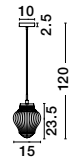

NORD - 838180
Clear Glass
Brown Metal Base
Brown Fabric Wire
LED E14 1x5 Watt 230 Volt
IP20 Bulb Excluded
D: 15 H1: 23.5 H2: 120 cm