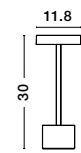

Charging time: 7-10hrs

• Touch 1: 100% of light - 4hrs

• Touch 2: 40% of light - 10 hrs

• Touch 3: 10% of light - 50 hrs

IP54