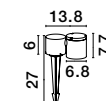

FOCUS - 9279111

Black Aluminium
Glass Diffuser
LED GU10 1x7 Watt
100-240 Volt IP54
Bulb Excluded
D: 6.8 W: 13.8 H: 27 cm