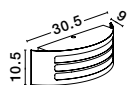

ZENITH . 713113
Dark Gray Aluminium
White Acrylic Diffuser
LED E27 1x12 Watt
220-240 Volt
Bulb Excluded IP44
L: 30.5 W: 9 H: 10.5 cm