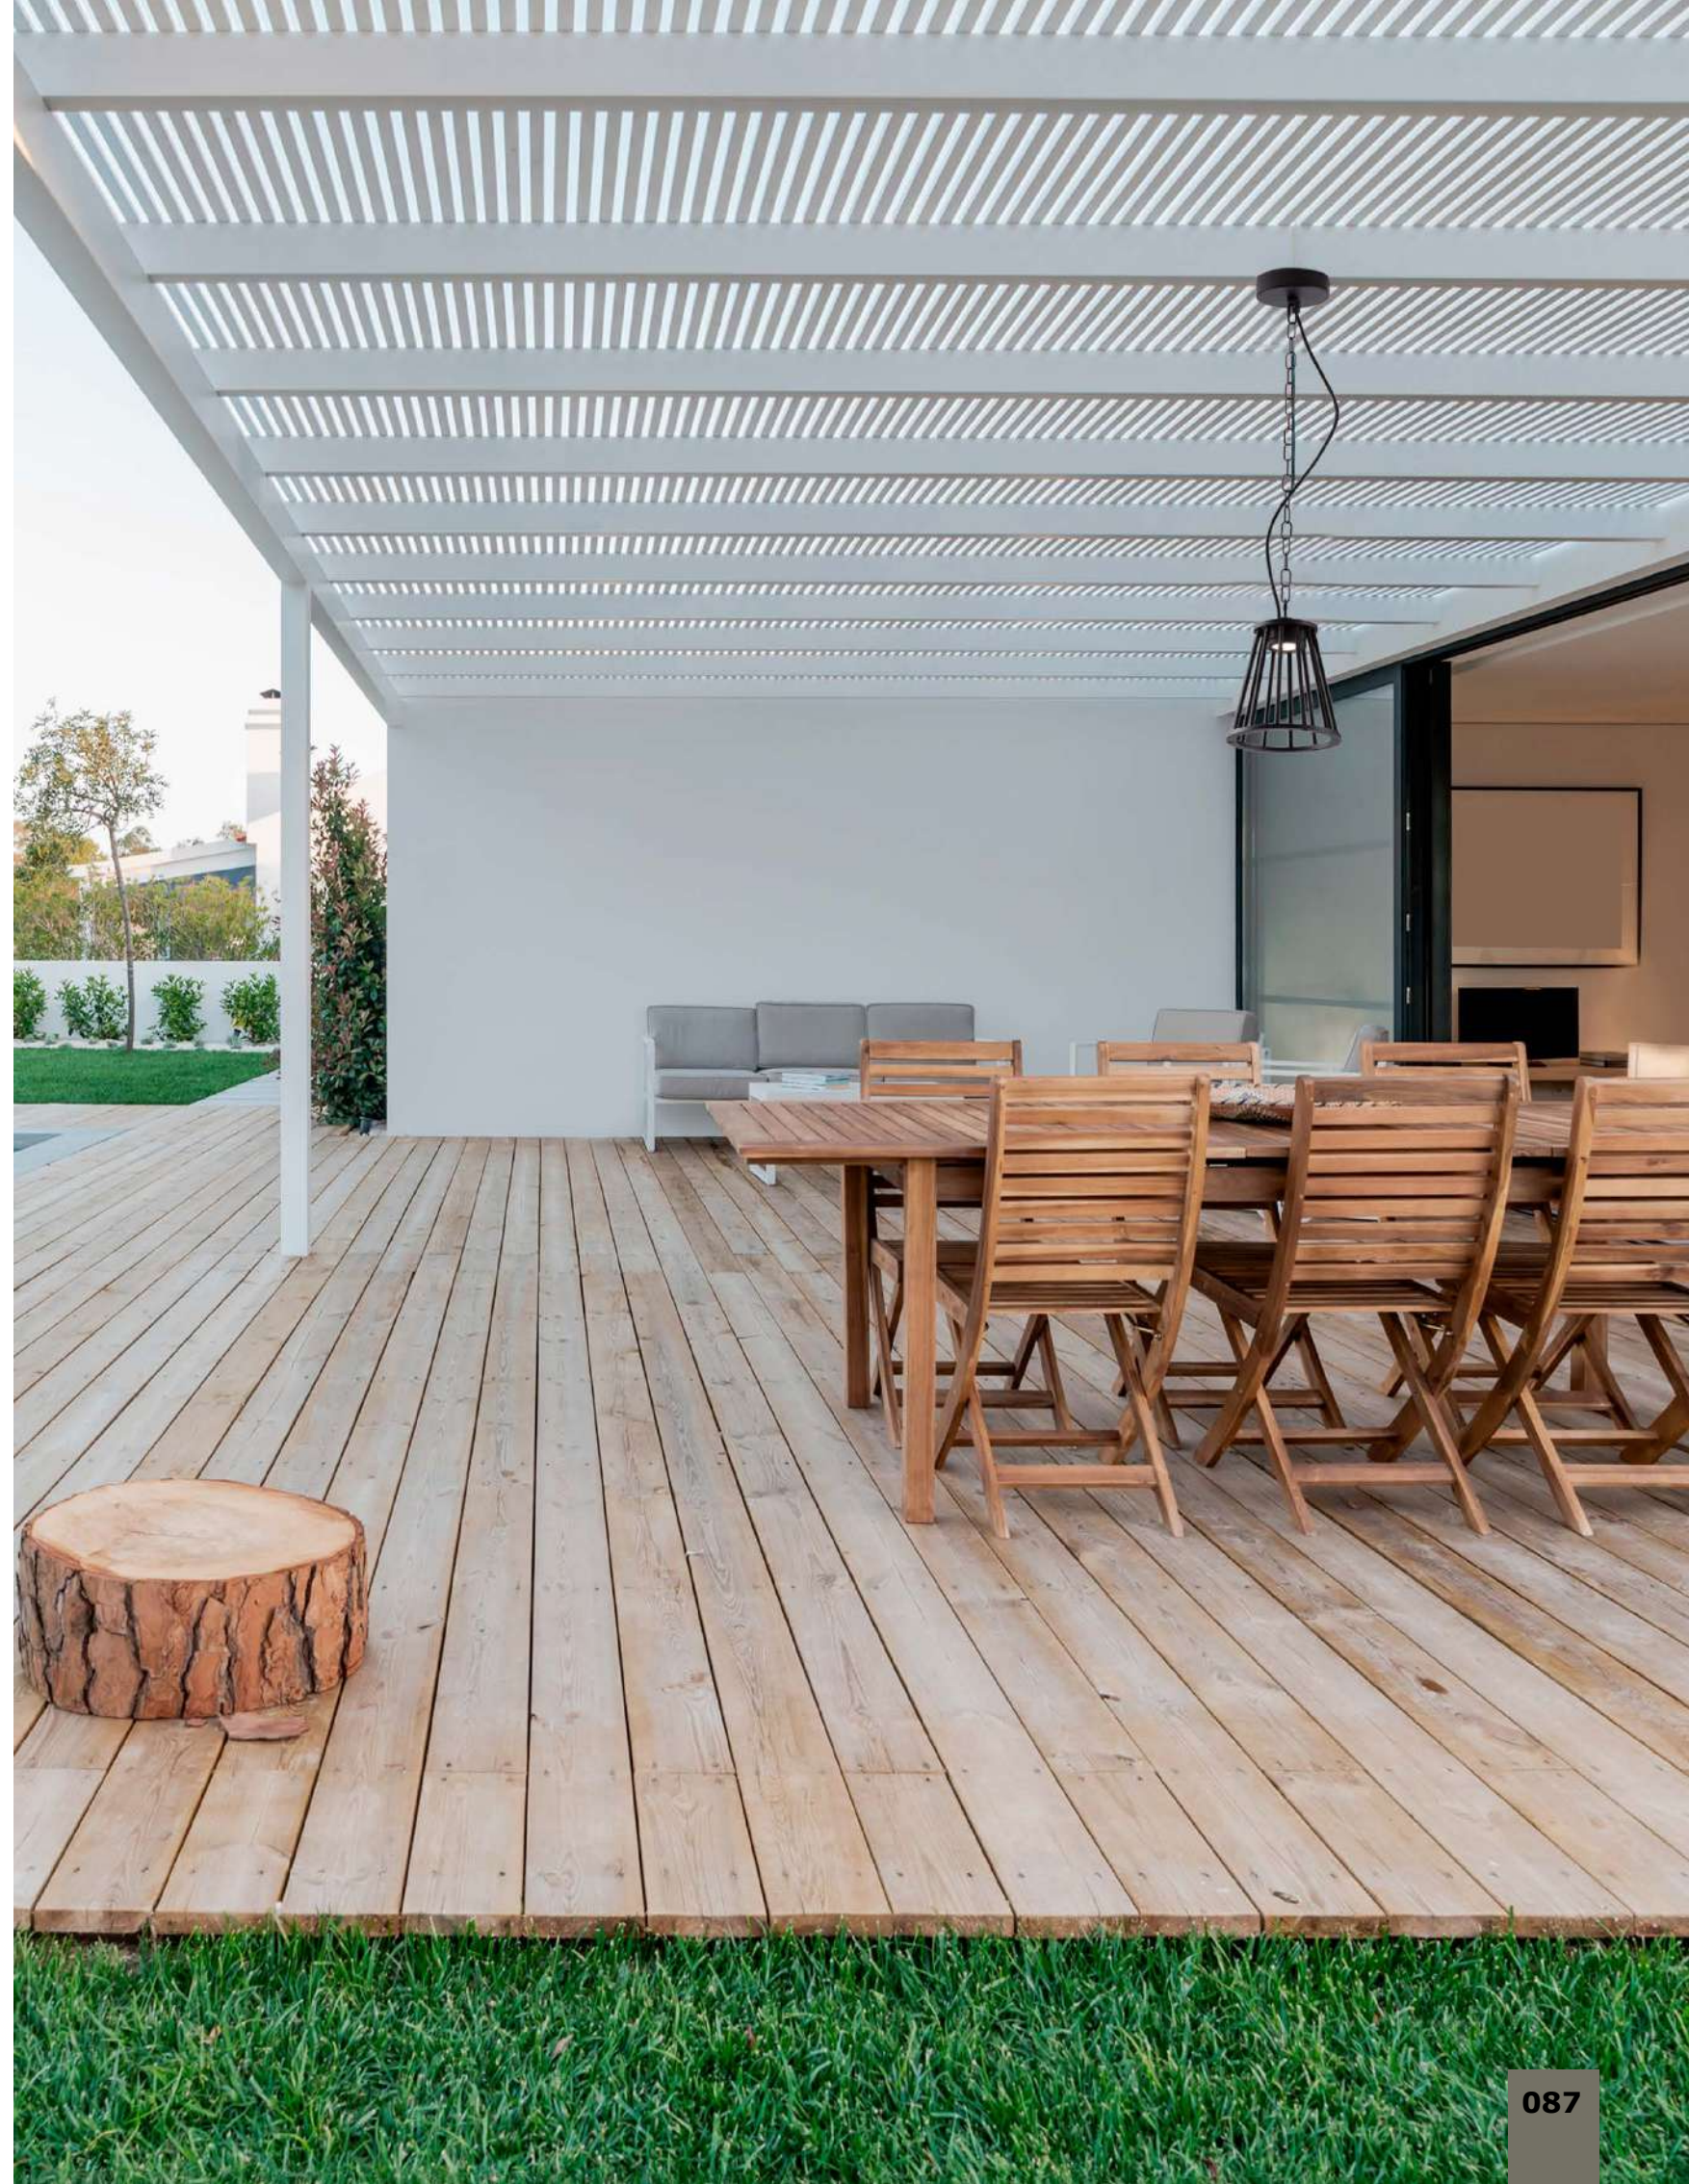

CARINA - 9060213
Black Aluminium
LED 6 Watt 279.54 Lm
3000K 220-240V IP65
D: 18 W: 27 H: 90 cm

LED IP65 WARM WHITE

IP65