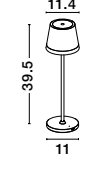

SEINA - 9223404

Dimmable
Sandy Balsalt Grey Aluminium & Acrylic
LED 2 Watt 192Lm
2700K DC 5 Volt IP54
Switch On/Off / USB Type C Wire
Rechargeable with PG base
D: 11.4 H: 39.5 cm