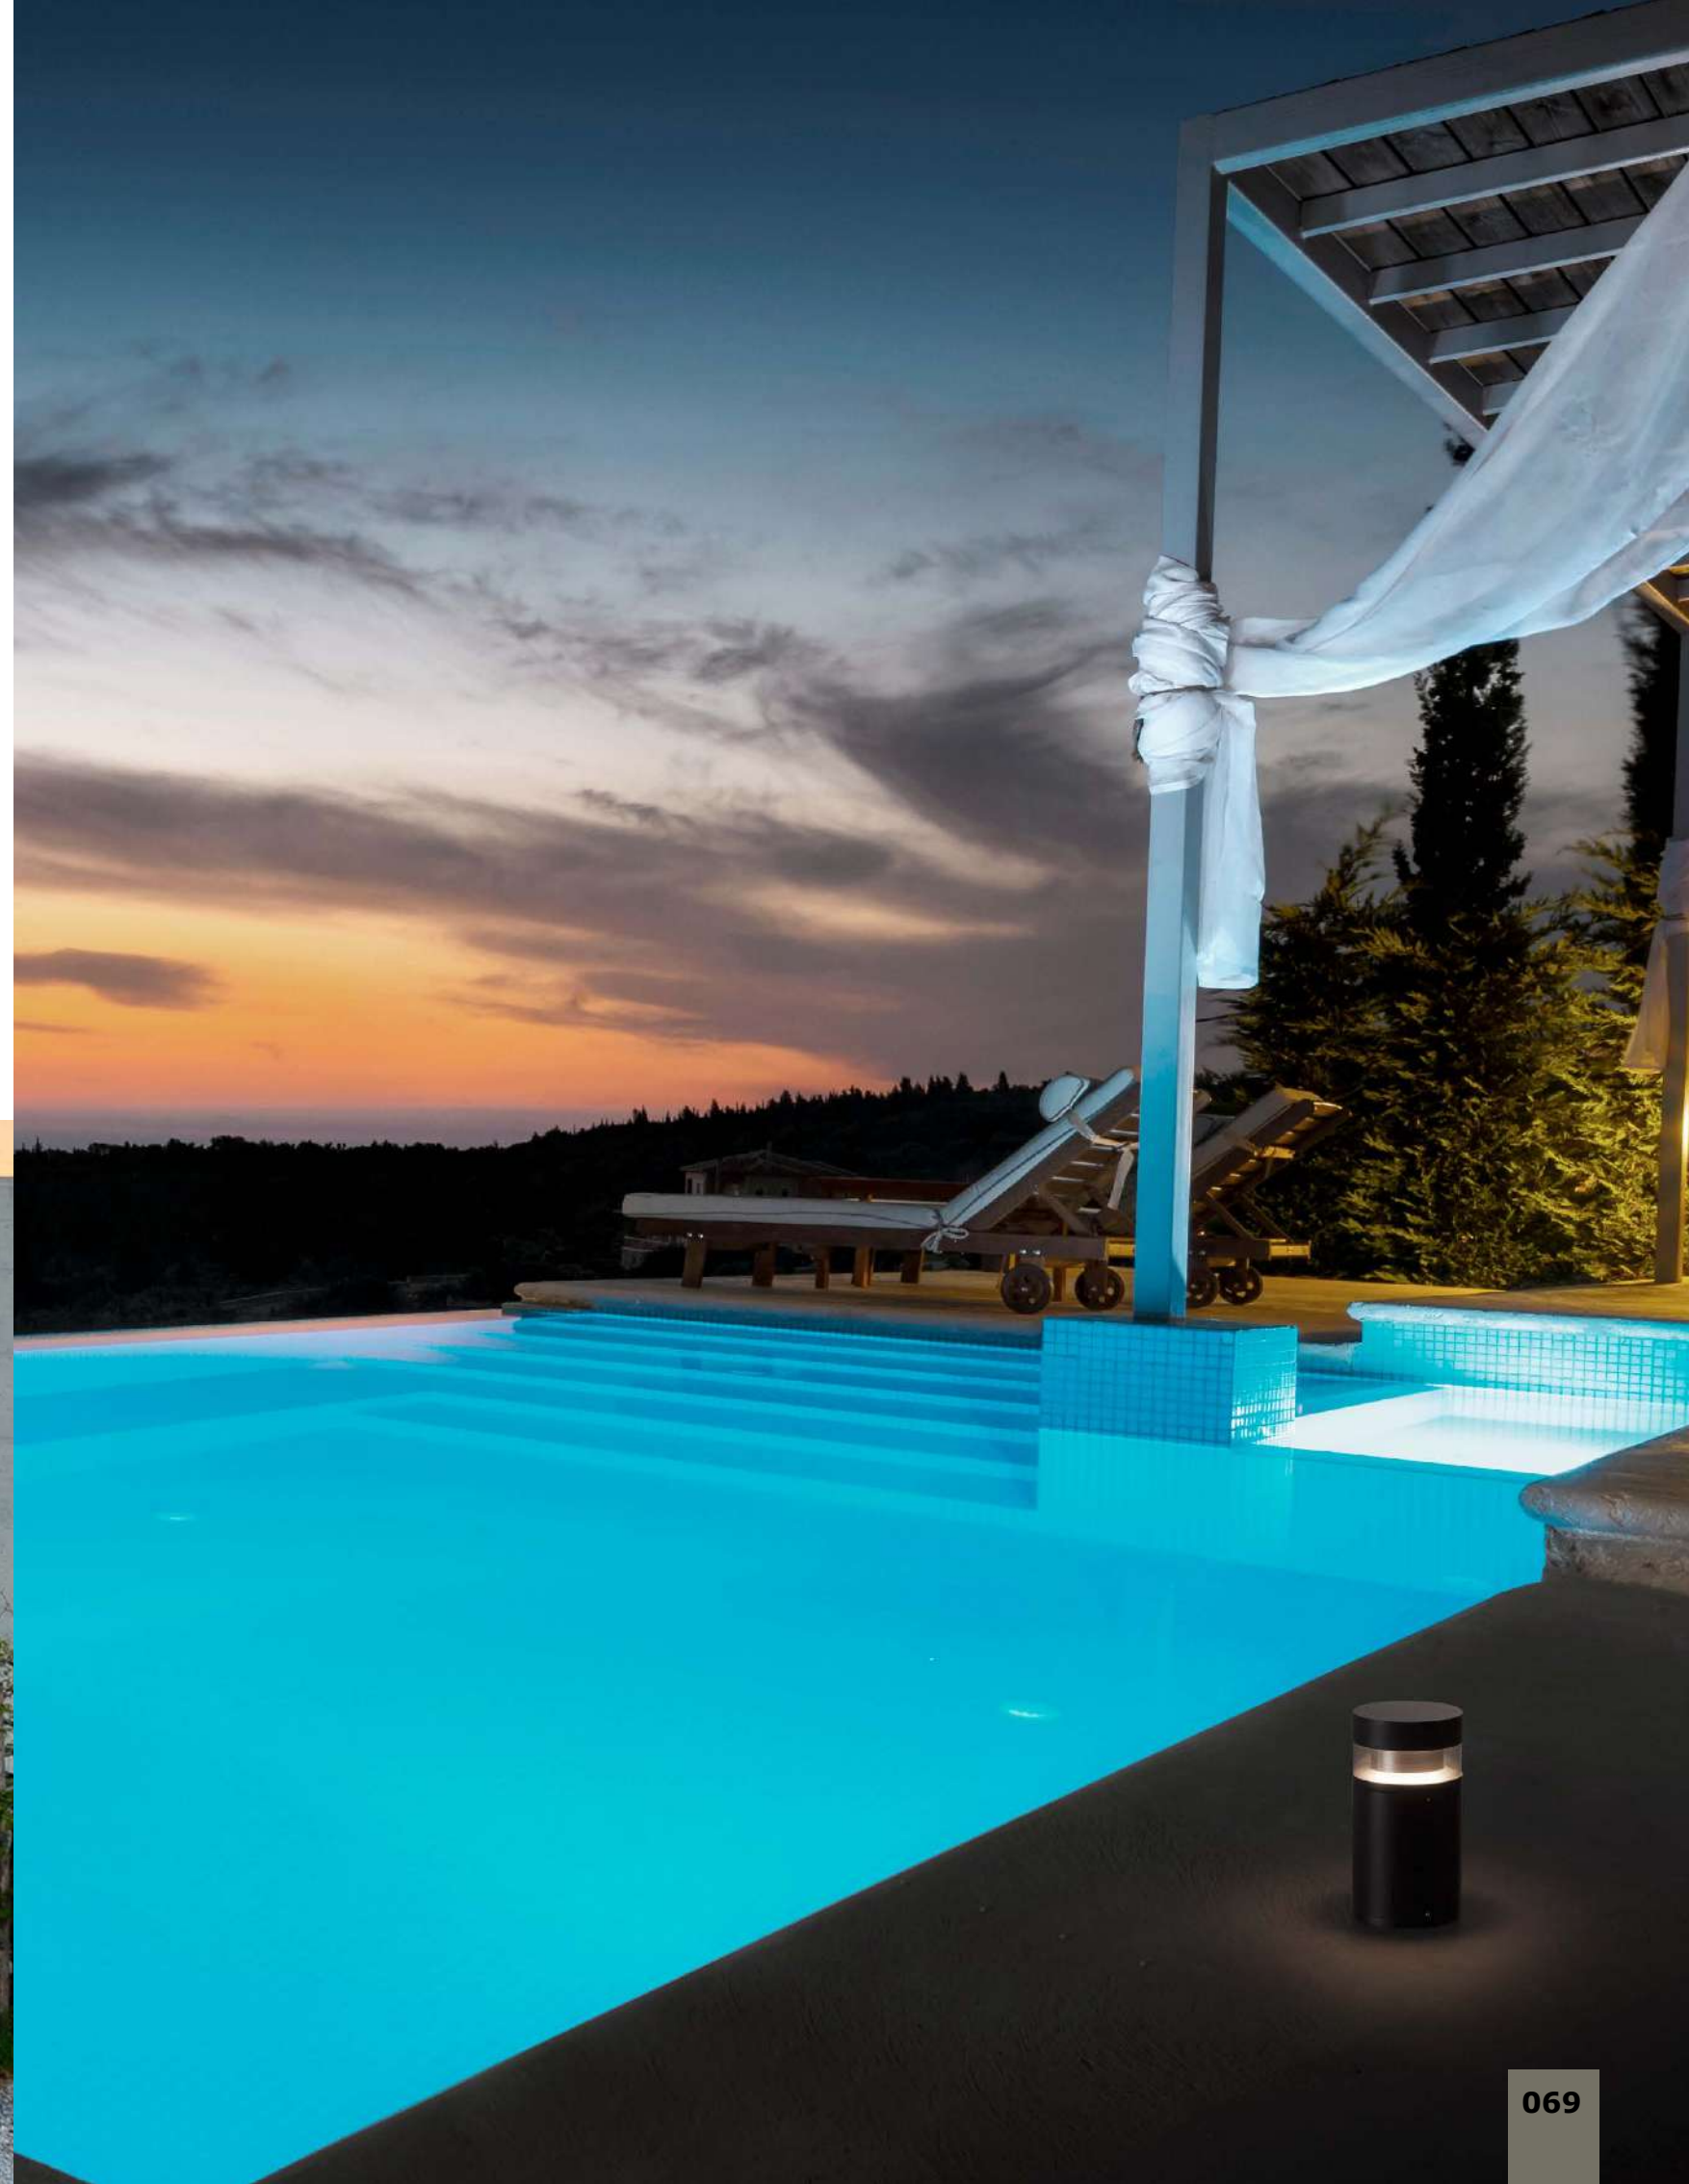

TALA - 9026123
Black Aluminium
& Acrylic
LED 12 Watt 594Lm
3000K 100-240V
Beam Angle 180° IP54
D: 13.4 H: 25 cm

LED IP54 WARM WHITE

TALA - 9026124
Black Aluminium
& Acrylic
LED 12 Watt 594Lm
3000K 100-240V
Beam Angle 180° IP54
D: 13.4 H: 70 cm

LED IP54 WARM WHITE

IP54