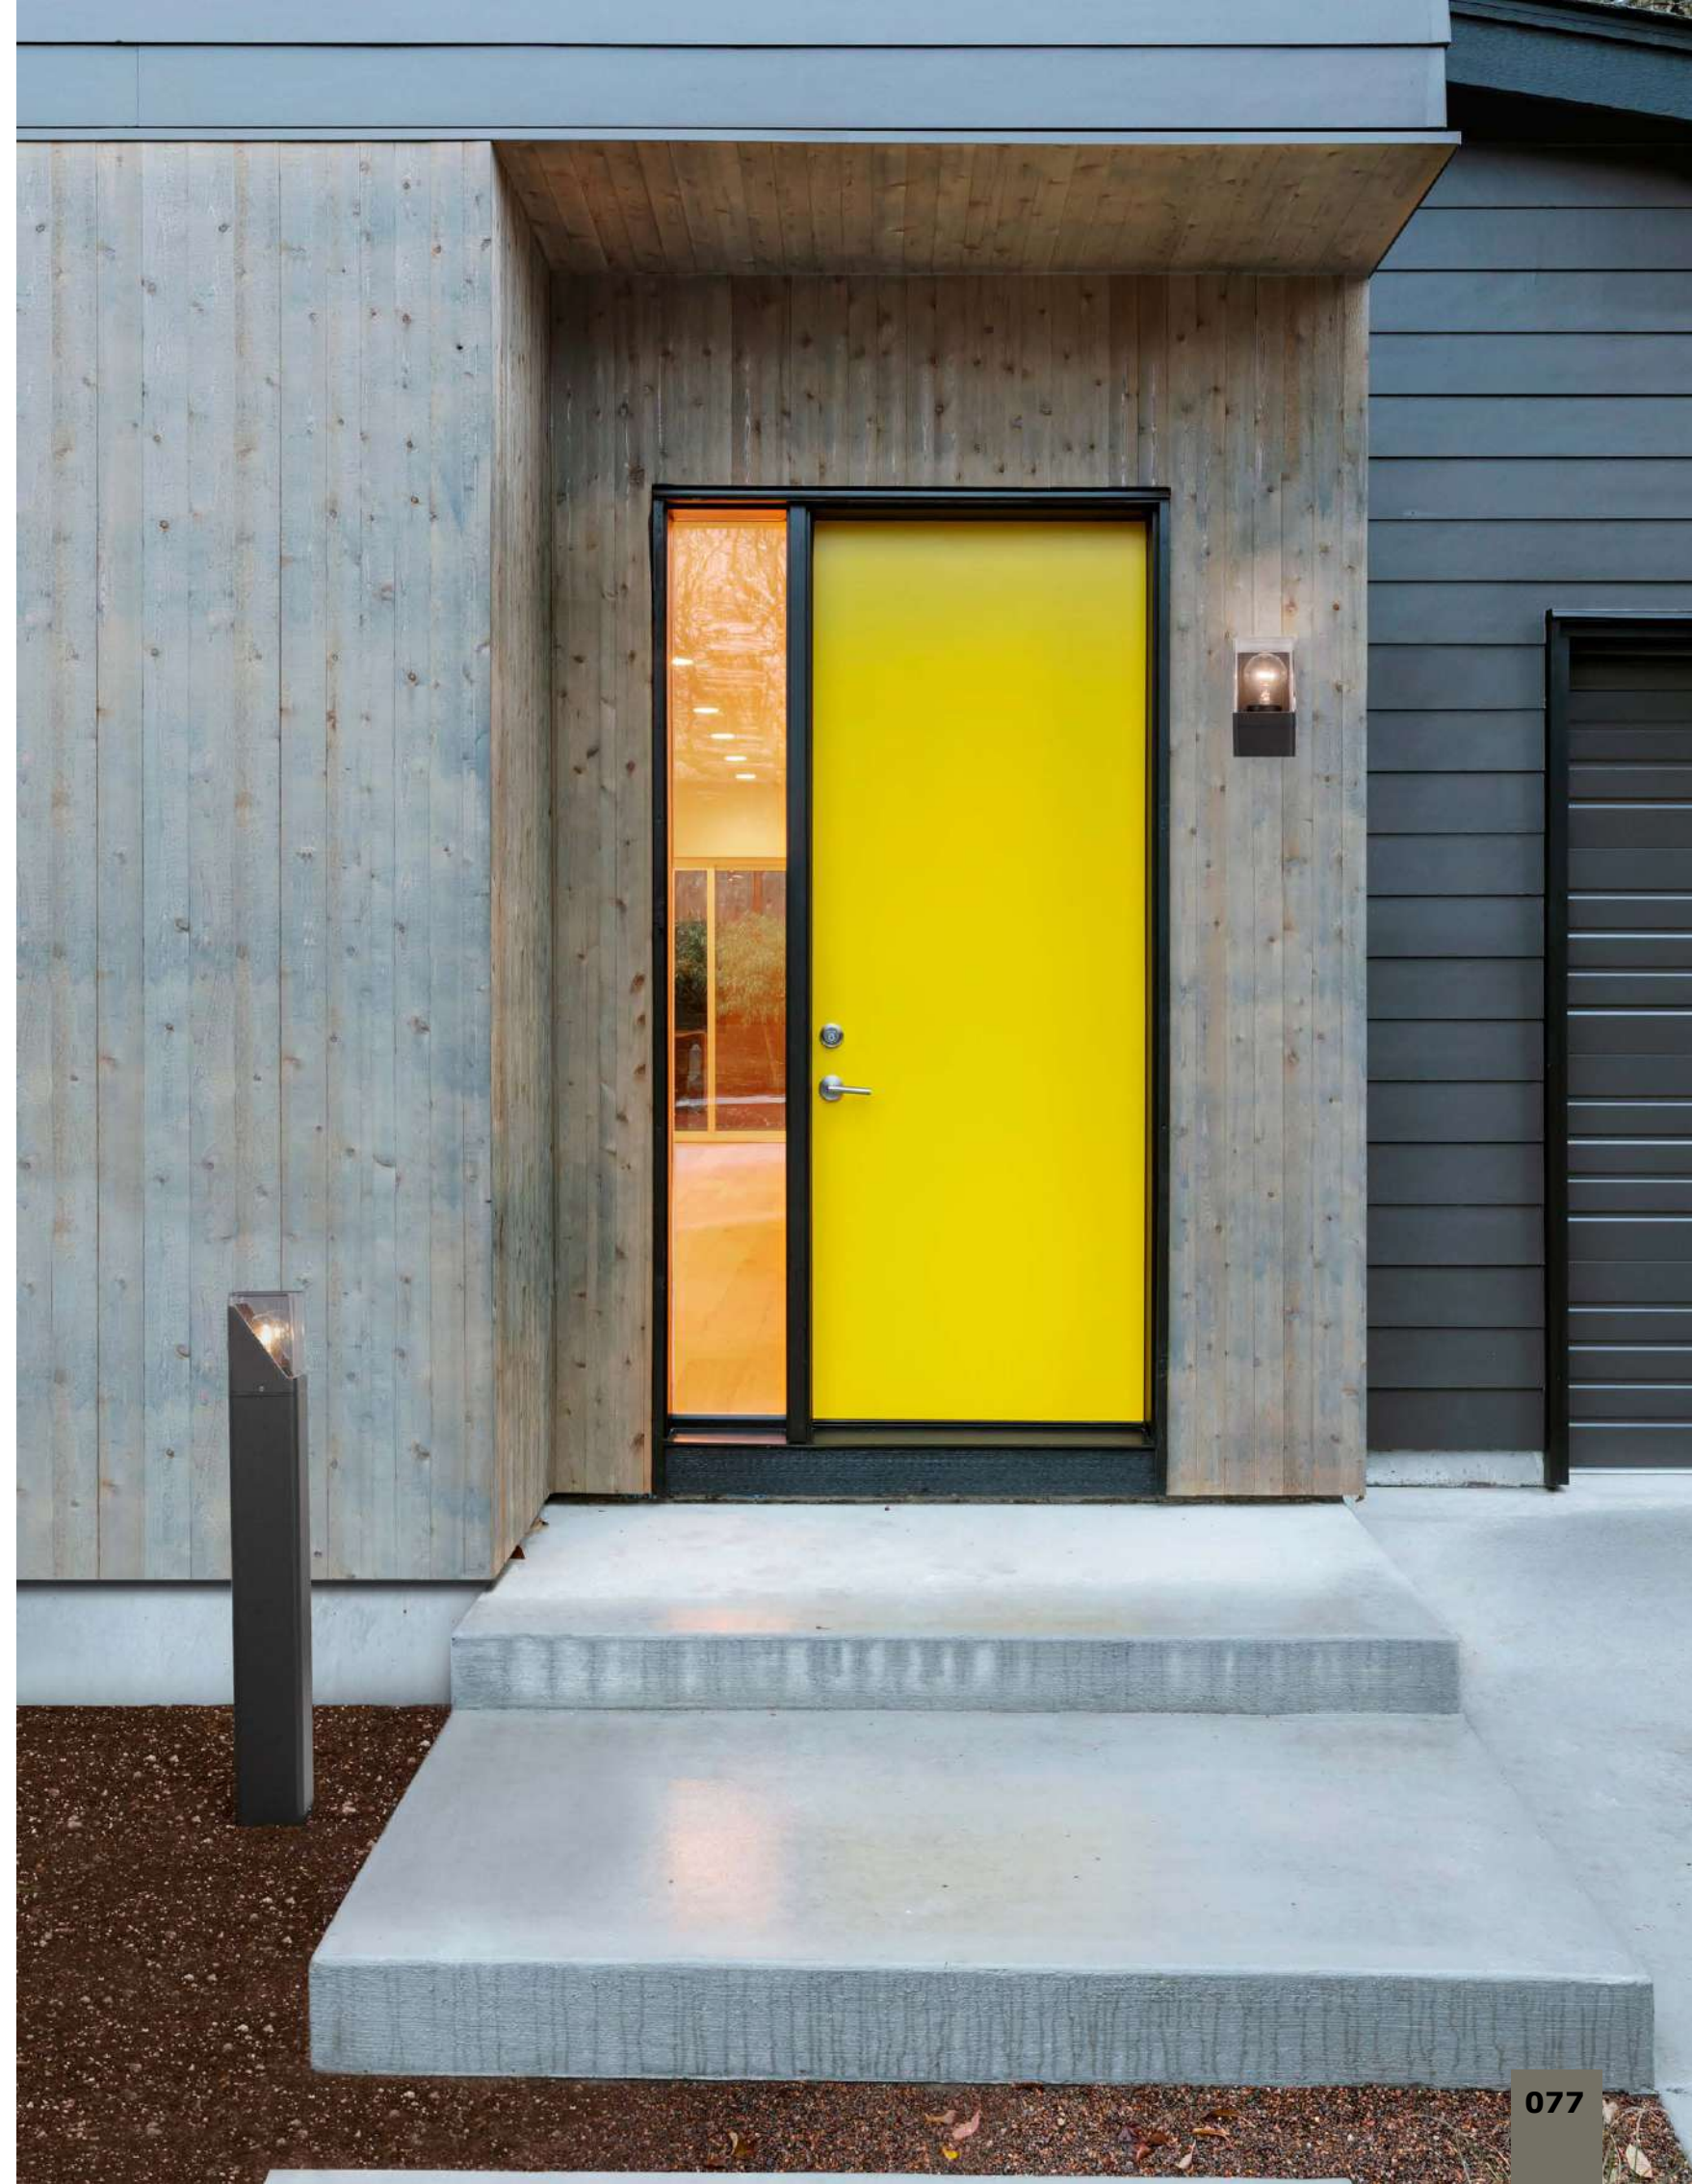

IP65

SELENA - 949270

Anthracite Die-Casting Aluminum
& Clear Acrylic
LED E27 1x12 Watt
220-240 Volt
Bulb Excluded IP65
D: 9 W: 10.1 H: 17.1 cm

SELENA - 9492740

Anthracite Die-Casting Aluminum
& Clear Acrylic
LED E27 1x12 Watt
220-240 Volt
Bulb Excluded IP65
L: 8.5 W: 9.8 H: 16 cm

SELENA - 9492730

Anthracite Die-Casting Aluminum
& Clear Acrylic
LED E27 1x12 Watt
220-240 Volt
Bulb Excluded IP65
D: 9 H: 65 cm

SELENA - 9492750

Anthracite Die-Casting Aluminum
& Clear Acrylic
LED E27 1x12 Watt
220-240 Volt
Bulb Excluded IP65
L: 8.5 W: 8.5 H: 65 cm