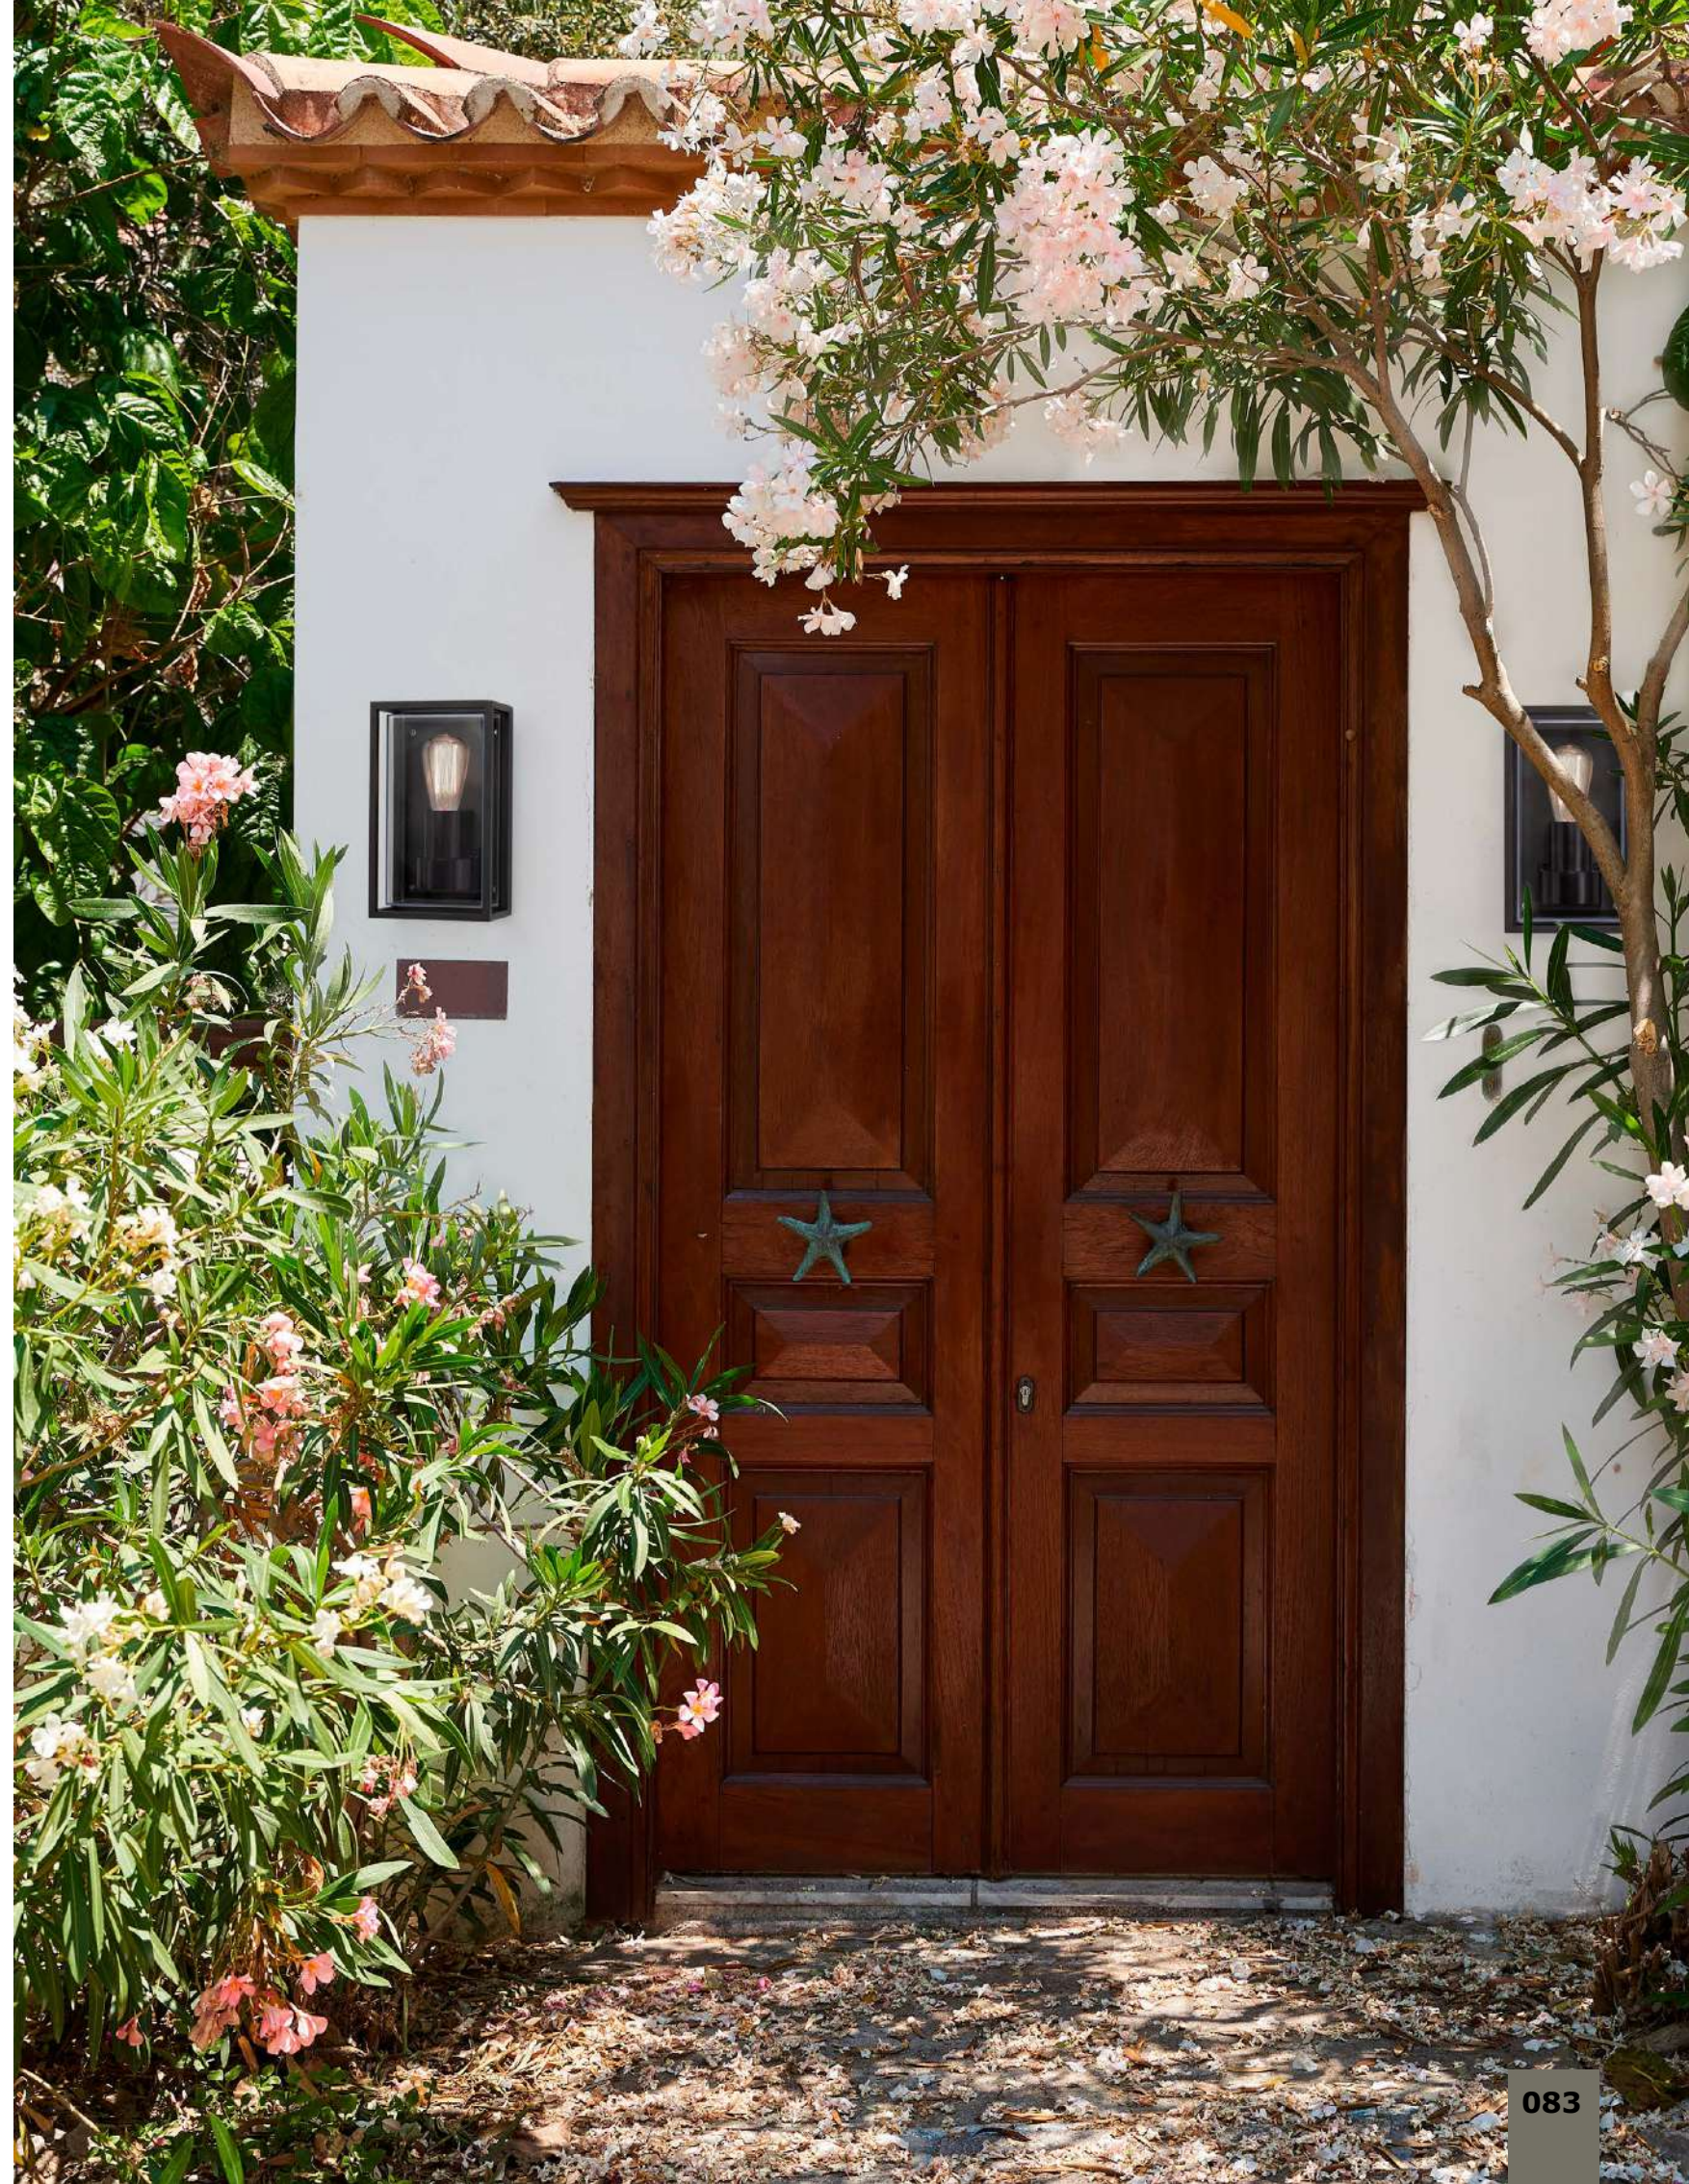

IP65

**OMIKA - 9060195**

Dark Grey Aluminum  
& Clear Glass  
LED E27 1x12 Watt  
110-240 Volt  
Bulb Excluded IP54  
D: 15 H: 37 cm

**OMIKA - 9060197**

Dark Grey Aluminum  
& Clear Glass  
LED E27 1x12 Watt  
110-240 Volt  
Bulb Excluded IP54  
D: 15 H: 88.5 cm