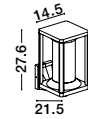

LOEVE - 9193101
Anthracite Die-Casting
Aluminium & Clear Acrylic
LED E27 1x12 Watt
220-240 Volt IP65
Bulb Excluded
L: 14.5 W: 21.5 H: 27.6 cm
BULB EXCL. IP65

IP65