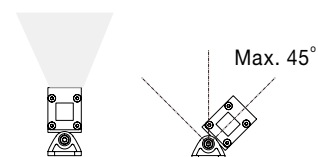

INSTALLATION