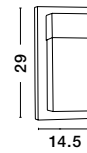

LETO . 9060202

Sandy Black Aluminium
Acrylic Diffuser
LED 18 Watt 2132Lm
3000K 220-240V
Beam Angle 120° IP65
L: 14.5 W: 10.2 H: 29 cm