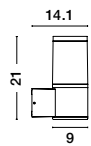

CETERA - 9002873

Black Aluminium & Acrylic
LED E27 1x12 Watt
220-240 Volt IP54
Bulb Excluded
D: 9 W: 14.1 H: 21 cm