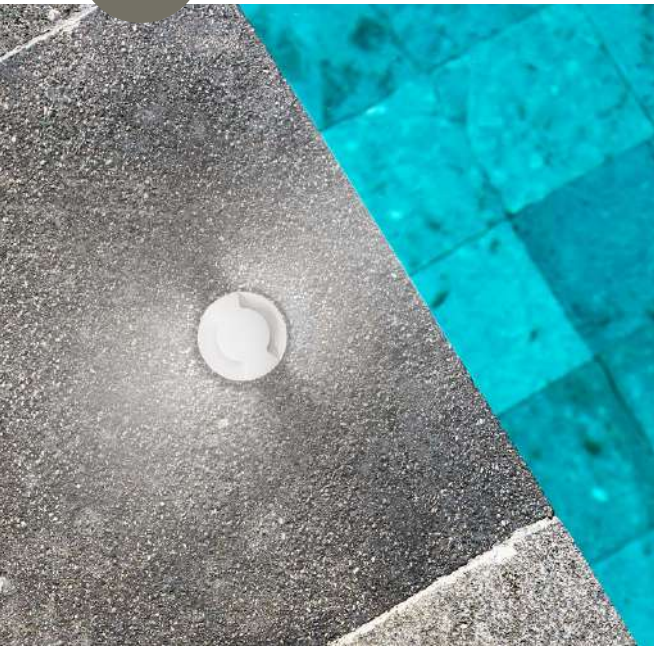

BANG - 9019212
Satin Nickel Aluminium
LED 1 Watt 104.8Lm 3000K
3 Volt 50Hz IP67
D: 3.7 H: 5.3 cm
Cut Out: 3.2 cm
Cable Length 1.80m
Connect it with driver 9020170

BANG - 9019213
Satin Nickel Aluminium
LED 1 Watt 98.24Lm 3000K
3 Volt 50Hz IP67
D: 3.7 H: 5.3 cm
Cut Out: 3.2 cm
Cable Length 1.80m
Connect it with driver 9020170

BANG - 9203113
Satin Nickel Aluminium
LED 1 Watt 60Lm 3000K IP67
100-240 Volt 50Hz
Beam 42° Driver Included
D: 4.2 H: 7 cm
Cut Out: 3.7 cm

BANG - 9203111
Satin Nickel Aluminium
LED 1 Watt 60Lm 3000K IP67
100-240 Volt 50Hz
Beam 42° Driver Included
D: 4.2 H: 9 cm
Cut Out: 3.7 cm

BANG - 9203112
Satin Nickel Aluminium
LED 1 Watt 60Lm 3000K IP67
100-240 Volt 50Hz
Beam 51° Driver Included
D: 4.2 H: 9 cm
Cut Out: 3.7 cm

BANG - 8038801
White Aluminium
LED 1 Watt 19Lm
3 Volt 50Hz
3000K IP67
D: 3.7 H: 5.3 cm
Cut Out: 3.2 cm

BANG - 8038401
White Aluminium
LED 1 Watt 104.8Lm
3 Volt 50Hz
3000K IP67
D: 3.7 H: 5.3 cm
Cut Out: 3.2 cm

BANG - 8039001
White Aluminium
LED 1 Watt 11.4Lm
3 Volt 50Hz
3000K IP67
D: 3.7 H: 5.3 cm
Cut Out: 3.2 cm

DRIVER - 9020170
Driver 4W ACTEC MINI IP65
Input: 100-240V AC 50/60Hz
Output: 3-12 VDC
350mA Not Dimmable

CABLE LENGTH 1.80m

DON'T FORGET TO CONNECT THEM WITH DRIVER | code: 9020170