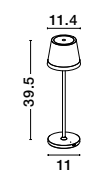

SEINA - 9223403

Dimmable
Sandy Brown Aluminium & Acrylic
LED 2 Watt 192Lm
2700K DC 5 Volt IP54
Switch On/Off/ USB Type C Wire
Rechargeable with PG base
D: 11.4 H: 39.5 cm