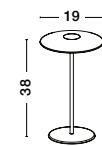

USB  
CHARGER

**FABIO - 9492441**

Dimmable

Black Die-Casting Aluminium  
& Frost Acrylic  
LED 2 Watt 280Lm  
3000K DC 5 Volt  
Beam Angle 83° IP54  
Switch On/Off / USB Wire  
D: 19 H: 38 cm

Charging time: 4.5hrs  
 • Touch 1: 100% of light - 10hrs  
 • Touch 2: 50% of light - 20 hrs