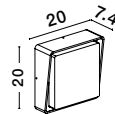

CAPE - 9492550
Anthracite Die-Casting Aluminium
Frost Acrylic & Clear Glass
LED 10 Watt 763Lm
3000K 220-240V
Beam Angle 112° IP65
L: 20 W: 7.4 H: 20 cm

IP65