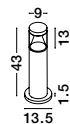

ROCK - 9905025
Sandy Black Aluminium
Silver Aluminium & Clear Acrylic
LED 8 Watt 937Lm
3000K 220-240 Volt
Beam Angle 120° IP65
D: 9 H: 43 cm