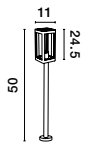

FIGO - 9060193
Dark Grey Aluminum
& Clear Glass
LED E27 1x12 Watt
220-240 Volt
Bulb Excluded IP54
L: 11 W: 11 H: 50 cm