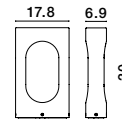

IP54

PORTAL - 9002840
Black Aluminium & Acrylic
LED 13.5 Watt 890Lm
3000K 220-240 Volt
Beam Angle 296° IP54
L: 17.8 W: 6.9 H: 30 cm

PORTAL - 9002841
Black Aluminium & Acrylic
LED 13.5 Watt 890Lm
3000K 220-240 Volt
Beam Angle 296° IP54
L: 17.8 W: 6.9 H: 65 cm