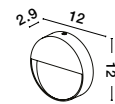

ARNE - 9492680

Anthracite Die-Casting Aluminium & Clear Acrylic
LED 1.5 Watt 39Lm
3000K 220-240V
Beam Angle 50° IP54
D: 12 W: 2.9 H: 12 cm