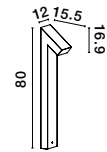

BRIGITTA - 9020931
Black Aluminium
& Anti-Glare Acrylic Diffuser
LED 6 Watt 526Lm
3000K 100-240V IP65
L: 12 W: 15.5 H: 80 cm