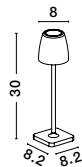

**ADAPTOR - 9223409**

Black adaptor 5V 2A

**ADAPTOR - 9223410**

White adaptor 5V 2A

**COLT - 9223415**

Dimmable  
 Sandy White Die-Casting Aluminium & Acrylic  
 LED 2 Watt 207Lm 3000K IP54  
 Beam Angle 62° DC 5 Volt  
 Switch On/Off USB Wire  
 D: 8 H: 30 cm