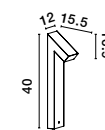

BRIGITTA - 9020930
Black Aluminium
& Anti-Glare Acrylic Diffuser
LED 6 Watt 515Lm
3000K 100-240V IP65
L: 12 W: 15.5 H: 40 cm