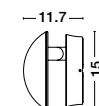

AGILE - 833426

Dark Gray Die-Casting Aluminium
LED 13 Watt 480Lm
3000K 220-240 Volt 50Hz
Adjustable Beam Max 120° IP54
D: 15 W: 11.7 H: 15 cm