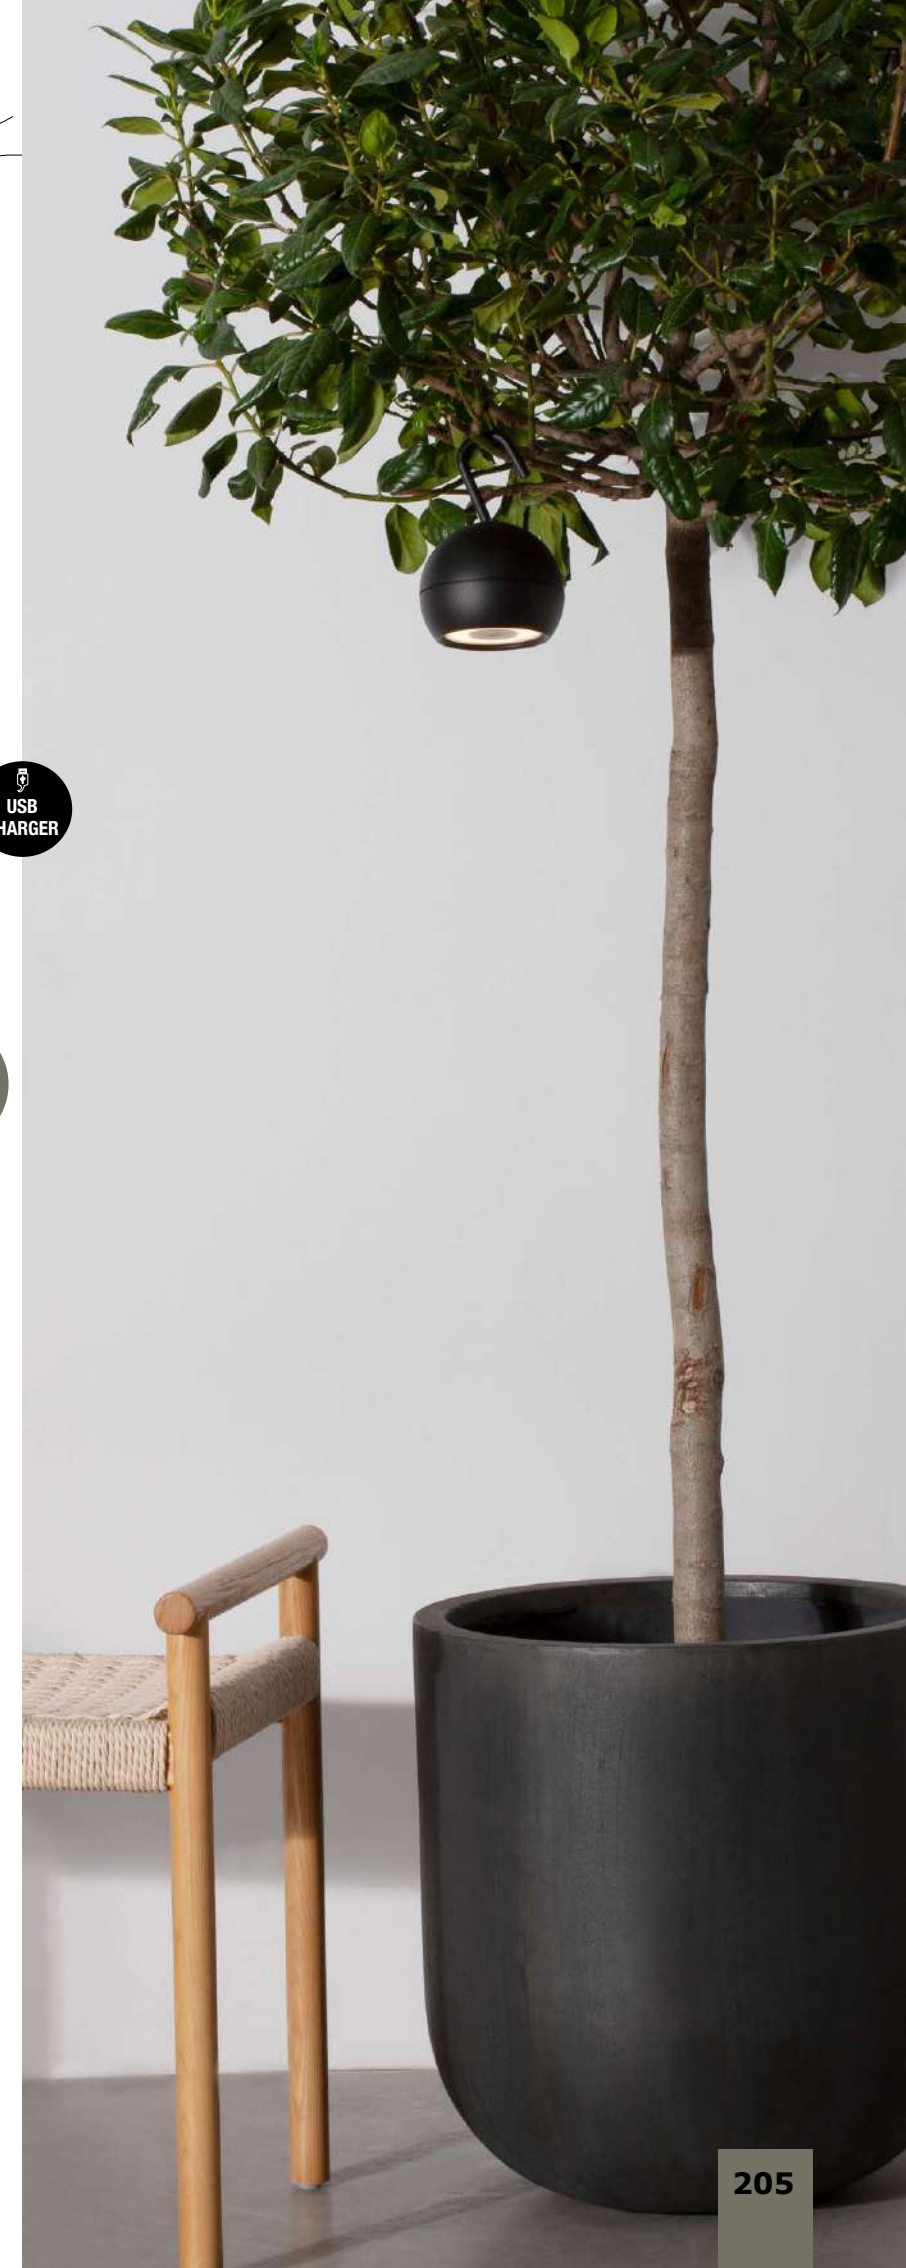

IP65 PORTABLE

FIGI - 9923500

Dimmable

Anthracite Die-Casting Aluminium

LED 2 Watt 271.41Lm

3000K DC 5 Volt

Beam Angle 108° IP65

Touch Lamp / Battery / USB Wire

L: 14.5 W: 14.5 H: 50 cm

FIGI - 9922350

Dimmable

Anthracite Die-Casting Aluminium

LED 2 Watt 207Lm

3000K DC 5 Volt

Beam Angle 108° IP65

Touch Lamp / Battery / USB Wire

L: 14.5 W: 14.5 H: 35 cm

IP54

MOCHA - 9492700

Anthracite Die-Casting Aluminium & Clear Glass

LED 2 Watt 191Lm

3000K DC 5 Volt

Beam Angle 96° IP54

D: 15 W: 15 H: 35 cm

Charging time: 3hrs

• Touch 1: 100% of light - 4hrs

• Touch 2: 40% of light - 10 hrs

• Touch 3: 10% of light - 50 hrs

VENEDO - 9002865

Dimmable

Black Aluminium & Acrylic

LED 2 Watt 180 Lm

3.7 Volt 3000K IP54

D: 10.2 W: 10.2 H: 15 cm

IP54