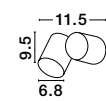

FOCUS - 9207912

Black Aluminium
Glass Diffuser
LED GU10 1x7 Watt
100-240 Volt IP54
Bulb Excluded
D: 6.8 W: 11.5 H: 9.5 cm