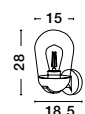

**IP54**

**OMIKA - 9060196**

Dark Grey Aluminum  
& Clear Glass  
LED E27 1x12 Watt  
110-240 Volt  
Bulb Excluded IP54  
D: 15 H: 97 cm

**OMIKA - 9060194**

Dark Grey Aluminum  
& Clear Glass  
LED E27 1x12 Watt  
110-240 Volt  
Bulb Excluded IP54  
D: 15 W: 18.5 H: 28 cm