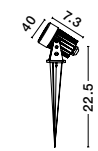

Rotating & Adjustable