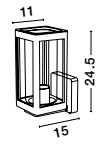

FIGO - 9060192
Dark Grey Aluminum
& Clear Glass
LED E27 1x12 Watt
220-240 Volt
Bulb Excluded IP54
L: 11 W: 15 H: 24.5 cm