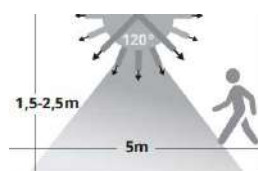

**MARTA - 9492530**  
 Anthracite Die-Casting Aluminium  
 & Clear Glass  
 LED 1 Watt 57Lm  
 3000K 3.7 Volt  
 Beam Angle 54° IP65  
 Switch On/Off  
 L: 11.3 W: 8.9 H: 11.2 cm

**Motion Sensor Activation**  
 Max. distance 5M. Temperature less than 20°C  
 The lights need to be installed at least 1.5-2.5M.  
 from the ground.  
 Charging time: 7-9 hours  
 Lighting duration : 10-11 hours