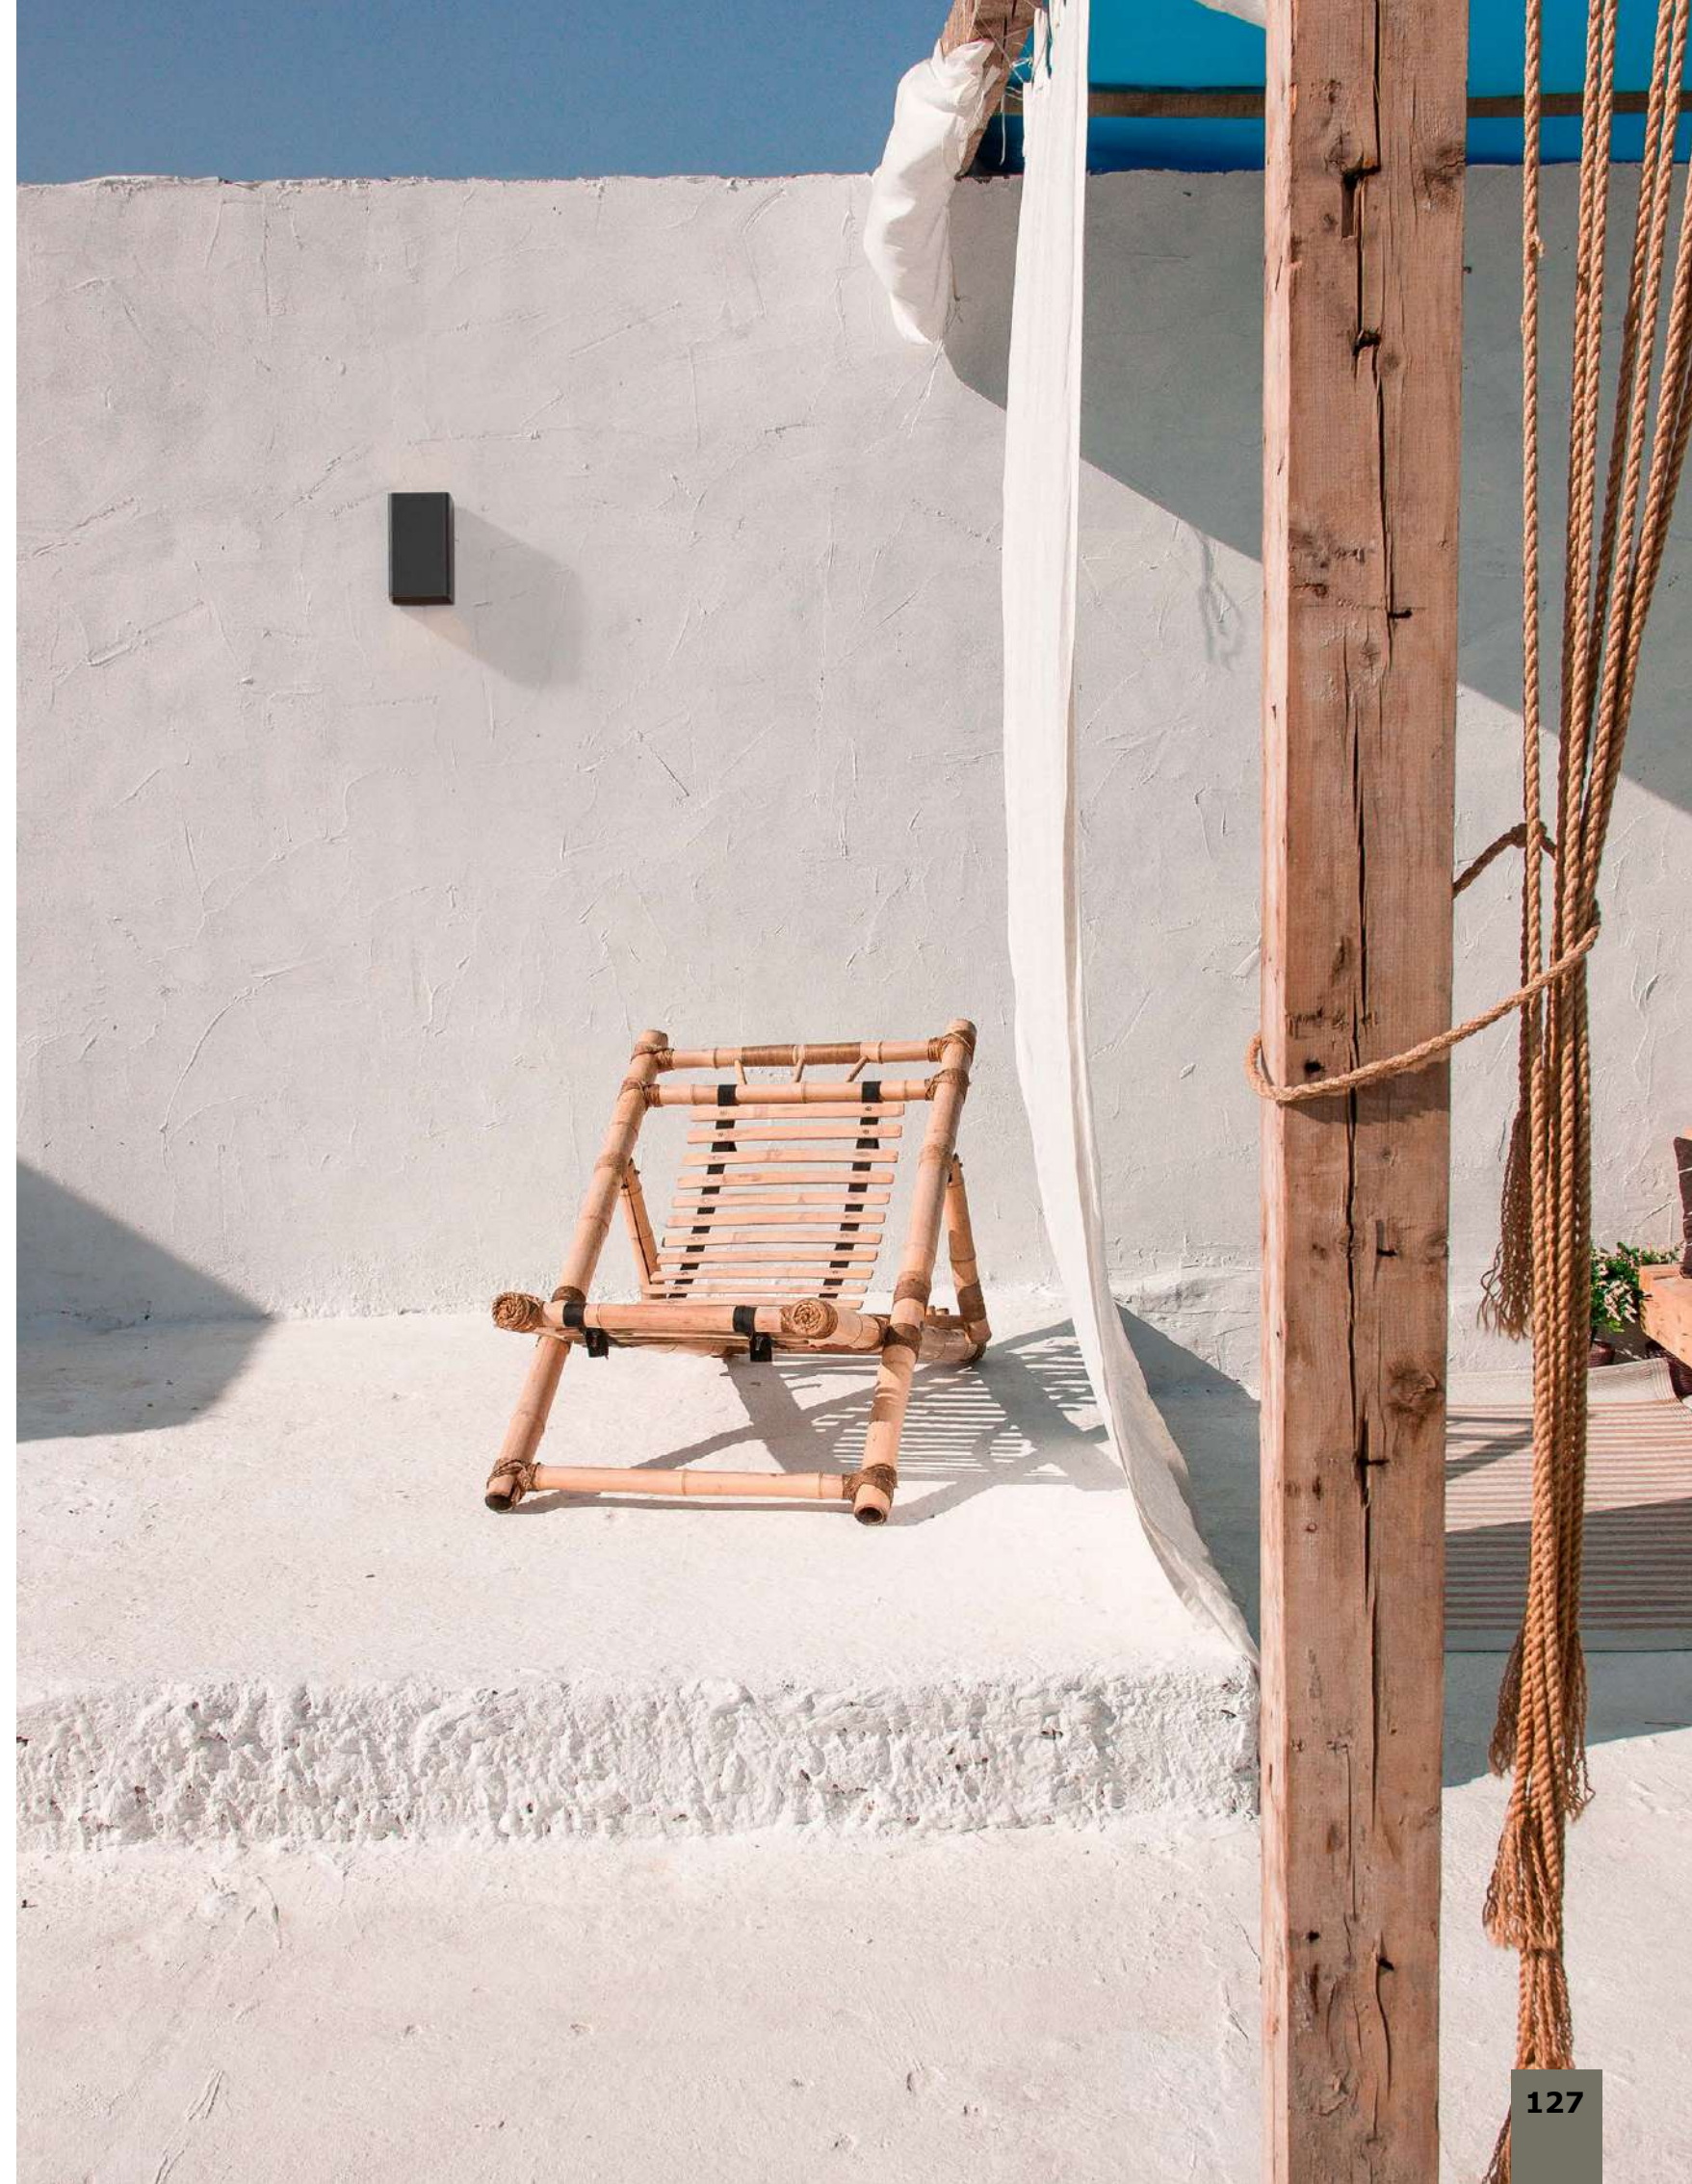

FEDOR - 9492630
Anthracite Die-Casting Aluminium & Clear Glass
LED 7.7 Watt 282Lm
3000K 220-240V
Beam Angle 253° IP65
L: 15.6 W: 3.8 H: 9.7 cm
LED IP65 WARM WHITE

COMBO - 9492600
Anthracite Die-Casting Aluminium & Clear Acrylic
LED 7.5 Watt 265Lm
3000K 220-240V
Beam Angle 170° IP65
D: 16 W: 4.6 H: 16.5 cm
LED IP65 WARM WHITE

GOA - 9192171
Anthracite Die-Casting Aluminium & Clear Acrylic
LED G9 1x5 Watt
220-240 Volt
Bulb Excluded IP65
D: 7.7 W: 7.6 H: 14.4 cm
BULB EXCL. IP65