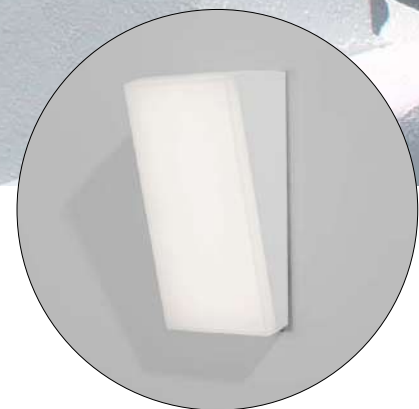

KEEN - 9270015
Sandy Black Aluminium
Acrylic Diffuser
LED 12 Watt 1080Lm
3000K 220-240 Volt 50Hz
Beam Angle 108° IP65
L: 9 W: 7 H: 18 cm

KEEN - 9270016
Sandy White Aluminium
Acrylic Diffuser
LED 12 Watt 1080Lm
3000K 220-240 Volt 50Hz
Beam Angle 108° IP65
L: 9 W: 7 H: 18 cm