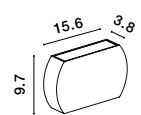

IP65

FEDOR - 9492630
Anthracite Die-Casting Aluminium & Clear Glass
LED 7.7 Watt 282Lm
3000K 220-240V
Beam Angle 253° IP65
L: 15.6 W: 3.8 H: 9.7 cm
LED IP65 WARM WHITE