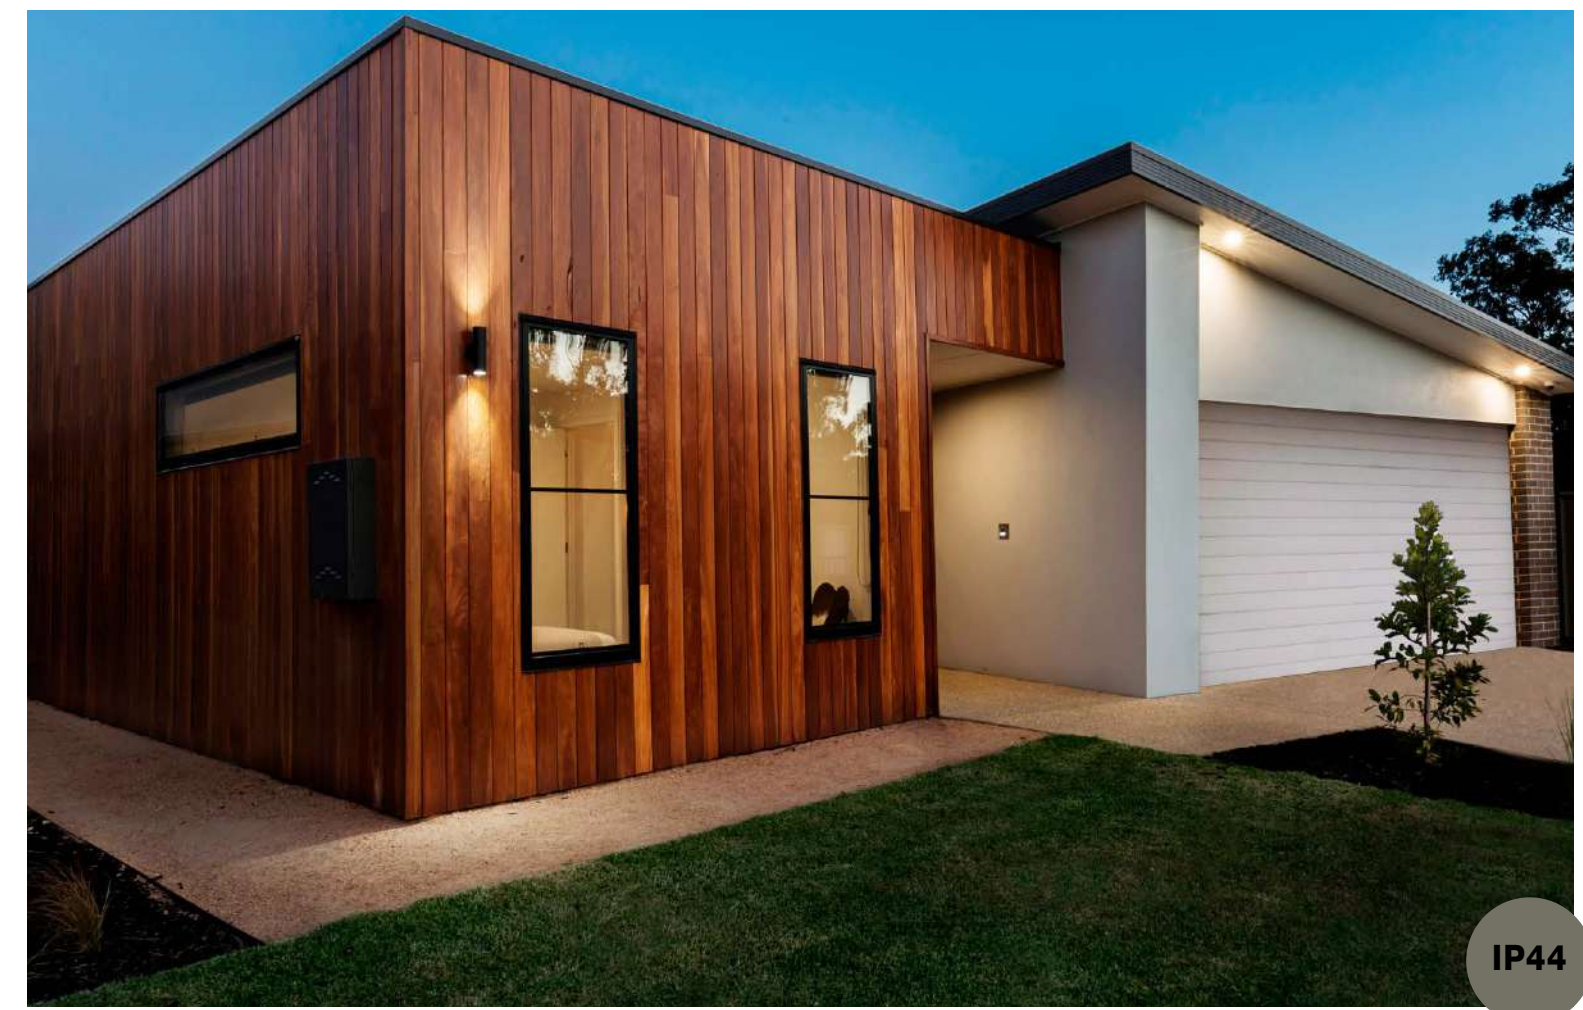

IP44

NODUS - 773221
Dark Gray Aluminium
Glass Diffuser
LED GU10 1x7 Watt
220-240 Volt IP54
Bulb Excluded
Light Down
D: 6.5 W: 10.4 H: 11 cm

NODUS - 773223
Dark Gray Aluminium
Glass Diffuser
LED GU10 2x7 Watt
220-240 Volt IP54
Bulb Excluded
Light Up & Down
D: 6.5 W: 10.4 H: 18 cm

NODUS - 773222
Antique Brown Aluminium
Glass Diffuser
LED GU10 1x7 Watt
220-240 Volt IP54
Bulb Excluded
Light Down
D: 6.5 W: 10.4 H: 11 cm

NODUS - 773224
Antique Brown Aluminium
Glass Diffuser
LED GU10 2x7 Watt
220-240 Volt IP54
Bulb Excluded
Light Up & Down
D: 6.5 W: 10.4 H: 18 cm

LIMBIO - 9010622
Black ABS
Glass Diffuser
LED GU10 2x7 Watt
Bulb Excluded IP44
Light Up & Down
D: 8 W: 8.5 H: 16 cm

LIMBIO - 9010621
White Acrylic
Glass Diffuser
LED GU10 2x7 Watt
Bulb Excluded IP44
Light Up & Down
D: 8 W: 8.5 H: 16 cm