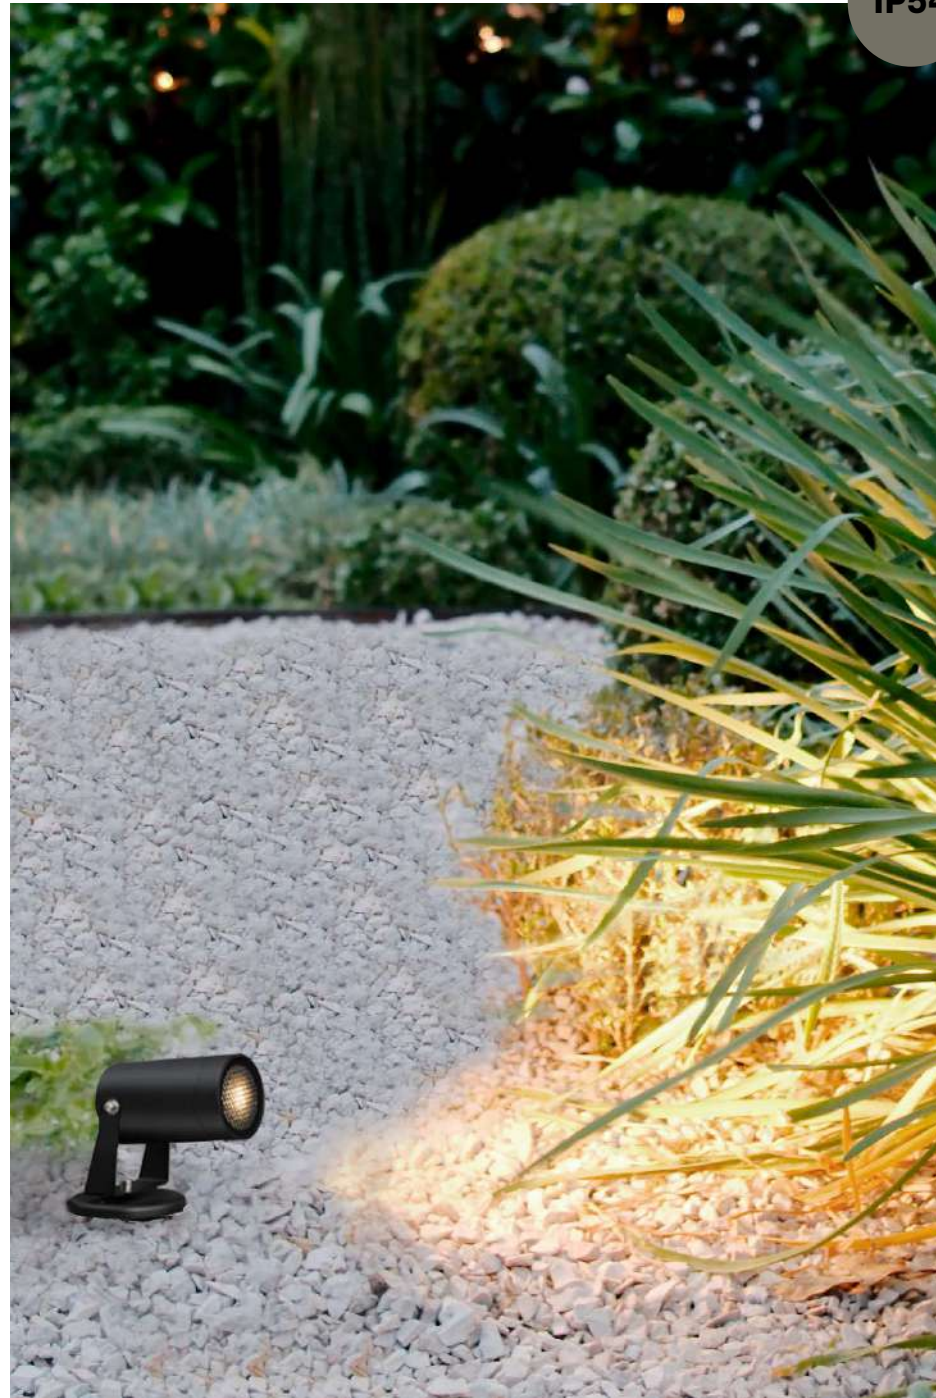

IP65

Rotating & Adjustable

VIDA - 9026128
Black Aluminium & Clear Glass
LED GU10 1x10 Watt
220-240 Volt
Bulb Excluded IP65
D: 7 W: 9.5 H: 21 cm

Rotating & Adjustable

CALIX - 9172870
Black Aluminium & Clear Glass
LED 3W Watt 273Lm
3000K 220-240 Volt
Beam Angle 24° IP65
D: 40 W: 7.3 H: 22.5 cm

IP54