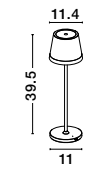

SEINA - 9223405

Dimmable
Sandy Olive Green Aluminium & Acrylic
LED 2 Watt 192Lm
2700K DC 5 Volt IP54
Switch On/Off/ USB Type C Wire
Rechargeable with PG base
D: 11.4 H: 39.5 cm