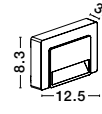

LUTON - 8403626
Dark Gray ABS
LED 1.2 Watt
150Lm 3000K IP65
100-220 Volt 50Hz
RC Driver Included
L: 12.5 W: 3.3 H: 8.3 cm