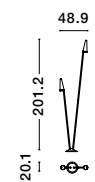

# FLOOR & WALL

IP54

**MABEL - 9002869**

Black Aluminium  
& Clear Glass  
LED 8.5 Watt 590Lm  
3000K 220-240 Volt  
Beam Angle 36° IP54  
Cable Length: 64 cm  
D: 7.8 W: 7.8 H: 150 cm

**MABEL - 9002870**

Black Aluminium  
& Clear Glass  
LED 17 Watt 1190Lm  
3000K 220-240 Volt  
Beam Angle 36° IP54  
Cable Length: 35 cm  
D: 48.9 W: 20.1 H: 201.2 cm