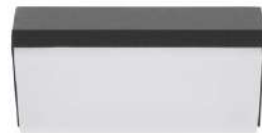

ZENON - 9492610
Anthracite Die-Casting
Aluminium & Frost Acrylic
LED 10 Watt 558Lm
3000K 220-240V
Beam Angle 114° IP65
L: 18 W: 7.5 H: 9 cm