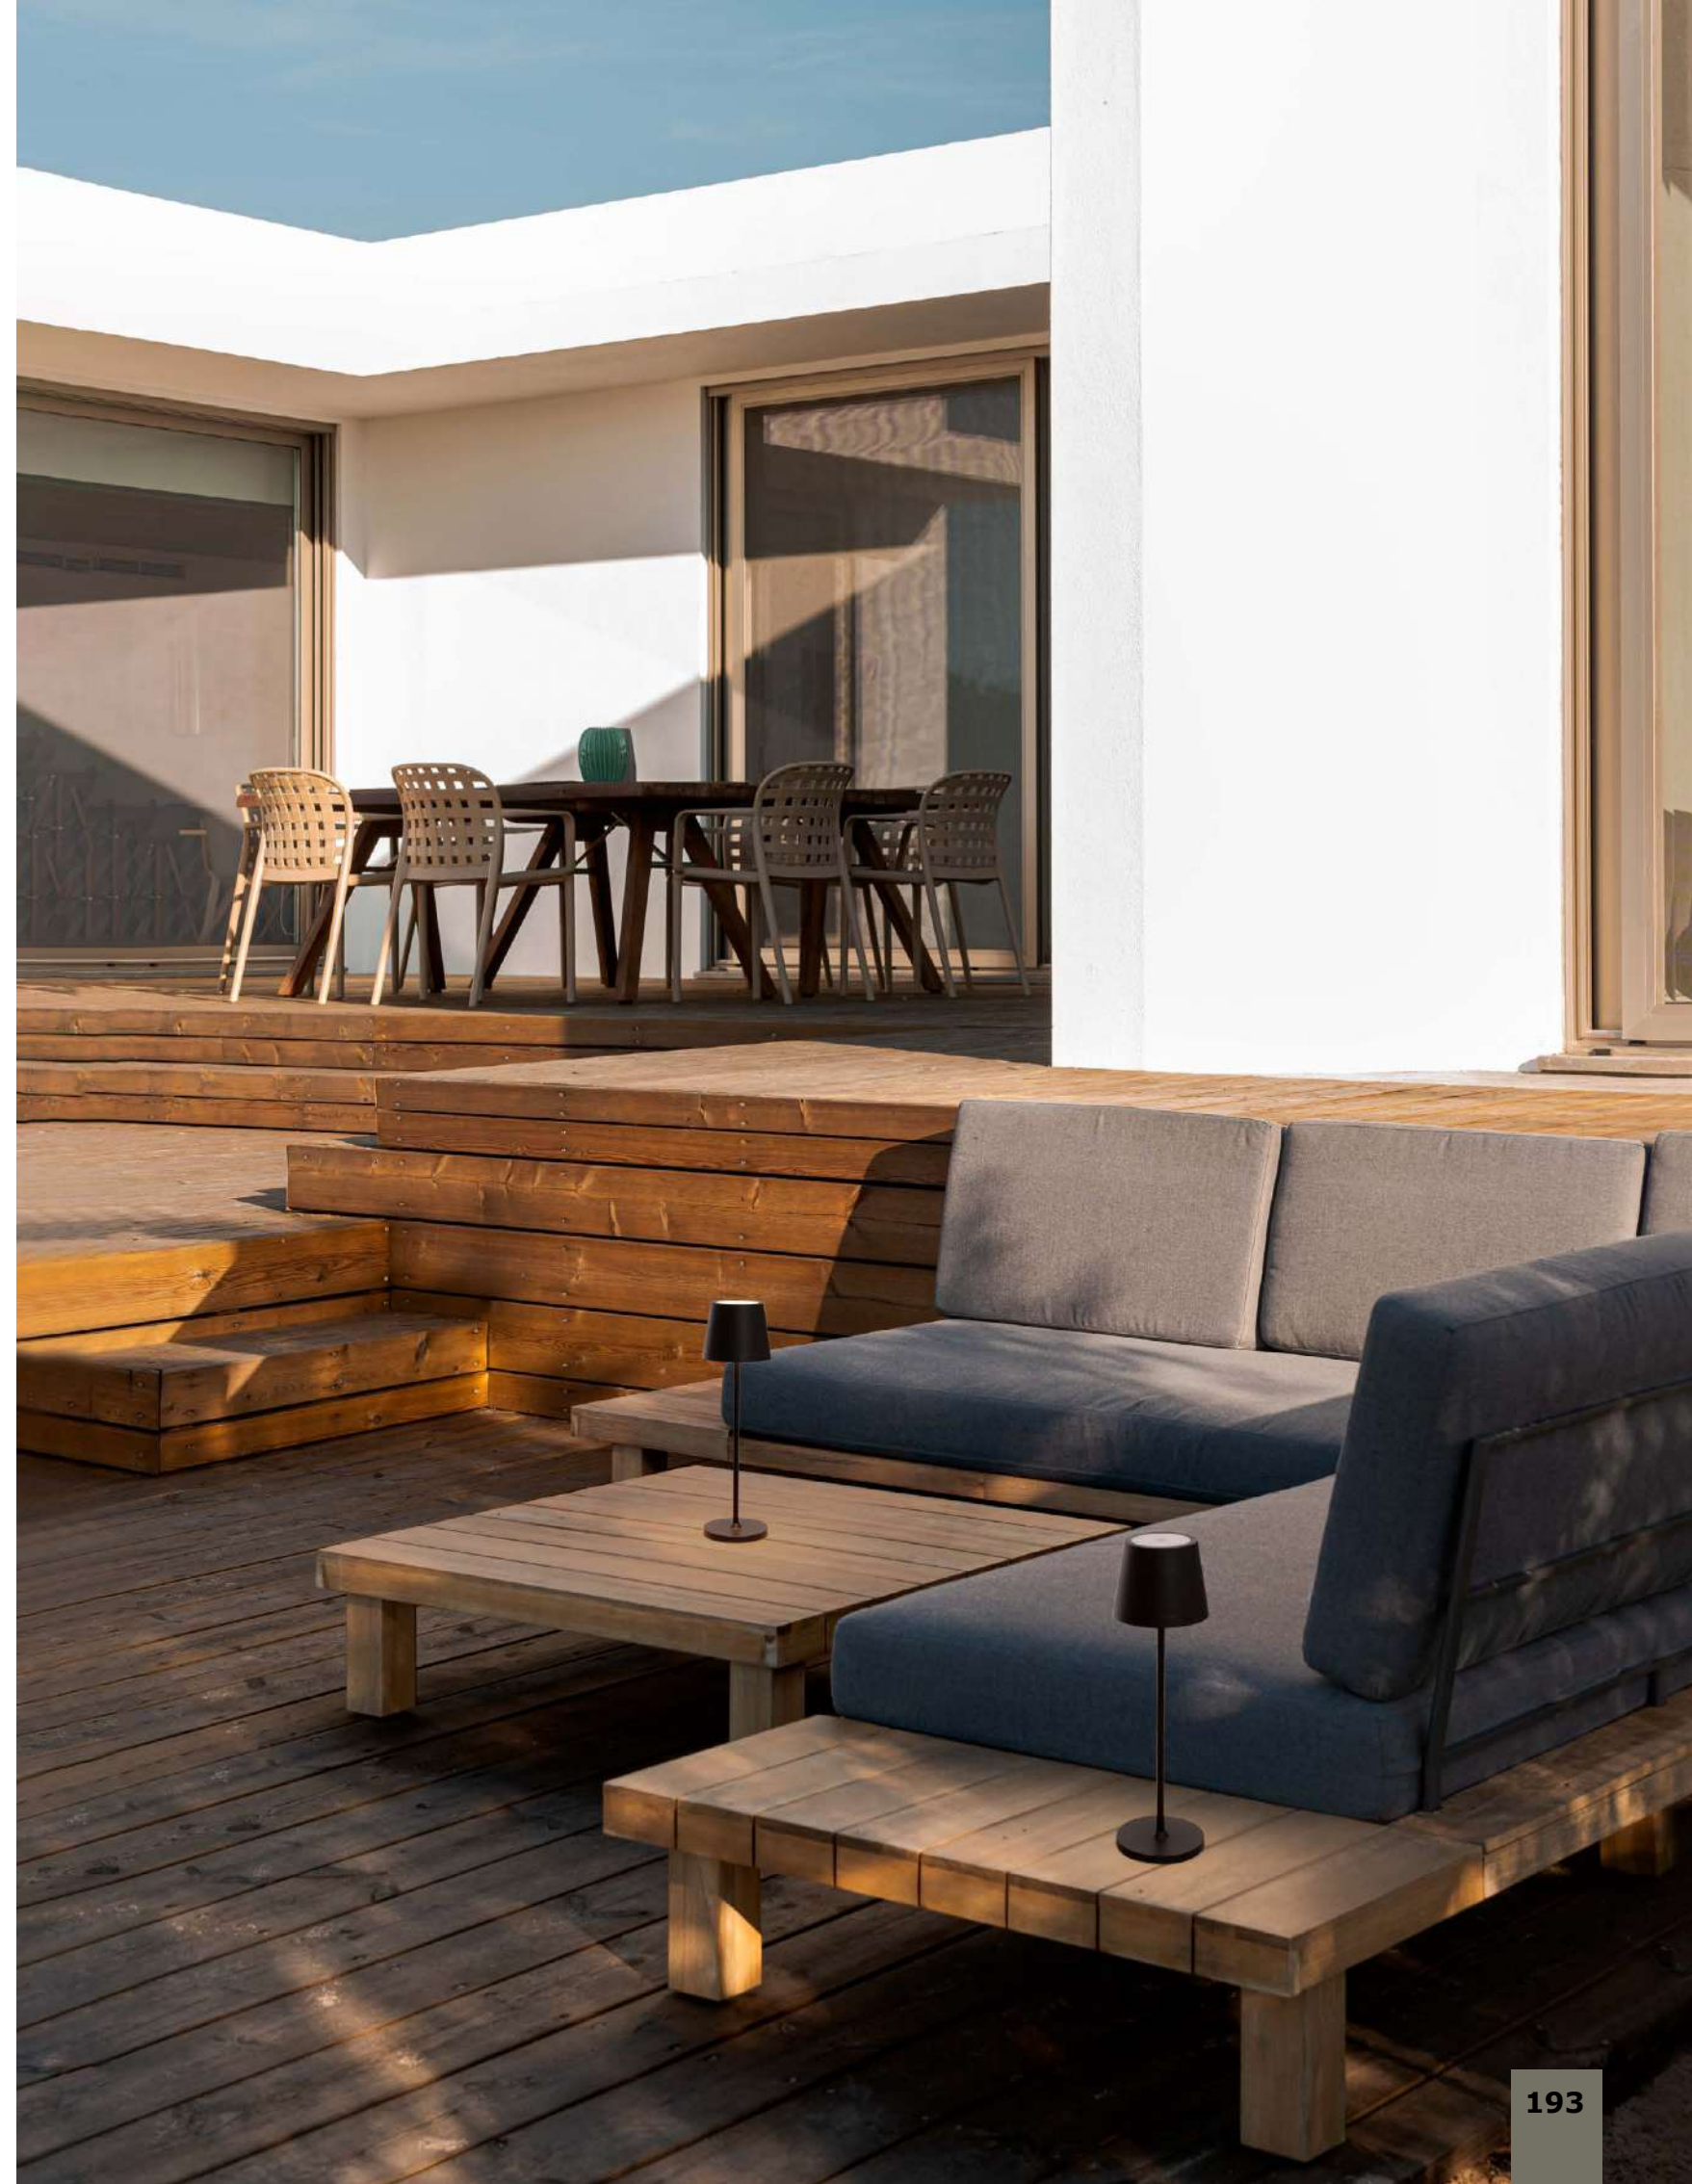

Charging time: 4.5hrs
• Touch 1: 100% of light - 10hrs
• Touch 2: 50% of light - 20 hrs

IP54

TWO DIFFERENT TYPES OF CHARGING

SEINA - 9223406
Dimmable
Sandy Black Aluminium & Acrylic
LED 2 Watt 192Lm
2700K DC 5 Volt IP54
Switch On/Off
Rechargeable with PG base or White USB Type C Wire
D: 11.4 H: 39.5 cm

SEINA - 9223407
Dimmable
Sandy White Aluminium & Acrylic
LED 2 Watt 192Lm
2700K DC 5 Volt IP54
Switch On/Off
Rechargeable with PG base or White USB Type C Wire
D: 11.4 H: 39.5 cm

BASE - 9223408
Sandy Black Aluminium
PG Recharging Base Compatible with codes 9223406 & 9223407

ADAPTOR - 9223409
Black adaptor 5V 2A

ADAPTOR - 9223410
White adaptor 5V 2A