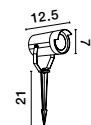

KIMIKO . 9026127

Black Aluminium
& Clear Glass
LED GU10 1x10 Watt
220-240 Volt
Bulb Excluded IP54
D: 7 W: 12.5 H: 21 cm