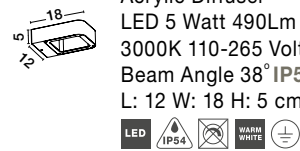

ACQUA - 713312

Dark Gray Aluminium
Acrylic Diffuser
LED 5 Watt 490Lm
3000K 110-265 Volt 50Hz
Beam Angle 38° IP54
L: 12 W: 18 H: 5 cm