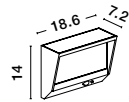

VALOR - 9492540
Anthracite Die-Casting Aluminium
& Frost Acrylic
LED 2 Watt 104Lm
3000K 3.7 Volt
Beam Angle 86° IP65
Switch On/Off
L: 18.6 W: 7.2 H: 14 cm