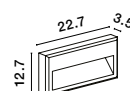

RIO - 9492670

Anthracite Die-Casting Aluminium & Clear Glass
LED 6 Watt 122.31Lm
3000K 220-240V
Beam Angle 266° IP65
L: 22.7 W: 3.5 H: 12.7 cm