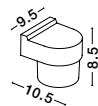

DARF - 9925665
Sandy Black Aluminium
ABS Diffuser
LED 5 Watt 420Lm
3000K 100-240 Volt 50Hz
Beam Angle 104° IP65
Light Down
D: 9.5 W: 10.5 H: 8.5 cm