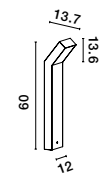

BRIGITTA - 9020929
Black Aluminium
& Anti-Glare Acrylic Diffuser
LED 6 Watt 501Lm
3000K 100-240V IP65
L: 12 W: 13.7 H: 60 cm