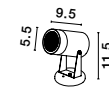

Rotating & Adjustable

**CALIX - 9172870**  
Black Aluminium & Clear Glass  
LED 3W Watt 273Lm  
3000K 220-240 Volt  
Beam Angle 24° IP65  
D: 40 W: 7.3 H: 22.5 cm

IP54

Rotating & Adjustable

**DESTRY - 9136184**  
Black Aluminium & Clear Glass  
Honeycomb Antiglare Diffuser  
LED GU10 1x10 Watt  
220-240 Volt  
Bulb Excluded IP54  
D: 5.5 W: 9.5 H: 11.5 cm