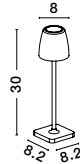

IP54

**IP54** PORTABLE

Charging time: 7-8hrs  
 • Touch 1: 100% of light - 8-9hrs  
 • Touch 2: 5% of light - 280 hrs

**COLT - 9223412**

Dimmable  
 Sandy Rust Brown Die-Casting Aluminium & Acrylic  
 LED 2 Watt 207Lm 3000K IP54  
 Beam Angle 62° DC 5 Volt  
 Switch On/Off USB Wire  
 D: 8 H: 30 cm