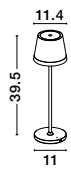

SEINA - 9223406
Dimmable
Sandy Black Aluminium & Acrylic
LED 2 Watt 192Lm
2700K DC 5 Volt IP54
Switch On/Off
Rechargeable with PG base or White USB Type C Wire
D: 11.4 H: 39.5 cm