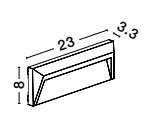

LUTON - 8403622
Dark Gray ABS
LED 1.6 Watt
212Lm 3000K IP65
100-220 Volt 50Hz
RC Driver Included
L: 23 W: 3.3 H: 8 cm