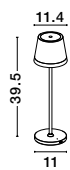

Charging time: 4.5hrs
• Touch 1: 100% of light - 10hrs
• Touch 2: 50% of light - 20 hrs

IP54

TWO DIFFERENT TYPES OF CHARGING

SEINA - 9223406
Dimmable
Sandy Black Aluminium & Acrylic
LED 2 Watt 192Lm
2700K DC 5 Volt IP54
Switch On/Off
Rechargeable with PG base or White USB Type C Wire
D: 11.4 H: 39.5 cm

SEINA - 9223407
Dimmable
Sandy White Aluminium & Acrylic
LED 2 Watt 192Lm
2700K DC 5 Volt IP54
Switch On/Off
Rechargeable with PG base or White USB Type C Wire
D: 11.4 H: 39.5 cm

BASE - 9223408
Sandy Black Aluminium
PG Recharging Base Compatible with codes 9223406 & 9223407

ADAPTOR - 9223409
Black adaptor 5V 2A

ADAPTOR - 9223410
White adaptor 5V 2A