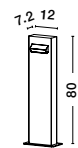

ZELDA - 9020922
Black Aluminium
& Anti-Glare Acrylic Diffuser
LED 6 Watt 301Lm
3000K 100-240V IP65
L: 12 W: 7.2 H: 80 cm