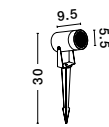

IP65

Rotating & Adjustable

VIDA - 9026128
Black Aluminium & Clear Glass
LED GU10 1x10 Watt
220-240 Volt
Bulb Excluded IP65
D: 7 W: 9.5 H: 21 cm

Rotating & Adjustable

CALIX - 9172870
Black Aluminium & Clear Glass
LED 3W Watt 273Lm
3000K 220-240 Volt
Beam Angle 24° IP65
D: 40 W: 7.3 H: 22.5 cm

IP54

Rotating & Adjustable

DESTRY - 9136184
Black Aluminium & Clear Glass
Honeycomb Antiglare Diffuser
LED GU10 1x10 Watt
220-240 Volt
Bulb Excluded IP54
D: 5.5 W: 9.5 H: 11.5 cm

Rotating & Adjustable

DESTRY - 9136183
Black Aluminium & Clear Glass
Honeycomb Antiglare Diffuser
LED GU10 1x10 Watt
220-240 Volt
Bulb Excluded IP54
D: 5.5 W: 9.5 H: 30 cm