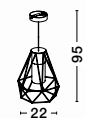

LED IP65 WARM WHITE

**CARINA - 9060213**  
 Black Aluminium  
 LED 6 Watt 279.54 Lm  
 3000K 220-240V IP65  
 D: 18 W: 27 H: 90 cm

LED IP65 WARM WHITE

IP65

IP54

**ISIDORA - 870426**  
 Black Die-Casting Aluminium  
 Clear Glass  
 LED E27 1x12 Watt  
 220-240 Volt IP54  
 Bulb Excluded  
 D: 25 W: 27 H: 40 cm