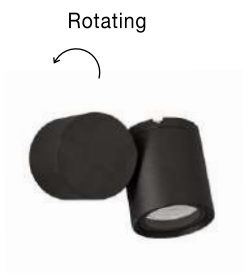

IP54

FOCUS - 9207912

Black Aluminium
Glass Diffuser
LED GU10 1x7 Watt
100-240 Volt IP54
Bulb Excluded
D: 6.8 W: 11.5 H: 9.5 cm