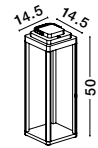

FIGI - 9923500

Dimmable

Anthracite Die-Casting Aluminium

LED 2 Watt 271.41Lm

3000K DC 5 Volt

Beam Angle 108° IP65

Touch Lamp / Battery / USB Wire

L: 14.5 W: 14.5 H: 50 cm