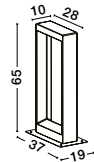

**BEV - 9540216**  
 Gray Cement  
 Glass Diffuser  
 LED 5 Watt 200Lm  
 3000K 120-230V IP65  
 L: 20 W: 20 H: 70 cm

IP65

IP65

**CAIRO . 9540217**  
Gray Cement  
Glass Diffuser  
LED 8 Watt 380Lm  
3000K 120-230V IP65  
L: 28 W: 10 H: 35 cm