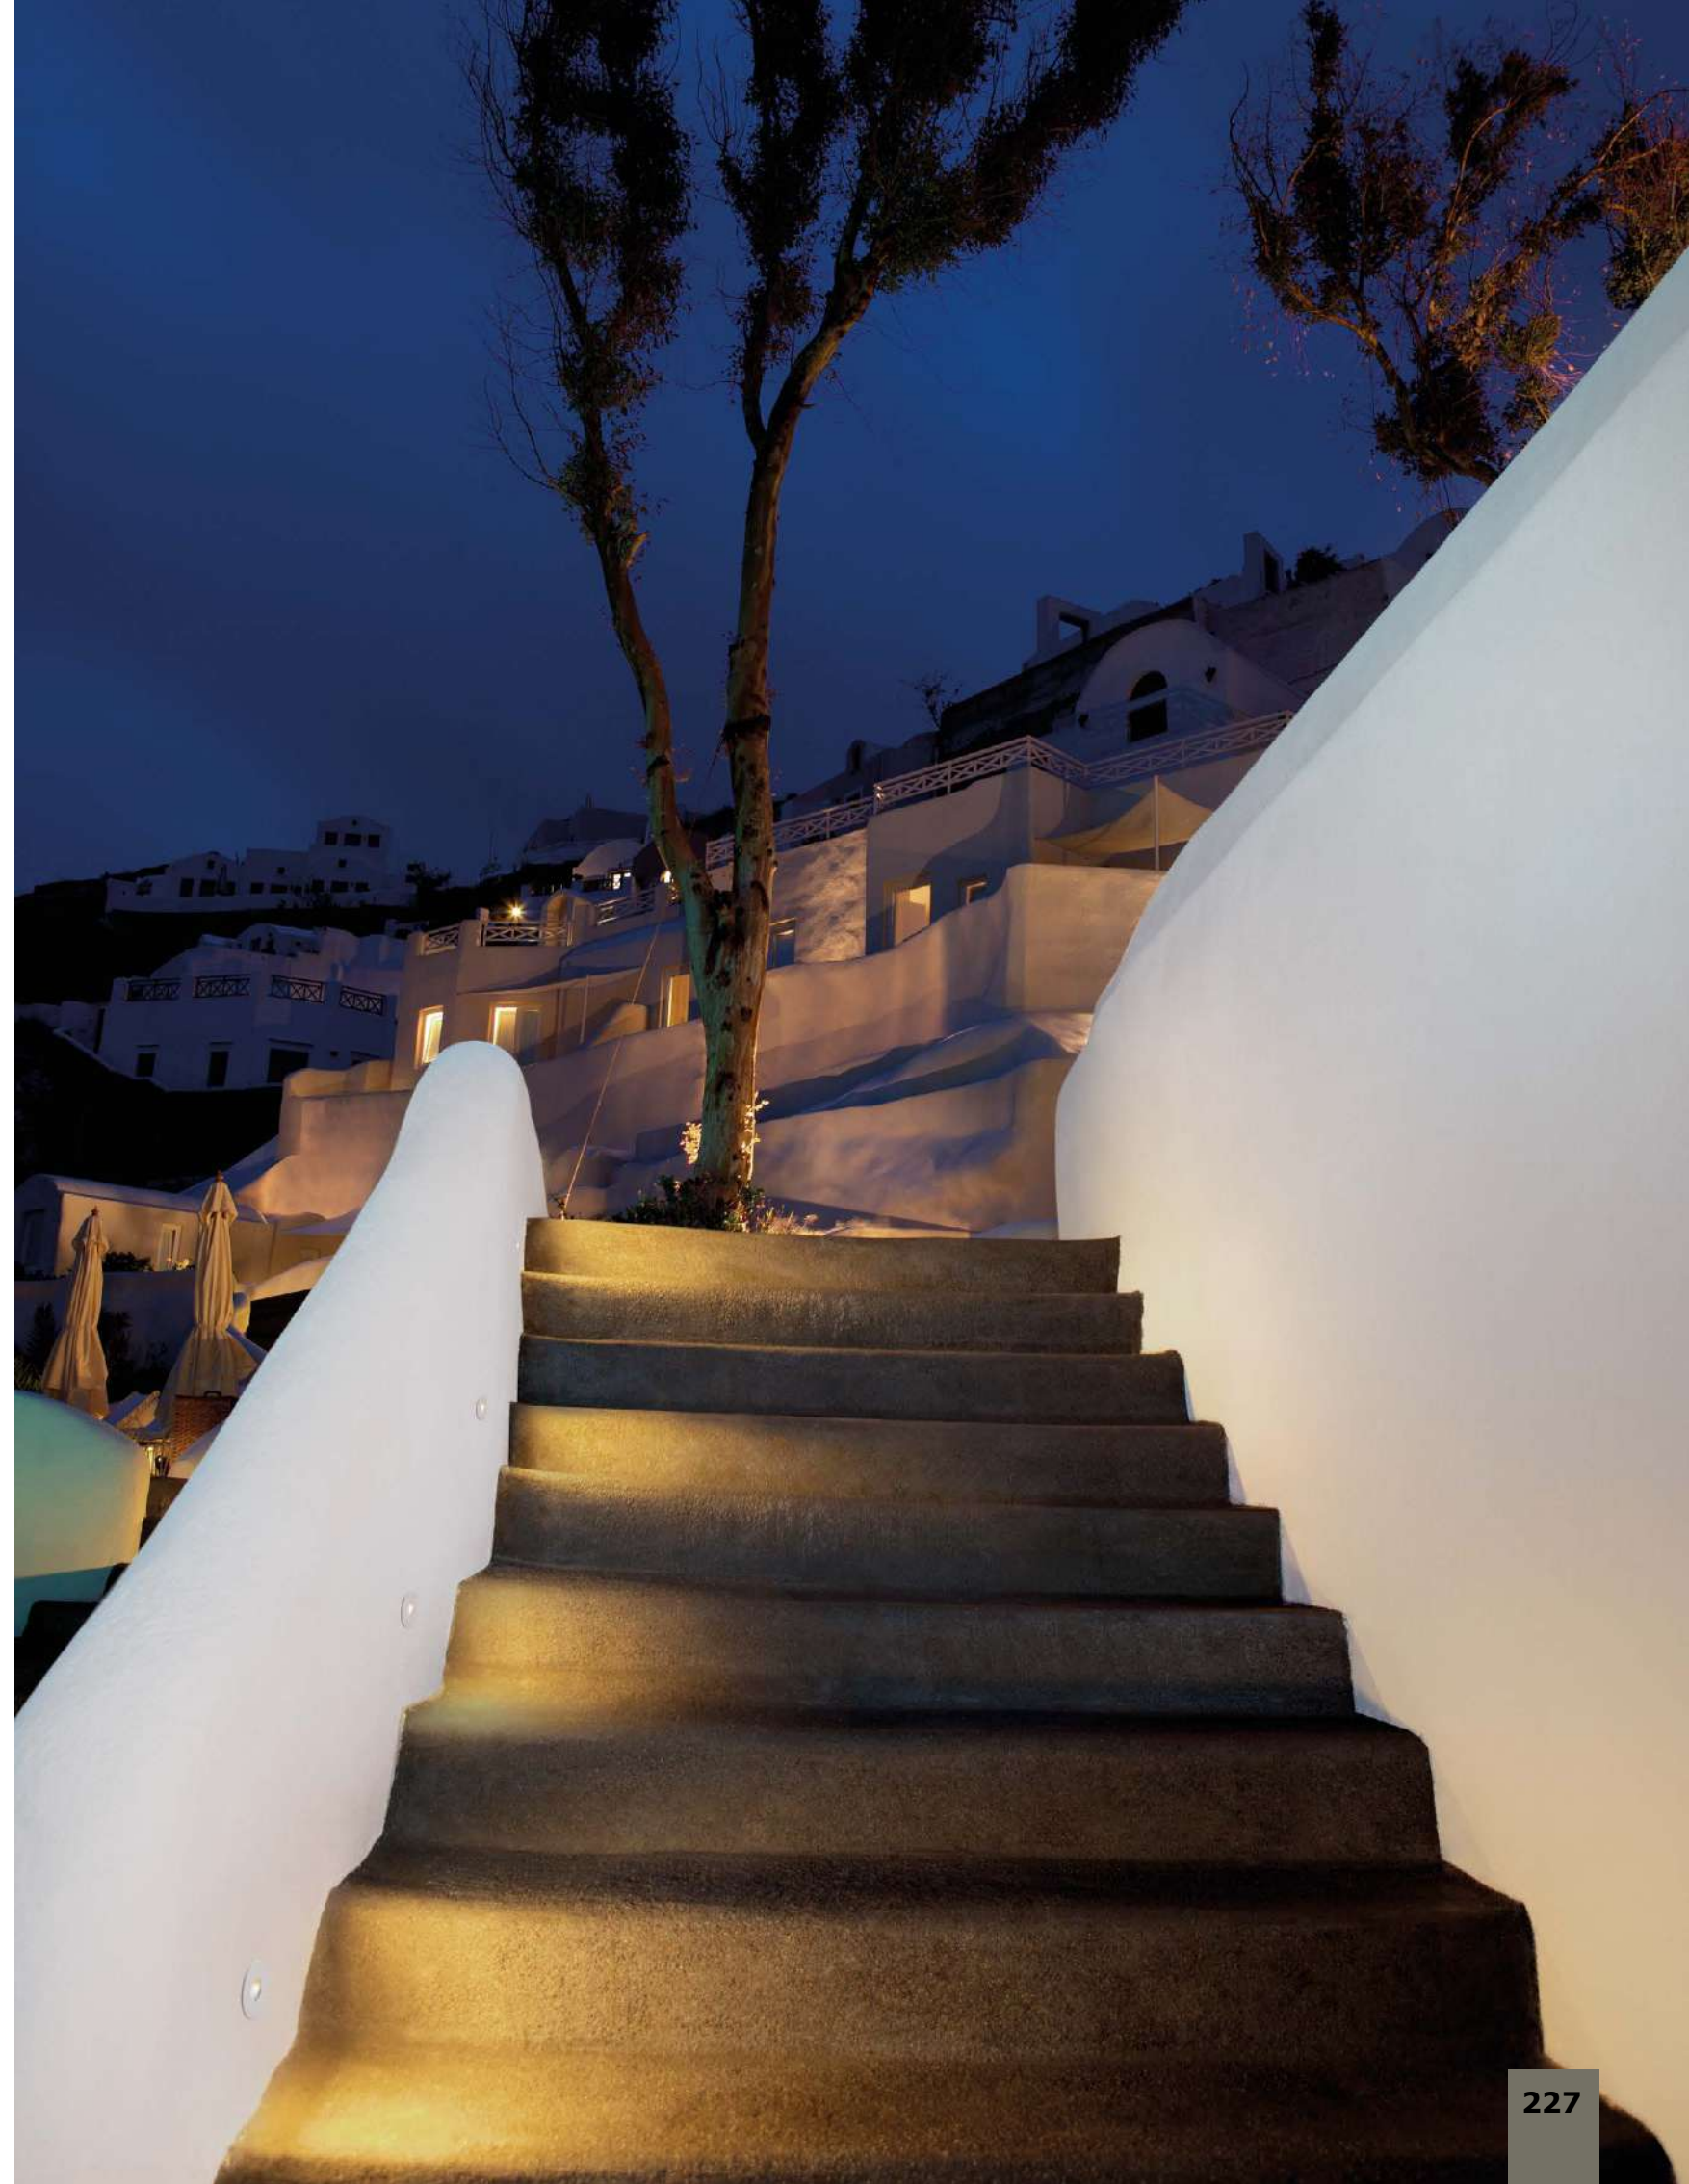

PASSAGIO - 8090801

White Aluminium
LED 1 Watt 18.09Lm 3000K
3 Volt 50Hz IP54
L: 3.7 W: 2.2 H: 3.7 cm
Cut Out: 3.2 cm
Cable Length 1.80m
Connect it with driver 9020170

PASSAGIO - 9045418

Black Aluminium
LED 1 Watt 18.09Lm 3000K
3 Volt 50Hz IP54
L: 3.7 W: 2.2 H: 3.7 cm
Cut Out: 3.2 cm
Cable Length 1.80m
Connect it with driver 9020170

PASSAGIO - 9045514

White Aluminium
LED 1 Watt 32.76Lm 3000K
3 Volt 50Hz IP54
L: 3.7 W: 2.2 H: 3.7 cm
Cut Out: 3.2 cm
Cable Length 1.80m
Connect it with driver 9020170

PASSAGIO - 8058001

White Aluminium
LED 1 Watt 41.36Lm 3000K
3 Volt 50Hz IP54
L: 3.9 W: 2.2 H: 3.9 cm
Cut Out: 3.4 cm
Cable Length 1.80m
Connect it with driver 9020170

PASSAGIO - 9031616

White Aluminium
LED 1 Watt 69.7Lm 3000K
3 Volt 50Hz IP54
D: 3.7 W: 2.2 H: 3.7 cm
Cut Out: 3.2 cm
Cable Length 1.80m
Connect it with driver 9020170

PASSAGIO - 9002601

White Aluminium
LED Chip Cree 2 Watt 40.45Lm
100-240 Volt 50Hz 3000K
Beam 49° IP54
D: 5 W: 5 H: 5 cm
Cut Out: 4.5 cm
Driver Included

IP54