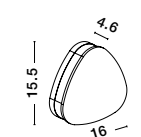

COMBO - 9492600
Anthracite Die-Casting Aluminium & Clear Acrylic
LED 7.5 Watt 265Lm
3000K 220-240V
Beam Angle 170° IP65
D: 16 W: 4.6 H: 16.5 cm
LED IP65 WARM WHITE