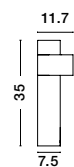

ADURO - 9002871

Black Aluminium & Acrylic
LED 7.6 Watt 460Lm
3000K 200-240 Volt
Beam Angle 78° IP54
D: 7.5 W: 11.7 H: 35 cm