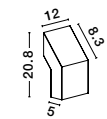

BRIGITTA - 9020928
Black Aluminium
& Anti-Glare Acrylic Diffuser
LED 6 Watt 503Lm
3000K 100-240V IP65
L: 12 W: 8.3 H: 20.8 cm