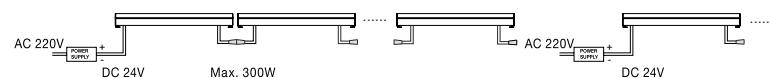

**RGB**

**CONTROLLER - 9011101**

DMX CONTROLLER  
Used to Control Max 1000 pcs

**IP67 WATERPROOF**

**INSTALLATION**

**CONNECTION: 9011161 - 9011162**

**CONNECTION: 9011164**

**WALL WASHER - 9011102**