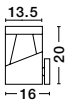

LOCK - 813101

Aluminium Dark Gray
White & Clear Acrylic Diffuser
LED 12 Watt 1047Lm
3000K or 4000K Beam 45°
220-240 Volt 50Hz
AC Driver Included IP54
L: 13.5 W: 16 H: 20 cm