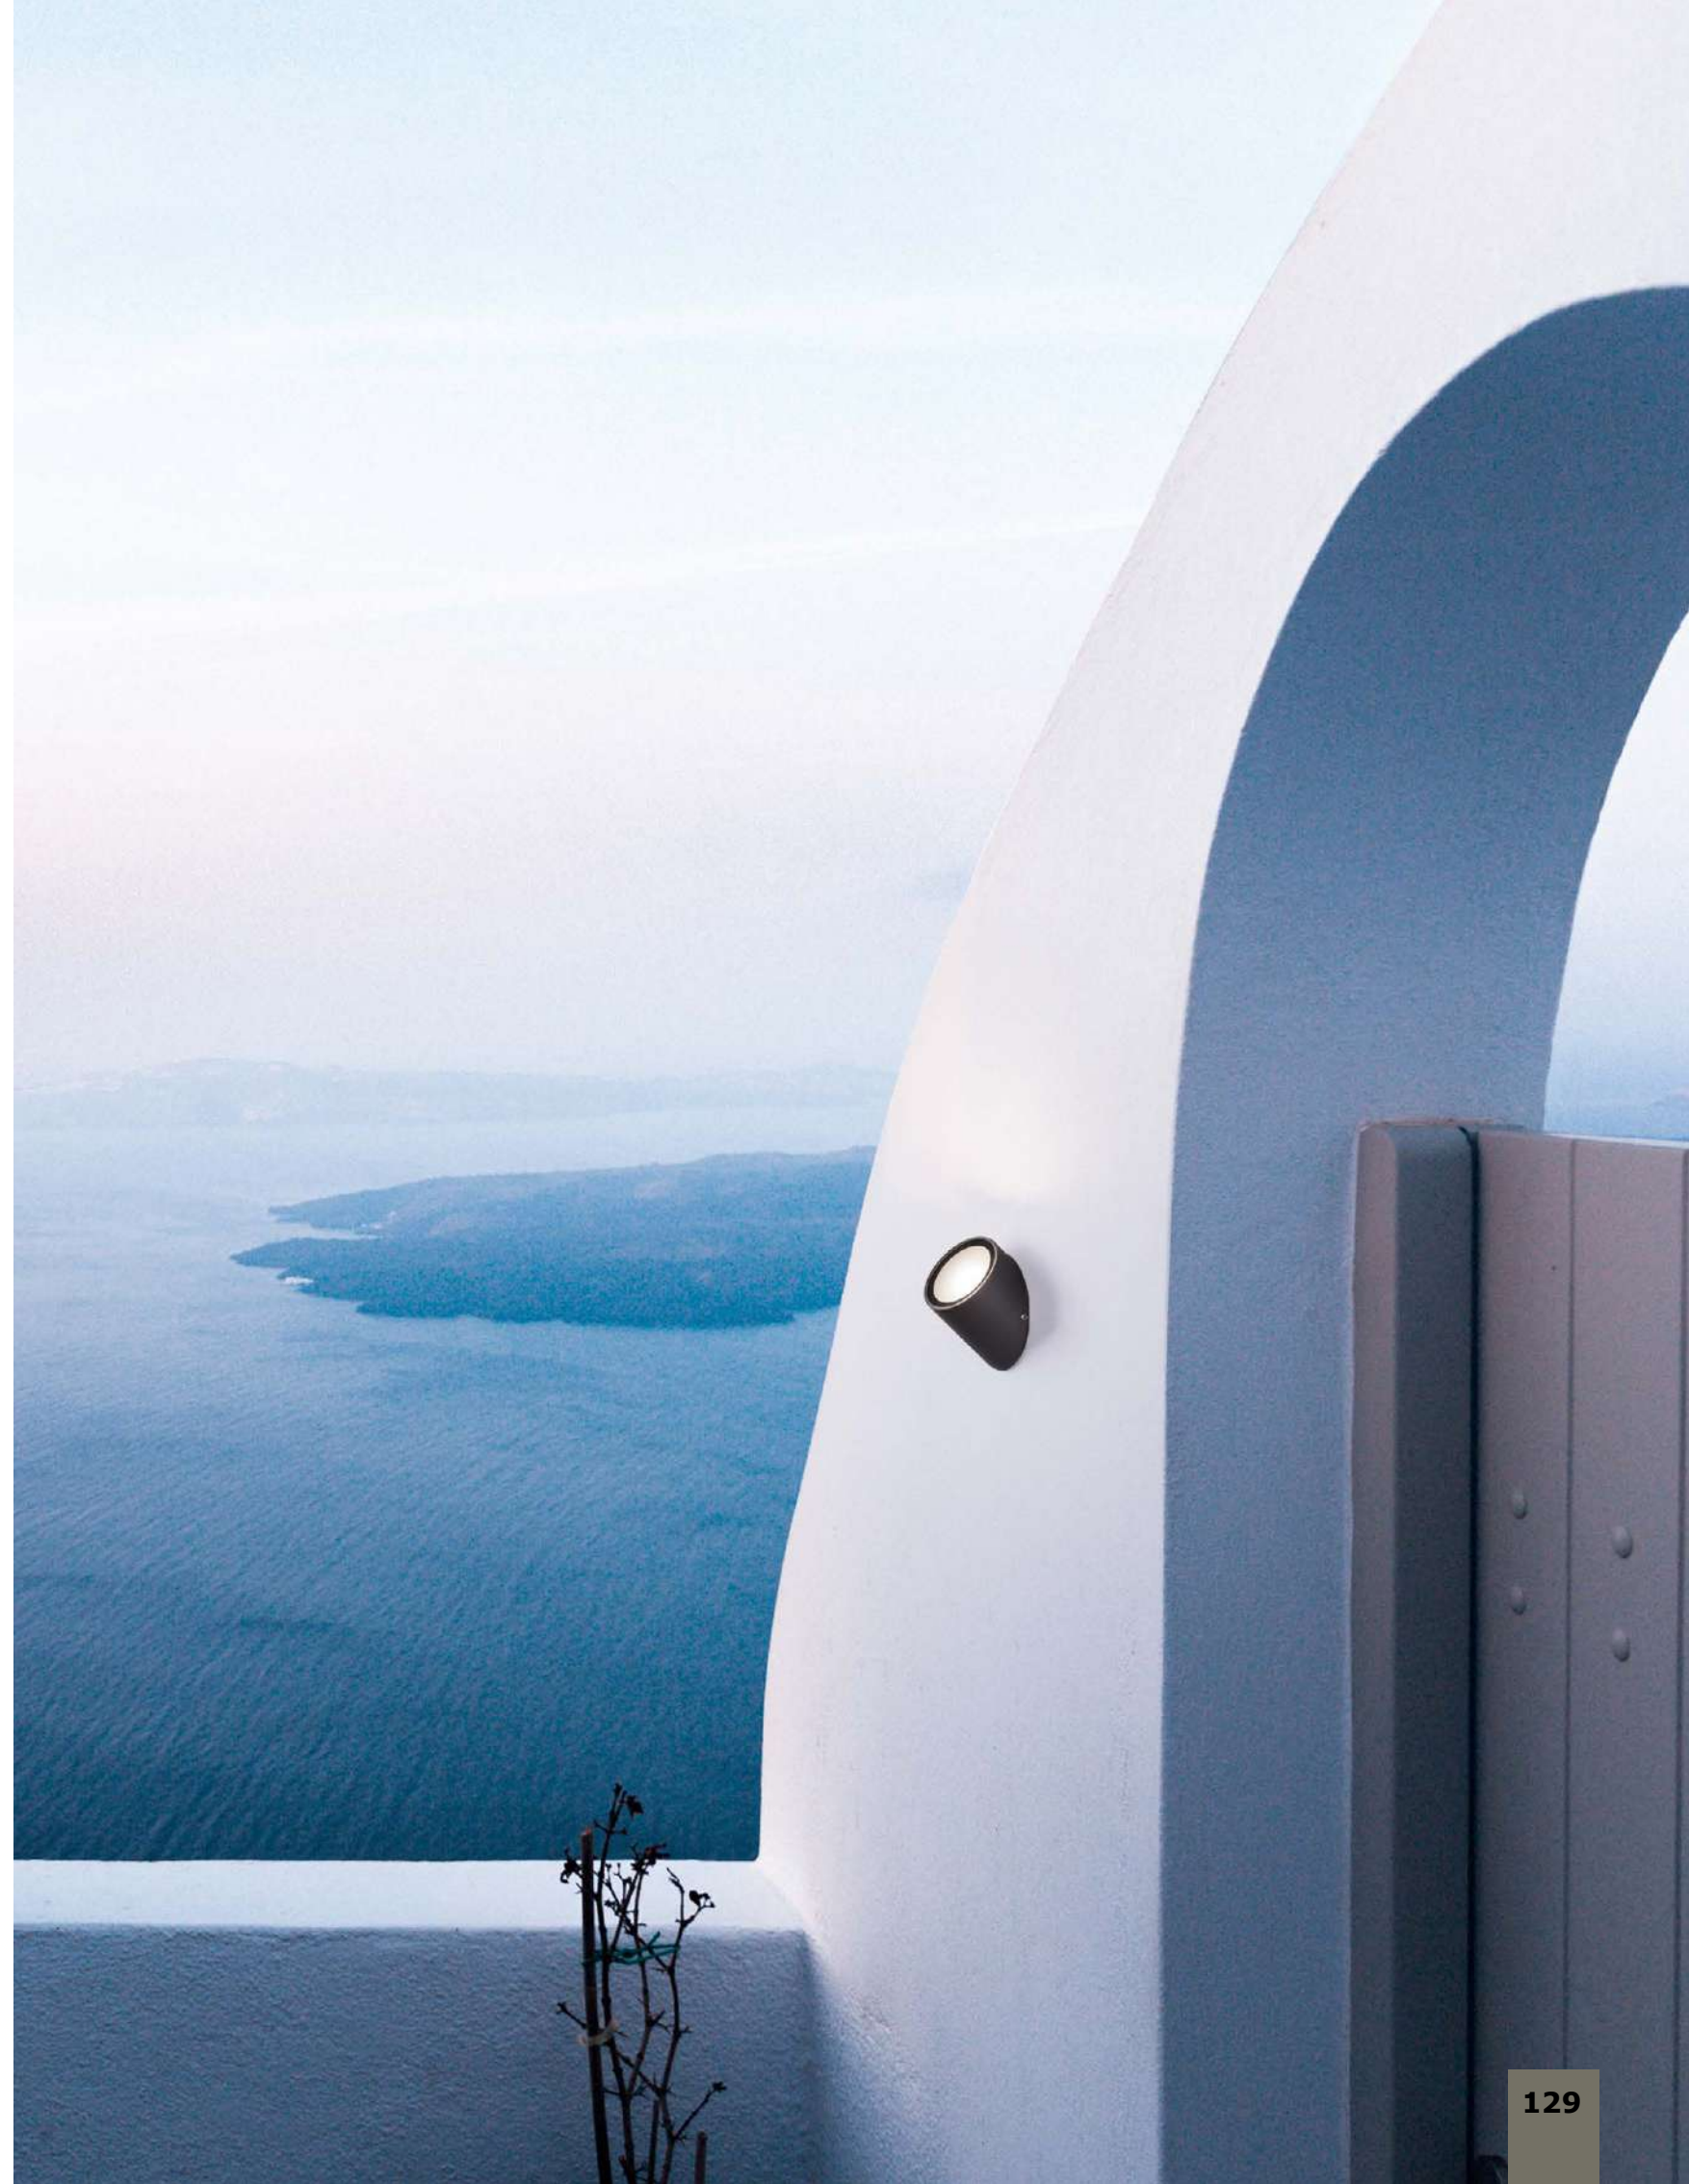

IP54

BRICE - 9136176

Black Aluminium
Glass Diffuser
LED 6 Watt 594Lm
3000K 220-240V IP54
D: 6 W: 12 H: 4 cm

BRICE - 9136177

White Aluminium
Glass Diffuser
LED 6 Watt 594Lm
3000K 220-240V IP54
D: 6 W: 12 H: 4 cm

IP65

CAPO - 9060199

Sandy Black Aluminium
& Tempered Glass Diffuser
LED 3 Watt 184.3Lm
3000K 220-240V IP65
D: 7 W: 6.4 H: 10.5 cm