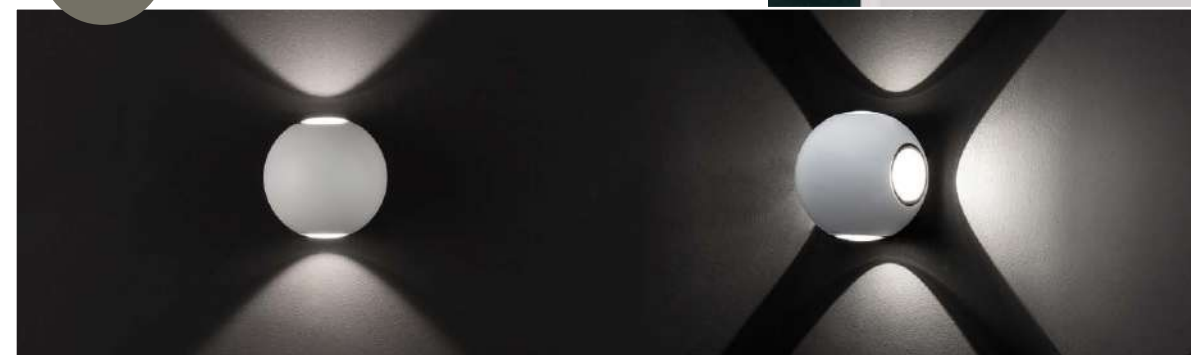

IP54

ZARI - 9226217
Sandy White Aluminium & Glass
Cree LED 2x2 Watt 285Lm
3000K 100-240 Volt 50Hz
Beam Angle 2x38° IP54
L: 5.5 W: 6.5 H: 6.5 cm
Light in 2 directions

COMO - 726217
Sandy White Aluminium & Glass
LED 2x5 Watt 560Lm
3000K 220-240 Volt 50Hz
Beam Angle 2x51° IP54
D: 11 W: 8.5 cm
Light in 2 directions

ZARI - 9226216
Sandy Black Aluminium & Glass
Cree LED 2x2 Watt 285Lm
3000K 100-240 Volt 50Hz
Beam Angle 2x38° IP54
L: 5.5 W: 6.5 H: 6.5 cm
Light in 2 directions

COMO - 852436
Sandy White Aluminium & Glass
LED 4x1 Watt 265Lm
3000K 220-240 Volt 50Hz
Beam Angle 4x51° IP54
D: 11 W: 8.5 cm
Light in 4 directions

ZARI - 9226215
Sandy White Aluminium & Glass
Osram LED 4x1 Watt 265Lm
3000K 100-240 Volt 50Hz
Beam Angle 4x38° IP54
L: 5.5 W: 6.5 H: 6.5 cm
Light in 4 directions

ZARI - 9226214
Sandy Black Aluminium & Glass
Osram LED 4x1 Watt 265Lm
3000K 100-240 Volt 50Hz
Beam Angle 4x38° IP54
L: 5.5 W: 6.5 H: 6.5 cm
Light in 4 directions

IP54