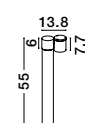

FOCUS - 9279112

Black Aluminium
Glass Diffuser
LED GU10 1x7 Watt
100-240 Volt IP54
Bulb Excluded
D: 6.8 W: 13.8 H: 55 cm