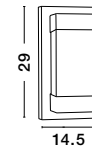

LETO . 9060203

Sandy Black Aluminium
Acrylic Diffuser
LED 18 Watt 2132Lm
3000K 220-240V
Beam Angle 120° IP65
L: 14.5 W: 10.2 H: 29 cm