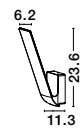

IP65

VITORIA - 8401030
Dark Gray Aluminium
LED 5 Watt 522Lm
3000K 220-240 Volt 50Hz
Beam Angle 120° IP65
AC Driver Included
L: 6.2 W: 12 H: 23.6 cm

Rotating

FOCUS - 752470

Dark Gray Aluminium & Glass
Osram LED 6 Watt 420Lm
3000K 220-240 Volt 50Hz
Beam Angle 44° IP54
L: 8.5 W: 14 H: 12 cm

Rotating

GRAVITY - 810067

Dark Gray Die-Casting Aluminium
Acrylic Diffuser
LED 12.5 Watt 591.13Lm
3000K 220-240 Volt 50Hz
Rotation IP54
D: 14 W: 4.8 H: 14 cm

Rotating

PIER - 810066

Dark Gray Die-Casting Aluminium
Acrylic Diffuser
LED 13 Watt 723.32Lm
3000K 220-240 Volt 50Hz
Rotation IP54
L: 14 W: 4.8 H: 14 cm

IP54