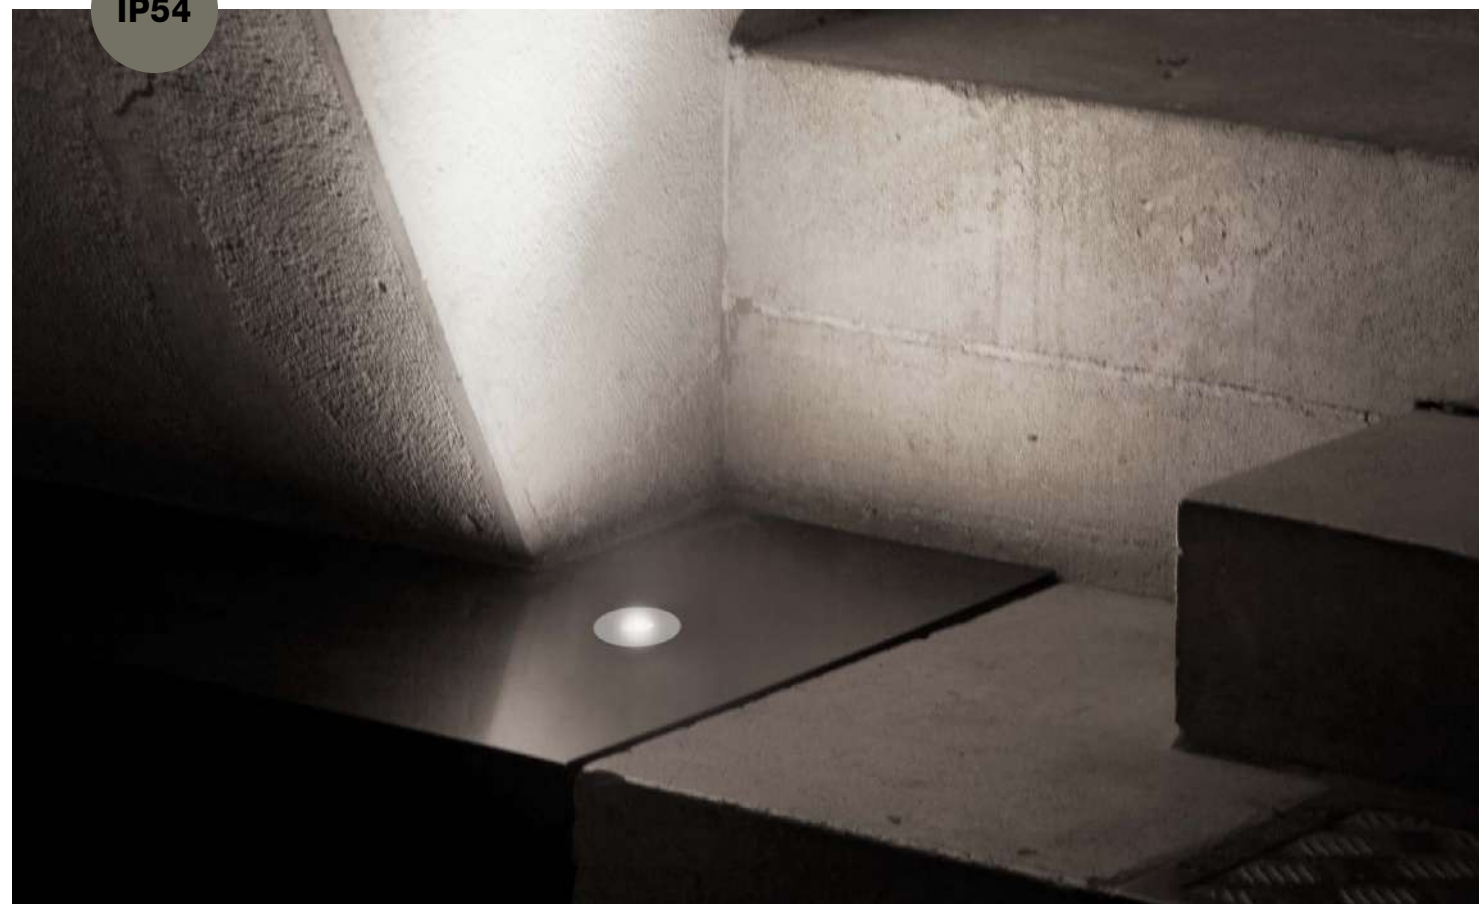

PASSAGIO - 8090801

White Aluminium
LED 1 Watt 18.09Lm 3000K
3 Volt 50Hz IP54
L: 3.7 W: 2.2 H: 3.7 cm
Cut Out: 3.2 cm
Cable Length 1.80m
Connect it with driver 9020170

PASSAGIO - 9045418

Black Aluminium
LED 1 Watt 18.09Lm 3000K
3 Volt 50Hz IP54
L: 3.7 W: 2.2 H: 3.7 cm
Cut Out: 3.2 cm
Cable Length 1.80m
Connect it with driver 9020170

PASSAGIO - 9045514

White Aluminium
LED 1 Watt 32.76Lm 3000K
3 Volt 50Hz IP54
L: 3.7 W: 2.2 H: 3.7 cm
Cut Out: 3.2 cm
Cable Length 1.80m
Connect it with driver 9020170

PASSAGIO - 8058001

White Aluminium
LED 1 Watt 41.36Lm 3000K
3 Volt 50Hz IP54
L: 3.9 W: 2.2 H: 3.9 cm
Cut Out: 3.4 cm
Cable Length 1.80m
Connect it with driver 9020170

PASSAGIO - 9031616

White Aluminium
LED 1 Watt 69.7Lm 3000K
3 Volt 50Hz IP54
D: 3.7 W: 2.2 H: 3.7 cm
Cut Out: 3.2 cm
Cable Length 1.80m
Connect it with driver 9020170

PASSAGIO - 9002601

White Aluminium
LED Chip Cree 2 Watt 40.45Lm
100-240 Volt 50Hz 3000K
Beam 49° IP54
D: 5 W: 5 H: 5 cm
Cut Out: 4.5 cm
Driver Included

IP54