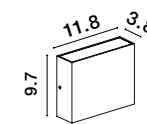

DEWI - 9492640

Anthracite Die-Casting Aluminium
& Clear Glass
LED 7.7 Watt 296Lm
3000K 220-240V
Beam Angle 253° IP65
Light Up & Down
L: 11.8 W: 3.8 H: 9.7 cm