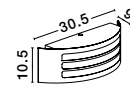

ZENITH . 713114
Antique Brown Aluminium
White Acrylic Diffuser
LED E27 1x12 Watt
220-240 Volt
Bulb Excluded IP44
L: 30.5 W: 9 H: 10.5 cm