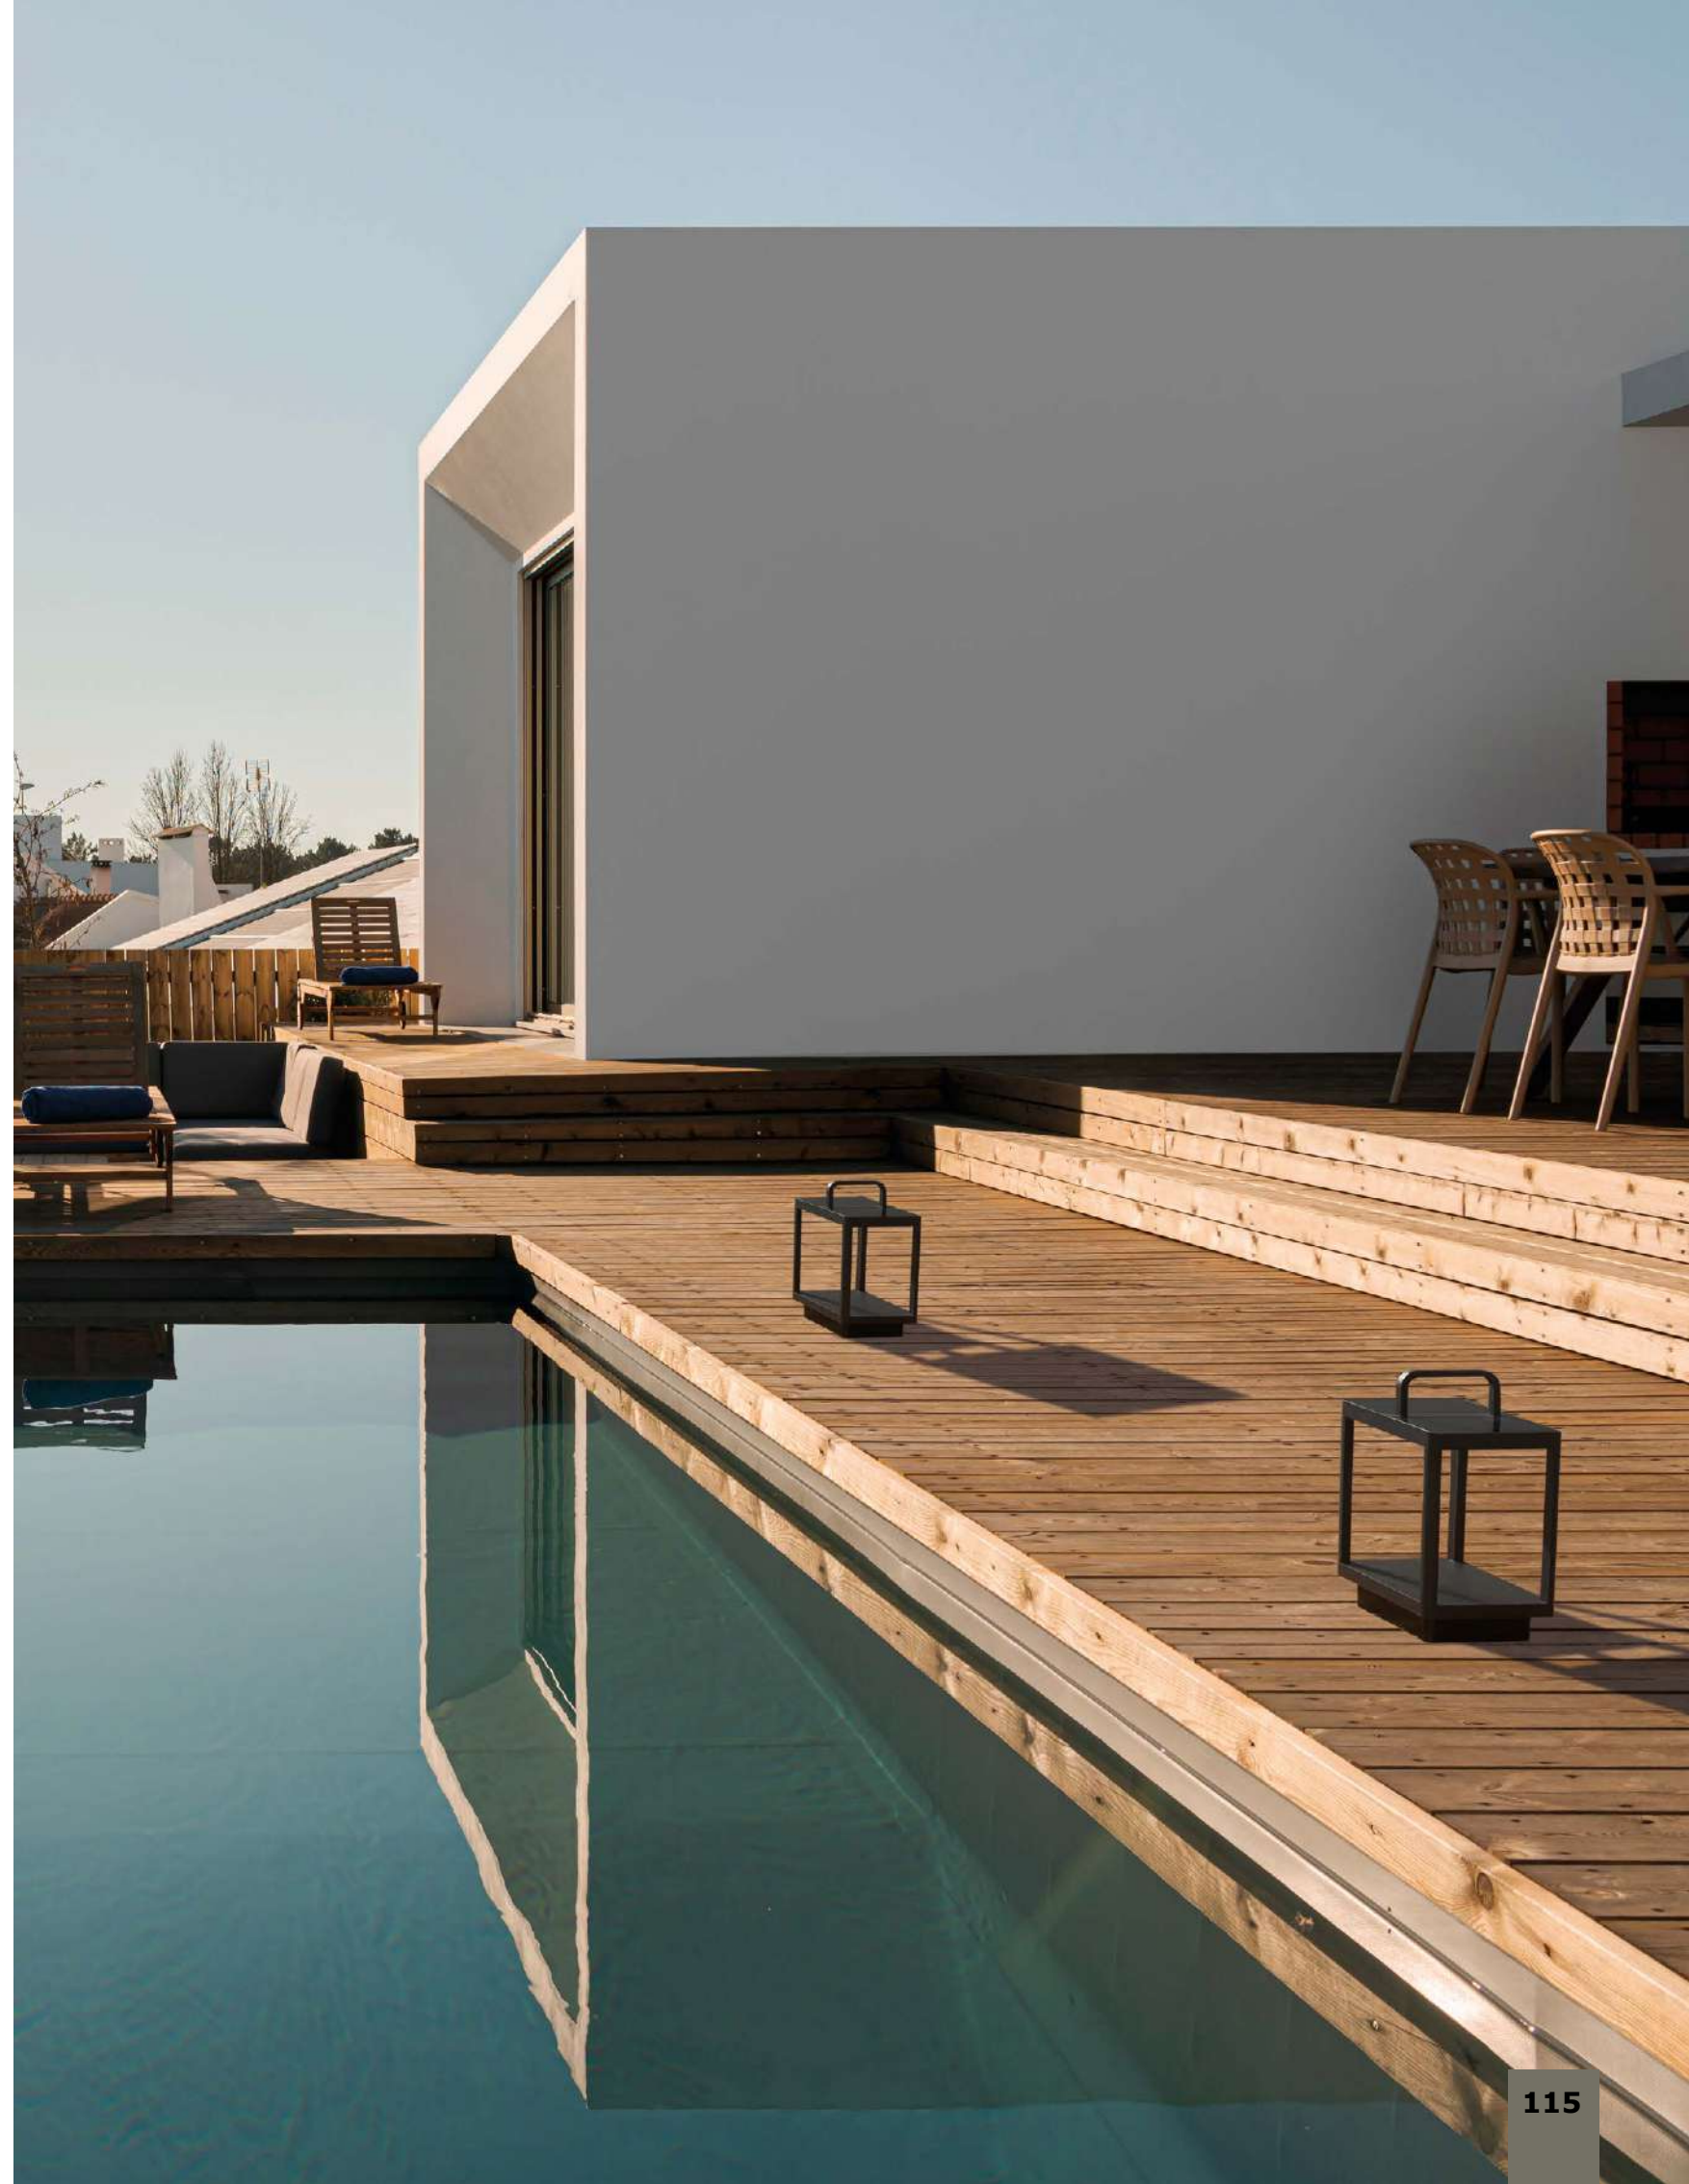

IP65

PORTABLE

SOLAR

USB CHARGER

WALL LIGHTS

IP54

IP65

**VEIRO - 9104835**  
Anthracite Die-Casting  
Aluminium & Clear Glass  
LED 6 Watt 62Lm 3000K  
200-240 Volt IP65  
Light up & Down  
Beam Angle 40°  
L: 9 W: 9.3 H: 20.5 cm