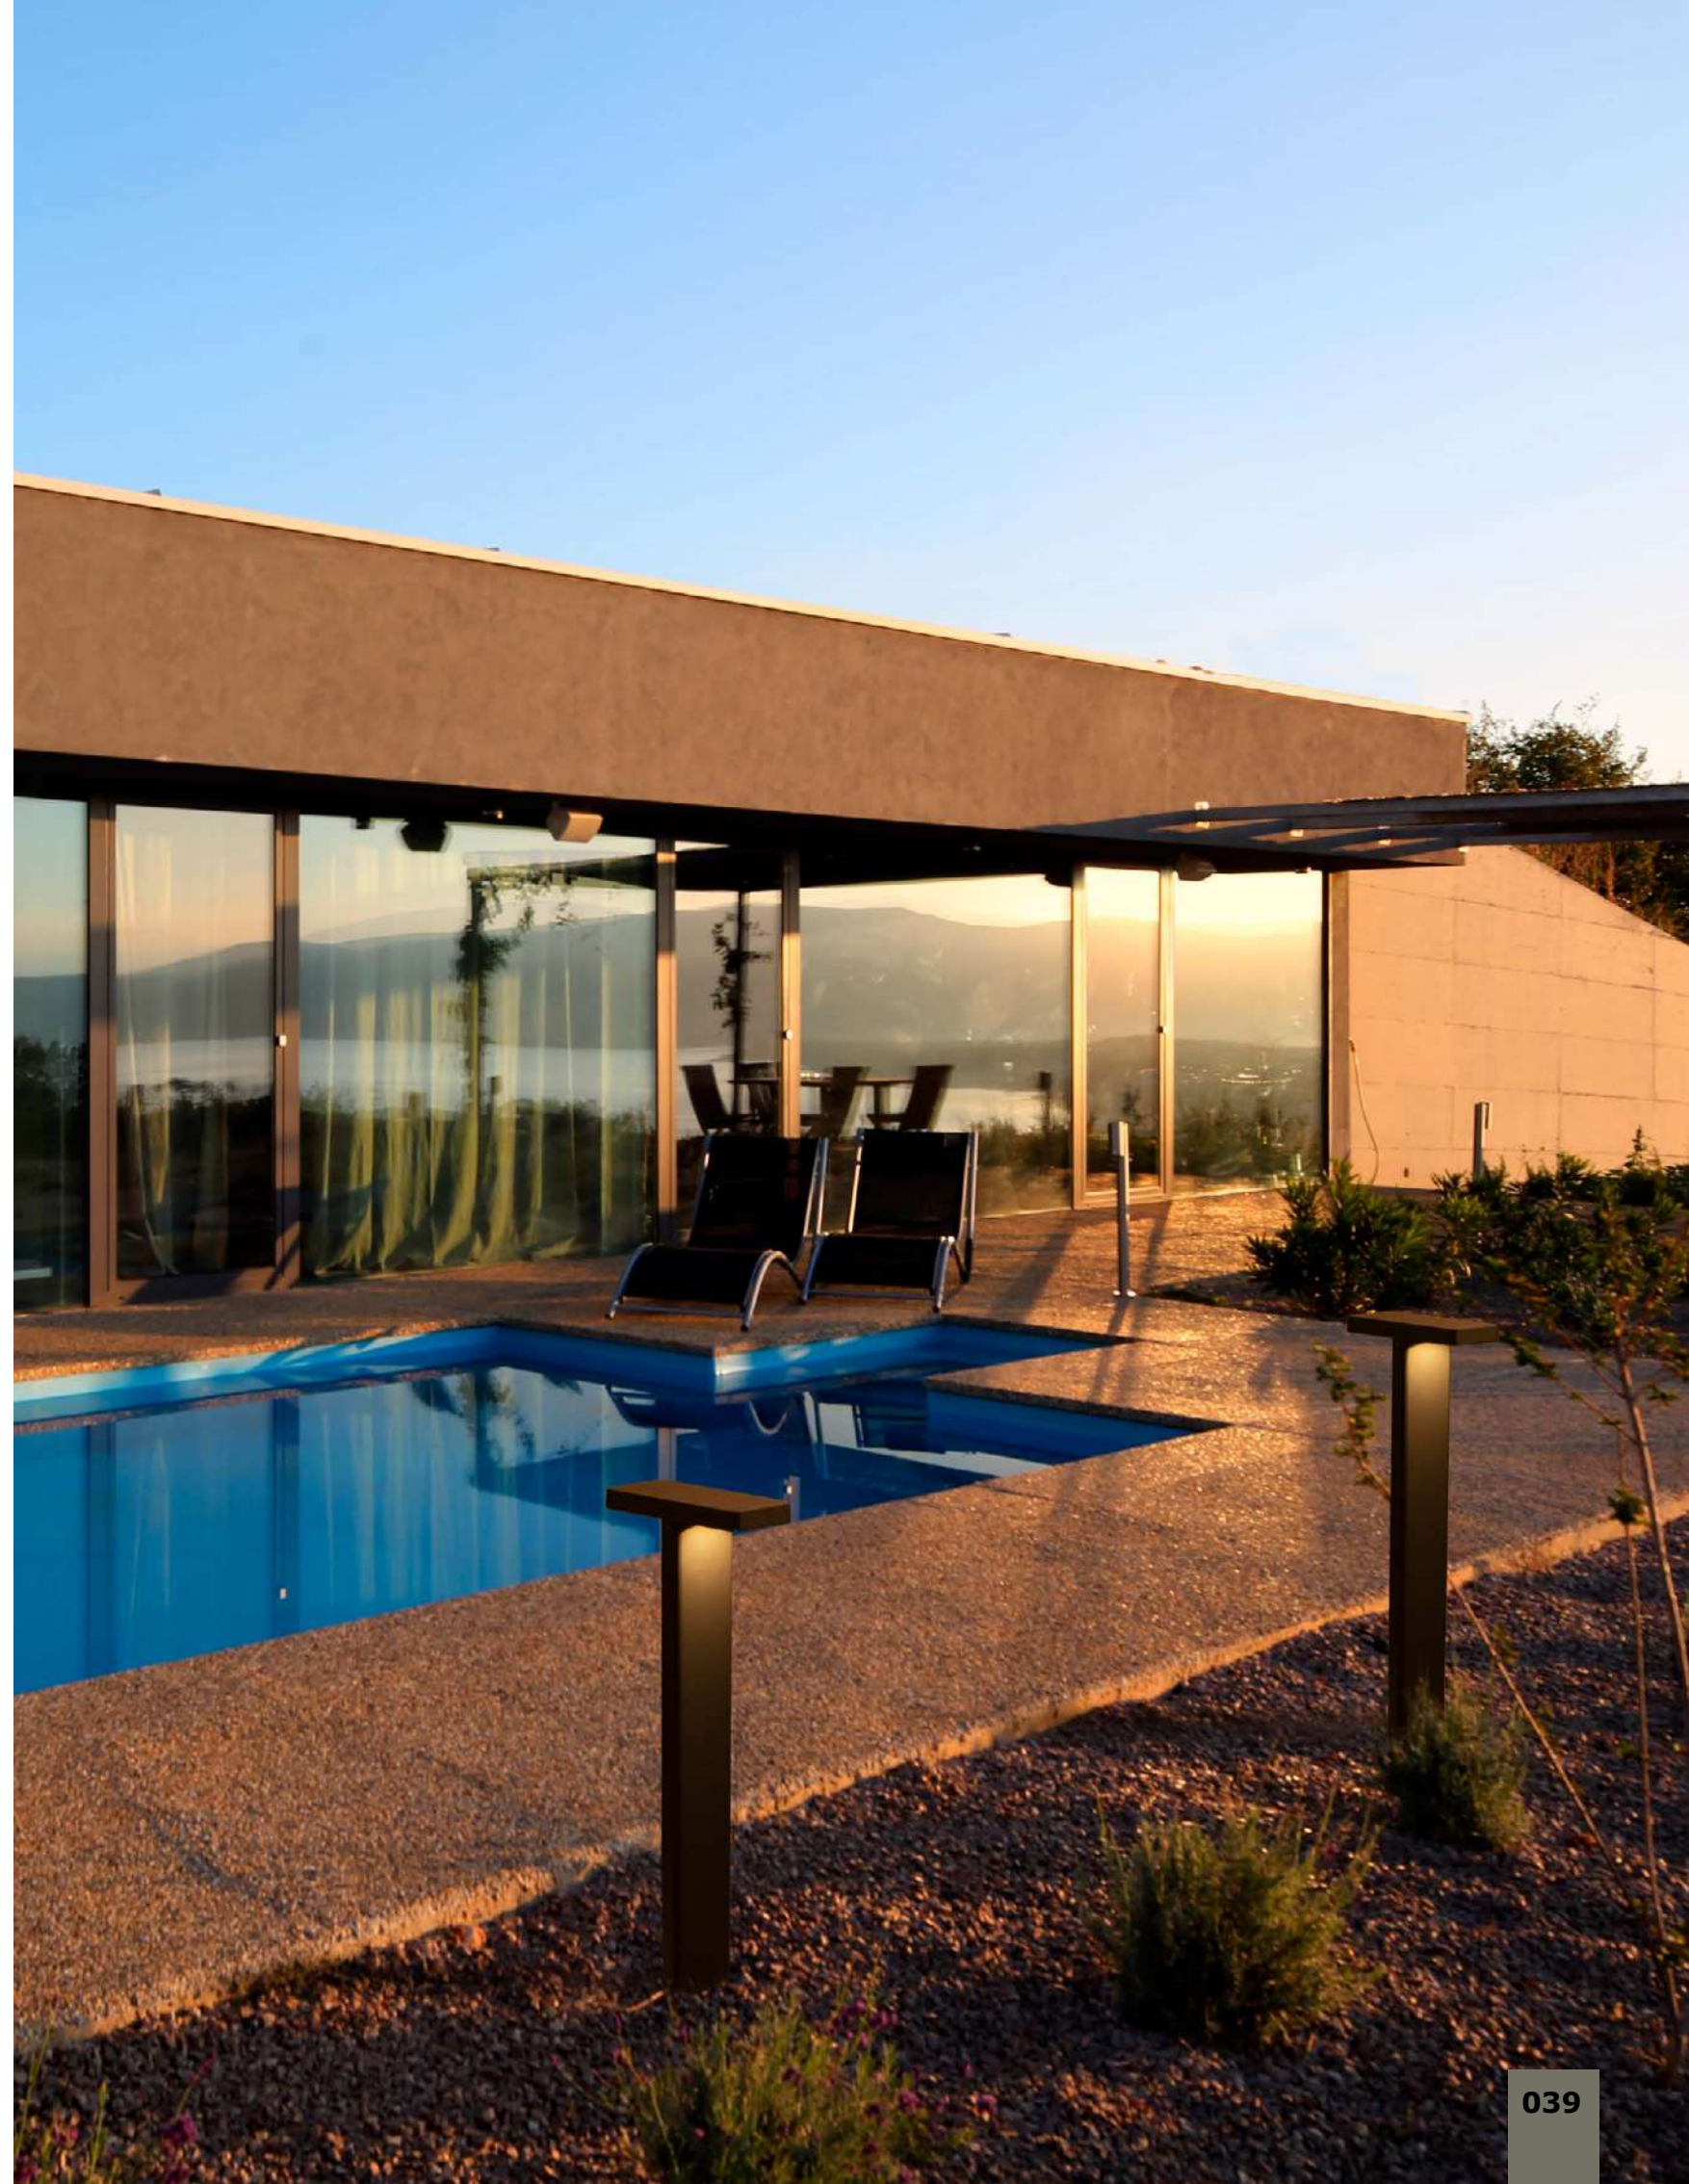

POET - 9492770
Anthracite Die-Casting Aluminium
& Clear Glass
LED 8 Watt 560Lm
3000K 220-240V
Beam Angle 94° IP65
L: 13.5 W: 10 H: 65 cm