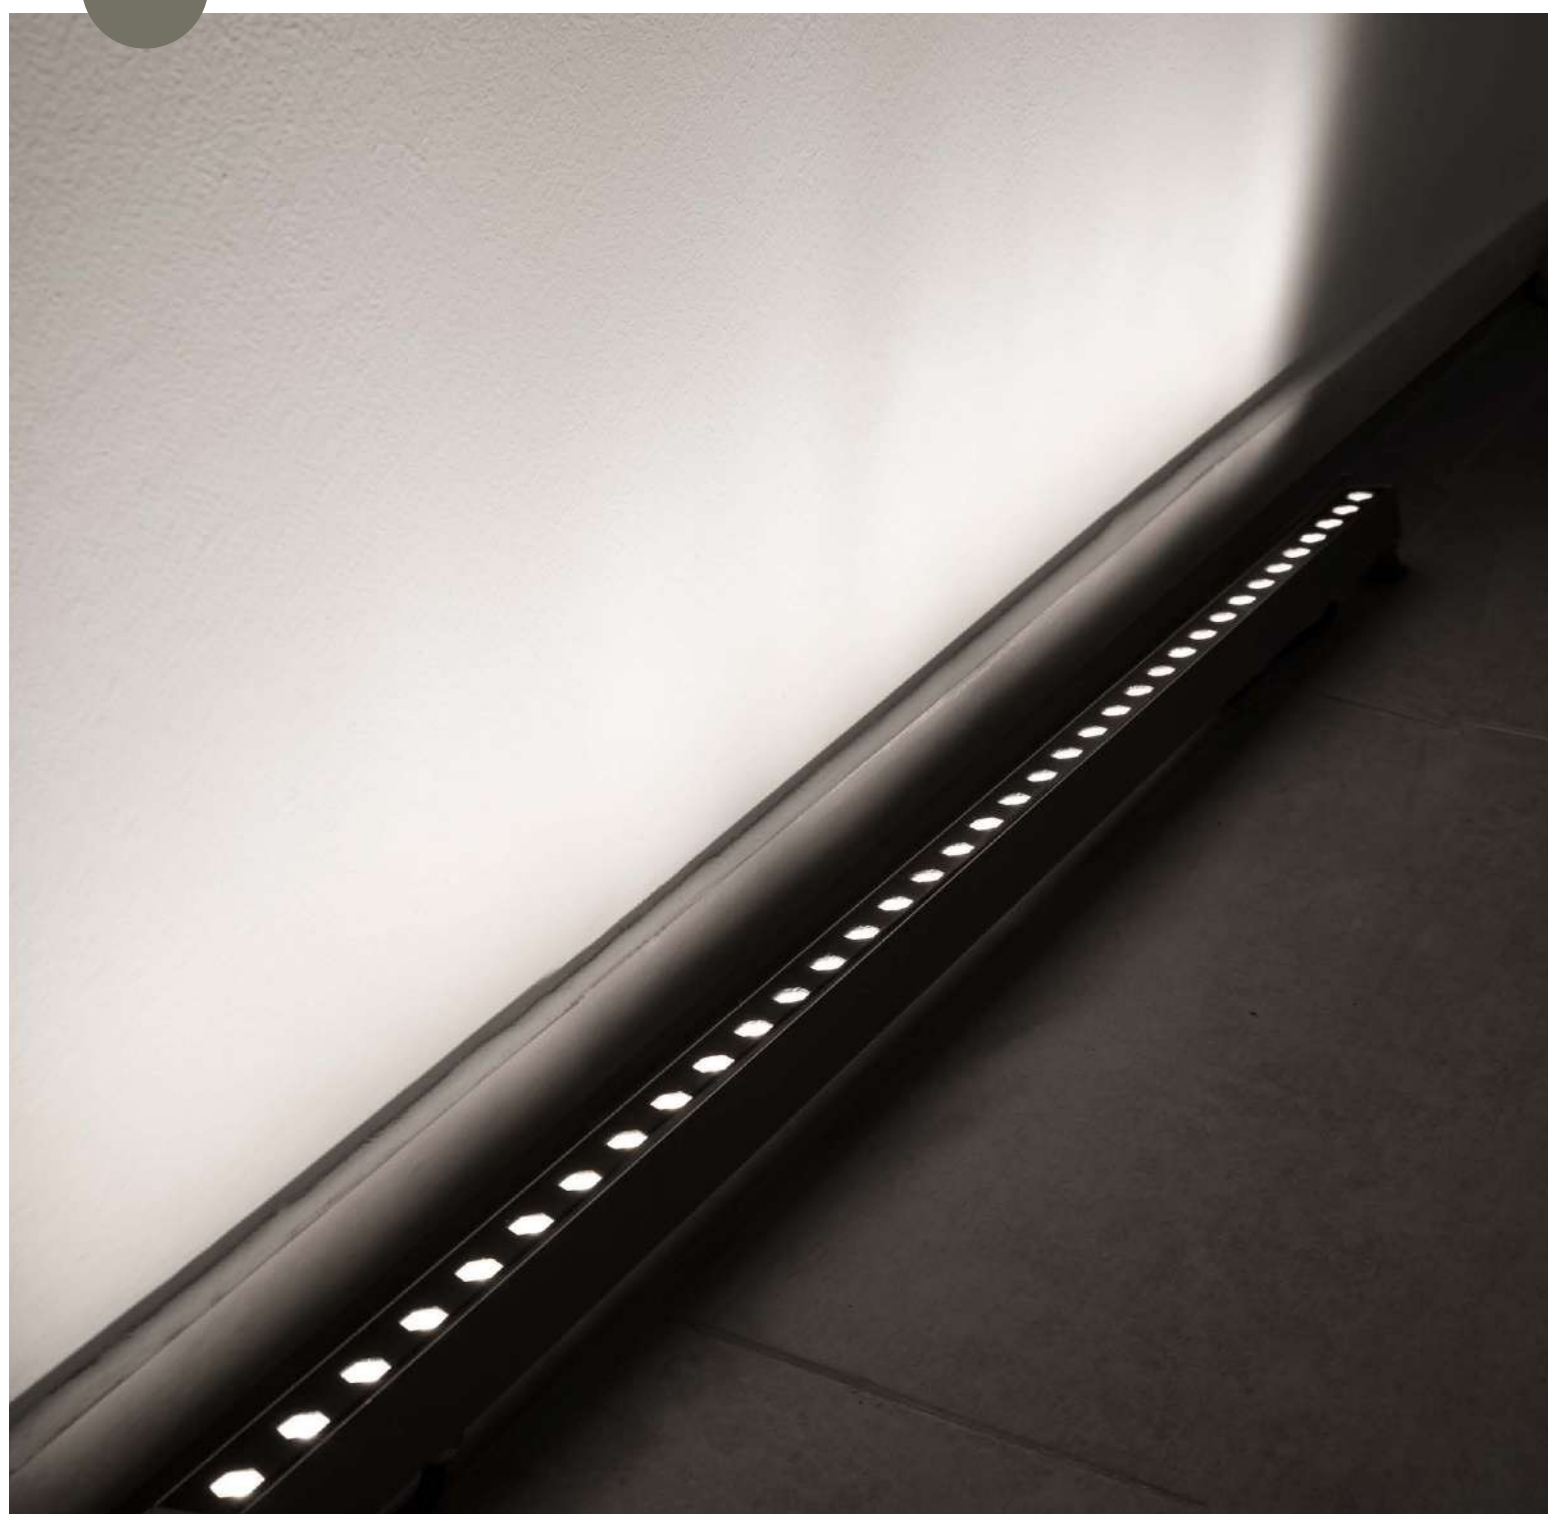

INSTALLATION

IP67 WATERPROOF / ULTRA THIN