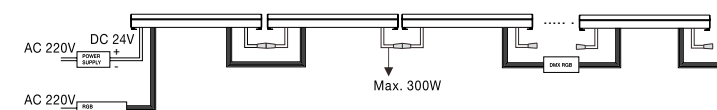

CONNECTION: 9011164