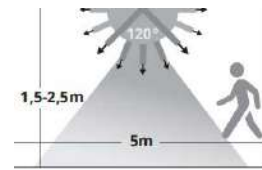

**MARTA - 9492530**  
 Anthracite Die-Casting Aluminium  
 & Clear Glass  
 LED 1 Watt 57Lm  
 3000K 3.7 Volt  
 Beam Angle 54° IP65  
 Switch On/Off  
 L: 11.3 W: 8.9 H: 11.2 cm

**Motion Sensor Activation**  
 Max. distance 5M. Temperature less than 20°C  
 The lights need to be installed at least 1.5-2.5M.  
 from the ground.  
 Charging time: 7-9 hours  
 Lighting duration : 10-11 hours