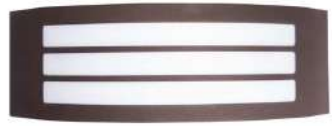

ZENITH . 713114
Antique Brown Aluminium
White Acrylic Diffuser
LED E27 1x12 Watt
220-240 Volt
Bulb Excluded IP44
L: 30.5 W: 9 H: 10.5 cm