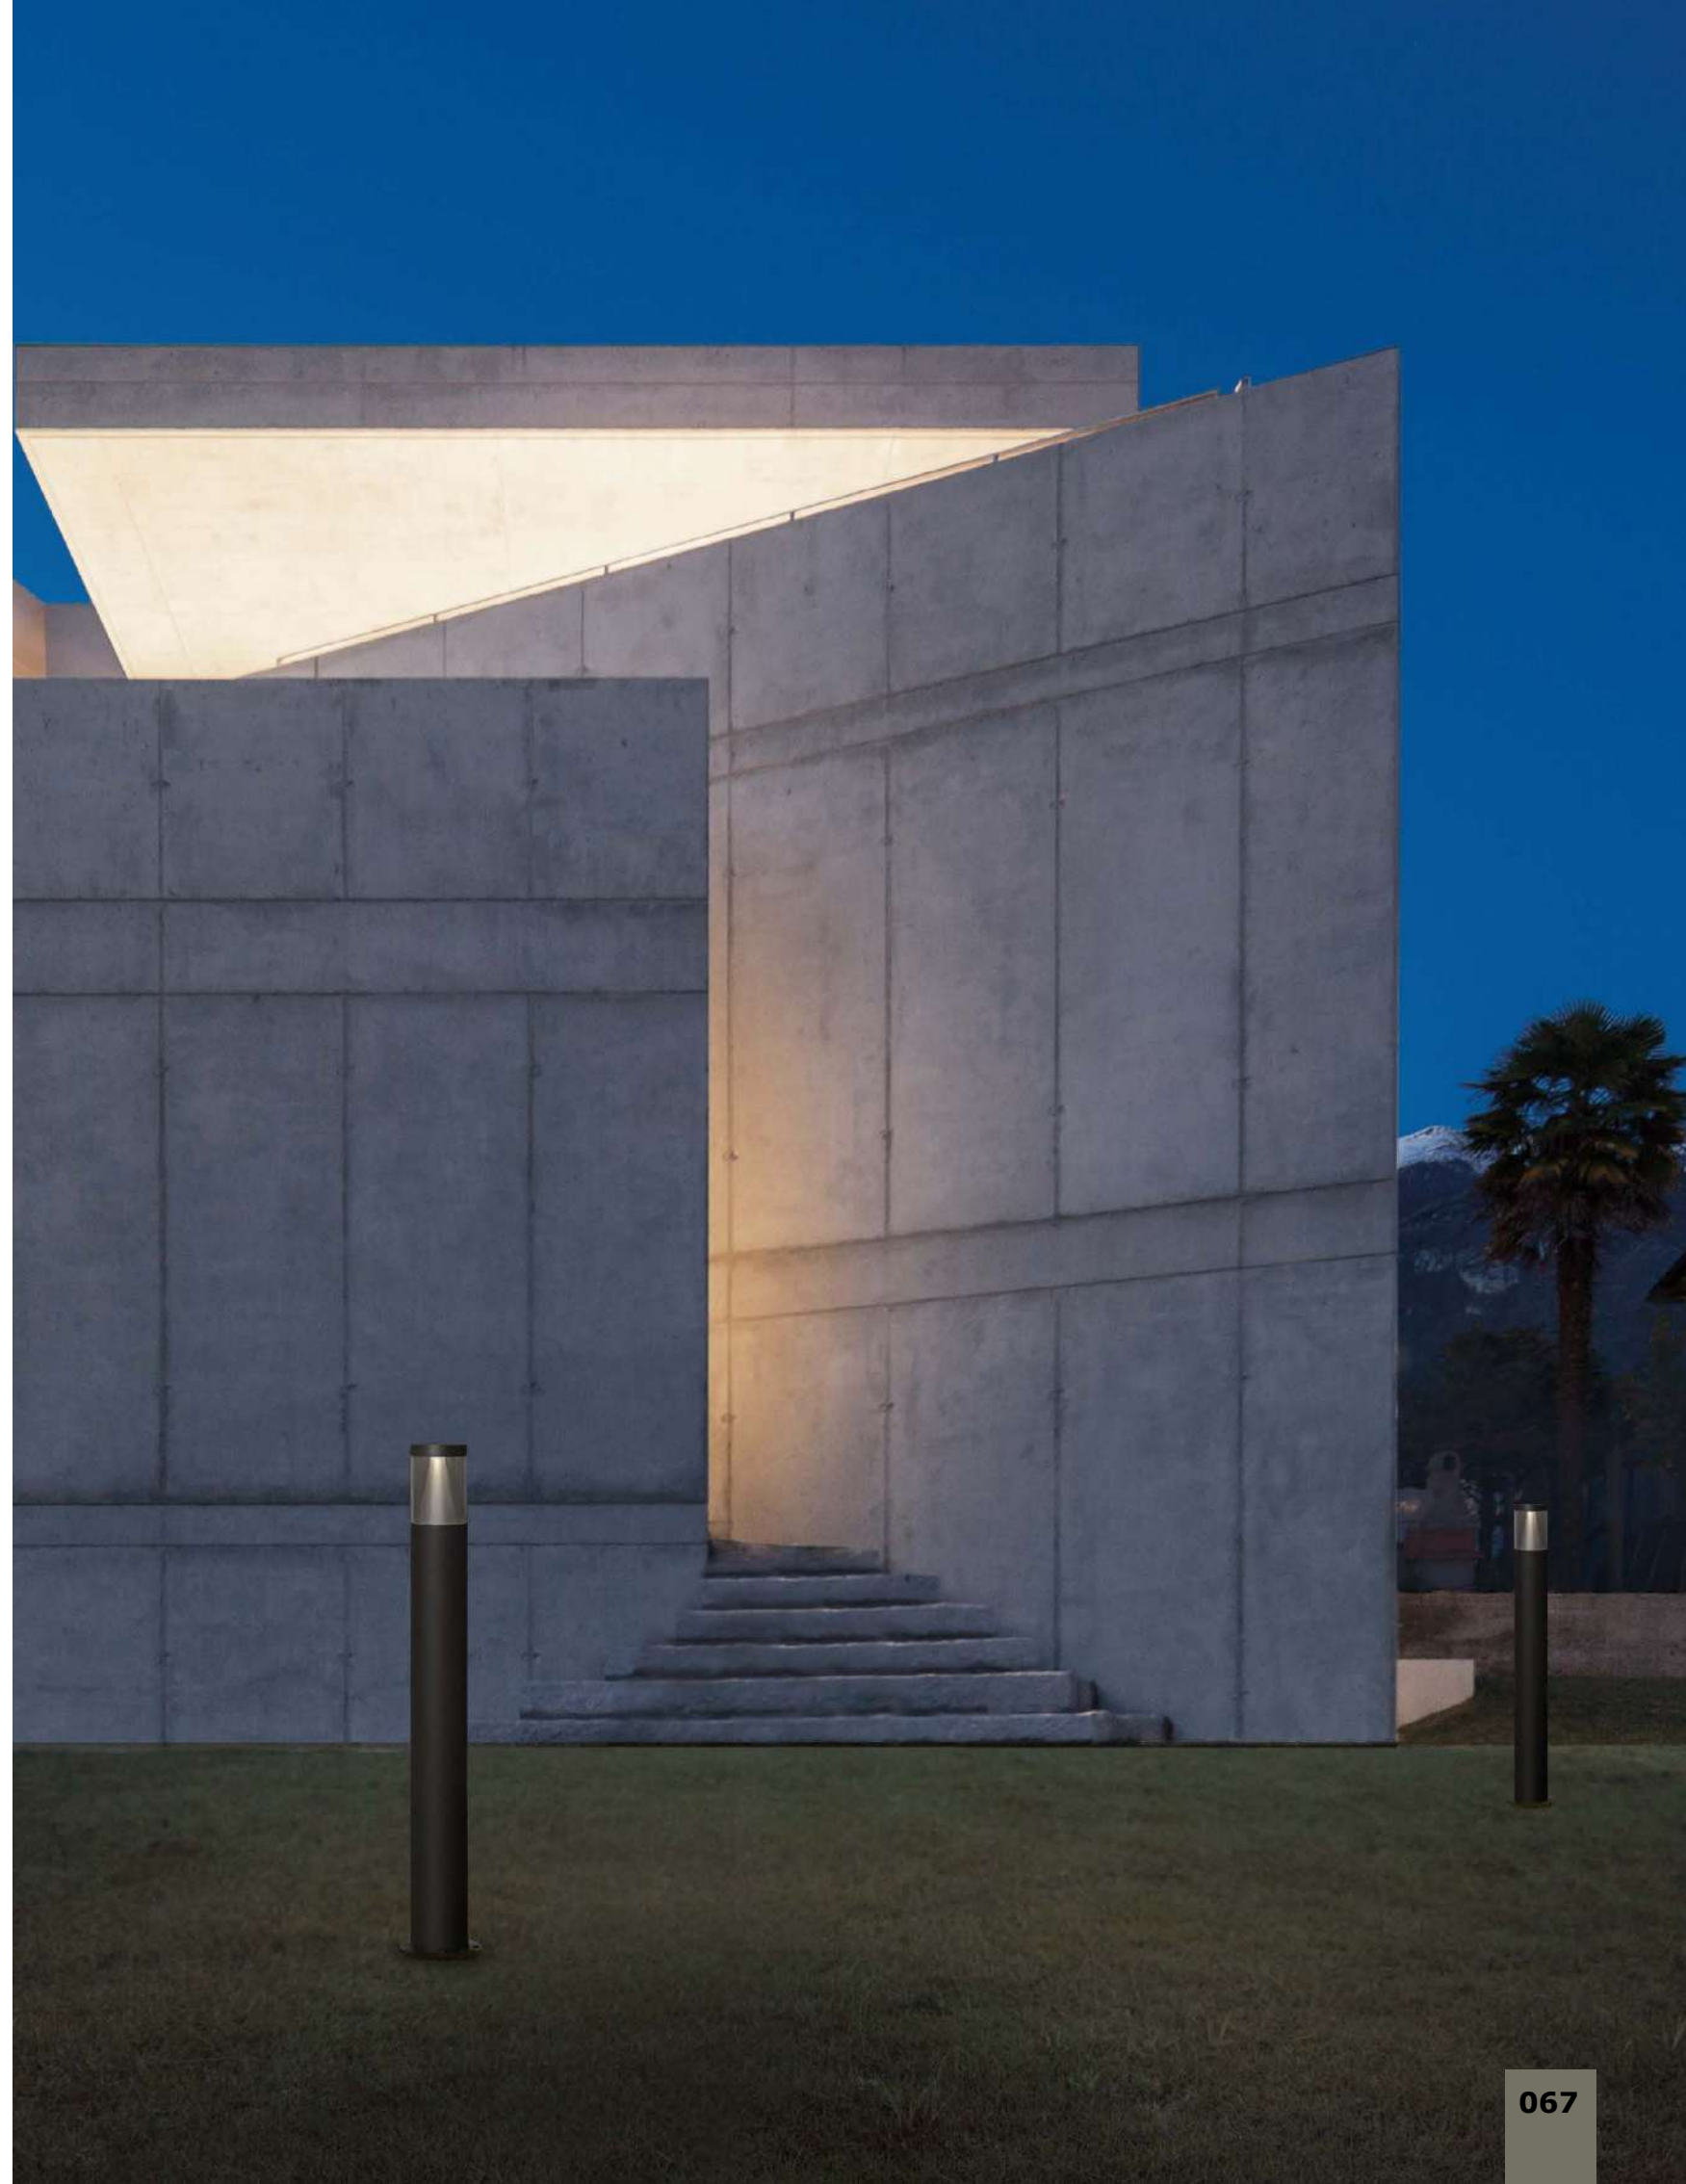

LED IP65 WARM WHITE

IP65

**ROCK - 9905025**  
Sandy Black Aluminium  
Silver Aluminium & Clear Acrylic  
LED 8 Watt 937Lm  
3000K 220-240 Volt  
Beam Angle 120° IP65  
D: 9 H: 43 cm

**ROCK - 9905024**  
Sandy Black Aluminium  
Silver Aluminium & Clear Acrylic  
LED 8 Watt 937Lm  
3000K 220-240 Volt  
Beam Angle 120° IP65  
D: 9 H: 83 cm