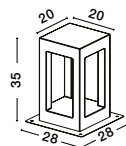

BEV - 9540215
Gray Cement
Glass Diffuser
LED 5 Watt 200Lm
3000K 120-230V IP65
L: 20 W: 20 H: 35 cm