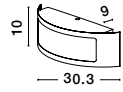

**TUNE - 9529721**

Sandy Black Aluminium & Acrylic  
LED 9 Watt 620Lm  
3000K 100-240 Volt 50Hz  
Beam Angle 115° IP65  
L: 15 W: 5.5 H: 15 cm

**ZENITH . 9020933**  
 Dark Gray Stainless Aluminium  
 Anti-Glare Acrylic Diffuser  
 LED E27 1x12 Watt  
 220-240 Volt  
 Bulb Excluded IP44  
 L: 30.3 W: 9 H: 10 cm