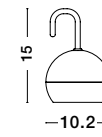

VENEDO - 9002865

Dimmable

Black Aluminium & Acrylic

LED 2 Watt 180 Lm

3.7 Volt 3000K IP54

D: 10.2 W: 10.2 H: 15 cm