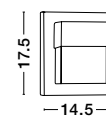

LETO . 9060205

Sandy Black Aluminium
Acrylic Diffuser
LED 10 Watt 1208Lm
3000K 220-240V
Beam Angle 120° IP65
L: 14.5 W: 10.2 H: 17.5 cm