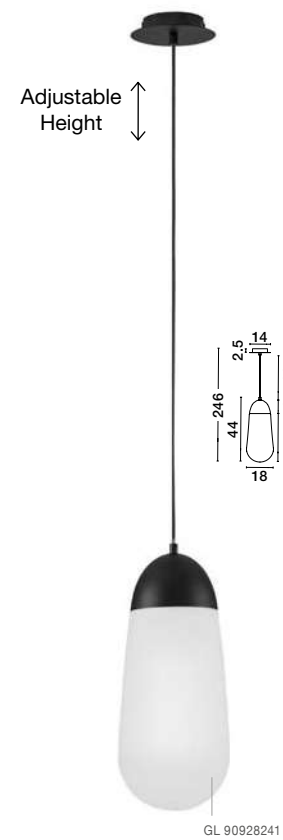

BLAKY - 9092824
Matt Black Metal
& Opal Glass
LED E14 1x5 Watt 230 Volt
IP20 Bulb Excluded
D: 18 H: 246 cm

GL 90928241