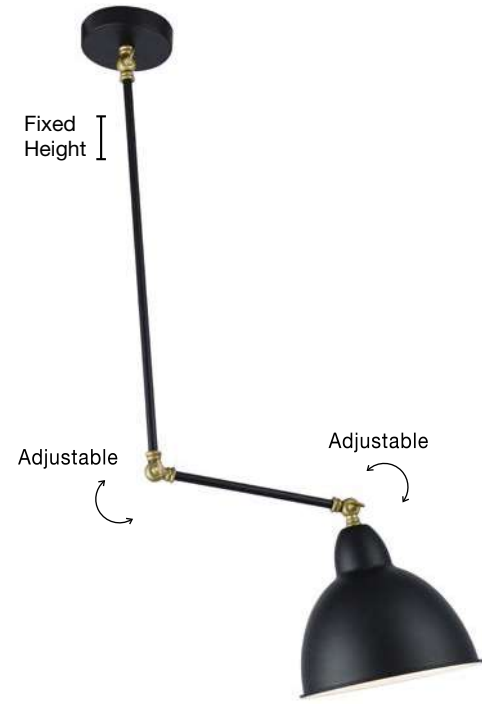

POWER SUPPLY

Adjustable

VIRGO - 9420850

Black & Brass Metal
LED E27 1x12 Watt 230 Volt
IP20 Bulb Excluded
D: 16 W: 27 H: 44 cm

Fixed Height

Adjustable

Adjustable

VIRGO - 9420851