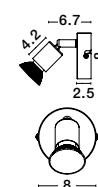

BASE - 661001

Matt White Metal
LED GU10 1x10 Watt 230 Volt
IP20 Bulb Excluded
D: 8 W: 6.7 H: 10.9 cm