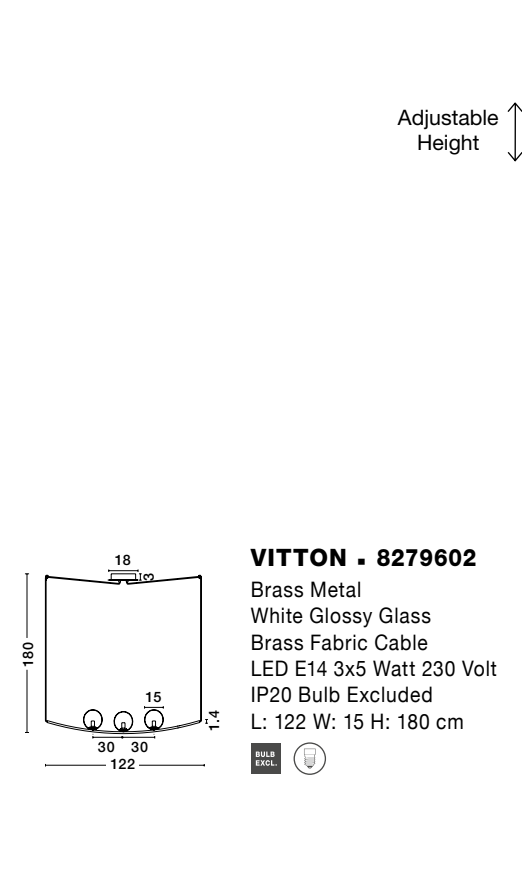

VITTON - 8279602
Brass Metal
White Glossy Glass
Brass Fabric Cable
LED E14 3x5 Watt 230 Volt
IP20 Bulb Excluded
L: 122 W: 15 H: 180 cm

GL 82796011

GL 82796021