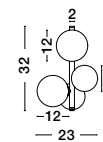

ODILLIA - 9028861
Matt Black Metal & Smoky Glass
LED G9 3x5 Watt 230 Volt
IP20 Bulb Excluded
L: 23 W: 19 H: 32 cm