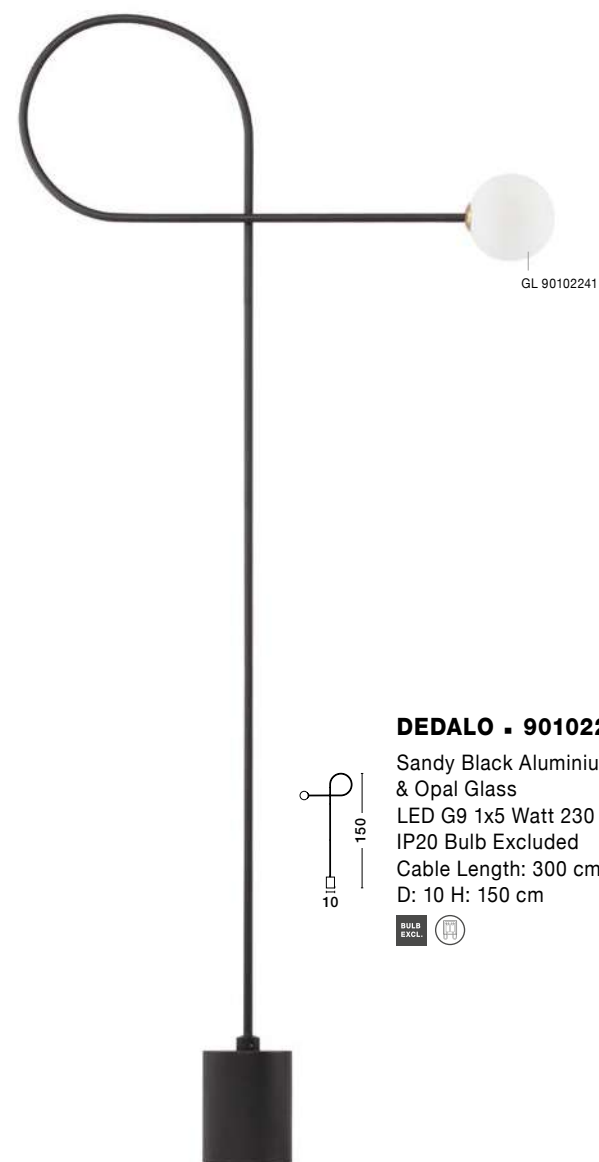

07

floor & table lamps

VOICE - 9061429

Sandy Black Aluminium
& Acrylic
LED 12 Watt 220 Volt
960Lm 3000K IP20
Cable Length: 190 cm
L: 192 W: 12 H: 20-250 cm

GL 90102241

DEDALO - 9010223

Sandy Black Aluminium
& Opal Glass
LED G9 1x5 Watt 230 Volt
IP20 Bulb Excluded
Cable Length: 150 cm
D: 10 H: 63.8 cm