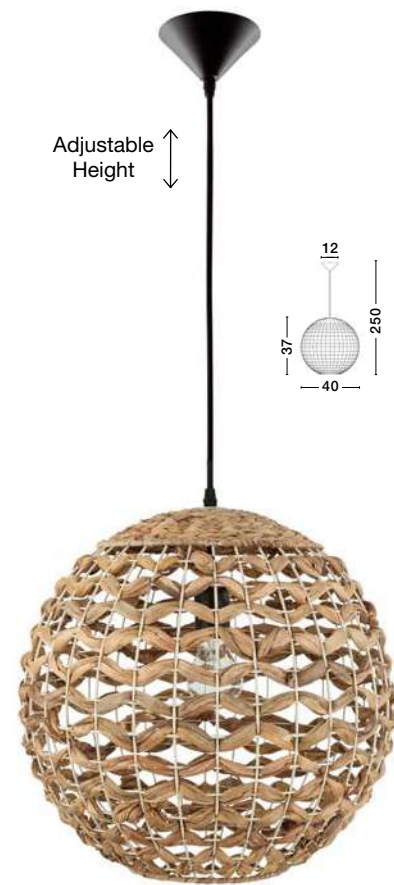

Adjustable Height

GRIFFIN - 9587121
Dried Water Hyacinth
Black Fabric Wire & Base
LED E27 1x12 Watt 230 Volt
IP20 Bulb Excluded
D: 40 H1: 37 H2: 250 cm