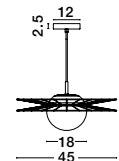

ELLERY - 9043303

Gold Metal
& Opal Glass
LED E27 1x12 Watt 230 Volt
IP20 Bulb Excluded
D: 45 H: 22.5 H₂: 150 cm