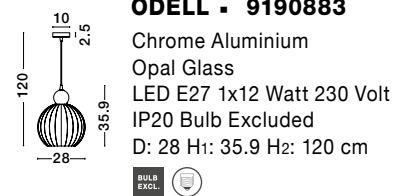

Adjustable Height

ODELL - 9190881

Chrome Aluminium
Opal Glass
LED E14 1x5 Watt 230 Volt
IP20 Bulb Excluded
D: 15 H1: 20.4 H2: 120 cm

GL 91908811

Adjustable Height

ODELL - 9190883

Chrome Aluminium
Opal Glass
LED E27 1x12 Watt 230 Volt
IP20 Bulb Excluded
D: 28 H1: 35.9 H2: 120 cm