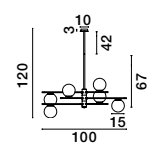

ALSO YOU CAN DO

Two Options Of Height
 67 - 120 cm

GIT - 9009296
 Matt Black & Gold Metal
 Opal Glass
 LED G9 6x5 Watt 230 Volt
 IP20 Bulb Excluded
 Included Two parts Of Metal
 42 cm Each Part
 L: 100 H1: 67 H2: 120 cm