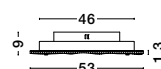

WING - 9624222

White Metal & Glass
LED 40 Watt 230 Volt
2400Lm 3000K IP20
D: 53 H: 9 cm