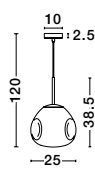

Adjustable Height

GL 91903931

LAVA - 9190393

Gold Metal
Handmade Gold Glass
LED E27 1x12 Watt 230 Volt
IP20 Bulb Excluded
D: 22 H1: 49.6 H2: 120 cm

Adjustable Height

GL 91904021

LAVA - 9190402

Chrome Metal
Handmade Chrome Glass
LED E27 1x12 Watt 230 Volt
IP20 Bulb Excluded
D: 25 H1: 38.5 H2: 120 cm