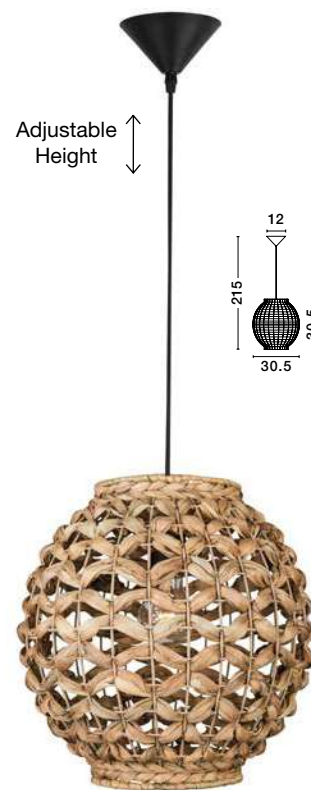

Adjustable Height

GRIFFIN - 9858720
Dried Water Hyacinth
Black Fabric Wire & Base
LED E27 1x12 Watt 230 Volt
IP20 Bulb Excluded
D: 30.5 H1: 30.5 H2: 215 cm