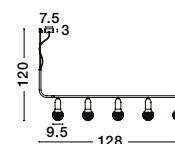

Adjustable
Height

VEDA - 9536419

Black Metal & Clear Glass
LED G9 5x6 Watt 230 Volt
IP20 Bulb Excluded
L: 128 W: 10 H: 120 cm

Adjustable
Height

VEDA - 9536415

Brass Metal & Clear Glass
LED G9 5x6 Watt 230 Volt
IP20 Bulb Excluded
L: 128 W: 10 H: 120 cm