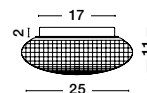

SENS - 838124
Smoke Chrome Glass
Black Metal
LED E27 1x12 Watt 230 Volt
IP44 Bulb Excluded
D: 25 H: 11 cm