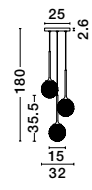

MIRANO - 9160212

Clear Structured Glass & Brass Gold Steel
LED G9 3x5 Watt 230 Volt
IP20 Bulb Excluded
D: 32 H: 180 cm