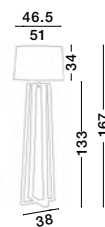

S 402021

S 602021

LE ROY - 9050165

White Fabric Shade
 Natural Wood Base
 LED E27 1x12 Watt 230 Volt
 IP20 Bulb Excluded
 Cable Length: 150 cm
 D: 50 W: 43.5 H: 145 cm

ALMA - 60202

Natural Wood
 Sand White Shade
 Black Fabric Wire
 LED E27 1x12 Watt 230 Volt
 IP20 Bulb Excluded
 Cable Length: 180 cm
 L: 38 H: 34 Hz: 167 cm