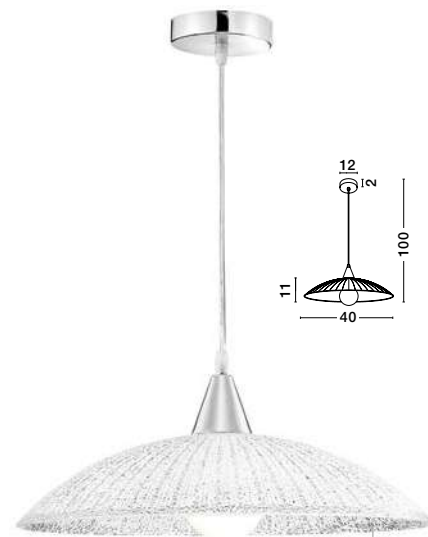

VINCA - 600821
 Chrome Metal
 White Wipe Technique Glass
 LED E27 1x12 Watt 230 Volt
 IP20 Bulb Excluded
 D: 30 H1: 13 H2: 100 cm

GL 6008211

GL 6008221

VINCA - 600822
 Chrome Metal
 White Wipe Technique Glass
 LED E27 1x12 Watt 230 Volt
 IP20 Bulb Excluded
 D: 40 H1: 13 H2: 100 cm