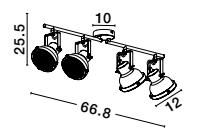

RUVI - 9624106

Matt Black Metal
LED GU10 4x10 Watt
230 Volt
IP20 Bulb Excluded
L: 66.8 W: 12 H: 25.5 cm