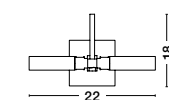

DRITTO - 6310661

Clear Glass
Satin Nickel Metal
LED G9 2x5 Watt 230 Volt
IP44 Bulb Excluded
L: 22 W: 12 H: 18 cm