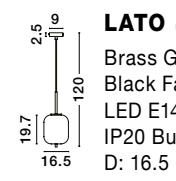

LATO - 9624087
 Black Metal & Opal Glass
 LED E14 1x5 Watt 230 Volt
 IP20 Bulb Excluded
 Cable Length: 160 cm
 D: 16.5 H: 25 cm

LATO - 9624089
 Black Metal & Opal Glass
 LED E14 1x5 Watt 230 Volt
 IP20 Bulb Excluded
 Cable Length: 160 cm
 D: 15.8 H: 28 cm

Adjustable Height

GL 96240791

LATO - 9624079

Brass Gold Metal & Smoky Glass
Black Fabric Wire
LED E27 1x12 Watt 230 Volt
IP20 Bulb Excluded
D: 30 H: 120 cm

Adjustable Height

GL 96240801

LATO - 9624080

Brass Gold Metal & Smoky Glass
Black Fabric Wire
LED E27 1x12 Watt 230 Volt
IP20 Bulb Excluded
D: 22 H: 120 cm

Adjustable Height

GL 96240811

LATO - 9624081

Brass Gold Metal & Smoky Glass
Black Fabric Wire
LED E27 1x12 Watt 230 Volt
IP20 Bulb Excluded
D: 27 H: 120 cm

Adjustable Height

GL 96240961

LATO - 9624096

Brass Gold Metal & Smoky Glass
Black Fabric Wire
LED E14 1x5 Watt 230 Volt
IP20 Bulb Excluded
D: 18.5 H: 120 cm

Adjustable Height

GL 96240971

LATO - 9624097

Brass Gold Metal & Smoky Glass
Black Fabric Wire
LED E14 1x5 Watt 230 Volt
IP20 Bulb Excluded
D: 16.5 H: 120 cm

Adjustable Height

GL 96240981

LATO - 9624098

Brass Gold Metal & Smoky Glass
Black Fabric Wire
LED E14 1x5 Watt 230 Volt
IP20 Bulb Excluded
D: 15.8 H: 120 cm