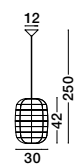

MELODY - 9586766
Natural Rattan
Black Fabric Wire & Base
LED E27 1x12 Watt 230 Volt
IP20 Bulb Excluded
D: 30 H1: 42 H2: 250 cm