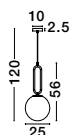

GRUS . 9191252

Matt Black Metal
Opal Glass
LED E27 1x12 Watt 230 Volt
IP20 Bulb Excluded
D: 25 H1: 56 H2: 120 cm