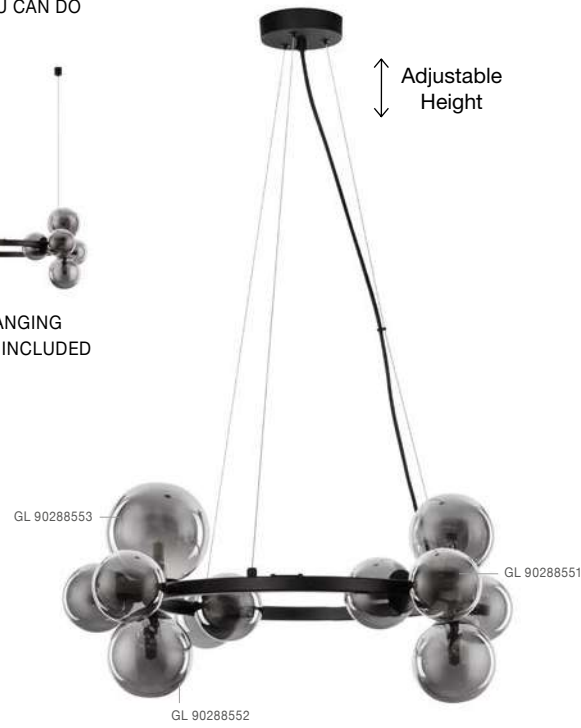

GL 92411301

PALMER - 9241150
 Smoky Glass
 Black Cord
 Black Metal Base
 LED E27 3x12 Watt 230 Volt
 IP20 Bulb Excluded
 L: 84 H: 17.4 H2: 145 cm

PALMER - 9241120
 Smoky Glass
 Black Metal Base
 LED E14 2x5 Watt 230 Volt
 IP20 Bulb Excluded
 D: 15 W: 18.5 H: 25.5 cm

ALSO YOU CAN DO

BOTH HANGING SYSTEM INCLUDED

ODILLIA - 9028855
Matt Black Metal & Smoky Glass
LED G9 11x6 Watt 230 Volt
IP20 Bulb Excluded
Two Ways Of Mounting
D: 65 H: 120 cm

ODILLIA - 9028859
Matt Black Metal & Smoky Glass
LED G9 6x5 Watt 230 Volt
IP20 Bulb Excluded
L: 28 W: 23.2 H: 120 cm