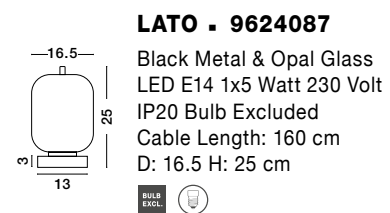

Adjustable Height

GL 96240661

LATO - 9624076

Black Metal & Opal Glass
Black Fabric Wire
LED E14 1x5 Watt 230 Volt
IP20 Bulb Excluded
D: 15.8 H: 120 cm

LATO - 9624078
 Black Metal & Opal Glass
 Black Fabric Wire
 LED E14 3x5 Watt 230 Volt
 IP20 Bulb Excluded
 D: 30 H: 120 cm

LATO - 9624099
 Black Metal & Opal Glass
 Black Fabric Wire
 LED E14 3x5 Watt 230 Volt
 IP20 Bulb Excluded
 L: 53 W: 9 H: 120 cm

LATO - 9624085
 Black Metal & Opal Glass
 LED E14 1x5 Watt 230 Volt
 IP20 Bulb Excluded
 Cable Length: 160 cm
 D: 18.5 H: 22.5 cm