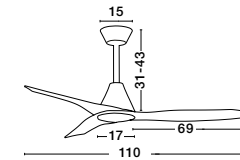

FAN SPECIFICATIONS

Product Nm.	Body Material	Blades Material	Product Size	Speed	Length of Each Blade	Motor Type	Watt (max.)	Power Supply	Airflow (CFM)	RPM	Noise Level	Weight	Blade Sweep	Summer/Winter Function	Light	Remote Control	Guarantee	Class
9952360	White Aluminium	White ABS	D: 132 cm H: 43 cm	6 Speed Remote	54"	DC	38W	AC220-240V	5250	220	N/A	4,7 Kg	N/A	✓	X	✓	2 Years Light & control 10 Years motor	I
9952365	Black Aluminium	Black ABS	D: 132 cm H: 43 cm	6 Speed Remote	54"	DC	38W	AC220-240V	5250	220	N/A	4,7 Kg	N/A	✓	X	✓	2 Years Light & control 10 Years motor	I

FAN SPECIFICATIONS

Product Nm.	Body Material	Blades Material	Product Size	Speed	Length of Each Blade	Motor Type	Watt (max.)	Power Supply	Airflow (CFM)	RPM	Noise Level	Weight	Blade Sweep	Summer/Winter Function	Light	Remote Control	Guarantee	Class
9952363	White Aluminium	White ABS	D: 110 cm H: 31-43 cm	6 Speed Remote	69"	DC	N/A	AC220-240V	4500	184	N/A	11 Kg	N/A	✓	X	✓	2 Years Light & control 10 Years motor	I
9952364	Black Aluminium	Black ABS	D: 110 cm H: 31-43 cm	6 Speed Remote	69"	DC	N/A	AC220-240V	4500	184	N/A	11 Kg	N/A	✓	X	✓	2 Years Light & control 10 Years motor	I

LIGHT SPECIFICATIONS

Product Nm.	LED Watt	Motor DC Watt	Lumen	Volt	LED Chip	Beam Angle	Kelvin	Protection	Driver Included
9952363	18W	40W	650Lm	220V	Edison	120°	3000K	IP20	✓
9952364	18W	40W	650Lm	220V	Edison	120°	3000K	IP20	✓

WALL PANEL - 9953200
Wall Panel
L: 10 W: 10 H: 5.5 cm