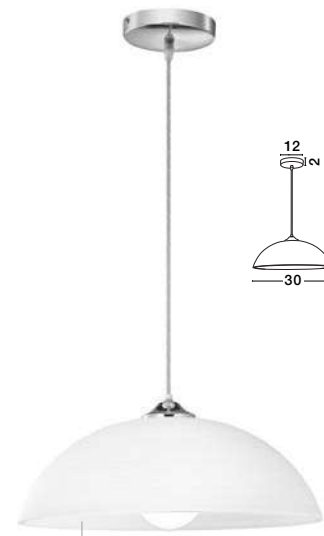

VINCA - 600821
 Chrome Metal
 White Wipe Technique Glass
 LED E27 1x12 Watt 230 Volt
 IP20 Bulb Excluded
 D: 30 H1: 13 H2: 100 cm

GL 6008211

GL 6008221

VINCA - 600822
 Chrome Metal
 White Wipe Technique Glass
 LED E27 1x12 Watt 230 Volt
 IP20 Bulb Excluded
 D: 40 H1: 13 H2: 100 cm