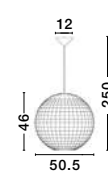

GRIFFIN - 9587122
Dried Water Hyacinth
Black Fabric Wire & Base
LED E27 1x12 Watt 230 Volt
IP20 Bulb Excluded
D: 50.5 H1: 46 H2: 250 cm