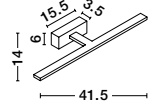

MONDRIAN - 9053121

Sandy White Aluminium & Acrylic
LED 12 Watt 230 Volt
913Lm 3000K IP44
L: 41.5 W: 14 H: 6 cm