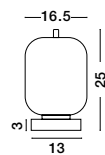

LATO - 9624086

Brass Gold Metal
& Opal Glass
LED E14 1x5 Watt 230 Volt
IP20 Bulb Excluded
Cable Length: 160 cm
D: 16.5 H: 25 cm