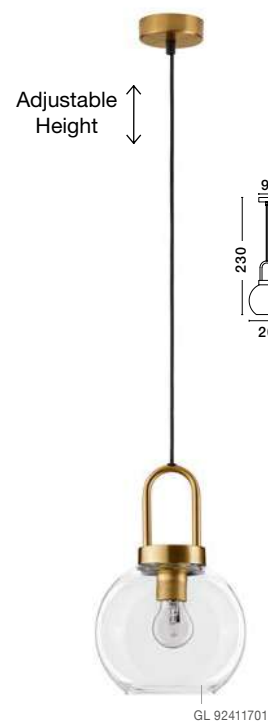

CENTURY - 9006052

Matt Black Metal
Clear & Frost Glass
LED G9 20x5 Watt 230 Volt
IP20 Bulb Excluded
D: 85 H1: 30.5 H2: 210 cm

Adjustable Height

CENTURY - 9006053
 Matt Black Metal
 Clear & Frost Glass
 LED G9 30x5 Watt 230 Volt
 IP20 Bulb Excluded
 D: 120 H1: 42 H2: 210 cm

GL 90060511

GL 90060512

GL 90060551

GL 90060552

GL 90060511

GL 90060512

CENTURY - 9006054
 Matt Black Metal
 Clear & Frost Glass
 LED G9 2x5 Watt 230 Volt
 IP20 Bulb Excluded
 D: 10 W: 11 H: 31 cm

CENTURY - 9006055
 Matt Black Metal
 Clear & Frost Glass
 LED G9 4x5 Watt 230 Volt
 IP20 Bulb Excluded
 L: 17.5 W: 15 H: 46.5 cm

Adjustable Height

IRVINE - 9241170
 Clear Glass
 Black Cord
 Brass Gold Metal
 LED E27 1x12 Watt 230 Volt
 IP20 Bulb Excluded
 D: 20 H1: 30.3 H2: 230 cm

GL 92411701

Adjustable Height

IRVINE - 9241160
 Clear Glass
 Black Cord
 Brass Gold Metal
 LED E27 1x12 Watt 230 Volt
 IP20 Bulb Excluded
 D: 15.5 H1: 53 H2: 255 cm