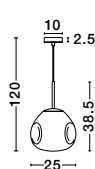

LAVA - 9190401

Copper Metal
Handmade Copper Glass
LED E27 1x12 Watt 230 Volt
IP20 Bulb Excluded
D: 25 H1: 38.5 H2: 120 cm