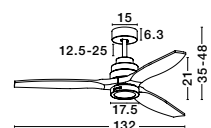

SABAL - 5231401