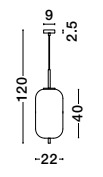

LATO - 9624072

Black Metal & Opal Glass
Black Fabric Wire
LED E27 1x12 Watt 230 Volt
IP20 Bulb Excluded
D: 22 H: 120 cm