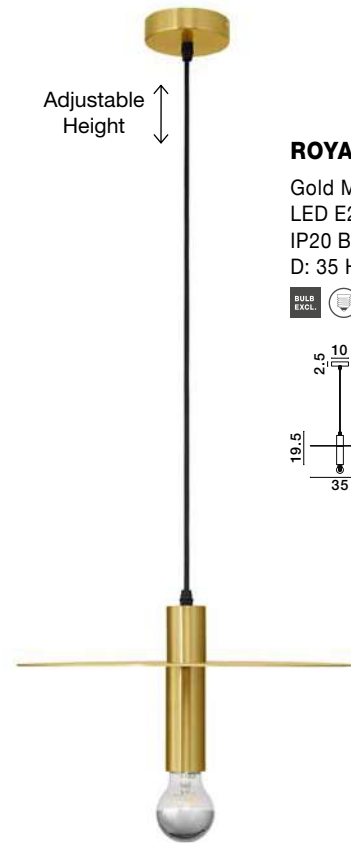

ROYAL - 9501240

Gold Metal
LED E27 1x12 Watt 230 Volt
IP20 Bulb Excluded
D: 20 H1: 14.5 H2: 180 cm

ROYAL - 9501241

Gold Metal
LED E27 1x12 Watt 230 Volt
IP20 Bulb Excluded
D: 35 H1: 19.5 H2: 180 cm