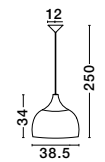

MIA - 9594341
Natural Rattan
Black Fabric Wire & Base
LED E27 1x12 Watt 230 Volt
IP20 Bulb Excluded
D: 38.5 H1: 34 H2: 250 cm