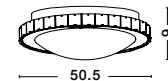

PALERMO - 7311403

Chrome Metal
White Glass & K9 Crystal
LED E27 4x12 Watt 230 Volt
IP20 Bulb Excluded
D: 50.5 H: 9 cm