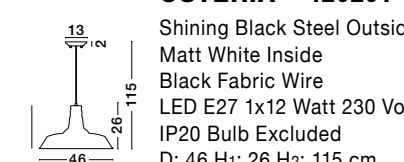

OSTERIA - 420201

Shining Black Steel Outside
Matt White Inside
Black Fabric Wire
LED E27 1x12 Watt 230 Volt
IP20 Bulb Excluded
D: 46 H: 26 H2: 115 cm