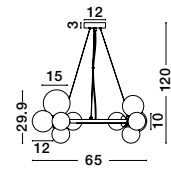

ODILLIA - 9028856

Opal Glass
& Matt Gold Metal
LED G9 11x5 Watt 230 Volt
IP20 Bulb Excluded
Two Ways Of Mounting
L: 65 W: 52.8 H: 120 cm