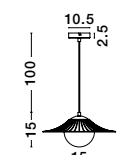

FLY - 9620127

Matt White Metal
& Opal Glass
LED E27 1x12 Watt 230 Volt
IP20 Bulb Excluded
D: 36 H: 115 cm