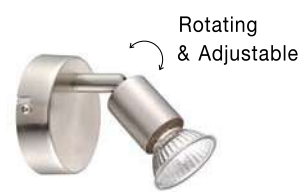

Rotating & Adjustable

LUP - 960008
Satin Black Metal
LED GU10 4x10 Watt 230 Volt
IP20 Bulb Excluded
L: 51 W: 8 H: 10.9 cm

BASE - 662001

Rust Metal
LED GU10 1x10 Watt 230 Volt
IP20 Bulb Excluded
D: 8 W: 6.7 H: 10.9 cm