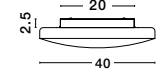

IVI - 6100523

White Opal Glass
White Metal
LED E27 2x12 Watt 230 Volt
IP44 Bulb Excluded
D: 40 H: 8 cm

GL 61005221