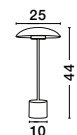

LASH - 9501229

Gold & Black Metal
LED 5 Watt 230 Volt
250Lm 3000K IP20
Cable Length: 180 cm
D: 25 W: 10 H: 44 cm