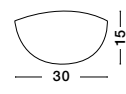

SHELL - 702201

White & Clear
Structured Glass
Chrome Metal
LED E27 1x12 Watt 230 Volt
IP20 Bulb Excluded
L: 30 W: 8 H: 15 cm