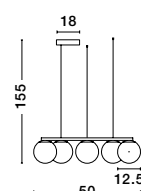

JOLINE - 9919603

Sandy Black Metal & Aluminium
White Opal Glass
LED 35 Watt 240 Volt
2803Lm 3200K IP20
D: 50 H: 155 cm