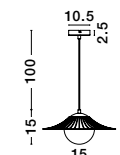

FLY - 9620126

Matt Black Metal
& Opal Glass
LED E27 1x12 Watt 230 Volt
IP20 Bulb Excluded
D: 36 H: 115 cm