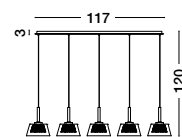

BOCCALE - 1300301306

Chrome Aluminium
Clear Glass
LED G9 5x5 Watt 230 Volt
IP20 Bulb Excluded
L: 117 W: 10 H: 120 cm