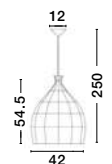

DESTIN - 9586702
Gray Rattan
Black Fabric Wire & Base
LED E27 1x12 Watt 230 Volt
IP20 Bulb Excluded
D: 42 H1: 54.5 H2: 250 cm