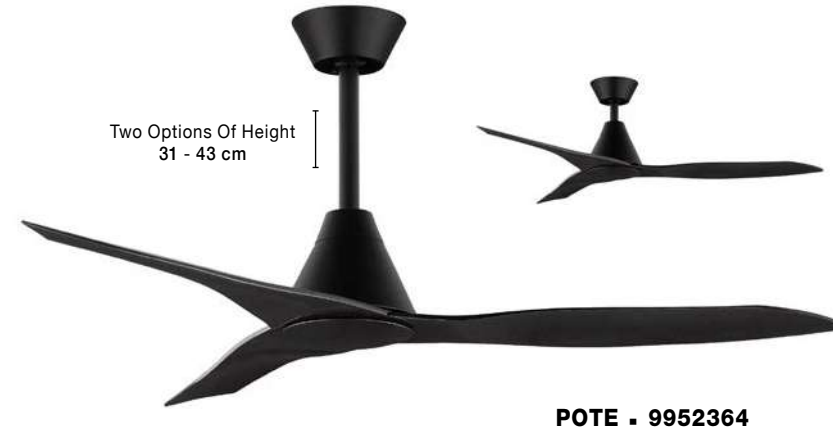

FAN SPECIFICATIONS

Product Nm.	Body Material	Blades Material	Product Size	Speed	Length of Each Blade	Motor Type	Watt (max.)	Power Supply	Airflow (CFM)	RPM	Noise Level	Weight	Blade Sweep	Summer/Winter Function	Light	Remote Control	Guarantee	Class
9952360	White Aluminium	White ABS	D: 132 cm H: 43 cm	6 Speed Remote	54"	DC	38W	AC220-240V	5250	220	N/A	4,7 Kg	N/A	✓	X	✓	2 Years Light & control 10 Years motor	I
9952365	Black Aluminium	Black ABS	D: 132 cm H: 43 cm	6 Speed Remote	54"	DC	38W	AC220-240V	5250	220	N/A	4,7 Kg	N/A	✓	X	✓	2 Years Light & control 10 Years motor	I

FAN SPECIFICATIONS

Product Nm.	Body Material	Blades Material	Product Size	Speed	Length of Each Blade	Motor Type	Watt (max.)	Power Supply	Airflow (CFM)	RPM	Noise Level	Weight	Blade Sweep	Summer/Winter Function	Light	Remote Control	Guarantee	Class
9952363	White Aluminium	White ABS	D: 110 cm H: 31-43 cm	6 Speed Remote	69"	DC	N/A	AC220-240V	4500	184	N/A	11 Kg	N/A	✓	X	✓	2 Years Light & control 10 Years motor	I
9952364	Black Aluminium	Black ABS	D: 110 cm H: 31-43 cm	6 Speed Remote	69"	DC	N/A	AC220-240V	4500	184	N/A	11 Kg	N/A	✓	X	✓	2 Years Light & control 10 Years motor	I

LIGHT SPECIFICATIONS

Product Nm.	LED Watt	Motor DC Watt	Lumen	Volt	LED Chip	Beam Angle	Kelvin	Protection	Driver Included
9952363	18W	40W	650Lm	220V	Edison	120°	3000K	IP20	✓
9952364	18W	40W	650Lm	220V	Edison	120°	3000K	IP20	✓

WALL PANEL - 9953200
Wall Panel
L: 10 W: 10 H: 5.5 cm