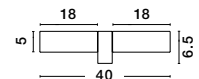

GL 99532021