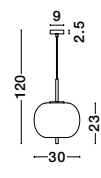

GL 96240853

LATO - 9624088

Brass Gold Metal
& Opal Glass
LED E14 1x5 Watt 230 Volt
IP20 Bulb Excluded
Cable Length: 160 cm
D: 15.8 H: 28 cm

Adjustable Height

GL 96240611

LATO - 9624071

Black Metal & Opal Glass
Black Fabric Wire
LED E27 1x12 Watt 230 Volt
IP20 Bulb Excluded
D: 30 H: 120 cm