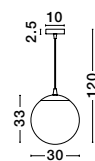

GL 90802001

GL 90803001

GL 90804001

GL 90802511

GL 90803511