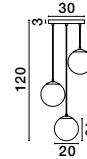

GL 90288371

GL 90288361

GL 90288371

GL 90288401

GL 90288391