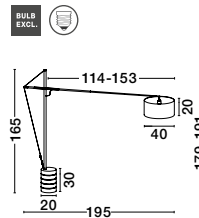

TRACCIA - 41455401

Iron & Plastic
Black Fabric Shade
LED E27 1x12 Watt 230 Volt
IP20 Bulb Excluded
Cable Length: 240 cm
L: 195 W: 40 H: 165