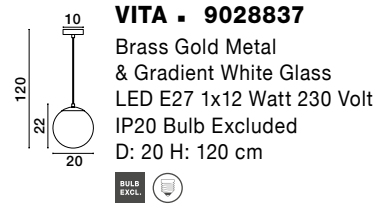

Two Options Of Height
92.5 - 67.5 cm

GL 90092451

BALOR - 9009244

Brass Gold Metal
Gradient White Glass
LED G9 12x5 Watt 230 Volt
IP20 Bulb Excluded
Included Two parts Of Metal
25.2 cm Each Part
D: 100 H1: 67.5 H2: 92.5 cm

GL 90928221

CHRYSI - 9092823

Brass Gold Metal
& Gradient White Glass
LED E14 1x5 Watt 230 Volt
IP20 Bulb Excluded
D: 24 H: 120 cm

GL 90928231

CHRYSI - 9092820

Brass Gold Metal
& Gradient White Glass
LED E14 3x5 Watt 230 Volt
IP20 Bulb Excluded
D: 43 H: 120 cm

GL 90928221

BALOR - 9009248

Brass Gold Metal
 Gradient White Glass
 LED G9 4x5 Watt 230 Volt
 IP20 Bulb Excluded
 Cable Length: 190 cm
 D: 28 W: 52.8 H: 165 cm

GL 90288421

VITA - 9028842

Brass Gold Metal
 & Gradient White Glass
 LED E27 1x12 Watt 230 Volt
 IP20 Bulb Excluded
 Cable Length: 190 cm
 D: 20 H: 35.5 cm

GL 90928211

GL 90288371

VITA - 9028837
 Brass Gold Metal
 & Gradient White Glass
 LED E27 1x12 Watt 230 Volt
 IP20 Bulb Excluded
 D: 20 H: 120 cm

GL 90288361

VITA - 9028836
 Brass Gold Metal
 & Gradient White Glass
 LED E27 1x12 Watt 230 Volt
 IP20 Bulb Excluded
 D: 30 H: 120 cm