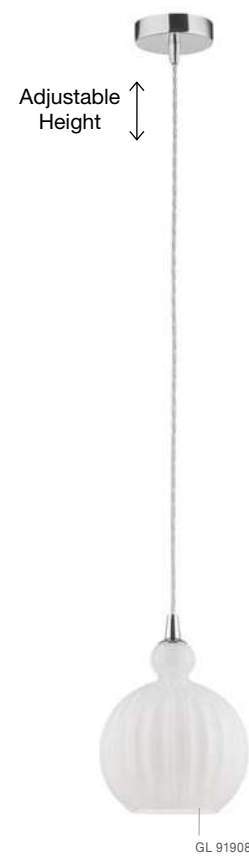

Adjustable Height

ODELL - 9190881

Chrome Aluminium
Opal Glass
LED E14 1x5 Watt 230 Volt
IP20 Bulb Excluded
D: 15 H1: 20.4 H2: 120 cm

GL 91908811

Adjustable Height

ODELL - 9190883

Chrome Aluminium
Opal Glass
LED E27 1x12 Watt 230 Volt
IP20 Bulb Excluded
D: 28 H1: 35.9 H2: 120 cm