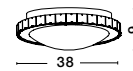

PALERMO - 7311402

Chrome Metal
White Glass & K9 Crystal
LED E27 3x12 Watt 230 Volt
IP20 Bulb Excluded
D: 38 H: 9 cm