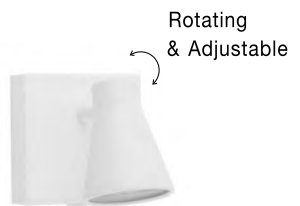

Rotating & Adjustable

DUBLIN - 9155711
Sandy White Metal
Switch On/Off
LED GU10 1x10 Watt 230 Volt
IP20 Bulb Excluded
L: 10 W: 15 H: 10 cm