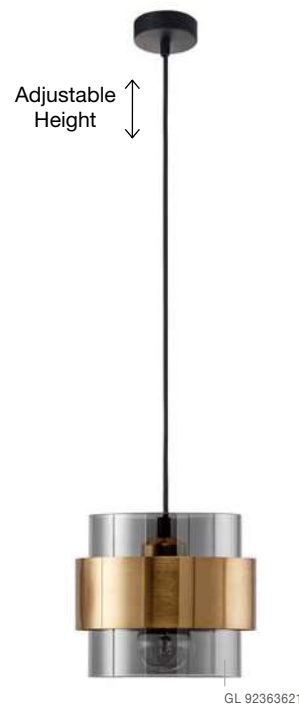

Adjustable Height

GL 96240971

LATO - 9624097

Brass Gold Metal & Smoky Glass
Black Fabric Wire
LED E14 1x5 Watt 230 Volt
IP20 Bulb Excluded
D: 16.5 H: 120 cm

Adjustable Height

GL 96240981

LATO - 9624098

Brass Gold Metal & Smoky Glass
Black Fabric Wire
LED E14 1x5 Watt 230 Volt
IP20 Bulb Excluded
D: 15.8 H: 120 cm

Adjustable Height

LATO - 9624083
 Brass Gold Metal & Smoky Glass
 Black Fabric Wire
 LED E14 4x5 Watt 230 Volt
 IP20 Bulb Excluded
 L: 110 W: 18.5 H: 120 cm

Adjustable Height

LATO - 9624082
 Brass Gold Metal & Smoky Glass
 Black Fabric Wire
 LED E14 3x5 Watt 230 Volt
 IP20 Bulb Excluded
 D: 46 H: 120 cm

GL 92363621

SIANNA - 9236362

Smoky Glass
Brass Gold Metal
LED E27 1x12 Watt 230 Volt
IP20 Bulb Excluded
D: 18 H: 16 H₂: 220 cm

GL 92363621

SIANNA - 9236382

Smoky Glass
Brass Gold Metal
LED E27 3x12 Watt 230 Volt
IP20 Bulb Excluded
L: 82 W: 18 H: 140 cm