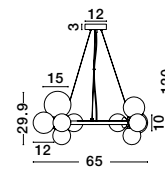

BOTH HANGING SYSTEM INCLUDED

ODILLIA - 9028855
Matt Black Metal & Smoky Glass
LED G9 11x6 Watt 230 Volt
IP20 Bulb Excluded
Two Ways Of Mounting
D: 65 H: 120 cm