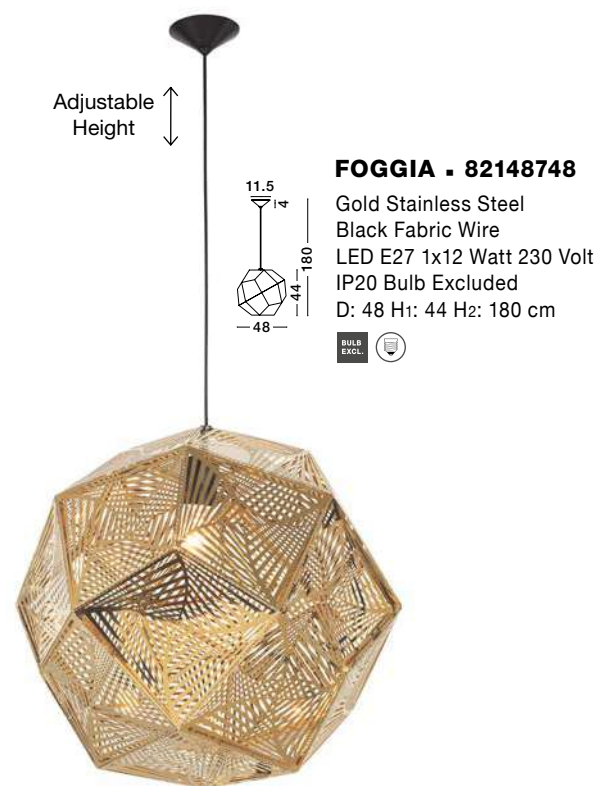

FOGGIA - 82148748
Gold Stainless Steel
Black Fabric Wire
LED E27 1x12 Watt 230 Volt
IP20 Bulb Excluded
D: 48 H: 44 H2: 180 cm