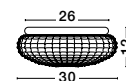

GL 97382541

CLAM - 9738254
Smoke Chrome Glass
White Metal
LED E27 2x12 Watt 230 Volt
IP44 Bulb Excluded
D: 30 H: 12 cm

GL 97382551

CLAM - 9738255
Clear Glass
White Metal
LED E27 2x12 Watt 230 Volt
IP44 Bulb Excluded
D: 30 H: 12 cm