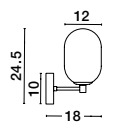

BALOR - 9009247

Brass Gold Metal
Gradient White Glass
LED G9 1x5 Watt 230 Volt
IP20 Bulb Excluded
L: 12 W: 18 H: 24.5 cm