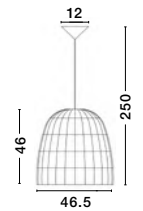

Adjustable Height

DESTIN - 9586671
Gray Rattan
Black Fabric Wire & Base
LED E27 1x12 Watt 230 Volt
IP20 Bulb Excluded
D: 46.5 H1: 46 H2: 250 cm

Adjustable Height

DESTIN - 9586691
Black Rattan
Black Fabric Wire & Base
LED E27 1x12 Watt 230 Volt
IP20 Bulb Excluded
D: 53 H1: 49 H2: 250 cm

Adjustable Height

DESTIN - 9586702
Gray Rattan
Black Fabric Wire & Base
LED E27 1x12 Watt 230 Volt
IP20 Bulb Excluded
D: 42 H1: 54.5 H2: 250 cm