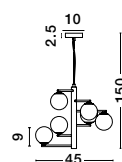

AGRIGENTO - 1700306001

Opal Glass
Antique Brass Metal
LED G9 6x5 Watt 230 Volt
IP20 Bulb Excluded
D: 45 H: 150 cm