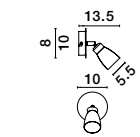

Rotating & Adjustable

CONO - 668001
White Aluminium
LED GU10 1x10 Watt 230 Volt
IP20 Bulb Excluded
D: 8 W: 13.5 H: 15.7 cm