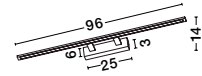

LIVIA - 9053302

Sandy Black Aluminium & Acrylic
LED 30 Watt 230 Volt
2422Lm 3000K IP44
L: 96 W: 14 H: 6 cm