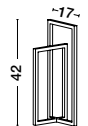

ZESIRO - 9086022
Dimmable
SandY Black Aluminium
& Acrylic
Switch On/Off
LED 12 Watt 220 - 240 Volt
800Lm 3000K IP20
Cable Length: 150 cm
L: 17 W: 17 H: 42 cm