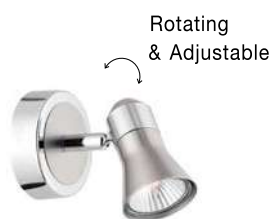

Rotating & Adjustable

GALERIA - 663001
Satin Nickel
Chrome Aluminium
LED GU10 1x10 Watt 230 Volt
IP20 Bulb Excluded
D: 8 W: 11.5 H: 11 cm