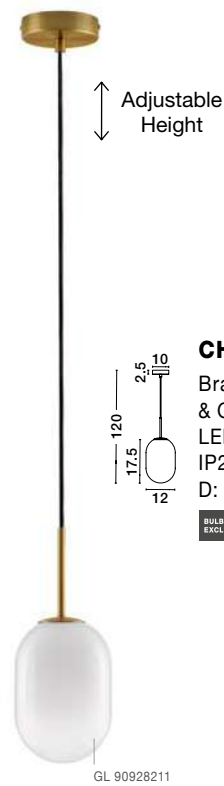

Two Options Of Height
62.6 - 37.7 cm

GL 90092451

BALOR - 9009246

Brass Gold Metal
Gradient White Glass
LED G9 6x5 Watt 230 Volt
IP20 Bulb Excluded
Included Two parts Of Metal
25.2 cm Each Part
D: 65 H1: 37.7 H2: 62.6 cm

GL 90092471

BALOR - 9009247

Brass Gold Metal
Gradient White Glass
LED G9 1x5 Watt 230 Volt
IP20 Bulb Excluded
L: 12 W: 18 H: 24.5 cm

Two Options Of Height
77.5 - 52.7 cm

GL 90092451

BALOR - 9009245

Brass Gold Metal
Gradient White Glass
LED G9 8x5 Watt 230 Volt
IP20 Bulb Excluded
Included Two parts Of Metal
25.2 cm Each Part
D: 80 H1: 52.7 H2: 77.5 cm

Two Options Of Height
92.5 - 67.5 cm

GL 90092451

BALOR - 9009244

Brass Gold Metal
Gradient White Glass
LED G9 12x5 Watt 230 Volt
IP20 Bulb Excluded
Included Two parts Of Metal
25.2 cm Each Part
D: 100 H1: 67.5 H2: 92.5 cm