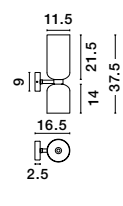

PALMER - 9241110
Smoky Glass
Black Metal Base
LED E14 2x5 Watt 230 Volt
IP20 Bulb Excluded
D: 11.5 W: 16.5 H: 37.5 cm