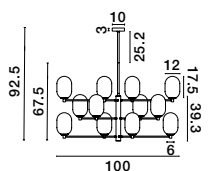

Two Options Of Height
62.6 - 37.7 cm

GL 90092451

BALOR - 9009246

Brass Gold Metal
Gradient White Glass
LED G9 6x5 Watt 230 Volt
IP20 Bulb Excluded
Included Two parts Of Metal
25.2 cm Each Part
D: 65 H1: 37.7 H2: 62.6 cm

Two Options Of Height
92.5 - 67.5 cm

GL 90092451

BALOR - 9009244

Brass Gold Metal
Gradient White Glass
LED G9 12x5 Watt 230 Volt
IP20 Bulb Excluded
Included Two parts Of Metal
25.2 cm Each Part
D: 100 H1: 67.5 H2: 92.5 cm