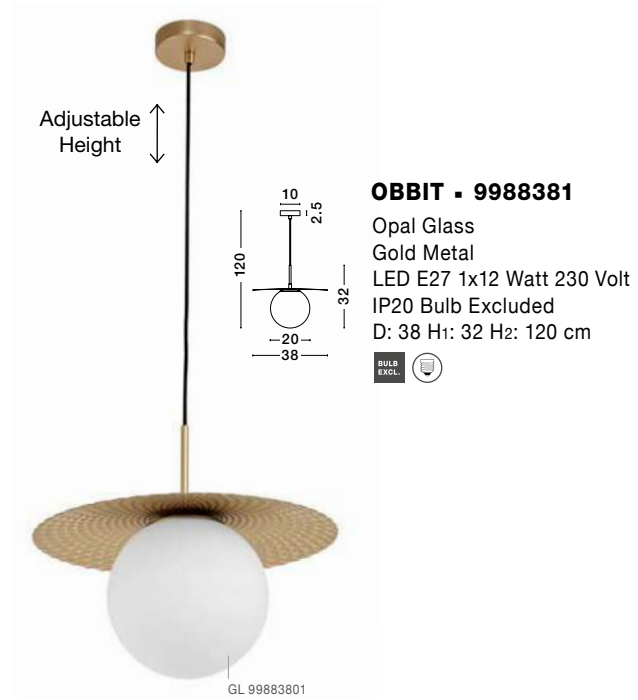

JULIET . 9206401

Brass & Black Metal
White Opal Glass
LED E14 1x5 Watt 230 Volt
IP20 Bulb Excluded
L: 18 W: 18 H: 120 cm

JULIET . 9206403

Brass & Black Metal
White Opal Glass
LED E14 4x12 Watt 230 Volt
IP20 Bulb Excluded
L: 45 W: 45 H: 20 cm

JULIET . 9206404

Brass & Black Metal
White Opal Glass
LED E14 1x5 Watt 230 Volt
IP20 Bulb Excluded
L: 18.5 W: 18.5 H: 20 cm

GL 91912511

GRUS . 9191251

Brass Metal
Opal Glass
LED E27 1x12 Watt 230 Volt
IP20 Bulb Excluded
D: 25 H1: 56 H2: 120 cm