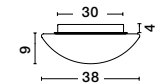

BREST - 832403

White Opal Glass & Metal
LED E27 2x12 Watt 230 Volt
IP44 Bulb Excluded
D: 38 H: 13 cm