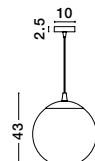

LAZIONE - 9080400
Gradient Smoke Glass
Chrome Aluminium
LED E27 1x12 Watt 230 Volt
IP20 Bulb Excluded
D: 40 H1: 43 H2: 120 cm