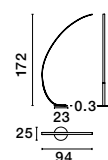

PREMIUM - 9396060

Dimmable
Sandy Black Aluminium
& Acrylic
LED 30 Watt 230 Volt
1580Lm 3000K IP20
Cable Length: 245 cm
L: 26 W: 94 H: 172 cm