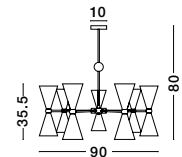

GALA - 9035976
Matt Black & Gold Metal
LED E14 14x5 Watt 230 Volt
IP20 Bulb Excluded
D: 90 H: 35.5 H: 80 cm