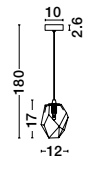

ICE - 9160231

Gradient White Colour
Glass & White Metal
LED G9 1x5 Watt 230 Volt
IP20 Bulb Excluded
D: 12 H1: 17 H2: 180 cm