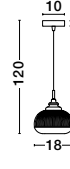

GL 97382101

MOND - 9738210

Satin Gold Metal
Clear Glass
LED E14 1x5 Watt 230 Volt
IP20 Bulb Excluded
D: 15 H1: 24 H2: 120 cm

GL 97382111

MOND - 9738211

Satin Gold Metal
Clear Glass
LED E14 1x5 Watt 230 Volt
IP20 Bulb Excluded
D: 18 H1: 19.5 H2: 120 cm