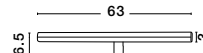

VANESE - 787008

Chrome Aluminium & Acrylic
LED 18 Watt 230 Volt
1922Lm 3000K IP44
L: 63 W1: 3 W2: 6.5 H: 6.5 cm

787009

Chrome Aluminium
L: 3 W: 1.5 H 3 cm