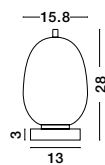

LATO - 9624088

Brass Gold Metal
& Opal Glass
LED E14 1x5 Watt 230 Volt
IP20 Bulb Excluded
Cable Length: 160 cm
D: 15.8 H: 28 cm