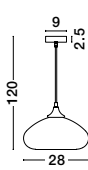

SAVAZ - 9726482

Chrome Glass
Black Metal
Black Fabric Wire
LED E27 1x12 Watt 230 Volt
IP20 Bulb Excluded
D: 28 H1: 14 H2: 120 cm