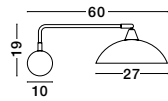

MIRBA - 9035979
Sandy Black Metal Outside
Gold Metal Inside
LED E27 1x12 Watt 230 Volt
IP20 Bulb Excluded
L: 27 W: 60 H: 19 cm