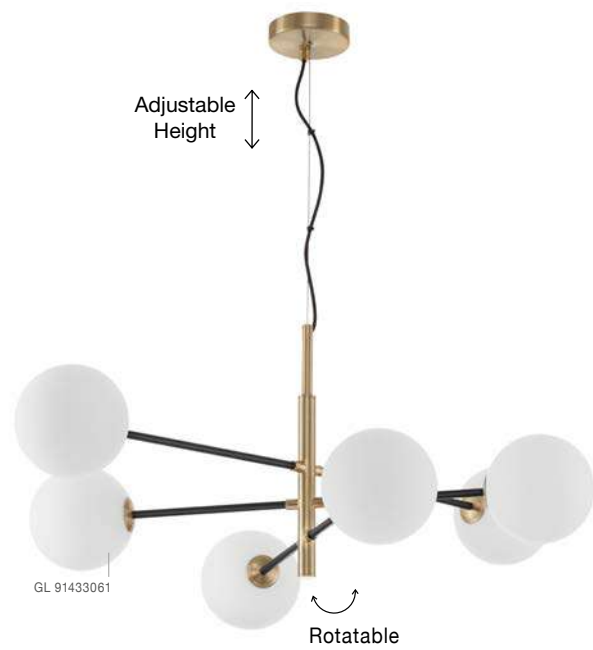

ALSO YOU CAN DO

Two Options Of Height
 67 - 120 cm

GIT - 9009296
 Matt Black & Gold Metal
 Opal Glass
 LED G9 6x5 Watt 230 Volt
 IP20 Bulb Excluded
 Included Two parts Of Metal
 42 cm Each Part
 L: 100 H1: 67 H2: 120 cm

Rotatable

GL 90092941

Two Options Of Height
 73.5 - 121 cm

GL 90092941

GIT - 9009295
 Matt Black & Gold Metal
 Opal Glass
 LED G9 2x5 Watt 230 Volt
 IP20 Bulb Excluded
 Included Two parts Of Metal
 23.7 cm Each Part
 L: 95 W: 15 H: 73.5 H2: 121 cm

SWAY - 9501237
 Sandy Black Metal
 & Brass Gold
 LED E27 1x12 Watt
 LED G9 2x5 Watt 230 Volt
 IP20 Bulb Excluded
 L: 123 W: 15 H: 70 cm

SWAY - 9501235
 Brass Metal
 & White Marble Base
 LED E27 1x12 Watt 230 Volt
 IP20 Bulb Excluded
 Cable Length: 130 cm
 D: 19 W: 26 H: 60 cm

SWAY - 9501236
 Brass Metal
 & White Marble Base
 LED E27 1x12 Watt 230 Volt
 IP20 Bulb Excluded
 Cable Length: 160 cm
 D: 25 W: 35 H: 175 cm

VITRA - 9143306
 Satin Gold & Black Metal
 White Opal Glass
 LED G9 6x5 Watt 220 Volt
 IP20 Bulb Excluded
 L: 103 W: 75 H1: 36 H2: 136 cm