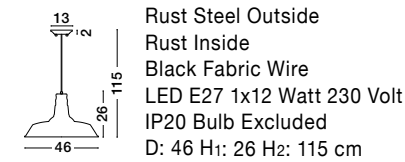

Black & Brass Metal
LED E27 1x12 Watt 230 Volt
IP20 Bulb Excluded
D: 22 H: 95 cm

Adjustable Height

OSTERIA - 620201

Rust Steel Outside
Rust Inside
Black Fabric Wire
LED E27 1x12 Watt 230 Volt
IP20 Bulb Excluded
D: 46 H: 26 H2: 115 cm