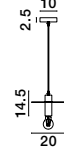

ROYAL - 9501242

Black Metal
LED E27 1x12 Watt 230 Volt
IP20 Bulb Excluded
D: 20 H1: 14.5 H2: 180 cm

ROYAL - 9501243

Black Metal
LED E27 1x12 Watt 230 Volt
IP20 Bulb Excluded
D: 35 H1: 19.5 H2: 180 cm