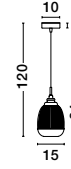

MOND - 9738210

Satin Gold Metal
Clear Glass
LED E14 1x5 Watt 230 Volt
IP20 Bulb Excluded
D: 15 H1: 24 H2: 120 cm