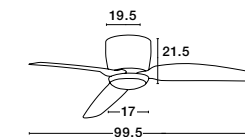

SILKY - 9953015

SATIN - 9953016

VOLGA - 9952361

VOLGA - 9952362

FAN SPECIFICATIONS

Product Nm.	Body Material	Blades Material	Product Size	Speed	Length of Each Blade	Motor Type	Watt (max.)	Power Supply	Airflow (CFM)	RPM	Noise Level	Weight	Blade Sweep	Summer/Winter Function	Light	Remote Control	Guarantee	Class
9953016	Brushed Nickel Steel & Glass	Polywood	D: 132 cm H: 25 cm	5 Speed Remote	57.5 cm	DC	35W	AC220-240V	4500	184	< 50 dB	7 Kg	52"	✓	✓	✓	5 Years motor 1 Year light source	I
9953015	Matt White Steel & Glass	White Polywood	D: 132 cm H: 25 cm	5 Speed Remote	57.5 cm	DC	35W	AC220-240V	4500	184	< 50 dB	7 Kg	52"	✓	✓	✓	5 Years motor 1 Year light source	I