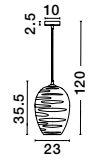

GL 90092581

Adjustable Height

EVLEEN - 9009259
Matt Black Metal & Light Grey Glass
LED E27 1x12 Watt 230 Volt
IP20 Bulb Excluded
D: 23 H1: 35.5 H2: 120 cm

GL 90092591

Adjustable Height

EVLEEN - 9009257
Matt Black Metal & Light Grey Glass
LED E27 1x12 Watt 230 Volt
IP20 Bulb Excluded
D: 30 H1: 24.5 H2: 120 cm