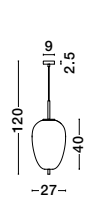

LATO - 9624063

Opal Glass
Brass Gold Metal
Black Fabric Wire
LED E27 1x12 Watt 230 Volt
IP20 Bulb Excluded
D: 27 H1: 40 H2: 120 cm