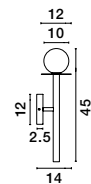

PIELO - 9043315

Brass Gold Metal
Opal Glass
LED G9 1x5 Watt
IP20 Bulb Excluded
D: 12 W: 14 H: 45 cm