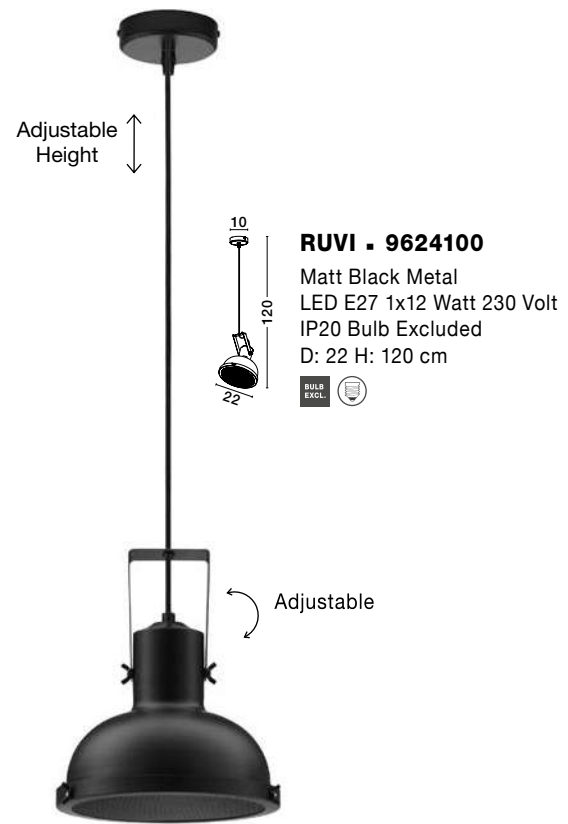

Black & Brass Metal
LED E27 1x12 Watt 230 Volt
IP20 Bulb Excluded
D: 22 H: 95 cm

Adjustable Height

OSTERIA - 620201

Rust Steel Outside
Rust Inside
Black Fabric Wire
LED E27 1x12 Watt 230 Volt
IP20 Bulb Excluded
D: 46 H: 26 H2: 115 cm

Adjustable Height

OSTERIA - 420201

Shining Black Steel Outside
Matt White Inside
Black Fabric Wire
LED E27 1x12 Watt 230 Volt
IP20 Bulb Excluded
D: 46 H: 26 H2: 115 cm

Adjustable Height

OSTERIA - 420202

Shining White Steel Outside
Matt White Inside
White Fabric Wire
LED E27 1x12 Watt 230 Volt
IP20 Bulb Excluded
D: 46 H: 26 H2: 115 cm