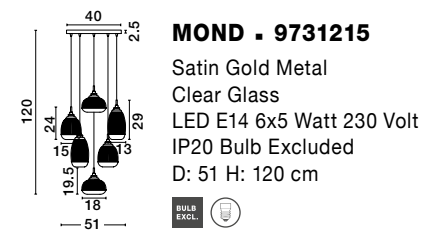

GL 90928221

BALOR - 9009248

Brass Gold Metal
 Gradient White Glass
 LED G9 4x5 Watt 230 Volt
 IP20 Bulb Excluded
 Cable Length: 190 cm
 D: 28 W: 52.8 H: 165 cm

GL 90288421

VITA - 9028842

Brass Gold Metal
 & Gradient White Glass
 LED E27 1x12 Watt 230 Volt
 IP20 Bulb Excluded
 Cable Length: 190 cm
 D: 20 H: 35.5 cm

GL 90928211

GL 90288371

VITA - 9028837
 Brass Gold Metal
 & Gradient White Glass
 LED E27 1x12 Watt 230 Volt
 IP20 Bulb Excluded
 D: 20 H: 120 cm

GL 90288361

VITA - 9028836
 Brass Gold Metal
 & Gradient White Glass
 LED E27 1x12 Watt 230 Volt
 IP20 Bulb Excluded
 D: 30 H: 120 cm

GL 90288371

VITA - 9028841
 Brass Gold Metal
 & Gradient White Glass
 LED E27 3x12 Watt 230 Volt
 IP20 Bulb Excluded
 D: 30 H: 120 cm

GL 90288401

VITA - 9028840
 Sandy Gold Metal
 & Gradient White Glass
 LED E27 1x12 Watt 230 Volt
 IP20 Bulb Excluded
 D: 20 H: 25.5 cm

GL 97382101

GL 97382121

GL 97382111

MOND - 9731214

Satin Gold Metal
Clear Glass
LED E14 3x5 Watt 230 Volt
IP20 Bulb Excluded
D: 49 H: 120 cm

GL 97382121

GL 97382101

GL 97382111