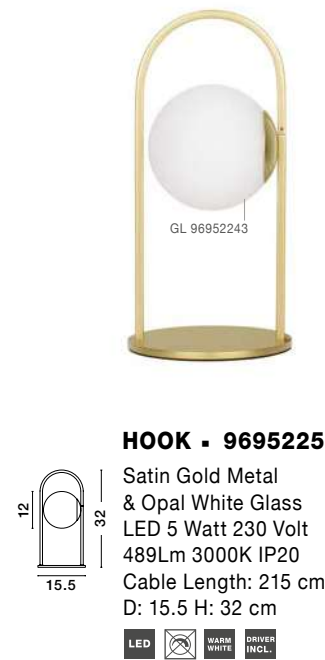

Adjustable Height

IRVINE - 9241170
 Clear Glass
 Black Cord
 Brass Gold Metal
 LED E27 1x12 Watt 230 Volt
 IP20 Bulb Excluded
 D: 20 H1: 30.3 H2: 230 cm

GL 92411701

Adjustable Height

IRVINE - 9241160
 Clear Glass
 Black Cord
 Brass Gold Metal
 LED E27 1x12 Watt 230 Volt
 IP20 Bulb Excluded
 D: 15.5 H1: 53 H2: 255 cm

GL 92411601

Adjustable Height

IRVINE - 9241190
 Clear Glass
 Black Cord
 Brass Gold Metal
 LED E27 3x12 Watt 230 Volt
 IP20 Bulb Excluded
 D: 30 H1: 30.3 H2: 150 cm

GL 92411701

Adjustable Height

IRVINE - 9241180
 Clear Glass
 Black Cord
 Brass Gold Metal
 LED E27 4x12 Watt 230 Volt
 IP20 Bulb Excluded
 L: 97.5 H1: 30.3 H2: 155 cm

GL 92411701

GL 92411801

HOOK - 9695222
 Triac Dimmable
 Satin Gold Metal
 & Opal White Glass
 LED 30 Watt 230 Volt
 3142Lm 3000K IP20
 D: 42 H: 180 cm

HOOK - 9695221
 Triac Dimmable
 Satin Gold Metal
 & Opal White Glass
 LED 52 Watt 230 Volt
 4815Lm 3000K IP20
 D: 56.6 H: 180 cm