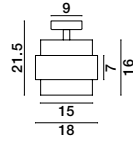

SIANNA . 9236384

Smoky Glass
Brass Gold Metal
LED E27 1x12 Watt 230 Volt
IP20 Bulb Excluded
D: 18 H: 21.5 cm