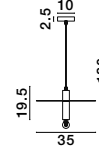

ROYAL - 9501240

Gold Metal
LED E27 1x12 Watt 230 Volt
IP20 Bulb Excluded
D: 20 H1: 14.5 H2: 180 cm

ROYAL - 9501241

Gold Metal
LED E27 1x12 Watt 230 Volt
IP20 Bulb Excluded
D: 35 H1: 19.5 H2: 180 cm

ROYAL - 9501242

Black Metal
LED E27 1x12 Watt 230 Volt
IP20 Bulb Excluded
D: 20 H1: 14.5 H2: 180 cm

ROYAL - 9501243

Black Metal
LED E27 1x12 Watt 230 Volt
IP20 Bulb Excluded
D: 35 H1: 19.5 H2: 180 cm