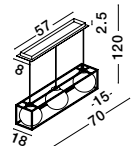

JULIET . 9206402

Brass & Black Metal
White Opal Glass
LED E14 3x12 Watt 230 Volt
IP20 Bulb Excluded
L: 70 W: 18 H: 120 cm