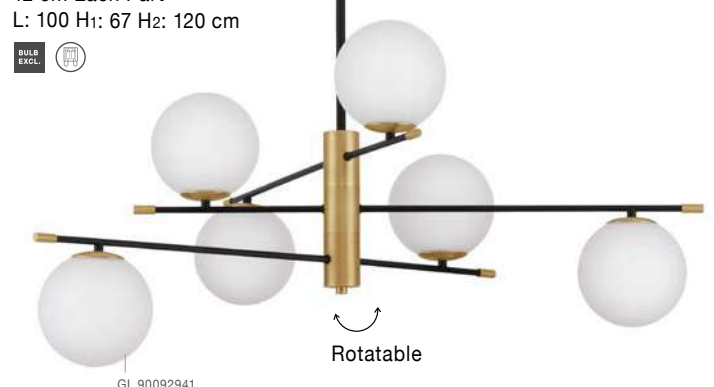

GL 90092611

GIT - 9009294
 Matt Black & Gold Metal
 Opal Glass
 LED G9 3x5 Watt 230 Volt
 IP20 Bulb Excluded
 D: 33 H: 120 cm

Adjustable Height

GL 90092941

GL 90092941

GIT - 9009297
 Matt Black & Gold Metal
 Opal Glass
 LED G9 2x5 Watt 230 Volt
 IP20 Bulb Excluded
 L: 44 W: 17.3 H: 42.2 cm

ALSO YOU CAN DO

Two Options Of Height
 67 - 120 cm

GIT - 9009296
 Matt Black & Gold Metal
 Opal Glass
 LED G9 6x5 Watt 230 Volt
 IP20 Bulb Excluded
 Included Two parts Of Metal
 42 cm Each Part
 L: 100 H1: 67 H2: 120 cm

Rotatable

GL 90092941

Two Options Of Height
 73.5 - 121 cm

GL 90092941

GIT - 9009295
 Matt Black & Gold Metal
 Opal Glass
 LED G9 2x5 Watt 230 Volt
 IP20 Bulb Excluded
 Included Two parts Of Metal
 23.7 cm Each Part
 L: 95 W: 15 H: 73.5 H2: 121 cm