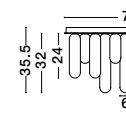

GUSTAVE - 9028853

Light Smoky Grey Glass & Matt Black Metal
LED G9 12x5 Watt 230 Volt
IP20 Bulb Excluded
L: 72 W: 10 H: 35.5 cm