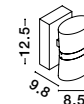

SABIA - 9122321

Chrome Aluminium & Acrylic
LED 10 Watt 230 Volt
1026Lm 3000K IP44
L: 8.5 W: 9.8 H: 12.5 cm