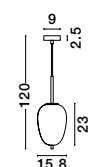

GL 96240661

GL 96240641

GL 96240651

LATO - 9624068

Opal Glass
Brass Gold Metal
Black Fabric Wire
LED E14 3x5 Watt 230 Volt
IP20 Bulb Excluded
D: 30 H: 120 cm

96240851

LATO - 9624084

Brass Gold Metal
& Opal Glass
LED E14 1x5 Watt 230 Volt
IP20 Bulb Excluded
Cable Length: 160 cm
D: 18.5 H: 22.5 cm