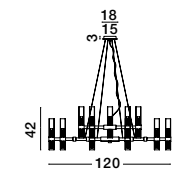

CENTURY - 9006053
Matt Black Metal
Clear & Frost Glass
LED G9 30x5 Watt 230 Volt
IP20 Bulb Excluded
D: 120 H1: 42 H2: 210 cm

GL 90060511

GL 90060512