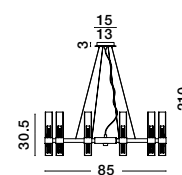

CENTURY - 9006052

Matt Black Metal
Clear & Frost Glass
LED G9 20x5 Watt 230 Volt
IP20 Bulb Excluded
D: 85 H1: 30.5 H2: 210 cm