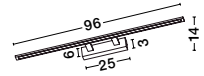

LIVIA - 9053301

Sandy White Aluminium & Acrylic
LED 30 Watt 230 Volt
2422Lm 3000K IP44
L: 96 W: 14 H: 6 cm