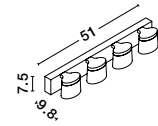

SABIA - 9122341

Chrome Aluminium & Acrylic
LED 20 Watt 230 Volt
2052Lm 3000K IP44
L: 51 W: 9.8 H: 7.5 cm