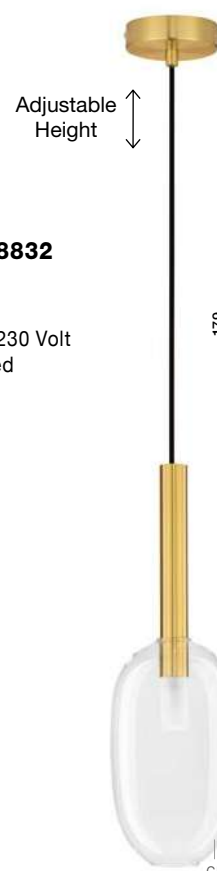

GL 90288321

AMELIA - 9028832
Sandy Gold Metal & Clear Glass
LED G9 1x5 Watt 230 Volt
IP20 Bulb Excluded
D: 15 H: 150 cm

GL 90288331

AMELIA - 9028833
Sandy Gold Metal & Clear Glass
LED G9 1x5 Watt 230 Volt
IP20 Bulb Excluded
D: 14 H: 179 cm