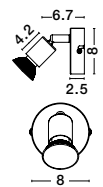

Rotating & Adjustable

LUP - 960008
Satin Black Metal
LED GU10 4x10 Watt 230 Volt
IP20 Bulb Excluded
L: 51 W: 8 H: 10.9 cm

BASE - 662001

Rust Metal
LED GU10 1x10 Watt 230 Volt
IP20 Bulb Excluded
D: 8 W: 6.7 H: 10.9 cm