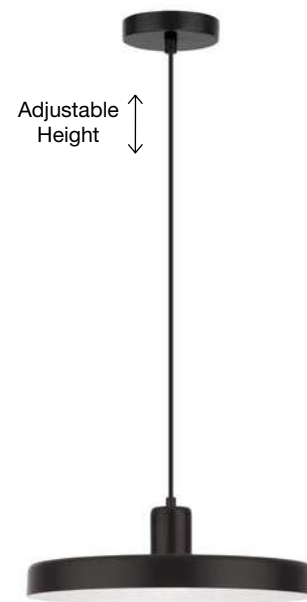

Adjustable Height ↑↓

CHIOTO - 540602

Matt Black Steel Outside
Shiny White Steel Inside
Black Fabric Wire
LED E27 1x12 Watt 230 Volt
IP20 Bulb Excluded
D: 36 H: 4 H₂: 120 cm