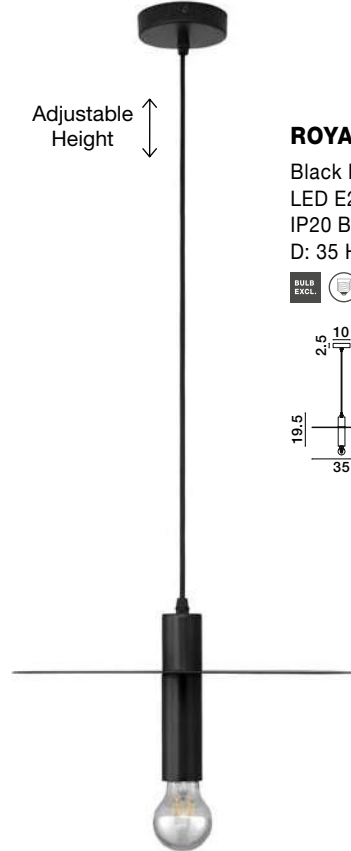

ROYAL - 9501242

Black Metal
LED E27 1x12 Watt 230 Volt
IP20 Bulb Excluded
D: 20 H1: 14.5 H2: 180 cm

ROYAL - 9501243

Black Metal
LED E27 1x12 Watt 230 Volt
IP20 Bulb Excluded
D: 35 H1: 19.5 H2: 180 cm