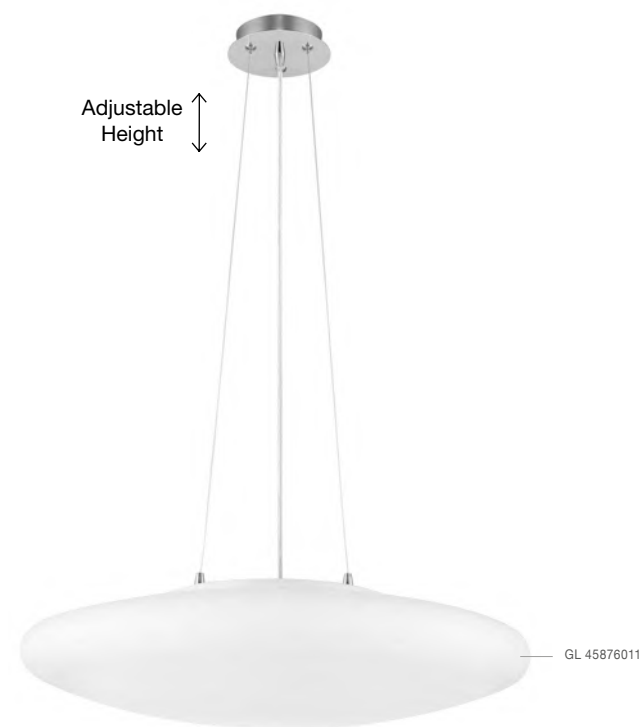

Adjustable Height

GL 45876011

PRESSIONE - 4587601

Opal Glass
Satin Metal Base
Chrome Aluminium
LED E27 4x12 Watt 230 Volt
IP20 Bulb Excluded
D: 60 H: 110 cm