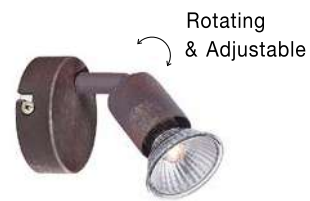

BASE - 662001

Rust Metal
LED GU10 1x10 Watt 230 Volt
IP20 Bulb Excluded
D: 8 W: 6.7 H: 10.9 cm