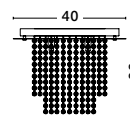

ZEFFARI - 9361083

Golden Leaf Aluminium
& K9 Crystal
LED 40 Watt 230 Volt
2400Lm 4000K IP20
D: 50 H: 10.7 cm

CR 93610821

FONTANA - 9361082

Chrome Metal
K9 Crystal
LED G9 5x5 Watt 230 Volt
IP20 Bulb Excluded
D: 40 H: 32 cm