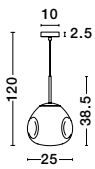

Adjustable Height

GL 91904011

LAVA - 9190401

Copper Metal
Handmade Copper Glass
LED E27 1x12 Watt 230 Volt
IP20 Bulb Excluded
D: 25 H1: 38.5 H2: 120 cm

Adjustable Height

GL 91904031

LAVA - 9190403

Gold Metal
Handmade Gold Glass
LED E27 1x12 Watt 230 Volt
IP20 Bulb Excluded
D: 25 H1: 38.5 H2: 120 cm