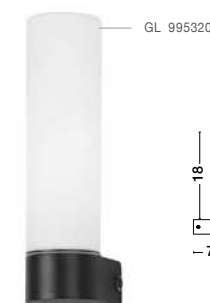

CORB - 9953203
Sandy Black Aluminium & Opal Glass
LED E14 1x5 Watt 230 Volt
IP44 Bulb Excluded
L: 5 W: 7.5 H: 21.5 cm

POLO - 6310542
White Opal Glass
Chrome Aluminium
LED E14 1x5 Watt 230 Volt
Bulb Excluded IP44
L: 5 W: 7.5 H: 21.5 cm