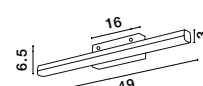

WILLOW - 787014

White Aluminium & Acrylic
LED 12 Watt 230 Volt
1174Lm 3000K IP44
L: 49 W: 7.5 H: 6.5 cm