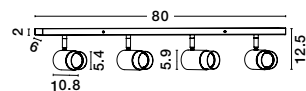

Rotating & Adjustable

POGNO - 9111436

Sandy Black & Gold Aluminium
LED GU10 4x10 Watt 220-240 Volt
IP20 Bulb Excluded
L: 80 W: 6 H: 14 cm