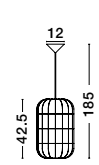

GRIFFIN - 9586507
Dried Water Hyacinth
Black Fabric Wire & Base
LED E27 1x12 Watt 230 Volt
IP20 Bulb Excluded
D: 27 H1: 42.5 H2: 185 cm