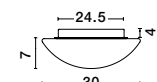

GL 8324011

BREST - 832401

White Opal Glass & Metal
LED E27 1x12 Watt 230 Volt
IP44 Bulb Excluded
D: 23 H: 10.5 cm

IP44

GL 8324021

BREST - 832402

White Opal Glass & Metal
LED E27 2x12 Watt 230 Volt
IP44 Bulb Excluded
D: 30 H: 11 cm