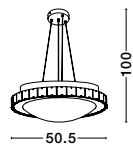

OTTOLINE - 9620124
 White Metal
 Brown Wood
 LED E27 1x12 Watt 230 Volt
 IP20 Bulb Excluded
 D: 40 H1: 26 H2: 126 cm

04
classic

PALERMO - 7311404

Chrome Metal
White Glass & K9 Crystal
LED E27 4x12 Watt 230 Volt
IP20 Bulb Excluded
D: 50.5 H: 100 cm