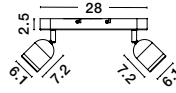

IP44

Rotating & Adjustable

Rotating & Adjustable

Rotating & Adjustable