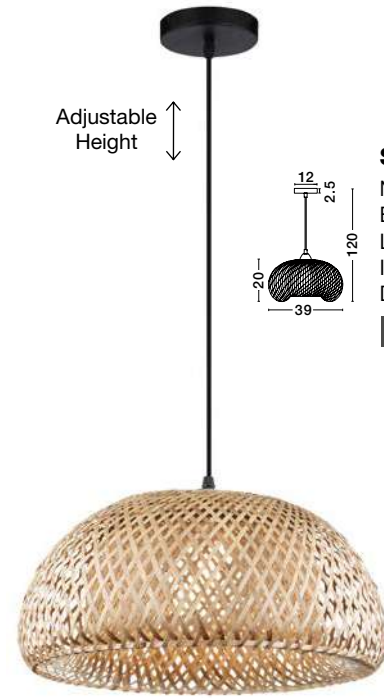

Adjustable Height

SCARLET - 9142498
Natural Bamboo
Black PVC Wire & Base
LED E27 1x12 Watt 230 Volt
IP20 Bulb Excluded
D: 39 H1: 20 H2: 120 cm