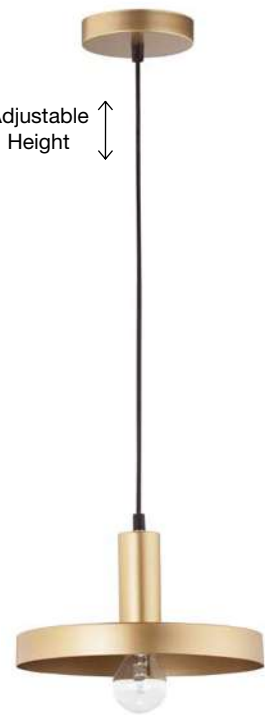

Adjustable Height

VEDA - 9536414
 Brass Metal & Clear Glass
 LED G9 5x6 Watt 230 Volt
 IP20 Bulb Excluded
 D: 40 H: 150 cm

Adjustable Height ↑↓

GARNI - 9417053

Black Metal Outside
Gold Inside
Black PVC Wire
LED E27 1x12 Watt 230 Volt
IP20 Bulb Excluded
D: 25 H: 15 H₂: 120 cm