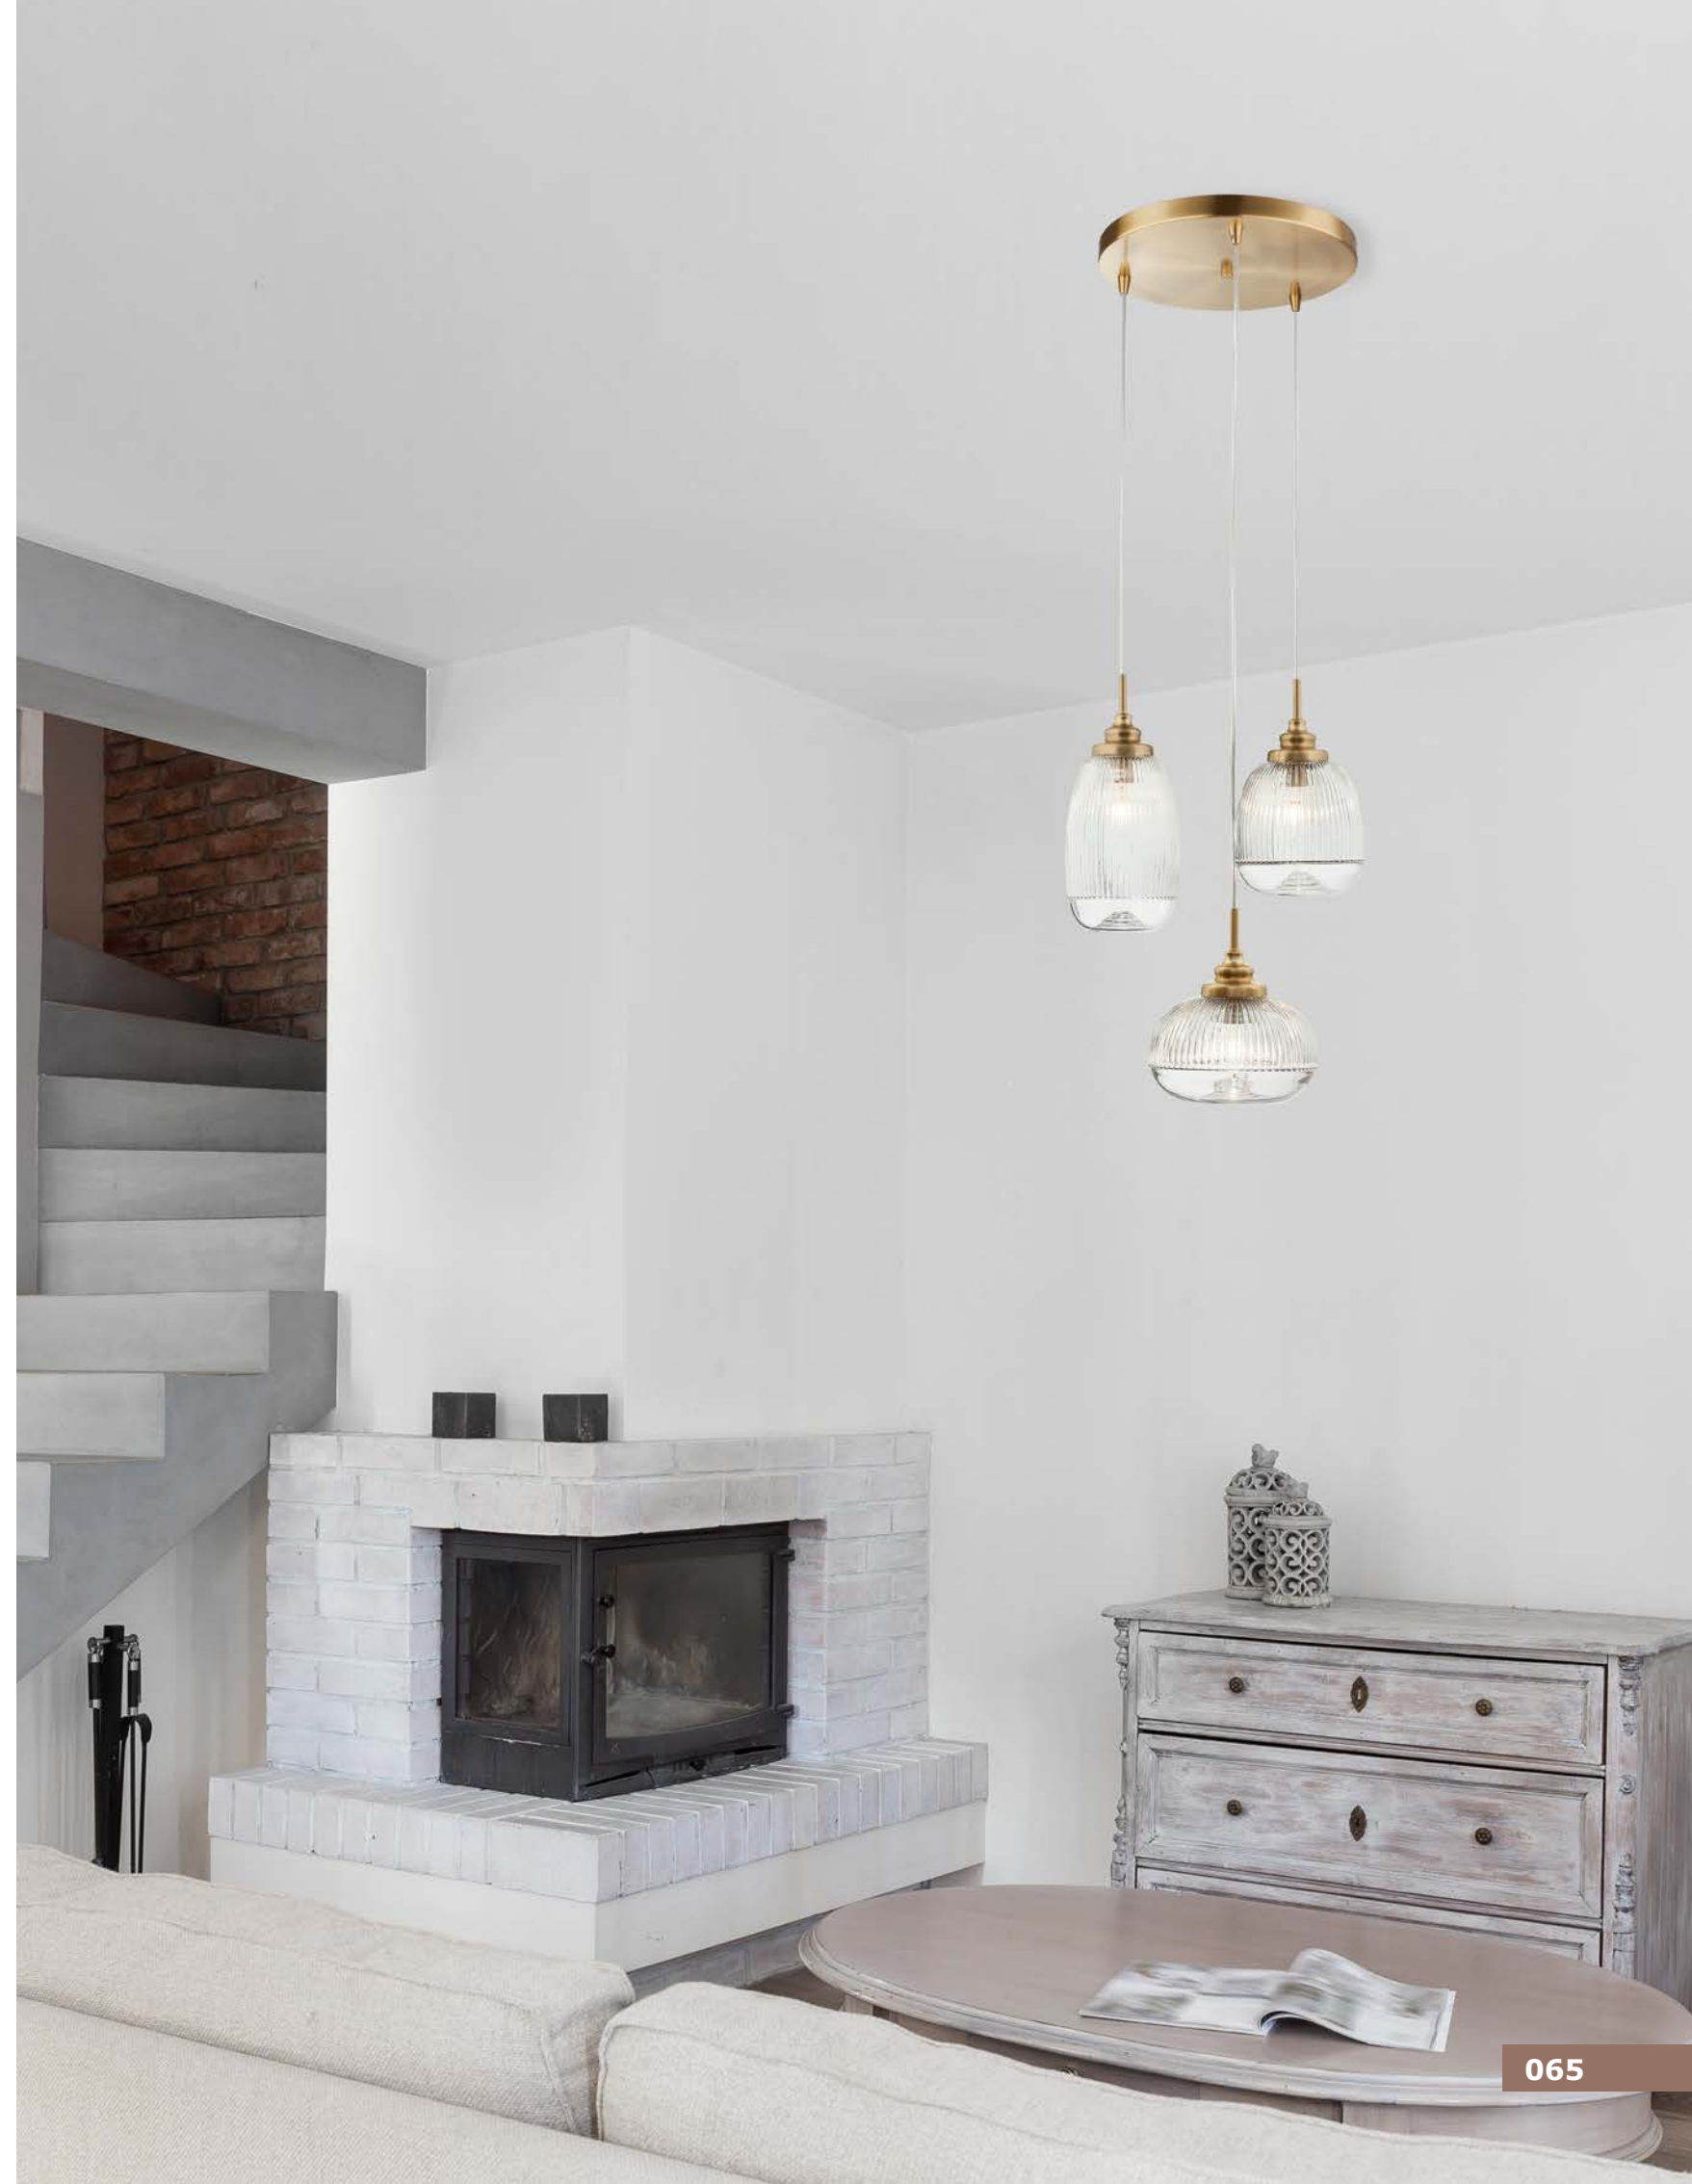

GL 97382121

MOND - 9738212

Satin Gold Metal
Clear Glass
LED E14 1x5 Watt 230 Volt
IP20 Bulb Excluded
D: 13 H1: 29 H2: 120 cm

GL 97382101

MOND - 9738210

Satin Gold Metal
Clear Glass
LED E14 1x5 Watt 230 Volt
IP20 Bulb Excluded
D: 15 H1: 24 H2: 120 cm

GL 97382111

MOND - 9738211

Satin Gold Metal
Clear Glass
LED E14 1x5 Watt 230 Volt
IP20 Bulb Excluded
D: 18 H1: 19.5 H2: 120 cm

GL 97382101

GL 97382121

GL 97382111

MOND - 9731214

Satin Gold Metal
Clear Glass
LED E14 3x5 Watt 230 Volt
IP20 Bulb Excluded
D: 49 H: 120 cm