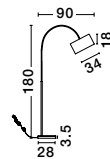

SAMA - 9401653

White Fabric Shade
White Aluminium Base
LED E27 1x12 Watt 230 Volt
IP20 Bulb Excluded
Cable Length: 180 cm
L: 90 H: 180 cm