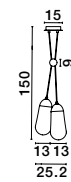

BLAKY - 9092825
Matt Black Metal
& Opal Glass
LED E14 2x5 Watt 230 Volt
IP20 Bulb Excluded
L: 25.2 W: 13 H: 150 cm