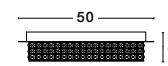

ZEFFARI - 9361083

Golden Leaf Aluminium
& K9 Crystal
LED 40 Watt 230 Volt
2400Lm 4000K IP20
D: 50 H: 10.7 cm

CR 93610821

FONTANA - 9361082

Chrome Metal
K9 Crystal
LED G9 5x5 Watt 230 Volt
IP20 Bulb Excluded
D: 40 H: 32 cm