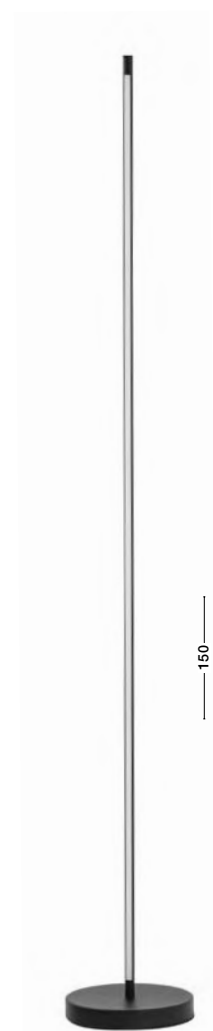

COLBY - 9081820
Sandy Black Aluminium
LED 10 Watt 220-240 Volt
650Lm 3000K IP20
D: 12 H: 50 cm