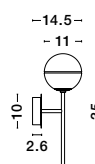

CANTONA - 9960617

Milky White Glass
Brass Gold
LED G9 1x5 Watt 230 Volt
IP20 Bulb Excluded
L: 14.5 W: 11 H: 35 cm