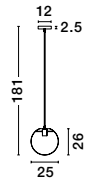

GL 91206691

Adjustable Height

HUNTER - 9120669
 Black Aluminium & Smoke Glass
 LED E27 1x12 Watt 230 Volt
 IP20 Bulb Excluded
 D: 35 H1: 42.5 H2: 145 cm

Adjustable Height

GL 94169251

MIRALE - 9416925

Gold Metal
Clear Glass
& Black PVC Wire
LED E27 1x12 Watt 230 Volt
IP20 Bulb Excluded
D: 25 H1: 26 H2: 181 cm