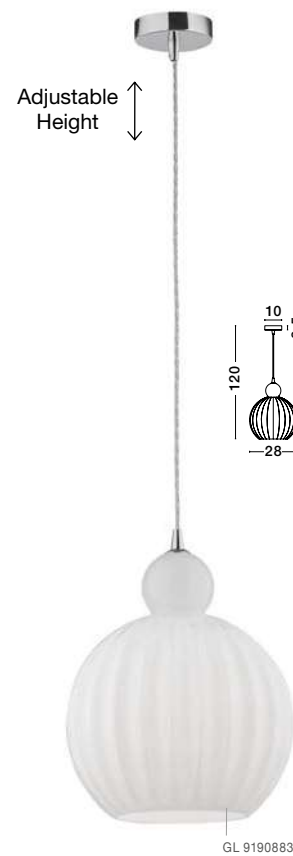

Adjustable Height

ODELL - 9190881

Chrome Aluminium
Opal Glass
LED E14 1x5 Watt 230 Volt
IP20 Bulb Excluded
D: 15 H1: 20.4 H2: 120 cm

GL 91908811

Adjustable Height

ODELL - 9190883

Chrome Aluminium
Opal Glass
LED E27 1x12 Watt 230 Volt
IP20 Bulb Excluded
D: 28 H1: 35.9 H2: 120 cm