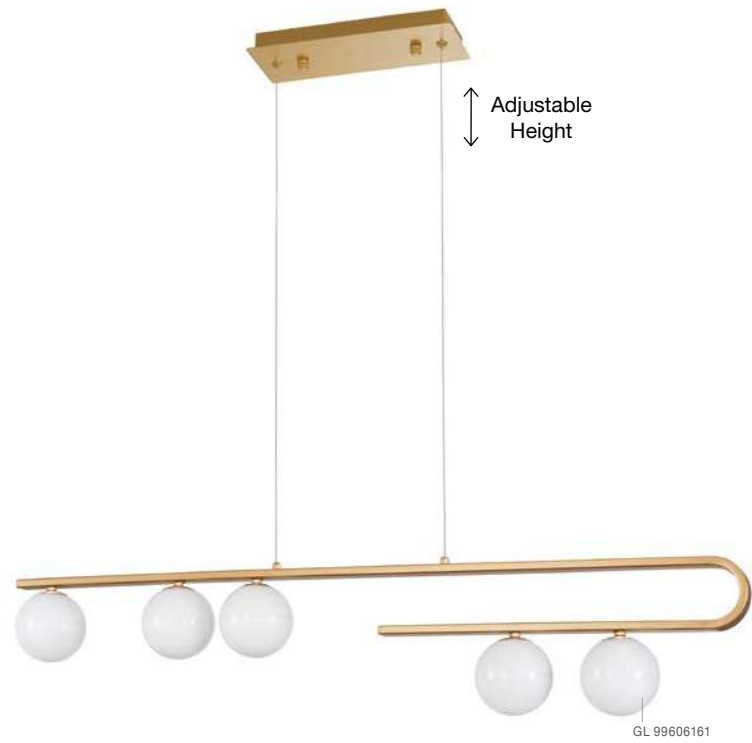

CANTONA - 9960616
Milky White Glass
Brass Gold
LED G9 5x5 Watt 230 Volt
IP20 Bulb Excluded
L: 113 W: 10 H: 180 cm