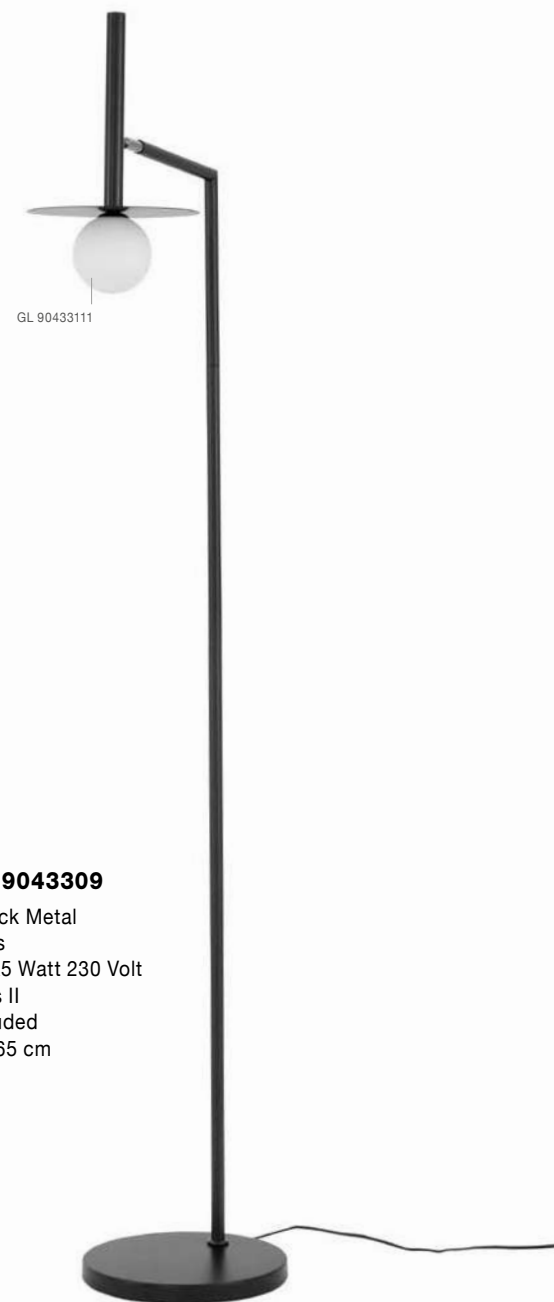

PIELO - 9043309
Sandy Black Metal
Opal Glass
LED G9 1x5 Watt 230 Volt
IP20 Class II
Bulb Excluded
D: 42 H: 165 cm