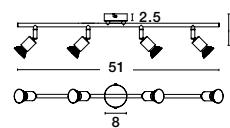

LUP - 960004
Satin Gold Metal
LED GU10 4x10 Watt 230 Volt
IP20 Bulb Excluded
L: 51 W: 8 H: 10.9 cm