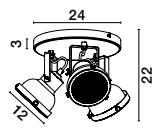

RUVI - 9624105

Matt Black Metal
LED GU10 3x10 Watt
230 Volt
IP20 Bulb Excluded
D: 24 H: 22 cm