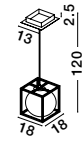

JULIET . 9206401

Brass & Black Metal
White Opal Glass
LED E14 1x5 Watt 230 Volt
IP20 Bulb Excluded
L: 18 W: 18 H: 120 cm