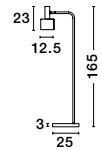

PAZ - 9426653

Gold Metal
White Metal Shade
White Base
LED E27 1x12 Watt 230 Volt
IP20 Bulb Excluded
Cable Length: 170 cm
D: 12.5 H: 165 cm