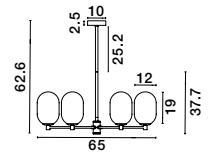

Two Options Of Height
62.6 - 37.7 cm

GL 90092451

BALOR - 9009246

Brass Gold Metal
Gradient White Glass
LED G9 6x5 Watt 230 Volt
IP20 Bulb Excluded
Included Two parts Of Metal
25.2 cm Each Part
D: 65 H1: 37.7 H2: 62.6 cm