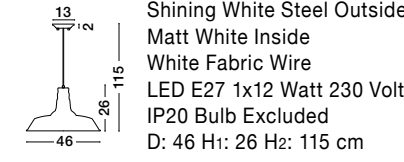

Adjustable Height

OSTERIA - 420201

Shining Black Steel Outside
Matt White Inside
Black Fabric Wire
LED E27 1x12 Watt 230 Volt
IP20 Bulb Excluded
D: 46 H: 26 H2: 115 cm

Adjustable Height

OSTERIA - 420202

Shining White Steel Outside
Matt White Inside
White Fabric Wire
LED E27 1x12 Watt 230 Volt
IP20 Bulb Excluded
D: 46 H: 26 H2: 115 cm