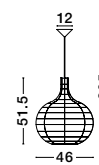

Adjustable Height

MELODY - 9586431
Ivory Rattan
White Fabric Wire & Base
LED E27 1x12 Watt 230 Volt
IP20 Bulb Excluded
D: 50.5 H1: 30 H2: 250 cm

Adjustable
Height

Adjustable
Height

Adjustable
Height

GRIFFIN - 9586508
Dried Water Hyacinth
Black Fabric Wire & Base
LED E27 1x12 Watt 230 Volt
IP20 Bulb Excluded
D: 46 H1: 51.5 H2: 205 cm