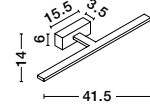

MONDRIAN - 9053122

Sandy Black Aluminium & Acrylic
LED 12 Watt 230 Volt
913Lm 3000K IP44
L: 41.5 W: 14 H: 6 cm