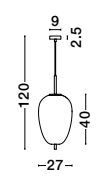

Adjustable Height

GL 96240621

LATO - 9624072

Black Metal & Opal Glass
Black Fabric Wire
LED E27 1x12 Watt 230 Volt
IP20 Bulb Excluded
D: 22 H: 120 cm

Adjustable Height

GL 96240631

LATO - 9624073

Black Metal & Opal Glass
Black Fabric Wire
LED E27 1x12 Watt 230 Volt
IP20 Bulb Excluded
D: 27 H: 120 cm