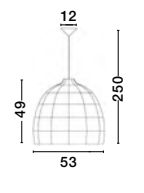

DESTIN - 9586691
Black Rattan
Black Fabric Wire & Base
LED E27 1x12 Watt 230 Volt
IP20 Bulb Excluded
D: 53 H1: 49 H2: 250 cm