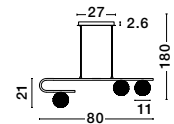

MIRANO - 9960272

Clear Structured Glass
& Brass Gold Steel
LED G9 3x5 Watt 230 Volt
IP20 Bulb Excluded
L: 80 W: 10 H: 180 cm