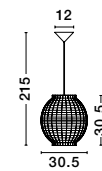

GRIFFIN - 9858720
Dried Water Hyacinth
Black Fabric Wire & Base
LED E27 1x12 Watt 230 Volt
IP20 Bulb Excluded
D: 30.5 H1: 30.5 H2: 215 cm