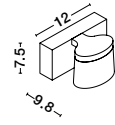

SABIA - 9122311

Chrome Aluminium & Acrylic
LED 5 Watt 230 Volt
513Lm 3000K IP44
L: 12 W: 9.8 H: 7.5 cm