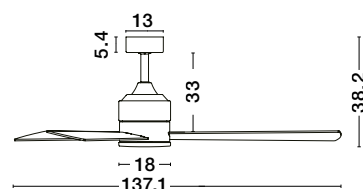

FAN SPECIFICATIONS

Product Nm.	Body Material	Blades Material	Product Size	Speed	Length of Each Blade	Motor Type	Watt (max.)	Power Supply	Airflow (CFM)	RPM	Noise Level	Net Weight	Blade Sweep	Summer/Winter Function	Light	Remote Control	Guarantee	Class
9952345	Stainless Aluminium	Teak & Walnut Plywood	D: 137.1 cm H: 38.2 cm	6 Speed Remote	52"	DC	38W	AC220-240V	5041	205	N/A	5,1 Kg	N/A	✓	✓	✓	2 Years Light & control 10 Years motor	I
9952350	Black Aluminium	Black & Walnut Plywood	D: 137.1 cm H: 38.2 cm	6 Speed Remote	52"	DC	38W	AC220-240V	5041	205	N/A	5,1 Kg	N/A	✓	✓	✓	2 Years Light & control 10 Years motor	I
9952355	White Aluminium	White & Oak Plywood	D: 137.1 cm H: 38.2 cm	6 Speed Remote	52"	DC	38W	AC220-240V	5041	205	N/A	5,1 Kg	N/A	✓	✓	✓	2 Years Light & control 10 Years motor	I