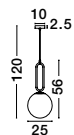

GRUS . 9191251

Brass Metal
Opal Glass
LED E27 1x12 Watt 230 Volt
IP20 Bulb Excluded
D: 25 H1: 56 H2: 120 cm