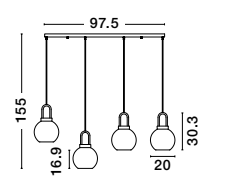

GL 92411601

Adjustable Height

IRVINE - 9241190
 Clear Glass
 Black Cord
 Brass Gold Metal
 LED E27 3x12 Watt 230 Volt
 IP20 Bulb Excluded
 D: 30 H1: 30.3 H2: 150 cm

GL 92411701

Adjustable Height

IRVINE - 9241180
 Clear Glass
 Black Cord
 Brass Gold Metal
 LED E27 4x12 Watt 230 Volt
 IP20 Bulb Excluded
 L: 97.5 H1: 30.3 H2: 155 cm