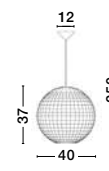

GRIFFIN - 9587121
Dried Water Hyacinth
Black Fabric Wire & Base
LED E27 1x12 Watt 230 Volt
IP20 Bulb Excluded
D: 40 H1: 37 H2: 250 cm