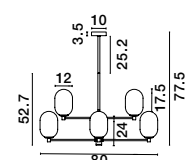

Two Options Of Height
62.6 - 37.7 cm

GL 90092451

BALOR - 9009246

Brass Gold Metal
Gradient White Glass
LED G9 6x5 Watt 230 Volt
IP20 Bulb Excluded
Included Two parts Of Metal
25.2 cm Each Part
D: 65 H1: 37.7 H2: 62.6 cm

GL 90092471

BALOR - 9009247

Brass Gold Metal
Gradient White Glass
LED G9 1x5 Watt 230 Volt
IP20 Bulb Excluded
L: 12 W: 18 H: 24.5 cm

Two Options Of Height
77.5 - 52.7 cm

GL 90092451

BALOR - 9009245

Brass Gold Metal
Gradient White Glass
LED G9 8x5 Watt 230 Volt
IP20 Bulb Excluded
Included Two parts Of Metal
25.2 cm Each Part
D: 80 H1: 52.7 H2: 77.5 cm

Two Options Of Height
92.5 - 67.5 cm

GL 90092451

BALOR - 9009244

Brass Gold Metal
Gradient White Glass
LED G9 12x5 Watt 230 Volt
IP20 Bulb Excluded
Included Two parts Of Metal
25.2 cm Each Part
D: 100 H1: 67.5 H2: 92.5 cm