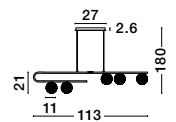

MIRANO - 9960273

Clear Structured Glass
& Brass Gold Steel
LED G9 5x5 Watt 230 Volt
IP20 Bulb Excluded
L: 113 W: 10 H: 180 cm