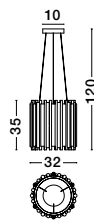

FELIX - 9287916
Gold Aluminium
& Acrylic
LED G9 6x5 Watt 230 Volt
IP20 Bulb Excluded
D: 32 H: 35 H2: 120 cm