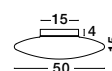

PRESSIONE - 620442

Opal Glass
Chrome Metal
LED E27 3x12 Watt 230 Volt
IP20 Bulb Excluded
D: 50 H: 15 cm