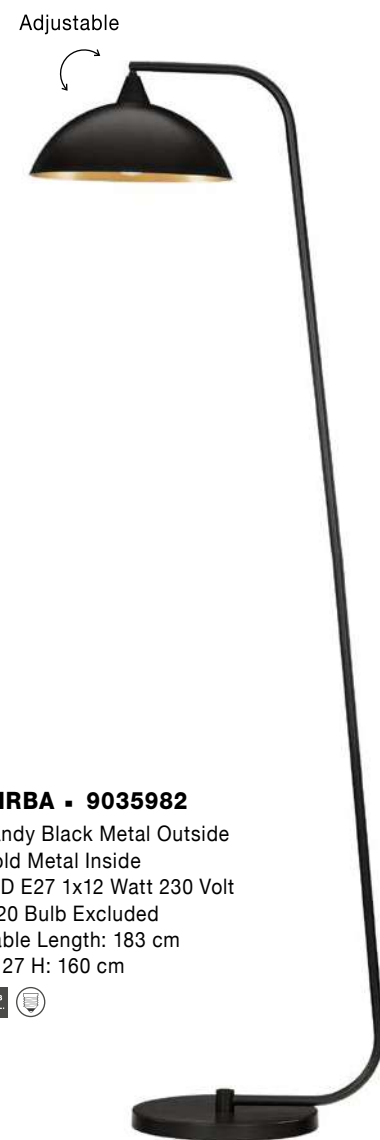

MIRBA - 9035982
Sandy Black Metal Outside
Gold Metal Inside
LED E27 1x12 Watt 230 Volt
IP20 Bulb Excluded
Cable Length: 183 cm
D: 27 H: 160 cm