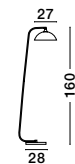

MIRBA - 9035982
Sandy Black Metal Outside
Gold Metal Inside
LED E27 1x12 Watt 230 Volt
IP20 Bulb Excluded
Cable Length: 183 cm
D: 27 H: 160 cm