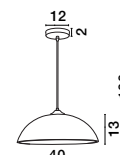

VINCA - 600822
Chrome Metal
White Wipe Technique Glass
LED E27 1x12 Watt 230 Volt
IP20 Bulb Excluded
D: 40 H1: 13 H2: 100 cm