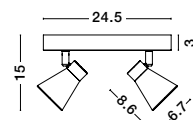

DUBLIN - 9155811
Sandy White Metal
LED GU10 2x10 Watt 230 Volt
IP20 Bulb Excluded
L: 24.5 W: 5.5 H: 15 cm