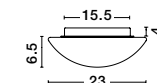

GL 8324011

BREST - 832401

White Opal Glass & Metal
LED E27 1x12 Watt 230 Volt
IP44 Bulb Excluded
D: 23 H: 10.5 cm

IP44

GL 8324021

BREST - 832402

White Opal Glass & Metal
LED E27 2x12 Watt 230 Volt
IP44 Bulb Excluded
D: 30 H: 11 cm