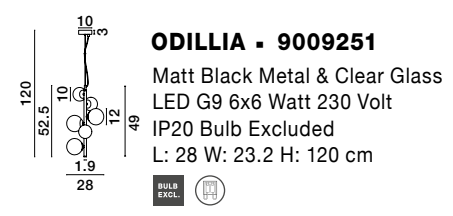

ALSO YOU CAN DO

GL 90092492

GL 90092491

GL 90092493

GL 90092491

GL 90092492

ODILLIA - 9009249
 Matt Black Metal & Clear Glass
 LED G9 11x6 Watt 230 Volt
 IP20 Bulb Excluded
 Two Ways Of Mounting
 D: 65 H: 120 cm