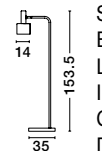

PAZ - 9050163

Gold Metal
Sandy Black Metal Shade
Black Base
LED E27 1x12 Watt 230 Volt
IP20 Bulb Excluded
Cable Length: 180 cm
D: 35 H: 153.5 cm