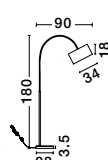

SAMA - 9401652

Black Fabric Shade
Black Aluminium Base
LED E27 1x12 Watt 230 Volt
IP20 Bulb Excluded
Cable Length: 180 cm
L: 90 H: 180 cm