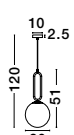

GRUS . 9191202

Matt Black Metal
Opal Glass
LED E27 1x12 Watt 230 Volt
IP20 Bulb Excluded
D: 20 H1: 51 H2: 120 cm