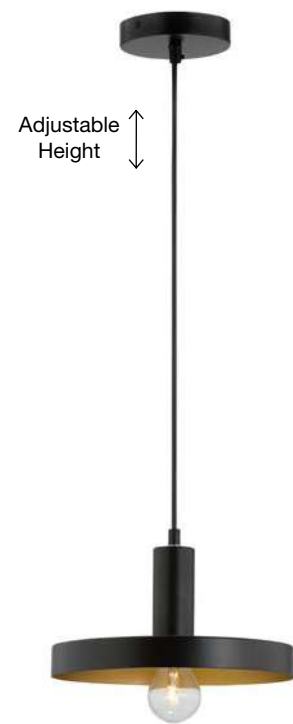

Adjustable Height ↑↓

GARNI - 9417053

Black Metal Outside
Gold Inside
Black PVC Wire
LED E27 1x12 Watt 230 Volt
IP20 Bulb Excluded
D: 25 H: 15 H₂: 120 cm