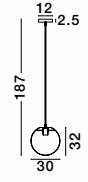

MIRALE - 9416930

Gold Metal
Clear Glass
& Black PVC Wire
LED E27 1x12 Watt 230 Volt
IP20 Bulb Excluded
D: 30 H1: 32 H2: 187 cm