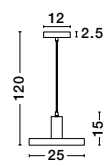

GARNI - 9417050

Gold Metal
Outside & Inside
Black PVC Wire
LED E27 1x12 Watt 230 Volt
IP20 Bulb Excluded
D: 25 H: 15 H₂: 120 cm