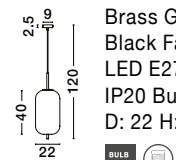

Adjustable Height

GL 96240791

LATO - 9624079

Brass Gold Metal & Smoky Glass
Black Fabric Wire
LED E27 1x12 Watt 230 Volt
IP20 Bulb Excluded
D: 30 H: 120 cm

Adjustable Height

GL 96240801

LATO - 9624080

Brass Gold Metal & Smoky Glass
Black Fabric Wire
LED E27 1x12 Watt 230 Volt
IP20 Bulb Excluded
D: 22 H: 120 cm