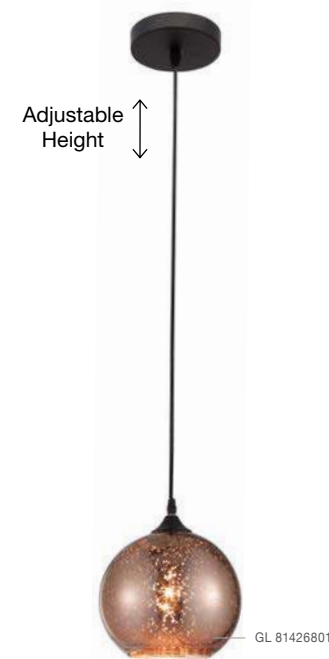

MAYAN - 9988105
Matt Black Metal
Copper Glass
LED E27 1x12 Watt 230 Volt
IP20 Bulb Excluded
D: 30 H1: 53 H2: 120 cm