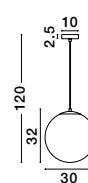

GL 90288371

GL 90288361

GL 90288371

GL 90288401

GL 90288391