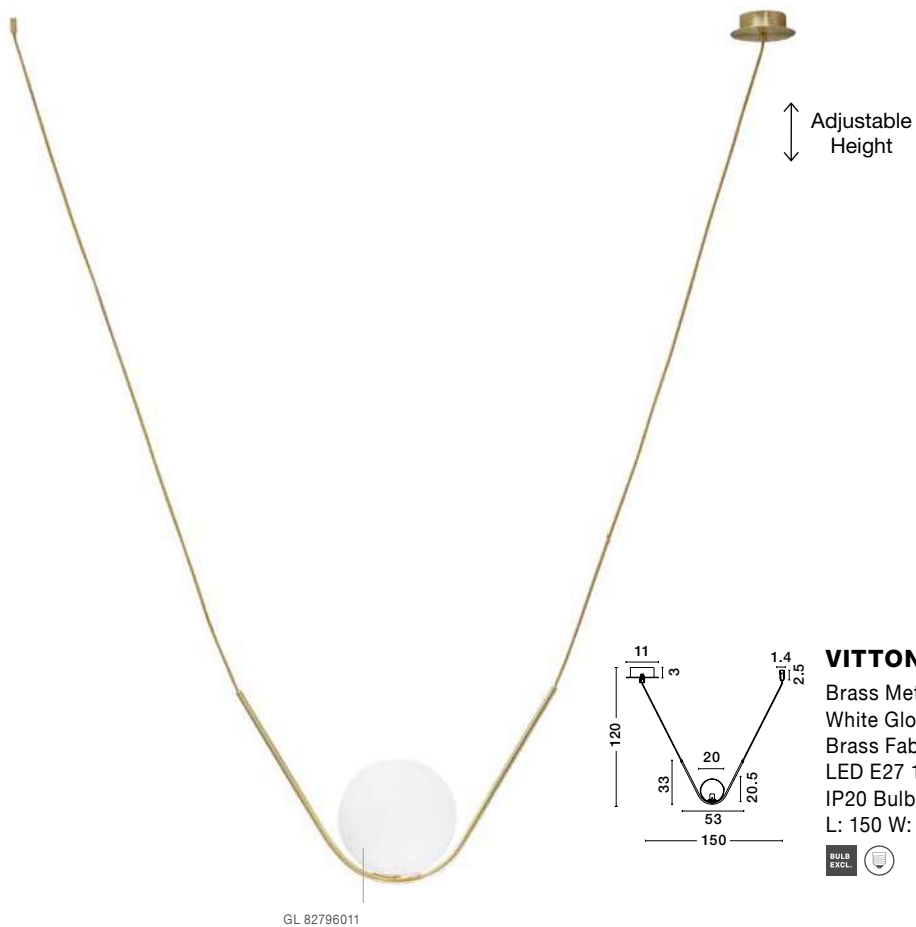

ALVAREZ - 9136702
 Satin Gold Metal
 & Black Marble
 White Opal Glass
 LED E27 1x12 Watt 230 Volt
 Bulb Excluded IP20
 Cable Length: 160 cm
 L: 31 W: 25 H: 140 cm

MONET - 9080124
 Brass Gold Metal
 Opal Glass
 LED E27 1x12 Watt 230 Volt
 IP20 Bulb Excluded
 D: 15 H: 185 cm

MONET - 9080125
 Brass Gold Metal
 Opal Glass
 LED E27 1x12 Watt 230 Volt
 IP20 Bulb Excluded
 D: 15 W: 18.5 H: 30 cm

MONET - 9080127
 Brass Gold Metal
 Opal Glass
 LED E27 3x12 Watt 230 Volt
 IP20 Bulb Excluded
 D: 35 H: 155 cm

MONET - 9080126
 Brass Gold Metal
 Opal Glass
 LED E27 3x12 Watt 230 Volt
 IP20 Bulb Excluded
 L: 60 W: 15 H: 155 cm

VITTON - 8279601
 Brass Metal
 White Glossy Glass
 Brass Fabric Cable
 LED E27 1x12 Watt 230 Volt
 IP20 Bulb Excluded
 L: 150 W: 20 H: 120 cm

VITTON - 8279603
 Brass Metal
 White Glossy Glass
 LED E14 1x5 Watt 230 Volt
 IP20 Bulb Excluded
 D: 21 W: 18 H: 22 cm

VITTON - 8279602
 Brass Metal
 White Glossy Glass
 Brass Fabric Cable
 LED E14 3x5 Watt 230 Volt
 IP20 Bulb Excluded
 L: 122 W: 15 H: 180 cm