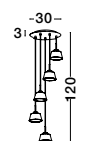

BOCCALE - 1300301305

Chrome Aluminium
Clear Glass
LED G9 5x5 Watt 230 Volt
IP20 Bulb Excluded
D: 30 H: 120 cm