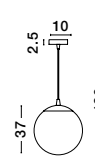

GL 90802001

GL 90803001

GL 90804001

GL 90802511

GL 90803511