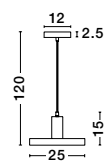

Adjustable Height

VEDA - 9536414
 Brass Metal & Clear Glass
 LED G9 5x6 Watt 230 Volt
 IP20 Bulb Excluded
 D: 40 H: 150 cm

Adjustable Height ↑↓

GARNI - 9417053

Black Metal Outside
Gold Inside
Black PVC Wire
LED E27 1x12 Watt 230 Volt
IP20 Bulb Excluded
D: 25 H: 15 H₂: 120 cm