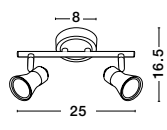

Rotating & Adjustable

GALERIA - 663002
 Satin Nickel
 Chrome Aluminium
 LED GU10 2x10 Watt 230 Volt
 IP20 Bulb Excluded
 L: 25 H: 16.5 cm

Rotating & Adjustable

GL 6670011

PUBLICO - 667003
 Opal Glass
 Satin Nickel Metal
 LED E14 3x5 Watt 230 Volt
 IP20 Bulb Excluded
 L: 52 W: 7.8 H: 16.2 cm