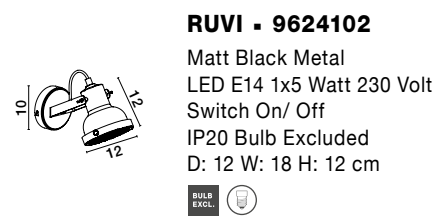

Adjustable Height

OSTERIA - 420201

Shining Black Steel Outside
Matt White Inside
Black Fabric Wire
LED E27 1x12 Watt 230 Volt
IP20 Bulb Excluded
D: 46 H: 26 H2: 115 cm

Adjustable Height

OSTERIA - 420202

Shining White Steel Outside
Matt White Inside
White Fabric Wire
LED E27 1x12 Watt 230 Volt
IP20 Bulb Excluded
D: 46 H: 26 H2: 115 cm