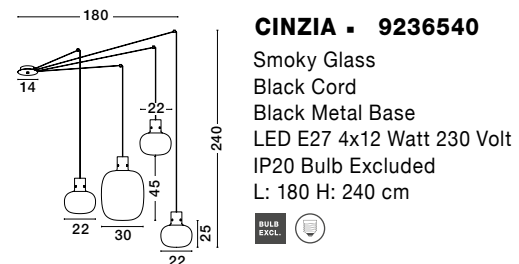

CINZIA - 9236540
Smoky Glass
Black Cord
Black Metal Base
LED E27 4x12 Watt 230 Volt
IP20 Bulb Excluded
L: 180 H: 240 cm

CINZIA - 9236640
Champagne Glass
White Cord
Brass Gold Metal
LED E27 1x12 Watt 230 Volt
IP20 Bulb Excluded
D: 30 H1: 45 H2: 198 cm

CINZIA - 9236650
Champagne Glass
White Cord
Brass Gold Metal
LED E27 1x12 Watt 230 Volt
IP20 Bulb Excluded
D: 22 H1: 25 H2: 178 cm