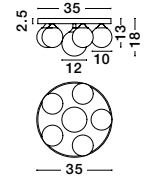

EDEM - 9080129
Sandy Black Aluminium
Opal Glass
LED G9 6x5 Watt 220 Volt
IP20 Bulb Excluded IP20
D: 35 H: 18 cm