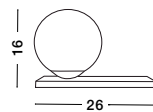

JULIET . 9012922

Opal Glass
Brass Metal Base
LED E14 1x5 Watt 230 Volt
IP20 Bulb Excluded
L: 26 W: 10 H: 16 cm