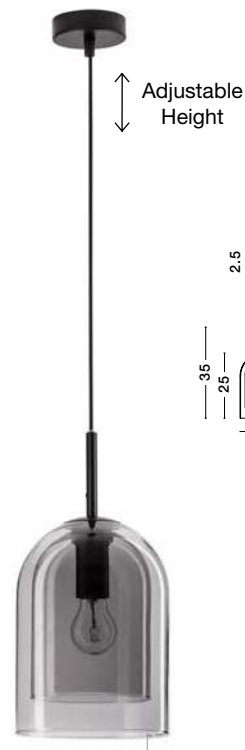

Adjustable
Height

SIANNA . 9236383

Smoky Glass
Brass Gold Metal
LED E27 4x12 Watt 230 Volt
IP20 Bulb Excluded
L: 110 W: 18 H: 120 cm

GL 92363821

GL 92363621

SIANNA - 9236400
 Smoky Glass
 Brass Gold Metal
 LED E27 1x12 Watt 230 Volt
 IP20 Bulb Excluded
 Cable Length: 165 cm
 D: 18 H: 47 cm

GL 92364101

SIANNA - 9236410
 Smoky Glass
 Brass Gold Metal
 LED E27 1x12 Watt 230 Volt
 IP20 Bulb Excluded
 Cable Length: 165 cm
 D: 25 H: 154 cm

Adjustable Height

VELOR - 9236700
 Double Layered Smoky Glass
 Black Cord
 Black Metal Base
 LED E27 1x12 Watt 230 Volt
 IP20 Bulb Excluded
 D: 18 H: 240 cm