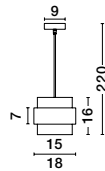

SIANNA - 9236362

Smoky Glass
Brass Gold Metal
LED E27 1x12 Watt 230 Volt
IP20 Bulb Excluded
D: 18 H: 16 H₂: 220 cm