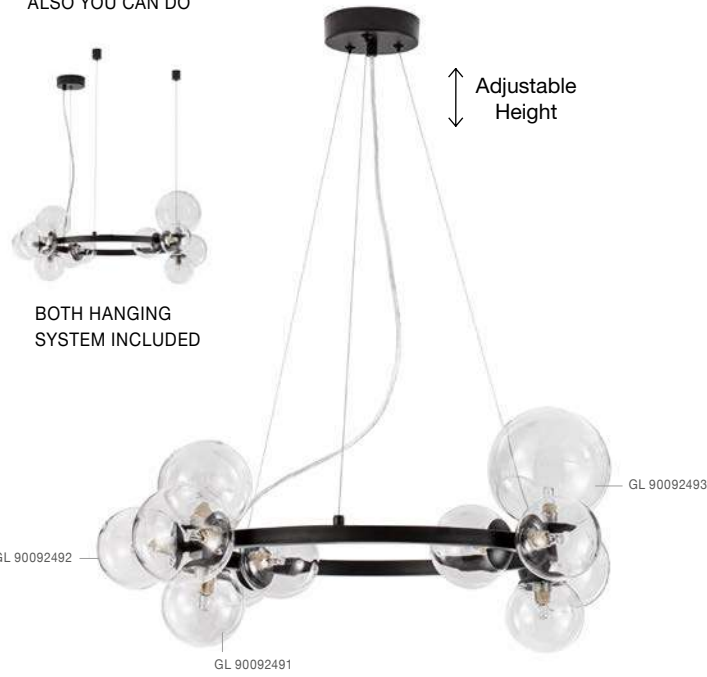

ALSO YOU CAN DO