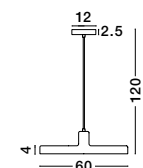

CHIOTO - 540601

Matt Black Steel Outside
Shiny White Steel Inside
Black Fabric Wire
LED E27 1x12 Watt 230 Volt
IP20 Bulb Excluded
D: 60 H: 4 H₂: 120 cm