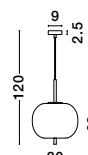

LATO - 9624061

Opal Glass
Brass Gold Metal
Black Fabric Wire
LED E27 1x12 Watt 230 Volt
IP20 Bulb Excluded
D: 30 H1: 23 H2: 120 cm