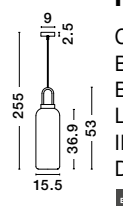

Adjustable Height

IRVINE - 9241170
 Clear Glass
 Black Cord
 Brass Gold Metal
 LED E27 1x12 Watt 230 Volt
 IP20 Bulb Excluded
 D: 20 H1: 30.3 H2: 230 cm

GL 92411701

Adjustable Height

IRVINE - 9241160
 Clear Glass
 Black Cord
 Brass Gold Metal
 LED E27 1x12 Watt 230 Volt
 IP20 Bulb Excluded
 D: 15.5 H1: 53 H2: 255 cm