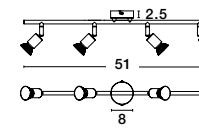

BASE - 661004

Matt White Metal
LED GU10 4x10 Watt 230 Volt
IP20 Bulb Excluded
L: 51 W: 8 H: 10.9 cm