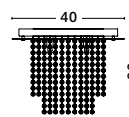

FONTANA - 9361081

Golden Leaf Metal
K9 Crystal
LED G9 5x5 Watt 230 Volt
IP20 Bulb Excluded
D: 40 H: 32 cm