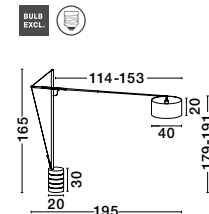

TRACCIA - 41455402

Iron & Plastic
White Fabric Shade
LED E27 1x12 Watt 230 Volt
IP20 Bulb Excluded
Cable Length: 240 cm
L: 195 W: 40 H: 165