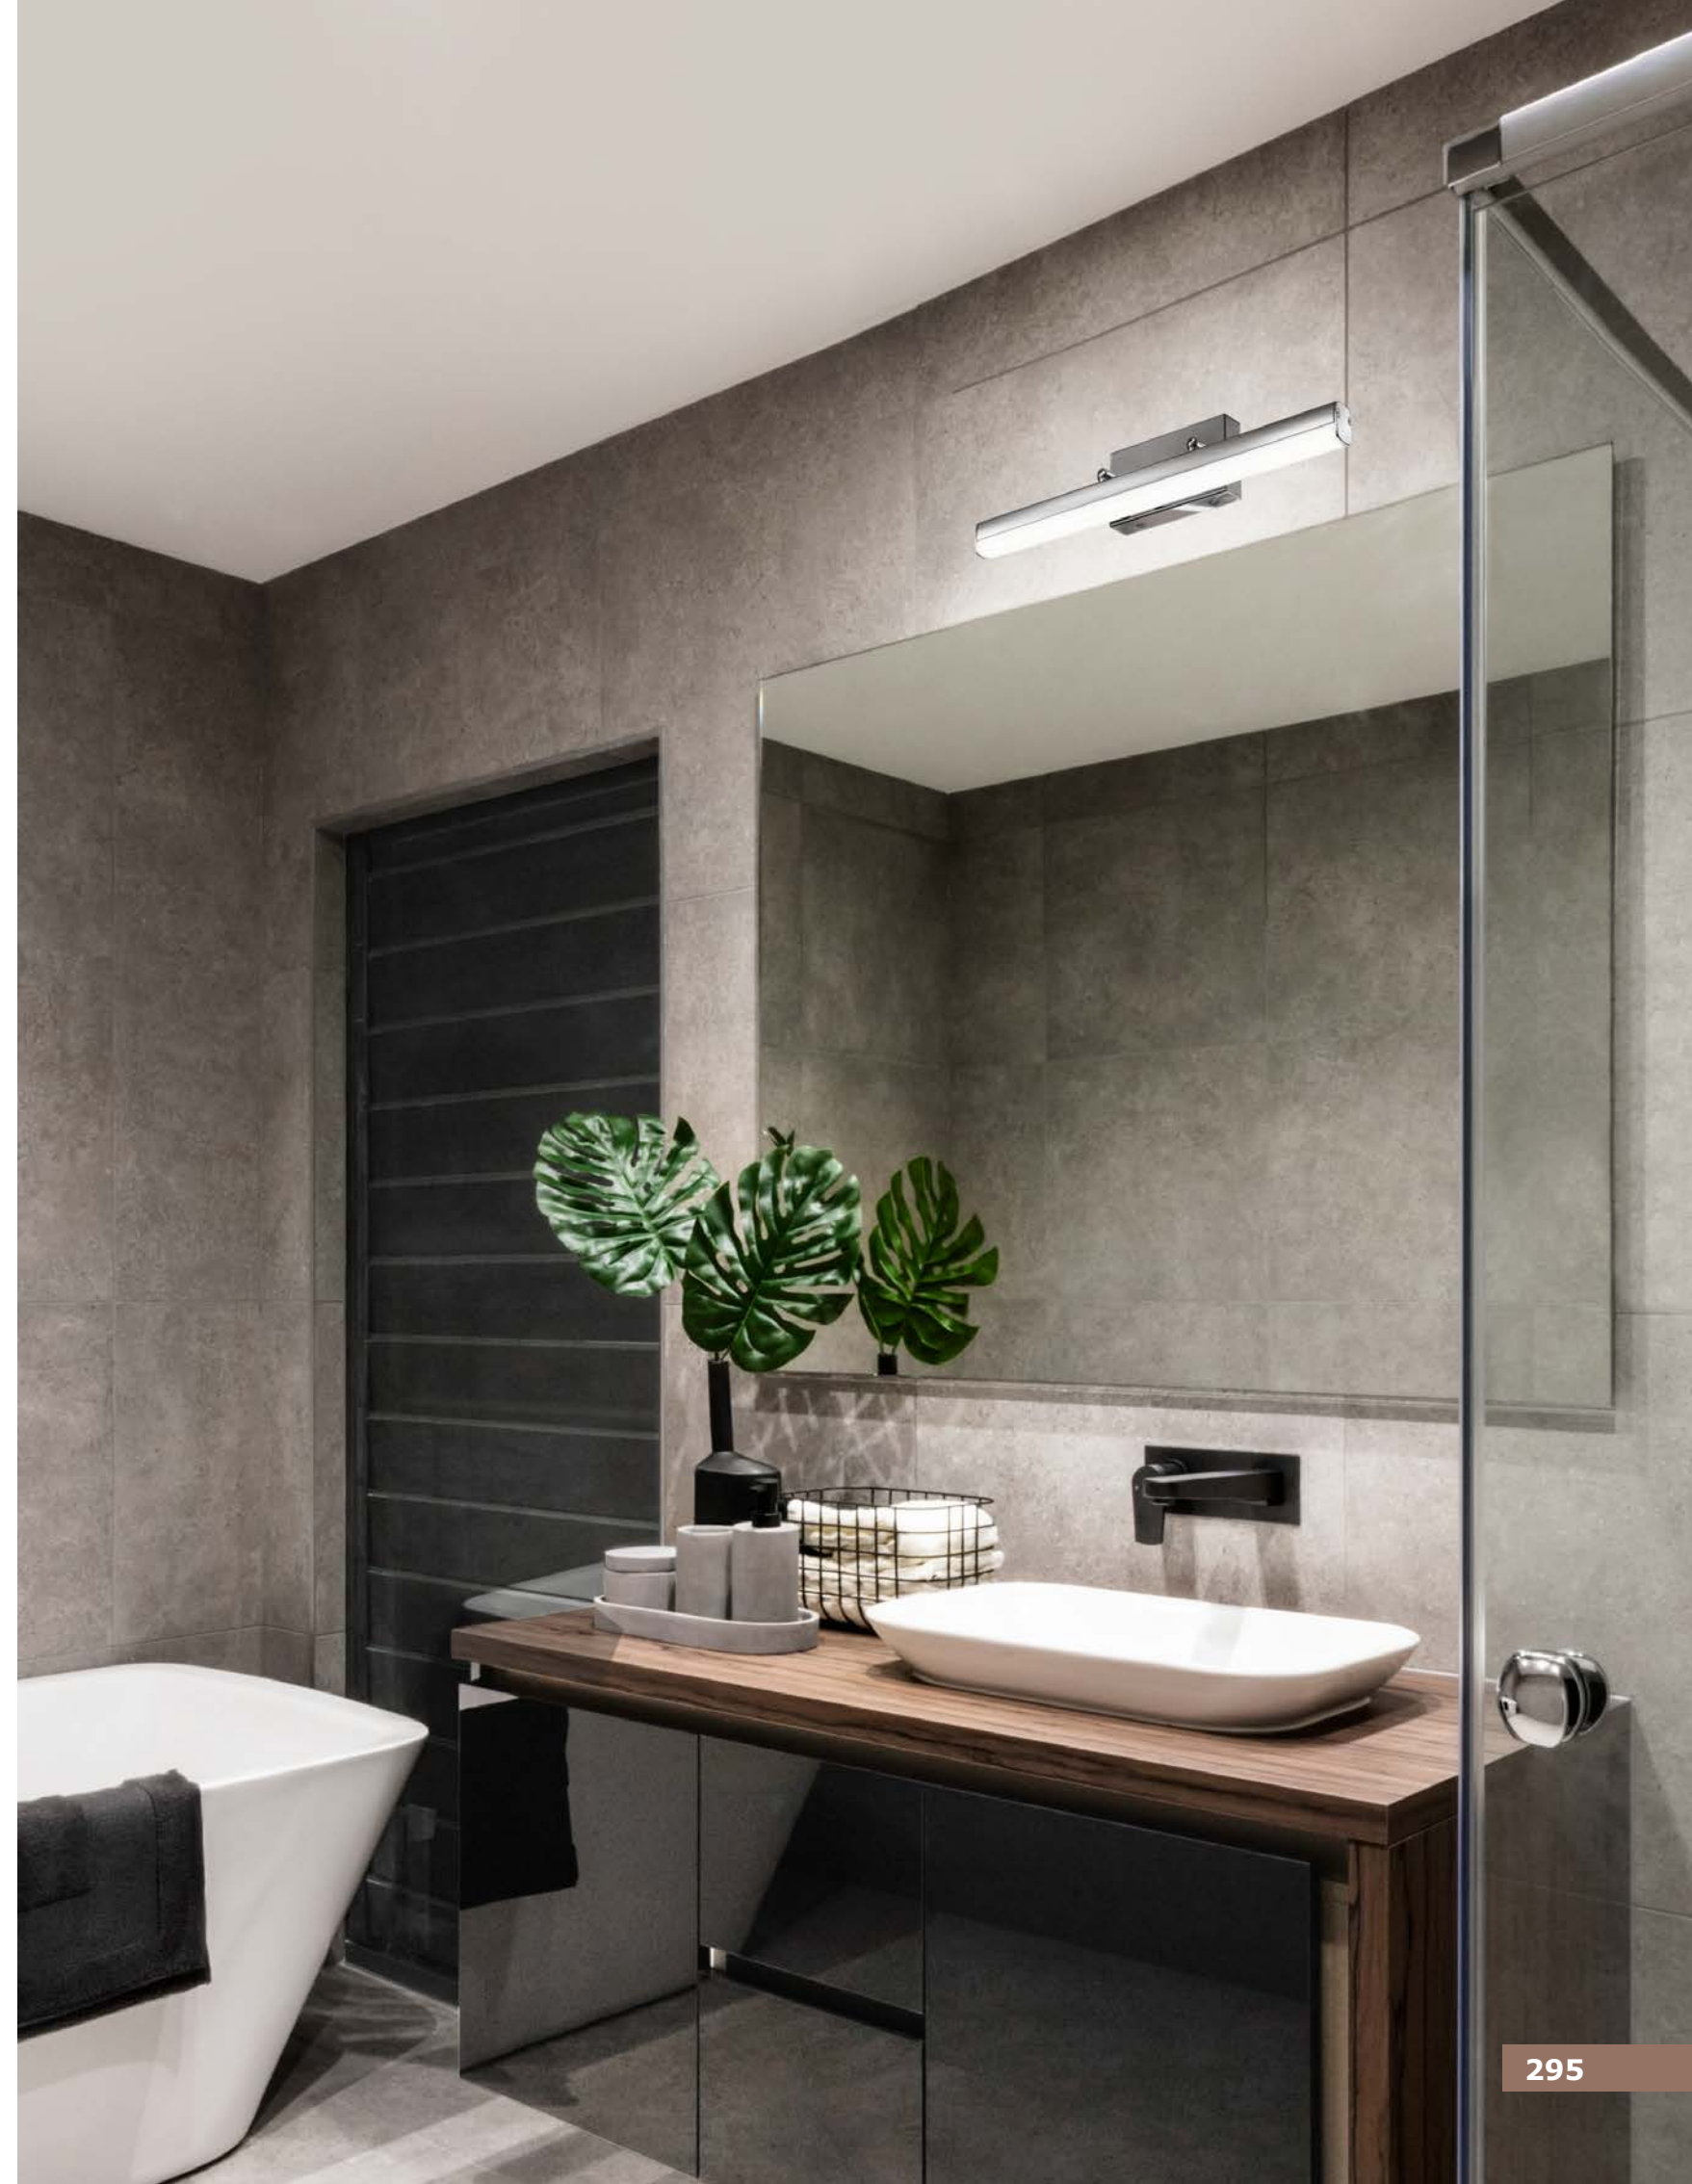

VANESE - 787006

Chrome Aluminium & Acrylic
LED 18 Watt 230 Volt
1922Lm 3000K IP44
L: 63 W1: 3 W2: 7.5 H: 7.5 cm

VANESE - 787007

Chrome Aluminium & Acrylic
LED 12 Watt 230 Volt
1174Lm 3000K IP44
L: 49 W1: 3 W2: 6.5 H: 6.5 cm