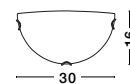

GIORNO - 605803

Alabaster Glass
Chrome Metal
LED E27 1x12 Watt 230 Volt
IP20 Bulb Excluded
Packing 12 pcs
L: 30 W: 7.5 H: 16 cm