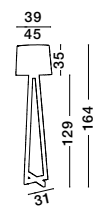

ALMA - 40202

Natural Wood
Sand White Shade
Black Fabric Wire
LED E27 1x12 Watt 230 Volt
IP20 Bulb Excluded
Cable Length: 200 cm
L: 31 H: 35 Hz: 164 cm

S 402021

S 602021

LE ROY - 9050165

White Fabric Shade
Natural Wood Base
LED E27 1x12 Watt 230 Volt
IP20 Bulb Excluded
Cable Length: 150 cm
D: 50 W: 43.5 H: 145 cm

ALMA - 60202

Natural Wood
Sand White Shade
Black Fabric Wire
LED E27 1x12 Watt 230 Volt
IP20 Bulb Excluded
Cable Length: 180 cm
L: 38 H: 34 Hz: 167 cm