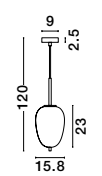

LATO - 9624076

Black Metal & Opal Glass
Black Fabric Wire
LED E14 1x5 Watt 230 Volt
IP20 Bulb Excluded
D: 15.8 H: 120 cm