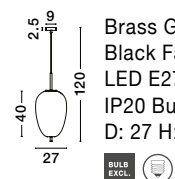

LATO - 9624081

Brass Gold Metal & Smoky Glass
Black Fabric Wire
LED E27 1x12 Watt 230 Volt
IP20 Bulb Excluded
D: 27 H: 120 cm