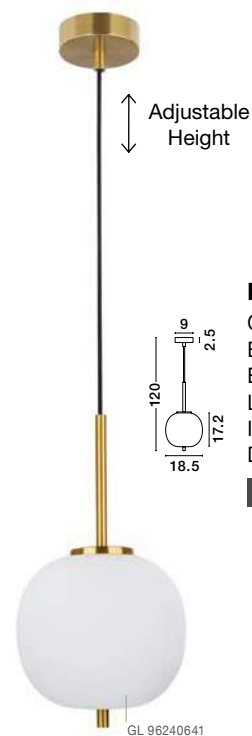

GL 96240611

LATO - 9624061

Opal Glass
Brass Gold Metal
Black Fabric Wire
LED E27 1x12 Watt 230 Volt
IP20 Bulb Excluded
D: 30 H1: 23 H2: 120 cm

GL 96240621

LATO - 9624062

Opal Glass
Brass Gold Metal
Black Fabric Wire
LED E27 1x12 Watt 230 Volt
IP20 Bulb Excluded
D: 22 H1: 40 H2: 120 cm

GL 96240631

LATO - 9624063

Opal Glass
Brass Gold Metal
Black Fabric Wire
LED E27 1x12 Watt 230 Volt
IP20 Bulb Excluded
D: 27 H1: 40 H2: 120 cm

GL 96240641

LATO - 9624064

Opal Glass
Brass Gold Metal
Black Fabric Wire
LED E14 1x5 Watt 230 Volt
IP20 Bulb Excluded
D: 18.5 H1: 17.2 H2: 120 cm

GL 96240651

LATO - 9624065

Opal Glass
Brass Gold Metal
Black Fabric Wire
LED E14 1x5 Watt 230 Volt
IP20 Bulb Excluded
D: 16.5 H1: 20 H2: 120 cm

GL 96240661

LATO - 9624066

Opal Glass
Brass Gold Metal
Black Fabric Wire
LED E14 1x5 Watt 230 Volt
IP20 Bulb Excluded
D: 15.8 H1: 23 H2: 120 cm