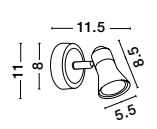

Rotating & Adjustable

GALERIA - 663002
 Satin Nickel
 Chrome Aluminium
 LED GU10 2x10 Watt 230 Volt
 IP20 Bulb Excluded
 L: 25 H: 16.5 cm

Rotating & Adjustable

GL 6670011

PUBLICO - 667003
 Opal Glass
 Satin Nickel Metal
 LED E14 3x5 Watt 230 Volt
 IP20 Bulb Excluded
 L: 52 W: 7.8 H: 16.2 cm