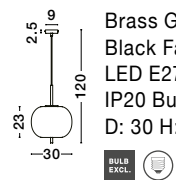

LATO - 9624079

Brass Gold Metal & Smoky Glass
Black Fabric Wire
LED E27 1x12 Watt 230 Volt
IP20 Bulb Excluded
D: 30 H: 120 cm