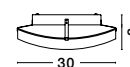

GL 6058011

GIORNO - 605801

Alabaster Glass
Chrome Metal
LED E27 1x12 Watt 230 Volt
IP20 Bulb Excluded
Packing 5 pcs
D: 30 H: 8 cm

GL 6058021

GIORNO - 605802

Alabaster Glass
Chrome Metal
LED E27 2x12 Watt 230 Volt
IP20 Bulb Excluded
Packing 5 pcs
D: 40 H: 9.5 cm