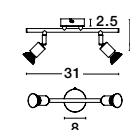

BASE - 661002

Matt White Metal
LED GU10 2x10 Watt 230 Volt
IP20 Bulb Excluded
L: 31 W: 8 H: 10.9 cm