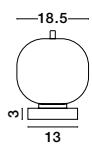

GL 96240661

GL 96240641

GL 96240651

LATO - 9624068

Opal Glass
Brass Gold Metal
Black Fabric Wire
LED E14 3x5 Watt 230 Volt
IP20 Bulb Excluded
D: 30 H: 120 cm

96240851

LATO - 9624084

Brass Gold Metal
& Opal Glass
LED E14 1x5 Watt 230 Volt
IP20 Bulb Excluded
Cable Length: 160 cm
D: 18.5 H: 22.5 cm