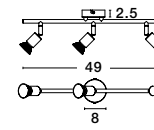

BASE - 660003

Satin Nickel Metal
LED GU10 3x10 Watt 230 Volt
IP20 Bulb Excluded
L: 49 W: 8 H: 10.9 cm