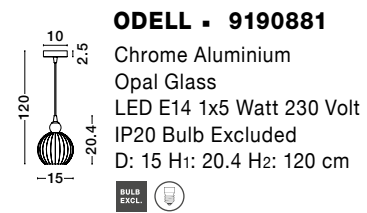

ODELL - 9190881

Chrome Aluminium
Opal Glass
LED E14 1x5 Watt 230 Volt
IP20 Bulb Excluded
D: 15 H1: 20.4 H2: 120 cm

GL 91908811