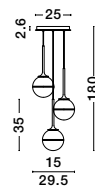

CANTONA - 9960613

Milky White Glass
Brass Gold
LED G9 3x5 Watt 230 Volt
IP20 Bulb Excluded
D: 25 H: 180 cm