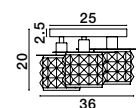

LAWAN - 9009292

Chrome & Matt Black Metal
Structured Glass
LED E14 3x5 Watt 230 Volt
IP20 Bulb Excluded
D: 36 H: 20 cm