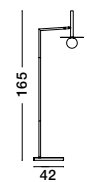

PIELO - 9043314

Brass Gold Metal
Opal Glass
LED G9 1x5 Watt 230 Volt
IP20 Class II
Bulb Excluded
D: 42 H: 165 cm