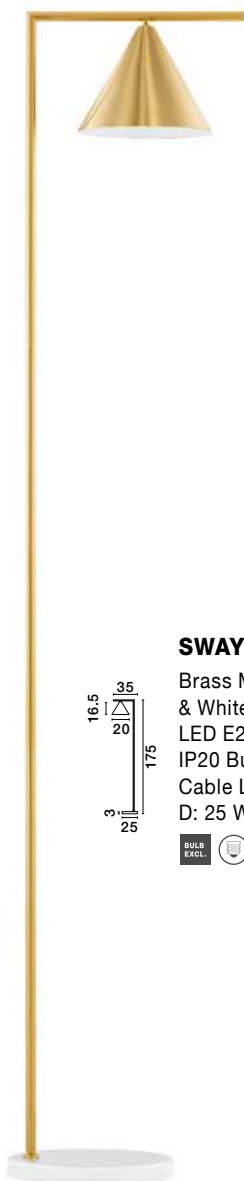

SWAY - 9501236
Brass Metal
& White Marble Base
LED E27 1x12 Watt 230 Volt
IP20 Bulb Excluded
Cable Length: 160 cm
D: 25 W: 35 H: 175 cm