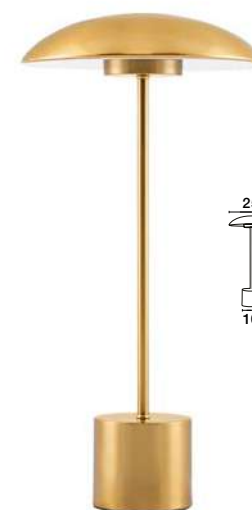

LASH - 9501227

Gold Metal
LED 5 Watt 230 Volt
250Lm 3000K IP20
Cable Length: 180 cm
D: 25 W: 10 H: 50 cm