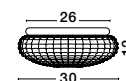

GL 97382541

CLAM - 9738254
Smoke Chrome Glass
White Metal
LED E27 2x12 Watt 230 Volt
IP44 Bulb Excluded
D: 30 H: 12 cm

GL 97382551

CLAM - 9738255
Clear Glass
White Metal
LED E27 2x12 Watt 230 Volt
IP44 Bulb Excluded
D: 30 H: 12 cm