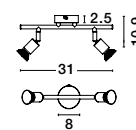

BASE - 660002

Satin Nickel Metal
LED GU10 2x10 Watt 230 Volt
IP20 Bulb Excluded
L: 31 W: 8 H: 10.9 cm