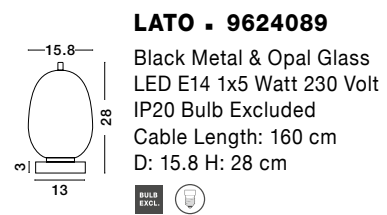

Adjustable Height

GL 96240641

LATO - 9624074

Black Metal & Opal Glass
Black Fabric Wire
LED E14 1x5 Watt 230 Volt
IP20 Bulb Excluded
D: 18.5 H: 120 cm

Adjustable Height

GL 96240651

LATO - 9624075

Black Metal & Opal Glass
Black Fabric Wire
LED E14 1x5 Watt 230 Volt
IP20 Bulb Excluded
D: 16.5 H: 120 cm

Adjustable Height

GL 96240661

LATO - 9624076

Black Metal & Opal Glass
Black Fabric Wire
LED E14 1x5 Watt 230 Volt
IP20 Bulb Excluded
D: 15.8 H: 120 cm

LATO - 9624078
 Black Metal & Opal Glass
 Black Fabric Wire
 LED E14 3x5 Watt 230 Volt
 IP20 Bulb Excluded
 D: 30 H: 120 cm

LATO - 9624099
 Black Metal & Opal Glass
 Black Fabric Wire
 LED E14 3x5 Watt 230 Volt
 IP20 Bulb Excluded
 L: 53 W: 9 H: 120 cm

LATO - 9624085
 Black Metal & Opal Glass
 LED E14 1x5 Watt 230 Volt
 IP20 Bulb Excluded
 Cable Length: 160 cm
 D: 18.5 H: 22.5 cm

LATO - 9624087
 Black Metal & Opal Glass
 LED E14 1x5 Watt 230 Volt
 IP20 Bulb Excluded
 Cable Length: 160 cm
 D: 16.5 H: 25 cm

LATO - 9624089
 Black Metal & Opal Glass
 LED E14 1x5 Watt 230 Volt
 IP20 Bulb Excluded
 Cable Length: 160 cm
 D: 15.8 H: 28 cm