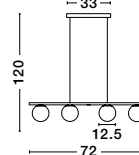

JOLINE - 9919604

Sandy Black Metal & Aluminium
White Opal Glass
LED 26 Watt 240 Volt
1870Lm 3200K IP20
L: 72 W: 12.5 H: 120 cm