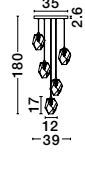

ICE - 9160235

Gradient White Colour
Glass & White Metal
LED G9 5x5 Watt 230 Volt
IP20 Bulb Excluded
D: 39 H: 180 cm