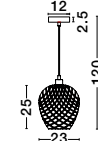

SCARLET - 9142499
Natural Bamboo
Black PVC Wire & Base
LED E27 1x12 Watt 230 Volt
IP20 Bulb Excluded
D: 23 H1: 25 H2: 120 cm