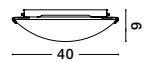

CR 93610811

FONTANA - 9361081

Golden Leaf Metal
K9 Crystal
LED G9 5x5 Watt 230 Volt
IP20 Bulb Excluded
D: 40 H: 32 cm

GL 63118021

ERA - 6311802

White Glass & Crystal
White Metal
LED E27 3x12 Watt 230 Volt
IP20 Bulb Excluded
D: 40 H: 9 cm