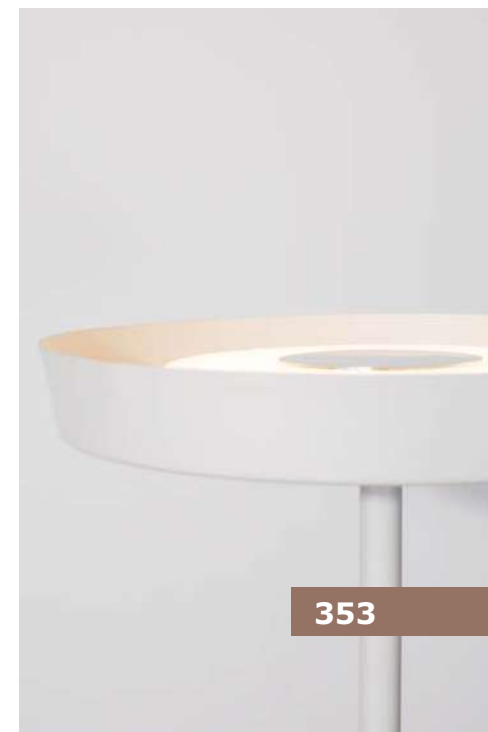

TRACCIA - 41455401

Iron & Plastic
 Black Fabric Shade
 LED E27 1x12 Watt 230 Volt
 IP20 Bulb Excluded
 Cable Length: 240 cm
 L: 195 W: 40 H: 165

TRACCIA - 41455402

Iron & Plastic
 White Fabric Shade
 LED E27 1x12 Watt 230 Volt
 IP20 Bulb Excluded
 Cable Length: 240 cm
 L: 195 W: 40 H: 165