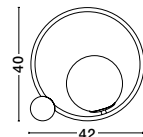

NESO - 9624094
Opal Glass
Brushed Gold
& Black Aluminium
LED E14 1x5 Watt 230 Volt
IP20 Bulb Excluded
Cable Length: 160 cm
L: 42 W: 15 H: 40 cm