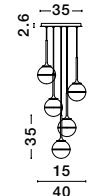

CANTONA - 9960614

Milky White Glass
Brass Gold
LED G9 5x5 Watt 230 Volt
IP20 Bulb Excluded
D: 35 H: 180 cm