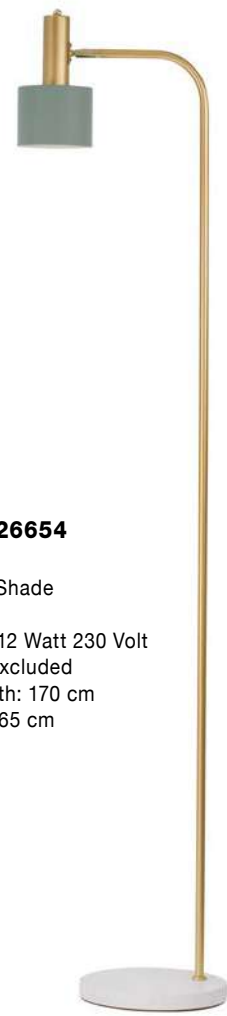

PAZ - 9426654

Gold Metal
Mint Metal Shade
White Base
LED E27 1x12 Watt 230 Volt
IP20 Bulb Excluded
Cable Length: 170 cm
D: 12.5 H: 165 cm