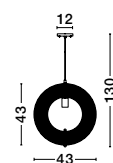

Adjustable Height

DESTIN - 9586702
Gray Rattan
Black Fabric Wire & Base
LED E27 1x12 Watt 230 Volt
IP20 Bulb Excluded
D: 42 H1: 54.5 H2: 250 cm

ALSO YOU CAN DO

Adjustable Height

ASCO - 9138062
Natural Wood
Brown Fabric Cable
LED E27 1x12 Watt 230 Volt
IP20 Bulb Excluded
D: 43 H: 130 cm