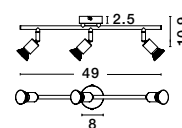

LUP - 960003
Satin Gold Metal
LED GU10 3x10 Watt 230 Volt
IP20 Bulb Excluded
L: 49 W: 8 H: 10.9 cm