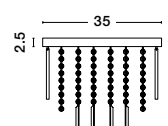

NUNZIA - 9180892

Chrome Metal
Glass & K9 Crystal
LED G9 6x5 Watt 230 Volt
IP20 Bulb Excluded
D: 35 H: 27 cm