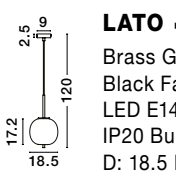

Adjustable Height

GL 96240791

LATO - 9624079

Brass Gold Metal & Smoky Glass
Black Fabric Wire
LED E27 1x12 Watt 230 Volt
IP20 Bulb Excluded
D: 30 H: 120 cm

Adjustable Height

GL 96240801

LATO - 9624080

Brass Gold Metal & Smoky Glass
Black Fabric Wire
LED E27 1x12 Watt 230 Volt
IP20 Bulb Excluded
D: 22 H: 120 cm

Adjustable Height

GL 96240811

LATO - 9624081

Brass Gold Metal & Smoky Glass
Black Fabric Wire
LED E27 1x12 Watt 230 Volt
IP20 Bulb Excluded
D: 27 H: 120 cm

Adjustable Height

GL 96240961

LATO - 9624096

Brass Gold Metal & Smoky Glass
Black Fabric Wire
LED E14 1x5 Watt 230 Volt
IP20 Bulb Excluded
D: 18.5 H: 120 cm

Adjustable Height

GL 96240971

LATO - 9624097

Brass Gold Metal & Smoky Glass
Black Fabric Wire
LED E14 1x5 Watt 230 Volt
IP20 Bulb Excluded
D: 16.5 H: 120 cm

Adjustable Height

GL 96240981

LATO - 9624098

Brass Gold Metal & Smoky Glass
Black Fabric Wire
LED E14 1x5 Watt 230 Volt
IP20 Bulb Excluded
D: 15.8 H: 120 cm