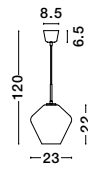

GUSTAVE - 9028854

Light Smoky Grey Glass & Matt Black Metal
LED G9 6x5 Watt 230 Volt
IP20 Bulb Excluded
L: 38 W: 7 H: 35.5 cm

Adjustable Height

GL 97241021

VEIRO - 9724102

Chrome Glass
Black Metal
Black Fabric Wire
LED E27 1x12 Watt 230 Volt
IP20 Bulb Excluded
D: 23 H1: 22 H2: 120 cm