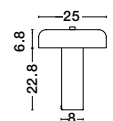

PANDORA - 9043300

Gold & Black Aluminium
& Acrylic
LED 18 Watt 230 Volt
733.9Lm 3000K IP20
Cable Length: 175 cm
D: 25 H: 31 cm