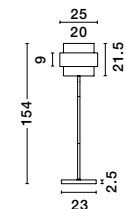

SIANNA - 9236410
Smoky Glass
Brass Gold Metal
LED E27 1x12 Watt 230 Volt
IP20 Bulb Excluded
Cable Length: 165 cm
D: 25 H: 154 cm