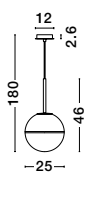

CANTONA - 9960612

Milky White Glass
Brass Gold
LED E27 1x12 Watt 230 Volt
IP20 Bulb Excluded
D: 25 H: 180 cm