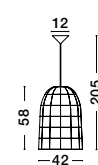

Adjustable Height

MELODY - 9586431
Ivory Rattan
White Fabric Wire & Base
LED E27 1x12 Watt 230 Volt
IP20 Bulb Excluded
D: 50.5 H1: 30 H2: 250 cm

Adjustable
Height

Adjustable
Height

Adjustable
Height

GRIFFIN - 9586508
Dried Water Hyacinth
Black Fabric Wire & Base
LED E27 1x12 Watt 230 Volt
IP20 Bulb Excluded
D: 46 H1: 51.5 H2: 205 cm