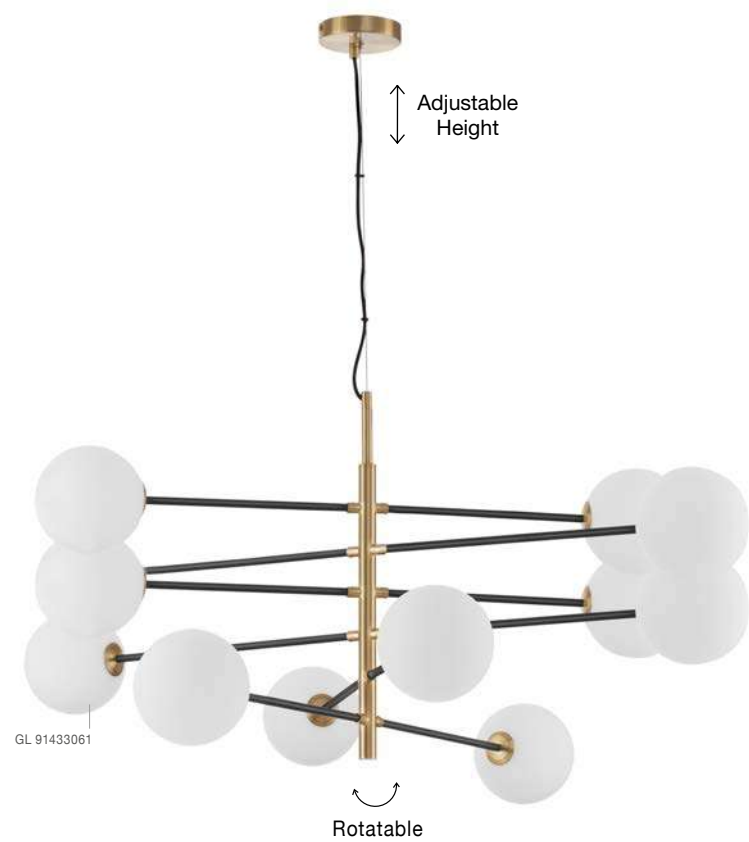

VITRA - 9143309
Satin Gold & Black Metal
White Opal Glass
LED G9 12x5 Watt 220 Volt
IP20 Bulb Excluded
L: 150 H: 200 cm