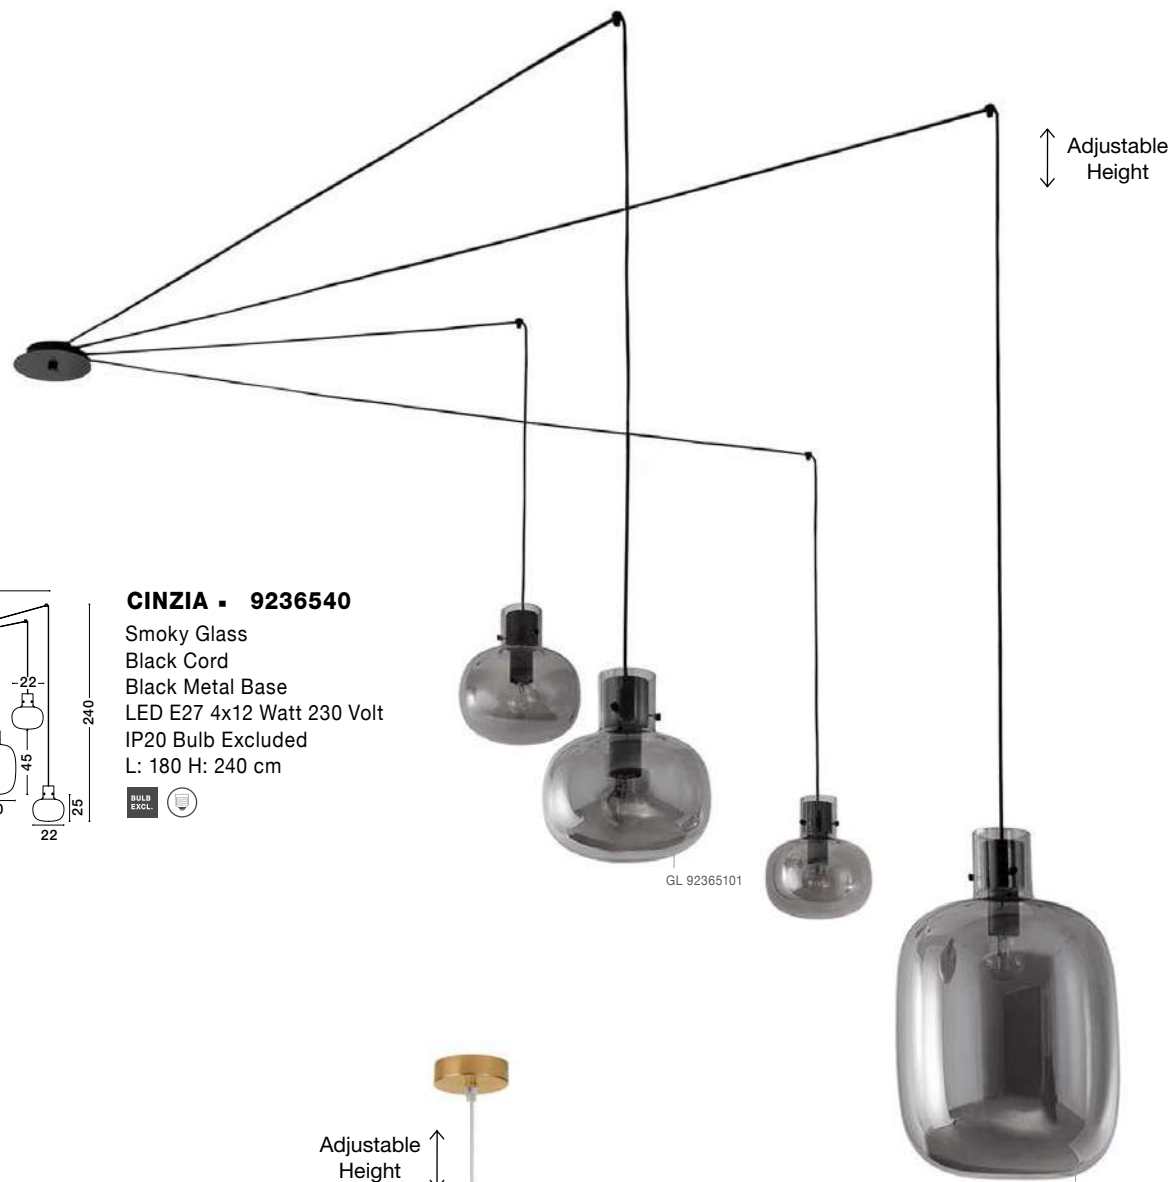

PAULINE . 9695265

Silver Aluminium & Clear Glass
LED 15 Watt 230 Volt
1187Lm 3000K IP20
L: 12 W: 7.5 H: 69 cm

CINZIA - 9236540
 Smoky Glass
 Black Cord
 Black Metal Base
 LED E27 4x12 Watt 230 Volt
 IP20 Bulb Excluded
 L: 180 H: 240 cm

CINZIA - 9236640
 Champagne Glass
 White Cord
 Brass Gold Metal
 LED E27 1x12 Watt 230 Volt
 IP20 Bulb Excluded
 D: 30 H1: 45 H2: 198 cm

CINZIA - 9236650
 Champagne Glass
 White Cord
 Brass Gold Metal
 LED E27 1x12 Watt 230 Volt
 IP20 Bulb Excluded
 D: 22 H1: 25 H2: 178 cm

Adjustable Height

CINZIA - 9236600

Clear Glass
White Cord
Brass Gold Metal
LED E27 1x12 Watt 230 Volt
IP20 Bulb Excluded
D: 22 H1: 25 H2: 228 cm

GL 92366001

Adjustable Height

CINZIA - 9236630

Clear Glass
White Cord
Brass Gold Metal
LED E27 1x12 Watt 230 Volt
IP20 Bulb Excluded
D: 30 H1: 45 H2: 198 cm

GL 92366301

Adjustable Height

CINZIA - 9236610

Clear Glass
White Cord
Brass Gold Metal
LED E27 3x12 Watt 230 Volt
IP20 Bulb Excluded
D: 30 H: 178 cm

GL 92366001

Adjustable Height

GL 92366001

CINZIA - 9236620