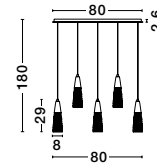

KOVAC - 9160195
Brass Gold Metal
& Clear Structured Glass
LED G9 5x5 Watt 230 Volt
IP20 Bulb Excluded
L: 80 W: 10 H: 180 cm