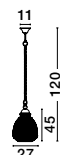

TOULON - 8381443

Amber Glass
Dark Brown Base & Chain
LED E27 1x12 Watt 230 Volt
IP20 Bulb Excluded
D: 27 H: 45 H2: 120 cm