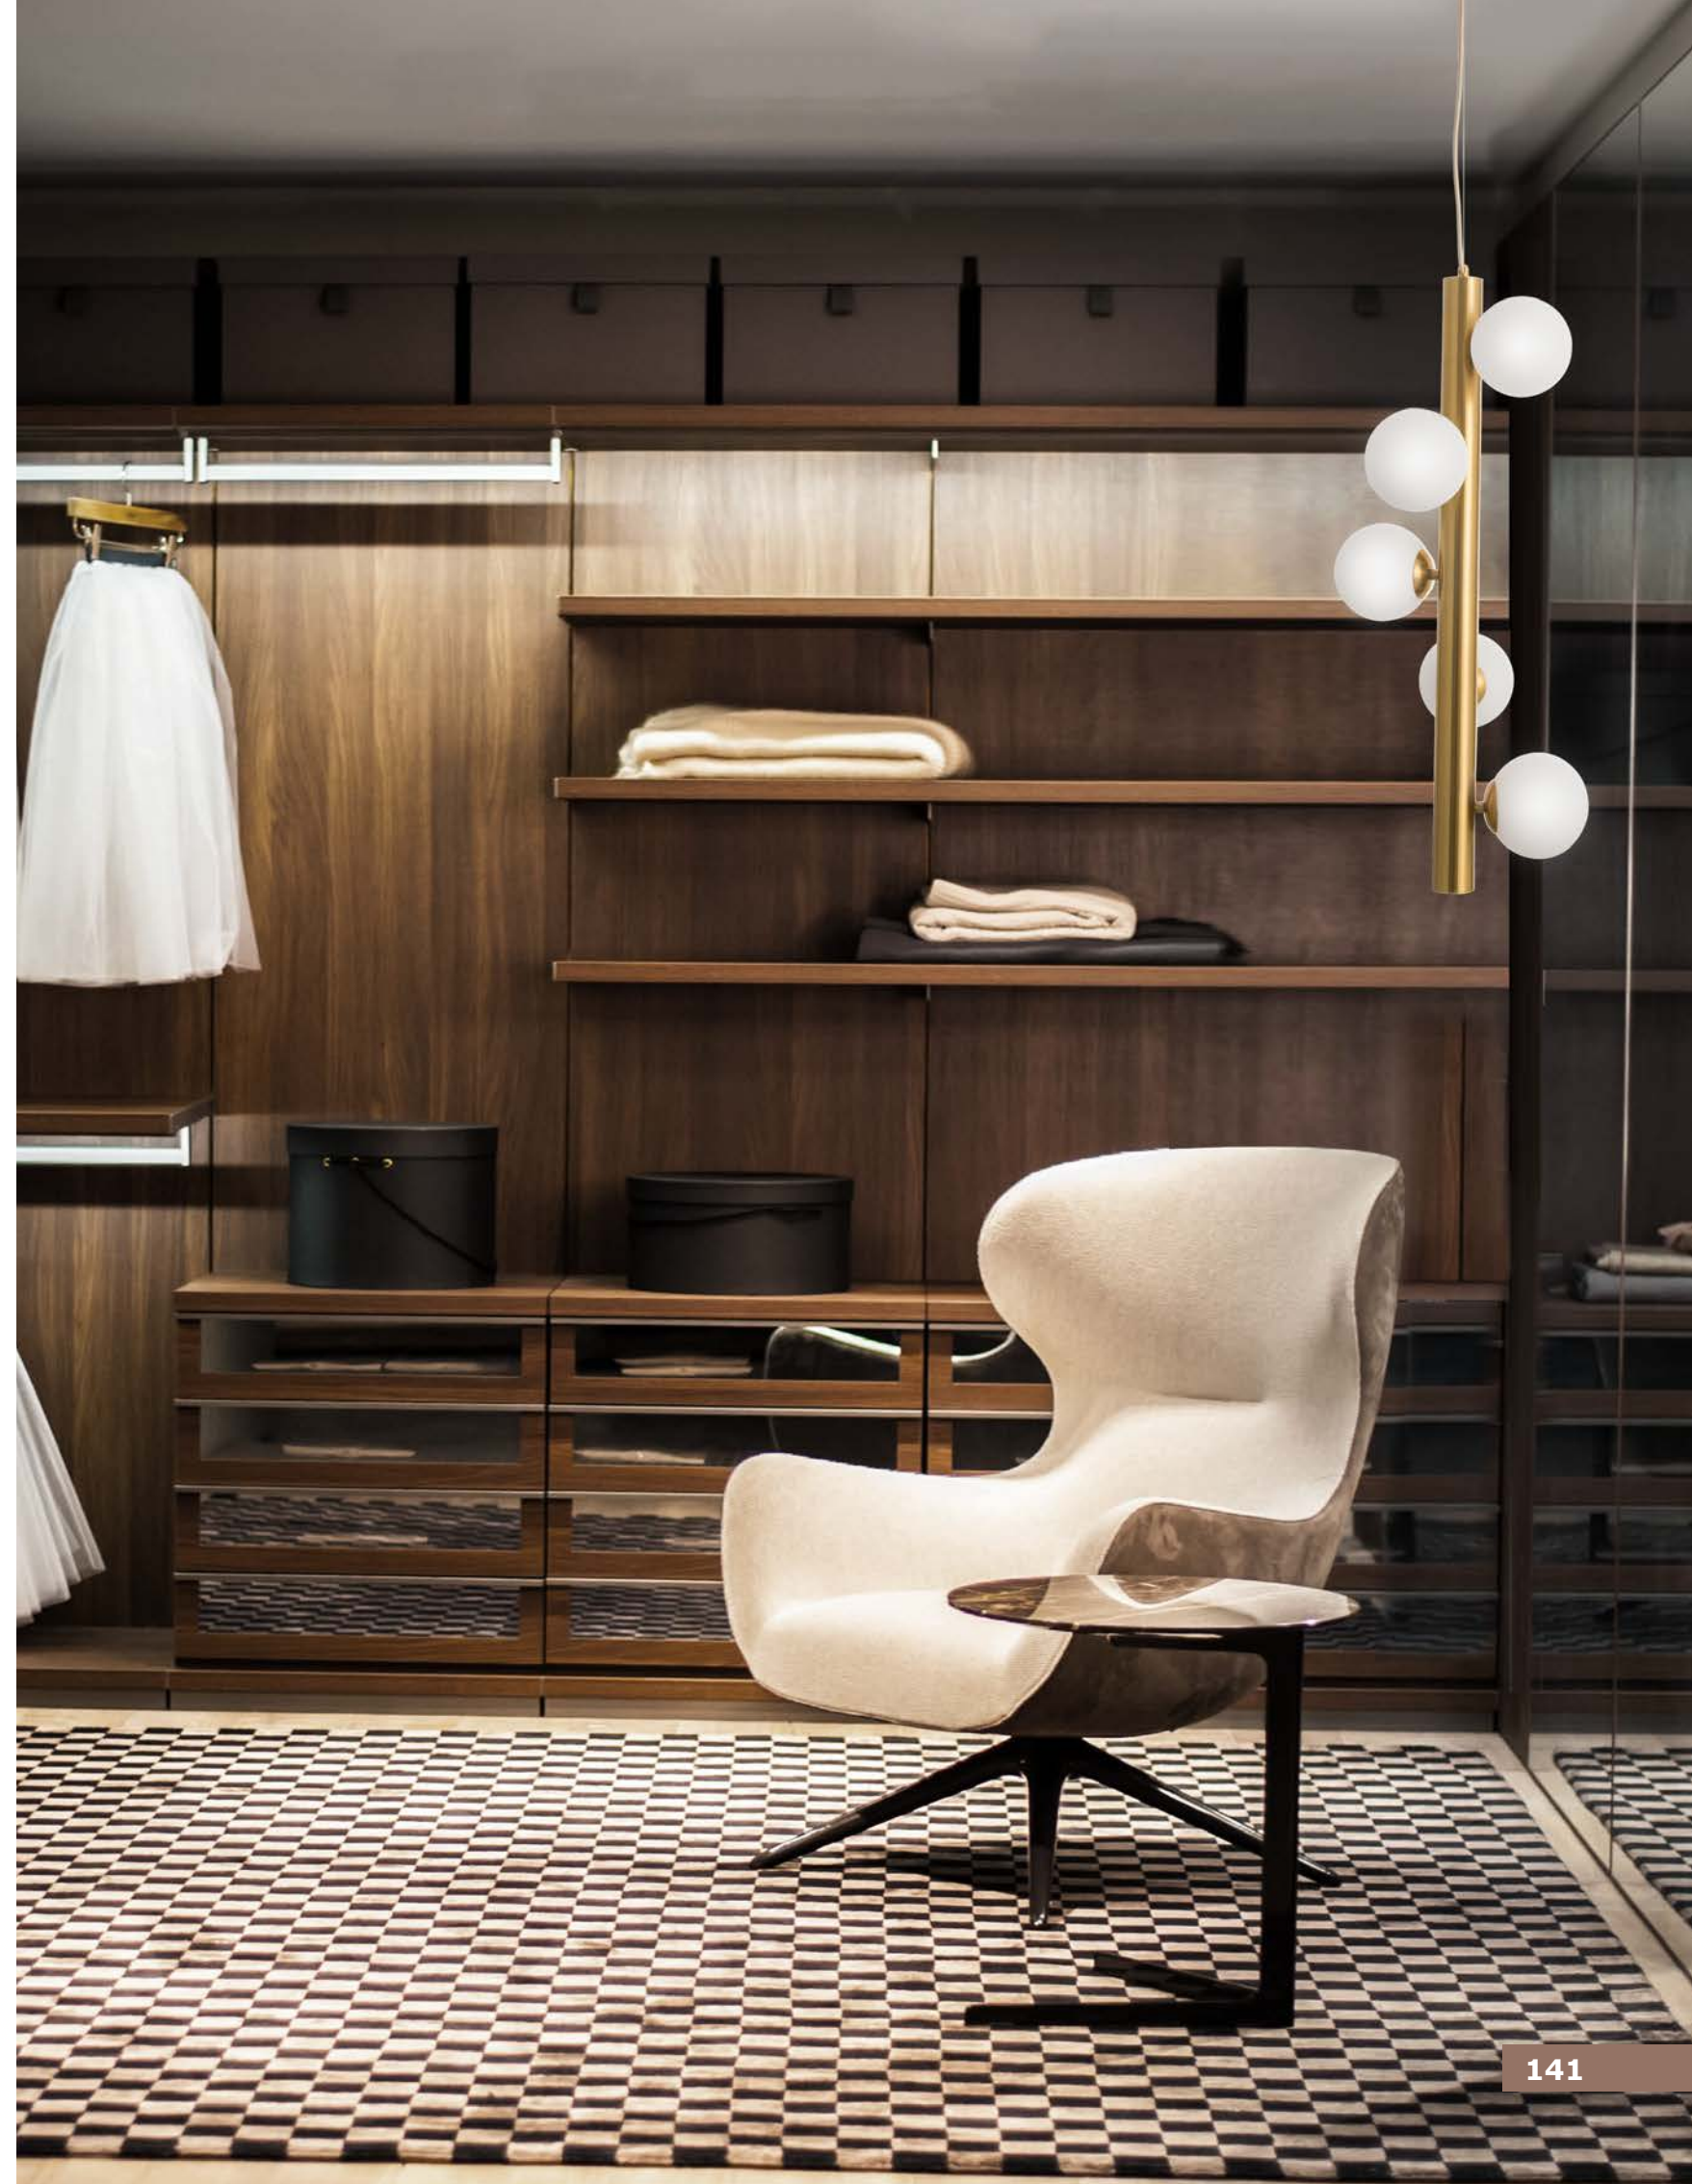

GL 97245821

JAKLIN - 9724582

Opal Glass
Antique Brass Metal
Gold Fabric Wire
LED G9 5x5 Watt 230 Volt
IP20 Bulb Excluded
D: 31.5 H1: 72 H2: 150 cm

GL 97245821

AGRIGENTO - 1700306001

Opal Glass
Antique Brass Metal
LED G9 6x5 Watt 230 Volt
IP20 Bulb Excluded
D: 45 H: 150 cm