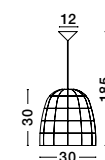

Adjustable Height

PIETRA - 673603
 Black Metal
 LED E27 3x12 Watt 230 Volt
 IP20 Bulb Excluded
 D: 30 H: 135 cm

03

wood & rattan

Adjustable Height

MARLO - 9586505
 Natural Rattan
 Black Fabric Wire & Base
 LED E27 1x12 Watt 230 Volt
 IP20 Bulb Excluded
 D: 30 H1: 30 H2: 185 cm