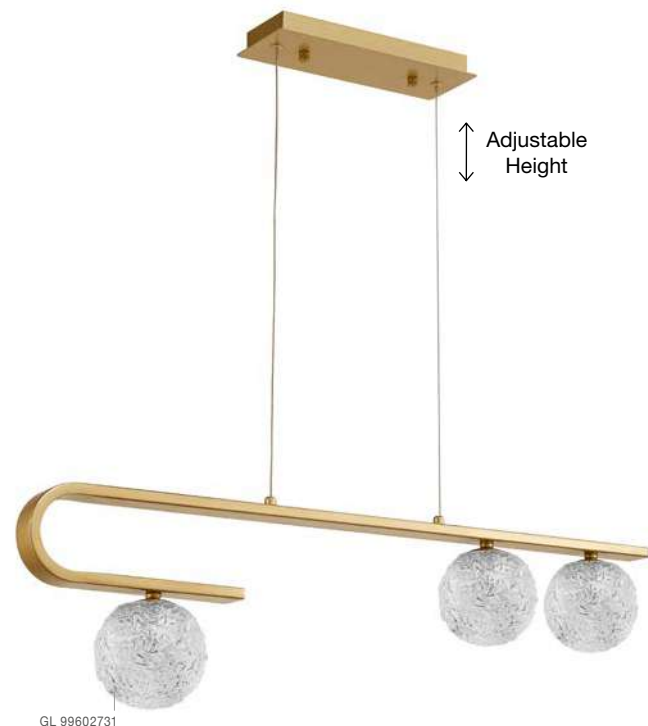

GL 91602111

MIRANO - 9160212

Clear Structured Glass & Brass Gold Steel
LED G9 3x5 Watt 230 Volt
IP20 Bulb Excluded
D: 32 H: 180 cm

GL 91602111

MIRANO - 9260212

Clear Structured Glass & Brass Gold Steel
LED G9 5x5 Watt 230 Volt
IP20 Bulb Excluded
D: 42 H: 180 cm

GL 99602731

MIRANO - 9960272

Clear Structured Glass
& Brass Gold Steel
LED G9 3x5 Watt 230 Volt
IP20 Bulb Excluded
L: 80 W: 10 H: 180 cm

GL 99602731

MIRANO - 9960271

Clear Structured Glass
& Brass Gold Steel
LED G9 1x5 Watt 230 Volt
IP20 Bulb Excluded
D: 11 W: 14.5 H: 35 cm

Adjustable Height

GL 90060481

KING - 9006049
 Brass Gold Metal
 Blown Clear Glass
 LED G9 5x5 Watt 230 Volt
 IP20 Bulb Excluded
 D: 35 H: 180 cm

Adjustable Height

GL 90060481

KING - 9006050
 Brass Gold Metal
 Blown Clear Glass
 LED G9 5x5 Watt 230 Volt
 IP20 Bulb Excluded
 L: 80 W: 16 H: 180 cm