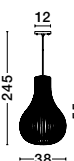

Adjustable Height