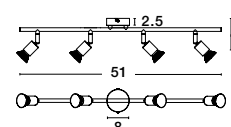

LUP - 960008
Satin Black Metal
LED GU10 4x10 Watt 230 Volt
IP20 Bulb Excluded
L: 51 W: 8 H: 10.9 cm