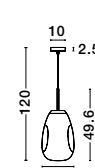

LAVA - 9190393

Gold Metal
Handmade Gold Glass
LED E27 1x12 Watt 230 Volt
IP20 Bulb Excluded
D: 22 H1: 49.6 H2: 120 cm