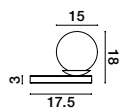

BESON - 9050167
Grey Marble Base
Opal Glass
LED E14 1x5 Watt 230 Volt
IP20 Bulb Excluded
Cable Length: 150 cm
D: 15 W: 17.5 H: 18 cm