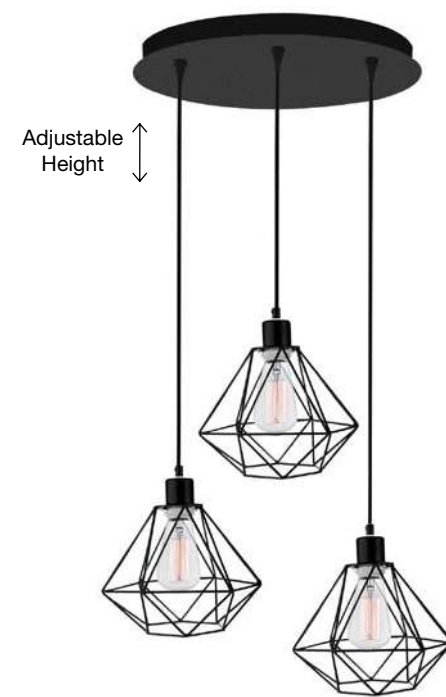

Adjustable Height