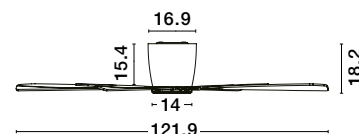

DELL - 9952320