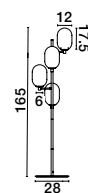

BALOR - 9009248

Brass Gold Metal
Gradient White Glass
LED G9 4x5 Watt 230 Volt
IP20 Bulb Excluded
Cable Length: 190 cm
D: 28 W: 52.8 H: 165 cm