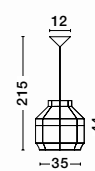

MIA - 9858659
Natural Rattan
Black Fabric Wire & Base
LED E27 1x12 Watt 230 Volt
IP20 Bulb Excluded
D: 35 H1: 44 H2: 215 cm