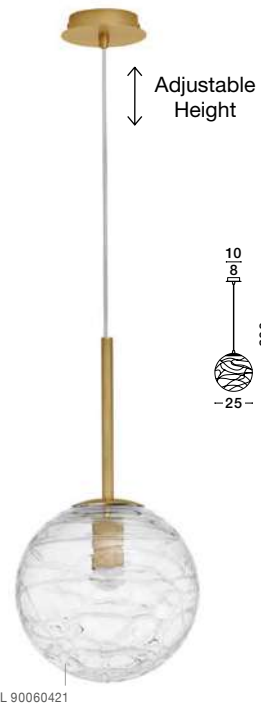

COEN - 9006042
Brass Gold Metal
Clear Structured Glass
LED E27 1x12 Watt 230 Volt
IP20 Bulb Excluded
D: 25 H: 200 cm

GL 90060421