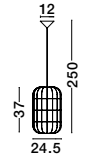

AURORA - 9587162
Ivory Rattan
White Fabric Wire & Base
LED E27 1x12 Watt 230 Volt
IP20 Bulb Excluded
D: 24.5 H1: 37 H2: 250 cm