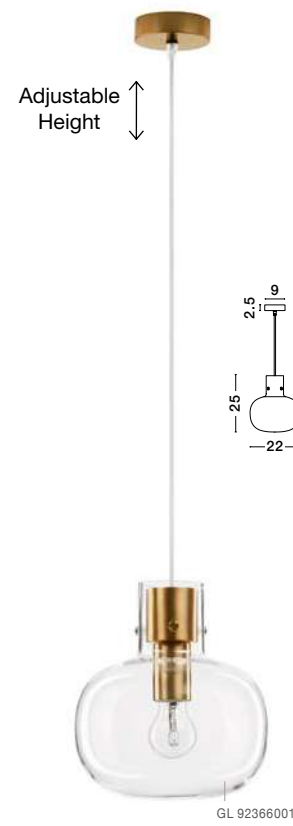

PAULINE . 9695265

Silver Aluminium & Clear Glass
LED 15 Watt 230 Volt
1187Lm 3000K IP20
L: 12 W: 7.5 H: 69 cm

CINZIA - 9236540
 Smoky Glass
 Black Cord
 Black Metal Base
 LED E27 4x12 Watt 230 Volt
 IP20 Bulb Excluded
 L: 180 H: 240 cm

CINZIA - 9236640
 Champagne Glass
 White Cord
 Brass Gold Metal
 LED E27 1x12 Watt 230 Volt
 IP20 Bulb Excluded
 D: 30 H1: 45 H2: 198 cm

CINZIA - 9236650
 Champagne Glass
 White Cord
 Brass Gold Metal
 LED E27 1x12 Watt 230 Volt
 IP20 Bulb Excluded
 D: 22 H1: 25 H2: 178 cm