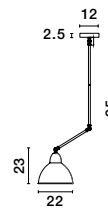

VIRGO - 9420851

Black & Brass Metal
LED E27 1x12 Watt 230 Volt
IP20 Bulb Excluded
D: 22 H: 95 cm