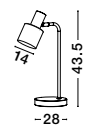

PAZ - 9050161

Gold Metal
Sandy Black Metal Shade
Black Base
LED E14 1x5 Watt 230 Volt
IP20 Bulb Excluded
Cable Length: 155 cm
D: 28 H: 43.5 cm