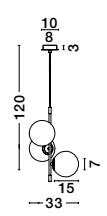

GIT - 9009294
Matt Black & Gold Metal
Opal Glass
LED G9 3x5 Watt 230 Volt
IP20 Bulb Excluded
D: 33 H: 120 cm

Adjustable Height

GL 90092941

GL 90092941

GIT - 9009297
Matt Black & Gold Metal
Opal Glass
LED G9 2x5 Watt 230 Volt
IP20 Bulb Excluded
L: 44 W: 17.3 H: 42.2 cm

ALSO YOU CAN DO

Two Options Of Height
67 - 120 cm

GIT - 9009296
Matt Black & Gold Metal
Opal Glass
LED G9 6x5 Watt 230 Volt
IP20 Bulb Excluded
Included Two parts Of Metal
42 cm Each Part
L: 100 H1: 67 H2: 120 cm

Rotatable

GL 90092941

Two Options Of Height
73.5 - 121 cm

GL 90092941

GIT - 9009295
Matt Black & Gold Metal
Opal Glass
LED G9 2x5 Watt 230 Volt
IP20 Bulb Excluded
Included Two parts Of Metal
23.7 cm Each Part
L: 95 W: 15 H: 73.5 H2: 121 cm