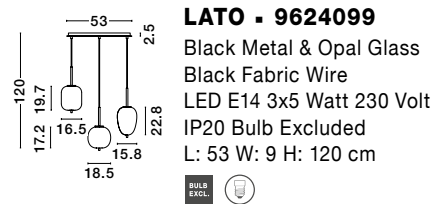

Adjustable Height

GL 96240661

LATO - 9624076

Black Metal & Opal Glass
Black Fabric Wire
LED E14 1x5 Watt 230 Volt
IP20 Bulb Excluded
D: 15.8 H: 120 cm

LATO - 9624078
 Black Metal & Opal Glass
 Black Fabric Wire
 LED E14 3x5 Watt 230 Volt
 IP20 Bulb Excluded
 D: 30 H: 120 cm