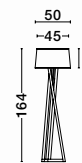

SALINO - 9145071
Ivory Fabric Shade
Brown Fabric Wire
Natural Wood
LED E27 1x12 Watt 230 Volt
IP20 Bulb Excluded
Cable Length: 200 cm
D: 50 H1: 28 H2: 164 cm