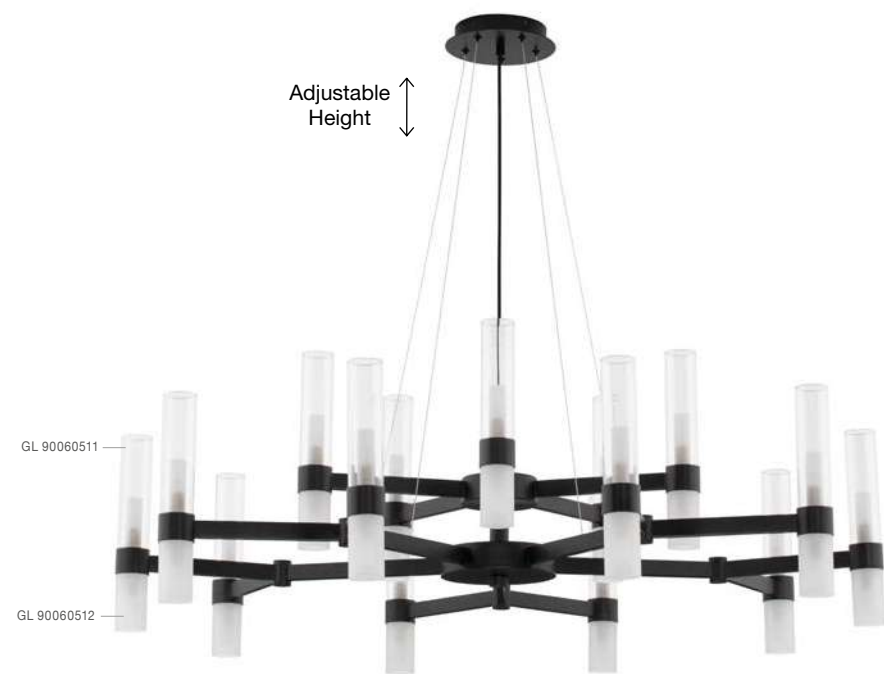

GL 90288371

VITA - 9028841
 Brass Gold Metal
 & Gradient White Glass
 LED E27 3x12 Watt 230 Volt
 IP20 Bulb Excluded
 D: 30 H: 120 cm

GL 90288401

VITA - 9028840
 Sandy Gold Metal
 & Gradient White Glass
 LED E27 1x12 Watt 230 Volt
 IP20 Bulb Excluded
 D: 20 H: 25.5 cm

GL 90288391

VITA - 9028839
 Brass Gold Metal
 & Gradient White Glass
 LED E27 1x12 Watt 230 Volt
 IP20 Bulb Excluded
 D: 30 H: 35.5 cm

CENTURY - 9006051

Matt Black Metal
Clear & Frost Glass
LED G9 12x5 Watt 230 Volt
IP20 Bulb Excluded
D: 70 H1: 30.5 H2: 210 cm

CENTURY - 9006052

Matt Black Metal
Clear & Frost Glass
LED G9 20x5 Watt 230 Volt
IP20 Bulb Excluded
D: 85 H1: 30.5 H2: 210 cm

Adjustable Height

CENTURY - 9006053
 Matt Black Metal
 Clear & Frost Glass
 LED G9 30x5 Watt 230 Volt
 IP20 Bulb Excluded
 D: 120 H1: 42 H2: 210 cm

Adjustable Height

IRVINE - 9241170
 Clear Glass
 Black Cord
 Brass Gold Metal
 LED E27 1x12 Watt 230 Volt
 IP20 Bulb Excluded
 D: 20 H1: 30.3 H2: 230 cm

GL 92411701

Adjustable Height

IRVINE - 9241160
 Clear Glass
 Black Cord
 Brass Gold Metal
 LED E27 1x12 Watt 230 Volt
 IP20 Bulb Excluded
 D: 15.5 H1: 53 H2: 255 cm