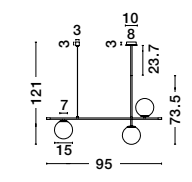

GIT - 9009295
Matt Black & Gold Metal
Opal Glass
LED G9 2x5 Watt 230 Volt
IP20 Bulb Excluded
Included Two parts Of Metal
23.7 cm Each Part
L: 95 W: 15 H: 73.5 H2: 121 cm