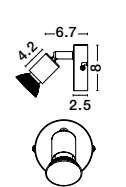

LUP - 960005
Satin Black Metal
LED GU10 1x10 Watt 230 Volt
IP20 Bulb Excluded
D: 8 W: 6.7 H: 10.9 cm