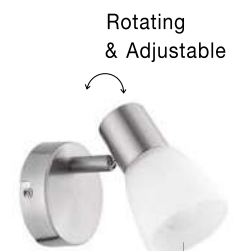

Rotating & Adjustable

GL 6670011

PUBLICO - 667001
Opal Glass
Satin Nickel Metal
LED E14 1x5 Watt 230 Volt
IP20 Bulb Excluded
D: 8 W: 13 H: 10.5 cm