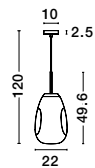

LAVA - 9190392

Chrome Metal
Handmade Chrome Glass
LED E27 1x12 Watt 230 Volt
IP20 Bulb Excluded
D: 22 H1: 49.6 H2: 120 cm