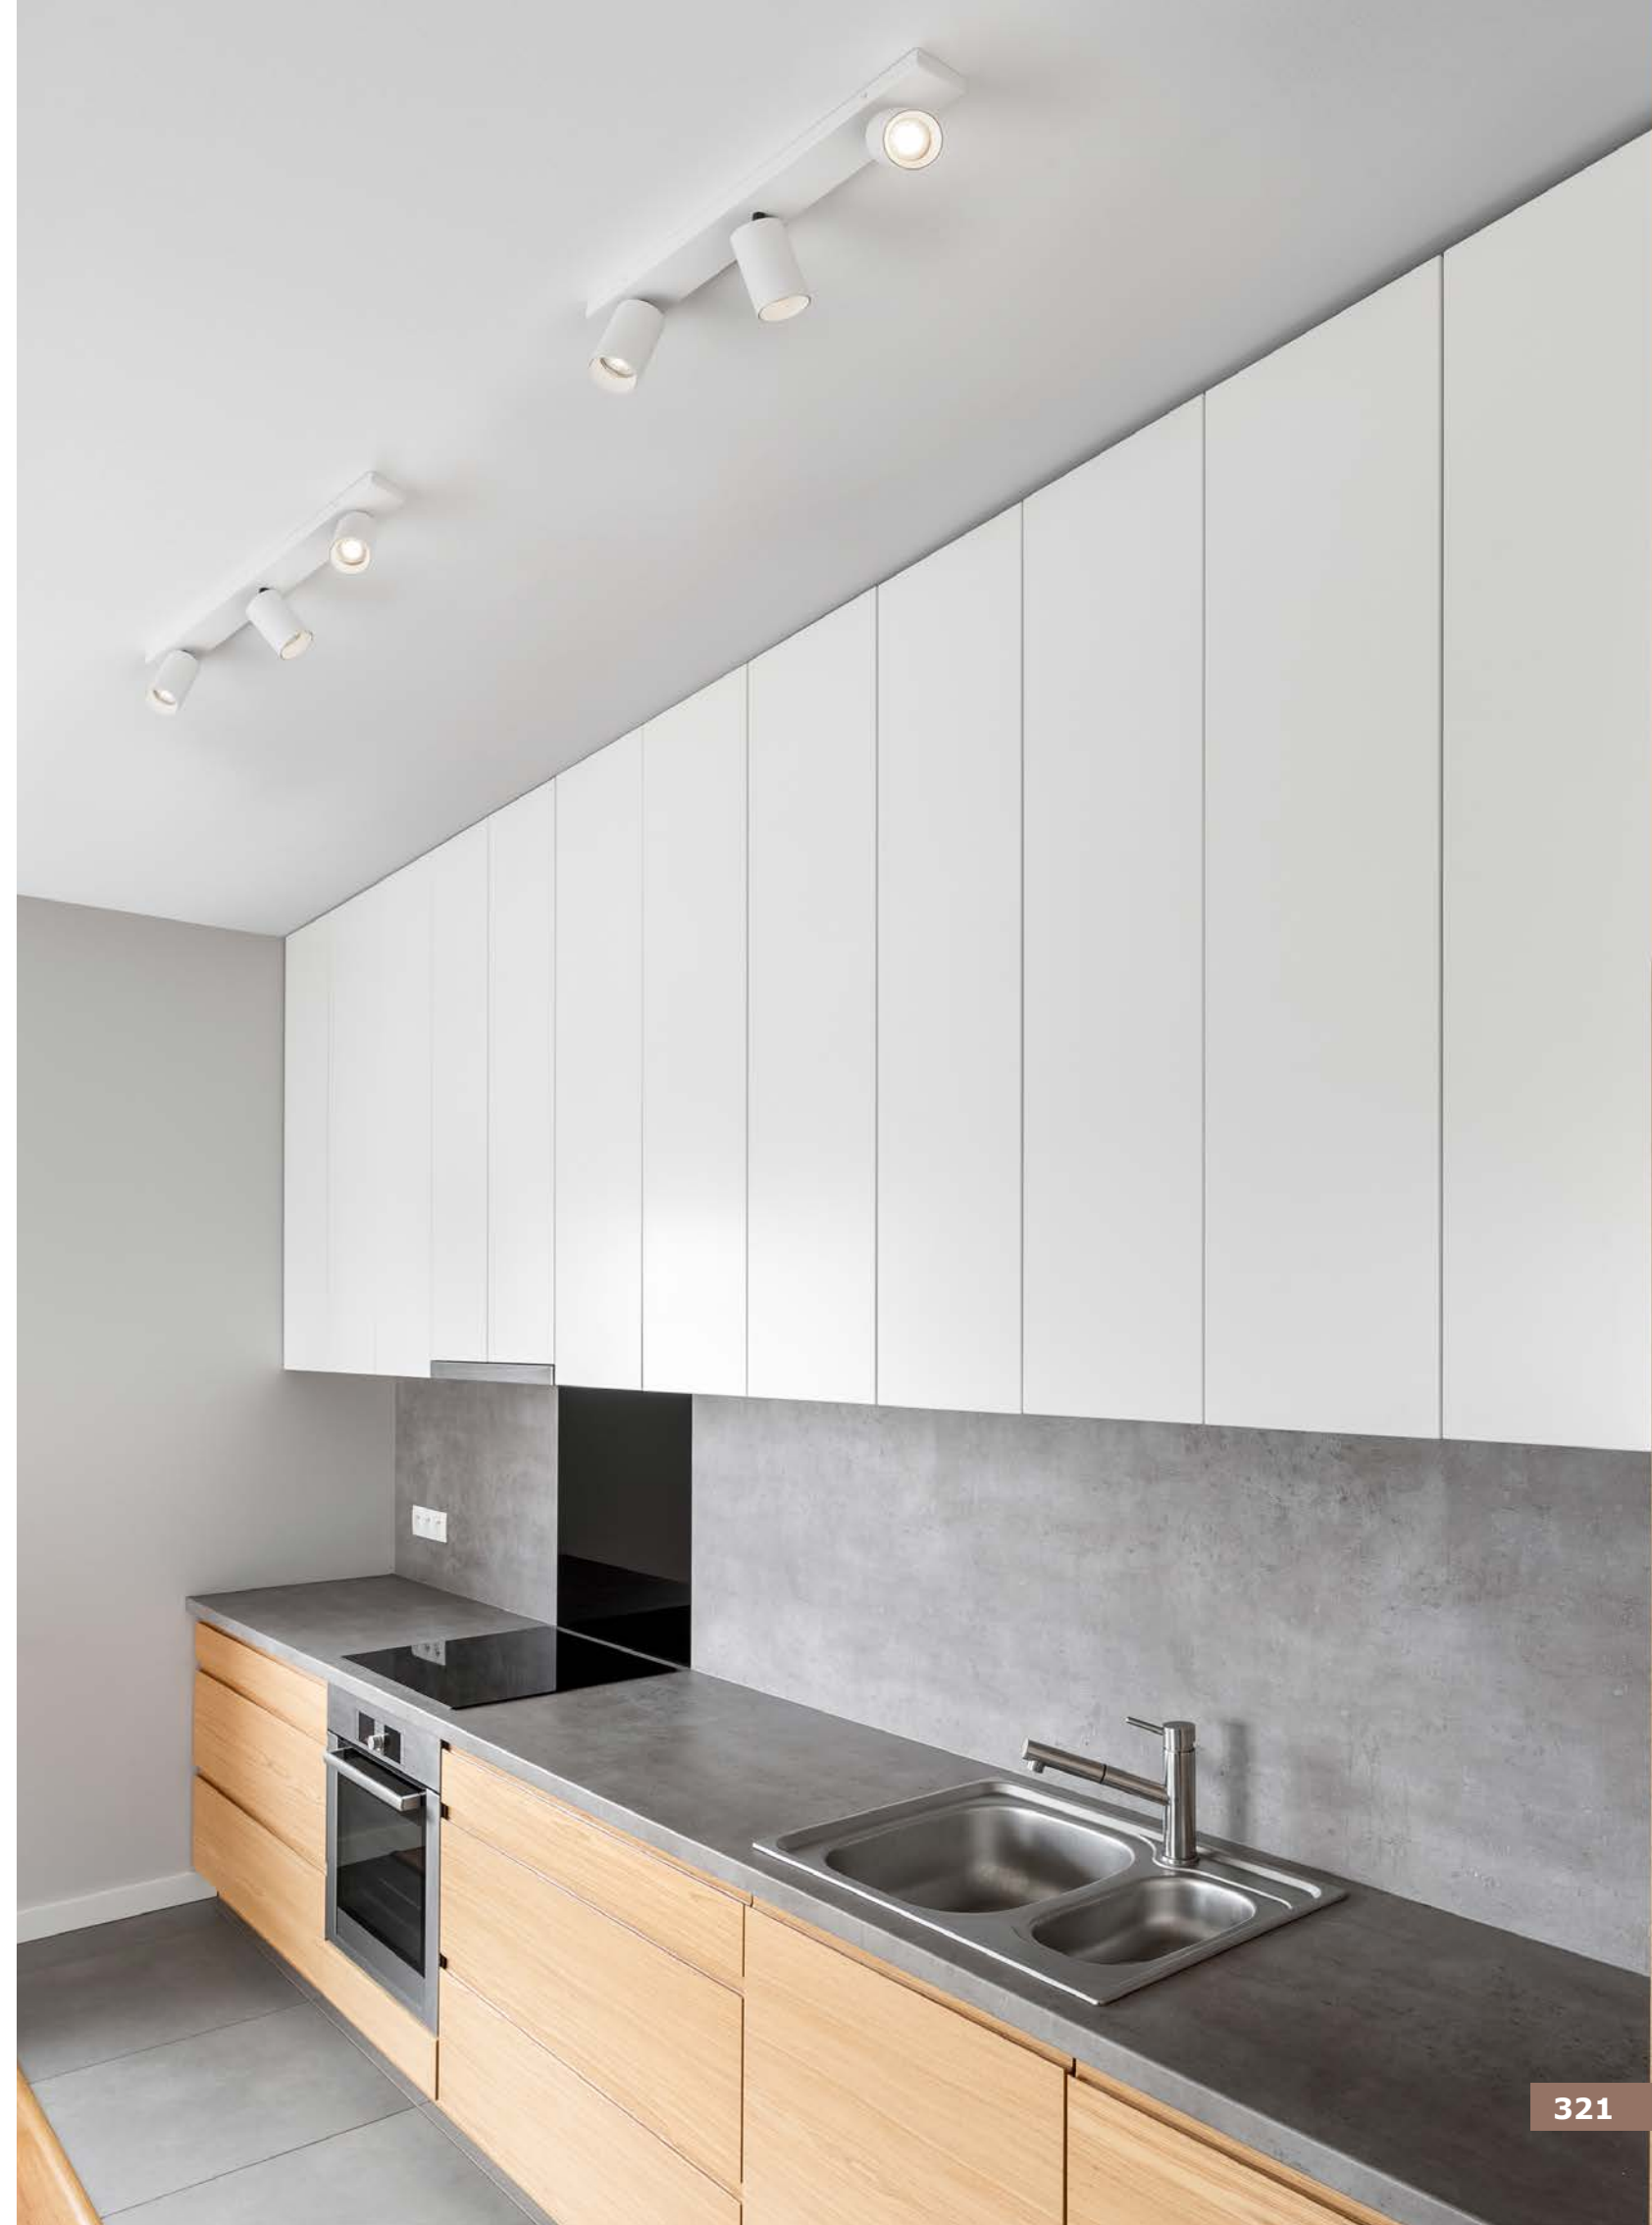

TOD - 9012281
Sandy White Aluminium
LED GU10 3x10 Watt 220-240 Volt
IP20 Bulb Excluded
D: 22 H: 9 H2: 12.7 cm

TOD - 9012282
Sandy Black Aluminium
LED GU10 3x10 Watt 220-240 Volt
IP20 Bulb Excluded
D: 22 H: 9 H2: 12.7 cm