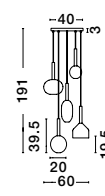

Two Options Of Height
62.6 - 37.7 cm

GL 90092451

BALOR - 9009246

Brass Gold Metal
Gradient White Glass
LED G9 6x5 Watt 230 Volt
IP20 Bulb Excluded
Included Two parts Of Metal
25.2 cm Each Part
D: 65 H1: 37.7 H2: 62.6 cm