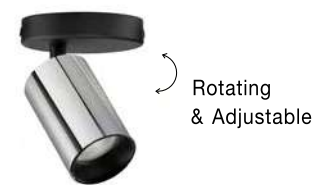

TOD - 9011311
Sandy White Aluminium
LED GU10 1x10 Watt 220-240 Volt
IP20 Bulb Excluded
D: 5.7 H: 9 H2: 13 cm

TOD - 9011312
Sandy Black Aluminium
LED GU10 1x10 Watt 220-240 Volt
IP20 Bulb Excluded
D: 5.7 H: 9 H2: 13 cm