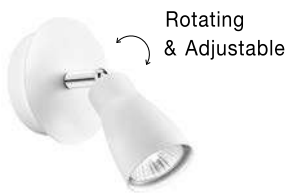

Rotating & Adjustable

CONO - 668001
White Aluminium
LED GU10 1x10 Watt 230 Volt
IP20 Bulb Excluded
D: 8 W: 13.5 H: 15.7 cm