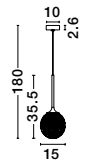

MIRANO - 9160211

Clear Structured Glass & Brass Gold Steel
LED G9 1x5 Watt 230 Volt
IP20 Bulb Excluded
D: 15 H: 35.5 H2: 180 cm