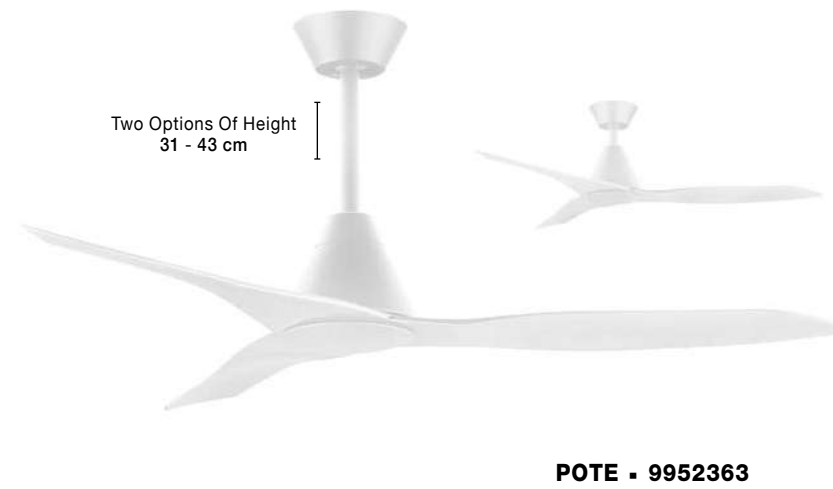

FAN SPECIFICATIONS

Product Nm.	Body Material	Blades Material	Product Size	Speed	Length of Each Blade	Motor Type	Watt (max.)	Power Supply	Airflow (CFM)	RPM	Noise Level	Weight	Blade Sweep	Summer/Winter Function	Light	Remote Control	Guarantee	Class
9952360	White Aluminium	White ABS	D: 132 cm H: 43 cm	6 Speed Remote	54"	DC	38W	AC220-240V	5250	220	N/A	4,7 Kg	N/A	✓	X	✓	2 Years Light & control 10 Years motor	I
9952365	Black Aluminium	Black ABS	D: 132 cm H: 43 cm	6 Speed Remote	54"	DC	38W	AC220-240V	5250	220	N/A	4,7 Kg	N/A	✓	X	✓	2 Years Light & control 10 Years motor	I

FAN SPECIFICATIONS

Product Nm.	Body Material	Blades Material	Product Size	Speed	Length of Each Blade	Motor Type	Watt (max.)	Power Supply	Airflow (CFM)	RPM	Noise Level	Weight	Blade Sweep	Summer/Winter Function	Light	Remote Control	Guarantee	Class
9952363	White Aluminium	White ABS	D: 110 cm H: 31-43 cm	6 Speed Remote	69"	DC	N/A	AC220-240V	4500	184	N/A	11 Kg	N/A	✓	X	✓	2 Years Light & control 10 Years motor	I
9952364	Black Aluminium	Black ABS	D: 110 cm H: 31-43 cm	6 Speed Remote	69"	DC	N/A	AC220-240V	4500	184	N/A	11 Kg	N/A	✓	X	✓	2 Years Light & control 10 Years motor	I

LIGHT SPECIFICATIONS

Product Nm.	LED Watt	Motor DC Watt	Lumen	Volt	LED Chip	Beam Angle	Kelvin	Protection	Driver Included
9952363	18W	40W	650Lm	220V	Edison	120°	3000K	IP20	✓
9952364	18W	40W	650Lm	220V	Edison	120°	3000K	IP20	✓

WALL PANEL - 9953200
Wall Panel
L: 10 W: 10 H: 5.5 cm