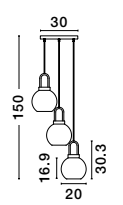

IRVINE - 9241190
Clear Glass
Black Cord
Brass Gold Metal
LED E27 3x12 Watt 230 Volt
IP20 Bulb Excluded
D: 30 H1: 30.3 H2: 150 cm