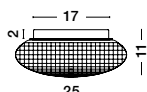

SENS - 838122
White Glass
White Metal
LED E27 1x12 Watt 230 Volt
IP44 Bulb Excluded
D: 25 H: 11 cm