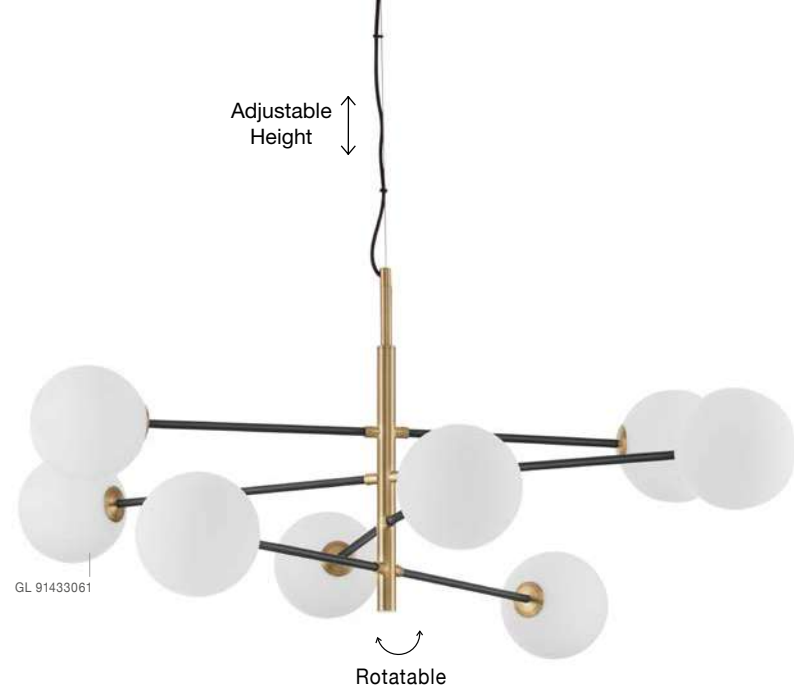

VITRA - 9143308
Satin Gold & Black Metal
White Opal Glass
LED G9 8x5 Watt 220 Volt
IP20 Bulb Excluded
L: 120 W: 103 H1: 45 H2: 145 cm