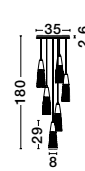

GL 91601911

KOVAC - 9160196
Brass Gold Metal
& Clear Structured Glass
LED G9 6x5 Watt 230 Volt
IP20 Bulb Excluded
D: 35 H: 180 cm

GL 91601911