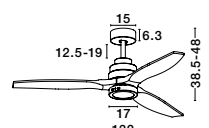

NATURE - 9952314

FAN SPECIFICATIONS

Product Nm.	Body Material	Blades Material	Product Size	Speed	Length of Each Blade	Motor Type	Watt (max.)	Power Supply	Airflow (CFM)	RPM	Noise Level	Weight	Blade Sweep	Summer/Winter Function	Light	Remote Control	Guarantee	Class
9952314	Matt White Steel & Glass	Oak Wood	D: 132 cm H: 35-48 cm	5 Speed Remote	64 cm	DC	25W	AC220-240V	5000	200	< 50 dB	5.8 Kg	52"	✓	✓	✓	5 Years motor 1 Year light source	I
5231401	Matt Black Steel & Glass	Brown Wood	D: 132 cm H: 35-48 cm	5 Speed Remote	64 cm	DC	40W	AC220-240V	4000	200	< 30 dB	5.8 Kg	52"	✓	✓	✓	5 Years motor 1 Year light source	I

LIGHT SPECIFICATIONS

Product Nm.	LED Watt	Motor DC Watt	Lumen	Volt	LED Chip	Beam Angle	Kelvin	Protection	Driver Included
9952314 5231401	12W	25W	800Lm	220V	Epstar	120°	3000K	IP20	✓

Wall Panel
L: 10 W: 10 H: 5.5 cm