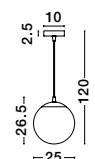

GL 90802001

GL 90803001

GL 90804001

GL 90802511

GL 90803511