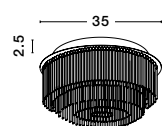

ROSARNO - 9180891

Chrome Metal
Glass & K9 Crystal
LED G9 6x5 Watt 230 Volt
IP20 Bulb Excluded
D: 35 H: 18 cm