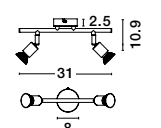

LUP - 960006
Satin Black Metal
LED GU10 2x10 Watt 230 Volt
IP20 Bulb Excluded
L: 31 W: 8 H: 10.9 cm