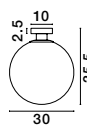

VITA - 9028839
Brass Gold Metal
& Gradient White Glass
LED E27 1x12 Watt 230 Volt
IP20 Bulb Excluded
D: 30 H: 35.5 cm