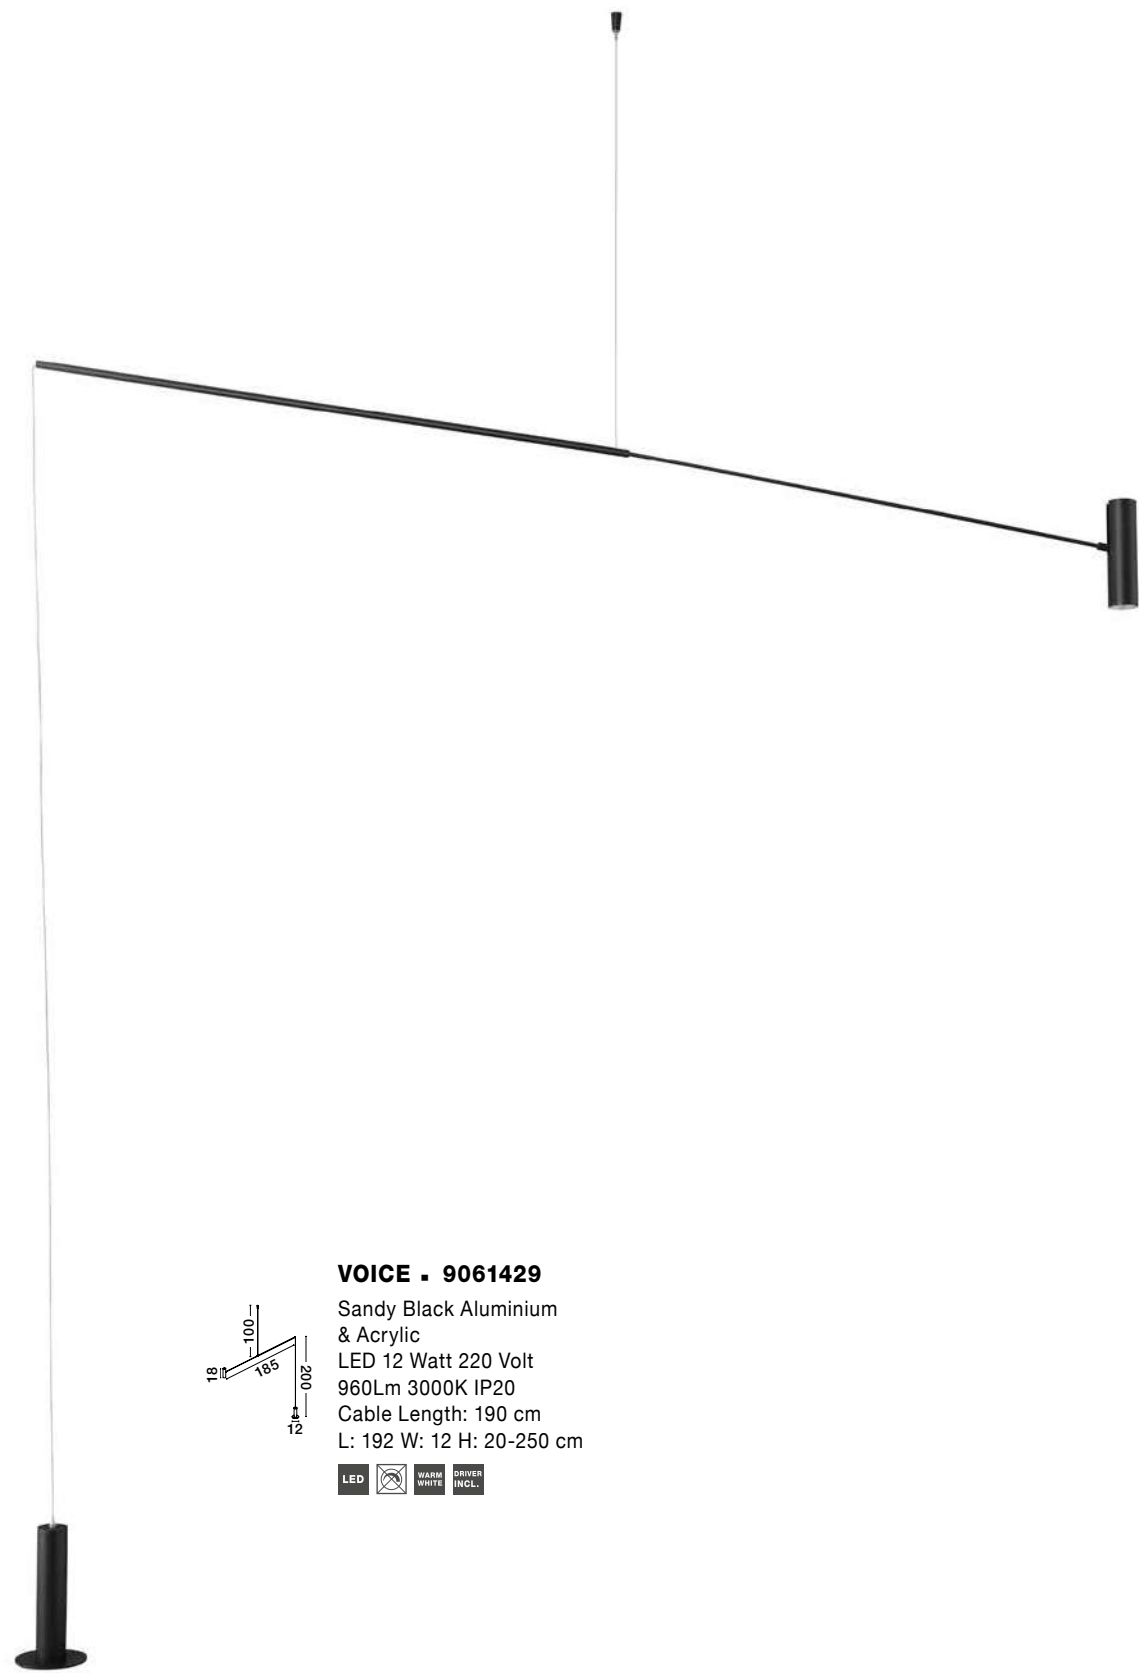

VOICE - 9061429

Sandy Black Aluminium
& Acrylic
LED 12 Watt 220 Volt
960Lm 3000K IP20
Cable Length: 190 cm
L: 192 W: 12 H: 20-250 cm