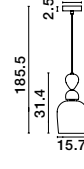

MURANO - 9009234

Sandy Gold Metal
Glossy Dark Green, Blue Grey
& Pink Glass
LED E14 1x5 Watt 230 Volt
IP20 Bulb Excluded
D: 15.7 H1: 31.4 H2: 185.5 cm