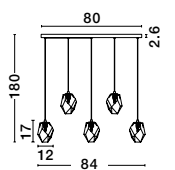

ICE - 9260235

Gradient White Colour
Glass & White Metal
LED G9 5x5 Watt 230 Volt
IP20 Bulb Excluded
L: 84 W: 12 H: 180 cm