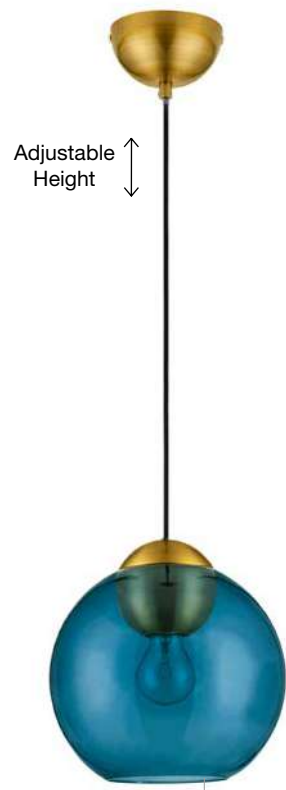

GL 91912411

LONI - 9191241

Brass Metal
Champagne Glass
LED E27 1x12 Watt 230 Volt
IP20 Bulb Excluded
D: 24 H: 32 H2: 120 cm

Adjustable Height

GL 90092431

MIDORI . 9009243
 Brass Gold Metal & Pink Glass
 LED E27 1x12 Watt 230 Volt
 IP20 Bulb Excluded
 D: 24 H1: 24.8 H2: 183.8 cm