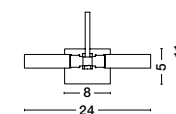

DRITTO - 71606601

Opal Glass
Chrome Aluminium
LED G9 2x5 Watt 230 Volt
IP44 Bulb Excluded
L: 24 W: 13 H: 11 cm