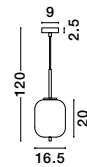

LATO - 9624065

Opal Glass
Brass Gold Metal
Black Fabric Wire
LED E14 1x5 Watt 230 Volt
IP20 Bulb Excluded
D: 16.5 H1: 20 H2: 120 cm