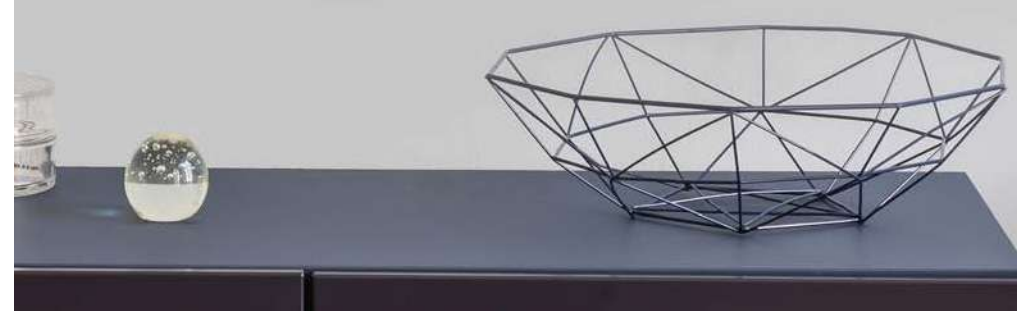

Adjustable Height

GL 97241021

VEIRO - 9724102

Chrome Glass
Black Metal
Black Fabric Wire
LED E27 1x12 Watt 230 Volt
IP20 Bulb Excluded
D: 23 H1: 22 H2: 120 cm

Adjustable Height

GL 97241411

VEIRO - 9724141

Chrome Glass
Black Metal
Black Fabric Wire
LED E27 1x12 Watt 230 Volt
IP20 Bulb Excluded
D: 30 H1: 22 H2: 120 cm

Adjustable Height

GL 97241011

VEIRO - 9724101

Chrome Glass
Black Metal
Black Fabric Wire
LED E27 1x12 Watt 230 Volt
IP20 Bulb Excluded
D: 17 H1: 28.5 H2: 120 cm

Adjustable Height

GL 97264821

SAVAZ - 9726482

Chrome Glass
Black Metal
Black Fabric Wire
LED E27 1x12 Watt 230 Volt
IP20 Bulb Excluded
D: 28 H1: 14 H2: 120 cm

Adjustable Height

GL 97264811

SAVAZ - 9726481

Chrome Glass
Black Metal
Black Fabric Wire
LED E27 1x12 Watt 230 Volt
IP20 Bulb Excluded
D: 17.5 H1: 29.8 H2: 120 cm

Adjustable Height

GL 97264831

SAVAZ - 9726483

Chrome Glass
Black Metal
Black Fabric Wire
LED E27 1x12 Watt 230 Volt
IP20 Bulb Excluded
D: 28 H1: 23 H2: 120 cm