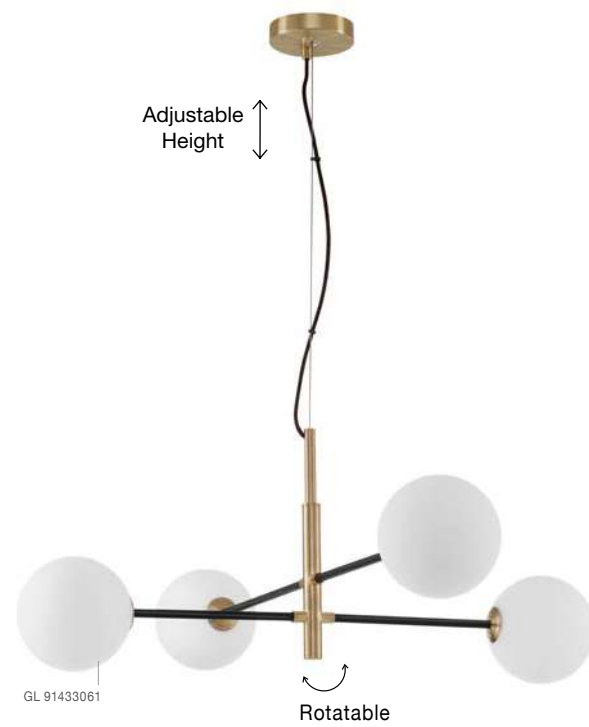

VITRA - 9143304
Satin Gold & Black Metal
White Opal Glass
LED G9 4x5 Watt 220 Volt
IP20 Bulb Excluded
L: 103 W: 85 H1: 30 H2: 130 cm