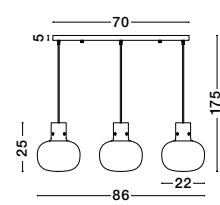

Adjustable Height

CINZIA - 9236600

Clear Glass
White Cord
Brass Gold Metal
LED E27 1x12 Watt 230 Volt
IP20 Bulb Excluded
D: 22 H1: 25 H2: 228 cm

GL 92366001

Adjustable Height

CINZIA - 9236630

Clear Glass
White Cord
Brass Gold Metal
LED E27 1x12 Watt 230 Volt
IP20 Bulb Excluded
D: 30 H1: 45 H2: 198 cm

GL 92366301

Adjustable Height

CINZIA - 9236610

Clear Glass
White Cord
Brass Gold Metal
LED E27 3x12 Watt 230 Volt
IP20 Bulb Excluded
D: 30 H: 178 cm

GL 92366001

Adjustable Height

GL 92366001

CINZIA - 9236620