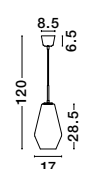

Adjustable Height

GL 97241411

VEIRO - 9724141

Chrome Glass
Black Metal
Black Fabric Wire
LED E27 1x12 Watt 230 Volt
IP20 Bulb Excluded
D: 30 H1: 22 H2: 120 cm

Adjustable Height

GL 97241011

VEIRO - 9724101

Chrome Glass
Black Metal
Black Fabric Wire
LED E27 1x12 Watt 230 Volt
IP20 Bulb Excluded
D: 17 H1: 28.5 H2: 120 cm