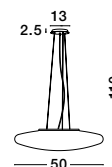

PRESSIONE - 4587602

Opal Glass
Satin Metal Base
Chrome Aluminium
LED E27 3x12 Watt 230 Volt
IP20 Bulb Excluded
D: 50 H: 110 cm