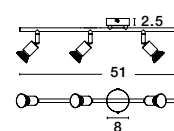

BASE - 660004

Satin Nickel Metal
LED GU10 4x10 Watt 230 Volt
IP20 Bulb Excluded
L: 51 W: 8 H: 10.9 cm