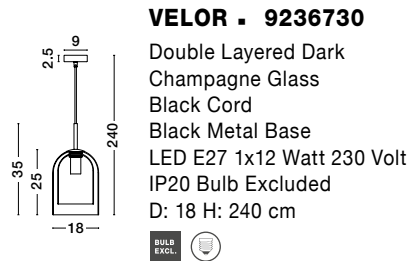

VELOR - 9236730
Double Layered Dark
Champagne Glass
Black Cord
Black Metal Base
LED E27 1x12 Watt 230 Volt
IP20 Bulb Excluded
D: 18 H: 240 cm