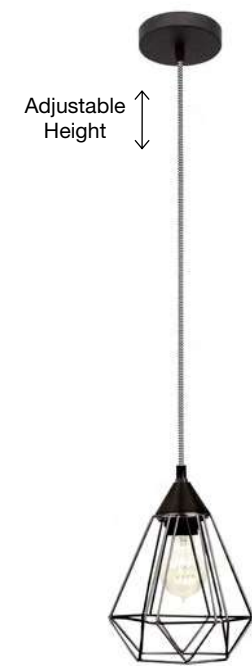

Adjustable Height

PAOLO - 7605180
Black Metal
Black & White Fabric Wire
LED E27 1x12 Watt 230 Volt
IP20 Bulb Excluded
D: 17 H: 22.5 H2: 120 cm