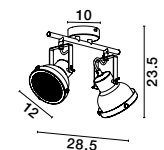

RUVI - 9624104

Matt Black Metal
LED GU10 2x10 Watt
230 Volt
IP20 Bulb Excluded
L: 28.5 W: 12 H: 23.5cm