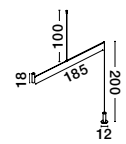

VOICE - 9061429

Sandy Black Aluminium
& Acrylic
LED 12 Watt 220 Volt
960Lm 3000K IP20
Cable Length: 190 cm
L: 192 W: 12 H: 20-250 cm