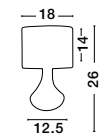

ROSIA - 7605163
Matt White Metal
White Fabric Shade
LED E27 1x12 Watt 230 Volt
IP20 Bulb Excluded
Cable Length: 180 cm
D: 18 H: 14 H2: 26 cm