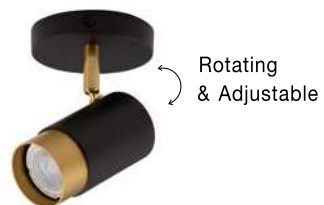

Rotating & Adjustable

POGNO - 9111432

Sandy Black & Gold Aluminium
LED GU10 1x10 Watt 220-240 Volt
IP20 Bulb Excluded
D: 5.4 H: 14 cm