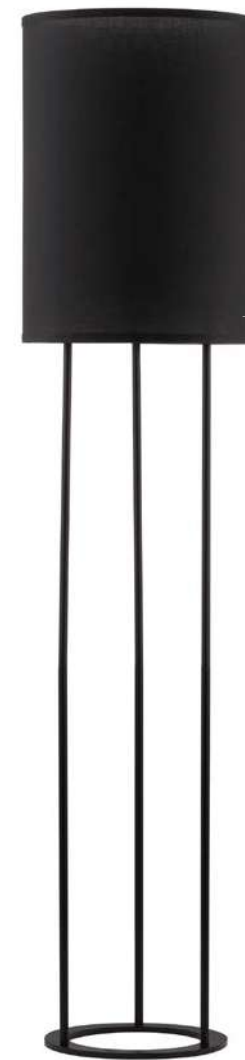

S 94016531

SAMA - 9401653

White Fabric Shade
White Aluminium Base
LED E27 1x12 Watt 230 Volt
IP20 Bulb Excluded
Cable Length: 180 cm
L: 90 H: 180 cm

S 94016521

SAMA - 9401652

Black Fabric Shade
Black Aluminium Base
LED E27 1x12 Watt 230 Volt
IP20 Bulb Excluded
Cable Length: 180 cm
L: 90 H: 180 cm

S 90433011

LEITH - 9043301

Black Fabric Shade
& Black Aluminium
LED E27 1x12 Watt 230 Volt
IP20 Bulb Excluded
Cable Length: 300 cm
D: 30 H: 135 cm

S 90501601

RETRO - 9050160

Black Fabric Shade
Black Metal
LED E27 1x12 Watt 230 Volt
IP20 Bulb Excluded
Cable Length: 200 cm
D: 44 W: 38 H: 145 cm