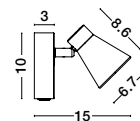

DUBLIN - 9155711
Sandy White Metal
Switch On/Off
LED GU10 1x10 Watt 230 Volt
IP20 Bulb Excluded
L: 10 W: 15 H: 10 cm