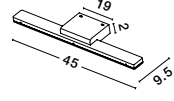

NYX - 9136173
Black Aluminium
& Acrylic
LED 12 Watt 100-240 Volt
1802Lm 3000K IP44
L: 45 W: 9.5 H: 3 cm