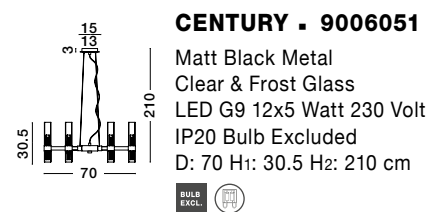

GL 90928221

BALOR - 9009248

Brass Gold Metal
 Gradient White Glass
 LED G9 4x5 Watt 230 Volt
 IP20 Bulb Excluded
 Cable Length: 190 cm
 D: 28 W: 52.8 H: 165 cm

GL 90288421

VITA - 9028842

Brass Gold Metal
 & Gradient White Glass
 LED E27 1x12 Watt 230 Volt
 IP20 Bulb Excluded
 Cable Length: 190 cm
 D: 20 H: 35.5 cm

GL 90928211

GL 90288371

VITA - 9028837
 Brass Gold Metal
 & Gradient White Glass
 LED E27 1x12 Watt 230 Volt
 IP20 Bulb Excluded
 D: 20 H: 120 cm

GL 90288361

VITA - 9028836
 Brass Gold Metal
 & Gradient White Glass
 LED E27 1x12 Watt 230 Volt
 IP20 Bulb Excluded
 D: 30 H: 120 cm

GL 90288371

VITA - 9028841
 Brass Gold Metal
 & Gradient White Glass
 LED E27 3x12 Watt 230 Volt
 IP20 Bulb Excluded
 D: 30 H: 120 cm

GL 90288401

VITA - 9028840
 Sandy Gold Metal
 & Gradient White Glass
 LED E27 1x12 Watt 230 Volt
 IP20 Bulb Excluded
 D: 20 H: 25.5 cm

GL 90288391

VITA - 9028839
 Brass Gold Metal
 & Gradient White Glass
 LED E27 1x12 Watt 230 Volt
 IP20 Bulb Excluded
 D: 30 H: 35.5 cm

CENTURY - 9006051

Matt Black Metal
Clear & Frost Glass
LED G9 12x5 Watt 230 Volt
IP20 Bulb Excluded
D: 70 H1: 30.5 H2: 210 cm