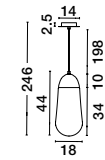

BLAKY - 9092824
Matt Black Metal
& Opal Glass
LED E14 1x5 Watt 230 Volt
IP20 Bulb Excluded
D: 18 H: 246 cm