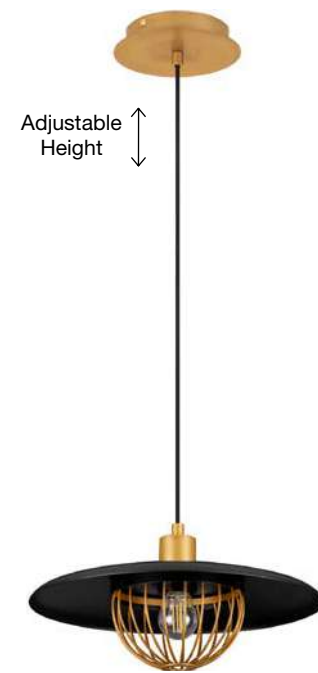

FOX - 9035952
Gold & Black Metal
LED E27 1x12 Watt 230 Volt
IP20 Bulb Excluded
D: 33 H: 150 cm