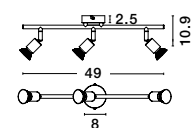

LUP - 960007
Satin Black Metal
LED GU10 3x10 Watt 230 Volt
IP20 Bulb Excluded
L: 49 W: 8 H: 10.9 cm