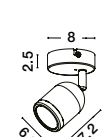

Rotating & Adjustable

ORSON - 9555814
Sandy White Metal
LED GU10 1x10 Watt 230 Volt
IP44 Bulb Excluded
D: 6.1 W: 9.7 H: 7.2 cm