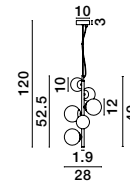

ODILLIA - 9028859
Matt Black Metal & Smoky Glass
LED G9 6x5 Watt 230 Volt
IP20 Bulb Excluded
L: 28 W: 23.2 H: 120 cm