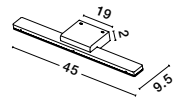

NYX - 9136172
Dark Grey Aluminium
& Acrylic
LED 12 Watt 100-240 Volt
1802Lm 3000K IP44
L: 45 W: 9.5 H: 3 cm