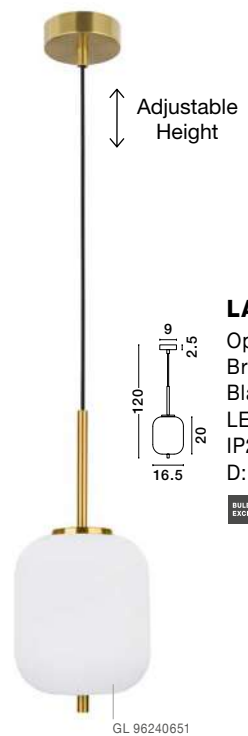

GL 96240631

LATO - 9624063

Opal Glass
 Brass Gold Metal
 Black Fabric Wire
 LED E27 1x12 Watt 230 Volt
 IP20 Bulb Excluded
 D: 27 H1: 40 H2: 120 cm

GL 96240641

LATO - 9624064

Opal Glass
 Brass Gold Metal
 Black Fabric Wire
 LED E14 1x5 Watt 230 Volt
 IP20 Bulb Excluded
 D: 18.5 H1: 17.2 H2: 120 cm