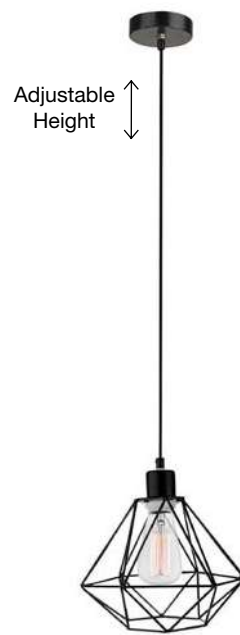

Adjustable Height

PAOLO - 7605180
 Black Metal
 Black & White Fabric Wire
 LED E27 1x12 Watt 230 Volt
 IP20 Bulb Excluded
 D: 17 H: 22.5 H2: 120 cm

Adjustable Height

PAOLO - 7605189
 Black Metal
 LED E27 3x12 Watt 230 Volt
 IP20 Bulb Excluded
 D: 30 H: 134 cm