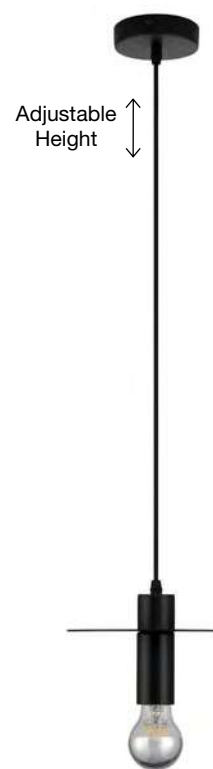

ROYAL - 9501240

Gold Metal
LED E27 1x12 Watt 230 Volt
IP20 Bulb Excluded
D: 20 H1: 14.5 H2: 180 cm

ROYAL - 9501241

Gold Metal
LED E27 1x12 Watt 230 Volt
IP20 Bulb Excluded
D: 35 H1: 19.5 H2: 180 cm

ROYAL - 9501242

Black Metal
LED E27 1x12 Watt 230 Volt
IP20 Bulb Excluded
D: 20 H1: 14.5 H2: 180 cm

ROYAL - 9501243

Black Metal
LED E27 1x12 Watt 230 Volt
IP20 Bulb Excluded
D: 35 H1: 19.5 H2: 180 cm