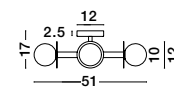

PIELO - 9043316

Sandy Black Metal
Opal Glass
LED G9 4x5 Watt 230 Volt
IP20 Bulb Excluded
L: 51 W: 37 H: 17 cm