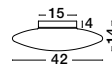

PRESSIONE - 620441

Opal Glass
Chrome Metal
LED E27 3x12 Watt 230 Volt
IP20 Bulb Excluded
D: 42 H: 14 cm