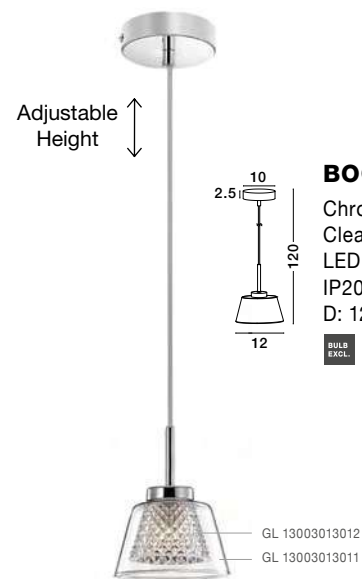

BOCCALE - 1300301301

Chrome Aluminium
Clear Glass
LED G9 1x5 Watt 230 Volt
IP20 Bulb Excluded
D: 12 H: 120 cm

GL 13003013012
GL 13003013011

BOCCALE - 1300301312

Chrome Aluminium
Clear Glass
LED G9 2x5 Watt 230 Volt
IP20 Bulb Excluded
D: 12 W: 12.6 H: 18 cm