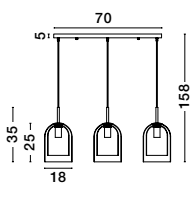

VELOR - 9236720
Double Layered Smoky Glass
Black Cord
Black Metal Base
LED E27 3x12 Watt 230 Volt
IP20 Bulb Excluded
L: 70 W: 18 H: 158 cm