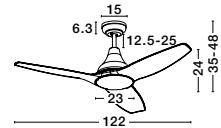

WALL PANEL - 9953200
Wall Panel
L: 10 W: 10 H: 5.5 cm

SAMOA - 5267302

SAMOA - 5267301

FLOW - 9953198

FAN SPECIFICATIONS																			
Product Nm.	Body Material	Blades Material	Colour	Size	Speed	Length of Each Blade	Motor Type	Watt (max.)	Power Supply	Airflow (CFM)	RPM	Noise Level	Weight	Blade Sweep	Summer/Winter Function	Light	Remote Control	Guarantee	Class
5267301	Steel & Glass	ABS Blades	White or Black	D: 122 H: 35-48 cm	5 Speed Remote	51 cm	DC	42W	AC220-240V	5000	220	< 30 dB	6.1 Kg	48"	✓	✓	✓	5 Years motor 1 Year light source	I
5267302	Steel & Glass	ABS Blades	White or Black	D: 122 H: 35-48 cm	5 Speed Remote	51 cm	DC	42W	AC220-240V	5000	220	< 30 dB	6.1 Kg	48"	✓	✓	✓	5 Years motor 1 Year light source	I
9953198	Matt White Steel & Glass	White	White	D: 152 cm H: 37.5-47 cm	5 Speed Remote	65 cm	DC	37W	AC220-240V	5000	220	< 50 dB	8 Kg	60"	✓	✓	✓	5 Years motor 1 Year light source	I