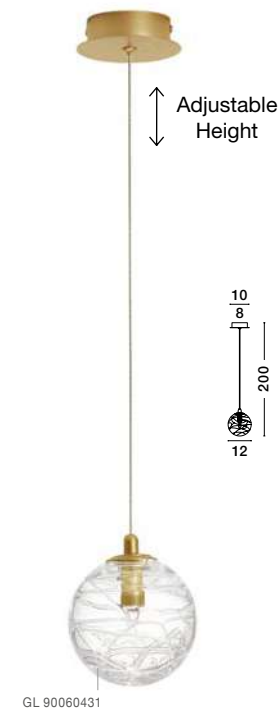

GL 91601911

KOVAC - 9160191
 Brass Gold Metal
 & Clear Structured Glass
 LED G9 1x5 Watt 230 Volt
 IP20 Bulb Excluded
 D: 8 H: 29 H2: 180 cm

GL 91601911

KOVAC - 9160193
 Brass Gold Metal
 & Clear Structured Glass
 LED G9 3x5 Watt 230 Volt
 IP20 Bulb Excluded
 D: 25 H: 180 cm

GL 91601911

KOVAC - 9160196
 Brass Gold Metal
 & Clear Structured Glass
 LED G9 6x5 Watt 230 Volt
 IP20 Bulb Excluded
 D: 35 H: 180 cm

GL 91601911

KOVAC - 9160195
 Brass Gold Metal
 & Clear Structured Glass
 LED G9 5x5 Watt 230 Volt
 IP20 Bulb Excluded
 L: 80 W: 10 H: 180 cm