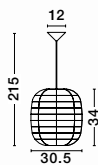

Adjustable Height

AURORA - 9587162
 Ivory Rattan
 White Fabric Wire & Base
 LED E27 1x12 Watt 230 Volt
 IP20 Bulb Excluded
 D: 24.5 H1: 37 H2: 250 cm

Adjustable Height

MELODY - 9858719
Natural Rattan
Black Fabric Wire & Base
LED E27 1x12 Watt 230 Volt
IP20 Bulb Excluded
D: 30.5 H1: 34 H2: 215 cm