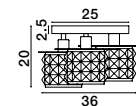

LAWAN - 9009293

Gold Leaf & Matt Black Metal
Structured Glass
LED E14 3x5 Watt 230 Volt
IP20 Bulb Excluded
D: 36 H: 20 cm