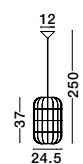

AURORA - 9587161
Natural Rattan
Black Fabric Wire & Base
LED E27 1x12 Watt 230 Volt
IP20 Bulb Excluded
D: 24.5 H1: 37 H2: 250 cm