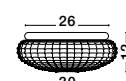

CLAM - 9738256
White Glass
White Metal
LED E27 2x12 Watt 230 Volt
IP44 Bulb Excluded
D: 30 H: 12 cm

IP44

IP44