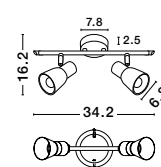

PUBLICO - 667002
Opal Glass
Satin Nickel Metal
LED E14 2x5 Watt 230 Volt
IP20 Bulb Excluded
L: 34.2 W: 7.8 H: 16.2 cm