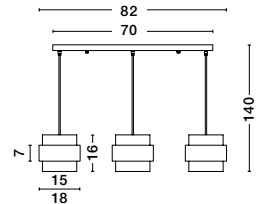

SIANNA - 9236382

Smoky Glass
Brass Gold Metal
LED E27 3x12 Watt 230 Volt
IP20 Bulb Excluded
L: 82 W: 18 H: 140 cm