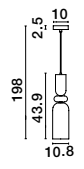

MURANO - 9009236

Sandy Gold Metal
Glossy Dark Green, Pink
& Light Grey Glass
LED E14 1x5 Watt 230 Volt
IP20 Bulb Excluded
D: 10.8 H1: 43.9 H2: 198 cm