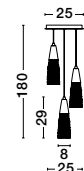

GL 91601911

KOVAC - 9160193
Brass Gold Metal
& Clear Structured Glass
LED G9 3x5 Watt 230 Volt
IP20 Bulb Excluded
D: 25 H: 180 cm