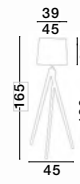

ALMA - 60201
Natural Wood
Sand White Shade
Black Fabric Wire
LED E27 1x12 Watt 230 Volt
IP20 Bulb Excluded
Cable Length: 200 cm
D: 45 H1: 35 H2: 165 cm