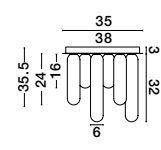

GUSTAVE - 9028854

Light Smoky Grey Glass & Matt Black Metal
LED G9 6x5 Watt 230 Volt
IP20 Bulb Excluded
L: 38 W: 7 H: 35.5 cm