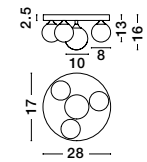

EDEM - 9080128
Sandy Black Aluminium
Opal Glass
LED G9 4x5 Watt 220 Volt
IP20 Bulb Excluded IP20
D: 28 H: 17 cm