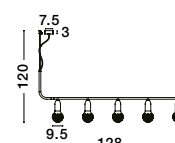

VEDA - 9536419

Black Metal & Clear Glass
LED G9 5x6 Watt 230 Volt
IP20 Bulb Excluded
L: 128 W: 10 H: 120 cm