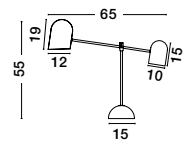

NELA - 9501231
Gold & Black Metal & Marble
LED E27 2x12 Watt 230 Volt
IP20 Bulb Excluded
Cable Length: 180 cm
L: 65 W: 15 H: 55 cm