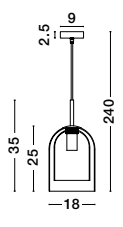

Adjustable
Height

SIANNA . 9236383

Smoky Glass
Brass Gold Metal
LED E27 4x12 Watt 230 Volt
IP20 Bulb Excluded
L: 110 W: 18 H: 120 cm

GL 92363821

GL 92363621

SIANNA - 9236400
 Smoky Glass
 Brass Gold Metal
 LED E27 1x12 Watt 230 Volt
 IP20 Bulb Excluded
 Cable Length: 165 cm
 D: 18 H: 47 cm

GL 92364101

SIANNA - 9236410
 Smoky Glass
 Brass Gold Metal
 LED E27 1x12 Watt 230 Volt
 IP20 Bulb Excluded
 Cable Length: 165 cm
 D: 25 H: 154 cm

Adjustable Height

VELOR - 9236700
 Double Layered Smoky Glass
 Black Cord
 Black Metal Base
 LED E27 1x12 Watt 230 Volt
 IP20 Bulb Excluded
 D: 18 H: 240 cm