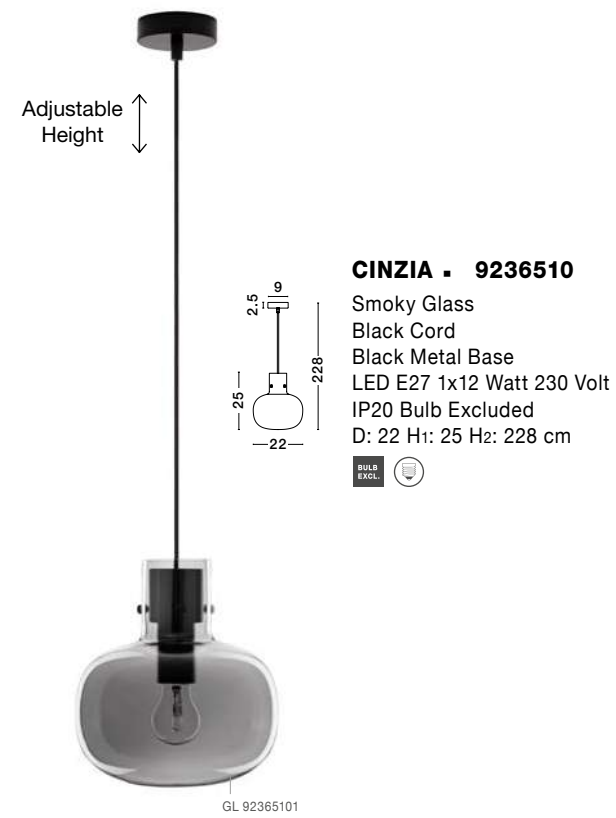

GL 96952612

Adjustable Height

PAULINE - 9695263
 Triac Dimmable
 Sandy Black Aluminium
 & Clear Glass
 LED 55 Watt 230 Volt
 3517Lm 3000K IP20
 D: 85 H: 180 cm

GL 96952613

Adjustable Height

PAULINE . 9695260
Triac Dimmable

Sandy Black Aluminium & Clear Glass
LED 72 Watt 230 Volt
4528Lm 3000K IP20
D: 70 H: 180 cm

PAULINE . 9695264

Triac Dimmable

Sandy Black Aluminium & Clear Glass
LED 48 Watt 230 Volt
4010Lm 3000K IP20
D: 55 H: 15 cm

PAULINE . 9695265

Silver Aluminium & Clear Glass
LED 15 Watt 230 Volt
1187Lm 3000K IP20
L: 12 W: 7.5 H: 69 cm

CINZIA - 9236540
 Smoky Glass
 Black Cord
 Black Metal Base
 LED E27 4x12 Watt 230 Volt
 IP20 Bulb Excluded
 L: 180 H: 240 cm

Adjustable Height

CINZIA - 9236600

Clear Glass
White Cord
Brass Gold Metal
LED E27 1x12 Watt 230 Volt
IP20 Bulb Excluded
D: 22 H1: 25 H2: 228 cm

GL 92366001

Adjustable Height

CINZIA - 9236630

Clear Glass
White Cord
Brass Gold Metal
LED E27 1x12 Watt 230 Volt
IP20 Bulb Excluded
D: 30 H1: 45 H2: 198 cm