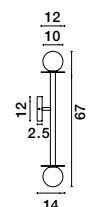

PIELO - 9043319

Brass Gold Metal
Opal Glass
LED G9 2x5 Watt
IP20 Bulb Excluded
D: 12 W: 14 H: 67 cm