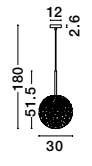

GL 91602111

MIRANO - 9160211

Clear Structured Glass & Brass Gold Steel
LED G9 1x5 Watt 230 Volt
IP20 Bulb Excluded
D: 15 H: 35.5 H2: 180 cm

GL 92602111

MIRANO - 9260211

Clear Structured Glass & Brass Gold Steel
LED E27 1x12 Watt 230 Volt
IP20 Bulb Excluded
D: 30 H: 51.5 H2: 180 cm