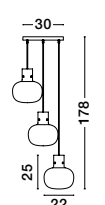

CINZIA - 9236610

Clear Glass
White Cord
Brass Gold Metal
LED E27 3x12 Watt 230 Volt
IP20 Bulb Excluded
D: 30 H: 178 cm

GL 92366001