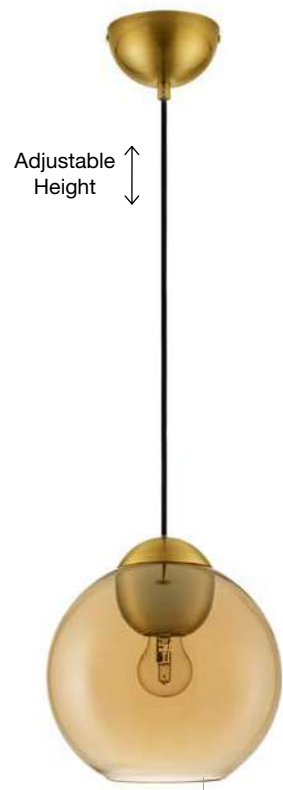

Adjustable Height

GL 90092391

MIDORI . 9009239
Brass Gold Metal & Amber Glass
LED E27 1x12 Watt 230 Volt
IP20 Bulb Excluded
D: 24 H1: 24.8 H2: 183.8 cm