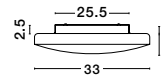

GL 61005231

IVI - 6100523

White Opal Glass
White Metal
LED E27 2x12 Watt 230 Volt
IP44 Bulb Excluded
D: 40 H: 8 cm

GL 61005221

IVI - 6100522

White Opal Glass
White Metal
LED E27 2x12 Watt 230 Volt
IP44 Bulb Excluded
D: 33 H: 8 cm