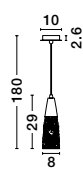

GL 91601911

KOVAC - 9160191
Brass Gold Metal
& Clear Structured Glass
LED G9 1x5 Watt 230 Volt
IP20 Bulb Excluded
D: 8 H: 29 H2: 180 cm