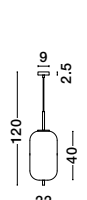

GL 96240611

LATO - 9624061

Opal Glass
 Brass Gold Metal
 Black Fabric Wire
 LED E27 1x12 Watt 230 Volt
 IP20 Bulb Excluded
 D: 30 H1: 23 H2: 120 cm

GL 96240621

LATO - 9624062

Opal Glass
 Brass Gold Metal
 Black Fabric Wire
 LED E27 1x12 Watt 230 Volt
 IP20 Bulb Excluded
 D: 22 H1: 40 H2: 120 cm