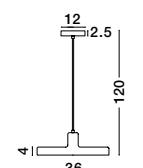

CHIOTO - 540602

Matt Black Steel Outside
Shiny White Steel Inside
Black Fabric Wire
LED E27 1x12 Watt 230 Volt
IP20 Bulb Excluded
D: 36 H: 4 H₂: 120 cm