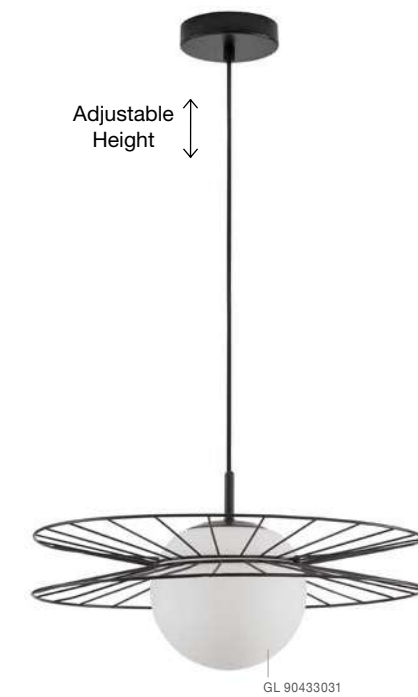

GL 90433031

ELLERY - 9043303

Gold Metal
& Opal Glass
LED E27 1x12 Watt 230 Volt
IP20 Bulb Excluded
D: 45 H: 22.5 H₂: 150 cm

GL 96201271

FLY - 9620126

Matt Black Metal
& Opal Glass
LED E27 1x12 Watt 230 Volt
IP20 Bulb Excluded
D: 36 H: 115 cm