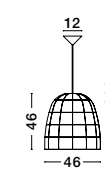

MARLO - 9586504
Natural Rattan
Black Fabric Wire & Base
LED E27 1x12 Watt 230 Volt
IP20 Bulb Excluded
D: 46 H1: 46 H2: 200 cm