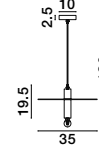

ROYAL - 9501240

Gold Metal
LED E27 1x12 Watt 230 Volt
IP20 Bulb Excluded
D: 20 H1: 14.5 H2: 180 cm

ROYAL - 9501241

Gold Metal
LED E27 1x12 Watt 230 Volt
IP20 Bulb Excluded
D: 35 H1: 19.5 H2: 180 cm

ROYAL - 9501242

Black Metal
LED E27 1x12 Watt 230 Volt
IP20 Bulb Excluded
D: 20 H1: 14.5 H2: 180 cm

ROYAL - 9501243

Black Metal
LED E27 1x12 Watt 230 Volt
IP20 Bulb Excluded
D: 35 H1: 19.5 H2: 180 cm