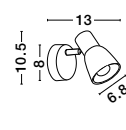

Rotating & Adjustable

GL 6670011

PUBLICO - 667002
 Opal Glass
 Satin Nickel Metal
 LED E14 2x5 Watt 230 Volt
 IP20 Bulb Excluded
 L: 34.2 W: 7.8 H: 16.2 cm

Rotating & Adjustable

GL 6670011

PUBLICO - 667001
 Opal Glass
 Satin Nickel Metal
 LED E14 1x5 Watt 230 Volt
 IP20 Bulb Excluded
 D: 8 W: 13 H: 10.5 cm