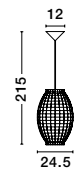

GRIFFIN - 9858748
Dried Water Hyacinth
Black Fabric Wire & Base
LED E27 1x12 Watt 230 Volt
IP20 Bulb Excluded
D: 24.5 H1: 35.5 H2: 215 cm