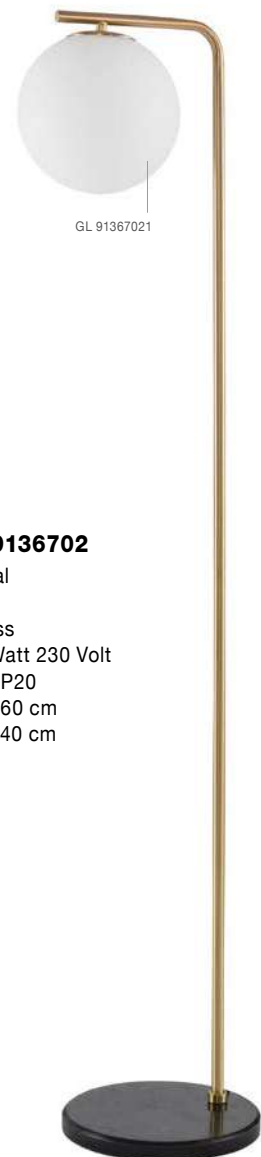

ALVAREZ - 9136702
Satin Gold Metal
& Black Marble
White Opal Glass
LED E27 1x12 Watt 230 Volt
Bulb Excluded IP20
Cable Length: 160 cm
L: 31 W: 25 H: 140 cm