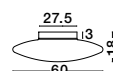

PRESSIONE - 620443

Opal Glass
Chrome Metal
LED E27 5x12 Watt 230 Volt
IP20 Bulb Excluded
D: 60 H: 18 cm