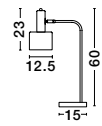

PAZ - 9426651

Gold Metal
White Metal Shade
White Base
LED E27 1x12 Watt 230 Volt
IP20 Bulb Excluded
Cable Length: 180 cm
D: 12.5 H: 60 cm