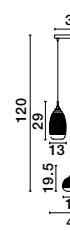

GL 97382121

MOND - 9738212

Satin Gold Metal
Clear Glass
LED E14 1x5 Watt 230 Volt
IP20 Bulb Excluded
D: 13 H1: 29 H2: 120 cm

GL 97382101

MOND - 9738210

Satin Gold Metal
Clear Glass
LED E14 1x5 Watt 230 Volt
IP20 Bulb Excluded
D: 15 H1: 24 H2: 120 cm

GL 97382111

MOND - 9738211

Satin Gold Metal
Clear Glass
LED E14 1x5 Watt 230 Volt
IP20 Bulb Excluded
D: 18 H1: 19.5 H2: 120 cm

GL 97382101

GL 97382121

GL 97382111

MOND - 9731214

Satin Gold Metal
Clear Glass
LED E14 3x5 Watt 230 Volt
IP20 Bulb Excluded
D: 49 H: 120 cm