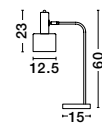

PAZ - 9426652

Gold Metal
Mint Metal Shade
White Base
LED E27 1x12 Watt 230 Volt
IP20 Bulb Excluded
Cable Length: 180 cm
D: 12.5 H: 60 cm