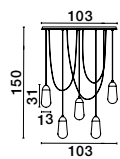

BLAKY - 9092827
Matt Black Metal
& Opal Glass
LED E14 5x5 Watt 230 Volt
IP20 Bulb Excluded
L: 103 W: 13 H: 150 cm