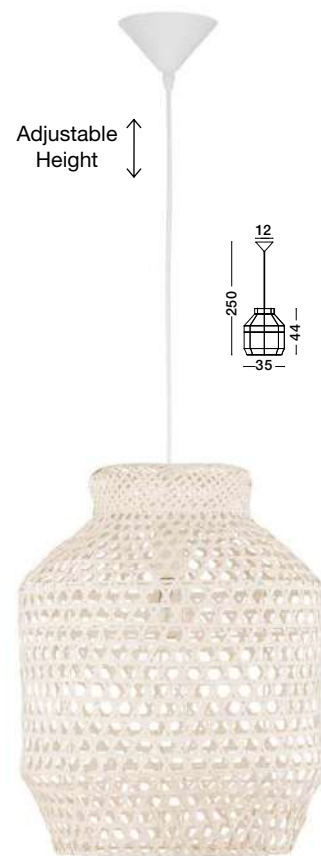

Adjustable Height

MARLO - 9586500
 Natural Rattan
 Black Fabric Wire & Base
 LED E27 1x12 Watt 230 Volt
 IP20 Bulb Excluded
 D: 27 H1: 26.5 H2: 180 cm

Adjustable Height

MIA - 9858659
 Natural Rattan
 Black Fabric Wire & Base
 LED E27 1x12 Watt 230 Volt
 IP20 Bulb Excluded
 D: 35 H1: 44 H2: 215 cm