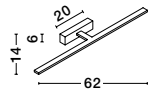

MONDRIAN - 9053201

Sandy White Aluminium & Acrylic
LED 20 Watt 230 Volt
1615Lm 3000K IP44
L: 62 W: 14 H: 6 cm