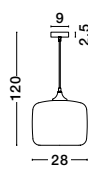

SAVAZ - 9726483

Chrome Glass
Black Metal
Black Fabric Wire
LED E27 1x12 Watt 230 Volt
IP20 Bulb Excluded
D: 28 H1: 23 H2: 120 cm