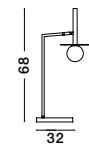

PIELO - 9043313

Brass Gold Metal
Opal Glass
LED G9 1x5 Watt 230 Volt
IP20 Class II
Bulb Excluded
D: 32 H: 68 cm