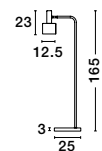

PAZ - 9426654

Gold Metal
Mint Metal Shade
White Base
LED E27 1x12 Watt 230 Volt
IP20 Bulb Excluded
Cable Length: 170 cm
D: 12.5 H: 165 cm