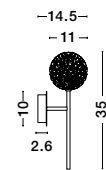

GL 99602731

MIRANO - 9960272

Clear Structured Glass
& Brass Gold Steel
LED G9 3x5 Watt 230 Volt
IP20 Bulb Excluded
L: 80 W: 10 H: 180 cm

GL 99602731

MIRANO - 9960271

Clear Structured Glass
& Brass Gold Steel
LED G9 1x5 Watt 230 Volt
IP20 Bulb Excluded
D: 11 W: 14.5 H: 35 cm