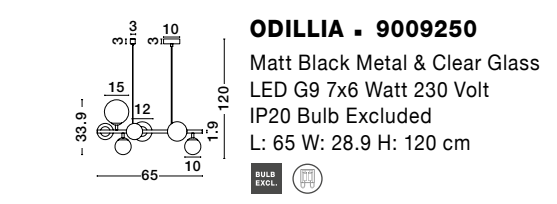

ODILLIA - 9009250
Matt Black Metal & Clear Glass
LED G9 7x6 Watt 230 Volt
IP20 Bulb Excluded
L: 65 W: 28.9 H: 120 cm