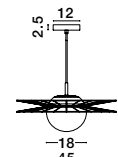

ELLERY - 9043302

Sandy Black Metal
& Opal Glass
LED E27 1x12 Watt 230 Volt
IP20 Bulb Excluded
D: 45 H: 22.5 H₂: 150 cm