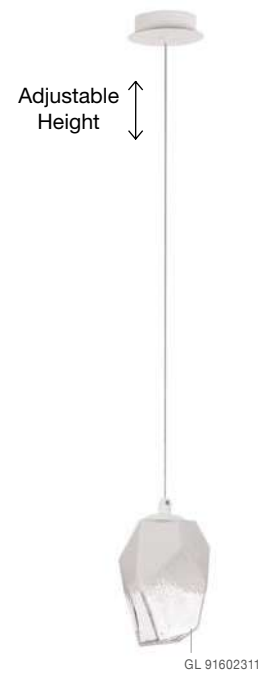

ATHENA - 9119111
Champagne Glass
Brass Metal
LED E27 1x12 Watt 230 Volt
IP20 Bulb Excluded
D: 22.5 H1: 55.4 H2: 120 cm

GL 91602311

ICE - 9160231

Gradient White Colour
Glass & White Metal
LED G9 1x5 Watt 230 Volt
IP20 Bulb Excluded
D: 12 H1: 17 H2: 180 cm