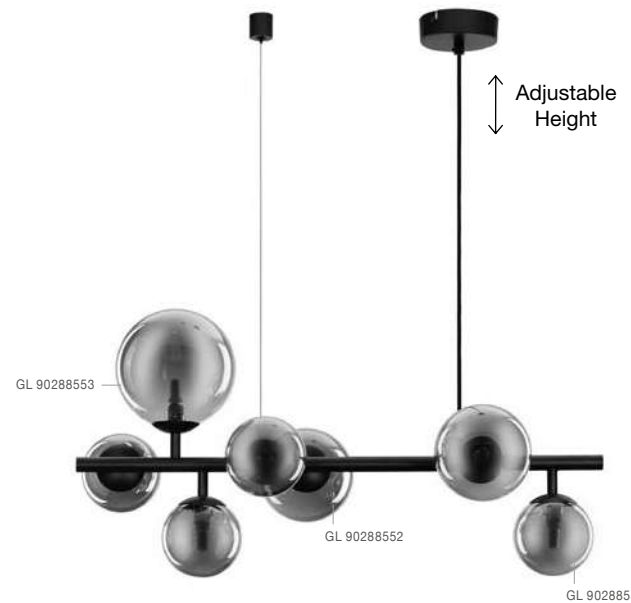

ALSO YOU CAN DO

BOTH HANGING SYSTEM INCLUDED

ODILLIA - 9028855
Matt Black Metal & Smoky Glass
LED G9 11x6 Watt 230 Volt
IP20 Bulb Excluded
Two Ways Of Mounting
D: 65 H: 120 cm

ODILLIA - 9028859
Matt Black Metal & Smoky Glass
LED G9 6x5 Watt 230 Volt
IP20 Bulb Excluded
L: 28 W: 23.2 H: 120 cm