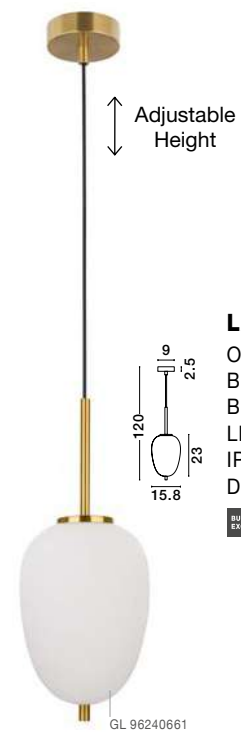

LATO - 9624065

Opal Glass
Brass Gold Metal
Black Fabric Wire
LED E14 1x5 Watt 230 Volt
IP20 Bulb Excluded
D: 16.5 H1: 20 H2: 120 cm

GL 96240661

LATO - 9624066

Opal Glass
Brass Gold Metal
Black Fabric Wire
LED E14 1x5 Watt 230 Volt
IP20 Bulb Excluded
D: 15.8 H1: 23 H2: 120 cm