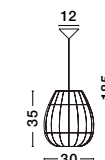

MARLO - 9586501
Natural Rattan
Black Fabric Wire & Base
LED E27 1x12 Watt 230 Volt
IP20 Bulb Excluded
D: 30 H1: 35 H2: 185 cm