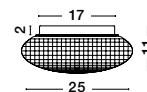

SENS - 838123
Clear Glass
White Metal
LED E27 1x12 Watt 230 Volt
IP44 Bulb Excluded
D: 25 H: 11 cm