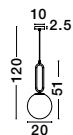

GRUS . 9191201

Brass Metal
Opal Glass
LED E27 1x12 Watt 230 Volt
IP20 Bulb Excluded
D: 20 H1: 51 H2: 120 cm