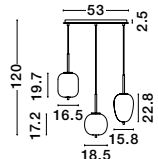

GL 96240852

LATO - 9624086

Brass Gold Metal
& Opal Glass
LED E14 1x5 Watt 230 Volt
IP20 Bulb Excluded
Cable Length: 160 cm
D: 16.5 H: 25 cm

GL 96240661

GL 96240651

GL 96240641

LATO - 9624067

Opal Glass
Brass Gold Metal
Black Fabric Wire
LED E14 3x5 Watt 230 Volt
IP20 Bulb Excluded
L: 53 W: 9 H: 120 cm