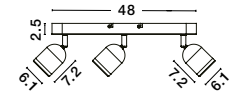

IP44

Rotating & Adjustable

Rotating & Adjustable

Rotating & Adjustable