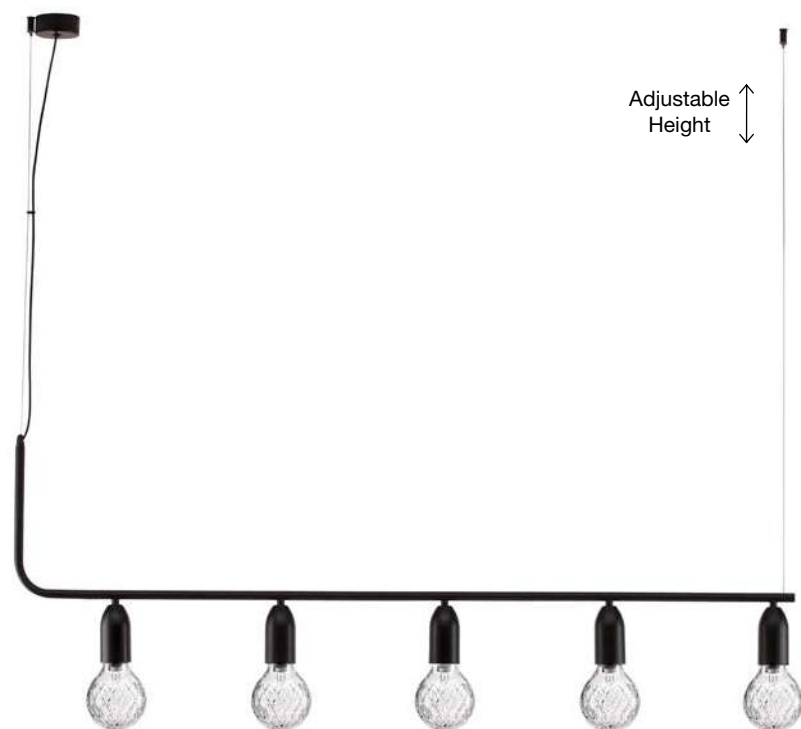

Black Metal
LED E27 1x12 Watt 230 Volt
IP20 Bulb Excluded
D: 35 H1: 19.5 H2: 180 cm

Adjustable
Height

VEDA - 9536419

Black Metal & Clear Glass
LED G9 5x6 Watt 230 Volt
IP20 Bulb Excluded
L: 128 W: 10 H: 120 cm