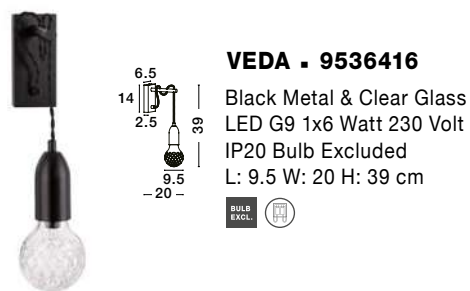

NORWAY - 9287949
 Gold Metal
 Gold Fabric Wire
 LED E27 1x12 Watt 230 Volt
 IP20 Bulb Excluded
 D: 4.5 H₁: 70 H₂: 180 cm

ROYAL - 9501240

Gold Metal
LED E27 1x12 Watt 230 Volt
IP20 Bulb Excluded
D: 20 H1: 14.5 H2: 180 cm

ROYAL - 9501241

Gold Metal
LED E27 1x12 Watt 230 Volt
IP20 Bulb Excluded
D: 35 H1: 19.5 H2: 180 cm

ROYAL - 9501242

Black Metal
LED E27 1x12 Watt 230 Volt
IP20 Bulb Excluded
D: 20 H1: 14.5 H2: 180 cm

ROYAL - 9501243

Black Metal
LED E27 1x12 Watt 230 Volt
IP20 Bulb Excluded
D: 35 H1: 19.5 H2: 180 cm

Adjustable
Height

VEDA - 9536419

Black Metal & Clear Glass
LED G9 5x6 Watt 230 Volt
IP20 Bulb Excluded
L: 128 W: 10 H: 120 cm