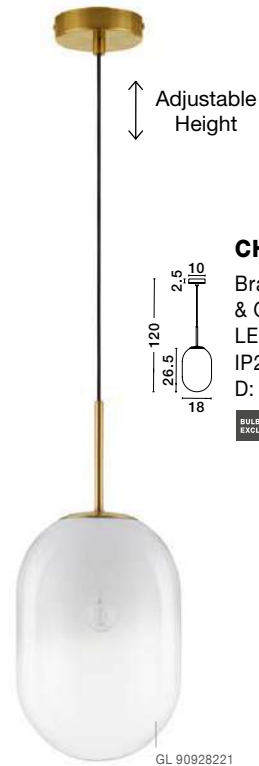

CHRYSI - 9092822

Brass Gold Metal
& Gradient White Glass
LED E14 1x5 Watt 230 Volt
IP20 Bulb Excluded
D: 18 H: 120 cm

GL 90928221