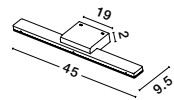

IP44

NYX - 9136171
White Aluminium
& Acrylic
LED 12 Watt 100-240 Volt
1802Lm 3000K IP44
L: 45 W: 9.5 H: 3 cm