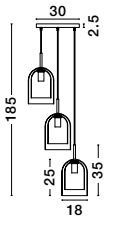

VELOR - 9236710
Double Layered Smoky Glass
Black Cord
Black Metal Base
LED E27 3x12 Watt 230 Volt
IP20 Bulb Excluded
D: 30 H: 185 cm