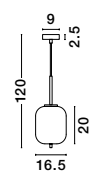

Adjustable Height

GL 96240641

LATO - 9624074

Black Metal & Opal Glass
Black Fabric Wire
LED E14 1x5 Watt 230 Volt
IP20 Bulb Excluded
D: 18.5 H: 120 cm

Adjustable Height

GL 96240651

LATO - 9624075

Black Metal & Opal Glass
Black Fabric Wire
LED E14 1x5 Watt 230 Volt
IP20 Bulb Excluded
D: 16.5 H: 120 cm