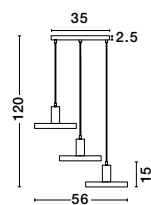

Adjustable Height ↑↓

GARNI - 9417050

Gold Metal
Outside & Inside
Black PVC Wire
LED E27 1x12 Watt 230 Volt
IP20 Bulb Excluded
D: 25 H: 15 H₂: 120 cm

Adjustable Height ↑↓

GARNI - 9417051

Black Metal Outside
& Gold Inside
Black PVC Wire
LED E27 3x12 Watt 230 Volt
IP20 Bulb Excluded
D: 56 H: 120 cm