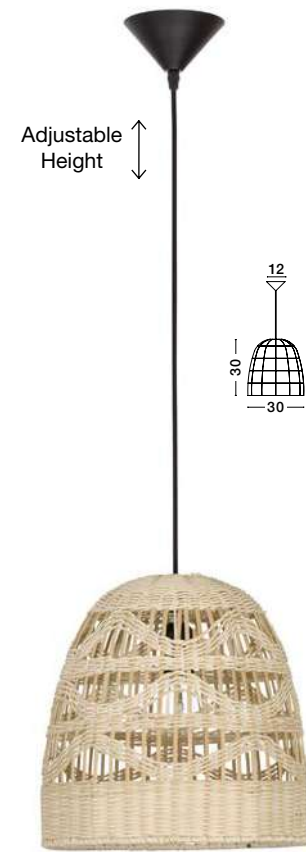

Adjustable Height

PIETRA - 673603
 Black Metal
 LED E27 3x12 Watt 230 Volt
 IP20 Bulb Excluded
 D: 30 H: 135 cm

03

wood & rattan

Adjustable Height

MARLO - 9586505
 Natural Rattan
 Black Fabric Wire & Base
 LED E27 1x12 Watt 230 Volt
 IP20 Bulb Excluded
 D: 30 H1: 30 H2: 185 cm