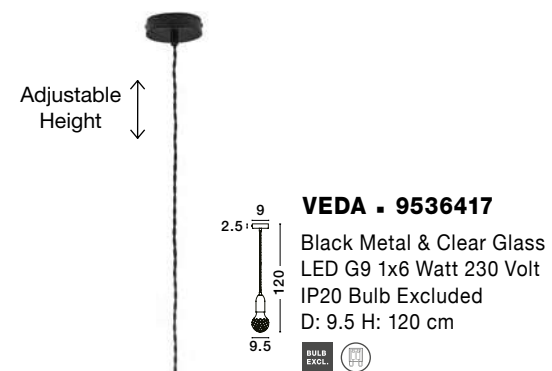

ROYAL - 9501241

Gold Metal
LED E27 1x12 Watt 230 Volt
IP20 Bulb Excluded
D: 35 H1: 19.5 H2: 180 cm

ROYAL - 9501242

Black Metal
LED E27 1x12 Watt 230 Volt
IP20 Bulb Excluded
D: 20 H1: 14.5 H2: 180 cm

ROYAL - 9501243

Black Metal
LED E27 1x12 Watt 230 Volt
IP20 Bulb Excluded
D: 35 H1: 19.5 H2: 180 cm

Adjustable
Height

VEDA - 9536419

Black Metal & Clear Glass
LED G9 5x6 Watt 230 Volt
IP20 Bulb Excluded
L: 128 W: 10 H: 120 cm