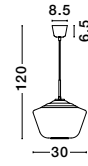

VEIRO - 9724141

Chrome Glass
Black Metal
Black Fabric Wire
LED E27 1x12 Watt 230 Volt
IP20 Bulb Excluded
D: 30 H1: 22 H2: 120 cm