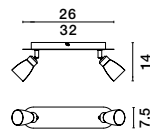

Rotating & Adjustable

CONO - 668002
Matt White Aluminium
LED GU10 2x10 Watt 230 Volt
IP20 Bulb excluded
L: 25.5 W: 8 H: 19 cm