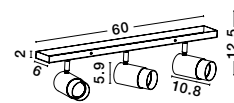

Rotating & Adjustable

POGNO - 9111434

Sandy Black & Gold Aluminium
LED GU10 2x10 Watt 220-240 Volt
IP20 Bulb Excluded
L: 35 W: 6 H: 14 cm

Rotating & Adjustable

POGNO - 9111435

Sandy Black & Gold Aluminium
LED GU10 3x10 Watt IP20
220-240 Volt Bulb Excluded
L: 60 W: 6 H: 14 cm