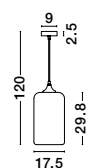

Adjustable Height

GL 97264821

SAVAZ - 9726482

Chrome Glass
Black Metal
Black Fabric Wire
LED E27 1x12 Watt 230 Volt
IP20 Bulb Excluded
D: 28 H1: 14 H2: 120 cm

Adjustable Height

GL 97264811

SAVAZ - 9726481

Chrome Glass
Black Metal
Black Fabric Wire
LED E27 1x12 Watt 230 Volt
IP20 Bulb Excluded
D: 17.5 H1: 29.8 H2: 120 cm