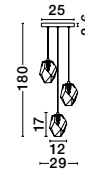

GL 91602311

ICE - 9160231

Gradient White Colour
Glass & White Metal
LED G9 1x5 Watt 230 Volt
IP20 Bulb Excluded
D: 12 H1: 17 H2: 180 cm

GL 9160233

ICE - 9160233

Gradient White Colour
Glass & White Metal
LED G9 3x5 Watt 230 Volt
IP20 Bulb Excluded
D: 29 H: 180 cm