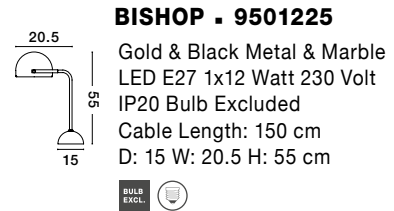

BISHOP - 9501225
Gold & Black Metal & Marble
LED E27 1x12 Watt 230 Volt
IP20 Bulb Excluded
Cable Length: 150 cm
D: 15 W: 20.5 H: 55 cm