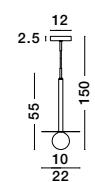

PIELO - 9043306

Sandy Black Metal
Opal Glass
LED G9 1x5 Watt 230 Volt
IP20 Bulb Excluded
D: 22 H: 55 H₂: 150 cm