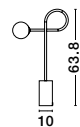

07

floor & table lamps

VOICE - 9061429

Sandy Black Aluminium
& Acrylic
LED 12 Watt 220 Volt
960Lm 3000K IP20
Cable Length: 190 cm
L: 192 W: 12 H: 20-250 cm

GL 90102241

DEDALO - 9010223

Sandy Black Aluminium
& Opal Glass
LED G9 1x5 Watt 230 Volt
IP20 Bulb Excluded
Cable Length: 150 cm
D: 10 H: 63.8 cm