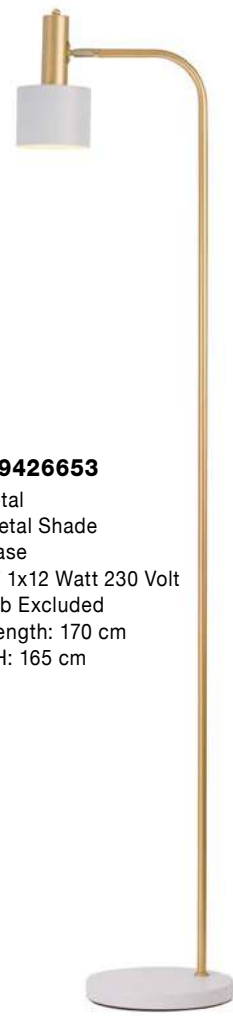

PAZ - 9426651

Gold Metal
White Metal Shade
White Base
LED E27 1x12 Watt 230 Volt
IP20 Bulb Excluded
Cable Length: 180 cm
D: 12.5 H: 60 cm

PAZ - 9050161

Gold Metal
Sandy Black Metal Shade
Black Base
LED E14 1x5 Watt 230 Volt
IP20 Bulb Excluded
Cable Length: 155 cm
D: 28 H: 43.5 cm

PAZ - 9426652

Gold Metal
Mint Metal Shade
White Base
LED E27 1x12 Watt 230 Volt
IP20 Bulb Excluded
Cable Length: 180 cm
D: 12.5 H: 60 cm

PAZ - 9426653

Gold Metal
White Metal Shade
White Base
LED E27 1x12 Watt 230 Volt
IP20 Bulb Excluded
Cable Length: 170 cm
D: 12.5 H: 165 cm