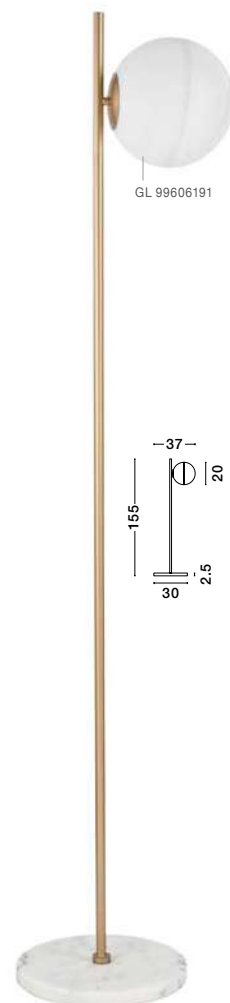

CANTONA - 9960619
Milky White Glass
Brass Gold & White Marble
LED E27 1x12 Watt 230 Volt
IP20 Bulb Excluded
Cable Length: 140 cm
L: 30 W: 37 H: 155 cm