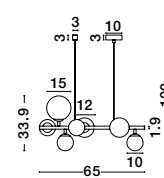

ALSO YOU CAN DO

BOTH HANGING SYSTEM INCLUDED

ODILLIA - 9028855
Matt Black Metal & Smoky Glass
LED G9 11x6 Watt 230 Volt
IP20 Bulb Excluded
Two Ways Of Mounting
D: 65 H: 120 cm

ODILLIA - 9028859
Matt Black Metal & Smoky Glass
LED G9 6x5 Watt 230 Volt
IP20 Bulb Excluded
L: 28 W: 23.2 H: 120 cm