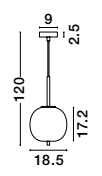

LATO - 9624074

Black Metal & Opal Glass
Black Fabric Wire
LED E14 1x5 Watt 230 Volt
IP20 Bulb Excluded
D: 18.5 H: 120 cm