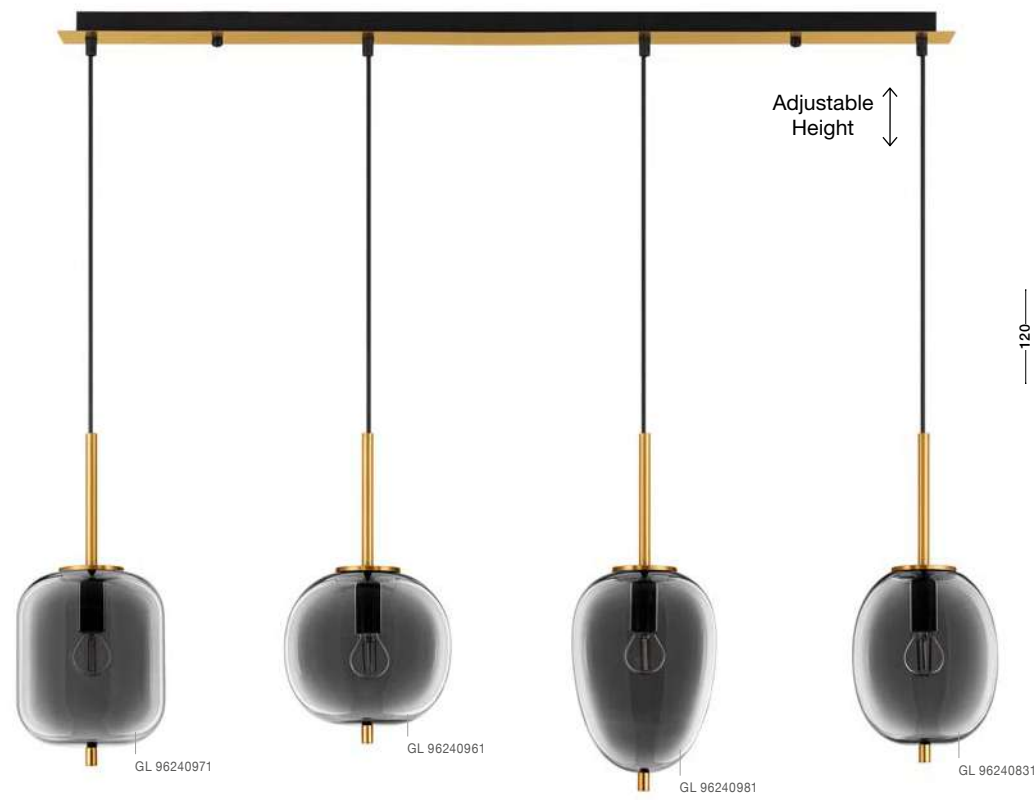

Adjustable Height

GL 96240811

LATO - 9624081

Brass Gold Metal & Smoky Glass
Black Fabric Wire
LED E27 1x12 Watt 230 Volt
IP20 Bulb Excluded
D: 27 H: 120 cm

Adjustable Height

GL 96240961

LATO - 9624096

Brass Gold Metal & Smoky Glass
Black Fabric Wire
LED E14 1x5 Watt 230 Volt
IP20 Bulb Excluded
D: 18.5 H: 120 cm

Adjustable Height

GL 96240971

LATO - 9624097

Brass Gold Metal & Smoky Glass
Black Fabric Wire
LED E14 1x5 Watt 230 Volt
IP20 Bulb Excluded
D: 16.5 H: 120 cm

Adjustable Height

GL 96240981

LATO - 9624098

Brass Gold Metal & Smoky Glass
Black Fabric Wire
LED E14 1x5 Watt 230 Volt
IP20 Bulb Excluded
D: 15.8 H: 120 cm

Adjustable Height

LATO - 9624083
 Brass Gold Metal & Smoky Glass
 Black Fabric Wire
 LED E14 4x5 Watt 230 Volt
 IP20 Bulb Excluded
 L: 110 W: 18.5 H: 120 cm

Adjustable Height

LATO - 9624082
 Brass Gold Metal & Smoky Glass
 Black Fabric Wire
 LED E14 3x5 Watt 230 Volt
 IP20 Bulb Excluded
 D: 46 H: 120 cm