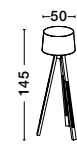

ALMA - 40202

Natural Wood
Sand White Shade
Black Fabric Wire
LED E27 1x12 Watt 230 Volt
IP20 Bulb Excluded
Cable Length: 200 cm
L: 31 H: 35 Hz: 164 cm

S 402021

S 602021

LE ROY - 9050165

White Fabric Shade
Natural Wood Base
LED E27 1x12 Watt 230 Volt
IP20 Bulb Excluded
Cable Length: 150 cm
D: 50 W: 43.5 H: 145 cm

ALMA - 60202

Natural Wood
Sand White Shade
Black Fabric Wire
LED E27 1x12 Watt 230 Volt
IP20 Bulb Excluded
Cable Length: 180 cm
L: 38 H: 34 Hz: 167 cm