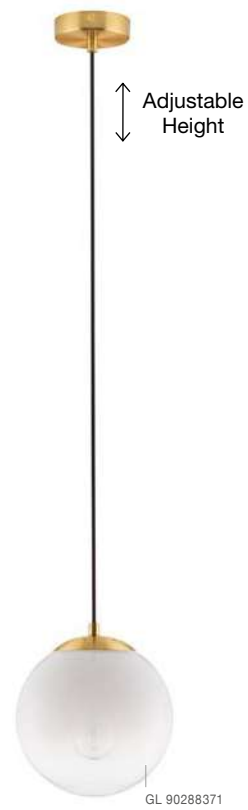

GL 90288371