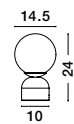

KENIO - 9050164
White Marble
Opal Glass
LED E14 1x5 Watt 230 Volt
IP20 Bulb Excluded
D: 14.5 H: 24 cm