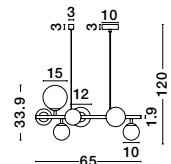

ODILLIA - 9028858

Opal Glass
& Matt Gold Metal
LED G9 7x5 Watt 230 Volt
IP20 Bulb Excluded
L: 65 W: 28.9 H: 120 cm