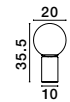

BALOR - 9009248

Brass Gold Metal
Gradient White Glass
LED G9 4x5 Watt 230 Volt
IP20 Bulb Excluded
Cable Length: 190 cm
D: 28 W: 52.8 H: 165 cm

GL 90288421

VITA - 9028842

Brass Gold Metal
& Gradient White Glass
LED E27 1x12 Watt 230 Volt
IP20 Bulb Excluded
Cable Length: 190 cm
D: 20 H: 35.5 cm

GL 90928211