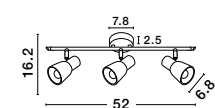

Rotating & Adjustable

GALERIA - 663002
 Satin Nickel
 Chrome Aluminium
 LED GU10 2x10 Watt 230 Volt
 IP20 Bulb Excluded
 L: 25 H: 16.5 cm

Rotating & Adjustable

GL 6670011

PUBLICO - 667003
 Opal Glass
 Satin Nickel Metal
 LED E14 3x5 Watt 230 Volt
 IP20 Bulb Excluded
 L: 52 W: 7.8 H: 16.2 cm