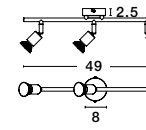

BASE - 661003

Matt White Metal
LED GU10 3x10 Watt 230 Volt
IP20 Bulb Excluded
L: 49 W: 8 H: 10.9 cm