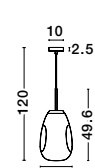

Adjustable Height

GL 91903921

LAVA - 9190392

Chrome Metal
Handmade Chrome Glass
LED E27 1x12 Watt 230 Volt
IP20 Bulb Excluded
D: 22 H1: 49.6 H2: 120 cm

Adjustable Height

GL 91903911

LAVA - 9190391

Copper Metal
Handmade Copper Glass
LED E27 1x12 Watt 230 Volt
IP20 Bulb Excluded
D: 22 H1: 49.6 H2: 120 cm