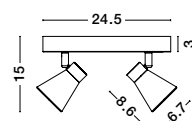

DUBLIN - 9155812
Sandy Black Metal
LED GU10 2x10 Watt 230 Volt
IP20 Bulb Excluded
L: 24.5 W: 5.5 H: 15 cm