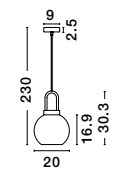

IRVINE - 9241170
Clear Glass
Black Cord
Brass Gold Metal
LED E27 1x12 Watt 230 Volt
IP20 Bulb Excluded
D: 20 H1: 30.3 H2: 230 cm