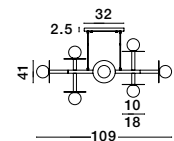

PIELO - 9043307

Sandy Black Metal
Opal Glass
LED G9 8x5 Watt 230 Volt
IP20 Bulb Excluded
L: 109 W: 41 H: 57 H₂: 135 cm