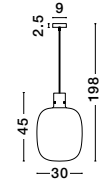

Adjustable Height

CINZIA - 9236600

Clear Glass
White Cord
Brass Gold Metal
LED E27 1x12 Watt 230 Volt
IP20 Bulb Excluded
D: 22 H1: 25 H2: 228 cm

GL 92366001

Adjustable Height

CINZIA - 9236630

Clear Glass
White Cord
Brass Gold Metal
LED E27 1x12 Watt 230 Volt
IP20 Bulb Excluded
D: 30 H1: 45 H2: 198 cm