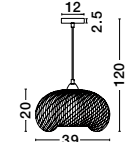

SCARLET - 9142498
Natural Bamboo
Black PVC Wire & Base
LED E27 1x12 Watt 230 Volt
IP20 Bulb Excluded
D: 39 H1: 20 H2: 120 cm