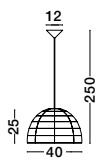

Adjustable Height

MELODY - 9858719
Natural Rattan
Black Fabric Wire & Base
LED E27 1x12 Watt 230 Volt
IP20 Bulb Excluded
D: 30.5 H1: 34 H2: 215 cm

Adjustable Height

MELODY - 9586766
Natural Rattan
Black Fabric Wire & Base
LED E27 1x12 Watt 230 Volt
IP20 Bulb Excluded
D: 30 H1: 42 H2: 250 cm

Adjustable Height

MELODY - 9586446
Natural Rattan
Black Fabric Wire & Base
LED E27 1x12 Watt 230 Volt
IP20 Bulb Excluded
D: 40 H1: 25 H2: 250 cm

Adjustable Height

MELODY - 9586431
Ivory Rattan
White Fabric Wire & Base
LED E27 1x12 Watt 230 Volt
IP20 Bulb Excluded
D: 50.5 H1: 30 H2: 250 cm