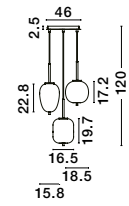

LATO - 9624082
Brass Gold Metal & Smoky Glass
Black Fabric Wire
LED E14 3x5 Watt 230 Volt
IP20 Bulb Excluded
D: 46 H: 120 cm