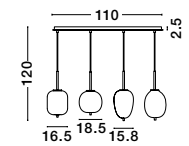

LATO - 9624083
Brass Gold Metal & Smoky Glass
Black Fabric Wire
LED E14 4x5 Watt 230 Volt
IP20 Bulb Excluded
L: 110 W: 18.5 H: 120 cm