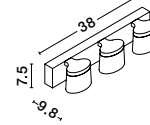

SABIA - 9122331

Chrome Aluminium & Acrylic
LED 15 Watt 230 Volt
1539Lm 3000K IP44
L: 38 W: 9.8 H: 7.5 cm