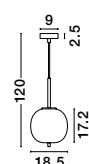

GL 96240631

LATO - 9624063

Opal Glass
 Brass Gold Metal
 Black Fabric Wire
 LED E27 1x12 Watt 230 Volt
 IP20 Bulb Excluded
 D: 27 H1: 40 H2: 120 cm

GL 96240641

LATO - 9624064

Opal Glass
 Brass Gold Metal
 Black Fabric Wire
 LED E14 1x5 Watt 230 Volt
 IP20 Bulb Excluded
 D: 18.5 H1: 17.2 H2: 120 cm