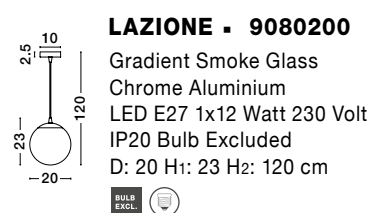

LAZIONE - 9080200
Gradient Smoke Glass
Chrome Aluminium
LED E27 1x12 Watt 230 Volt
IP20 Bulb Excluded
D: 20 H1: 23 H2: 120 cm