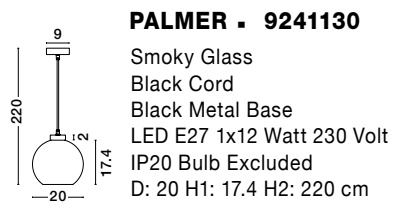

PALMER - 9241130
Smoky Glass
Black Cord
Black Metal Base
LED E27 1x12 Watt 230 Volt
IP20 Bulb Excluded
D: 20 H1: 17.4 H2: 220 cm