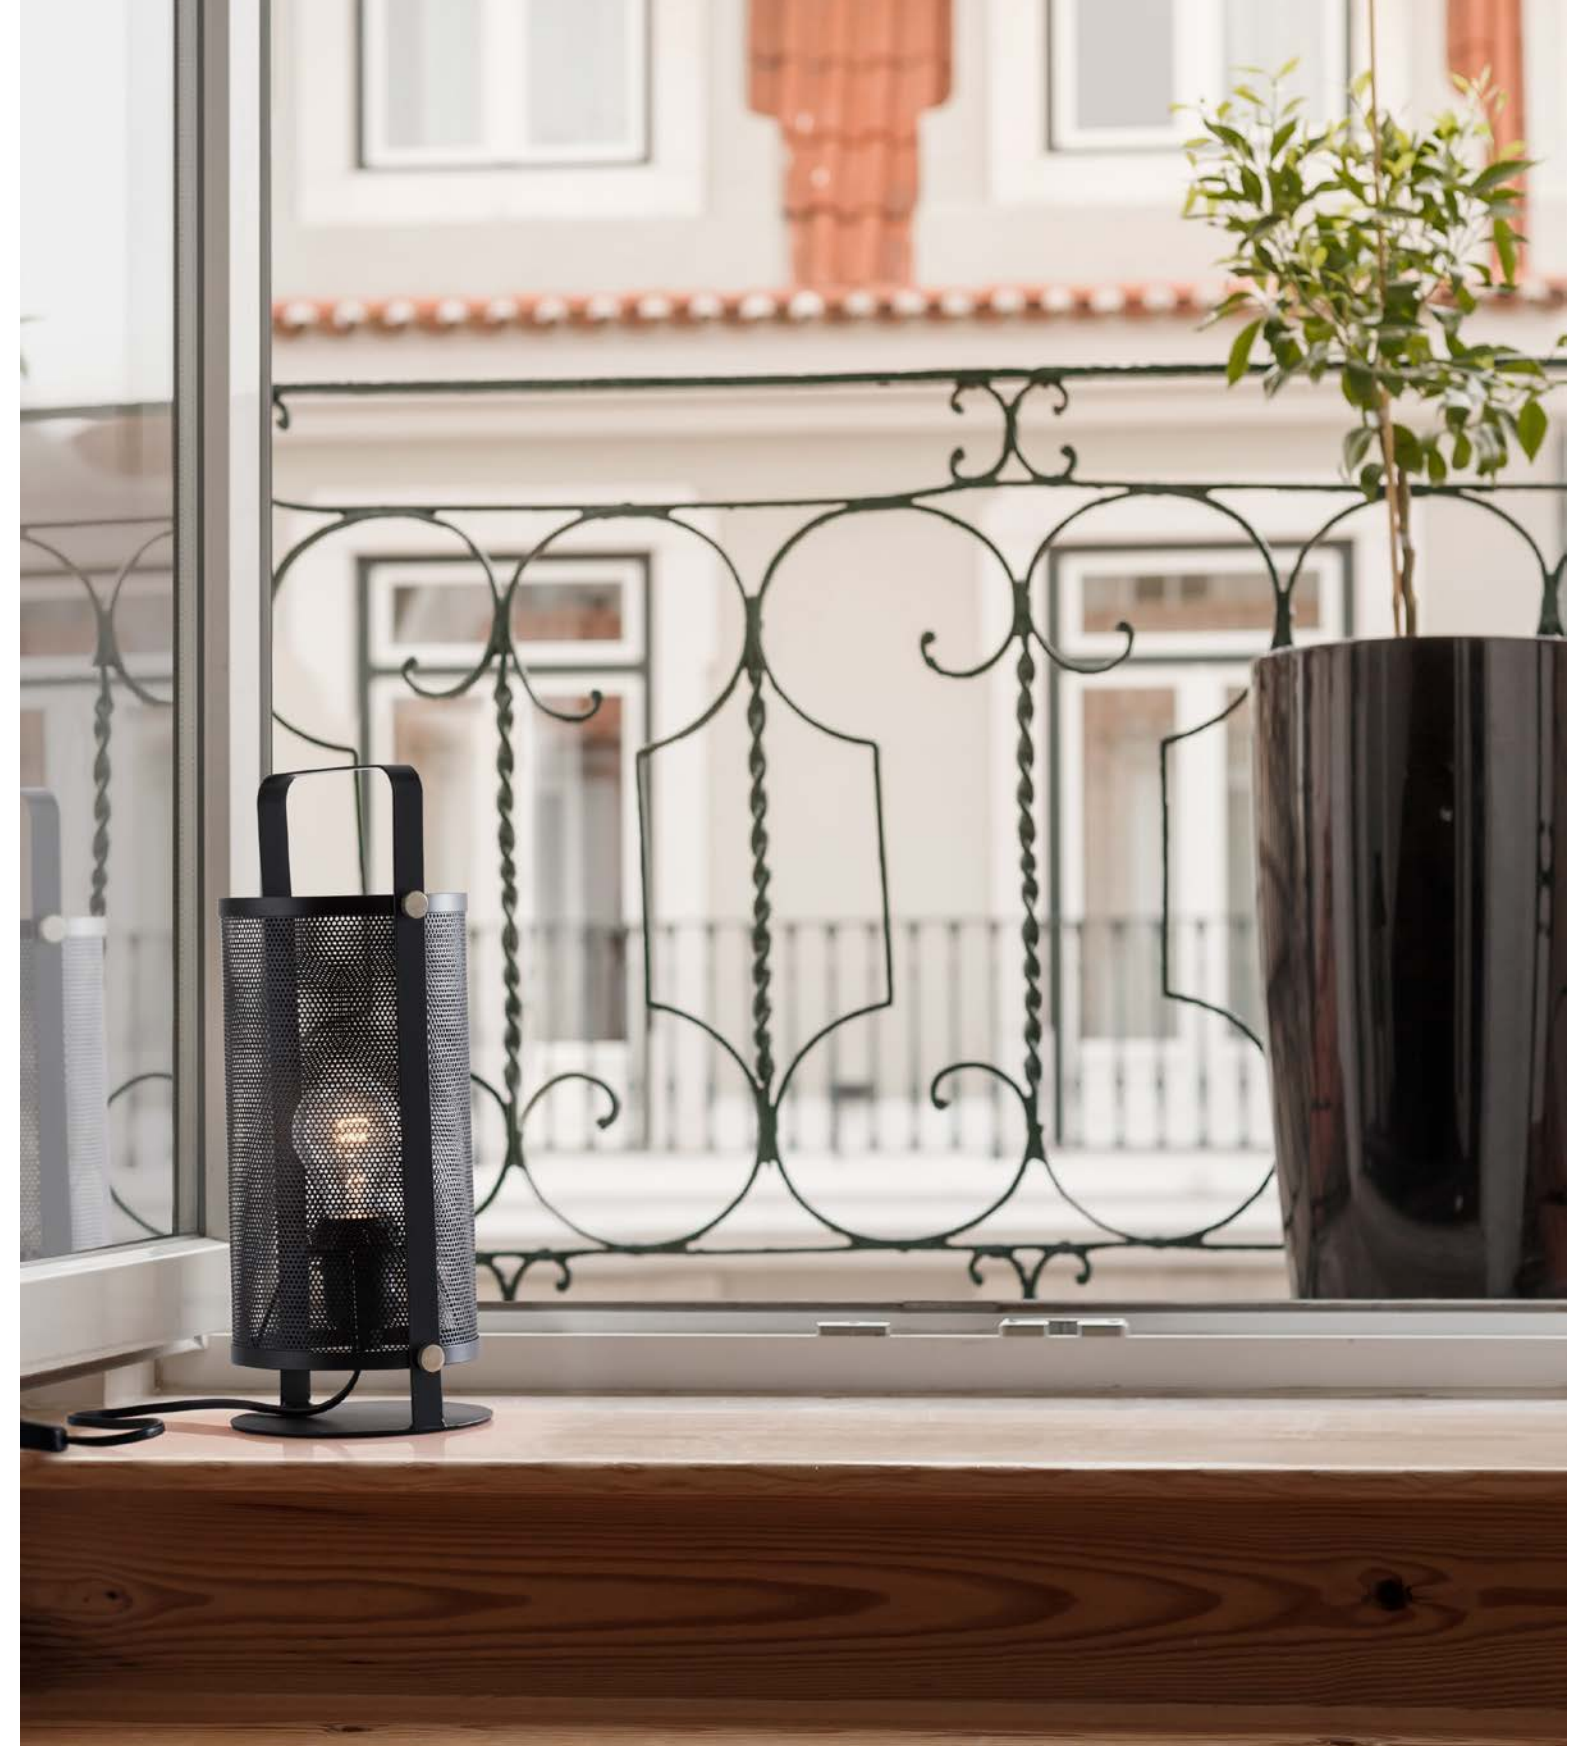

LYRON - 9555800
Matt White Metal
Natural Wood
LED E27 1x12 Watt 230 Volt
IP20 Bulb Excluded
Cable Length: 160 cm
D: 12 H: 17 cm