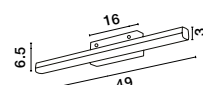

WILLOW - 787013

Black Aluminium & Acrylic
LED 12 Watt 230 Volt
1174Lm 3000K IP44
L: 49 W: 7.5 H: 6.5 cm