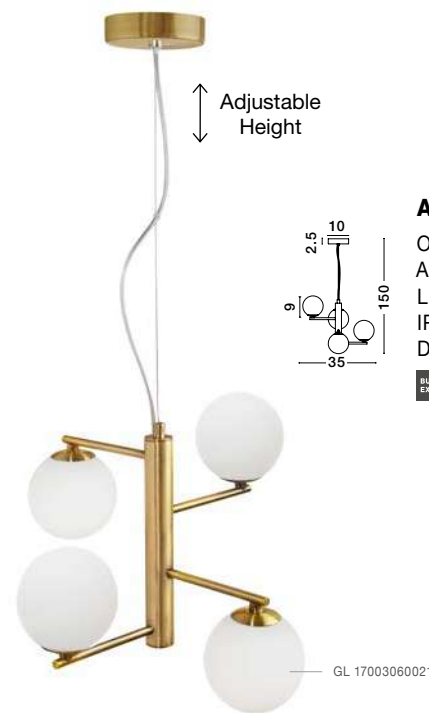

AGRIGENTO - 1700306002

Opal Glass
Antique Brass Metal
LED G9 4x5 Watt 230 Volt
IP20 Bulb Excluded
D: 35 H: 150 cm

GL 17003060021