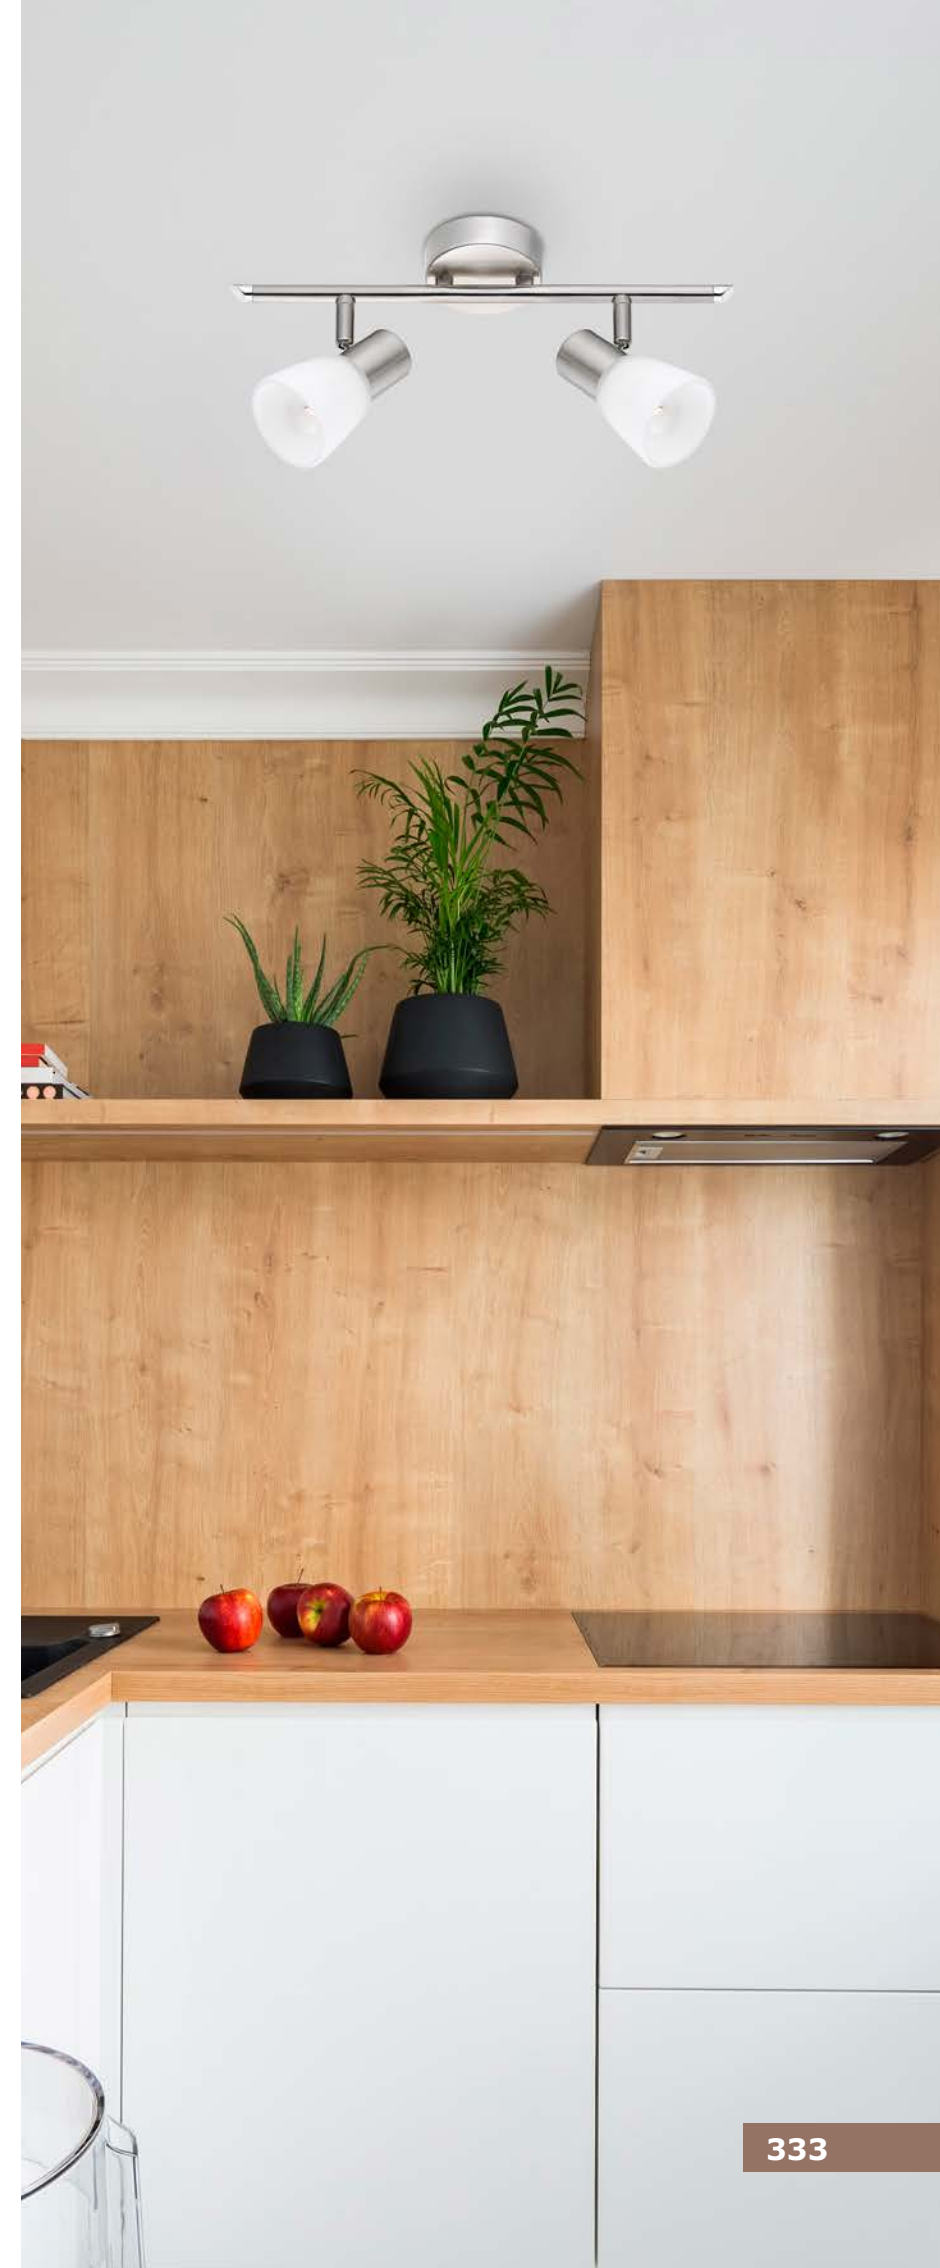

Rotating & Adjustable

GL 6670011

PUBLICO - 667002
 Opal Glass
 Satin Nickel Metal
 LED E14 2x5 Watt 230 Volt
 IP20 Bulb Excluded
 L: 34.2 W: 7.8 H: 16.2 cm

Rotating & Adjustable

GL 6670011

PUBLICO - 667001
 Opal Glass
 Satin Nickel Metal
 LED E14 1x5 Watt 230 Volt
 IP20 Bulb Excluded
 D: 8 W: 13 H: 10.5 cm