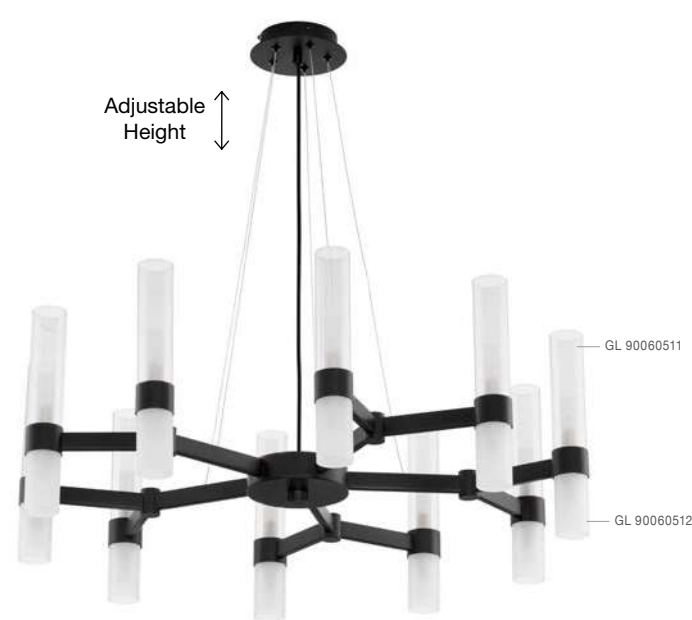

GL 90288371

VITA - 9028841
 Brass Gold Metal
 & Gradient White Glass
 LED E27 3x12 Watt 230 Volt
 IP20 Bulb Excluded
 D: 30 H: 120 cm

GL 90288401

VITA - 9028840
 Sandy Gold Metal
 & Gradient White Glass
 LED E27 1x12 Watt 230 Volt
 IP20 Bulb Excluded
 D: 20 H: 25.5 cm

GL 90288391

VITA - 9028839
 Brass Gold Metal
 & Gradient White Glass
 LED E27 1x12 Watt 230 Volt
 IP20 Bulb Excluded
 D: 30 H: 35.5 cm

CENTURY - 9006051

Matt Black Metal
Clear & Frost Glass
LED G9 12x5 Watt 230 Volt
IP20 Bulb Excluded
D: 70 H1: 30.5 H2: 210 cm

CENTURY - 9006052

Matt Black Metal
Clear & Frost Glass
LED G9 20x5 Watt 230 Volt
IP20 Bulb Excluded
D: 85 H1: 30.5 H2: 210 cm

Adjustable Height

CENTURY - 9006053
 Matt Black Metal
 Clear & Frost Glass
 LED G9 30x5 Watt 230 Volt
 IP20 Bulb Excluded
 D: 120 H1: 42 H2: 210 cm

Adjustable Height

IRVINE - 9241170
 Clear Glass
 Black Cord
 Brass Gold Metal
 LED E27 1x12 Watt 230 Volt
 IP20 Bulb Excluded
 D: 20 H1: 30.3 H2: 230 cm

GL 92411701

Adjustable Height

IRVINE - 9241160
 Clear Glass
 Black Cord
 Brass Gold Metal
 LED E27 1x12 Watt 230 Volt
 IP20 Bulb Excluded
 D: 15.5 H1: 53 H2: 255 cm