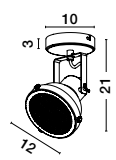

RUVI - 9624103

Matt Black Metal
LED GU10 1x10 Watt
230 Volt
IP20 Bulb Excluded
D: 12 W: 20 H: 21 cm