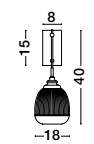

MOND - 9738200

Satin Gold Metal
Clear Glass
LED E14 1x5 Watt 230 Volt
IP20 Bulb Excluded
L: 18 W: 27.5 H: 40 cm