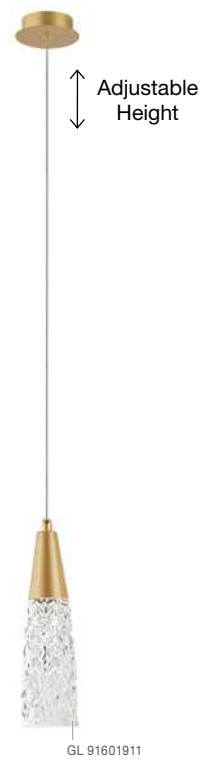

Adjustable Height

GL 90060481

KING - 9006049
 Brass Gold Metal
 Blown Clear Glass
 LED G9 5x5 Watt 230 Volt
 IP20 Bulb Excluded
 D: 35 H: 180 cm

Adjustable Height

GL 90060481

KING - 9006050
 Brass Gold Metal
 Blown Clear Glass
 LED G9 5x5 Watt 230 Volt
 IP20 Bulb Excluded
 L: 80 W: 16 H: 180 cm