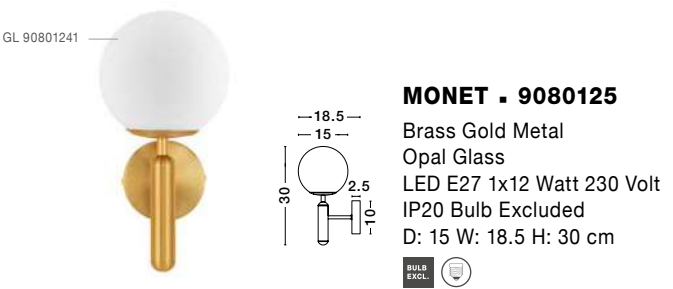

Rotatable

GL 90092941

Two Options Of Height
 73.5 - 121 cm

GL 90092941

GIT - 9009295
 Matt Black & Gold Metal
 Opal Glass
 LED G9 2x5 Watt 230 Volt
 IP20 Bulb Excluded
 Included Two parts Of Metal
 23.7 cm Each Part
 L: 95 W: 15 H: 73.5 H2: 121 cm

VITRA - 9143309
 Satin Gold & Black Metal
 White Opal Glass
 LED G9 12x5 Watt 220 Volt
 IP20 Bulb Excluded
 L: 150 H: 200 cm

ALVAREZ - 9185361
 Satin Gold Metal
 & Black Marble
 White Opal Glass
 LED E14 1x5 Watt 230 Volt
 Bulb Excluded IP20
 Cable Length: 160 cm
 L: 22 W: 15 H: 51 cm

ALVAREZ - 9136702
 Satin Gold Metal
 & Black Marble
 White Opal Glass
 LED E27 1x12 Watt 230 Volt
 Bulb Excluded IP20
 Cable Length: 160 cm
 L: 31 W: 25 H: 140 cm

MONET - 9080124
 Brass Gold Metal
 Opal Glass
 LED E27 1x12 Watt 230 Volt
 IP20 Bulb Excluded
 D: 15 H: 185 cm

MONET - 9080125
 Brass Gold Metal
 Opal Glass
 LED E27 1x12 Watt 230 Volt
 IP20 Bulb Excluded
 D: 15 W: 18.5 H: 30 cm

MONET - 9080127
 Brass Gold Metal
 Opal Glass
 LED E27 3x12 Watt 230 Volt
 IP20 Bulb Excluded
 D: 35 H: 155 cm