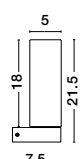

GL 63105421