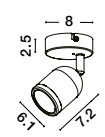

ORSON - 9555813
Sandy Black Metal
LED GU10 1x10 Watt 230 Volt
IP44 Bulb Excluded
D: 6.1 W: 9.7 H: 7.2 cm