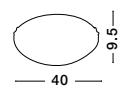

SHELL - 702203

White & Clear
Structured Glass
Chrome Metal
LED E27 3x12 Watt 230 Volt
IP20 Bulb Excluded
D: 40 H: 9.5 cm

GL 7022021