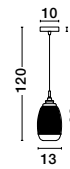

PRISMA - 9426733
 Gold Metal & Clear Glass
 LED E27 1x12 Watt 230 Volt
 IP20 Bulb Excluded
 D: 30 H1: 34 H2: 124 cm

GL 97382121

MOND - 9738212

Satin Gold Metal
Clear Glass
LED E14 1x5 Watt 230 Volt
IP20 Bulb Excluded
D: 13 H1: 29 H2: 120 cm