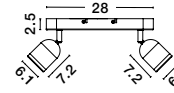

IP44

Rotating & Adjustable

Rotating & Adjustable

Rotating & Adjustable