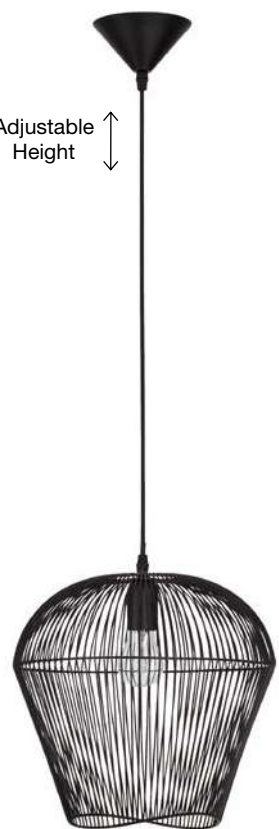

Adjustable Height

BREDO - 9586510
 Black Aluminium
 Black Fabric Wire & Base
 LED E27 1x12 Watt 230 Volt
 IP20 Bulb Excluded
 D: 27.5 H1: 35 H2: 185 cm

Adjustable Height

BREDO - 9586512
 Black Aluminium
 Black Fabric Wire & Base
 LED E27 1x12 Watt 230 Volt
 IP20 Bulb Excluded
 D: 31.5 H1: 29 H2: 185 cm