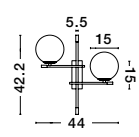

GIT - 9009297
Matt Black & Gold Metal
Opal Glass
LED G9 2x5 Watt 230 Volt
IP20 Bulb Excluded
L: 44 W: 17.3 H: 42.2 cm