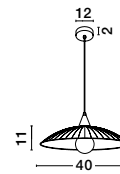

VINCA - 600821
 Chrome Metal
 White Wipe Technique Glass
 LED E27 1x12 Watt 230 Volt
 IP20 Bulb Excluded
 D: 30 H1: 13 H2: 100 cm

GL 6008211

GL 6008221

VINCA - 600822
 Chrome Metal
 White Wipe Technique Glass
 LED E27 1x12 Watt 230 Volt
 IP20 Bulb Excluded
 D: 40 H1: 13 H2: 100 cm