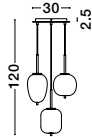

LATO - 9624068

Opal Glass
Brass Gold Metal
Black Fabric Wire
LED E14 3x5 Watt 230 Volt
IP20 Bulb Excluded
D: 30 H: 120 cm