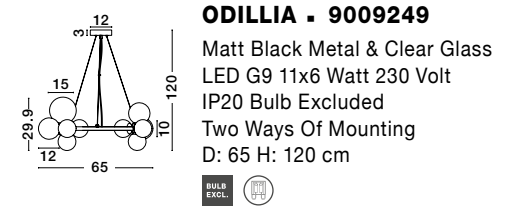

ALSO YOU CAN DO

GL 90092492

GL 90092491

GL 90092493

GL 90092491

GL 90092492

ODILLIA - 9009249
 Matt Black Metal & Clear Glass
 LED G9 11x6 Watt 230 Volt
 IP20 Bulb Excluded
 Two Ways Of Mounting
 D: 65 H: 120 cm