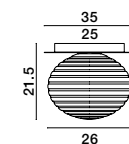

GL 90288473

GL 90288472

GL 90288471

ALLEN - 9028848
 Matt Gold Metal
 & Milky White Structured Glass
 LED E14 1x5 Watt
 LED E27 2x12 Watt 230 Volt
 IP20 Bulb Excluded
 L: 53.5 W: 48 H: 39 cm

GL 90288461

ALLEN - 9028846
 Matt Gold Metal
 & Milky White Structured Glass
 LED E27 1x12 Watt 230 Volt
 IP20 Bulb Excluded
 D: 26 H: 21.5 cm