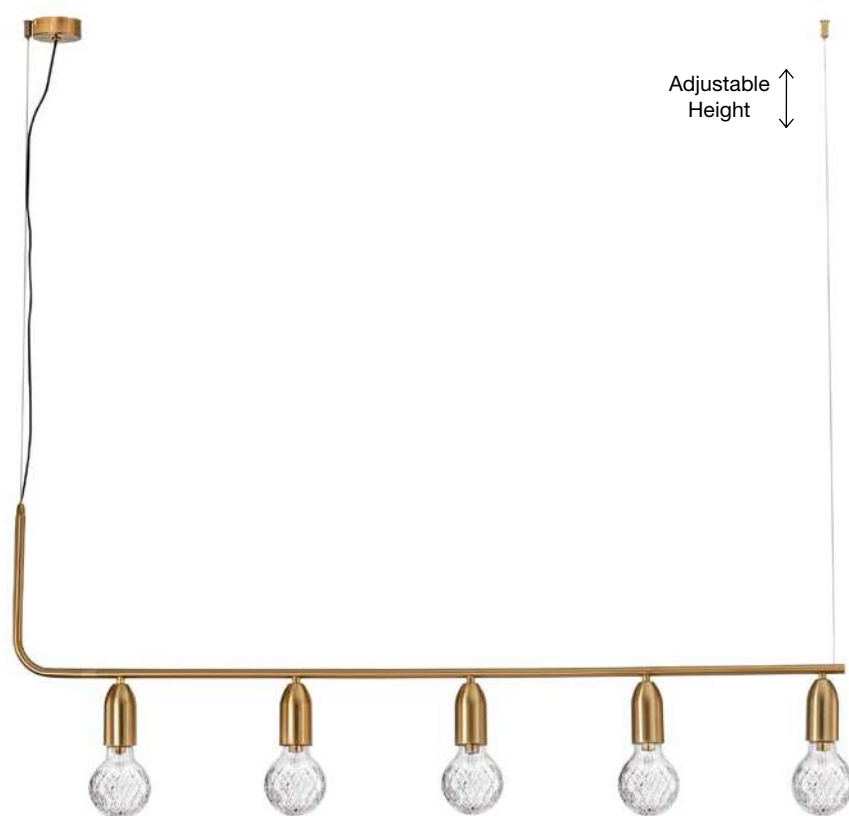

Black Metal
LED E27 1x12 Watt 230 Volt
IP20 Bulb Excluded
D: 35 H1: 19.5 H2: 180 cm

Adjustable
Height

VEDA - 9536419

Black Metal & Clear Glass
LED G9 5x6 Watt 230 Volt
IP20 Bulb Excluded
L: 128 W: 10 H: 120 cm

Adjustable
Height

VEDA - 9536415

Brass Metal & Clear Glass
LED G9 5x6 Watt 230 Volt
IP20 Bulb Excluded
L: 128 W: 10 H: 120 cm

Adjustable Height

VEDA - 9536412
 Brass Metal & Clear Glass
 LED G9 1x6 Watt 230 Volt
 IP20 Bulb Excluded
 D: 9.5 H: 120 cm