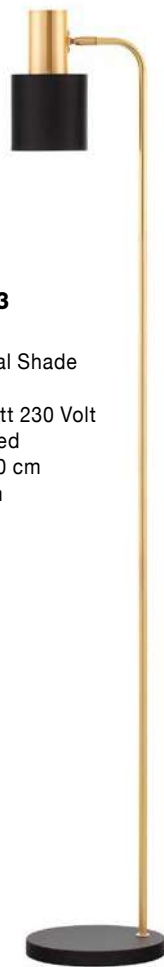

PAZ - 9050163

Gold Metal
Sandy Black Metal Shade
Black Base
LED E27 1x12 Watt 230 Volt
IP20 Bulb Excluded
Cable Length: 180 cm
D: 35 H: 153.5 cm