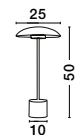

LASH - 9501227

Gold Metal
LED 5 Watt 230 Volt
250Lm 3000K IP20
Cable Length: 180 cm
D: 25 W: 10 H: 50 cm