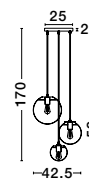

MIRALE - 9416933

Clear Glass & Gold Metal
Black PVC Wire
LED E27 3x12 Watt 230 Volt
IP20 Bulb Excluded
D: 42.5 H1: 59 H2: 170 cm