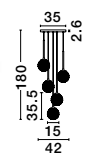

GL 91602111

MIRANO - 9160212

Clear Structured Glass & Brass Gold Steel
LED G9 3x5 Watt 230 Volt
IP20 Bulb Excluded
D: 32 H: 180 cm

GL 91602111

MIRANO - 9260212

Clear Structured Glass & Brass Gold Steel
LED G9 5x5 Watt 230 Volt
IP20 Bulb Excluded
D: 42 H: 180 cm