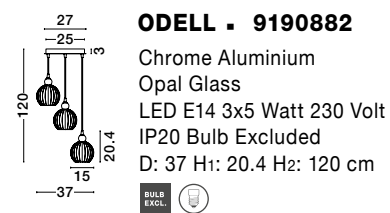

ODELL - 9190882

Chrome Aluminium
Opal Glass
LED E14 3x5 Watt 230 Volt
IP20 Bulb Excluded
D: 37 H1: 20.4 H2: 120 cm

GL 91908811