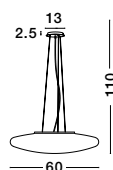

PRESSIONE - 4587601

Opal Glass
Satin Metal Base
Chrome Aluminium
LED E27 4x12 Watt 230 Volt
IP20 Bulb Excluded
D: 60 H: 110 cm