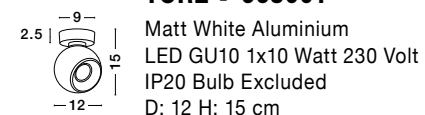

TORE - 665001

Matt White Aluminium
LED GU10 1x10 Watt 230 Volt
IP20 Bulb Excluded
D: 12 H: 15 cm