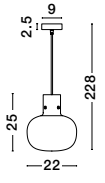

Adjustable Height

CINZIA - 9236600

Clear Glass
White Cord
Brass Gold Metal
LED E27 1x12 Watt 230 Volt
IP20 Bulb Excluded
D: 22 H1: 25 H2: 228 cm

GL 92366001

Adjustable Height

CINZIA - 9236630

Clear Glass
White Cord
Brass Gold Metal
LED E27 1x12 Watt 230 Volt
IP20 Bulb Excluded
D: 30 H1: 45 H2: 198 cm