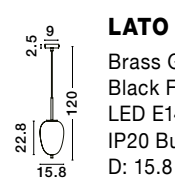

Adjustable Height

GL 96240811

LATO - 9624081

Brass Gold Metal & Smoky Glass
Black Fabric Wire
LED E27 1x12 Watt 230 Volt
IP20 Bulb Excluded
D: 27 H: 120 cm

Adjustable Height

GL 96240961

LATO - 9624096

Brass Gold Metal & Smoky Glass
Black Fabric Wire
LED E14 1x5 Watt 230 Volt
IP20 Bulb Excluded
D: 18.5 H: 120 cm

Adjustable Height

GL 96240971

LATO - 9624097

Brass Gold Metal & Smoky Glass
Black Fabric Wire
LED E14 1x5 Watt 230 Volt
IP20 Bulb Excluded
D: 16.5 H: 120 cm

Adjustable Height

GL 96240981

LATO - 9624098

Brass Gold Metal & Smoky Glass
Black Fabric Wire
LED E14 1x5 Watt 230 Volt
IP20 Bulb Excluded
D: 15.8 H: 120 cm

Adjustable Height

LATO - 9624083
 Brass Gold Metal & Smoky Glass
 Black Fabric Wire
 LED E14 4x5 Watt 230 Volt
 IP20 Bulb Excluded
 L: 110 W: 18.5 H: 120 cm

Adjustable Height

LATO - 9624082
 Brass Gold Metal & Smoky Glass
 Black Fabric Wire
 LED E14 3x5 Watt 230 Volt
 IP20 Bulb Excluded
 D: 46 H: 120 cm