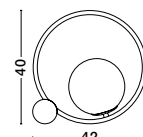

NESO - 9624095
Smoky Glass
Brushed Gold
& Black Aluminium
LED E14 1x5 Watt 230 Volt
IP20 Bulb Excluded
Cable Length: 160 cm
L: 42 W: 15 H: 40 cm