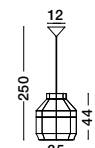

MIA - 9858596
Ivory Rattan
White Fabric Wire & Base
LED E27 1x12 Watt 230 Volt
IP20 Bulb Excluded
D: 35 H1: 44 H2: 250 cm