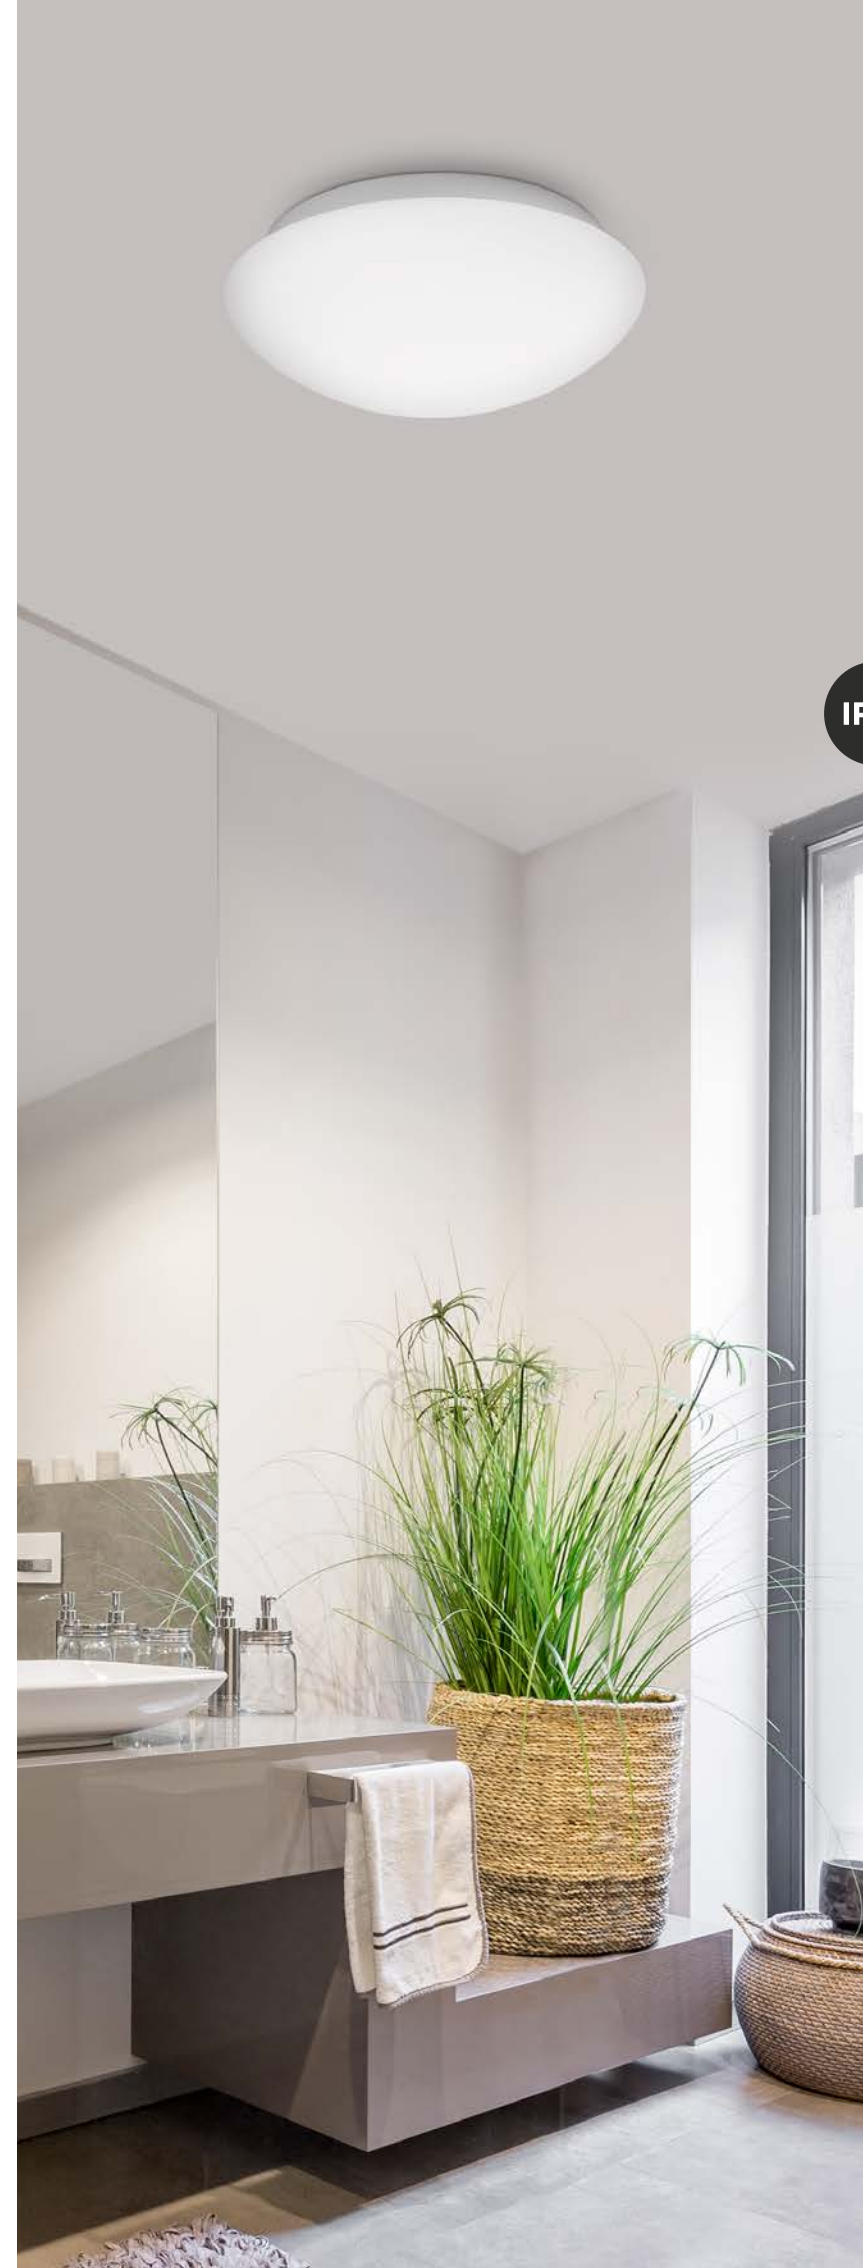

BREST - 832403

White Opal Glass & Metal
LED E27 2x12 Watt 230 Volt
IP44 Bulb Excluded
D: 38 H: 13 cm