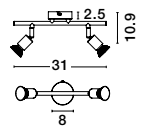

LUP - 960002
Satin Gold Metal
LED GU10 2x10 Watt 230 Volt
IP20 Bulb Excluded
L: 31 W: 8 H: 10.9 cm