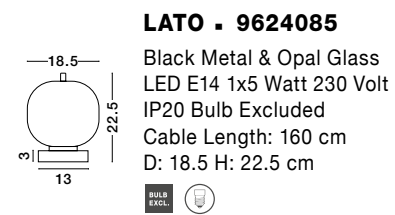

Adjustable Height

GL 96240661

LATO - 9624076

Black Metal & Opal Glass
Black Fabric Wire
LED E14 1x5 Watt 230 Volt
IP20 Bulb Excluded
D: 15.8 H: 120 cm

LATO - 9624078
 Black Metal & Opal Glass
 Black Fabric Wire
 LED E14 3x5 Watt 230 Volt
 IP20 Bulb Excluded
 D: 30 H: 120 cm

LATO - 9624099
 Black Metal & Opal Glass
 Black Fabric Wire
 LED E14 3x5 Watt 230 Volt
 IP20 Bulb Excluded
 L: 53 W: 9 H: 120 cm

LATO - 9624085
 Black Metal & Opal Glass
 LED E14 1x5 Watt 230 Volt
 IP20 Bulb Excluded
 Cable Length: 160 cm
 D: 18.5 H: 22.5 cm