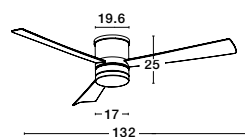

SILKY - 9953015

SATIN - 9953016

VOLGA - 9952361

VOLGA - 9952362

FAN SPECIFICATIONS

Product Nm.	Body Material	Blades Material	Product Size	Speed	Length of Each Blade	Motor Type	Watt (max.)	Power Supply	Airflow (CFM)	RPM	Noise Level	Weight	Blade Sweep	Summer/Winter Function	Light	Remote Control	Guarantee	Class
9953016	Brushed Nickel Steel & Glass	Polywood	D: 132 cm H: 25 cm	5 Speed Remote	57.5 cm	DC	35W	AC220-240V	4500	184	< 50 dB	7 Kg	52"	✓	✓	✓	5 Years motor 1 Year light source	I
9953015	Matt White Steel & Glass	White Polywood	D: 132 cm H: 25 cm	5 Speed Remote	57.5 cm	DC	35W	AC220-240V	4500	184	< 50 dB	7 Kg	52"	✓	✓	✓	5 Years motor 1 Year light source	I