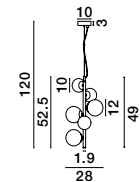

ODILLIA - 9028860

Opal Glass
& Matt Gold Metal
LED G9 6x5 Watt 230 Volt
IP20 Bulb Excluded
L: 28 W: 23.2 H: 120 cm