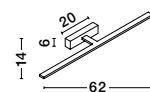

MONDRIAN - 9053202

Sandy Black Aluminium & Acrylic
LED 20 Watt 230 Volt
1615Lm 3000K IP44
L: 62 W: 14 H: 6 cm