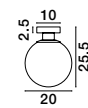

VITA - 9028840
Sandy Gold Metal
& Gradient White Glass
LED E27 1x12 Watt 230 Volt
IP20 Bulb Excluded
D: 20 H: 25.5 cm