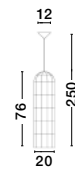

MIA - 9585081
Natural Rattan
Black Fabric Wire & Base
LED E27 1x12 Watt 230 Volt
IP20 Bulb Excluded
D: 20 H1: 76 H2: 250 cm