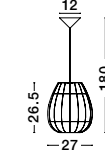

MARLO - 9586500
Natural Rattan
Black Fabric Wire & Base
LED E27 1x12 Watt 230 Volt
IP20 Bulb Excluded
D: 27 H1: 26.5 H2: 180 cm