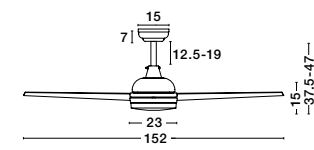

WALL PANEL - 9953200
Wall Panel
L: 10 W: 10 H: 5.5 cm

SAMOA - 5267302

SAMOA - 5267301

FLOW - 9953198

FAN SPECIFICATIONS																			
Product Nm.	Body Material	Blades Material	Colour	Size	Speed	Length of Each Blade	Motor Type	Watt (max.)	Power Supply	Airflow (CFM)	RPM	Noise Level	Weight	Blade Sweep	Summer/Winter Function	Light	Remote Control	Guarantee	Class
5267301	Steel & Glass	ABS Blades	White or Black	D: 122 H: 35-48 cm	5 Speed Remote	51 cm	DC	42W	AC220-240V	5000	220	< 30 dB	6.1 Kg	48"	✓	✓	✓	5 Years motor 1 Year light source	I
5267302	Steel & Glass	ABS Blades	White or Black	D: 122 H: 35-48 cm	5 Speed Remote	51 cm	DC	42W	AC220-240V	5000	220	< 30 dB	6.1 Kg	48"	✓	✓	✓	5 Years motor 1 Year light source	I
9953198	Matt White Steel & Glass	White	White	D: 152 cm H: 37.5-47 cm	5 Speed Remote	65 cm	DC	37W	AC220-240V	5000	220	< 50 dB	8 Kg	60"	✓	✓	✓	5 Years motor 1 Year light source	I