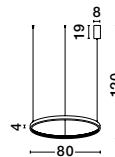

PRESTON - 9285801

Triac Dimmable

Antique Gold Brass
Aluminium & Acrylic
LED 49 Watt 230 Volt
2727Lm 3000K IP20
D: 80 H: 120 cm