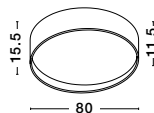

FANO - 71045003
White Aluminium
Acrylic Diffuser
LED 87 Watt 230 Volt
5220Lm 3000K IP20
D: 80 H1: 11.5 H2: 15.5 cm