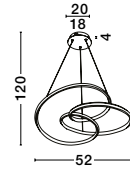

MENTON - 9147113
Triac Dimmable
Sandy Coffee Aluminium
& Acrylic
LED 43 Watt 230 Volt
3013Lm 3000K IP20
D: 52 H1: 50 H2: 120 cm