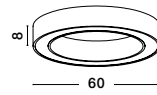

MORBIDO . 9345632

CCT Dimmable
Sandy White Aluminium
& Acrylic
LED 48 Watt 230 Volt
3730Lm 2700K - 4000K IP20
Remote Control Included
D1: 60 D2: 46 H:8 cm