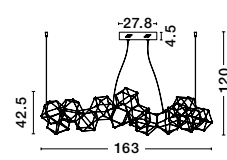

**SOLE - 9186905**  
 Titanium Black Copper  
 LED 21 Watt 230 Volt  
 2403Lm 3000K IP20  
 Led Chip: 60 Pcs  
 D: 40 H: 250 cm

**SOLE - 9186002**  
 Gold Copper  
 LED 21 Watt 230 Volt  
 2403Lm 3000K IP20  
 Led Chip: 60 Pcs  
 D: 40 H: 250 cm

Adjustable Height

**NEBULA - 9186814**

Gold Copper  
 LED 58 Watt 230 Volt  
 3906Lm 3000K IP20  
 Led Chip: 168 Pcs  
 L: 163 W: 54 H: 120 cm

Adjustable Height

Adjustable Height

**NEBULA - 9186807**

Gold Copper  
 LED 34 Watt 230 Volt  
 2711Lm 3000K IP20  
 Led Chip: 84 Pcs  
 L: 108 W: 32 H: 120 cm