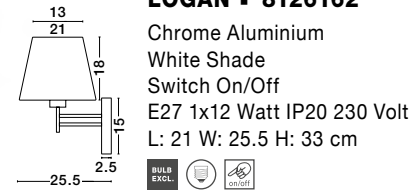

LOGAN - 8126162

Chrome Aluminium
White Shade
Switch On/Off
E27 1x12 Watt IP20 230 Volt
L: 21 W: 25.5 H: 33 cm