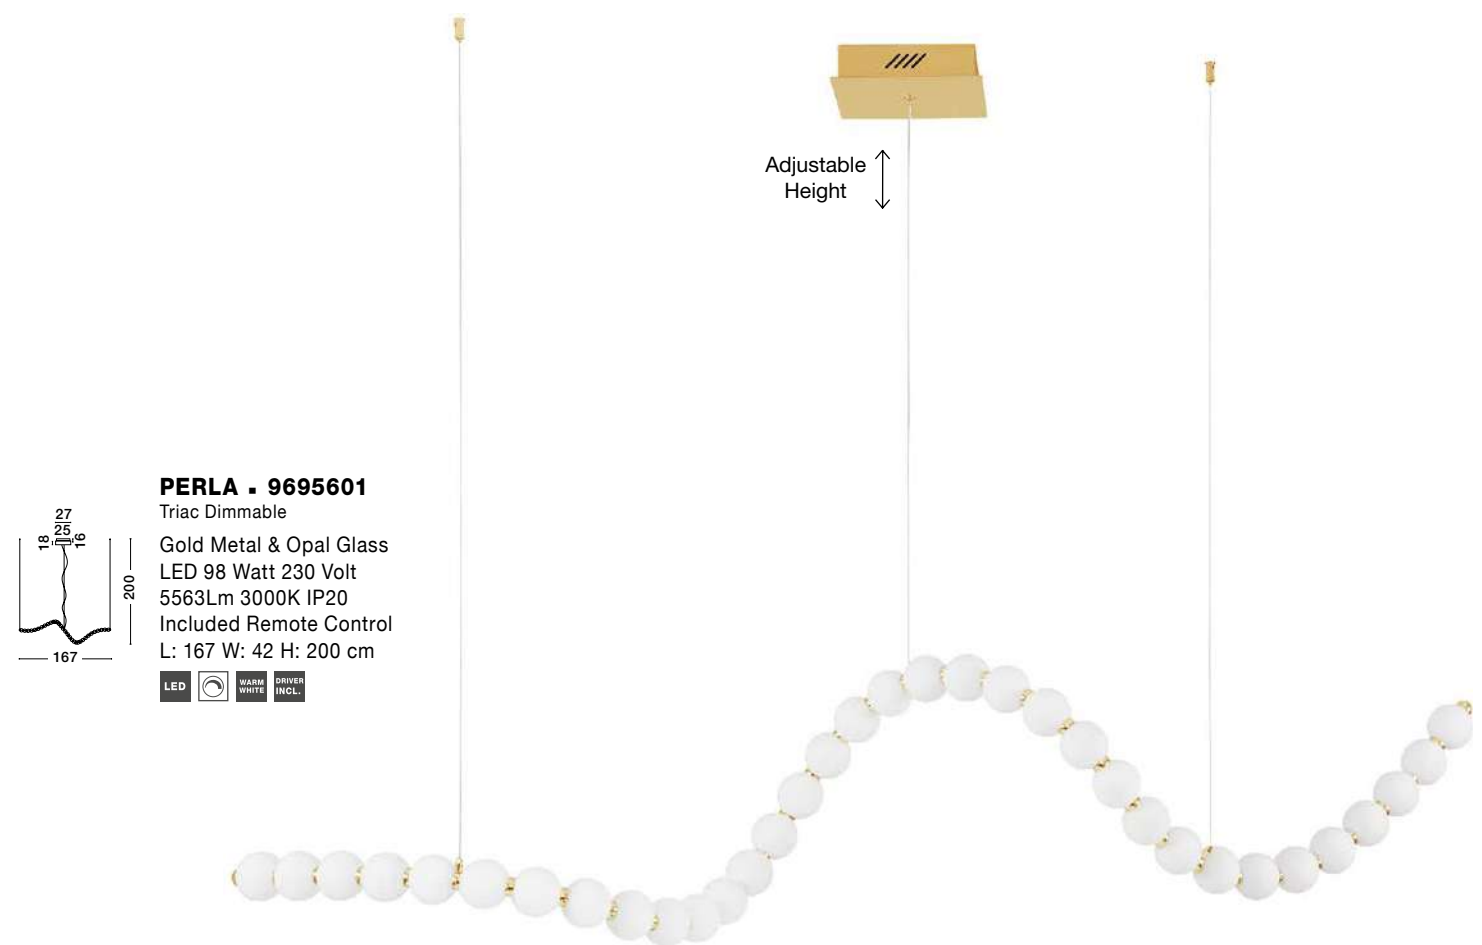

07 CEILING  
p. 416

08 WALL  
p. 476

09 HOTEL  
p. 524

**01**  
modular

**PERLA • 9186915**  
 Triac Dimmable  
 Chrome Metal & Opal Glass  
 LED 207 Watt 230 Volt  
 13065Lm 3000K IP20  
 D1: 79 D2: 10 H: 400 cm

**PERLA • 9695207**  
 Triac Dimmable  
 Gold Metal & Opal Glass  
 LED 207 Watt 230 Volt  
 13065Lm 3000K IP20  
 D1: 79 D2: 10 H: 400 cm

**PERLA - 9695203**

Triac Dimmable

Gold Metal & Opal Glass

LED 125 Watt 230 Volt

11377Lm 3000K IP20

Included Remote Control

D: 118 H: 150 cm

9695203  
Included  
Remote control

**PERLA - 9695240**

Gold Metal & Opal Glass

LED 10 Watt 230 Volt

868Lm 3000K IP20

D: 12 H: 31 cm

**PERLA - 9695205**  
 Triac Dimmable  
 Gold Metal & Opal Glass  
 LED 28 Watt 230 Volt  
 2686Lm 3000K IP20  
 L: 109 W: 13.5 H: 120 cm

**PERLA - 9186914**  
 Triac Dimmable  
 Chrome Metal & Opal Glass  
 LED 28 Watt 230 Volt  
 2686Lm 3000K IP20  
 L: 109 W: 13.5 H: 120 cm