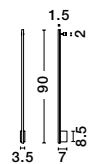

GROPIUS - 9081900

Sandy Black Aluminium
LED 15 Watt 230 Volt
507Lm 3000K IP20
L: 90 W: 7 H: 3.5 cm

LED WARM WHITE DRIVER INCL.