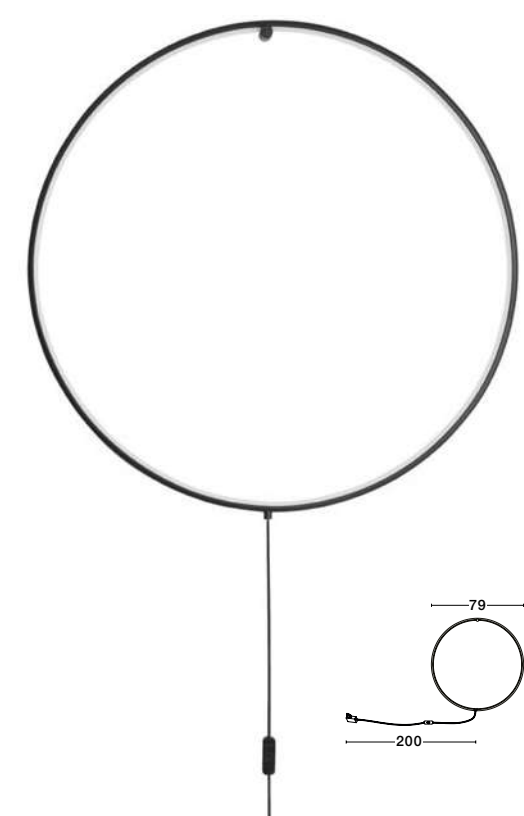

RING - 9820591
Triac Dimmable
Sandy Black Aluminium
& Acrylic
LED 27 Watt 230 Volt
1603Lm 3000K IP20
D : 68 W: 21 H: 120 cm