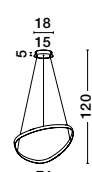

ARIES - 9357062

Triac Dimmable
Sandy White Aluminium
& Acrylic
LED 33 Watt 230 Volt
2177Lm 3000K IP20
D: 74 H: 120 cm