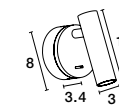

Rotating & Adjustable