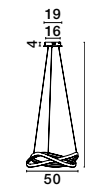

Included
Remote control on
CCT model