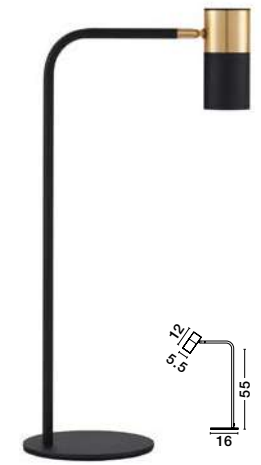

PONGO - 9010221

Sandy Black & Gold Aluminium
LED GU10 1x10 Watt
220-240 Volt
IP20 Bulb Excluded
D: 10.5 H: 18 cm

PONGO - 9010225

Sandy Black & Gold Aluminium
LED GU10 1x10 Watt
220-240 Volt
IP20 Bulb Excluded
Cable Length: 165 cm
D: 16 H: 55 cm