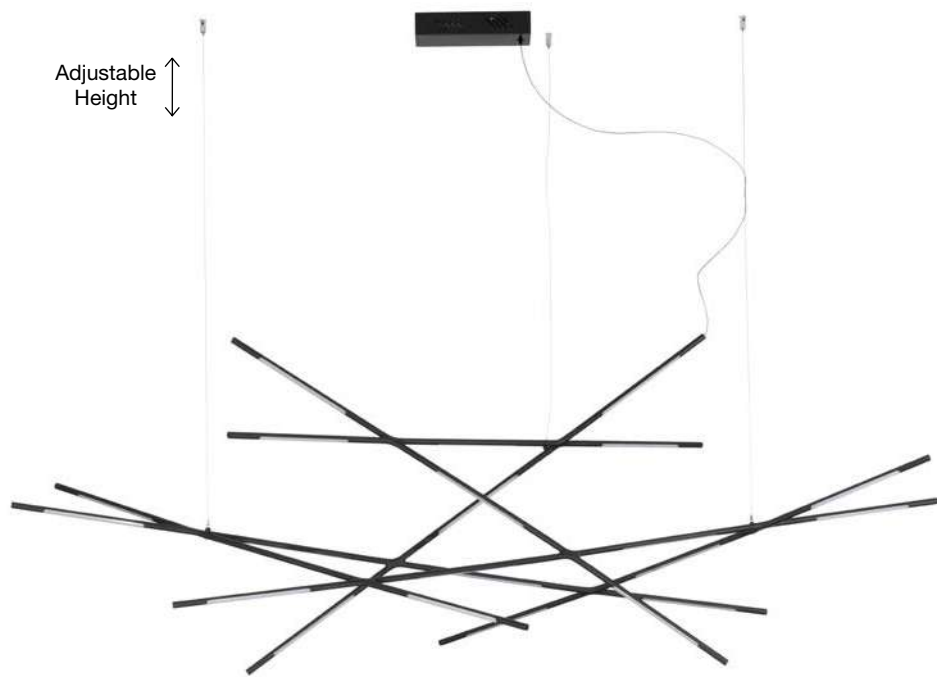

RACCIO - 9180714
Triac Dimmable

Black Metal & Acrylic
LED 59 Watt 230 Volt
4195Lm 3000K IP20
L: 94.5 W: 94.5 H: 21 cm

RACCIO - 9695216
Triac Dimmable

Black Metal & Acrylic
LED 109 Watt 230 Volt
6868Lm 3000K IP20
Included Remote Control
L: 180.5 W: 75 H: 200 cm

RACCIO - 9180783
Triac Dimmable

Black Metal & Acrylic
LED 68 Watt 230 Volt
5397Lm 3000K IP20
Included Remote Control
D: 85 H: 31 H2: 120 cm