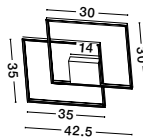

PORTO - 9364035

Triac Dimmable

Sandy Black Steel Aluminium & Acrylic
LED 30 Watt 230 Volt
2030Lm 3000K IP20
L: 42.5 W: 42.5 H: 6 cm