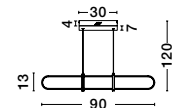

ARTE - 9113121

Triac Dimmable

Matt Black Aluminium
& Acrylic

LED 29 Watt 230 Volt

2449Lm 3000K IP20

L: 90 H1: 13 H2: 120 cm