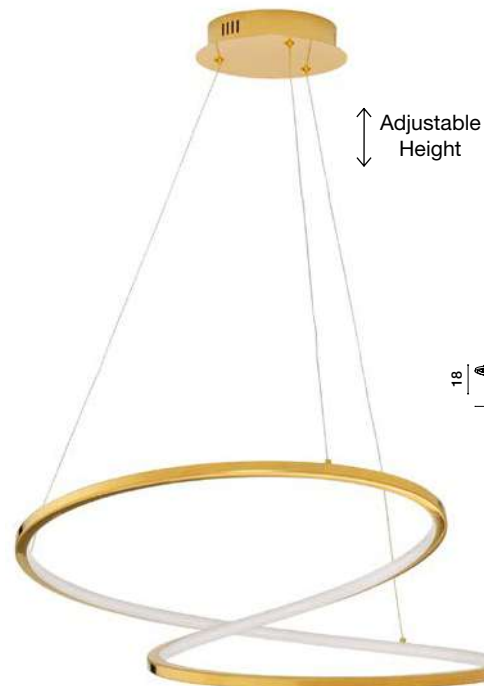

GIRISH - 9248109

Triac Dimmable
Gold Stainless Steel
& Acrylic
LED 41 Watt 230 Volt
2000Lm 3000K IP20
D: 60 H: 120 cm