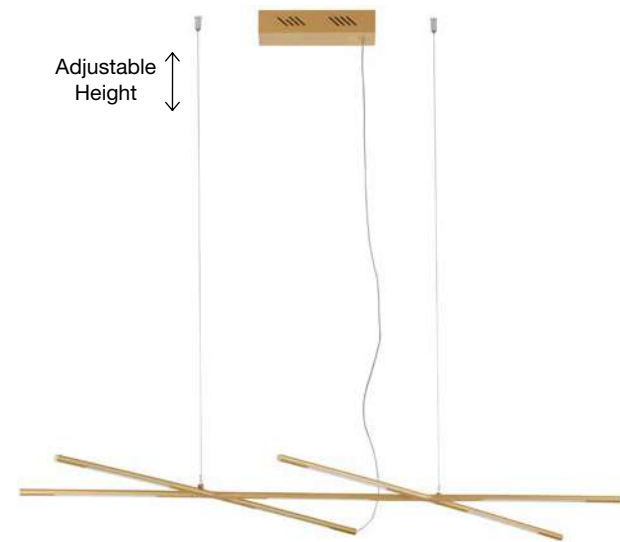

Black Metal & Acrylic  
LED 68 Watt 230 Volt  
5397Lm 3000K IP20  
Included Remote Control  
D: 85 H: 31 H2: 120 cm

**RACCIO - 9180781**

Triac Dimmable  
Brass Gold Metal & Acrylic  
LED 48 Watt 230 Volt  
3633Lm 3000K IP20  
Included Two parts  
Of Metal 33 & 43 cm  
L: 84 W: 80 H: 81 cm