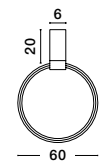

GARVE - 9085244
Triac Dimmable
Sandy White Aluminium
& Acrylic
LED 35 Watt 230 Volt
1559Lm 3000K IP20
D: 60 H: 80 cm