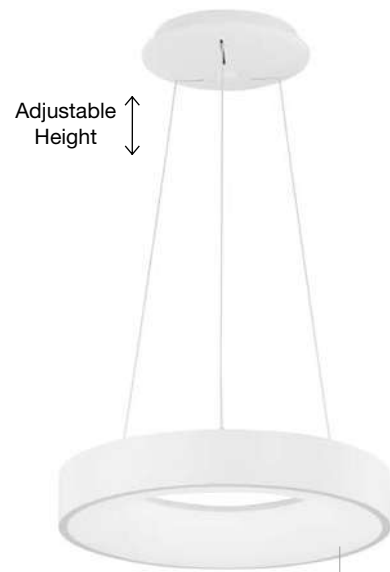

ET 94534301