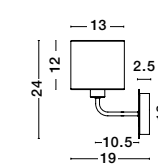

BITONTO - 9151401

Sandy Black Metal
Gray Fabric Shade
LED E14 1x5 Watt 230 Volt
IP20 Bulb Excluded
L: 13 W: 19 H: 24 cm