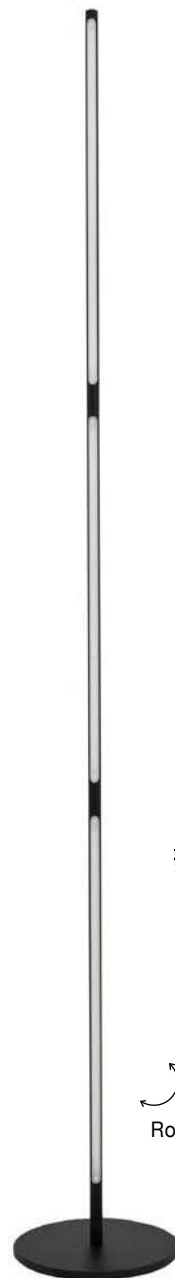

**HANDY - 9183252**  
 Sandy Black Aluminium & Acrylic  
 Rotating  
 LED Samsung 22 Watt 230 Volt  
 2000Lm 3000K IP20  
 D: 16 H: 113 cm

**HANDY - 9183251**  
 Sandy Black Aluminium & Acrylic  
 Rotating - Switch On/Off  
 LED Samsung 25 Watt 230 Volt  
 2600Lm 3000K IP20  
 Cable Length: 190 cm  
 D: 2 H: 171 cm