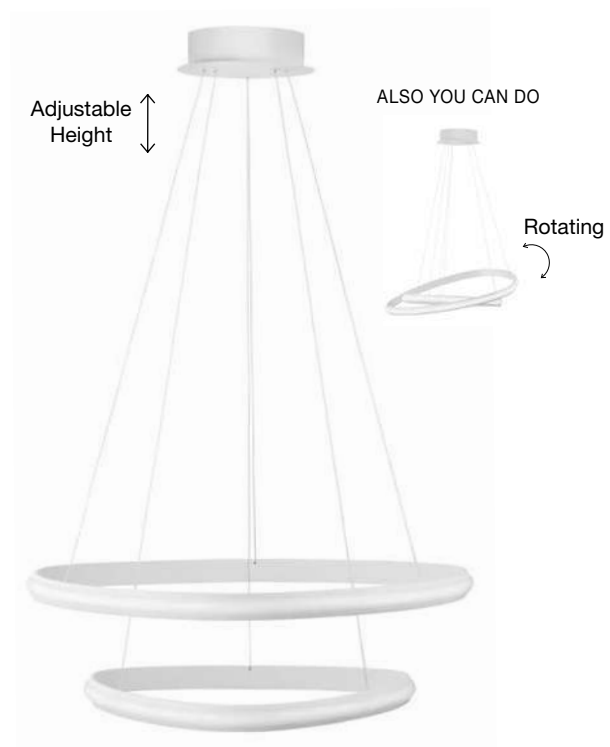

ARIES - 9357061

Triac Dimmable
Sandy White Aluminium
& Acrylic
LED 45 Watt 230 Volt
2364Lm 3000K IP20
D: 59 H: 120 cm