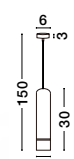

ESCA - 9387003

Sandy Black Aluminium
& Acrylic
LED GU10 1x10 Watt IP20
220-240 Volt Bulb Excluded
D: 6 H1: 30 H2: 150 cm