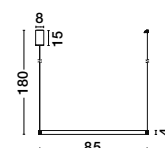

Adjustable Height

**ORLANDO - 86016804**

Antique Brass  
Aluminium & Acrylic  
LED 18 Watt 230 Volt  
1020Lm 3000K IP20  
D: 45 H: 180 cm

**MAKE IT IDEAL FOR YOU**

choose the right plate depending on the number of rings you want to attach