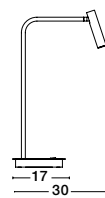

SICILY - 7140182
Black Aluminium
Adjustable
Switch On/Off
LED Samsung 3 Watt
190Lm 3000K IP20
Cable Length: 150 cm
L: 17 W: 30 H: 55 cm