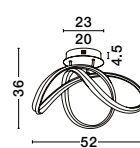

LED WARM WHITE DRIVER INCL.