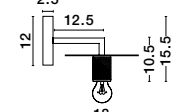

ROYAL - 9501238

Gold Metal
LED E27 1x12 Watt 230 Volt
IP20 Bulb Excluded
D: 12 W: 21 H: 15.5 cm