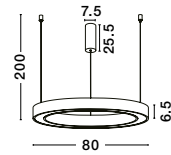

STING . 9558603

Triac Dimmable
Sandy White Aluminium & Acrylic
LED 50 Watt 230 Volt
2968Lm 3000K IP20
D: 80 H: 200 cm