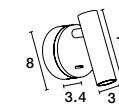

CLIP - 9030201
Sandy White Aluminium
LED Philips 3 Watt
Switch On/Off
190Lm 3000K IP20
D: 8 W: 3.4 H: 11 cm