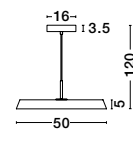

VETRO - 910622

Matt Black Aluminium & Acrylic
LED 35 Watt 230 Volt
2662Lm 3000K IP20
D: 50 H: 120 cm

LED WARM WHITE DRIVER INCL.