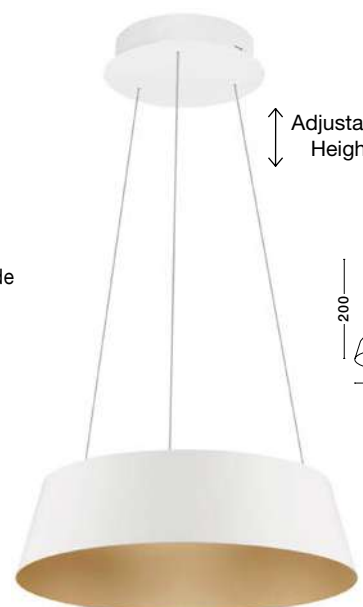

ALBA - 9345656
Triac Dimmable
Sandy Black Aluminium Outside
Champaign Gold Inside
LED 42 Watt 230 Volt
1279Lm 3000K IP20
D: 42 H: 200 cm

Adjustable Height

ALBA - 9345655
Triac Dimmable
Sandy White Aluminium Outside
Champaign Gold Inside
LED 42 Watt 230 Volt
1279Lm 3000K IP20
D: 42 H: 200 cm