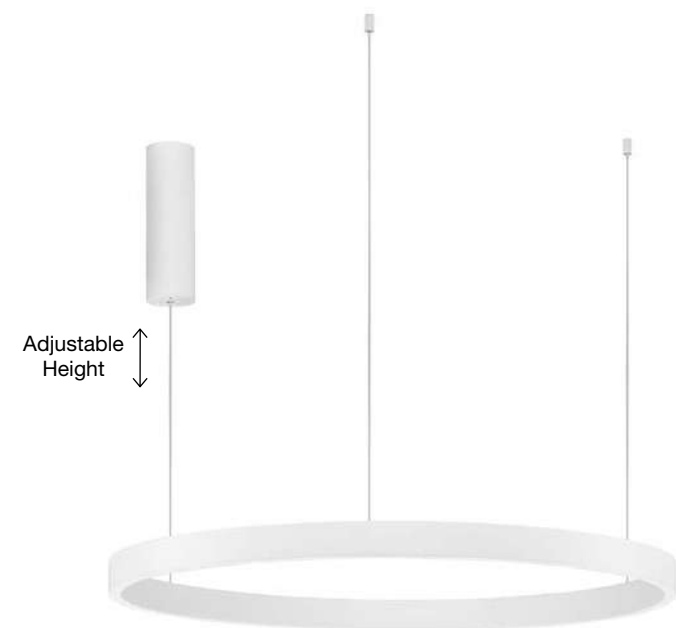

Adjustable Height

**ELOWEN - 9345662**  
 Triac Dimmable  
 Brushed Silver Aluminium & Acrylic  
 LED 60 Watt 220 Volt  
 2552Lm 3000K IP20  
 Up & Down Light  
 D: 60 H: 150 cm

Adjustable Height

WIDTH  
1.9 cm

**ELOWEN - 9345666**  
 Triac Dimmable  
 Brushed Silver Aluminium & Acrylic  
 LED 77 Watt 220 Volt  
 3326Lm 3000K IP20  
 Up & Down Light  
 D: 80 H: 150 cm

LIGHT  
UP &  
DOWN

Adjustable Height

**ELOWEN - 9345670**  
 Triac Dimmable  
 Brushed Silver Aluminium & Acrylic  
 LED 106 Watt 230 Volt  
 4899Lm 3000K IP20  
 Up & Down Light  
 D: 98 H: 200 cm