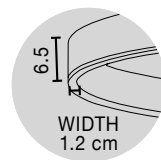

MOTIF - 9530200 · 3000K Triac Dimmable
9530218 · 2700-6000K Changing CCT & Dimming
Sandy White Aluminium & Acrylic
LED 72 Watt 5250Lm
230 Volt IP20
D: 120 H: 250 cm

CONTROLLER - 9530224
Remote control for change CCT & Dimming

MOTIF - 9530203 · 3000K Triac Dimmable
9530221 · 2700-6000K Changing CCT & Dimming
Sandy White Aluminium & Acrylic
LED 80 Watt 6000Lm
230 Volt IP20
D: 150 H: 250 cm