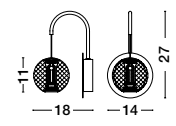

BRILLANTE - 9695100
Gold Aluminium & Acrylic
LED 4 Watt 230 Volt
205Lm 3200K IP44
D: 14 W: 18 H: 27 cm

LED WARM WHITE DRIVER INCL.