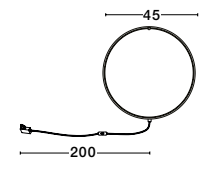

RING - 9108312
Sandy Black Aluminium
& Acrylic
Black Fabric Wire
LED 19 Watt 230 Volt
901Lm 3000K IP20
D: 45 W: 2 cm
Cable Length: 200 cm

BASE_B - 9108313
Sandy Black
Aluminium Base
L: 18 cm
Suitable for 9108312