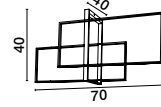

CLEA - 9086026
Gold Aluminium
& Acrylic
LED 26 Watt 220-240 Volt
3772Lm 3000K IP20
L: 70 W: 40 H: 40 cm