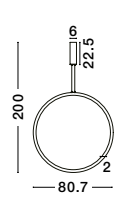

CHANGE - 9070169
Triac Dimmable
Sandy Black Aluminium
& Acrylic
LED 48 Watt 230 Volt
1685Lm 3000K IP20
D: 80.7 H: 200 cm

Adjustable Height