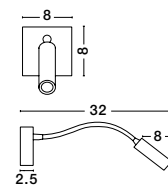

MADISON - 8128201

Chrome Aluminium
Adjustable
Switch On/Off
LED Samsung 3 Watt
190Lm 3000K IP20
L: 32 W: 8 H: 8 cm