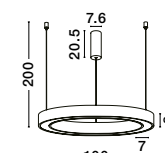

MORBIDO - 9345645
CCT Dimmable
Sandy Black Aluminium
& Acrylic
LED 80 Watt 230 Volt
4373Lm 2700K - 4000K IP20
Remote Control Included
D: 100 H: 200 cm

LED WARM WHITE NEUTRAL WHITE DRIVER INCL.