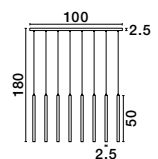

Adjustable Height

**TRIMLE - 9287940**

Triac Dimmable  
Brushed Gold Aluminium & Acrylic  
LED 26 Watt 230 Volt  
1861Lm 3000K IP20  
D: 50 H: 220 cm

Adjustable Height

**TRIMLE - 9287930**

Brushed Gold Aluminium & Acrylic  
LED 21 Watt 230 Volt  
1581Lm 3000K IP20  
L: 100 W: 8 H1: 50 H2: 180 cm