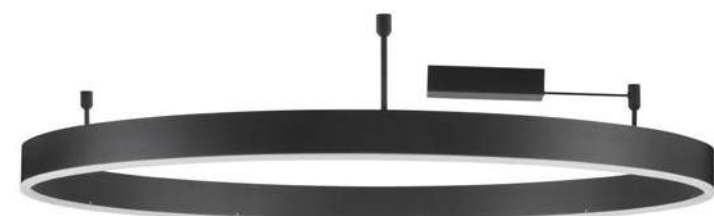

MOTIF . 9063607

Triac Dimmable
Sandy Black Aluminium
& Acrylic
LED 60 Watt 230 Volt
4552Lm 3000K IP20
D: 100 W: 1.2 H: 18 cm