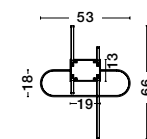

ARTE - 9113841

Triac Dimmable

Matt Black Aluminium
& Acrylic

LED 41 Watt 230 Volt

3307Lm 3000K IP20

L: 66.5 W: 53 H: 20 cm