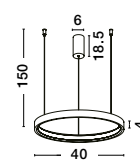

PERRINE . 9345615
Triac Dimmable
Brushed Gold Aluminium & Acrylic
LED 22 Watt 230 Volt
1540Lm 3000K IP20
D: 40 H: 150 cm