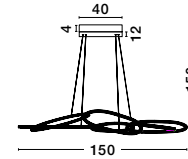

NUDOS - 9289083
Triac Dimmable
Gold Aluminium
& Acrylic
LED 158 Watt 230 Volt
11060Lm 3000K IP20
L: 150 W: 80 H: 150 cm