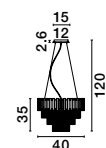

Adjustable Height

**MAGNOLIA - 9824080**

Gold Aluminum & Crystal (96 pcs)  
LED E14 5x5 Watt 230 Volt  
IP20 Bulb Excluded  
D: 39 H1: 35 H2: 120 cm

CR 98240821

CR 98240821

**MAGNOLIA - 9824082**

Gold Aluminum & Crystal (21 pcs)  
LED E14 2x5 Watt 230 Volt  
IP20 Bulb Excluded  
L: 24 W: 16.3 H: 26.5 cm