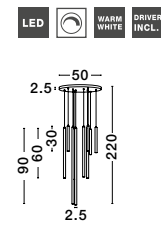

TRIMLE - 9287940

Triac Dimmable
Brushed Gold Aluminium & Acrylic
LED 26 Watt 230 Volt
1861Lm 3000K IP20
D: 50 H: 220 cm