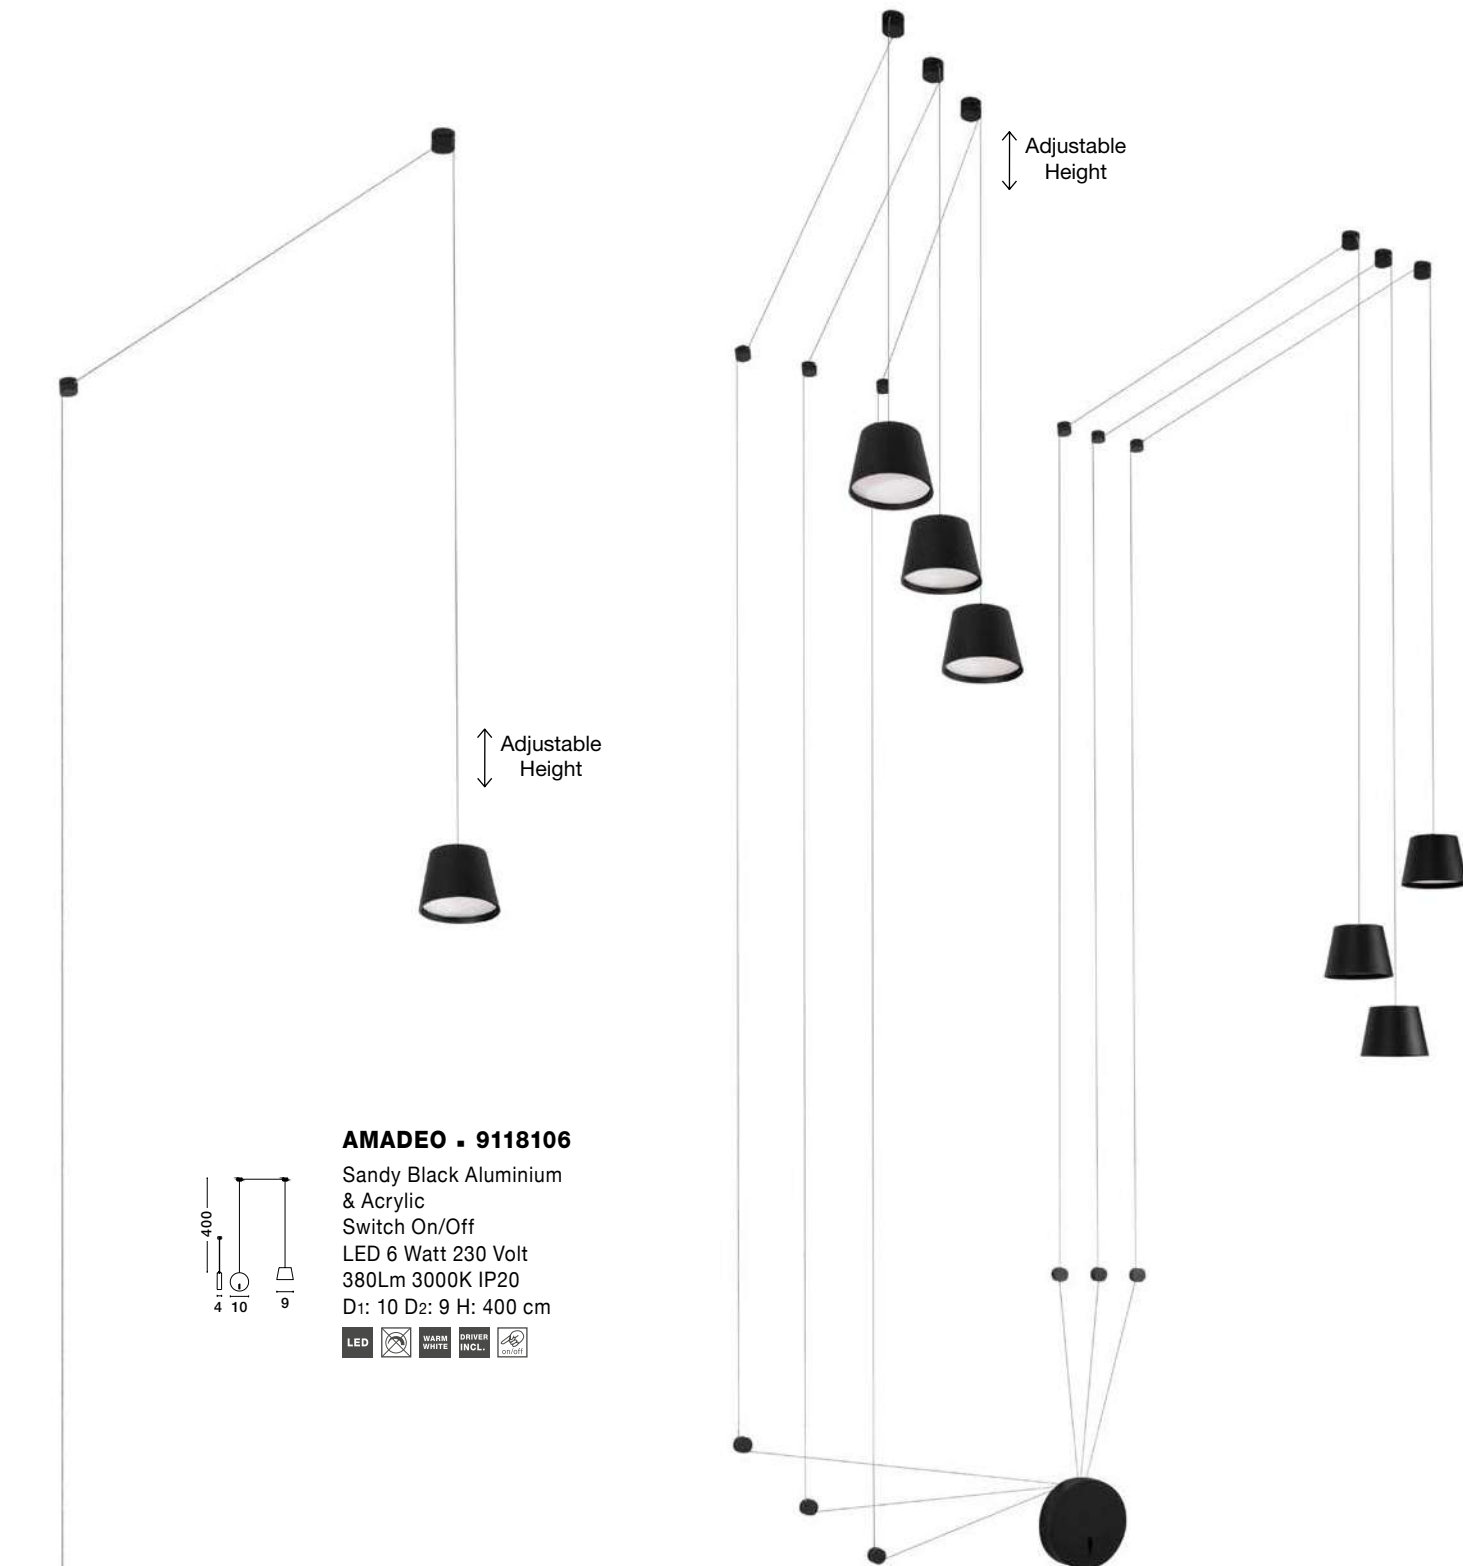

**AMADEO - 9118106**

Sandy Black Aluminium  
& Acrylic  
Switch On/Off  
LED 6 Watt 230 Volt  
380Lm 3000K IP20  
D1: 10 D2: 9 H: 400 cm

**AMADEO - 9118635**

Sandy Black Aluminium  
& Acrylic  
Switch On/Off  
LED 36 Watt 230 Volt  
2280Lm 3000K IP20  
D1: 15 D2: 9 H: 400 cm