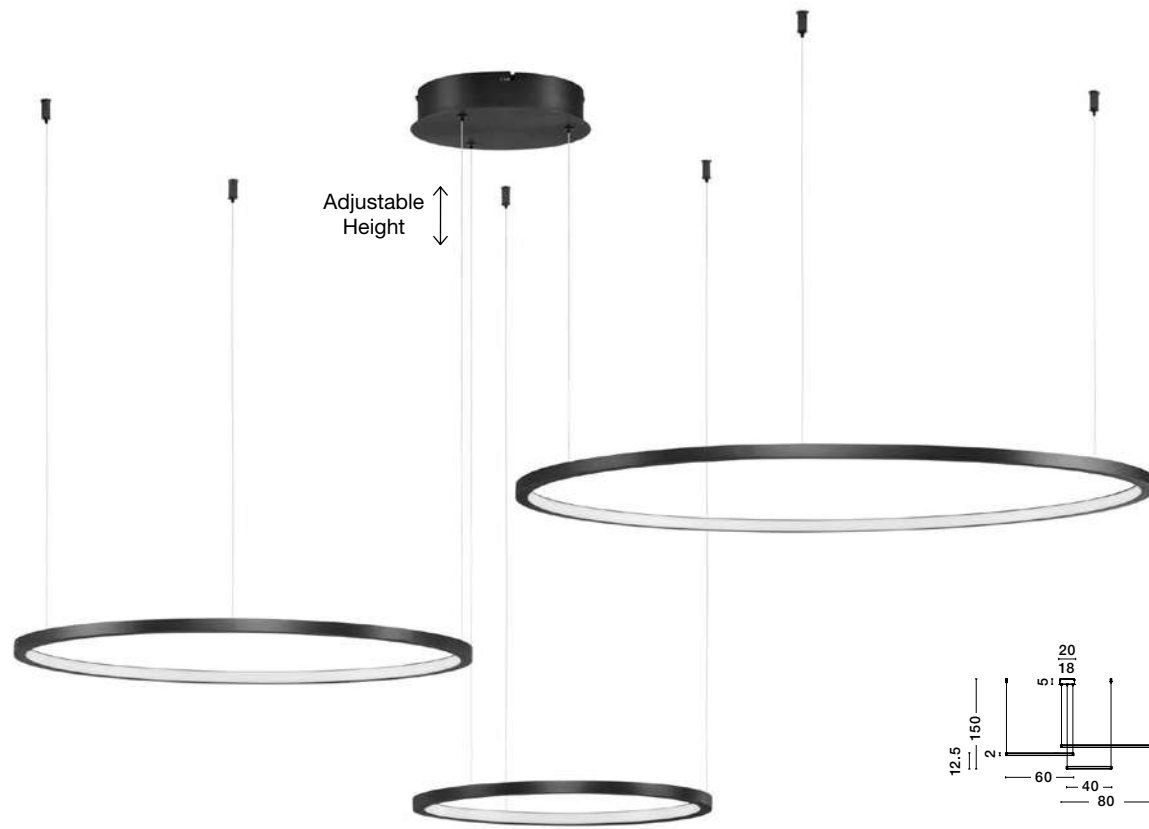

Adjustable
Height

PURPLE - 9210312
Triac Dimmable
Sandy Black Aluminium
& Acrylic
LED 80 Watt 230 Volt
5600Lm 3000K IP20
D: 130 H: 150 cm