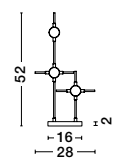

Black & Gold Metal & Acrylic
LED 9 Watt 230 Volt
609Lm 3000K IP20
L: 28 W: 9 H: 52 cm

ATOMO - 9280673