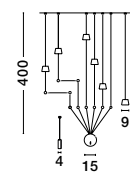

AMADEO - 9118635

Sandy Black Aluminium
& Acrylic
Switch On/Off
LED 36 Watt 230 Volt
2280Lm 3000K IP20
D1: 15 D2: 9 H: 400 cm