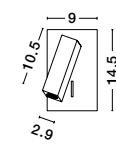

DONA - 9081351

Sandy White Aluminium
LED Cree 3 Watt 230 Volt
Switch On/Off
180Lm 3000K IP20
L: 9 H: 14.5 cm