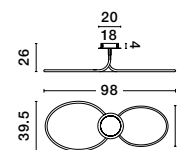

FUNGO . 9357085

Triac Dimmable
Chrome Aluminium & Acrylic
LED 47 Watt 230 Volt
2630Lm 3000K IP20
L: 98 H: 26 cm