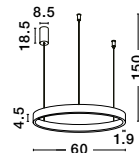

Adjustable Height

**ELOWEN - 9345662**  
 Triac Dimmable  
 Brushed Silver Aluminium & Acrylic  
 LED 60 Watt 220 Volt  
 2552Lm 3000K IP20  
 Up & Down Light  
 D: 60 H: 150 cm

Adjustable Height

WIDTH  
1.9 cm