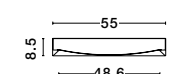

ET 98184521

LUTON - 9818453
Sandy White Aluminium
Matt White Acrylic Diffuser
LED 47 Watt 230 Volt
3525Lm 3000K IP20
D: 55 H: 8.5 cm

ET 98184521

LUTON - 9818452
Sandy Black Aluminium
Matt White Acrylic Diffuser
LED 47 Watt 230 Volt
3525Lm 3000K IP20
D: 55 H: 8.5 cm

ET 98184521

LUTON - 9818451
Coffee Brown Aluminium
Matt White Acrylic Diffuser
LED 47 Watt 230 Volt
3525Lm 3000K IP20
D: 55 H: 8.5 cm

ET 90812701

VELA - 9081270
Triac Dimmable
Sandy Black Outside
Coffee Inside
Aluminium & Acrylic
LED 30 Watt 230 Volt
1665Lm 3000K IP20
D: 45 H: 9.5 cm

ET 90812701

VELA - 9081260
Triac Dimmable
Sandy White Outside
Coffee Inside
Aluminium & Acrylic
LED 30 Watt 230 Volt
1665Lm 3000K IP20
D: 45 H: 9.5 cm