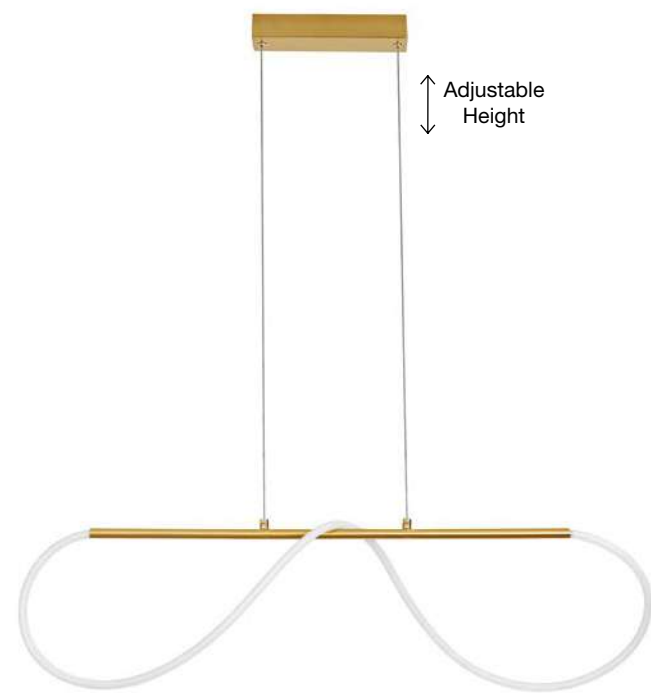

**CERELIA - 9082091**  
 Brass Gold Metal  
 & Fiber Braided Silicone Tube  
 LED 29.5 Watt 230 Volt  
 1861Lm 3000K IP20  
 D: 35 W: 17 H: 50 cm

**CERELIA - 9082094**

Brass Gold Metal  
& Fiber Braided Silicone Tube  
LED 15 Watt 230 Volt  
1160Lm 3000K IP20  
D: 40 H: 120 cm

**CERELIA - 9082092**

Triac Dimmable  
Brass Gold Metal  
& Fiber Braided Silicone Tube  
LED 34 Watt 230 Volt  
2271Lm 3000K IP20  
D : 60 H: 120 cm

ALSO YOU CAN DO

**CERELIA - 9082095**

Brass Gold Metal  
& Fiber Braided Silicone Tube  
LED 17.7 Watt 230 Volt  
1146Lm 3000K IP20  
L: 90 H: 30 cm