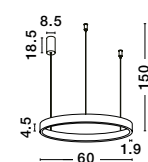

Triac Dimmable

Brushed Gold Aluminium & Acrylic

LED 60 Watt 220 Volt

2552Lm 3000K IP20

Up & Down Light

D: 60 H: 150 cm

WIDTH  
1.9 cm

Adjustable Height