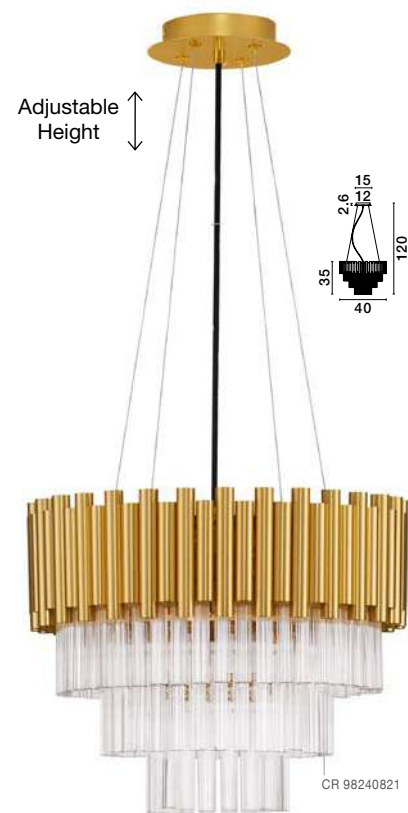

Adjustable Height

**MAGNOLIA - 9824080**

Gold Aluminum & Crystal (96 pcs)  
LED E14 5x5 Watt 230 Volt  
IP20 Bulb Excluded  
D: 39 H1: 35 H2: 120 cm

CR 98240821

CR 98240821

**MAGNOLIA - 9824082**

Gold Aluminum & Crystal (21 pcs)  
LED E14 2x5 Watt 230 Volt  
IP20 Bulb Excluded  
L: 24 W: 16.3 H: 26.5 cm