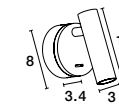

CLIP - 9030201
Sandy White Aluminium
LED Philips 3 Watt
Switch On/Off
190Lm 3000K IP20
D: 8 W: 3.4 H: 11 cm

CLIP - 9030202
Sandy Black Aluminium
LED Philips 3 Watt
Switch On/Off
190Lm 3000K IP20
D: 8 W: 3.4 H: 11 cm

**ANTI
GLARE
NETWORK**

Rotating & Adjustable

LAREDO - 8140521
White Aluminium
Adjustable
Switch On/Off
LED Samsung 3 Watt
190Lm 3000K IP20
L: 11 W: 9 H: 11 cm

Rotating & Adjustable

LAREDO - 8140522
Chrome Aluminium
Adjustable
Switch On/Off
LED Samsung 3 Watt
190Lm 3000K IP20
L: 11 W: 9 H: 11 cm

Rotating & Adjustable

LAREDO - 8140523
Black Aluminium
Adjustable
Switch On/Off
LED Samsung 3 Watt
190Lm 3000K IP20
L: 11 W: 9 H: 11 cm

Rotating & Adjustable

CLIP - 9030203
Satin Brass Aluminium
LED Philips 3 Watt
Switch On/Off
190Lm 3000K IP20
D: 8 W: 3.4 H: 11 cm