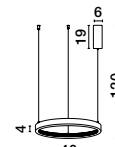

PRESTON - 9285401

Triac Dimmable

Antique Gold Brass
Aluminium & Acrylic
LED 30 Watt 230 Volt
1827Lm 3000K IP20
D: 40 H: 120 cm