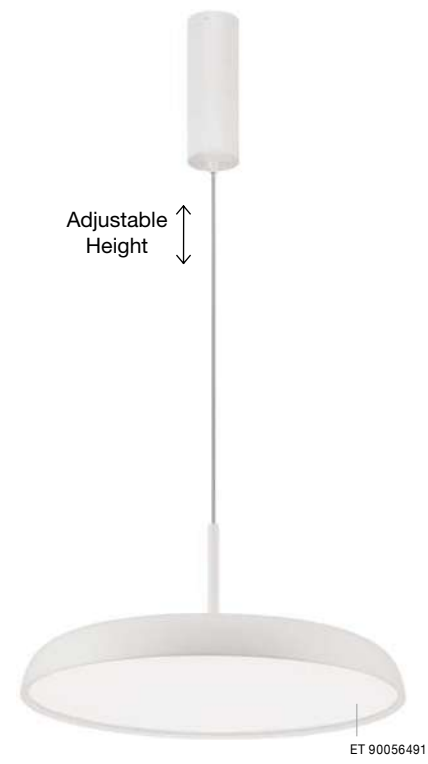

ET 90056491