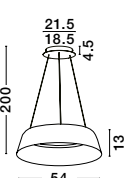

ALBA - 9345657
Triac Dimmable
Sandy White Aluminium Outside
Champaign Gold Inside
LED 53 Watt 230 Volt
1982Lm 3000K IP20
D: 54 H: 200 cm