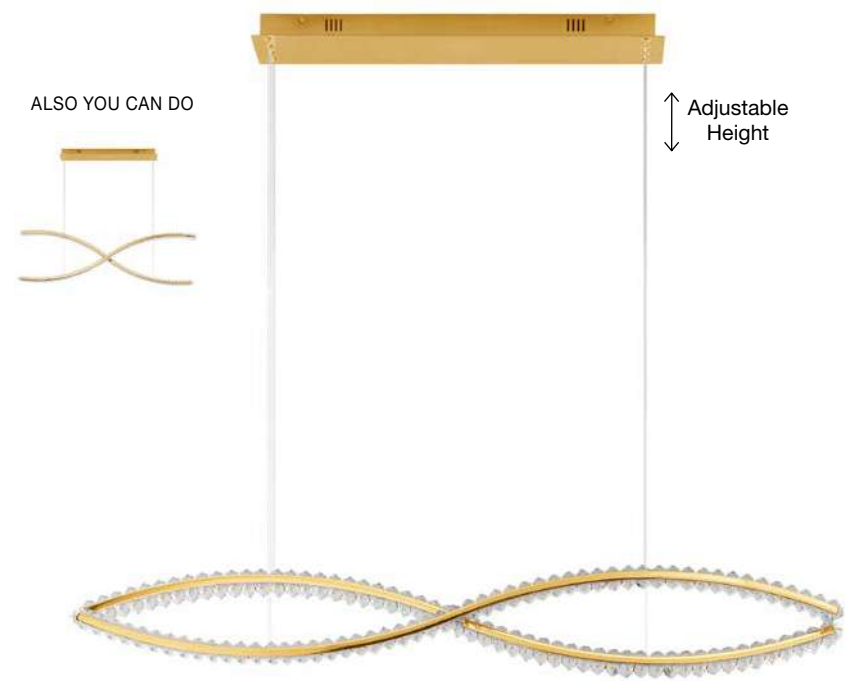

LED WARM WHITE DRIVER INCL.

Adjustable Height

**AURELIA - 9333078**

Triac Dimmable  
 Gold Metal & Crystal  
 LED 43W 230 Volt  
 3351Lm 3500K  
 IP20 Class I  
 L: 100 W: 7.6 H: 150 cm

ALSO YOU CAN DO

Adjustable Height