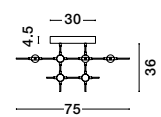

ATOMO - 9180636

Triac Dimmable
Gold Metal & Acrylic
LED 100 Watt 230 Volt
3898Lm 3000K IP20
Included Remote Control
L: 75 W: 69 H: 40.5 cm