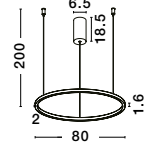

TARQUIN - 9345601

Triac Dimmable
Sandy Black Aluminium
& Acrylic
LED 37 Watt 230 Volt
1274Lm 3000K IP20
D: 60 H: 200 cm

Adjustable
Height