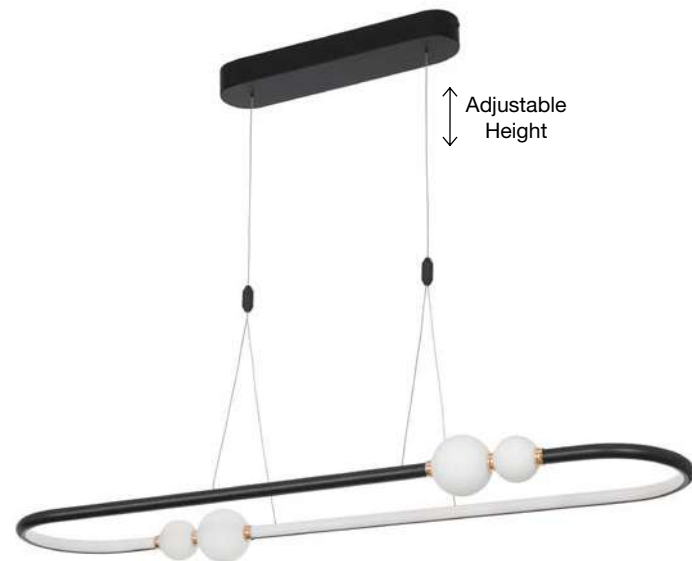

**CELIA - 9820602**  
 Triac Dimmable  
 Satin Gold Aluminium  
 Opal Glass  
 LED 45 Watt 230 Volt  
 4751Lm 3000K IP20  
 L: 100 W: 29 H: 120 cm

9820604-9820602-  
 9820600  
 Included  
 Remote control

**CELIA - 9820600**  
 Triac Dimmable  
 Satin Gold Aluminium  
 Opal Glass  
 LED 37 Watt 230 Volt  
 3812Lm 3000K IP20  
 D: 64 W: 64 H: 120 cm

Adjustable Height

**CELIA - 9820605**  
 Triac Dimmable  
 Black Aluminium  
 Opal Glass  
 LED 29 Watt 230 Volt  
 3203Lm 3000K IP20  
 D: 43 W: 10 H: 120 cm

Adjustable Height

**CELIA - 9820603**  
 Triac Dimmable  
 Black Aluminium  
 Opal Glass  
 LED 45 Watt 230 Volt  
 4751Lm 3000K IP20  
 L: 100 W: 29 H: 120 cm

9820601-9820603-  
 9820605  
 Included  
 Remote control

Adjustable Height

**CELIA - 9820601**  
 Triac Dimmable  
 Black Aluminium  
 Opal Glass  
 LED 37 Watt 230 Volt  
 3812Lm 3000K IP20  
 D: 64 W: 64 H: 120 cm

**BRILLANTE - 9695201**  
Triac Dimmable  
Gold Aluminium & Acrylic  
LED 134W 230 Volt  
8530Lm 3200K  
IP20 Class I  
D: 147 H: 300 cm