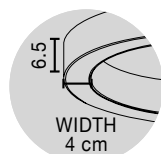

STING . 9558660

Triac Dimmable

Sandy White Aluminium
& Acrylic
LED 60 Watt 230 Volt
3389 Lm 3000K IP20
D: 100 W: 4 H: 6.5 cm