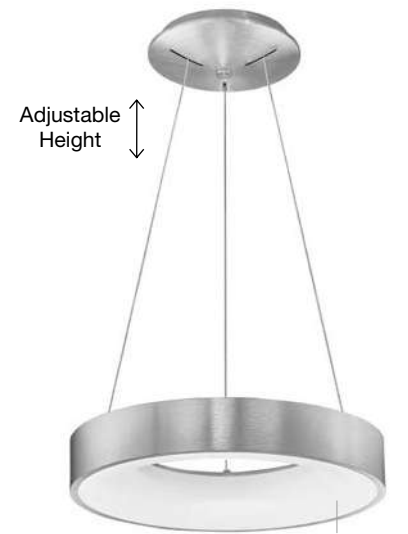

ET 94534301