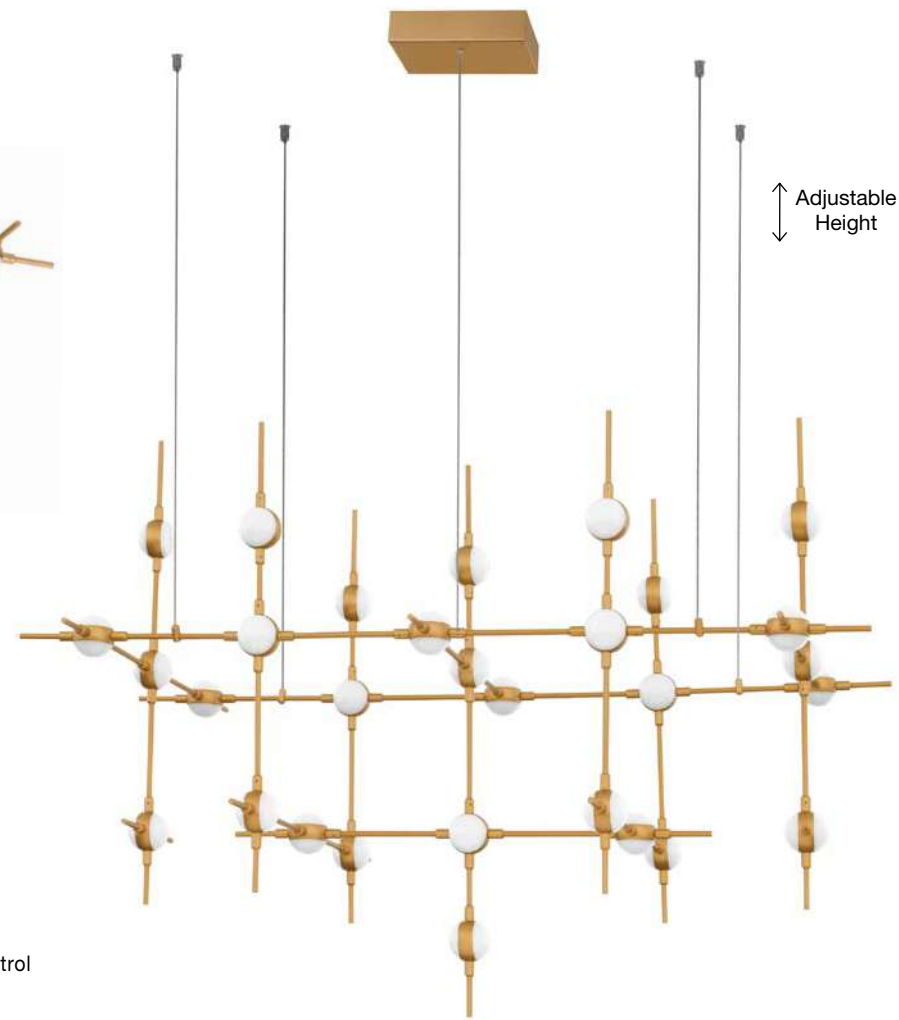

Gold Metal & Acrylic  
 LED 24 Watt 230 Volt  
 1567Lm 3000K IP20  
 L: 51 W: 51 H: 14 cm

**ATOMO - 9180610**

Triac Dimmable  
 Gold Metal & Acrylic  
 LED 25 Watt 230 Volt  
 1644Lm 3000K IP20  
 L: 61 W: 52 H: 14 cm

**ATOMO - 9180636**

Triac Dimmable  
 Gold Metal & Acrylic  
 LED 100 Watt 230 Volt  
 3898Lm 3000K IP20  
 Included Remote Control  
 L: 75 W: 69 H: 40.5 cm

**ATOMO - 9180673**

Gold Metal & Acrylic  
 LED 9 Watt 230 Volt  
 605Lm 3000K IP20  
 L: 31 W: 3.5 H: 40 cm

**ATOMO - 9180618**  
Triac Dimmable

Gold Metal & Acrylic  
LED 51 Watt 230 Volt  
2751Lm 3000K IP20  
L: 75 W: 68 H: 36 cm

9180630  
Included  
Remote control

**ATOMO - 9180630**  
Triac Dimmable

Gold Metal & Acrylic  
LED 84 Watt 230 Volt  
3805Lm 3000K IP20  
Included Remote Control  
L: 106 W: 58.5 H: 150 cm