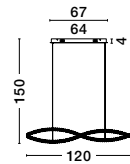

AURELIA - 9019724

Triac Dimmable
Gold Metal & Crystal
LED 95 Watt 230 Volt
12224Lm 3500K
IP20 Class I
L: 120 W: 16 H: 150 cm