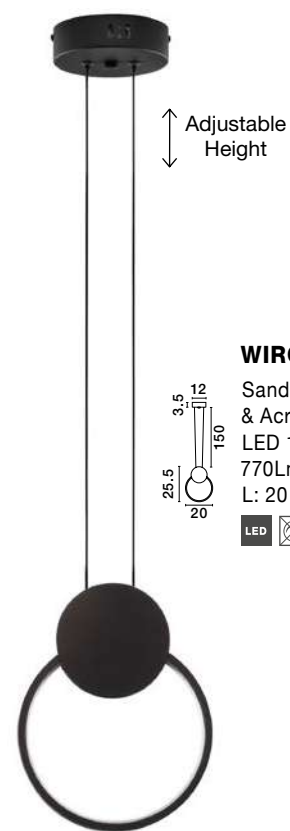

WIRO - 9080131
Sandy Black Aluminium
& Acrylic
LED 11 Watt 230 Volt
770Lm 3000K IP20
L: 20 W: 1 H: 150 cm