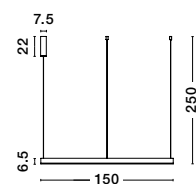

MOTIF - 9530200 · 3000K Triac Dimmable
9530218 · 2700-6000K Changing CCT & Dimming
Sandy White Aluminium & Acrylic
LED 72 Watt 5250Lm
230 Volt IP20
D: 120 H: 250 cm

CONTROLLER - 9530224
Remote control for change CCT & Dimming

MOTIF - 9530203 · 3000K Triac Dimmable
9530221 · 2700-6000K Changing CCT & Dimming
Sandy White Aluminium & Acrylic
LED 80 Watt 6000Lm
230 Volt IP20
D: 150 H: 250 cm