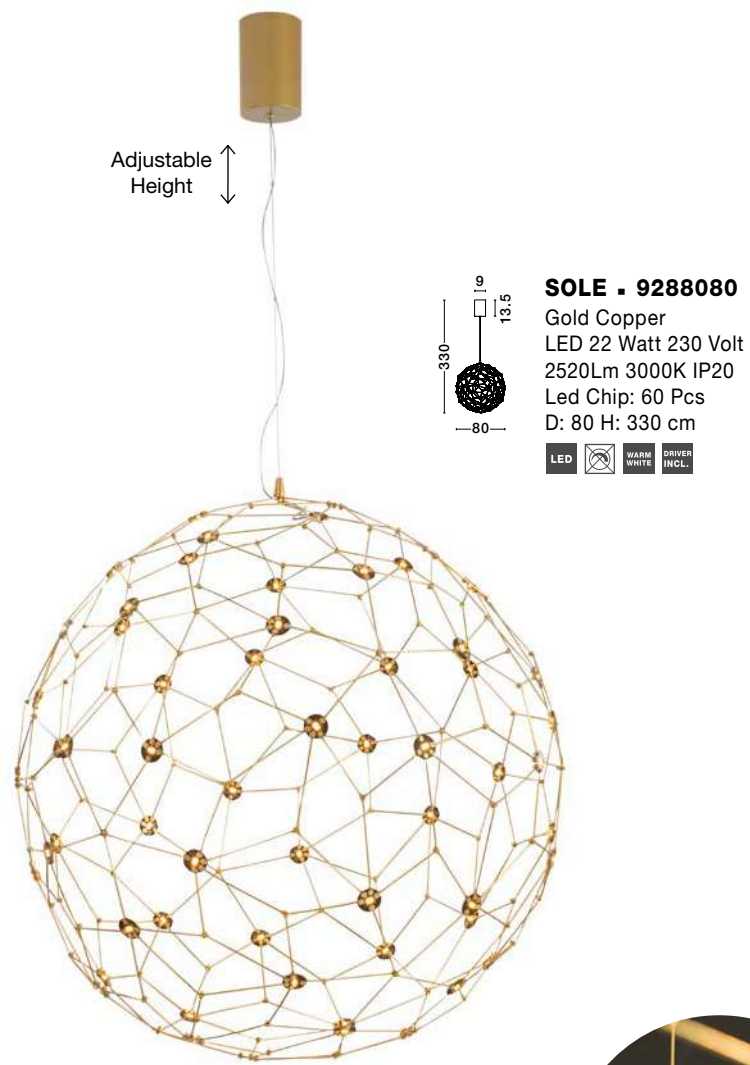

**SOLE - 9288080**  
 Gold Copper  
 LED 22 Watt 230 Volt  
 2520Lm 3000K IP20  
 Led Chip: 60 Pcs  
 D: 80 H: 330 cm

**SOLE - 9186001**  
 Gold Copper  
 LED 22 Watt 230 Volt  
 2651Lm 3000K IP20  
 Led Chip: 60 Pcs  
 D: 60 H: 310 cm

**SOLE - 9186905**  
 Titanium Black Copper  
 LED 21 Watt 230 Volt  
 2403Lm 3000K IP20  
 Led Chip: 60 Pcs  
 D: 40 H: 250 cm

**SOLE - 9186002**  
 Gold Copper  
 LED 21 Watt 230 Volt  
 2403Lm 3000K IP20  
 Led Chip: 60 Pcs  
 D: 40 H: 250 cm