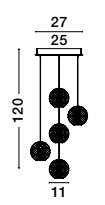

Adjustable Height

BRILLANTE - 9695209
Triac Dimmable
Gold Aluminium & Acrylic
LED 26 Watt 230 Volt
1213Lm 3200K IP20
D: 27 H: 120 cm

LED WARM WHITE DRIVER INCL.