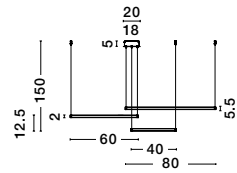

PURPLE - 9210314
Triac Dimmable
Gold Aluminium
& Acrylic
LED 80 Watt 230 Volt
5600Lm 3000K IP20
D: 130 H: 150 cm