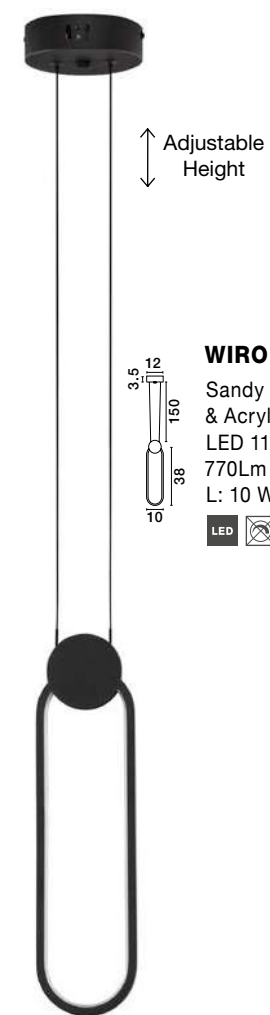

WIRO - 9080131
Sandy Black Aluminium
& Acrylic
LED 11 Watt 230 Volt
770Lm 3000K IP20
L: 20 W: 1 H: 150 cm

WIRO - 9080132
Sandy Black Aluminium
& Acrylic
LED 11 Watt 230 Volt
770Lm 3000K IP20
L: 10 W: 1 H: 38 H2: 150 cm