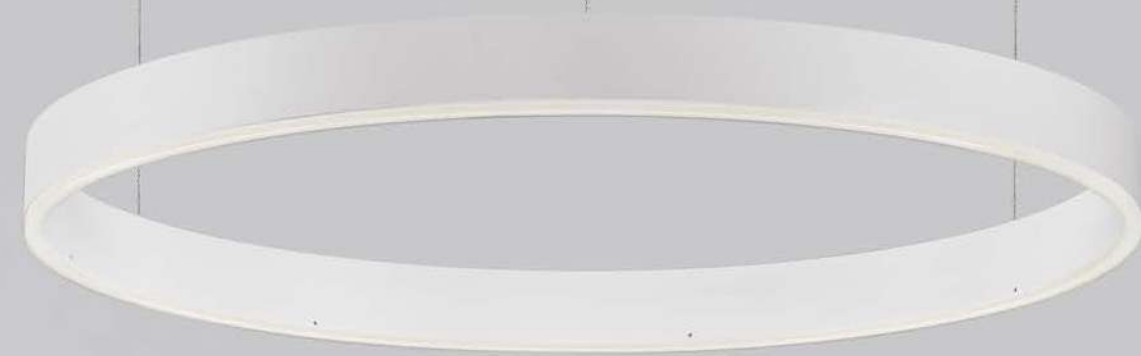

**CONTROLLER - 9530224**

Remote control for change CCT & Dimming

**MOTIF - 9190755** · 3000K Triac Dimmable  
**9530211** · 2700-6000K Changing CCT & Dimming

Sandy White Aluminium & Acrylic  
 LED 60 Watt 4165Lm  
 230 Volt IP20  
 D: 100 H: 200 cm