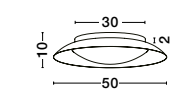

ZANO • 9053821
Triac Dimmable
Golden Leaf Metal
& White Acrylic Diffuser
LED 28 Watt 230 Volt
1400Lm 3000K IP20
D: 50 H: 10 cm