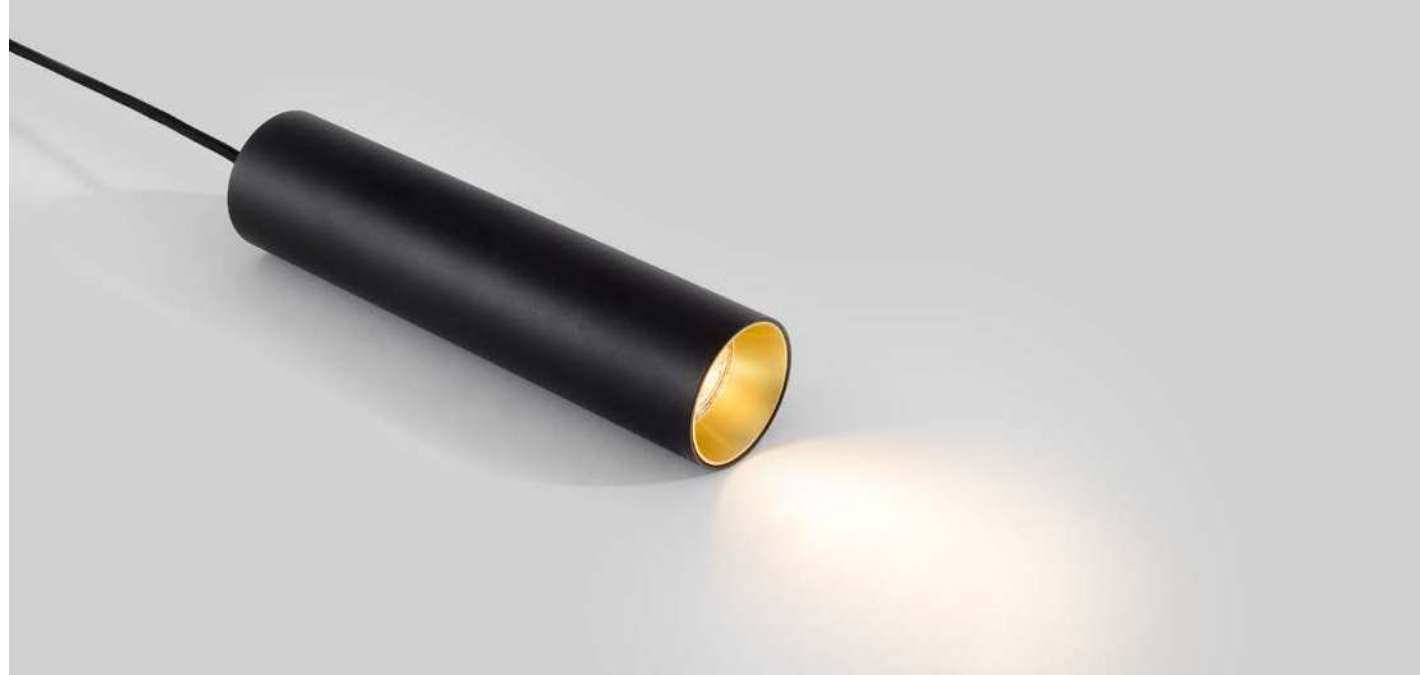

**ESCA - 9387003**

Sandy Black Aluminium  
& Acrylic  
LED GU10 1x10 Watt IP20  
220-240 Volt Bulb Excluded  
D: 6 H1: 30 H2: 150 cm

**ESCA - 9387004**

Sandy White Aluminium  
& Acrylic  
LED GU10 1x10 Watt IP20  
220-240 Volt Bulb Excluded  
D: 6 H1: 30 H2: 150 cm