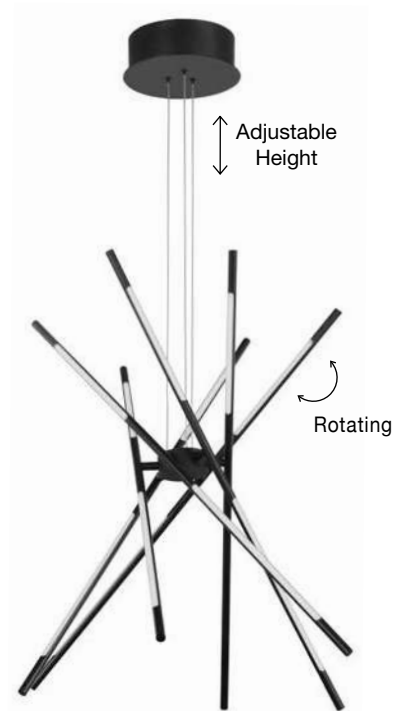

RACCIO - 9695216
Triac Dimmable

Black Metal & Acrylic
LED 109 Watt 230 Volt
6868Lm 3000K IP20
Included Remote Control
L: 180.5 W: 75 H: 200 cm

RACCIO - 9180783
Triac Dimmable

Black Metal & Acrylic
LED 68 Watt 230 Volt
5397Lm 3000K IP20
Included Remote Control
D: 85 H: 31 H2: 120 cm