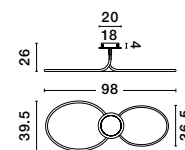

ET 81862011

**DARIUS - 8186203**  
Metal & Acrylic Diffuser  
Coffee Brown Outside  
Matt White Inside  
LED E27 4x12 Watt 230 Volt  
IP20 Bulb Excluded  
D: 40 H: 10 cm

ET 81862011

**DARIUS - 8186202**  
Metal & Acrylic Diffuser  
Black Outside  
Matt White Inside  
LED E27 4x12 Watt 230 Volt  
IP20 Bulb Excluded  
D: 40 H: 10 cm