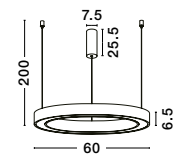

STING - 9558602

Triac Dimmable
Brass Gold Aluminium
& Acrylic
LED 40 Watt 230 Volt
2153Lm 3000K IP20
D: 60 H: 200 cm