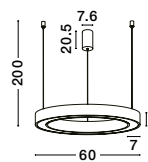

MORBIDO - 9345638

CCT Dimmable
Sandy White Aluminium
& Acrylic
LED 48 Watt 230 Volt
3268Lm 2700K - 4000K IP20
Remote Control Included
D: 60 H: 200 cm