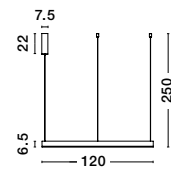

MOTIF - 9530200 · 3000K Triac Dimmable
9530218 · 2700-6000K Changing CCT & Dimming
Sandy White Aluminium & Acrylic
LED 72 Watt 5250Lm
230 Volt IP20
D: 120 H: 250 cm

CONTROLLER - 9530224
Remote control for change CCT & Dimming

MOTIF - 9530203 · 3000K Triac Dimmable
9530221 · 2700-6000K Changing CCT & Dimming
Sandy White Aluminium & Acrylic
LED 80 Watt 6000Lm
230 Volt IP20
D: 150 H: 250 cm