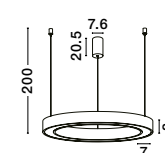

MORBIDO - 9345642
CCT Dimmable
Sandy Black Aluminium
& Acrylic
LED 59 Watt 230 Volt
4076Lm 2700K - 4000K IP20
Remote Control Included
D: 80 H: 200 cm

LED WARM WHITE NEUTRAL WHITE DRIVER INCL.