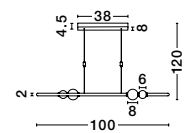

CELIA - 9820603
Triac Dimmable
Black Aluminium
Opal Glass
LED 45 Watt 230 Volt
4751Lm 3000K IP20
L: 100 W: 29 H: 120 cm

9820601-9820603-
9820605
Included
Remote control