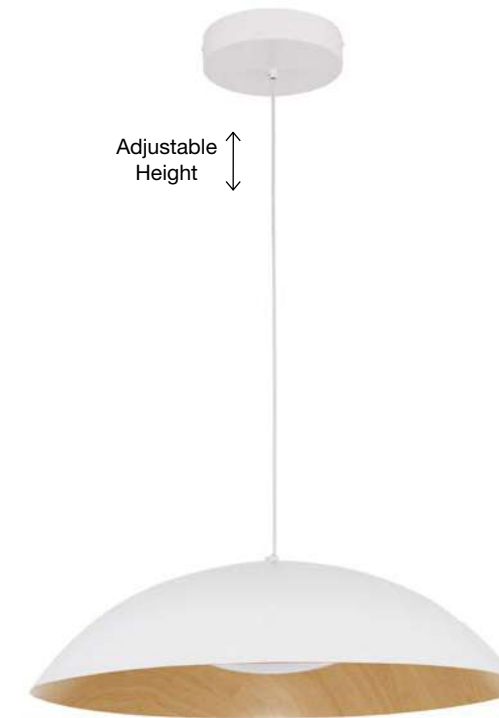

Adjustable
Height

GLIM - 9081280

Triac Dimmable

Sandy White Outside
Natural Wood Inside
Aluminium & Acrylic
LED 42 Watt 230 Volt
2015Lm 3000K IP20
D: 58 H: 120 cm