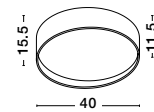

FANO - 71045001
White Aluminium
Acrylic Diffuser
LED 26 Watt 230 Volt
1560Lm 3000K IP20
D: 40 H1: 11.5 H2: 15.5 cm