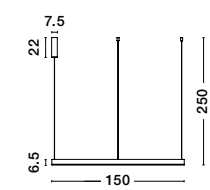

POWER SUPPLY

POWER SUPPLY

Adjustable Height

MOTIF - 9530205 · 3000K Triac Dimmable
9530223 · 2700-6000K Changing CCT & Dimming

Brass Gold Aluminium & Acrylic
LED 80 Watt 6000Lm
230 Volt IP20
D: 150 H: 250 cm

LED DRIVER INCL. CCT 2700-6000K