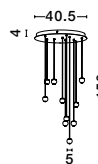

NOCCI - 9303952

Black Aluminium
Black Fabric Wire
LED 48 Watt 230 Volt
1902Lm 3000K IP20
D: 40.5 H: 150 cm