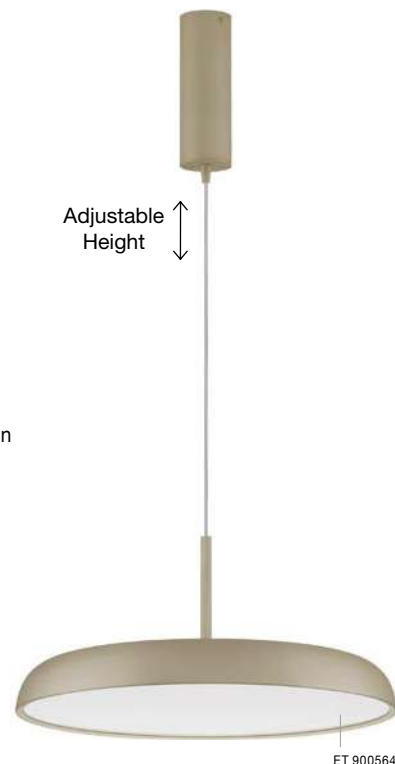

ET 90056491

Included Remote control on CCT model

ET 90056491

LINUS . 9005648 · 3000K Triac Dimmable
9005659 · 2700-4000K CCT Dimmable

Sandy White Aluminium & Acrylic
LED 40 Watt 220-240 Volt
2541Lm IP20
Remote Control Included
D: 45 H: 150 cm

LINUS . 9005649 · 3000K Triac Dimmable
9005660 · 2700-4000K CCT Dimmable

Sandy Black Aluminium & Acrylic
LED 40 Watt 220-240 Volt
2541Lm IP20
Remote Control Included
D: 45 H: 150 cm

LINUS . 9005650 · 3000K Triac Dimmable
9005661 · 2700-4000K CCT Dimmable

Champagne Gold Aluminium & Acrylic
LED 40 Watt 220-240 Volt
2541Lm IP20
Remote Control Included
D: 45 H: 150 cm