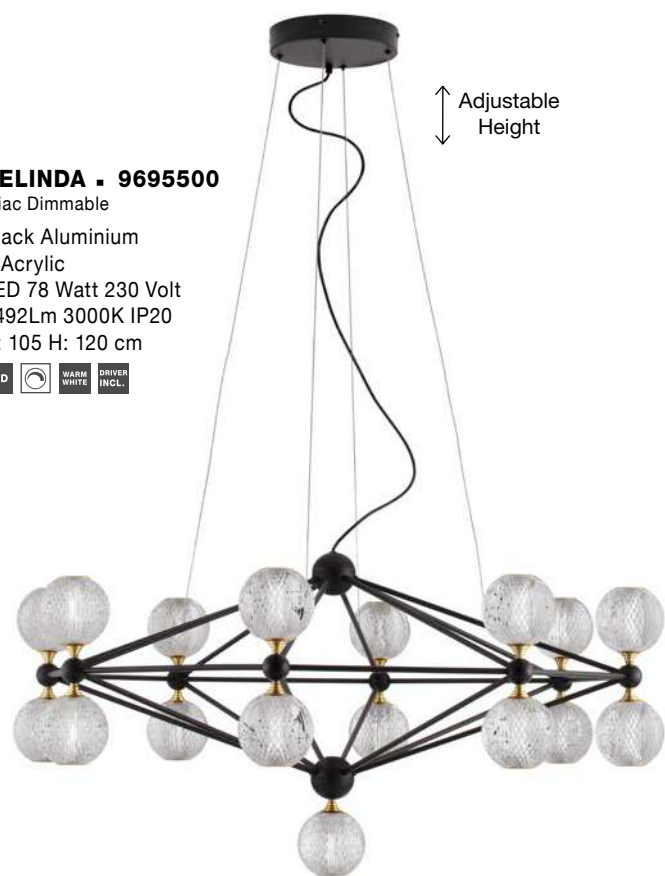

BELINDA . 9695500
Triac Dimmable
Black Aluminium
& Acrylic
LED 78 Watt 230 Volt
4492Lm 3000K IP20
D: 105 H: 120 cm

LED WARM WHITE DRIVER INCL.