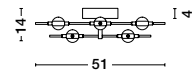

ATOMO - 9180678

Gold Metal & Acrylic
LED 24 Watt 230 Volt
1567Lm 3000K IP20
L: 51 W: 51 H: 14 cm