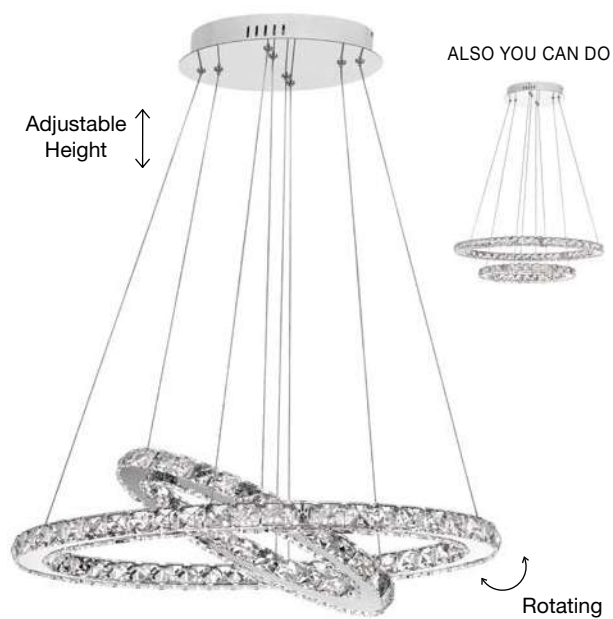

CELINE - 7403001
Chrome Aluminium
& Crystal Adjustable
LED 40 Watt 230 Volt
2400Lm 3500K IP20
L: 64 W: 44 H: 120 cm