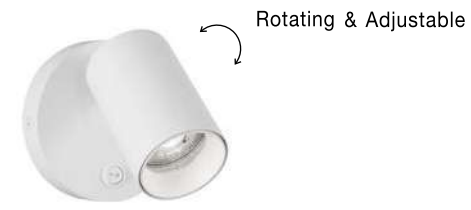

NET - 9011921

Sandy White Aluminium
Switch On/Off
LED GU10 1x10 Watt IP20
220-240 Volt Bulb Excluded
D: 5.7 H: 9 H2: 10.5 cm