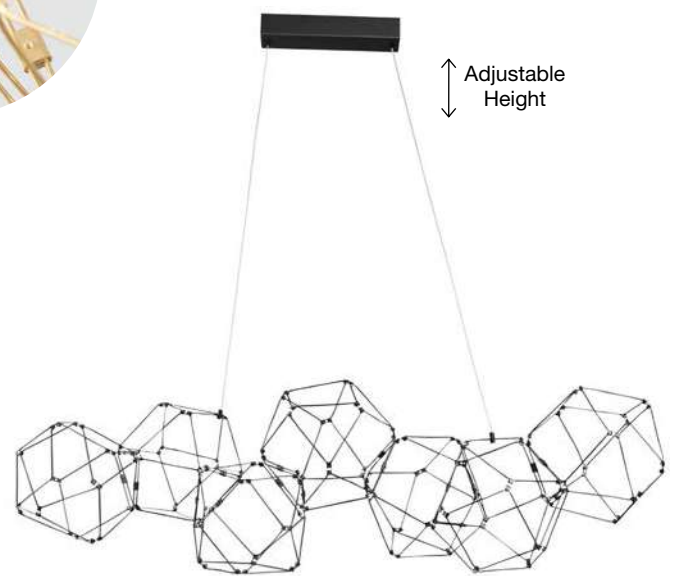

Adjustable Height

**NEBULA - 9186814**

Gold Copper  
 LED 58 Watt 230 Volt  
 3906Lm 3000K IP20  
 Led Chip: 168 Pcs  
 L: 163 W: 54 H: 120 cm

Adjustable Height

Adjustable Height

**NEBULA - 9186807**

Gold Copper  
 LED 34 Watt 230 Volt  
 2711Lm 3000K IP20  
 Led Chip: 84 Pcs  
 L: 108 W: 32 H: 120 cm

**NEBULA - 9186902**

Titanium Black Copper  
 LED 34 Watt 230 Volt  
 2711Lm 3000K IP20  
 Led Chip: 84 Pcs  
 L: 108 W: 32 H: 120 cm

**NEBULA . 9695211**  
 Gold Copper  
 LED 25 Watt 230 Volt  
 2049Lm 3000K IP20  
 Led Chip: 60 Pcs  
 L: 84 W: 22 H: 110 cm