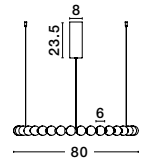

PERLA - 9695231
Triac Dimmable
Gold Metal & Opal Glass
LED 72 Watt 230 Volt
6492Lm 3000K IP20
Included Remote Control
D: 80 H: 200 cm