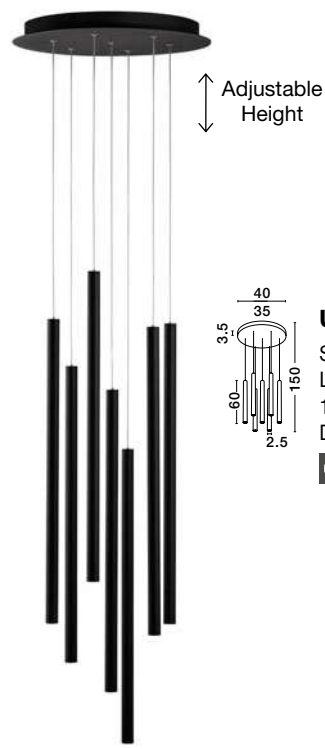

**AMADEO - 9118106**

Sandy Black Aluminium  
& Acrylic  
Switch On/Off  
LED 6 Watt 230 Volt  
380Lm 3000K IP20  
D1: 10 D2: 9 H: 400 cm

**AMADEO - 9118635**

Sandy Black Aluminium  
& Acrylic  
Switch On/Off  
LED 36 Watt 230 Volt  
2280Lm 3000K IP20  
D1: 15 D2: 9 H: 400 cm