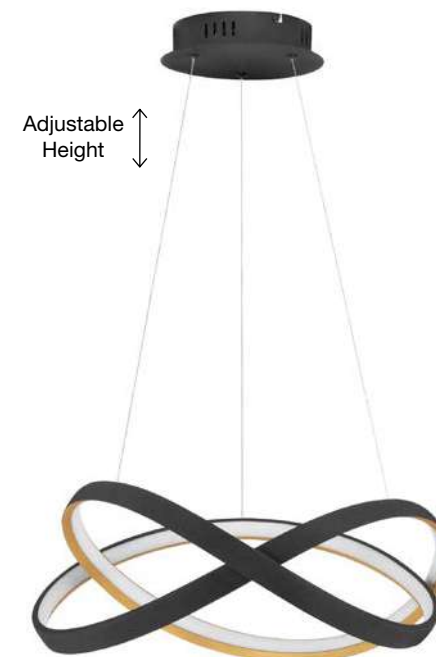

Included
Remote control on
CCT model