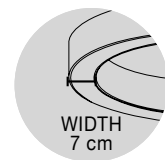

9345638-9345641-9345644
Included
Remote control