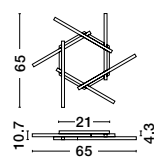

HYDE - 9005651

Triac Dimmable

Brushed Gold & Black Aluminium & Acrylic
LED 38 Watt 220-240 Volt
1993Lm 3000K IP20
D: 65 H: 10.7 cm