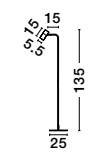

PONGO - 9010226

Sandy Black & Gold Aluminium
LED GU10 1x10 Watt
220-240 Volt
IP20 Bulb Excluded
Cable Length: 180 cm
L: 25 H: 135 cm