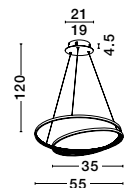

GRANIA - 9818510

Triac Dimmable
Matt Gold Aluminium & Acrylic
LED 25 Watt 230 Volt
1900Lm 3000K IP20
D: 55 H: 120 cm