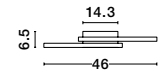

BILBAO - 8160162

White Aluminium & Acrylic
LED 25 Watt 230 Volt
1600Lm 3000K IP20
L: 46 W: 46 H: 6.5 cm