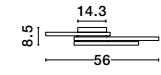

BILBAO - 8160161

White Aluminium & Acrylic
LED 42 Watt 230 Volt
2650Lm 3000K IP20
L: 56 W: 56 H: 8.5 cm