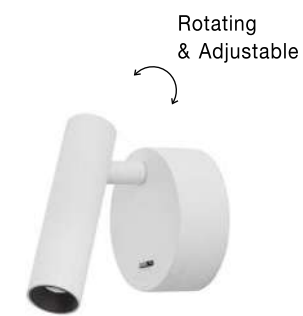

CLIP - 9030201
Sandy White Aluminium
LED Philips 3 Watt
Switch On/Off
190Lm 3000K IP20
D: 8 W: 3.4 H: 11 cm

CLIP - 9030202
Sandy Black Aluminium
LED Philips 3 Watt
Switch On/Off
190Lm 3000K IP20
D: 8 W: 3.4 H: 11 cm

**ANTI
GLARE
NETWORK**

Rotating & Adjustable

LAREDO - 8140521
White Aluminium
Adjustable
Switch On/Off
LED Samsung 3 Watt
190Lm 3000K IP20
L: 11 W: 9 H: 11 cm

Rotating & Adjustable

LAREDO - 8140522
Chrome Aluminium
Adjustable
Switch On/Off
LED Samsung 3 Watt
190Lm 3000K IP20
L: 11 W: 9 H: 11 cm

Rotating & Adjustable

LAREDO - 8140523
Black Aluminium
Adjustable
Switch On/Off
LED Samsung 3 Watt
190Lm 3000K IP20
L: 11 W: 9 H: 11 cm

Rotating & Adjustable

CLIP - 9030203
Satin Brass Aluminium
LED Philips 3 Watt
Switch On/Off
190Lm 3000K IP20
D: 8 W: 3.4 H: 11 cm