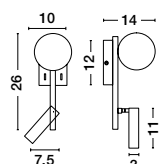

JOLINE - 9919530
Sandy Black Metal & Aluminium
White Opal Glass
Switch On/Off
LED G9 1x5 Watt 450 Lm
Samsung 1x3 Watt 200Lm
230 Volt 3200K IP20
L: 14 W: 10 H: 26 cm