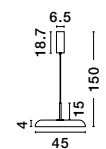

LINUS . 9005649 · 3000K Triac Dimmable
9005660 · 2700-4000K CCT Dimmable

Sandy Black Aluminium & Acrylic
LED 40 Watt 220-240 Volt
2541Lm IP20
Remote Control Included
D: 45 H: 150 cm