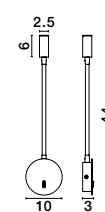

JACO - 8140321

White Aluminium
Adjustable
Switch On/Off
LED Samsung 3 Watt
190Lm 3000K IP20
L: 10 W: 3 H: 44 cm