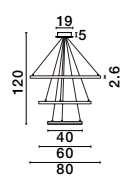

LED WARM WHITE DRIVER INCL.