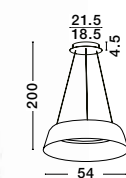

ALBA - 9345656
Triac Dimmable
Sandy Black Aluminium Outside
Champaign Gold Inside
LED 42 Watt 230 Volt
1279Lm 3000K IP20
D: 42 H: 200 cm

Adjustable Height

ALBA - 9345655
Triac Dimmable
Sandy White Aluminium Outside
Champaign Gold Inside
LED 42 Watt 230 Volt
1279Lm 3000K IP20
D: 42 H: 200 cm

Adjustable Height

ALBA - 9345658
Triac Dimmable
Sandy Black Aluminium Outside
Champaign Gold Inside
LED 53 Watt 230 Volt
1982Lm 3000K IP20
D: 54 H: 200 cm

Adjustable Height

ALBA - 9345657
Triac Dimmable
Sandy White Aluminium Outside
Champaign Gold Inside
LED 53 Watt 230 Volt
1982Lm 3000K IP20
D: 54 H: 200 cm