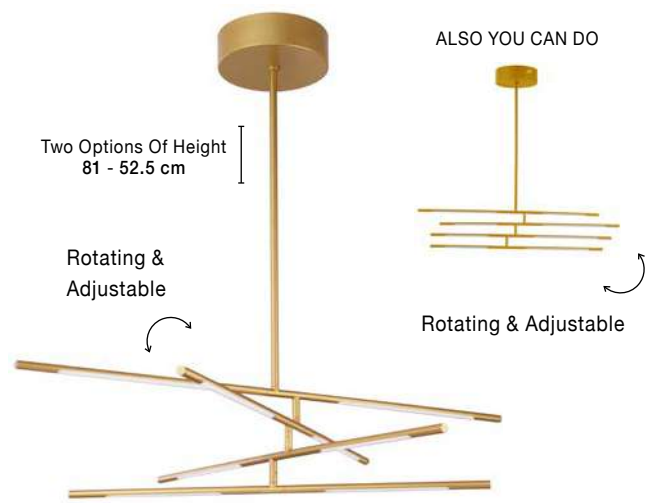

Black Metal & Acrylic  
LED 68 Watt 230 Volt  
5397Lm 3000K IP20  
Included Remote Control  
D: 85 H: 31 H2: 120 cm

**RACCIO - 9180781**

Triac Dimmable  
Brass Gold Metal & Acrylic  
LED 48 Watt 230 Volt  
3633Lm 3000K IP20  
Included Two parts  
Of Metal 33 & 43 cm  
L: 84 W: 80 H: 81 cm