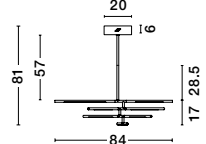

RACCIO - 9180780
Triac Dimmable
Black Metal & Acrylic
LED 48 Watt 230 Volt
3633Lm 3000K IP20
Included Two parts
Of Metal 33 & 43 cm
L: 84 W: 80 H: 81 cm