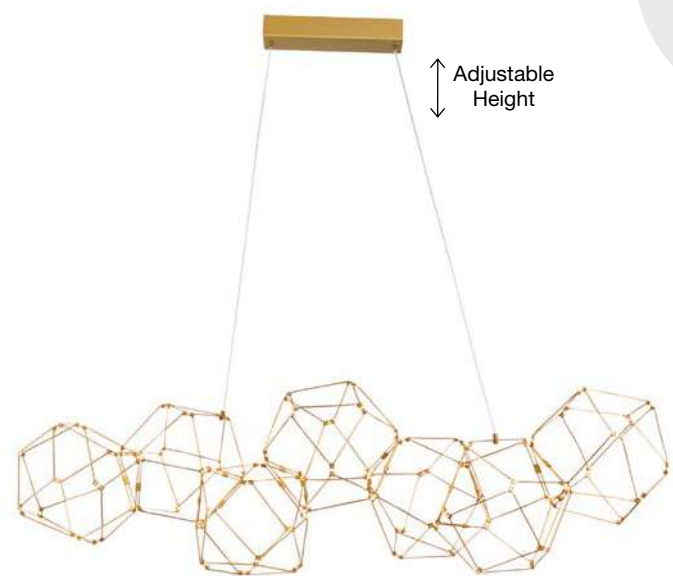

**SOLE - 9186905**  
 Titanium Black Copper  
 LED 21 Watt 230 Volt  
 2403Lm 3000K IP20  
 Led Chip: 60 Pcs  
 D: 40 H: 250 cm

**SOLE - 9186002**  
 Gold Copper  
 LED 21 Watt 230 Volt  
 2403Lm 3000K IP20  
 Led Chip: 60 Pcs  
 D: 40 H: 250 cm

Adjustable Height

**NEBULA - 9186814**

Gold Copper  
 LED 58 Watt 230 Volt  
 3906Lm 3000K IP20  
 Led Chip: 168 Pcs  
 L: 163 W: 54 H: 120 cm

Adjustable Height

Adjustable Height

**NEBULA - 9186807**

Gold Copper  
 LED 34 Watt 230 Volt  
 2711Lm 3000K IP20  
 Led Chip: 84 Pcs  
 L: 108 W: 32 H: 120 cm