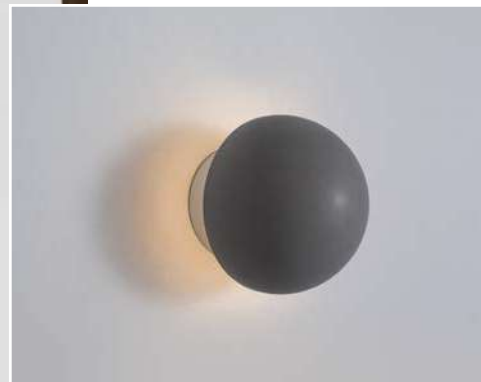

NETUNE . 9831050
White Gypsum
& White Alumimium
LED 6 Watt 220-240 Volt
160Lm 3000K IP20
D: 11 W: 9.6 H: 7.5 cm

LED ☒ WARM WHITE ☒ DRIVER INCL.

NETUNE . 9831051
Gray Concrete
& White Alumimium
LED 6 Watt 220-240 Volt
160Lm 3000K IP20
D: 11 W: 9.6 H: 7.5 cm

LED ☒ WARM WHITE ☒ DRIVER INCL.

GL 9577010

ZERO . 9577010
Gray Concrete
& Opal Glass
LED G9 1x5 Watt 230 Volt
IP20 Bulb Excluded
D: 10 H: 20 cm

BULB EXCL. ☒

GL 95770101

ZERO . 9577011
White Gypsum
& Opal Glass
LED G9 1x5 Watt 230 Volt
IP20 Bulb Excluded
D: 10 H: 20 cm

BULB EXCL. ☒