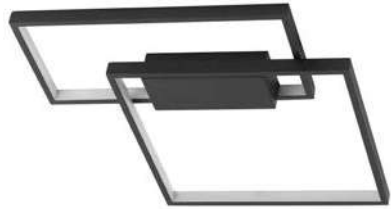

PORTO - 9364033

Triac Dimmable

Sandy Black Steel Aluminium & Acrylic
LED 30 Watt 230 Volt
2030Lm 3000K IP20
L: 45 W:45 H: 4 cm