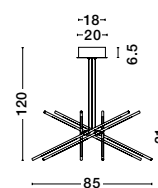

RACCIO - 9180783
Triac Dimmable

Black Metal & Acrylic
LED 68 Watt 230 Volt
5397Lm 3000K IP20
Included Remote Control
D: 85 H: 31 H2: 120 cm