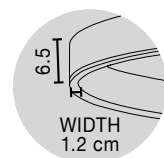

CONTROLLER . 9530224

Remote control for change CCT & Dimming