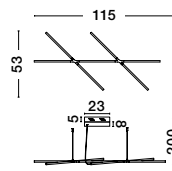

Adjustable Height ↑↓

**RACCIO - 9695213**  
 Triac Dimmable  
 Black Metal & Acrylic  
 LED 27 Watt 230 Volt  
 1308Lm 3000K IP20  
 L: 115 W: 53 H: 200 cm

ALSO YOU CAN DO

Two Options Of Height  
 81 - 52.5 cm