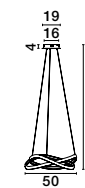

Included
Remote control on
CCT model