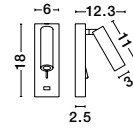

**ROOM - 9183311**

White Aluminium & Opal Glass  
Switch On/Off  
LED Samsung 6 Watt 230 Volt  
360Lm 3000K IP20  
L: 32.2 W: 12 H: 17.8 cm

**FUSE - 9170102**

Black Aluminium  
Adjustable  
Switch On/Off - USB Charger  
LED Samsung 3 Watt  
210Lm 3000K IP20  
L: 6 W: 12.3 H: 18 cm