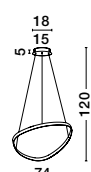

ARIES - 9357064

Triac Dimmable
Sandy Black Aluminium
& Acrylic
LED 33 Watt 230 Volt
2177Lm 3000K IP20
D: 74 H: 120 cm