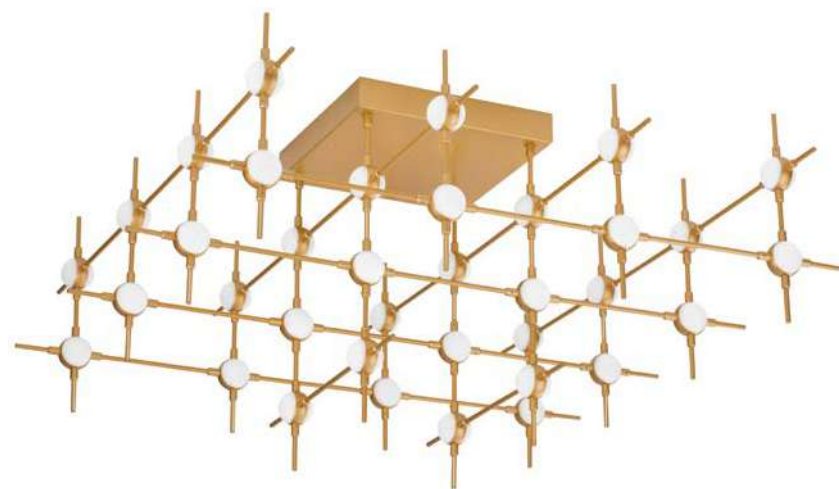

ATOMO - 9180610

Triac Dimmable
Gold Metal & Acrylic
LED 25 Watt 230 Volt
1644Lm 3000K IP20
L: 61 W: 52 H: 14 cm