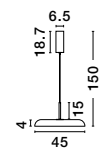

ET 90056491

LINUS . 9005648 · 3000K Triac Dimmable
9005659 · 2700-4000K CCT Dimmable

Sandy White Aluminium & Acrylic
LED 40 Watt 220-240 Volt
2541Lm IP20
Remote Control Included
D: 45 H: 150 cm