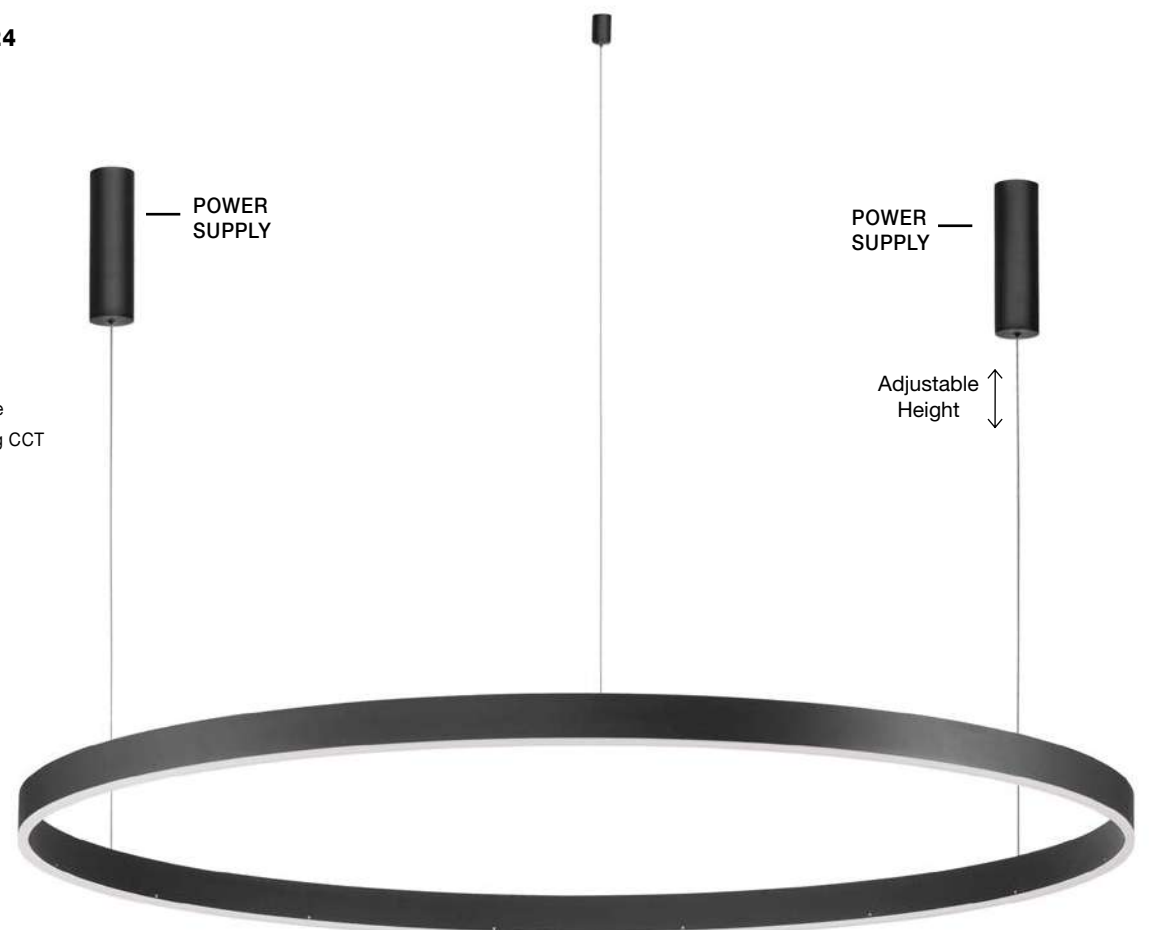

POWER SUPPLY

Adjustable Height

MOTIF . 9530201 - 3000K Triac Dimmable
9530219 - 2700-6000K Changing CCT & Dimming

Sandy Black Aluminium & Acrylic
LED 72 Watt 5250Lm
230 Volt IP20
D: 120 H: 250 cm

CONTROLLER . 9530224
Remote control for change CCT & Dimming

POWER SUPPLY

POWER SUPPLY

Adjustable Height

MOTIF . 9530204 - 3000K Triac Dimmable
9530222 - 2700-6000K Changing CCT & Dimming

Sandy Black Aluminium & Acrylic
LED 80 Watt 6000Lm
230 Volt IP20
D: 150 H: 250 cm