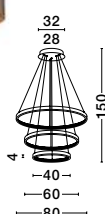

PRESTON - 9862853

Triac Dimmable
Antique Gold Brass
Aluminium & Acrylic
LED 112 Watt 230 Volt
4731Lm 3000K IP20
D: 80 H: 150 cm