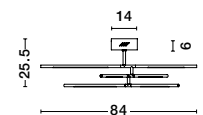

RACCIO - 9180762

Triac Dimmable
Brass Gold Metal & Acrylic
LED 32 Watt 230 Volt
2304Lm 3000K IP20
L: 84 W: 77 H: 25.5 cm