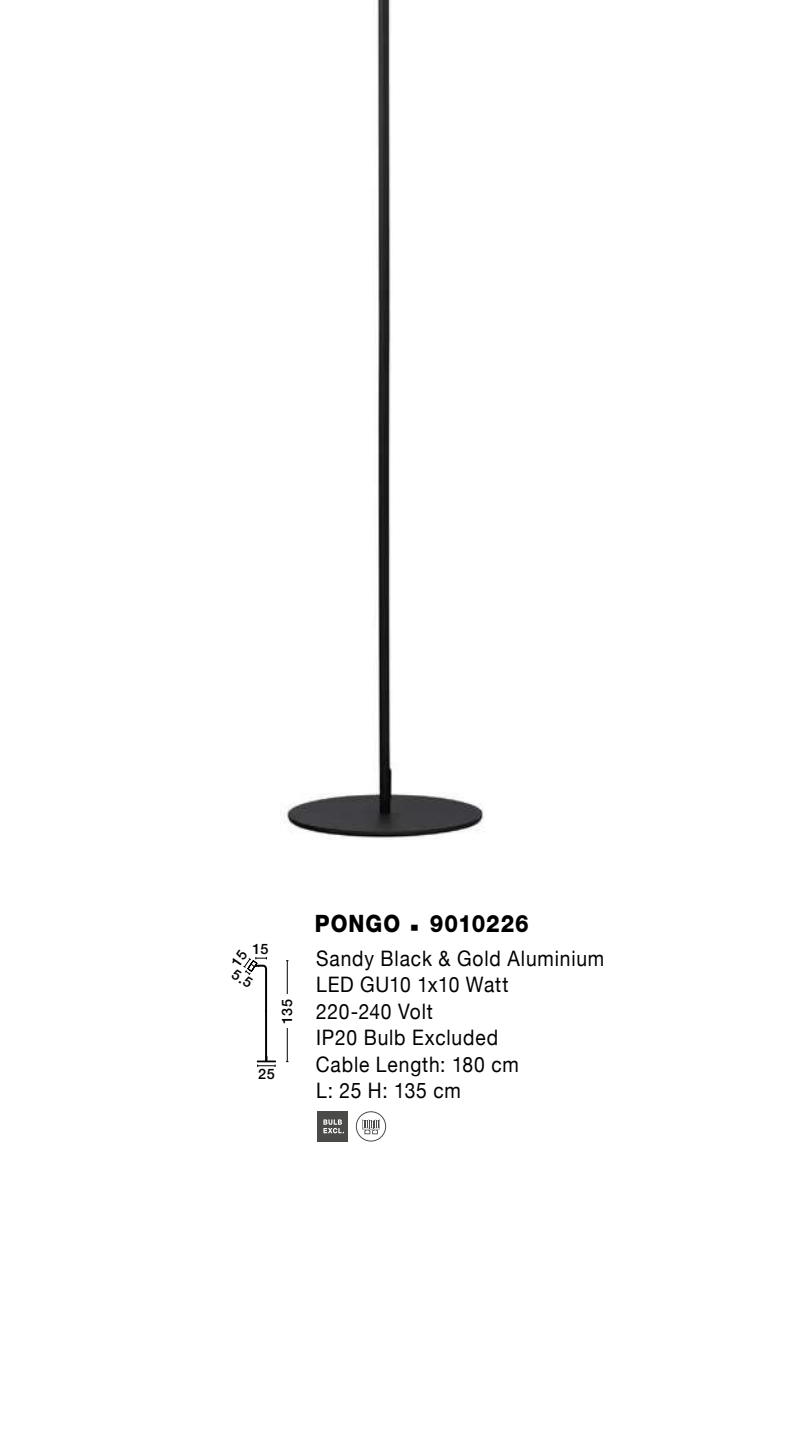

PONGO - 9010221

Sandy Black & Gold Aluminium
LED GU10 1x10 Watt
220-240 Volt
IP20 Bulb Excluded
D: 10.5 H: 18 cm

PONGO - 9010225

Sandy Black & Gold Aluminium
LED GU10 1x10 Watt
220-240 Volt
IP20 Bulb Excluded
Cable Length: 165 cm
D: 16 H: 55 cm

PONGO - 9010226

Sandy Black & Gold Aluminium
LED GU10 1x10 Watt
220-240 Volt
IP20 Bulb Excluded
Cable Length: 180 cm
L: 25 H: 135 cm