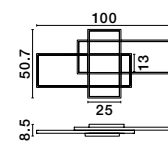

Sandy Black Aluminium
& Acrylic
LED 58 Watt 220-240 Volt
3455Lm IP20
Included Remote Control
L: 100 W: 50.7 H: 8.5 cm

CLEA - 9756721 · Changing CCT & Dimming
(2700-3500-5000K)

Sandy White Aluminium
& Acrylic
LED 58 Watt 220-240 Volt
3455Lm IP20
Included Remote Control
L: 100 W: 50.7 H: 8.5 cm

9756719-9756720-9756721
Included
Remote control