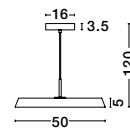

VETRO - 910621

Matt White Aluminium & Acrylic
LED 35 Watt 230 Volt
2662Lm 3000K IP20
D: 50 H: 120 cm

LED WARM WHITE DRIVER INCL.