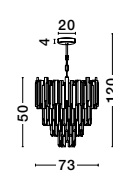

GRANE - 9050110

Gold Metal & Crystal
LED E14 12x5 Watt 230 Volt
IP20 Bulb Excluded
D: 73 H1: 50 H2: 120 cm