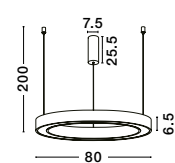

STING - 9558604
Triac Dimmable
Sandy Black Aluminium & Acrylic
LED 50 Watt 230 Volt
2968Lm 3000K IP20
D: 80 H: 200 cm