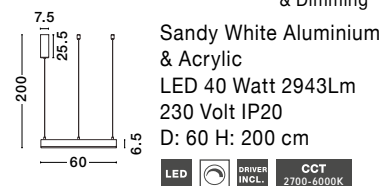

Brass Gold Aluminium & Acrylic  
 LED 80 Watt 6000Lm  
 230 Volt IP20  
 D: 150 H: 250 cm

LED DRIVER INCL. CCT 2700-6000K

**MOTIF - 9190740** · 3000K Triac Dimmable  
**9530209** · 2700-6000K Changing CCT & Dimming