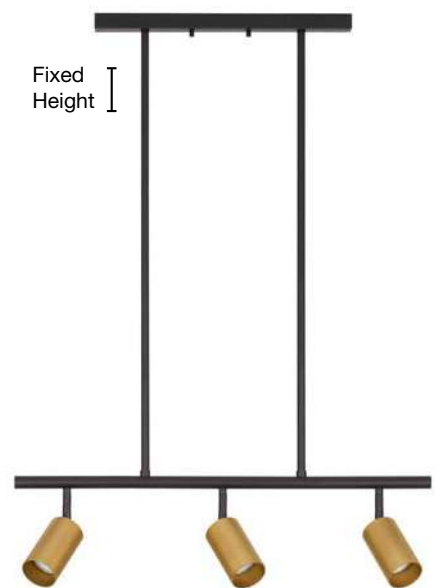

Fixed Height

POGNO - 9111458
Black & Gold Aluminium
LED GU10 3x10 Watt 230 Volt
IP20 Bulb Excluded
L: 72 H: 87.5 cm