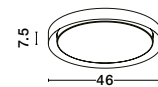

TROY - 9053591

Triac Dimmable

Matt White Metal
& Acrylic Diffuser
LED 40 Watt 230 Volt
2200Lm 3000K IP20
D: 46 H: 7.5 cm