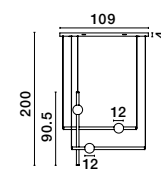

NEUTRON - 9054453

Triac Dimmable
Gold Aluminium
& Acrylic
LED 59 Watt 230 Volt
3687Lm 3000K IP20
L: 109 W: 20 H: 200 cm