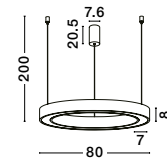

MORBIDO - 9345641

CCT Dimmable
Sandy White Aluminium
& Acrylic
LED 59 Watt 230 Volt
4076Lm 2700K - 4000K IP20
Remote Control Included
D: 80 H: 200 cm