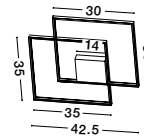

PORTO - 9364036

Triac Dimmable

Sandy White Steel Aluminium & Acrylic
LED 30 Watt 230 Volt
2030Lm 3000K IP20
L: 42.5 W:42.5 H: 6 cm