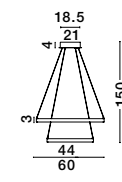

LEON - 8100281
Gold Leaf Aluminium
& Acrylic
LED 67 Watt 230 Volt
3643Lm 3000K IP20
D1: 60 D2: 44 H: 150 cm