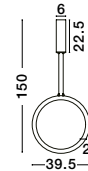

Adjustable
Height

CHANGE • 9070166
Triac Dimmable
Brass Gold Aluminium
& Acrylic
LED 26 Watt 230 Volt
741Lm 3000K IP20
D: 39.5 H: 150 cm