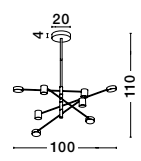

NORDIK - 9080122
Triac Dimmable

Black Aluminium
& Acrylic
LED 40 Watt 230 Volt
690Lm 3000K IP20
D: 100 H: 110 cm