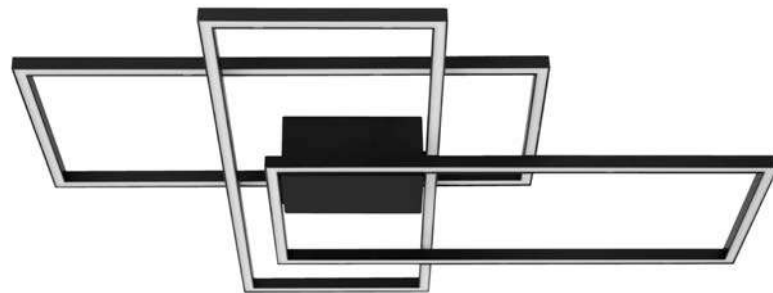

BILBAO - 9508431

Triac Dimmable
Matt Black Aluminium & Acrylic
LED 55 Watt 230 Volt
3550Lm 3000K IP20
L: 90 W: 67 H: 9 cm