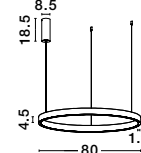

Adjustable Height

WIDTH
1.9 cm

ELOWEN - 9345666
Triac Dimmable
Brushed Silver Aluminium & Acrylic
LED 77 Watt 220 Volt
3326Lm 3000K IP20
Up & Down Light
D: 80 H: 150 cm