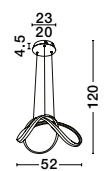

LED WARM WHITE DRIVER INCL.