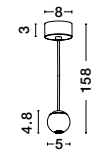

NOCCI - 9103211

White Aluminium
White Fabric Wire
LED 4 Watt 230 Volt
290Lm 3000K IP20
D: 5 H: 158 cm