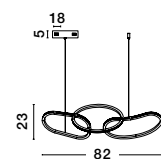

GIRISH . 9248110

Triac Dimmable
Gold Stainless Steel & Acrylic
LED 41 Watt 230 Volt
2000Lm 3000K IP20
L: 82 W: 23 H: 120 cm