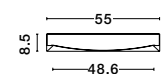

ET 98184521

LUTON - 9818453
Sandy White Aluminium
Matt White Acrylic Diffuser
LED 47 Watt 230 Volt
3525Lm 3000K IP20
D: 55 H: 8.5 cm

ET 98184521

LUTON - 9818452
Sandy Black Aluminium
Matt White Acrylic Diffuser
LED 47 Watt 230 Volt
3525Lm 3000K IP20
D: 55 H: 8.5 cm

ET 98184521

LUTON - 9818451
Coffee Brown Aluminium
Matt White Acrylic Diffuser
LED 47 Watt 230 Volt
3525Lm 3000K IP20
D: 55 H: 8.5 cm

ET 90812701

VELA - 9081270
Triac Dimmable
Sandy Black Outside
Coffee Inside
Aluminium & Acrylic
LED 30 Watt 230 Volt
1665Lm 3000K IP20
D: 45 H: 9.5 cm

ET 90812701

VELA - 9081260
Triac Dimmable
Sandy White Outside
Coffee Inside
Aluminium & Acrylic
LED 30 Watt 230 Volt
1665Lm 3000K IP20
D: 45 H: 9.5 cm