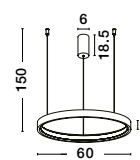

PERRINE . 9345619
Triac Dimmable
Brushed Gold Aluminium & Acrylic
LED 40 Watt 230 Volt
2800Lm 3000K IP20
D: 60 H: 150 cm

WIDTH
2 cm