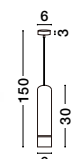

ESCA - 9387004

Sandy White Aluminium
& Acrylic
LED GU10 1x10 Watt IP20
220-240 Volt Bulb Excluded
D: 6 H1: 30 H2: 150 cm