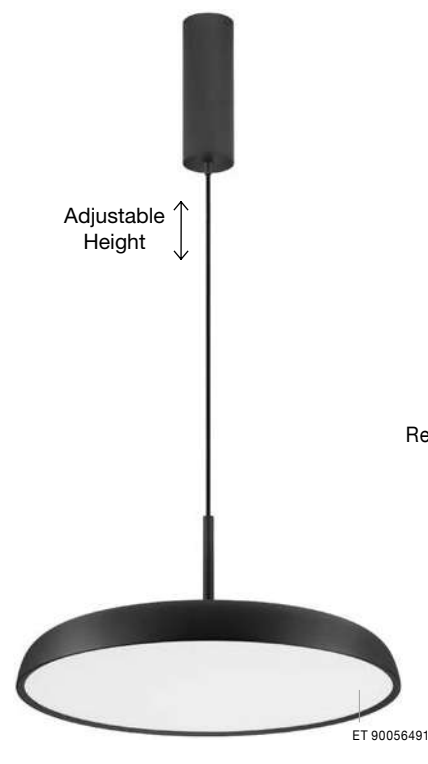

ET 90056491

ET 90056491

Included Remote control on CCT model

ET 90056491

LINUS . 9005648 · 3000K Triac Dimmable
9005659 · 2700-4000K CCT Dimmable

Sandy White Aluminium & Acrylic
LED 40 Watt 220-240 Volt
2541Lm IP20
Remote Control Included
D: 45 H: 150 cm

LINUS . 9005649 · 3000K Triac Dimmable
9005660 · 2700-4000K CCT Dimmable

Sandy Black Aluminium & Acrylic
LED 40 Watt 220-240 Volt
2541Lm IP20
Remote Control Included
D: 45 H: 150 cm

LINUS . 9005650 · 3000K Triac Dimmable
9005661 · 2700-4000K CCT Dimmable

Champagne Gold Aluminium & Acrylic
LED 40 Watt 220-240 Volt
2541Lm IP20
Remote Control Included
D: 45 H: 150 cm