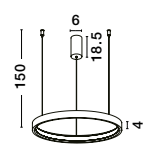

PERRINE - 9345613

Triac Dimmable
Sandy White Aluminium
& Acrylic
LED 22 Watt 230 Volt
1540Lm 3000K IP20
D: 40 H: 150 cm