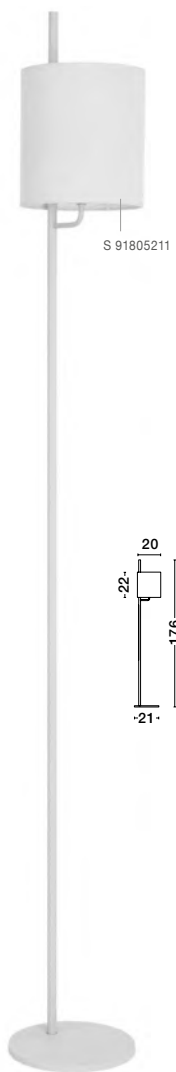

YAMA - 9180521

White Fabric Shade
& White Aluminium
Switch On/Off
LED E27 1x12 Watt 230 Volt
IP20 Bulb Excluded
Cable Length: 192 cm
D: 20 H: 22 H2: 176 cm