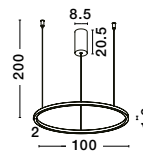

TARQUIN . 9345610

Triac Dimmable
Brass Gold Aluminium
& Acrylic
LED 59 Watt 230 Volt
2144Lm 3000K IP20
D: 100 H: 200 cm