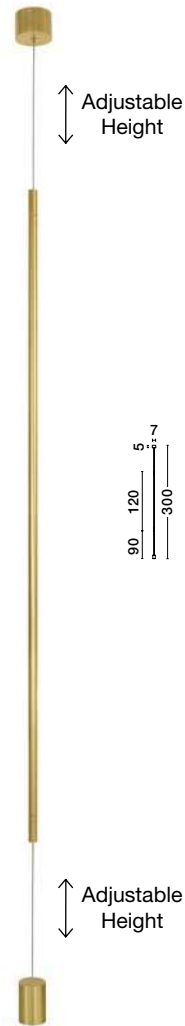

Adjustable Height

ELETTRA - 9088106

Brass Gold Aluminium
LED 20 Watt 230 Volt
698Lm 3000K IP20
D: 7 H1: 120 H2: 300 cm

Adjustable Height