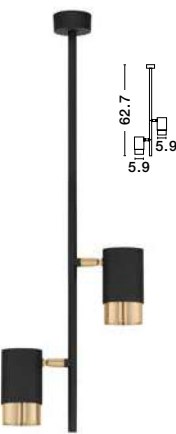

PONGO - 9010216

Sandy Black & Gold Aluminium
LED GU10 1x10 Watt 230 Volt
IP20 Bulb Excluded
D: 5.9 H: 62.2 cm