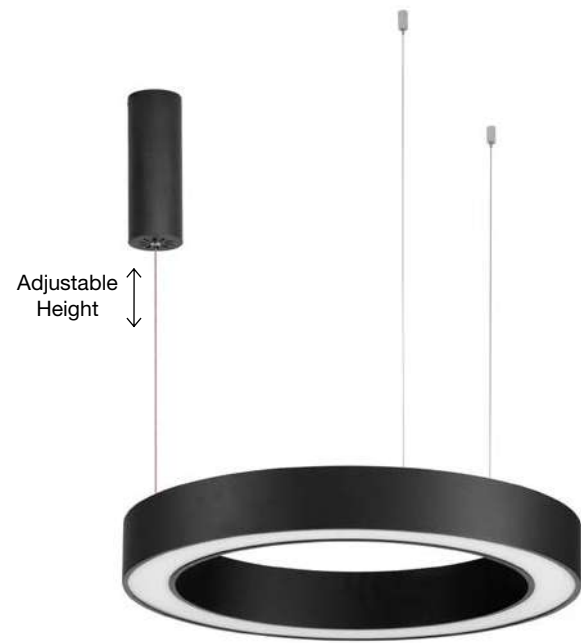

**STING . 9558660**

Triac Dimmable

Sandy White Aluminium  
& Acrylic  
LED 60 Watt 230 Volt  
3389 Lm 3000K IP20  
D: 100 W: 4 H: 6.5 cm

Powered by  
**tuya**

**MORBIDO - 9345639**  
CCT Dimmable  
Sandy Black Aluminium  
& Acrylic  
LED 48 Watt 230 Volt  
3268Lm 2700K - 4000K IP20  
Remote Control Included  
D: 60 H: 200 cm