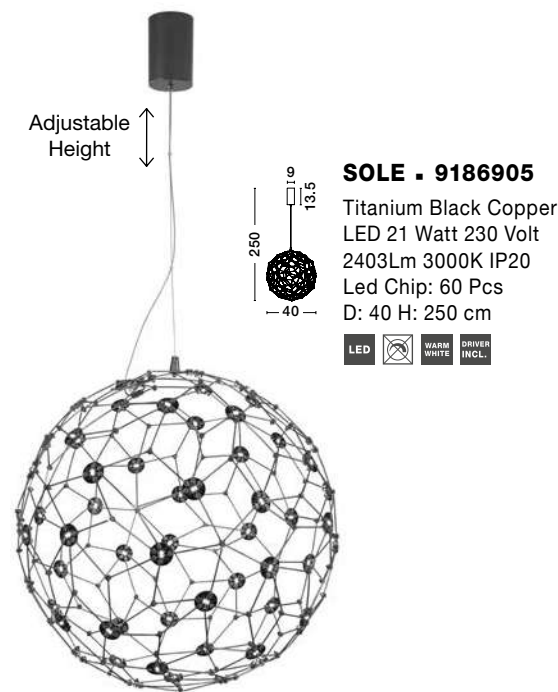

**BRILLE . 9522030**  
 Gold Aluminium & Acrylic  
 LED 4 Watt 230 Volt  
 231Lm 3200K IP20  
 Cable Length: 200 cm  
 D: 12 H: 29 cm

**BRILLE . 9695210**  
 Gold Aluminium & Acrylic  
 LED 13 Watt 230 Volt  
 685Lm 3200K IP20  
 Cable Length: 250 cm  
 D: 15.4 H: 54.5 cm

**SOLE - 9288080**  
 Gold Copper  
 LED 22 Watt 230 Volt  
 2520Lm 3000K IP20  
 Led Chip: 60 Pcs  
 D: 80 H: 330 cm

**SOLE - 9186001**  
 Gold Copper  
 LED 22 Watt 230 Volt  
 2651Lm 3000K IP20  
 Led Chip: 60 Pcs  
 D: 60 H: 310 cm

**SOLE - 9186905**  
 Titanium Black Copper  
 LED 21 Watt 230 Volt  
 2403Lm 3000K IP20  
 Led Chip: 60 Pcs  
 D: 40 H: 250 cm

**SOLE - 9186002**  
 Gold Copper  
 LED 21 Watt 230 Volt  
 2403Lm 3000K IP20  
 Led Chip: 60 Pcs  
 D: 40 H: 250 cm

Adjustable Height

**NEBULA - 9186814**

Gold Copper  
 LED 58 Watt 230 Volt  
 3906Lm 3000K IP20  
 Led Chip: 168 Pcs  
 L: 163 W: 54 H: 120 cm

Adjustable Height

Adjustable Height

**NEBULA - 9186807**

Gold Copper  
 LED 34 Watt 230 Volt  
 2711Lm 3000K IP20  
 Led Chip: 84 Pcs  
 L: 108 W: 32 H: 120 cm