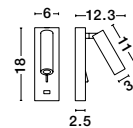

FUSE - 9170101

White Aluminium
Adjustable
Switch On/Off - USB Charger
LED Samsung 3 Watt
210Lm 3000K IP20
L: 6 W: 12.3 H: 18 cm