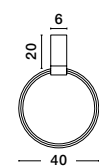

GARVE - 9085242
Triac Dimmable
Sandy White Aluminium
& Acrylic
LED 30 Watt 230 Volt
1354Lm 3000K IP20
D: 40 H: 60 cm