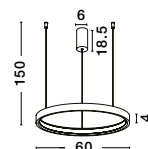

PERRINE - 9345617

Triac Dimmable
Sandy White Aluminium
& Acrylic
LED 40 Watt 230 Volt
2800Lm 3000K IP20
D: 60 H: 150 cm