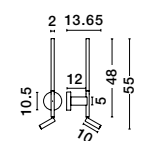

HANDY - 9182812
Sandy Black Aluminium & Acrylic
Adjustable/Rotating - Switch On/Off
LED Samsung 230 Volt 3000K
Backlight 6 Watt 310Lm
Reader 3 Watt 210Lm IP20
L: 2 W: 13.65 H: 55 cm