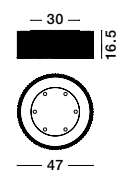

BAROK - 9006058

Matt Black Metal & Clear Glass (84 pcs)
LED G9 6x5 Watt 230 Volt
IP20 Bulb Excluded
D: 47 H: 16.5 cm