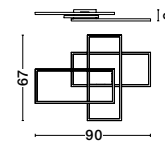

BILBAO - 9977001

Triac Dimmable
White Aluminium & Acrylic
LED 55 Watt 230 Volt
3550Lm 3000K IP20
L: 90 W: 67 H: 9 cm