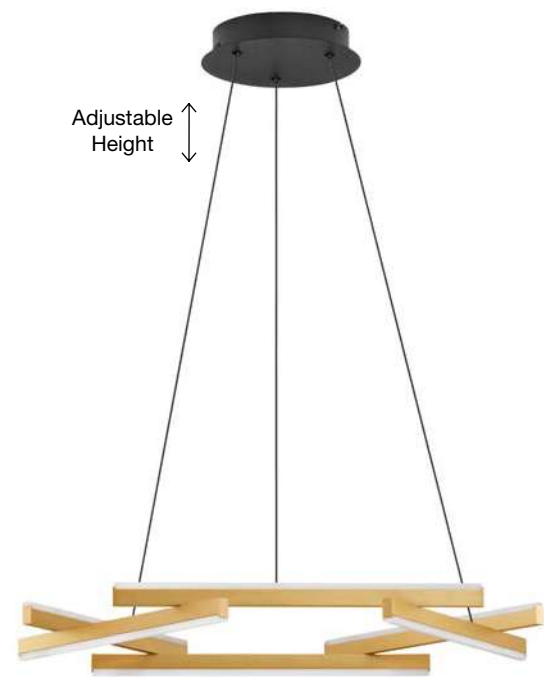

Adjustable Height

HYDE - 9005652

Triac Dimmable

Brushed Gold & Black Aluminium & Acrylic
LED 38 Watt 220-240 Volt
2046Lm 3000K IP20
D: 66 H: 150 cm