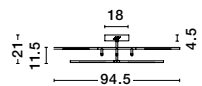

RACCIO - 9180714
Triac Dimmable

Black Metal & Acrylic
LED 59 Watt 230 Volt
4195Lm 3000K IP20
L: 94.5 W: 94.5 H: 21 cm

RACCIO - 9695216
Triac Dimmable

Black Metal & Acrylic
LED 109 Watt 230 Volt
6868Lm 3000K IP20
Included Remote Control
L: 180.5 W: 75 H: 200 cm