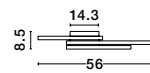

BILBAO . 9500831

Gold Leaf Aluminium
& Acrylic
LED 42 Watt 230 Volt
2650Lm 3000K IP20
L: 56 W: 56 H: 8.5 cm