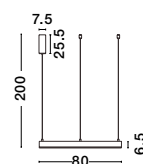

MOTIF . 9190648 · 3000K Triac Dimmable

9530207 · 2700-6000K Changing CCT & Dimming

Brass Gold Aluminium & Acrylic
LED 50 Watt 3684Lm
230 Volt IP20
D: 80 H: 200 cm