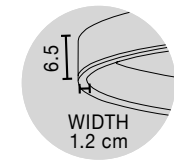

POWER SUPPLY

Adjustable Height

MOTIF . 9530201 - 3000K Triac Dimmable
9530219 - 2700-6000K Changing CCT & Dimming

Sandy Black Aluminium & Acrylic
LED 72 Watt 5250Lm
230 Volt IP20
D: 120 H: 250 cm

CONTROLLER . 9530224
Remote control for change CCT & Dimming

POWER SUPPLY

POWER SUPPLY

Adjustable Height

MOTIF . 9530204 - 3000K Triac Dimmable
9530222 - 2700-6000K Changing CCT & Dimming

Sandy Black Aluminium & Acrylic
LED 80 Watt 6000Lm
230 Volt IP20
D: 150 H: 250 cm