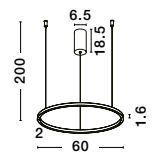

TARQUIN - 9345601

Triac Dimmable
Sandy Black Aluminium
& Acrylic
LED 37 Watt 230 Volt
1274Lm 3000K IP20
D: 60 H: 200 cm

Adjustable
Height

TARQUIN - 9345605

Triac Dimmable
Sandy Black Aluminium
& Acrylic
LED 46 Watt 230 Volt
1708Lm 3000K IP20
D: 80 H: 200 cm

WIDTH
2 cm

Adjustable
Height

TARQUIN - 9345609

Triac Dimmable
Sandy Black Aluminium
& Acrylic
LED 59 Watt 230 Volt
2144Lm 3000K IP20
D: 100 H: 200 cm