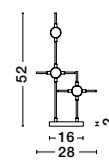

Gold Metal & Acrylic
LED 9 Watt 230 Volt
609Lm 3000K IP20
L: 28 W: 9 H: 52 cm