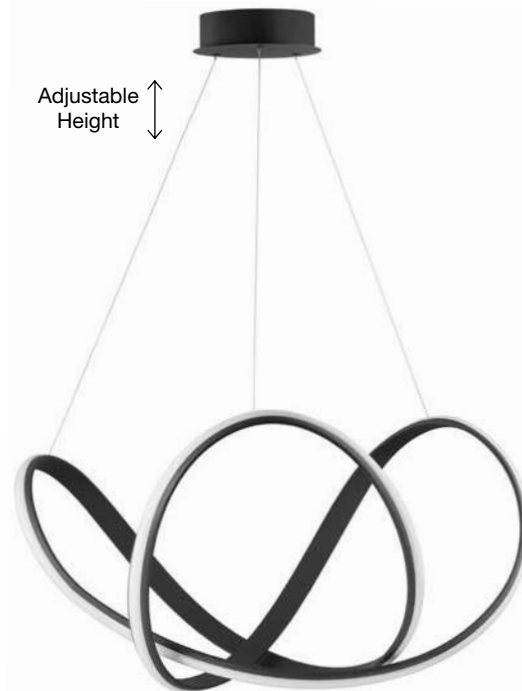

APUS - 9348051
Triac Dimmable
Sandy Black Aluminium
& Acrylic
LED 50 Watt 230 Volt
2158Lm 3000K IP20
D: 70 H: 120 cm

LED WARM WHITE DRIVER INCL.