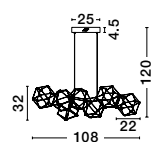

Adjustable Height

**NEBULA - 9186814**

Gold Copper  
 LED 58 Watt 230 Volt  
 3906Lm 3000K IP20  
 Led Chip: 168 Pcs  
 L: 163 W: 54 H: 120 cm

Adjustable Height

Adjustable Height

**NEBULA - 9186807**

Gold Copper  
 LED 34 Watt 230 Volt  
 2711Lm 3000K IP20  
 Led Chip: 84 Pcs  
 L: 108 W: 32 H: 120 cm