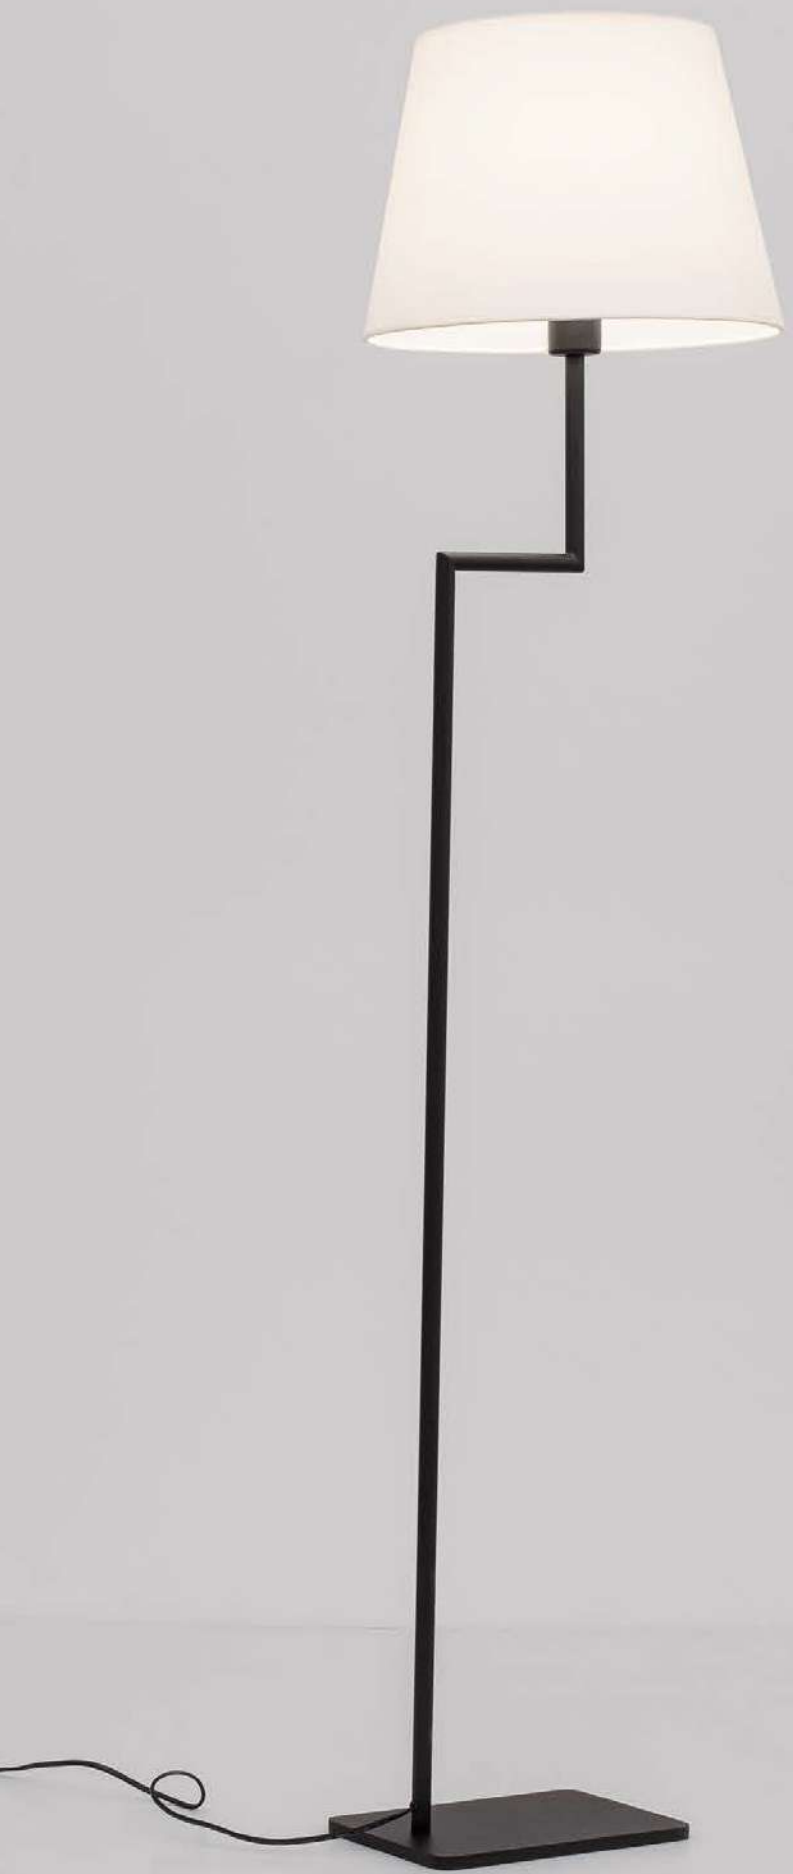

GL 99195321

Adjustable

**JOLINE - 9919531**  
 Sandy Black Metal & Aluminium  
 White Opal Glass  
 Switch On/Off  
 LED 6 Watt 450 Lm  
 Samsung 1x3 Watt 200Lm  
 230 Volt 3200K IP20  
 Cable Length: 150 cm  
 L: 26 W: 13.5 H: 55 cm