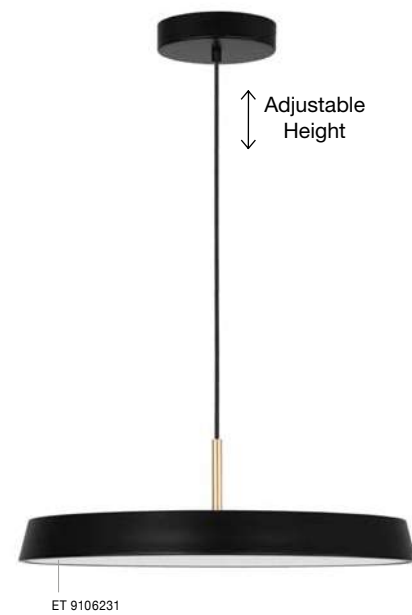

VETRO - 910622

Matt Black Aluminium & Acrylic
LED 35 Watt 230 Volt
2662Lm 3000K IP20
D: 50 H: 120 cm

LED WARM WHITE DRIVER INCL.