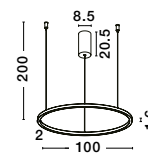

TARQUIN - 9345611

Triac Dimmable
Brushed Champagne Silver
Aluminium & Acrylic
LED 59 Watt 230 Volt
2144Lm 3000K IP20
D: 100 H: 200 cm