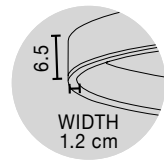

POWER SUPPLY

Adjustable Height

MOTIF - 9530202 · 3000K Triac Dimmable
9530220 · 2700-6000K Changing CCT & Dimming

Brass Gold Aluminium & Acrylic
LED 72 Watt 5250Lm
230 Volt IP20
D: 120 H: 250 cm

LED DRIVER INCL. CCT 2700-6000K