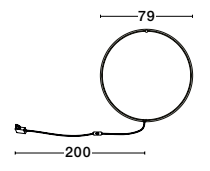

RING - 9108311
Sandy Black Aluminium
& Acrylic
Black Fabric Wire
LED 30 Watt 230 Volt
1445Lm 3000K IP20
D: 79 W: 2 cm
Cable Length: 200 cm