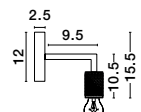

ROYAL - 9501239

Gold Metal
LED E27 1x12 Watt 230 Volt
IP20 Bulb Excluded
D: 12 W: 12 H: 15.5 cm