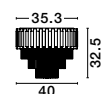

Adjustable Height

CR 98240821

**MAGNOLIA - 9824081**

Gold Aluminum & Crystal (120 pcs)  
LED E14 6x5 Watt 230 Volt  
IP20 Bulb Excluded  
D: 50 H1: 35 H2: 120 cm

CR 98240801

**MAGNOLIA - 9824078**

Gold Aluminum & Crystal (96 pcs)  
LED E14 5x5 Watt 230 Volt  
IP20 Bulb Excluded  
D: 40 H: 32.5 cm