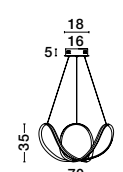

LED WARM WHITE DRIVER INCL.