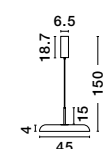

LINUS . 9005650 · 3000K Triac Dimmable
9005661 · 2700-4000K CCT Dimmable

Champagne Gold Aluminium & Acrylic
LED 40 Watt 220-240 Volt
2541Lm IP20
Remote Control Included
D: 45 H: 150 cm