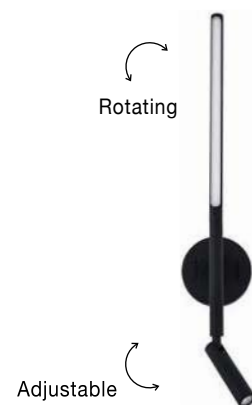

HANDY - 9182812
Sandy Black Aluminium & Acrylic
Adjustable/Rotating - Switch On/Off
LED Samsung 230 Volt 3000K
Backlight 6 Watt 310Lm
Reader 3 Watt 210Lm IP20
L: 2 W: 13.65 H: 55 cm