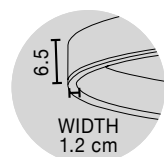

Adjustable Height

MOTIF - 9190840 · 3000K Triac Dimmable
9530212 · 2700-6000K Changing CCT & Dimming

Sandy Black Aluminium
& Acrylic
LED 40 Watt 2943Lm
230 Volt IP20
D: 60 H: 200 cm

Adjustable Height

MOTIF - 9190848 · 3000K Triac Dimmable
9530213 · 2700-6000K Changing CCT & Dimming

Sandy Black Aluminium
& Acrylic
LED 50 Watt 3684Lm
230 Volt IP20
D: 80 H: 200 cm

CONTROLLER - 9530224

Remote control for
change CCT & Dimming

Adjustable Height

MOTIF - 9190855 · 3000K Triac Dimmable
9530214 · 2700-6000K Changing CCT & Dimming

Sandy Black Aluminium
& Acrylic
LED 60 Watt 4165Lm
230 Volt IP20
D: 100 H: 200 cm