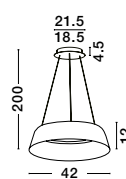

ALBA - 9345656
Triac Dimmable
Sandy Black Aluminium Outside
Champaign Gold Inside
LED 42 Watt 230 Volt
1279Lm 3000K IP20
D: 42 H: 200 cm

Adjustable Height

ALBA - 9345655
Triac Dimmable
Sandy White Aluminium Outside
Champaign Gold Inside
LED 42 Watt 230 Volt
1279Lm 3000K IP20
D: 42 H: 200 cm

Adjustable Height

ALBA - 9345658
Triac Dimmable
Sandy Black Aluminium Outside
Champaign Gold Inside
LED 53 Watt 230 Volt
1982Lm 3000K IP20
D: 54 H: 200 cm

Adjustable Height

ALBA - 9345657
Triac Dimmable
Sandy White Aluminium Outside
Champaign Gold Inside
LED 53 Watt 230 Volt
1982Lm 3000K IP20
D: 54 H: 200 cm