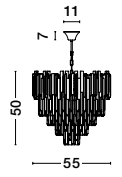

GRANE - 9181200
Gold Metal & Crystal
LED E14 8x5 Watt 230 Volt
IP20 Bulb Excluded
D: 55 H1: 50 H2: 120 cm