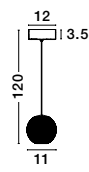

Adjustable Height

BRILLANTE - 9511010
Gold Aluminium & Acrylic
LED 6 Watt 230 Volt
247Lm 3200K IP20
D: 12 H: 120 cm

LED WARM WHITE DRIVER INCL.