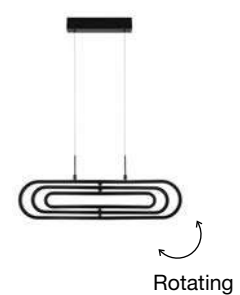

ARTE - 9110351

Triac Dimmable

Matt Black Aluminium
& Acrylic

LED 56 Watt 230 Volt

4441Lm 3000K IP20

L: 64 W: 44 H1: 25.8 H2: 120 cm

ALSO YOU CAN DO

ARTE - 9114861

Triac Dimmable

Matt Black Aluminium
& Acrylic

LED 53 Watt 230 Volt

4236Lm 3000K IP20

D: 52 W: 16 H1: 61 H2: 120 cm