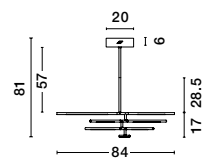

Black Metal & Acrylic  
LED 68 Watt 230 Volt  
5397Lm 3000K IP20  
Included Remote Control  
D: 85 H: 31 H2: 120 cm

**RACCIO - 9180781**

Triac Dimmable  
Brass Gold Metal & Acrylic  
LED 48 Watt 230 Volt  
3633Lm 3000K IP20  
Included Two parts  
Of Metal 33 & 43 cm  
L: 84 W: 80 H: 81 cm