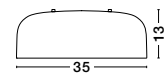

PERLETO - 826806

Metal & Acrylic Diffuser
Matt White Outside
Matt White Inside
LED E27 2x12 Watt 230 Volt
IP20 Bulb Excluded
D: 35 H: 13 cm