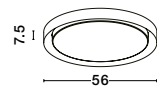

TROY - 9053594

Triac Dimmable

Matt Black Metal
& Acrylic Diffuser
LED 50 Watt 230 Volt
2750Lm 3000K IP20
D: 56 H: 7.5 cm