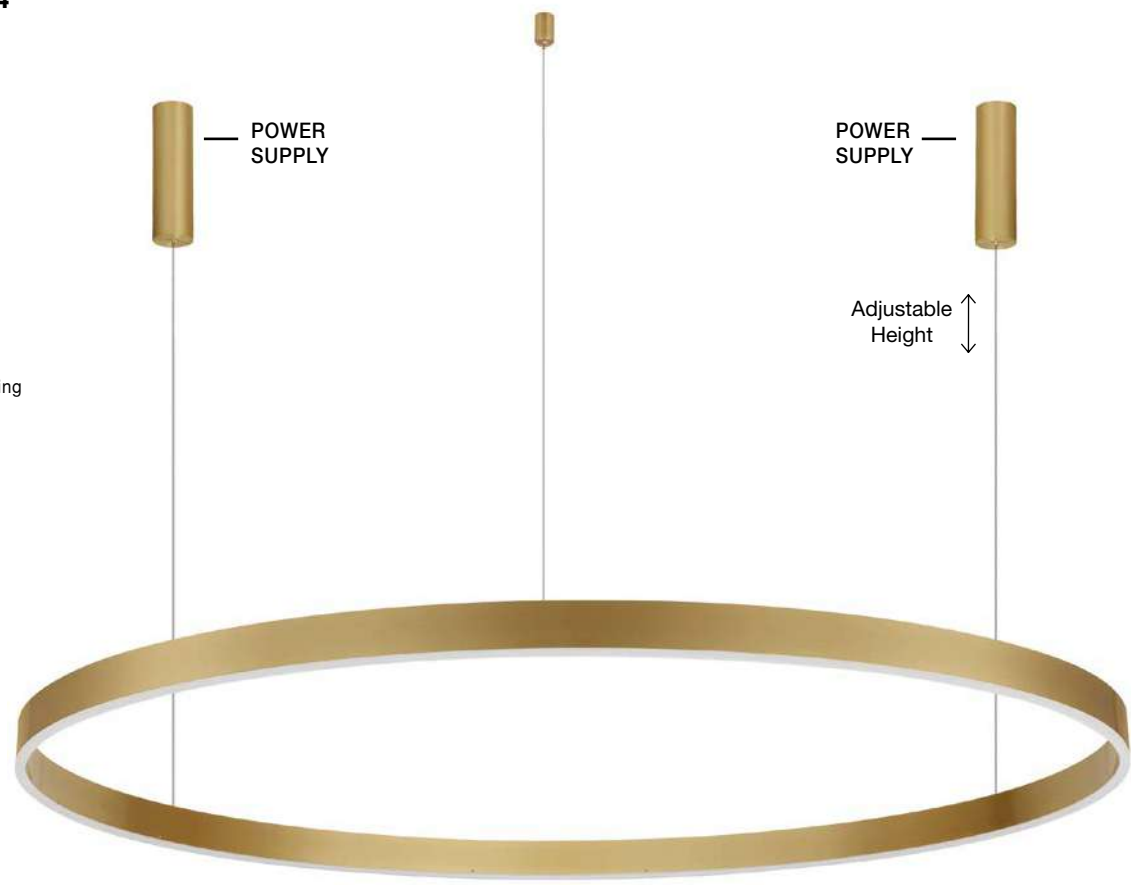

POWER SUPPLY

Adjustable Height

MOTIF - 9530202 · 3000K Triac Dimmable
9530220 · 2700-6000K Changing CCT & Dimming

Brass Gold Aluminium & Acrylic
LED 72 Watt 5250Lm
230 Volt IP20
D: 120 H: 250 cm

LED DRIVER INCL. CCT 2700-6000K

CONTROLLER - 9530224
Remote control for change CCT & Dimming

POWER SUPPLY

POWER SUPPLY

Adjustable Height

MOTIF - 9530205 · 3000K Triac Dimmable
9530223 · 2700-6000K Changing CCT & Dimming

Brass Gold Aluminium & Acrylic
LED 80 Watt 6000Lm
230 Volt IP20
D: 150 H: 250 cm

LED DRIVER INCL. CCT 2700-6000K