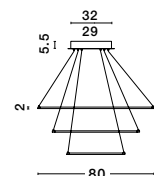

Adjustable Height

ALSO YOU CAN DO

Rotating

Rotating

ALSO YOU CAN DO

Adjustable Height

**ARIA - 17222004** · Not Dimmable  
**17222004 D** · Triac Dimmable

Chrome Aluminium & Acrylic  
LED 129 Watt 230 Volt  
6831Lm 3000K IP20  
D: 80 H: 120 cm