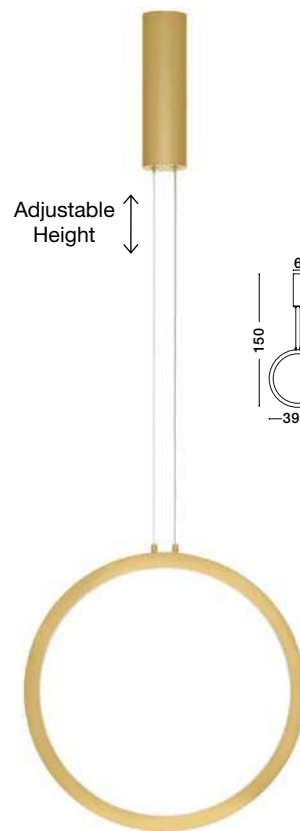

Adjustable
Height

CHANGE • 9070166
Triac Dimmable
Brass Gold Aluminium
& Acrylic
LED 26 Watt 230 Volt
741Lm 3000K IP20
D: 39.5 H: 150 cm