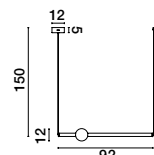

NEUTRON - 9054452

Gold Aluminium
& Acrylic
LED 11 Watt 230 Volt
693Lm 3000K IP20
L: 92 W: 12 H: 150 cm