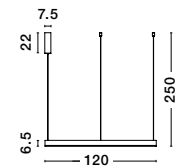

POWER SUPPLY

Adjustable Height

MOTIF - 9530202 · 3000K Triac Dimmable
9530220 · 2700-6000K Changing CCT & Dimming

Brass Gold Aluminium & Acrylic
LED 72 Watt 5250Lm
230 Volt IP20
D: 120 H: 250 cm

LED DRIVER INCL. CCT 2700-6000K