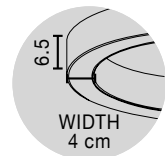

STING - 9558605

Triac Dimmable
Brass Gold Aluminium
& Acrylic
LED 50 Watt 230 Volt
2968Lm 3000K IP20
D: 80 H: 200 cm