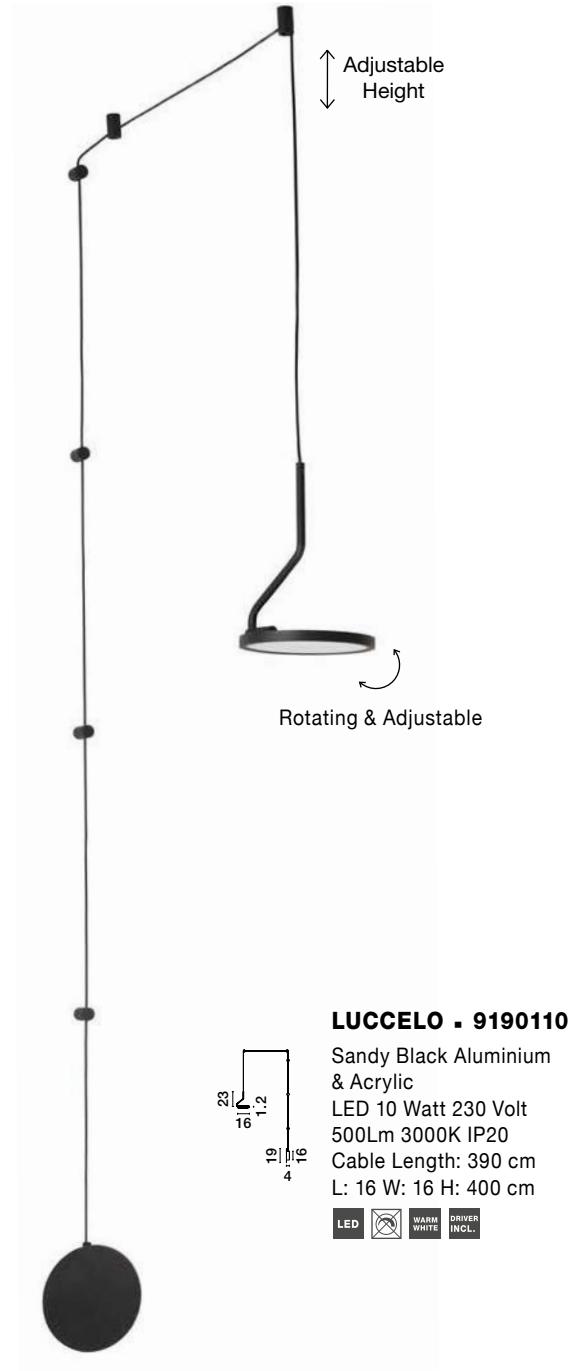

**AMADEO - 9118106**

Sandy Black Aluminium  
& Acrylic  
Switch On/Off  
LED 6 Watt 230 Volt  
380Lm 3000K IP20  
D1: 10 D2: 9 H: 400 cm

**AMADEO - 9118635**

Sandy Black Aluminium  
& Acrylic  
Switch On/Off  
LED 36 Watt 230 Volt  
2280Lm 3000K IP20  
D1: 15 D2: 9 H: 400 cm