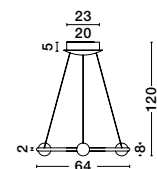

CELIA - 9820601
Triac Dimmable
Black Aluminium
Opal Glass
LED 37 Watt 230 Volt
3812Lm 3000K IP20
D: 64 W: 64 H: 120 cm