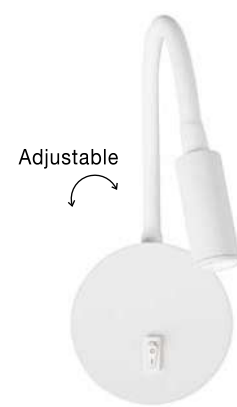

Adjustable

JACO - 8140321

White Aluminium
Adjustable
Switch On/Off
LED Samsung 3 Watt
190Lm 3000K IP20
L: 10 W: 3 H: 44 cm