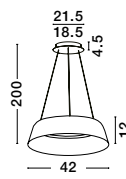

ALBA - 9345655
Triac Dimmable
Sandy White Aluminium Outside
Champaign Gold Inside
LED 42 Watt 230 Volt
1279Lm 3000K IP20
D: 42 H: 200 cm