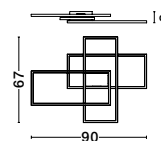

BILBAO - 9508431

Triac Dimmable
Matt Black Aluminium & Acrylic
LED 55 Watt 230 Volt
3550Lm 3000K IP20
L: 90 W: 67 H: 9 cm