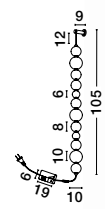

LED WARM WHITE DRIVER INCL.

**PERLA - 9695243**  
Triac Dimmable  
Gold Metal & Opal Glass  
LED 25 Watt 230 Volt  
2265Lm 3000K IP20  
L: 70 W: 10 H: 150 cm

LED WARM WHITE DRIVER INCL.

**PERLA - 9186920**  
 Triac Dimmable  
 Chrome Metal & Opal Glass  
 LED 42 Watt 230 Volt  
 3958Lm 3000K IP20  
 Cable Length: 310 cm  
 D: 10 W: 9 H: 105 cm