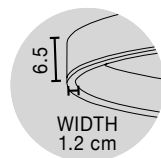

MOTIF . 9063604

Triac Dimmable
Sandy Black Aluminium
& Acrylic
LED 50 Watt 230 Volt
4166Lm 3000K IP20
D: 80 W: 1.2 H: 18 cm