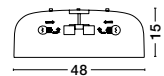

ET 8268061

**PERLETO - 826809**

Metal & Acrylic Diffuser  
 Matt Black Outside  
 Matt White Inside  
 LED E27 2x12 Watt 230 Volt  
 IP20 Bulb Excluded  
 D: 35 H: 13 cm

ET 5268051

**PERLETO - 526806**

Metal & Acrylic Diffuser  
 Matt Black Steel Outside  
 Matt White Inside  
 LED E27 3x12 Watt 230 Volt  
 IP20 Bulb Excluded  
 D: 48 H: 15 cm