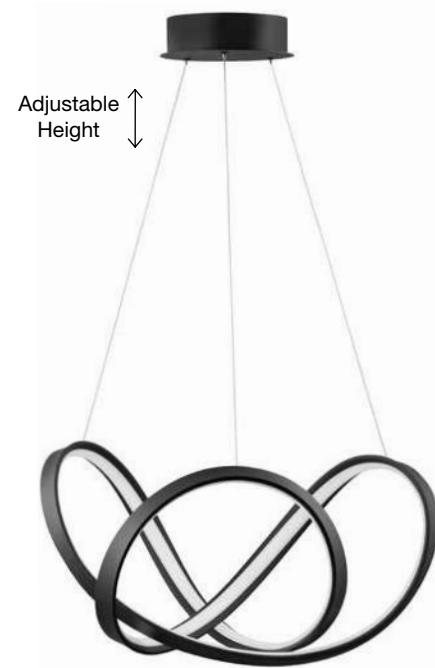

APUS - 9348053
Triac Dimmable
Sandy Black Aluminium
& Acrylic
LED 45 Watt 230 Volt
1720Lm 3000K IP20
D: 55 H: 120 cm

LED WARM WHITE DRIVER INCL.