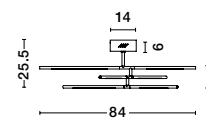

RACCIO - 9180761
Triac Dimmable
Black Metal & Acrylic
LED 32 Watt 230 Volt
2304Lm 3000K IP20
L: 84 W: 77 H: 25.5 cm