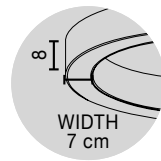

MORBIDO . 9345635

CCT Dimmable
Sandy White Aluminium
& Acrylic
LED 59 Watt 230 Volt
4283Lm 2700K - 4000K IP20
Remote Control Included
D1: 80 D2: 66 H: 8 cm