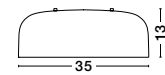

PERLETO - 826809

Metal & Acrylic Diffuser
Matt Black Outside
Matt White Inside
LED E27 2x12 Watt 230 Volt
IP20 Bulb Excluded
D: 35 H: 13 cm