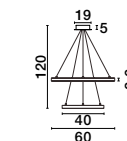

Adjustable Height

EMPATIA - 9172863

Triac Dimmable
Brass Gold Aluminium & Acrylic
LED 35 Watt 230 Volt
932Lm 3000K IP20
D: 60 H: 120 cm

LED WARM WHITE DRIVER INCL.

Adjustable Height

EMPATIA - 9172866

Triac Dimmable
Brass Gold Aluminium & Acrylic
LED 60 Watt 230 Volt
1755Lm 3000K IP20
D1: 60 D2: 40 H: 120 cm

LED WARM WHITE DRIVER INCL.

Rotating

WIDTH
2 cm

Adjustable Height

EMPATIA - 9172869

Triac Dimmable
Brass Gold Aluminium & Acrylic
LED 108 Watt 230 Volt
2245Lm 3000K IP20
D1: 80 D2: 60 D3: 40 H: 120 cm

LED WARM WHITE DRIVER INCL.

Rotating