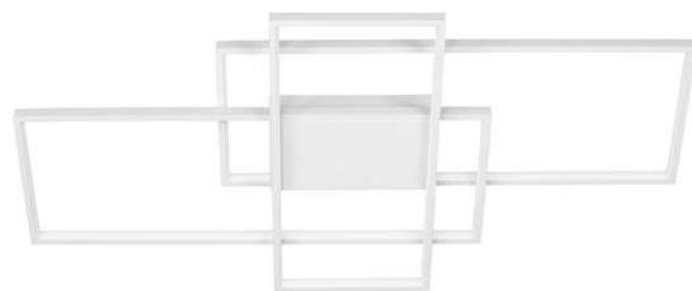

Sandy Black Aluminium
& Acrylic
LED 58 Watt 220-240 Volt
3455Lm IP20
Included Remote Control
L: 100 W: 50.7 H: 8.5 cm

Sandy White Aluminium
& Acrylic
LED 58 Watt 220-240 Volt
3455Lm IP20
Included Remote Control
L: 100 W: 50.7 H: 8.5 cm

9756719-9756720-9756721
Included
Remote control