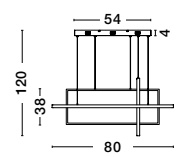

Adjustable Height

**X-LINE - 9060910**  
 Triac Dimmable  
 Sandy White Aluminium  
 & Acrylic  
 LED 40 Watt 230V  
 1428Lm 3000K IP20  
 L: 100 W: 8 H: 120 cm

**CLEA - 9756719** · Changing CCT & Dimming  
(2700-3500-5000K)