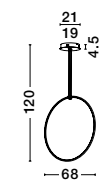

RING - 9820591
Triac Dimmable
Sandy Black Aluminium
& Acrylic
LED 27 Watt 230 Volt
1603Lm 3000K IP20
D : 68 W: 21 H: 120 cm