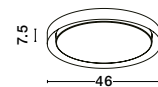

TROY - 9053592

Triac Dimmable

Matt Black Metal
& Acrylic Diffuser
LED 40 Watt 230 Volt
2200Lm 3000K IP20
D: 46 H: 7.5 cm