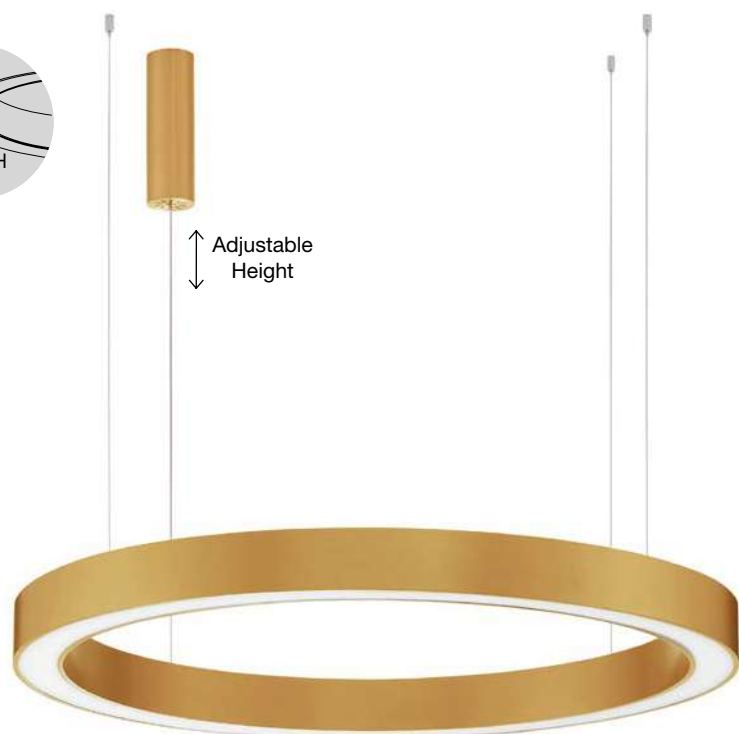

MORBIDO - 9345646
CCT Dimmable

Brass Gold Aluminium
& Acrylic
LED 80 Watt 230 Volt
4373Lm 2700K - 4000K IP20
Remote Control Included
D: 100 H: 200 cm