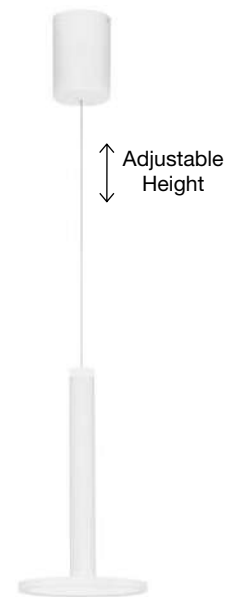

PALENCIA - 1703301203
Brass Gold Aluminium & Acrylic
LED 50 Watt 230 Volt
3946Lm 3000K IP20
L: 107 W: 15 H: 150 cm

LED WARM WHITE DRIVER INCL.