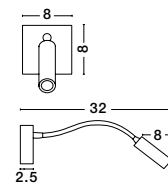

MADISON - 8128202

White Aluminium
Adjustable
Switch On/Off
LED Samsung 3 Watt
190Lm 3000K IP20
L: 32 W: 8 H: 8 cm