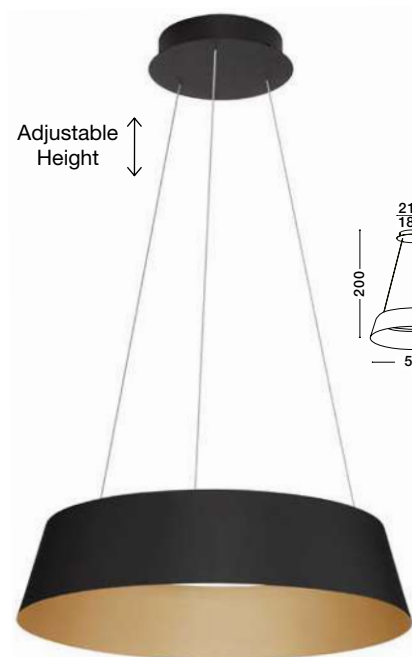

ALBA - 9345656
Triac Dimmable
Sandy Black Aluminium Outside
Champaign Gold Inside
LED 42 Watt 230 Volt
1279Lm 3000K IP20
D: 42 H: 200 cm

Adjustable Height

ALBA - 9345655
Triac Dimmable
Sandy White Aluminium Outside
Champaign Gold Inside
LED 42 Watt 230 Volt
1279Lm 3000K IP20
D: 42 H: 200 cm

Adjustable Height

ALBA - 9345658
Triac Dimmable
Sandy Black Aluminium Outside
Champaign Gold Inside
LED 53 Watt 230 Volt
1982Lm 3000K IP20
D: 54 H: 200 cm

Adjustable Height

ALBA - 9345657
Triac Dimmable
Sandy White Aluminium Outside
Champaign Gold Inside
LED 53 Watt 230 Volt
1982Lm 3000K IP20
D: 54 H: 200 cm