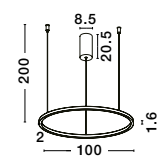

TARQUIN - 9345605

Triac Dimmable
Sandy Black Aluminium
& Acrylic
LED 46 Watt 230 Volt
1708Lm 3000K IP20
D: 80 H: 200 cm

WIDTH
2 cm

Adjustable
Height

TARQUIN - 9345609

Triac Dimmable
Sandy Black Aluminium
& Acrylic
LED 59 Watt 230 Volt
2144Lm 3000K IP20
D: 100 H: 200 cm