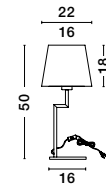

SAVONA - 9919152

White Fabric Shade
Sandy Black Aluminium
LED E27 1x12 Watt 230 Volt
IP20 Bulb Excluded
Cable Length: 154 cm
D: 16 W: 11 H: 18 H2: 50 cm