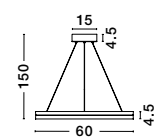

CANTRIA - 9695238
Triac Dimmable

Black & Brass Gold Metal & Acrylic
LED 33 Watt 230 Volt
4580Lm 3000K IP20
D: 60 H: 150 cm

Adjustable Height