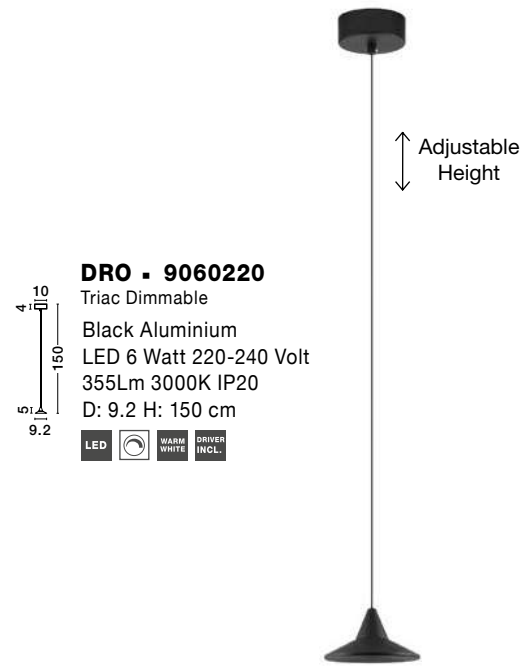

DRO - 9060220
Triac Dimmable
Black Aluminium
LED 6 Watt 220-240 Volt
355Lm 3000K IP20
D: 9.2 H: 150 cm