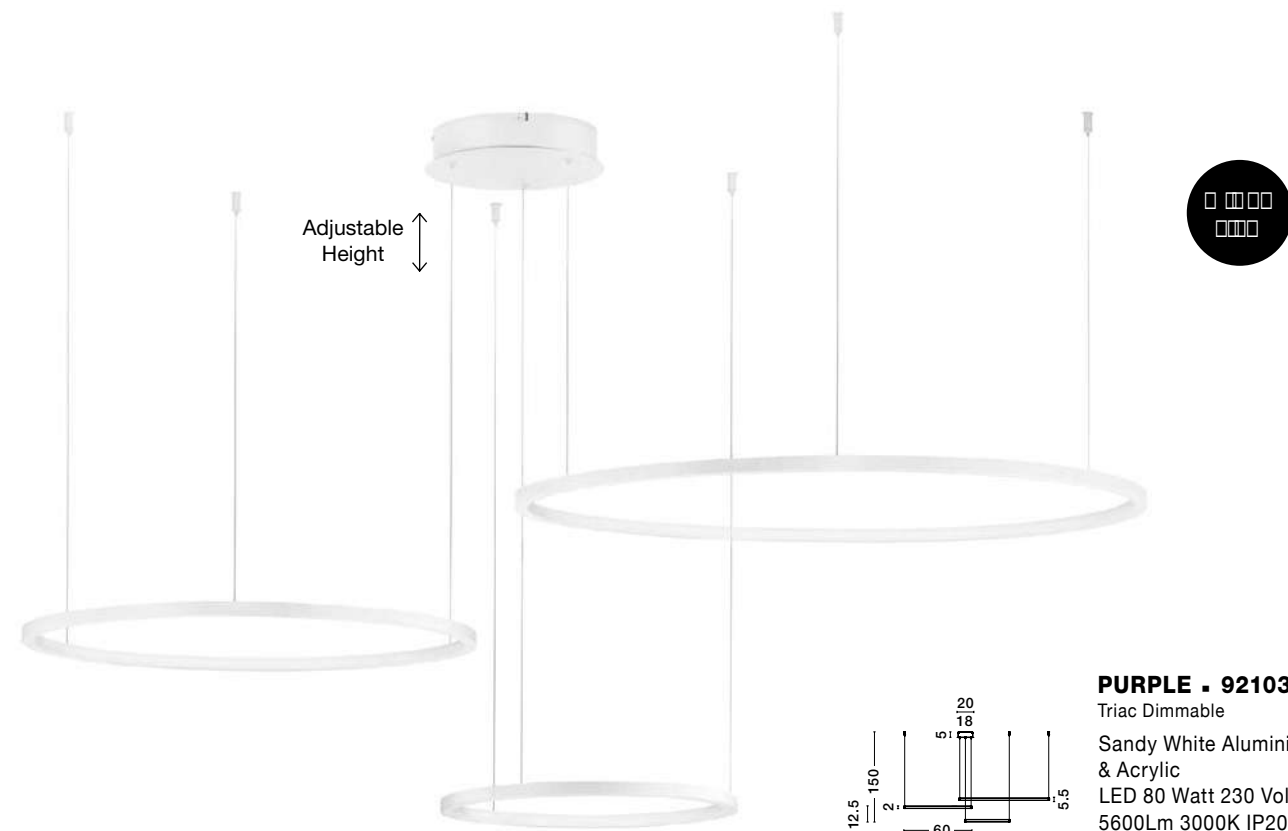

**PURPLE - 9210314**  
 Triac Dimmable  
 Gold Aluminium  
 & Acrylic  
 LED 80 Watt 230 Volt  
 5600Lm 3000K IP20  
 D: 130 H: 150 cm

Adjustable  
 Height

**PURPLE - 9210312**  
 Triac Dimmable  
 Sandy Black Aluminium  
 & Acrylic  
 LED 80 Watt 230 Volt  
 5600Lm 3000K IP20  
 D: 130 H: 150 cm