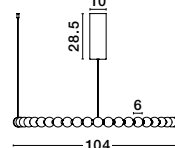

PERLA - 9695232
Triac Dimmable
Gold Metal & Opal Glass
LED 96 Watt 230 Volt
8076Lm 3000K IP20
Included Remote Control
D: 104 H: 200 cm

9695231-9695232
Included
Remote control