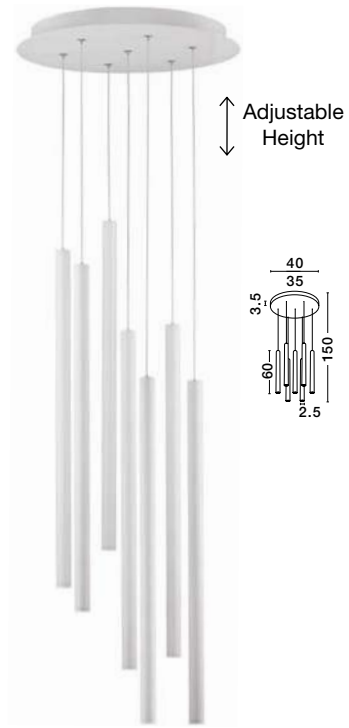

Adjustable Height

ULTRATHIN - 9184023

Sandy White Aluminium
LED 7x3 Watt 230 Volt
1260Lm 3000K IP20
D: 40 H: 150 cm

Adjustable Height

ULTRATHIN - 9184022

Sandy Black Aluminium
LED 3 Watt 230 Volt
180Lm 3000K IP20
D: 2.5 H1: 60 H2: 150 cm

Adjustable Height

ULTRATHIN - 9184021

Sandy White Aluminium
LED 3 Watt 230 Volt
180Lm 3000K IP20
D: 2.5 H1: 60 H2: 150 cm