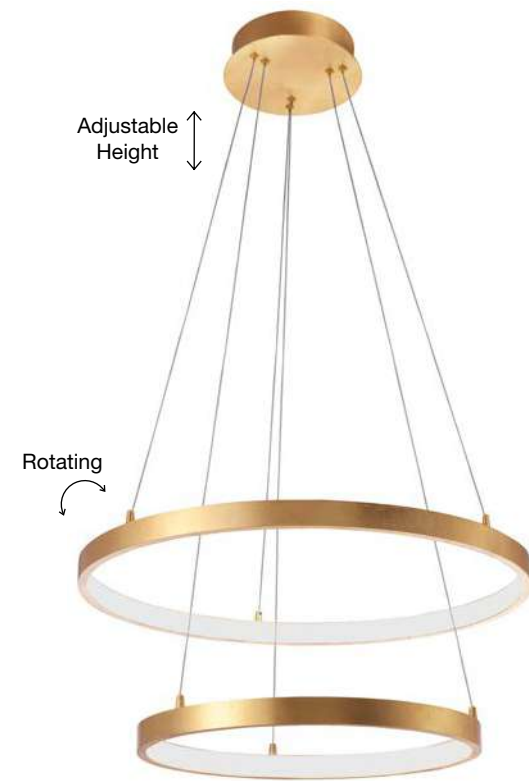

LEON - 8100281
Gold Leaf Aluminium
& Acrylic
LED 67 Watt 230 Volt
3643Lm 3000K IP20
D1: 60 D2: 44 H: 150 cm