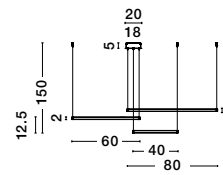

PURPLE - 9210313

Triac Dimmable
Sandy White Aluminium
& Acrylic
LED 80 Watt 230 Volt
5600Lm 3000K IP20
D: 130 H: 150 cm