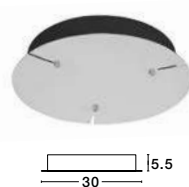

REMOVE EXISTING DRIVER

ENJOY YOUR UNIQUE LUMINAIRE