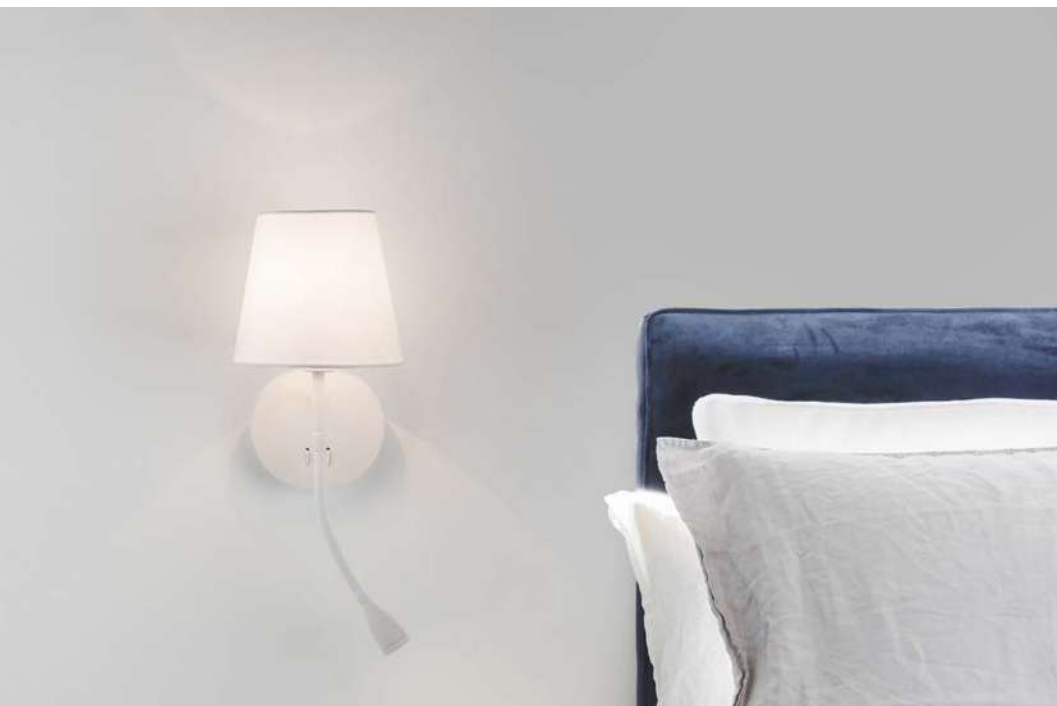

SAGE - 9129329
White Aluminium
White Fabric Shade
Switch On/Off
LED E27 1x12 Watt
LED 1x3 Watt 190Lm 230 Volt
3500K Bulb Excluded IP20
D: 20 W: 29 H: 59 cm

Adjustable

SAGE - 9129330
Black Aluminium
Black Fabric Shade
Switch On/Off
LED E27 1x12 Watt
LED 1x3 Watt 190Lm 230 Volt
3500K Bulb Excluded IP20
D: 20 W: 29 H: 59 cm

Adjustable

NIA - 9182371
White Metal
White Fabric Shade
Switch On/Off
LED 3 Watt 3000K 180Lm
LED E14 1x5 Watt 230 Volt
IP20 Bulb Excluded
L:19 W: 16 H: 30 cm

Adjustable

NIA - 9182372
Black Metal
Black Fabric Shade
Switch On/Off
LED 3 Watt 3000K 180Lm
LED E14 1x5 Watt 230 Volt
IP20 Bulb Excluded
L:19 W: 16 H: 30 cm

Adjustable