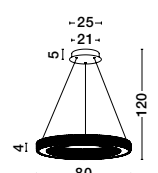

FIORE - 9285810

Triac Dimmable

Antique Gold Brass
Aluminium & Acrylic
LED 80 Watt 230 Volt
4452Lm 3000K IP20
D: 80 H: 120 cm