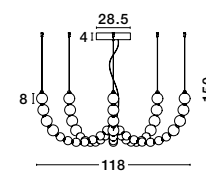

PERLA - 9695203

Triac Dimmable

Gold Metal & Opal Glass

LED 125 Watt 230 Volt

11377Lm 3000K IP20

Included Remote Control

D: 118 H: 150 cm