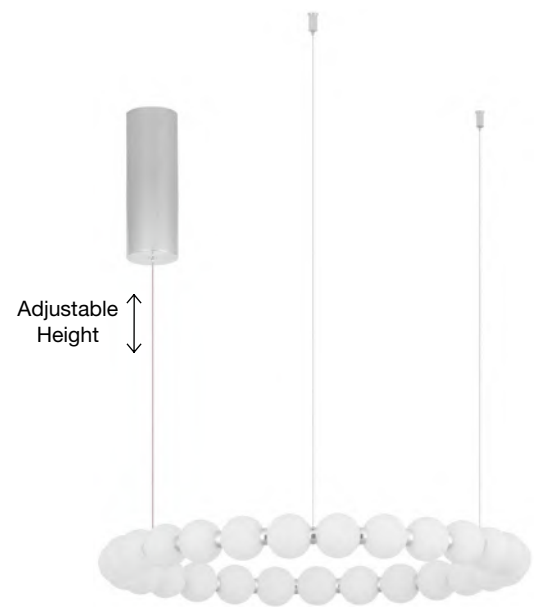

D: 12 H: 31 cm

**PERLA - 9695205**  
 Triac Dimmable  
 Gold Metal & Opal Glass  
 LED 28 Watt 230 Volt  
 2686Lm 3000K IP20  
 L: 109 W: 13.5 H: 120 cm

**PERLA - 9186914**  
 Triac Dimmable  
 Chrome Metal & Opal Glass  
 LED 28 Watt 230 Volt  
 2686Lm 3000K IP20  
 L: 109 W: 13.5 H: 120 cm

Adjustable Height

**PERLA - 9695230**  
 Triac Dimmable  
 Gold Metal & Opal Glass  
 LED 56 Watt 230 Volt  
 4732Lm 3000K IP20  
 D: 62 H: 200 cm

Adjustable Height

**PERLA - 9695231**  
 Triac Dimmable  
 Gold Metal & Opal Glass  
 LED 72 Watt 230 Volt  
 6492Lm 3000K IP20  
 Included Remote Control  
 D: 80 H: 200 cm

Adjustable Height

**PERLA - 9695232**  
 Triac Dimmable  
 Gold Metal & Opal Glass  
 LED 96 Watt 230 Volt  
 8076Lm 3000K IP20  
 Included Remote Control  
 D: 104 H: 200 cm

9695231-9695232  
 Included  
 Remote control

**PERLA - 9186916**  
 Triac Dimmable  
 Chrome Metal & Opal Glass  
 LED 56 Watt 230 Volt  
 4732Lm 3000K IP20  
 D: 62 H: 200 cm

**PERLA - 9186918**  
 Chrome Metal & Opal Glass  
 LED 11 Watt 230 Volt  
 963Lm 3000K IP20  
 D: 10 H: 150 cm