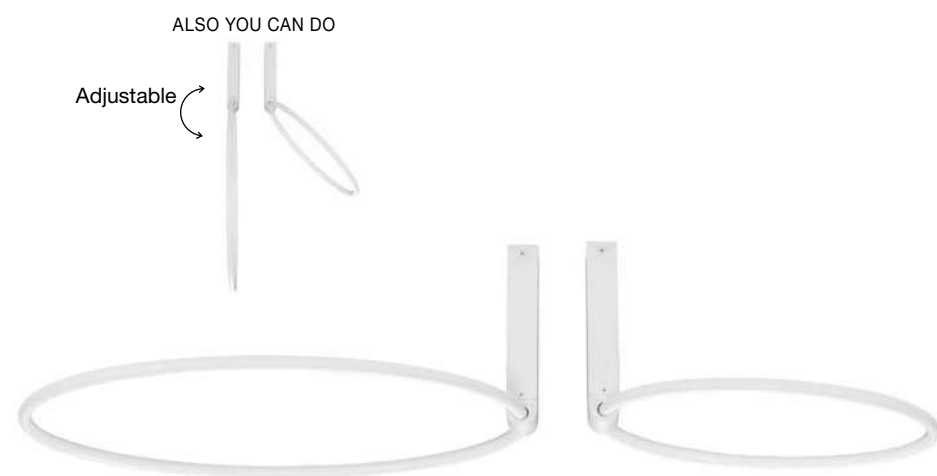

GARVE - 9085246
Triac Dimmable
Sandy White Aluminium
LED 70 Watt 220-240 Volt
3150Lm 3000K IP20
D1: 60 D2:40 H: 20 cm