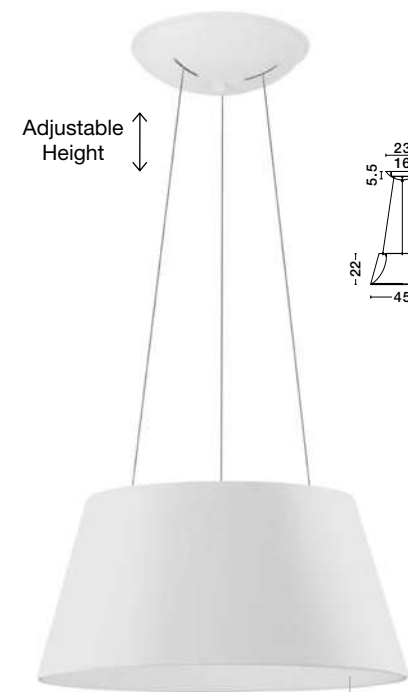

VOLCANO - 9077882

Sandy White Metal
White Diffuser Inside
LED 33 Watt 230 Volt
1680Lm 3000K IP20
D: 45 H1: 22 H2: 120 cm

ET 90778821