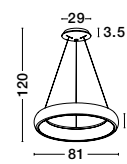

ALBI - 8105609
Triac Dimmable
Coffee Brown Aluminium
& Acrylic
LED 80 Watt 230 Volt
4000Lm 3000K IP20
D: 81 H: 120 cm