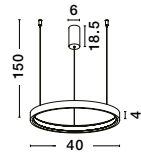

WIDTH  
2 cm

Adjustable Height

**PERRINE . 9345614**  
 Triac Dimmable  
 Brushed Champagne Silver Aluminium & Acrylic  
 LED 22 Watt 230 Volt  
 1540Lm 3000K IP20  
 D: 40 H: 150 cm

Adjustable Height

**PERRINE . 9345618**  
 Triac Dimmable  
 Brushed Champagne Silver Aluminium & Acrylic  
 LED 40 Watt 230 Volt  
 2800Lm 3000K IP20  
 D: 60 H: 150 cm