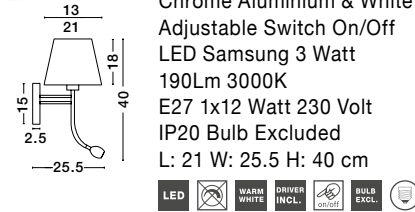

VALENCIA - 8127402

Chrome Aluminium & White Shade
Adjustable Switch On/Off
LED Samsung 3 Watt
190Lm 3000K
E27 1x12 Watt 230 Volt
IP20 Bulb Excluded
L: 21 W: 25.5 H: 40 cm