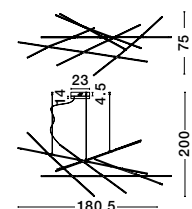

RACCIO - 9695215
Triac Dimmable
Brass Gold Metal & Acrylic
LED 109 Watt 230 Volt
6868Lm 3000K IP20
Included Remote Control
L: 180.5 W: 75 H: 200 cm