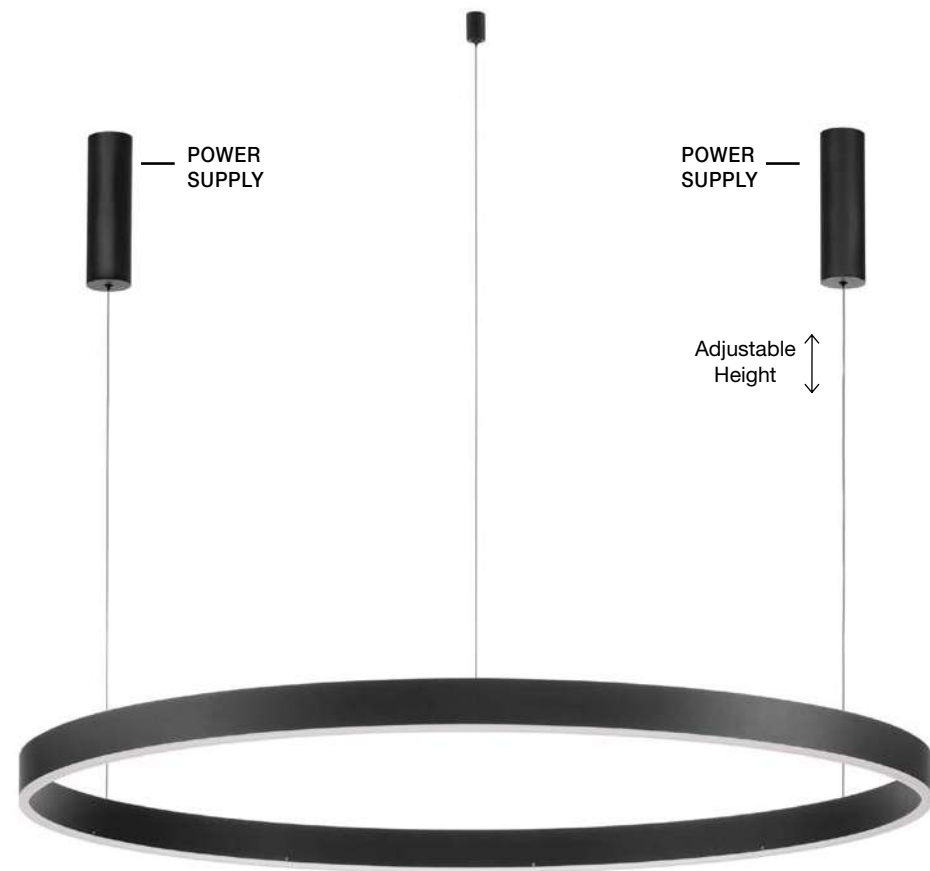

POWER SUPPLY

Adjustable Height

MOTIF . 9530201 - 3000K Triac Dimmable
9530219 - 2700-6000K Changing CCT & Dimming

Sandy Black Aluminium & Acrylic
LED 72 Watt 5250Lm
230 Volt IP20
D: 120 H: 250 cm

CONTROLLER . 9530224
Remote control for change CCT & Dimming

POWER SUPPLY

POWER SUPPLY

Adjustable Height

MOTIF . 9530204 - 3000K Triac Dimmable
9530222 - 2700-6000K Changing CCT & Dimming

Sandy Black Aluminium & Acrylic
LED 80 Watt 6000Lm
230 Volt IP20
D: 150 H: 250 cm