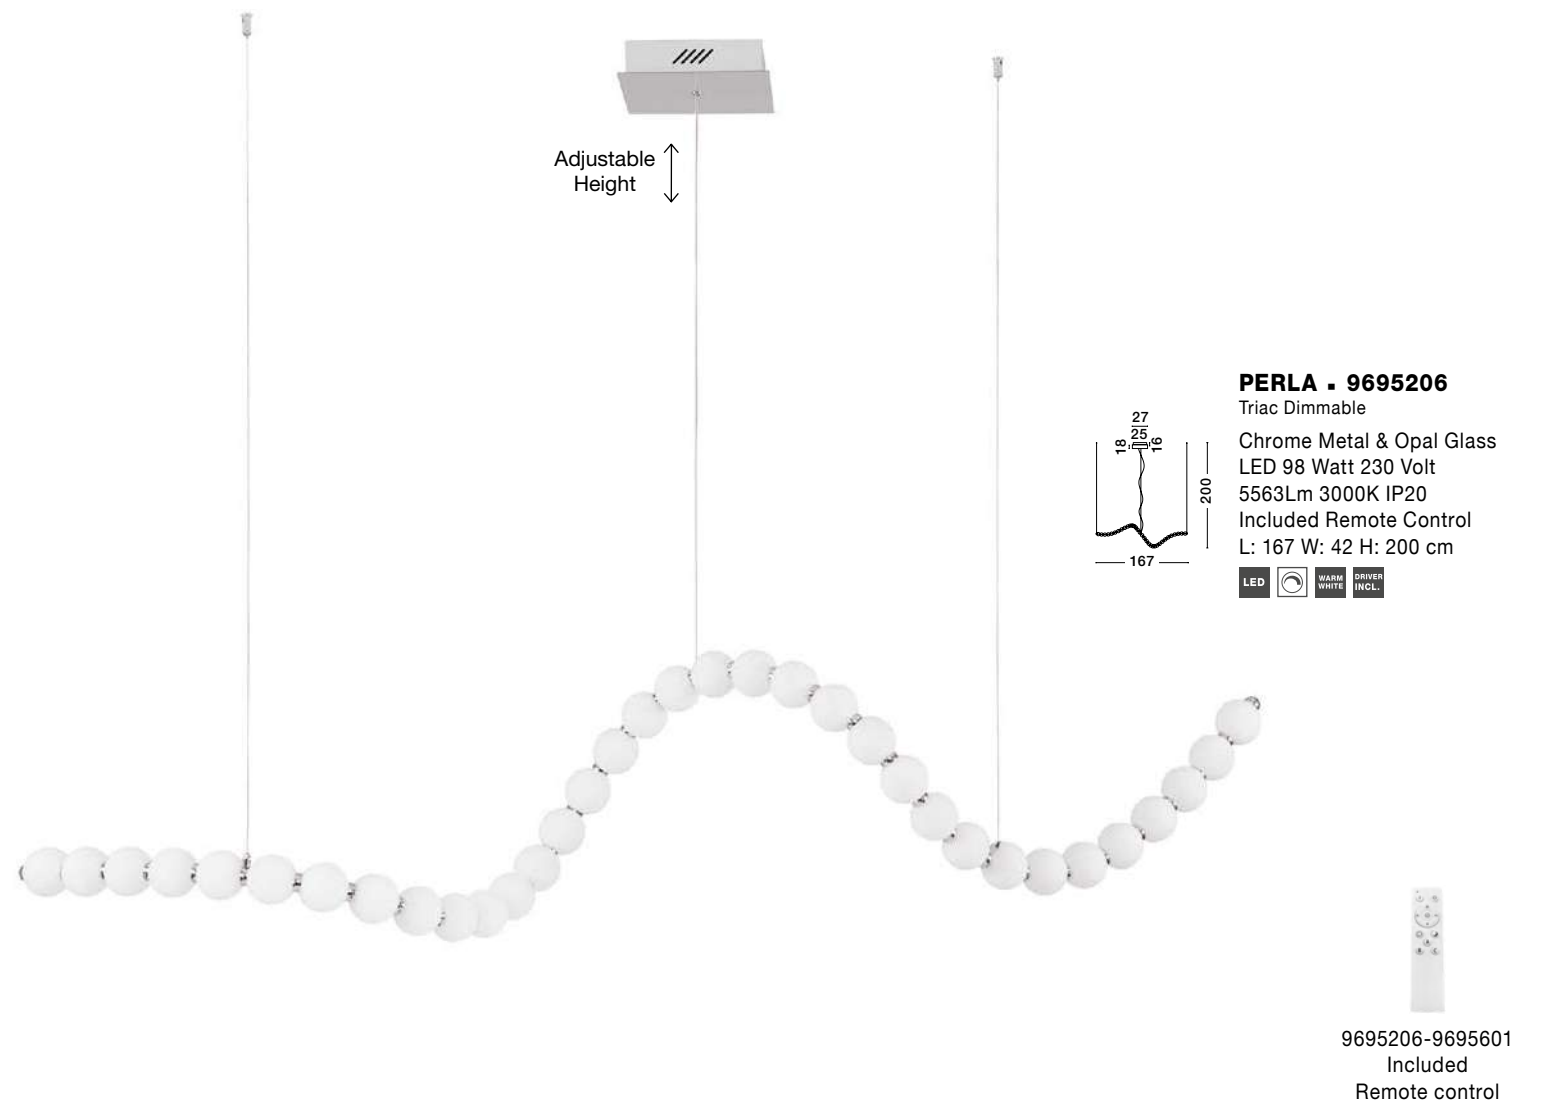

07 CEILING  
p. 416

08 WALL  
p. 476

09 HOTEL  
p. 524

**01**  
modular

**PERLA • 9186915**  
 Triac Dimmable  
 Chrome Metal & Opal Glass  
 LED 207 Watt 230 Volt  
 13065Lm 3000K IP20  
 D1: 79 D2: 10 H: 400 cm

**PERLA • 9695207**  
 Triac Dimmable  
 Gold Metal & Opal Glass  
 LED 207 Watt 230 Volt  
 13065Lm 3000K IP20  
 D1: 79 D2: 10 H: 400 cm

**PERLA - 9695203**

Triac Dimmable

Gold Metal & Opal Glass

LED 125 Watt 230 Volt

11377Lm 3000K IP20

Included Remote Control

D: 118 H: 150 cm

9695203  
Included  
Remote control

**PERLA - 9695240**

Gold Metal & Opal Glass

LED 10 Watt 230 Volt

868Lm 3000K IP20