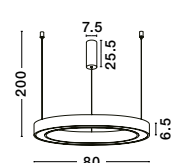

STING - 9558605

Triac Dimmable
Brass Gold Aluminium
& Acrylic
LED 50 Watt 230 Volt
2968Lm 3000K IP20
D: 80 H: 200 cm