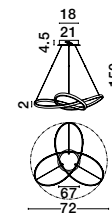

FUSION - 1701101002

Brass Gold Aluminium
& Acrylic
LED 53 Watt 230 Volt
4081Lm 3000K IP20
D: 72 H: 150 cm