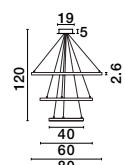

LED WARM WHITE DRIVER INCL.

Rotating

WIDTH  
2 cm

Adjustable Height

**EMPATIA - 9172869**

Triac Dimmable  
 Brass Gold Aluminium & Acrylic  
 LED 108 Watt 230 Volt  
 2245Lm 3000K IP20  
 D1: 80 D2: 60 D3: 40 H: 120 cm