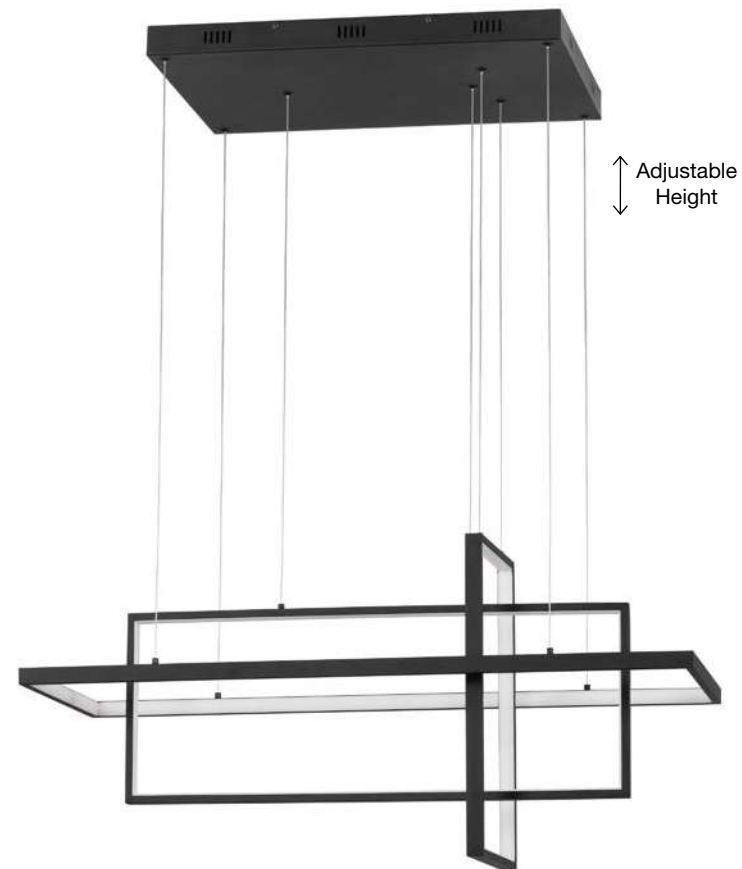

Sandy Black Aluminium
& Acrylic
LED 59 Watt 220-240 Volt
2129Lm IP20
Included Remote Control
L: 80 W: 38 H: 120 cm