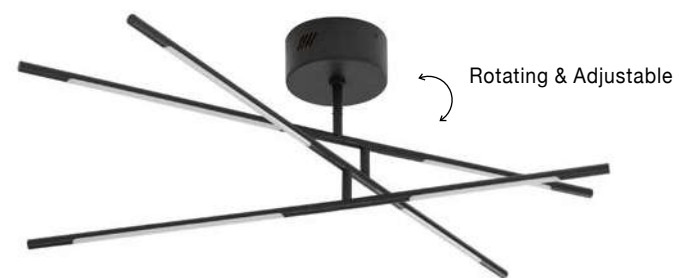

Rotating & Adjustable

RACCIO - 9180761
Triac Dimmable
Black Metal & Acrylic
LED 32 Watt 230 Volt
2304Lm 3000K IP20
L: 84 W: 77 H: 25.5 cm