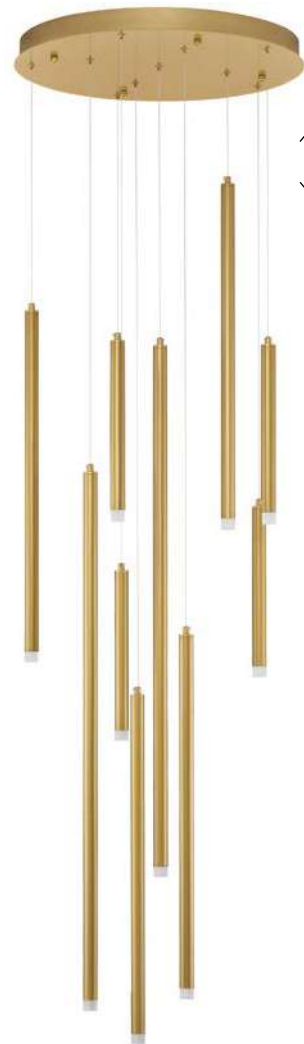

Adjustable Height

**TRIMLE - 9287918**

Gold Aluminium & Acrylic  
LED 3 Watt 230 Volt  
271Lm 3000K IP20  
D: 2.5 H1: 50 H2: 150 cm

Adjustable Height

**TRIMLE - 9287919**

Gold Aluminium & Acrylic  
LED 3 Watt 230 Volt  
271Lm 3000K IP20  
D: 2.5 H1: 70 H2: 150 cm