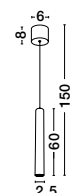

Adjustable Height

ULTRATHIN - 9184024

Sandy Black Aluminium
LED 7x3 Watt 230 Volt
1260Lm 3000K IP20
D: 40 H: 150 cm

Adjustable Height

ULTRATHIN - 9184023

Sandy White Aluminium
LED 7x3 Watt 230 Volt
1260Lm 3000K IP20
D: 40 H: 150 cm

Adjustable Height

ULTRATHIN - 9184022

Sandy Black Aluminium
LED 3 Watt 230 Volt
180Lm 3000K IP20
D: 2.5 H1: 60 H2: 150 cm

Adjustable Height

ULTRATHIN - 9184021

Sandy White Aluminium
LED 3 Watt 230 Volt
180Lm 3000K IP20
D: 2.5 H1: 60 H2: 150 cm