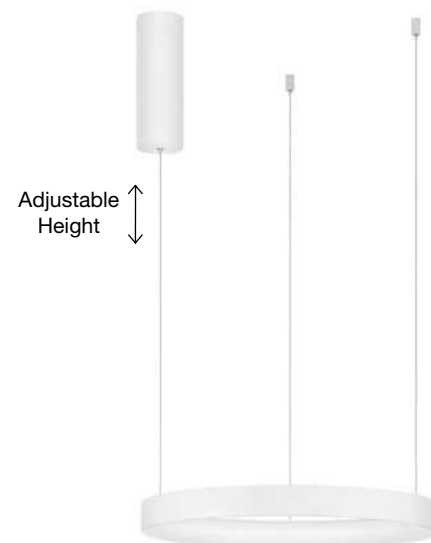

PERRINE - 9345613

Triac Dimmable
Sandy White Aluminium
& Acrylic
LED 22 Watt 230 Volt
1540Lm 3000K IP20
D: 40 H: 150 cm