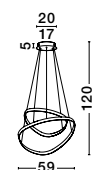

ARIES - 9357061

Triac Dimmable
Sandy White Aluminium
& Acrylic
LED 45 Watt 230 Volt
2364Lm 3000K IP20
D: 59 H: 120 cm