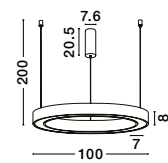

MORBIDO - 9345644

CCT Dimmable
Sandy White Aluminium
& Acrylic
LED 80 Watt 230 Volt
4373Lm 2700K - 4000K IP20
Remote Control Included
D: 100 H: 200 cm