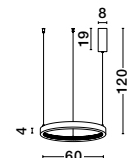

PRESTON - 9285601

Triac Dimmable

Antique Gold Brass
Aluminium & Acrylic
LED 35 Watt 230 Volt
2264Lm 3000K IP20
D: 60 H: 120 cm