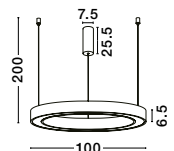

STING - 9558608

Triac Dimmable
Brass Gold Aluminium
& Acrylic
LED 60 Watt 230 Volt
3389Lm 3000K IP20
D: 100 H: 200 cm