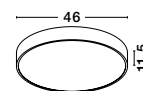

ET 97567221

**SOTTO - 9756722**

CCT Dimmable

Sandy Black Aluminium  
& Acrylic  
LED 40 Watt 220-240 Volt  
1964Lm 2700-3500-5000K IP20  
Included Remote Control  
D: 46 H: 11.5 cm

ET 97567221

**SOTTO - 9756723**