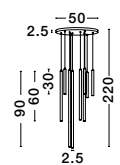

TRIMLE . 9287920

Sandy Black Aluminium & Acrylic
LED 3 Watt 230 Volt
271Lm 3000K IP20
D: 2.5 H: 50 H2: 150 cm

TRIMLE . 9287921

Sandy Black Aluminium & Acrylic
LED 3 Watt 230 Volt
271Lm 3000K IP20
D: 2.5 H: 70 H2: 150 cm

TRIMLE . 9287945

Triac Dimmable
Sandy Black Aluminium & Acrylic
LED 26 Watt 230 Volt
1861Lm 3000K IP20
D: 50 H: 220 cm

Adjustable Height

TRIMLE . 9287935

Sandy Black Aluminium & Acrylic
LED 21 Watt 230 Volt
1581Lm 3000K IP20
L: 100 W: 8 H: 180 cm