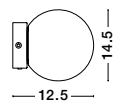

GL 99195322

JOLINE - 9919601
Sandy Black Metal & Aluminium
White Opal Glass
Switch On/Off
LED 1x6 Watt 240 Volt
445Lm 3200K IP20
D: 12.5 W: 12.5 H: 14.5 cm

GL 99195321

Adjustable