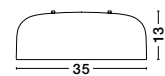

ET 8268061

**PERLETO - 926811**

Metal & Acrylic Diffuser  
 Gold Leaf Outside  
 Matt White Inside  
 LED E27 2x12 Watt 230 Volt  
 IP20 Bulb Excluded  
 D: 35 H: 13 cm

**HADON - 9001532**  
 Sandy White Aluminium  
 Matt White Acrylic Diffuser  
 LED 24 Watt 230 Volt  
 1380Lm 3000K IP20  
 D: 40 H: 5 cm