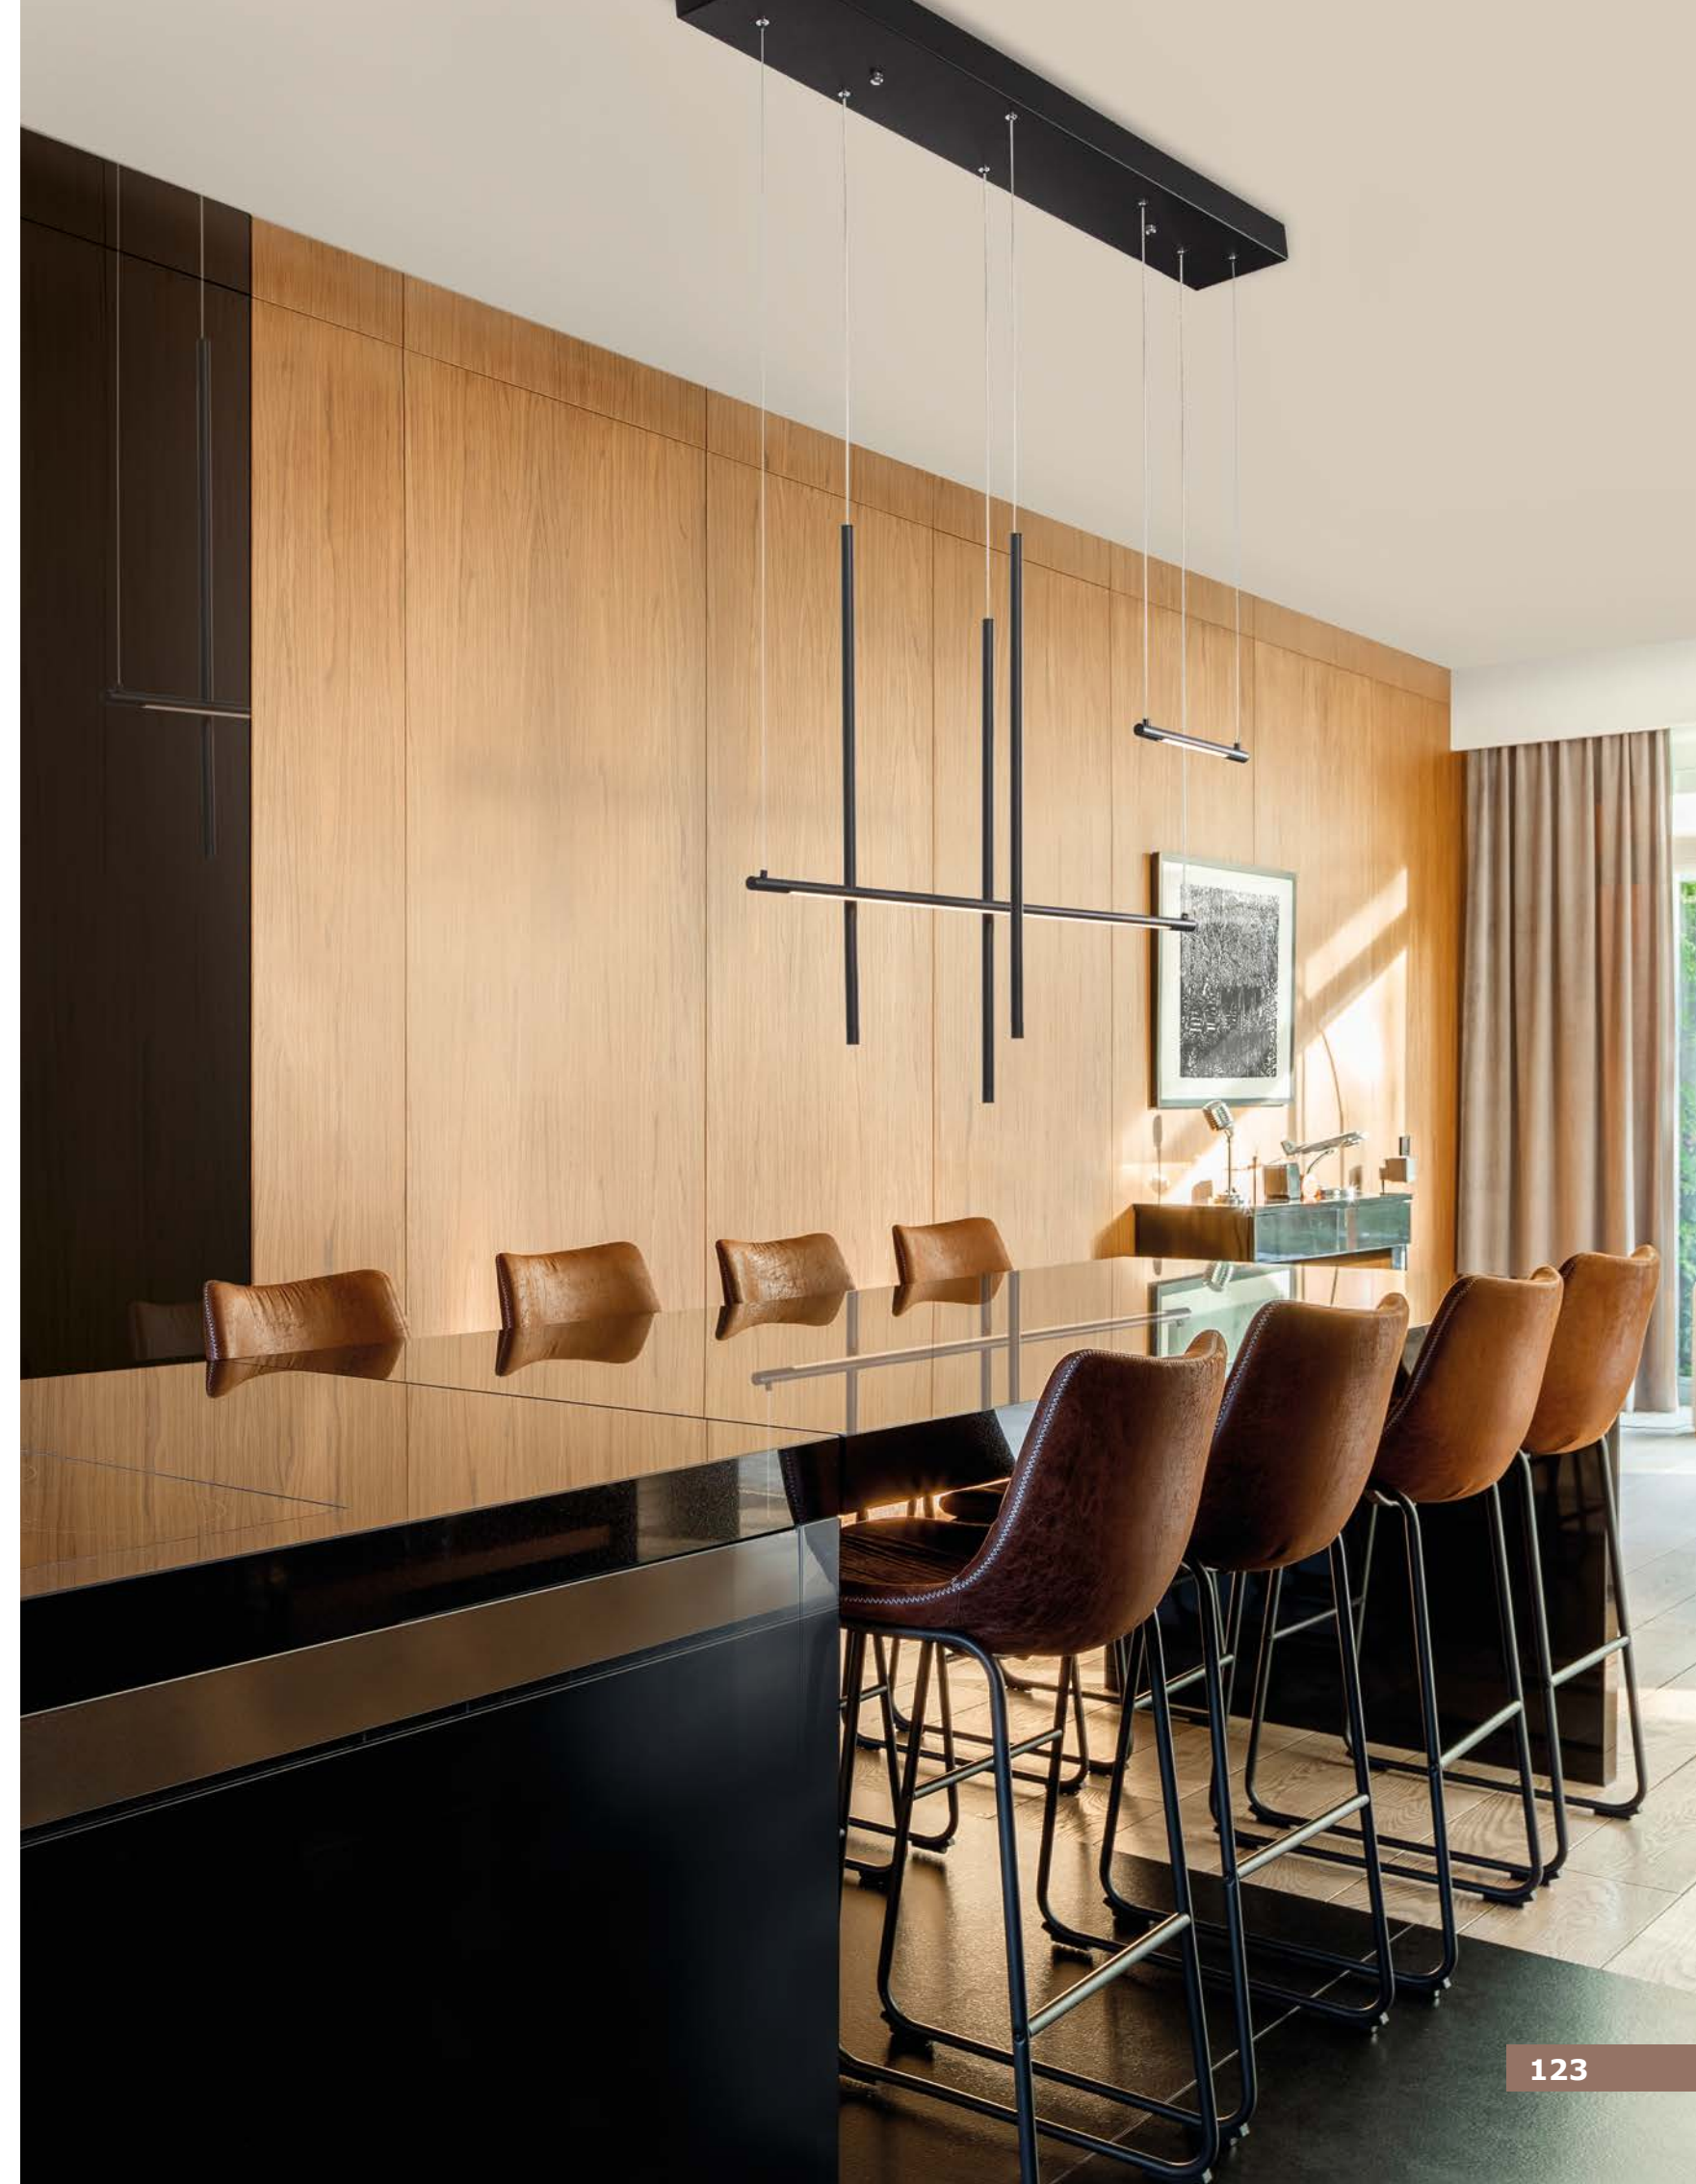

Adjustable Height

ELETTRA - 9088103
Sandy Black Aluminium
LED 5 Watt 230 Volt
195Lm 3000K IP20
D: 1.5 H: 60 Hz: 200 cm

Adjustable Height

ELETTRA - 9088101
Sandy Black Aluminium
LED 20 Watt 230 Volt
677Lm 3000K IP20
L: 120 W: 7 H: 150 cm

Adjustable Height

ELETTRA - 9088105
Sandy Black Aluminium
LED 20 Watt 230 Volt
698Lm 3000K IP20
L: 110 W: 15 H: 200 cm