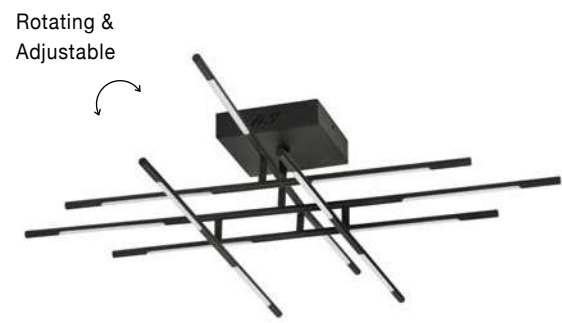

RACCIO - 9180714
Triac Dimmable

Black Metal & Acrylic
LED 59 Watt 230 Volt
4195Lm 3000K IP20
L: 94.5 W: 94.5 H: 21 cm

RACCIO - 9695216
Triac Dimmable

Black Metal & Acrylic
LED 109 Watt 230 Volt
6868Lm 3000K IP20
Included Remote Control
L: 180.5 W: 75 H: 200 cm

RACCIO - 9180783
Triac Dimmable

Black Metal & Acrylic
LED 68 Watt 230 Volt
5397Lm 3000K IP20
Included Remote Control
D: 85 H: 31 H2: 120 cm