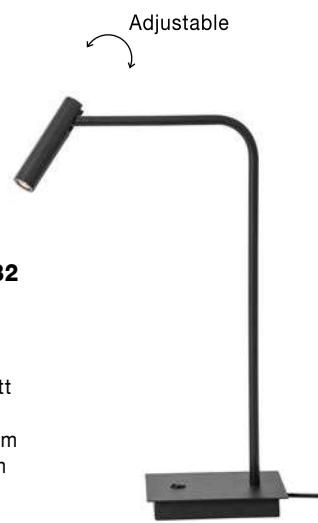

SICILY - 7140182
Black Aluminium
Adjustable
Switch On/Off
LED Samsung 3 Watt
190Lm 3000K IP20
Cable Length: 150 cm
L: 17 W: 30 H: 55 cm