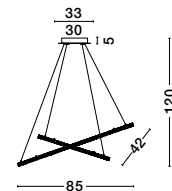

CELINE - 7403002
Chrome Aluminium
& Crystal Adjustable
LED 50 Watt 230 Volt
3120Lm 3500K IP20
L: 85 W: 42 H: 120 cm