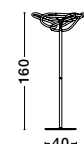

TIRIAC - 9548106

Gold Aluminium & Acrylic
LED 31 Watt 230 Volt
2784Lm 3000K IP20
L: 40 H: 160 cm