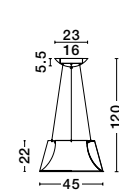

VOLCANO - 9077882

Sandy White Metal
White Diffuser Inside
LED 33 Watt 230 Volt
1680Lm 3000K IP20
D: 45 H1: 22 H2: 120 cm

ET 90778821