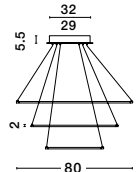

Adjustable Height

ALSO YOU CAN DO

Rotating

Rotating

ALSO YOU CAN DO

Adjustable Height

**ARIA - 17222004** · Not Dimmable  
**17222004 D** · Triac Dimmable

Chrome Aluminium & Acrylic  
LED 129 Watt 230 Volt  
6831Lm 3000K IP20  
D: 80 H: 120 cm