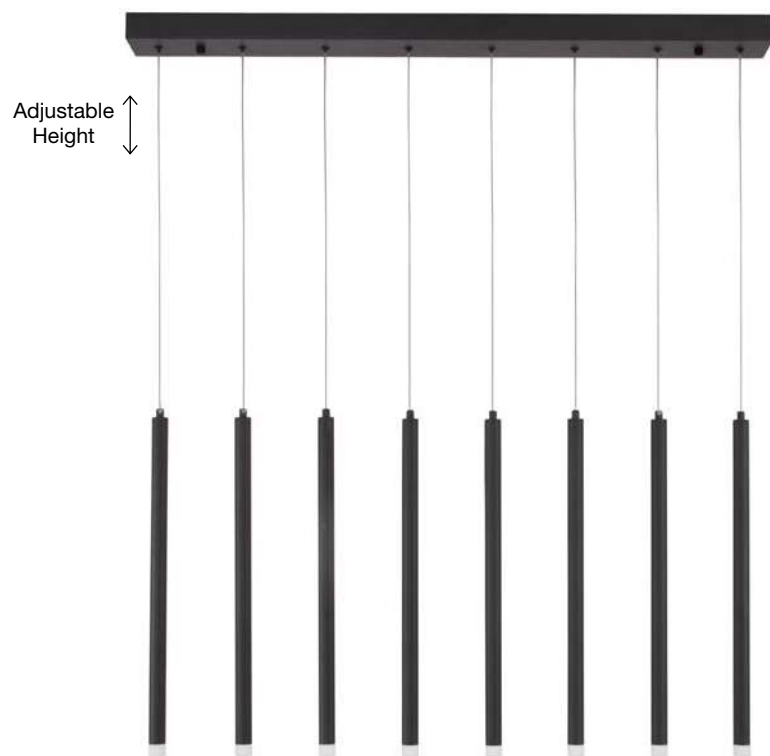

Adjustable Height

TRIMLE . 9287935

Sandy Black Aluminium & Acrylic
LED 21 Watt 230 Volt
1581Lm 3000K IP20
L: 100 W: 8 H: 180 cm