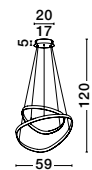

ARIES - 9357063

Triac Dimmable
Sandy Black Aluminium
& Acrylic
LED 45 Watt 230 Volt
2364Lm 3000K IP20
D: 59 H: 120 cm