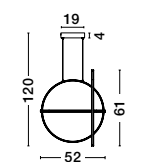

ARTE - 9114861

Triac Dimmable

Matt Black Aluminium
& Acrylic

LED 53 Watt 230 Volt

4236Lm 3000K IP20

D: 52 W: 16 H1: 61 H2: 120 cm