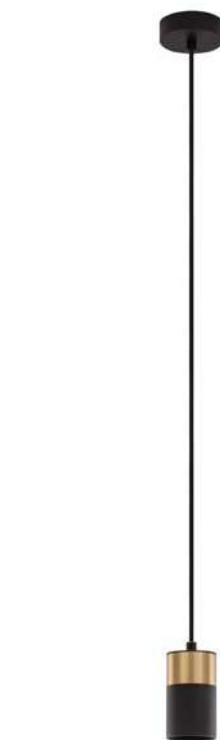

**PONGO - 9911524**  
 Sandy Black & Gold Aluminium  
 LED GU10 1x10 Watt 230 Volt  
 IP20 Bulb Excluded  
 D: 5.6 H1: 9.5 H2: 160 cm

**PONGO - 9911523**  
 Sandy Black & Gold Aluminium  
 LED GU10 1x10 Watt 230 Volt  
 IP20 Bulb Excluded  
 D: 5.6 H1: 30 H2: 180 cm