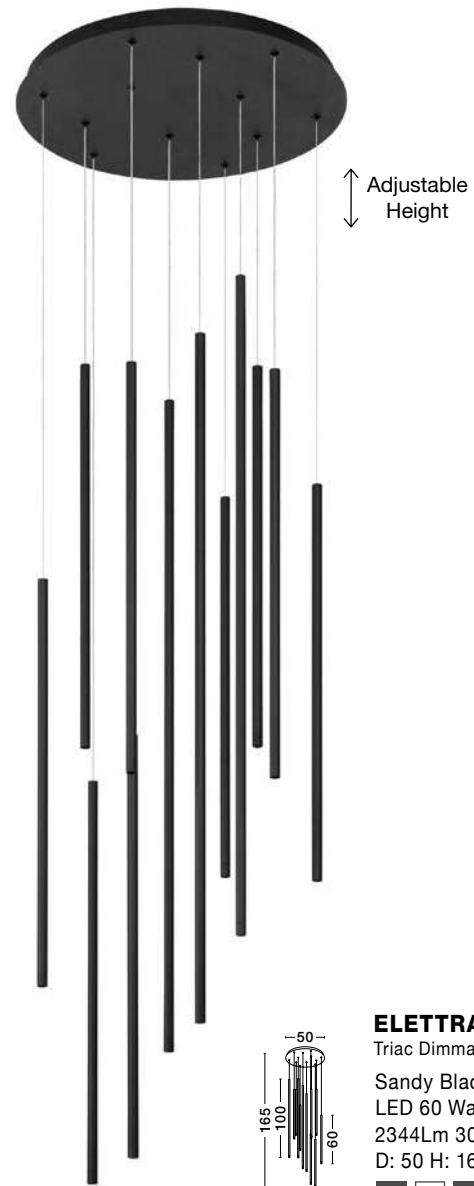

Adjustable Height

Adjustable Height

**ELETTRA - 9088107**  
 Sandy Black Aluminium  
 Recessed  
 LED 20 Watt 230 Volt  
 698Lm 3000K IP20  
 D: 7 H1: 120 H2: 300 cm  
 Cut Out: 1.5 cm

Adjustable Height

Adjustable Height

**ELETTRA - 9088109**  
 Sandy Black Aluminium  
 LED 20 Watt 230 Volt  
 698Lm 3000K IP20  
 D: 7 H1: 120 H2: 300 cm

Adjustable Height

**ELETTRA - 9081802**  
 Triac Dimmable  
 Sandy Black Aluminium  
 LED 40 Watt 220-240 Volt  
 1760Lm 3000K IP20  
 D: 40 H: 100 cm