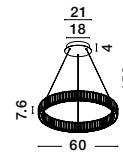

AURELIA - 9333066

Triac Dimmable
Chrome Metal & Crystal
LED 41W 230 Volt
4647Lm 3500K
IP20 Class I
D: 60 H: 150 cm