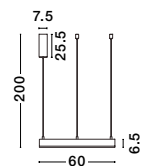

MOTIF . 9190640 · 3000K Triac Dimmable

9530206 · 2700-6000K Changing CCT & Dimming

Brass Gold Aluminium & Acrylic
LED 40 Watt 2943Lm
230 Volt IP20
D: 60 H: 200 cm