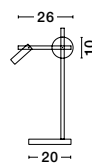

GL 99195321

Adjustable

**JOLINE - 9919531**  
 Sandy Black Metal & Aluminium  
 White Opal Glass  
 Switch On/Off  
 LED 6 Watt 450 Lm  
 Samsung 1x3 Watt 200Lm  
 230 Volt 3200K IP20  
 Cable Length: 150 cm  
 L: 26 W: 13.5 H: 55 cm