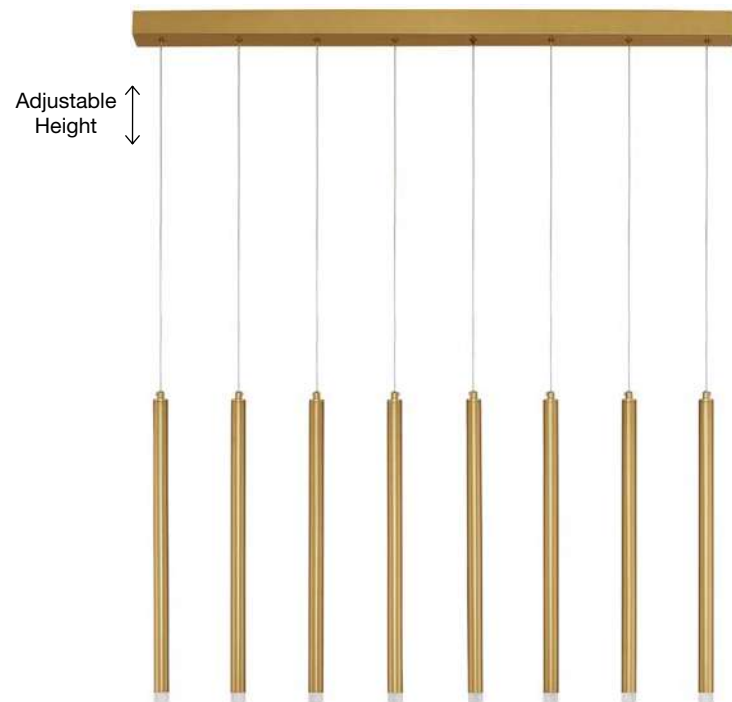

Adjustable Height

**TRIMLE - 9287918**

Gold Aluminium & Acrylic  
LED 3 Watt 230 Volt  
271Lm 3000K IP20  
D: 2.5 H1: 50 H2: 150 cm

Adjustable Height

**TRIMLE - 9287919**

Gold Aluminium & Acrylic  
LED 3 Watt 230 Volt  
271Lm 3000K IP20  
D: 2.5 H1: 70 H2: 150 cm

Adjustable Height

**TRIMLE - 9287940**

Triac Dimmable  
Brushed Gold Aluminium & Acrylic  
LED 26 Watt 230 Volt  
1861Lm 3000K IP20  
D: 50 H: 220 cm

Adjustable Height

**TRIMLE - 9287930**

Brushed Gold Aluminium & Acrylic  
LED 21 Watt 230 Volt  
1581Lm 3000K IP20  
L: 100 W: 8 H1: 50 H2: 180 cm