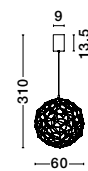

SOLE - 9186001
Gold Copper
LED 22 Watt 230 Volt
2651Lm 3000K IP20
Led Chip: 60 Pcs
D: 60 H: 310 cm