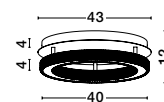

Adjustable Height

ALSO YOU CAN DO

Adjustable Height

ALSO YOU CAN DO

PRESTON - 9862852

Triac Dimmable
Antique Gold Brass
Aluminium & Acrylic
LED 62 Watt 230 Volt
3113Lm 3000K IP20
D: 60 H: 120 cm

PRESTON - 9862853

Triac Dimmable
Antique Gold Brass
Aluminium & Acrylic
LED 112 Watt 230 Volt
4731Lm 3000K IP20
D: 80 H: 150 cm

FIORE - 9285420

Triac Dimmable
Antique Gold Brass
Aluminium & Acrylic
LED 40 Watt 230 Volt
2139Lm 3000K IP20
D: 40 H: 12 cm

FIORE - 9285620

Triac Dimmable
Antique Gold Brass
Aluminium & Acrylic
LED 59 Watt 230 Volt
3919Lm 3000K IP20
D: 60 H: 12 cm