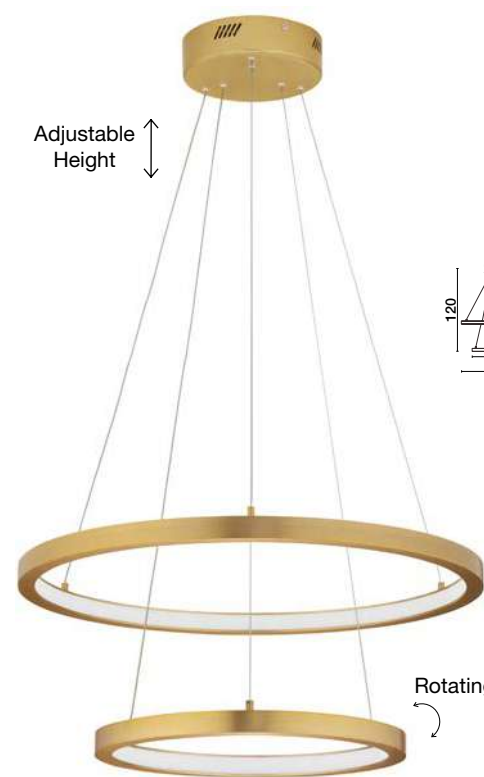

Adjustable Height

EMPATIA - 9172866

Triac Dimmable
Brass Gold Aluminium & Acrylic
LED 60 Watt 230 Volt
1755Lm 3000K IP20
D1: 60 D2: 40 H: 120 cm

LED WARM WHITE DRIVER INCL.

Rotating

WIDTH
2 cm