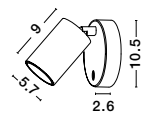

NET - 9011921

Sandy White Aluminium
Switch On/Off
LED GU10 1x10 Watt IP20
220-240 Volt Bulb Excluded
D: 5.7 H: 9 H2: 10.5 cm