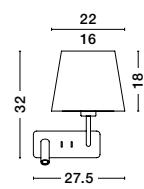

**YAMA - 9180522**

Black Fabric Shade  
& Black Aluminium  
Switch On/Off  
LED E27 1x12 Watt 230 Volt  
IP20 Bulb Excluded  
Cable Length: 192 cm  
D: 20 H: 22 H2: 176 cm

S 99191511

**SAVONA - 9919151**