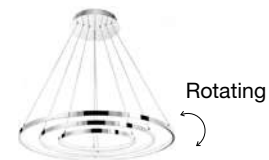

Adjustable Height

ALSO YOU CAN DO

Rotating

Rotating

ALSO YOU CAN DO

Adjustable Height

**ARIA - 17222004** · Not Dimmable  
**17222004 D** · Triac Dimmable

Chrome Aluminium & Acrylic  
LED 129 Watt 230 Volt  
6831Lm 3000K IP20  
D: 80 H: 120 cm