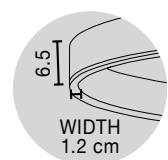

CONTROLLER - 9530224

Remote control for change CCT & Dimming