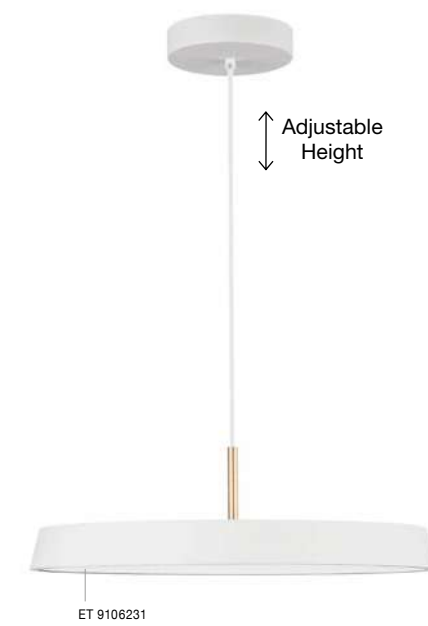

VETRO - 910621

Matt White Aluminium & Acrylic
LED 35 Watt 230 Volt
2662Lm 3000K IP20
D: 50 H: 120 cm

LED WARM WHITE DRIVER INCL.