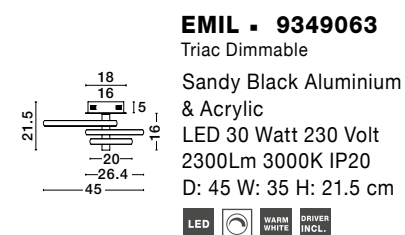

ET 81862011

**DARIUS - 8186203**  
Metal & Acrylic Diffuser  
Coffee Brown Outside  
Matt White Inside  
LED E27 4x12 Watt 230 Volt  
IP20 Bulb Excluded  
D: 40 H: 10 cm

ET 81862011

**DARIUS - 8186202**  
Metal & Acrylic Diffuser  
Black Outside  
Matt White Inside  
LED E27 4x12 Watt 230 Volt  
IP20 Bulb Excluded  
D: 40 H: 10 cm