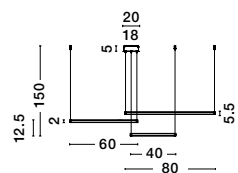

Adjustable
Height

PURPLE - 9210312
Triac Dimmable
Sandy Black Aluminium
& Acrylic
LED 80 Watt 230 Volt
5600Lm 3000K IP20
D: 130 H: 150 cm