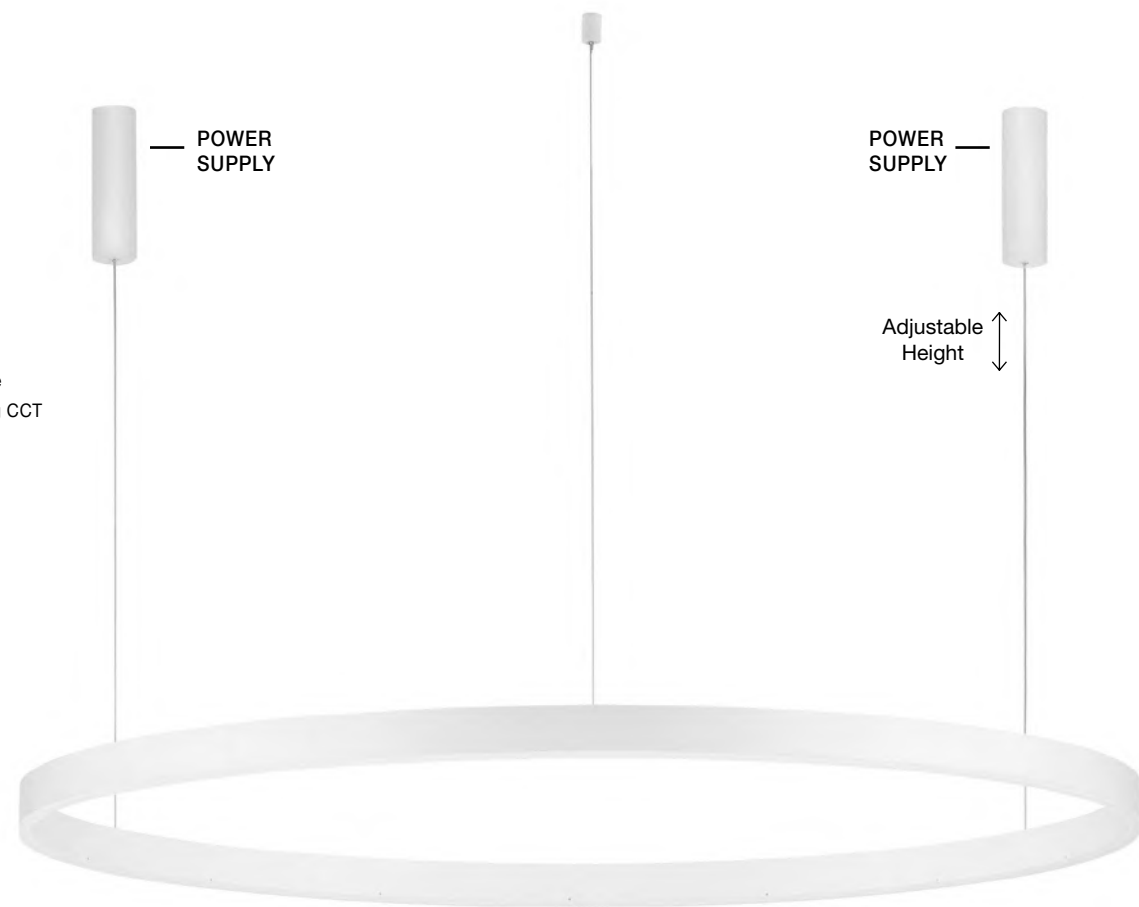

MOTIF - 9530200 · 3000K Triac Dimmable
9530218 · 2700-6000K Changing CCT & Dimming
Sandy White Aluminium & Acrylic
LED 72 Watt 5250Lm
230 Volt IP20
D: 120 H: 250 cm

CONTROLLER - 9530224
Remote control for change CCT & Dimming

MOTIF - 9530203 · 3000K Triac Dimmable
9530221 · 2700-6000K Changing CCT & Dimming
Sandy White Aluminium & Acrylic
LED 80 Watt 6000Lm
230 Volt IP20
D: 150 H: 250 cm