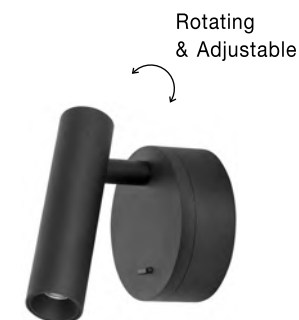

CLIP - 9030201
Sandy White Aluminium
LED Philips 3 Watt
Switch On/Off
190Lm 3000K IP20
D: 8 W: 3.4 H: 11 cm

CLIP - 9030202
Sandy Black Aluminium
LED Philips 3 Watt
Switch On/Off
190Lm 3000K IP20
D: 8 W: 3.4 H: 11 cm

**ANTI
GLARE
NETWORK**