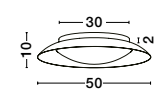

FULINE • 9348071
Triac Dimmable
Gold Leaf Aluminium
& Acrylic
LED 32 Watt 230 Volt
2320Lm 3000K IP20
D: 50 H: 5 cm