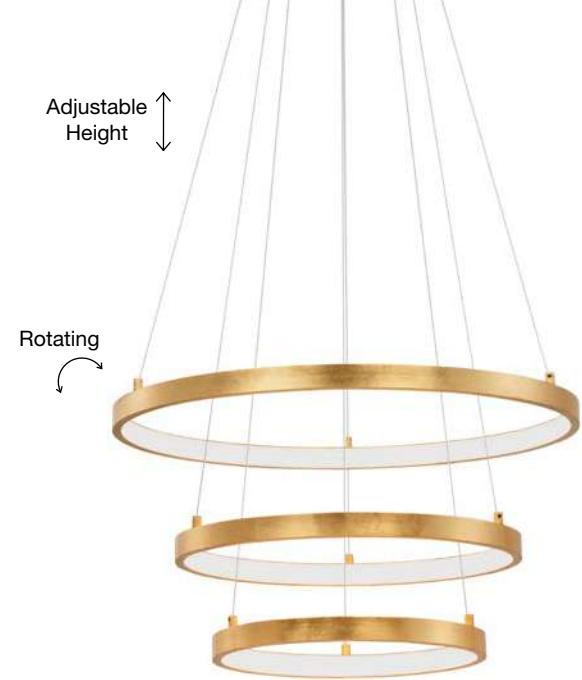

LEON - 9501430
Triac Dimmable
Gold Leaf Aluminium
& Acrylic
LED 83 Watt 230 Volt
5597Lm 3000K IP20
D1: 61 D2: 45 D3: 35.5 H: 150 cm