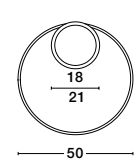

FULINE • 9348071
Triac Dimmable
Gold Leaf Aluminium
& Acrylic
LED 32 Watt 230 Volt
2320Lm 3000K IP20
D: 50 H: 5 cm