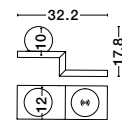

USB CHARGER

**VIDA - 9533524**

Sandy White Metal  
Adjustable - Switch On/Off  
USB Charger  
LED Cree 230 Volt 3000K  
Backlight 5 Watt 350Lm  
Reader 1x3 Watt 210Lm IP20  
L: 35 W: 10 H: 8 cm

WIRELESS FAST CHARGE