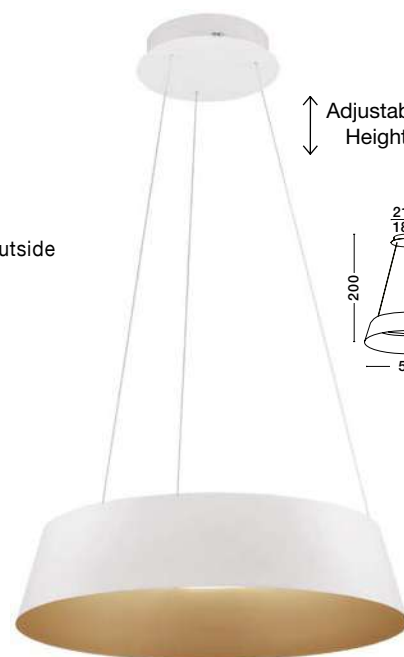

Adjustable Height

ALBA - 9345658
Triac Dimmable
Sandy Black Aluminium Outside
Champaign Gold Inside
LED 53 Watt 230 Volt
1982Lm 3000K IP20
D: 54 H: 200 cm

Adjustable Height

ALBA - 9345657
Triac Dimmable
Sandy White Aluminium Outside
Champaign Gold Inside
LED 53 Watt 230 Volt
1982Lm 3000K IP20
D: 54 H: 200 cm