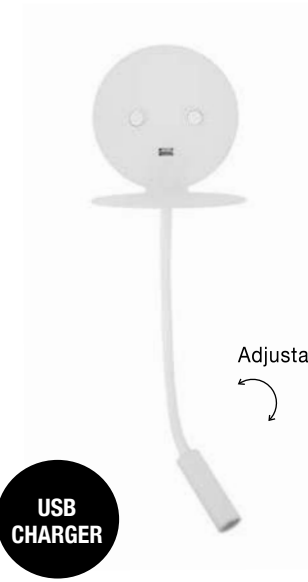

ECLIP - 9173281

White Aluminium
Adjustable Switch On/Off
USB Charger
LED Samsung 230 Volt 3000K
Backlight 6 Watt 310Lm
Reader 3 Watt 210Lm IP20
L: 15 W: 19.5 H: 50 cm