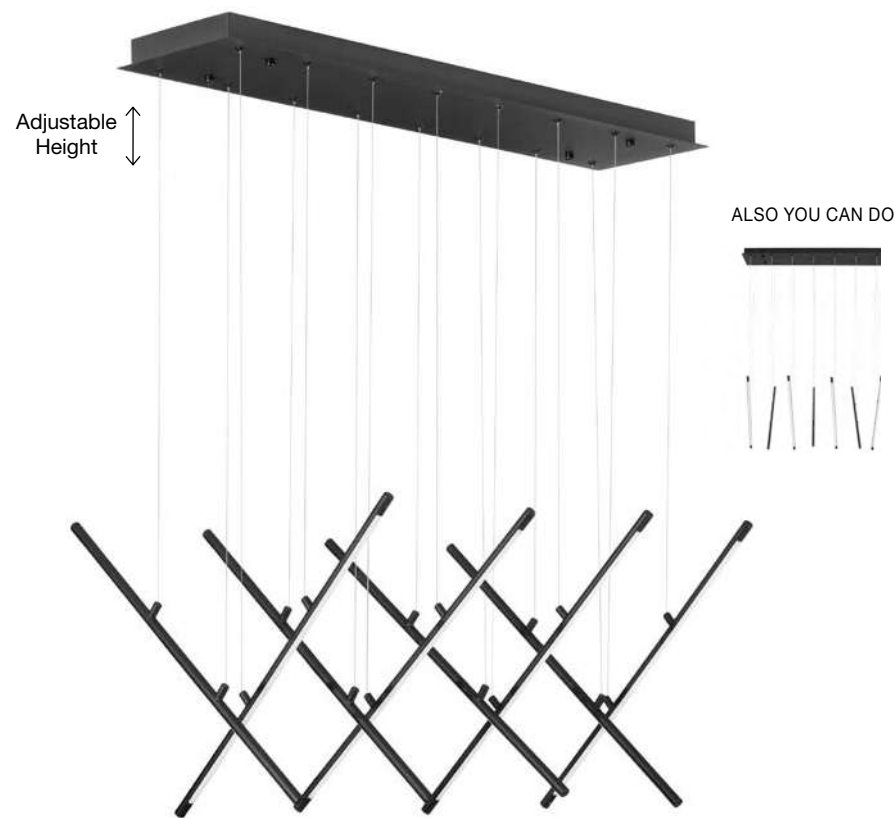

ELETTRA - 9081803
Triac Dimmable
Sandy Black Aluminium
LED 60 Watt 220-240 Volt
2400Lm 3000K IP20
L: 100 W: 51 H: 120 cm