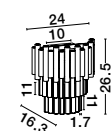

Adjustable Height

**MAGNOLIA - 9824080**

Gold Aluminum & Crystal (96 pcs)  
LED E14 5x5 Watt 230 Volt  
IP20 Bulb Excluded  
D: 39 H1: 35 H2: 120 cm

CR 98240821

CR 98240821

**MAGNOLIA - 9824082**

Gold Aluminum & Crystal (21 pcs)  
LED E14 2x5 Watt 230 Volt  
IP20 Bulb Excluded  
L: 24 W: 16.3 H: 26.5 cm