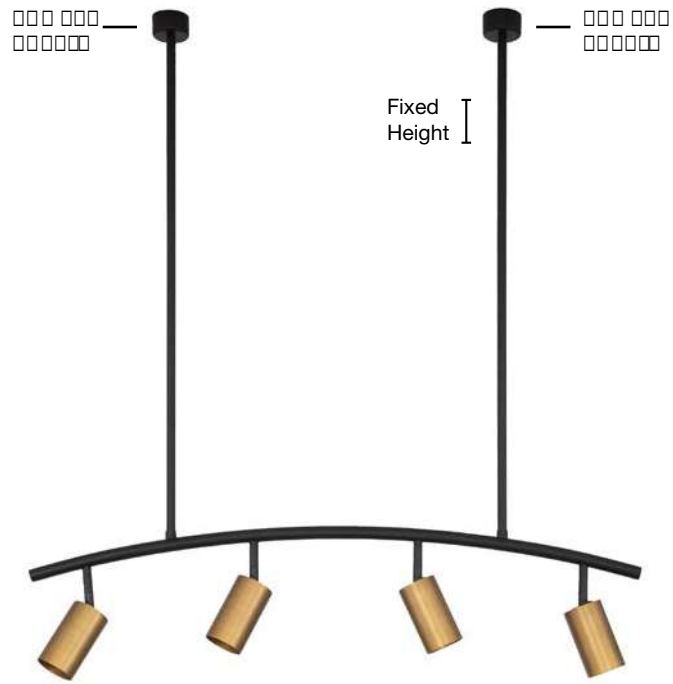

Fixed Height

POGNO - 9111457
Black & Gold Aluminium
LED GU10 4x10 Watt 230 Volt
IP20 Bulb Excluded
L: 96.5 H: 90 cm