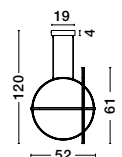

ARTE . 9114862
Triac Dimmable
Gold Aluminium
& Acrylic
LED 53 Watt 230 Volt
4236Lm 3000K IP20
D: 52 W: 16 H1: 61 H2: 120 cm