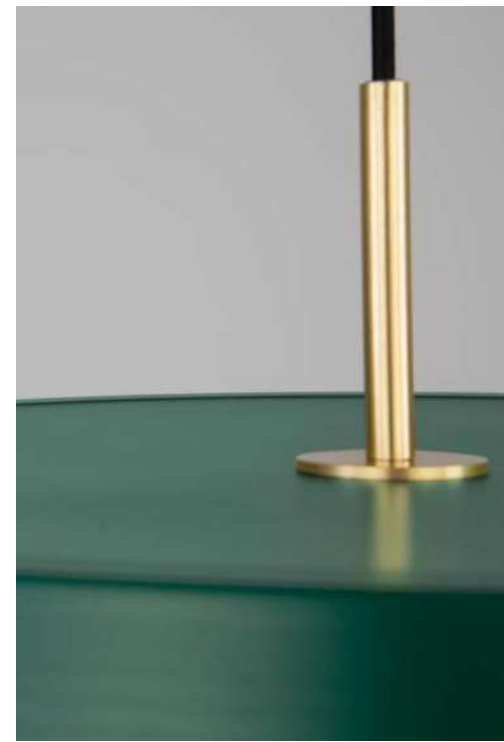

VETRO - 910621

Matt White Aluminium & Acrylic
LED 35 Watt 230 Volt
2662Lm 3000K IP20
D: 50 H: 120 cm

LED WARM WHITE DRIVER INCL.