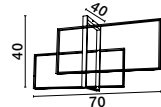

CLEA - 9086025
Sandy Black Aluminium
& Acrylic
LED 26 Watt 220-240 Volt
3772Lm 3000K IP20
L: 70 W: 40 H: 40 cm