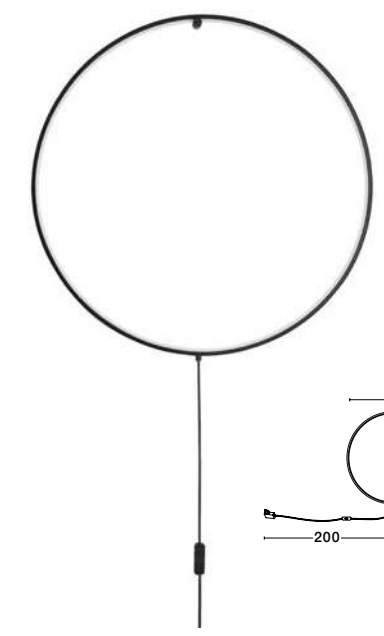

RING - 9108311
Sandy Black Aluminium
& Acrylic
Black Fabric Wire
LED 30 Watt 230 Volt
1445Lm 3000K IP20
D: 79 W: 2 cm
Cable Length: 200 cm

BASE_B - 9108314
Sandy Black
Aluminium Base
L: 28 cm
Suitable for 9108311

RING - 9108312
Sandy Black Aluminium
& Acrylic
Black Fabric Wire
LED 19 Watt 230 Volt
901Lm 3000K IP20
D: 45 W: 2 cm
Cable Length: 200 cm

BASE_B - 9108313
Sandy Black
Aluminium Base
L: 18 cm
Suitable for 9108312