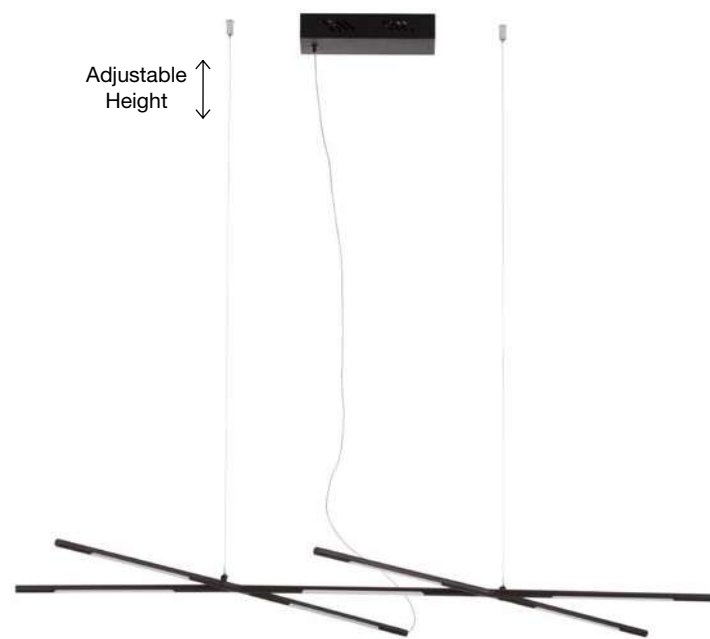

Adjustable Height ↑↓

**RACCIO - 9695213**  
 Triac Dimmable  
 Black Metal & Acrylic  
 LED 27 Watt 230 Volt  
 1308Lm 3000K IP20  
 L: 115 W: 53 H: 200 cm

ALSO YOU CAN DO

Two Options Of Height  
 81 - 52.5 cm