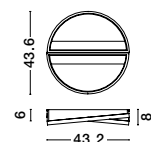

ELIZE - 9248114

Triac Dimmable

Black & Brass Gold Steel
& Aluminium & Silicon
LED 28 Watt 230 Volt
1550Lm 3000K IP20
D:43.2 W: 43.6 H: 8 cm