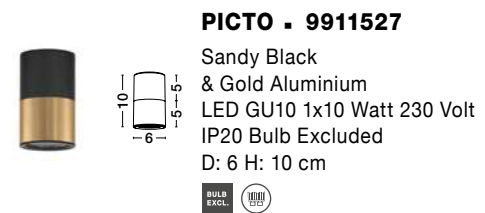

PONGO - 9010220

Sandy Black & Gold Aluminium
LED GU10 2x10 Watt 230 Volt
IP20 Bulb Excluded
D: 5.9 H: 62.7 cm

PICTO - 9911527

Sandy Black & Gold Aluminium
LED GU10 1x10 Watt 230 Volt
IP20 Bulb Excluded
D: 6 H: 10 cm

PICTO - 9911528

Sandy Black & Gold Aluminium
LED GU10 1x10 Watt 230 Volt
IP20 Bulb Excluded
D: 6 H: 15 cm