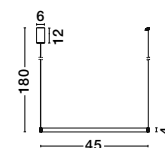

Adjustable Height

**ORLANDO - 86016804**

Antique Brass  
Aluminium & Acrylic  
LED 18 Watt 230 Volt  
1020Lm 3000K IP20  
D: 45 H: 180 cm

**MAKE IT IDEAL FOR YOU**

choose the right plate depending on the number of rings you want to attach