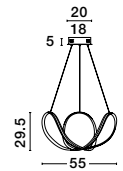

LED WARM WHITE DRIVER INCL.