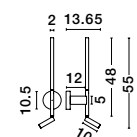

HANDY - 9182811
Sandy White Aluminium & Acrylic
Adjustable/Rotating - Switch On/Off
LED Samsung 230 Volt 3000K
Backlight 6 Watt 310Lm
Reader 3 Watt 210Lm IP20
L: 2 W: 13.65 H: 55 cm