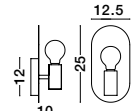

ROYAL - 9501244

Gold Metal
LED E27 1x12 Watt 230 Volt
IP20 Bulb Excluded
D: 12.5 W: 10 H: 25 cm