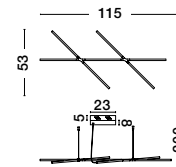

RACCIO - 9695214

Triac Dimmable
Brass Gold Metal & Acrylic
LED 27 Watt 230 Volt
1491Lm 3000K IP20
L: 115 W: 53 H: 200 cm