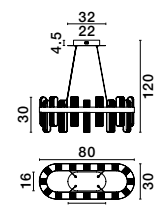

ARGO - 9756714
Triac Dimmable
Brass Gold Metal
& Acrylic
LED 81 Watt 220-240 Volt
3120Lm 3000K IP20
D: 60 H: 120 cm
LED WARM WHITE DRIVER INCL.

ARGO - 9756715
Triac Dimmable
Brass Gold Metal
& Acrylic
LED 82 Watt 220-240 Volt
3133Lm 3000K IP20
L: 80 W: 30 H: 120 cm
LED WARM WHITE DRIVER INCL.