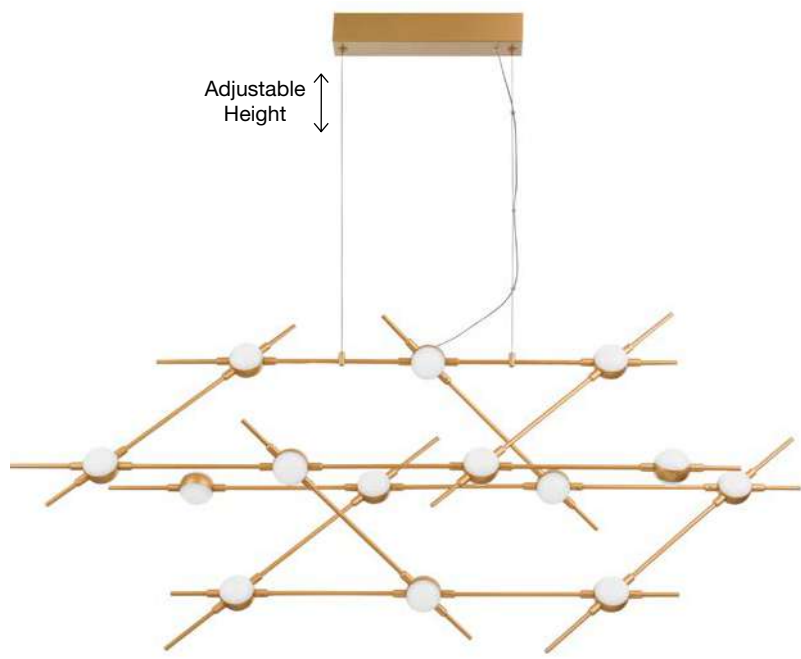

NEBULA . 9186900
Titanium Black Copper
LED 25 Watt 230 Volt
2049Lm 3000K IP20
Led Chip: 60 Pcs
L: 84 W: 22 H: 110 cm

LED WARM WHITE DRIVER INCL.