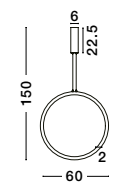

Adjustable
Height

WIDTH
2 cm

CHANGE • 9070168
Triac Dimmable
Brass Gold Aluminium
& Acrylic
LED 36 Watt 230 Volt
1161Lm 3000K IP20
D: 60 H: 150 cm

Adjustable
Height