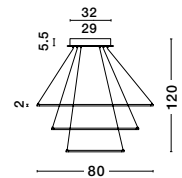

DEA - 17222001 · Not Dimmable
17222001 D · Triac Dimmable

Matt White Aluminium
& Acrylic
LED 130 Watt 230 Volt
6820Lm 3000K IP20
D: 80 H: 120 cm