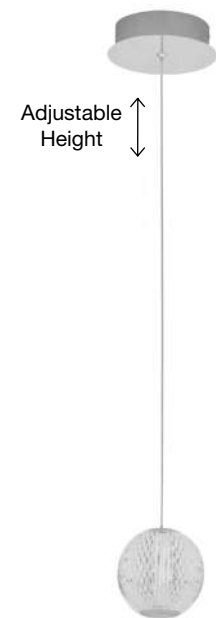

BRILLANTE . 9186908

Chrome Aluminium & Acrylic
LED 6 Watt 230 Volt
247Lm 3200K IP20
D: 12 H: 120 cm