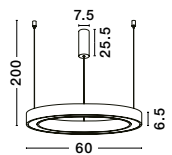

STING . 9558600

Triac Dimmable
Sandy White Aluminium & Acrylic
LED 40 Watt 230 Volt
2153Lm 3000K IP20
D: 60 H: 200 cm