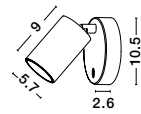

NET - 9011922

Sandy Black Aluminium
Switch On/Off
LED GU10 1x10 Watt IP20
220-240 Volt Bulb Excluded
D: 5.7 H: 9 H2: 10.5 cm