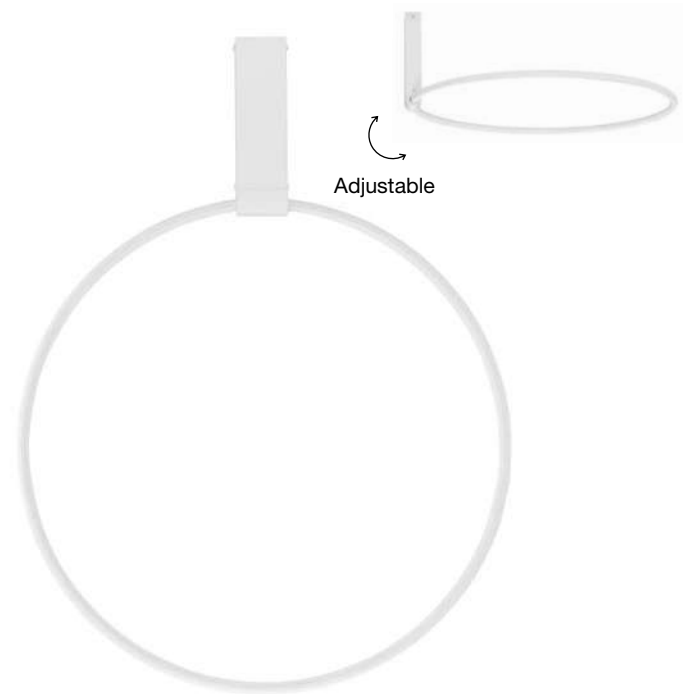

GARVE - 9085245
Triac Dimmable
Sandy Black Aluminium
LED 70 Watt 220-240 Volt
3150Lm 3000K IP20
D1: 60 D2:40 H: 20 cm

LED WARM WHITE DRIVER INCL.

GARVE - 9085244
Triac Dimmable
Sandy White Aluminium
& Acrylic
LED 35 Watt 230 Volt
1559Lm 3000K IP20
D: 60 H: 80 cm