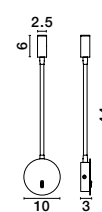

JACO - 8140322

Black Aluminium
Adjustable
Switch On/Off
LED Samsung 3 Watt
190Lm 3000K IP20
L: 10 W: 3 H: 44 cm