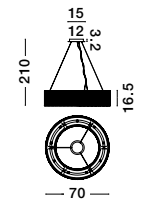

BAROK - 9006056

Matt Black Metal & Clear Glass (220 pcs)
LED G9 9x5 Watt 230 Volt
IP20 Bulb Excluded
D: 70 H: 210 cm