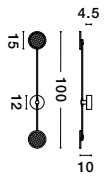

SCOPE . 9695250
Black Metal & Acrylic
LED 19 Watt 230 Volt
2494Lm 3000K IP20
L: 100 W: 10 H: 120 cm