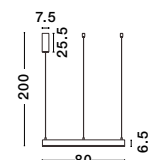

Adjustable Height

MOTIF - 9190848 · 3000K Triac Dimmable
9530213 · 2700-6000K Changing CCT & Dimming

Sandy Black Aluminium
& Acrylic
LED 50 Watt 3684Lm
230 Volt IP20
D: 80 H: 200 cm

CONTROLLER - 9530224

Remote control for
change CCT & Dimming