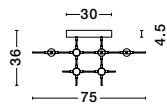

Gold Metal & Acrylic
LED 51 Watt 230 Volt
2751Lm 3000K IP20
L: 75 W: 68 H: 36 cm

9180630
Included
Remote control