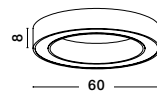

MORBIDO . 9345633

CCT Dimmable
Sandy Black Aluminium
& Acrylic
LED 48 Watt 230 Volt
3730Lm 2700K - 4000K IP20
Remote Control Included
D1: 60 D2: 46 H:8 cm