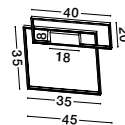

PORTO - 9364034

Triac Dimmable

Sandy White Steel Aluminium & Acrylic
LED 30 Watt 230 Volt
2030Lm 3000K IP20
L: 45 W:45 H: 4 cm