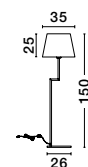

SAVONA - 9919153

White Fabric Shade
Sandy Black Aluminium
LED E27 1x12 Watt 230 Volt
IP20 Bulb Excluded
Cable Length: 174 cm
D: 35 W: 18 H: 25 H2: 150 cm