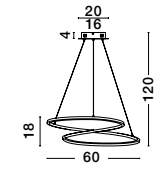

GIRISH - 9248109

Triac Dimmable
Gold Stainless Steel
& Acrylic
LED 41 Watt 230 Volt
2000Lm 3000K IP20
D: 60 H: 120 cm