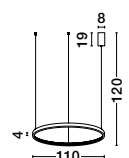

PRESTON - 9285110

Triac Dimmable

Antique Gold Brass
Aluminium & Acrylic
LED 60 Watt 230 Volt
4030Lm 3000K IP20
D: 110 H: 120 cm