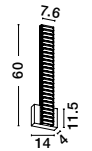

AURELIA - 9333065

Gold Metal & Crystal
LED 19W 230 Volt
1707Lm 3500K
IP20 Class I
L: 14 W: 4 H: 60 cm