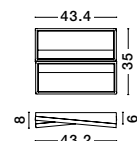

ELIZE - 9248113

Triac Dimmable

Black & Brass Gold Steel
& Aluminium & Silicon
LED 28 Watt 230 Volt
1550Lm 3000K IP20
L:43.2 W: 35 H: 8 cm