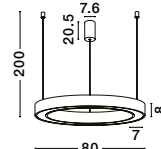

MORBIDO - 9345643
CCT Dimmable

Brass Gold Aluminium
& Acrylic
LED 59 Watt 230 Volt
4076Lm 2700K - 4000K IP20
Remote Control Included
D: 80 H: 200 cm