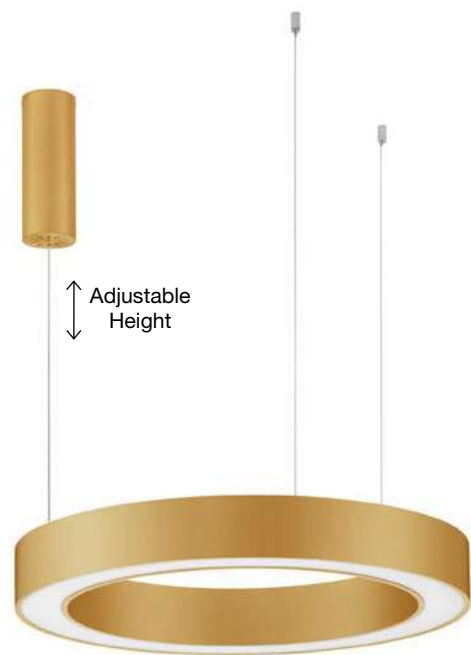

Powered by
tuya

MORBIDO - 9345640
CCT Dimmable

Brass Gold Aluminium
& Acrylic
LED 48 Watt 230 Volt
3268Lm 2700K - 4000K IP20
Remote Control Included
D: 60 H: 200 cm