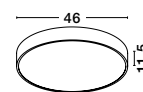

SOTTO - 9756723

CCT Dimmable

Sandy White Aluminium
& Acrylic
LED 40 Watt 220-240 Volt
1964Lm 2700-3500-5000K IP20
Included Remote Control
D: 46 H: 11.5 cm