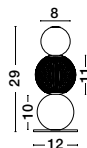

BRILLE . 9522030
Gold Aluminium & Acrylic
LED 4 Watt 230 Volt
231Lm 3200K IP20
Cable Length: 200 cm
D: 12 H: 29 cm