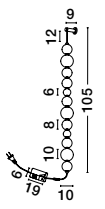

PERLA - 9695244
Triac Dimmable
Gold Metal & Opal Glass
LED 42 Watt 230 Volt
3958Lm 3000K IP20
Cable Length: 310 cm
D: 10 W: 9 H: 105 cm