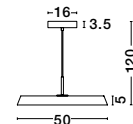

VETRO - 910623

Matt Green Aluminium & Acrylic
LED 35 Watt 230 Volt
2662Lm 3000K IP20
D: 50 H: 120 cm

LED WARM WHITE DRIVER INCL.