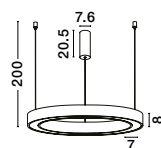

MORBIDO - 9345646
CCT Dimmable

Brass Gold Aluminium
& Acrylic
LED 80 Watt 230 Volt
4373Lm 2700K - 4000K IP20
Remote Control Included
D: 100 H: 200 cm