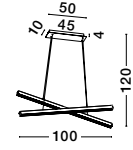

X-LINE - 9060910
Triac Dimmable
Sandy White Aluminium
& Acrylic
LED 40 Watt 230V
1428Lm 3000K IP20
L: 100 W: 8 H: 120 cm