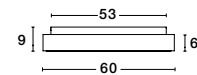

ET 94530431

RANDO SMART
OUR INTELLIGENT
RANDO

ET 94530431

RANDO SMART - 9853044
CCT Dimmable - Wireless
Sandy Black Aluminium
& Acrylic
LED 50 Watt 230 Volt
2864Lm 3000K - 4000K IP20
D: 60 H: 120 cm

RANDO SMART - 9453043
CCT Dimmable - Wireless
Sandy White Aluminium
& Acrylic
LED 50 Watt 230 Volt
2864Lm 3000K - 4000K IP20
D: 60 H: 120 cm

ET 98530421

ET 98530421

RANDO SMART - 9853042
CCT Dimmable - Wireless
Sandy Black Aluminium
& Acrylic
LED 50 Watt 230 Volt
2864Lm 3000K - 4000K IP20
D: 60 H: 9 cm

RANDO SMART - 9453041
CCT Dimmable - Wireless
Sandy White Aluminium
& Acrylic
LED 50 Watt 230 Volt
2864Lm 3000K - 4000K IP20
D: 60 H: 9 cm

RANDO SMART

Nova Luce presents the RANDO SMART series. A series of smart luminaires that can be controlled from a smartphone, a tablet or a smart home system such as Amazon Echo or Google Home.

The brightness, status and color temperature of each light, can be adjusted directly from your smart device or voice assistant over Wi-Fi without the need of any additional hubs.

A QUICK GLANCE AT THE BENEFITS OF RANDO SMART:

- Quick and easy installation
- No need for an additional gateway / smart hub
- Compatible with Amazon Echo and Google Home
- Can be controlled from your smartphone or tablet using the Tuya App.

SMART FEATURES:

- Remotely power on and off the device
- Brightness adjustment (10% - 100%)
- Color Temperature adjustment (3000K - 4000K)
- Control of multiple lights simultaneously using groups