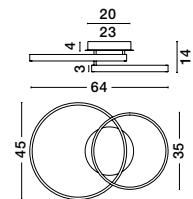

LEON - 8100282
Gold Leaf Aluminium
& Acrylic
LED 42 Watt 230 Volt
3529Lm 3000K IP20
L: 64 W: 45 H: 14 cm