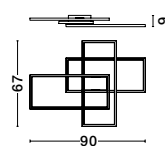

BILBAO . 9508432

Triac Dimmable
Gold Leaf Aluminium
& Acrylic
LED 55 Watt 230 Volt
3550Lm 3000K IP20
L: 90 W: 67 H: 9 cm