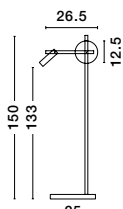

JOLINE - 9919532
Sandy Black Metal & Aluminium
White Opal Glass
Switch On/Off
LED 6 Watt 450Lm
Samsung 1x3 Watt 200Lm
230 Volt 3200K IP20
Cable Length: 170 cm
L: 26.5 W: 16.5 H: 150 cm