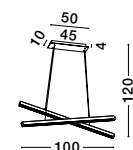

X-LINE - 9060920
Triac Dimmable
Sandy Black Aluminium
& Acrylic
LED 40 Watt 230V IP20
1428Lm 3000K Class II
L: 100 W: 8 H: 120 cm