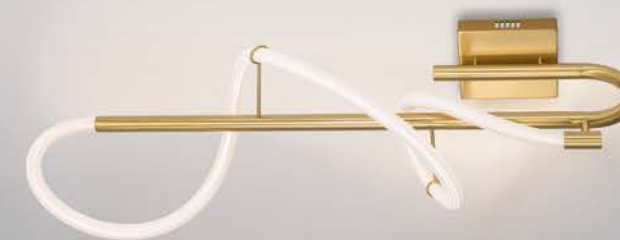

**CERELIA - 9082091**  
 Brass Gold Metal  
 & Fiber Braided Silicone Tube  
 LED 29.5 Watt 230 Volt  
 1861Lm 3000K IP20  
 D: 35 W: 17 H: 50 cm

**CERELIA - 9082094**

Brass Gold Metal  
& Fiber Braided Silicone Tube  
LED 15 Watt 230 Volt  
1160Lm 3000K IP20  
D: 40 H: 120 cm

**CERELIA - 9082092**

Triac Dimmable  
Brass Gold Metal  
& Fiber Braided Silicone Tube  
LED 34 Watt 230 Volt  
2271Lm 3000K IP20  
D : 60 H: 120 cm

ALSO YOU CAN DO

**CERELIA - 9082095**

Brass Gold Metal  
& Fiber Braided Silicone Tube  
LED 17.7 Watt 230 Volt  
1146Lm 3000K IP20  
L: 90 H: 30 cm