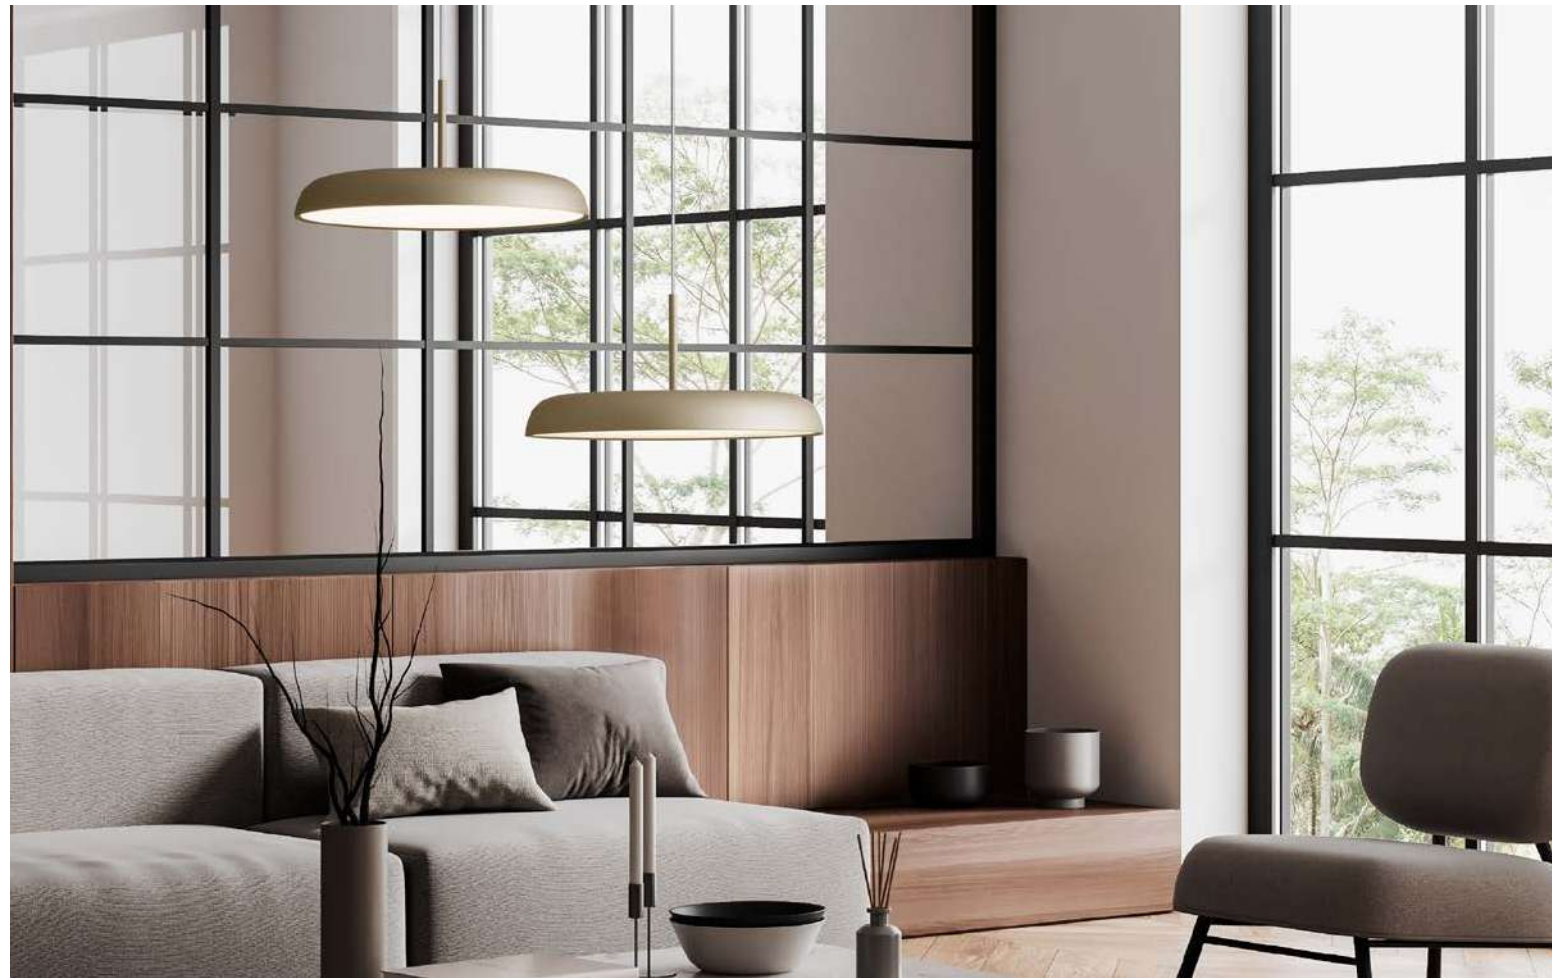

ET 90056491

ET 90056491

Included Remote control on CCT model

ET 90056491

LINUS . 9005648 · 3000K Triac Dimmable
9005659 · 2700-4000K CCT Dimmable

Sandy White Aluminium & Acrylic
LED 40 Watt 220-240 Volt
2541Lm IP20
Remote Control Included
D: 45 H: 150 cm

LINUS . 9005649 · 3000K Triac Dimmable
9005660 · 2700-4000K CCT Dimmable

Sandy Black Aluminium & Acrylic
LED 40 Watt 220-240 Volt
2541Lm IP20
Remote Control Included
D: 45 H: 150 cm

LINUS . 9005650 · 3000K Triac Dimmable
9005661 · 2700-4000K CCT Dimmable

Champagne Gold Aluminium & Acrylic
LED 40 Watt 220-240 Volt
2541Lm IP20
Remote Control Included
D: 45 H: 150 cm