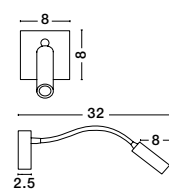

MADISON - 8128203

Black Aluminium
Adjustable
Switch On/Off
LED Samsung 3 Watt
190Lm 3000K IP20
L: 32 W: 8 H: 8 cm