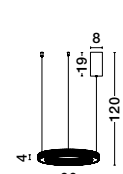

FIORE - 9285610

Triac Dimmable

Antique Gold Brass
Aluminium & Acrylic
LED 60 Watt 230 Volt
3530Lm 3000K IP20
D: 60 H: 120 cm