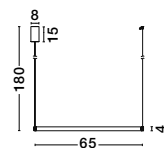

Adjustable Height

ORLANDO - 86016801

Antique Brass
Aluminium & Acrylic
LED 35 Watt 230 Volt
1900Lm 3000K IP20
D: 108 H: 180 cm

Adjustable Height

ORLANDO - 86016803

Antique Brass
Aluminium & Acrylic
LED 23 Watt 230 Volt
1265Lm 3000K IP20
D: 65 H: 180 cm

Adjustable Height

ORLANDO - 86016802

Antique Brass
Aluminium & Acrylic
LED 30 Watt 230 Volt
1650Lm 3000K IP20
D: 85 H: 180 cm

Adjustable Height

ORLANDO - 86016804

Antique Brass
Aluminium & Acrylic
LED 18 Watt 230 Volt
1020Lm 3000K IP20
D: 45 H: 180 cm

MAKE IT IDEAL FOR YOU

choose the right plate depending on the number of rings you want to attach

Style them in your own way!

CHOOSE YOUR OBLIX PLATE

86016811	1-3 rings
86016812	1-5 rings

CHOOSE YOUR RING

ORLANDO	brass inside
VEGAS	brass outside

REMOVE EXISTING DRIVER

ENJOY YOUR UNIQUE LUMINAIRE

OBLIX - 86016811

Plate 1-3 rings
Chrome Aluminium
LED 75 Watt Driver Incl.
Input 100-240V 2.1A 50/60Hz
Output 12V 8.5A
D: 30 H: 5.5 cm

OBLIX - 86016812

Plate 1-5 rings
Chrome Aluminium
LED 100 Watt Driver Incl.
Input 100-240V 2.1A 50/60Hz
Output 12V 8.5A
D: 30 H: 5.5 cm