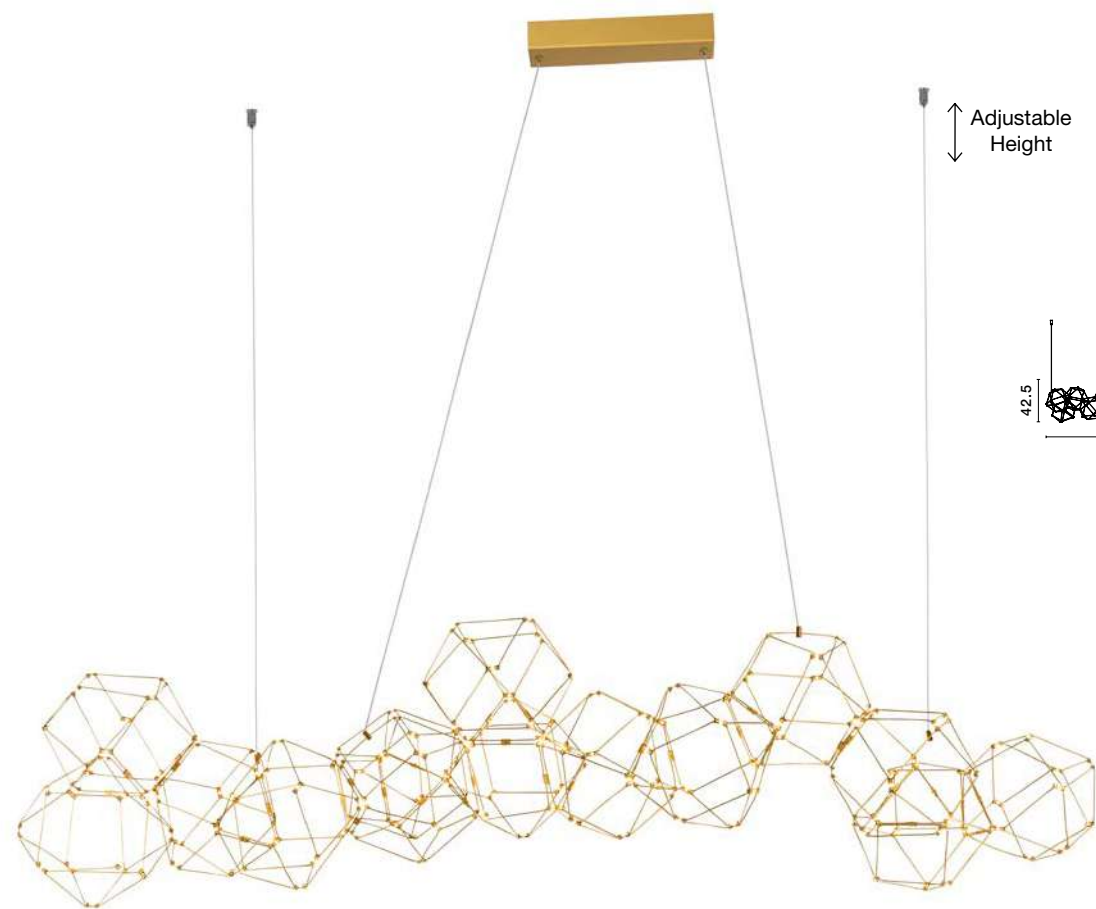

**SOLE - 9288080**  
 Gold Copper  
 LED 22 Watt 230 Volt  
 2520Lm 3000K IP20  
 Led Chip: 60 Pcs  
 D: 80 H: 330 cm

**SOLE - 9186001**  
 Gold Copper  
 LED 22 Watt 230 Volt  
 2651Lm 3000K IP20  
 Led Chip: 60 Pcs  
 D: 60 H: 310 cm

**SOLE - 9186905**  
 Titanium Black Copper  
 LED 21 Watt 230 Volt  
 2403Lm 3000K IP20  
 Led Chip: 60 Pcs  
 D: 40 H: 250 cm

**SOLE - 9186002**  
 Gold Copper  
 LED 21 Watt 230 Volt  
 2403Lm 3000K IP20  
 Led Chip: 60 Pcs  
 D: 40 H: 250 cm

Adjustable Height

**NEBULA - 9186814**

Gold Copper  
 LED 58 Watt 230 Volt  
 3906Lm 3000K IP20  
 Led Chip: 168 Pcs  
 L: 163 W: 54 H: 120 cm

Adjustable Height

Adjustable Height

**NEBULA - 9186807**

Gold Copper  
 LED 34 Watt 230 Volt  
 2711Lm 3000K IP20  
 Led Chip: 84 Pcs  
 L: 108 W: 32 H: 120 cm