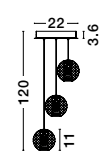

Adjustable Height

BRILLANTE - 9695208
Triac Dimmable
Gold Aluminium & Acrylic
LED 16 Watt 230 Volt
665Lm 3200K IP20
D: 22 H: 120 cm

LED WARM WHITE DRIVER INCL.