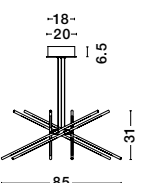

RACCIO - 9180782
Triac Dimmable
Brass Gold Metal & Acrylic
LED 68 Watt 230 Volt
5397Lm 3000K IP20
Included Remote Control
D: 85 H1: 31 H2: 120 cm