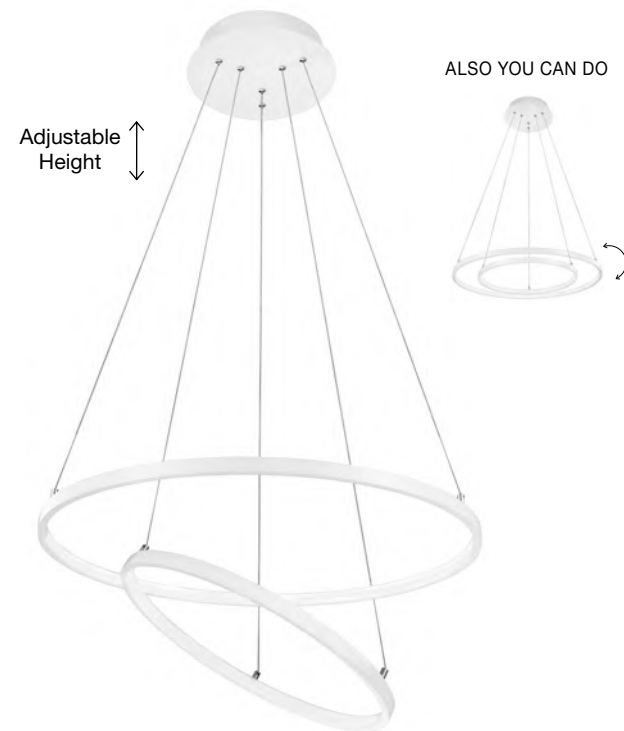

DEA - 17222002 · Not Dimmable
17222002 D · Triac Dimmable

Matt White Aluminium
& Acrylic
LED 75 Watt 230 Volt
5260Lm 3000K IP20
D: 60 H: 120 cm