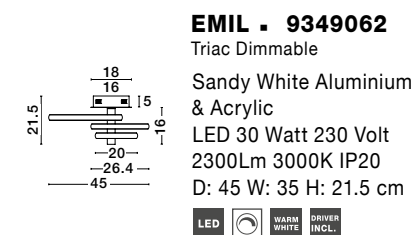

ET 81862011

**DARIUS - 8186203**  
Metal & Acrylic Diffuser  
Coffee Brown Outside  
Matt White Inside  
LED E27 4x12 Watt 230 Volt  
IP20 Bulb Excluded  
D: 40 H: 10 cm

ET 81862011

**DARIUS - 8186202**  
Metal & Acrylic Diffuser  
Black Outside  
Matt White Inside  
LED E27 4x12 Watt 230 Volt  
IP20 Bulb Excluded  
D: 40 H: 10 cm