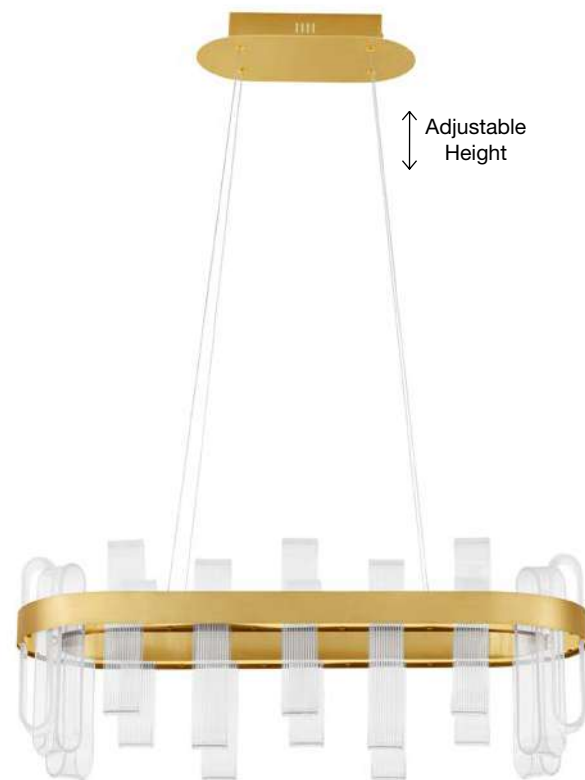

ARGO - 9756714
Triac Dimmable
Brass Gold Metal
& Acrylic
LED 81 Watt 220-240 Volt
3120Lm 3000K IP20
D: 60 H: 120 cm
LED WARM WHITE DRIVER INCL.

ARGO - 9756715
Triac Dimmable
Brass Gold Metal
& Acrylic
LED 82 Watt 220-240 Volt
3133Lm 3000K IP20
L: 80 W: 30 H: 120 cm
LED WARM WHITE DRIVER INCL.

ARGO - 9756716
Brass Gold Metal
& Acrylic
LED 10 Watt 220-240 Volt
413Lm 3000K IP20
L: 12 W: 10 H: 21.5 cm
LED WARM WHITE DRIVER INCL.