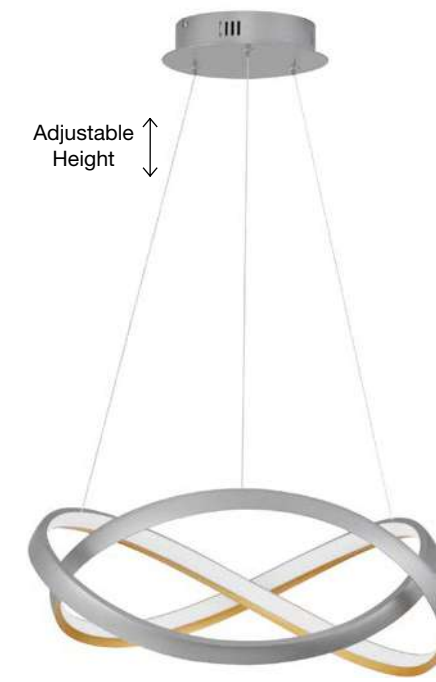

ODREY - 9756718
CCT Dimmable
Sandy Silver & Gold
Aluminium & Acrylic
LED 40 Watt 220-240 Volt
2033Lm IP20
2700K - 3500K - 5000K
D: 50 H: 120 cm