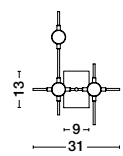

ATOMO - 9180673

Gold Metal & Acrylic
LED 9 Watt 230 Volt
605Lm 3000K IP20
L: 31 W: 3.5 H: 40 cm