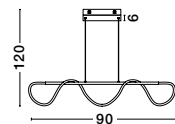

TIRIAC - 9548103

Triac Dimmable
Gold Aluminium & Acrylic
LED 28 Watt 230 Volt
3146Lm 3000K IP20
L: 90 W: 20 H: 120 cm