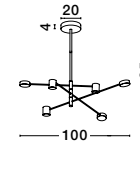

NORDIK - 9080121
Triac Dimmable

Black Aluminium
& Acrylic
LED 28 Watt 230 Volt
594Lm 3000K IP20
D: 100 H: 95 cm