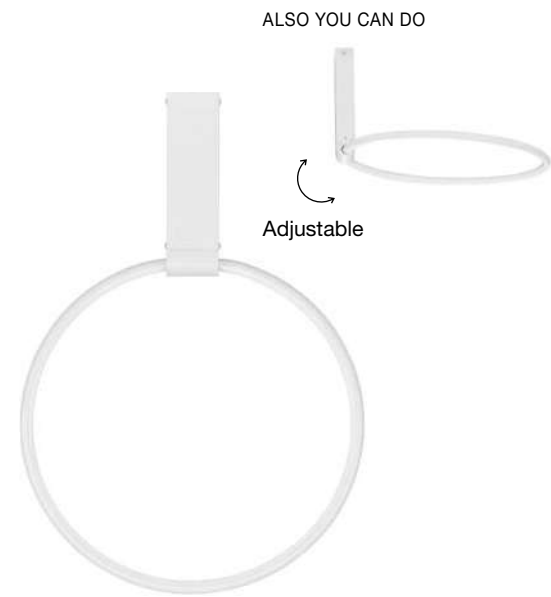

GARVE - 9085242
Triac Dimmable
Sandy White Aluminium
& Acrylic
LED 30 Watt 230 Volt
1354Lm 3000K IP20
D: 40 H: 60 cm