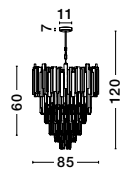

GRANE - 9050120
Gold Metal & Crystal
LED E14 20x5 Watt 230 Volt
IP20 Bulb Excluded
D: 85 H1: 60 H2: 120 cm