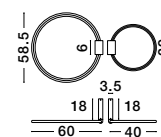

GARVE - 9085246
Triac Dimmable
Sandy White Aluminium
LED 70 Watt 220-240 Volt
3150Lm 3000K IP20
D1: 60 D2:40 H: 20 cm