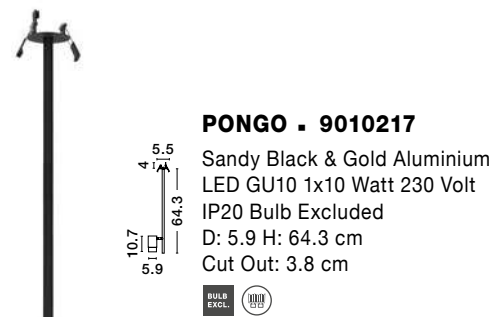

PONGO - 9010217

Sandy Black & Gold Aluminium
LED GU10 1x10 Watt 230 Volt
IP20 Bulb Excluded
D: 5.9 H: 64.3 cm
Cut Out: 3.8 cm

PONGO - 9010218

Sandy Black & Gold Aluminium
LED GU10 2x10 Watt 230 Volt
IP20 Bulb Excluded
D: 5.9 H: 64.6 cm
Cut Out: 3.8 cm

PONGO - 9010216

Sandy Black & Gold Aluminium
LED GU10 1x10 Watt 230 Volt
IP20 Bulb Excluded
D: 5.9 H: 62.2 cm

PONGO - 9010220

Sandy Black & Gold Aluminium
LED GU10 2x10 Watt 230 Volt
IP20 Bulb Excluded
D: 5.9 H: 62.7 cm

PICTO - 9911527

Sandy Black & Gold Aluminium
LED GU10 1x10 Watt 230 Volt
IP20 Bulb Excluded
D: 6 H: 10 cm

PICTO - 9911528

Sandy Black & Gold Aluminium
LED GU10 1x10 Watt 230 Volt
IP20 Bulb Excluded
D: 6 H: 15 cm