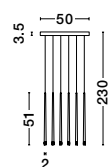

GIONO - 9601012

Sandy Black Aluminium & Acrylic
LED 29 Watt 230 Volt
3434Lm 3000K IP20
D: 50 H₁: 51 H₂: 230 cm