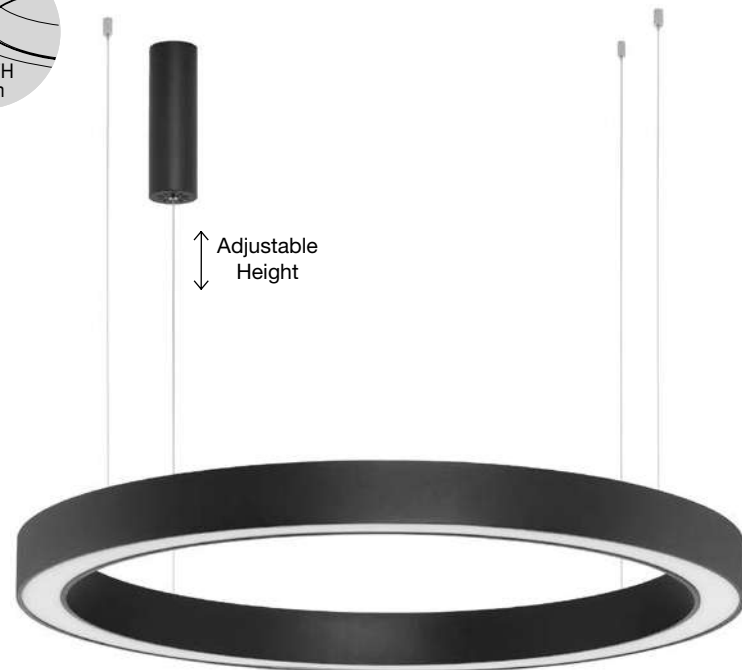

MORBIDO - 9345645
CCT Dimmable
Sandy Black Aluminium
& Acrylic
LED 80 Watt 230 Volt
4373Lm 2700K - 4000K IP20
Remote Control Included
D: 100 H: 200 cm

LED WARM WHITE NEUTRAL WHITE DRIVER INCL.