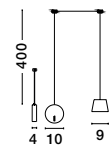

AMADEO - 9118106

Sandy Black Aluminium
& Acrylic
Switch On/Off
LED 6 Watt 230 Volt
380Lm 3000K IP20
D1: 10 D2: 9 H: 400 cm