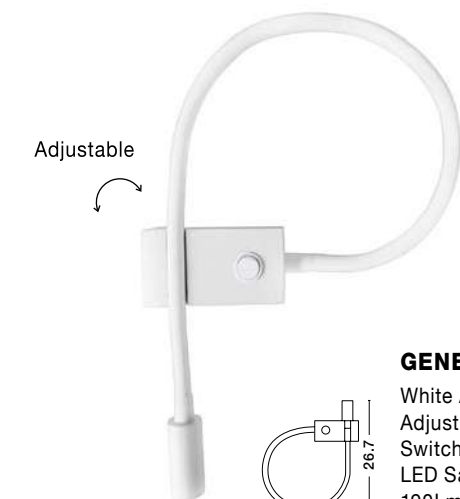

Adjustable

GENEVA - 8126581

White Aluminium
Adjustable
Switch On/Off
LED Samsung 3 Watt
190Lm 3000K IP20
L: 22.3 W: 4.8 H: 26.7 cm