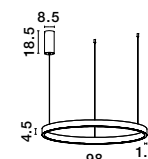

Adjustable Height

**ELOWEN - 9345669**

Triac Dimmable

Brushed Gold Aluminium & Acrylic

LED 106 Watt 230 Volt

4899Lm 3000K IP20

Up & Down Light

D: 98 H: 200 cm