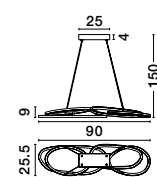

NUDOS - 9289085
Triac Dimmable
Gold Aluminium
& Acrylic
LED 80 Watt 230 Volt
5600Lm 3000K IP20
L: 90 W: 25.5 H: 150 cm