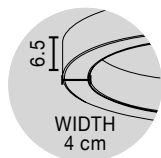

STING . 9558600

Triac Dimmable
Sandy White Aluminium & Acrylic
LED 40 Watt 230 Volt
2153Lm 3000K IP20
D: 60 H: 200 cm