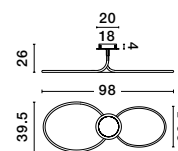

FUNGO . 9357087

Triac Dimmable
Sandy White Aluminium & Acrylic
LED 47 Watt 230 Volt
2630Lm 3000K IP20
L: 98 H: 26 cm