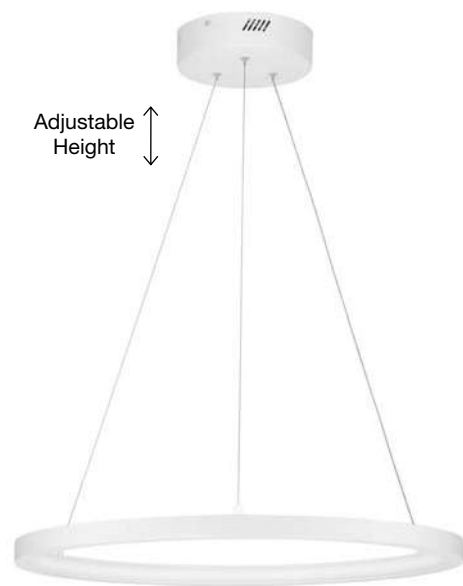

Adjustable Height

EMPATIA . 9172862

Triac Dimmable

Sandy White Aluminium & Acrylic
LED 35 Watt 230 Volt
932Lm 3000K IP20
D: 60 H: 120 cm