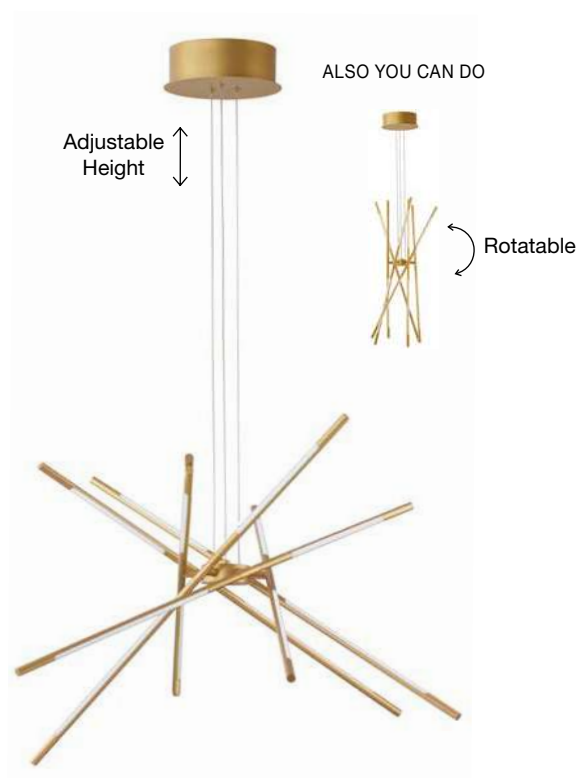

Rotating & Adjustable

**RACCIO - 9180713**  
Triac Dimmable  
Brass Gold Metal & Acrylic  
LED 50 Watt 230 Volt  
2438Lm 3000K IP20  
L: 94.5 W: 94.5 H: 21 cm

**RACCIO - 9695215**  
Triac Dimmable  
Brass Gold Metal & Acrylic  
LED 109 Watt 230 Volt  
6868Lm 3000K IP20  
Included Remote Control  
L: 180.5 W: 75 H: 200 cm

9695215-9180782  
Included Remote control

Adjustable Height

**RACCIO - 9180782**  
Triac Dimmable  
Brass Gold Metal & Acrylic  
LED 68 Watt 230 Volt  
5397Lm 3000K IP20  
Included Remote Control  
D: 85 H1: 31 H2: 120 cm