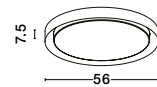

TROY - 9053593

Triac Dimmable

Matt White Metal
& Acrylic Diffuser
LED 50 Watt 230 Volt
2750Lm 3000K IP20
D: 56 H: 7.5 cm