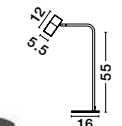

PONGO - 9010225

Sandy Black & Gold Aluminium
LED GU10 1x10 Watt
220-240 Volt
IP20 Bulb Excluded
Cable Length: 165 cm
D: 16 H: 55 cm