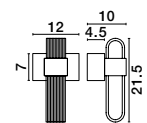

ARGO - 9756716
Brass Gold Metal
& Acrylic
LED 10 Watt 220-240 Volt
413Lm 3000K IP20
L: 12 W: 10 H: 21.5 cm
LED WARM WHITE DRIVER INCL.