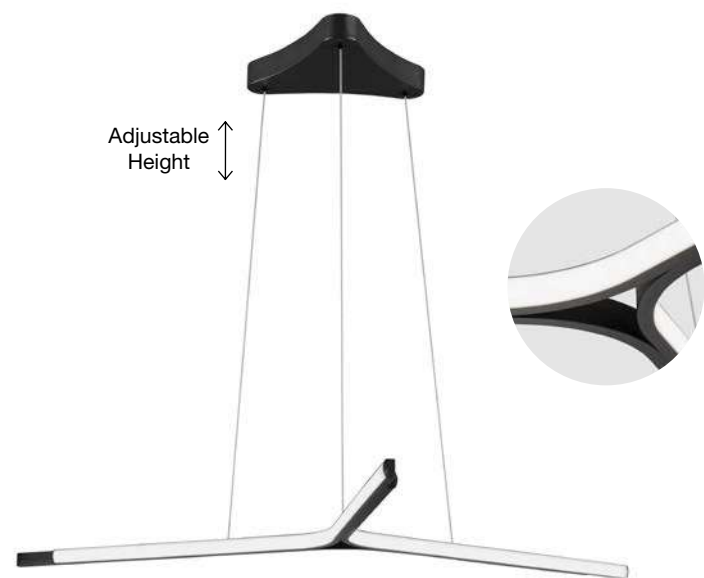

LIOR - 9010033
Sandy Black Aluminium
& Acrylic
LED 41 Watt 230 Volt
4183Lm 3000K IP20
L: 55 W: 55 H: 180 cm