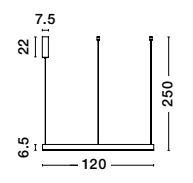

POWER SUPPLY

Adjustable Height

MOTIF . 9530201 - 3000K Triac Dimmable
9530219 - 2700-6000K Changing CCT & Dimming

Sandy Black Aluminium & Acrylic
LED 72 Watt 5250Lm
230 Volt IP20
D: 120 H: 250 cm

CONTROLLER . 9530224
Remote control for change CCT & Dimming

POWER SUPPLY

POWER SUPPLY

Adjustable Height

MOTIF . 9530204 - 3000K Triac Dimmable
9530222 - 2700-6000K Changing CCT & Dimming

Sandy Black Aluminium & Acrylic
LED 80 Watt 6000Lm
230 Volt IP20
D: 150 H: 250 cm