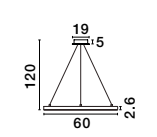

LED WARM WHITE DRIVER INCL.