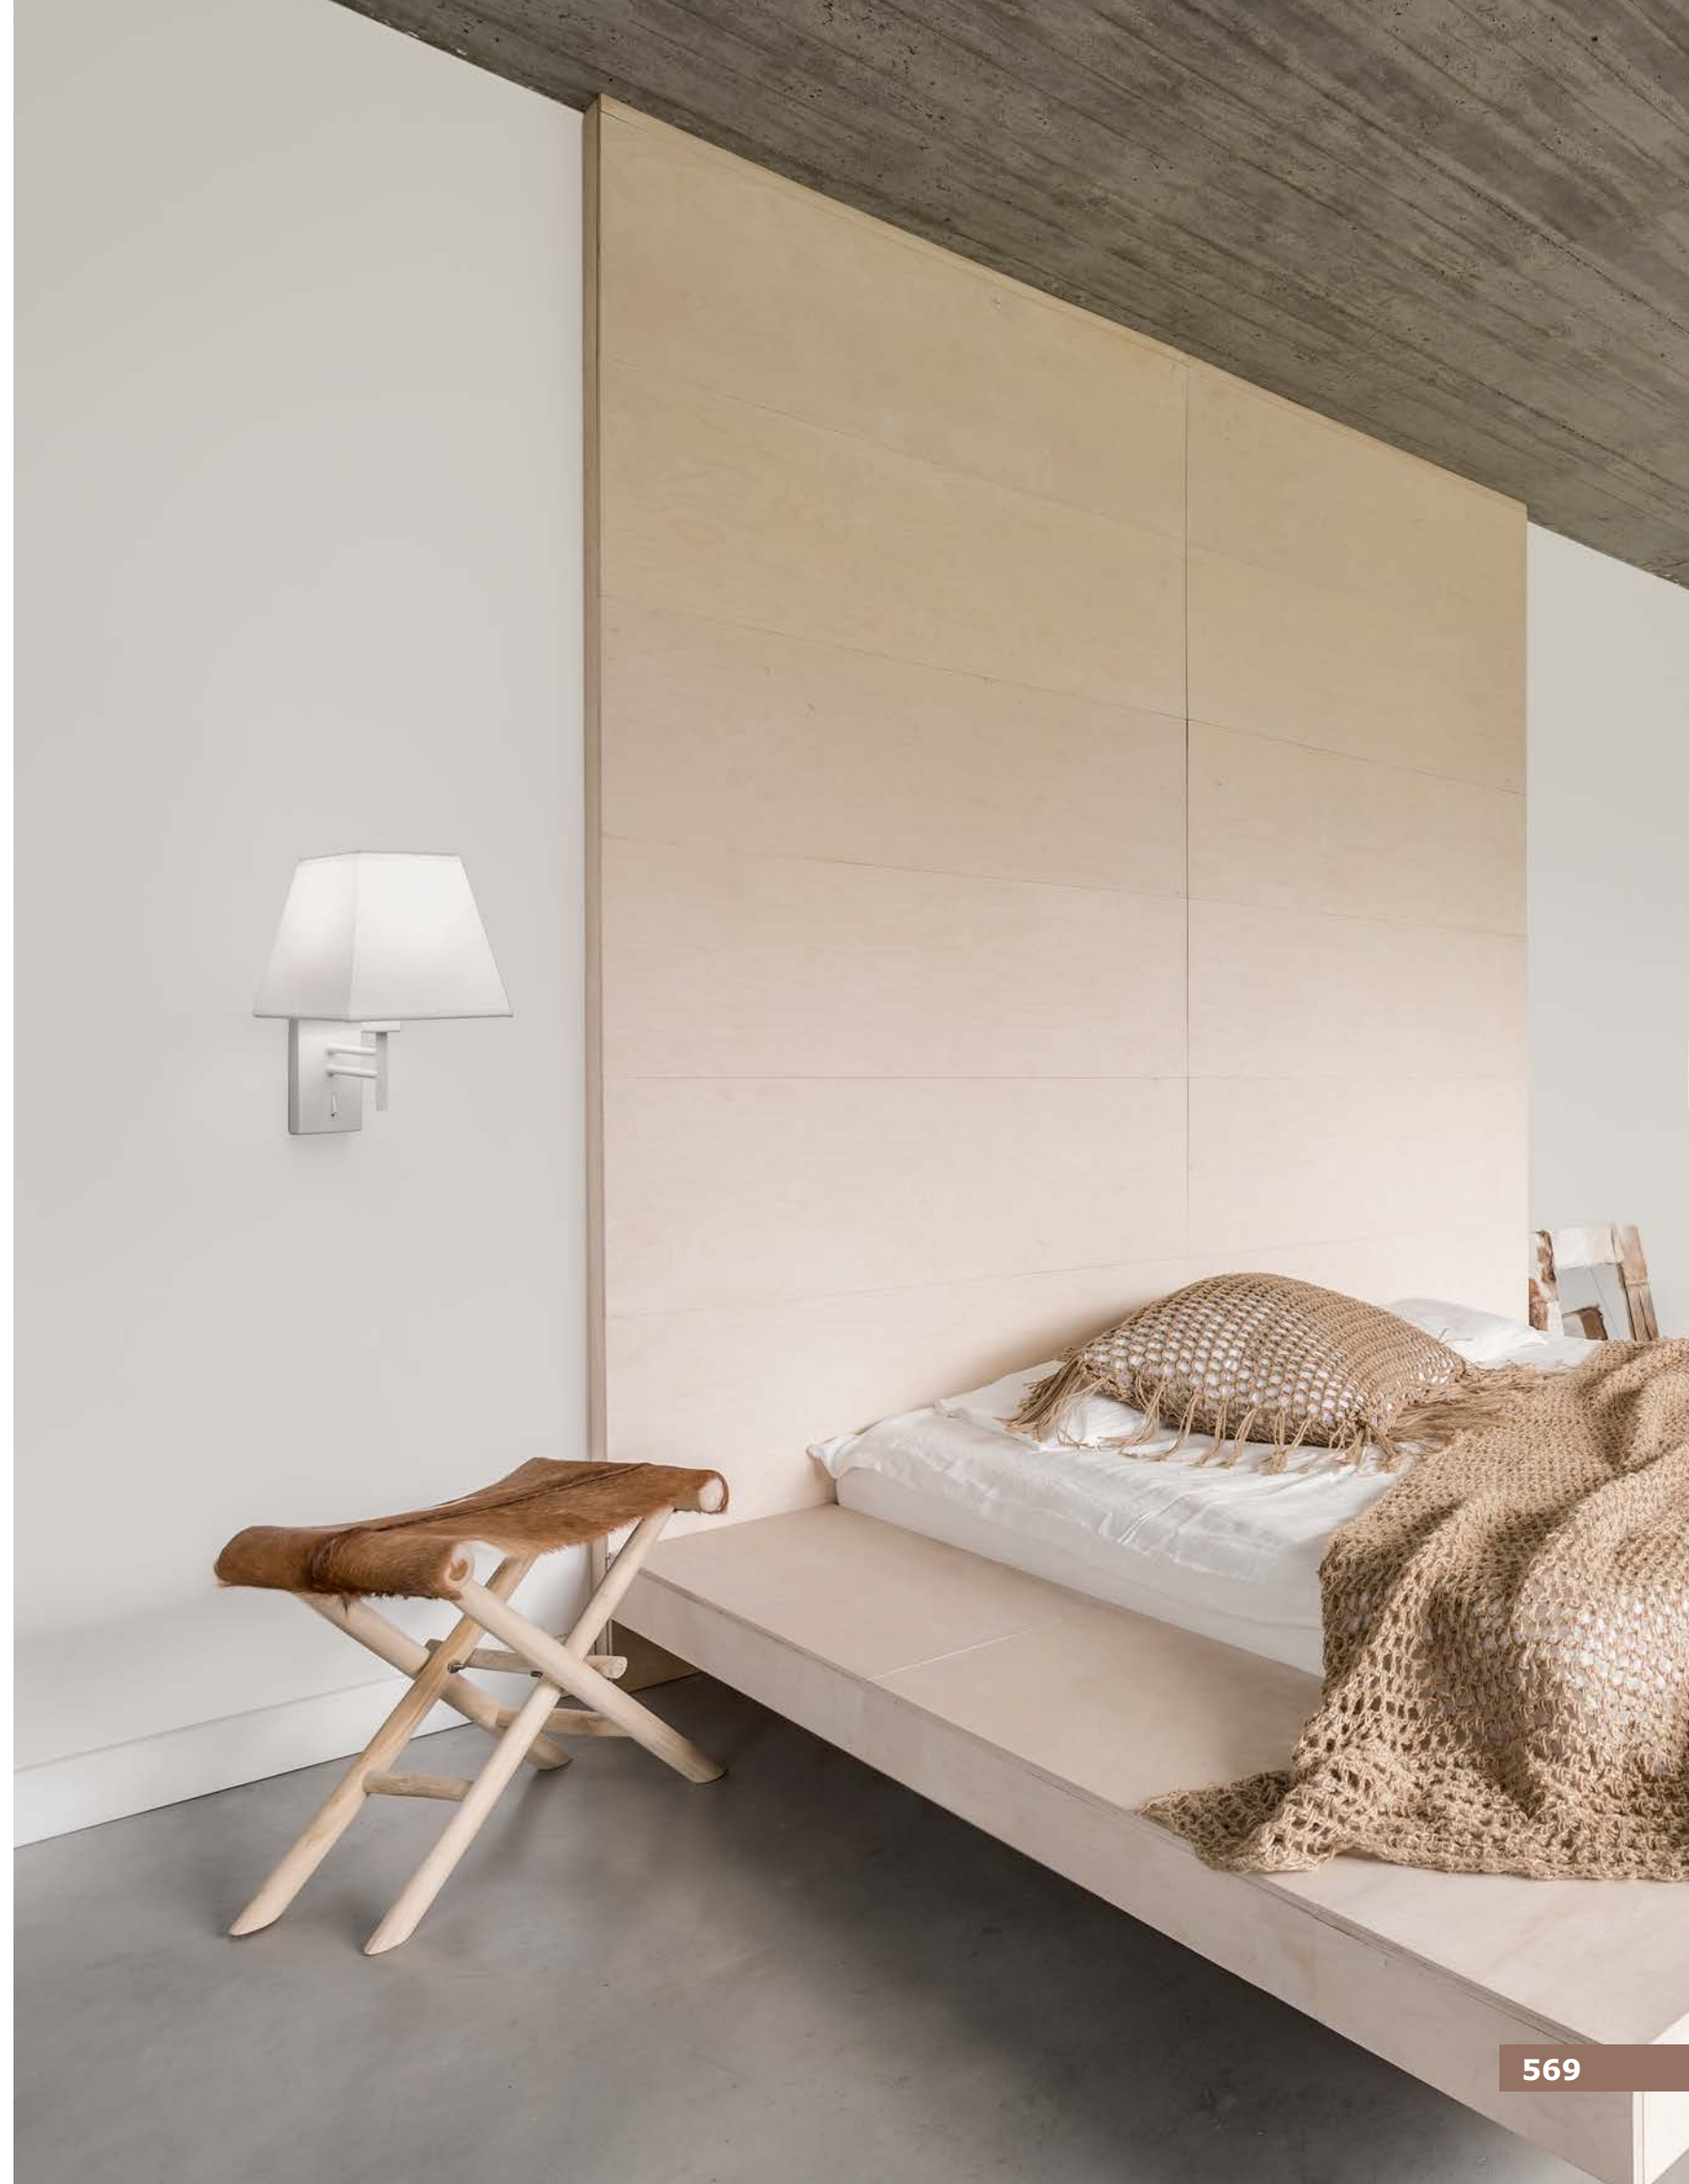

**CINGO - 6102682**

Chrome Aluminium  
White Fabric Shade  
Switch On/Off  
LED 3 Watt 6000K 180Lm  
E27 1x12 Watt 230 Volt  
IP20 Bulb Excluded  
L: 36 H1: 17 H2: 33 cm