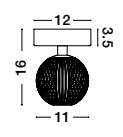

BRILLANTE - 9522010
Gold Aluminium & Acrylic
LED 6 Watt 230 Volt
246Lm 3200K IP20
D: 11 H: 16 cm

LED WARM WHITE DRIVER INCL.