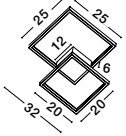

PORTO - 9364037

Sandy Black Steel Aluminium & Acrylic
LED 19 Watt 230 Volt
1342Lm 3000K IP20
L: 32 W: 32 H: 6 cm