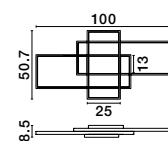

CLEA - 9756720 · Changing CCT & Dimming
(2700-3500-5000K)