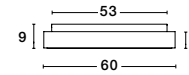

ET 93538521

RANDO THIN - 9353855
Triac Dimmable

Brushed Coffee Aluminium
& Acrylic
LED 50 Watt 230 Volt
2864Lm 3000K IP20
D: 60 H: 9 cm

ET 93538521

RANDO THIN - 9353854
Triac Dimmable

Brushed Gold Aluminium
& Acrylic
LED 50 Watt 230 Volt
2864Lm 3000K IP20
D: 60 H: 9 cm