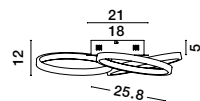

ELIZE - 9248112

Triac Dimmable

Black & Brass Gold Steel
& Aluminium & Silicon
LED 28 Watt 230 Volt
1550Lm 3000K IP20
D:55 H: 12 cm