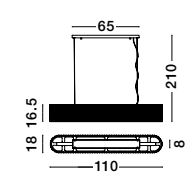

BAROK - 9006057

Matt Black Metal & Clear Glass (140 pcs)
LED G9 7x5 Watt 230 Volt
IP20 Bulb Excluded
L: 110 W: 18 H: 210 cm