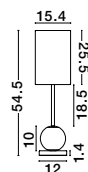

BRILLE . 9695210
Gold Aluminium & Acrylic
LED 13 Watt 230 Volt
685Lm 3200K IP20
Cable Length: 250 cm
D: 15.4 H: 54.5 cm