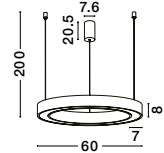

MORBIDO - 9345639
CCT Dimmable
Sandy Black Aluminium
& Acrylic
LED 48 Watt 230 Volt
3268Lm 2700K - 4000K IP20
Remote Control Included
D: 60 H: 200 cm

LED WARM WHITE NEUTRAL WHITE DRIVER INCL.