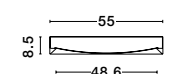

ET 98184521

LUTON - 9818453
Sandy White Aluminium
Matt White Acrylic Diffuser
LED 47 Watt 230 Volt
3525Lm 3000K IP20
D: 55 H: 8.5 cm

ET 98184521

LUTON - 9818452
Sandy Black Aluminium
Matt White Acrylic Diffuser
LED 47 Watt 230 Volt
3525Lm 3000K IP20
D: 55 H: 8.5 cm

ET 98184521

LUTON - 9818451
Coffee Brown Aluminium
Matt White Acrylic Diffuser
LED 47 Watt 230 Volt
3525Lm 3000K IP20
D: 55 H: 8.5 cm

ET 90812701

VELA - 9081270
Triac Dimmable
Sandy Black Outside
Coffee Inside
Aluminium & Acrylic
LED 30 Watt 230 Volt
1665Lm 3000K IP20
D: 45 H: 9.5 cm

ET 90812701

VELA - 9081260
Triac Dimmable
Sandy White Outside
Coffee Inside
Aluminium & Acrylic
LED 30 Watt 230 Volt
1665Lm 3000K IP20
D: 45 H: 9.5 cm