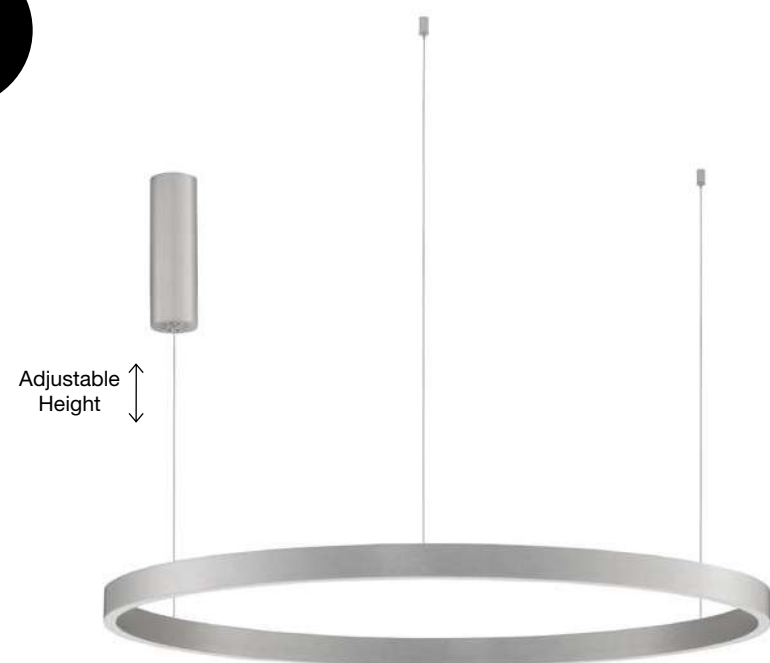

Adjustable Height

**ELOWEN - 9345669**

Triac Dimmable

Brushed Gold Aluminium & Acrylic

LED 106 Watt 230 Volt

4899Lm 3000K IP20

Up & Down Light

D: 98 H: 200 cm

Adjustable Height

**ELOWEN - 9345662**  
 Triac Dimmable  
 Brushed Silver Aluminium & Acrylic  
 LED 60 Watt 220 Volt  
 2552Lm 3000K IP20  
 Up & Down Light  
 D: 60 H: 150 cm

Adjustable Height

WIDTH  
1.9 cm

**ELOWEN - 9345666**  
 Triac Dimmable  
 Brushed Silver Aluminium & Acrylic  
 LED 77 Watt 220 Volt  
 3326Lm 3000K IP20  
 Up & Down Light  
 D: 80 H: 150 cm

LIGHT  
UP &  
DOWN

Adjustable Height

**ELOWEN - 9345670**  
 Triac Dimmable  
 Brushed Silver Aluminium & Acrylic  
 LED 106 Watt 230 Volt  
 4899Lm 3000K IP20  
 Up & Down Light  
 D: 98 H: 200 cm