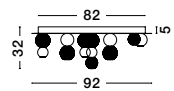

BRILLE - 9695700
Triac Dimmable
Gold Aluminium
& Acrylic
LED 90 Watt 230 Volt
5171Lm 3200K IP20
D: 92 H: 32 cm