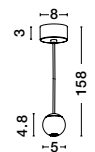

NOCCI - 9103212

Black Aluminium
Black Fabric Wire
LED 4 Watt 230 Volt
290Lm 3000K IP20
D: 5 H: 158 cm