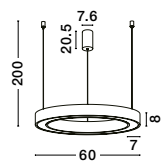

MORBIDO - 9345640
CCT Dimmable

Brass Gold Aluminium
& Acrylic
LED 48 Watt 230 Volt
3268Lm 2700K - 4000K IP20
Remote Control Included
D: 60 H: 200 cm