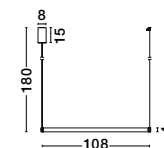

Adjustable Height

ORLANDO - 86016801

Antique Brass
Aluminium & Acrylic
LED 35 Watt 230 Volt
1900Lm 3000K IP20
D: 108 H: 180 cm

Adjustable Height