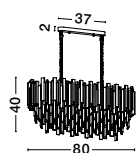

GRANE - 9050130

Gold Metal & Crystal
LED E14 8x5 Watt 230 Volt
IP20 Bulb Excluded
L: 80 W: 30 H: 120 cm