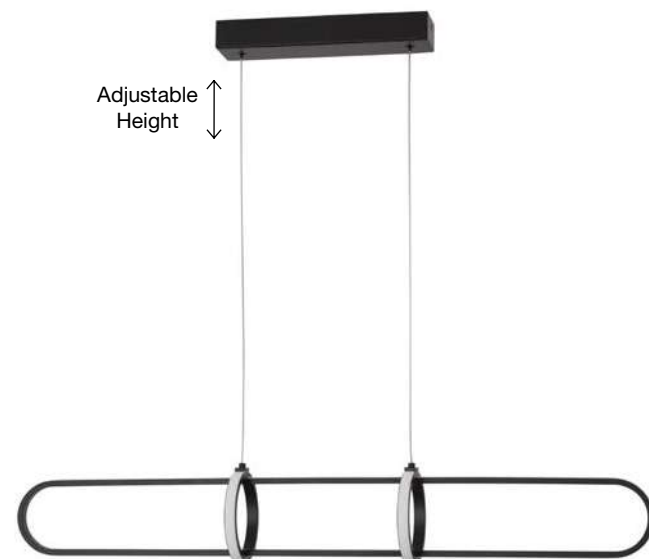

ARTE - 9113121

Triac Dimmable

Matt Black Aluminium
& Acrylic

LED 29 Watt 230 Volt

2449Lm 3000K IP20

L: 90 H1: 13 H2: 120 cm

ARTE - 9113841

Triac Dimmable

Matt Black Aluminium
& Acrylic

LED 41 Watt 230 Volt

3307Lm 3000K IP20

L: 66.5 W: 53 H: 20 cm