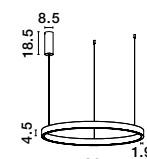

ELOWEN - 9345665

Triac Dimmable

Brushed Gold Aluminium & Acrylic

LED 77 Watt 220 Volt

3326Lm 3000K IP20

Up & Down Light

D: 80 H: 150 cm