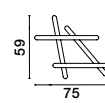

WILLOW . 9210919
Triac Dimmable
Sandy Black Aluminum
& Acrylic
LED 38 Watt 230 Volt
1900Lm 3000K IP20
L: 51 W: 39 H: 5.6 cm