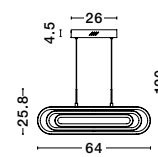

ARTE . 9110352
Triac Dimmable
Gold Aluminium
& Acrylic
LED 56 Watt 230 Volt
4441Lm 3000K IP20
L: 64 W: 44 H1: 25.8 H2: 120 cm