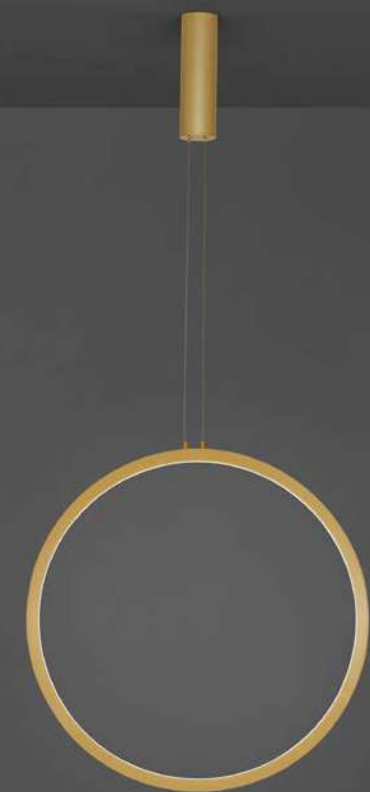

Adjustable  
Height

WIDTH  
2 cm

**CHANGE • 9070168**  
 Triac Dimmable  
 Brass Gold Aluminium  
 & Acrylic  
 LED 36 Watt 230 Volt  
 1161Lm 3000K IP20  
 D: 60 H: 150 cm

Adjustable  
Height

Adjustable  
Height