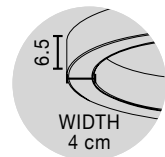

STING - 9558650

Triac Dimmable

Brass Gold Aluminium
& Acrylic
LED 50 Watt 230 Volt
2968 Lm 3000K IP20
D: 80 W: 4 H: 6.5 cm