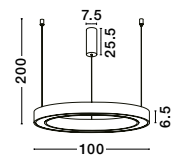

STING . 9558606

Triac Dimmable
Sandy White Aluminium & Acrylic
LED 60 Watt 230 Volt
3389Lm 3000K IP20
D: 100 H: 200 cm