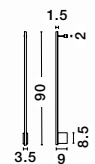

GROPIUS - 9081140

Sandy Black Aluminium
LED 15 Watt 230 Volt
507Lm 3000K IP20
L: 90 W: 9 H: 3.5 cm

LED WARM WHITE DRIVER INCL.