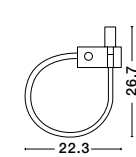

GENEVA - 8126582

Black Aluminium
Adjustable
Switch On/Off
LED Samsung 3 Watt
190Lm 3000K IP20
L: 22.3 W: 4.8 H: 26.7 cm