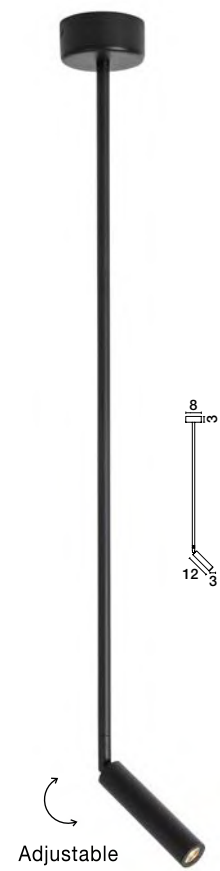

SICILY - 7140184
Black Aluminium
Adjustable
LED Samsung 3 Watt
190Lm 3000K IP20
D: 8 W: 12 H: 80 cm