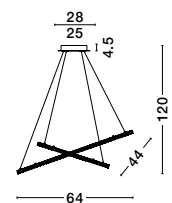

CELINE - 7403001
Chrome Aluminium
& Crystal Adjustable
LED 40 Watt 230 Volt
2400Lm 3500K IP20
L: 64 W: 44 H: 120 cm