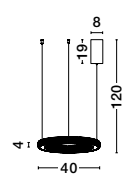

FIORE - 9285410

Triac Dimmable

Antique Gold Brass
Aluminium & Acrylic
LED 40 Watt 230 Volt
2139Lm 3000K IP20
D: 40 H: 120 cm