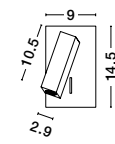

DONA - 9081352

Sandy Black Aluminium
LED Cree 3 Watt 230 Volt
Switch On/Off
180Lm 3000K IP20
L: 9 H: 14.5 cm