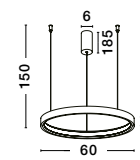

WIDTH  
2 cm

Adjustable Height

**PERRINE . 9345614**  
 Triac Dimmable  
 Brushed Champagne Silver Aluminium & Acrylic  
 LED 22 Watt 230 Volt  
 1540Lm 3000K IP20  
 D: 40 H: 150 cm

Adjustable Height

**PERRINE . 9345618**  
 Triac Dimmable  
 Brushed Champagne Silver Aluminium & Acrylic  
 LED 40 Watt 230 Volt  
 2800Lm 3000K IP20  
 D: 60 H: 150 cm