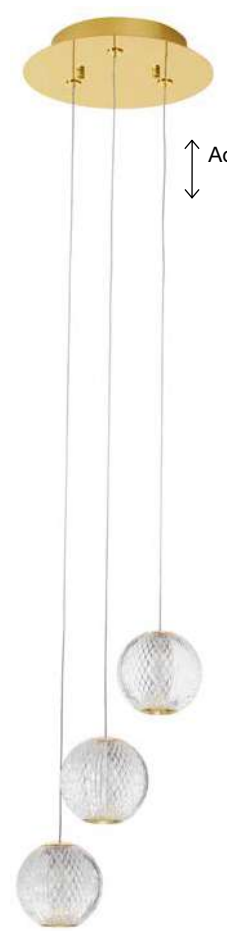

BRILLE - 9695600
Triac Dimmable
Gold Aluminium
& Acrylic
LED 39 Watt 230 Volt
2350Lm 3200K IP20
D: 66 H: 30.5 cm

Adjustable Height

BRILLANTE - 9695208
Triac Dimmable
Gold Aluminium & Acrylic
LED 16 Watt 230 Volt
665Lm 3200K IP20
D: 22 H: 120 cm

LED WARM WHITE DRIVER INCL.

BRILLANTE - 9522010
Gold Aluminium & Acrylic
LED 6 Watt 230 Volt
246Lm 3200K IP20
D: 11 H: 16 cm

LED WARM WHITE DRIVER INCL.