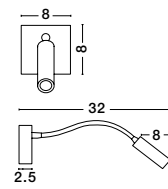

MADISON - 8128204

Black Aluminium
Adjustable
Switch On/Off
LED Samsung 3 Watt
190Lm 3000K IP20
L: 32 W: 8 H: 8 cm