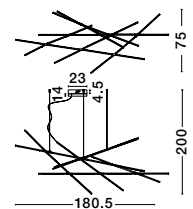

RACCIO - 9180714
Triac Dimmable

Black Metal & Acrylic
LED 59 Watt 230 Volt
4195Lm 3000K IP20
L: 94.5 W: 94.5 H: 21 cm

RACCIO - 9695216
Triac Dimmable

Black Metal & Acrylic
LED 109 Watt 230 Volt
6868Lm 3000K IP20
Included Remote Control
L: 180.5 W: 75 H: 200 cm