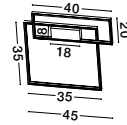

PORTO - 9364033

Triac Dimmable

Sandy Black Steel Aluminium & Acrylic
LED 30 Watt 230 Volt
2030Lm 3000K IP20
L: 45 W:45 H: 4 cm