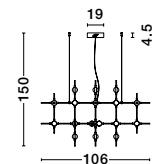

Gold Metal & Acrylic
LED 84 Watt 230 Volt
3805Lm 3000K IP20
Included Remote Control
L: 106 W: 58.5 H: 150 cm

ATOMO - 9280674