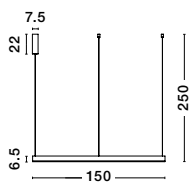

POWER SUPPLY

Adjustable Height

MOTIF . 9530201 - 3000K Triac Dimmable
9530219 - 2700-6000K Changing CCT & Dimming

Sandy Black Aluminium & Acrylic
LED 72 Watt 5250Lm
230 Volt IP20
D: 120 H: 250 cm

CONTROLLER . 9530224
Remote control for change CCT & Dimming

POWER SUPPLY

POWER SUPPLY

Adjustable Height

MOTIF . 9530204 - 3000K Triac Dimmable
9530222 - 2700-6000K Changing CCT & Dimming

Sandy Black Aluminium & Acrylic
LED 80 Watt 6000Lm
230 Volt IP20
D: 150 H: 250 cm