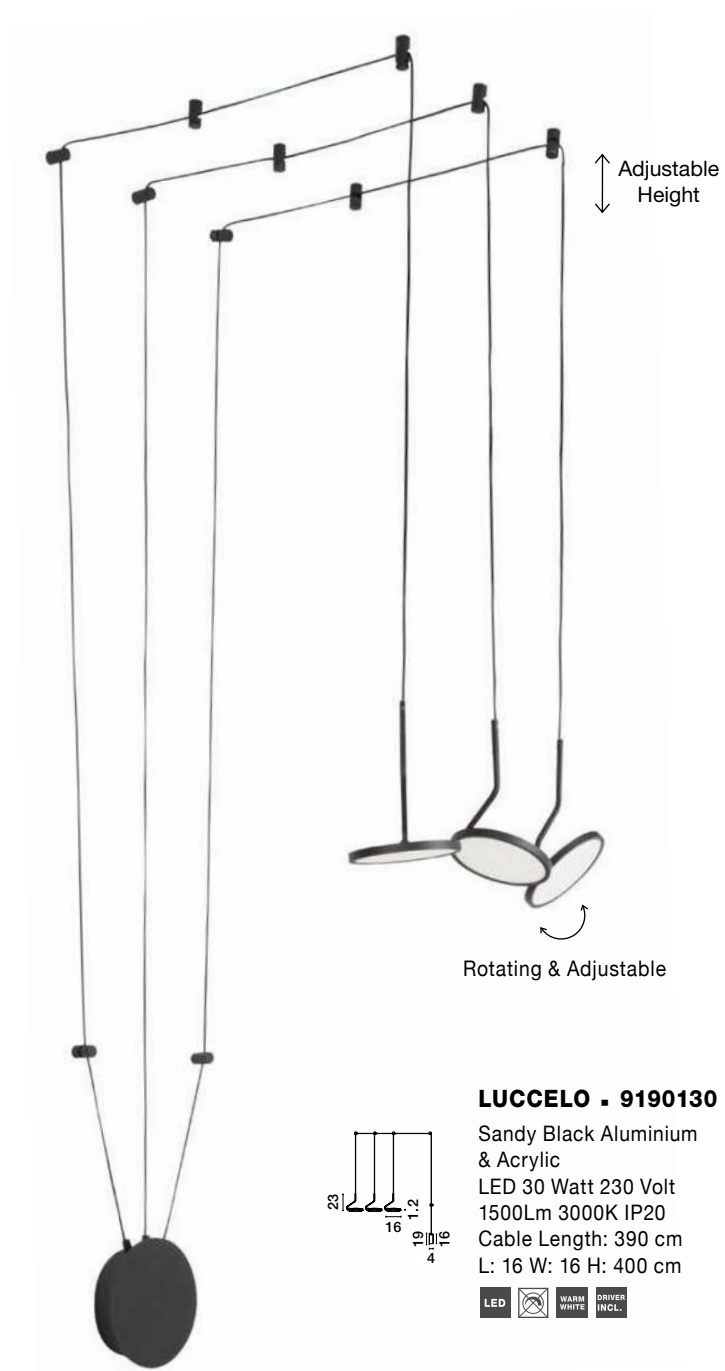

**AMADEO - 9118106**

Sandy Black Aluminium  
& Acrylic  
Switch On/Off  
LED 6 Watt 230 Volt  
380Lm 3000K IP20  
D1: 10 D2: 9 H: 400 cm

**AMADEO - 9118635**

Sandy Black Aluminium  
& Acrylic  
Switch On/Off  
LED 36 Watt 230 Volt  
2280Lm 3000K IP20  
D1: 15 D2: 9 H: 400 cm