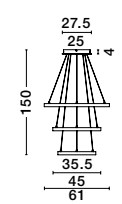

LEON - 9501430
Triac Dimmable
Gold Leaf Aluminium
& Acrylic
LED 83 Watt 230 Volt
5597Lm 3000K IP20
D1: 61 D2: 45 D3: 35.5 H: 150 cm