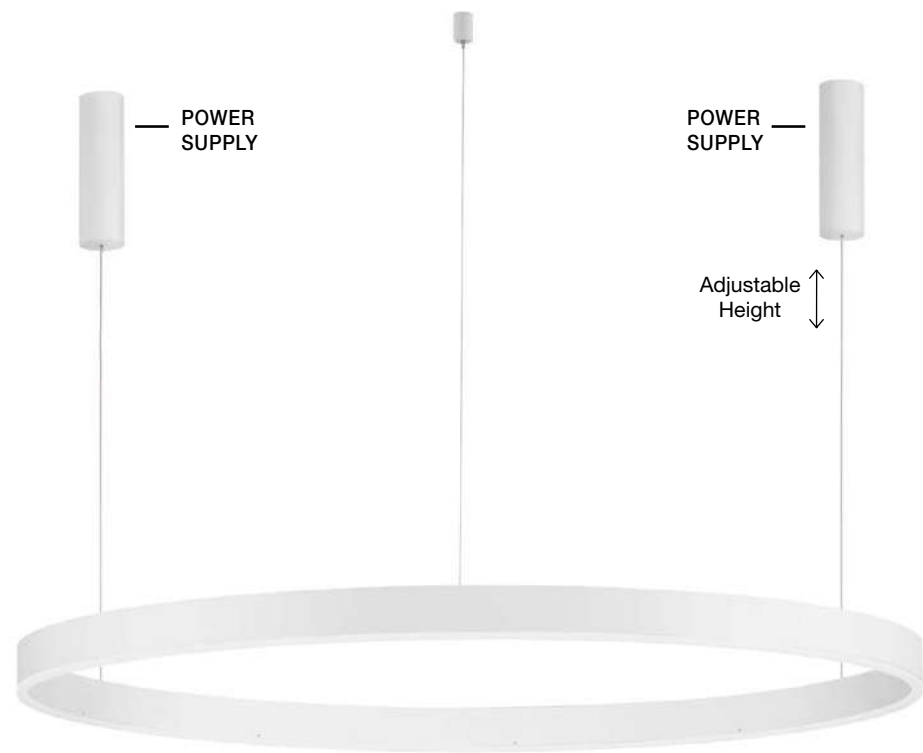

**CONTROLLER - 9530224**

Remote control for change CCT & Dimming

**MOTIF - 9190755** · 3000K Triac Dimmable  
**9530211** · 2700-6000K Changing CCT & Dimming

Sandy White Aluminium & Acrylic  
 LED 60 Watt 4165Lm  
 230 Volt IP20  
 D: 100 H: 200 cm