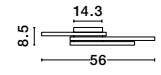

BILBAO - 9500832

Matt Black Aluminium & Acrylic
LED 42 Watt 230 Volt
2650Lm 3000K IP20
L: 56 W: 56 H: 8.5 cm