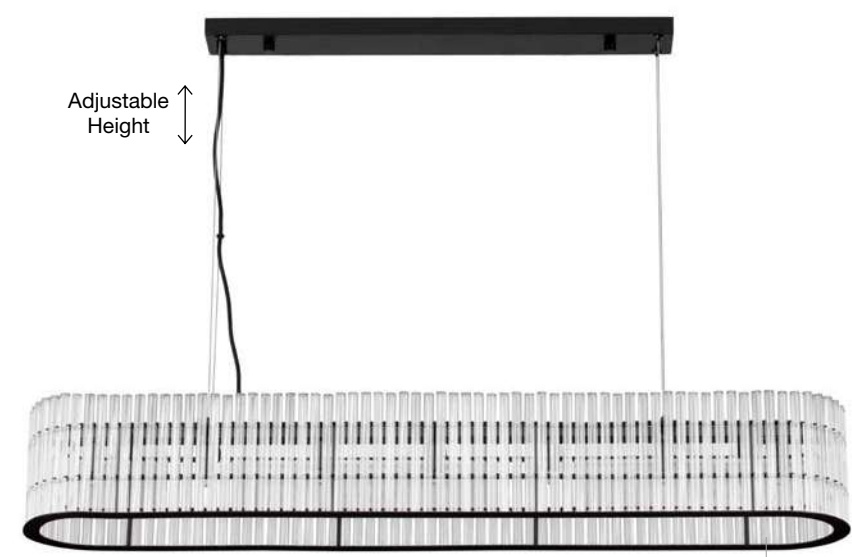

Matt Black Metal & Clear Glass (84 pcs)  
LED G9 6x5 Watt 230 Volt  
IP20 Bulb Excluded  
D: 47 H: 16.5 cm

Adjustable Height

GL 90060581

**BAROK - 9006056**

Matt Black Metal & Clear Glass (220 pcs)  
LED G9 9x5 Watt 230 Volt  
IP20 Bulb Excluded  
D: 70 H: 210 cm