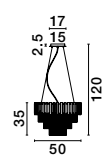

MAGNOLIA - 9824081

Gold Aluminum & Crystal (120 pcs)
LED E14 6x5 Watt 230 Volt
IP20 Bulb Excluded
D: 50 H1: 35 H2: 120 cm