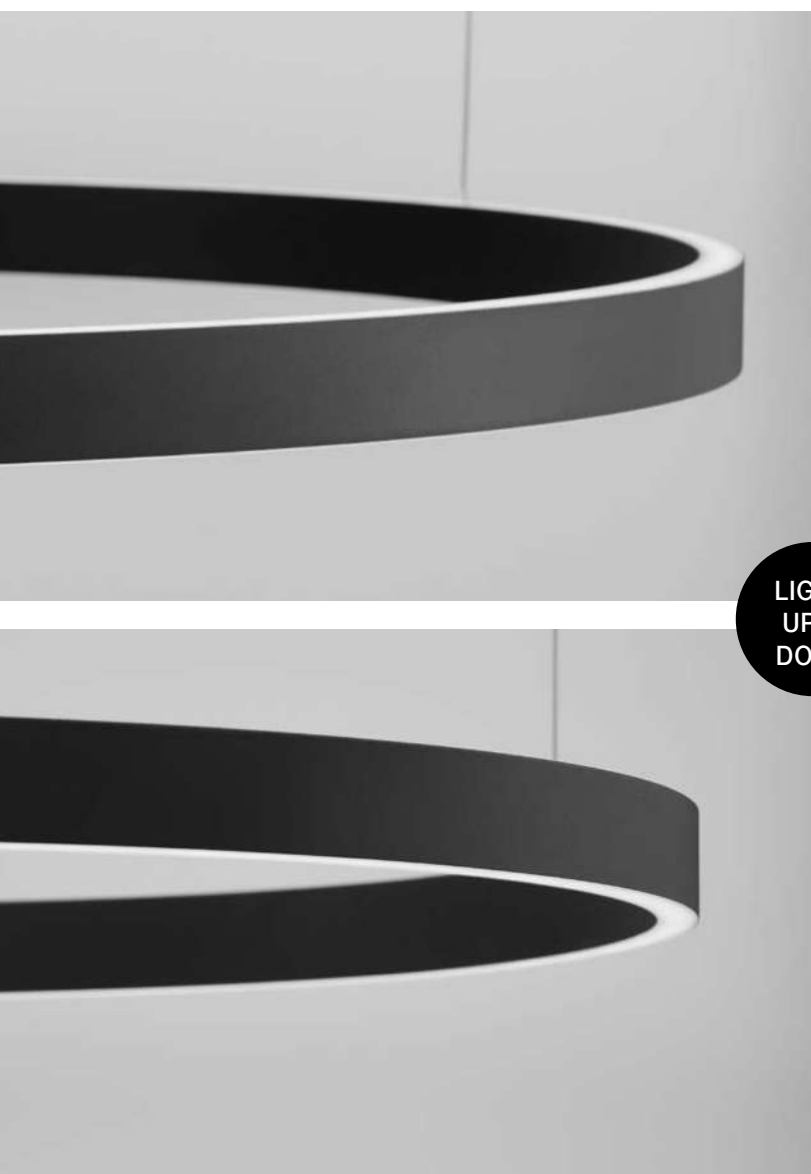

ELOWEN - 9345660

Triac Dimmable

Sandy Black Aluminium & Acrylic
LED 60 Watt 220 Volt
2552Lm 3000K IP20
Up & Down Light
D: 60 H: 150 cm

WIDTH
1.9 cm

ELOWEN - 9345664

Triac Dimmable

Sandy Black Aluminium & Acrylic
LED 77 Watt 220 Volt
3326Lm 3000K IP20
Up & Down Light
D: 80 H: 150 cm

LIGHT UP & DOWN

ELOWEN - 9345668

Triac Dimmable

Sandy Black Aluminium & Acrylic
LED 106 Watt 230 Volt
4899Lm 3000K IP20
Up & Down Light
D: 98 H: 200 cm