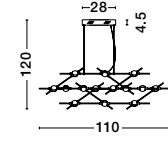

ATOMO - 9180614

Triac Dimmable
Gold Metal & Acrylic
LED 39 Watt 230 Volt
2096Lm 3000K IP20
Included Remote Control
L: 110 W: 34.5 H: 120 cm

9180614 - 9180636
Included
Remote control