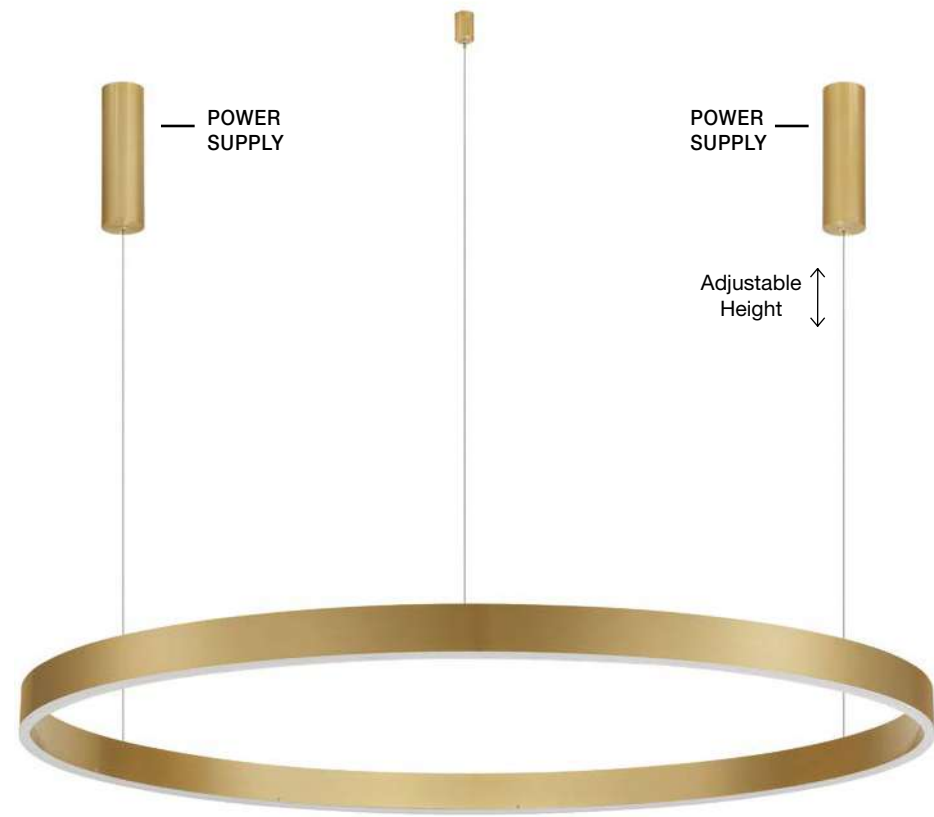

**9530208** · 2700-6000K Changing CCT & Dimming

Brass Gold Aluminium & Acrylic  
LED 60 Watt 4165Lm  
230 Volt IP20  
D: 100 H: 200 cm

**CONTROLLER . 9530224**

Remote control for change CCT & Dimming

POWER SUPPLY