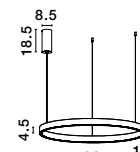

Adjustable Height

ELOWEN - 9345670
Triac Dimmable
Brushed Silver Aluminium & Acrylic
LED 106 Watt 230 Volt
4899Lm 3000K IP20
Up & Down Light
D: 98 H: 200 cm