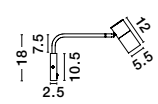

PONGO - 9010221

Sandy Black & Gold Aluminium
LED GU10 1x10 Watt
220-240 Volt
IP20 Bulb Excluded
D: 10.5 H: 18 cm