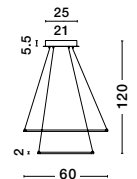

ARIA - 17222003 · Not Dimmable
17222003 D · Triac Dimmable

Chrome Aluminium & Acrylic
LED 74 Watt 230 Volt
4025Lm 3000K IP20
D: 60 H: 120 cm