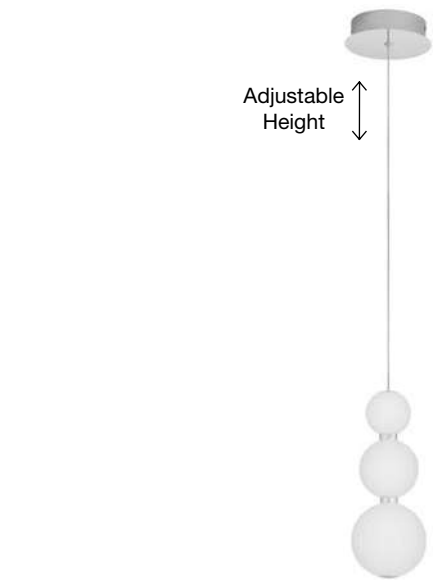

PERLA - 9186918
Chrome Metal & Opal Glass
LED 11 Watt 230 Volt
963Lm 3000K IP20
D: 10 H: 150 cm