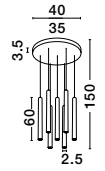

ULTRATHIN - 9184024

Sandy Black Aluminium
LED 7x3 Watt 230 Volt
1260Lm 3000K IP20
D: 40 H: 150 cm