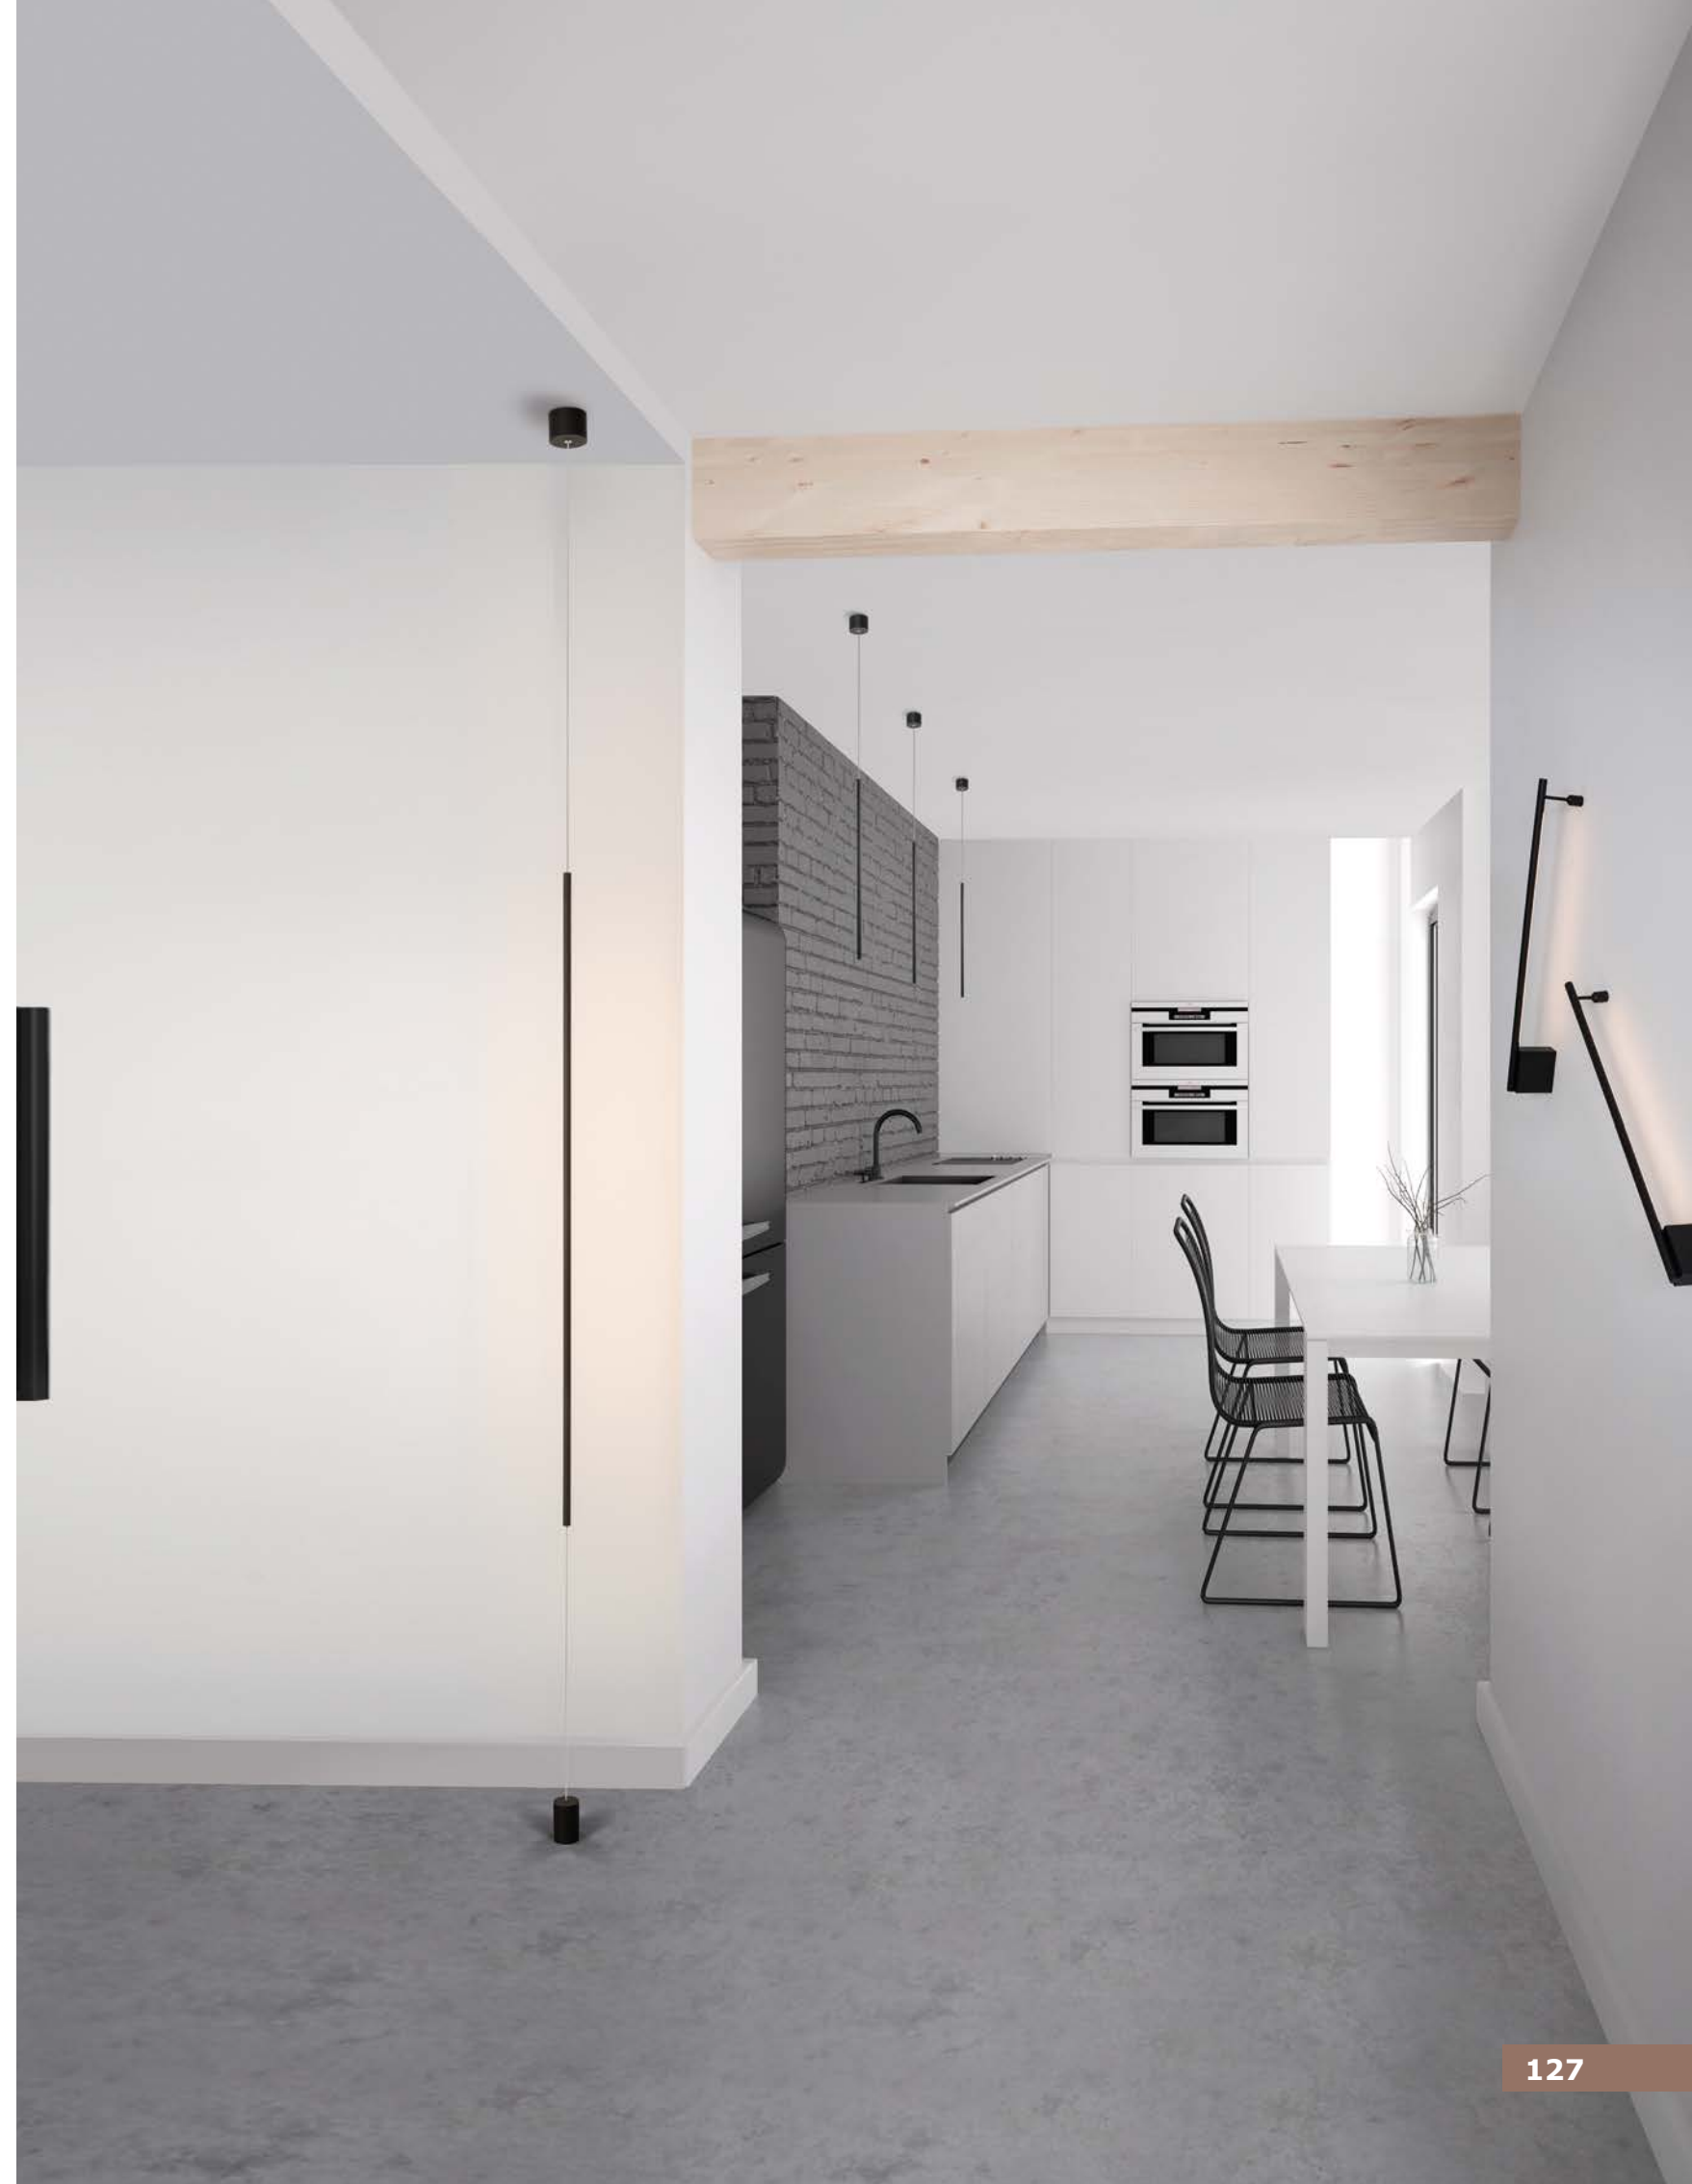

Adjustable Height

ELETTRA - 9088107
Sandy Black Aluminium
Recessed
LED 20 Watt 230 Volt
698Lm 3000K IP20
D: 7 H1: 120 H2: 300 cm
Cut Out: 1.5 cm

Adjustable Height

Adjustable Height

ELETTRA - 9088109
Sandy Black Aluminium
LED 20 Watt 230 Volt
698Lm 3000K IP20
D: 7 H1: 120 H2: 300 cm

Adjustable Height