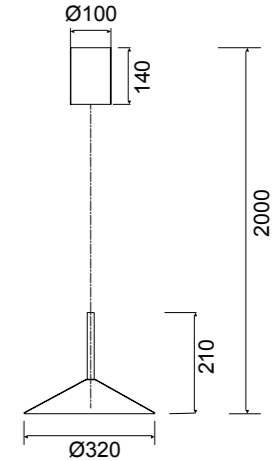

7899 Verde-Green
LED 9W 3000K 800lm

MODO DE USO

Aluminio/Acrílico/Acero-Aluminium/Acrylic/Steel 220-240V~ 50/60Hz CRI≥ 80