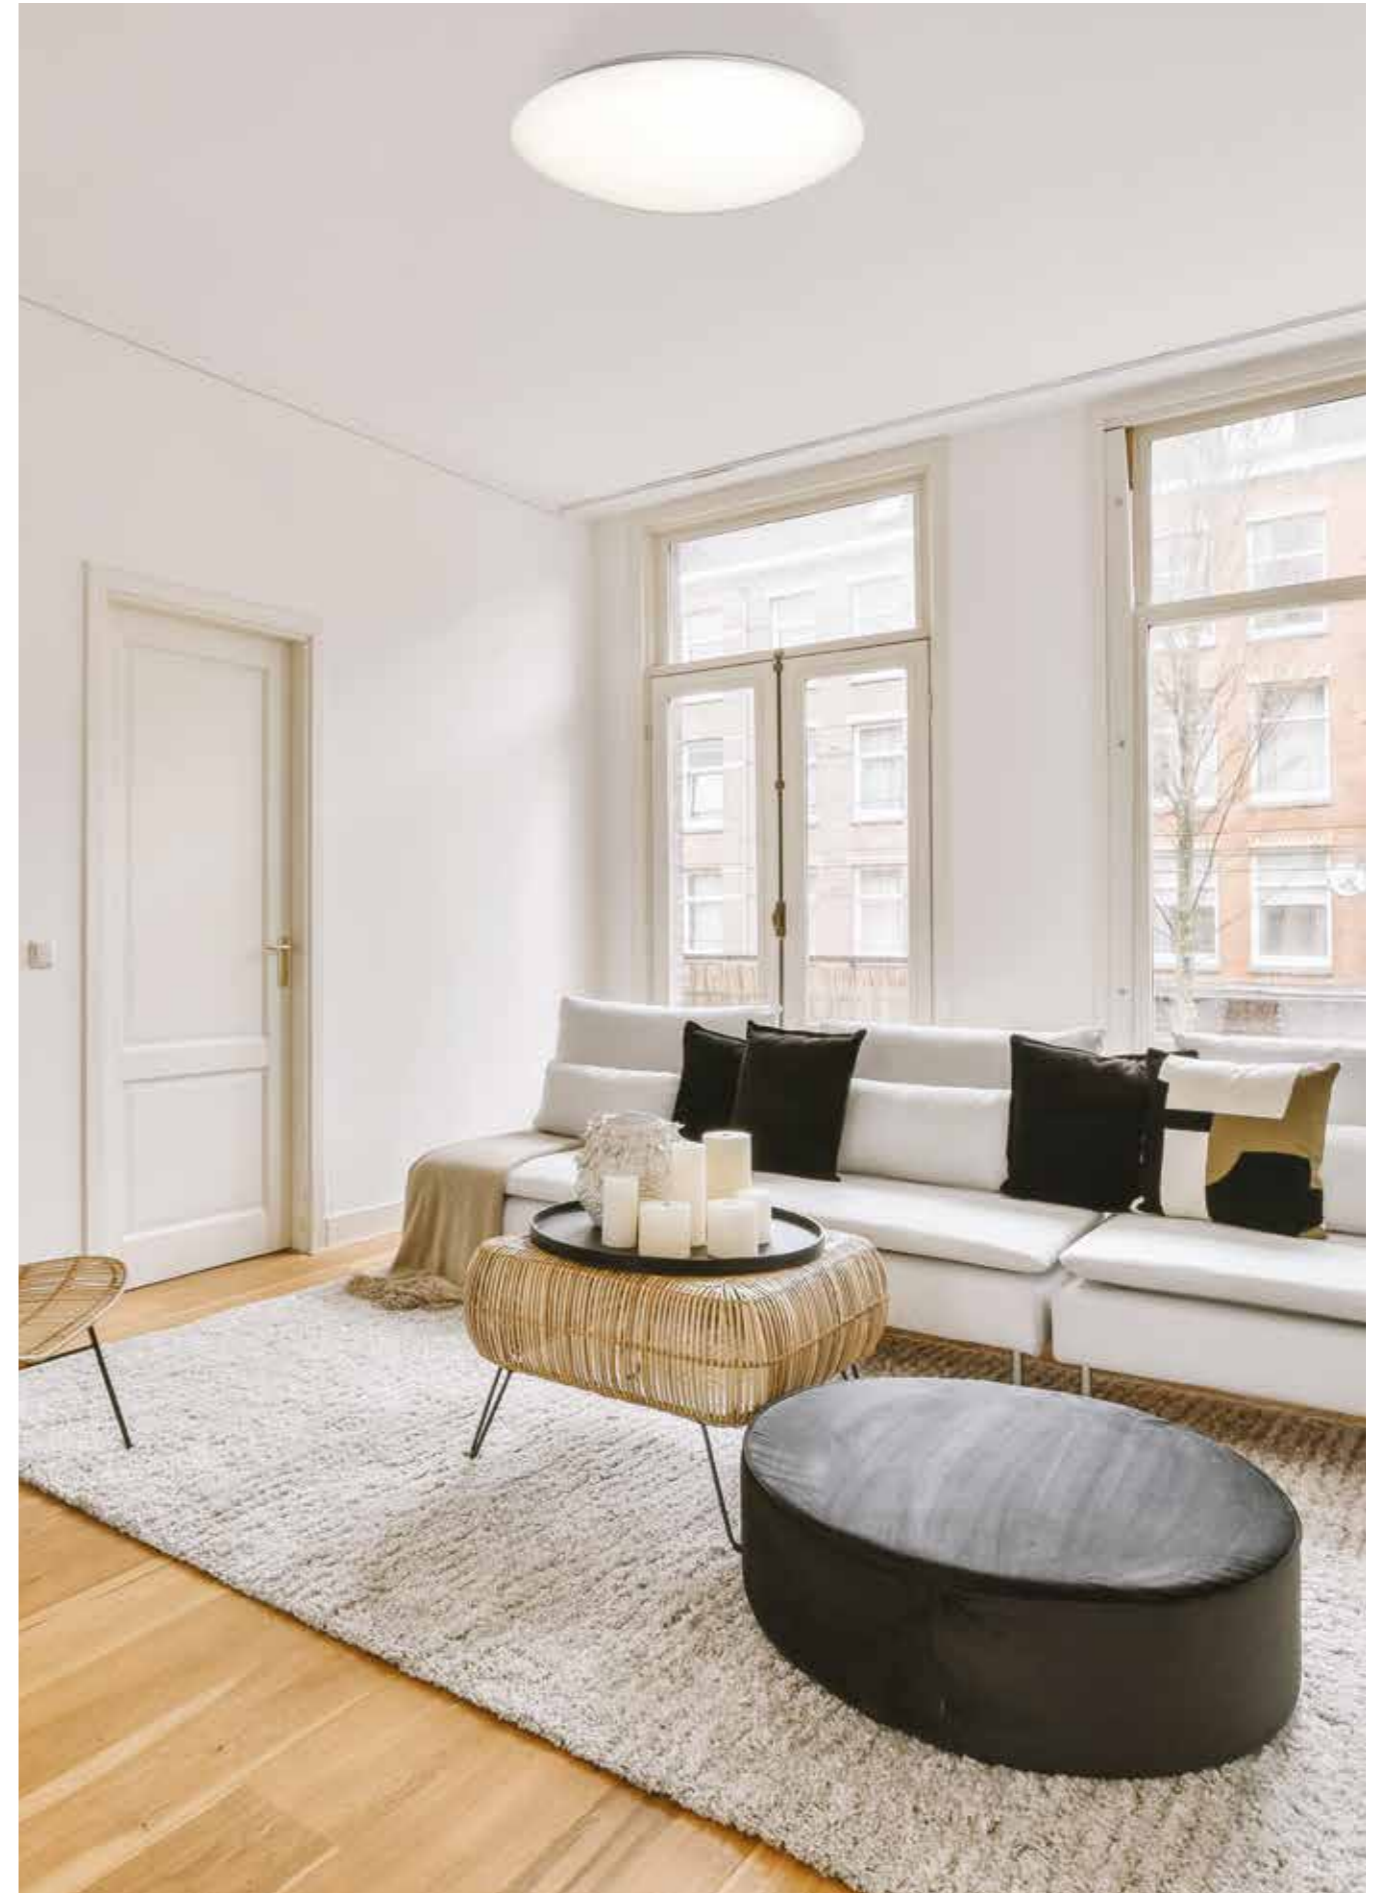

ZERO E27

Metal/Acrílico-Metal/Acrylic 100-240V~ 50/60Hz