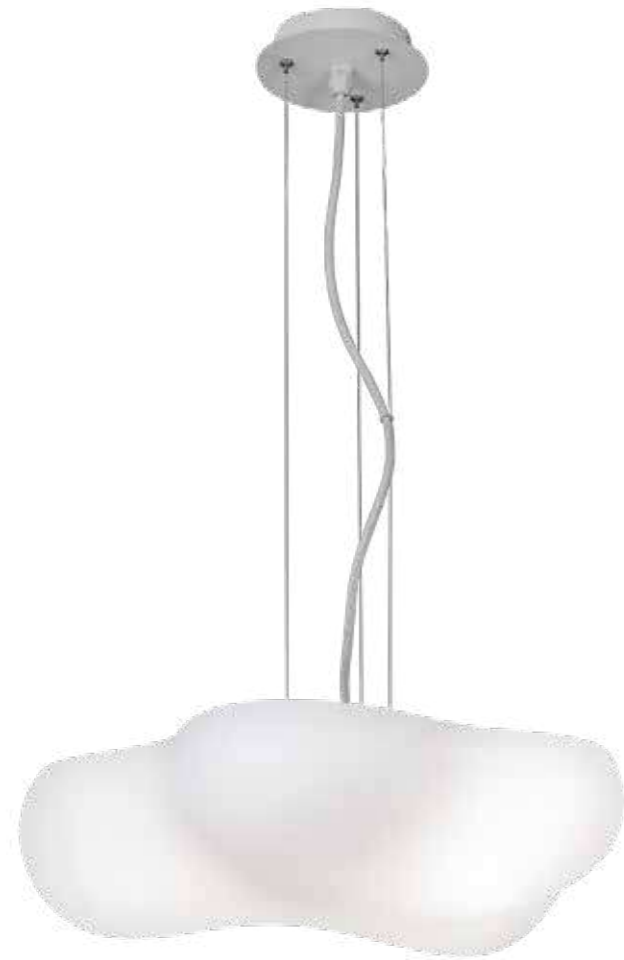

EOS

by José Ignacio Ballester

1883 Blanco+cromo-White+chrome
4x E27 máx.20W (no incl)