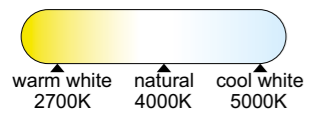

# HIMALAYA

Plafón-Ceiling lamp

**7963** Blanco-White  
LED 80W 2700K-5000K 3500lm

**7964** Madera-Wood  
LED 80W 2700K-5000K 3500lm

**7965** Negro-Black  
LED 80W 2700K-5000K 3500lm

R00129