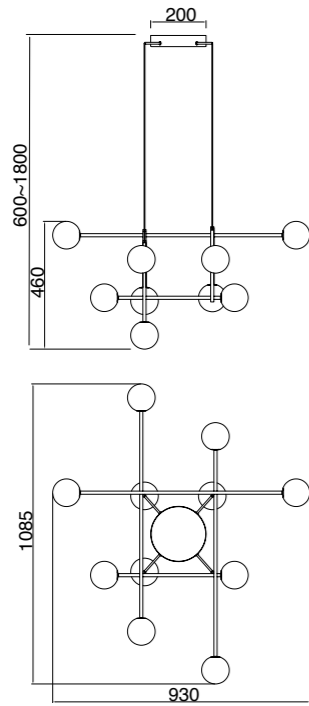

7630 Negro-Black
11LxG4 máx. 5W LED (incl)