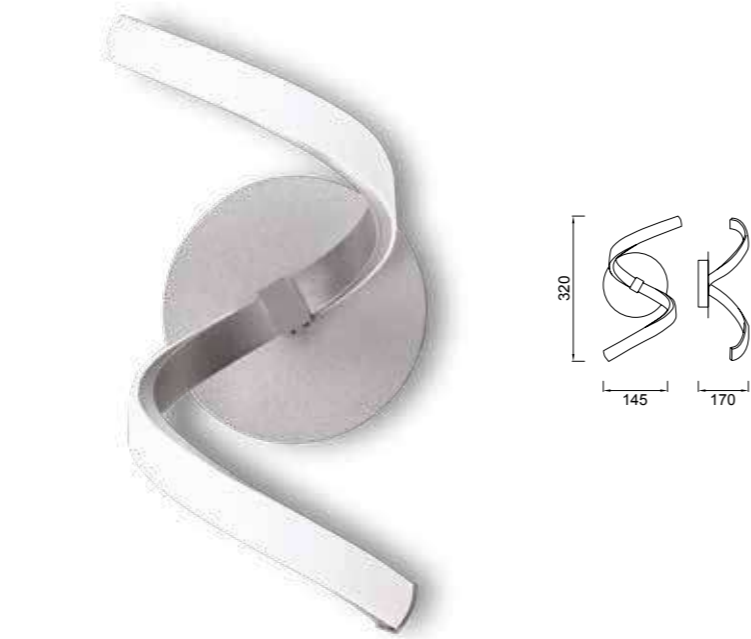

# NUR

Aplique-Wall lamp/Sobremesa-Table lamp

**5000** Plata cromo-Silver chrome  
LED 10W 3000K 850lm  
Dimmable Phase Cut

**4985** Plata cromo-Silver chrome  
LED 10W 3000K 850lm

**5366** Forja-Brown oxide  
LED 15W 2800K 1200lm