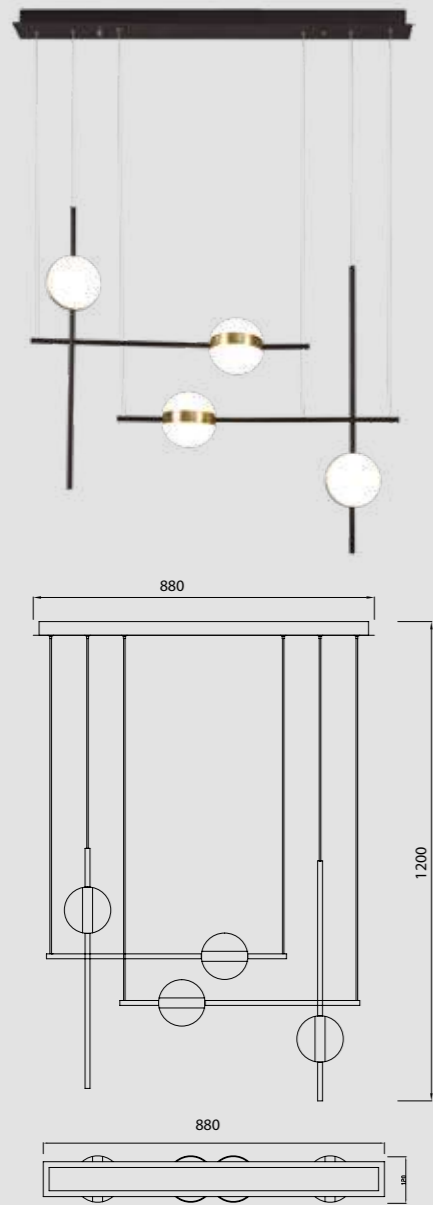

CUBA

7160 Oro/Negro-Gold/Black
LED 32W 3000K 2400lm