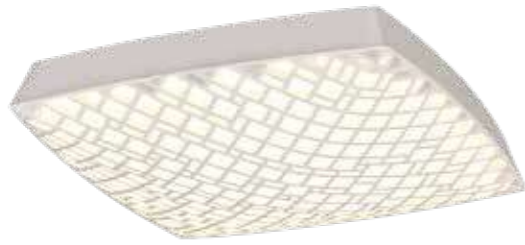

# URBAN

**7886** Blanco-White  
LED 56W 2700K-5000K 4000lm

**7887** Negro-Black  
LED 56W 2700K-5000K 4000lm

**7888** Blanco-White  
LED 80W 2700K-5000K 5200lm

**7889** Negro-Black  
LED 80W 2700K-5000K 5200lm