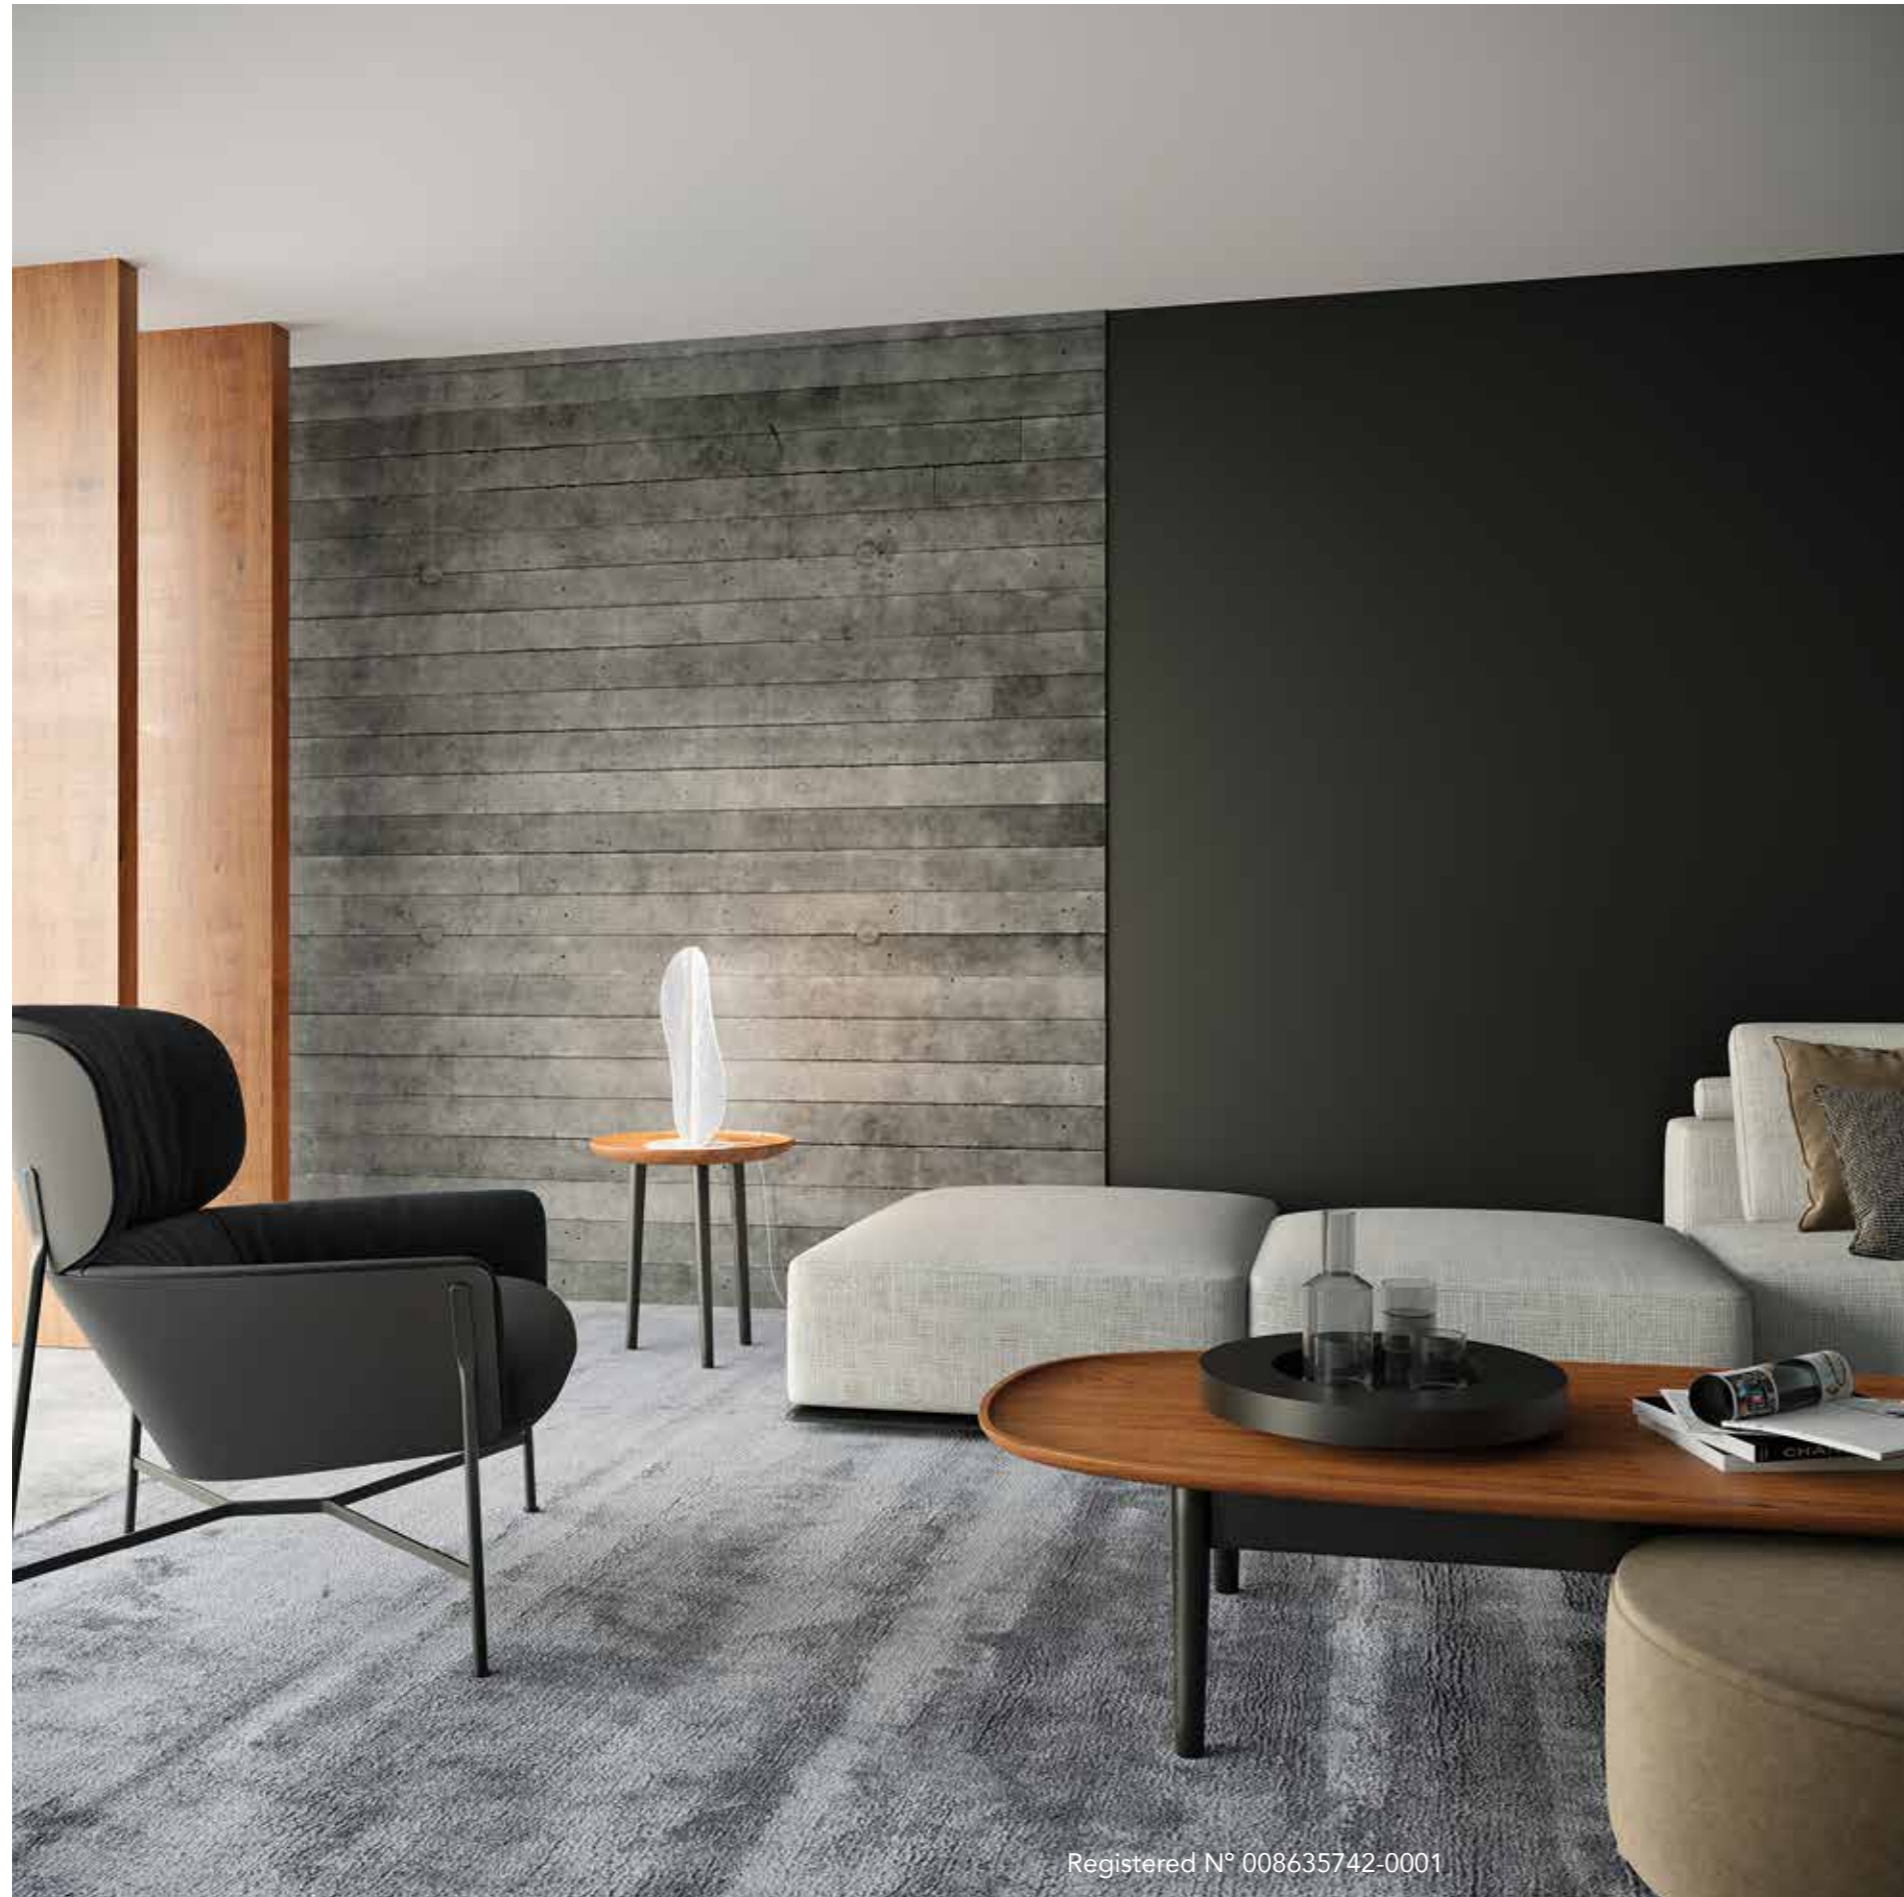

BIANCA

Registered N° 008635742-0001

7768 Blanco-White
LED 15W 3000K 850lm