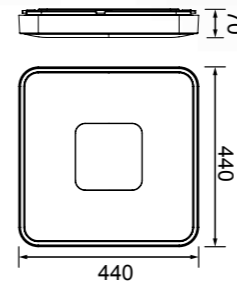

**7917** Negro-Black  
LED 100W 2700K-5000K 4900lm

**7921** Madera-Wood  
LED 80W 2700K-5000K 3900lm

**7924** Madera-Wood  
LED 56W 2700K-5000K 2500lm

**7920** Negro-Black  
LED 80W 2700K-5000K 3900lm

**7923** Negro-Black  
LED 56W 2700K-5000K 2500lm