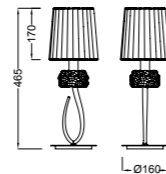

LOEWE

4736 Cuero/Blanco-Antique brass/White
1 x E27 máx. 20W LED (no incl)

4737 Cuero/Blanco-Antique brass/White
1 x E14 máx. 20W LED (no incl)

4738 Cuero/Blanco-Antique brass/White
3 x E27 máx. 20W LED (no incl)

Tela/Acero/Cristal-Tela/Steel/Glass 100-240V~ 50/60Hz

Tela/Acero/Cristal-Tela/Steel/Glass 100-240V~ 50/60Hz