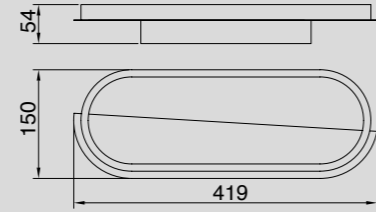

MÁRMOL

8502 Blanco-White
Decorado mármol/Decorated marble
LED 20W 3000K 1800lm

8503 Blanco-White
Decorado mármol/Decorated marble
LED 12W 3000K 1080lm