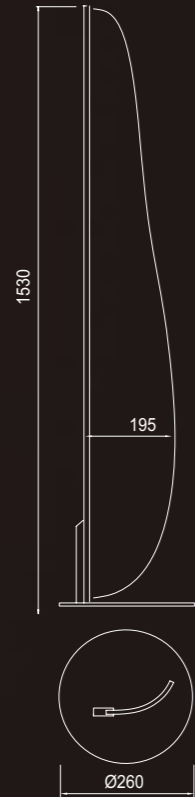

BIANCA

7838 Blanco-White
LED 20W 3000K 1200lm

7837 Blanco-White
LED 12W 3000K 700lm