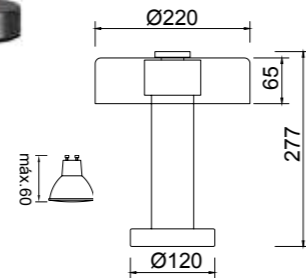

**8430** Oro rosa-Pink gold  
GU10 1x máx. 12W LED (no incl)

**8536** Oro-Gold  
GU10 1x máx. 12W LED (no incl)

**8427** Negro-Black  
GU10 1x máx. 12W LED (no incl)

**8428** Oro rosa-Pink gold  
GU10 1x máx. 12W LED (no incl)