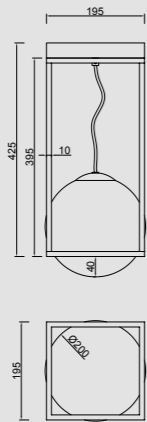

7606 Negro-Black
1LxE27 (no incl)