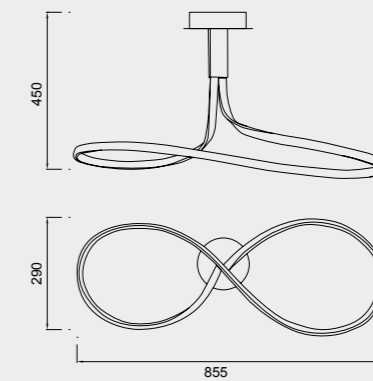

4998 Plata cromo-Silver chrome
LED 50W 3000K 4000lm
220/240V
Dimmable Phase Cut

4981 Plata cromo-Silver chrome
LED 50W 3000K 4000lm
100/240V

4995 Plata cromo-Silver chrome
LED 40W 3000K 3200lm
220/240V
Dimmable Phase Cut

5826 Forja-Brown oxide
LED 40W 2800K 3200lm
220/240V
Dimmable Phase Cut

4980 Plata cromo-Silver chrome
LED 40W 3000K 3200lm
100/240V

5360 Forja-Brown oxide
LED 40W 2800K 3200lm
100/240V

Aluminio/Acrílico/Acero-Aluminium/Acrylic/Steel 220-240V~ 50/60Hz CRI≥ 80