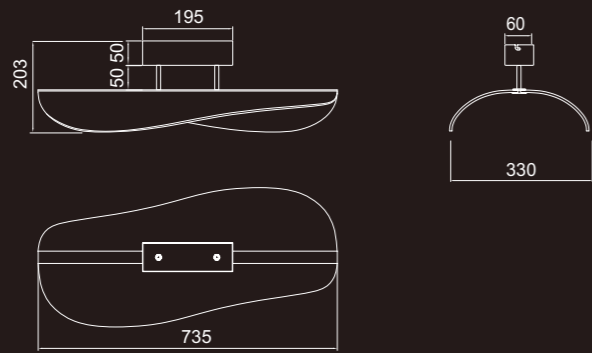

# BIANCA

**7835** Blanco-White  
LED 40W 3000K 2450lm

**7836** Blanco-White  
LED 12W 3000K 700lm