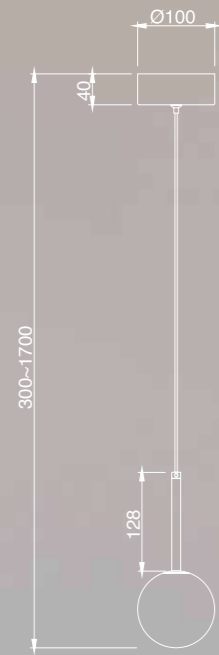

7634 Negro-Black
1LxG4 máx. 5W LED (incl)

7636 Negro-Black
1LxG4 máx. 5W LED (incl)