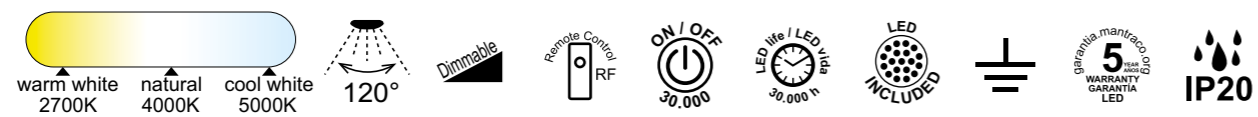

**7565** Madera-Wood  
LED 80W 2700K-5000K 3900lm

**8037** Oro-Gold  
LED 80W 2700K-5000K 3900lm

**7568** Madera-Wood  
LED 56W 2700K-5000K 2500lm

**8038** Oro-Gold  
LED 56W 2700K-5000K 2500lm

R00129

R00129