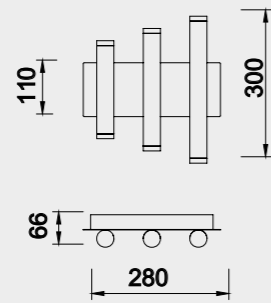

8192 Corten-Corten
LED 36W 3000K 2520lm