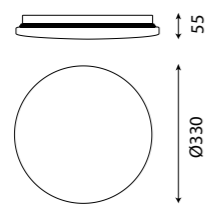

5948 Blanco-White
LED 40W 2700K-5000K 2400lm

R00129