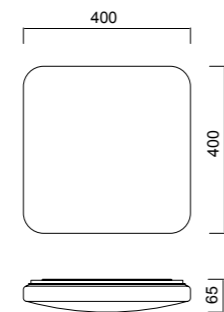

QUATRO II

Plafón-Ceiling lamp

6242 Blanco-White
LED 60W 3000K 3800lm

6241 Blanco-White
LED 45W 3000K 2800lm

6240 Blanco-White
LED 30W 3000K 1800lm

6245 Blanco-White
LED 60W 5000K 4000lm

6244 Blanco-White
LED 45W 5000K 3000lm

6243 Blanco-White
LED 30W 5000K 2000lm