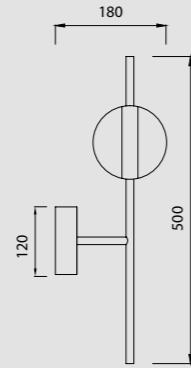

CUBA

7163 Oro/Negro-Gold/Black
LED 8W 3000K 600lm