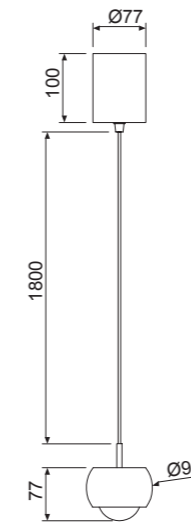

8408 Café-Coffee
LED 12W 3000K 1000lm