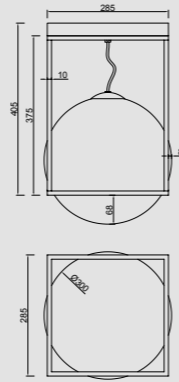

7605 Negro-Black
1LxE27 (no incl)