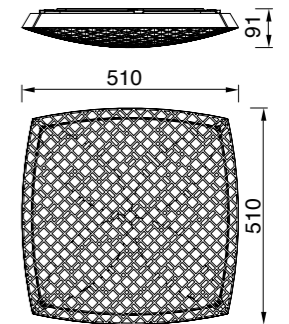

MODO DE USO

R00129

Aluminio/Acero-Aluminum/Steel 220-240V~ 50/60Hz CRI≥ 80-R00129 Incluido