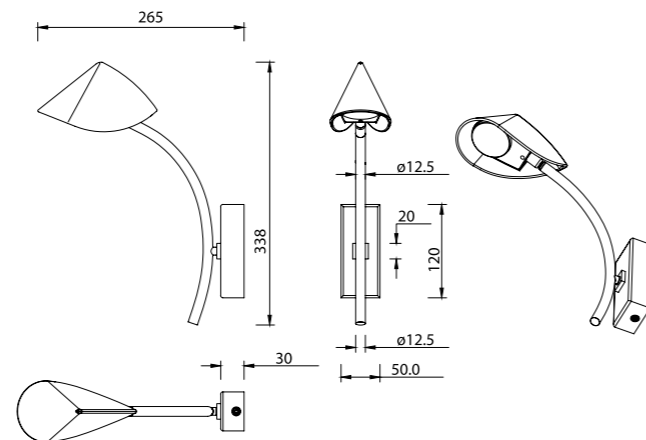

CAPUCCINA

Aplique-Wall lamp

7583 Negro-Black
LED 6W 3000K 530lm