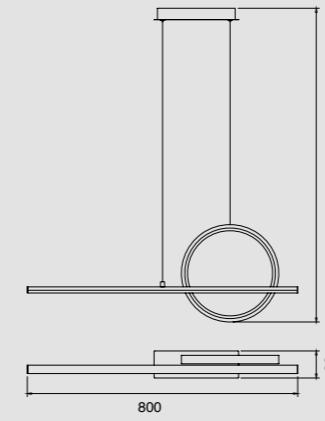

# KITESURF

Lámpara-Pendant lamp

**7190** Blanco-White  
LED 50W 3000K 4000lm

**7140** Negro-Black  
LED 50W 3000K 4000lm

**7142** Negro-Black  
LED 30W 3000K 2400lm

**7192** Blanco-White  
LED 30W 3000K 2400lm