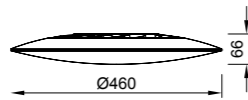

7978 Blanco-White
LED 50W 3000K 4150lm