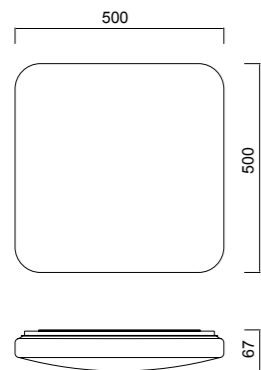

QUATRO II

Plafón-Ceiling lamp

6242 Blanco-White
LED 60W 3000K 3800lm

6241 Blanco-White
LED 45W 3000K 2800lm

6240 Blanco-White
LED 30W 3000K 1800lm

6245 Blanco-White
LED 60W 5000K 4000lm

6244 Blanco-White
LED 45W 5000K 3000lm

6243 Blanco-White
LED 30W 5000K 2000lm