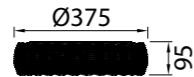

# KILIMANJARO

Plafón-Ceiling lamp

**8193** Ratan-Rattan  
LED 50W 2700K-4000K-5000K 3800lm

**8194** Ratan-Rattan  
LED 36W 2700K-4000K-5000K 2450lm

**8195** Ratan-Rattan  
LED 24W 2700K-4000K-5000K 1700lm