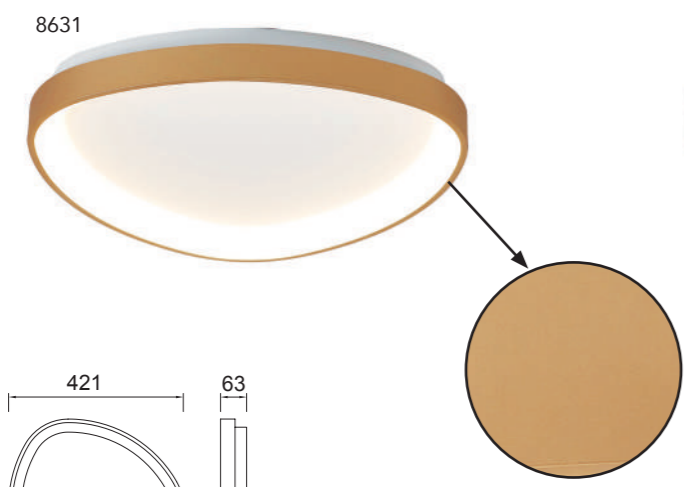

NISEKO II

REF	COLOR	LED	TEMP. COLOR	DIMMABLE	LÚMENES	SIZE	(h):	MANDO	APP
8629	Blanco-White	38W	2700K-5000K	▲	2500lm	421 x 421	63	RF R00135	×
8630	Negro-Black	38W	2700K-5000K	▲	2500lm	421 x 421	63	RF R00135	×
8631	Oro-Gold	38W	2700K-5000K	▲	2500lm	421 x 421	63	RF R00135	×
8632	Madera-Wood	38W	2700K-5000K	▲	2500lm	421 x 421	63	RF R00135	×
8633	Blanco-White	50W	2700K-5000K	▲	3000lm	611 x 605	63	RF R00135	×
8634	Negro-Black	50W	2700K-5000K	▲	3000lm	611 x 605	63	RF R00135	×
8635	Oro-Gold	50W	2700K-5000K	▲	3000lm	611 x 605	63	RF R00135	×
8636	Madera-Wood	50W	2700K-5000K	▲	3000lm	611 x 605	63	RF R00135	×