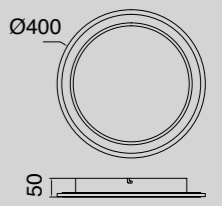

8509 Blanco-White
LED 24W 3000K-6000K 1800lm

R00127