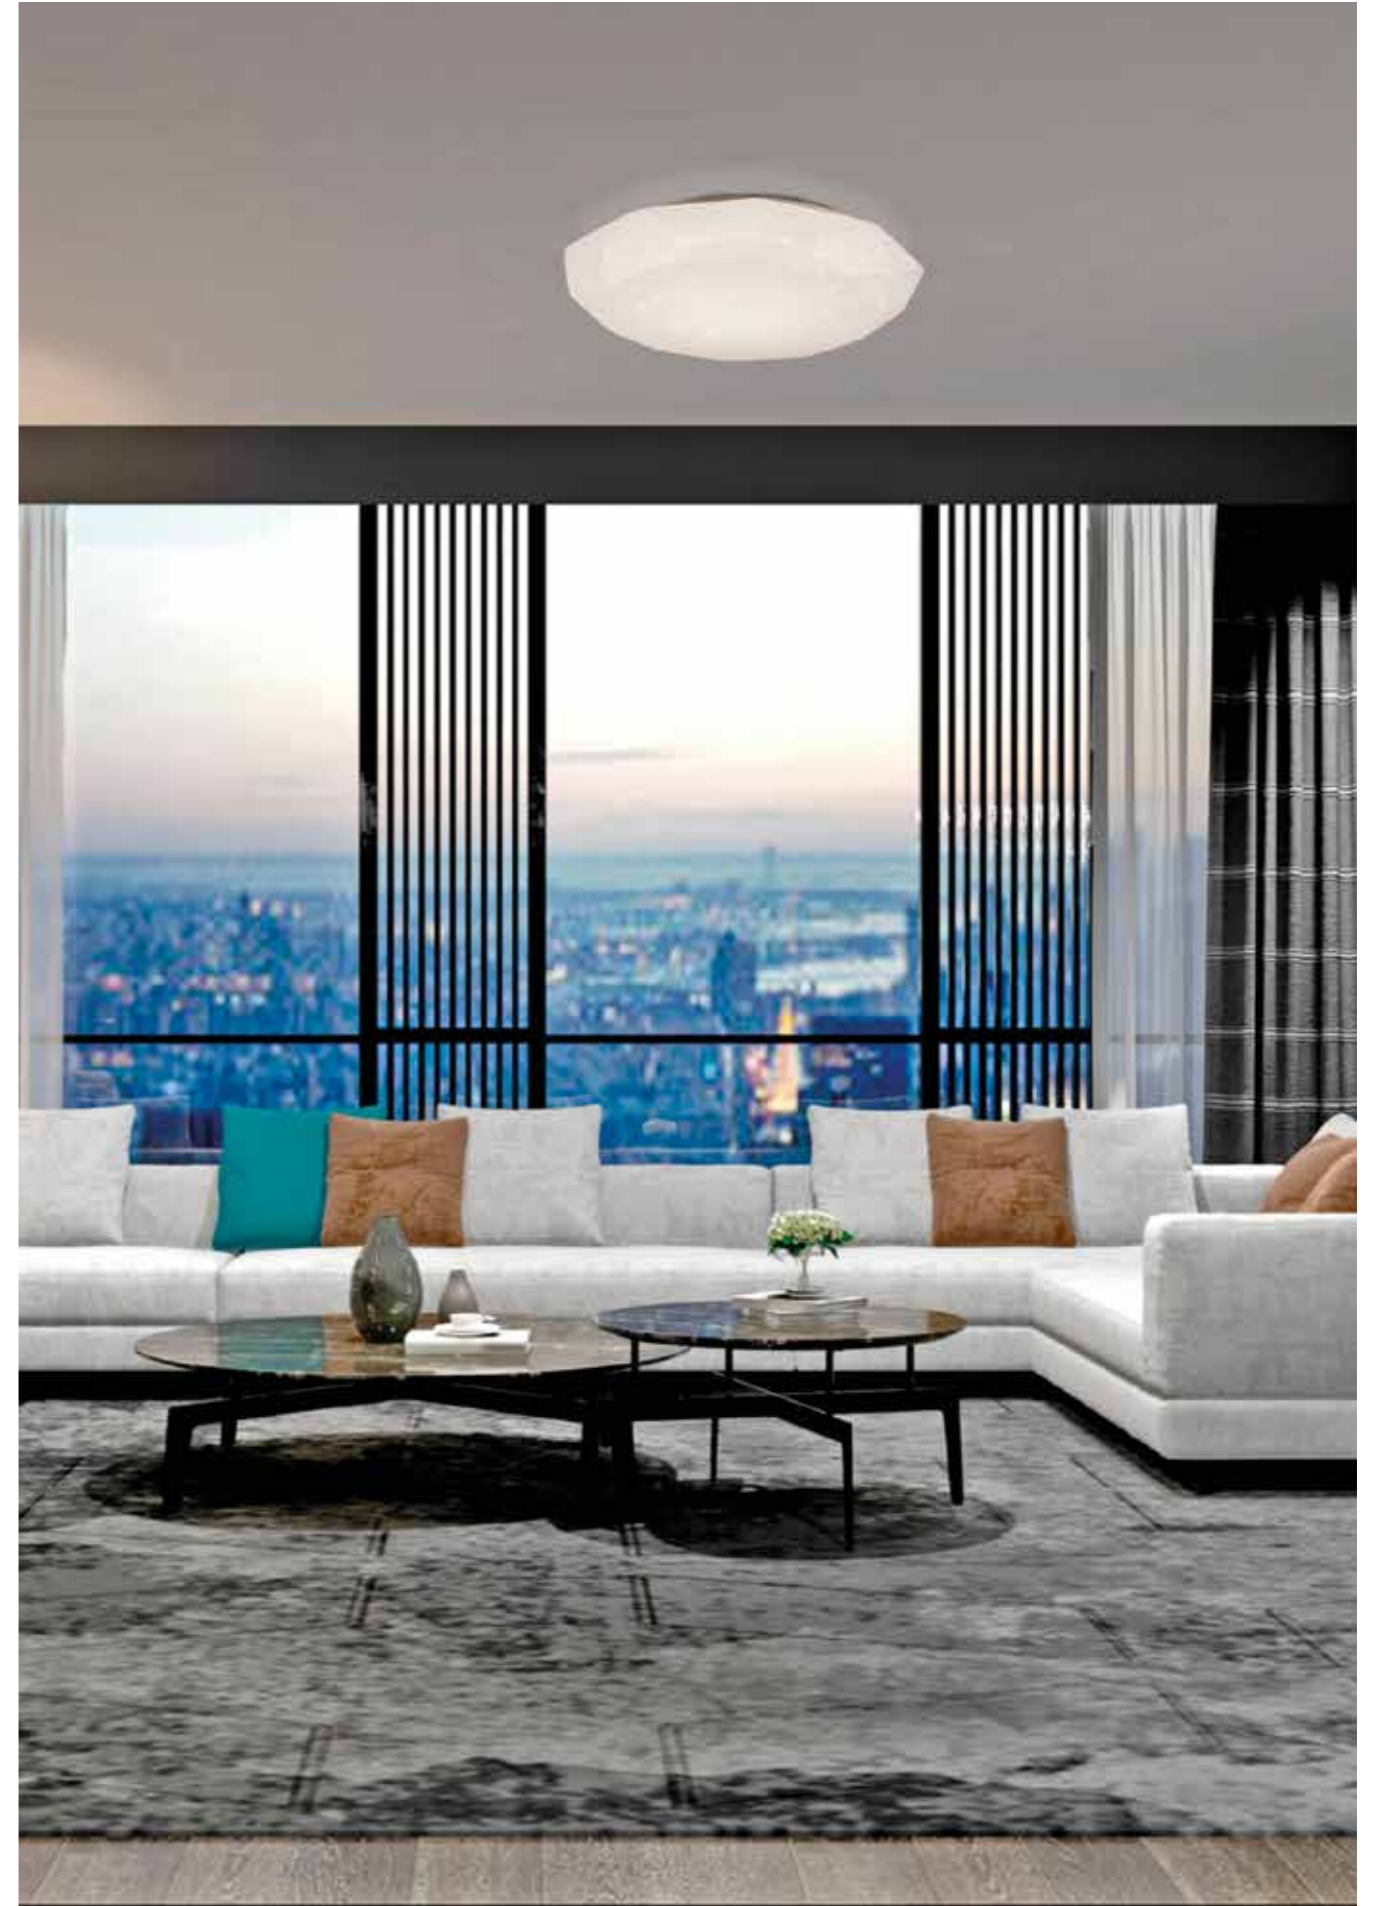

# QUATRO II

Plafón-Ceiling lamp

**6242** Blanco-White  
LED 60W 3000K 3800lm

**6241** Blanco-White  
LED 45W 3000K 2800lm

**6240** Blanco-White  
LED 30W 3000K 1800lm

**6245** Blanco-White  
LED 60W 5000K 4000lm