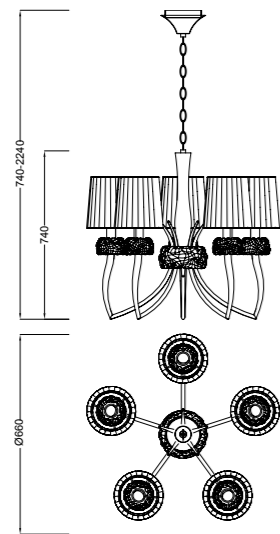

# LOEWE

by José Ignacio Ballester

OAMI 002562439-0001/0002/ ZL 201430441270.7 / ZL 201430441270.8

LOEWE

4731 Cuero/Blanco-Antique brass/White  
5 x E14 máx. 20W LED (no incl)

4730 Cuero/Blanco-Antique brass/White  
9 x E14 máx. 20W LED (no incl)