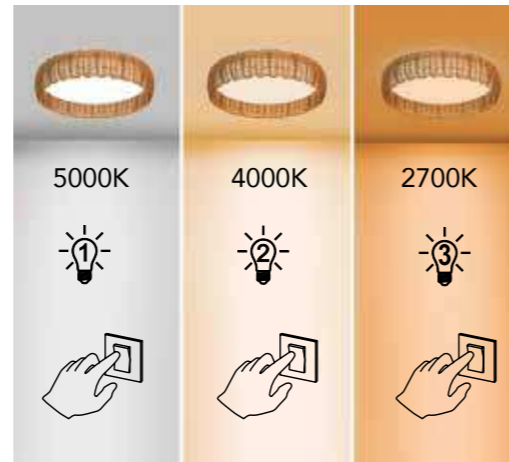

# KILIMANJARO

Plafón-Ceiling lamp

**8193** Ratan-Rattan  
LED 50W 2700K-4000K-5000K 3800lm

**8194** Ratan-Rattan  
LED 36W 2700K-4000K-5000K 2450lm

**8195** Ratan-Rattan  
LED 24W 2700K-4000K-5000K 1700lm