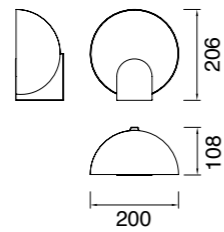

8591 Oro-Gold
LED 5W 3000K 400lm

MODO DE USO