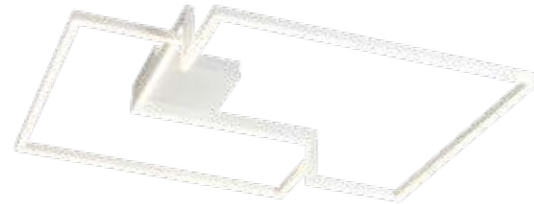

7660 Blanco-White
LED 42,5W 3000K 2450lm

7684 Blanco-White
LED 79W 3000K 4250lm

7661 Blanco-White
LED 42,5W 3000K 2450lm
Dimmable Phase Cut

7685 Blanco-White
LED 79W 3000K 4250lm
Dimmable Phase Cut