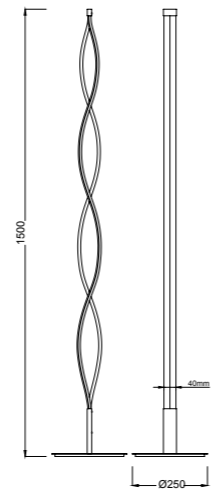

SÁHARA

4866 Plata cromo-Silver chrome
LED 28W 3000K 2200lm
Dimmable

4861 Plata cromo-Silver chrome
LED 20W 3000K 1470lm
Dimmable