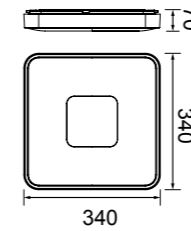

7922 Blanco-White
LED 56W 2700K-5000K 2500lm