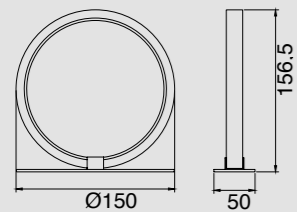

7195 Blanco-White
LED 8W 3000K 380lm

7145 Negro-Black
LED 8W 3000K 380lm