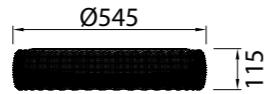

# KILIMANJARO

Plafón-Ceiling lamp

**8193** Ratan-Rattan  
LED 50W 2700K-4000K-5000K 3800lm

**8194** Ratan-Rattan  
LED 36W 2700K-4000K-5000K 2450lm

**8195** Ratan-Rattan  
LED 24W 2700K-4000K-5000K 1700lm