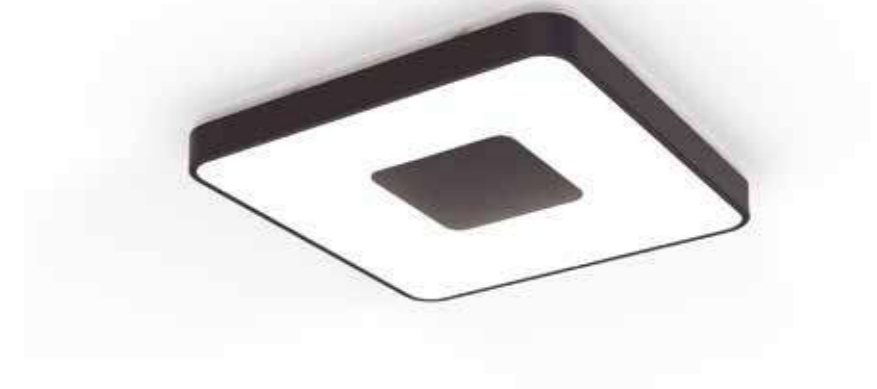

**7917** Negro-Black  
LED 100W 2700K-5000K 4900lm

**7921** Madera-Wood  
LED 80W 2700K-5000K 3900lm

**7924** Madera-Wood  
LED 56W 2700K-5000K 2500lm

**7920** Negro-Black  
LED 80W 2700K-5000K 3900lm

**7923** Negro-Black  
LED 56W 2700K-5000K 2500lm