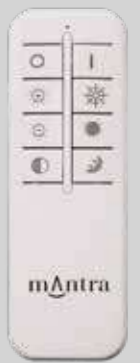

# TULUM

by Mantra Team

**8508** Blanco-White  
LED 12W 4000K 1000lm

Acero/Acrílico-Steel/Acrylic 220-240V~ 50/60Hz CRI≥ 80

**8509** Blanco-White  
LED 24W 3000K-6000K 1800lm

R00127

Acero/Acrílico-Steel/Acrylic 220-240V~ 50/60Hz CRI≥ 80- R00127 Incluido