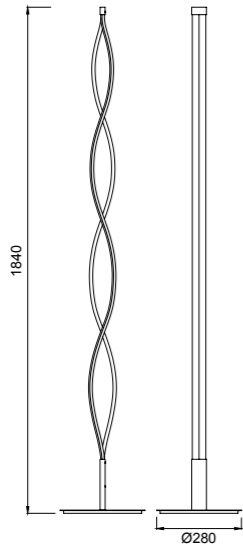

SÁHARA

4866 Plata cromo-Silver chrome
LED 28W 3000K 2200lm
Dimmable

4861 Plata cromo-Silver chrome
LED 20W 3000K 1470lm
Dimmable