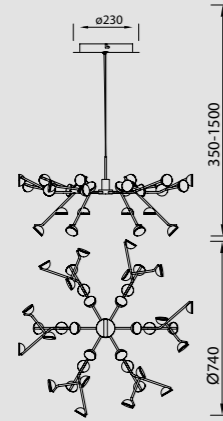

ADN

6260 Blanco mate-Matte white
LED 100W 3000K 7250lm

8651 Blanco mate-Matte white
LED 108W 3000K 7250lm
Dimmable