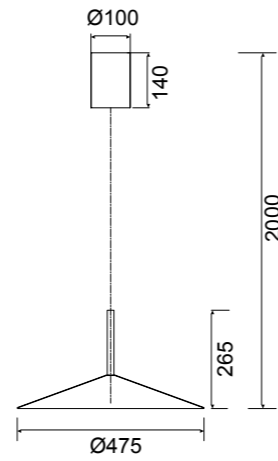

7898 Verde-Green
LED 16W 3000K 1200lm