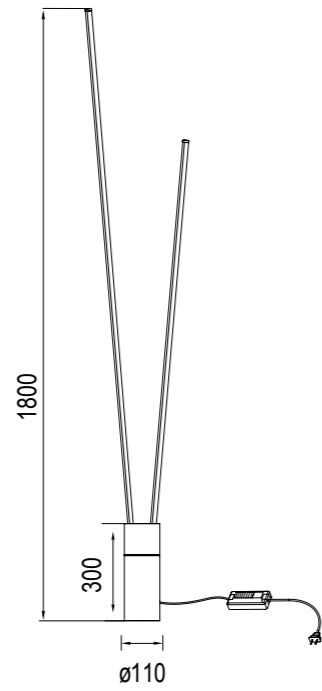

VERTICAL

Pie de Salón-Floor lamp

7345 Blanco-White
LED 44W 3000K 2600lm

7346 Negro-Black
LED 44W 3000K 2600lm

Acero/Steel 220-240V~ 50/60Hz CRI≥ 80