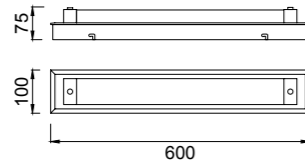

TUBE

5532 Cromo-Chrome
LED 21W 4000K 1800lm