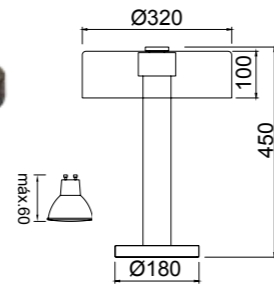

8428 Oro rosa-Pink gold
GU10 1x máx. 12W LED (no incl)

8535 Oro-Gold
GU10 1x máx. 12W LED (no incl)

8426 Oro rosa-Pink gold
GU10 1x máx. 12W LED (not incl)