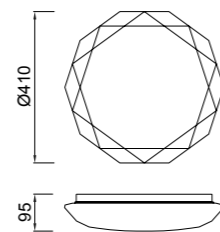

Metal/Acrílico-Metal/Acrylic 220-240V~ 50/60Hz