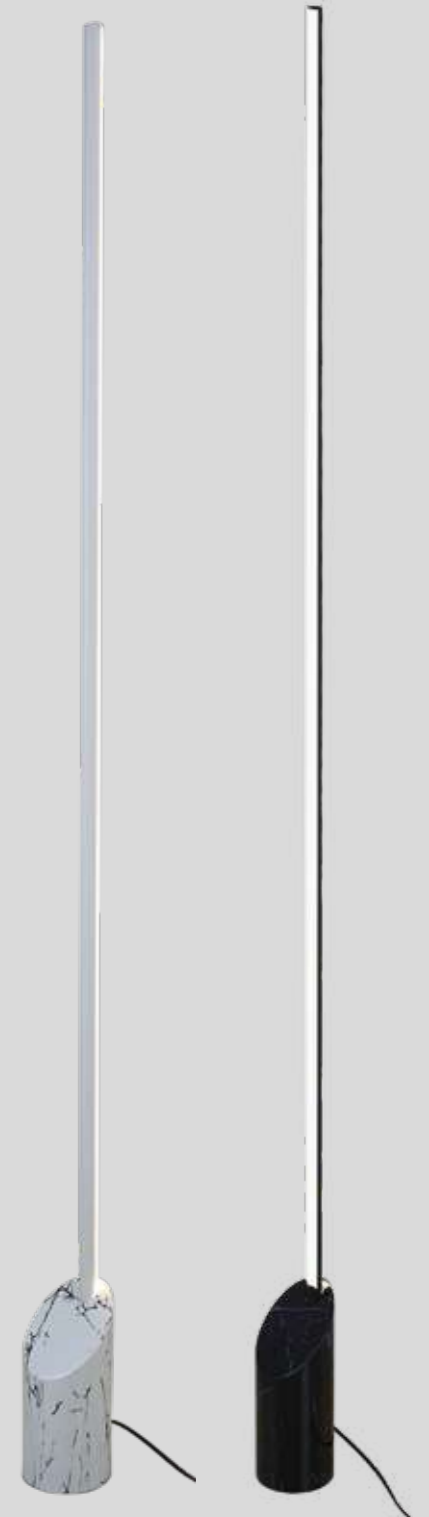

Acero/Steel 220-240V~ 50/60Hz CRI≥ 80

Acero/Steel 220-240V~ 50/60Hz CRI≥ 80