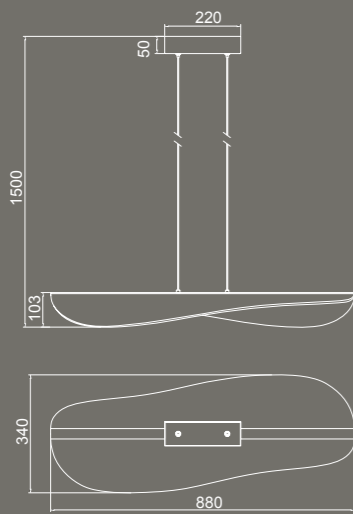

BIANCA

7765 Blanco-White
LED 50W 3000K 3000lm

7766 Blanco-White
LED 40W 3000K 2450lm

8209 Blanco-White Dimmable
LED 50W 3000K 3000lm

8210 Blanco-White Dimmable
LED 40W 3000K 2450lm