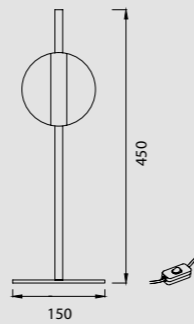

7164 Oro/Negro-Gold/Black
LED 8W 3000K 600lm