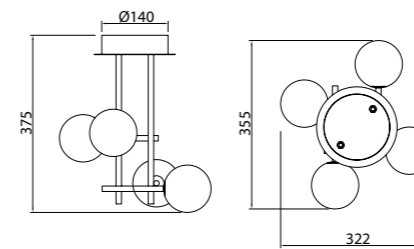

R09243 LED G4 5W 3000K 500lm (incl)

INCLUDED

Metal/Cristal-Metal/Glass 220-240V~ 50/60Hz CRI≥ 80 G4 máx. 5W LED Incluido- Registered N° 008435580-0001