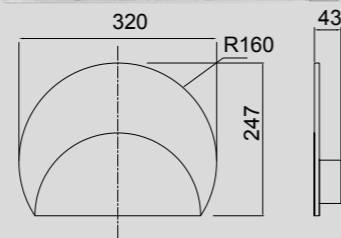

8507 Blanco-White
Decorado mármol/Decorated marble
LED 30W 3000K 2100lm