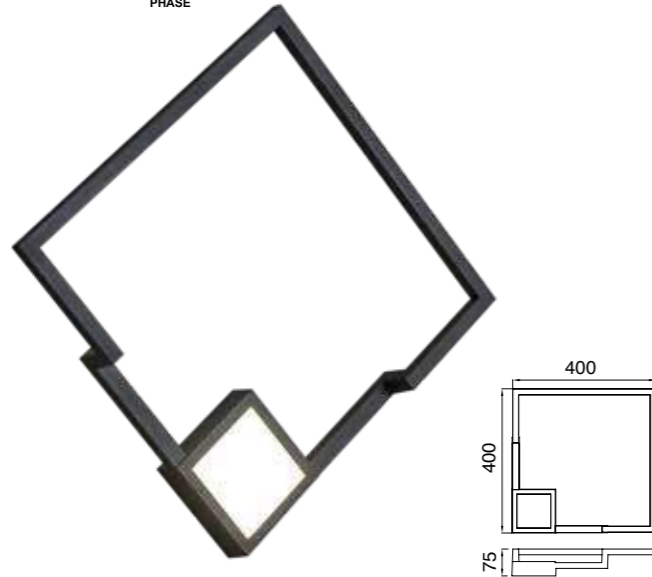

# BOUTIQUE

Aplique-Wall lamp

**7680** Negro-Black  
LED 25W 3000K 1370lm

**7681** Negro-Black  
LED 25W 3000K 1370lm  
Dimmable Phase Cut

**7682** Negro-Black  
LED 17,5W 3000K 1150lm

**7683** Negro-Black  
LED 17,5W 3000K 1150lm  
Dimmable Phase Cut