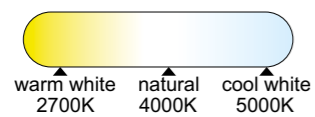

KILIMANJARO

Plafón-Ceiling lamp

8193 Ratan-Rattan
LED 50W 2700K-4000K-5000K 3800lm

8194 Ratan-Rattan
LED 36W 2700K-4000K-5000K 2450lm

8195 Ratan-Rattan
LED 24W 2700K-4000K-5000K 1700lm

MODO DE USO