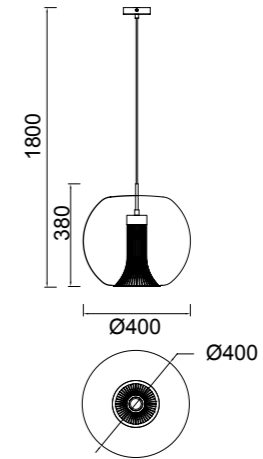

Bombillas recomendadas-Suggested bulbs

GU10	K	LED	REF	DIMMABLE
	2700K	7W	R09254	
	3000K	7W	R09255	
	4000K	7W	R09256	
	2700K	7W	R09257	
	3000K	7W	R09258	
	4000K	7W	R09259	

MODO DE USO

GU10 máx. 12W LED (no incl) 100-240V~ 50/60Hz CRI≥ 80

GU10 máx. 12W LED (no incl) 100-240V~ 50/60Hz CRI≥ 80