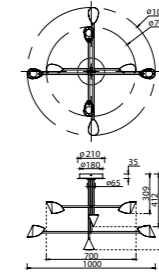

# CAPUCCINA

**7585** Negro-Black  
LED 8,5W 3000K 600lm

**7584** Negro-Black  
LED 8,5W 3000K 610lm

**7587** Negro-Black  
LED 8,5W 3000K 610lm

**7578** Negro-Black  
LED 61,5W 3000K 4000lm

**7579** Negro-Black  
LED 45W 3000K 3100lm