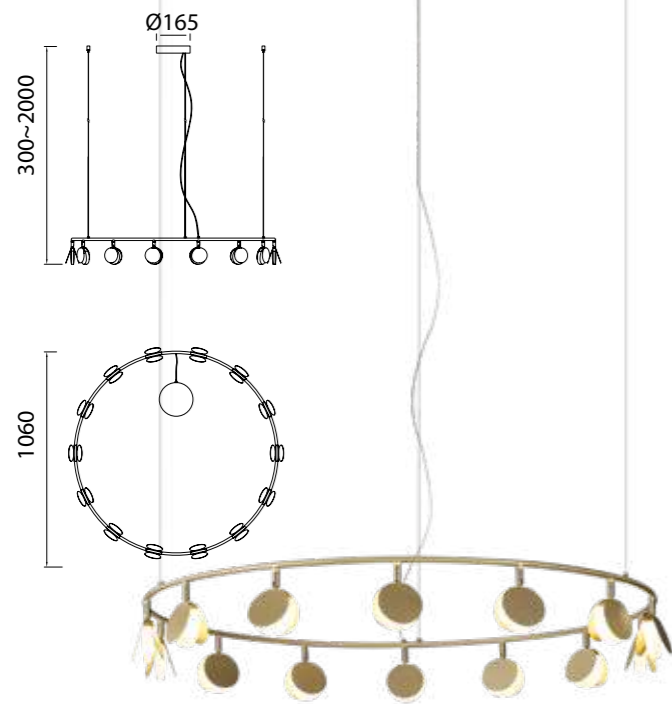

# SHELL

Lámpara-Pendant lamp

**7261** Oro-Gold  
LED 40W 3000K 2120lm

**7262** Oro-Gold  
LED 30W 3000K 1590lm

**7357** Oro-Gold  
LED 60W 3000K 3180lm

Metal-Metal 220-240V~ 50/60Hz CRI≥ 80