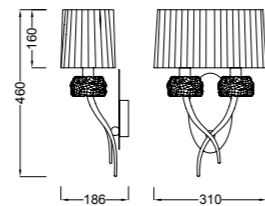

4734 Cuero/Blanco-Antique brass/White
2 x E14 máx. 20W LED (no incl)