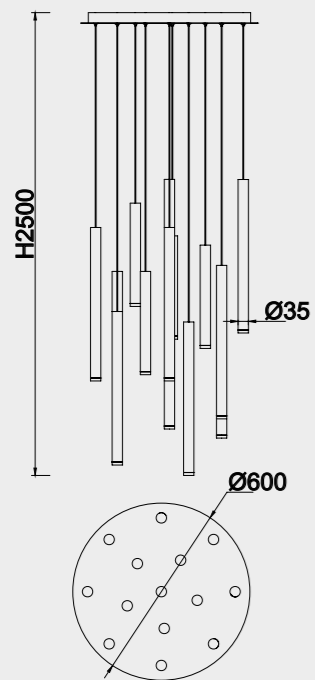

CALA

Lámpara de techo-Pendant lamp

8084 Multicolor-Multicolour
LED 84W 3000K 5880lm

4 × Blanco-White
4 × Negro-Black
3 × Oro-Gold
3 × Corten-Corten

Color cable-Color wire
Transparente-Transparent

Longitud cable-Wire length
14 x 2m

8082 Multicolor-Multicolour
LED 48W 3000K 3360lm

2 × Blanco-White
2 × Negro-Black
2 × Oro-Gold
2 × Corten-Corten

Color cable-Color wire
Transparente-Transparent

Longitud cable-Wire length
8 x 2m

Metal/Aluminio-Metal/Aluminium 220-240V~ 50/60Hz CRI ≥ 80