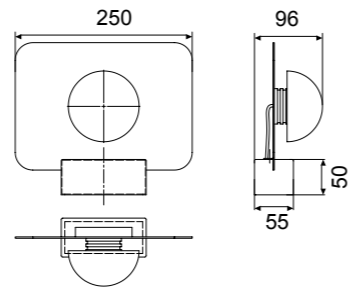

# ALBA

**8415** Blanco-White  
LED 8W 3000K 640lm

**8416** Negro-Black  
LED 8W 3000K 640lm

Blanco-White

Negro-Black

MODO DE USO

Acero-Steel 220-240V~ 50/60Hz CRI≥ 80