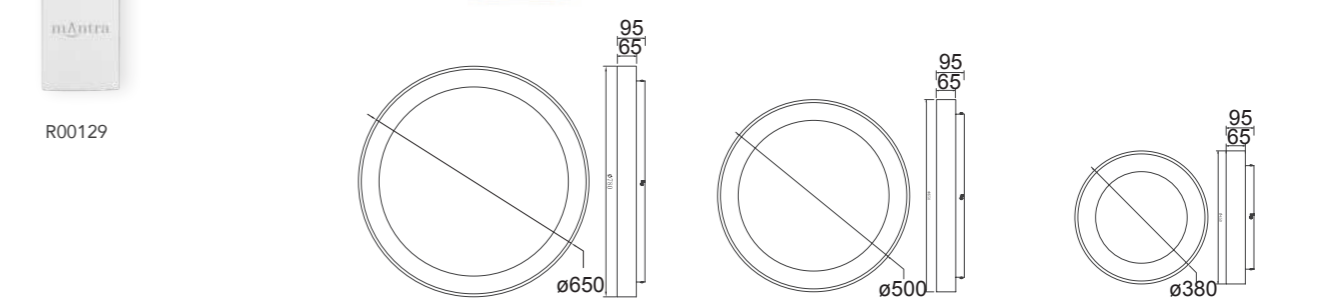

warm white 2700K natural 4000K cool white 5000K
Dimmable
Remote Control RF
ON / OFF 30,000
LED life / LED life 30,000 h
LED INCLUDED
5 años de garantía LED
IP20

REF	COLOR	LED	TEMP. COLOR	DIMMABLE	LÚMENES	(ø):	(h):	MANDO	APP
8579	Blanco-White	30W	2700K-5000K	▲	2250lm	ø380	95	R00129	MANTRA
8582	Negro-Black	30W	2700K-5000K	▲	2250lm	ø380	95	R00129	MANTRA
8585	Oro-Gold	30W	2700K-5000K	▲	2250lm	ø380	95	R00129	MANTRA
8588	Madera-Wood	30W	2700K-5000K	▲	2250lm	ø380	95	R00129	MANTRA
8578	Blanco-White	40W	2700K-5000K	▲	2950lm	ø500	95	R00129	MANTRA
8581	Negro-Black	40W	2700K-5000K	▲	2950lm	ø500	95	R00129	MANTRA
8584	Oro-Gold	40W	2700K-5000K	▲	2950lm	ø500	95	R00129	MANTRA
8587	Madera-Wood	40W	2700K-5000K	▲	2950lm	ø500	95	R00129	MANTRA
8577	Blanco-White	50W	2700K-5000K	▲	3760lm	ø650	95	R00129	MANTRA
8580	Negro-Black	50W	2700K-5000K	▲	3760lm	ø650	95	R00129	MANTRA
8583	Oro-Gold	50W	2700K-5000K	▲	3760lm	ø650	95	R00129	MANTRA
8586	Madera-Wood	50W	2700K-5000K	▲	3760lm	ø650	95	R00129	MANTRA