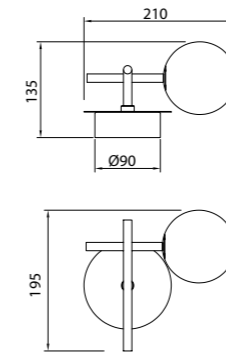

7634 Negro-Black
1LxG4 máx. 5W LED (incl)

7636 Negro-Black
1LxG4 máx. 5W LED (incl)

7635 Negro-Black
2LxG4 máx. 5W LED (incl)