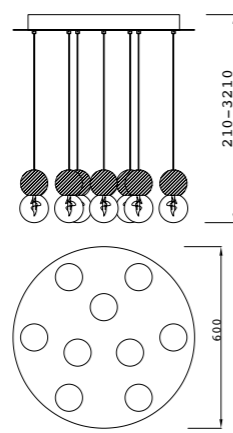

GALAXIA

7620 Blanco+Gris+Rojo
White+Gray+Red
15LxE27 (incl)

7621 Blanco+Gris+Rojo
White+Gray+Red
9LxE27 (incl)

7622 Blanco+Gris+Rojo
White+Gray+Red
6LxE27 (incl)