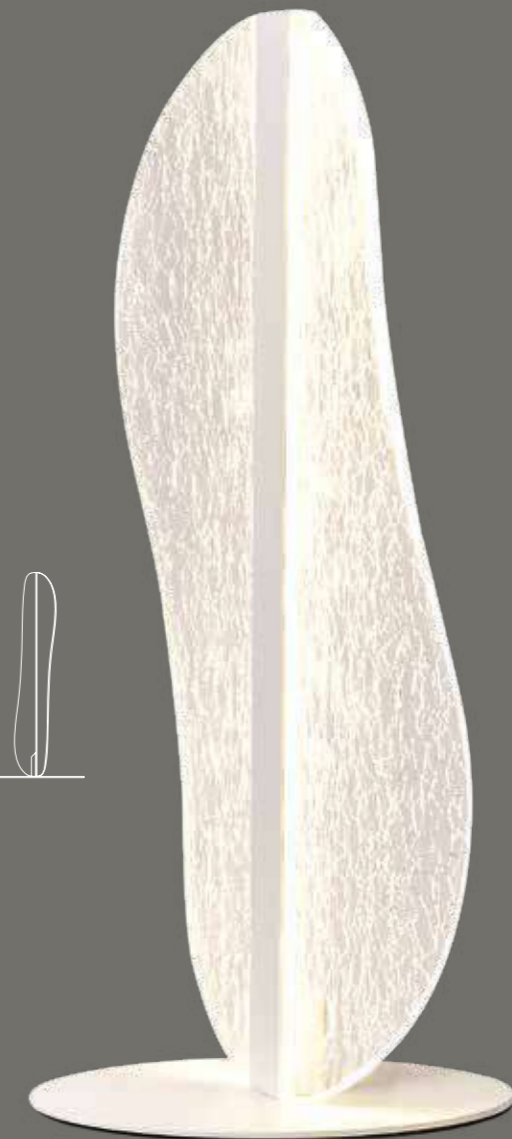

Metal/Acrílico-Metal/Acrylic 220-240V~ 50/60Hz CRI≥ 80