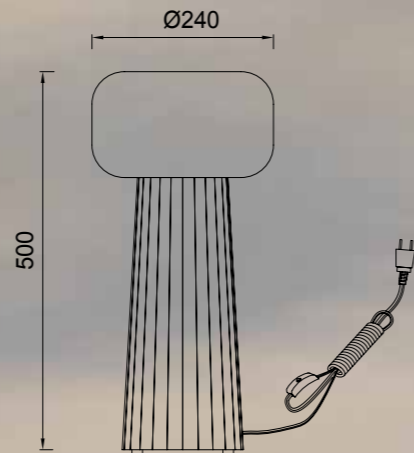

7249 Negro-Black
1L x E27 (no incl)

Tulipa-Glass shade
Cristal-Cromo