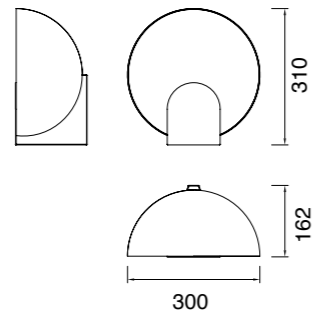

# ÓCULO

Sobremesa-Table lamp

Aplique-Wall lamp

**8431** Negro-Black  
LED 12W 3000K 1080lm

**8432** Oro-Gold  
LED 12W 3000K 1080lm

**8590** Negro-Black  
LED 5W 3000K 400lm

**8433** Negro-Black  
LED 5W 3000K 400lm