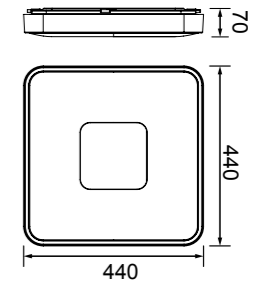

7919 Blanco-White
LED 80W 2700K-5000K 3900lm

R00129