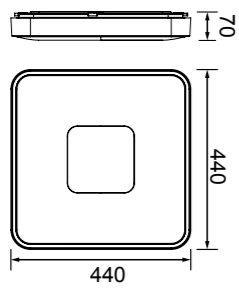

**7917** Negro-Black  
LED 100W 2700K-5000K 4900lm

**7921** Madera-Wood  
LED 80W 2700K-5000K 3900lm

**7924** Madera-Wood  
LED 56W 2700K-5000K 2500lm

**7920** Negro-Black  
LED 80W 2700K-5000K 3900lm

**7923** Negro-Black  
LED 56W 2700K-5000K 2500lm