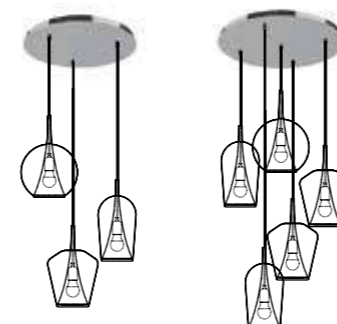

FLORÓN TECHO 7L - CEILING CUP 7L

- **8263**
  Blanco-White
- **8273**
  Cromo-Chrome
- **8268**
  Oro-Gold
- **8517**
  Negro-Black