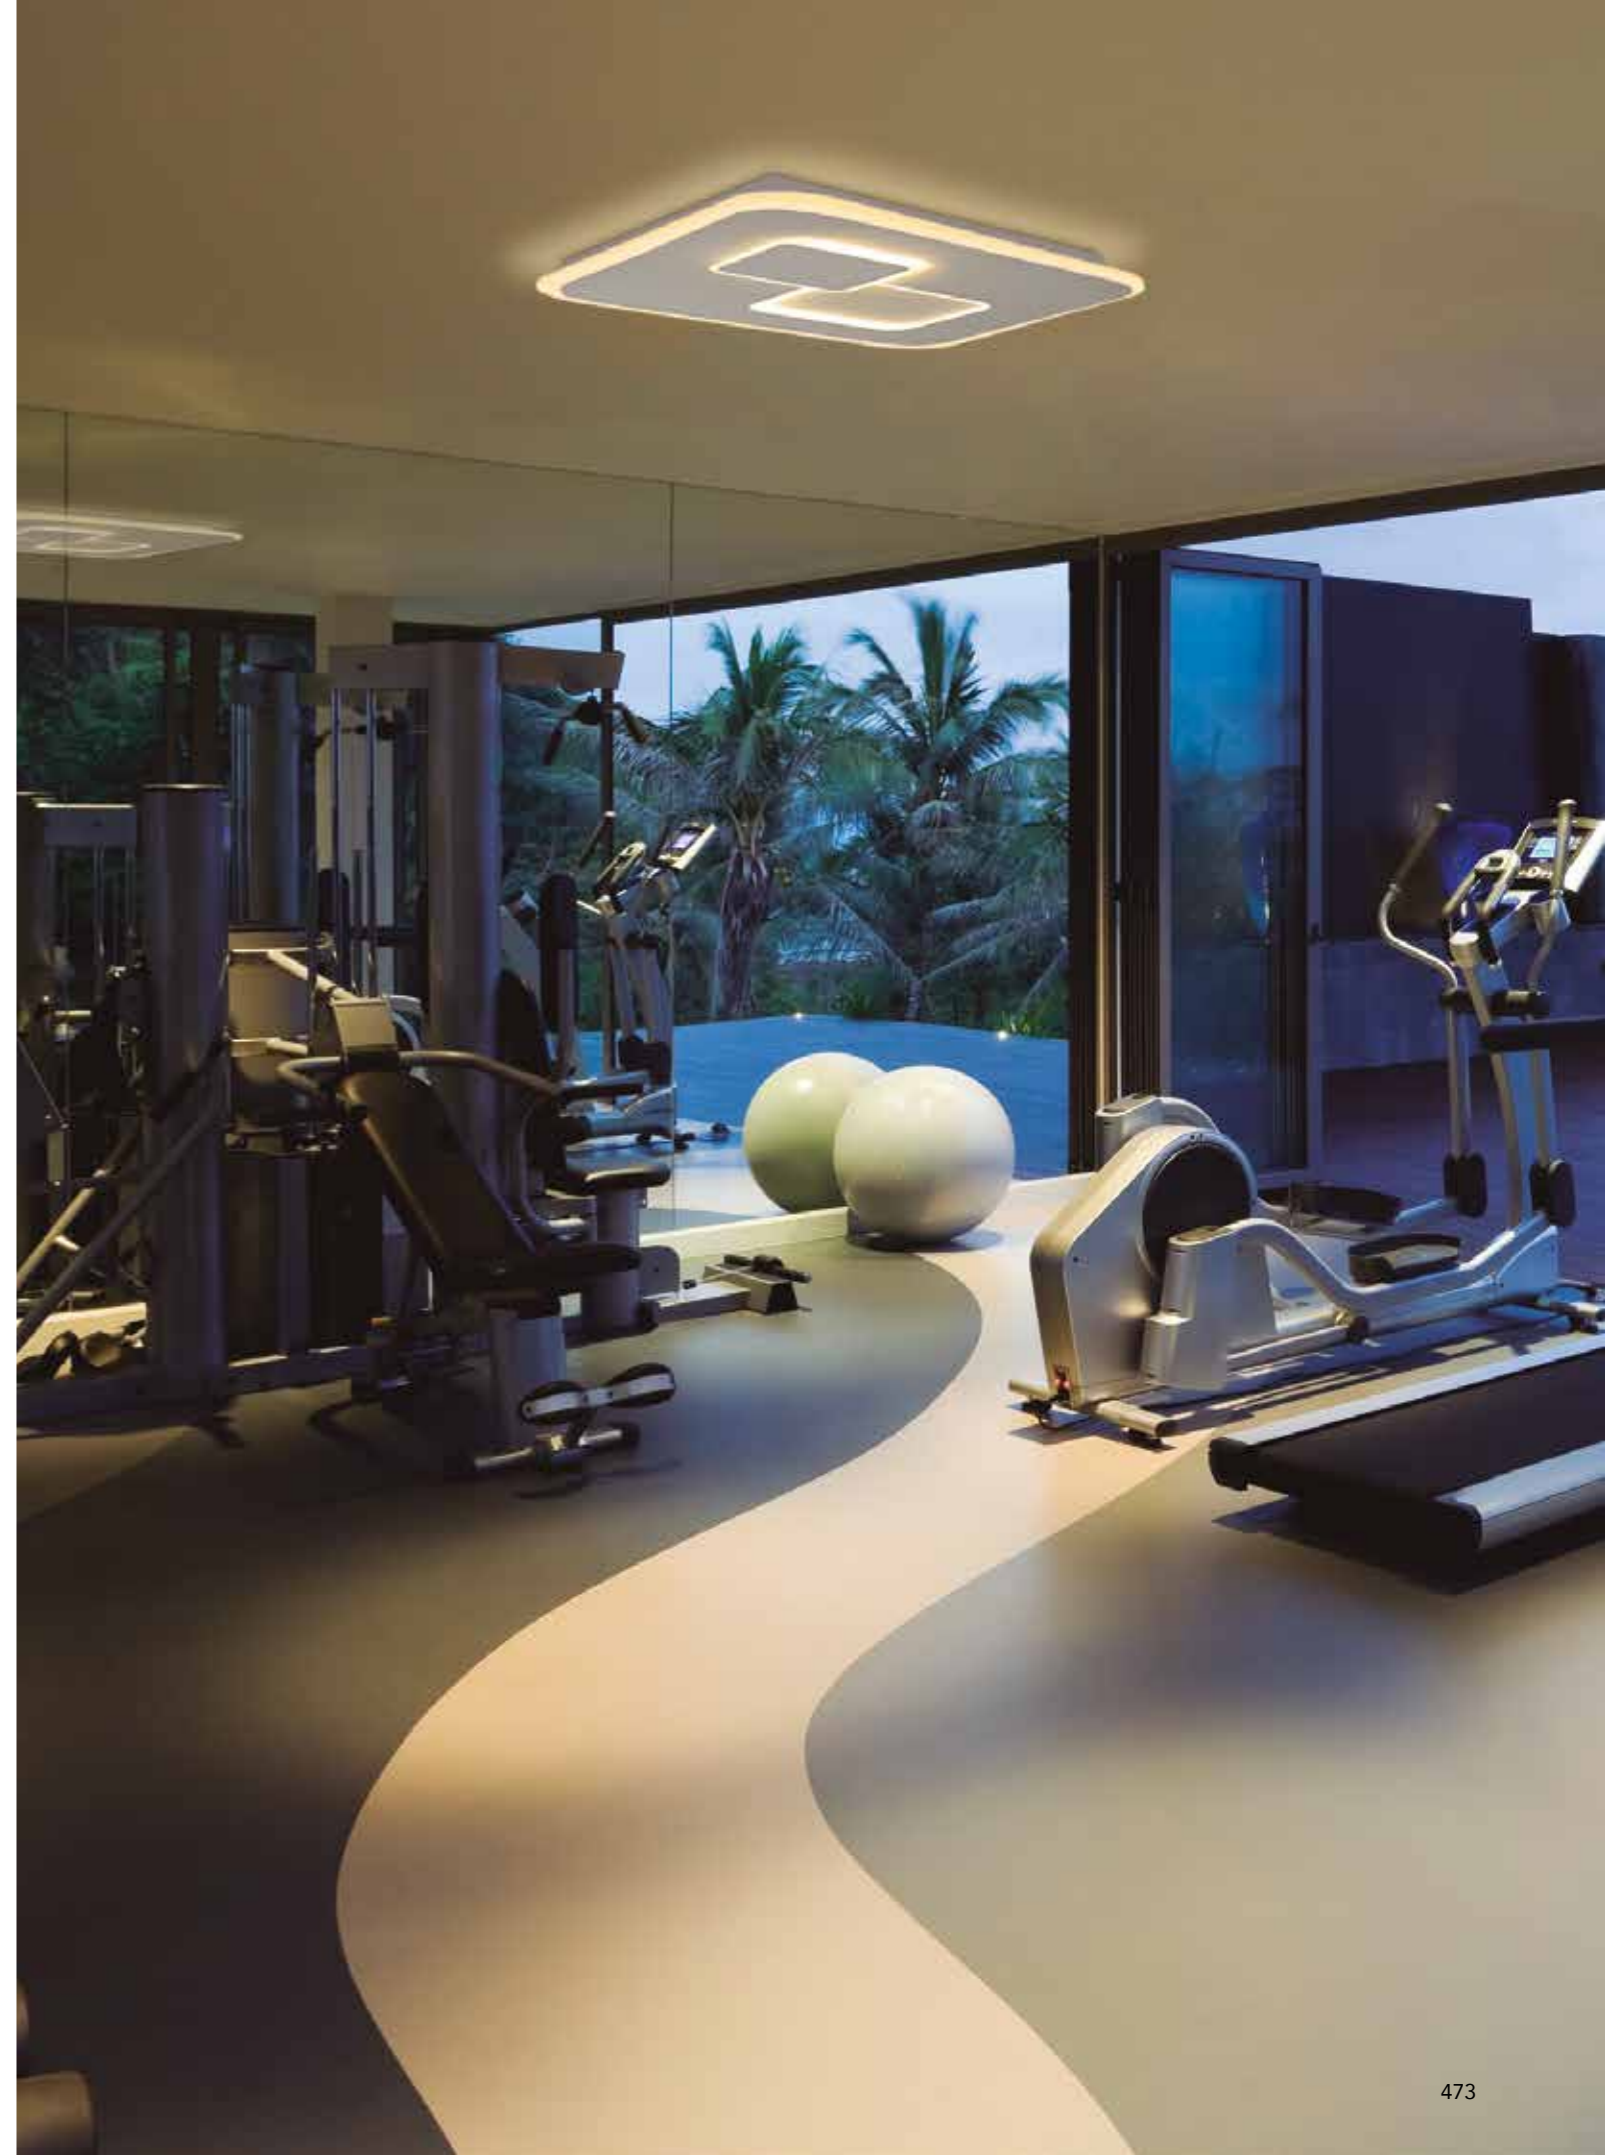

QUAD

6455 Blanco-White
LED 50W 3000K-6000K 3200lm

OFF

ON

Warm white
3000K

Natural
4000K

cool white
6000K

R00127

Metal/Acrílico-Metal/Acrylic 220-240V 50/60Hzz CRI ≥80 - R00127 Incluido