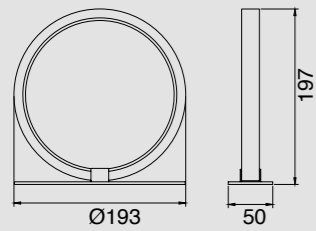

8598 Blanco-White
LED 8W 3000K 640lm

8594 Negro-Black
LED 8W 3000K 640lm