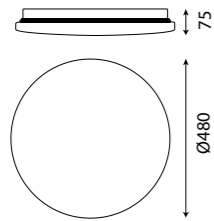

ZERO SMART

5946 Blanco-White
LED 80W 2700K-5000K 4500lm