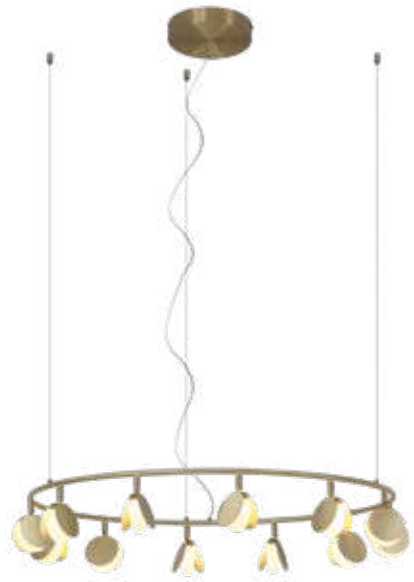

SHELL

7260 Oro-Gold
LED 50W 3000K 2650lm