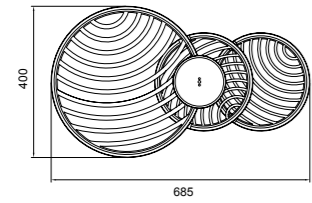

# COLLAGE

Plafón/Ceiling lamp

**7232** Negro-Black  
LED 40W 3000K 3000lm

**7233** Oro-Gold  
LED 40W 3000K 3000lm

Aplique/Plafón/Wall Ceiling lamp

**7234** Negro-Black  
LED 30W 3000K 2250lm

**7235** Oro-Gold  
LED 30W 3000K 2250lm