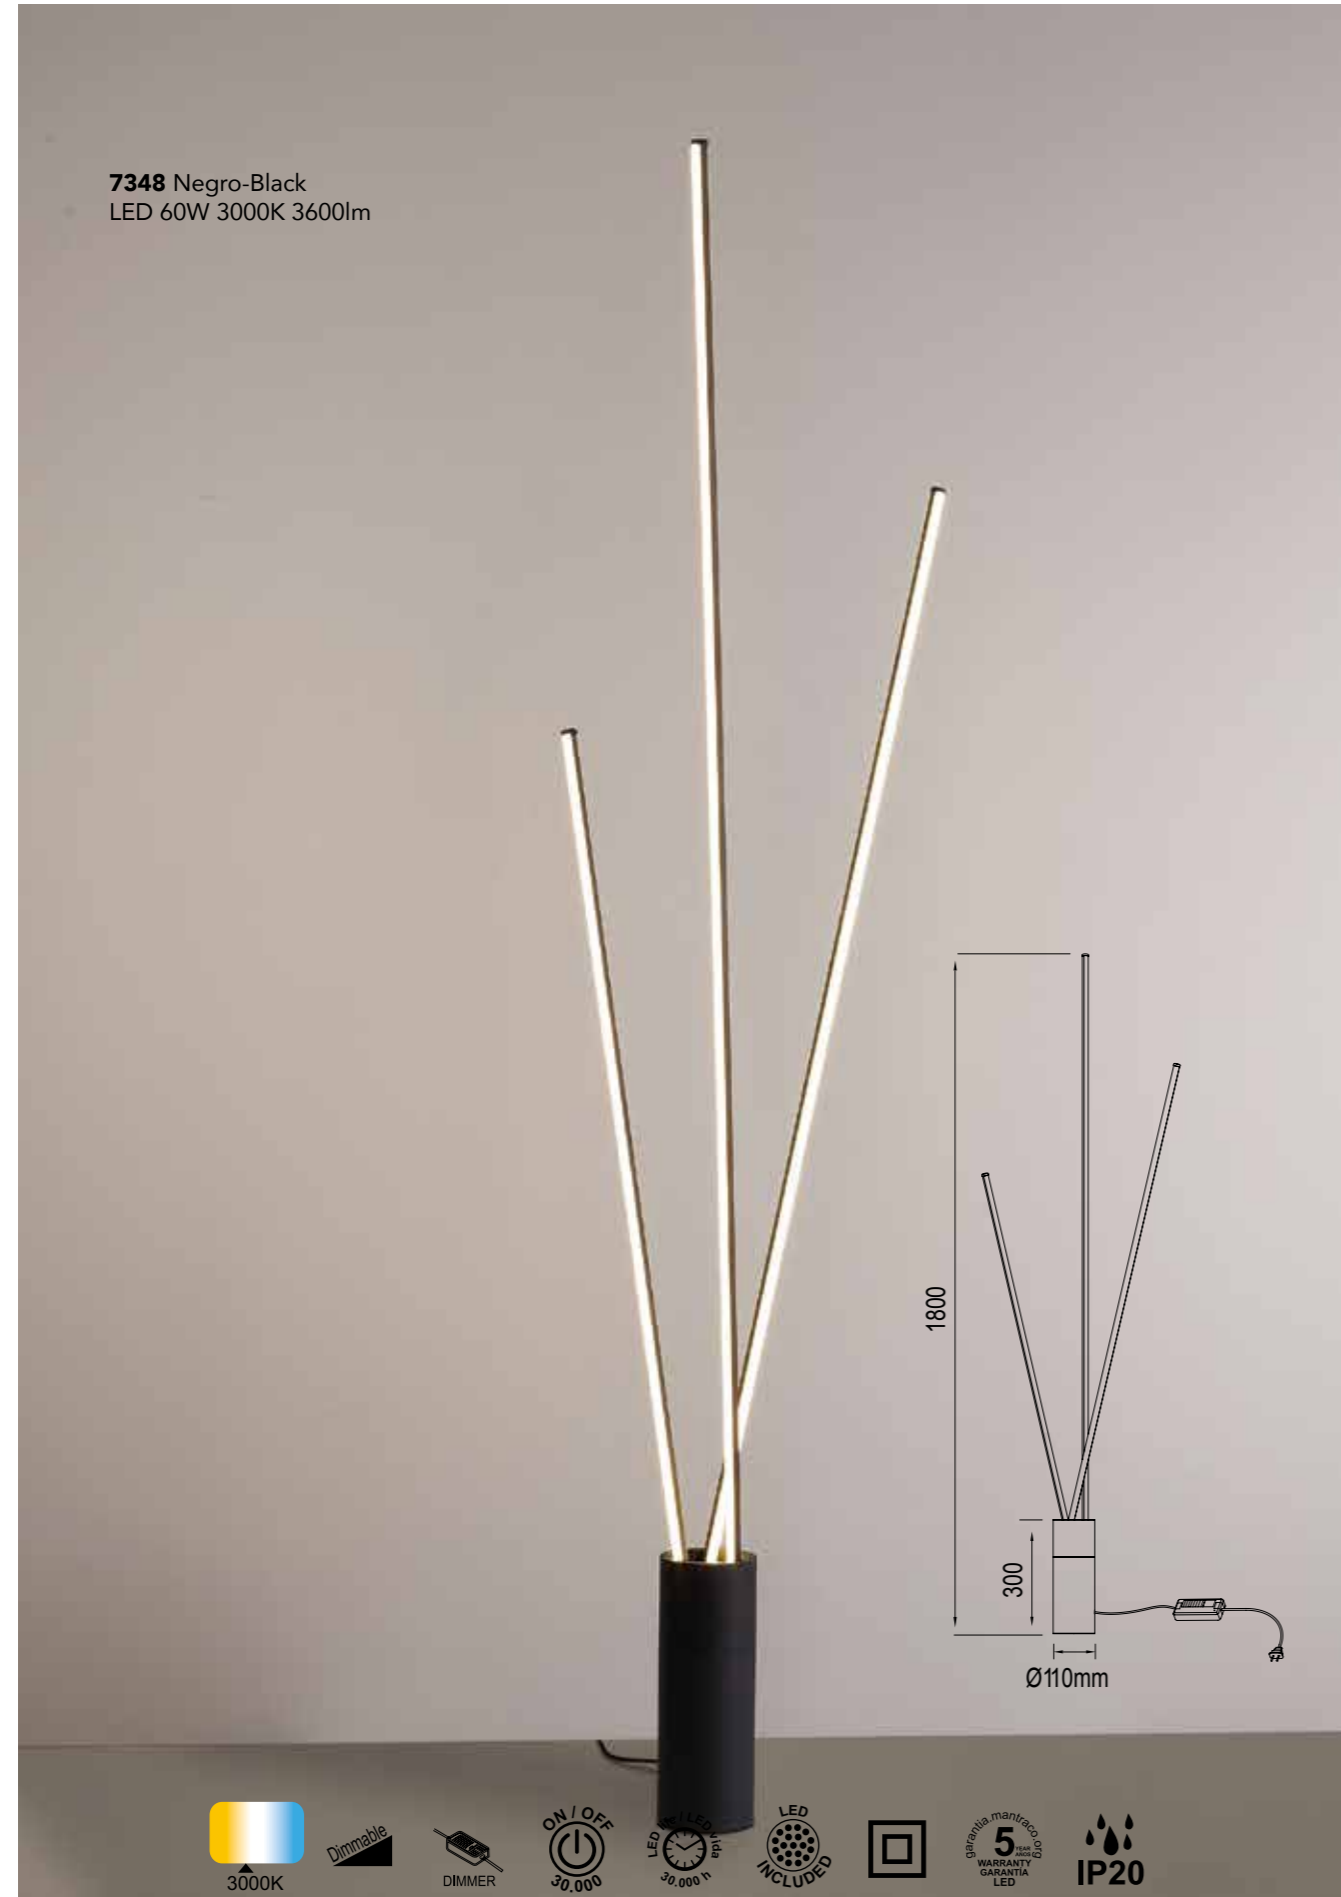

VERTICAL

7348 Negro-Black
LED 60W 3000K 3600lm

Acero/Steel 220-240V~ 50/60Hz CRI≥ 80

7347 Blanco-White
LED 60W 3000K 3600lm