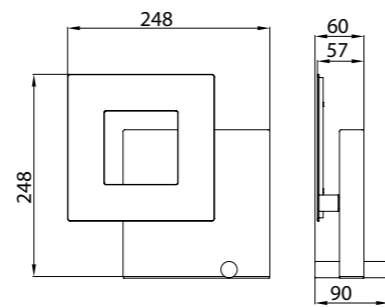

8520

Oro+Negro+Mármol
Gold+Black+Marble
LED 18W 3000K 1260lm