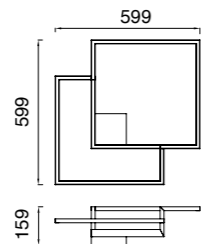

7660 Blanco-White
LED 42,5W 3000K 2450lm

7684 Blanco-White
LED 79W 3000K 4250lm

7661 Blanco-White
LED 42,5W 3000K 2450lm
Dimmable Phase Cut

7685 Blanco-White
LED 79W 3000K 4250lm
Dimmable Phase Cut