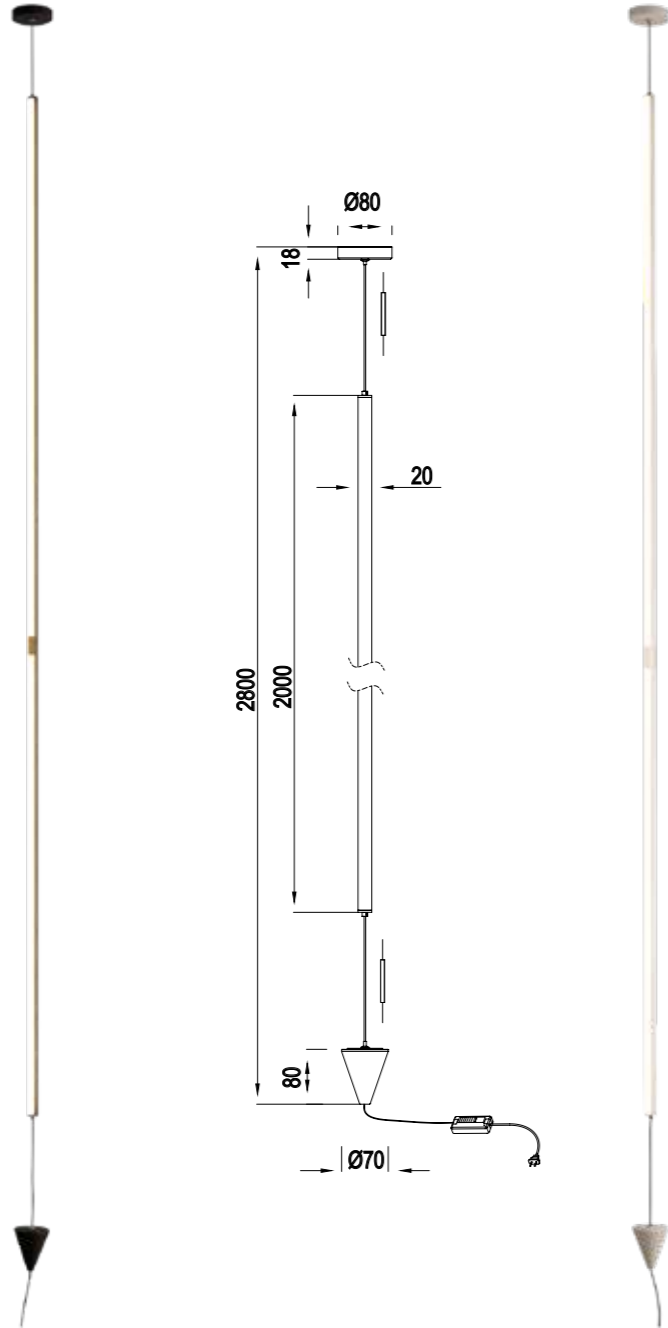

VERTICAL

Pie de Salón-Floor lamp

7352 Negro-Black
LED 36W 3000K 2160lm

7351 Blanco-White
LED 36W 3000K 2160lm