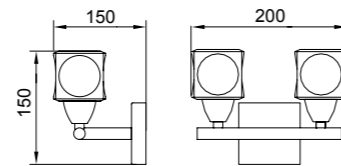

CUADRAX CRISTAL

● **0004030** Níquel satinado-Satin nickel
2LxG9 máx. 5W LED (incl)

● **0993** Cuero-Antique brass
2Lx G9 máx. 5W LED (incl)

● **0004029** Níquel satinado-Satin nickel
1Lx G9 máx. 5W LED (incl)

● **0992** Cuero-Antique brass
1Lx G9 máx. 5W LED (incl)