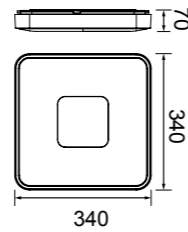

**7917** Negro-Black  
LED 100W 2700K-5000K 4900lm

**7921** Madera-Wood  
LED 80W 2700K-5000K 3900lm

**7924** Madera-Wood  
LED 56W 2700K-5000K 2500lm

**7920** Negro-Black  
LED 80W 2700K-5000K 3900lm

**7923** Negro-Black  
LED 56W 2700K-5000K 2500lm