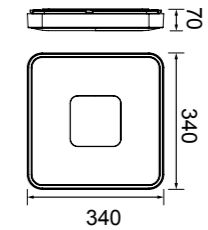

**7917** Negro-Black  
LED 100W 2700K-5000K 4900lm

**7921** Madera-Wood  
LED 80W 2700K-5000K 3900lm

**7924** Madera-Wood  
LED 56W 2700K-5000K 2500lm

**7920** Negro-Black  
LED 80W 2700K-5000K 3900lm

**7923** Negro-Black  
LED 56W 2700K-5000K 2500lm