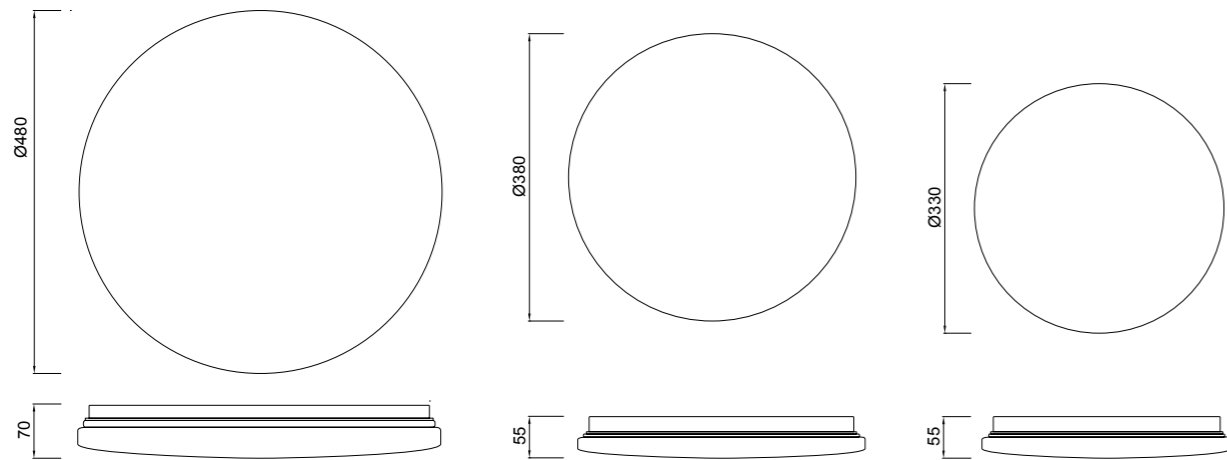

5940 Blanco-White
LED 50W 3000K 3700lm

5942 Blanco-White
LED 36W 3000K 2350lm

5944 Blanco-White
LED 24W 3000K 1600lm

5941 Blanco-White
LED 50W 5000K 3800lm

5943 Blanco-White
LED 36W 5000K 2450lm

5945 Blanco-White
LED 24W 5000K 1700lm

Metal/Acrílico-Metal/Acrylic 220-240V~ 50/60Hz