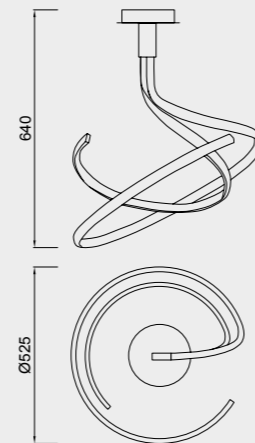

4998 Plata cromo-Silver chrome
LED 50W 3000K 4000lm
220/240V
Dimmable Phase Cut

4981 Plata cromo-Silver chrome
LED 50W 3000K 4000lm
100/240V

4995 Plata cromo-Silver chrome
LED 40W 3000K 3200lm
220/240V
Dimmable Phase Cut

5826 Forja-Brown oxide
LED 40W 2800K 3200lm
220/240V
Dimmable Phase Cut

4980 Plata cromo-Silver chrome
LED 40W 3000K 3200lm
100/240V

5360 Forja-Brown oxide
LED 40W 2800K 3200lm
100/240V

Aluminio/Acrílico/Acero-Aluminium/Acrylic/Steel 220-240V~ 50/60Hz CRI≥ 80