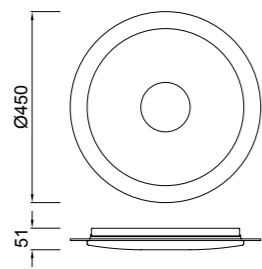

VIRGIN

5929 Blanco diamante-Diamond white
LED 18W 2700K-6500K 1680lm

R00127

warm white 2700K   natural 4000K   cool white 6500K

Dimmable
Remote Control RF
ON / OFF 20.000
LED life / LED life 30.000 h
LED INCLUDED
5 años WARRANTY GARANTIA LED
IP20

Metal/Acrílico-Metal/Acrylic 220-240V~ 50/60Hz - R00127 Incluido