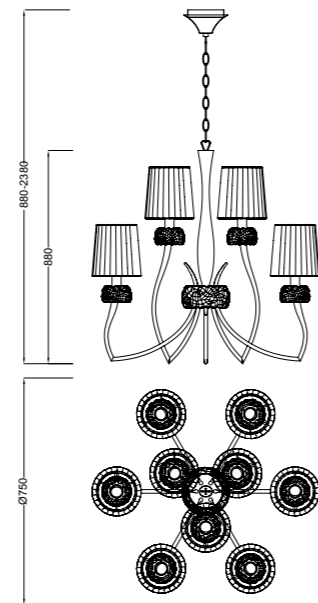

# LOEWE

by José Ignacio Ballester

OAMI 002562439-0001/0002/ ZL 201430441270.7 / ZL 201430441270.8

LOEWE

4731 Cuero/Blanco-Antique brass/White  
5 x E14 máx. 20W LED (no incl)

4730 Cuero/Blanco-Antique brass/White  
9 x E14 máx. 20W LED (no incl)