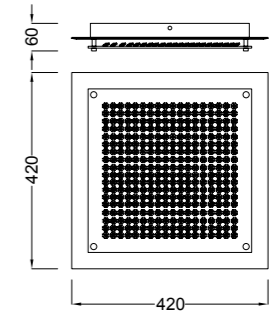

4582 Cromo-Chrome
LED 21W 4000K 2100lm