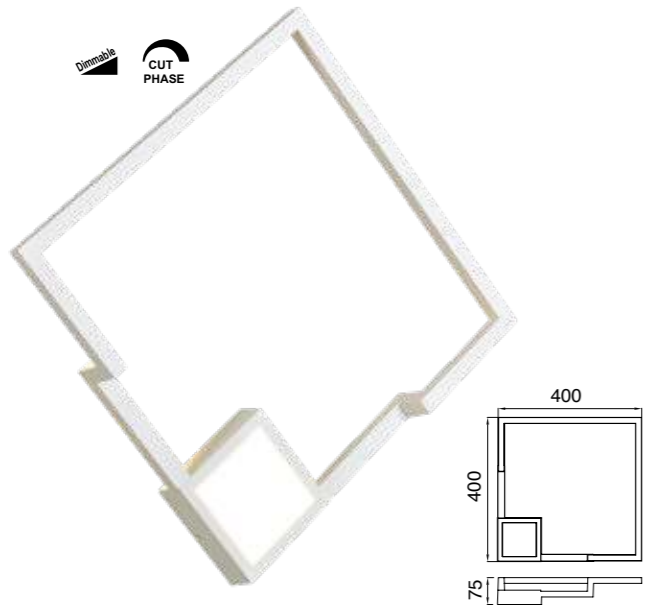

7668 Blanco-White
LED 25W 3000K 1370lm

7669 Blanco-White
LED 25W 3000K 1370lm
Dimmable Phase Cut