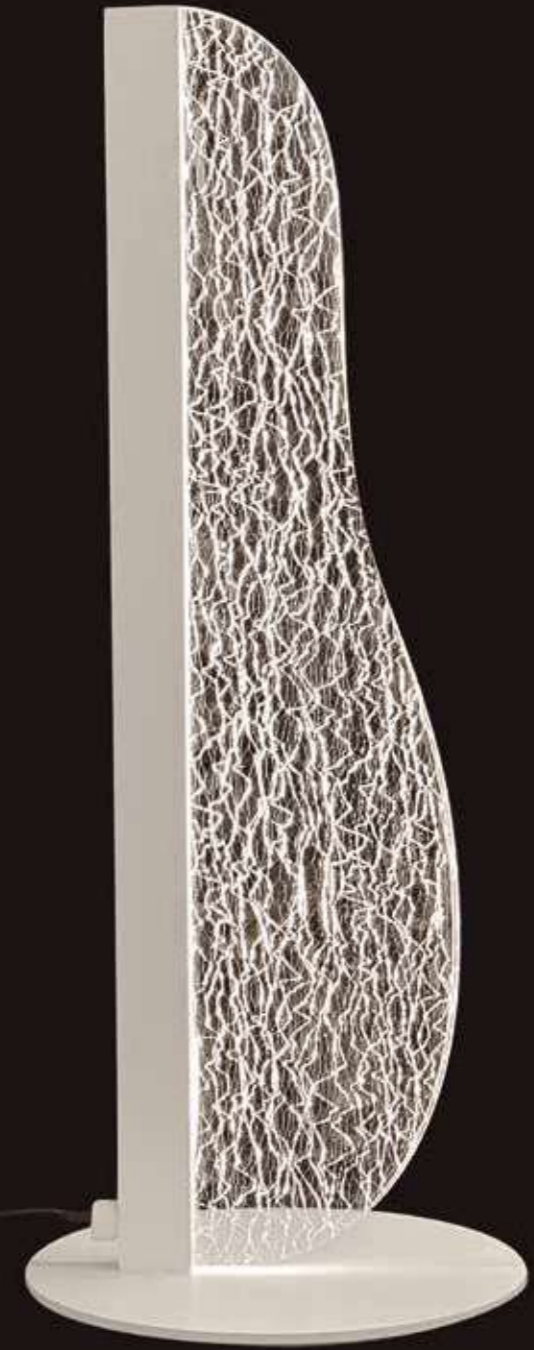

Metal/Acrílico-Metal/Acrylic 220-240V~ 50/60Hz CRI≥ 80

Metal/Acrílico-Metal/Acrylic 220-240V~ 50/60Hz CRI≥ 80