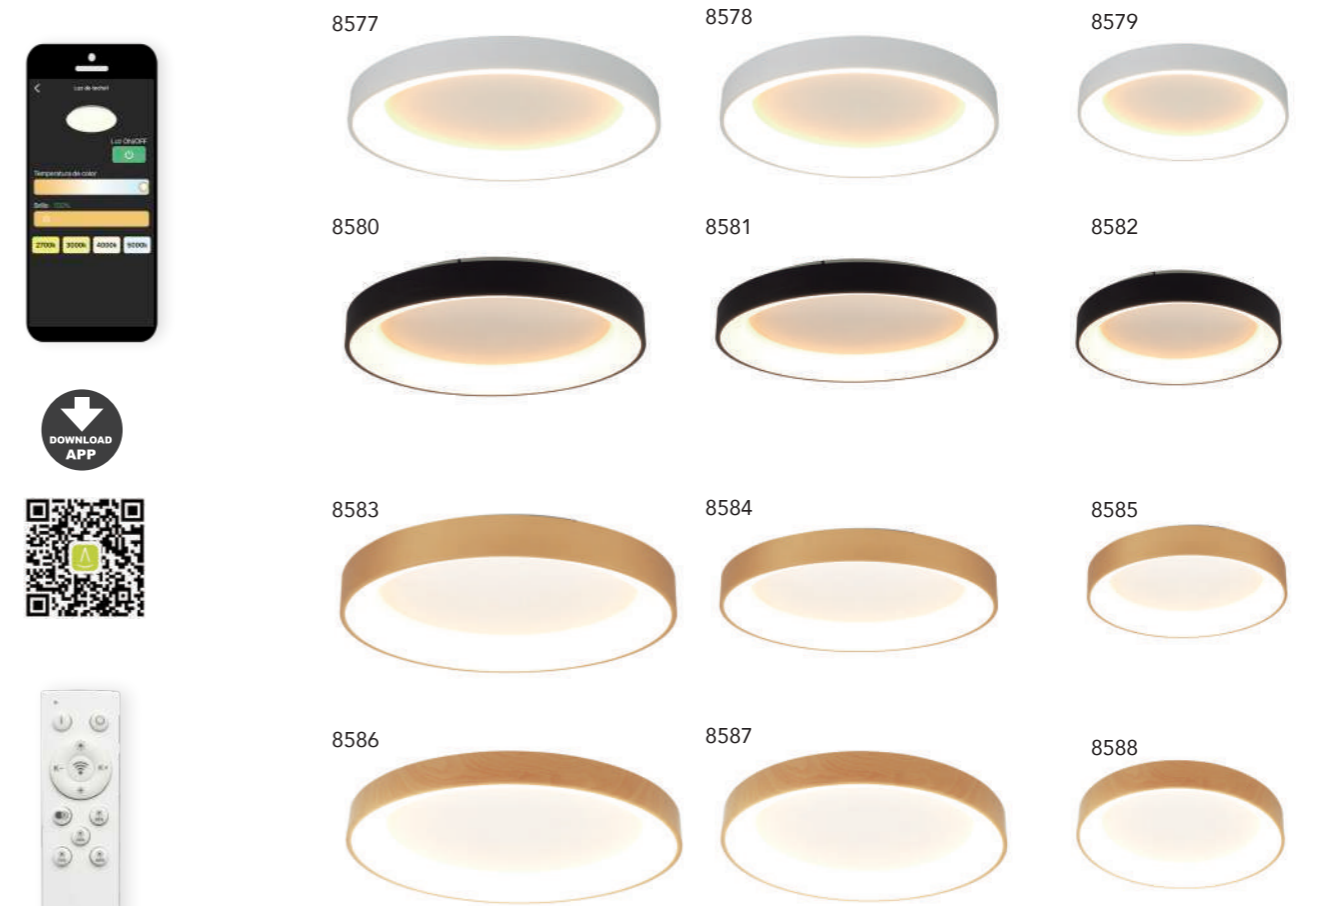

warm white 2700K natural 4000K cool white 5000K
Dimmable
Remote Control RF
ON / OFF 30,000
LED life / LED life 30,000 h
LED INCLUDED
5 años de garantía LED
IP20