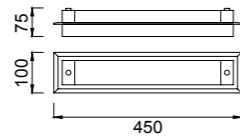

5533 Cromo-Chrome
LED 13W 4000K 1100lm