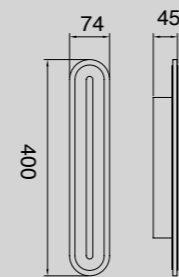

8508 Blanco-White
LED 12W 4000K 1000lm

Acero/Acrílico-Steel/Acrylic 220-240V~ 50/60Hz CRI≥ 80