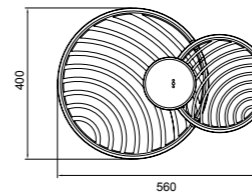

# COLLAGE

Plafón/Ceiling lamp

**7232** Negro-Black  
LED 40W 3000K 3000lm

**7233** Oro-Gold  
LED 40W 3000K 3000lm

Aplique/Plafón/Wall Ceiling lamp

**7234** Negro-Black  
LED 30W 3000K 2250lm

**7235** Oro-Gold  
LED 30W 3000K 2250lm