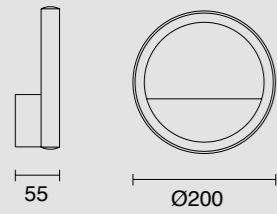

8596 Blanco-White
LED 8W 3000K 640lm

8592 Negro-Black
LED 8W 3000K 640lm