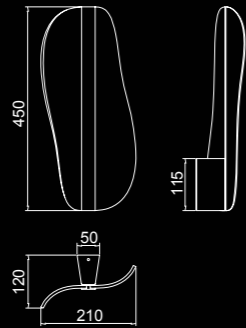

BIANCA

7767 Blanco-White
LED 15W 3000K 850lm

8211 Blanco-White Dimmable
LED 15W 3000K 850lm