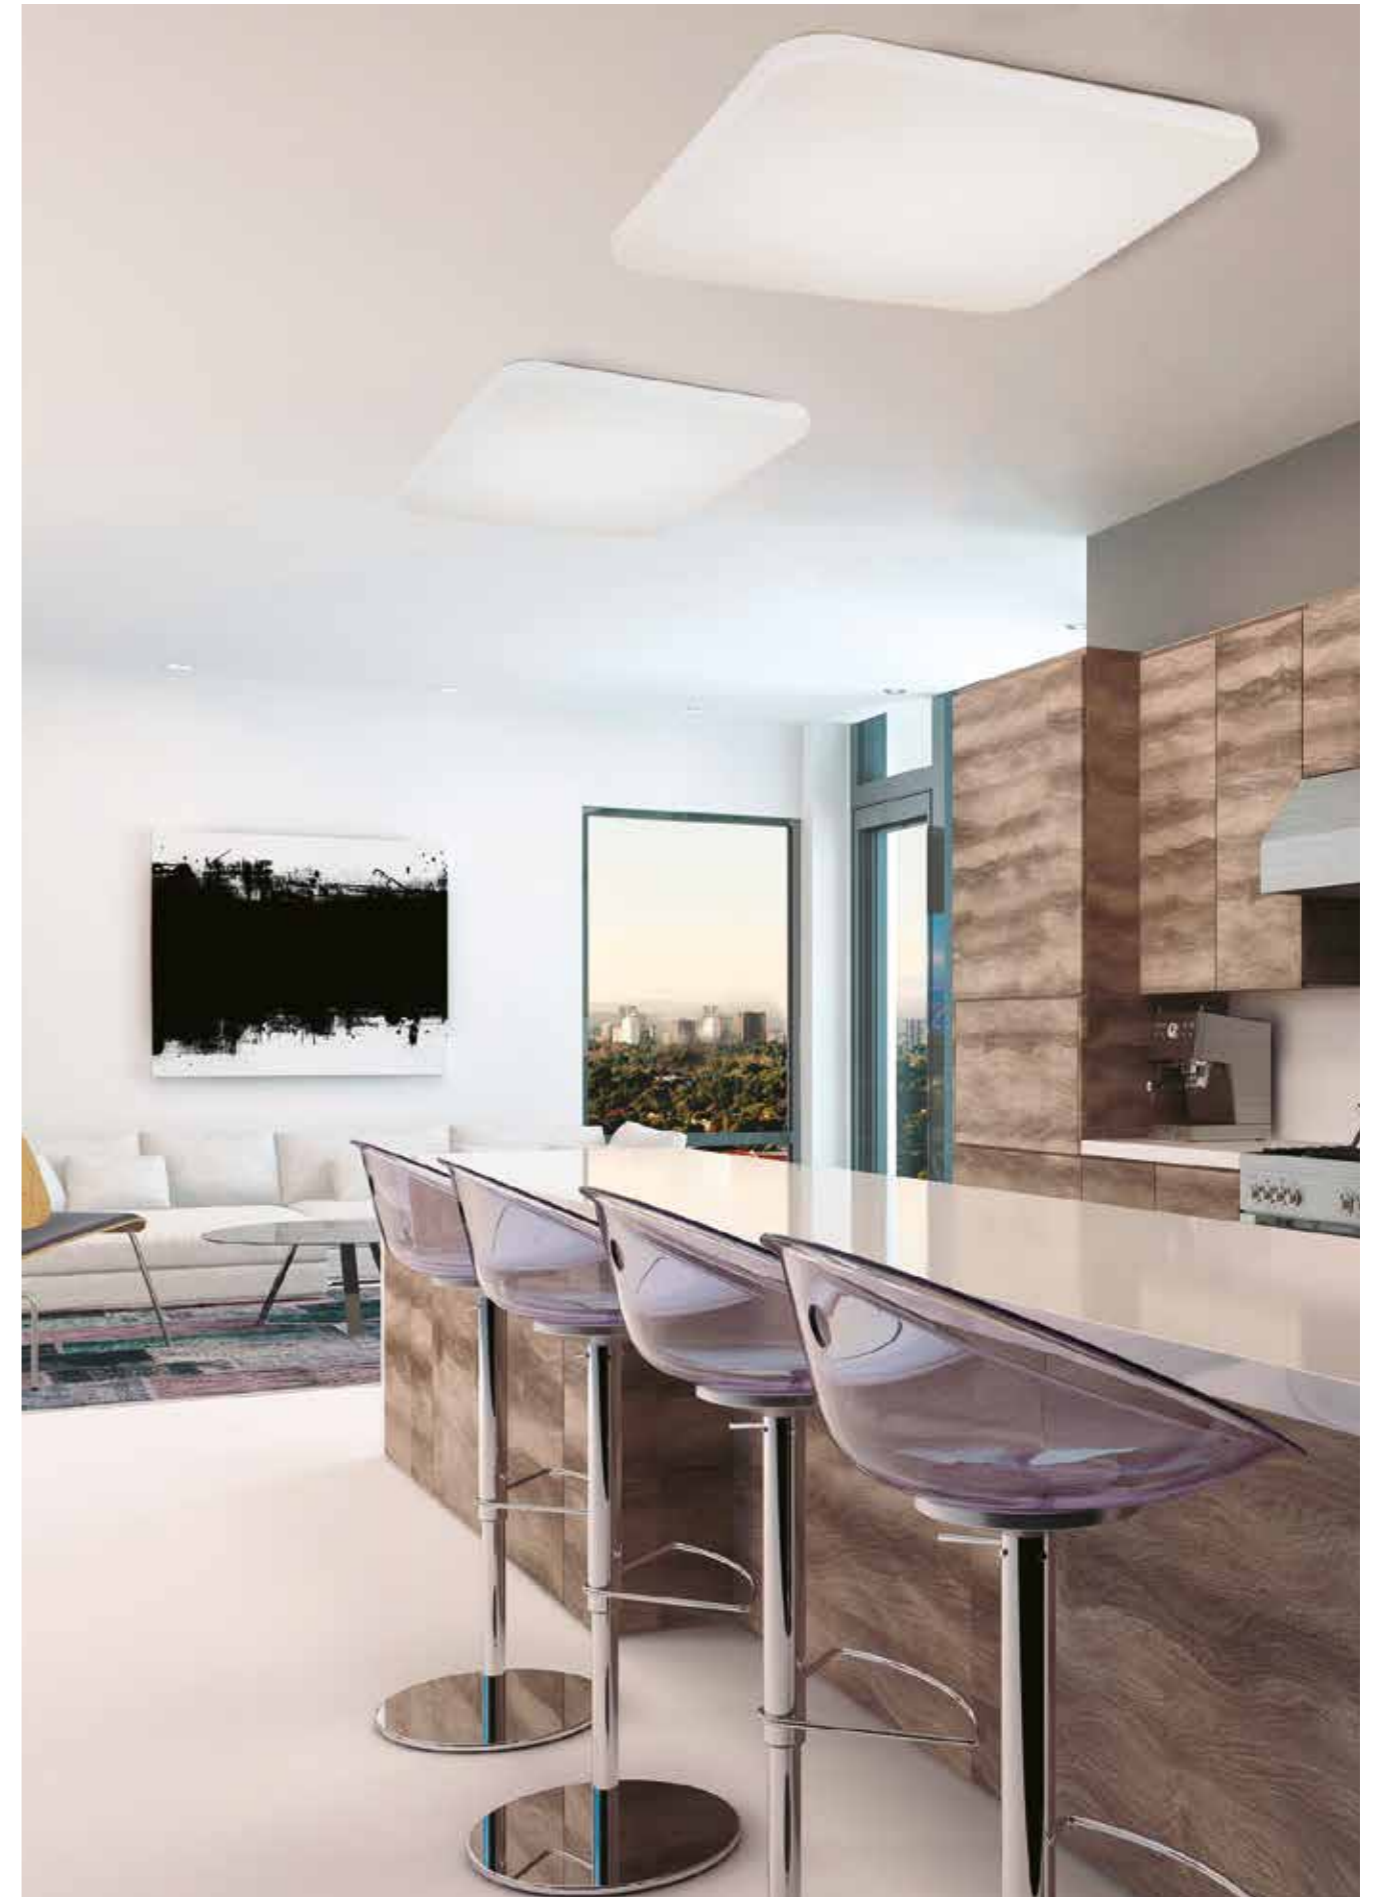

QUATRO II

Plafón-Ceiling lamp

6242 Blanco-White
LED 60W 3000K 3800lm

6241 Blanco-White
LED 45W 3000K 2800lm

6240 Blanco-White
LED 30W 3000K 1800lm

6245 Blanco-White
LED 60W 5000K 4000lm

6244 Blanco-White
LED 45W 5000K 3000lm

6243 Blanco-White
LED 30W 5000K 2000lm