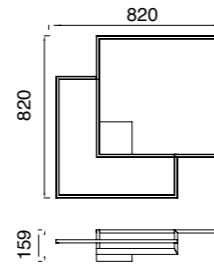

# BOUTIQUE

Plafón-Ceiling lamp

**7672** Negro-Black  
LED 42,5W 3000K 2450lm

**7686** Negro-Black  
LED 79W 3000K 4250lm

**7673** Negro-Black  
LED 42,5W 3000K 2450lm  
Dimmable Phase Cut

**7687** Negro-Black  
LED 79W 3000K 4250lm  
Dimmable Phase Cut