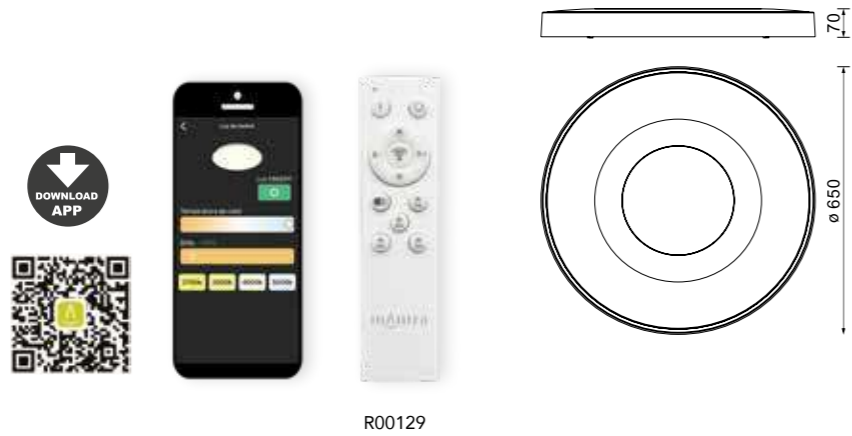

# COIN

Plafón/Ceiling lamp

**7560** Blanco-White  
LED 100W 2700K-5000K 6000lm

**7561** Negro-Black  
LED 100W 2700K-5000K 6000lm

**7562** Madera-Wood  
LED 100W 2700K-5000K 6000lm

**8036** Oro-Gold  
LED 100W 2700K-5000K 6000lm