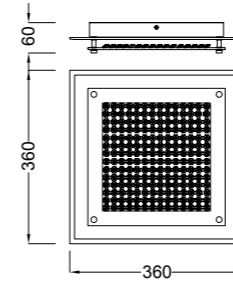

4581 Cromo-Chrome
LED 18W 4000K 1800lm