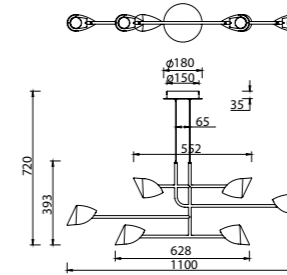

# CAPUCCINA

**7585** Negro-Black  
LED 8,5W 3000K 600lm

**7584** Negro-Black  
LED 8,5W 3000K 610lm

**7587** Negro-Black  
LED 8,5W 3000K 610lm

**7578** Negro-Black  
LED 61,5W 3000K 4000lm

**7579** Negro-Black  
LED 45W 3000K 3100lm