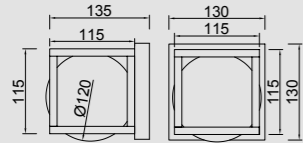

7615 Negro-Black
1LxE27 (no incl)