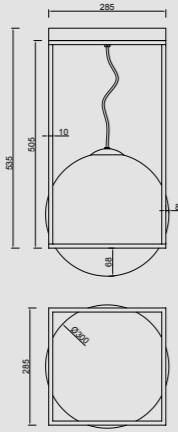

7604 Negro-Black
1LxE27 (no incl)