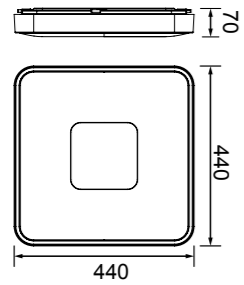

# COIN

by Mantra Team

**7925** Oro-Gold  
LED 100W 2700K-5000K 4900lm

**7916** Blanco-White  
LED 100W 2700K-5000K 4900lm

**7926** Oro-Gold  
LED 80W 2700K-5000K 3900lm

**7927** Oro-Gold  
LED 56W 2700K-5000K 2500lm