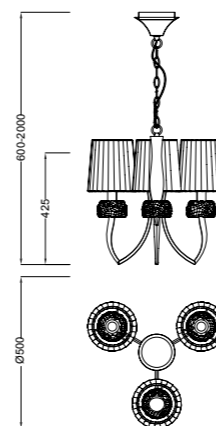

Tela/Acero/Cristal-Tela/Steel/Glass 100-240V~ 50/60Hz