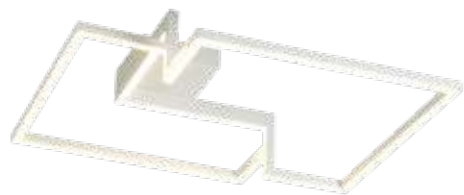

7660 Blanco-White
LED 42,5W 3000K 2450lm

7684 Blanco-White
LED 79W 3000K 4250lm

7661 Blanco-White
LED 42,5W 3000K 2450lm
Dimmable Phase Cut

7685 Blanco-White
LED 79W 3000K 4250lm
Dimmable Phase Cut