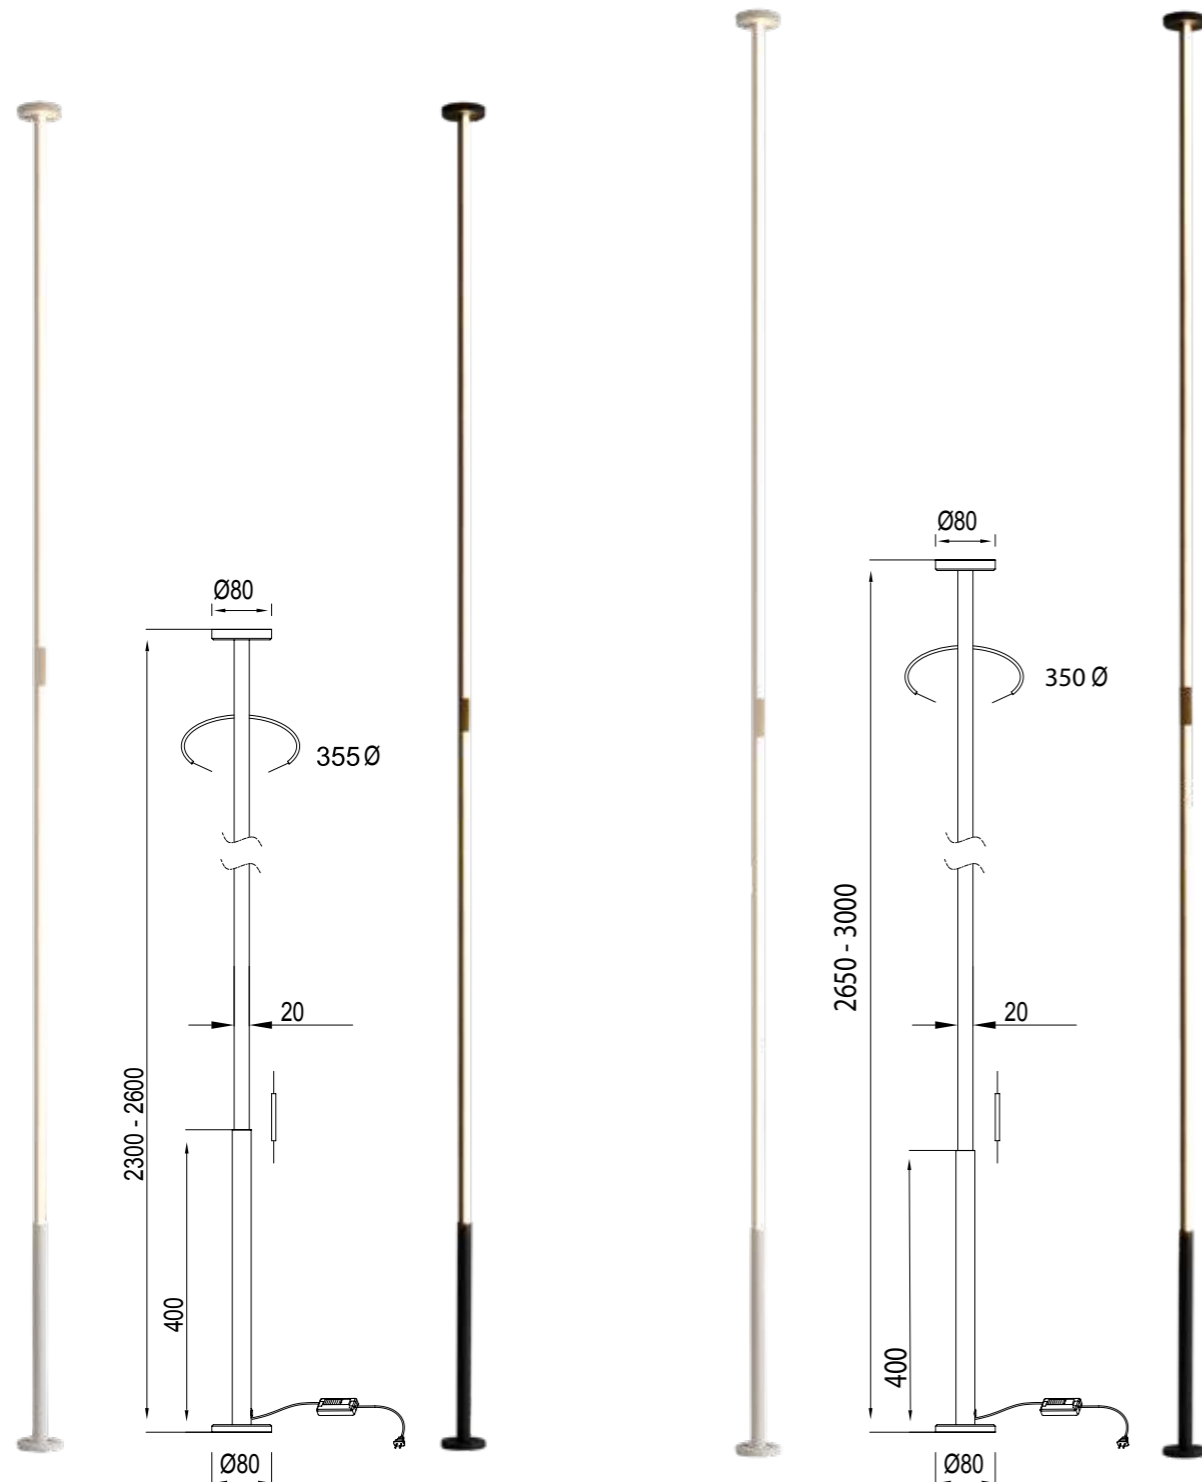

VERTICAL

7358 Blanco-White
LED 36W 3000K 2160lm

7359 Negro-Black
LED 36W 3000K 2160lm

7353 Blanco-White
LED 40W 3000K 2400lm

7354 Negro-Black
LED 40W 3000K 2400lm

Acero/Steel 220-240V~ 50/60Hz CRI≥ 80