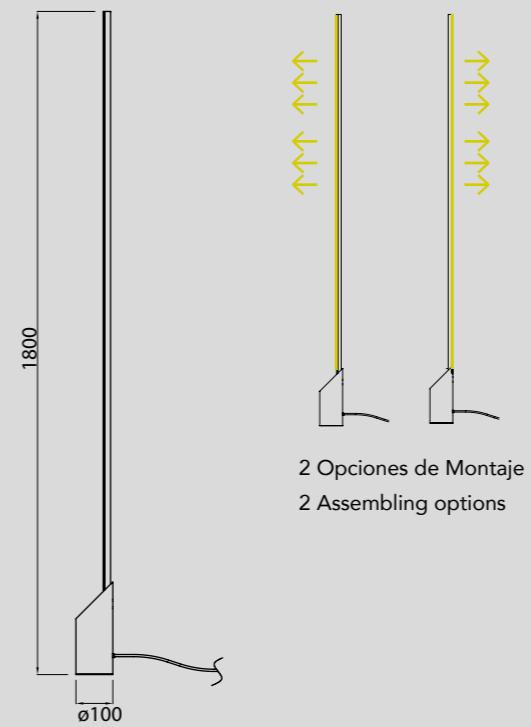

Acero/Steel 220-240V~ 50/60Hz CRI≥ 80

Acero/Steel 220-240V~ 50/60Hz CRI≥ 80