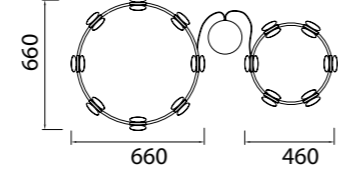

7356 Oro-Gold
LED 70W 3000K 3710lm

Metal-Metal 220-240V~ 50/60Hz CRI≥ 80