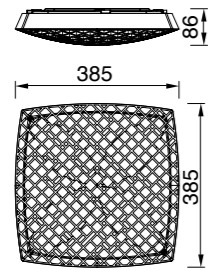

# URBAN

**7886** Blanco-White  
LED 56W 2700K-5000K 4000lm

**7887** Negro-Black  
LED 56W 2700K-5000K 4000lm

**7888** Blanco-White  
LED 80W 2700K-5000K 5200lm

**7889** Negro-Black  
LED 80W 2700K-5000K 5200lm