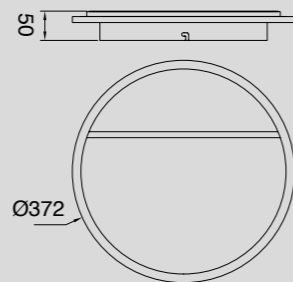

# MÁRMOL

**8502** Blanco-White  
Decorado mármol/Decorated marble  
LED 20W 3000K 1800lm

**8503** Blanco-White  
Decorado mármol/Decorated marble  
LED 12W 3000K 1080lm

**8507** Blanco-White  
Decorado mármol/Decorated marble  
LED 30W 3000K 2100lm