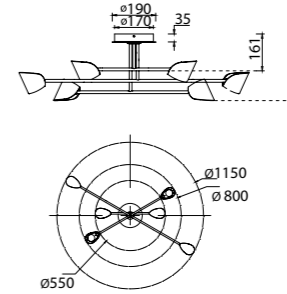

7580 Negro-Black
LED 44,5W 3000K 3100lm