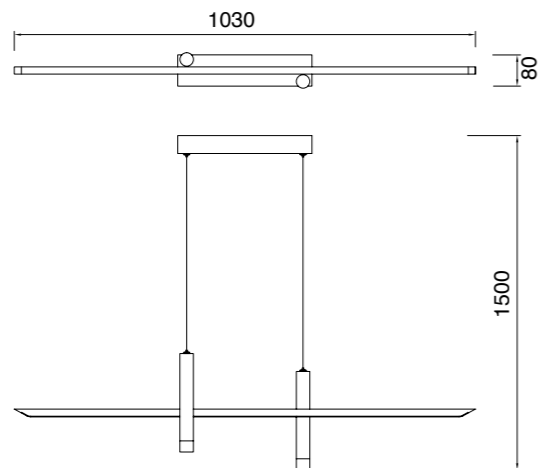

ESPARTA

7980 Blanco+Oro-White+Gold
LED 30W 3000K 1400lm

7981 Negro+Oro-Black+Gold
LED 30W 3000K 1400lm

7982 Blanco+Oro-White+Gold
LED 50W 3000K 2100lm

7983 Negro+Oro-Black+Gold
LED 50W 3000K 2100lm

Aluminio+Metal/Aluminum+Metal 220-240V~ 50/60Hz CRI≥ 80

Aluminio+Metal/Aluminum+Metal 220-240V~ 50/60Hz CRI≥ 80