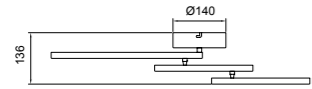

# COLLAGE

Plafón/Ceiling lamp

**7232** Negro-Black  
LED 40W 3000K 3000lm

**7233** Oro-Gold  
LED 40W 3000K 3000lm

Aplique/Plafón/Wall Ceiling lamp

**7234** Negro-Black  
LED 30W 3000K 2250lm

**7235** Oro-Gold  
LED 30W 3000K 2250lm