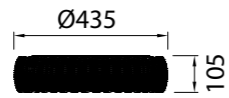

# KILIMANJARO

Plafón-Ceiling lamp

**8193** Ratan-Rattan  
LED 50W 2700K-4000K-5000K 3800lm

**8194** Ratan-Rattan  
LED 36W 2700K-4000K-5000K 2450lm

**8195** Ratan-Rattan  
LED 24W 2700K-4000K-5000K 1700lm