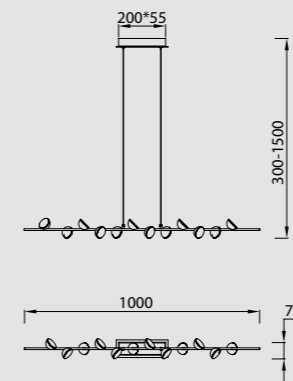

6261 Blanco mate-Matte white
LED 72W 3000K 4450lm

8652 Blanco mate-Matte white
LED 72W 3000K 4450lm
Dimmable

Aluminio-Aluminium 220-240V~ 50/60Hz CRI ≥80