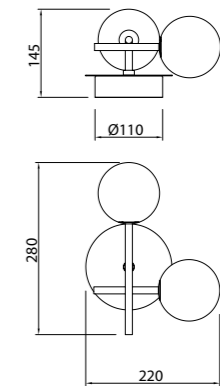

7634 Negro-Black
1LxG4 máx. 5W LED (incl)

7636 Negro-Black
1LxG4 máx. 5W LED (incl)

7635 Negro-Black
2LxG4 máx. 5W LED (incl)