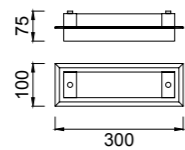

5534 Cromo-Chrome
LED 8W 4000K 680lm

Metal/Cristal-Metal/Crystal 220-240V~ 50/60Hz