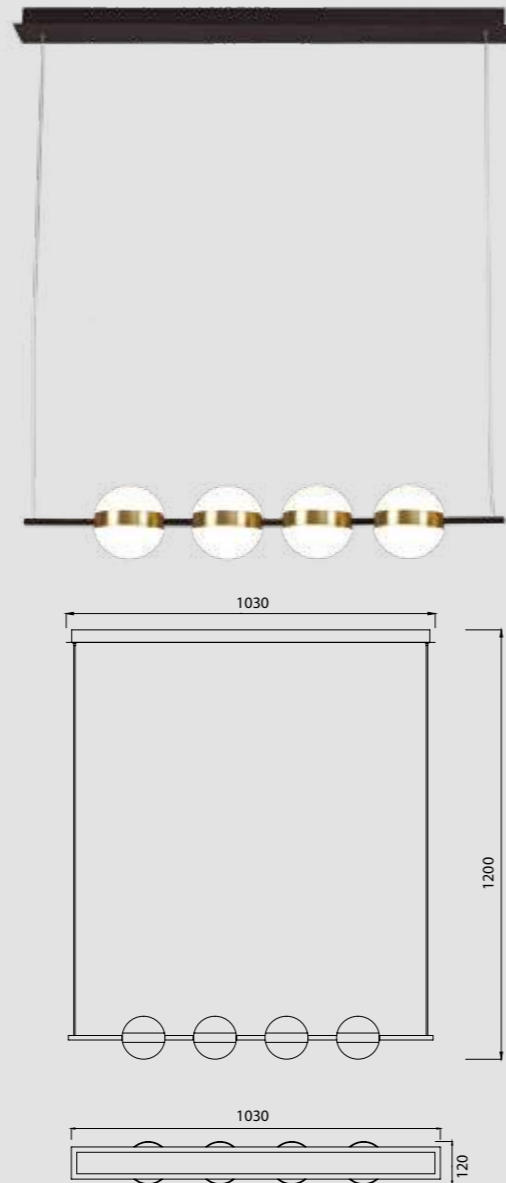

7161 Oro/Negro-Gold/Black
LED 32W 3000K 2400lm

Metal/Acrílico-Metal/Acrylic 220-240V~ 50/60Hz CRI ≥80