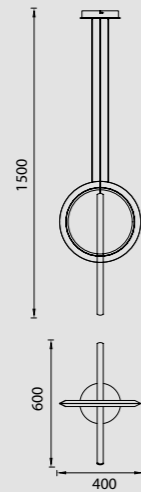

Aluminio/Silicona/Metal-Aluminium/Silicone/Metal 220-240V~ 50/60Hz CRI≥ 80