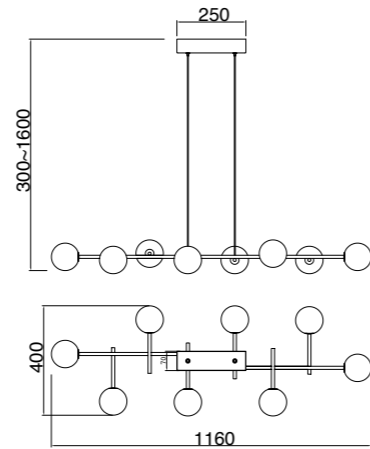

# CELLAR

by Santiago Sevillano Studio

**7630** Negro-Black  
11LxG4 máx. 5W LED (incl)

**7631** Negro-Black  
8LxG4 máx. 5W LED (incl)

R09243 LED G4 5W 3000K 500lm (incl)

MODULO DE USO

**7633** Negro-Black  
4LxG4 máx. 5W LED (incl)