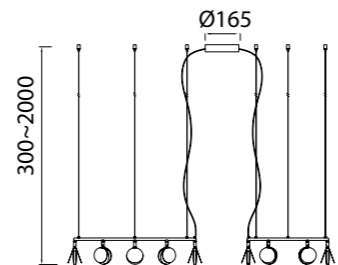

7356 Oro-Gold
LED 70W 3000K 3710lm

Metal-Metal 220-240V~ 50/60Hz CRI≥ 80