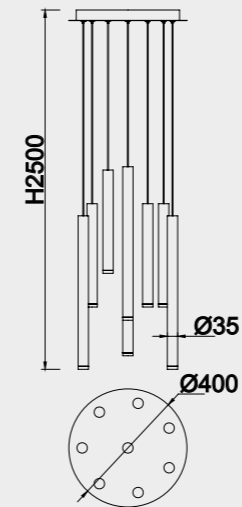

CALA

Lámpara de techo-Pendant lamp

8084 Multicolor-Multicolour
LED 84W 3000K 5880lm

4 × Blanco-White
4 × Negro-Black
3 × Oro-Gold
3 × Corten-Corten

Color cable-Color wire
Transparente-Transparent

Longitud cable-Wire length
14 x 2m

8082 Multicolor-Multicolour
LED 48W 3000K 3360lm

2 × Blanco-White
2 × Negro-Black
2 × Oro-Gold
2 × Corten-Corten

Color cable-Color wire
Transparente-Transparent

Longitud cable-Wire length
8 x 2m

Metal/Aluminio-Metal/Aluminium 220-240V~ 50/60Hz CRI ≥ 80