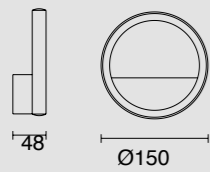

7194 Blanco-White
LED 8W 3000K 640lm

7144 Negro-Black
LED 8W 3000K 640lm