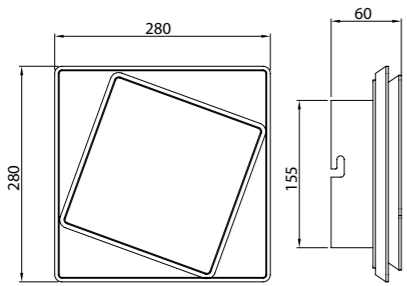

DAKLA

6428 Negro-Black
LED 18W 3000K 1090lm