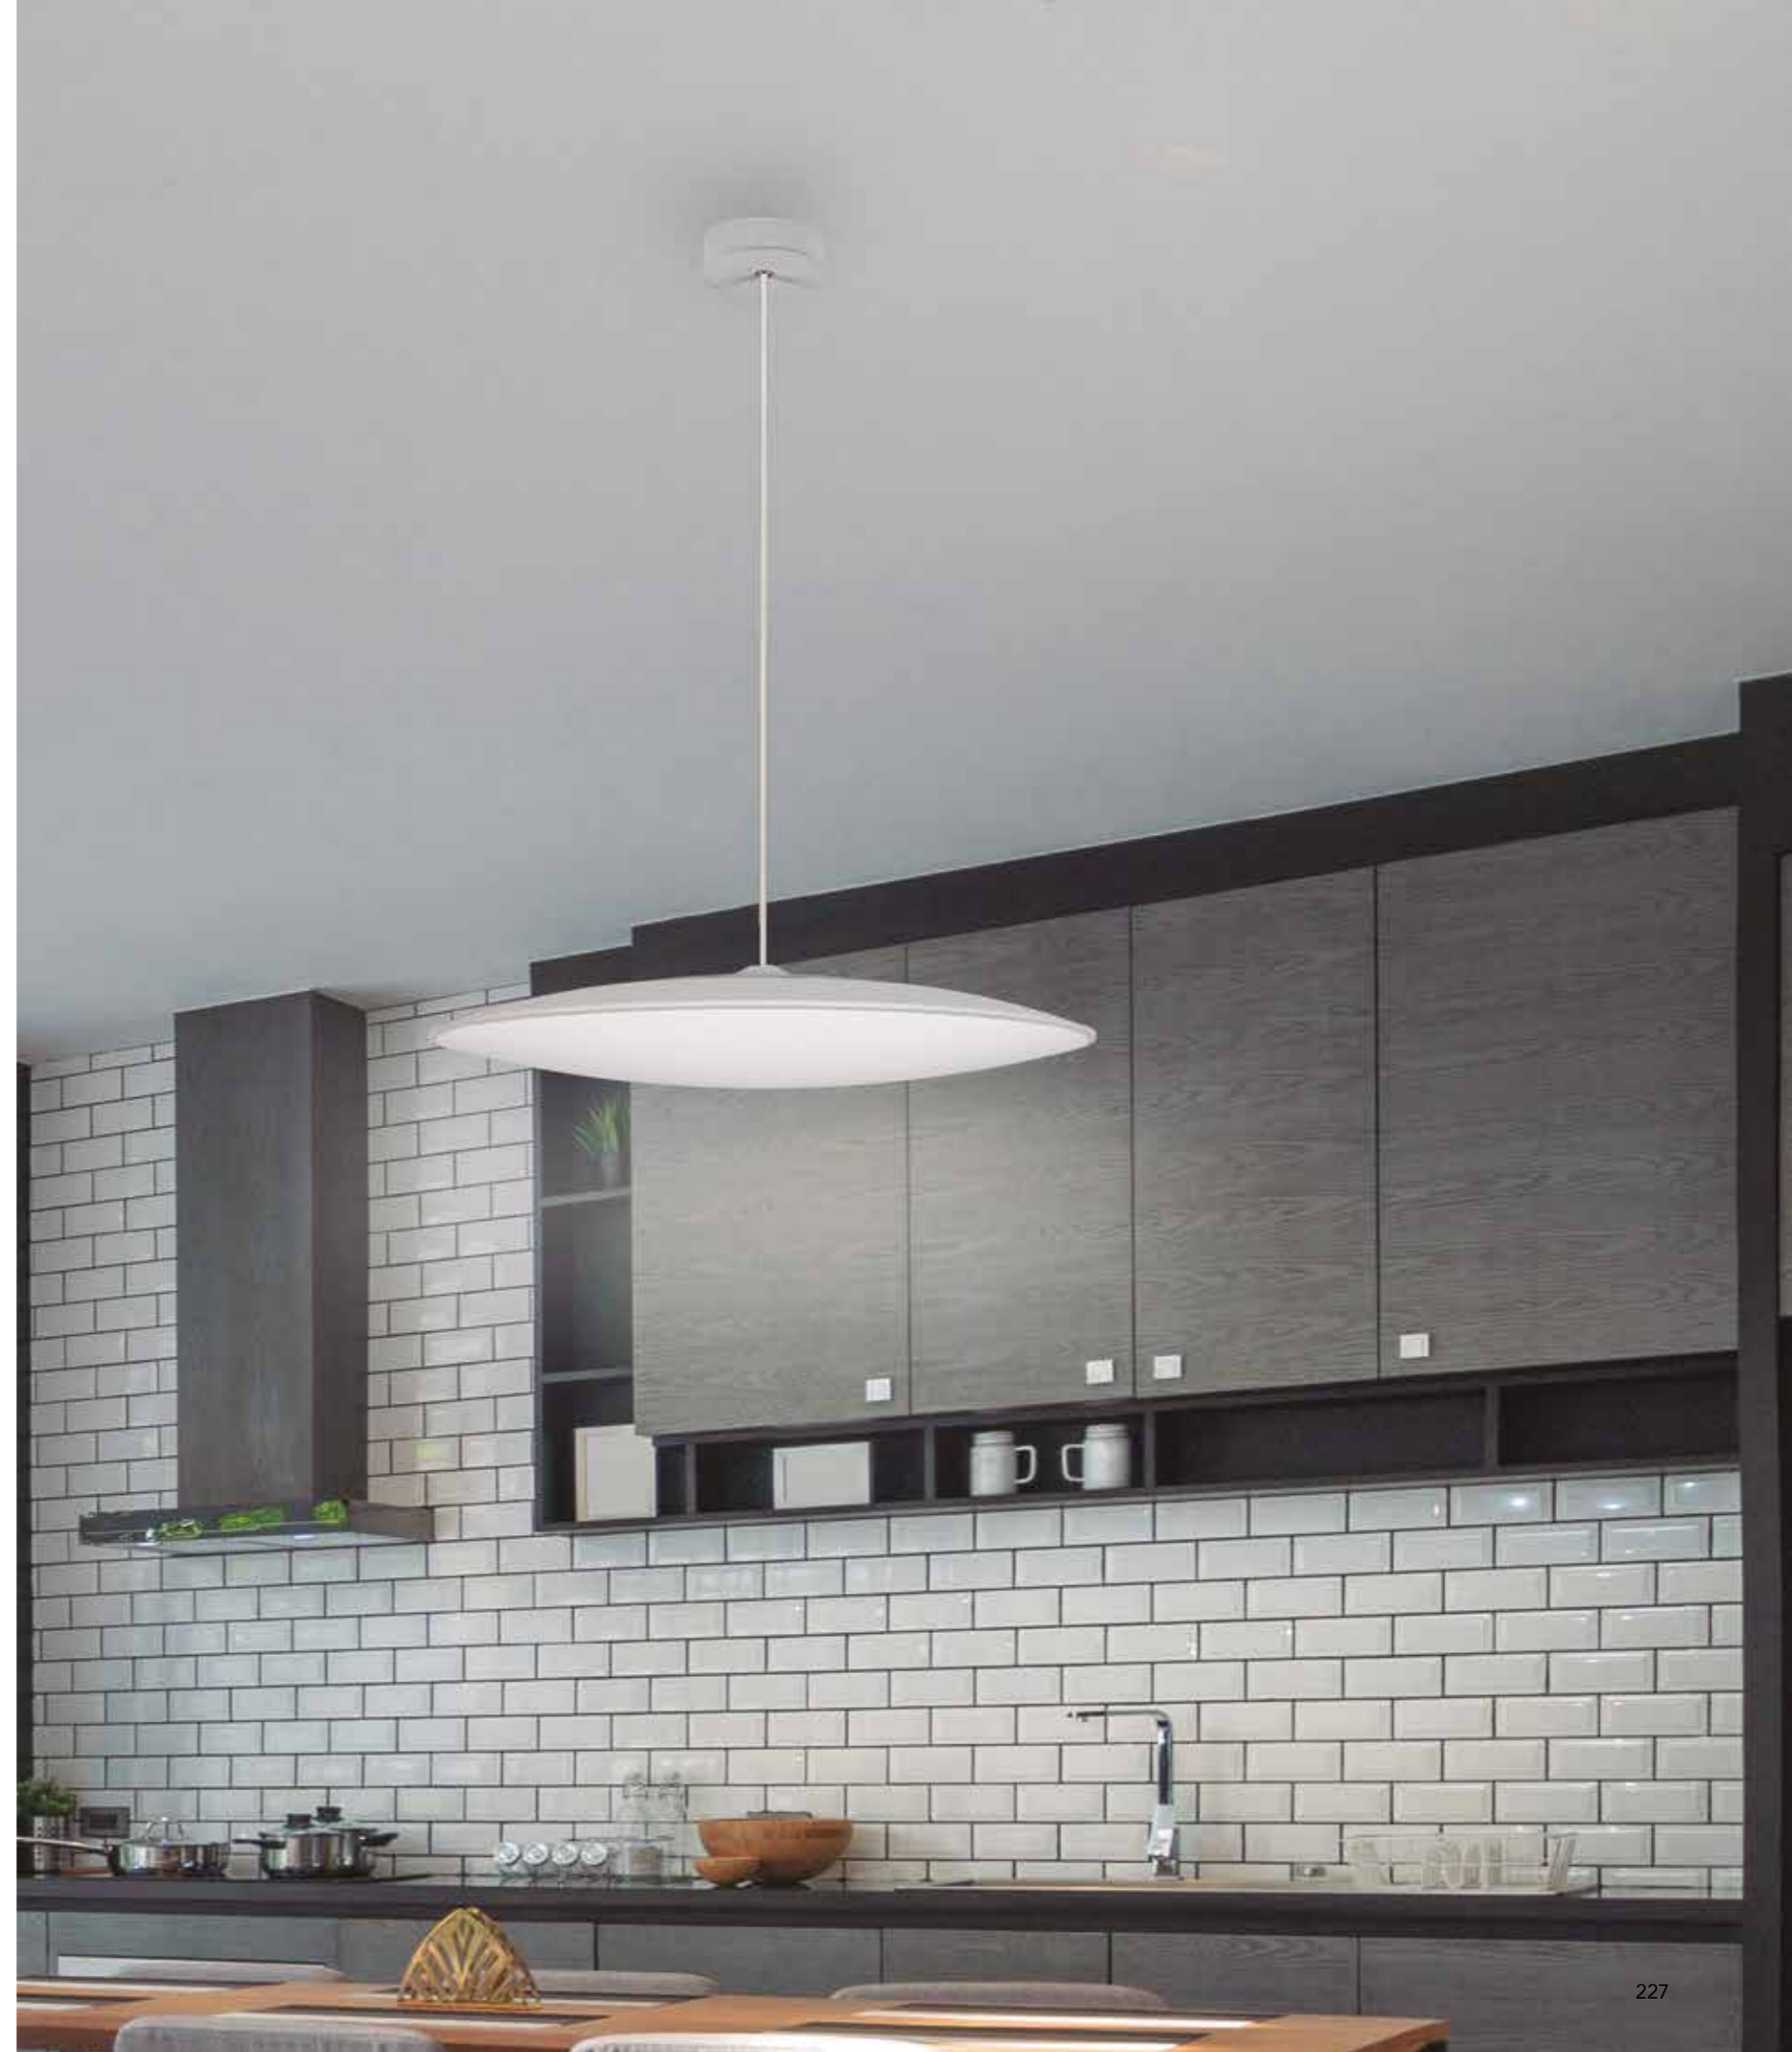

# SLIM

**8100** Blanco-White  
LED 50W 3000K 4150lm

**8102** Negro-Black  
LED 50W 3000K 4150lm

**8104** Blanco-White  
LED 16W 3000K 1300lm

**8106** Negro-Black  
LED 16W 3000K 1300lm

**8101** Blanco-White  
LED 50W 4000K 4250lm