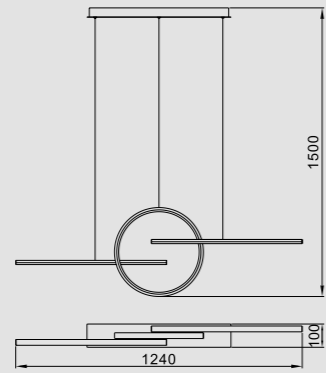

# KITESURF

Lámpara-Pendant lamp

**7190** Blanco-White  
LED 50W 3000K 4000lm

**7140** Negro-Black  
LED 50W 3000K 4000lm

**7142** Negro-Black  
LED 30W 3000K 2400lm

**7192** Blanco-White  
LED 30W 3000K 2400lm