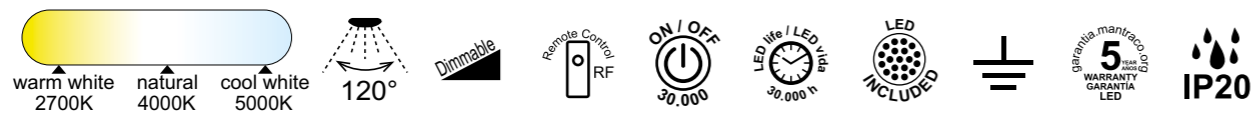

Metal/Acrílico/ABS-Metal/Acrylic/ABS 220-240V~ 50/60Hz CRI≥ 80 R00129 Incluido