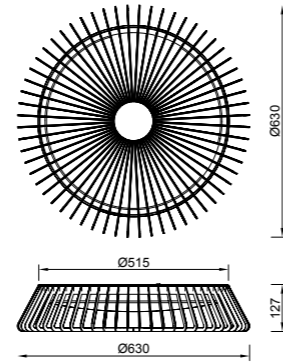

# HIMALAYA

Plafón-Ceiling lamp

**7963** Blanco-White  
LED 80W 2700K-5000K 3500lm

**7964** Madera-Wood  
LED 80W 2700K-5000K 3500lm

**7965** Negro-Black  
LED 80W 2700K-5000K 3500lm

R00129