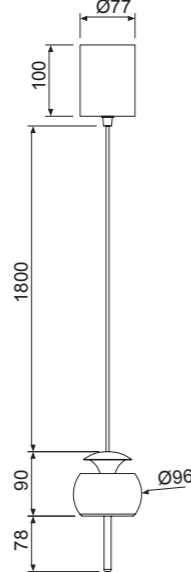

8408 Café-Coffee
LED 12W 3000K 1000lm