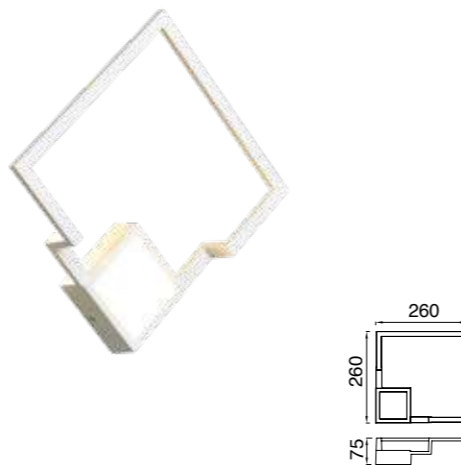

7670 Blanco-White
LED 17,5W 3000K 1150lm

7671 Blanco-White
LED 17,5W 3000K 1150lm
Dimmable Phase Cut