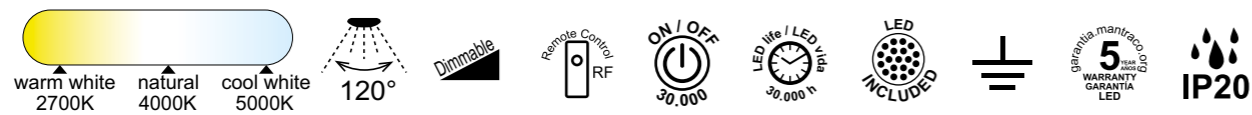

Metal/Acrílico/ABS-Metal/Acrylic/ABS 220-240V~ 50/60Hz CRI≥ 80 R00129 Incluido