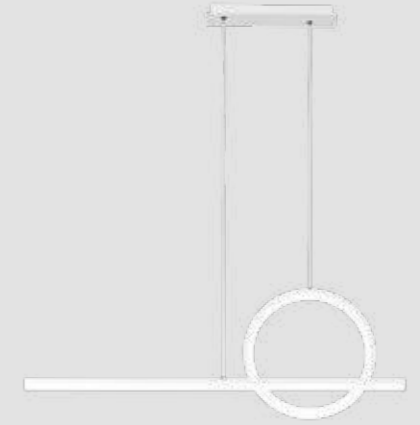

# KITESURF

Lámpara-Pendant lamp

**7190** Blanco-White  
LED 50W 3000K 4000lm

**7140** Negro-Black  
LED 50W 3000K 4000lm

**7142** Negro-Black  
LED 30W 3000K 2400lm

**7192** Blanco-White  
LED 30W 3000K 2400lm