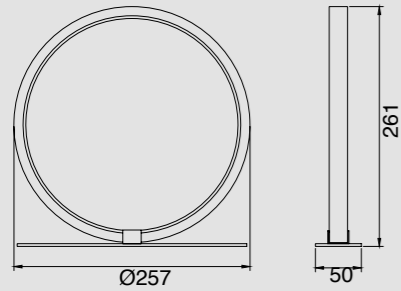

KITESURF

8599 Blanco-White
LED 8W 3000K 640lm

8595 Negro-Black
LED 8W 3000K 640lm