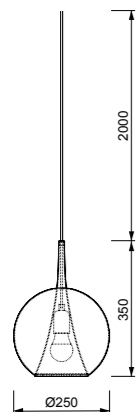

ELSA

8240
Transparente-Transparent
1L x E27 (no incl)

8241
Cobre-Copper
1L x E27 (no incl)

8242
Cromo-Chrome
1L x E27 (no incl)

8243
Oro-Gold
1L x E27 (no incl)

8244
Bronce-Bronze
1L x E27 (no incl)

8245
Transparente-Transparent
1L x E27 (no incl)

8246
Cobre-Copper
1L x E27 (no incl)

8247
Cromo-Chrome
1L x E27 (no incl)

8248
Oro-Gold
1L x E27 (no incl)

8249
Bronce-Bronze
1L x E27 (no incl)

8250
Transparente-Transparent
1L x E27 (no incl)

8251
Cobre-Copper
1L x E27 (no incl)

8252
Cromo-Chrome
1L x E27 (no incl)

8253
Oro-Gold
1L x E27 (no incl)

8254
Bronce-Bronze
1L x E27 (no incl)

8257
Transparente-Transparent
1L x E27 (no incl)

8256
Cromo-Chrome
1L x E27 (no incl)

8255
Bronce-Bronze
1L x E27 (no incl)

Bombillas recomendadas-Suggested bulbs

E27	K	LED	REF	DIMMABLE
	3000K	9W	R09234	
	4000K	9W	R09235	
	2700K	12W	R09251	
	3000K	12W	R09252	
	4000K	12W	R09253