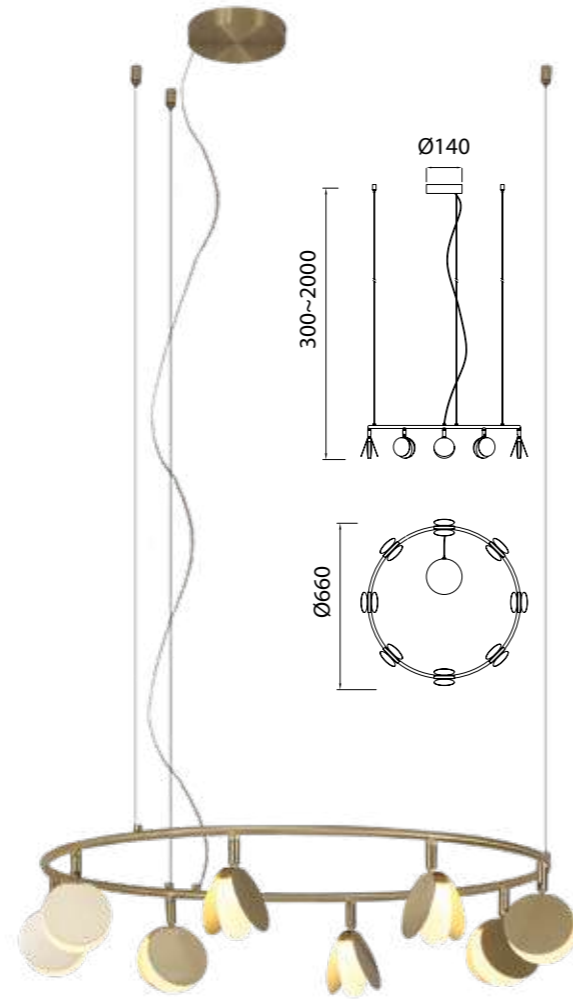

# SHELL

Lámpara-Pendant lamp

**7261** Oro-Gold  
LED 40W 3000K 2120lm

**7262** Oro-Gold  
LED 30W 3000K 1590lm

**7357** Oro-Gold  
LED 60W 3000K 3180lm

Metal-Metal 220-240V~ 50/60Hz CRI≥ 80