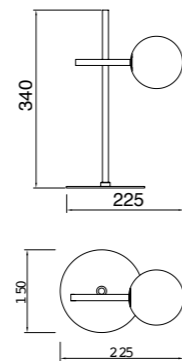

MODO DE USO

INCLUDED

INCLUDED