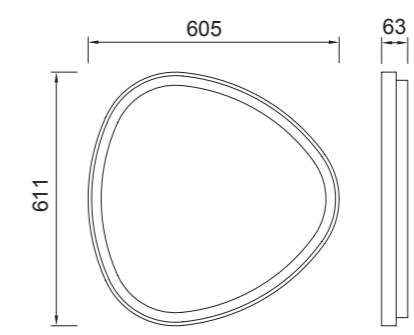

NISEKO II

REF	COLOR	LED	TEMP. COLOR	DIMMABLE	LÚMENES	SIZE	(h):	MANDO	APP
8629	Blanco-White	38W	2700K-5000K	▲	2500lm	421 x 421	63	RF R00135	×
8630	Negro-Black	38W	2700K-5000K	▲	2500lm	421 x 421	63	RF R00135	×
8631	Oro-Gold	38W	2700K-5000K	▲	2500lm	421 x 421	63	RF R00135	×
8632	Madera-Wood	38W	2700K-5000K	▲	2500lm	421 x 421	63	RF R00135	×
8633	Blanco-White	50W	2700K-5000K	▲	3000lm	611 x 605	63	RF R00135	×
8634	Negro-Black	50W	2700K-5000K	▲	3000lm	611 x 605	63	RF R00135	×
8635	Oro-Gold	50W	2700K-5000K	▲	3000lm	611 x 605	63	RF R00135	×
8636	Madera-Wood	50W	2700K-5000K	▲	3000lm	611 x 605	63	RF R00135	×