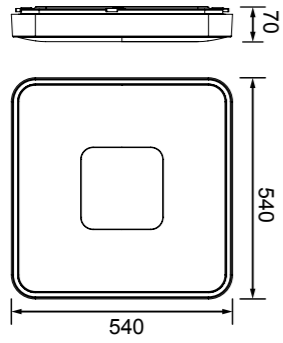

7926 Oro-Gold
LED 80W 2700K-5000K 3900lm