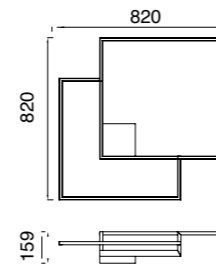

7660 Blanco-White
LED 42,5W 3000K 2450lm

7684 Blanco-White
LED 79W 3000K 4250lm

7661 Blanco-White
LED 42,5W 3000K 2450lm
Dimmable Phase Cut

7685 Blanco-White
LED 79W 3000K 4250lm
Dimmable Phase Cut