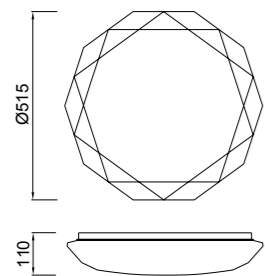

Metal/Acrílico-Metal/Acrylic 220-240V~ 50/60Hz