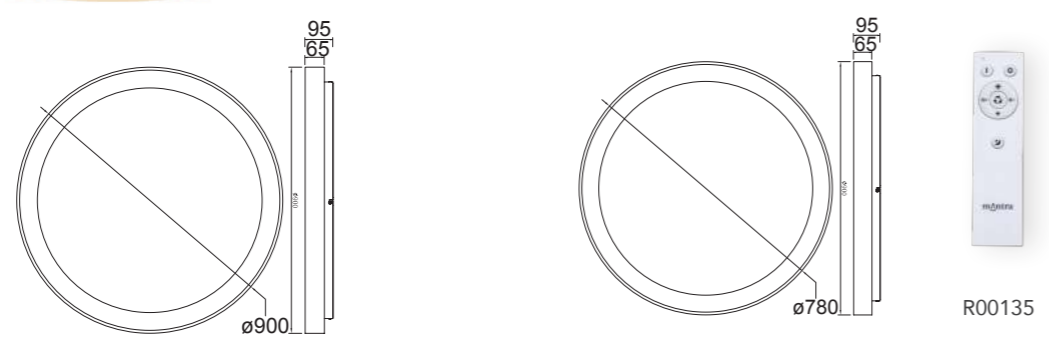

NISEKO II

REF	COLOR	LED	TEMP. COLOR	DIMMABLE	LÚMENES	(ø):	(h):	MANDO	APP
8638	Blanco-White	58W	2700K-5000K	▲	4700lm	ø780	95	R00135	x
8640	Negro-Black	58W	2700K-5000K	▲	4700lm	ø780	95	R00135	x
8642	Oro-Gold	58W	2700K-5000K	▲	4700lm	ø780	95	R00135	x
8644	Madera-Wood	58W	2700K-5000K	▲	4700lm	ø780	95	R00135	x
8637	Blanco-White	78W	2700K-5000K	▲	6200lm	ø900	95	R00135	x
8639	Negro-Black	78W	2700K-5000K	▲	6200lm	ø900	95	R00135	x
8641	Oro-Gold	78W	2700K-5000K	▲	6200lm	ø900	95	R00135	x
8643	Madera-Wood	78W	2700K-5000K	▲	6200lm	ø900	95	R00135	x

warm white 2700K natural 4000K cool white 5000K
Dimmable
Remote Control RF
ON / OFF 30,000
LED life / LED life 30,000 h
LED INCLUDED
5 años de garantía LED
IP20

REF	COLOR	LED	TEMP. COLOR	DIMMABLE	LÚMENES	(ø):	(h):	MANDO	APP
8579	Blanco-White	30W	2700K-5000K	▲	2250lm	ø380	95	R00129	MANTRA
8582	Negro-Black	30W	2700K-5000K	▲	2250lm	ø380	95	R00129	MANTRA
8585	Oro-Gold	30W	2700K-5000K	▲	2250lm	ø380	95	R00129	MANTRA
8588	Madera-Wood	30W	2700K-5000K	▲	2250lm	ø380	95	R00129	MANTRA
8578	Blanco-White	40W	2700K-5000K	▲	2950lm	ø500	95	R00129	MANTRA
8581	Negro-Black	40W	2700K-5000K	▲	2950lm	ø500	95	R00129	MANTRA
8584	Oro-Gold	40W	2700K-5000K	▲	2950lm	ø500	95	R00129	MANTRA
8587	Madera-Wood	40W	2700K-5000K	▲	2950lm	ø500	95	R00129	MANTRA
8577	Blanco-White	50W	2700K-5000K	▲	3760lm	ø650	95	R00129	MANTRA
8580	Negro-Black	50W	2700K-5000K	▲	3760lm	ø650	95	R00129	MANTRA
8583	Oro-Gold	50W	2700K-5000K	▲	3760lm	ø650	95	R00129	MANTRA
8586	Madera-Wood	50W	2700K-5000K	▲	3760lm	ø650	95	R00129	MANTRA