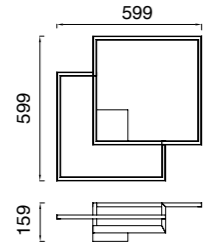

# BOUTIQUE

Plafón-Ceiling lamp

**7672** Negro-Black  
LED 42,5W 3000K 2450lm

**7686** Negro-Black  
LED 79W 3000K 4250lm

**7673** Negro-Black  
LED 42,5W 3000K 2450lm  
Dimmable Phase Cut

**7687** Negro-Black  
LED 79W 3000K 4250lm  
Dimmable Phase Cut