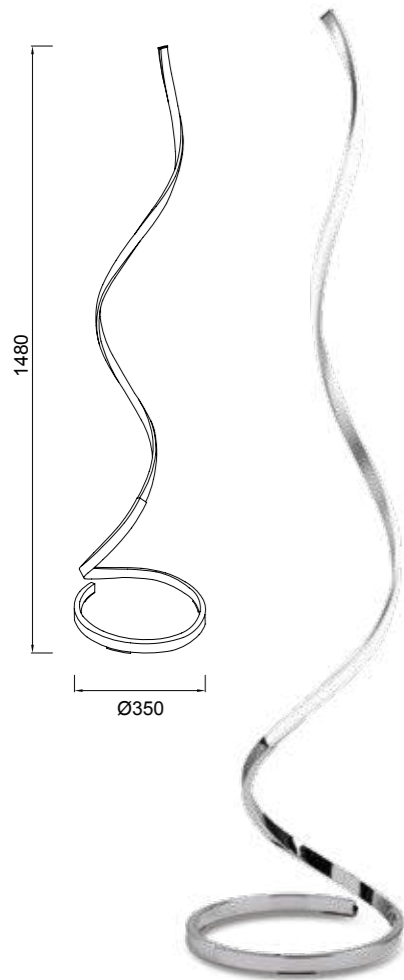

NUR

Pie De Salón-Floor lamp

4983 Plata cromo-Silver chrome
LED 20W 3000K 1800lm
Dimmable

5001 Plata cromo-Silver chrome
LED 20W 3000K 1800lm
Dimmable

5805 Forja-Brown oxide
LED 20W 2800K 1800lm
Dimmable

Aluminio/Acrílico/Acero-Aluminium/Acrylic/Steel 220-240V~ 50/60Hz CRI≥ 80