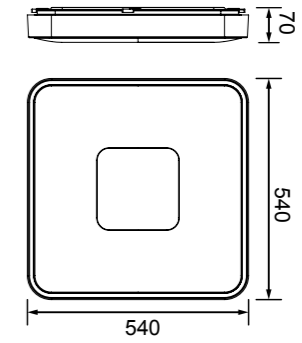

# COIN

by Mantra Team

**7925** Oro-Gold  
LED 100W 2700K-5000K 4900lm

**7916** Blanco-White  
LED 100W 2700K-5000K 4900lm

**7926** Oro-Gold  
LED 80W 2700K-5000K 3900lm

**7927** Oro-Gold  
LED 56W 2700K-5000K 2500lm