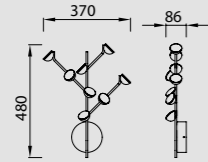

ADN

6264 Blanco mate-Matte white
LED 24W 3000K1600lm

6416 Blanco mate-Matte white
LED 72W 3000K 4600lm

8653 Blanco mate-Matte white
LED 72W 3000K 4600lm
Dimmable