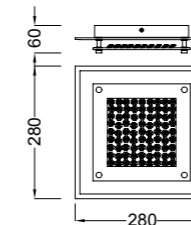

4580 Cromo-Chrome
LED 12W 4000K 1200lm