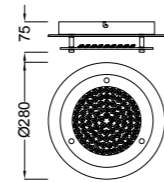

5090 Cromo-Chrome
LED 12W 4000K 1200lm