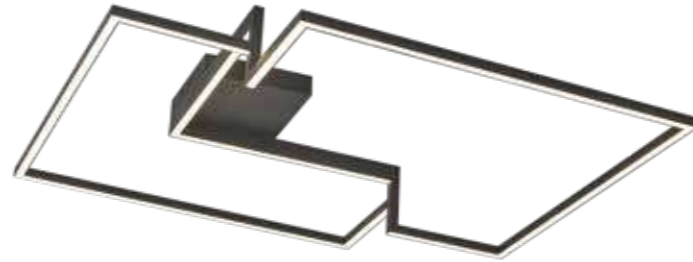

# BOUTIQUE

Plafón-Ceiling lamp

**7672** Negro-Black  
LED 42,5W 3000K 2450lm

**7686** Negro-Black  
LED 79W 3000K 4250lm

**7673** Negro-Black  
LED 42,5W 3000K 2450lm  
Dimmable Phase Cut

**7687** Negro-Black  
LED 79W 3000K 4250lm  
Dimmable Phase Cut