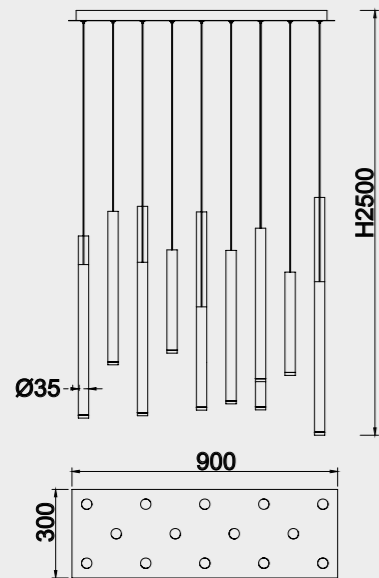

8085 Multicolor-Multicolour
LED 84W 3000K 5880lm

- 4 × Blanco-White
- 4 × Negro-Black
- 3 × Oro-Gold
- 3 × Corten-Corten

Color cable-Color wire
Transparente-Transparent

Longitud cable-Wire length
14 x 2m

Metal/Aluminio-Metal/Aluminium 220-240V~ 50/60Hz CRI≥ 80