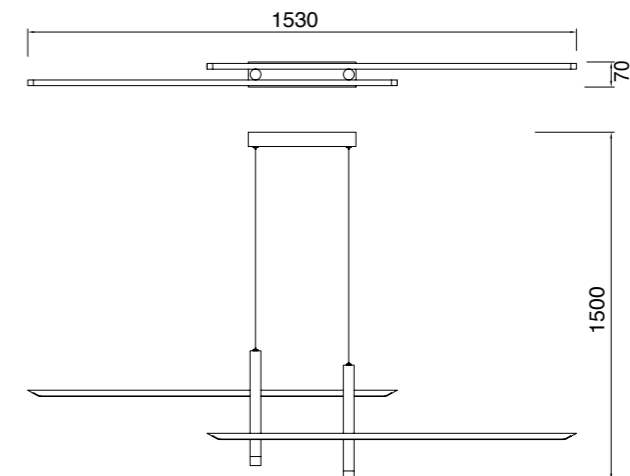

# ESPARTA

**7980** Blanco+Oro-White+Gold  
LED 30W 3000K 1400lm

**7981** Negro+Oro-Black+Gold  
LED 30W 3000K 1400lm

**7982** Blanco+Oro-White+Gold  
LED 50W 3000K 2100lm

**7983** Negro+Oro-Black+Gold  
LED 50W 3000K 2100lm