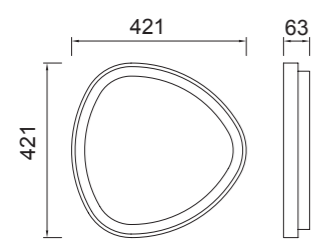

NISEKO II

REF	COLOR	LED	TEMP. COLOR	DIMMABLE	LÚMENES	SIZE	(h):	MANDO	APP
8629	Blanco-White	38W	2700K-5000K	▲	2500lm	421 x 421	63	RF R00135	×
8630	Negro-Black	38W	2700K-5000K	▲	2500lm	421 x 421	63	RF R00135	×
8631	Oro-Gold	38W	2700K-5000K	▲	2500lm	421 x 421	63	RF R00135	×
8632	Madera-Wood	38W	2700K-5000K	▲	2500lm	421 x 421	63	RF R00135	×
8633	Blanco-White	50W	2700K-5000K	▲	3000lm	611 x 605	63	RF R00135	×
8634	Negro-Black	50W	2700K-5000K	▲	3000lm	611 x 605	63	RF R00135	×
8635	Oro-Gold	50W	2700K-5000K	▲	3000lm	611 x 605	63	RF R00135	×
8636	Madera-Wood	50W	2700K-5000K	▲	3000lm	611 x 605	63	RF R00135	×