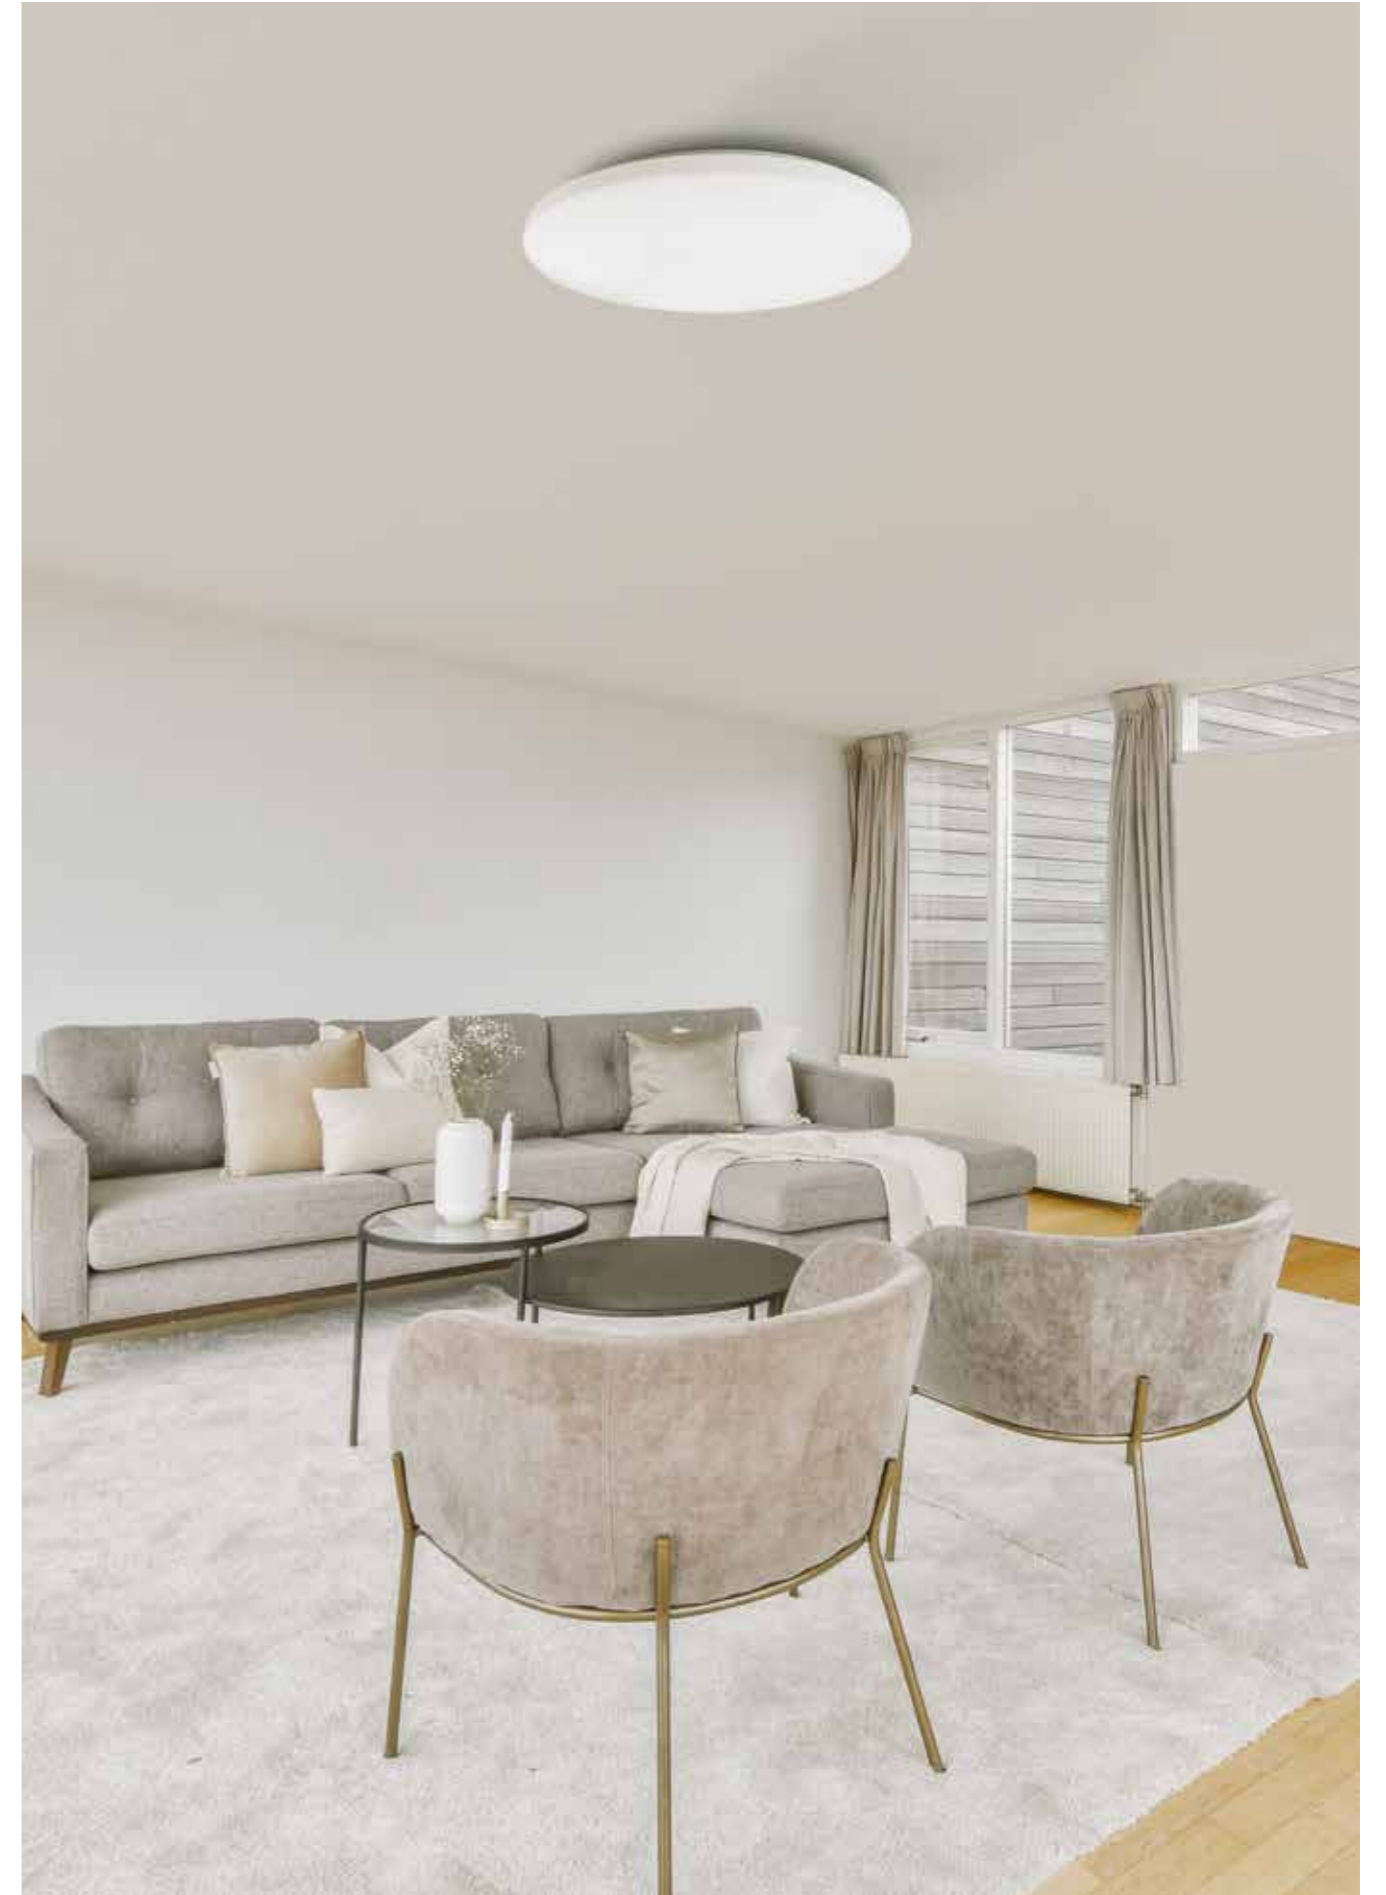

ZERO II

Plafón-Ceiling lamp

5940 Blanco-White
LED 50W 3000K 3700lm

5942 Blanco-White
LED 36W 3000K 2350lm

5944 Blanco-White
LED 24W 3000K 1600lm

5941 Blanco-White
LED 50W 5000K 3800lm

5943 Blanco-White
LED 36W 5000K 2450lm

5945 Blanco-White
LED 24W 5000K 1700lm

Metal/Acrílico-Metal/Acrylic 220-240V~ 50/60Hz