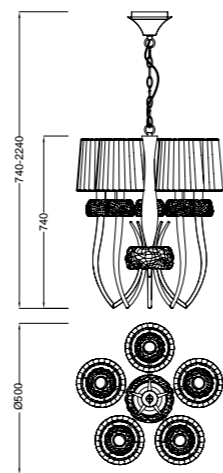

LOEWE

4732 Cuero/Blanco-Antique brass/White
5 x E14 máx. 20W LED (no incl)