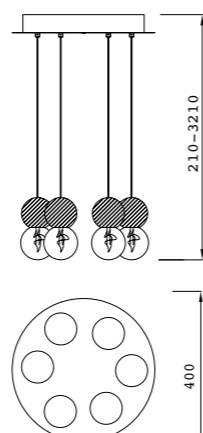

GALAXIA

7620 Blanco+Gris+Rojo
White+Gray+Red
15LxE27 (incl)

7621 Blanco+Gris+Rojo
White+Gray+Red
9LxE27 (incl)

7622 Blanco+Gris+Rojo
White+Gray+Red
6LxE27 (incl)