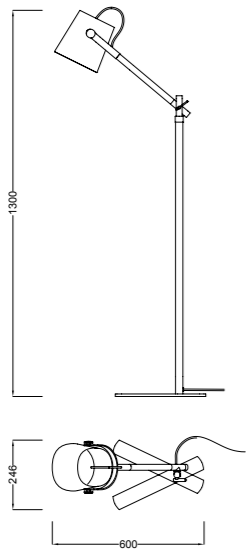

NÓRDICA II

4920
Blanco madera /Pantalla blanca
White wood/White shade
1x E27 máx.20W LED (no incl)

NOT INCLUDED ON/OFF

Tela/Madera/Acero-Fabric/Wood/Steel 100-240V~ 50/60Hz