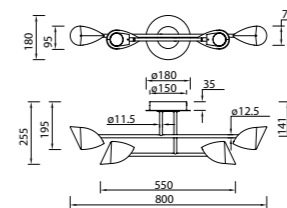

7582 Negro-Black
LED 30W 3000K 2100lm

Aluminio/Metal-Aluminium/Metal 220-240V~ 50/60Hz CRI≥ 80 Registered N°008635742-0007