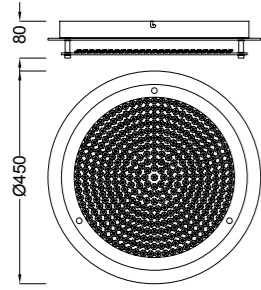

CRYSTAL LED MIRROR

5092 Cromo-Chrome
LED 21W 4000K 2100lm