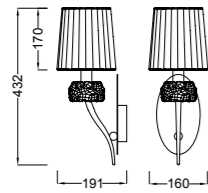

LOEWE

4735 Cuero/Blanco-Antique brass/White
1 x E14 máx. 20W LED (no incl)