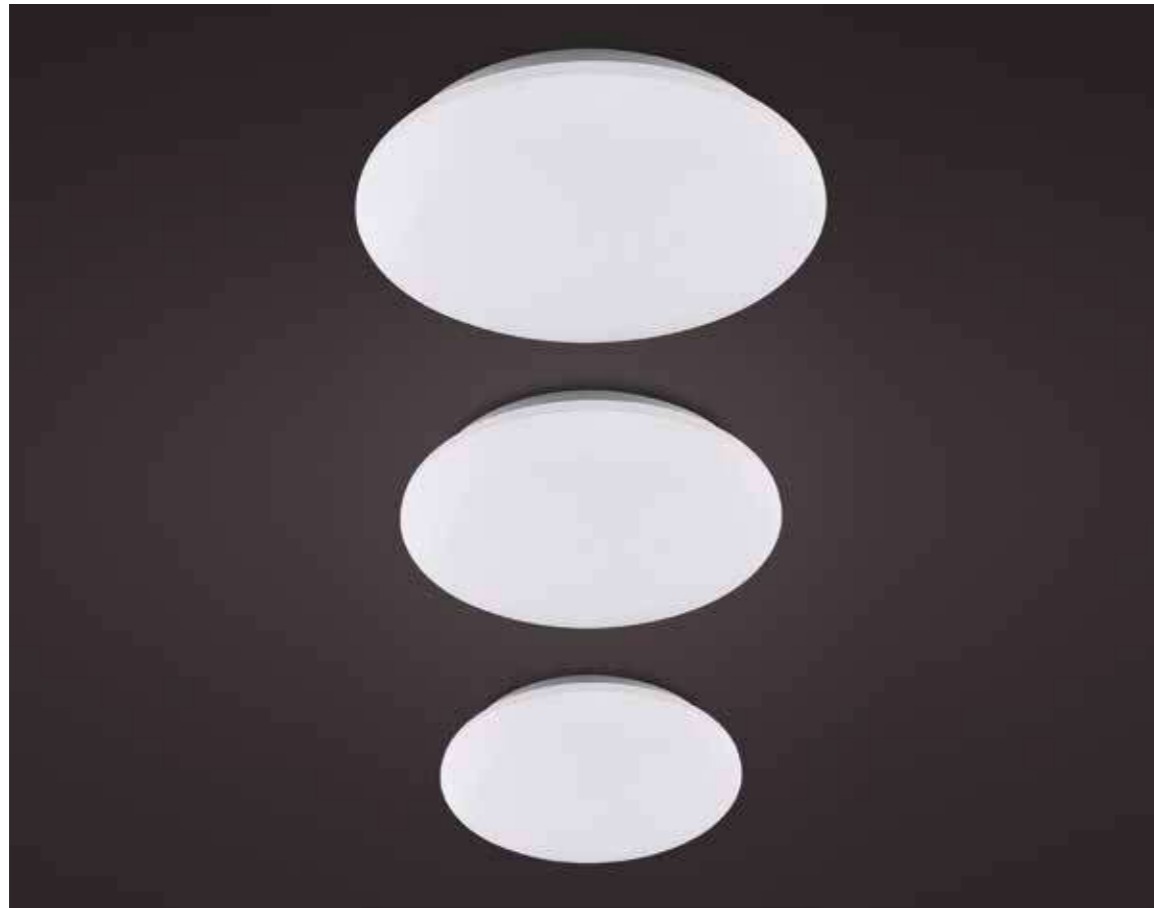

ZERO II

Plafón-Ceiling lamp