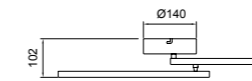

# COLLAGE

Plafón/Ceiling lamp

**7232** Negro-Black  
LED 40W 3000K 3000lm

**7233** Oro-Gold  
LED 40W 3000K 3000lm

Aplique/Plafón/Wall Ceiling lamp

**7234** Negro-Black  
LED 30W 3000K 2250lm

**7235** Oro-Gold  
LED 30W 3000K 2250lm