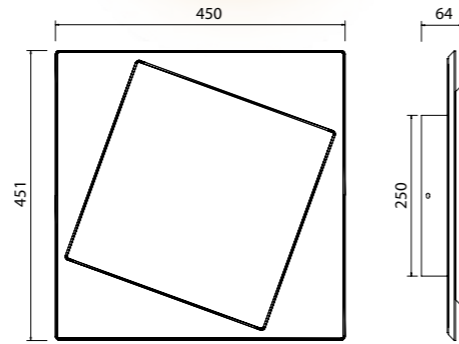

DAKLA

6426 Blanco-White
LED 18W 3000K 1090lm

6429 Blanco-White
LED 30W 3000K 1810lm