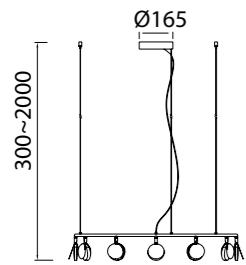

7356 Oro-Gold
LED 70W 3000K 3710lm

Metal-Metal 220-240V~ 50/60Hz CRI≥ 80