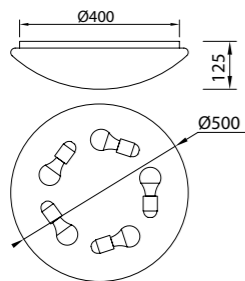

ZERO E27

Metal/Acrílico-Metal/Acrylic 100-240V~ 50/60Hz