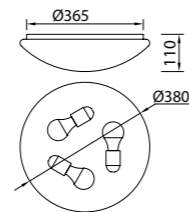

ZERO E27

Metal/Acrílico-Metal/Acrylic 100-240V~ 50/60Hz