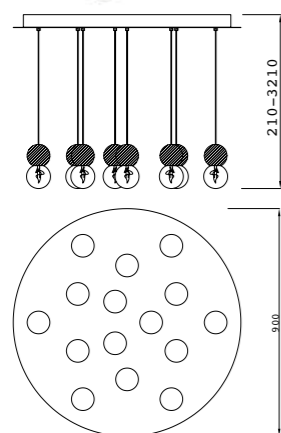

GALAXIA

7620 Blanco+Gris+Rojo
White+Gray+Red
15LxE27 (incl)

7621 Blanco+Gris+Rojo
White+Gray+Red
9LxE27 (incl)

7622 Blanco+Gris+Rojo
White+Gray+Red
6LxE27 (incl)

*Elige tu bombilla incluida al hacer el pedido-Choose your bulb Included when ordering.

LUZ CALIDA
WARM
LIGHT

R09244 LED E27 6.5W 3000K 720lm- G95

LUZ FRÍA
COOL
LIGHT

R09245 LED E27 6.5W 4000K 740lm- G95

LUZ CALIDA
WARM
LIGHT

R09246 LED E27 8W 3000K 720lm-G95- Dimmable Phase Cut

MODO DE USO

Acero-Steel 100-240V~ 50/60Hz CRI≥ 80 E27 Incluido máx.20W LED