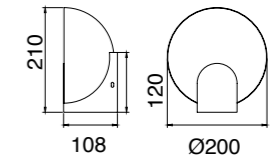

# ÓCULO

Sobremesa-Table lamp

Aplique-Wall lamp

**8431** Negro-Black  
LED 12W 3000K 1080lm

**8432** Oro-Gold  
LED 12W 3000K 1080lm

**8590** Negro-Black  
LED 5W 3000K 400lm

**8433** Negro-Black  
LED 5W 3000K 400lm