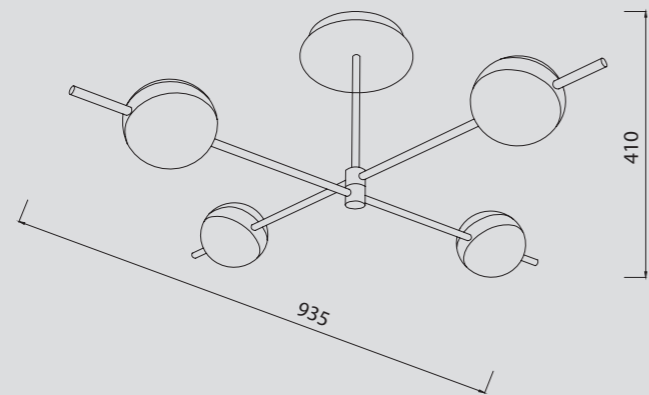

CUBA

7162 Oro/Negro-Gold/Black
LED 32W 3000K 2400lm

- 3000K
- ON / OFF
- LED life / LED hrs
  20.000 / 75.000 h
- LED INCLUDED
- 5 años WARRANTY GARANTIA LED
- IP20

Metal/Acrílico-Metal/Acrylic 220-240V~ 50/60Hz CRI ≥80