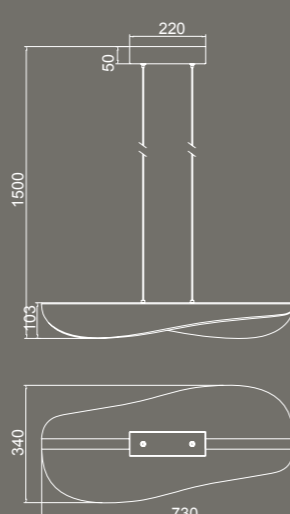

BIANCA

7765 Blanco-White
LED 50W 3000K 3000lm

7766 Blanco-White
LED 40W 3000K 2450lm

8209 Blanco-White Dimmable
LED 50W 3000K 3000lm

8210 Blanco-White Dimmable
LED 40W 3000K 2450lm