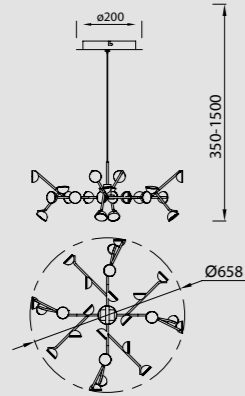

6261 Blanco mate-Matte white
LED 72W 3000K 4450lm

8652 Blanco mate-Matte white
LED 72W 3000K 4450lm
Dimmable

Aluminio-Aluminium 220-240V~ 50/60Hz CRI ≥80