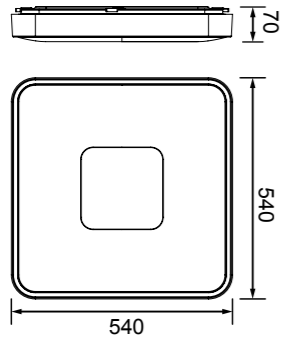

**7917** Negro-Black  
LED 100W 2700K-5000K 4900lm

**7921** Madera-Wood  
LED 80W 2700K-5000K 3900lm

**7924** Madera-Wood  
LED 56W 2700K-5000K 2500lm

**7920** Negro-Black  
LED 80W 2700K-5000K 3900lm

**7923** Negro-Black  
LED 56W 2700K-5000K 2500lm