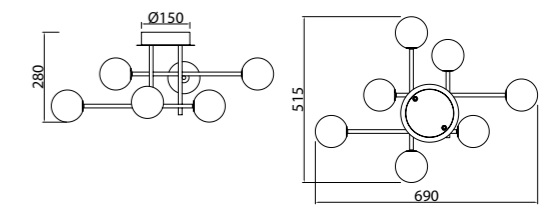

R09243 LED G4 5W 3000K 500lm (incl)

INCLUDED

Metal/Cristal-Metal/Glass 220-240V~ 50/60Hz CRI≥ 80 G4 máx. 5W LED Incluido- Registered N° 008435580-0001