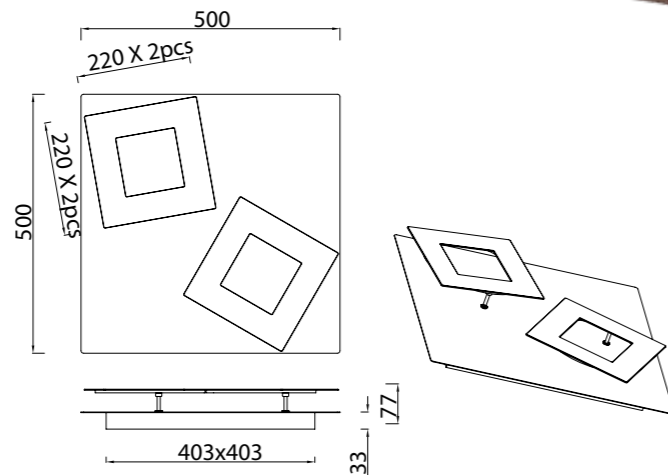

8163 Corten+oro-Corten+gold
LED 48W 3000K 3360lm

Aluminio-Aluminium 220-240V~ 50/60Hz CRI≥ 80