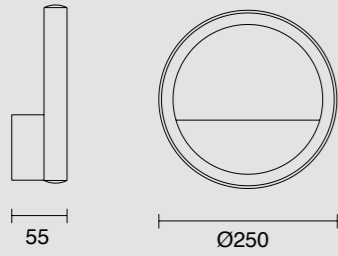

KITESURF

8597 Blanco-White
LED 8W 3000K 640lm

8593 Negro-Black
LED 8W 3000K 640lm