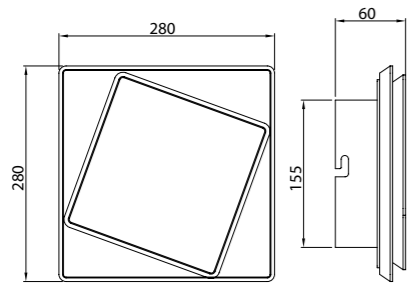

DAKLA

6426 Blanco-White
LED 18W 3000K 1090lm

6429 Blanco-White
LED 30W 3000K 1810lm