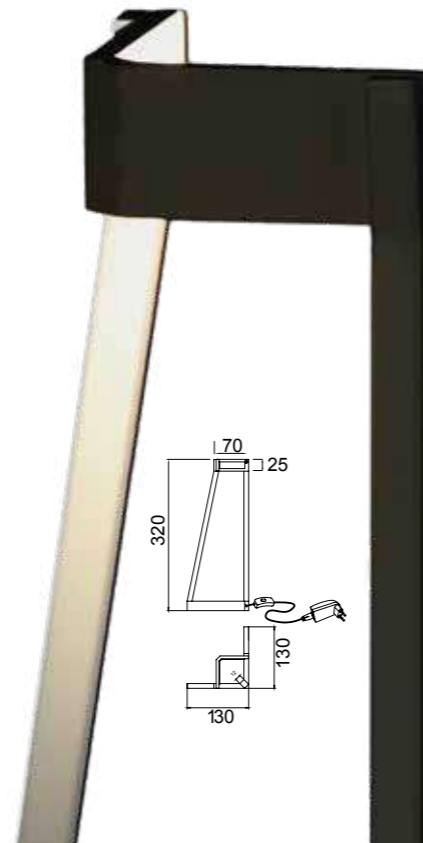

MINIMAL

7285 Oro-Gold
LED 5W 3000K 375lm

7287 Arena-Sabbia
LED 5W 3000K 375lm

7280 Blanco-White
LED 5W 3000K 375lm

7281 Negro-Black
LED 5W 3000K 375lm