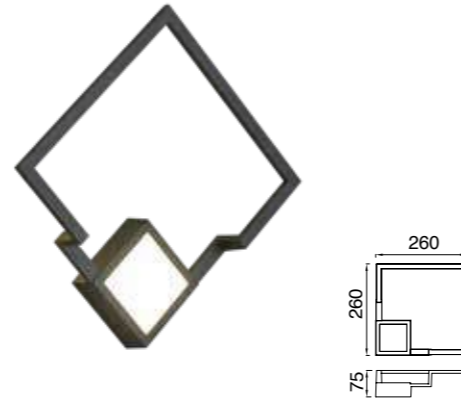

# BOUTIQUE

Aplique-Wall lamp

**7680** Negro-Black  
LED 25W 3000K 1370lm

**7681** Negro-Black  
LED 25W 3000K 1370lm  
Dimmable Phase Cut

**7682** Negro-Black  
LED 17,5W 3000K 1150lm

**7683** Negro-Black  
LED 17,5W 3000K 1150lm  
Dimmable Phase Cut