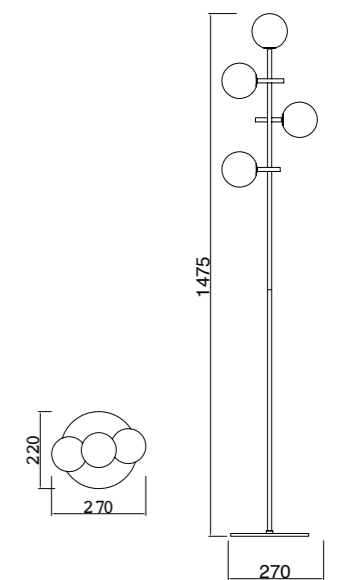

MODO DE USO

INCLUDED

INCLUDED