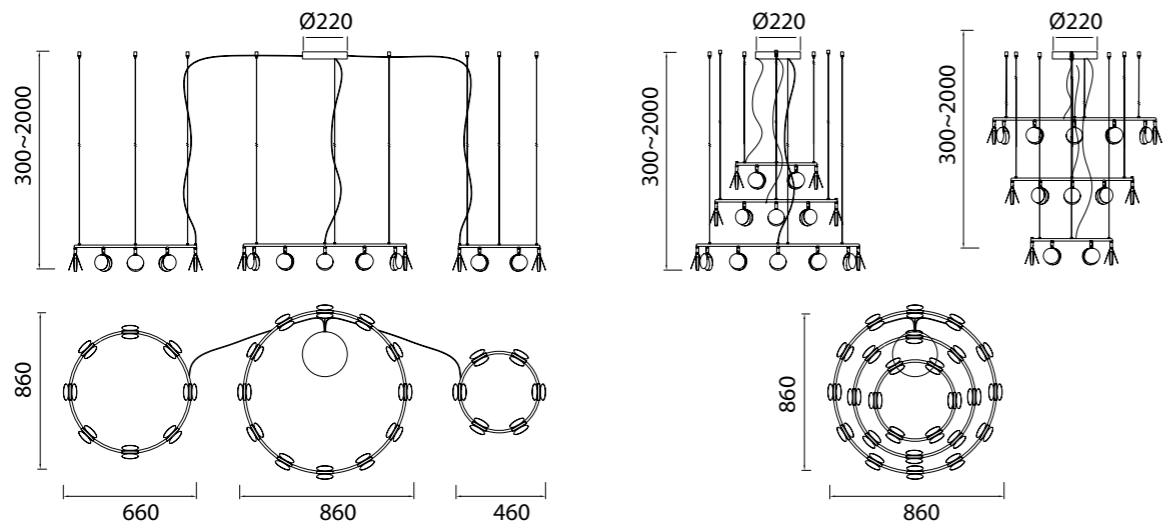

SHELL

7355 Oro-Gold
LED 120W 3000K 6360lm

Metal-Metal 220-240V~ 50/60Hz CRI≥ 80