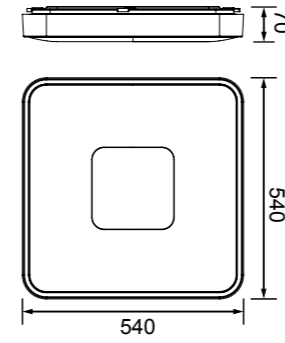

**7917** Negro-Black  
LED 100W 2700K-5000K 4900lm

**7921** Madera-Wood  
LED 80W 2700K-5000K 3900lm

**7924** Madera-Wood  
LED 56W 2700K-5000K 2500lm

**7920** Negro-Black  
LED 80W 2700K-5000K 3900lm

**7923** Negro-Black  
LED 56W 2700K-5000K 2500lm