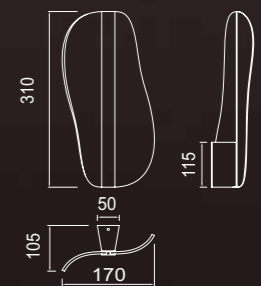

7836 Blanco-White
LED 12W 3000K 700lm