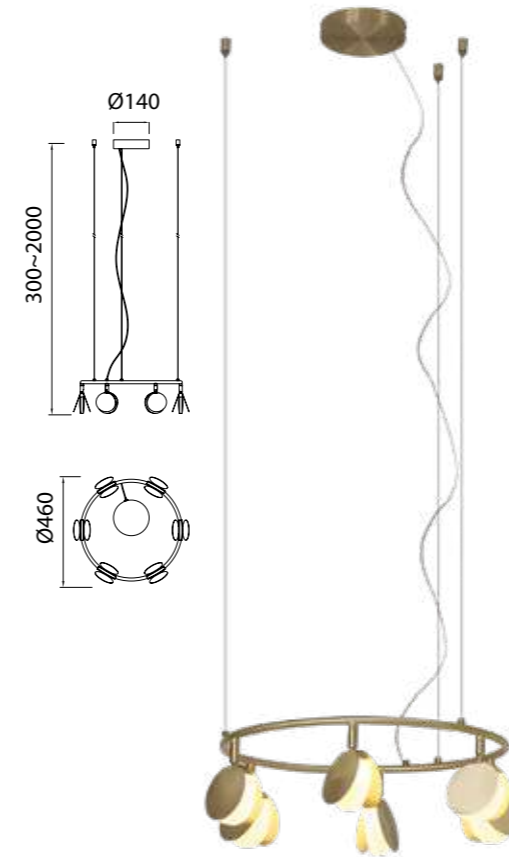

# SHELL

Lámpara-Pendant lamp

**7261** Oro-Gold  
LED 40W 3000K 2120lm

**7262** Oro-Gold  
LED 30W 3000K 1590lm

**7357** Oro-Gold  
LED 60W 3000K 3180lm

Metal-Metal 220-240V~ 50/60Hz CRI≥ 80