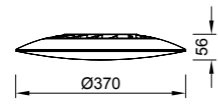

# SLIM

**7972** Blanco-White  
LED 16W 3000K 1300lm

**7971** Blanco-White  
LED 16W 4000K 1400lm

**7970** Blanco-White  
LED 16W 5000K 1440lm

**7975** Blanco-White  
LED 24W 3000K 2050lm

**7974** Blanco-White  
LED 24W 4000K 2150lm