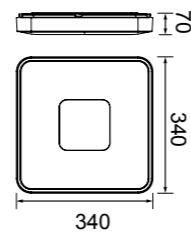

# COIN

by Mantra Team

**7925** Oro-Gold  
LED 100W 2700K-5000K 4900lm

**7916** Blanco-White  
LED 100W 2700K-5000K 4900lm

**7926** Oro-Gold  
LED 80W 2700K-5000K 3900lm

**7927** Oro-Gold  
LED 56W 2700K-5000K 2500lm