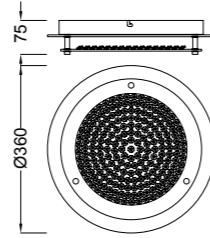

5091 Cromo-Chrome
LED 18W 4000K 1800lm