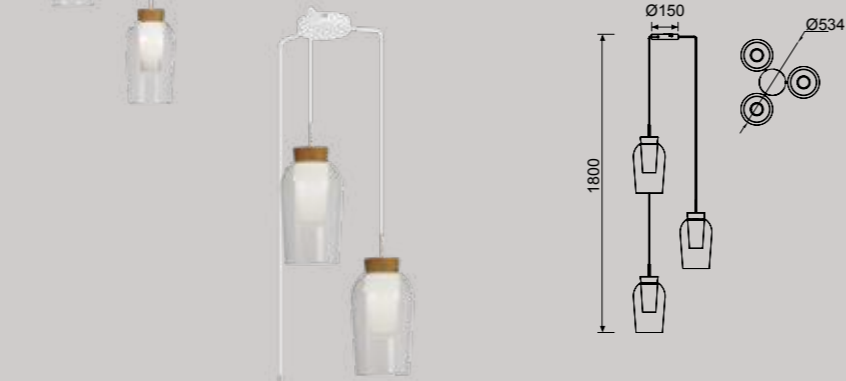

8277
Cristal transparente
Transparent glass
3L x E27 (no incl)
Class I