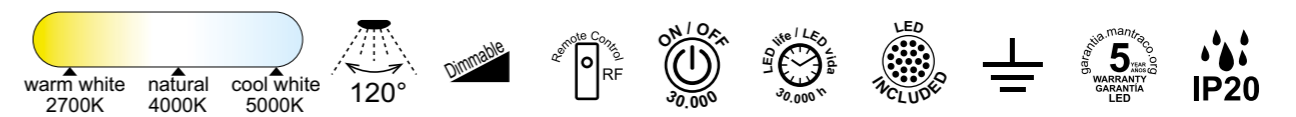

Metal/Acrílico/ABS-Metal/Acrylic/ABS 220-240V~ 50/60Hz CRI≥ 80 R00129 Incluido