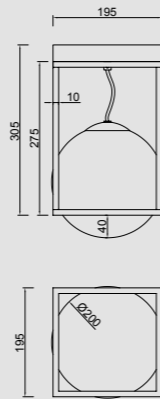

7607 Negro-Black
1LxE27 (no incl)