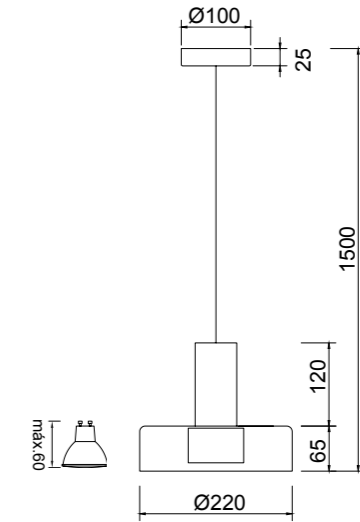

Bombillas recomendadas-Suggested bulbs

GU10	K	LED	REF	DIMMABLE
	3000K	9W	R09218	
	3000K	9W	R09219	
	4000K	9W	R09220