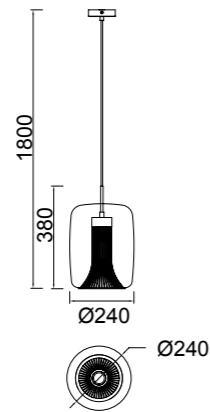

# KRISS

by Mantra team

**8521** Oro/Cromo-Chrome/Gold  
1x GU10 máx. 12W LED (no incl)

**8526** Oro/Bronce-Gold/Bronze  
1x GU10 máx. 12W LED (no incl)

**8523** Oro/Cromo-Chrome/Gold  
1x GU10 máx. 12W LED (no incl)