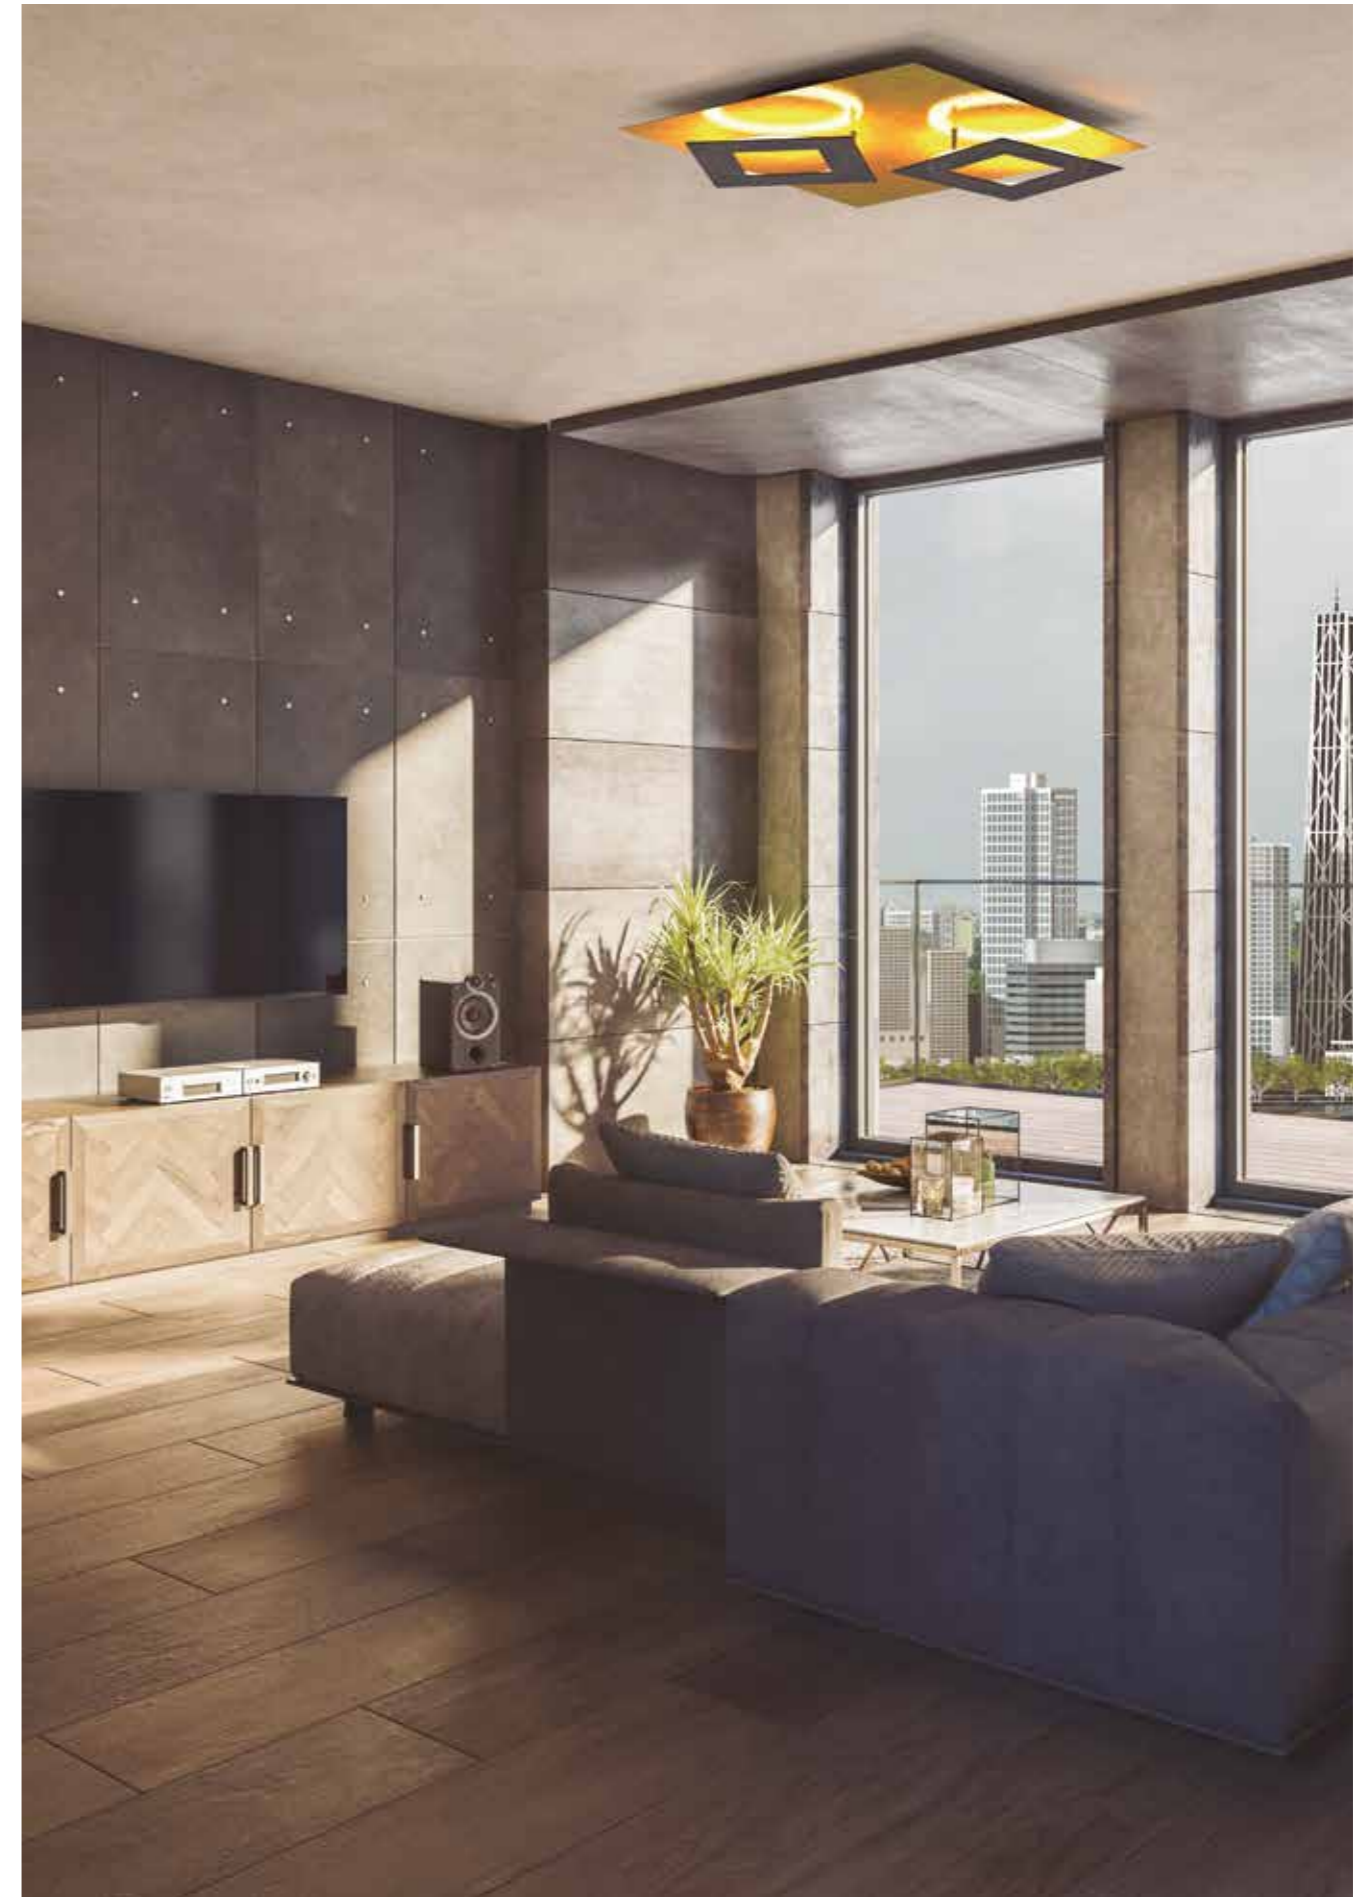

DALIA

8160 Blanco-White
LED 48W 3000K 3360lm

8161 Blanco+oro-White+gold
LED 48W 3000K 3360lm

8162 Negro+oro-Black+gold
LED 48W 3000K 3360lm

8163 Corten+oro-Corten+gold
LED 48W 3000K 3360lm

Aluminio-Aluminium 220-240V~ 50/60Hz CRI≥ 80