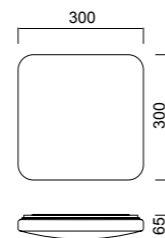

QUATRO II

Plafón-Ceiling lamp

6242 Blanco-White
LED 60W 3000K 3800lm

6241 Blanco-White
LED 45W 3000K 2800lm

6240 Blanco-White
LED 30W 3000K 1800lm

6245 Blanco-White
LED 60W 5000K 4000lm

6244 Blanco-White
LED 45W 5000K 3000lm

6243 Blanco-White
LED 30W 5000K 2000lm