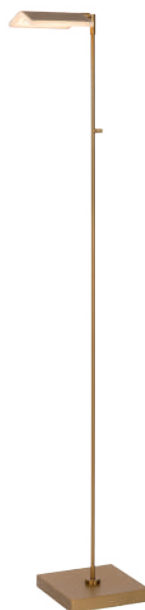

DESIGN - DESIGN

PAGES 88 - 95

AARON

- 10W/Integrated LED/2700K/1000lm/dim.
- W 20/L 20/H 134 cm
- Colours: Matt Gold, Chrome, Black & White
- Metal

19730/10/02

19730/10/11

19730/10/30

TOUCH DIMMER ON THE PRODUCT