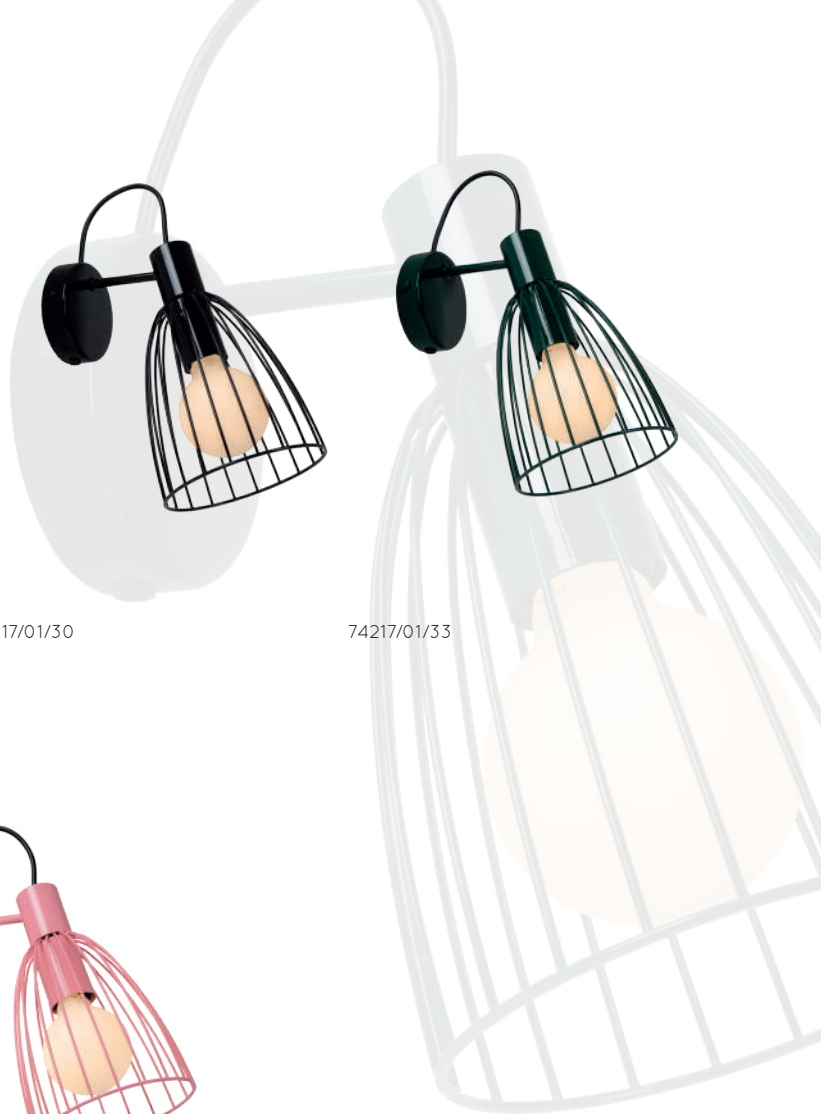

- 1x E27/40W max./dim./excl.
- W 19.5/L 15/H 29 cm
- Colours: Black, Green, Ocher Yellow & Pink
- Metal

74217/01/30

74217/01/33