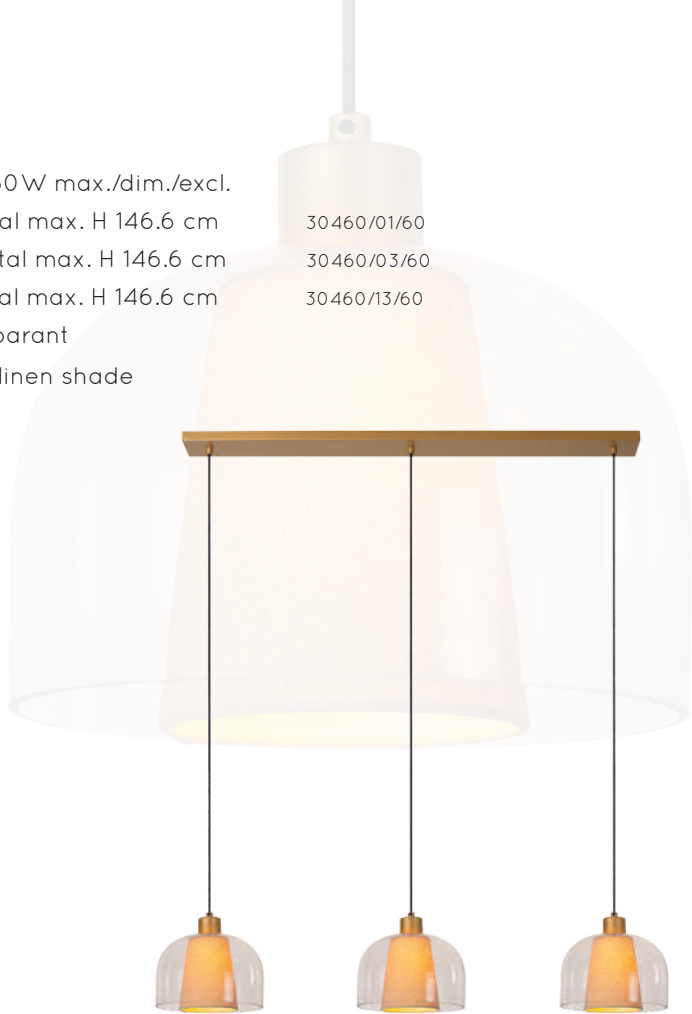

30460/03/60