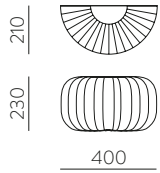

FINISH	LAMP	CLASS	ON/OFF
Wall	□			A30550B
	■	1xE27 LED	□	A30550PI

Pendant 380 mm