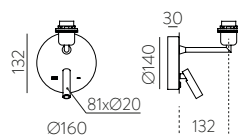

STILO UPGRADE

LED BULBS | **COMPATIBLE SHADE**
Pag. 484 | Pag. 485

NEW Wall Reading Light

FINISH	LAMP	WATT	LUM (Real)	K	RAL	ON/OFF
■						A8202082N
□	1xE27 LED	3W	285	3000	✗	A8202082B
■						A8202082NSP
□	1xE27 LED	3W	285	3000	✗	A8202082BSP

USB output: 5V-2A

FINISH | ■ TEXTURED BLACK | NEGRO TEXTURADO □ TEXTURED WHITE | BLANCO TEXTURADO □ WHITE SHADE | PANTALLA BLANCA

IP20 IK05 CRI>90 incl USB type A USB type C Visual Comfort MacAdam Step=3 **L80B20 ≥50.000h** METAL - COTTON | METAL - ALGODÓN

Collections / Colecciones

Wall

FINISH	LAMP	RAL	ON/OFF
■			A8202080N
NEW □	1xE27 LED	✓	A8202080B
■			A8202080NSP
NEW □	1xE27 LED	✓	A8202080BSP

Pendant Ø420mm

■			C8202080N
NEW □	1xE27 LED	✓	C8202080B

Pendant Ø620mm

■			C8202180N
NEW □	1xE27 LED	✓	C8202180B

FINISH | ■ TEXTURED BLACK | NEGRO TEXTURADO □ TEXTURED WHITE | BLANCO TEXTURADO □ WHITE SHADE | PANTALLA BLANCA

IP20 IK05 CUSTOM RAL METAL - COTTON | METAL - ALGODÓN