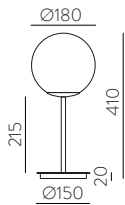

Table Lamp	■				S39460800
		1xE27 LED	□	IP20	□
	● NEW ■				S3946080N