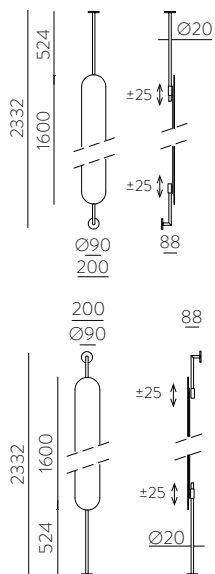

CUSTOM
Customize it | Personalízalo
(See pag. 329)

FIXING	FINISH	CODE
Ceiling - Wall	■	A107341R1036
Floor - Wall	■	A10734R1036

FINISH | ■ MATT GOLD | ORO MATE (RAL 1036)

IK00 CUSTOM

GLASS 4mm - METAL | CRISTAL 4mm - METAL