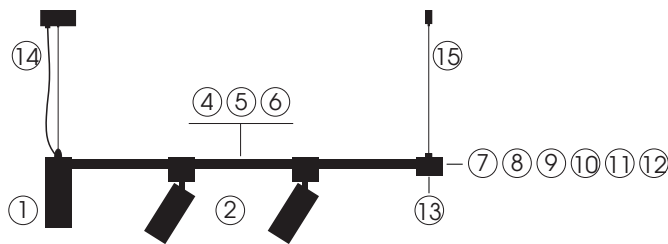

PENDANT | COLGANTE

LED MODULES | MÓDULOS LED

	ON/OFF	DALI/PUSH
CEILING		
1	☐ P3986000B	P3986000BDP
	☒ P3986000N	P3986000NDP
SPOT		
2	☐ F3986000B	F3986000BDP
	☒ F3986000N	F3986000NDP
PENDANT LAMP		
3	☐ C3986000B	C3986000BDP
	☒ C3986000N	C3986000NDP

JOINT ACCESSORIES | ACCESORIOS DE UNIÓN

PROFILE | PERFIL

300mm		CODE
4	☐ K1002242B	
	☒ K1002242N	
600mm		CODE
5	☐ K1002240B	
	☒ K1002240N	
1000mm		CODE
6	☐ K1002241B	
	☒ K1002241N	

END CAP | TAPA FINAL

7	☐ K1002140B	CODE
	☒ K1002140N	

"L" CONNECTOR 90° | CONECTOR "L" 90°

8	☐ K1002141B	CODE
	☒ K1002141N	

JOINT | EMPALME

9	☐ K1002142B	CODE
	☒ K1002142N	

"Y" CONNECTOR 120° | CONECTOR "Y" 120°

10	☐ K1002143B	CODE
	☒ K1002143N	

"T" CONNECTOR 90° | CONECTOR "T" 90°

11	☐ K1002144B	CODE
	☒ K1002144N	

"X" CONNECTOR | CONECTOR "X"

12	☐ K1002145B	CODE
	☒ K1002145N	

DECORATIVE ELEMENT | EMBELLECEDOR

13	☐ K1002146B	CODE
	☒ K1002146N	

ELECTRIFIED PENDANT KIT | KIT DE SUSPENSIÓN ELECTRIFICADO

14 (*)	☐ K1002040B	CODE
	☒ K1002040N	

PENDANT KIT | KIT DE SUSPENSIÓN

15	☐ K1002041B	CODE
	☒ K1002041N	

FINISH | ☐ TEXTURED WHITE | BLANCO TEXTURADO ☒ TEXTURED BLACK | NEGRO TEXTURADO (*) Use one power supply each 280W | Usar una conexión a red cada 280W