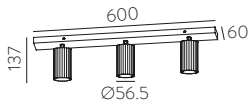

FINISH	LAMP	CLASS			ON/OFF
1 | Wall 1L	☐					A3951080B
	☒	1xGU10 LED		-		A3951080N
	☒					A3951080O
2 | Wall 2L	☐					A3951180B
	☒	2xGU10 LED		-		A3951180N
	☒					A3951180O
3 | Ceiling 1L	☐					P3951080B
	☒	1xGU10 LED		-		P3951080N
	☒					P3951080O
4 | Spot 1L	☐					P3951180B
	☒	1xGU10 LED		-		P3951180N
	☒					P3951180O
5 | Spot Recessed 1L	☐					E3951080B
	☒	1xGU10 LED		Ø44		E3951080N
	☒					E3951080O
6 | Track 1L (3-PHASE)	☐					T3951080B
	☒	1xGU10 LED		-		T3951080N
	☒					T3951080O
7 | Round Ceiling 3L	☐					P3951280B
	☒	3xGU10 LED		-		P3951280N
	☒					P3951280O
8 | Square Ceiling 3L	☐					P3951380B
	☒	3xGU10 LED		-		P3951380N
	☒					P3951380O
9 | Square Ceiling 4L	☐					P3951480B
	☒	4xGU10 LED		-		P3951480N
	☒					P3951480O
10 | Pendant 1L	☐					C3951080B
	☒	1xGU10 LED		-		C3951080N
	☒					C3951080O

FINISH | ☐ WHITE | BLANCO ☒ BLACK | NEGRO ☒ TECHNICAL GOLD - BLACK | ORO TÉCNICO - NEGRO

IP20 IK06

ALUMINIUM | ALUMINIO

Technical Lighting / Iluminación técnica