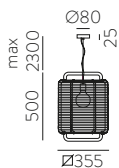

FINISH	LAMP	ON/OFF
350mm	■ ■		C39013NN
	■ ■	1xE27 LED	C39013NAR
	■ ■		C39013NAL
500mm	■ ■		C39015NN
	■ ■	1xE27 LED	C39015NAR
	■ ■		C39015NAL

FINISH | ■ ■ BLACK - TEXT. BLACK | NEGRO - NEGRO TEXT. ■ ■ SAND - TEXT. BLACK | ARENA - NEGRO TEXT. ■ ■ GREEN ALGAE - TEXT. BLACK | VERDE ALGA - NEGRO TEXT.

IP20 IK05 CUSTOM

POLYPROPYLENE - METAL | POLIPROPILENO - METAL