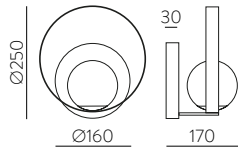

Wall

FINISH	WATT	LUM (Real)	SLIDE SWITCH (K)	CLASS	ON/OFF	TRIAC	DALI/PUSH
■	5W	370	▶ 2700 - 3000	⊕	A3815170O	A3815170ODT	✗
■					A3815170N	A3815170NDT	✗

Table Lamp