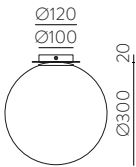

Ceiling 2	■				P39461800
		1xE27 LED	□	IP44	□
	● NEW ■				P3946180N