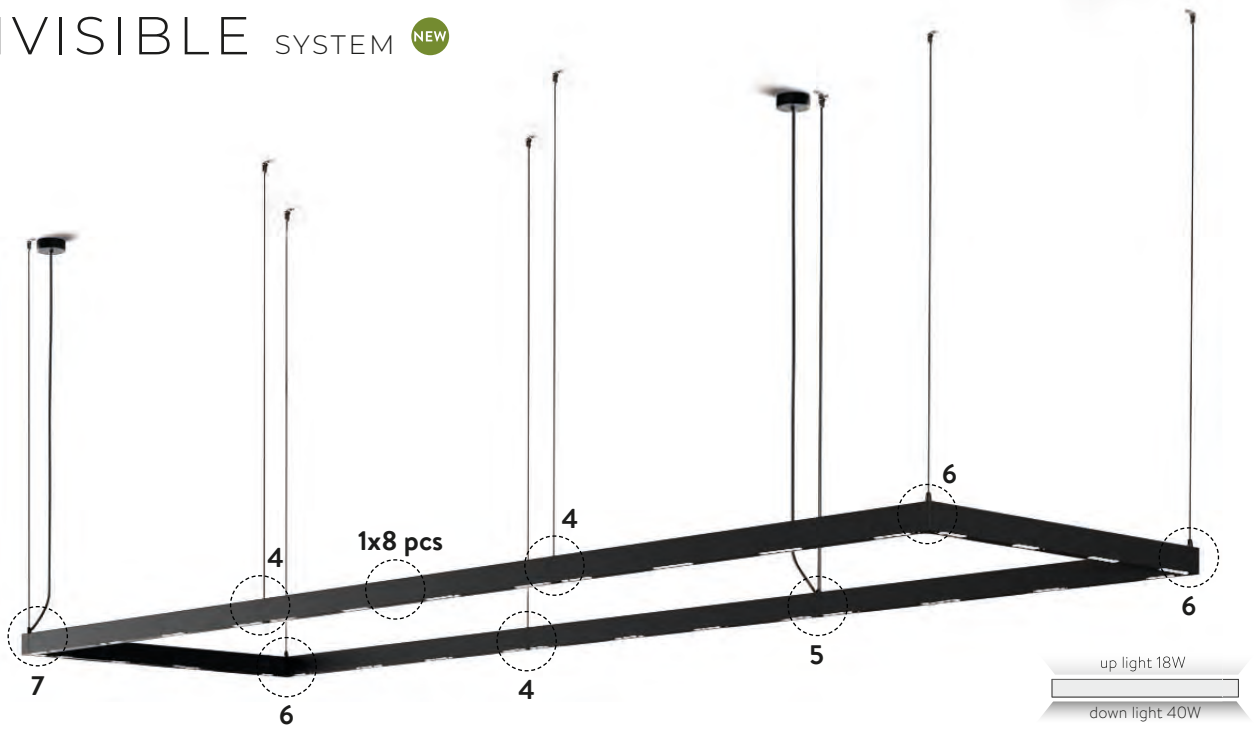

INVISIBLE SYSTEM NEW