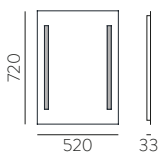

ON-OFF

FIXING

FINISH

WATT

LUM (Real)

K

CODE

23W

1618

3000

A1642900LB

IP44 IK00 CRI>90

CUSTOM

GLASS 4mm - METAL | CRISTAL 4mm - METAL