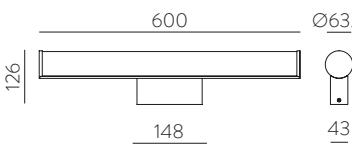

FINISH	WATT	LUM (Real)	SLIDE SWITCH (K)	ON/OFF	TRIAC	DALI/PUSH
■	19W	1780	▶ 3000 - 4000	A3298271C	✗	✗

FINISH | ■ CHROME - OPAL | CROMO - OPAL

IP44 IK06 CRI>90

Incl

MacAdam Steps3

L80B20 ≥50.000h

METAL - METHACRYLATE | METAL - METACRILATO