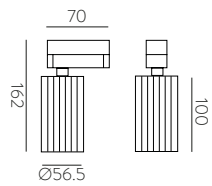

SEE PAG.
374-375

EXTENDED
FAMILY
Pag. 390-393

LED BULBS
Pag. 484

FINISH	LAMP	ON/OFF
□		T3951080B
■	1xGU10 LED	T3951080N
■		T3951080O

FINISH | □ WHITE | BLANCO

■ BLACK | NEGRO

■ TECHNICAL GOLD - BLACK | ORO TÉCNICO - NEGRO

⊕ IP20 IK06 350° 90° ALUMINIUM | ALUMINIO