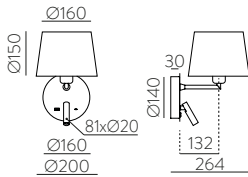

⊕ IP44 IK00 CRI>90 Incl

METAL - GLASS | METAL - CRISTAL

Wall Lamps

Apliques

STILO

LED BULBS | **COMPATIBLE SHADE**
Pag. 484 | Pag. 485

NEW Wall Reading Light

FINISH	LAMP	WATT	LUM (Real)	K	RAL	ON/OFF
■						A8202082N
□	1xE27 LED	3W	285	3000	✗	A8202082B
■						A8202082NSP
□	1xE27 LED	3W	285	3000	✗	A8202082BSP