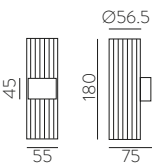

FINISH	LAMP	CLASS			ON/OFF
Wall 1L						A3951080B
		1xGU10 LED		350°	90°	A3951080N
						A3951080O
Wall 2L						A3951180B
		2xGU10 LED				A3951180N
						A3951180O

FINISH | TEXTURED WHITE | BLANCO TEXTURADO TEXTURED BLACK | NEGRO TEXTURADO TECHNICAL GOLD - BLACK | ORO TÉCNICO - NEGRO

IP20 IK06

ALUMINIUM | ALUMINIO