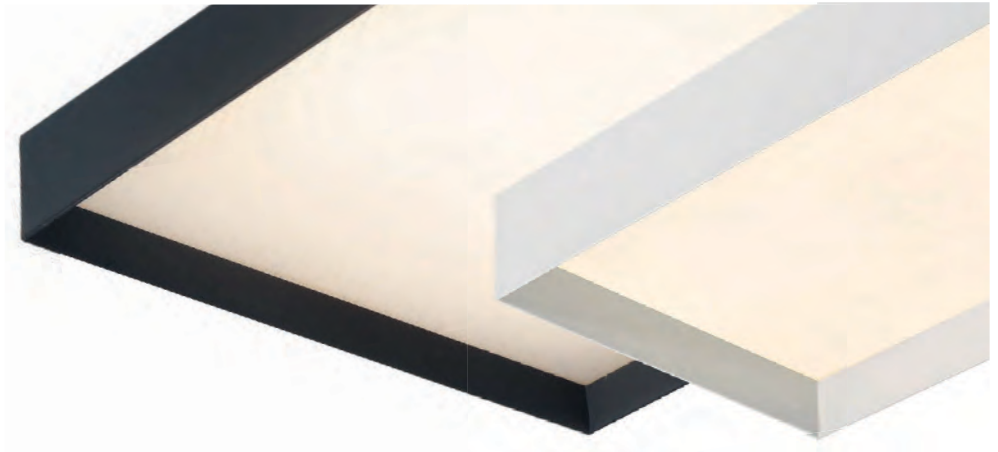

MUNICH ACCESSORIES

ACCESSORIES SEE PAGE: 486-493

REMOTE CONTROL			RECEIVER CODE		REMOTE CONTROL CODE
	Ø400				<u>MULTICANAL</u> XCONTROL01
	Ø600	✓	DALI ITEM CODE	+ XDRVPART008	
	Ø900				
	Ø1200				<u>MONOCANAL</u> XCONTROL021

MOTION SENSOR			CODE
	Ø400		
	Ø600	✓	ON/OFF ITEM CODE + 6DET009
	Ø900		
	Ø1200		

EMERGENCY FOR HANGING VERSIONS USE DALI KIT. | PARA VERSIONES COLGANTES USAR KIT DALI.

			1H 6BAT004		3H 6BAT005
	Ø400				
	Ø600	✓	ITEM CODE +	✓ External	or ✓ External
	Ø900				
	Ø1200				

RAL COLOUR			
	Ø400		
	Ø600	✓	WHITE ITEM CODE + RAL CODE
	Ø900		
	Ø1200		

PENDANT KIT		FINISH	ON/OFF	DALI	RAL
	↓ 1.5m (Ø100x20mm)	□	81CON3453B	81CON3453BDP	+ RAL CODE
		■	81CON3453N	81CON3453NDP	
	↓ 3m (Ø100x20mm)	□	81CON34531B	81CON34532BDP	+ RAL CODE
		■	81CON34531N	81CON34532NDP	
	↓ 3m (Ø180x25mm)	□	81FLO224T3CTB	81FLO224T3CTBDP	+ RAL CODE
		■	81FLO224T3CTN	81FLO224T3CTNDP	

FINISH | □ TEXTURED WHITE - OPAL | BLANCO TEXTURADO - OPAL ■ TEXTURED BLACK - OPAL | NEGRO TEXTURADO - OPAL