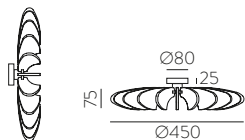

ROSA DEL DESIERTO

Design by Nacho Timón

LED BULBS
Pag. 484

Wall 450 mm

FINISH LAMP ON/OFF

■ 1xE27 LED A3912245N