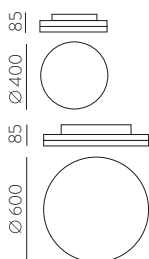

UPGRADE ANGUS

	FINISH	WATT	LUM (Real)	SLIDE SWITCH (K)	ON/OFF	TRIAC (*)	DALI/PUSH
400mm	□	34W	3290	▶ 2700 - 3000	P3979070B	P3979070BDT	P3979070BDP
	□	55W	5740	▶ 2700 - 3000	P3979170B	P3979170BDT	P3979170BDP
600mm	□	55W	5740	▶ 2700 - 3000	P3979170B	P3979170BDT	P3979170BDP
	□	55W	5740	▶ 2700 - 3000	P3979170B	P3979170BDT	P3979170BDP

ANGUS ACCESSORIES

ACCESSORIES SEE PAGE: 486-493

REMOTE CONTROL

RECEIVER CODE

REMOTE CONTROL CODE

CEILING							MULTICANAL XCONTROL001
PENDANT	✓	DALI ITEM CODE	+	XDRVPART008	+		MONOCANAL XCONTROL021

SMART CONTROL

CEILING	✓	CONSULT OUR SALES TEAM | CONSULTA A NUESTRO EQUIPO COMERCIAL					
PENDANT	✓	CONSULT OUR SALES TEAM | CONSULTA A NUESTRO EQUIPO COMERCIAL					

EMERGENCY (*) FOR HANGING VERSIONS USE DALI KIT. | PARA VERSIONES COLGANTES USAR KIT DALI.

				1H 6BAT004		3H 6BAT005
CEILING	✓	ITEM CODE	+	✓ External	or	✓ External
PENDANT	✓	ITEM CODE	+	✓ External	or	✓ External

PENDANT KIT

FINISH

ON/OFF-TRIAC

DALI

RAL

↓ 1.5m
(Ø100x20mm) □

K0002040B

K0002040BDP

+ RAL CODE

↓ 3m
(Ø100x20mm) □

K0002140B

K0002140BDP

+ RAL CODE

(*) TO BE USED EXCLUSIVELY WITH LED DIMMING SYSTEM AND ONLY ONE UNIT PER SYSTEM | USO EXCLUSIVO PARA REGULADORES LED Y MÁXIMO UNA UNIDAD POR REGULADOR.

FINISH | □ OPAL - WHITE | OPAL - BLANCO

PRODUCTS ON DEMAND - PRODUCTOS BAJO PEDIDO

IP20 IK07 CRI>90 **L80B10 ≥60.000h** METAL - ACRYLIC | METAL - ACRÍLICO