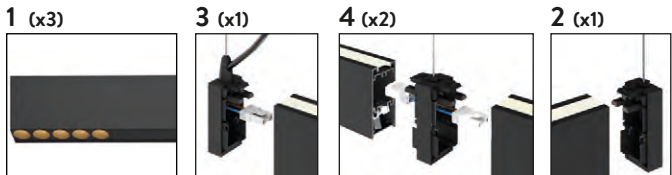

(*) Use one power supply led modules each 350W maximum | Usar una conexión a red cada máximo 350W