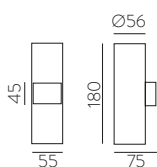

LED BULBS
Pag. 484

FINISH	LAMP	ON/OFF
□	2xGU10 LED	A37640B
■		A37640N

FINISH | □ TEXTURED WHITE | BLANCO TEXTURADO ■ TEXTURED BLACK | NEGRO TEXTURADO

⊕ IP20 IK06

ALUMINIUM | ALUMINIO