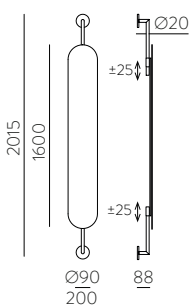

DRESSCODE

Lighting mirrors / Espejos iluminados

CUSTOM
Customize it | Personalízalo
(See pag. 329)

FIXING	FINISH	CODE

Wall - Wall

A10735R1036

FINISH | ■ MATT GOLD | ORO MATE (RAL 1036)

IK00 CUSTOM

GLASS 4mm - METAL | CRISTAL 4mm - METAL