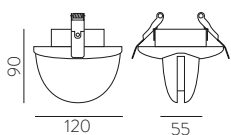

FINISH	WATT	LUM (Real)	K	ON/OFF	TRIAC	DALI/PUSH
□	7W	770	3000	E37310B	✗	✗

FINISH | □ TEXTURED WHITE | BLANCO TEXTURADO

☐ IP54 IK06 CRI>90
☐ incl
☐ 10°
☐ Ø95
☐ MacAdam Step≤3
L80B20 ≥50.000h

ALUMINIUM - ACRYLIC | ALUMINIO - ACRÍLICO