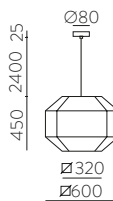

FINISH	LAMP	ON/OFF
450mm	☐	1xE27 LED	C3917481BN
	☐		C3917482BN
600mm	☐	1xE27 LED	C3917681BN
	☐		C3917682BN

MultiPack

MultiPack

FINISH | ☐ WHITE - BLACK | BLANCO - NEGRO

☐ PENDANT KIT WHITE | KIT COLGANTE BLANCO ☐ PENDANT KIT BLACK | KIT COLGANTE NEGRO

IP20 IK05 ☐ ☒ CUSTOM

COTTON - METAL | ALGODÓN - METAL