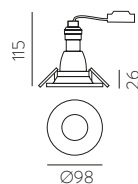

Technical Lighting / Iluminación técnica

ANTEA

LED BULBS
Pag. 484

FINISH	LAMP	ON/OFF
□	1xGU10 LED	E37880B
■		E37880N

FINISH | □ TEXTURED WHITE | BLANCO TEXTURADO ■ TEXTURED BLACK | NEGRO TEXTURADO

ALUMINIUM | ALUMINIO