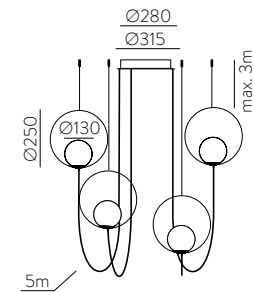

Pendant Lamp/4

■	4x5W	1480	▶ 2700 - 3000	⊕	C3815471O	C3815471ODT	C3815471ODP
■					C3815471N	C3815471INDT	C3815471NDP

Pendant Lamp/8