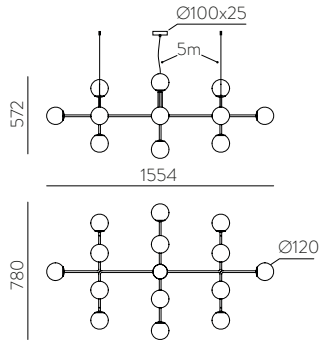

DORIS

Design by Nacho Timón

LED BULBS
Pag. 484

	FINISH	LAMP	CLASS	IP	ON/OFF	
Pendant Lamp XL						
	■					C382083O
		20xG9 LED	⊕	20	☐	
	NEW ■					C382083N
Pendant Lamp						
	■					C382082O
		8xG9 LED	⊕	20	☐	
	■					C382082N
Wall						
	■					A38201O
		1xG9 LED	☐	44	☐	
	■					A38201N
Table Lamp						
	■					S3820180O
		2xG9 LED	☐	20	☐	
	■					S3820180N
Floor Lamp						
	■					H3820180O
		2xG9 LED	☐	20	☐	
	■					H3820180N

Collections / Colecciones

FINISH | ■ ANTIQUE GOLD - OPAL | ORO VIEJO - OPAL

■ TEXTURED BLACK - OPAL | NEGRO TEXTURADO - OPAL

IK00

METAL - DOUBLE LAYER GLASS | METAL - CRISTAL DOBLE CAPA