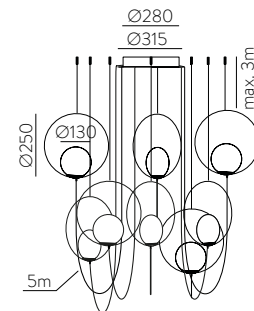

■	8x5W	2960	▶ 2700 - 3000	⊕	C3815871O	C3815871ODT	C3815871ODP
■					C3815871N	C3815871INDT	C3815871NDP

⊕ MINIMUM QTY REQUIRED 10 UNITS - CANTIDAD MÍNIMA REQUERIDA 10 UDS.

FINISH | ■ TEXTURED BLACK - OPAL | NEGRO TEXTURADO - OPAL ■ TECHNICAL GOLD - OPAL | ORO TÉCNICO - OPAL

IP20 IK00 CRI>90 L80B20 ≥50.000h

METAL - DOUBLE LAYER GLASS | METAL - CRISTAL DOBLE CAPA