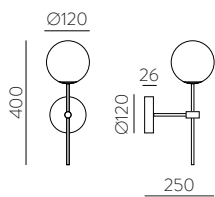

LED BULBS
Pag. 484

FINISH	LAMP	ON/OFF
■	1xG9 LED	A382010
■		A38201N

FINISH | ■ ANTIQUE GOLD - OPAL | ORO VIEJO - OPAL

■ TEXTURED BLACK - OPAL | NEGRO TEXTURADO - OPAL

METAL - DOUBLE LAYER GLASS | METAL - CRISTAL DOBLE CAPA