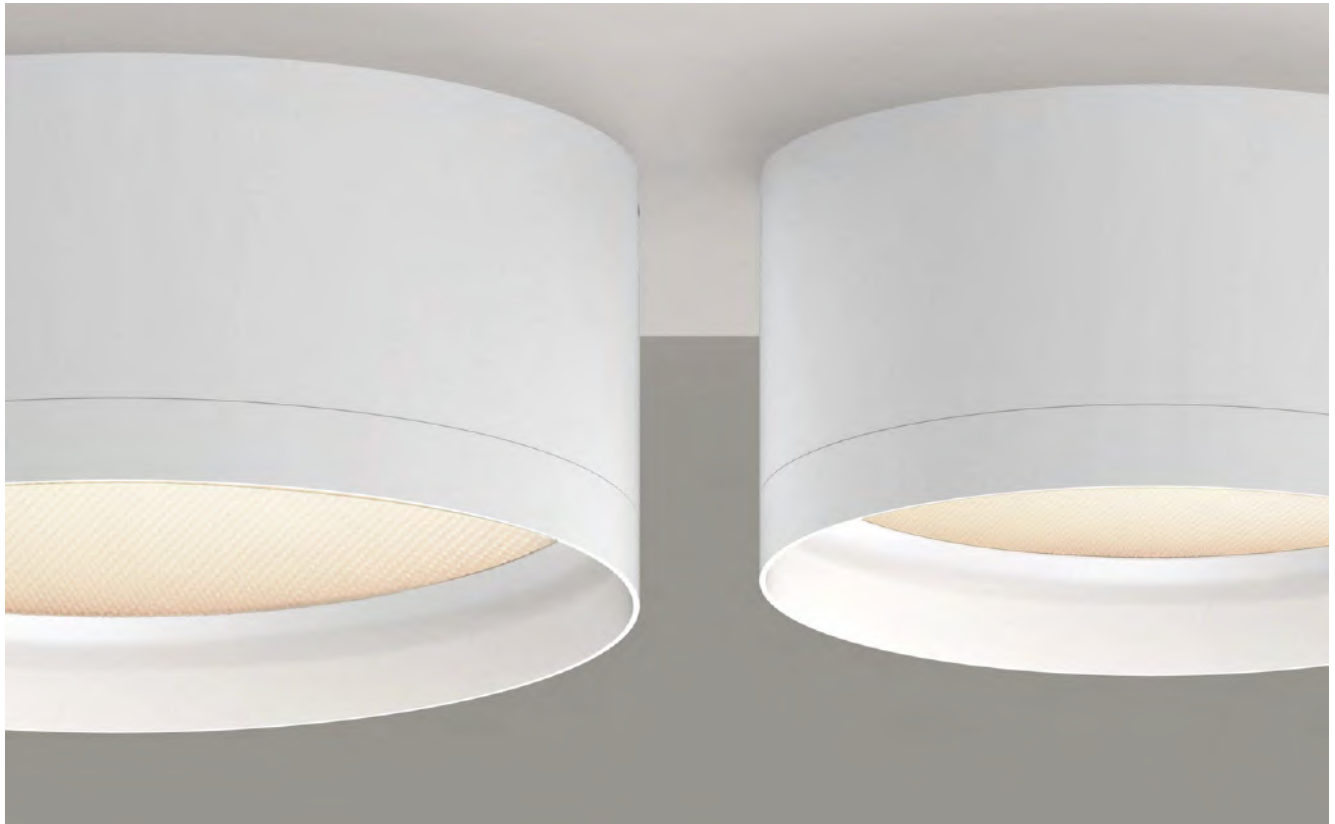

Technical Lighting / Iluminación técnica

ANY COLOUR AVAILABLE, MOQ OF 10 UNITS. CONSULT OUR SALES TEAM.
CUALQUIER COLOR DISPONIBLE, CANTIDAD MÍNIMA 10 UDS. CONSULTA A NUESTRO EQUIPO COMERCIAL.

PRISMATIC DIFUSSER

	FINISH	WATT	LUM (Real)	K	ON/OFF	TRIAC	DALI/PUSH
100mm							
	□	9W	1280	3000	P3987000B	P3987000BDT	P3987000BDP
	■				P3987000N	P3987000NDT	P3987000NDP
150mm							
	□	18W	2200	3000	P3987100B	P3987100BDT	P3987100BDP
	■				P3987100N	P3987100NDT	P3987100NDP
200mm							
	□	25W	3000	3000	P3987200B	P3987200BDT	P3987200BDP
	■				P3987200N	P3987200NDT	P3987200NDP

FINISH | □ TEXTURED WHITE | BLANCO TEXTURADO ■ TEXTURED BLACK | NEGRO TEXTURADO

IP44 IK06 CRI>90 incl 120° RAL MacAdam Step53 **L80B10 ≥60.000h** UGR<19 ALUMINIUM | ALUMINIO