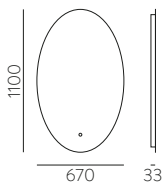

ON-OFF

FIXING

FINISH

WATT

LUM (Real)

K

CODE

49W

3458

3000

A940601LP

IP44 IK00 CRI>90

CUSTOM

GLASS 4mm - METAL | CRISTAL 4mm - METAL