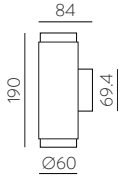

NEW LUX

①

②

③

④

	FINISH	WATT	LUM (Real)	K		ON/OFF	TRIAC	DALI/PUSH	
Wall 2L	■ ■	2x6W	1240	3000		A3989100NN		A3989100NNDP	
	■ ■					A3989100ON	×	A3989100ONDP	
Ceiling 60mm	■ ■	13W	1240	3000		P3989000NN		P3989000NNDP	
	■ ■					P3989000ON	×	P3989000ONDP	
Ceiling 115mm	■ ■	18W	2130	3000		P3989100NN		P3989100NNDP	
	■ ■					P3989100ON	×	P3989100ONDP	
Pendant Lamp	■ ■	13W	1240	3000		C3989000NN		C3989000NNDP	
	■ ■					C3989000ON	×	C3989000ONDP	

MINIMUM QTY REQUIRED 10 UNITS - CANTIDAD MÍNIMA REQUERIDA 10 UDS.

FINISH | ■ ■ TEXTURED BLACK - BLACK | NEGRO TEXTURADO - NEGRO ■ ■ TEXTURED GOLD - BLACK | ORO TEXTURADO - NEGRO

IP20 IK06 CRI>90

L80B10 ≥60.000h

UGR<16

ALUMINIUM | ALUMINIO