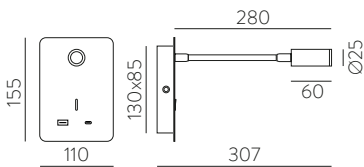

SENDA UPGRADE

Wall lamps / Apliques

FINISH	WATT	LUM (Real)	K	ON/OFF	TRIAC	DALI/PUSH
□	3W	285	3000	A3835001B	✗	✗
■				A3835001N		

USB output: 5V-2A

FINISH | □ TEXTURED WHITE | BLANCO TEXTURADO ■ TEXTURED BLACK | NEGRO TEXTURADO

IP20
IK04
CRI>90
incl
USB type A
USB type C
Visual Comfort
MacAdam Step ≤ 3
L80B20 ≥ 50.000 h
METAL | METAL