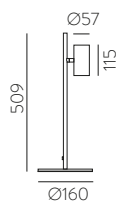

FINISH	LAMP	CLASS				ON/OFF
Table 1L	□	1xGU10 LED	□	350°	-		S3874080B
	■						S3874080N
Floor 2L	□	2xGU10 LED	□	350°	-		H3874080B
	■						H3874080N

FINISH | □ TEXTURED WHITE | BLANCO TEXTURADO ■ TEXTURED BLACK | NEGRO TEXTURADO

IP20 IK06

ALUMINIUM | ALUMINIO