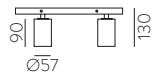

LED BULBS
Pag. 484