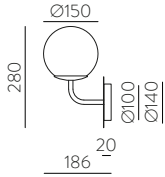

PARMA UPGRADE

LED BULBS
Pag. 484

Collections / Colecciones

	FINISH	LAMP	CLASS	IP	ON/OFF
Wall 1	■				A39461800
		1xE27 LED	□	IP44	□
	● NEW ■				A3946180N