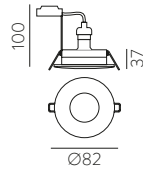

LED BULBS
Pag. 484