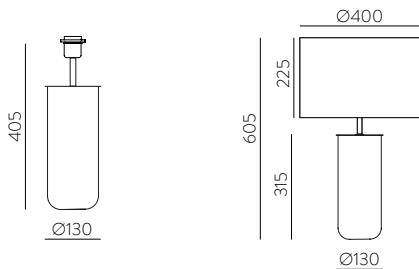

FINISH	LAMP	COMPATIBLE SHADE	ON/OFF
☐		1xE27 LED	✓	S8194B
☒		1xE27 LED	✓	S8194N
☐		1xE27 LED	✗	S8194BSP
☒		1xE27 LED	✗	S8194NSP

FINISH | ☐ TEXTURED OYSTER (RAL 1013) - TECHNICAL GOLD | BLANCO PERLA TEXTURADO (RAL 1013) - ORO TÉCNICO

☒ TEXTURED BLACK - TECHNICAL GOLD | NEGRO TEXTURADO - ORO TÉCNICO

☐ WHITE SHADE | PANTALLA BLANCA

☐ IP20 IK04 ☐ ☒ CUSTOM

METAL - COTTON | METAL - ALGODÓN