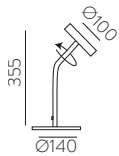

CORVUS

Wall

FINISH	WATT	LUM (Real)	K	CLASS	IP	ON/OFF	TRIAC	DALI/PUSH
RAL ■	7.5W	675	3000	⊕	IP54	-	A3945001N	A3945000NDT A3945000NDP

Table Lamp

■	4.2W	530	3000	□	IP20	355°	S3945000N	✗ ✗

Floor Lamp

■	7.5W	675	3000	□	IP20	355°	H3945000N	✗ ✗

Ceiling 6L

■	42W	3660	3000	⊕	IP20	-	P3945000N	✗ ✗

Pendant 1L

■	7.5W	675	3000	⊕	IP20	-	C3945000N	✗ ✗

Collections / Colecciones

ANY COLOUR AVAILABLE, MOQ OF 10 UNITS. CONSULT OUR SALES TEAM.
CUALQUIER COLOR DISPONIBLE, CANTIDAD MÍNIMA 10 UDS. CONSULTA A NUESTRO EQUIPO COMERCIAL.

FINISH | ■ TEXTURED BLACK - OPAL | NEGRO TEXTURADO - OPAL

MINIMUM QTY REQUIRED 10 UNITS - CANTIDAD MÍNIMA REQUERIDA 10 UDS.

IK03 CRI>90 L80B20 ≥50.000h

ALUMINUM | ALUMINIO