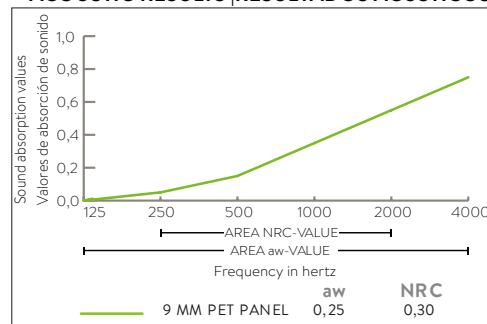

COLOUR CARD ACOUSTIC PANEL | CARTA COLOR PANEL ACÚSTICO

Additional information / Información adicional

32 | OFF WHITE 9 MM	20 | WHITE 9 MM	88 | SNOW 9 MM	12 | SILVER GRE 9 MM	40 | COOL GREY 9 MM	16 | GREY 9 MM	23 | DARK GREY 9 MM
03 | ANTRACITE 9 MM	09 | BLACK 9 MM	58 | LIGHT CAMEL 9 MM	22 | DARK CAMEL 9 MM	39 | LIGHT OAK 9 MM	65 | COPPER 9 MM	83 | GOLD 9 MM
53 | BROWN 9 MM	13 | TERRA 9 MM	24 | CHERRY 9 MM	25 | RED 9 MM	43 | LIME 9 MM	51 | APPLE GREEN 9 MM	19 | GREEN 9 MM
57 | PETROL 9 MM	48 | OLIVE 9 MM	26 | MIDNIGHT GREEN 9 MM	05 | YELLOW 9 MM	06 | VANILLE 9 MM	17 | BLUSH 9 MM	56 | ORANGE 9 MM
41 | PURPLE 9 MM	14 | LIGHT BLUE 9 MM	27 | MIDDLE BLUE 9 MM	01 | DARK BLUE 9 MM	38 | MIDNIGHT B 9 MM		

NUMBER OF RECYCLED PET BOTTLES PER M2
NÚMERO DE BOTELLAS PET RECICLADAS POR M2

RECYCLED PET-BOTTLES
BOTELLAS PET RECICLADAS

LIGHTWEIGHT PRODUCT
PRODUCTO LIGERO

TECHNICAL SPECIFICATIONS | ESPECIFICACIONES TÉCNICAS

MATERIAL | MATERIAL:

- 60% RECYCLED PET | PET RECICLADO
- 40% VIRGIN PET | PET VIRGEN

FIRE BEHAVIOR | RESISTENCIA AL FUEGO

- EN 13501-1

PRODUCT INFORMATION | INFORMACIÓN DEL PRODUCTO

THICKNESS | ESPESOR 9MM

TOLERANCE | TOLERANCIA +/- 0,5 MM

WEIGHT | PESO 1,9 KG/M2

DENSITY | DENSIDAD 210 KG/M3

ACOUSTIC RESULTS | RESULTADOS ACÚSTICOS