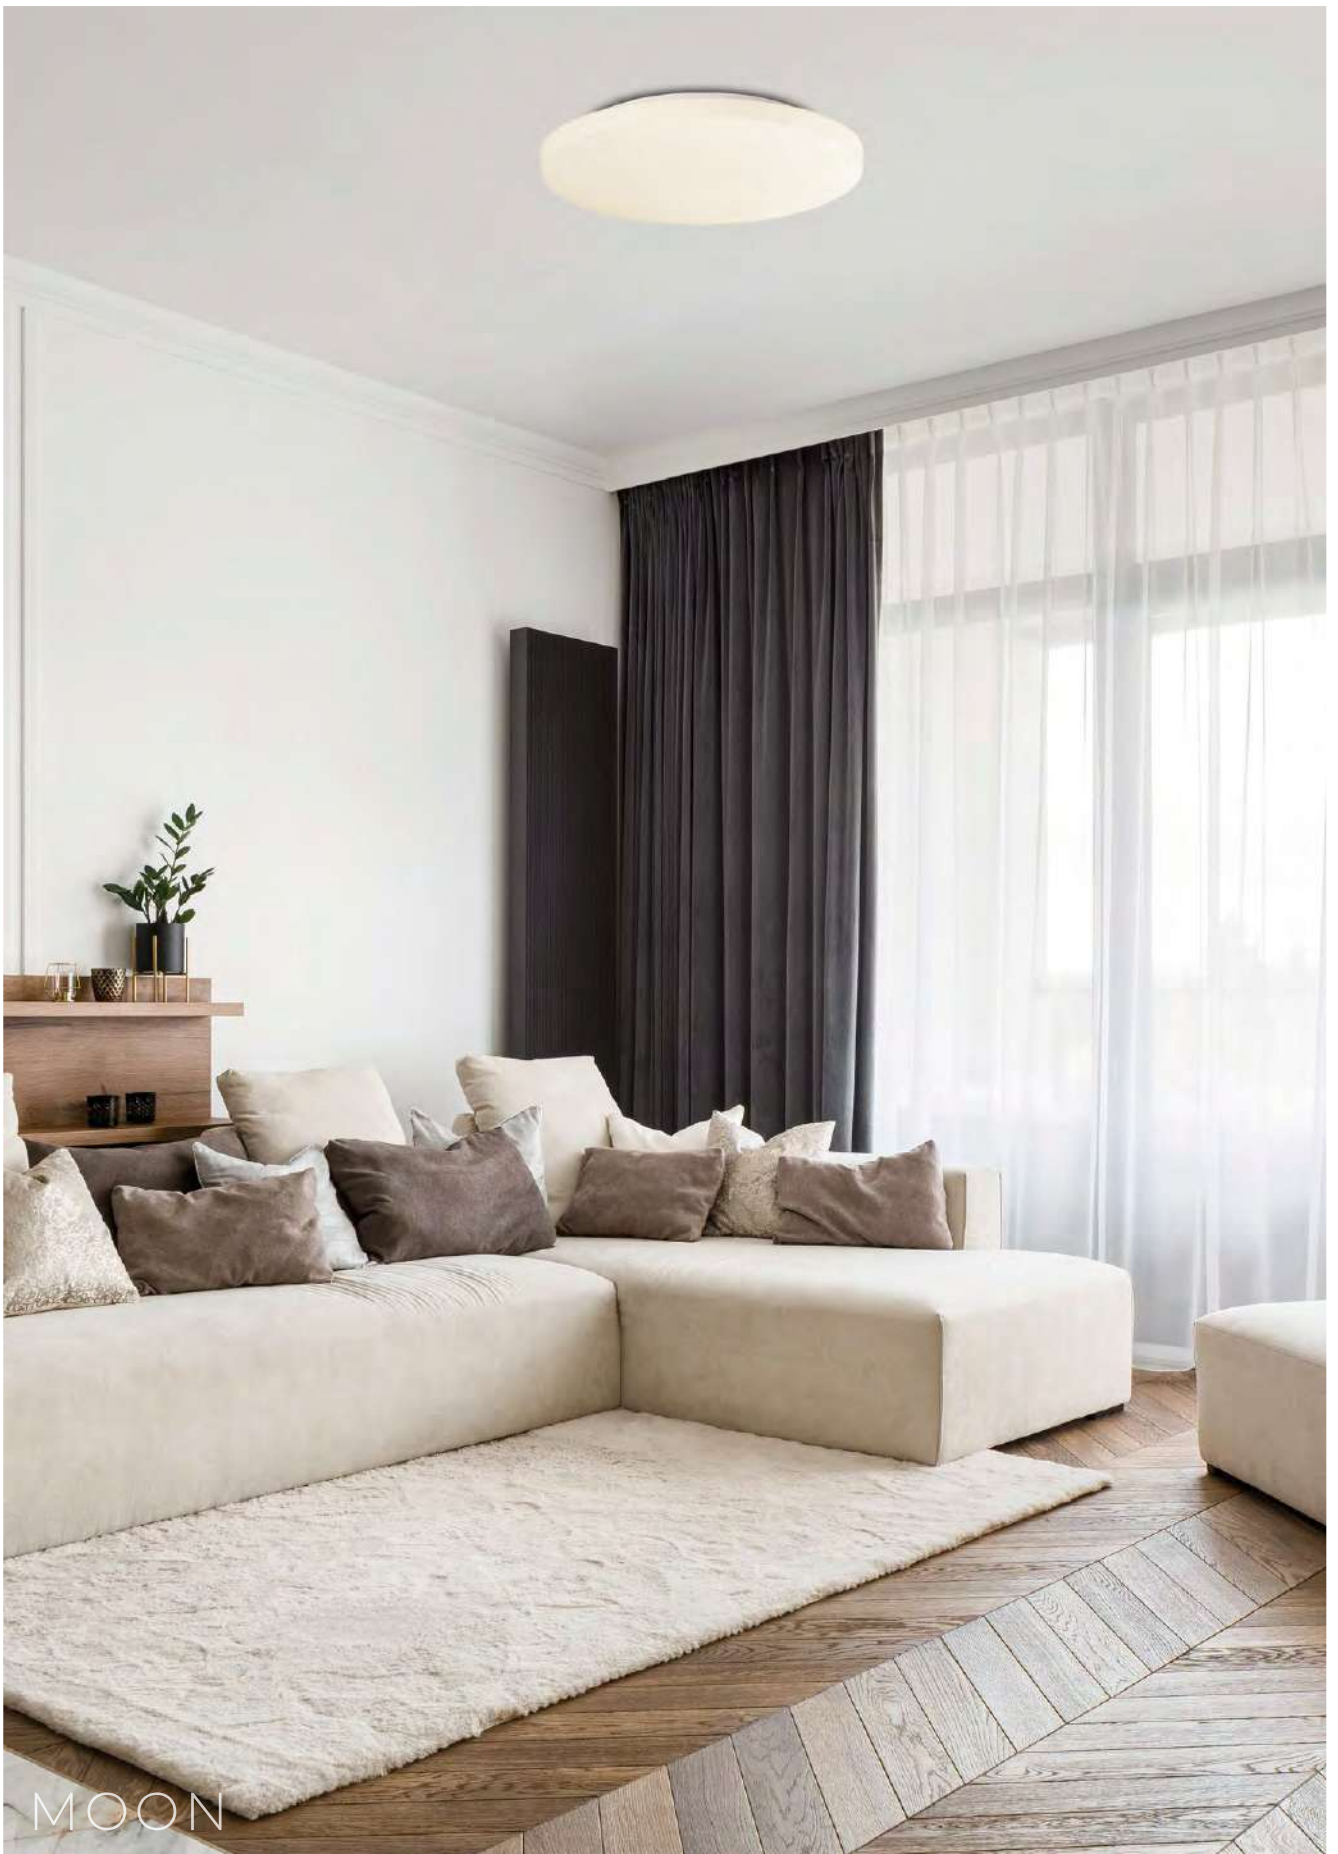

MOON

SLIDE SWITCH

K SELECTOR

2700K 3000K

LED BULBS
Pag. 484

	FINISH	LAMP	WATT	LUM (Real)	SLIDE SWITCH (K)	ON/OFF	TRIAC (*)	DALI/PUSH
 Ø190	□	1xG9 LED	-	-	-	P09691OP	✗	✗
	□	-	10W	1100	▶ 2700 - 3000	P0969070OP	✗	✗
 Ø280	□	2xE27 LED	-	-	-	P09692OP	✗	✗
	□	-	18W	1890	▶ 2700 - 3000	P0969170OP	✗	✗
 Ø350	□	2xE27 LED	-	-	-	P09693OP	✗	✗
	□	-	24W	2520	▶ 2700 - 3000	P0969270OP	P0969270OPDT	P0969270OPDP
 Ø500	□	3xE27 LED	-	-	-	P09697OP	✗	✗
	□	-	36W	4000	▶ 2700 - 3000	P0969370OP	P0969370OPDT	P0969370OPDP