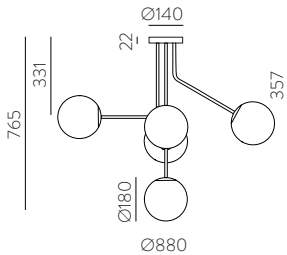

PARMA UPGRADE

LED BULBS
Pag. 484

Collections / Colecciones

	FINISH	LAMP	CLASS	IP	ON/OFF
Wall 1	■				A39461800
		1xE27 LED	□	IP44	□
	● NEW ■				A3946180N

Wall 2	■				A39460800
		1xE27 LED	□	IP44	□
	■				A3946080N

Ceiling 1	■				P39460800
		1xE27 LED	□	IP44	□
	■				P3946080N

Ceiling 2	■				P39461800
		1xE27 LED	□	IP44	□
	● NEW ■				P3946180N

Lamp 5	■				C39462800
		5xE27 LED	⊕	IP20	□
	● NEW ■				C3946280N

FINISH | ■ MATT ANTIQUE GOLD - OPAL | ORO VIEJO MATE - OPAL ■ BLACK - OPAL | NEGRO - OPAL

IK00

METAL - DOUBLE LAYER GLASS | METAL - CRISTAL DOBLE CAPA