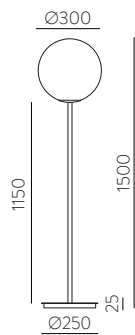

Floor Lamp	■				H39461800
		1xE27 LED	□	IP20	□
	● NEW ■				H3946180N

Collections / Colecciones

FINISH | ■ MATT ANTIQUE GOLD - OPAL | ORO VIEJO MATE - OPAL ■ BLACK - OPAL | NEGRO - OPAL

IK00

METAL - DOUBLE LAYER GLASS | METAL - CRISTAL DOBLE CAPA