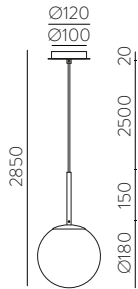

LED BULBS
Pag. 484

	FINISH	LAMP	CLASS	IP	ON/OFF
Pendant Lamp 18	■				C39460800
		1xE27 LED	□	IP44	□
	● NEW ■				C3946080N