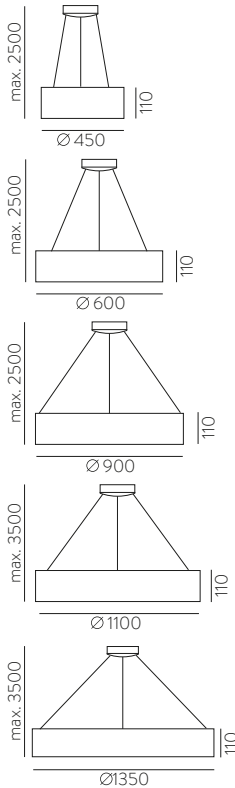

DILGA

Ceiling lamps / Iluminación de techo

	FINISH	WATT	LUM (Real)	SLIDE SWITCH (K)	ON/OFF	TRIAC (*)	DALI/PUSH	CASAMBI
450mm	☐				C3450170B	C3450170BDT	C3450170BDP	C3450170BCA
	☐	27W	2100	▶ 2700 - 3000				
600mm	☐				C3450270B	C3450270BDT	C3450270BDP	C3450270BCA
	☐	48W	3730	▶ 2700 - 3000				
900mm	☐				C3450470B	C3450470BDT	C3450470BDP	C3450470BCA
	☐	126W	9800	▶ 2700 - 3000				
1100mm	☐				C3450570B	C3450570BDT	C3450570BDP	C3450570BCA
	☐	144W	11200	▶ 2700 - 3000				
1350mm	☐				C3450670B	C3450670BDT	C3450670BDP	C3450670BCA
	☐	168W	13100	▶ 2700 - 3000				

(*) TO BE USED EXCLUSIVELY WITH LED DIMMING SYSTEM AND ONLY ONE UNIT PER SYSTEM | USO EXCLUSIVO PARA REGULADORES LED Y MÁXIMO UNA UNIDAD POR REGULADOR.

PRODUCTS ON DEMAND [CASAMBI ACCESSORIES SEE PAG. 486-488] - PRODUCTOS BAJO PEDIDO [ACCESORIOS CASAMBI VER PAG. 486-488]

FINISH | ☐ TEXTURED WHITE - OPAL | BLANCO TEXTURADO - OPAL ☐ TEXTURED BLACK - OPAL | NEGRO TEXTURADO - OPAL

IP20 IK06 CRI>90

Incl

L80B10 ≥60.000h

UGR<19

METAL - ACRYLIC | METAL - ACRÍLICO