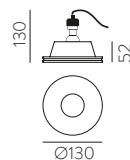

PLASTER | ESCAYOLA

Technical Lighting / Iluminación técnica

GAMMA

TRIMLESS

LED BULBS
Pag. 484

FINISH	LAMP	ON/OFF
□	1xGU10 LED	E34091B

FINISH | □ WHITE | BLANCO

PLASTER | ESCAYOLA