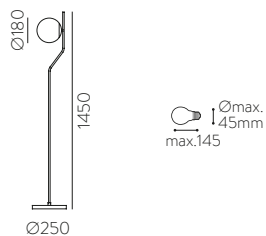

FINISH | ■ BLACK - OPAL | NEGRO - OPAL ■ MATT ANTIQUE GOLD - OPAL | ORO VIEJO MATE - OPAL

METAL - DOUBLE LAYER GLASS | METAL - CRISTAL DOBLE CAPA