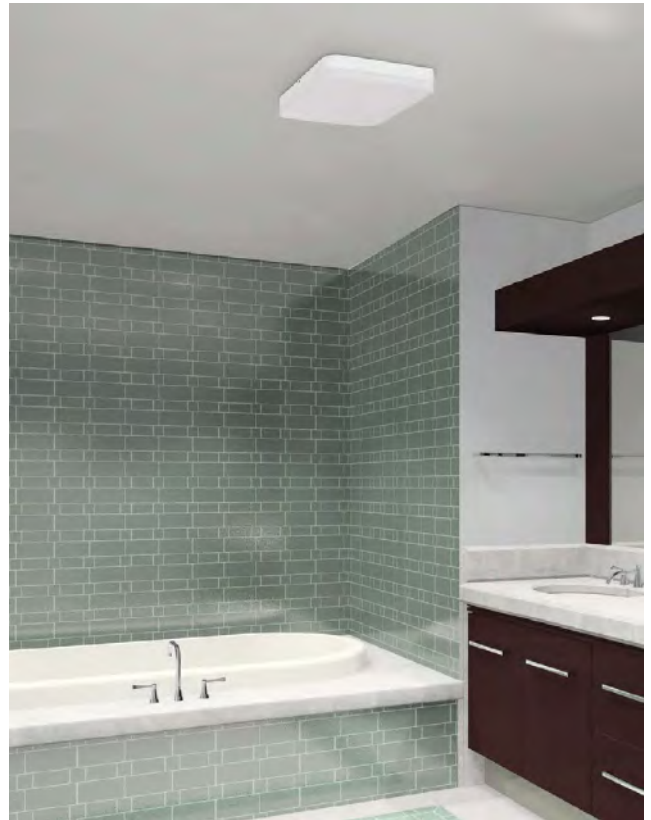

FINISH | □ WHITE | BLANCO

IP54 IK07 CRI>90 incl MacAdam Step ≤ 3 **L80B20** ≥ 50.000 h

ACRYLIC | ACRÍLICO

SQUARE

SQUARE

Ceiling lamps / Iluminación de techo

AVAILABLE IN 2 VERSIONS
ON-OFF & MOTION SENSOR
(WITH LIGHT TEMPERATURE DIP SWITCH)