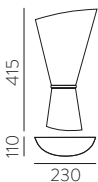

PERLA

Wall lamps / Apliques

BOTH DECORATIONS INCLUDED | AMBAS DECORACIONES INCLUIDAS

LED BULBS
Pag. 484

FINISH

LAMP

ON/OFF

2xE27 LED

A30201OP

FINISH | ■ OPAL - CHROME | OPAL - CROMO ■ OPAL - OLD GOLD | OPAL - ORO VIEJO

DOUBLE LAYER GLASS - METAL | CRISTAL DOBLE CAPA - METAL