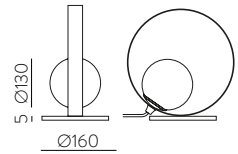

■	5W	370	▶ 2700 - 3000	⊕	S3815170O	✗	✗
■					S3815170N	✗	✗

Pendant Lamp/1