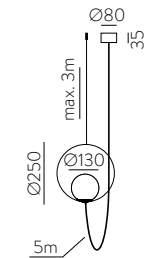

■	5W	370	▶ 2700 - 3000	⊕	C3815171O	C3815171ODT	✗
■					C3815171N	C3815171INDT	✗