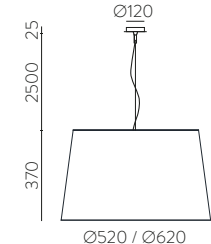

Pendant Ø620mm

■			C8202180N
NEW □	1xE27 LED	✓	C8202180B

FINISH | ■ TEXTURED BLACK | NEGRO TEXTURADO □ TEXTURED WHITE | BLANCO TEXTURADO □ WHITE SHADE | PANTALLA BLANCA

IP20 IK05 CUSTOM RAL METAL - COTTON | METAL - ALGODÓN