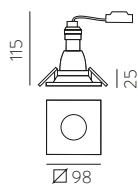

DORO

LED BULBS
Pag. 484

FINISH	LAMP	ON/OFF
□	1xGU10 LED	E37890B
■		E37890N