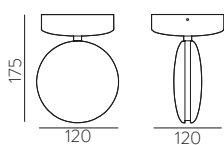

Technical Lighting / Iluminación técnica