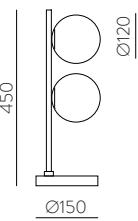

DORIS

Design by Nacho Timón

LED BULBS
Pag. 484

	FINISH	LAMP	CLASS	IP	ON/OFF	
Pendant Lamp XL						
	■					C382083O
		20xG9 LED	⊕	20	☐	
	NEW ■					C382083N
Pendant Lamp						
	■					C382082O
		8xG9 LED	⊕	20	☐	
	■					C382082N
Wall						
	■					A38201O
		1xG9 LED	☐	44	☐	
	■					A38201N
Table Lamp						
	■					S3820180O
		2xG9 LED	☐	20	☐	
	■					S3820180N
Floor Lamp						
	■					H3820180O
		2xG9 LED	☐	20	☐	
	■					H3820180N

Collections / Colecciones

FINISH | ■ ANTIQUE GOLD - OPAL | ORO VIEJO - OPAL

■ TEXTURED BLACK - OPAL | NEGRO TEXTURADO - OPAL

IK00

METAL - DOUBLE LAYER GLASS | METAL - CRISTAL DOBLE CAPA