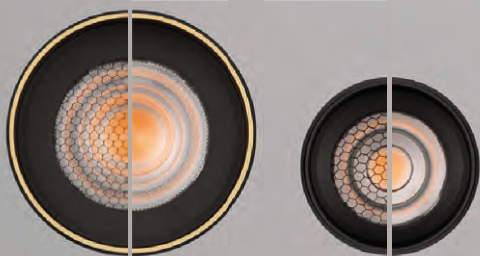

Removable honey comb diffuser included | Difusor panel de abeja extraíble incluido