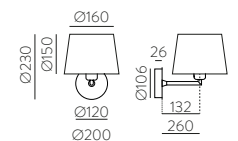

FINISH	LAMP	WATT	LUM (Real)	K	RAL	ON/OFF
■						A8202082N
□	1xE27 LED	3W	285	3000	✗	A8202082B
■						A8202082NSP
□	1xE27 LED	3W	285	3000	✗	A8202082BSP

USB output: 5V-2A

FINISH | ■ TEXTURED BLACK | NEGRO TEXTURADO □ TEXTURED WHITE | BLANCO TEXTURADO □ WHITE SHADE | PANTALLA BLANCA

IP20 IK05 CRI>90 incl USB type A USB type C Visual Comfort MacAdam Step=3 **L80B20 ≥50.000h** METAL - COTTON | METAL - ALGODÓN

Collections / Colecciones

Wall

FINISH	LAMP	RAL	ON/OFF
■			A8202080N
NEW □	1xE27 LED	✓	A8202080B
■			A8202080NSP
NEW □	1xE27 LED	✓	A8202080BSP