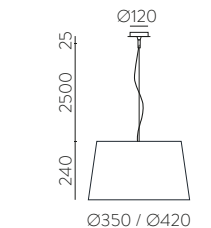

Pendant Ø420mm

■			C8202080N
NEW □	1xE27 LED	✓	C8202080B