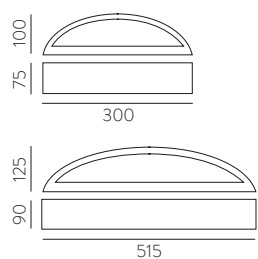

ALBA

Wall lamps / Apliques

LED BULBS
Pag. 484

FINISH	LAMP	ON/OFF
□	1xE14 LED	A33861B
□	2xE14 LED	A33863B

FINISH | □ MATT WHITE | BLANCO MATE

PLASTER - GLASS | ESCAYOLA - CRISTAL