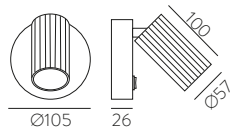

FINISH	LAMP	CLASS			ON/OFF
1 | Wall 1L	☐					A3951080B
	☒	1xGU10 LED		-		A3951080N
	☒					A3951080O
2 | Wall 2L	☐					A3951180B
	☒	2xGU10 LED		-		A3951180N
	☒					A3951180O
3 | Ceiling 1L	☐					P3951080B
	☒	1xGU10 LED		-		P3951080N
	☒					P3951080O
4 | Spot 1L	☐					P3951180B
	☒	1xGU10 LED		-		P3951180N
	☒					P3951180O
5 | Spot Recessed 1L	☐					E3951080B
	☒	1xGU10 LED		Ø44		E3951080N
	☒					E3951080O
6 | Track 1L (3-PHASE)	☐					T3951080B
	☒	1xGU10 LED		-		T3951080N
	☒					T3951080O
7 | Round Ceiling 3L	☐					P3951280B
	☒	3xGU10 LED		-		P3951280N
	☒					P3951280O
8 | Square Ceiling 3L	☐					P3951380B
	☒	3xGU10 LED		-		P3951380N
	☒					P3951380O
9 | Square Ceiling 4L	☐					P3951480B
	☒	4xGU10 LED		-		P3951480N
	☒					P3951480O
10 | Pendant 1L	☐					C3951080B
	☒	1xGU10 LED		-		C3951080N
	☒					C3951080O

FINISH | ☐ WHITE | BLANCO ☒ BLACK | NEGRO ☒ TECHNICAL GOLD - BLACK | ORO TÉCNICO - NEGRO

IP20 IK06

ALUMINIUM | ALUMINIO

Technical Lighting / Iluminación técnica