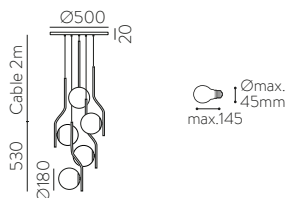

FINISH | ■ BLACK - OPAL | NEGRO - OPAL ■ MATT ANTIQUE GOLD - OPAL | ORO VIEJO MATE - OPAL

METAL - DOUBLE LAYER GLASS | METAL - CRISTAL DOBLE CAPA