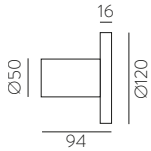

CORVUS

Wall

FINISH	WATT	LUM (Real)	K	CLASS	IP	ON/OFF	TRIAC	DALI/PUSH
RAL ■	7.5W	675	3000	⊕	IP54	-	A3945001N	A3945000NDT A3945000NDP