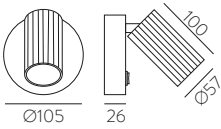

FINISH	LAMP	CLASS			ON/OFF
Wall 1L						A3951080B
		1xGU10 LED		350°	90°	A3951080N
						A3951080O
Wall 2L						A3951180B
		2xGU10 LED				A3951180N
						A3951180O

FINISH | TEXTURED WHITE | BLANCO TEXTURADO TEXTURED BLACK | NEGRO TEXTURADO TECHNICAL GOLD - BLACK | ORO TÉCNICO - NEGRO

IP20 IK06

ALUMINIUM | ALUMINIO