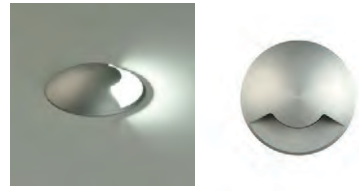

Recessed	FINISH	LAMP	ON/OFF
1 Direction	■	1xGU10 LED	E2065080IN