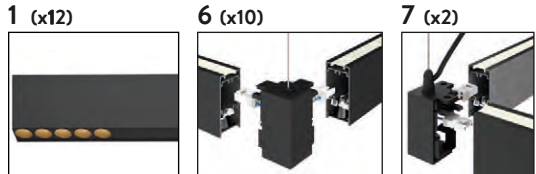

INVISIBLE SYSTEM NEW

Technical Lighting / Iluminación técnica

(*)

(*)

(*) Use one power supply led modules each 350W maximum | Usar una conexión a red cada máximo 350W