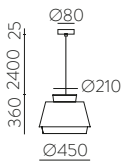

LED BULBS
Pag. 484

		FINISH	LAMP	ON/OFF
450mm	☐	☐☐	1xE27 LED	C391642BLI
		☐☐		C391642ARLI
		☐☐		C391642VELI
	☐	☐☐		C39164BBLI
		☐☐		C39164ARLI
		☐☐		C39164VELI
600mm	☐	☐☐	1xE27 LED	C391662BLI
		☐☐		C391662ARLI
		☐☐		C391662VELI
	☐	☐☐		C39166BBLI
		☐☐		C39166ARLI
		☐☐		C39166VELI

FINISH | ☐☐ WHITE - WHITE | BLANCO - BLANCO | ☐☐ WHITE - SAND | BLANCO - ARENA | ☐☐ WHITE - GREEN | BLANCO - VERDE | ☐ WHITE | BLANCO | ☐ BLACK | NEGRO

⊕ IP20 IK05 | ☐ | ☒ | CUSTOM

☐ COTTON / LINEN - METAL | ALGODÓN / LINO - METAL