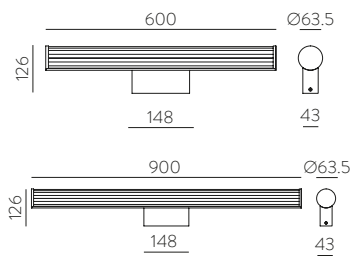

FINISH	WATT	LUM (Real)	SLIDE SWITCH (K)	ON/OFF	TRIAC	DALI/PUSH
60mm	■	19W	1780	3000-4000	A3991070C	✗	✗
90mm	■	22W	2050	3000-4000	A3991170C	✗	✗

FINISH | ■ CHROME - OPAL | CROMO - OPAL

IP44
IK06
CRI>90
Incl
MacAdam Step≤3
L80B20 ≥50.000h
ALUMINIUM - METAL - PMMA | ALUMINIO - METAL - PMMA