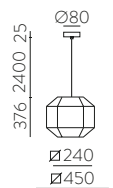

FINISH	LAMP	ON/OFF
450mm	☐	1xE27 LED	C3917481BN
	☐		C3917482BN
600mm	☐	1xE27 LED	C3917681BN
	☐		C3917682BN

MultiPack

MultiPack

FINISH | ☐ WHITE - BLACK | BLANCO - NEGRO

☐ PENDANT KIT WHITE | KIT COLGANTE BLANCO ☐ PENDANT KIT BLACK | KIT COLGANTE NEGRO

IP20 IK05 ☐ ☒ CUSTOM

COTTON - METAL | ALGODÓN - METAL