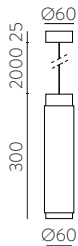

NEW LUX

①

②

③

④

	FINISH	WATT	LUM (Real)	K		ON/OFF	TRIAC	DALI/PUSH	
Wall 2L	■ ■	2x6W	1240	3000		A3989100NN		A3989100NNDP	
	■ ■					A3989100ON	×	A3989100ONDP	
Ceiling 60mm	■ ■	13W	1240	3000		P3989000NN		P3989000NNDP	
	■ ■					P3989000ON	×	P3989000ONDP	
Ceiling 115mm	■ ■	18W	2130	3000		P3989100NN		P3989100NNDP	
	■ ■					P3989100ON	×	P3989100ONDP	
Pendant Lamp	■ ■	13W	1240	3000		C3989000NN		C3989000NNDP	
	■ ■					C3989000ON	×	C3989000ONDP	

MINIMUM QTY REQUIRED 10 UNITS - CANTIDAD MÍNIMA REQUERIDA 10 UDS.

FINISH | ■ ■ TEXTURED BLACK - BLACK | NEGRO TEXTURADO - NEGRO ■ ■ TEXTURED GOLD - BLACK | ORO TEXTURADO - NEGRO

IP20 IK06 CRI>90

L80B10 ≥60.000h

UGR<16

ALUMINIUM | ALUMINIO