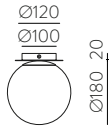

Ceiling 1	■				P39460800
		1xE27 LED	□	IP44	□
	■				P3946080N