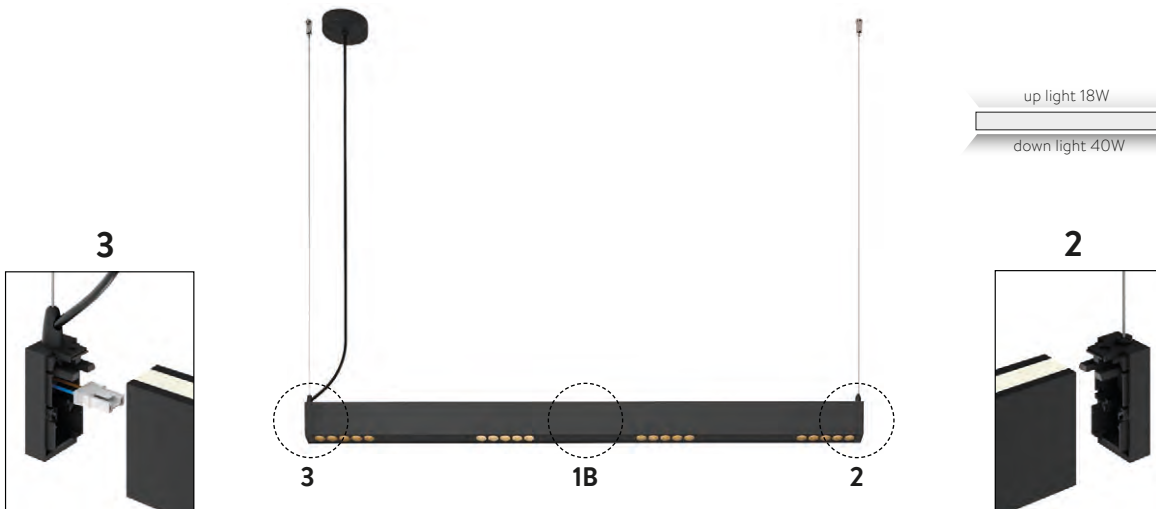

(*) Use one power supply led modules each 350W maximum | Usar una conexión a red cada máximo 350W