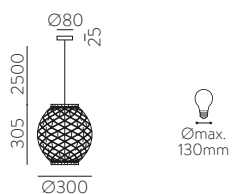

LED max.
130mm

FINISH

LAMP

ON/OFF

C3928082NA

1xE27 LED

C3928081NA

MultiPack

FINISH | NATURAL RAFFIA | RAFIA NATURAL

PENDANT KIT WHITE | KIT COLGANTE BLANCO PENDANT KIT BLACK | KIT COLGANTE NEGRO

IP20 IK05

DRIED WATER HYACINTH - METAL | JACINTO ACUÁTICO SECO - METAL