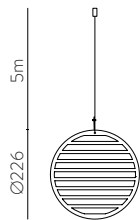

Circle	FINISH	CODE
	■	K0001040O
	■	K0001040N
Square	FINISH	CODE
	■	K0001140O
	■	K0001140N
Diamond	FINISH	CODE
	■	K0001240O
	■	K0001240N

FINISH | ■ MATT ANTIQUE GOLD | ORO VIEJO MATE ■ MATT BLACK | NEGRO MATE

METAL | METAL

Collections / Colecciones