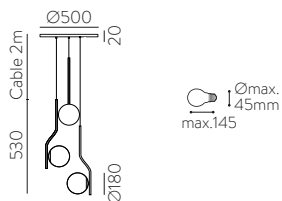

FINISH | ■ BLACK - OPAL | NEGRO - OPAL ■ MATT ANTIQUE GOLD - OPAL | ORO VIEJO MATE - OPAL

METAL - DOUBLE LAYER GLASS | METAL - CRISTAL DOBLE CAPA