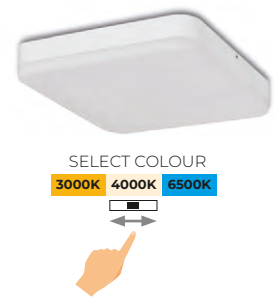

1. ON-OFF

2. SENSOR

- Motion sensor / Sensor de movimiento
- 5s-30min. Hold time / Tiempo de espera
- 1-6m. Detection zone max. / Zona de detección máx.
- 10 - 2000 lux Light sensor / Sensor de luminosidad
- 6 m. max. Mounting height / Altura de montaje
- ON / OFF Automatic On/Off / Encendido automático

FINISH	WATT	LUM (Real)	K	1. ON/OFF	2. SENSOR
□	24W	1989	3000 - 4000 - 6500	P351213B	P351213BMS

FINISH | □ WHITE | BLANCO

IP54 IK07 CRI>90 L80B20 $\geq 50.000h$

ACRYLIC | ACRÍLICO