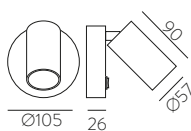

LED BULBS
Pag. 484

FINISH	LAMP	ON/OFF
□	1xGU10 LED	A38741B
■		A38741N

FINISH | □ TEXTURED WHITE | BLANCO TEXTURADO ■ TEXTURED BLACK | NEGRO TEXTURADO

IP20 IK06 incl 350° 90°

ALUMINIUM | ALUMINIO