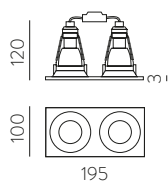

FINISH	LAMP		ON/OFF
1 Light	☐	1xG10 LED	Ø70	P37251B
2 Lights	☐	2xG10 LED	Ø185x90	P37252B

FINISH | ☐ TEXTURED WHITE | BLANCO TEXTURADO

☐ IP20 IK06 ☐

ALUMINIUM | ALUMINIO