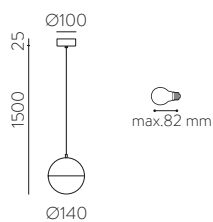

FINISH	LAMP	ON/OFF
■	1xE27 LED	C36851B

FINISH | ■ CEMENT STONE | CEMENTO PIEDRA

⊕ IP20 IK04

CEMENT - DOUBLE LAYER GLASS | CEMENTO - CRISTAL DOBLE CAPA