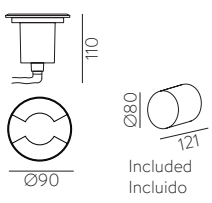

2 Directions	■	1xGU10 LED	E2066080IN

FINISH | ■ ALUMINIUM | ALUMINIO

⊕ IP67 IK08 □ ⚡ ⚠ ⚙ Ø80x121

ALUMINIUM ADC12 - TEMPERED GLASS | ALUMINIO ADC12 - CRISTAL TEMPLADO