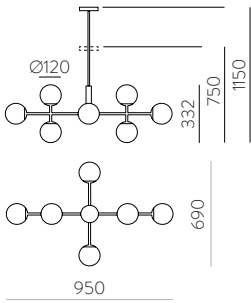

DORIS

Design by Nacho Timón

LED BULBS
Pag. 484

	FINISH	LAMP	CLASS	IP	ON/OFF	
Pendant Lamp XL						
	■					C382083O
		20xG9 LED	⊕	20	☐	
	NEW ■					C382083N
Pendant Lamp						
	■					C382082O
		8xG9 LED	⊕	20	☐	
	■					C382082N
Wall						
	■					A38201O
		1xG9 LED	☐	44	☐	
	■					A38201N
Table Lamp						
	■					S3820180O
		2xG9 LED	☐	20	☐	
	■					S3820180N
Floor Lamp						
	■					H3820180O
		2xG9 LED	☐	20	☐	
	■					H3820180N

Collections / Colecciones

FINISH | ■ ANTIQUE GOLD - OPAL | ORO VIEJO - OPAL

■ TEXTURED BLACK - OPAL | NEGRO TEXTURADO - OPAL

IK00

METAL - DOUBLE LAYER GLASS | METAL - CRISTAL DOBLE CAPA