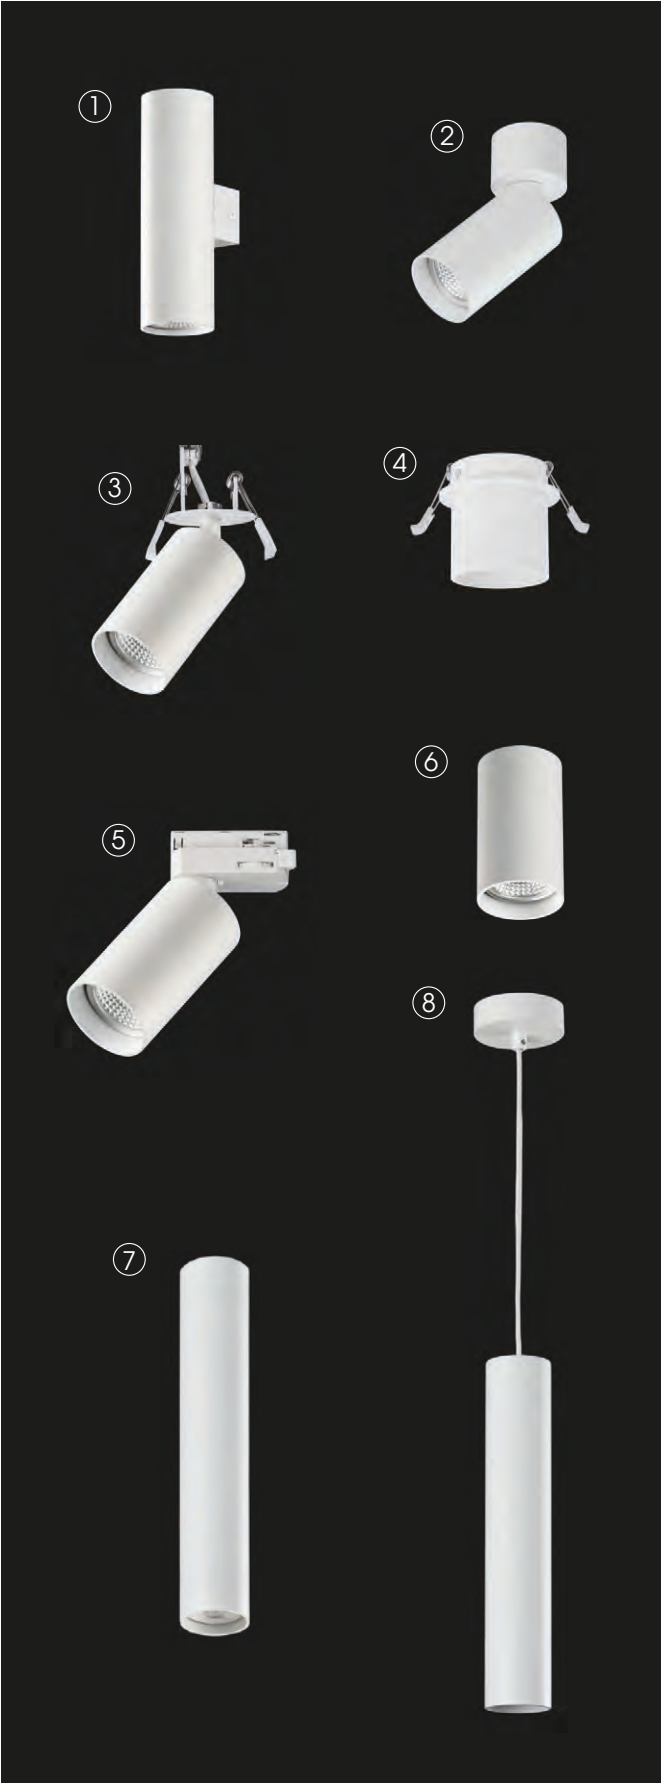

SEE PAG.
374-375

ZOOM

LED BULBS
Pag. 484

	FINISH	LAMP	CLASS					ON/OFF
1 Wall 2L	□	2xGU10 LED		-	-	-		A37640B
	■							A37640N
2 Spot 1L	□	1xGU10 LED		350°	90°	-		F37640B
	■							F37640N
3 Spot Recessed 1L	□	1xGU10 LED		350°	90°	Ø44		E37640B
	■							E37640N
4 Mini Spot Recessed 1L	□	1xGU10 LED		-	-	Ø64		E37641B
	■							E37641N
5 Track 1L (3-PHASE)	□	1xGU10 LED		350°	90°	-		T37640B
	■							T37640N
6 Ceiling 100mm	□	1xGU10 LED		-	-	-		P37640B
	■							P37640N
7 Ceiling 350mm	□	1xGU10 LED		-	-	-		P37641B
	■							P37641N
7 Ceiling 450mm	□	1xGU10 LED		-	-	-		P37642B
	■							P37642N
8 Pendant 1L	□	1xGU10 LED		-	-	-		C37640B
	■							C37640N