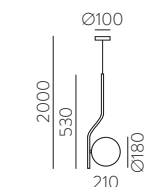

FINISH | ■ BLACK - OPAL | NEGRO - OPAL ■ MATT ANTIQUE GOLD - OPAL | ORO VIEJO MATE - OPAL

METAL - DOUBLE LAYER GLASS | METAL - CRISTAL DOBLE CAPA