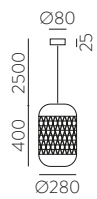

Ømax.
100mm

	FINISH	LAMP	ON/OFF
		1xE27 LED	C3931082NA
			C3931081NA

FINISH | NATURAL RATTAN | RATTAN NATURAL

PENDANT KIT WHITE | KIT COLGANTE BLANCO PENDANT KIT BLACK | KIT COLGANTE NEGRO

IP20 IK05

NATURAL RATTAN - METAL | RATTAN NATURAL - METAL