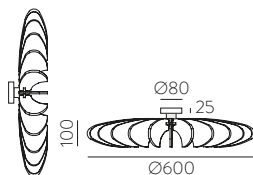

Wall 600 mm

■ 1xE27 LED A3912260N