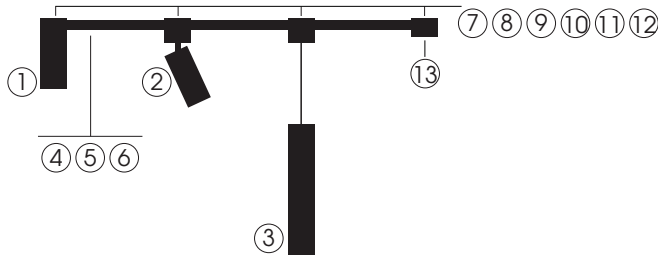

SURFACE | SUPERFICIE