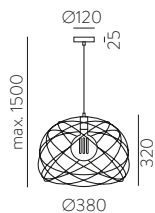

FINISH	LAMP	ON/OFF
■	1xE27 LED	C371151N

FINISH | ■ BLACK | NEGRO

IP20 IK06

METAL | METAL