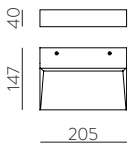

SLIDE SWITCH

K SELECTOR

2700K 3000K