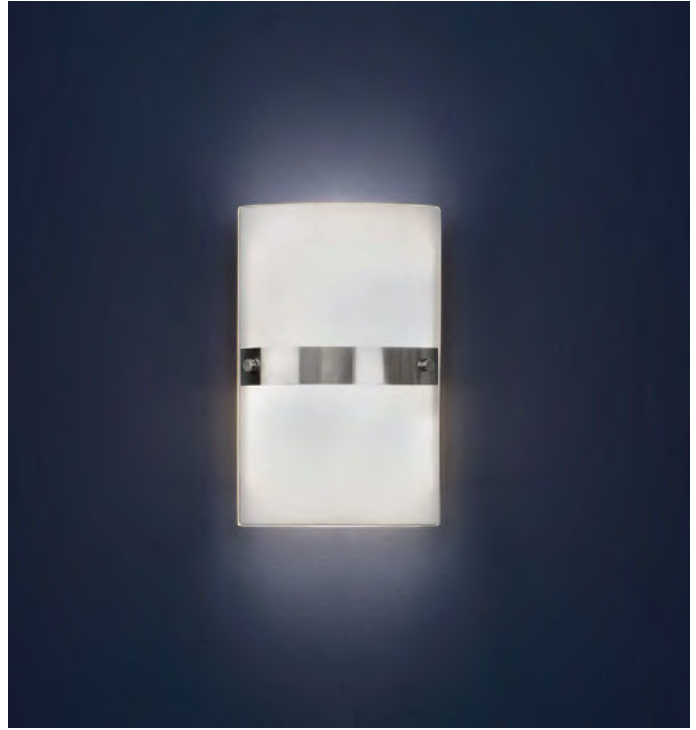

LED BULBS
Pag. 484

FINISH	LAMP	ON/OFF
□	2xE14 LED	A163291NMS

FINISH | □ OPAL - SATIN NICKEL | OPAL - NÍQUEL SATINADO

GLASS - METAL | CRISTAL - METAL

Wall lamps / Apliques

DINA

LED BULBS
Pag. 484

FINISH	LAMP	ON/OFF
□	1xE27 LED	A30711OP