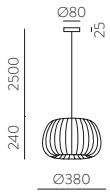

NEW	□		C3055082BN
	NEW	□	1xE27 LED	C3055081BB
	NEW	■	⊕	C3055082PIN
	NEW	■	□	C3055081PIB