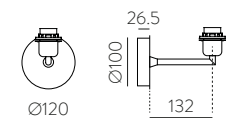

STILO UPGRADE

LED BULBS | **COMPATIBLE SHADE**
Pag. 484 | Pag. 485

NEW Wall Reading Light

FINISH	LAMP	WATT	LUM (Real)	K	RAL	ON/OFF
■						A8202082N
□	1xE27 LED	3W	285	3000	✗	A8202082B
■						A8202082NSP
□	1xE27 LED	3W	285	3000	✗	A8202082BSP

USB output: 5V-2A

FINISH | ■ TEXTURED BLACK | NEGRO TEXTURADO □ TEXTURED WHITE | BLANCO TEXTURADO □ WHITE SHADE | PANTALLA BLANCA

IP20 IK05 CRI>90 incl USB type A USB type C Visual Comfort MacAdam Step=3 **L80B20 ≥50.000h** METAL - COTTON | METAL - ALGODÓN

Collections / Colecciones

Wall

FINISH	LAMP	RAL	ON/OFF
■			A8202080N
NEW □	1xE27 LED	✓	A8202080B
■			A8202080NSP
NEW □	1xE27 LED	✓	A8202080BSP

Pendant Ø420mm

■			C8202080N
NEW □	1xE27 LED	✓	C8202080B

Pendant Ø620mm

■			C8202180N
NEW □	1xE27 LED	✓	C8202180B

FINISH | ■ TEXTURED BLACK | NEGRO TEXTURADO □ TEXTURED WHITE | BLANCO TEXTURADO □ WHITE SHADE | PANTALLA BLANCA

IP20 IK05 CUSTOM RAL METAL - COTTON | METAL - ALGODÓN