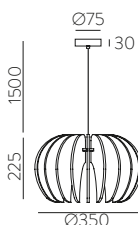

Pendant 350 mm

■ 1xE27 LED C3912135N