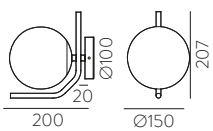

METAL - DOUBLE LAYER GLASS | METAL - CRISTAL DOBLE CAPA

MAUI

Wall lamps / Apliques

EXTENDED FAMILY
Pag. 58-63

LED BULBS
Pag. 484

1 Ømax. 145mm
max.95

LED BULBS
Pag. 484

FINISH