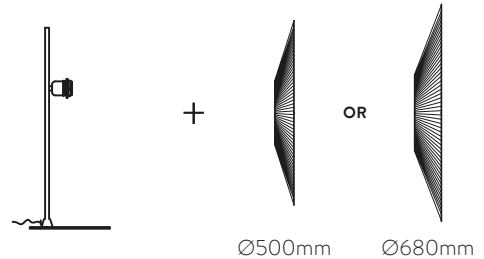

Table Lamp (Base) | Sobremesa (Base)