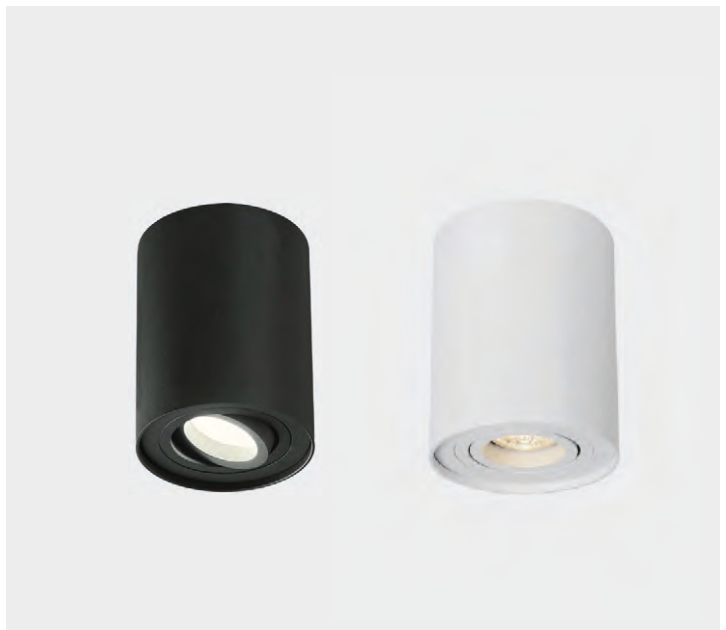

SIMA

LED BULBS
Pag. 484

	FINISH	LAMP	ON/OFF
	☐	1xGU10 LED	P376310B
	☐		P376310N

FINISH | ☐ TEXTURED WHITE | BLANCO TEXTURADO ☐ TEXTURED BLACK | NEGRO TEXTURADO

IP20 IK06 30°

ALUMINIUM | ALUMINIO