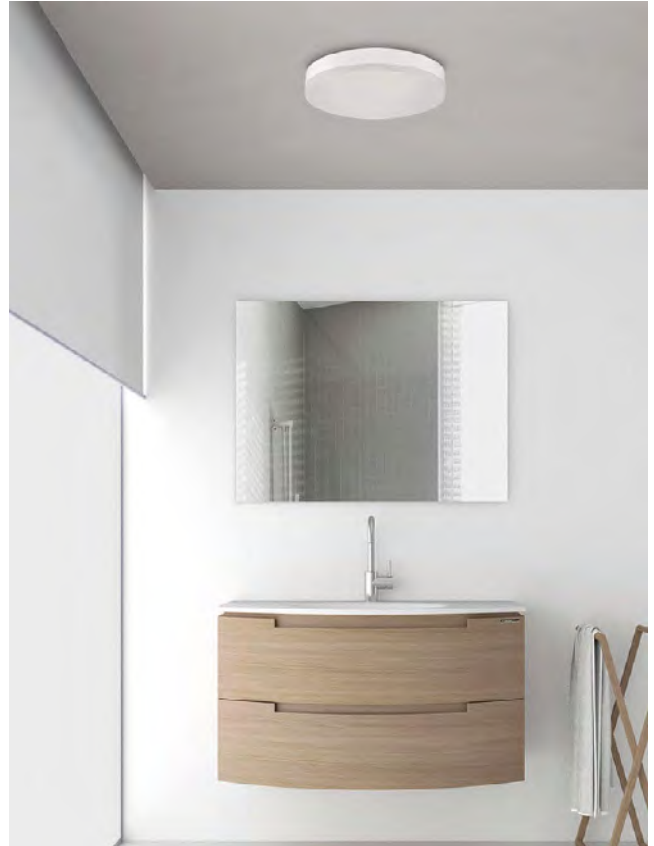

MADISON

Ceiling lamps / Iluminación de techo

AVAILABLE IN 3 VERSIONS

ON-OFF, MOTION SENSOR & EMERGENCY
(WITH LIGHT TEMPERATURE DIP SWITCH)

DISPONIBLE EN 3 VERSIONES

ON-OFF, SENSOR MOVIMIENTO Y EMERGENCIA
(CON SELECTOR DE COLOR DIP SWITCH)