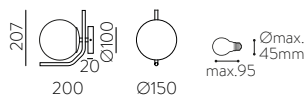

FINISH	LAMP	CLASS	IP		ON/OFF
Wall	■	1xE27 LED	□	IP44	□	A81632N
	■				□	A81632O
Pendant 1L	■	1xE27 LED	⊕	IP20	□	C81631N
	■				□	C81631O
Pendant 3L	■	3xE27 LED	⊕	IP20	□	C81633N
	■				□	C81633O
Pendant 5L	■	5xE27 LED	⊕	IP20	□	C816352N
	■				□	C816352O
Pendant 4L	■	4xE27 LED	⊕	IP20	□	C81634N
	■				□	C81634O
Table Lamp 1L	■	1xE27 LED	□	IP20	□	S81631N
	■				□	S81631O
Floor Lamp 1L	■	1xE27 LED	□	IP20	□	H81631N
	■				□	H81631O