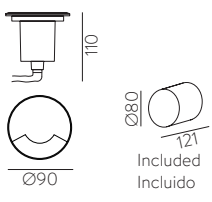

Recessed	FINISH	LAMP	ON/OFF
1 Direction	■	1xGU10 LED	E2065080IN