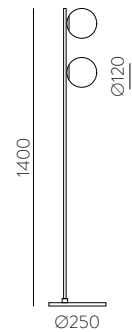

DORIS

Design by Nacho Timón

LED BULBS
Pag. 484

	FINISH	LAMP	CLASS	IP	ON/OFF	
Pendant Lamp XL						
	■					C382083O
		20xG9 LED	⊕	20	☐	
	NEW ■					C382083N
Pendant Lamp						
	■					C382082O
		8xG9 LED	⊕	20	☐	
	■					C382082N
Wall						
	■					A38201O
		1xG9 LED	☐	44	☐	
	■					A38201N
Table Lamp						
	■					S3820180O
		2xG9 LED	☐	20	☐	
	■					S3820180N
Floor Lamp						
	■					H3820180O
		2xG9 LED	☐	20	☐	
	■					H3820180N

Collections / Colecciones

FINISH | ■ ANTIQUE GOLD - OPAL | ORO VIEJO - OPAL

■ TEXTURED BLACK - OPAL | NEGRO TEXTURADO - OPAL

IK00

METAL - DOUBLE LAYER GLASS | METAL - CRISTAL DOBLE CAPA