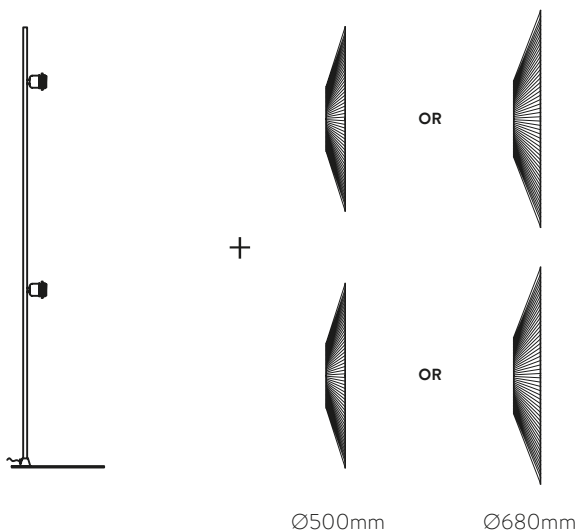

Floor Lamp (Base) | Pie de Salón (Base)