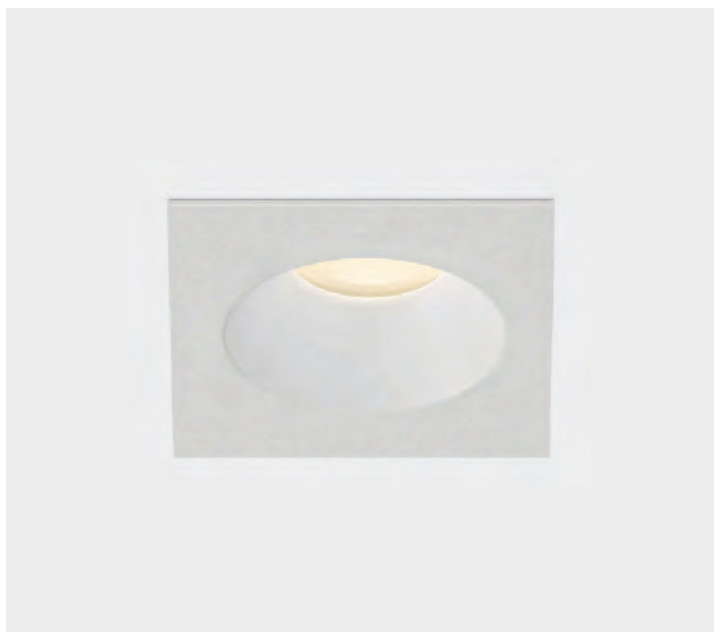

VELT

LED BULBS
Pag. 484

FINISH	LAMP	ON/OFF
□	1xGU10 LED	P36781B

FINISH | □ WHITE | BLANCO

METAL | METAL