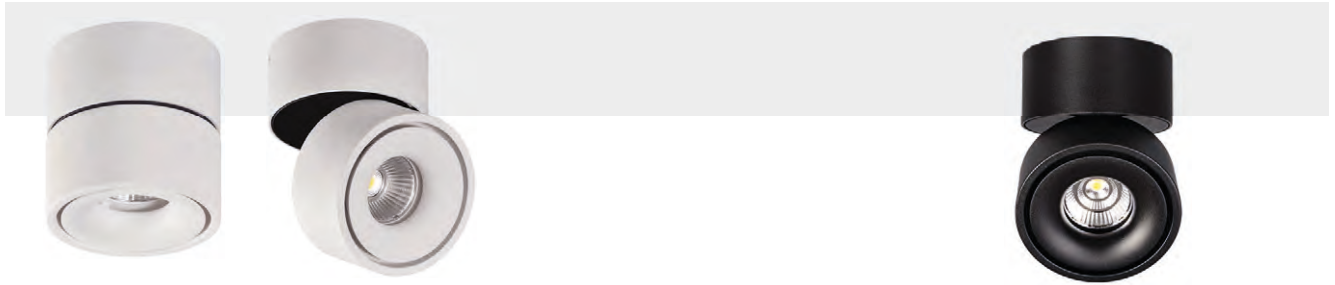

Surface	FINISH	WATT	LUM (Real)	K	ON/OFF	TRIAC	DALI/PUSH
	□	13W	891	3000	P341210B	P341210BDT	
	■				P341210N	P341210NDT	✗

MINIMUM QTY REQUIRED 10 UNITS - CANTIDAD MÍNIMA REQUERIDA 10 UDS.

IP20 IK06 CRI>90
incl
38°
350°
80°
MacAdam Step 3
L80B20 ≥50.000h
UGR ≥18
METAL - ALUMINIUM | METAL - ALUMINIO