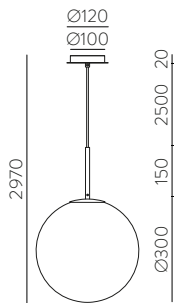

Pendant Lamp 30	■				C39461800
		1xE27 LED	□	IP44	□
	● NEW ■				C3946180N