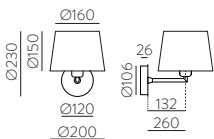

FINISH	LAMP	WATT	LUM (Real)	K	RAL	ON/OFF
■						A8202082N
□	1xE27 LED	3W	285	3000	✗	A8202082B
■						A8202082NSP
□	1xE27 LED	3W	285	3000	✗	A8202082BSP

USB output: 5V-2.1A

FINISH | ■ TEXTURED BLACK | NEGRO TEXTURADO   □ TEXTURED WHITE | BLANCO TEXTURADO   ▭ WHITE SHADE | PANTALLA BLANCA

⊕ IP20 IK05 CRI>90   incl   USB type A   USB type C   Visual Comfort   MacAdam Step≤3   **L80B20 ≥50.000h**   METAL - COTTON | METAL - ALGODÓN