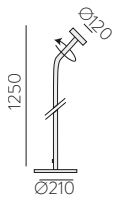

Floor Lamp

■	7.5W	675	3000	□	IP20	355°	H3945000N	✗ ✗