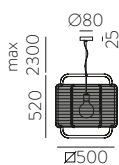

FINISH	LAMP	ON/OFF
350mm	■ ■		C39013NN
	■ ■	1xE27 LED	C39013NAR
	■ ■		C39013NAL
500mm	■ ■		C39015NN
	■ ■	1xE27 LED	C39015NAR
	■ ■		C39015NAL

FINISH | ■ ■ BLACK - TEXT. BLACK | NEGRO - NEGRO TEXT. ■ ■ SAND - TEXT. BLACK | ARENA - NEGRO TEXT. ■ ■ GREEN ALGAE - TEXT. BLACK | VERDE ALGA - NEGRO TEXT.

IP20 IK05 CUSTOM

POLYPROPYLENE - METAL | POLIPROPILENO - METAL