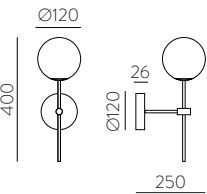

DORIS

Design by Nacho Timón

LED BULBS
Pag. 484

	FINISH	LAMP	CLASS	IP	ON/OFF	
Pendant Lamp XL						
	■					C382083O
		20xG9 LED	⊕	20	☐	
	NEW ■					C382083N
Pendant Lamp						
	■					C382082O
		8xG9 LED	⊕	20	☐	
	■					C382082N
Wall						
	■					A38201O
		1xG9 LED	☐	44	☐	
	■					A38201N
Table Lamp						
	■					S3820180O
		2xG9 LED	☐	20	☐	
	■					S3820180N
Floor Lamp						
	■					H3820180O
		2xG9 LED	☐	20	☐	
	■					H3820180N

Collections / Colecciones

FINISH | ■ ANTIQUE GOLD - OPAL | ORO VIEJO - OPAL

■ TEXTURED BLACK - OPAL | NEGRO TEXTURADO - OPAL

IK00

METAL - DOUBLE LAYER GLASS | METAL - CRISTAL DOBLE CAPA