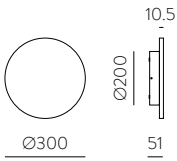

FINISH	WATT	LUM (Real)	SLIDE SWITCH (K)	ON/OFF	TRIAC	DALI/PUSH
200mm	□				A3966070B	A3966070BDT	A3966070BDP
A	■	10W	640	2700-3000	A3966070N	A3966070NDT	A3966070NDP
	■				A3966070O	A3966070ODT	A3966070ODP
300 mm	□				A3966170B	A3966170BDT	A3966170BDP
B	■	11W	760	2700-3000	A3966170N	A3966170NDT	A3966170NDP
	■				A3966170O	A3966170ODT	A3966170ODP
450mm	□				A3966270B	A3966270BDT	A3966270BDP
A	■	15W	1140	2700-3000	A3966270N	A3966270NDT	A3966270NDP
	■				A3966270O	A3966270ODT	A3966270ODP
600mm	□				A3966370B	A3966370BDT	A3966370BDP
B	■	20W	1350	2700-3000	A3966370N	A3966370NDT	A3966370NDP
	■				A3966370O	A3966370ODT	A3966370ODP

⊗ MINIMUM QTY REQUIRED 10 UNITS - CANTIDAD MÍNIMA REQUERIDA 10 UDS.