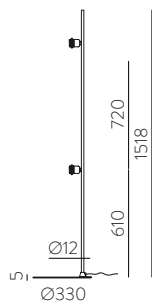

Floor Lamp | Pie de Salón (Base)

FINISH	LAMP	CLASS	ON/OFF

■	2xE27	□	H3913080NSP

FINISH | ■ BLACK TEXTURED | NEGRO TEXTURADO

IP20 IK05

METAL | METAL