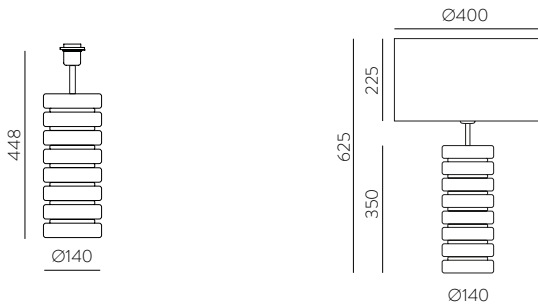

FINISH	LAMP	ON/OFF
☒ 	1xE27 LED	☒ S8206080N
☒	1xE27 LED	☒ S8206080NSP

FINISH | ☒ MATT BLACK | NEGRO MATE

☐ WHITE SHADE | PANTALLA BLANCA

☐ IP20 IK05 ☐ ☒ CUSTOM

POLYRESINE - COTTON | RESINA - ALGODÓN