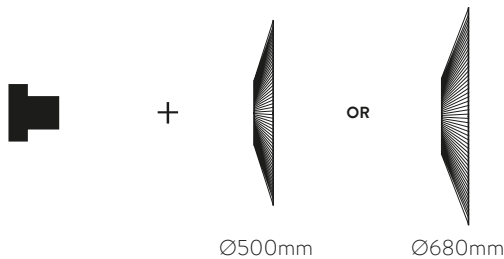

PAMELA

Design by Nacho Timón

LED BULBS
Pag. 484

Shade | Pantalla

	FINISH	CODE		FINISH	CODE
Ø500	■	5PANT39135NAL		■	5PANT39137NAL
	■	5PANT39135NAR		■	5PANT39137NAR
	■	5PANT39135NN		■	5PANT39137NN
	■	5PANT39135NAT		■	5PANT39137NAT
70					

FINISH | ■ ALGA - BLACK | ALGA - NEGRO ■ SAND - BLACK | ARENA - NEGRO ■ BLACK | NEGRO ■ NATURAL RATTAN | RATÁN NATURAL

POLYPROPYLENE - METAL | POLIPROPILENO - METAL

METAL - RATTAN | METAL - RATÁN

POSSIBLE COMBINATIONS | POSIBLES COMBINACIONES

Wall - Ceiling (Base) | Aplique - Plafón (Base)