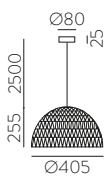

FINISH	LAMP	ON/OFF
	1xE27 LED	C3930082NA
		C3930081NA

FINISH | NATURAL RATTAN | RATTAN NATURAL

PENDANT KIT WHITE | KIT COLGANTE BLANCO PENDANT KIT BLACK | KIT COLGANTE NEGRO

IP20 IK05

NATURAL RATTAN - METAL | RATTAN NATURAL - METAL