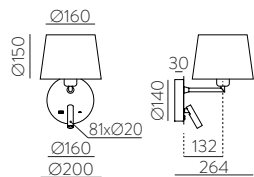

STILO UPGRADE

LED BULBS | **COMPATIBLE SHADE**
Pag. 484 | Pag. 485

NEW Wall Reading Light