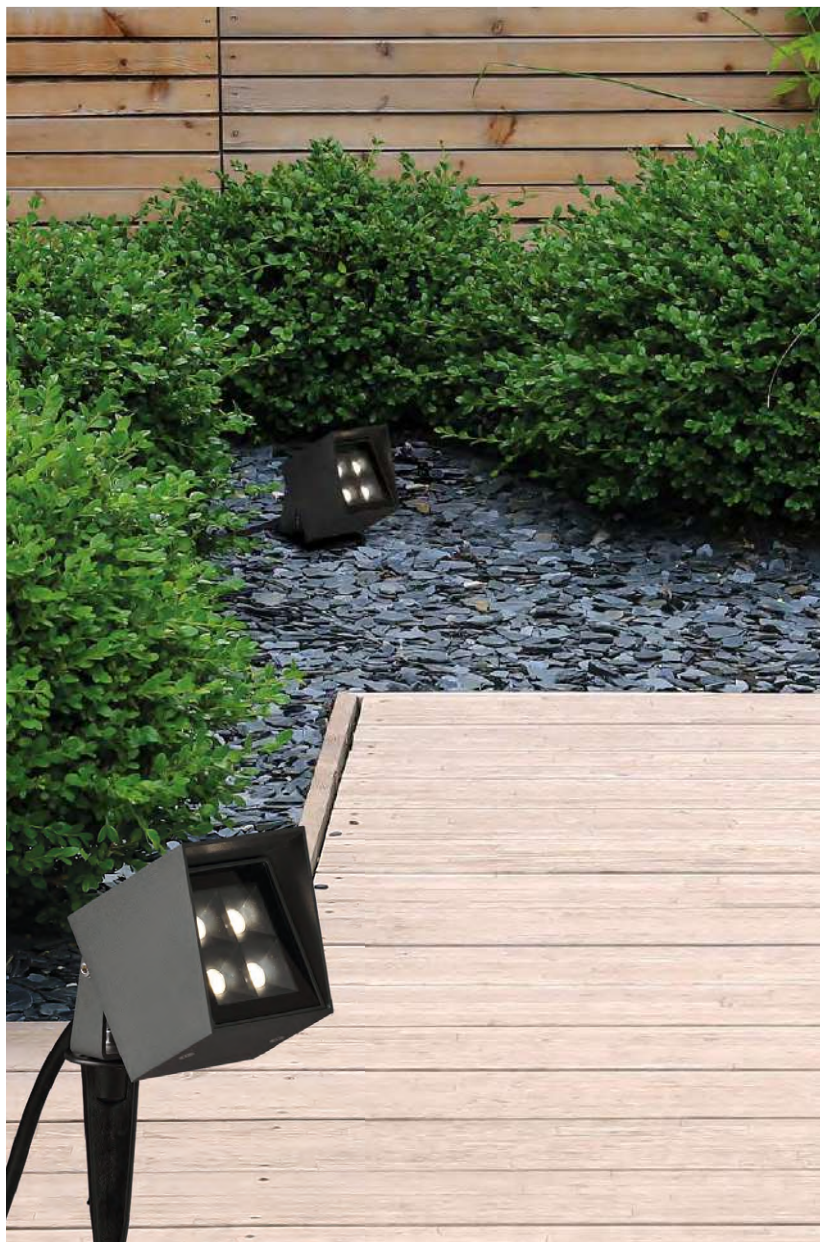

APUS

Outdoor / Iluminación exterior

INCLUDED

FINISH	WATT	LUM (Real)	K	ON/OFF
■	6W	550	3000	A205810GR

FINISH | ■ ANTHRACITE RAL 7024 - ANTRACITA RAL 7024

L80B20 ≥50.000h

ALUMINIUM | ALUMINIO