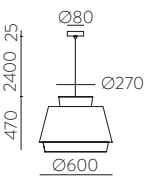

LED BULBS
Pag. 484

		FINISH	LAMP	ON/OFF
450mm	☐	☐☐	1xE27 LED	C391642BLI
		☐☐		C391642ARLI
		☐☐		C391642VELI
	☐	☐☐		C39164BBLI
		☐☐		C39164ARLI
		☐☐		C39164VELI
600mm	☐	☐☐	1xE27 LED	C391662BLI
		☐☐		C391662ARLI
		☐☐		C391662VELI
	☐	☐☐		C39166BBLI
		☐☐		C39166ARLI
		☐☐		C39166VELI

FINISH | ☐☐ WHITE - WHITE | BLANCO - BLANCO | ☐☐ WHITE - SAND | BLANCO - ARENA | ☐☐ WHITE - GREEN | BLANCO - VERDE | ☐ WHITE | BLANCO | ☐ BLACK | NEGRO

⊕ IP20 IK05 | ☐ | ☒ | CUSTOM

☐ COTTON / LINEN - METAL | ALGODÓN / LINO - METAL