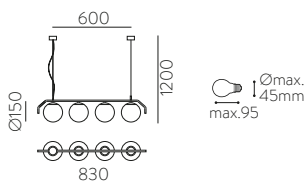

FINISH | ■ BLACK - OPAL | NEGRO - OPAL ■ MATT ANTIQUE GOLD - OPAL | ORO VIEJO MATE - OPAL

METAL - DOUBLE LAYER GLASS | METAL - CRISTAL DOBLE CAPA