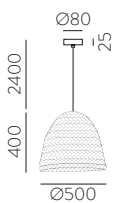

FINISH | ■ NATURAL RAFFIA - TEXTURED BLACK | RAFIA NATURAL - NEGRO TEXTURADO