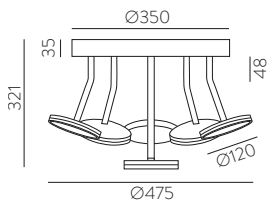

Ceiling 6L

■	42W	3660	3000	⊕	IP20	-	P3945000N	✗ ✗

Pendant 1L

■	7.5W	675	3000	⊕	IP20	-	C3945000N	✗ ✗

Collections / Colecciones

ANY COLOUR AVAILABLE, MOQ OF 10 UNITS. CONSULT OUR SALES TEAM.
CUALQUIER COLOR DISPONIBLE, CANTIDAD MÍNIMA 10 UDS. CONSULTA A NUESTRO EQUIPO COMERCIAL.

FINISH | ■ TEXTURED BLACK - OPAL | NEGRO TEXTURADO - OPAL

MINIMUM QTY REQUIRED 10 UNITS - CANTIDAD MÍNIMA REQUERIDA 10 UDS.

IK03 CRI>90 L80B20 ≥50.000h

ALUMINUM | ALUMINIO