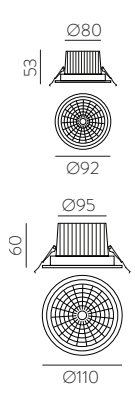

FINISH	WATT	LUM (Real)		K	ON/OFF	TRIAC	DALI/PUSH
90mm							
□	8W	730	Ø80	3000	E3985000B	E3985000BDT	E3985000BDP
110mm							
□	13W	1360	Ø95	3000	E3985100B	E3985100BDT	E3985100BDP

FINISH | □ TEXTURED WHITE | BLANCO TEXTURADO

MINIMUM QTY REQUIRED 10 UNITS - CANTIDAD MÍNIMA REQUERIDA 10 UDS.

IP65 IK06 CRI>90

Incl

60°

MacAdam Steps 3

L80B10 ≥60.000h

ALUMINIUM - POLYCARBONATE | ALUMINIO - POLICARBONATO