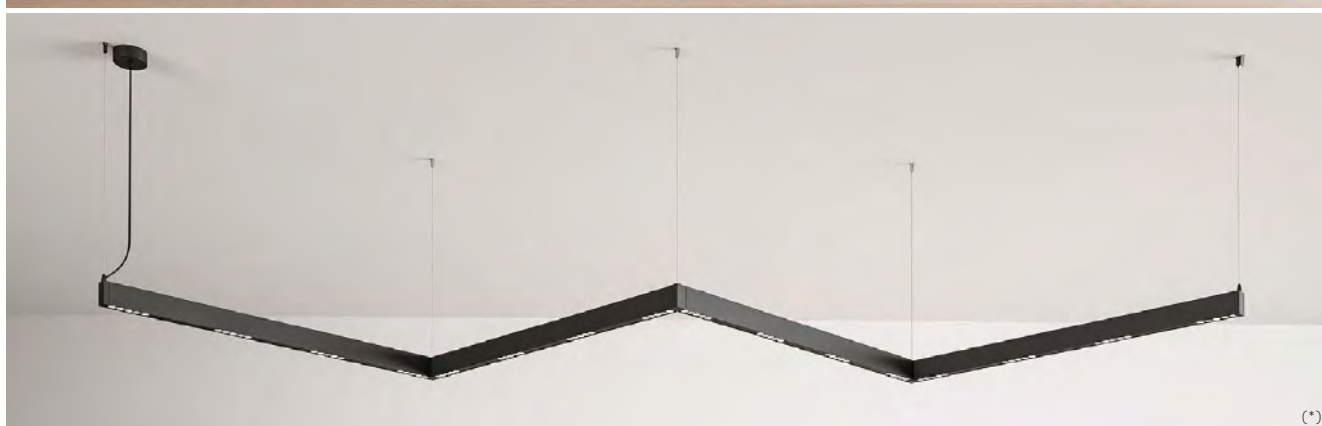

(*) Use one power supply led modules each 350W maximum | Usar una conexión a red cada máximo 350W