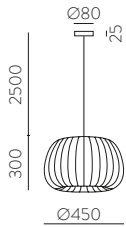

Pendant 450 mm

	NEW	□		C3055182BN
	NEW	□	1xE27 LED	C3055181BB
	NEW	■	⊕	C3055182PIN
	NEW	■	□	C3055181PIB

Table 360 mm

	□			S30540B
	■	1xE27 LED	□	S30540PI