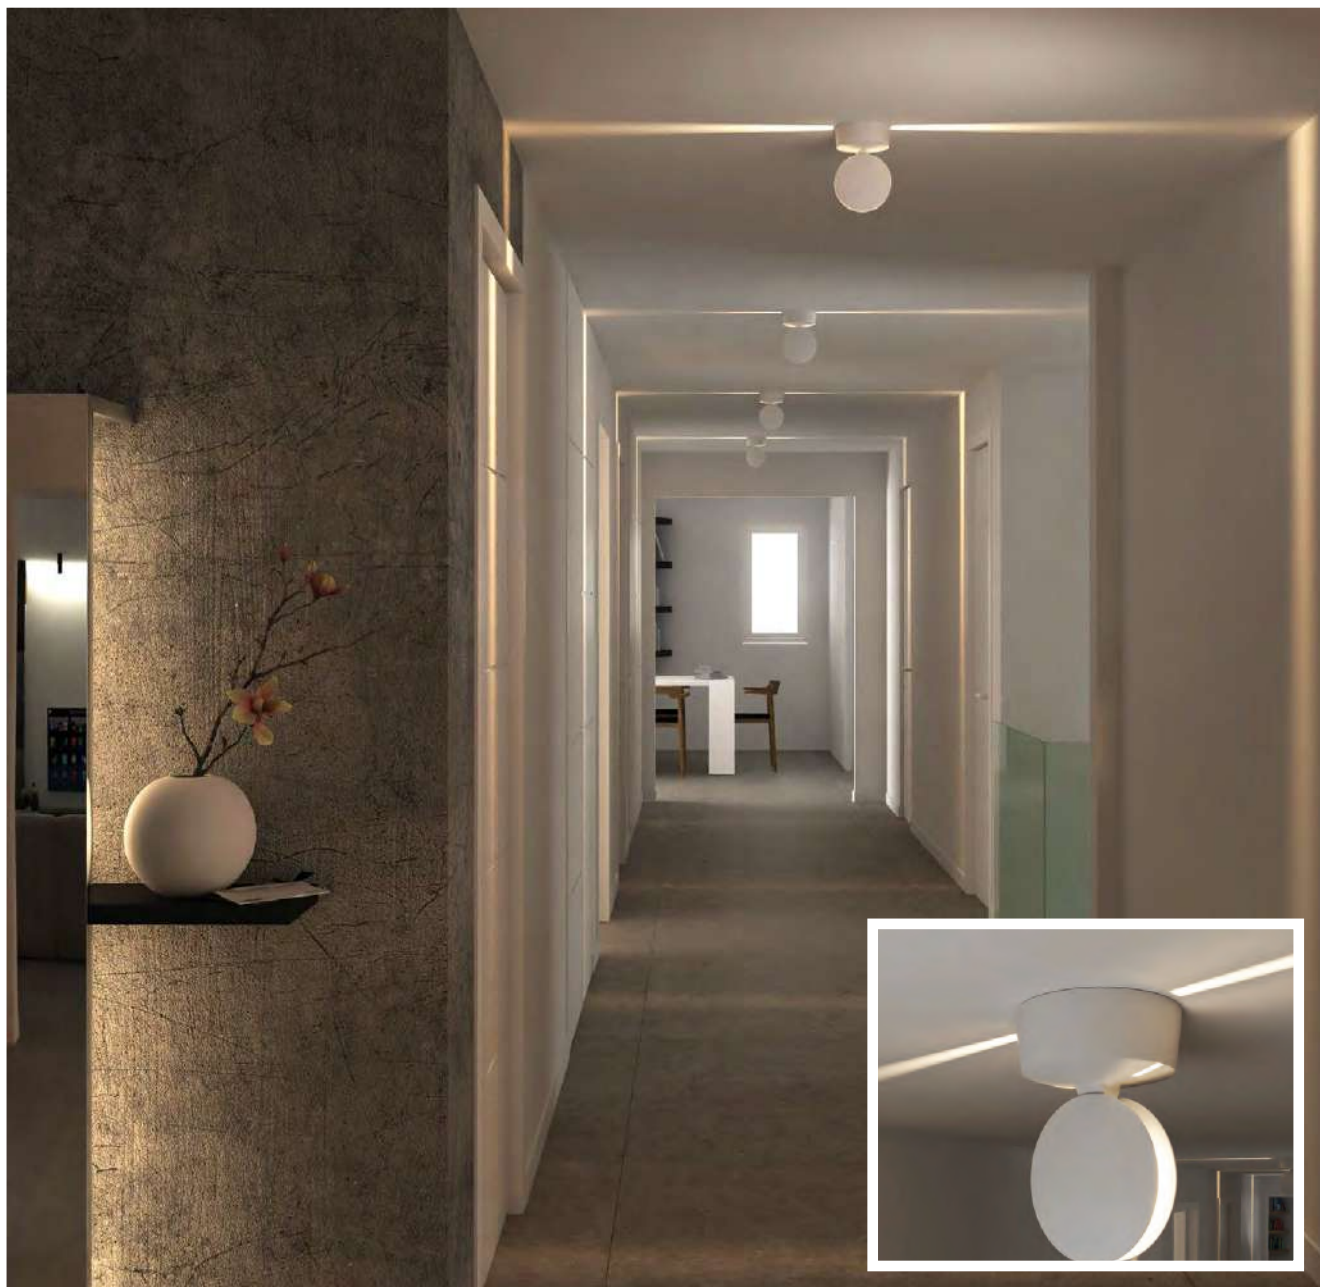

SPECTRA

SURFACE

Technical Lighting / Iluminación técnica

FINISH	WATT	LUM (Real)	K	ON/OFF	TRIAC	DALI/PUSH
□	7W	770	3000	P37310B	✗	✗

FINISH | □ TEXTURED WHITE | BLANCO TEXTURADO

IP54 IK06 CRI>90

incl

10°

350°

MacAdam Step 3

L80B20 ≥50.000h

ALUMINIUM - ACRYLIC | ALUMINIO - ACRÍLICO