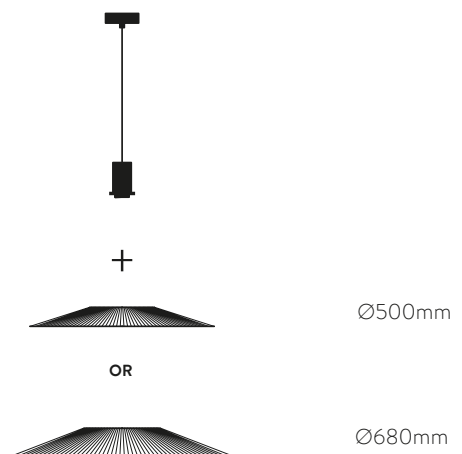

Pendant Lamp (Base) | Colgante (Base)