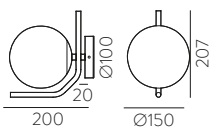

LED BULBS
Pag. 484

LED BULBS
Pag. 484

FINISH

LAMP

ON/OFF

A81632O

1xE27 LED

A81632N

FINISH | ■ MATT ANTIQUE GOLD - OPAL | ORO VIEJO MATE - OPAL ■ BLACK - OPAL | NEGRO - OPAL

IP44 IK00

METAL - DOUBLE LAYER GLASS | METAL - CRISTAL DOBLE CAPA