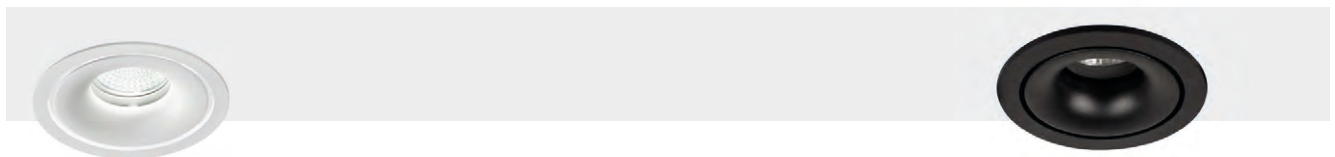

LED BULBS
Pag. 484

Recessed	FINISH	LAMP		ON/OFF
	□	1xGU10 LED		P36881B
	■			P36881N

IP20 IK06
UGR <18
METAL - ALUMINIUM | METAL - ALUMINIO

FINISH | □ TEXTURED WHITE | BLANCO TEXTURADO ■ TEXTURED BLACK | NEGRO TEXTURADO