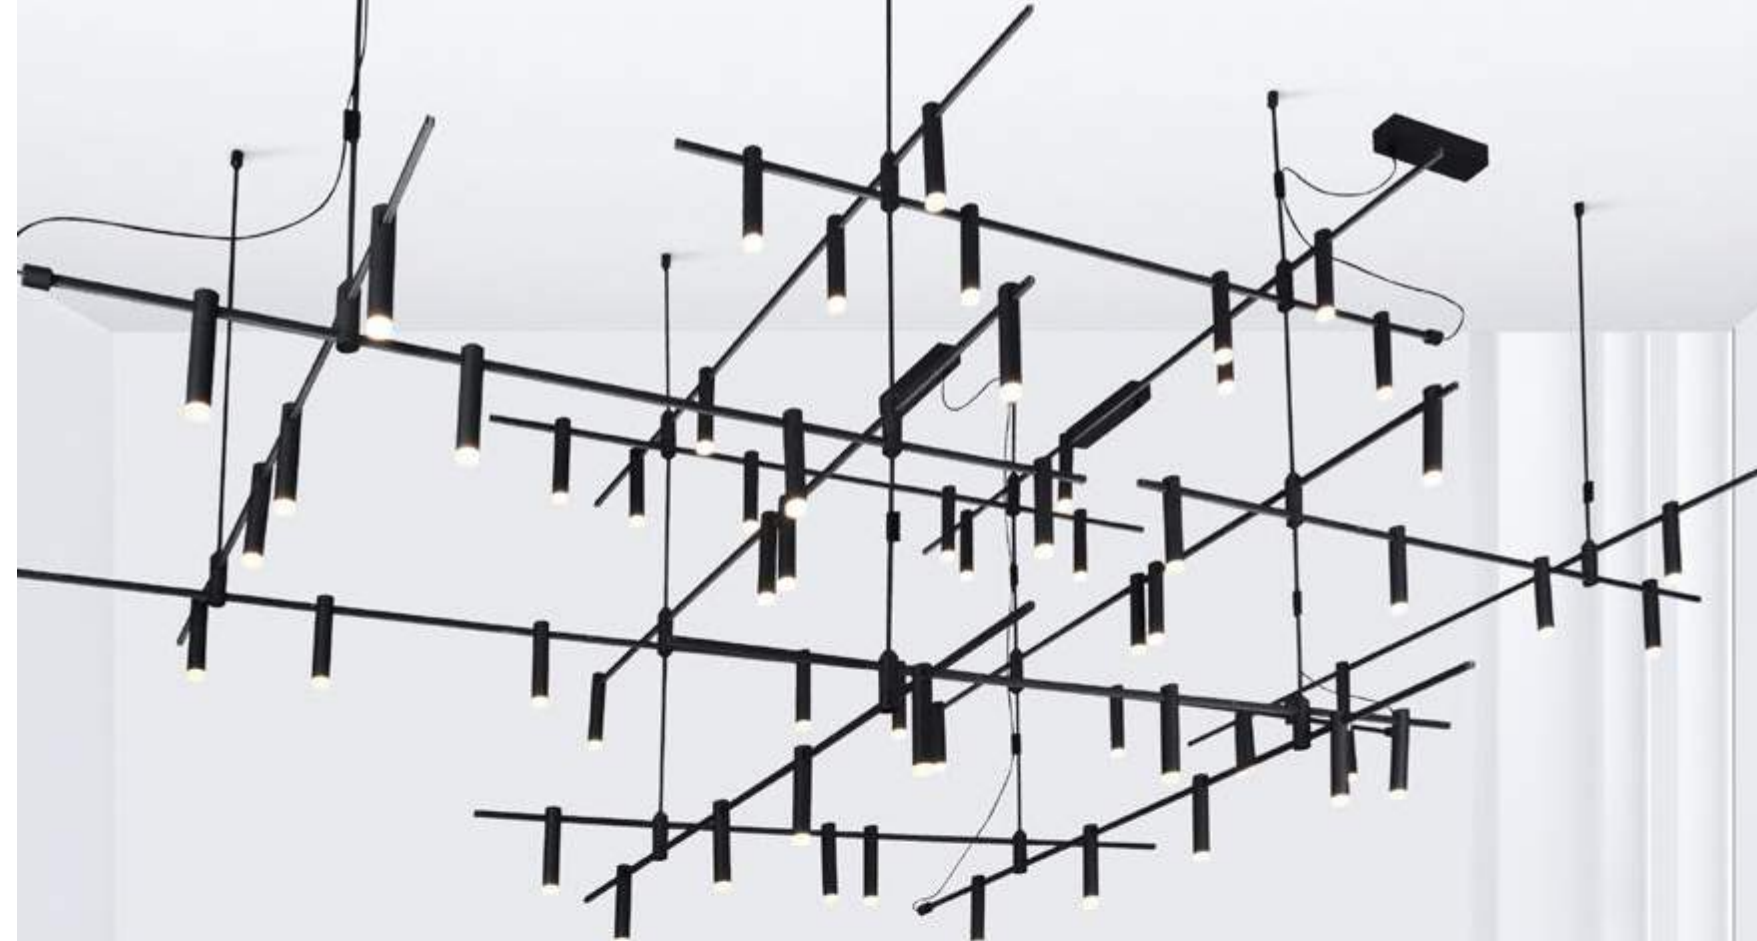

HOW IT WORKS

step 1

CHOOSE YOUR MAGNETIC ACCESSORIES

step 2

IF YOU WANT TO COMBINE MORE THAN ONE 'PUZZLES' USE 'PLUS 9180569'

step 3

TO ADJUST THE HEIGHT CHOOSE 'ZED' 9180567 OR 9180568 OR 9980570