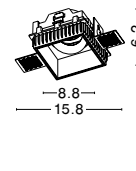

BRAD | 9000351

Sandy White Aluminium Trimless
LED GU10 1x10 Watt
220-240 Volt Rotating
IP20 Bulb Excluded
L: 8.8 H: 6.2 cm
Cut Out: 8.5x8.5 cm