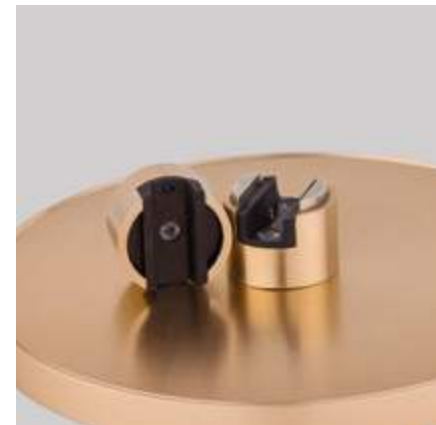

step 2

IF YOU WANT TO COMBINE MORE THAN ONE 'PUZZLES' USE 'PLUS 9180569'

step 3

TO ADJUST THE HEIGHT CHOOSE 'ZED' 9180567 OR 9180568 OR 9980570

MAGNETIC DECORATIVE
ACCESSORIES

**ONE SOURCE
OF LIGHT
MANY
DIFFERENT
ACCESSORIES**