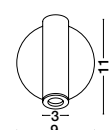

Rotating & Adjustable

LAREDO | 8140521

Sandy White Aluminium
LED Samsung 3 Watt
Switch On/Off
190Lm 3000K IP20
D: 9 H: 11 cm

Rotating & Adjustable

LAREDO | 8140522

Chrome Aluminium
LED Samsung 3 Watt
Switch On/Off
190Lm 3000K IP20
D: 9 H: 11 cm