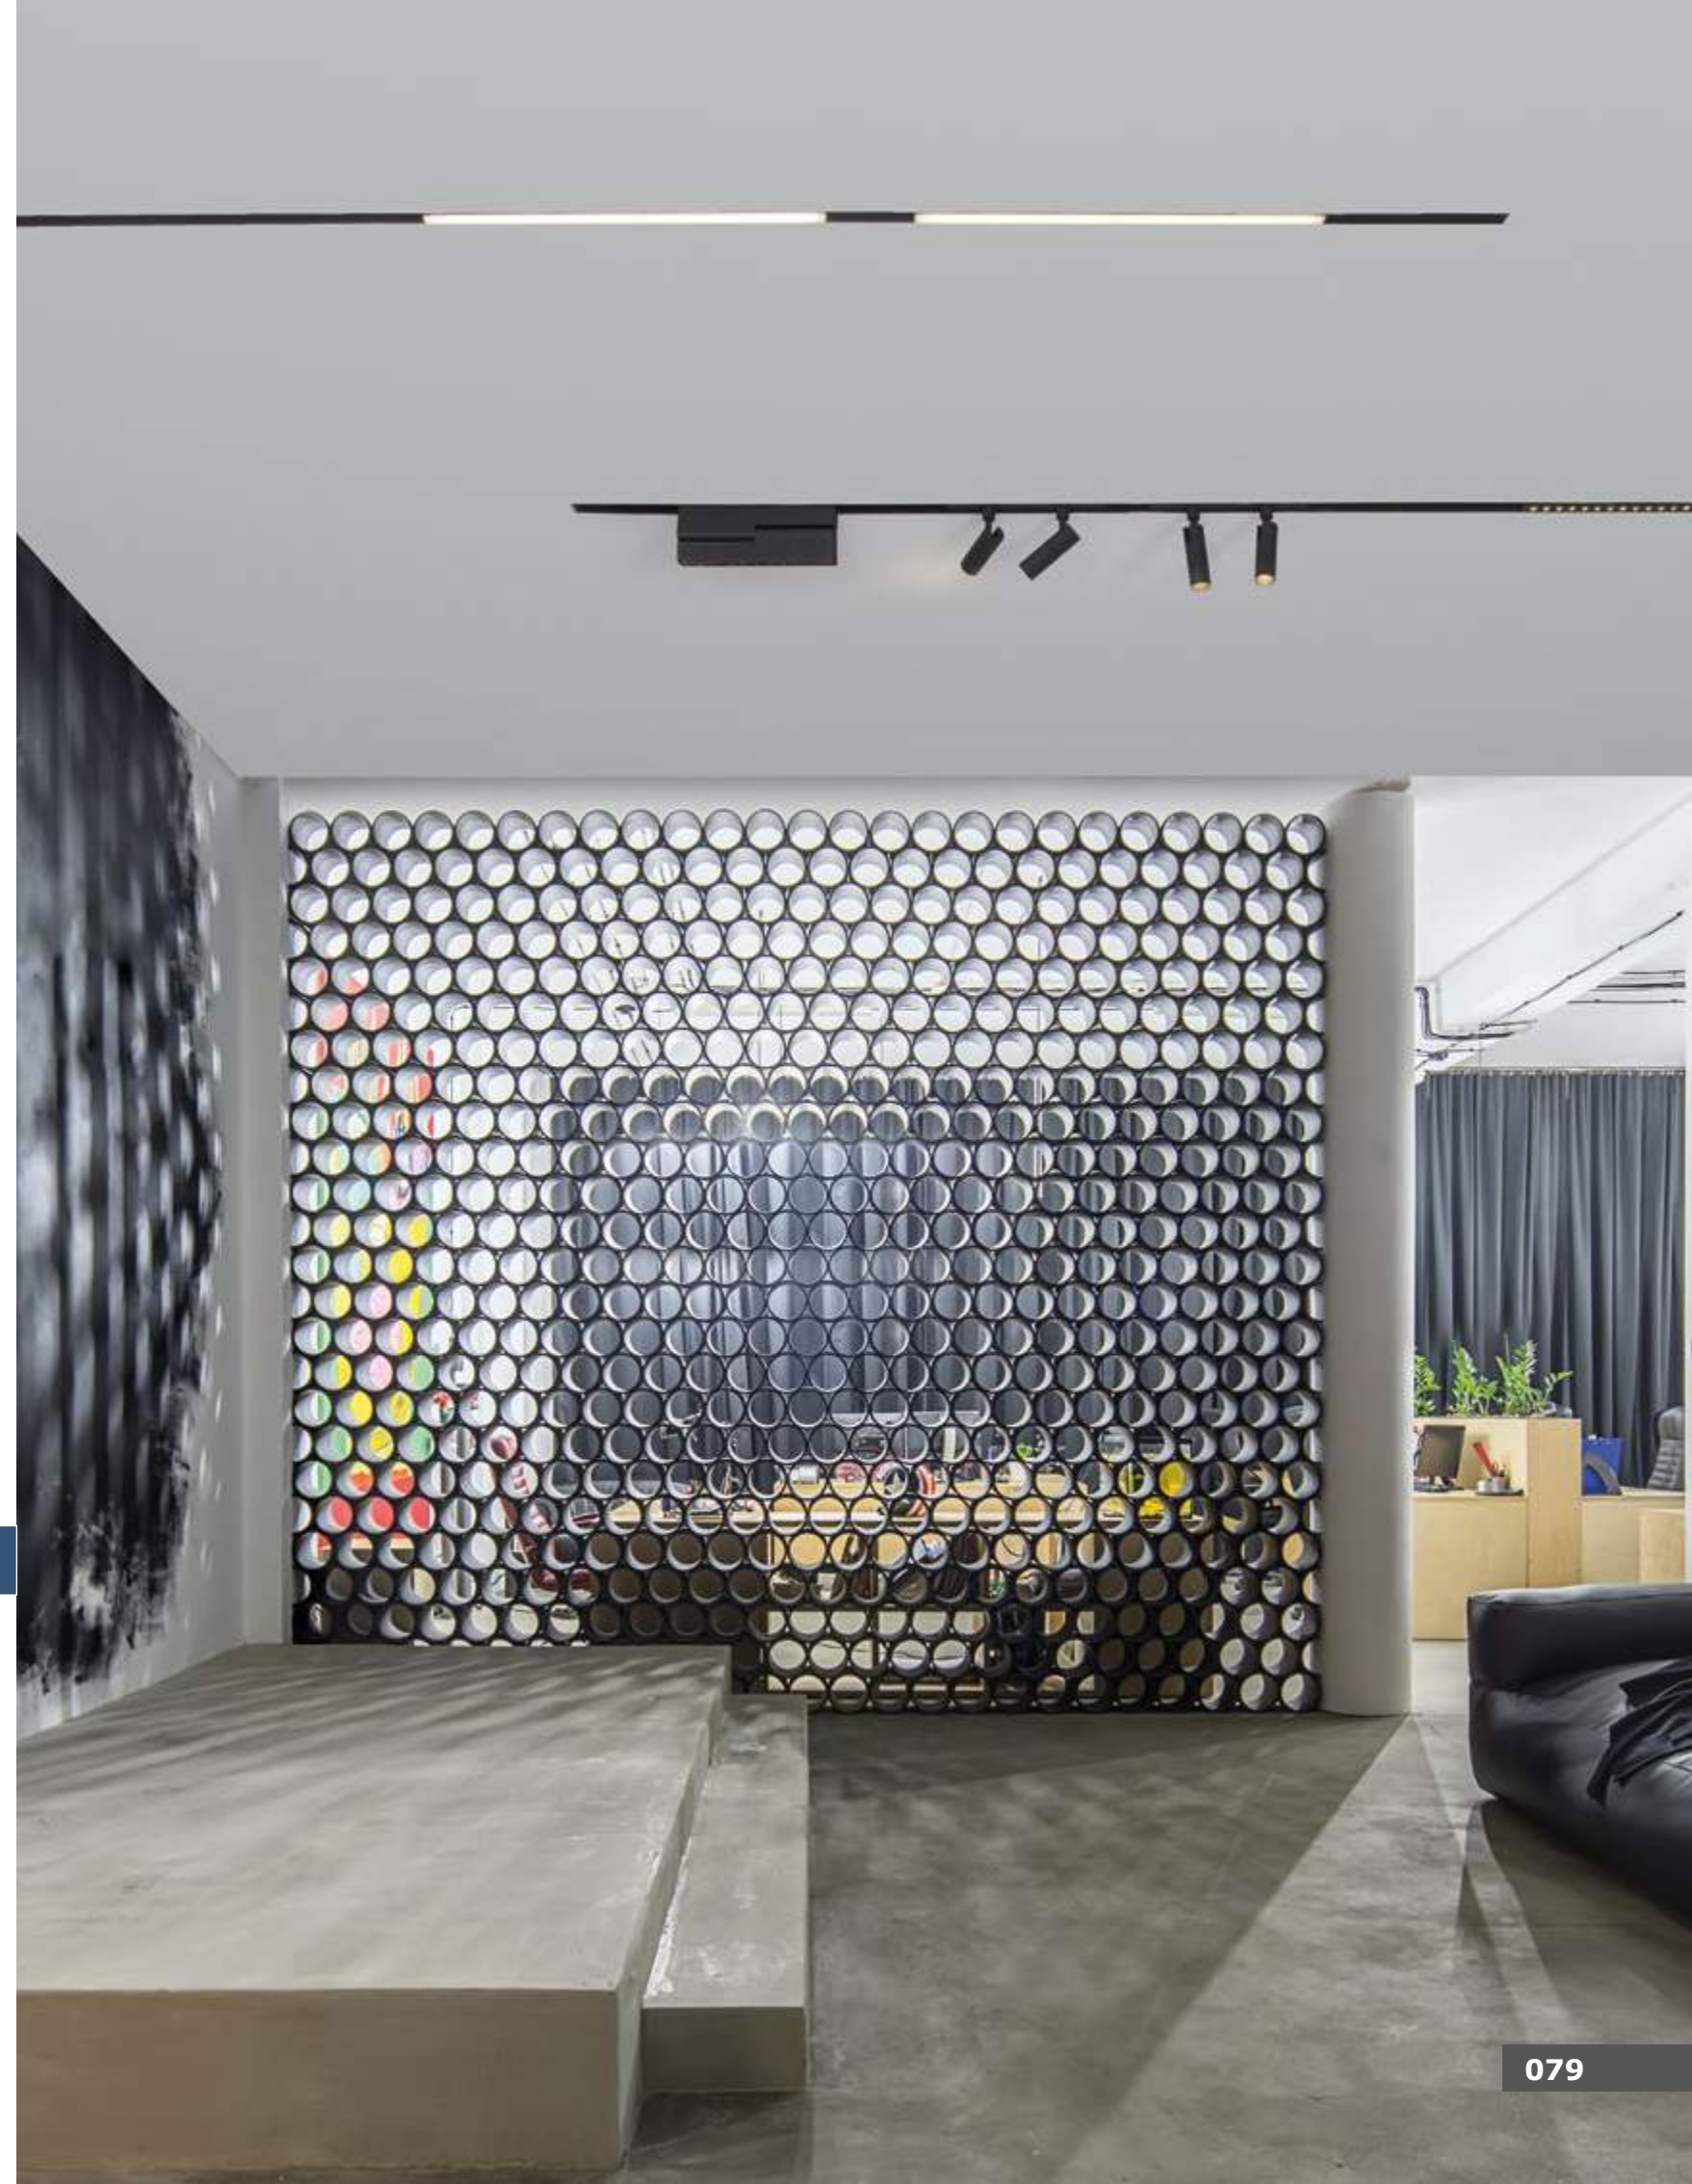

Surface or Pendant
Magnetic Profile IP20
Sandy Black Aluminium
Max Power 300 Watt
L: 100 W: 3.9 H: 7.5 cm

Recess Magnetic Profile IP20
Sandy Black Aluminium
Max Power 300 Watt
L: 100 W: 6.8 H: 7.5 cm
Cut Out: 4.4 cm