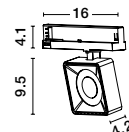

ROLER | 9011872 · 20W · 3000K

Photo	Code	Material	Watt	Volt	Ma	Driver	LED Chip	Dimension (cm)	Lumen	CRI	UGR	Beam Angle	Kelvin	Protection	Adaptor	Adj.	Dim.	Driver Included	Class
	9011861	Sandy White Alum.	20W	220-240V	500	Philips	Cree	D:9.5 H:15.5	1160Lm	>90	<13	36°	3000K	IP20	4 Wires	✓	X	✓	II
	9011862	Sandy Black Alum.	20W	220-240V	500	Philips	Cree	D:9.5 H:15.5	1160Lm	>90	<13	36°	3000K	IP20	4 Wires	✓	X	✓	II
	9011871	Sandy White Alum.	20W	220-240V	500	Philips	Cree	L:9.5 H:15.5	1160Lm	>90	<13	36°	3000K	IP20	4 Wires	✓	X	✓	II
	9011872	Sandy Black Alum.	20W	220-240V	500	Philips	Cree	L:9.5 H:15.5	1160Lm	>90	<13	36°	3000K	IP20	4 Wires	✓	X	✓	II

COMPATIBLE WITH TRACK RAIL | 9193431 (BLACK) OR 9193421 (WHITE) - 7770630 (WHITE)