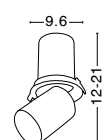

JUNO | 7770442 · 15W