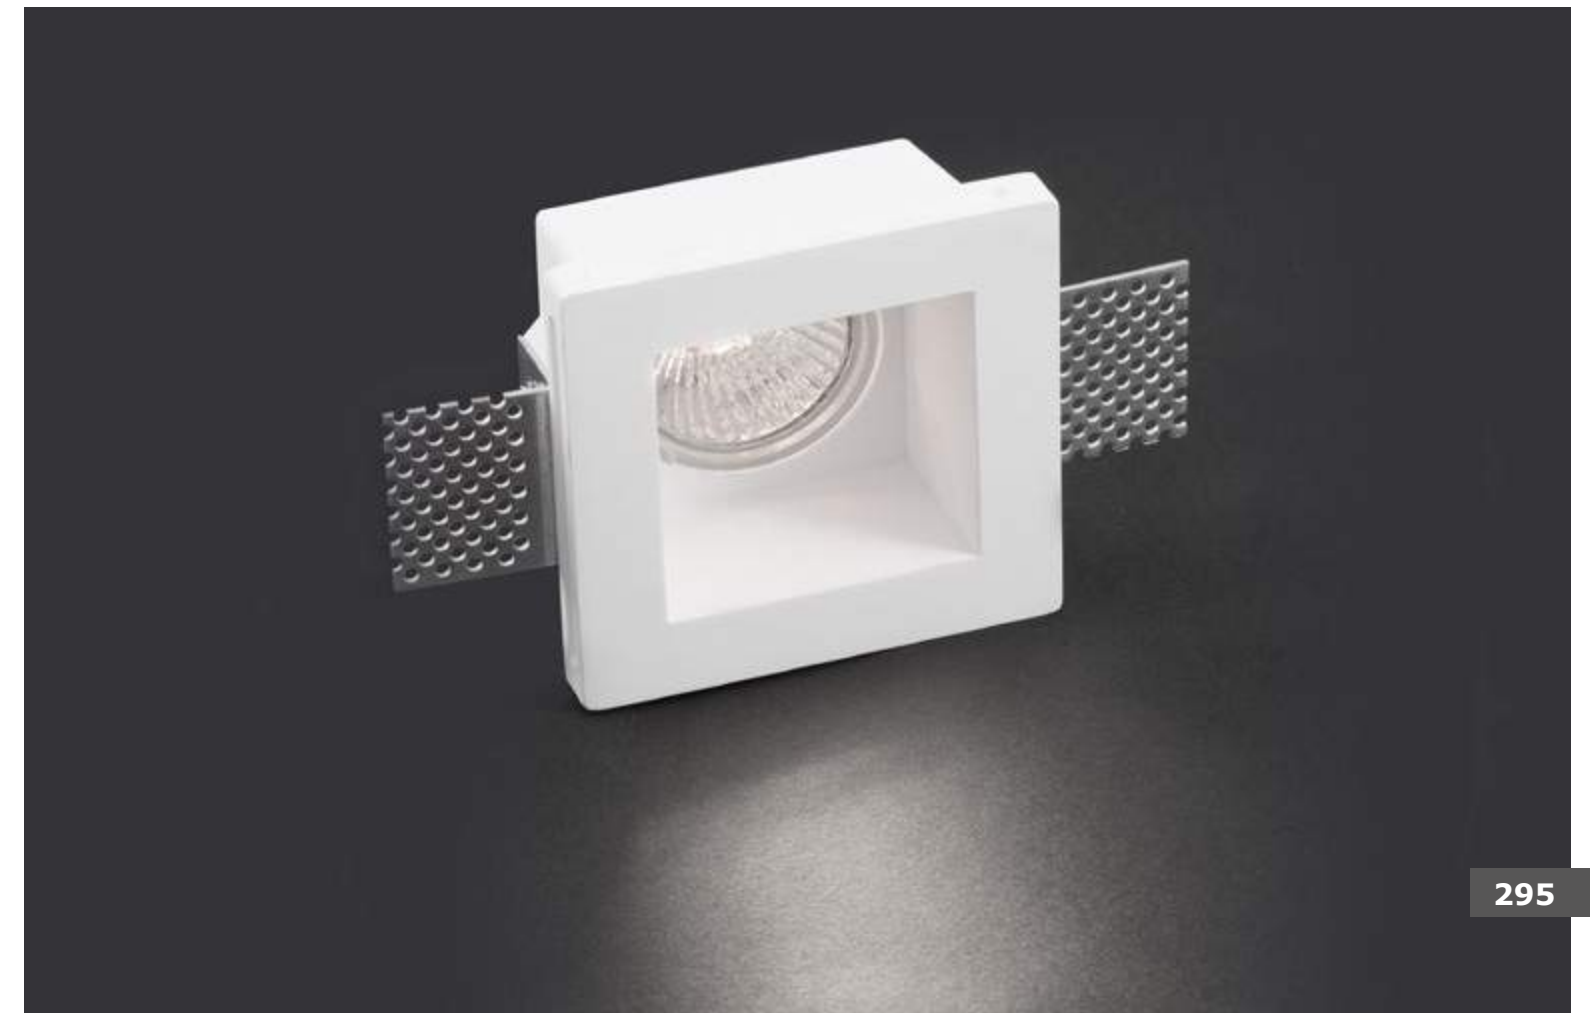

TOBIA | 9879110

White Gypsum
Adjustable Brackets
LED GU10 1x10 Watt IP20
220-240 Volt Bulb Excluded
L: 8 W: 8 H: 5.2 cm
Cut Out: 8.5 x 8.5 cm