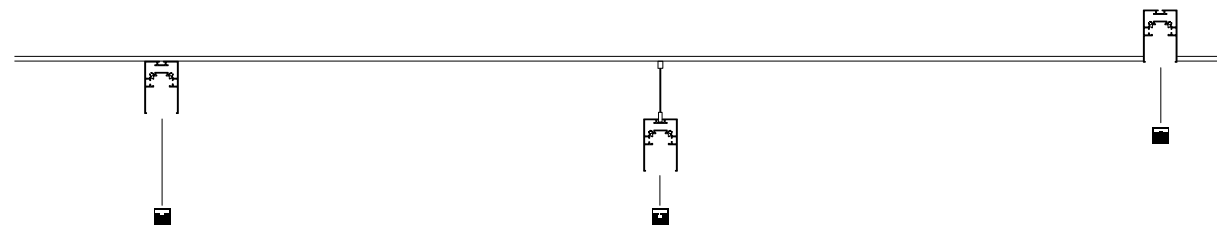

SURFACE MOUNTED

PENDANT SUSPENDED

BUILT IN RECESSED