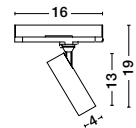

WEST | 9011941 · 10W · 3000K