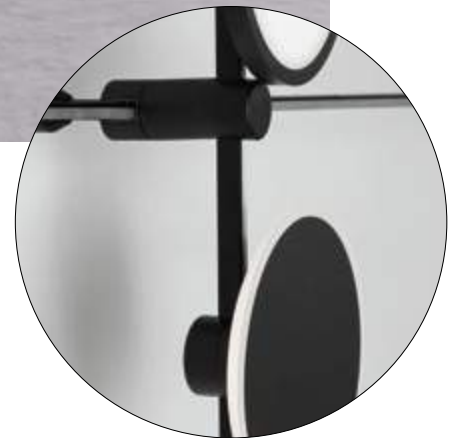

WALL MAGNETIC DECORATIVE
& ACCESSORIES

**CREATE
YOUR
WALL
DESIGN**

MAGNA | 9180660

Magnetic Wall Structure
Sandy Black Aluminium IP20
Included Driver 60 Watt
AC85-265V Output 24V DC
L: 150 W: 1.5 H: 12 cm