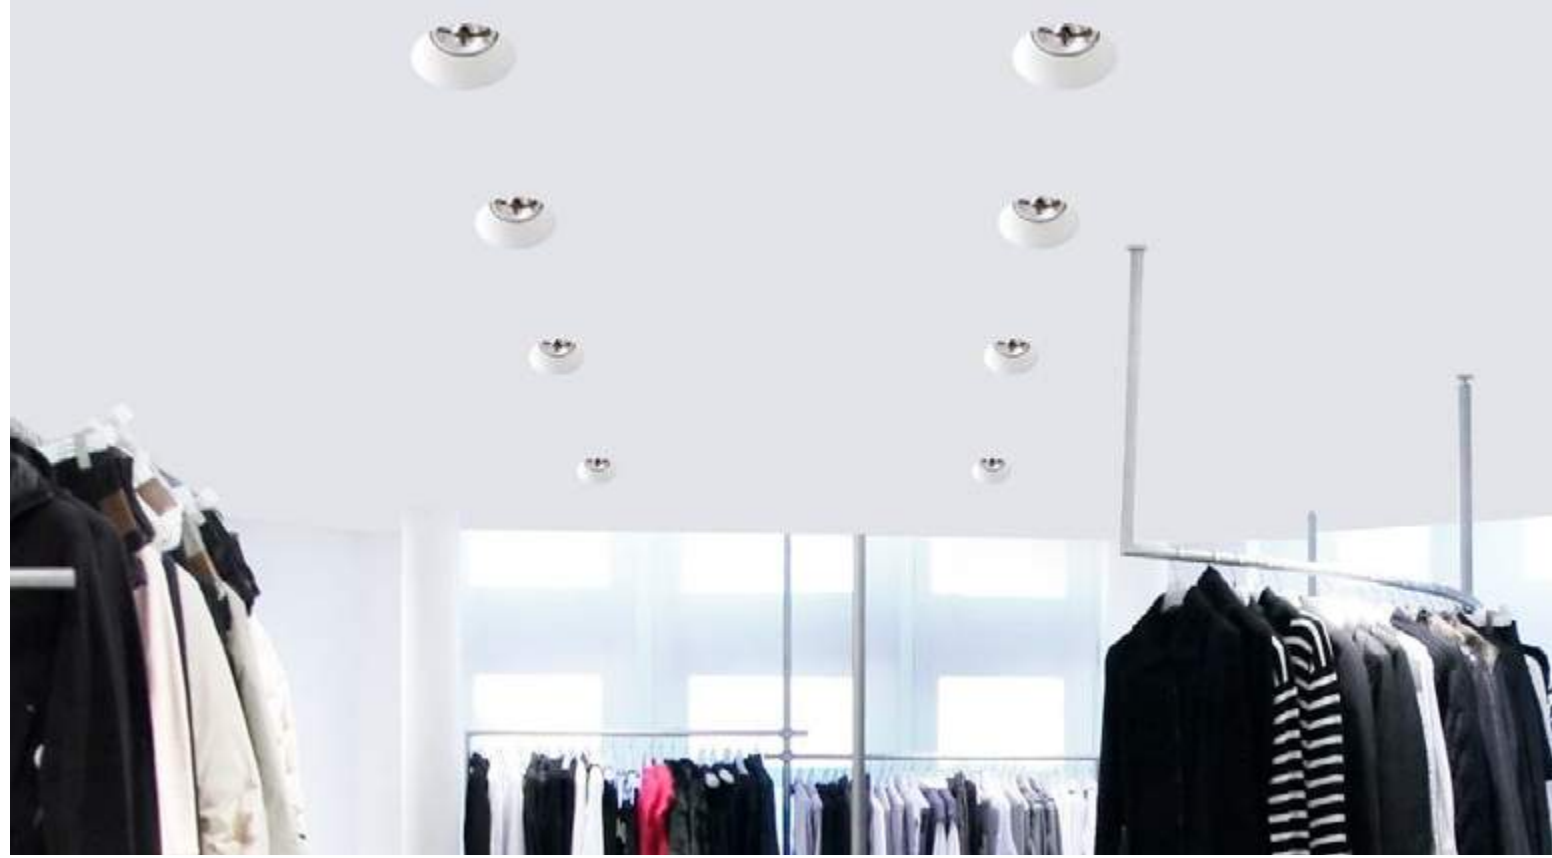

Adjustable Brackets

Rotating

VITALE | 51850801

White Gypsum
Adjustable Brackets
AR111 1x100 Watt IP20
220-240 Volt Bulb Excluded
L: 21 W: 21 D: 6.7 cm
Cut Out: 21.5 x 21.5 cm

Adjustable Brackets

Rotating

VITALE | 51851001

White Gypsum
Adjustable Brackets
AR111 1x100 Watt IP20
220-240 Volt Bulb Excluded
D: 21 W: 21 H: 6.7 cm
Cut Out: 21.5 x 21.5 cm

Adjustable Brackets

VITALE | 41849601

White Gypsum
Adjustable Brackets
AR111 1x50 Watt IP20
220-240 Volt Bulb Excluded
L: 20 W: 20 H: 8.5 cm
Cut Out: 20.5 x 20.5 cm

Adjustable Brackets

VITALE | 41849401

White Gypsum
Adjustable Brackets
AR111 1x50 Watt IP20
220-240 Volt Bulb Excluded
L: 20 W: 20 H: 8.5 cm
Cut Out: 20.5 cm