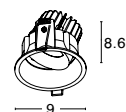

LAZIO | 8044909 · IP54

LAZIO | 8044809 · IP54

LAZIO | 8000502 · IP54

LAZIO | 8000503 · IP54

Photo	Code	Material	Recessed	CRI	UGR	LED Chip	Dimension (cm)	Cut Out (cm)	Beam Angle	Kelvin	Protection	Adjustable	Driver Included
	8018509	White & Black Alum.	✓	>90	<8	X	D:9 H:7.3	7.8	36°	X	IP44	✓	X
	8044909	White Aluminium	✓	>90	<14	X	D:9 H:8.6	8.2	36°	X	IP54	✓	X
	8044809	White Aluminium	✓	>90	<16	X	L:16.8 W:9 H:8.9	16 x 8.2	36°	X	IP54	✓	X
	8000502	White Aluminium	✓	>90	<27	X	D:9.2 H:5.4	8.2	36°	X	IP54	✓	X
	8000503	Black Aluminium	✓	>90	<27	X	D:9.2 H:5.4	8.2	36°	X	IP54	✓	X