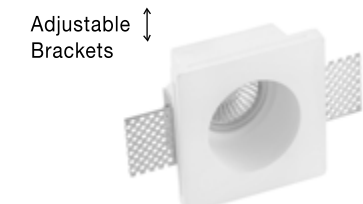

TOBIA | 9879112

White Gypsum
Adjustable Brackets
LED GU10 1x10 Watt IP20
220-240 Volt Bulb Excluded
L: 9.5 W: 9.5 H: 5 cm
Cut Out: 9 x 9 cm