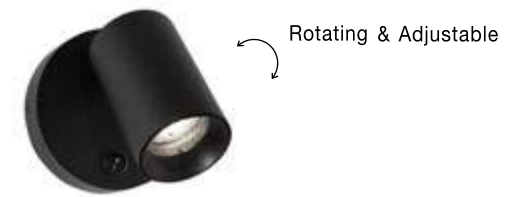

NET | 9011922

Sandy Black Aluminium
Switch On/Off
LED GU10 1x10 Watt IP20
220-240 Volt Bulb Excluded
D: 5.7 H: 9 Hz: 10.5 cm