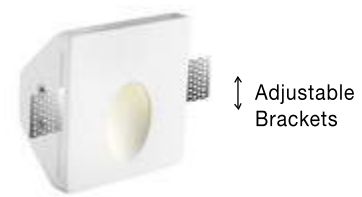

Adjustable Brackets

CIROCCO | 9879106

White Gypsum
LED 1 Watt CREE 3000K IP20
Waiberlon Driver Included
L: 10 W: 4.75 H: 10 cm
Cut Out: 10.3 x 10.3 cm

Adjustable Brackets

CIROCCO | 61886001

White Gypsum
LED 1 Watt CREE 3000K IP20
L: 10 W: 4.9 H: 10 cm
Cut Out: 10.3 x 10.3 cm

DRIVER | 9889134

Driver 2 Watt Waiberlon
Input: 220-240V AC 50/60Hz
Output: 3-4 VDC
500mA Not Dimmable

Adjustable Brackets

CIROCCO | 9188626

White Gypsum
LED 1 Watt CREE 3000K IP20
L: 12 W: 5.5 H: 18 cm
Cut Out: 12.3 x 18.3 cm

Adjustable Brackets

CIROCCO | 9602615

White Gypsum
LED GU10 1x10 Watt IP20
220-240 Volt Bulb Excluded
L: 21 W: 7.8 H: 25 cm
Cut Out: 21.3 x 25.3 cm