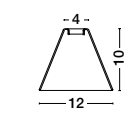

FLER | 9028805