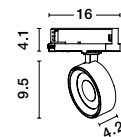

ROLER | 9011861 · 20W · 3000K