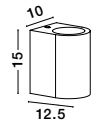

SANDRO | 9164923

White Gypsum
LED G9 1x5 Watt IP20
220-240 Volt Bulb Excluded
D: 10 W: 12.5 H: 15 cm