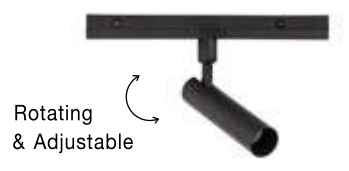

TINT | 9236323
 Connector Tube
 Sandy Black Aluminium
 D: 2.3 H: 70 cm

TINT | 9236360
 Connector Tube
 Sandy Black Aluminium
 D: 6 H: 70 cm

MAGNETIC DECORATIVE
ACCESSORIES

CRI
90

NOT | **9136122**
15W · 3000K