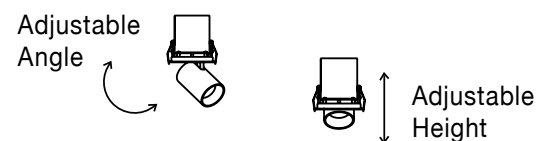

Included Driver 15 Watt Philips
Input: 220-240V AC 50/60Hz
Output: 30-42 VDC
0.35A Not Dimmable