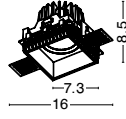

BELLUNO | 8019109