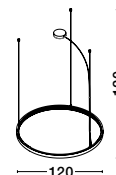

step 3

YOU ARE READY!

step 4

LOOP 01 | 8925201

Circular Magnetic Profile
Sandy Black Aluminium IP20
Driver 75 Watt AC 220-240 V
D: 90 H: 120 cm

LOOP 02 | 8925202

Circular Magnetic Profile
Sandy Black Aluminium IP20
Driver 120 Watt AC 220-240 V
D: 120 H: 120 cm