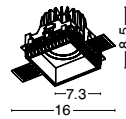

BELLUNO | 8014910