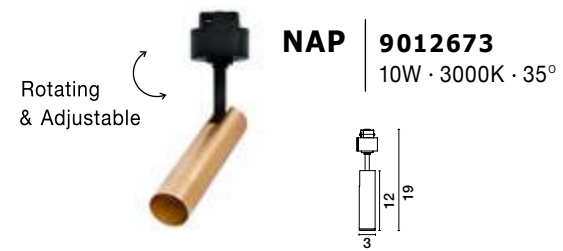

Photo	Code	Material	Watt	Volt	LED Chip	Dimension(cm)	Lumen	CRI	UGR	Beam Angle	Kelvin	Protection	Adj.	Driver Included	Dim.	Class
	9012675	Satin Gold Aluminium & Glass	5W	DC24V	Philips	D:12 H:80	220Lm	>90	<18	120°	3000K	IP20	X	X	X	III
	9012672	Sandy Black Aluminium & Glass	5W	DC24V	Philips	D:10 H:80	380Lm	>90	<18	120°	3000K	IP20	X	X	X	III
	9012671	Sandy Black Aluminium & Glass	5W	DC24V	Philips	D:10 H:15	380Lm	>90	<18	120°	3000K	IP20	X	X	X	III
	9012674	Sandy Black Aluminium & Glass	5W	DC24V	Philips	D:12 H:16.5	220Lm	>90	<18	120°	3000K	IP20	X	X	X	III