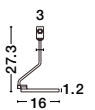

ART | **9028817**
15W · 3000K