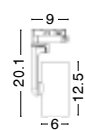

SINT | 9701101

Sandy White Aluminium
Black Honeycomb
LED GU10 Adaptor 1x10 Watt
Adaptor 3 wires 230 Volt
IP20 Bulb Excluded
D: 6 H: 20.1 cm

Compatible with 9193441 rail