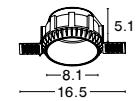

BRAD | 9017392

Sandy Black Aluminium Trimless
LED GU10 1x10 Watt
220-240 Volt Rotating
IP20 Bulb Excluded
D: 8.1 H: 5.1 cm
Cut Out: 10 cm