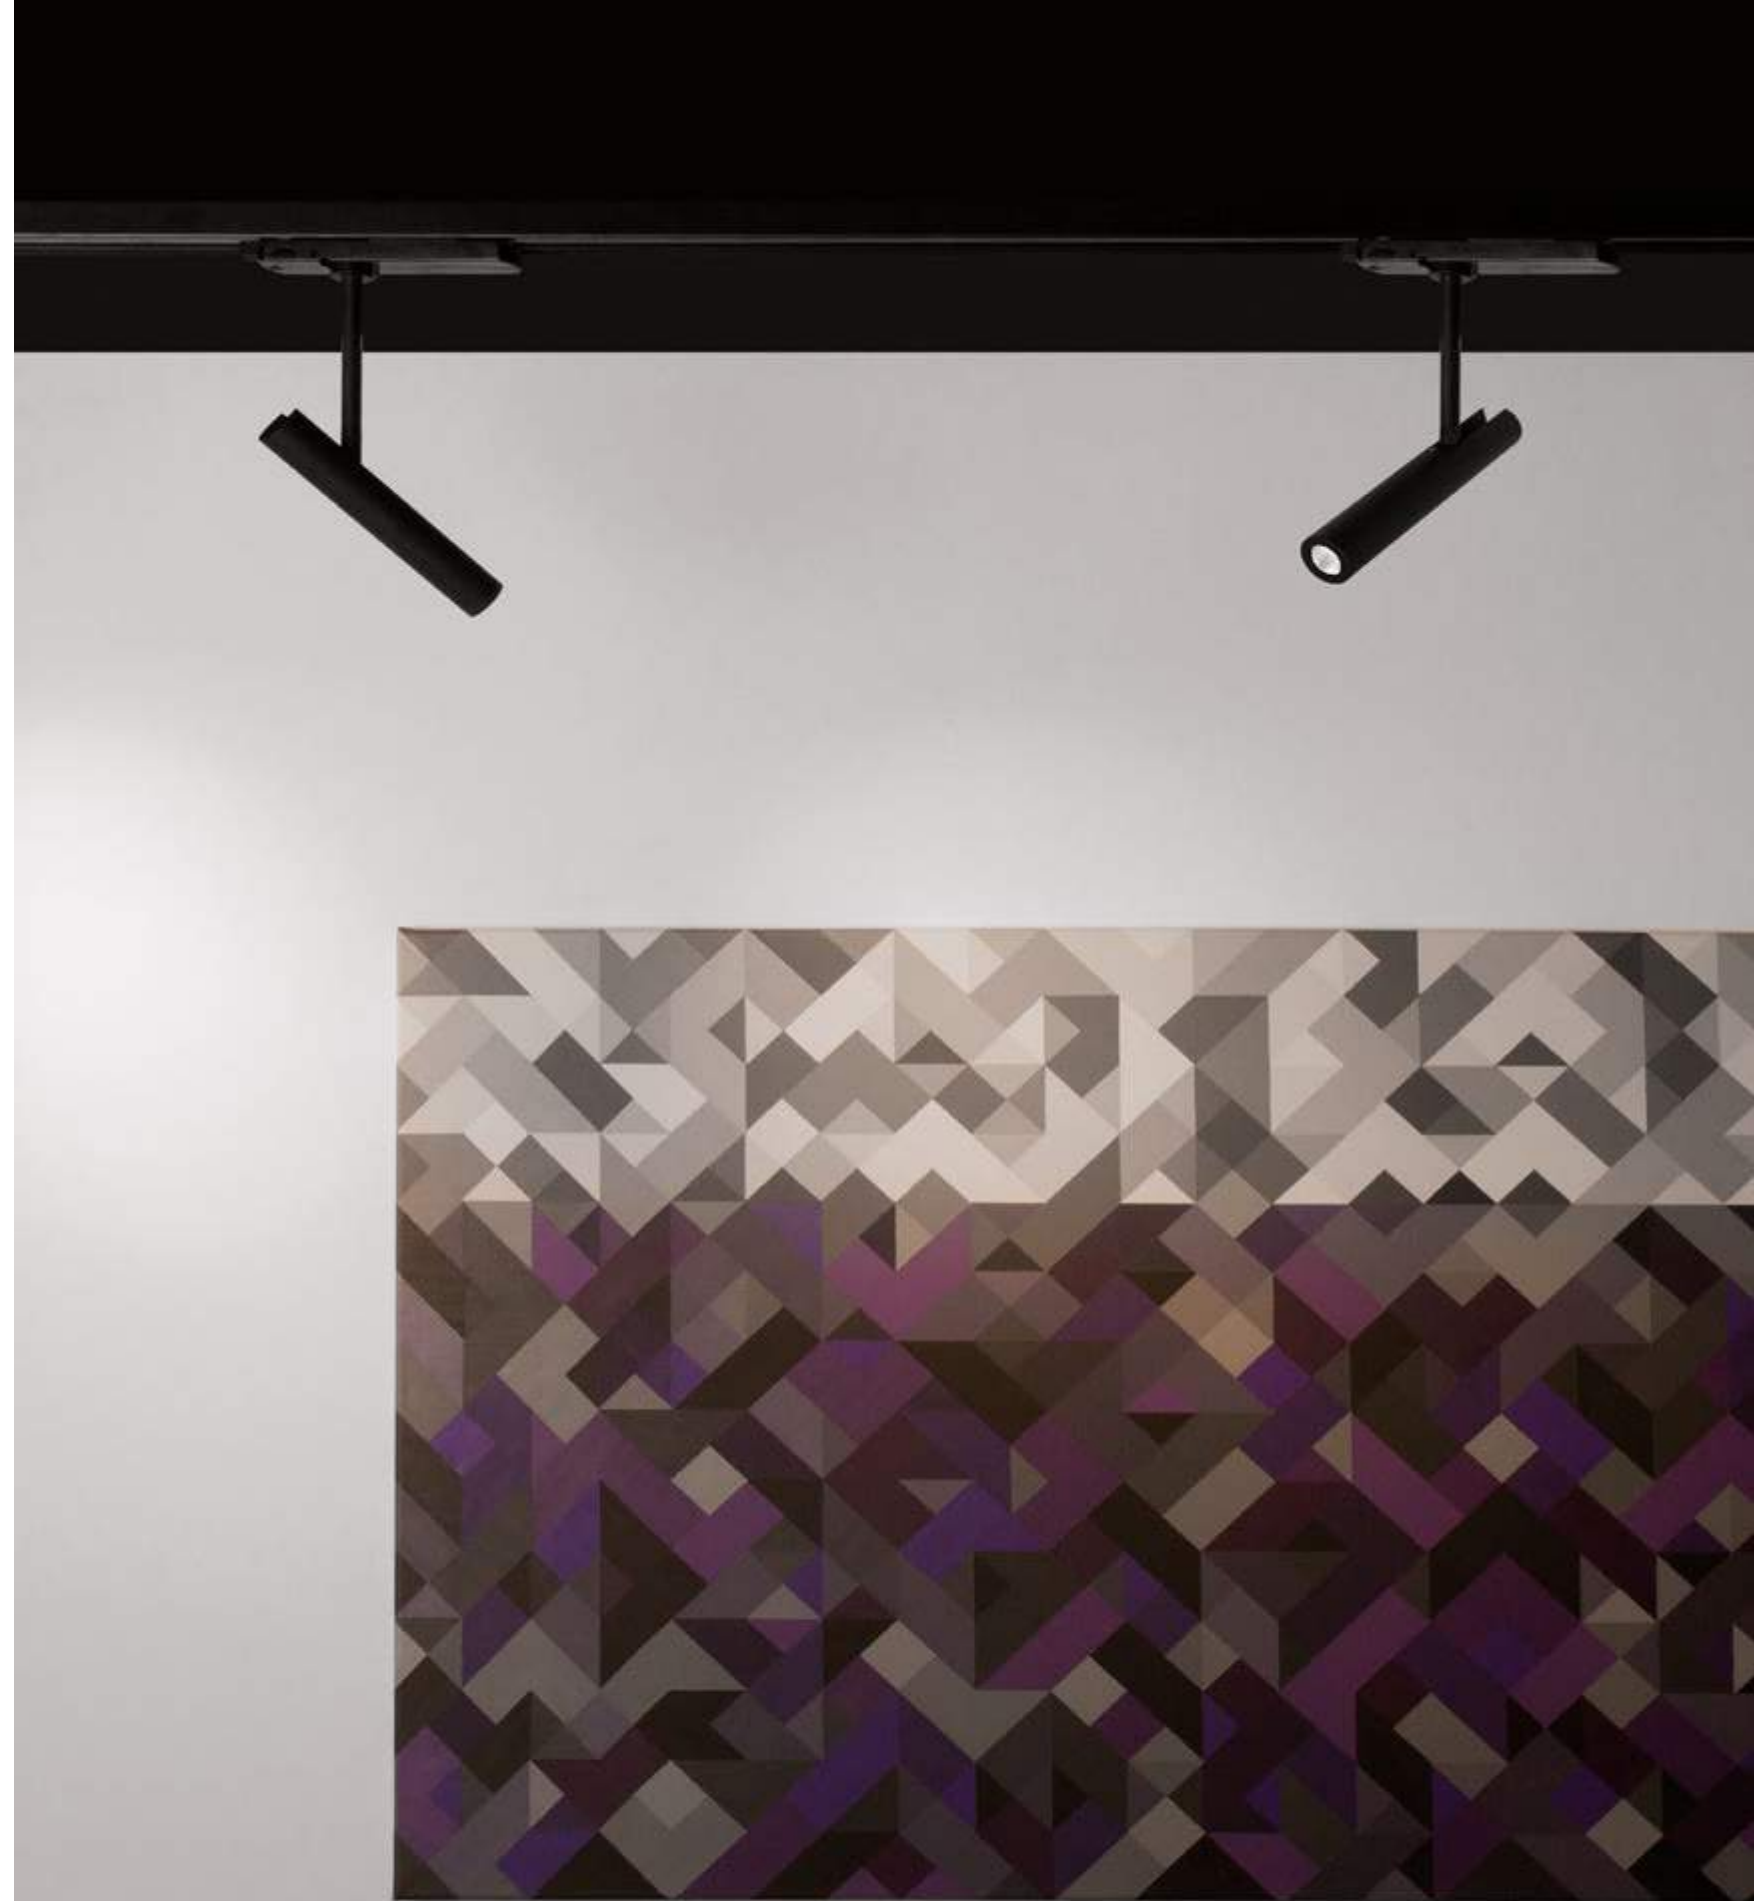

COMPATIBLE WITH TRACK RAIL | 9193431 (BLACK) OR 9193421 (WHITE) - 7770630 (WHITE)

CRI 90

Rotating & Adjustable

4 WIRES

WANG | 9123131 · 12W · 3000K

WANG | 9123132 · 12W · 3000K

Photo	Code	Material	Watt	Volt	Ma	Driver	LED Chip	Dimension (cm)	Lumen	CRI	UGR	Beam Angle	Kelvin	Protection	Adaptor	Adj.	Dim.	Driver Included	Class
	9123131	Sandy Black Aluminium	12W	220-240V	300	Global	Bridgelu	D:3 H:29	960Lm	>90	<15	25°	3000K	IP20	4 Wires	✓	X	✓	I
	9123132	Sandy White Aluminium	12W	220-240V	300	Global	Bridgelu	D:3 H:29	960Lm	>90	<15	25°	3000K	IP20	4 Wires	✓	X	✓	I