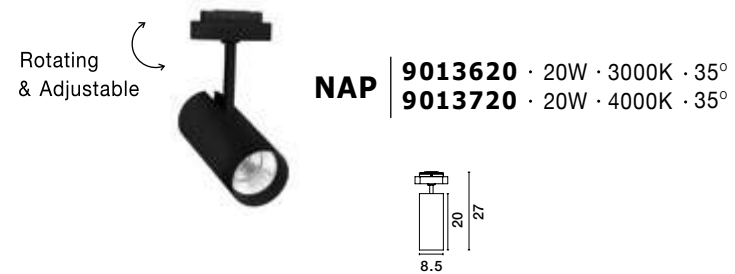

Photo	Code	Material	Watt	Volt	LED Chip	Dimension(cm)	Lumen	CRI	UGR	Beam Angle	Kelvin	Protection	Adj.	Driver Included	Dim.	Class
	9012675	Satin Gold Aluminium & Glass	5W	DC24V	Philips	D:12 H:80	220Lm	>90	<18	120°	3000K	IP20	X	X	X	III
	9012672	Sandy Black Aluminium & Glass	5W	DC24V	Philips	D:10 H:80	380Lm	>90	<18	120°	3000K	IP20	X	X	X	III
	9012671	Sandy Black Aluminium & Glass	5W	DC24V	Philips	D:10 H:15	380Lm	>90	<18	120°	3000K	IP20	X	X	X	III
	9012674	Sandy Black Aluminium & Glass	5W	DC24V	Philips	D:12 H:16.5	220Lm	>90	<18	120°	3000K	IP20	X	X	X	III