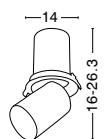

JUNO | 7770445 · 30W

Photo	Code	Material	Watt	LED Chip	Lumen	Dimension (cm)	Cut Out (cm)	CRI	Beam Angle	Kelvin	Protection	Adj.	Driver Included
	7770443	Black Aluminium	15W	Luminus	1275Lm	D:9.6 H:12-21	8.5	>90	60°	3000K	IP20	✓	Philips
	7770442	White Aluminium	15W	Luminus	1275Lm	D:9.6 H:12-21	8.5	>90	60°	3000K	IP20	✓	Philips
	7770445	Black Aluminium	30W	Luminus	2890Lm	D:14 H:16-26.3	12.5	>90	60°	3000K	IP20	✓	Philips
	7770444	White Aluminium	30W	Luminus	2890Lm	D:14 H:16-26.3	12.5	>90	60°	3000K	IP20	✓	Philips