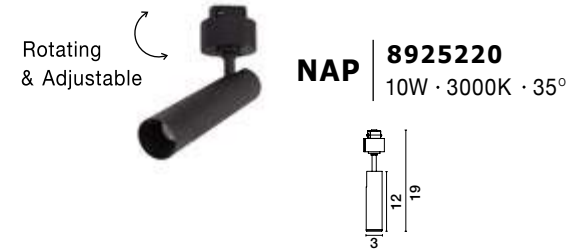

Photo	Code	Material	Watt	Volt	LED Chip	Dimension(cm)	Lumen	CRI	UGR	Beam Angle	Kelvin	Protection	Adj.	Driver Included	Dim.	Class
	9012675	Satin Gold Aluminium & Glass	5W	DC24V	Philips	D:12 H:80	220Lm	>90	<18	120°	3000K	IP20	X	X	X	III
	9012672	Sandy Black Aluminium & Glass	5W	DC24V	Philips	D:10 H:80	380Lm	>90	<18	120°	3000K	IP20	X	X	X	III
	9012671	Sandy Black Aluminium & Glass	5W	DC24V	Philips	D:10 H:15	380Lm	>90	<18	120°	3000K	IP20	X	X	X	III
	9012674	Sandy Black Aluminium & Glass	5W	DC24V	Philips	D:12 H:16.5	220Lm	>90	<18	120°	3000K	IP20	X	X	X	III