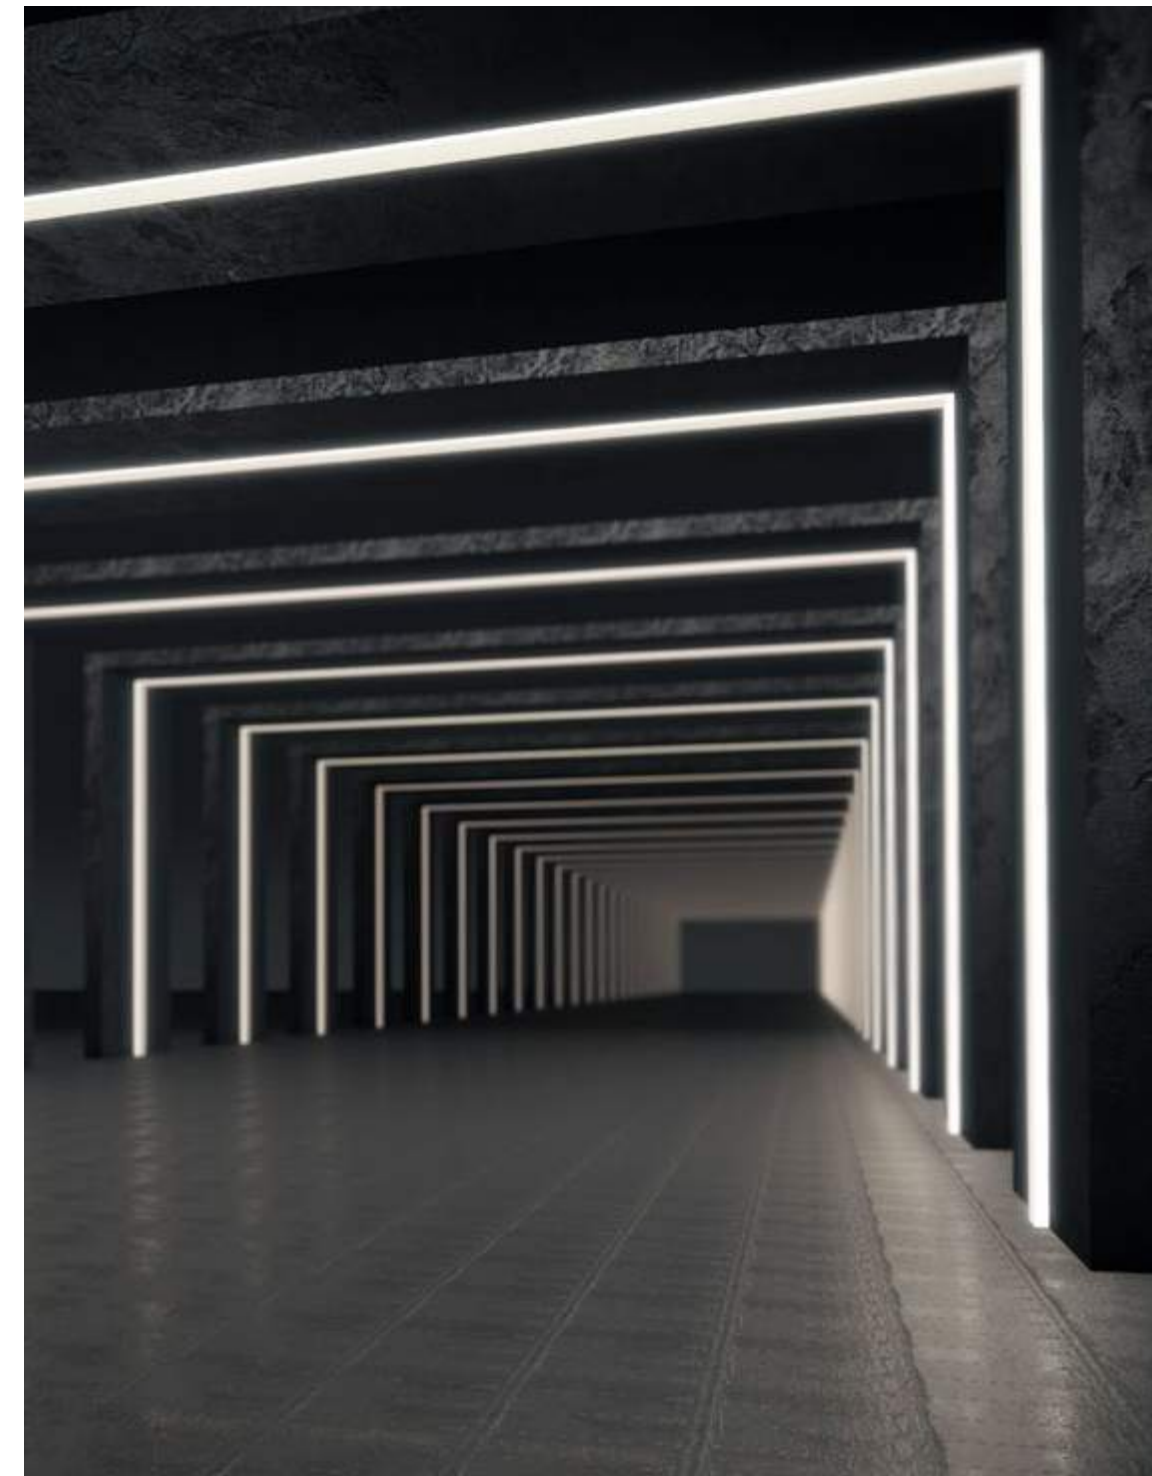

LINEAR LIGHTING PROFILES

CARE SYSTEM

DIMMABLE - ADJUSTABLE CCT 3000-6500K