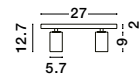

INUS | 9460971

Black & Satin Gold Aluminium
LED GU10 2x10 Watt IP20
220-240 Volt Bulb Excluded
L: 27 W: 6 H: 12.7 cm