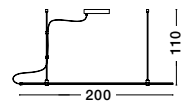

GRAMMI 02 | 9180564

Magnetic Tubular Structure
Sandy Black Aluminium IP20
Included Driver 100 Watt AC85-265V
L: 200 H: 110 cm