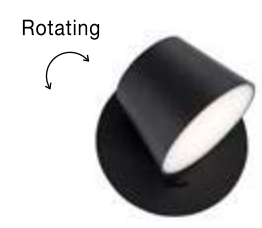

AMADEO | 9118635

Sandy Black Aluminium & Acrylic
Adjustable Switch On/Off
LED 36 Watt 230 Volt
2180Lm 3000K IP20
D: 15 D2: 9 H: 400 cm

SWITCH ON/OFF

AMADEO | 8223602

Black Aluminium & Acrylic
Adjustable
Switch On/Off
LED Edison 6 Watt 230 Volt
528Lm 3000K IP20
D: 12 W: 12 H: 12 cm