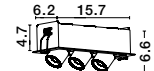

Driver 4W ACTEC MINI
Input: 100-240V AC 50/60Hz
Output: 3-12 VDC
350mA Not Dimmable

DRIVER INCLUDED

Included Driver 12W ACTEC
Input: 100-240V AC 50/60Hz
Output: 2-34 VDC
350mA Not Dimmable

Photo	Code	Material	Watt	Volt	Ma	Lumen	LED Chip	Dimension (cm)	Cut Out (cm)	CRI	UGR	Beam Angle	Kelvin	Protection	Adj.	Driver Included	Class
	9075916	White Aluminium	3W	9V	350	270Lm	Citizen	L:6.2 W:6.2 H:6.6	5.8x5.7	>90	<16	35°	3000K	IP20	✓	X	III
	9072815	White Aluminium	3W	9V	350	270Lm	Citizen	D:5.2 H:6.8	4.4	>90	<16	35°	3000K	IP20	✓	X	III
	9076117	White Aluminium	9W	100-240V	350	740Lm	Citizen	L:15.7 W:6.2 H:6.6	15x5.7	>90	<16	35°	3000K	IP20	✓	✓	III

DON'T FORGET TO CONNECT THEM WITH DRIVER | code: 9020170
4 Watt