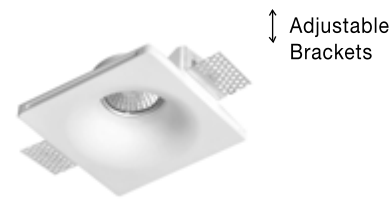

TOBIA | 9879104

White Gypsum
Adjustable Brackets
LED GU10 1x10 Watt IP20
220-240 Volt Bulb Excluded
L: 12 W: 12 H: 4.5 cm
Cut Out: 12.5 x 12.5 cm