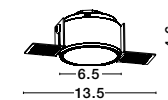

BRAD | 9017403

Sandy Black Aluminium Trimless
LED GU10 1x10 Watt
220-240 Volt
IP20 Bulb Excluded
D: 6.5 H: 4.6 cm
Cut Out: 7.2 cm