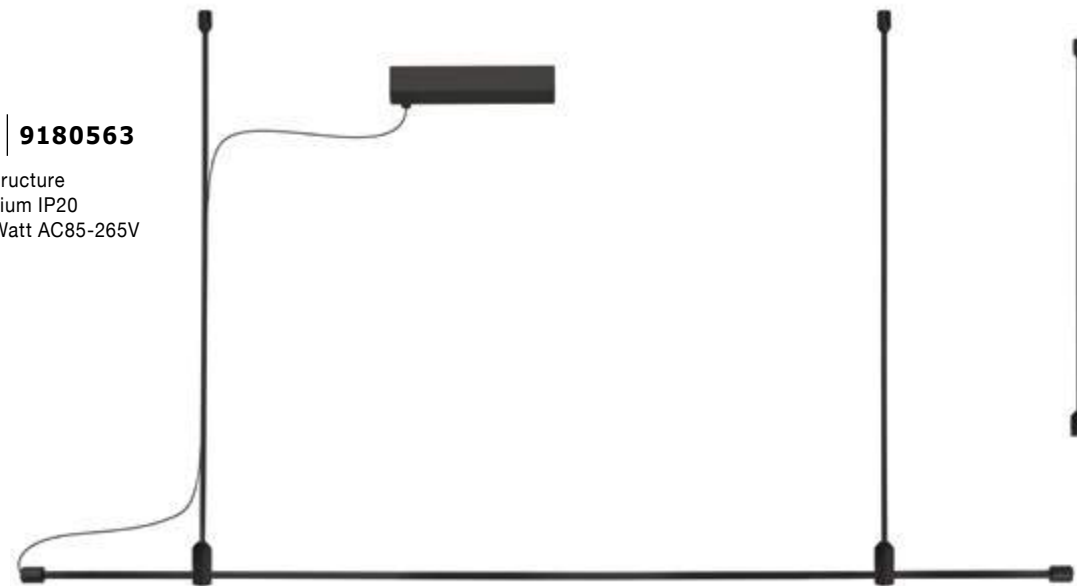

GRAMMI 01 | 9180563

Magnetic Tubular Structure
Sandy Black Aluminium IP20
Included Driver 60 Watt AC85-265V
L: 150 H: 110 cm