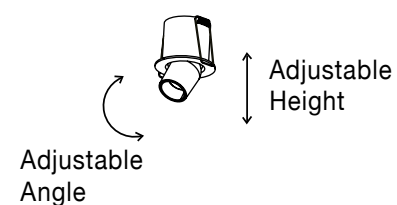

DRIVER | 9020170

Driver 4W ACTEC MINI
Input: 100-240V AC 50/60Hz
Output: 3-12 VDC
350mA Not Dimmable