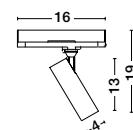

WEST | 9011942 · 10W · 3000K