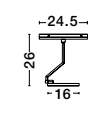

LOD | **9136135**
10W · 3000K