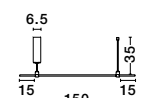

GRAMMI 03 | 9028348