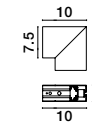

TWO APPLICABLE WAYS

PLACE END CAPS

CONNECT THE COMPATIBLE DRIVER

Q-CONNECTOR | 8252011

Corner Connector for
Surface Magnetic Profile
Sandy Black Aluminium
L: 30 W: 30 H: 7.5 cm

V-CONNECTOR | 8252014

Corner Connector for
Surface Magnetic Profile
Sandy Black Aluminium
L: 10 W: 3.9 H: 7.5 cm