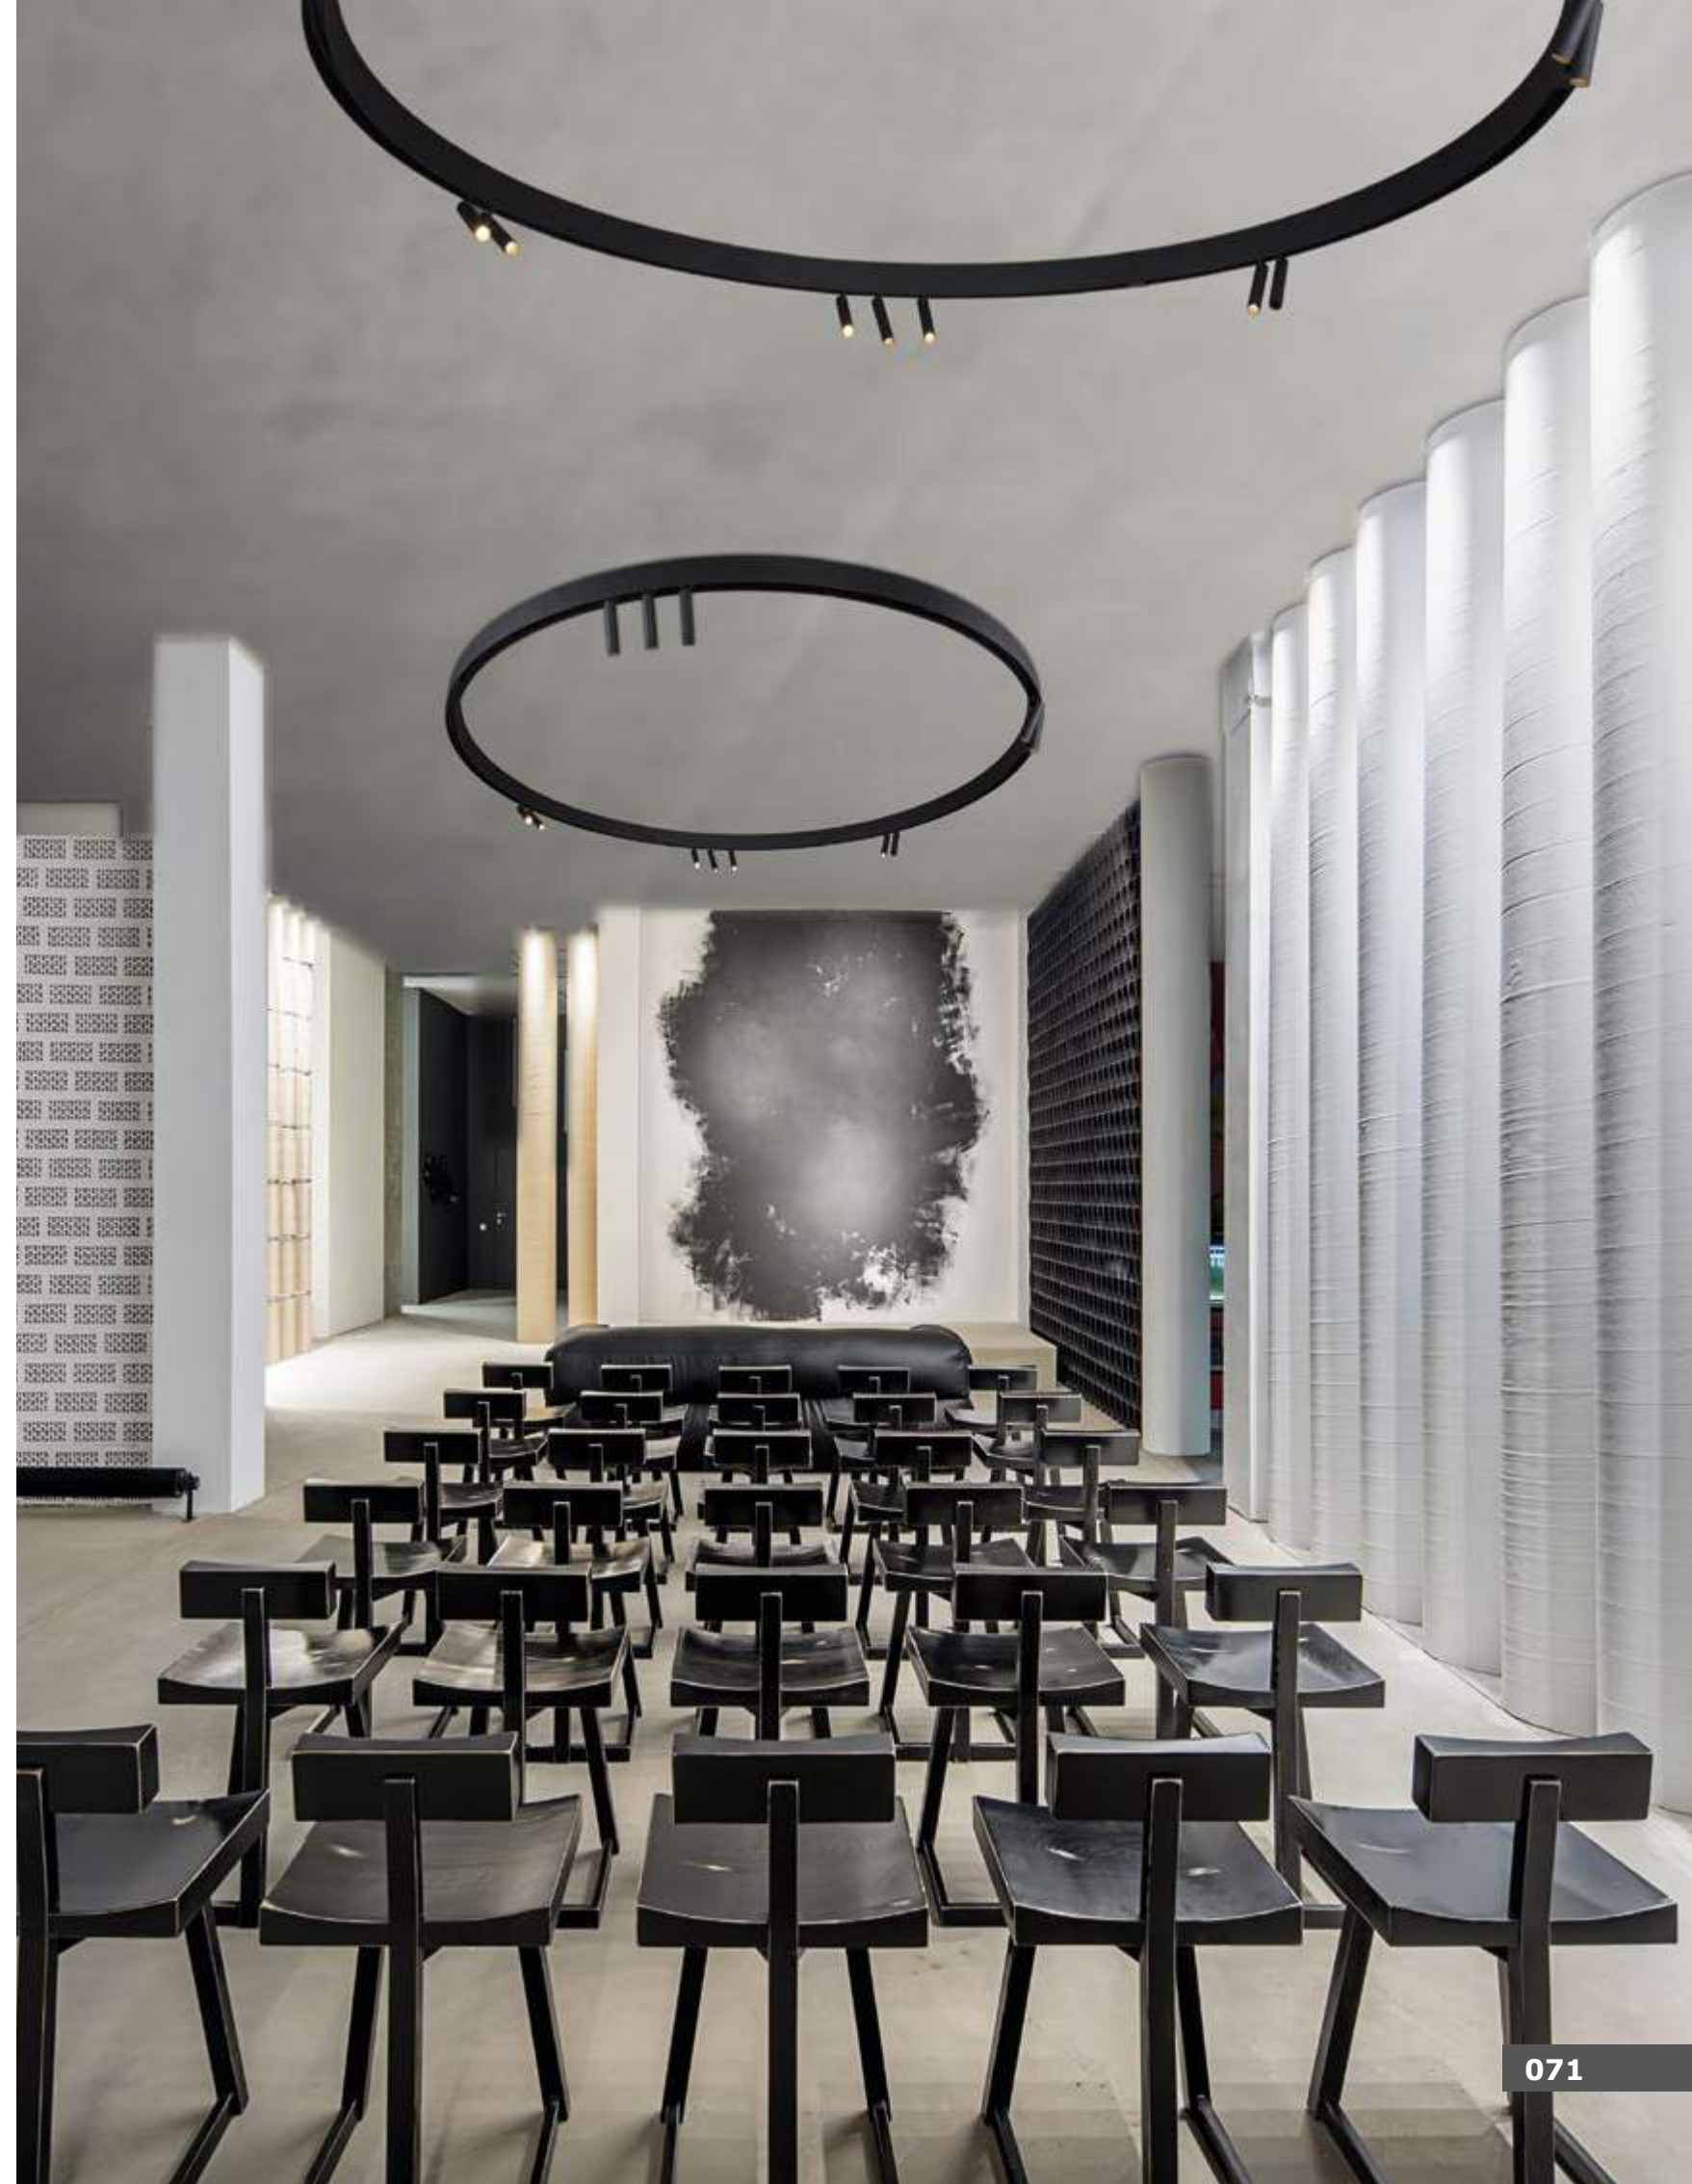

JOIN TWO 9112690 IN REVERSE TO HAVE THE ABOVE SHAPE

CURVE | 9112690

Curve Track 90°
Sandy Black Aluminium
Surface or Pendant Magnetic Profile IP20
Included Mechanical-Electrical Connector
R: 120 W: 4.1 H: 7.5 cm