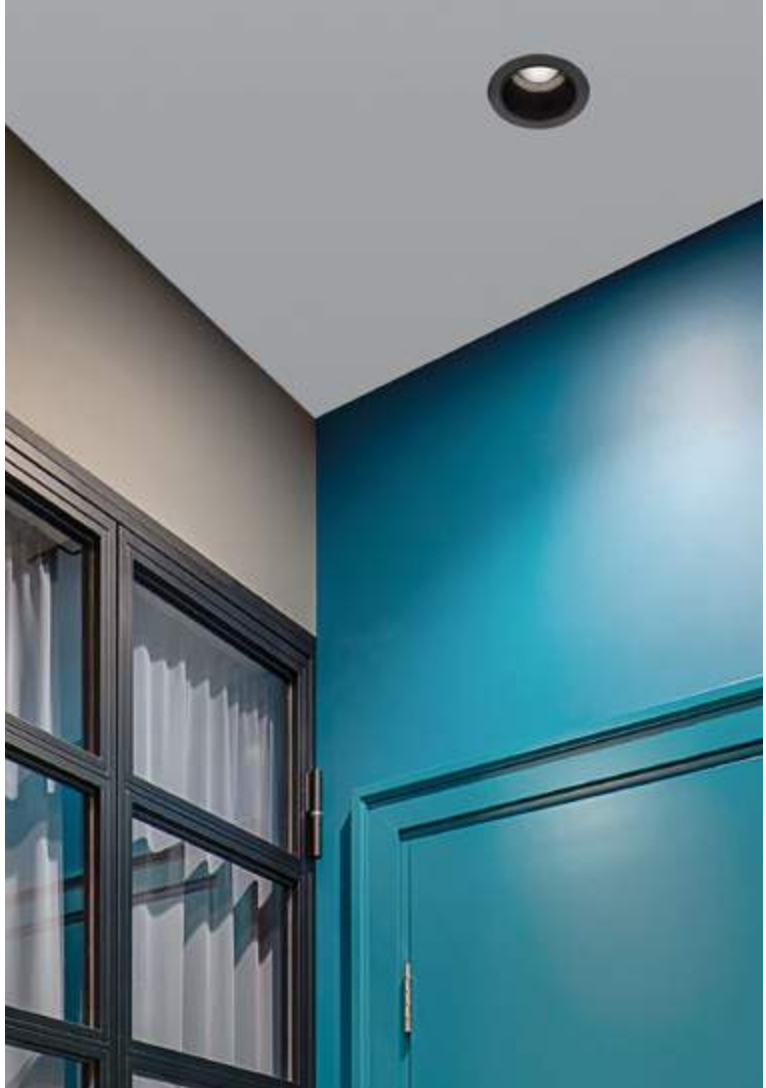

DON'T FORGET TO CONNECT THEM WITH DRIVER | code: 9020171

DRIVER INCLUDED

SELENE | 9071021

SELENE | 9071022

Photo	Code	Material	Watt	Volt	Ma	Lumen	Recessed	CRI	UGR	LED Chip	Dimension (cm)	Cut Out (cm)	Beam Angle	Kelvin	Protection	Adjust.	Driver Included	Class
	9071021	White Aluminium	10W	220-240V	500	600Lm	✓	>90	<22	Citizen	D:8.2 H:7.9	7.6	36°	3000K	IP54	X	✓	III
	9071022	Black Aluminium	10W	220-240V	500	600Lm	✓	>90	<22	Citizen	D:8.2 H:7.9	7.6	36°	3000K	IP54	X	✓	III