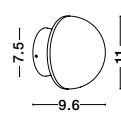

NETUNE | 9831051

Gray Concrete & White Alumimium
LED 6 Watt 220-240 Volt
160Lm 3000K IP20
D: 11 W: 9.6 H: 7.5 cm