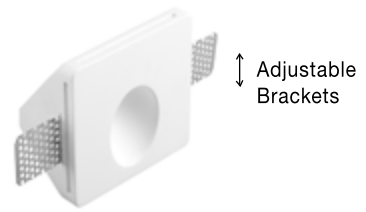

Adjustable Brackets

VITALE | 41849401

White Gypsum
Adjustable Brackets
AR111 1x50 Watt IP20
220-240 Volt Bulb Excluded
L: 20 W: 20 H: 8.5 cm
Cut Out: 20.5 cm

STEP LIGHTS

Adjustable Brackets

CIROCCO | 9879106