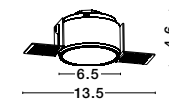

BRAD | 9017402

Sandy White Aluminium Trimless
LED GU10 1x10 Watt
220-240 Volt
IP20 Bulb Excluded
D: 6.5 H: 4.6 cm
Cut Out: 7.2 cm