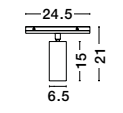

HARN | **9136124**
15W · 3000K