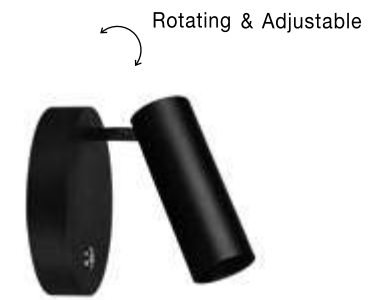

UMBERTO | 7410401

Sandy Black Aluminium
Switch On/Off
LED GU10 1x10 Watt IP20
220-240 Volt Bulb Excluded
D: 6 H: 15 cm

UMBERTO | 7410402

Sandy White Aluminium
Switch On/Off
LED GU10 1x10 Watt IP20
220-240 Volt Bulb Excluded
D: 6 H: 15 cm