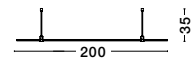

CRIMSON | 9190350

Magnetic Tubular Structure
Sandy Black Aluminium
L: 200 H: 35 cm

JUST COMBINE THE 9190800 AND 9190350 TO CREATE A DOUBLE MAGNETIC LAYER