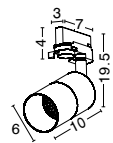

Compatible with 9193444 or 9052016 rail