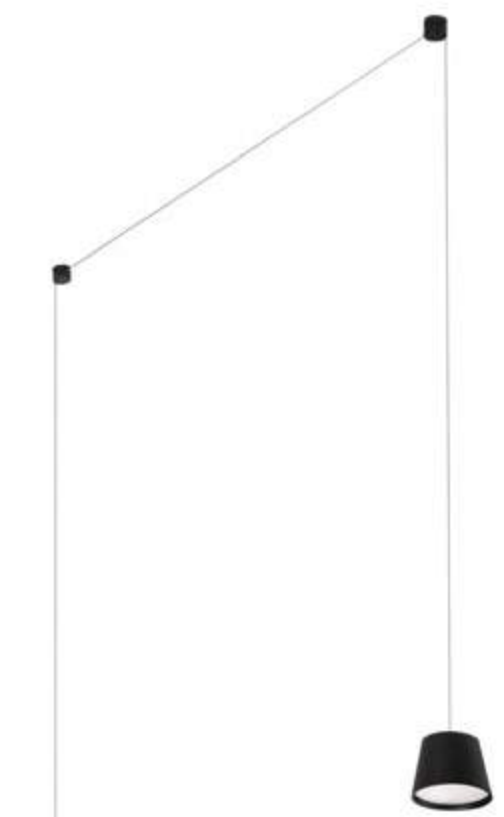

AMADEO | 9118106

Sandy Black Aluminium & Acrylic
Adjustable Switch On/Off
LED 6 Watt 230 Volt
528Lm 3000K IP20
D: 10 D2: 9 H: 400 cm

AMADEO | 9118635

Sandy Black Aluminium & Acrylic
Adjustable Switch On/Off
LED 36 Watt 230 Volt
2180Lm 3000K IP20
D: 15 D2: 9 H: 400 cm

SWITCH ON/OFF

AMADEO | 8223602

Black Aluminium & Acrylic
Adjustable
Switch On/Off
LED Edison 6 Watt 230 Volt
528Lm 3000K IP20
D: 12 W: 12 H: 12 cm

AMADEO | 8223601

White Aluminium & Acrylic
Adjustable
Switch On/Off
LED Edison 6 Watt 230 Volt
528Lm 3000K IP20
D: 12 W: 12 H: 12 cm