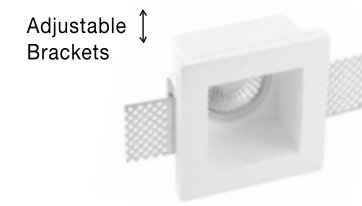

TOBIA | 9879113

White Gypsum
Adjustable Brackets
LED GU10 1x10 Watt IP20
220-240 Volt Bulb Excluded
L: 9.5 W: 9.5 H: 5 cm
Cut Out: 9 x 9 cm