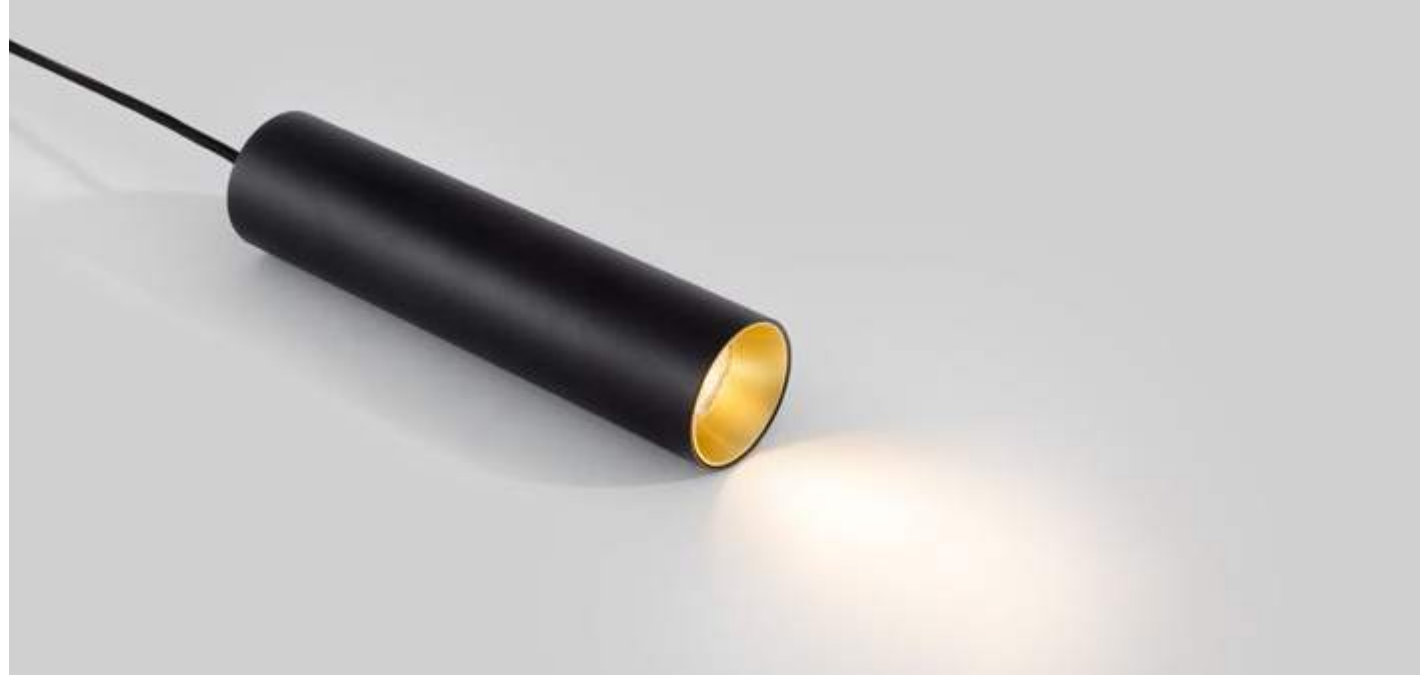

PERO | 9184376

Sandy Black Aluminium Outside
Gold Aluminium Inside
LED GU10 1x10 Watt IP20
220-240 Volt Bulb Excluded
D: 6 H1: 30 H2: 150 cm

PERO | 9184375

Sandy White Aluminium Outside
White Aluminium Inside
LED GU10 1x10 Watt IP20
220-240 Volt Bulb Excluded
D: 6 H1: 30 H2: 150 cm