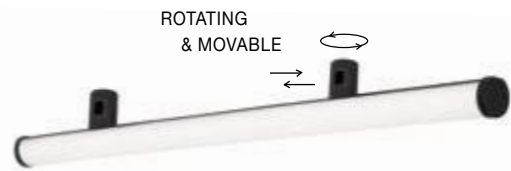

ZEON | **9190619**
20W · 3000K