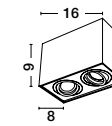

RENE | 998091

Sandy White Aluminium
LED GU10 2x10 Watt IP20
220-240 Volt Bulb Excluded
L: 16 W: 8 H: 9 cm