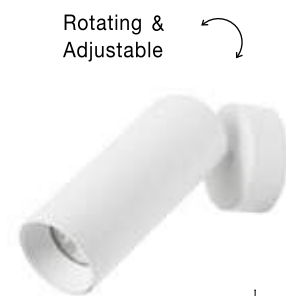

DEXTER | 821602

Sandy White Aluminium
LED GU10 1x10 Watt IP20
220-240 Volt Bulb Excluded
D: 6.2 H: 15 cm