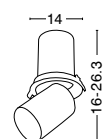

JUNO | 7770444 · 30W

Included Driver 30 Watt Philips
Input: 220-240V AC 50/60Hz
Output: 30-42 VDC
0.7A Not Dimmable