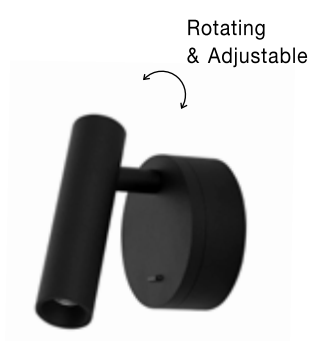

CLIP | 9030202

Sandy Black Aluminium
LED Philips 3 Watt
Switch On/Off
190Lm 3000K IP20
D: 8 W: 3.4 H: 11 cm