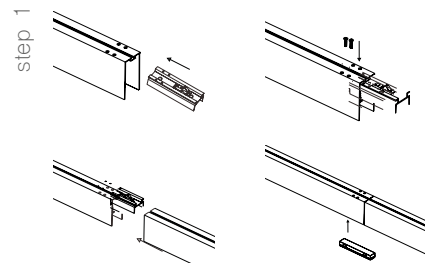

HOW IT WORKS

USE THE CONNECTOR