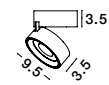

UNIVERSAL | 92002 · 20W