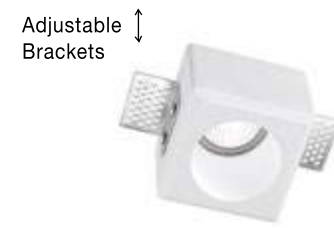

White Gypsum
LED GU10 1x10 Watt IP20
220-240 Volt Bulb Excluded
L: 12 W: 12 H: 6 cm
Cut Out: 12.3 cm

9161 9162 9163 9164

Black Silver Bronze Gold

COSIMO | 9879109

White Gypsum
Adjustable Brackets
LED GU10 1x10 Watt IP20
220-240 Volt Bulb Excluded
L: 8 W: 8 H: 5.2 cm
Cut Out: 8.5 x 8.5 cm