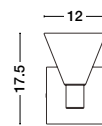

Rotating & Adjustable

MARCE | 9028813

Gold Aluminium
Clear Glass
LED 15 Watt 230 Volt
750Lm 3000K IP20
D: 12 W: 14.5 H: 400 cm

MARCE | 9060111

Gold Aluminium
Clear Glass
LED 5 Watt 230 Volt
250Lm 3000K IP20
D: 12 W: 14.5 H: 17.5 cm