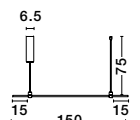

GRAMMI 04 | 9028750

Magnetic Tubular Structure
Satin Gold Aluminium IP20
Included Driver 60 Watt
AC220-240V Output 24V DC
L: 150 H: 75 cm