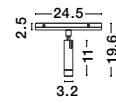

DALI

Rotating & Adjustable

NOLAN | **9136129**
15W · 3000K

Rotating & Adjustable

LOCE | **1025201**
2x5W · 3000K · 45°

Rotating & Adjustable

ABER | **9136126**
10W · 3000K · 45°

ANTI
GLARE
NETWORK

OLVI | **9136127**
13W · 3000K

OLVI | **9136128**
13W · 3000K

DRIVER | **1035001**

Dali Driver
350 Watt
Input 100-270V AC
Output: 48V DC

Photo	Code	Material	Watt	Volt	LED Chip	Dimension(cm)	Lumen	CRI	UGR	Beam Angle	Kelvin	Protection	Adj.	Driver Included	Dim.	Class
	9136129	Sandy Black Aluminium	15W	DC48V	Philips	L: 24.5 H: 11	1200Lm	>90	<14	30°	3000K	IP20	√	X	√	III
	1025201	Sandy Black Aluminium	2x5W	DC48V	Philips	L:14.4 H:10 H2:16	662Lm	>90	<14	45°	3000K	IP20	√	X	√	III
	9136126	Sandy Black Aluminium	10W	DC48V	Cree	D: 3.2 H: 19.6	800Lm	>90	<14	45°	3000K	IP20	√	X	√	III
	9136127	Sandy Black Aluminium	13W	DC48V	Philips	L: 50 H: 3	1040Lm	>90	<14	120°	3000K	IP20	X	X	√	III
	9136128	Sandy Black Aluminium	13W	DC48V	Osram	L: 50 H: 3	1040Lm	>90	<14	120°	3000K	IP20	X	X	√	III