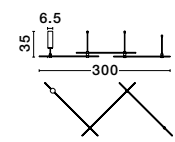

CRON | 9028310

Magnetic Tubular Structure
Satin Gold Aluminium IP20
Included Driver 100 Watt
AC220-240V Output 24V DC
L: 300 H: 35 cm