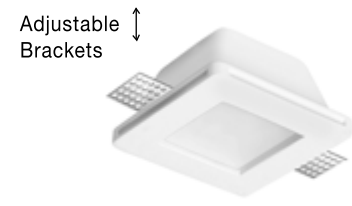

TOBIA | 9879102

White Gypsum & Glass
Adjustable Brackets
LED GU10 1x10 Watt IP20
220-240 Volt Bulb Excluded
L: 12 W: 12 H: 5.5 cm
Cut Out: 12.5 x 12.5 cm