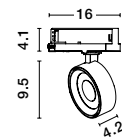

ROLER | 9011862 · 20W · 3000K