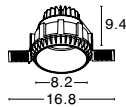

BELLUNO | 8019310