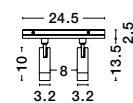

DALI

Rotating & Adjustable

NOLAN | **9136129**
15W · 3000K

Rotating & Adjustable

LOCE | **1025201**
2x5W · 3000K · 45°

Rotating & Adjustable

ABER | **9136126**
10W · 3000K · 45°

ANTI
GLARE
NETWORK

OLVI | **9136127**
13W · 3000K

OLVI | **9136128**
13W · 3000K

DRIVER | **1035001**

Dali Driver
350 Watt
Input 100-270V AC
Output: 48V DC

Photo	Code	Material	Watt	Volt	LED Chip	Dimension(cm)	Lumen	CRI	UGR	Beam Angle	Kelvin	Protection	Adj.	Driver Included	Dim.	Class
	9136129	Sandy Black Aluminium	15W	DC48V	Philips	L: 24.5 H: 11	1200Lm	>90	<14	30°	3000K	IP20	√	X	√	III
	1025201	Sandy Black Aluminium	2x5W	DC48V	Philips	L:14.4 H:10 H2:16	662Lm	>90	<14	45°	3000K	IP20	√	X	√	III
	9136126	Sandy Black Aluminium	10W	DC48V	Cree	D: 3.2 H: 19.6	800Lm	>90	<14	45°	3000K	IP20	√	X	√	III
	9136127	Sandy Black Aluminium	13W	DC48V	Philips	L: 50 H: 3	1040Lm	>90	<14	120°	3000K	IP20	X	X	√	III
	9136128	Sandy Black Aluminium	13W	DC48V	Osram	L: 50 H: 3	1040Lm	>90	<14	120°	3000K	IP20	X	X	√	III