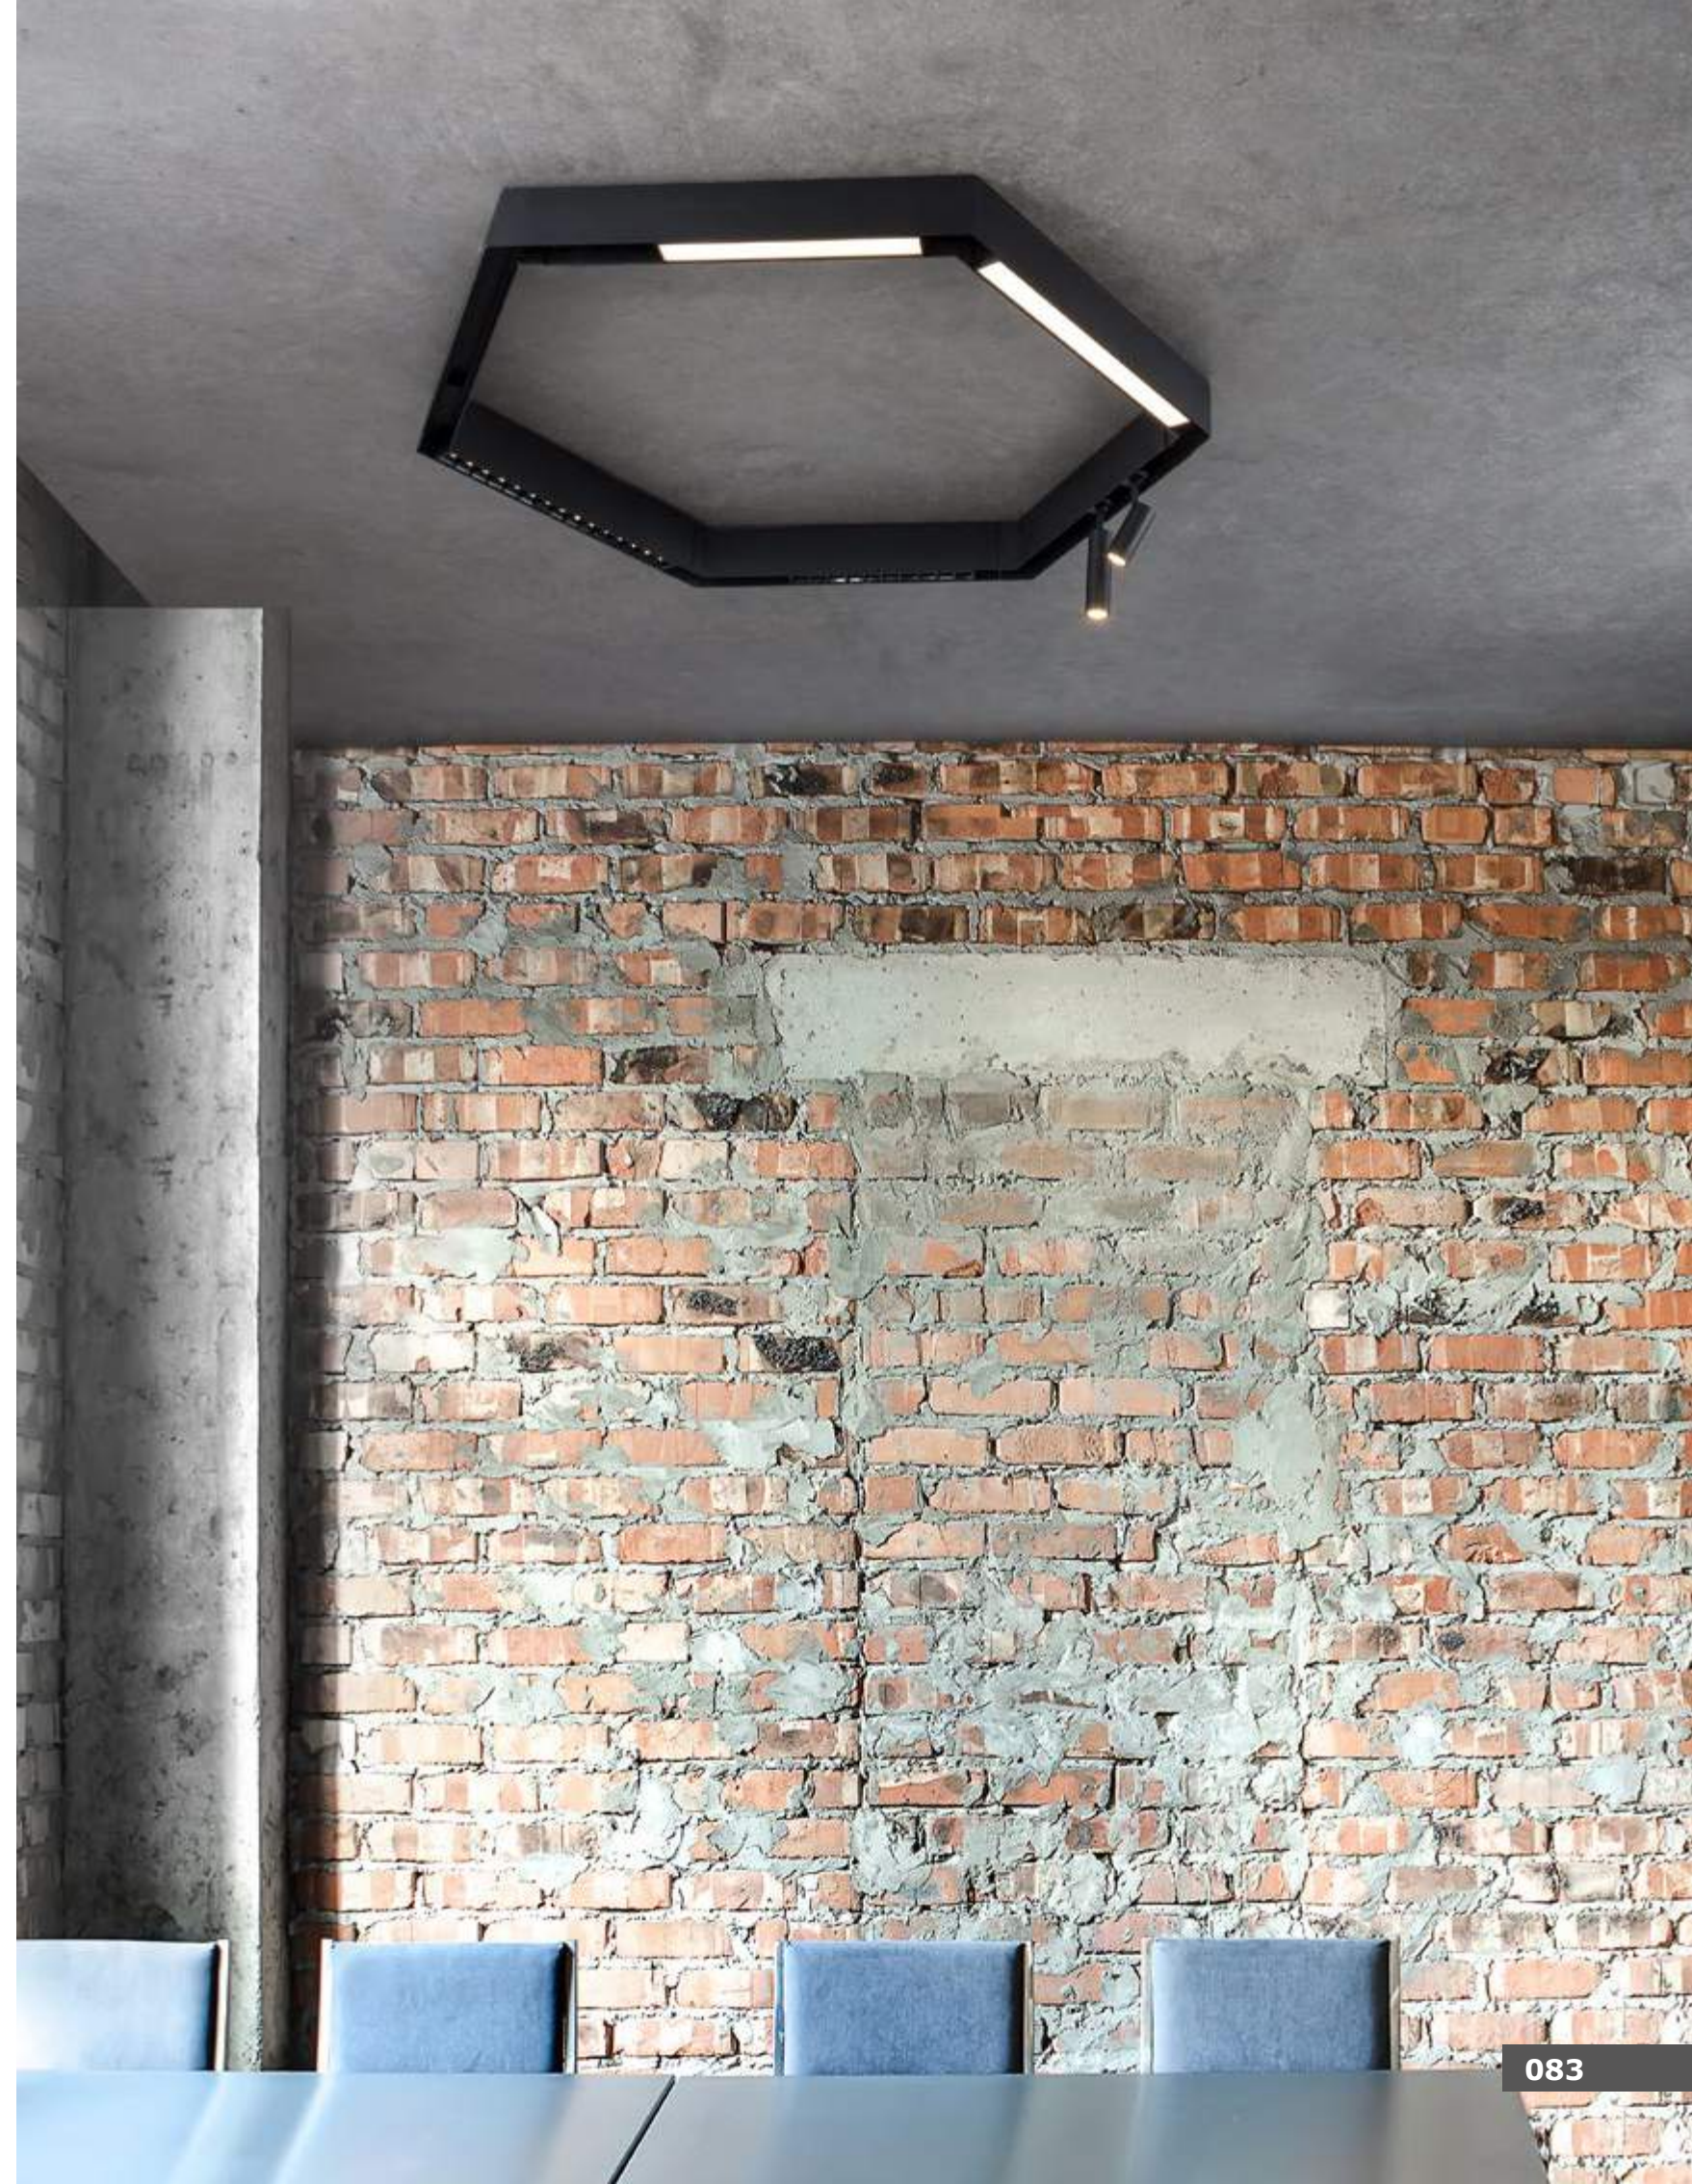

TREE 01 | 8252035

Corner 2V - 120°
Connector between two tracks
Sandy Black Aluminium
L: 18 W: 14.5 H: 7.5 cm

TREE 02 | 8252036

Corner 3V - 120°
Connector between three tracks
Sandy Black Aluminium
L: 18 W: 21 H: 7.5 cm