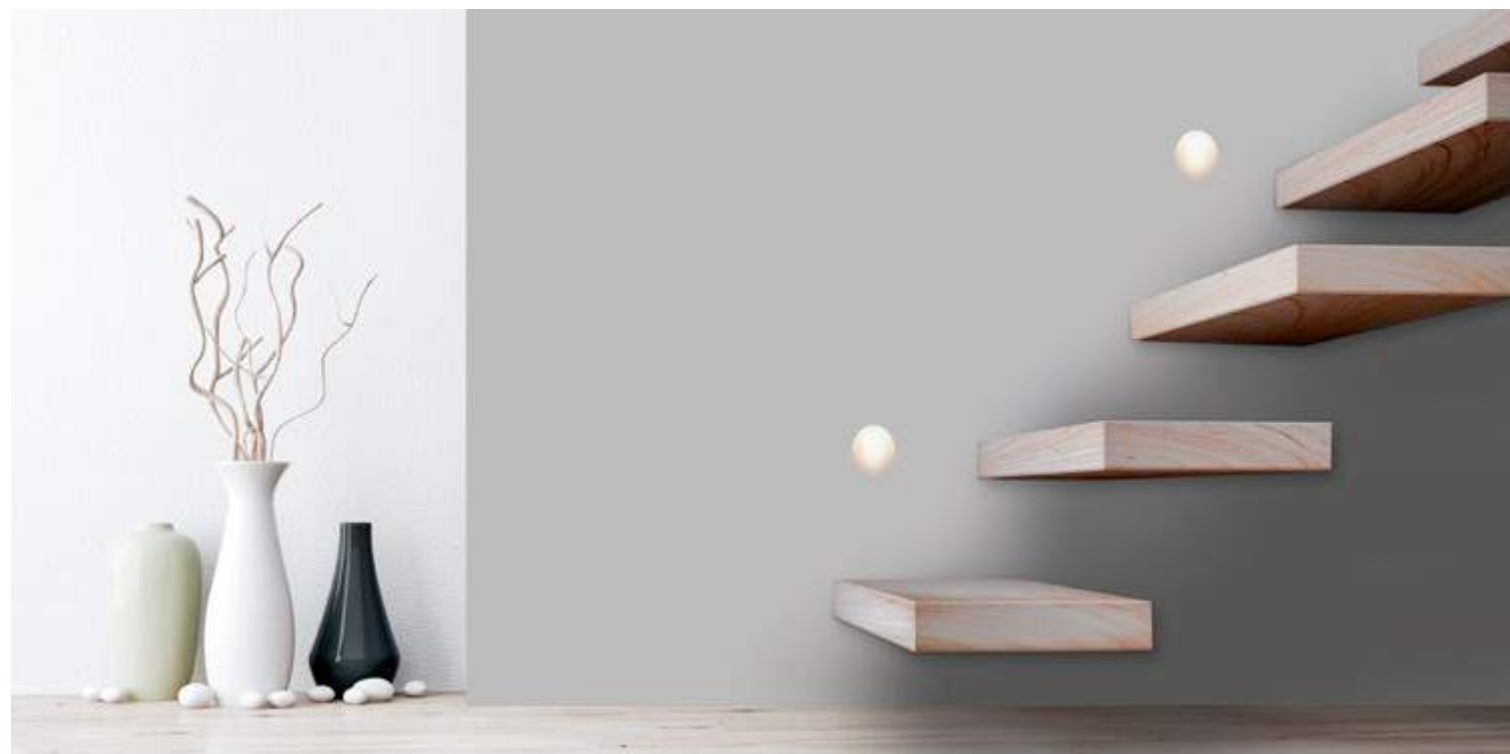

Adjustable Brackets

CIROCCO | 9602615

White Gypsum
LED GU10 1x10 Watt IP20
220-240 Volt Bulb Excluded
L: 21 W: 7.8 H: 25 cm
Cut Out: 21.3 x 25.3 cm

CIROCCO | 5600601 7600601

White Gypsum
MR11 GU4 1x20 Watt
230 Volt IP20
Bulb Excluded
L: 11 W: 5.5 H: 24.5 cm
Cut Out: 11.3 x 24.8 cm