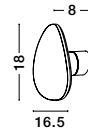

CRONUS | 9084071

White Gypsum & Alumimium
LED 10 Watt 220-240 Volt
927Lm 3000K IP20
D: 16 W: 8 H: 18 cm