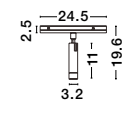

LOD | **9136136**
20W · 3000K