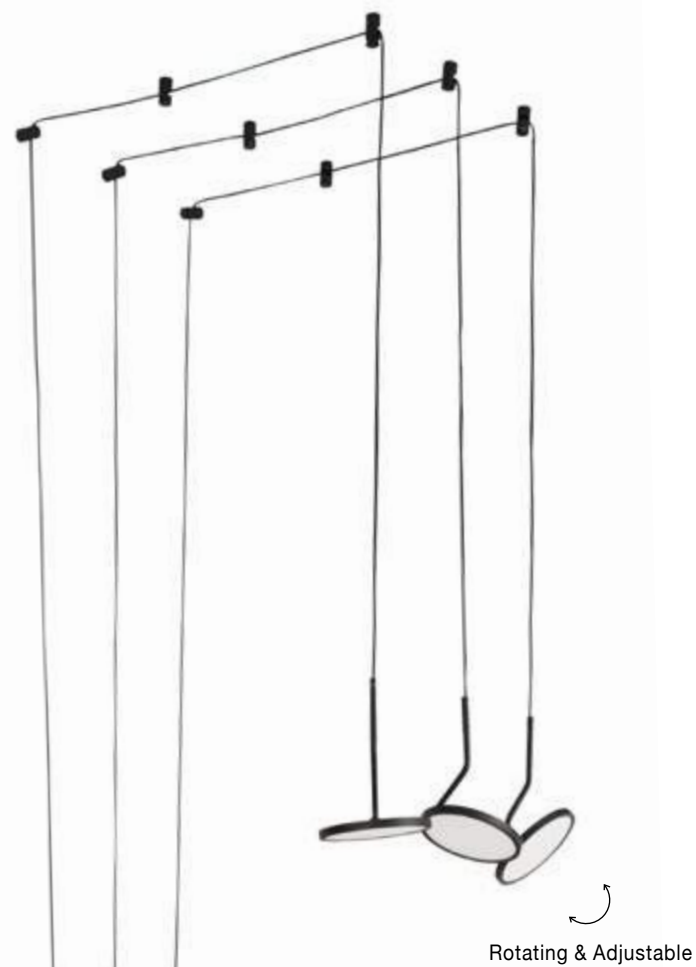

Rotating & Adjustable

LUCCELO | 9190130

Sandy Black Aluminium
& Acrylic
LED 30 Watt 230 Volt
1500Lm 3000K IP20
L: 16 W: 16 H: 400 cm