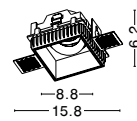

BRAD | 9000352

Sandy Black Aluminium Trimless
LED GU10 1x10 Watt
220-240 Volt Rotating
IP20 Bulb Excluded
L: 8.8 H: 6.2 cm
Cut Out: 8.5x8.5 cm