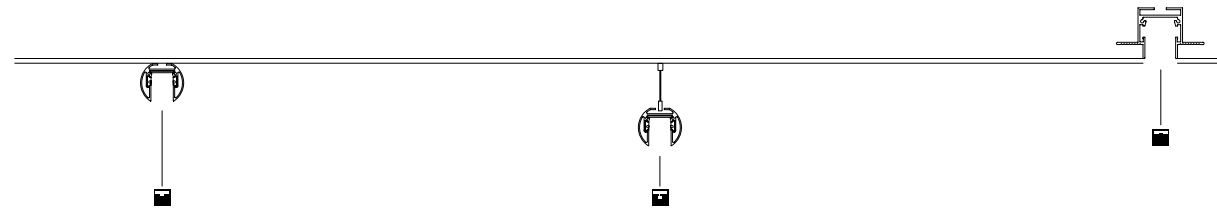

ROTATING & MOVABLE

ROTATING & MOVABLE

MAGNETIC PROFILE
SOLUTIONS

SURFACE MOUNTED

PENDANT SUSPENDED

BUILT IN RECESSED

SURFACE - PENDANT APPLICATION

PLANET 01 | 9136338
 Surface or Pendant
 Magnetic Profile IP20
 Sandy Black Aluminium
 Max Power 300 Watt
 L: 200 W: 2.3 W₂: 4.4 H: 3.9 cm
  