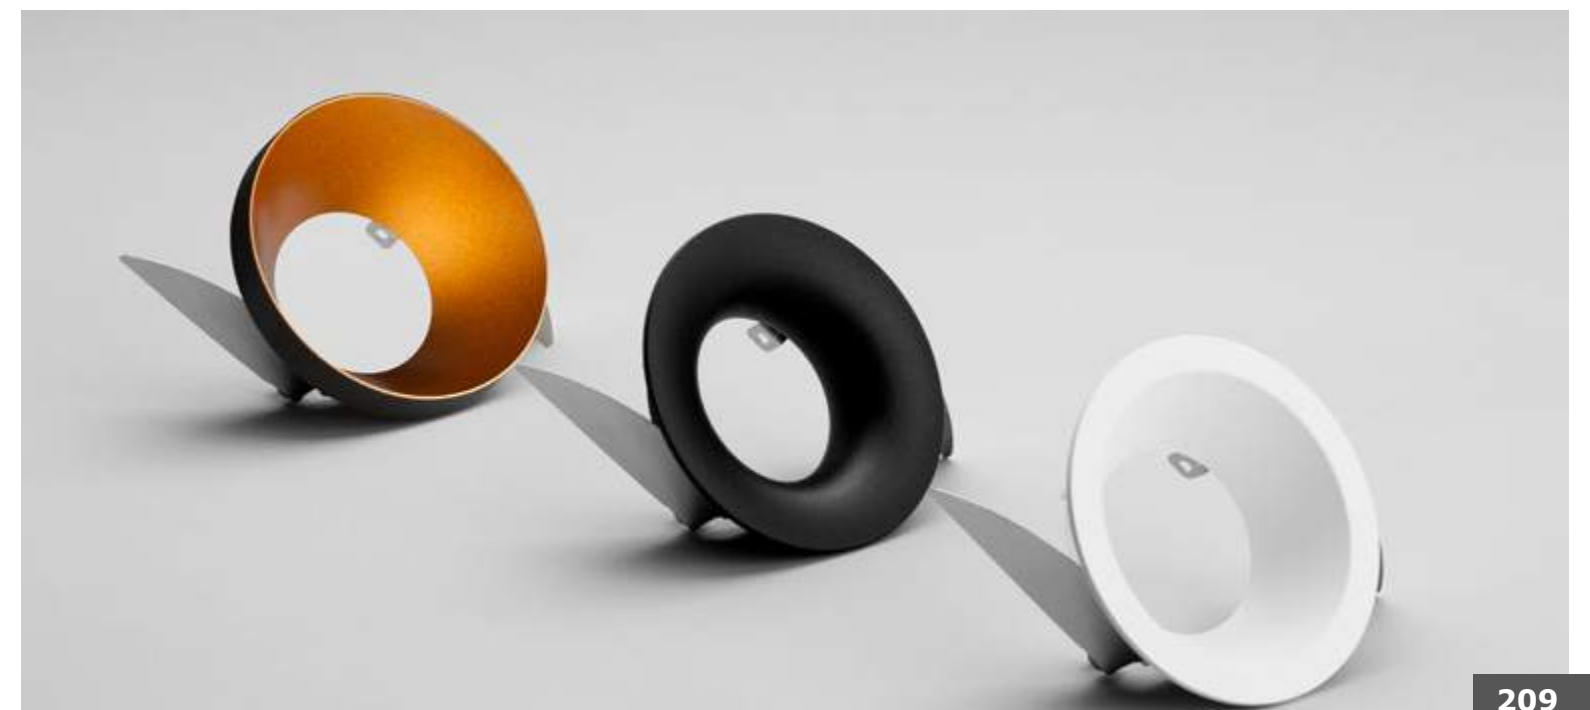

MAKE IT IDEAL FOR YOU