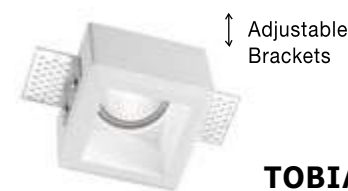

TOBIA | 7100481

White Gypsum
Adjustable Brackets
LED GU10 1x10 Watt IP20
220-240 Volt Bulb Excluded
L: 8 W: 8 H: 6 cm
Cut Out: 8.5 x 8.5 cm