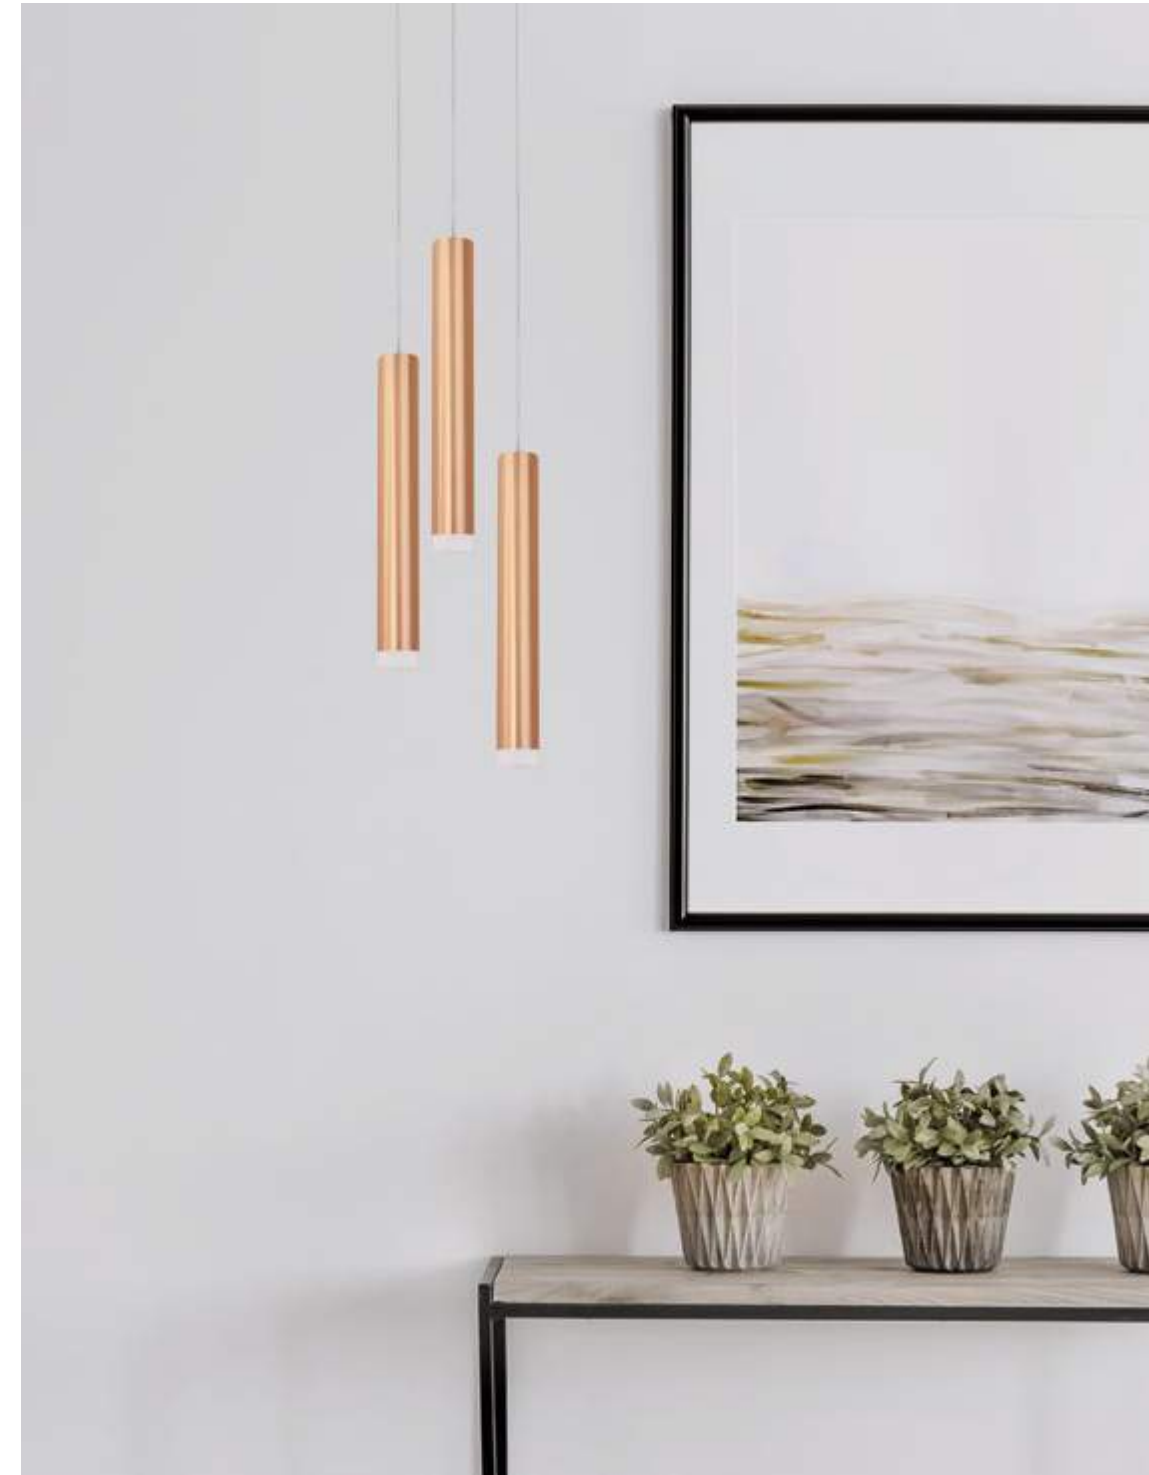

PROFILE
ACCESSORIES