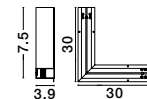

Q-CONNECTOR | 8252013

Corner Connector for
Recess Magnetic Profile
Sandy Black Aluminium
L: 30 W: 30 H: 7.5 cm
Cut Out: 4.4 cm