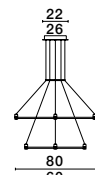

**EASY
INSTALLATION
UP
DOWN**

DION | 9028600

Magnetic Circular Structure
Satin Gold Aluminium IP20
Included Driver 60 Watt
AC220-240V Output 24V DC
D: 60 H: 120 cm

DION | 9028923

Magnetic Circular Structure
Sandy Black Aluminium IP20
Included Driver 350 Watt
AC220-240V Output 24V DC
D1: 100 D2: 80 D3: 60 H: 200 cm