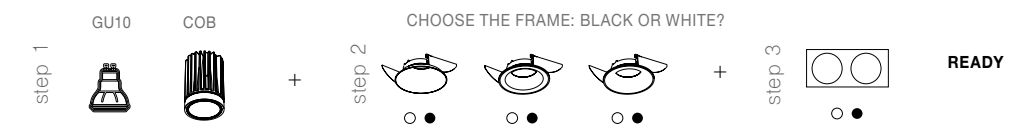

MAKE IT IDEAL FOR YOU

LAMP OR COB?