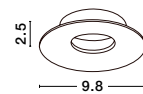

step 2

CHOOSE THE FRAME:
BLACK OR WHITE?

READY

**EASY
REPLACEMENT
OF LIGHT
SOURCE!**

detail of 9350443

detail of 9350444

REDO | 9418501

Sandy White Aluminium
LED GU10 1x10 Watt IP20
220-240 Volt Bulb Excluded
D: 9.8 H: 2.5 cm
Cut Out: 6.5 cm