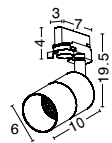

Compatible with 9193454 or 9052017 rail