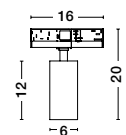

Photo	Code	Material	Watt	Volt	Ma	Driver	LED Chip	Dimension (cm)	Lumen	CRI	UGR	Beam Angle	Kelvin	Protection	Adaptor	Adj.	Dim.	Driver Included	Class
	9123141	Sandy Black Aluminium	24W	220-240V	600	Global	Citizen	D:6 H:20	2295Lm	>98	<15	24°	3000K	IP20	4 Wires	✓	X	✓	I
	9123142	Sandy White Aluminium	24W	220-240V	600	Global	Citizen	D:6 H:20	2295Lm	>98	<15	24°	3000K	IP20	4 Wires	✓	X	✓	I

COMPATIBLE WITH TRACK RAIL | 9193431 (BLACK) OR 9193421 (WHITE) - 7770630 (WHITE)