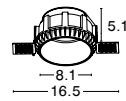

BRAD | 9017391

Sandy White Aluminium Trimless
LED GU10 1x10 Watt
220-240 Volt Rotating
IP20 Bulb Excluded
D: 8.1 H: 5.1 cm
Cut Out: 10 cm