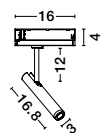

Photo	Code	Material	Watt	Volt	Ma	Driver	LED Chip	Dimension (cm)	Lumen	CRI	UGR	Beam Angle	Kelvin	Protection	Adaptor	Adj.	Dim.	Driver Included	Class
	9123131	Sandy Black Aluminium	12W	220-240V	300	Global	Bridgelu	D:3 H:29	960Lm	>90	<15	25°	3000K	IP20	4 Wires	✓	X	✓	I
	9123132	Sandy White Aluminium	12W	220-240V	300	Global	Bridgelu	D:3 H:29	960Lm	>90	<15	25°	3000K	IP20	4 Wires	✓	X	✓	I

COMPATIBLE WITH TRACK RAIL | 9193431 (BLACK) OR 9193421 (WHITE) - 7770630 (WHITE)