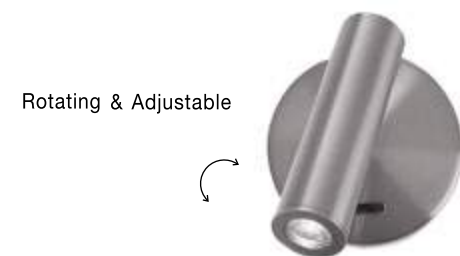

Rotating & Adjustable

LAREDO | 8140522

Chrome Aluminium
LED Samsung 3 Watt
Switch On/Off
190Lm 3000K IP20
D: 9 H: 11 cm