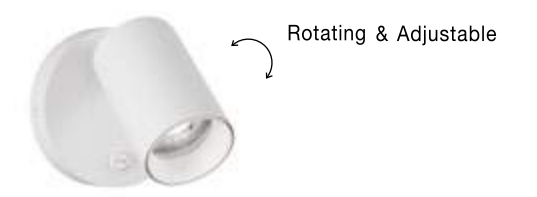

NET | 9011921

Sandy White Aluminium
Switch On/Off
LED GU10 1x10 Watt IP20
220-240 Volt Bulb Excluded
D: 5.7 H: 9 Hz: 10.5 cm