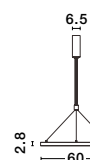

DION | 9028800

Magnetic Circular Structure
Satin Gold Aluminium IP20
Included Driver 200 Watt
AC220-240V Output 24V DC
D1: 80 D2: 60 H: 150 cm

**EASY
INSTALLATION
UP
DOWN**

DION | 9028600

Magnetic Circular Structure
Satin Gold Aluminium IP20
Included Driver 60 Watt
AC220-240V Output 24V DC
D: 60 H: 120 cm