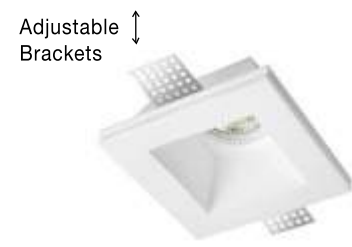

TOBIA | 9879101

White Gypsum
Adjustable Brackets
LED GU10 1x10 Watt IP20
220-240 Volt Bulb Excluded
L: 12 W: 12 H: 5.5 cm
Cut Out: 12.5 x 12.5 cm