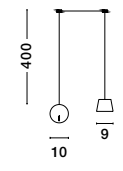

AMADEO | 9118635

Sandy Black Aluminium & Acrylic
Adjustable Switch On/Off
LED 36 Watt 230 Volt
2180Lm 3000K IP20
D: 15 D2: 9 H: 400 cm

SWITCH ON/OFF

AMADEO | 8223602

Black Aluminium & Acrylic
Adjustable
Switch On/Off
LED Edison 6 Watt 230 Volt
528Lm 3000K IP20
D: 12 W: 12 H: 12 cm