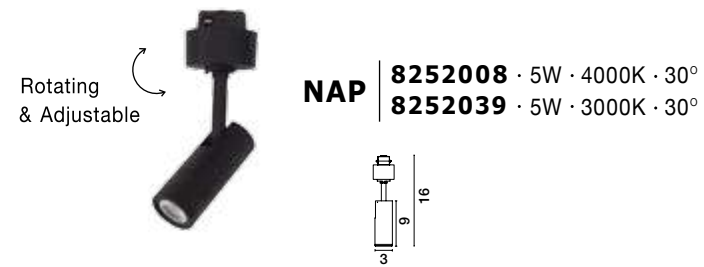

Photo	Code	Material	Watt	Volt	LED Chip	Dimension(cm)	Lumen	CRI	UGR	Beam Angle	Kelvin	Protection	Adj.	Driver Included	Dim.	Class
	9012675	Satin Gold Aluminium & Glass	5W	DC24V	Philips	D:12 H:80	220Lm	>90	<18	120°	3000K	IP20	X	X	X	III
	9012672	Sandy Black Aluminium & Glass	5W	DC24V	Philips	D:10 H:80	380Lm	>90	<18	120°	3000K	IP20	X	X	X	III
	9012671	Sandy Black Aluminium & Glass	5W	DC24V	Philips	D:10 H:15	380Lm	>90	<18	120°	3000K	IP20	X	X	X	III
	9012674	Sandy Black Aluminium & Glass	5W	DC24V	Philips	D:12 H:16.5	220Lm	>90	<18	120°	3000K	IP20	X	X	X	III