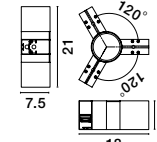

TREE 01 | 8252035

Corner 2V - 120°
Connector between two tracks
Sandy Black Aluminium
L: 18 W: 14.5 H: 7.5 cm

TREE 02 | 8252036

Corner 3V - 120°
Connector between three tracks
Sandy Black Aluminium
L: 18 W: 21 H: 7.5 cm

HOW TO

ORDER 27PCS OF BUXTON 01
8252001

step 1

ORDER 54PCS OF CONNECTOR
8252015

step 5

ORDER 12PCS OF TREE 01
8252035

step 2

ADD COMPATIBLE DRIVER

step 6

ORDER 10PCS OF TREE 02
8252036

step 3

YOU ARE READY!

step 7

step 4

OR

ORDER KIT
8252017

ORDER SCREW
8252016

ALSO YOU CAN DO

ORDER 6PCS OF BUXTON 01
8252001

step 1

ORDER 6PCS OF TREE 01
8252035

step 2

step 3

OR

ORDER KIT
8252017

ORDER SCREW
8252016

ADD COMPATIBLE DRIVER

step 4

YOU ARE READY!

step 5