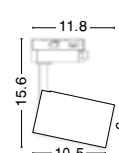

SINT | 9712002

Sandy Black Aluminium
Black Honeycomb
LED GU10 / MR16 1x10 Watt
Adaptor 2 wires 230 Volt
IP20 Bulb Excluded
D: 6 H: 13 cm

Compatible with 9193454 or 9052017 rail