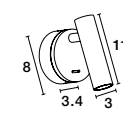

CLIP | 9030201

Sandy White Aluminium
LED Philips 3 Watt
Switch On/Off
190Lm 3000K IP20
D: 8 W: 3.4 H: 11 cm