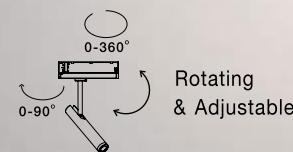

Rotating & Adjustable

4 WIRES