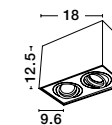

RENE | 820602

Sandy White Aluminium
LED GU10 2x10 Watt IP20
220-240 Volt Bulb Excluded
L: 18 W: 9.6 H: 12.5 cm