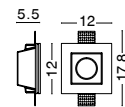

TOBIA | 9879102

White Gypsum & Glass
Adjustable Brackets
LED GU10 1x10 Watt IP20
220-240 Volt Bulb Excluded
L: 12 W: 12 H: 5.5 cm
Cut Out: 12.5 x 12.5 cm