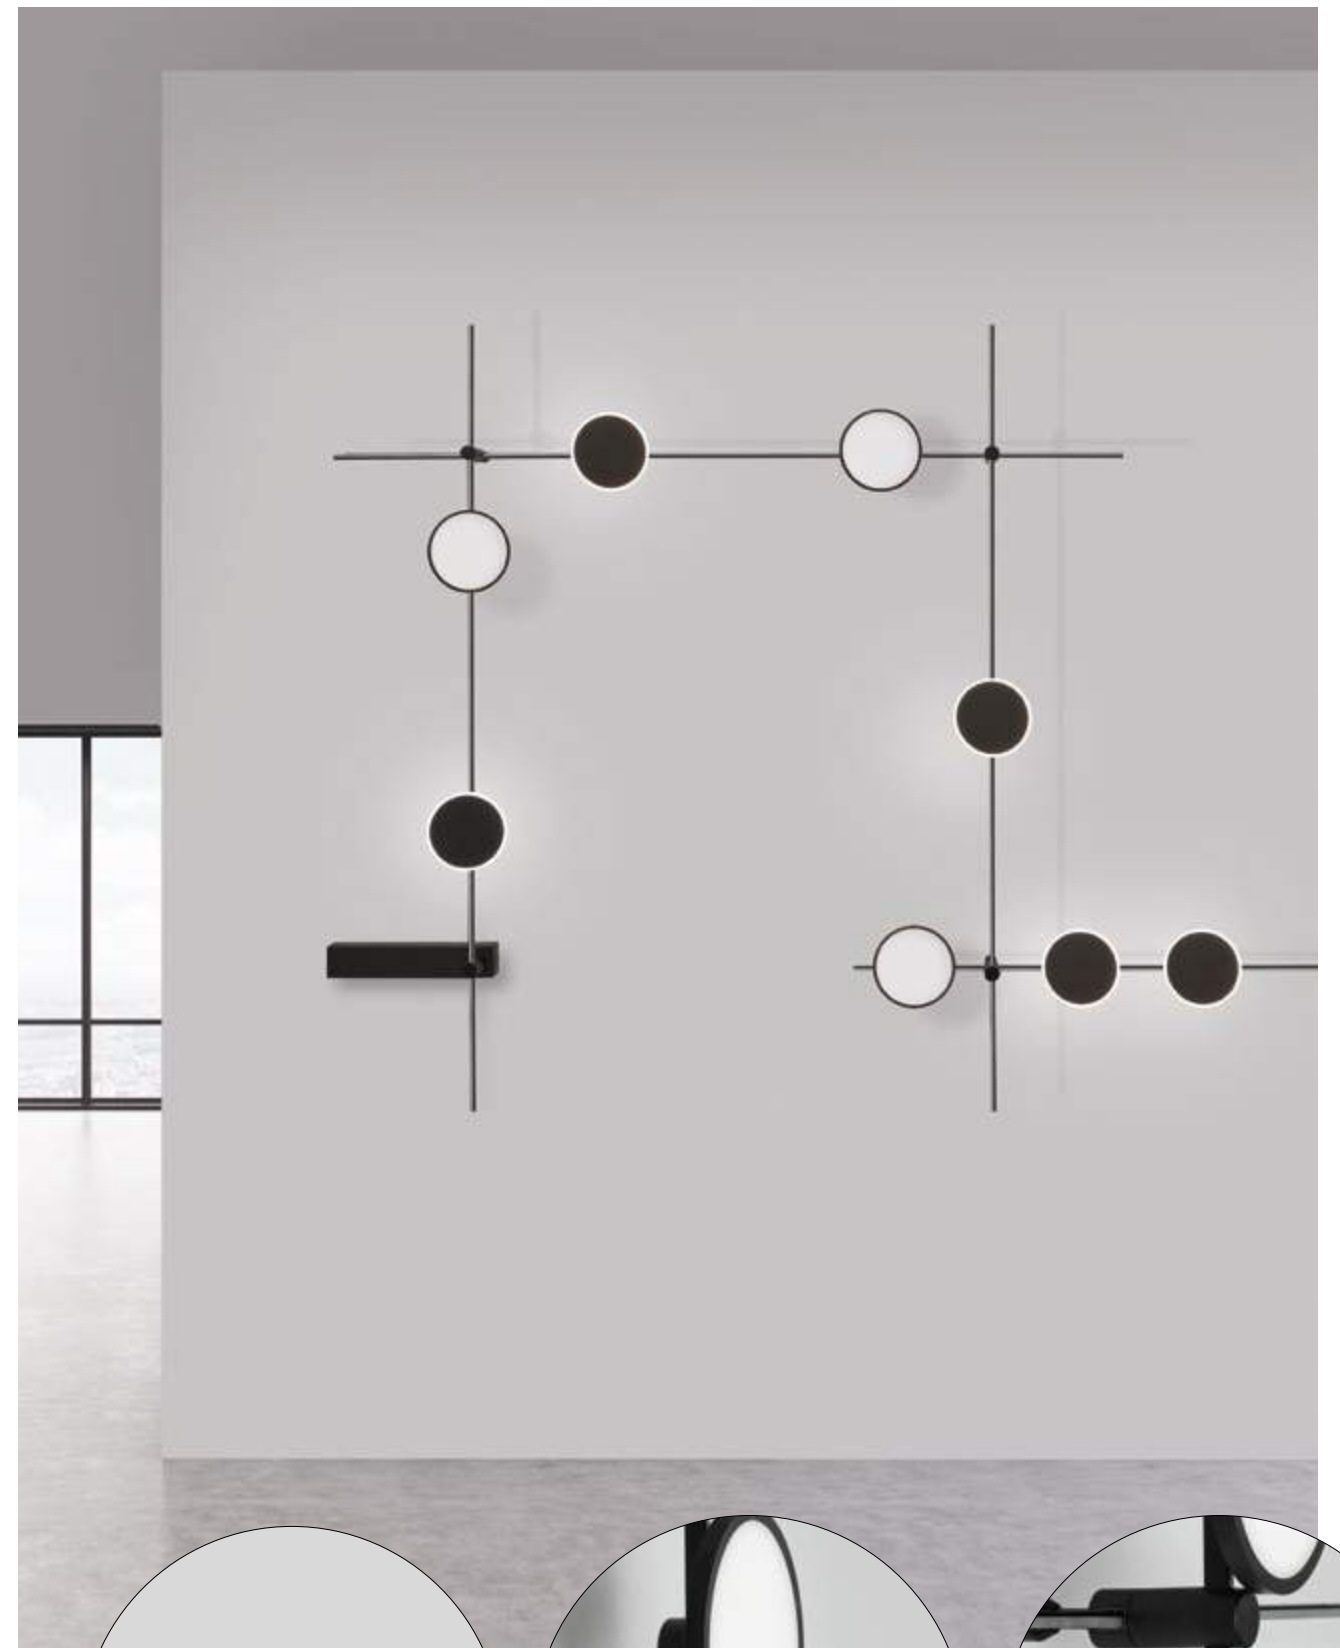

WALL MAGNETIC DECORATIVE
& ACCESSORIES

**CREATE
YOUR
WALL
DESIGN**

MAGNA | 9180660

Magnetic Wall Structure
Sandy Black Aluminium IP20
Included Driver 60 Watt
AC85-265V Output 24V DC
L: 150 W: 1.5 H: 12 cm