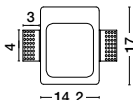

CIROCCO | 6600801

White Gypsum
LED 1 Watt 3000K IP20
Driver Excluded
L: 14.2 W: 4.5 H: 17 cm
Cut Out: 14.5 x 17.3 cm