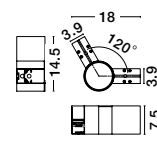

Q-CONNECTOR | 8252013

Corner Connector for
Recess Magnetic Profile
Sandy Black Aluminium
L: 30 W: 30 H: 7.5 cm
Cut Out: 4.4 cm

V-CONNECTOR | 8252012

Corner Connector for
Recess Magnetic Profile
Sandy Black Aluminium
L: 10 W: 10 H: 7.5 cm
Cut Out: 4.4 cm