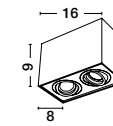

RENE | 998092

Sandy Black Aluminium
LED GU10 2x10 Watt IP20
220-240 Volt Bulb Excluded
L: 16 W: 8 H: 9 cm