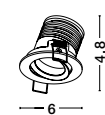

Beam
Angle
3°

DRIVER
INCLUDED

Adjustable

TIF | 9097022

Adjustable

TIF | 9097021

Photo	Code	Material	Watt	Volt	Ma	Driver	LED Chip	Dimension (cm)	Lumen	CRI	UGR	Cut Out (cm)	Beam Angle	Kelvin	Protection	Adj.	Driver Included	Class
	9097022	Sandy Black Aluminium	2W	220-240V	700	Eaglerise	Philips	D:6 H:4.8	148Lm	>90	<9	5.2	3°	3000K	IP20	✓	✓	III
	9097021	Sandy White Aluminium	2W	220-240V	700	Eaglerise	Philips	D:6 H:4.8	148Lm	>90	<9	5.2	3°	3000K	IP20	✓	✓	III