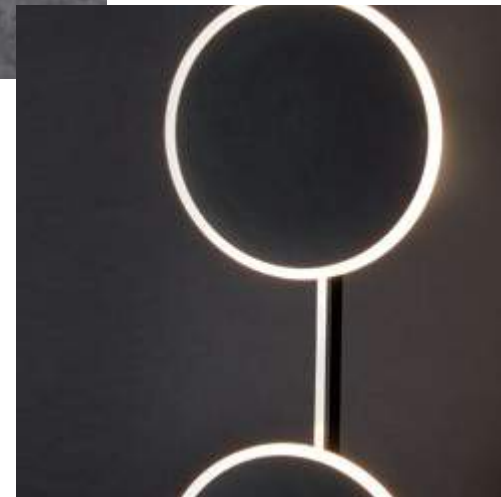

WALL MAGNETIC DECORATIVE
& ACCESSORIES