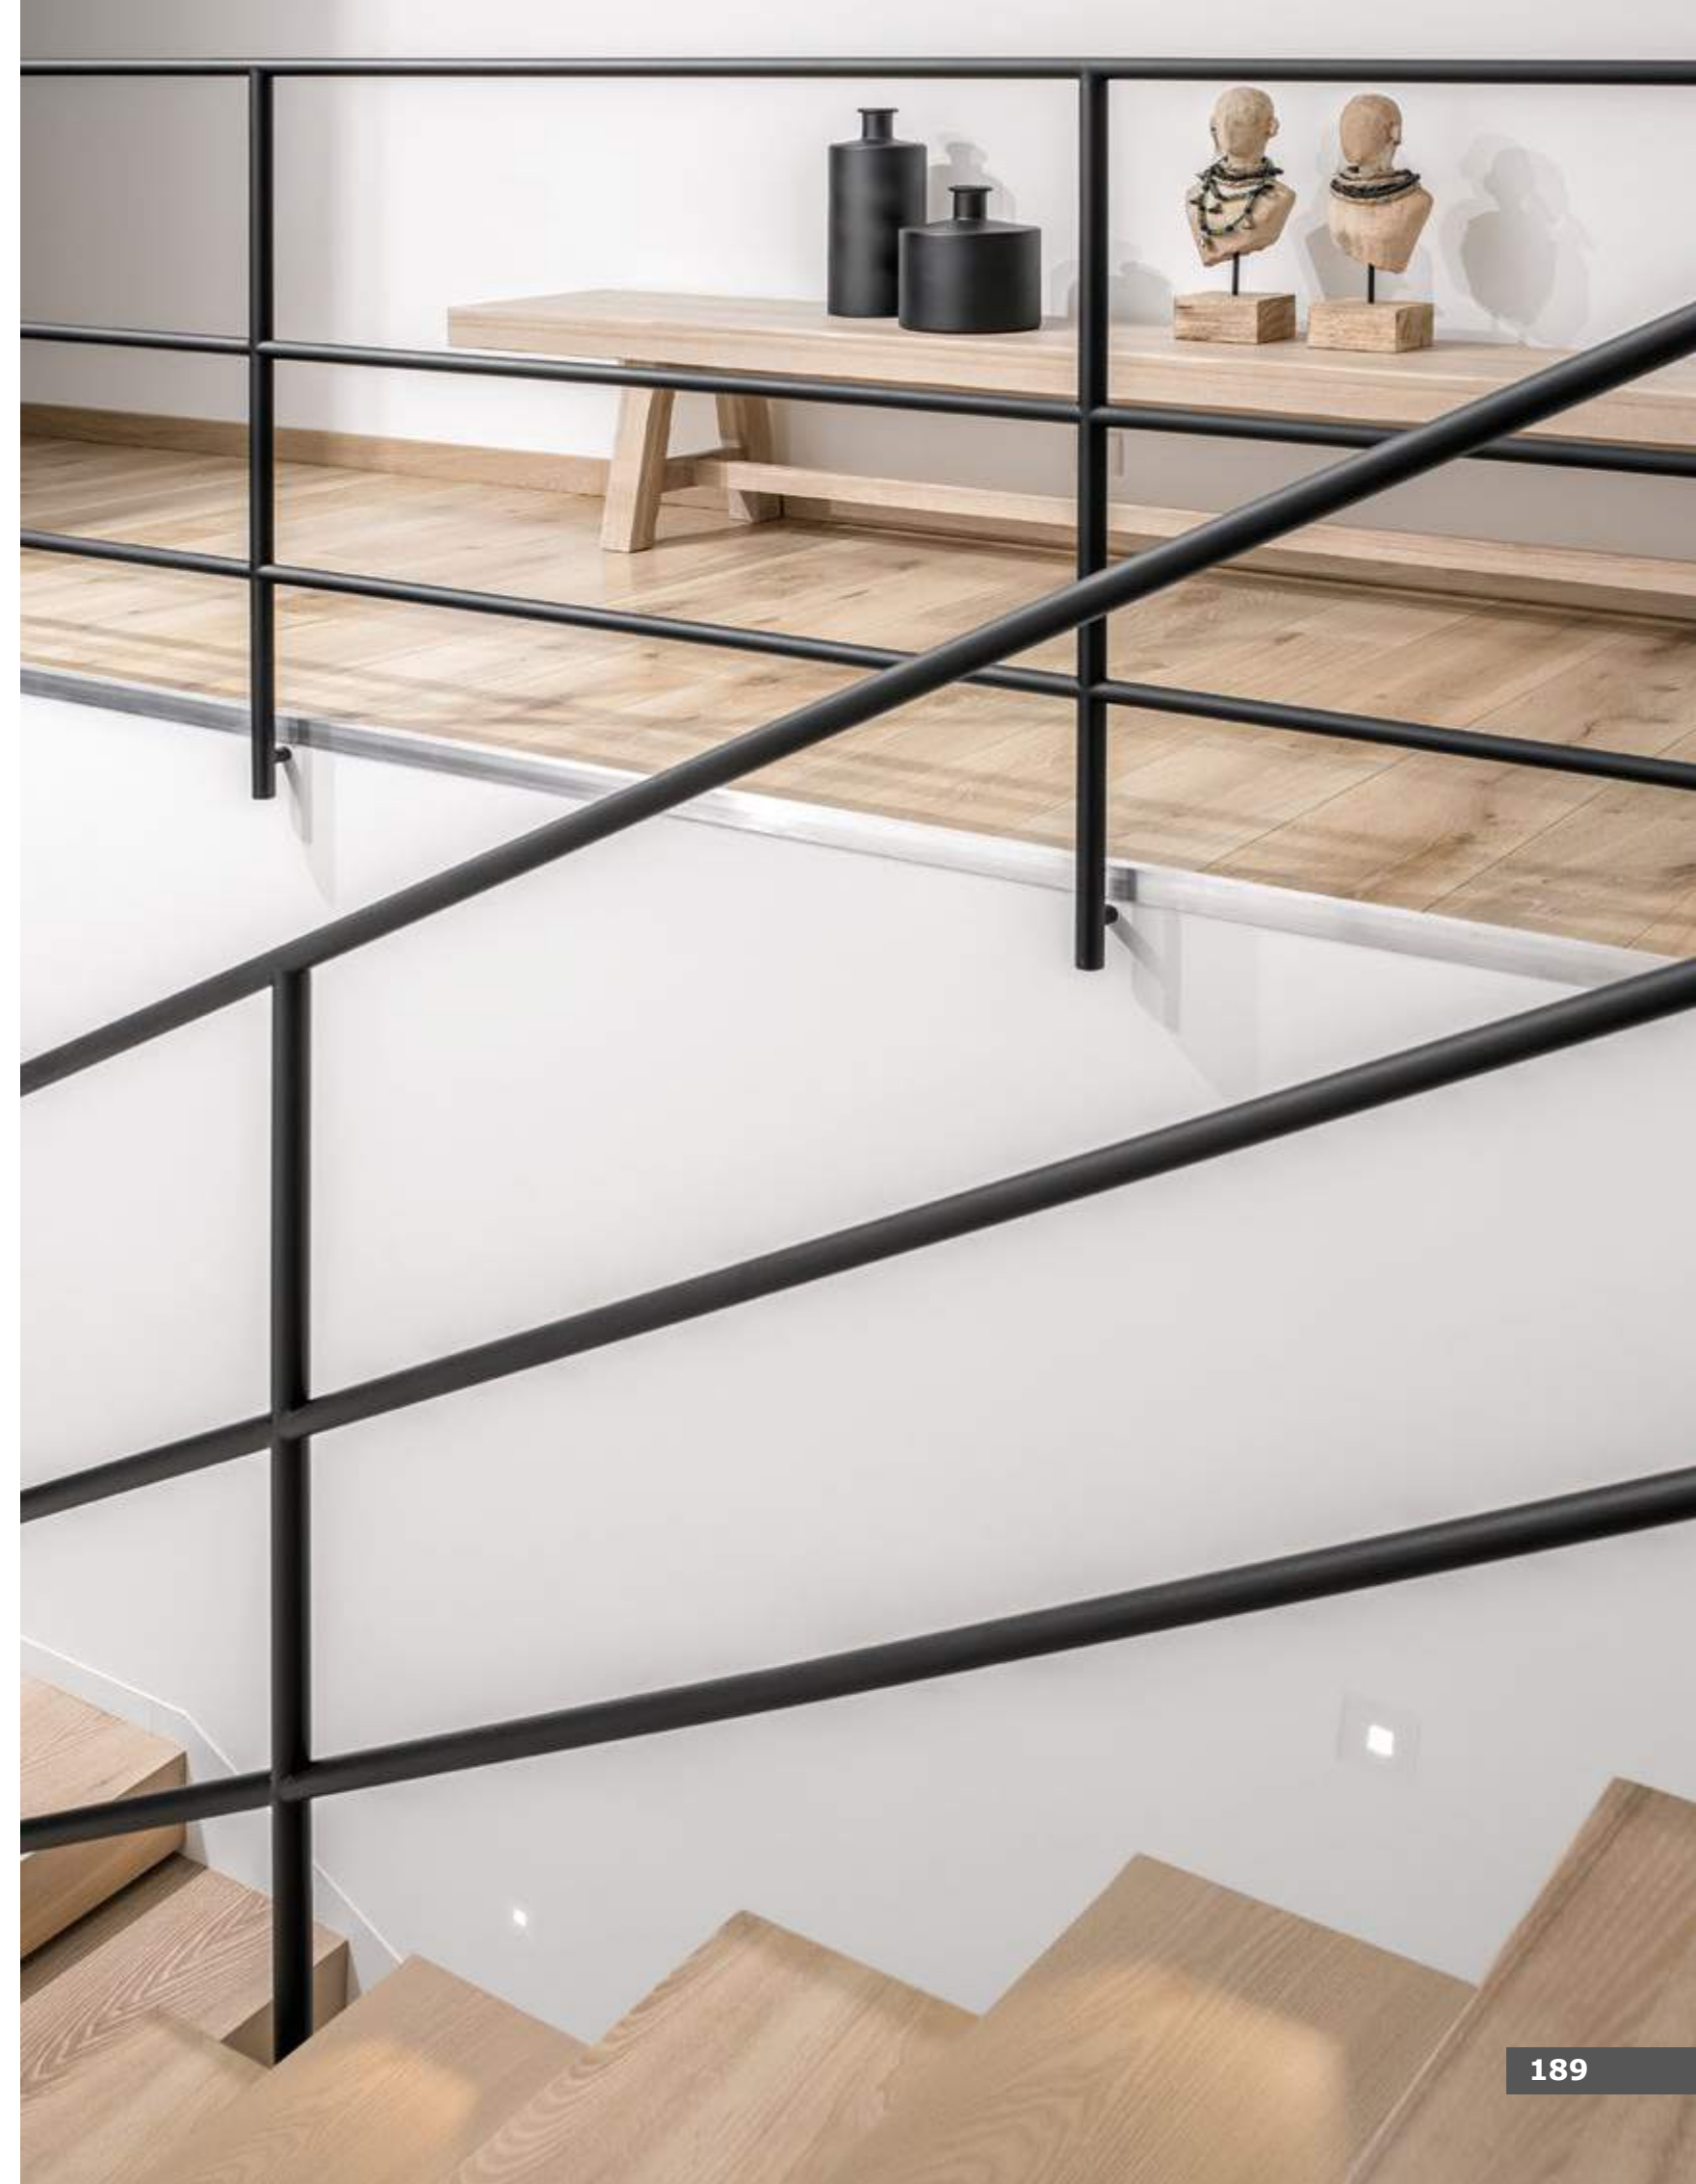

IP54

Driver 4W ACTEC MINI IP65
Input: 100-240V AC 50/60Hz
Output: 3-12 VDC
350mA Not Dimmable

Photo	Code	Material	Watt	Volt	Ma	LED Chip	Lumen	Dimension (cm)	Cut Out (cm)	CRI	UGR	Beam Angle	Kelvin	Protection	Adj.	Driver Included	Class
	8090801	White Aluminium	1W	3V	350	Philips	70Lm	L:3.7 W:2.2 H:3.7	3.2	>85	<26	>80	3000K	IP67	X	X	III
	9045418	Black Aluminium	1W	3V	350	Philips	70Lm	L:3.7 W:2.2 H:3.7	3.2	>85	<26	>80	3000K	IP67	X	X	III
	9045514	White Aluminium	1W	3V	350	Philips	70Lm	L:3.7 W:2.2 H:3.7	3.2	>85	<9	>80	3000K	IP67	X	X	III
	8058001	White Aluminium	1W	3V	350	Philips	70Lm	L:3.9 W:2.1 H:3.9	3.2	>85	<9	>80	3000K	IP67	X	X	III
	9031616	White Aluminium	1W	3V	350	Philips	70Lm	D:3.9 W:2.1 H:3.9	3.2	>85	<9	>80	3000K	IP67	X	X	III

CABLE LENGTH 1.80m

DON'T FORGET TO CONNECT THEM WITH DRIVER | code: 9020170