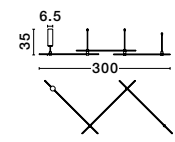

CRON | 9028311

Magnetic Tubular Structure
Sandy Black Aluminium IP20
Included Driver 100 Watt
AC220-240V Output 24V DC
L: 300 H: 35 cm