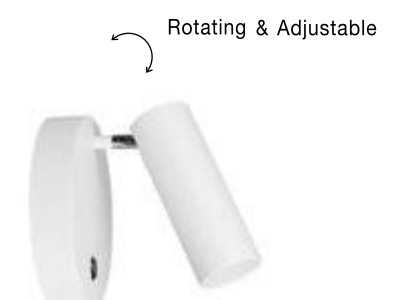

UMBERTO | 7410402

Sandy White Aluminium
Switch On/Off
LED GU10 1x10 Watt IP20
220-240 Volt Bulb Excluded
D: 6 H: 15 cm