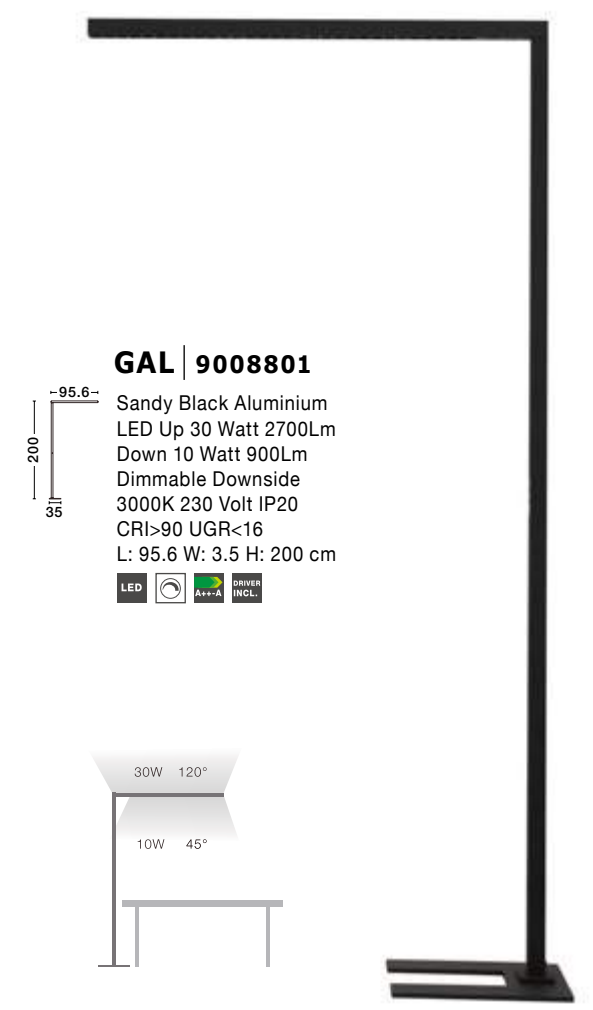

GAL | 9008801
Sandy Black Aluminium
LED Up 30 Watt 2700Lm
Down 10 Watt 900Lm
Dimmable Downside
3000K 230 Volt IP20
CRI>90 UGR<16
L: 95.6 W: 3.5 H: 200 cm