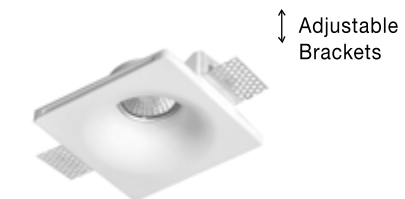

TOBIA | 51826201

White Gypsum
Adjustable Brackets
LED GU10 1x10 Watt IP20
220-240 Volt Bulb Excluded
L: 12 W: 12 H: 4.5 cm
Cut Out: 12.5 x 12.5 cm