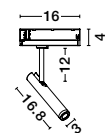

WANG | 9123132 · 12W · 3000K