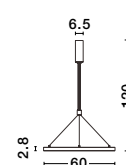

DION | 9028921

Magnetic Circular Structure
Sandy Black Aluminium IP20
Included Driver 60 Watt
AC220-240V Output 24V DC
D: 60 H: 120 cm