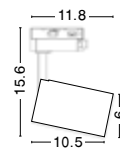

SINT | 9712001

Sandy White Aluminium
Black Honeycomb
LED GU10 / MR16 1x10 Watt
Adaptor 2 wires 230 Volt
IP20 Bulb Excluded
D: 6 H: 13 cm

Compatible with 9193444 or 9052016 rail