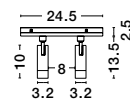

Rotating & Adjustable

LOCE | 1025201
2x5W · 3000K · 45°