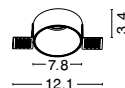

DON'T FORGET TO CONNECT THEM WITH DRIVER | code: 9020171

TRIMLESS
ADJUSTABLE

MAGGY | 9700302

White Aluminium Trimless
D: 7.8 H: 3.4 cm

MAGGY | 9700303

White Aluminium Trimless
L: 7.7 H: 3.4 cm

9700304
White Round Inner
Frame D: 7.7 cm