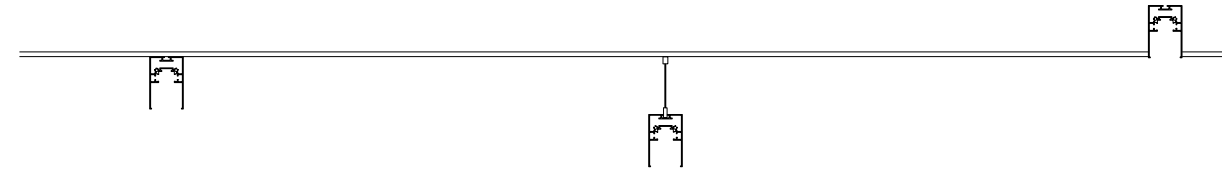

SURFACE MOUNTED

PENDANT SUSPENDED

BUILT IN RECESSED