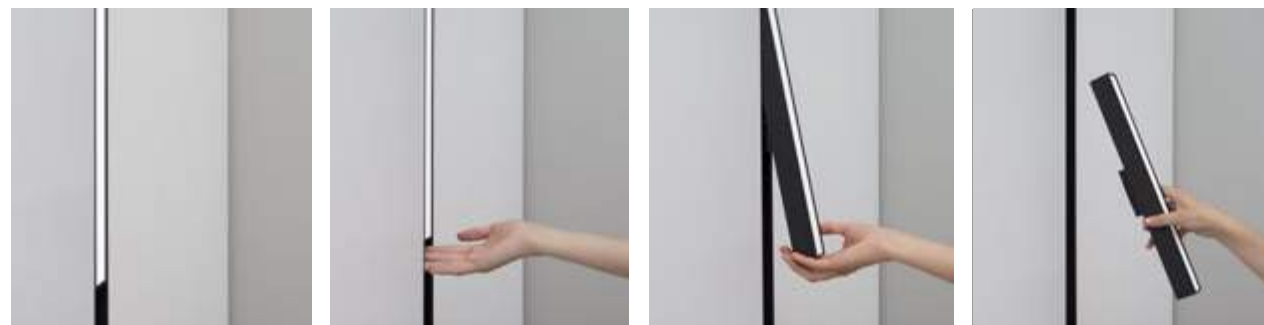

INSTALLATION & REMOVAL OF PRODUCTS

All Fittings Can Be Magnetically Installed Ensuring Tool-Free Mounting And Repositioning