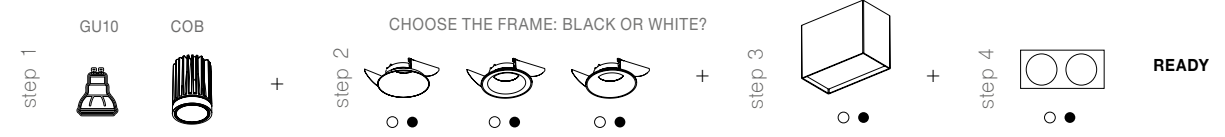

CID | 6207
 Sandy Black Aluminium
 Frame for Recess
 L: 19.5 W: 10 cm
 Cut Out: 9.3 x 18.3 cm
 BULB EXCL. A++-E

MAKE IT IDEAL FOR YOU

LAMP OR COB?

OR

LED COB

MAKE IT IDEAL FOR YOU

LAMP OR COB?

OR