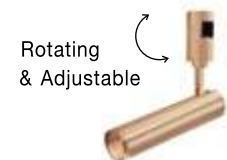

Rotating
& Adjustable

Photo	Code	Material	Watt	Volt	LED Chip	Dimension (cm)	Lumen	CRI	UGR	Beam Angle	Kelvin	Protection	Adj.	Driver Included	Dim.	Class
	9090293	Sandy Black Aluminium	10W	DC24V	Osram	L:25 W:2.6 H:4.4	430Lm	>90	<18	120°	3000K	IP20	X	X	X	III
	9090292	Satin Gold Aluminium	10W	DC24V	Osram	L:25 W:2.6 H:4.4	430Lm	>90	<18	120°	3000K	IP20	X	X	X	III
	9090285	Sandy Black Aluminium	5W	DC24V	Osram	D:6 H:10.6	300Lm	>90	<18	120°	3000K	IP20	X	X	X	III
	9090286	Satin Gold Aluminium	5W	DC24V	Osram	D:6 H:10.6	300Lm	>90	<18	120°	3000K	IP20	X	X	X	III
	9180561	Sandy Black Aluminium	5W	DC24V	Philips	D:3 H:14.9	300Lm	>90	<18	120°	3000K	IP20	X	X	X	III
	9090281	Satin Gold Aluminium	5W	DC24V	Philips	D:3 H:14.9	300Lm	>90	<18	120°	3000K	IP20	X	X	X	III
	9180562	Sandy Black Aluminium	5W	DC24V	Cree	D:3.2 H:13.5	330Lm	>90	<14	35°	3000K	IP20	✓	X	X	III
	9090282	Satin Gold Aluminium	5W	DC24V	Cree	D:3.2 H:13.5	330Lm	>90	<14	35°	3000K	IP20	✓	X	X	III