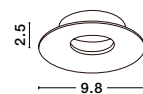

REDO | 9418502