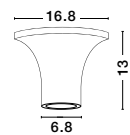

White Gypsum
LED GU10 1x10 Watt IP20
220-240 Volt Bulb Excluded
L: 7 W: 7 H: 17 cm

ORAZIO | 51854001

White Gypsum
LED GU10 1x10 Watt IP20
220-240 Volt Bulb Excluded
D: 7 H: 17 cm

ORAZIO | 61853202

White Gypsum
LED GU10 1x10 Watt IP20
220-240 Volt Bulb Excluded
D1: 16.8 D2: 6.8 H: 13 cm