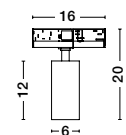

LAVISH | 9123142 · 24W · 3000K · CRI>98