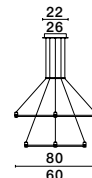

MAGNETIC
DECORATIVE LIGHTING
SYSTEMS

DION | 9028803

Magnetic Circular Structure
Satin Gold Aluminium IP20
Included Driver 350 Watt
AC220-240V Output 24V DC
D1: 100 D2: 80 D3: 60 H: 200 cm

DION | 9028800

Magnetic Circular Structure
Satin Gold Aluminium IP20
Included Driver 200 Watt
AC220-240V Output 24V DC
D1: 80 D2: 60 H: 150 cm