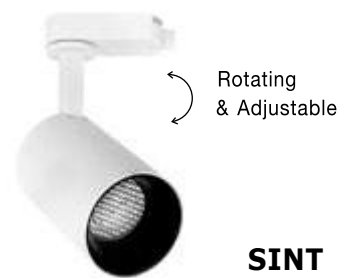

Rotating & Adjustable

SINT | 9712001

Sandy White Aluminium
Black Honeycomb
LED GU10 / MR16 1x10 Watt
Adaptor 2 wires 230 Volt
IP20 Bulb Excluded
D: 6 H: 13 cm

Compatible with 9193444 or 9052016 rail