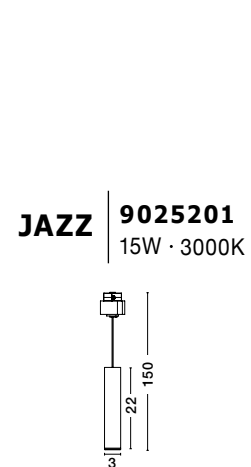

Photo	Code	Material	Watt	Volt	LED Chip	Dimension(cm)	Lumen	CRI	UGR	Beam Angle	Kelvin	Protection	Adj.	Driver Included	Dim.	Class
	8252010	Sandy Black Aluminium	10W	DC24V	Cree	D:3 H1:20 H2:150	800Lm	>90	<14	45°	4000K	IP20	X	X	X	III
	8252030	Sandy Black Aluminium	10W	DC24V	Cree	D:3 H1:20 H2:150	720Lm	>90	<14	45°	3000K	IP20	X	X	X	III
	9025201	Sandy Black Aluminium	15W	DC24V	Cree	D:3 H1:22 H2:150	730Lm	>90	<18	120°	3000K	IP20	X	X	X	III
	9012676	Satin Gold Aluminium	10W	DC24V	Cree	D:3 H1:20 H2:150	720Lm	>90	<14	45°	3000K	IP20	X	X	X	III
	9012662	Satin Gold Aluminium	15W	DC24V	Cree	D:3 H1:22 H2:150	730Lm	>90	<18	120°	3000K	IP20	X	X	X	III
	8252031	Sandy Black Aluminium	10W	DC24V	Cree	D:3 H1:11 H2:42	720Lm	>90	<14	30°	3000K	IP20	✓	X	X	III
	8252032	Sandy Black Aluminium	10W	DC24V	Cree	D:3 H1:11 H2:62	720Lm	>90	<14	30°	3000K	IP20	✓	X	X	III

Photo	Code	Material	Watt	Volt	LED Chip	Dimension(cm)	Lumen	CRI	UGR	Beam Angle	Kelvin	Protection	Adj.	Driver Included	Dim.	Class
	9012675	Satin Gold Aluminium & Glass	5W	DC24V	Philips	D:12 H:80	220Lm	>90	<18	120°	3000K	IP20	X	X	X	III
	9012672	Sandy Black Aluminium & Glass	5W	DC24V	Philips	D:10 H:80	380Lm	>90	<18	120°	3000K	IP20	X	X	X	III
	9012671	Sandy Black Aluminium & Glass	5W	DC24V	Philips	D:10 H:15	380Lm	>90	<18	120°	3000K	IP20	X	X	X	III
	9012674	Sandy Black Aluminium & Glass	5W	DC24V	Philips	D:12 H:16.5	220Lm	>90	<18	120°	3000K	IP20	X	X	X	III