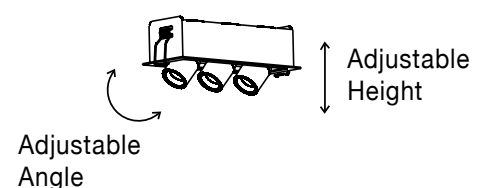

DRIVER INCLUDED

Included Driver 12W ACTEC
Input: 100-240V AC 50/60Hz
Output: 2-34 VDC
350mA Not Dimmable