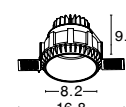

8016905 · 10W · 3000K
8016906 · 10W · 4000K