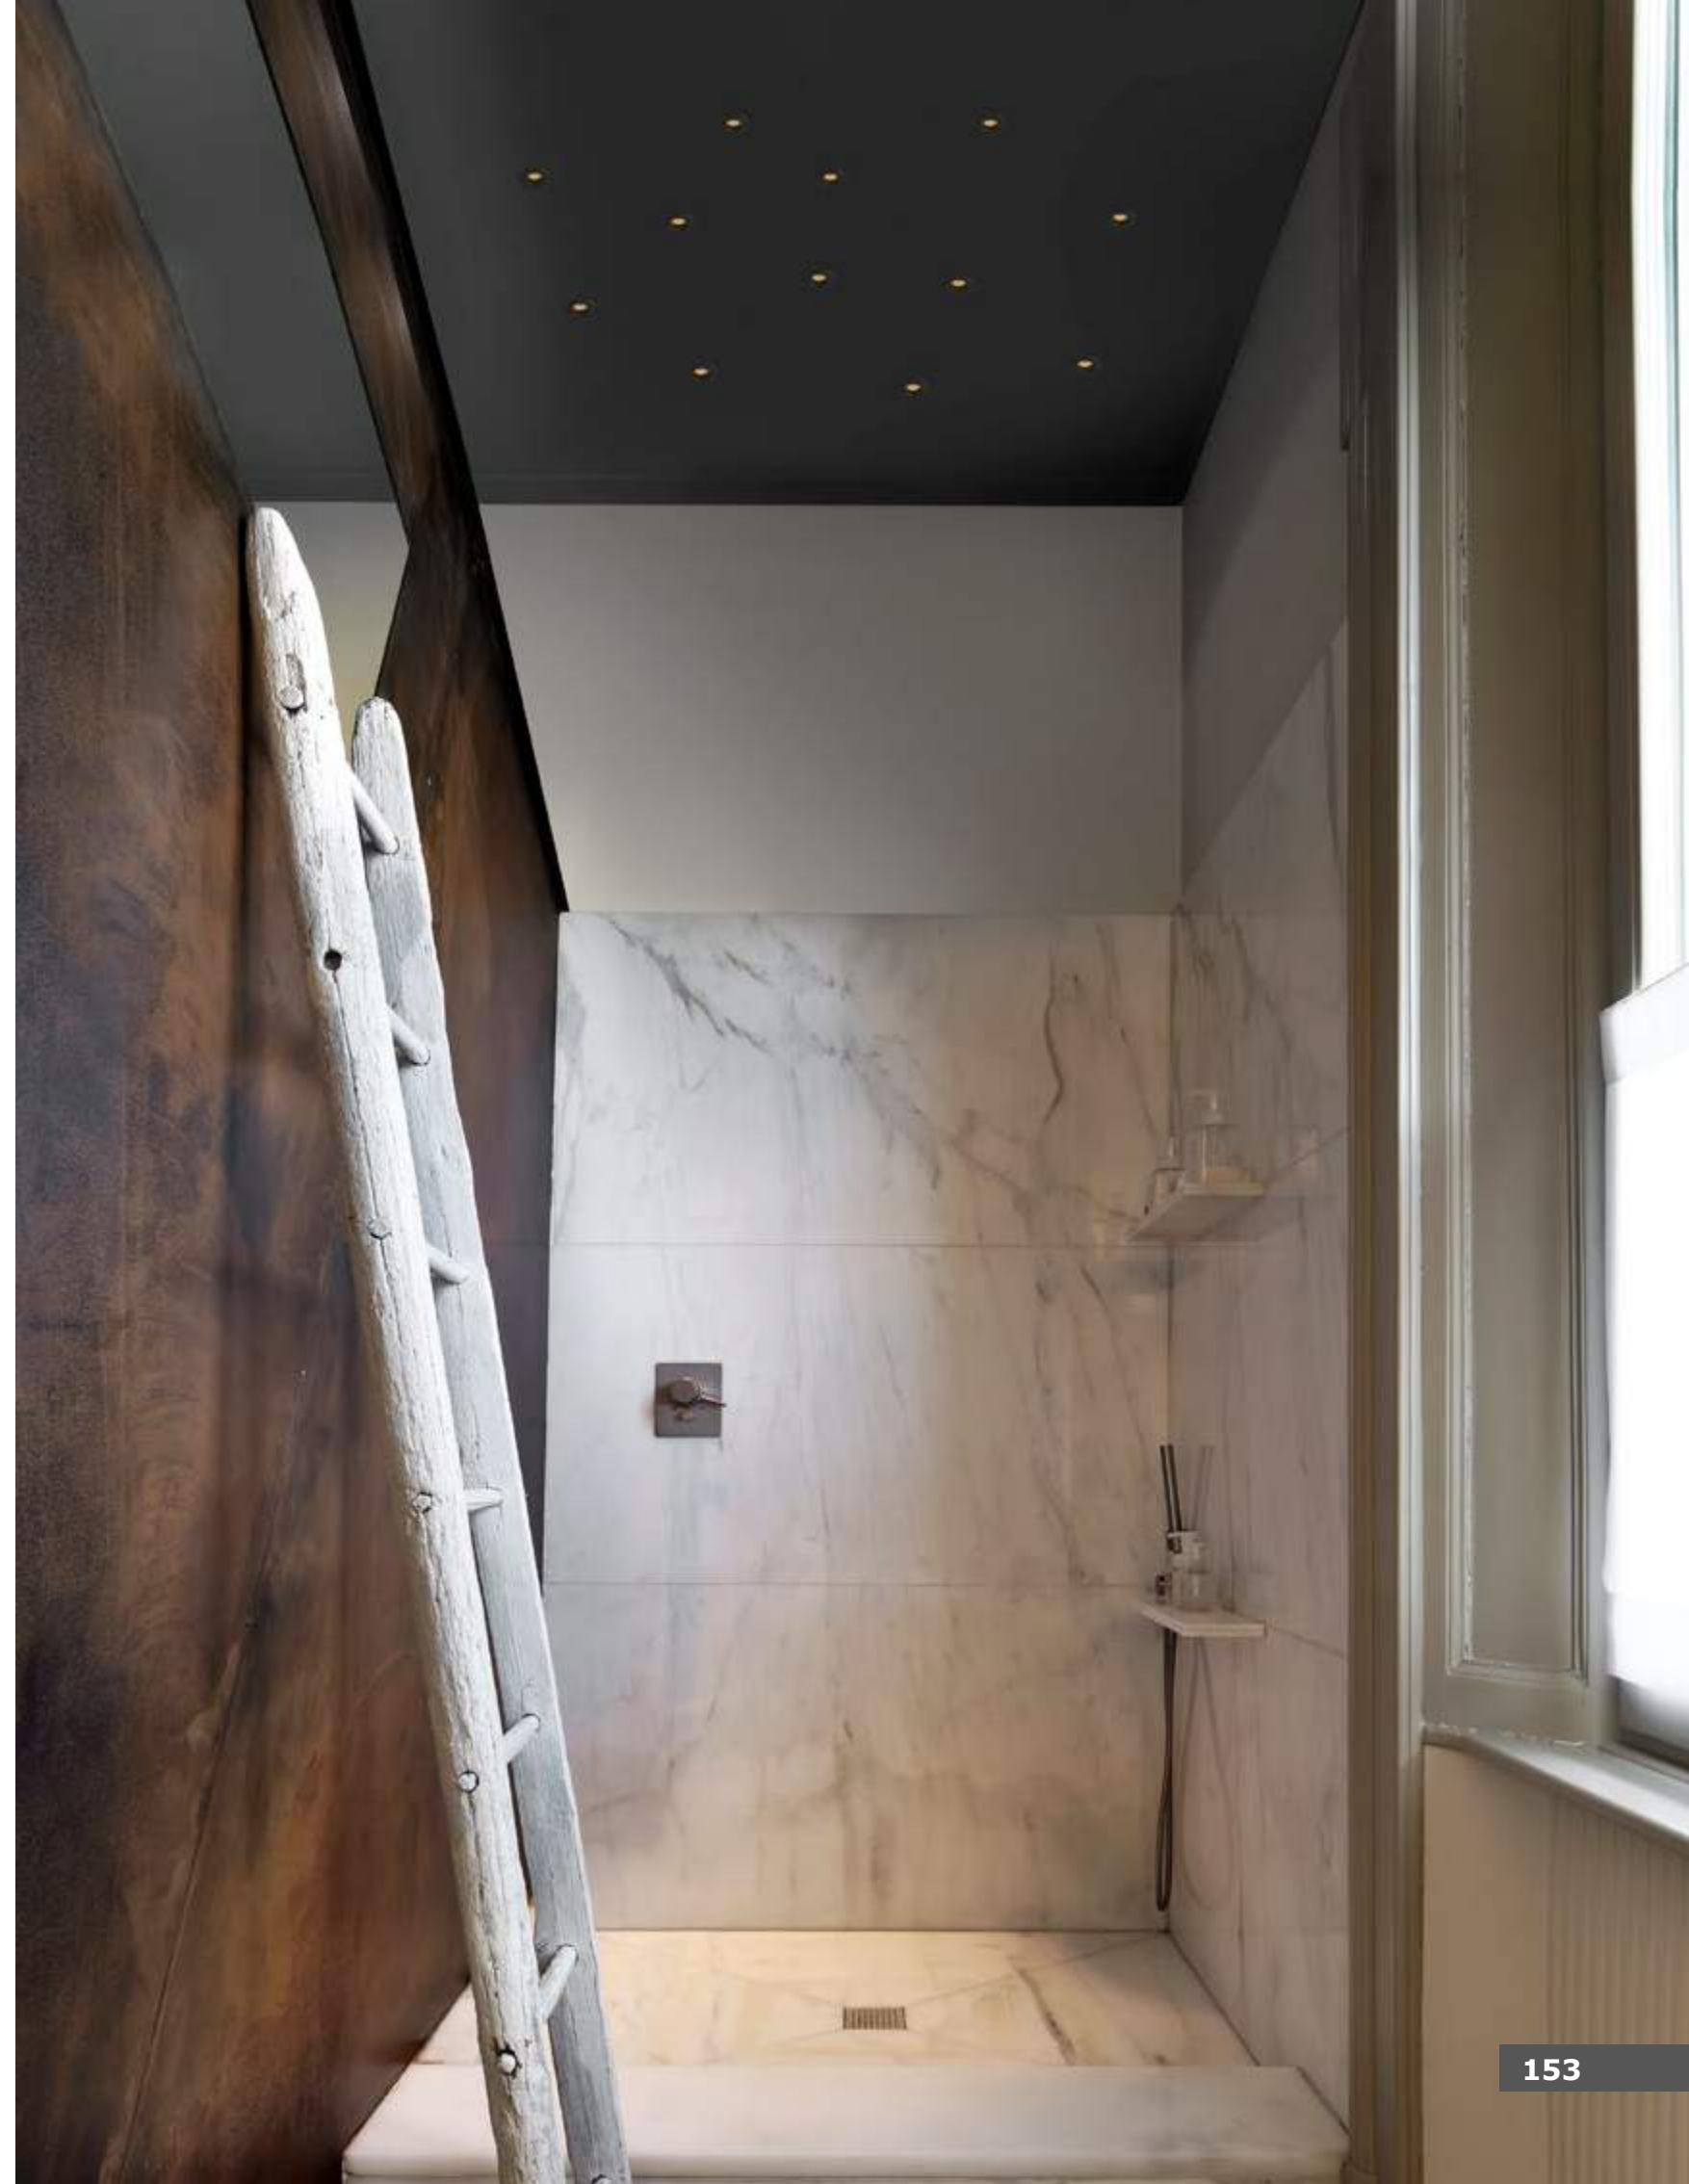

DRIVER | 9020170

Driver 4W ACTEC MINI
Input: 100-240V AC 50/60Hz
Output: 3-12 VDC
350mA Not Dimmable

Photo	Code	Material	Watt	Volt	Ma	LED Chip	Dimension(cm)	Lumen	CRI	UGR	Cut Out(cm)	Beam Angle	Kelvin	Protection	Adj.	Driver Included	Class
	8035601	White Aluminium	1W	3V	350	Philips	D:1.6 H:2	70Lm	>80	>8	1.2	50°	3000K	IP44	X	X	III
	8125801	White Aluminium	1W	3V	350	Philips	D:2.2 H:2.9	70Lm	>85	>23	1.6	30°	3000K	IP44	X	X	III
	9017812	Black Aluminium	1W	3V	350	Philips	D:1.6 H:2	70Lm	>80	>8	1.2	50°	3000K	IP44	X	X	III
	9080201	White Aluminium	1W	3V	350	Philips	D:2.5 H:2.2	70Lm	>90	>25	1.8	16°	3000K	IP44	X	X	III
	9080202	Black Aluminium	1W	3V	350	Philips	D:2.5 H:2.2	70Lm	>90	>25	1.8	16°	3000K	IP44	X	X	III

CABLE LENGTH 1.80m

DON'T FORGET TO CONNECT THEM WITH DRIVER | code: 9020170

IP44