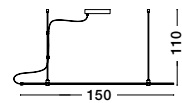

IF 110cm
IS NOT
COMPATIBLE
FOR YOU
WE HAVE ALSO
35cm & 70cm
TUBE

GRAMMI 01 | 9180563

Magnetic Tubular Structure
Sandy Black Aluminium IP20
Included Driver 60 Watt AC85-265V
L: 150 H: 110 cm

ZED | 9980751

Sandy Black Aluminium
Tube
D: 2 H: 70 cm

ZED | 9980752

Sandy Black Aluminium
Tube
D: 2 H: 35 cm

GRAMMI 02 | 9180564

Magnetic Tubular Structure
Sandy Black Aluminium IP20
Included Driver 100 Watt AC85-265V
L: 200 H: 110 cm