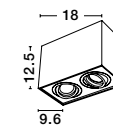

RENE | 820603

Sandy Black Aluminium
LED GU10 2x10 Watt IP20
220-240 Volt Bulb Excluded
L: 18 W: 9.6 H: 12.5 cm