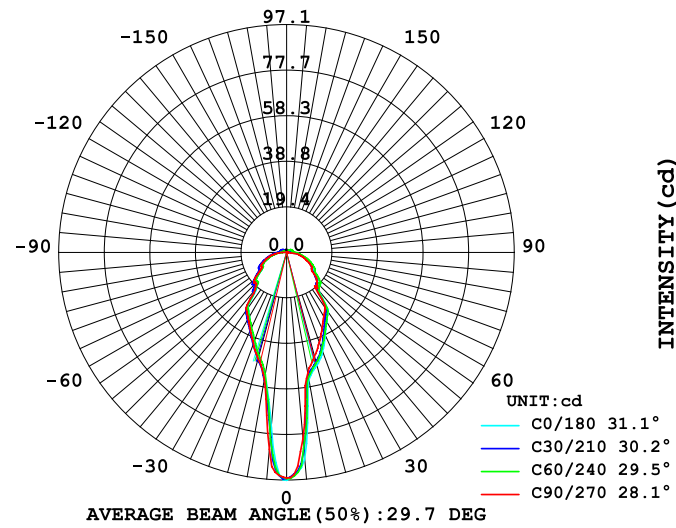

LUMINOUS INTENSITY DISTRIBUTION