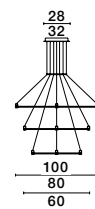

DION | 9028923

Magnetic Circular Structure
Sandy Black Aluminium IP20
Included Driver 350 Watt
AC220-240V Output 24V DC
D1: 100 D2: 80 D3: 60 H: 200 cm