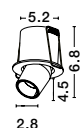

DRIVER | 9020170

Driver 4W ACTEC MINI
Input: 100-240V AC 50/60Hz
Output: 3-12 VDC
350mA Not Dimmable