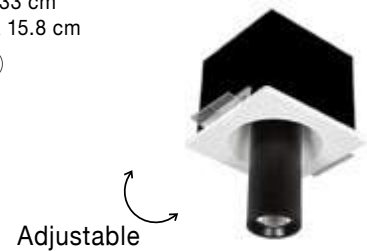

GIACOMO | 51855401

Gypsum & White Metal
Downlight Adjustable
GU10 1x35 Watt 230 Volt
IP20 Bulb Excluded
D: 6 L: 15.5 H: 23 cm
Cut Out: 15.8 x 15.8 cm

GIACOMO | 51855202

Gypsum & Black Metal
Downlight Adjustable
GU10 1x35 Watt 230 Volt
IP20 Bulb Excluded
D: 6 L: 15.5 H: 33 cm
Cut Out: 15.8 x 15.8 cm