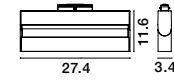

RIETI | **8254414** · 15W · 4000K
8254418 · 15W · 3000K