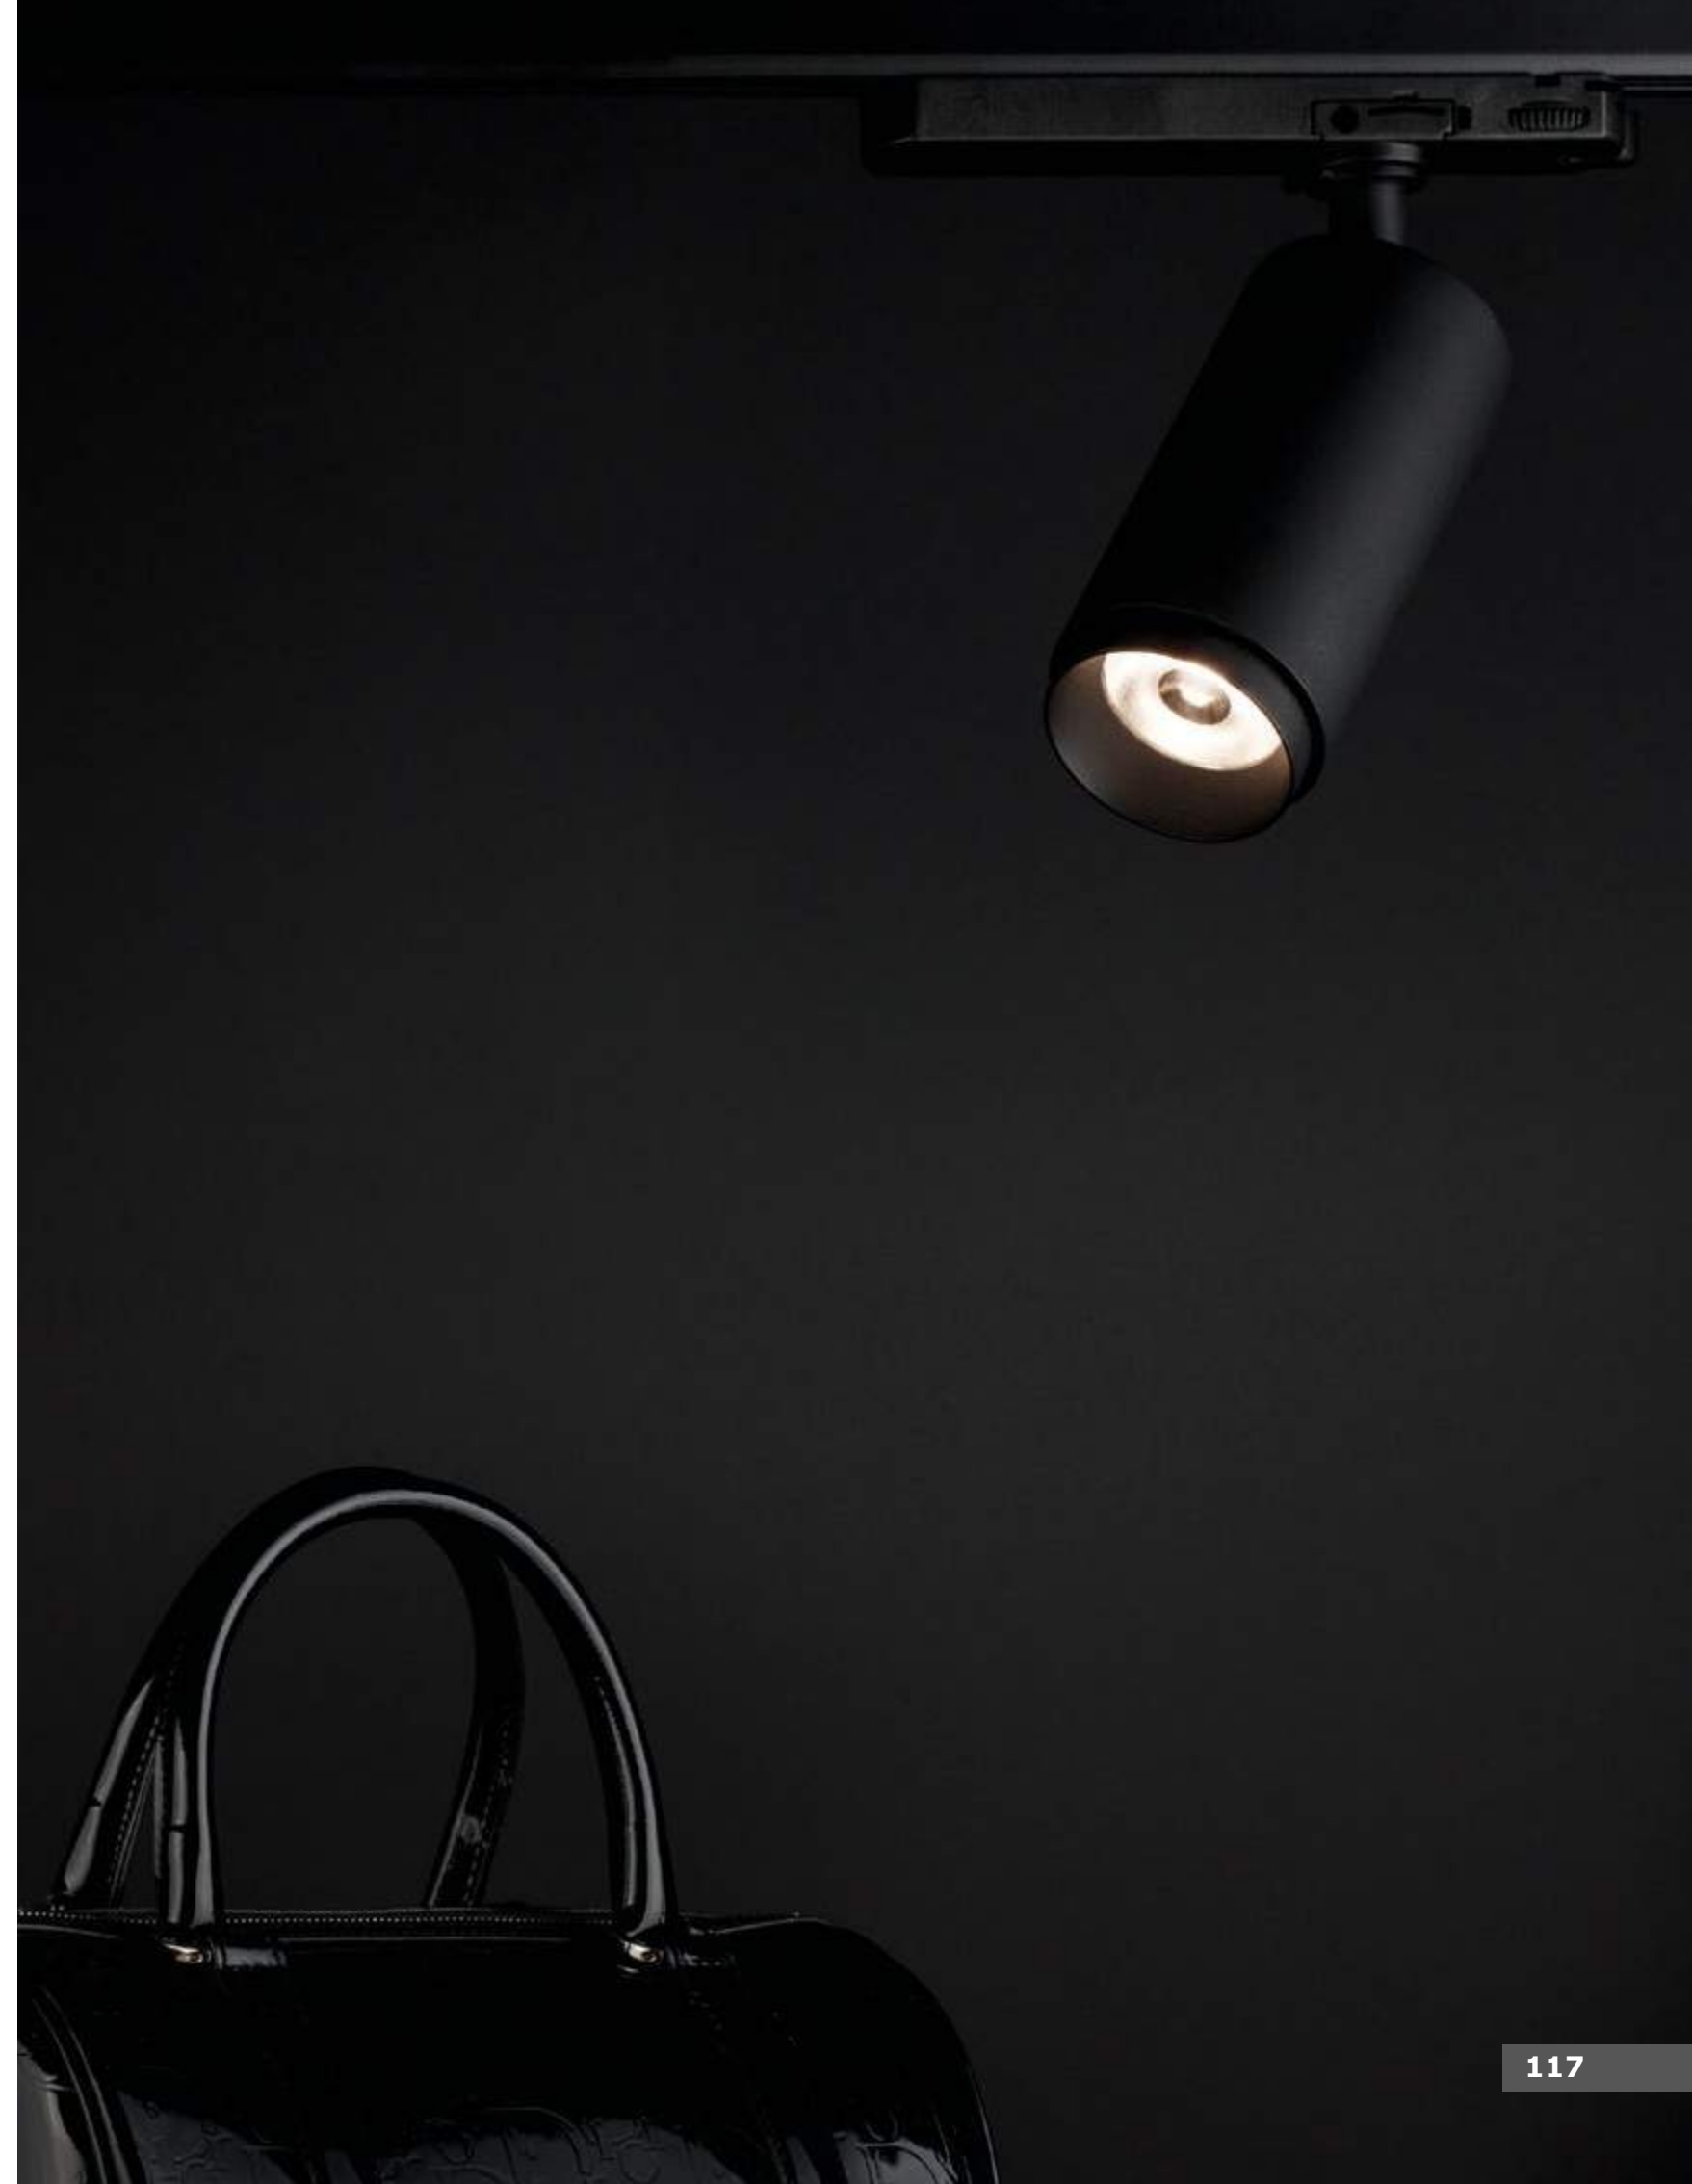

COMPATIBLE WITH TRACK RAIL | 9193431 (BLACK) OR 9193421 (WHITE) - 7770630 (WHITE)

Photo	Code	Material	Watt	Volt	Ma	Driver	LED Chip	Dimension (cm)	Lumen	CRI	UGR	Beam Angle	Kelvin	Protection	Adaptor	Adj.	Dim.	Driver Included	Class
	9062301	Sandy White Aluminium	30W	220-240V	700	Philips	Citizen	D:6 H:20	2230Lm	>90	<24	15-36°	3000K	IP20	4 Wires	✓	X	✓	I
	9062302	Sandy Black Aluminium	30W	220-240V	700	Philips	Citizen	D:6 H:20	2230Lm	>90	<24	15-36°	3000K	IP20	4 Wires	✓	X	✓	I
	9118151	Sandy White Aluminium	15W	220-240V	350	Tridonic	Citizen	D:6 H:15	1115Lm	>90	<20	15-36°	3000K	IP20	4 Wires	✓	X	✓	I
	9118152	Sandy Black Aluminium	15W	220-240V	350	Tridonic	Citizen	D:6 H:15	1115Lm	>90	<20	15-36°	3000K	IP20	4 Wires	✓	X	✓	I