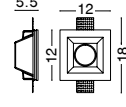

TOBIA | 9879101

White Gypsum
Adjustable Brackets
LED GU10 1x10 Watt IP20
220-240 Volt Bulb Excluded
L: 12 W: 12 H: 5.5 cm
Cut Out: 12.5 x 12.5 cm