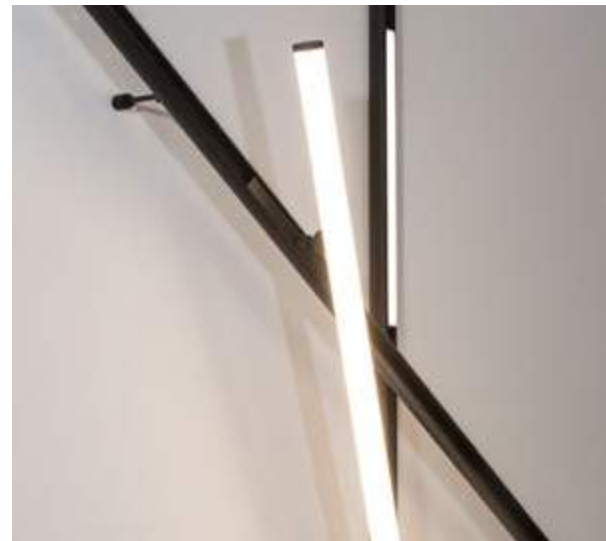

MAGNETIC DECORATIVE
ACCESSORIES