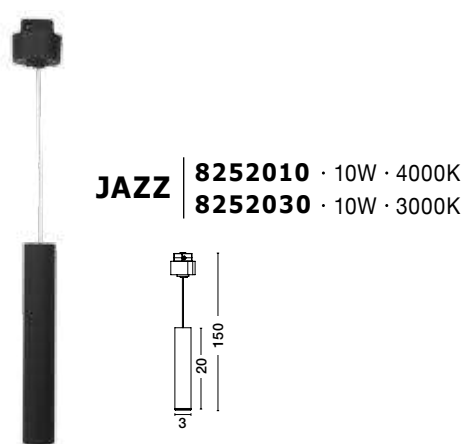

INSTALLATION & REMOVAL OF PRODUCTS

All Fittings Can Be Magnetically Installed Ensuring Tool-Free Mounting And Repositioning

Photo	Code	Material	Watt	Volt	LED Chip	Dimension(cm)	Lumen	CRI	UGR	Beam Angle	Kelvin	Protection	Adj.	Driver Included	Dim.	Class
	8252010	Sandy Black Aluminium	10W	DC24V	Cree	D:3 H1:20 H2:150	800Lm	>90	<14	45°	4000K	IP20	X	X	X	III
	8252030	Sandy Black Aluminium	10W	DC24V	Cree	D:3 H1:20 H2:150	720Lm	>90	<14	45°	3000K	IP20	X	X	X	III
	9025201	Sandy Black Aluminium	15W	DC24V	Cree	D:3 H1:22 H2:150	730Lm	>90	<18	120°	3000K	IP20	X	X	X	III
	9012676	Satin Gold Aluminium	10W	DC24V	Cree	D:3 H1:20 H2:150	720Lm	>90	<14	45°	3000K	IP20	X	X	X	III
	9012662	Satin Gold Aluminium	15W	DC24V	Cree	D:3 H1:22 H2:150	730Lm	>90	<18	120°	3000K	IP20	X	X	X	III
	8252031	Sandy Black Aluminium	10W	DC24V	Cree	D:3 H1:11 H2:42	720Lm	>90	<14	30°	3000K	IP20	✓	X	X	III
	8252032	Sandy Black Aluminium	10W	DC24V	Cree	D:3 H1:11 H2:62	720Lm	>90	<14	30°	3000K	IP20	✓	X	X	III