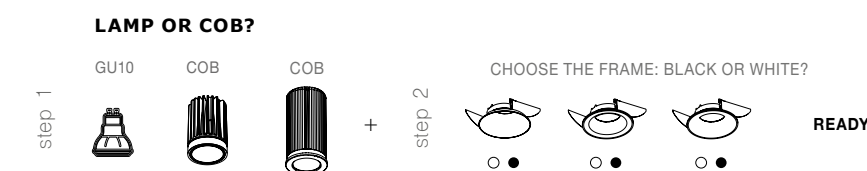

MAKE IT IDEAL FOR YOU