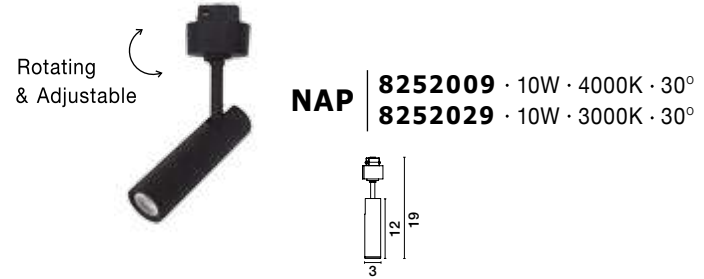

Photo	Code	Material	Watt	Volt	LED Chip	Dimension(cm)	Lumen	CRI	UGR	Beam Angle	Kelvin	Protection	Adj.	Driver Included	Dim.	Class
	9012675	Satin Gold Aluminium & Glass	5W	DC24V	Philips	D:12 H:80	220Lm	>90	<18	120°	3000K	IP20	X	X	X	III
	9012672	Sandy Black Aluminium & Glass	5W	DC24V	Philips	D:10 H:80	380Lm	>90	<18	120°	3000K	IP20	X	X	X	III
	9012671	Sandy Black Aluminium & Glass	5W	DC24V	Philips	D:10 H:15	380Lm	>90	<18	120°	3000K	IP20	X	X	X	III
	9012674	Sandy Black Aluminium & Glass	5W	DC24V	Philips	D:12 H:16.5	220Lm	>90	<18	120°	3000K	IP20	X	X	X	III