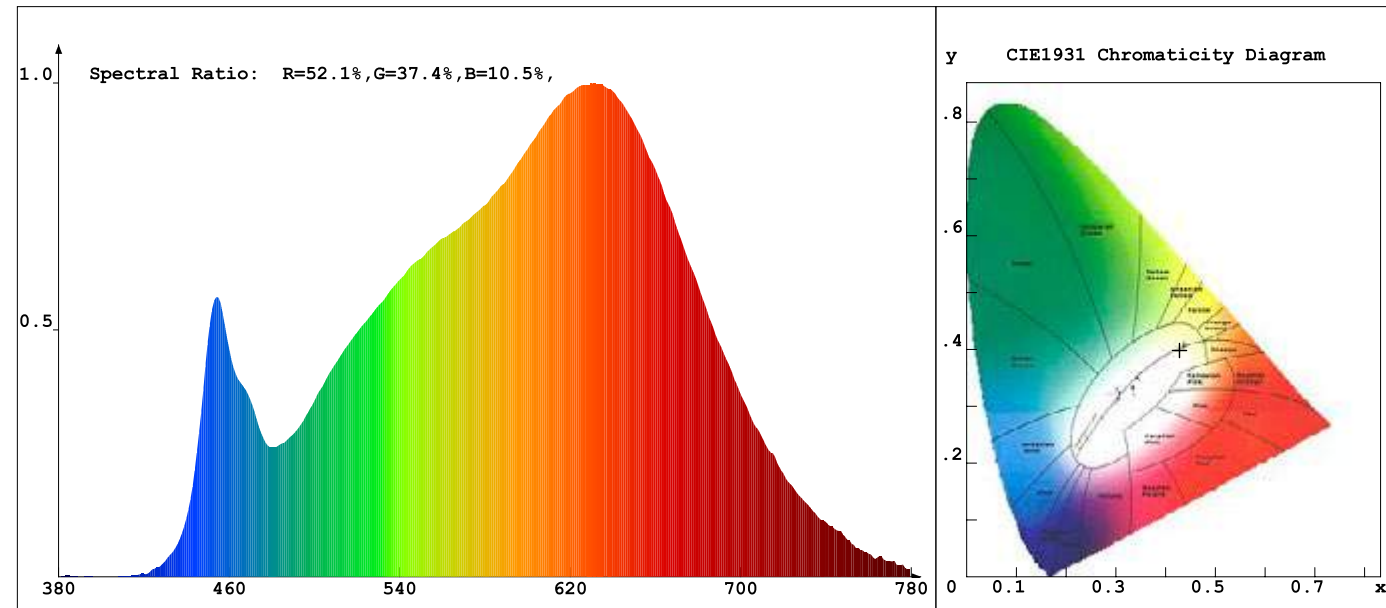

LUMINOUS INTENSITY DISTRIBUTION