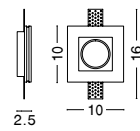

TOBIA | 9879107

White Gypsum
LED GU10 1x10 Watt IP20
220-240 Volt Bulb Excluded
L: 10 W: 10 H: 2.5 cm
Cut Out: 10.5 x 10.5 cm