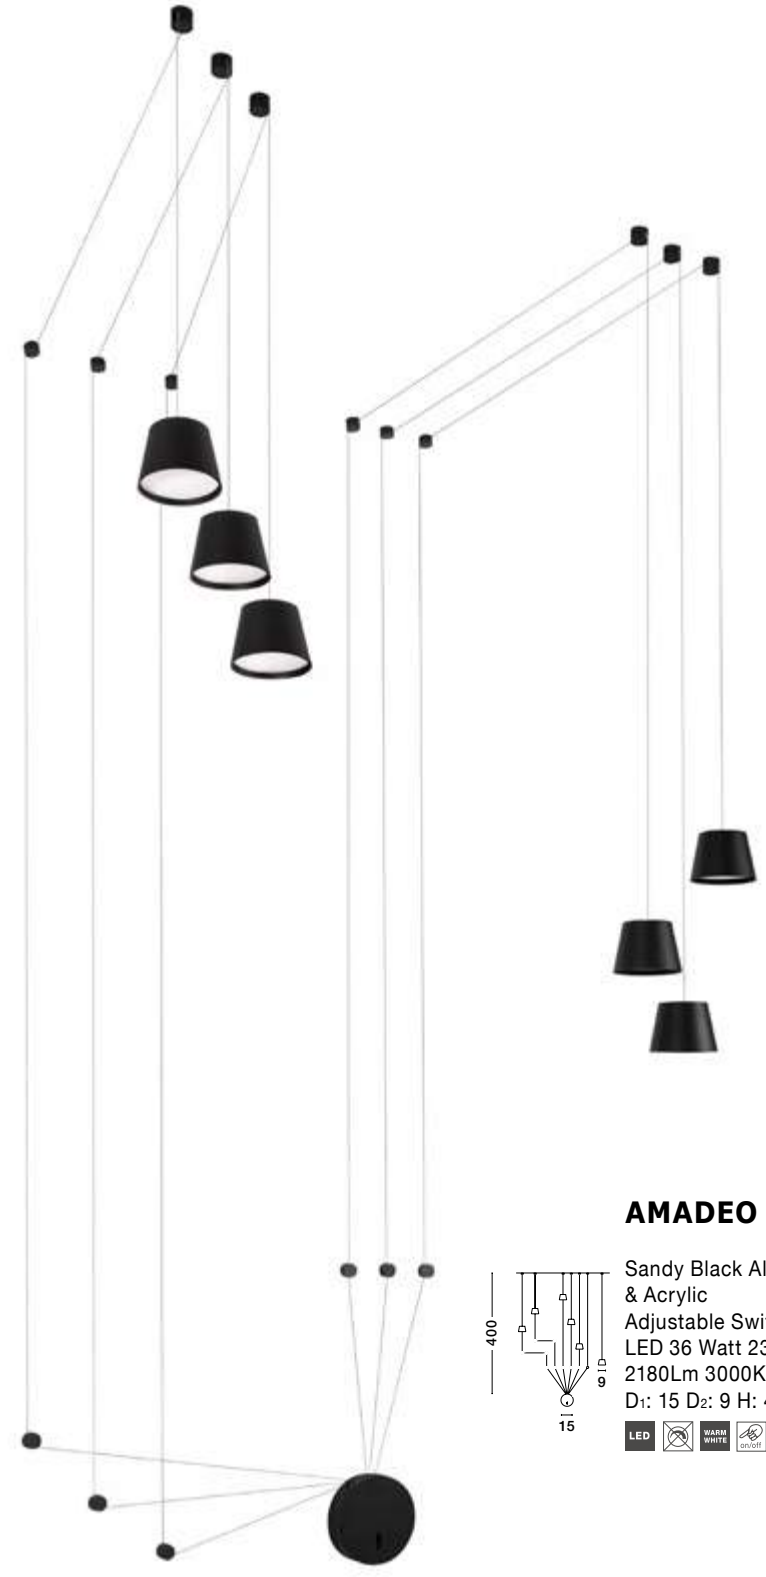

AMADEO | 9118635

Sandy Black Aluminium & Acrylic
Adjustable Switch On/Off
LED 36 Watt 230 Volt
2180Lm 3000K IP20
D: 15 D2: 9 H: 400 cm

SWITCH ON/OFF

AMADEO | 8223602

Black Aluminium & Acrylic
Adjustable
Switch On/Off
LED Edison 6 Watt 230 Volt
528Lm 3000K IP20
D: 12 W: 12 H: 12 cm