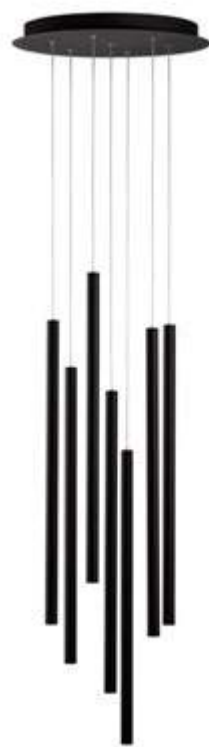

RING
834867
Black & Gold

RING
834868
White & Silver

DECORATIVE

BLACK & WHITE

ULTRATHIN | 9184024
 Sandy Black Aluminium
 LED 7x3 Watt 230 Volt
 1680Lm 3000K IP20
 D: 40 H: 150 cm

LED WARM WHITE A++-A DRIVER INCL.