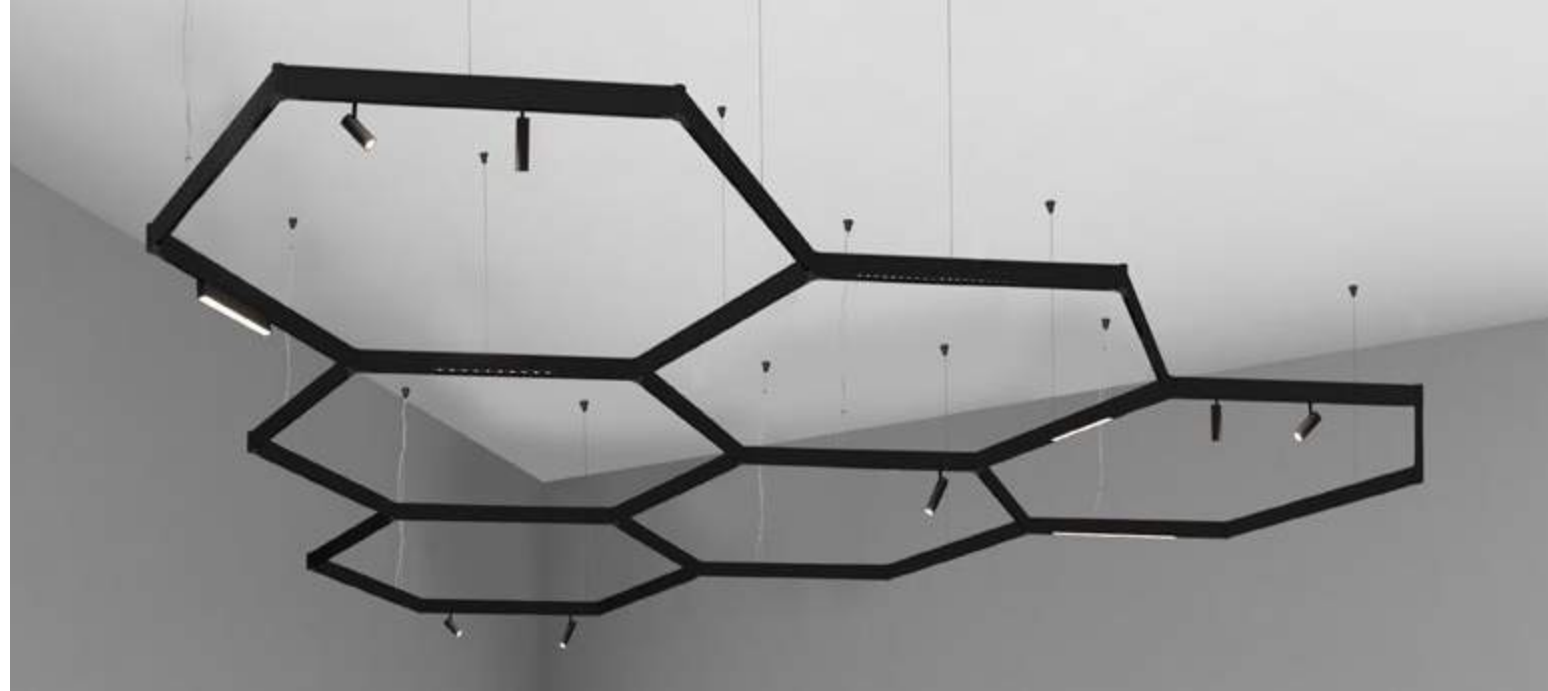

TREE 01 | 8252035

Corner 2V - 120°
Connector between two tracks
Sandy Black Aluminium
L: 18 W: 14.5 H: 7.5 cm

TREE 02 | 8252036

Corner 3V - 120°
Connector between three tracks
Sandy Black Aluminium
L: 18 W: 21 H: 7.5 cm