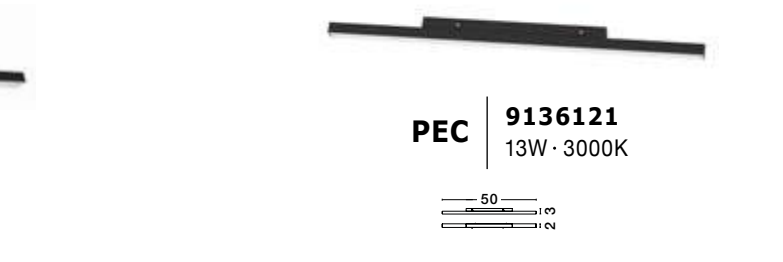

PEC | **9136121**
13W · 3000K