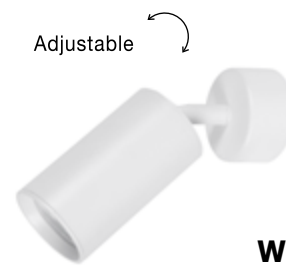

WAN | 9184311

Sandy White Aluminium
LED GU10 1x10 Watt IP20
220-240 Volt Bulb Excluded
D: 5.6 H: 15 cm