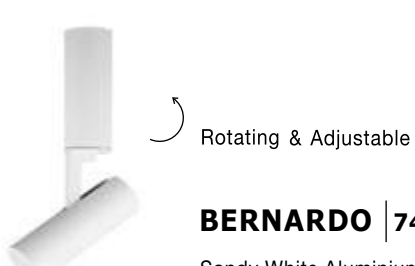

Rotating & Adjustable

BERNARDO | 7404602

Sandy White Aluminium
LED COB 13 Watt Cree
1140Lm 3000K IP20
CRI 90 Adjustable
Philips Driver
D: 5 H: 14 H₂: 28 cm