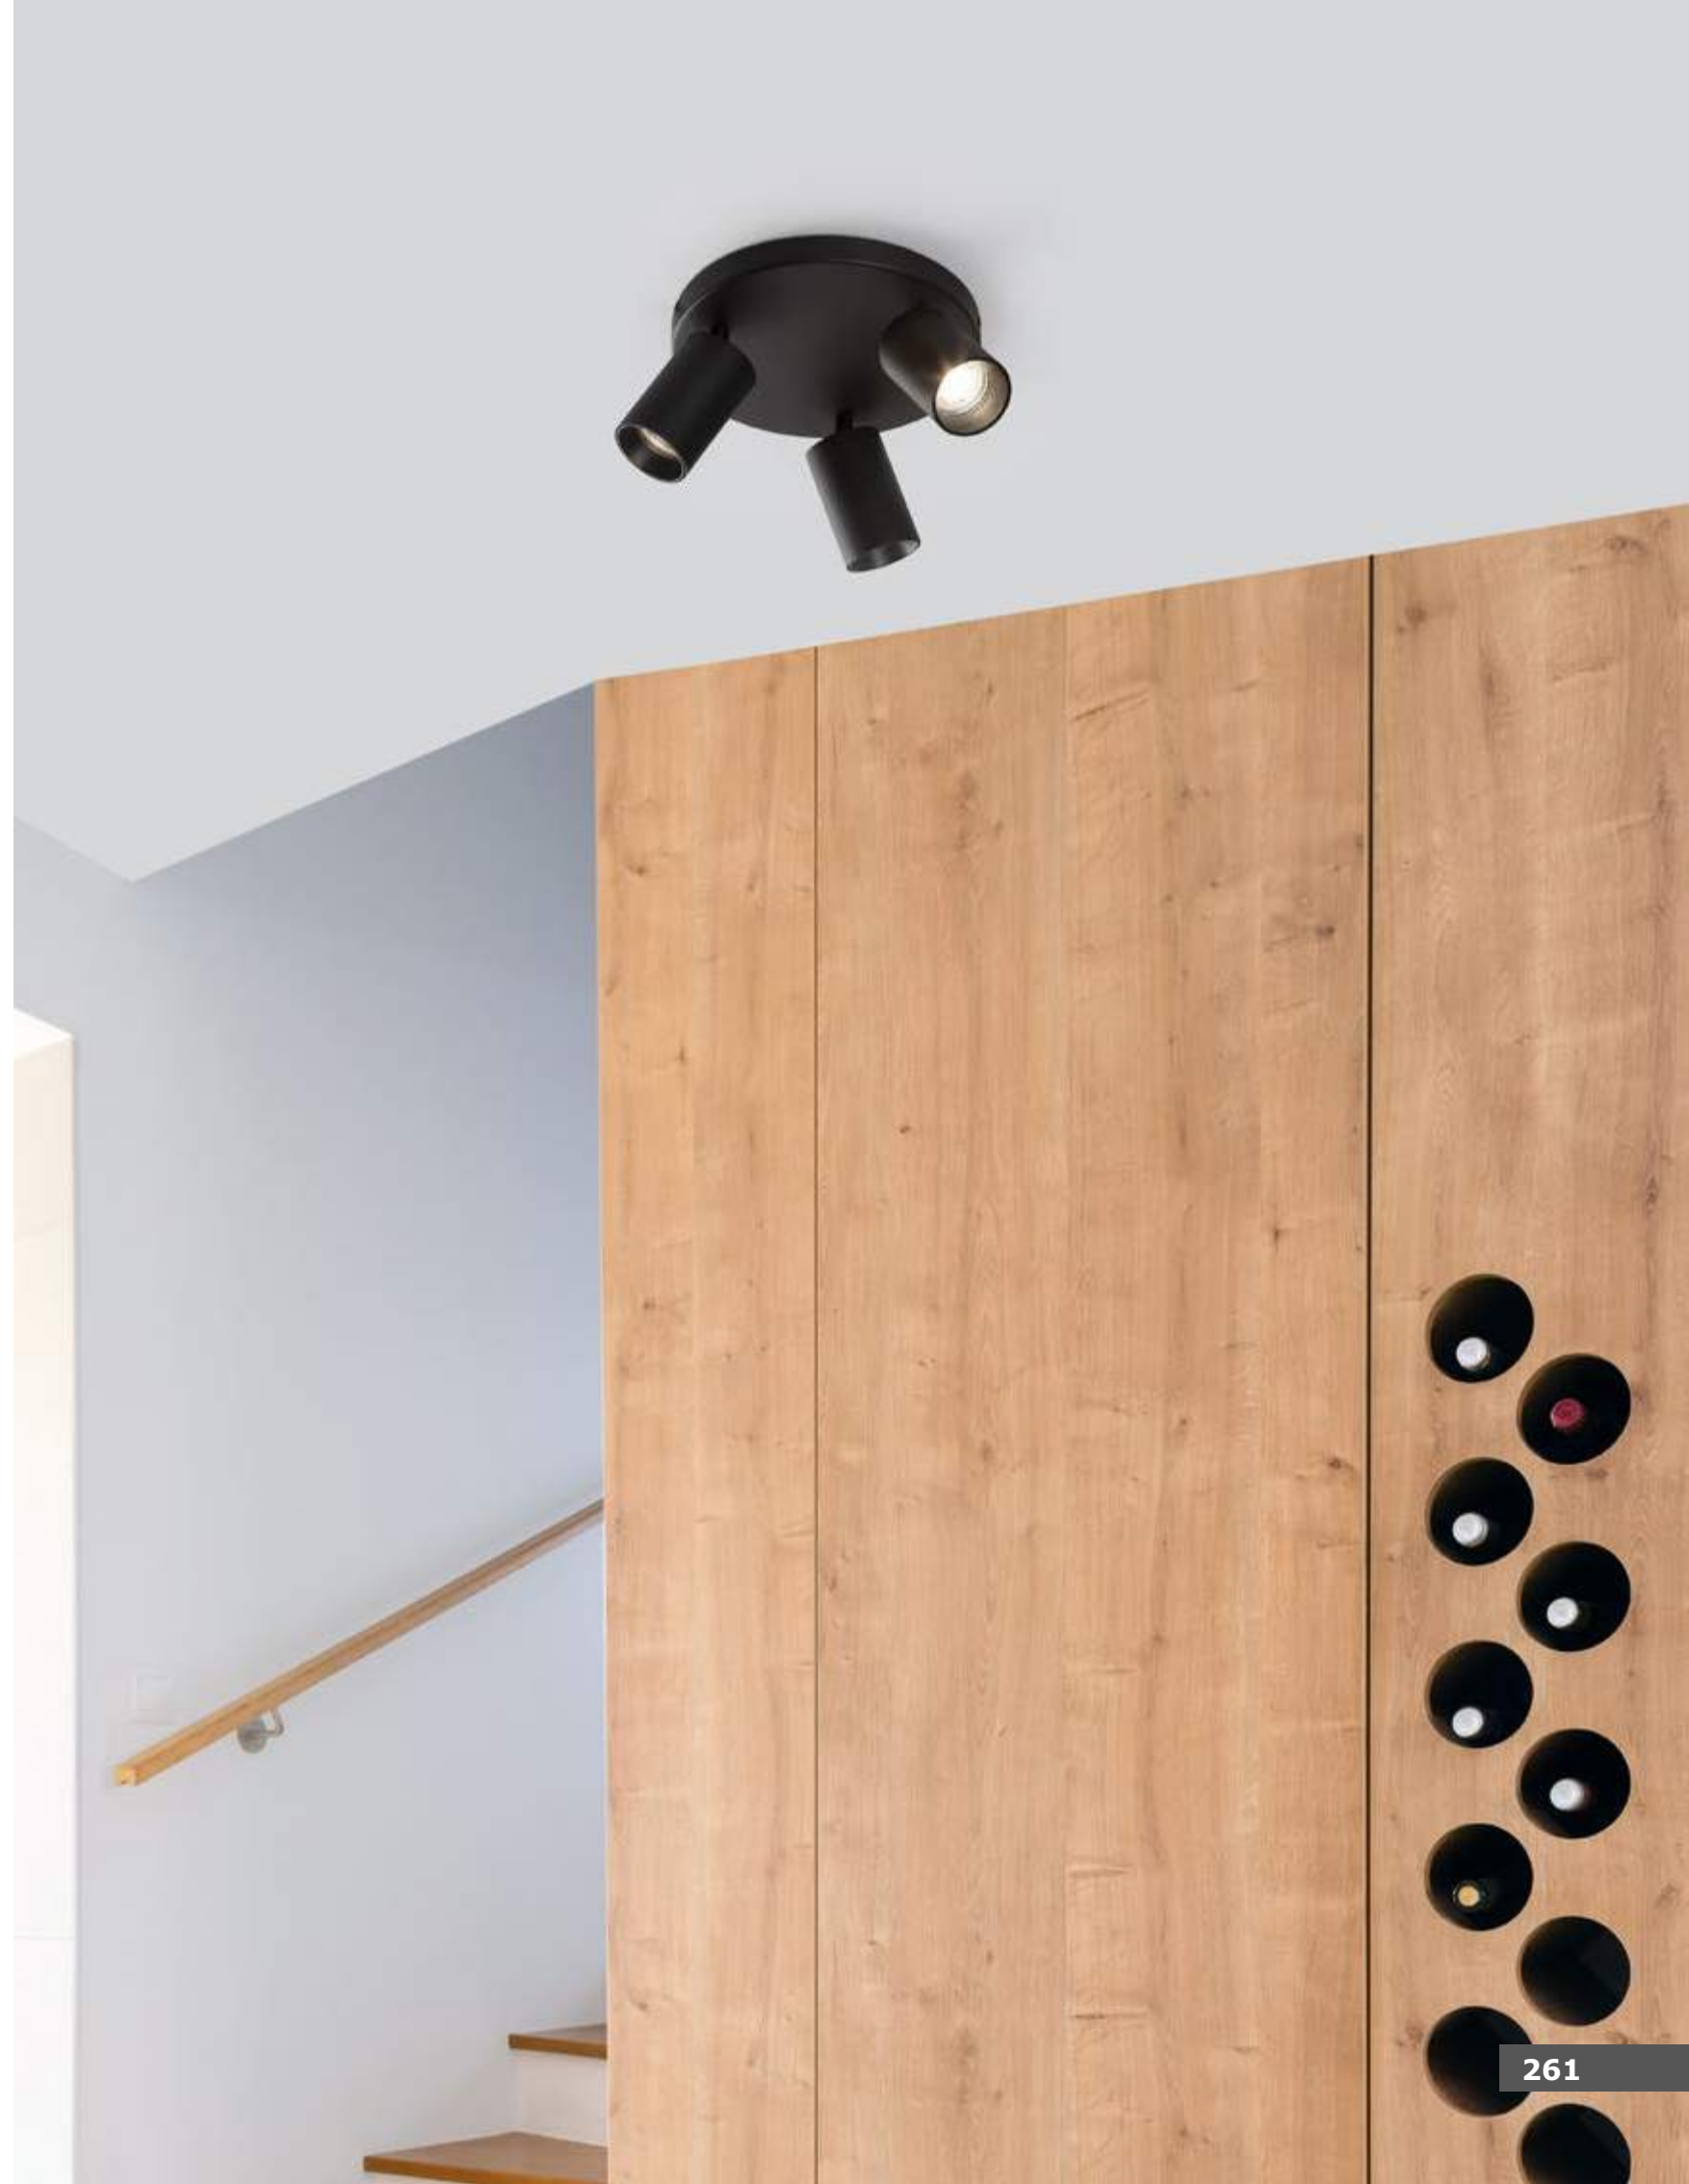

TOD | 9011311

Sandy White Aluminium
LED GU10 1x10 Watt IP20
220-240 Volt Bulb Excluded
D: 5.7 H1: 9 H2: 13 cm

TOD | 9011312

Sandy Black Aluminium
LED GU10 1x10 Watt IP20
220-240 Volt Bulb Excluded
D: 5.7 H1: 9 H2: 13 cm

TOD | 9012281

Sandy White Aluminium
LED GU10 3x10 Watt IP20
220-240 Volt Bulb Excluded
D: 22 H1: 9 H2: 12.7 cm

TOD | 9012282

Sandy Black Aluminium
LED GU10 3x10 Watt IP20
220-240 Volt Bulb Excluded
D: 22 H1: 9 H2: 12.7 cm