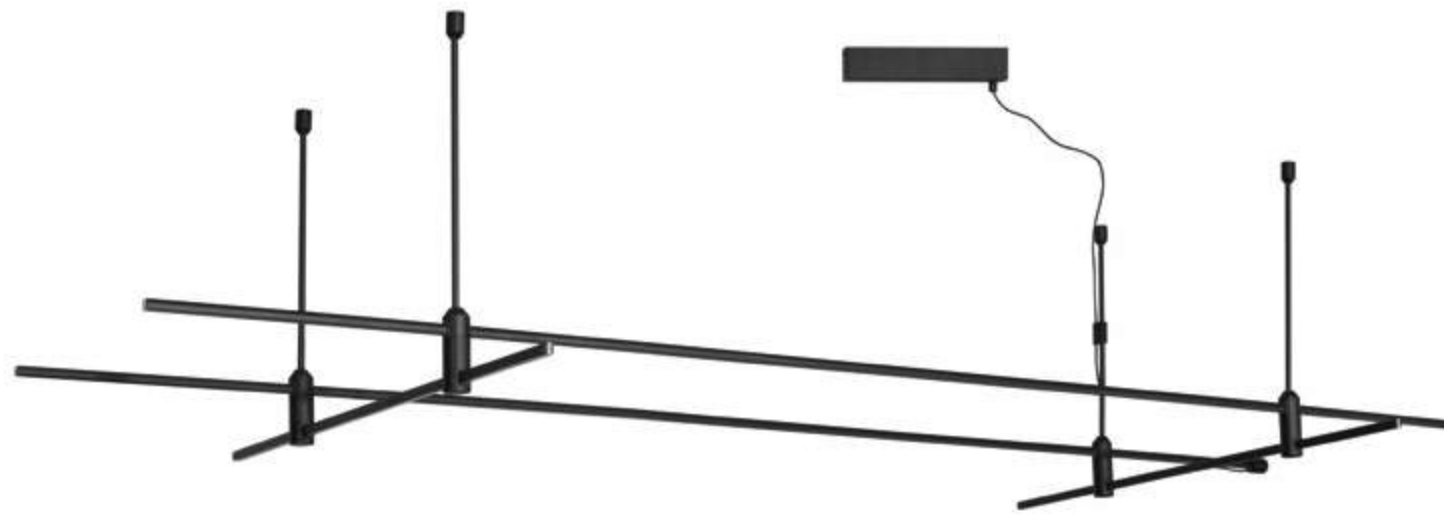

CRON | 9028310

Magnetic Tubular Structure
Satin Gold Aluminium IP20
Included Driver 100 Watt
AC220-240V Output 24V DC
L: 300 H: 35 cm

CRON | 9028311

Magnetic Tubular Structure
Sandy Black Aluminium IP20
Included Driver 100 Watt
AC220-240V Output 24V DC
L: 300 H: 35 cm