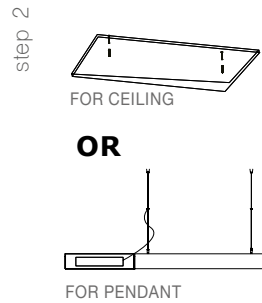

TWO APPLICABLE WAYS