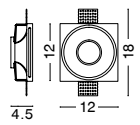

TOBIA | 9879104

White Gypsum
Adjustable Brackets
LED GU10 1x10 Watt IP20
220-240 Volt Bulb Excluded
L: 12 W: 12 H: 4.5 cm
Cut Out: 12.5 x 12.5 cm