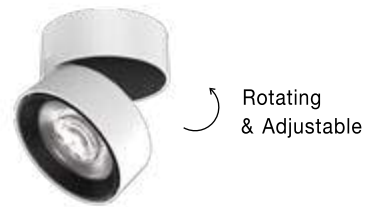

DRIVER INCLUDED

Photo	Code	Material	Watt	Volt	Ma	Driver	LED Chip	Dimension^(cm)	Lumen	CRI	UGR	Cut Out^(cm)	Beam Angle	Kelvin	Protection	Adj.	Driver Included	Class
	92003	Sandy Gold & Black Aluminium	20W	230V	300	Hep	Cree	D:9.5 H:7	1450Lm	>90	<13	X	36°	3000K	IP20	✓	✓	I
	92002	Sandy Black Aluminium	20W	230V	300	Hep	Cree	D:9.5 H:7	1450Lm	>90	<13	X	36°	3000K	IP20	✓	✓	I
	92001	Sandy White & Black Aluminium	20W	230V	300	Hep	Cree	D:9.5 H:7	1450Lm	>90	<13	X	36°	3000K	IP20	✓	✓	I