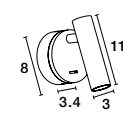

Rotating & Adjustable

LAREDO | 8140521

Sandy White Aluminium
LED Samsung 3 Watt
Switch On/Off
190Lm 3000K IP20
D: 9 H: 11 cm

Rotating & Adjustable

LAREDO | 8140522

Chrome Aluminium
LED Samsung 3 Watt
Switch On/Off
190Lm 3000K IP20
D: 9 H: 11 cm