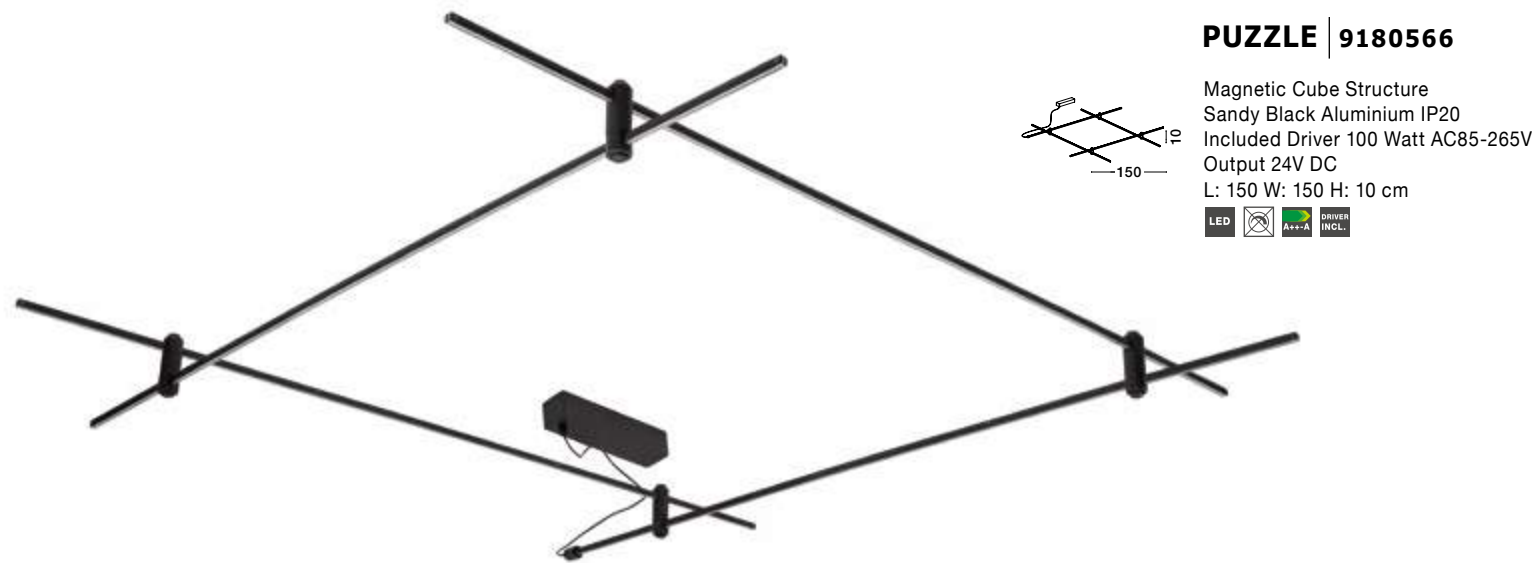

PUZZLE | 9180566

Magnetic Cube Structure
Sandy Black Aluminium IP20
Included Driver 100 Watt AC85-265V
Output 24V DC
L: 150 W: 150 H: 10 cm