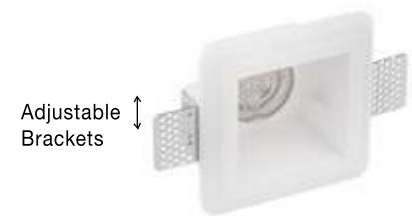

Adjustable
Brackets

CRATE | 9091631

White Gypsum
LED GU10 1x10 Watt IP20
220-240 Volt Bulb Excluded
D: 12 H: 6 cm
Cut Out: 12.3 cm

9261 9262 9263 9264

Black Silver Bronze Gold

Adjustable
Brackets

CRATE | 9090621