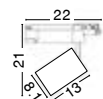

HERM | 7770406 · 30W · 3000K