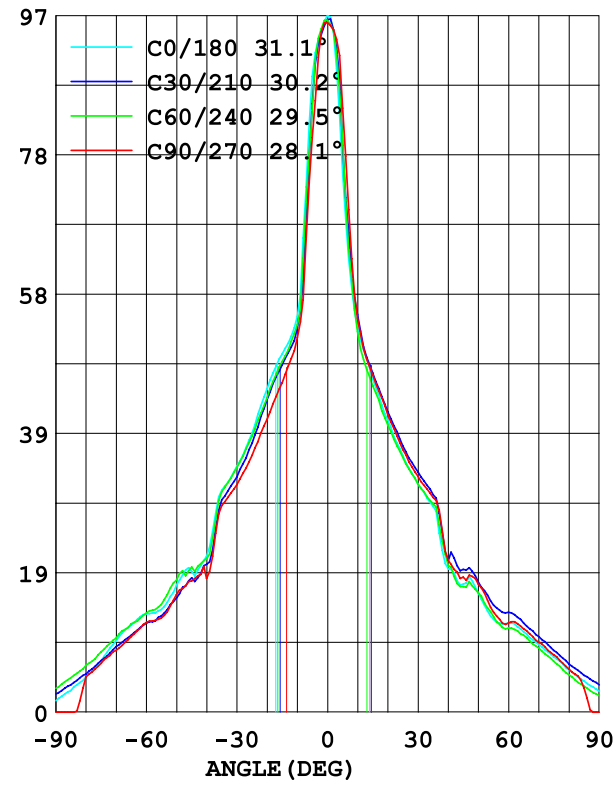

LUMINOUS INTENSITY DISTRIBUTION