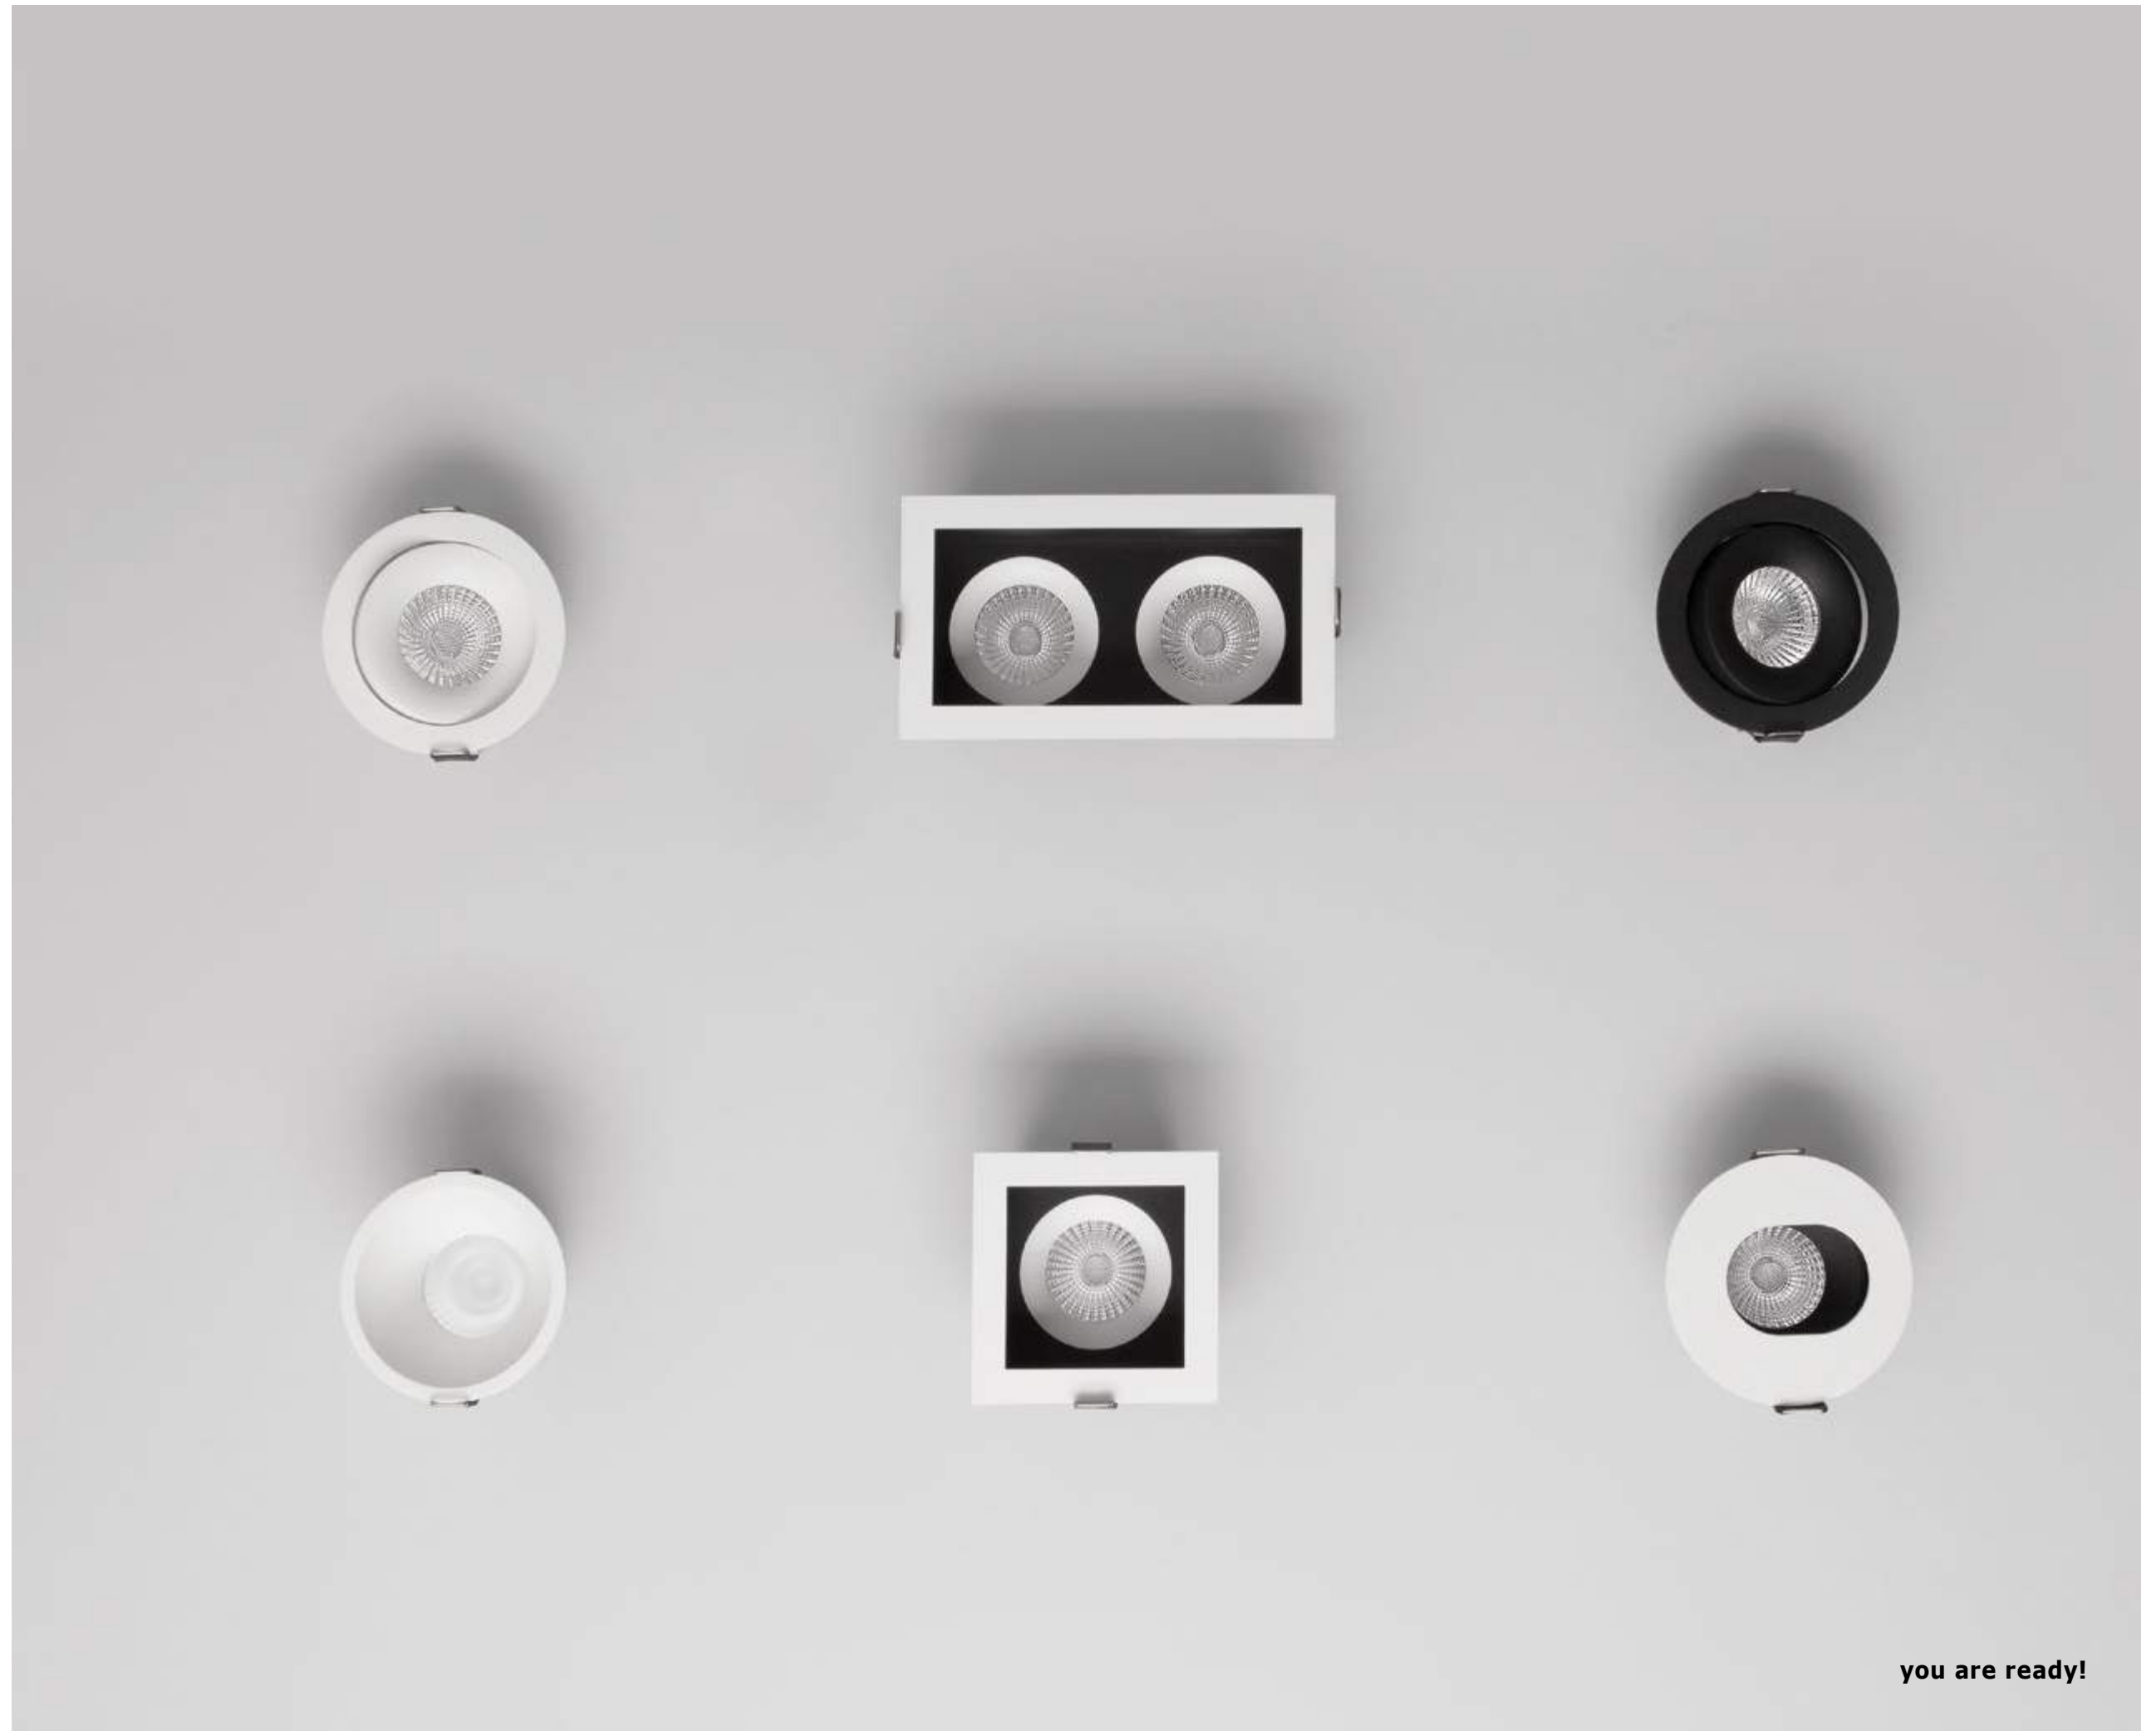

step 1

step 2

step 3

you are ready!