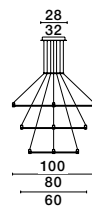

MAGNETIC
DECORATIVE LIGHTING
SYSTEMS

DION | 9028803

Magnetic Circular Structure
Satin Gold Aluminium IP20
Included Driver 350 Watt
AC220-240V Output 24V DC
D1: 100 D2: 80 D3: 60 H: 200 cm

DION | 9028800

Magnetic Circular Structure
Satin Gold Aluminium IP20
Included Driver 200 Watt
AC220-240V Output 24V DC
D1: 80 D2: 60 H: 150 cm