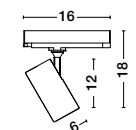

WEST | 9011951 · 20W · 3000K