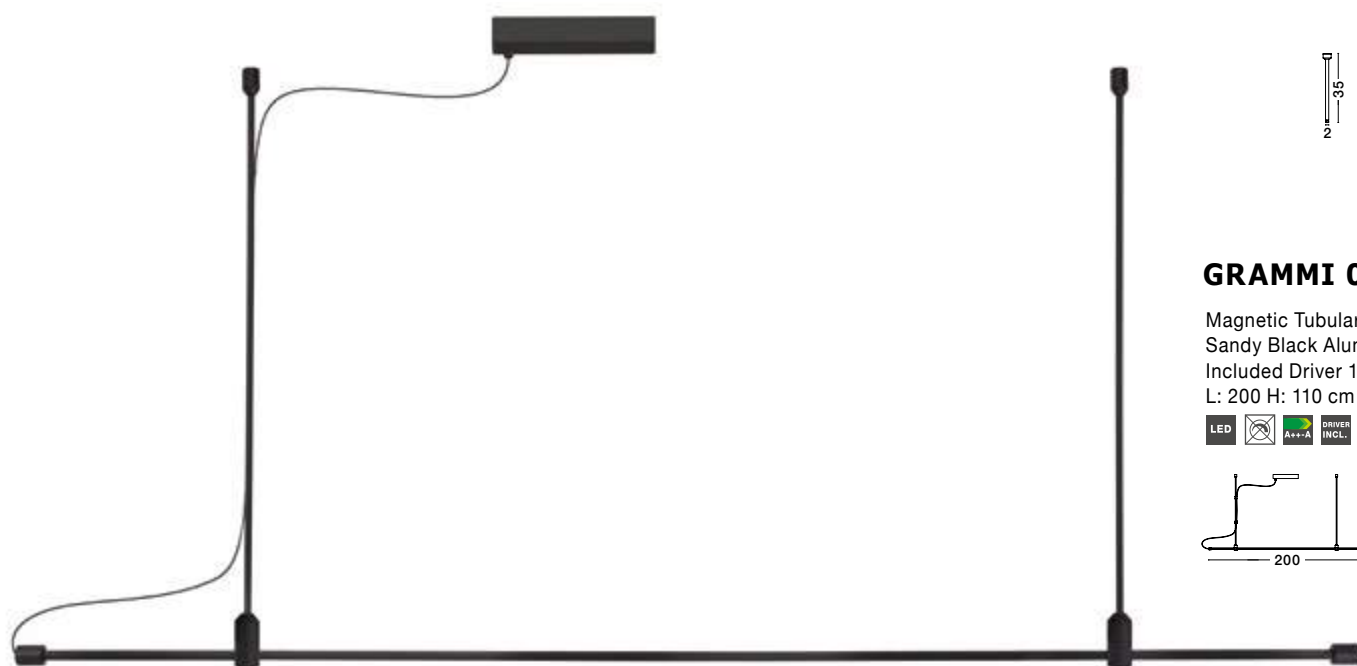

CRON | 9028310

Magnetic Tubular Structure
Satin Gold Aluminium IP20
Included Driver 100 Watt
AC220-240V Output 24V DC
L: 300 H: 35 cm

CRON | 9028311

Magnetic Tubular Structure
Sandy Black Aluminium IP20
Included Driver 100 Watt
AC220-240V Output 24V DC
L: 300 H: 35 cm