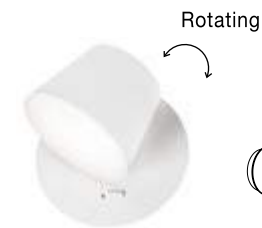

AMADEO | 9118635

Sandy Black Aluminium & Acrylic
Adjustable Switch On/Off
LED 36 Watt 230 Volt
2180Lm 3000K IP20
D: 15 D2: 9 H: 400 cm

SWITCH ON/OFF

AMADEO | 8223602

Black Aluminium & Acrylic
Adjustable
Switch On/Off
LED Edison 6 Watt 230 Volt
528Lm 3000K IP20
D: 12 W: 12 H: 12 cm