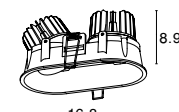

LAZIO | 8044909 · IP54

LAZIO | 8044809 · IP54

LAZIO | 8000502 · IP54

LAZIO | 8000503 · IP54

Photo	Code	Material	Recessed	CRI	UGR	LED Chip	Dimension (cm)	Cut Out (cm)	Beam Angle	Kelvin	Protection	Adjustable	Driver Included
	8018509	White & Black Alum.	✓	>90	<8	X	D:9 H:7.3	7.8	36°	X	IP44	✓	X
	8044909	White Aluminium	✓	>90	<14	X	D:9 H:8.6	8.2	36°	X	IP54	✓	X
	8044809	White Aluminium	✓	>90	<16	X	L:16.8 W:9 H:8.9	16 x 8.2	36°	X	IP54	✓	X
	8000502	White Aluminium	✓	>90	<27	X	D:9.2 H:5.4	8.2	36°	X	IP54	✓	X
	8000503	Black Aluminium	✓	>90	<27	X	D:9.2 H:5.4	8.2	36°	X	IP54	✓	X