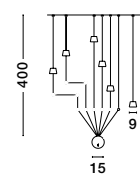

AMADEO | 9118635

Sandy Black Aluminium & Acrylic
Adjustable Switch On/Off
LED 36 Watt 230 Volt
2180Lm 3000K IP20
D: 15 D2: 9 H: 400 cm

SWITCH ON/OFF

AMADEO | 8223602

Black Aluminium & Acrylic
Adjustable
Switch On/Off
LED Edison 6 Watt 230 Volt
528Lm 3000K IP20
D: 12 W: 12 H: 12 cm