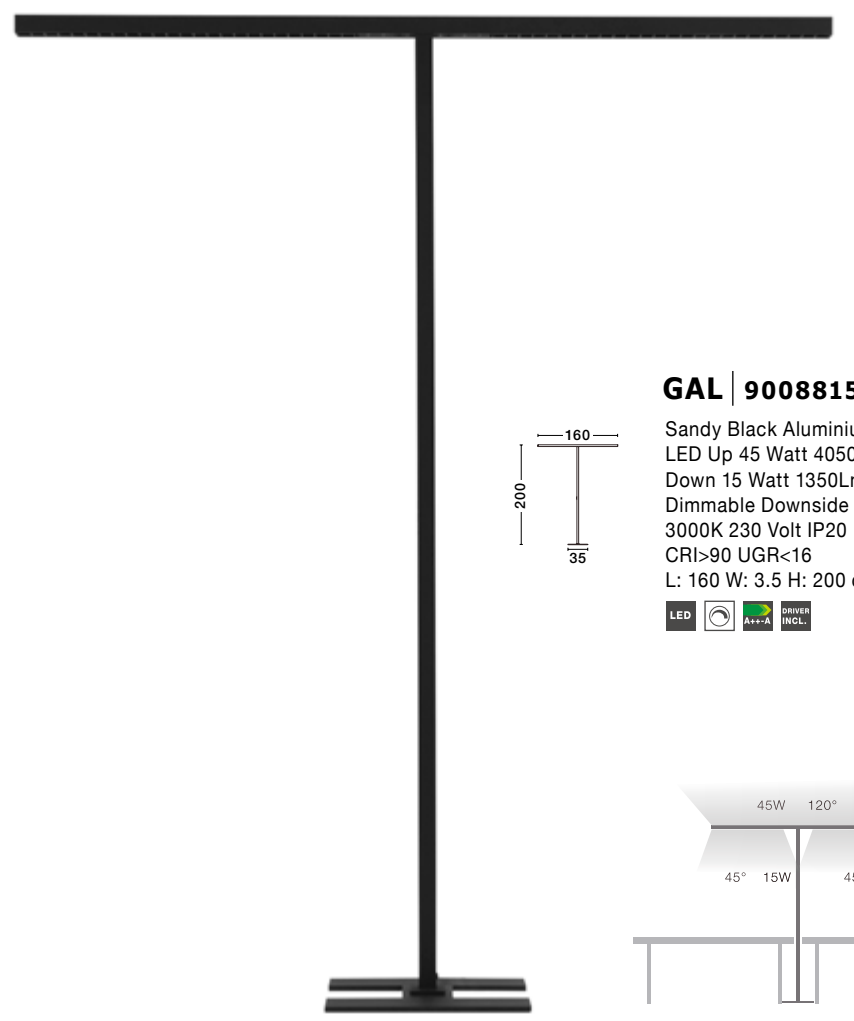

GAL | 9008815
Sandy Black Aluminium
LED Up 45 Watt 4050Lm
Down 15 Watt 1350Lm
Dimmable Downside
3000K 230 Volt IP20
CRI>90 UGR<16
L: 160 W: 3.5 H: 200 cm

- Top Light Switch
- Bottom Light Switch
- Bottom Light Dimmer