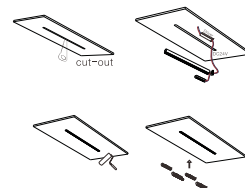

Surface or Pendant
Magnetic Profile IP20
Sandy Black Aluminium
Max Power 300 Watt
L: 100 W: 3.9 H: 7.5 cm

Recess Magnetic Profile IP20
Sandy Black Aluminium
Max Power 300 Watt
L: 100 W: 6.8 H: 7.5 cm
Cut Out: 4.4 cm