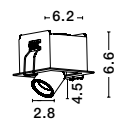

DESERT | 9072815