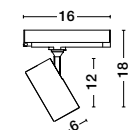

WEST | 9011952 · 20W · 3000K

Photo	Code	Material	Watt	Volt	Ma	Driver	LED Chip	Dimension (cm)	Lumen	CRI	UGR	Beam Angle	Kelvin	Protection	Adaptor	Adj.	Dim.	Driver Included	Class
	9011941	Sandy White Alum.	10W	220-240V	250	Philips	Cree	D:4 H:19	950Lm	>90	<13	36°	3000K	IP20	4 Wires	✓	X	✓	I
	9011942	Sandy Black Alum.	10W	220-240V	250	Philips	Cree	D:4 H:19	950Lm	>90	<13	36°	3000K	IP20	4 Wires	✓	X	✓	I
	9011951	Sandy White Alum.	20W	220-240V	500	Philips	Cree	D:6 H:18	2100Lm	>90	<10	36°	3000K	IP20	4 Wires	✓	X	✓	I
	9011952	Sandy Black Alum.	20W	220-240V	500	Philips	Cree	D:6 H:18	2100Lm	>90	<10	36°	3000K	IP20	4 Wires	✓	X	✓	I

COMPATIBLE WITH TRACK RAIL | 9193431 (BLACK) OR 9193421 (WHITE) - 7770630 (WHITE)