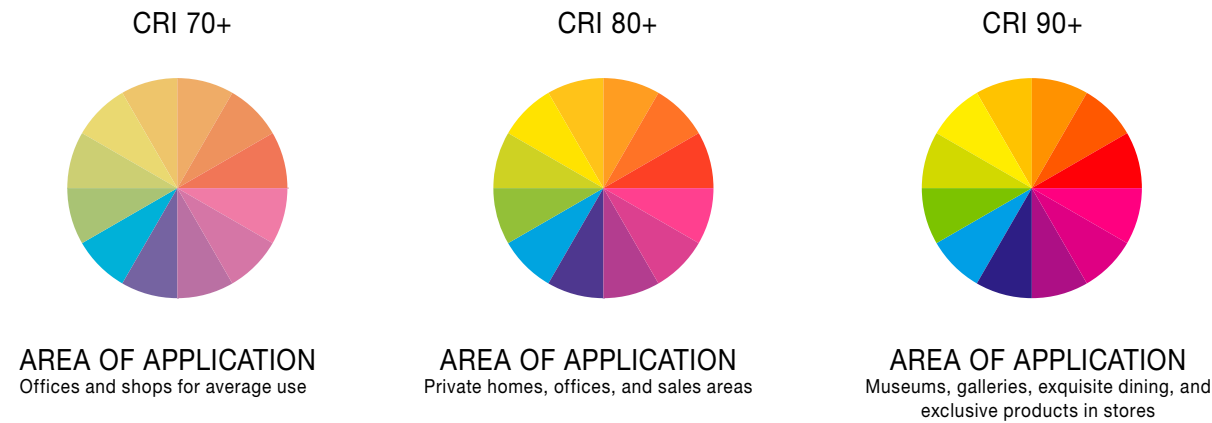

LOOK WHAT THE CAT DRAGGED IN.

EELI BUTTONS

A++-E The luminaire is compatible with bulbs of all energy classes. **A++-A** Included highly efficient LED boards (cannot be replaced by the end consumer)

LIGHT COLOUR