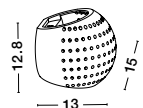

SANDRO | 9168303

White Gypsum
LED G9 1x5 Watt IP20
220-240 Volt Bulb Excluded
D: 15 W: 13 H: 12.8 cm