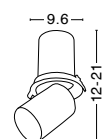

JUNO | 7770443 · 15W

Included Driver 15 Watt Philips
Input: 220-240V AC 50/60Hz
Output: 30-42 VDC
0.35A Not Dimmable