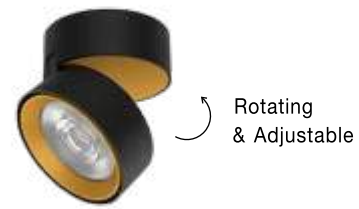

DRIVER INCLUDED

Photo	Code	Material	Watt	Volt	Ma	Driver	LED Chip	Dimension^(cm)	Lumen	CRI	UGR	Cut Out^(cm)	Beam Angle	Kelvin	Protection	Adj.	Driver Included	Class
	92003	Sandy Gold & Black Aluminium	20W	230V	300	Hep	Cree	D:9.5 H:7	1450Lm	>90	<13	X	36°	3000K	IP20	✓	✓	I
	92002	Sandy Black Aluminium	20W	230V	300	Hep	Cree	D:9.5 H:7	1450Lm	>90	<13	X	36°	3000K	IP20	✓	✓	I
	92001	Sandy White & Black Aluminium	20W	230V	300	Hep	Cree	D:9.5 H:7	1450Lm	>90	<13	X	36°	3000K	IP20	✓	✓	I