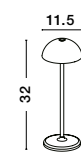

ROSE - 9281380

White Aluminium
& Acrylic
LED 1 Watt 240Lm
3000K 3.7 Volt IP54
Switch On/Off / USB Wire
D: 11.5 W: 11.8 H: 32 cm