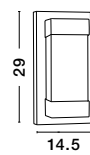

LETO . 9060203

Anthracite Gray Aluminium
Acrylic Diffuser
LED 18 Watt 2100Lm
3000K 220-240V
Beam Angle 120° IP65
L: 14.5 W: 10.2 H: 29 cm