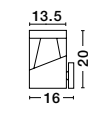

LOCK - 813101
Aluminium Dark Gray
White & Clear Acrylic Diffuser
LED 12 Watt 220-240 Volt 50Hz
960Lm Beam 45° IP54
3000K or 4000K
AC Driver Included
L: 13.5 W: 16 H: 20 cm