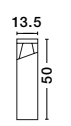

LOCK - 813104
 Aluminium Dark Gray
 White & Clear Acrylic Diffuser
 LED 12 Watt 220-240 Volt 50Hz
 960Lm Beam 45° IP54
 3000K or 4000K
 AC Driver Included
 L: 13.5 W: 13.5 H: 50 cm

IP54

IP65

NEW

SELENA - 9492720