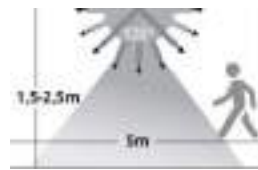

Motion Sensor Activation
 Max. distance 5M. (the temperature less than 20°C)
 The lights need to be installed at least 1.5-2.5M.

Motion Sensor Activation
 Max. distance 5M.(the temperature less than 20°C)
 The lights need to be installed at least 1.5-2.5M.