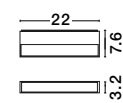

FUNGO - 9027201
Dark Gray Aluminium
Glass Diffuser
LED 12 Watt 720Lm
3000K 220-240 Volt 50Hz
Beam Angle 120° IP65
Light Down
L: 22 W: 7.6 H: 3.2 cm

LED IP65 WARM WHITE

FUNGO - 9027202
Sandy White Aluminium
Glass Diffuser
LED 12 Watt 720Lm
3000K 220-240 Volt 50Hz
Beam Angle 120° IP65
Light Down
L: 22 W: 7.6 H: 3.2 cm

LED IP65 WARM WHITE