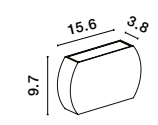

MILE - 9262111

White Aluminium & Glass
LED 2x5 Watt 550Lm
3000K 100-240 Volt
Beam Angle 102° IP54
Light Up & Down
L: 18 W: 3.5 H: 9 cm

IP65

NEW

FEDOR - 9492630

Anthracite die-Casting Aluminium & Clear Glass
LED 7.7 Watt 282Lm
3000K 220-240V
Beam Angle 253° IP65
L: 15.6 W: 3.8 H: 9.7 cm