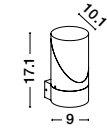

SELENA - 9492720

Anthracite Die-Casting Aluminum
& Clear Acrylic
LED E27 1x12 Watt
220-240 Volt
Bulb Excluded IP65
D: 9 W: 10.1 H: 17.1 cm