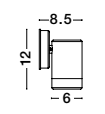

LIMBIO - 9010601
White ABS
Glass Diffuser
LED GU10 1x7 Watt
Bulb Excluded IP44
Light Down
D: 6 W: 8.5 H: 12 cm