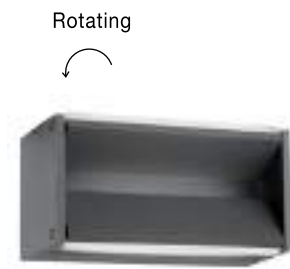

Rotating

TWIN - 713121
Dark Gray Aluminium
Acrylic Diffuser
LED 2x5 Watt 600Lm
3000K 220-240 Volt 50Hz
Rotation 0-90° IP54
L: 20 W: 10 H: 60 cm

Rotating

TWIN - 713122
Dark Gray Aluminium
Acrylic Diffuser
LED 2x5 Watt 600Lm
3000K 220-240 Volt 50Hz
Rotation 0-90° IP54
L: 20 W: 10 H: 10 cm

IP54