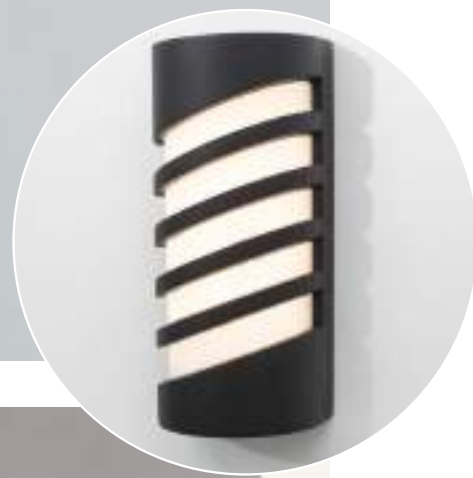

IP65

LUPO - 9926617

Black Aluminium
Acrylic Diffuser
LED 10 Watt 380Lm
3000K 220-240 Volt 50Hz
Beam Angle 64° IP65
L: 11 W: 8.5 H: 25 cm