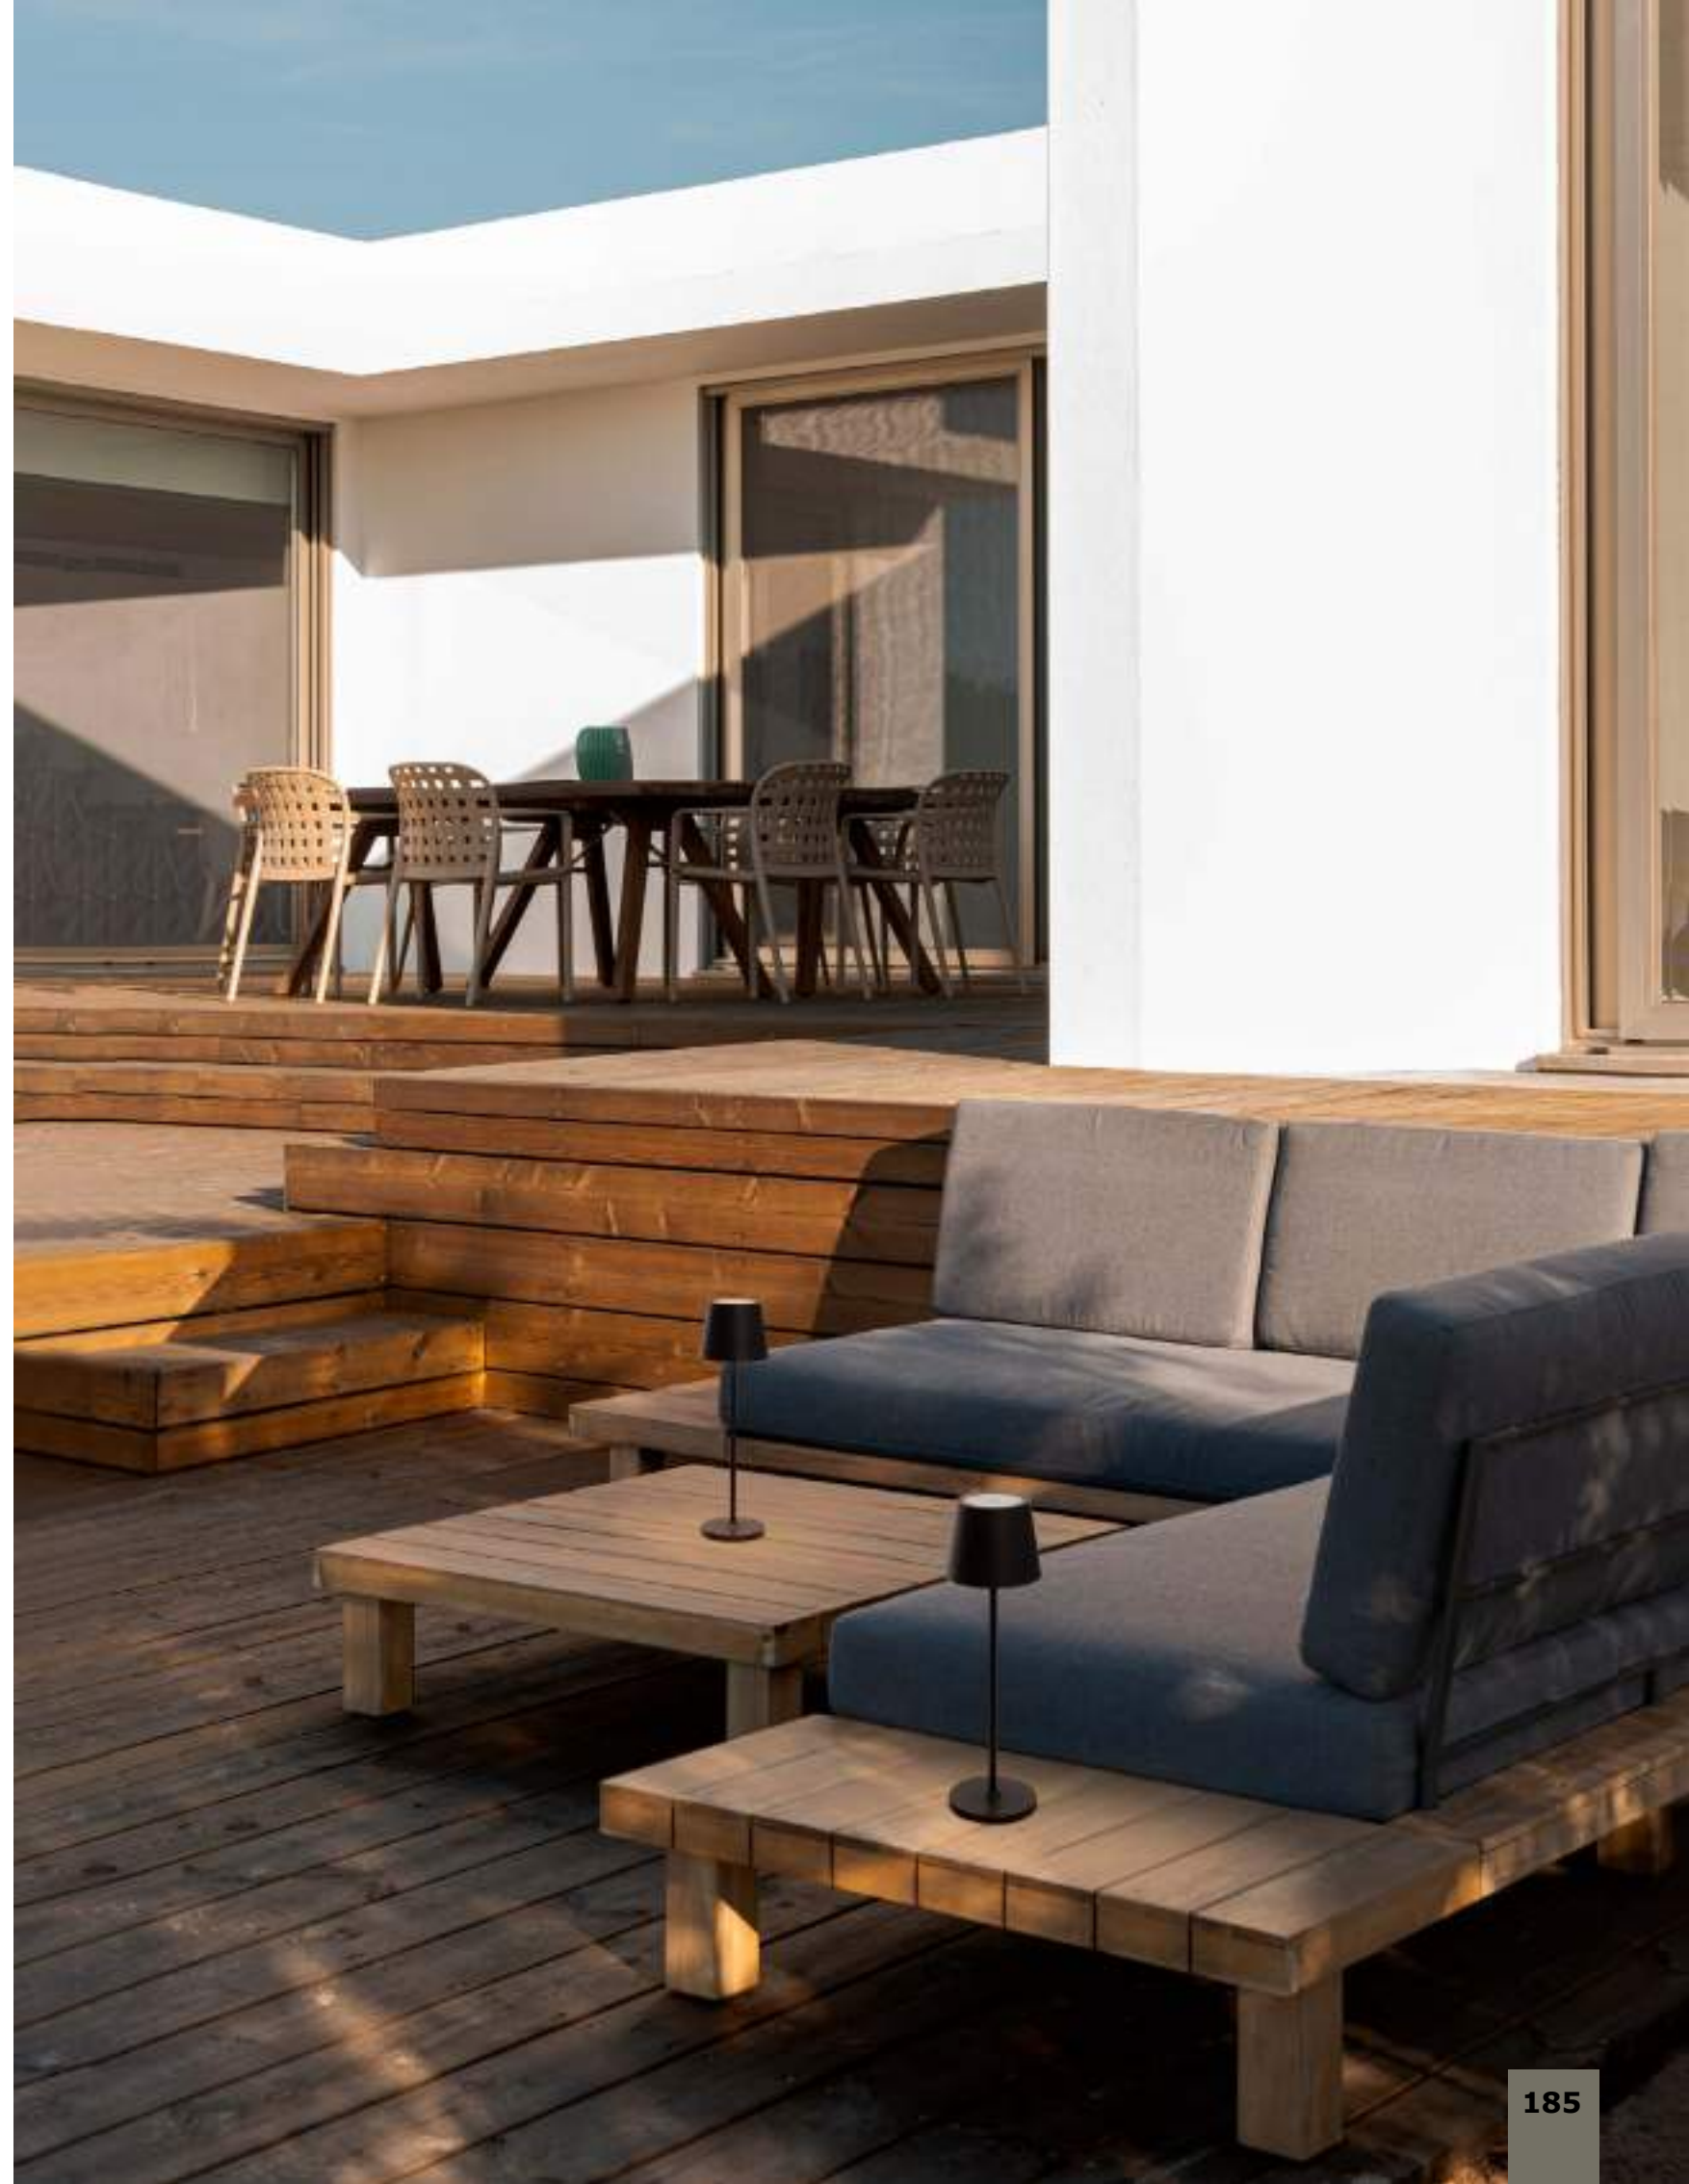

TWO DIFFERENT TYPES OF CHARGING

NEW

SEINA - 9223406
Dimmable
Sandy Black Aluminium & Acrylic
LED 2.2 Watt 190Lm
2700K DC5 Volt IP54
Switch On/Off /
USB Type C Wire or
PG recharging Base code: 9223408
D: 11.4 H: 39.5 cm

NEW

SEINA - 9223407
Dimmable
Sandy White Aluminium & Acrylic
LED 2.2 Watt 190Lm
2700K DC5 Volt IP54
Switch On/Off /
White USB Type C Wire or
PG recharging Base code: 9223408
D: 11.4 H: 39.5 cm

SEINA - 9223408
Sandy Black Aluminium
PG recharging Base compatible
with codes 9223406 & 9223407

SEINA - 9223409
Black adapter 5V 2A

SEINA - 9223410
White adapter 5V 2A