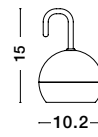

NEW

VENEDO - 9002865
Dimmable

Black Aluminium
& Acrylic
LED 2 Watt 220-240 Volt
180 Lm 3000K IP54
D: 10.2 W: 10.2 H: 15 cm