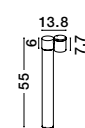

FOCUS - 9279111

Black Aluminium
Glass Diffuser
LED GU10 1x7 Watt
100-240 Volt IP54
Bulb Excluded
D: 6.8 W: 13.8 H: 27 cm