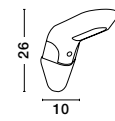

Charging time: 4-6hrs
Working hours: 12 hours
Sensing distance :between 5-8 meters

NEW

BERO - 9060201
Gray Aluminium
Acrylic Diffuser
LED 1.5W Watt 96Lm
CCT 3000K/4000K/6000K 5 Volt
Beam Angle 120° IP65
L: 10 W: 5.5 H: 26 cm

NEW

BERO - 9060198
Gray Aluminium
Acrylic Diffuser
LED 1.5W Watt 96Lm 3.7 Volt
Blue light strip: 0.3W
CCT 3000K/4000K/6000K
Beam Angle 120° IP65
L: 10 W: 5.5 H: 80 cm