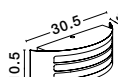

ZENITH - 713113

Dark Gray Aluminium
White Acrylic Diffuser
LED E27 1x12 Watt IP44
220-240 Volt
Bulb Excluded
L: 30.5 W: 9 H: 10.5 cm