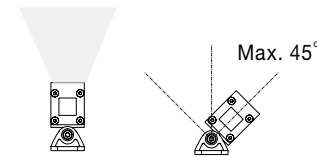

INSTALLATION