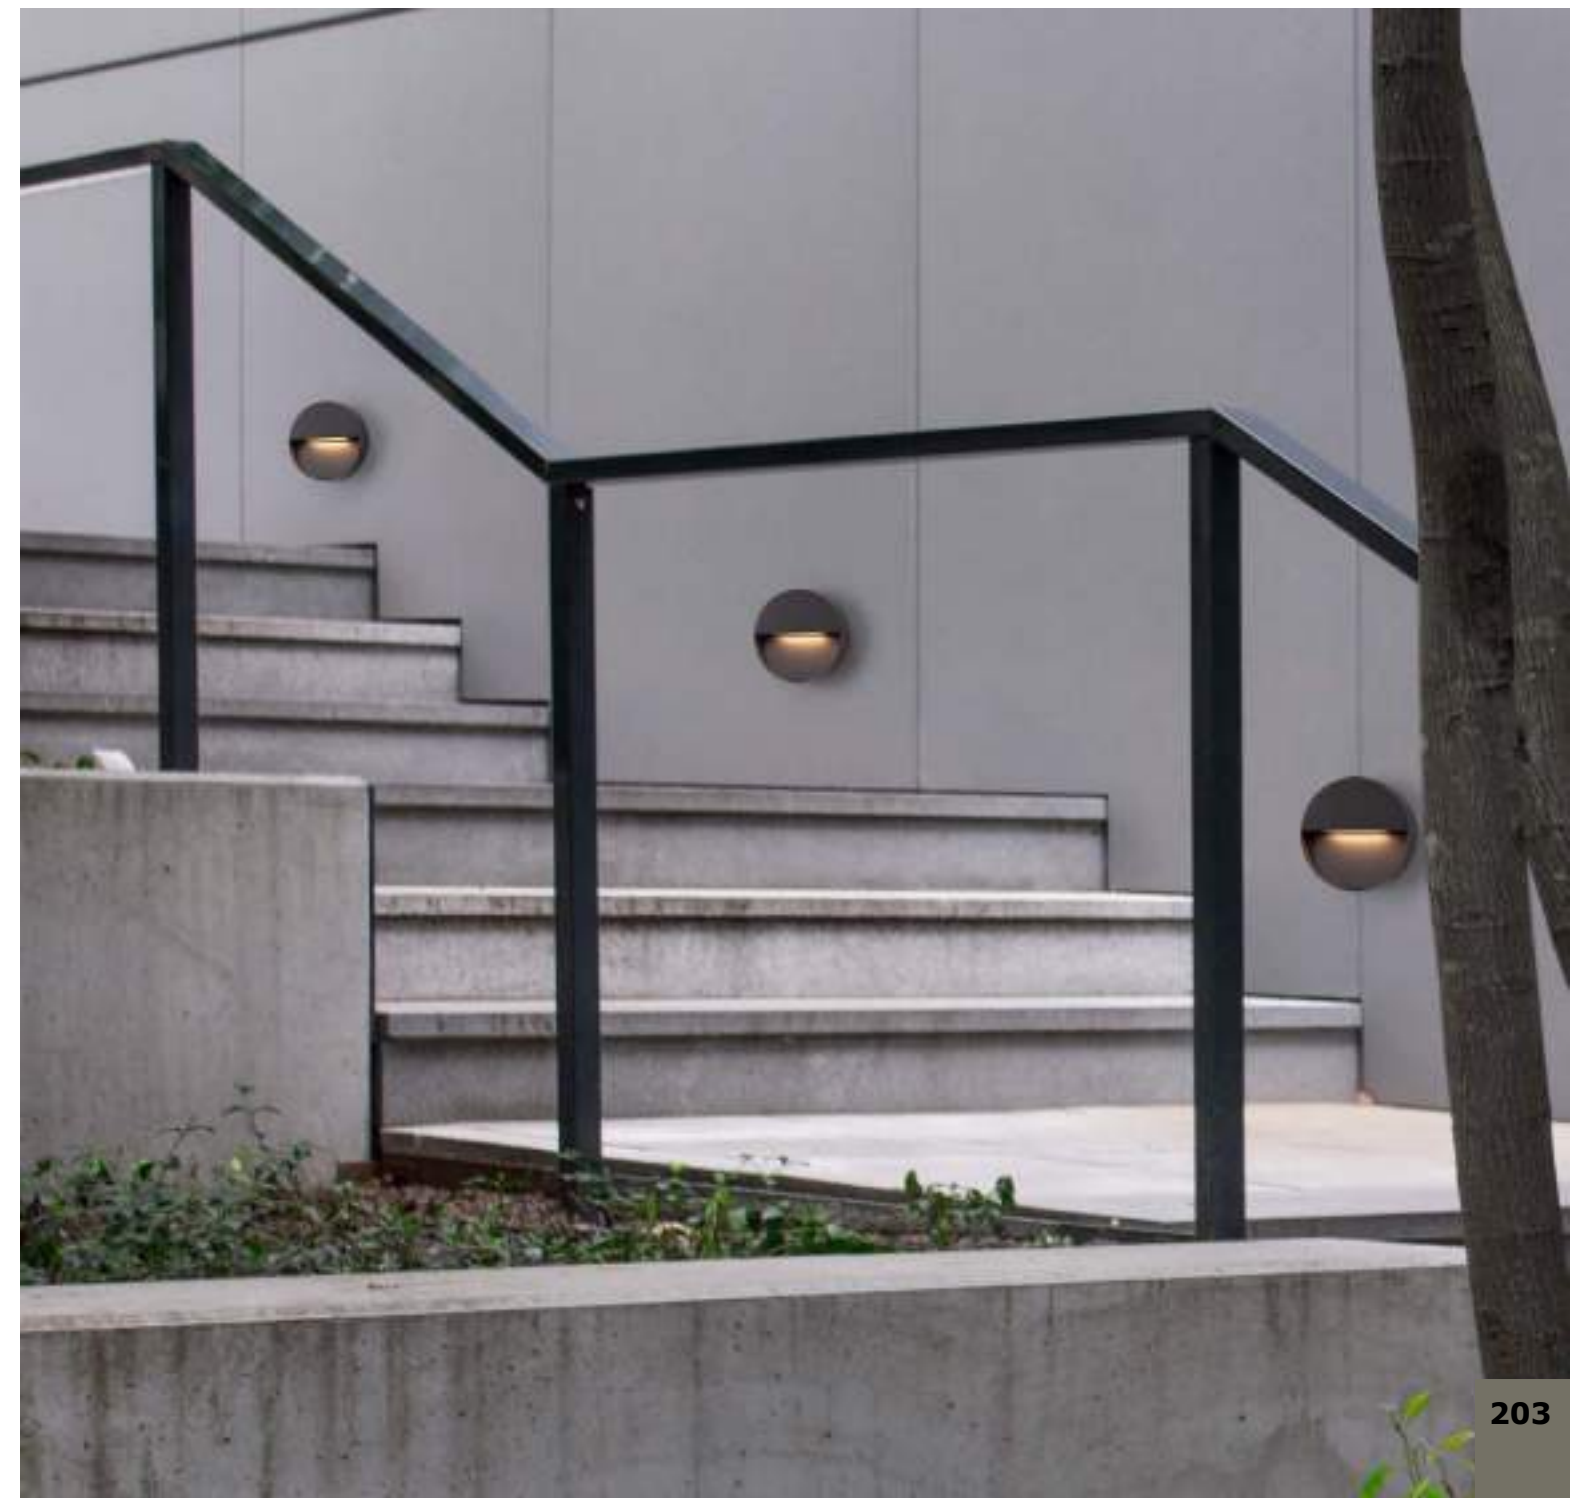

NEW

NEW

LUTON - 8403626
Dark Gray ABS
LED 1.2 Watt
150Lm 3000K IP65
100-220 Volt 50Hz
RC Driver Included
L: 12.5 W: 3.3 H: 8.3 cm