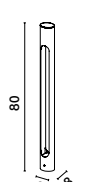

ELLERY - 9100918

Black Aluminium
& Acrylic
LED COB 10 Watt
Lm 3000K
100-240V IP65
L: 8 W: 8 H: 80 cm