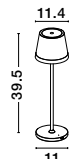

SEINA - 9223403

Dimmable
Sandy Brown Aluminium & Acrylic
LED 2.2 Watt 190Lm
2700K DC5 Volt IP54
Switch On/Off / USB Type C Wire
D: 11.4 H: 39.5 cm