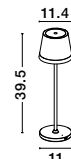

SEINA - 9223404

Dimmable
Sandy Green Aluminium & Acrylic
LED 2.2 Watt 190Lm
2700K DC5 Volt IP54
Switch On/Off / USB Type C Wire
D: 11.4 H: 39.5 cm