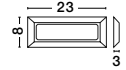

PULSAR - 811501

Dark Gray ABS
Acrylic Diffuser
LED 4 Watt 320Lm
3000K or 4000K
220-220 Volt 50Hz
Beam Angle 62° IP54
AC Driver Included
L: 23 W: 3 H: 8 cm