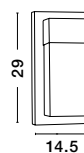

LETO . 9060202

Anthracite Gray Aluminium
Acrylic Diffuser
LED 18 Watt 2100Lm
3000K 220-240V
Beam Angle 120° IP65
L: 14.5 W: 10.2 H: 29 cm