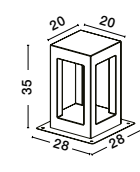

CEMENT WALL & FLOOR

IP65

NEW

BEV - 9540214
 Gray Cement
 Glass Diffuser & Mirror
 LED 5 Watt 200Lm
 3000K 120-230V IP65
 L: 17 W: 17 H: 20 cm
 LED IP65 WARM WHITE

NEW

BEV - 9540215
 Gray Cement
 Glass Diffuser & Mirror
 LED 5 Watt 200Lm
 3000K 120-230V IP65
 L: 20 W: 20 H: 35 cm
 LED IP65 WARM WHITE