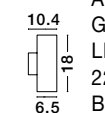

NODUS - 773224
Antique Brown Aluminium
Glass Diffuser
LED GU10 2x7 Watt
220-240 Volt IP54
Bulb Excluded
Light Up & Down
D: 6.5 W: 10.4 H: 18 cm