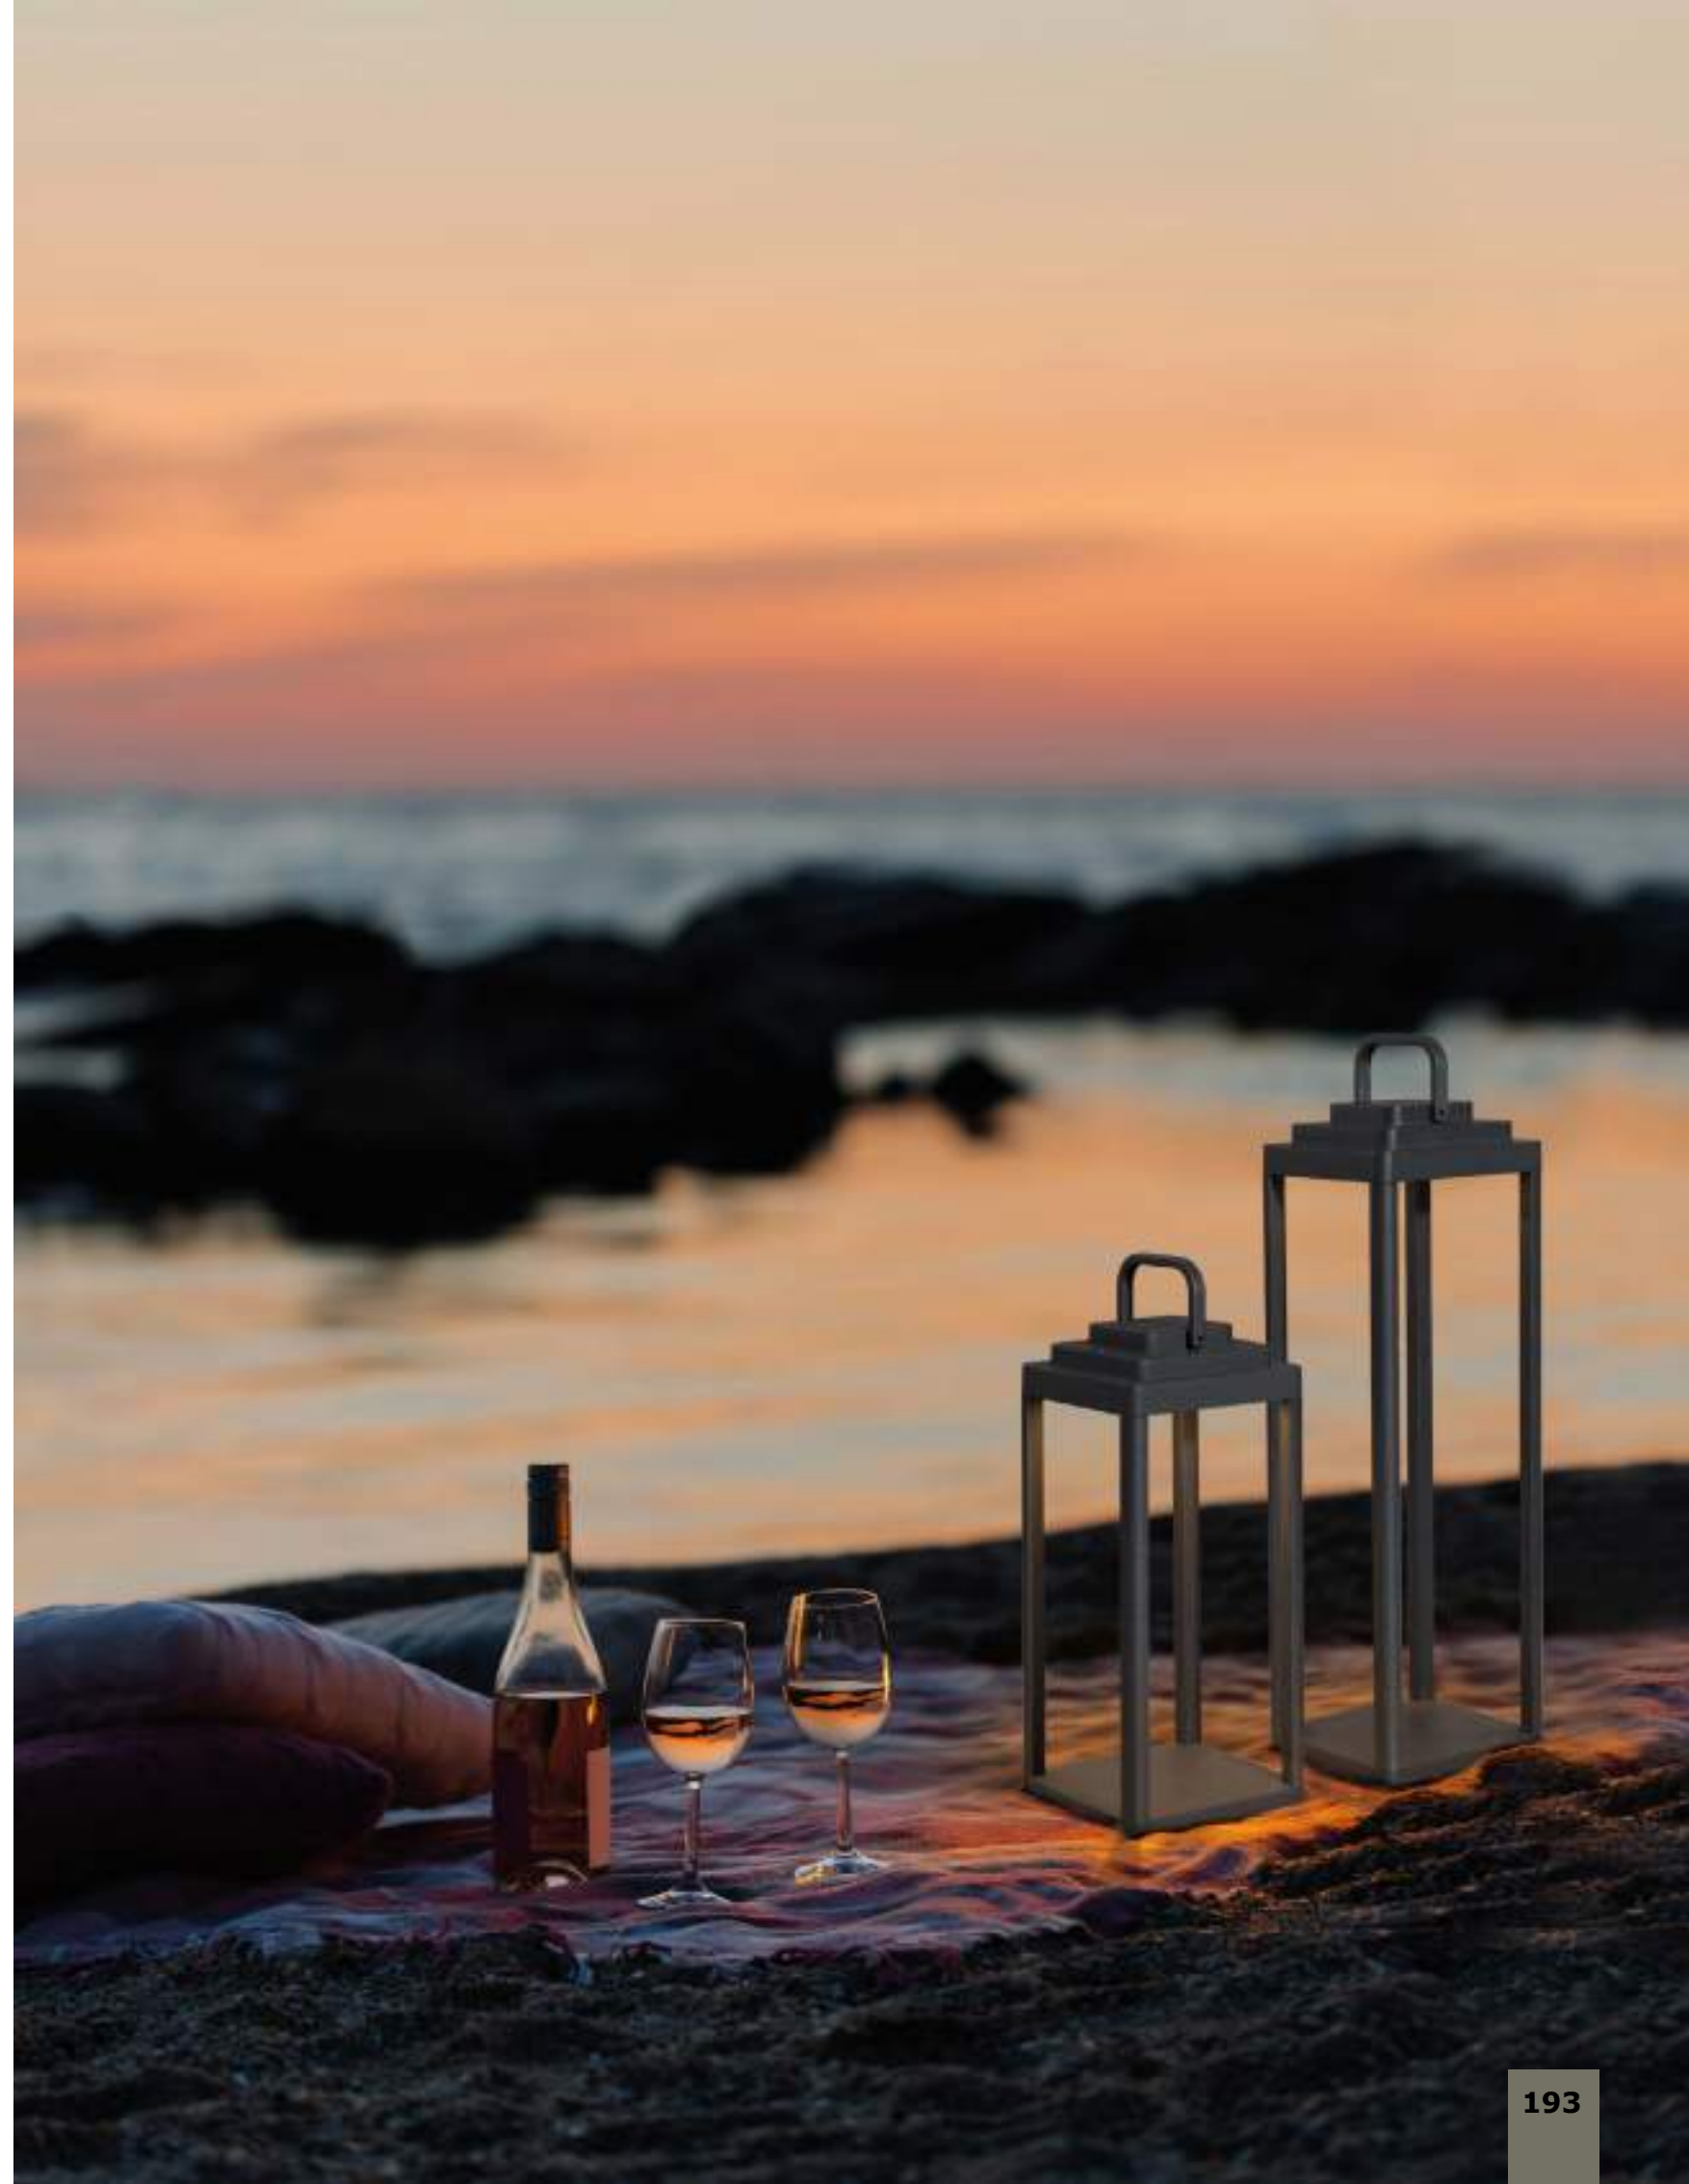

MOCHA - 9492700

Anthracite die-Casting Aluminium & Clear Glass

LED 2 Watt 191Lm

3000K DC 3.7V

Beam Angle 96° IP54

D: 15 W: 15 H: 35 cm