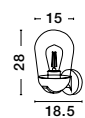

IP54

NEW

OMIKA - 9060196

Dark Grey Aluminum & Clear Glass
LED E27 1x12 Watt
220-240 Volt
Bulb Excluded IP54
D: 15 W: 15 H: 97 cm

NEW

OMIKA - 9060194

Dark Grey Aluminum & Clear Glass
LED E27 1x12 Watt
220-240 Volt
Bulb Excluded IP54
D: 15 W: 18.5 H: 28 cm