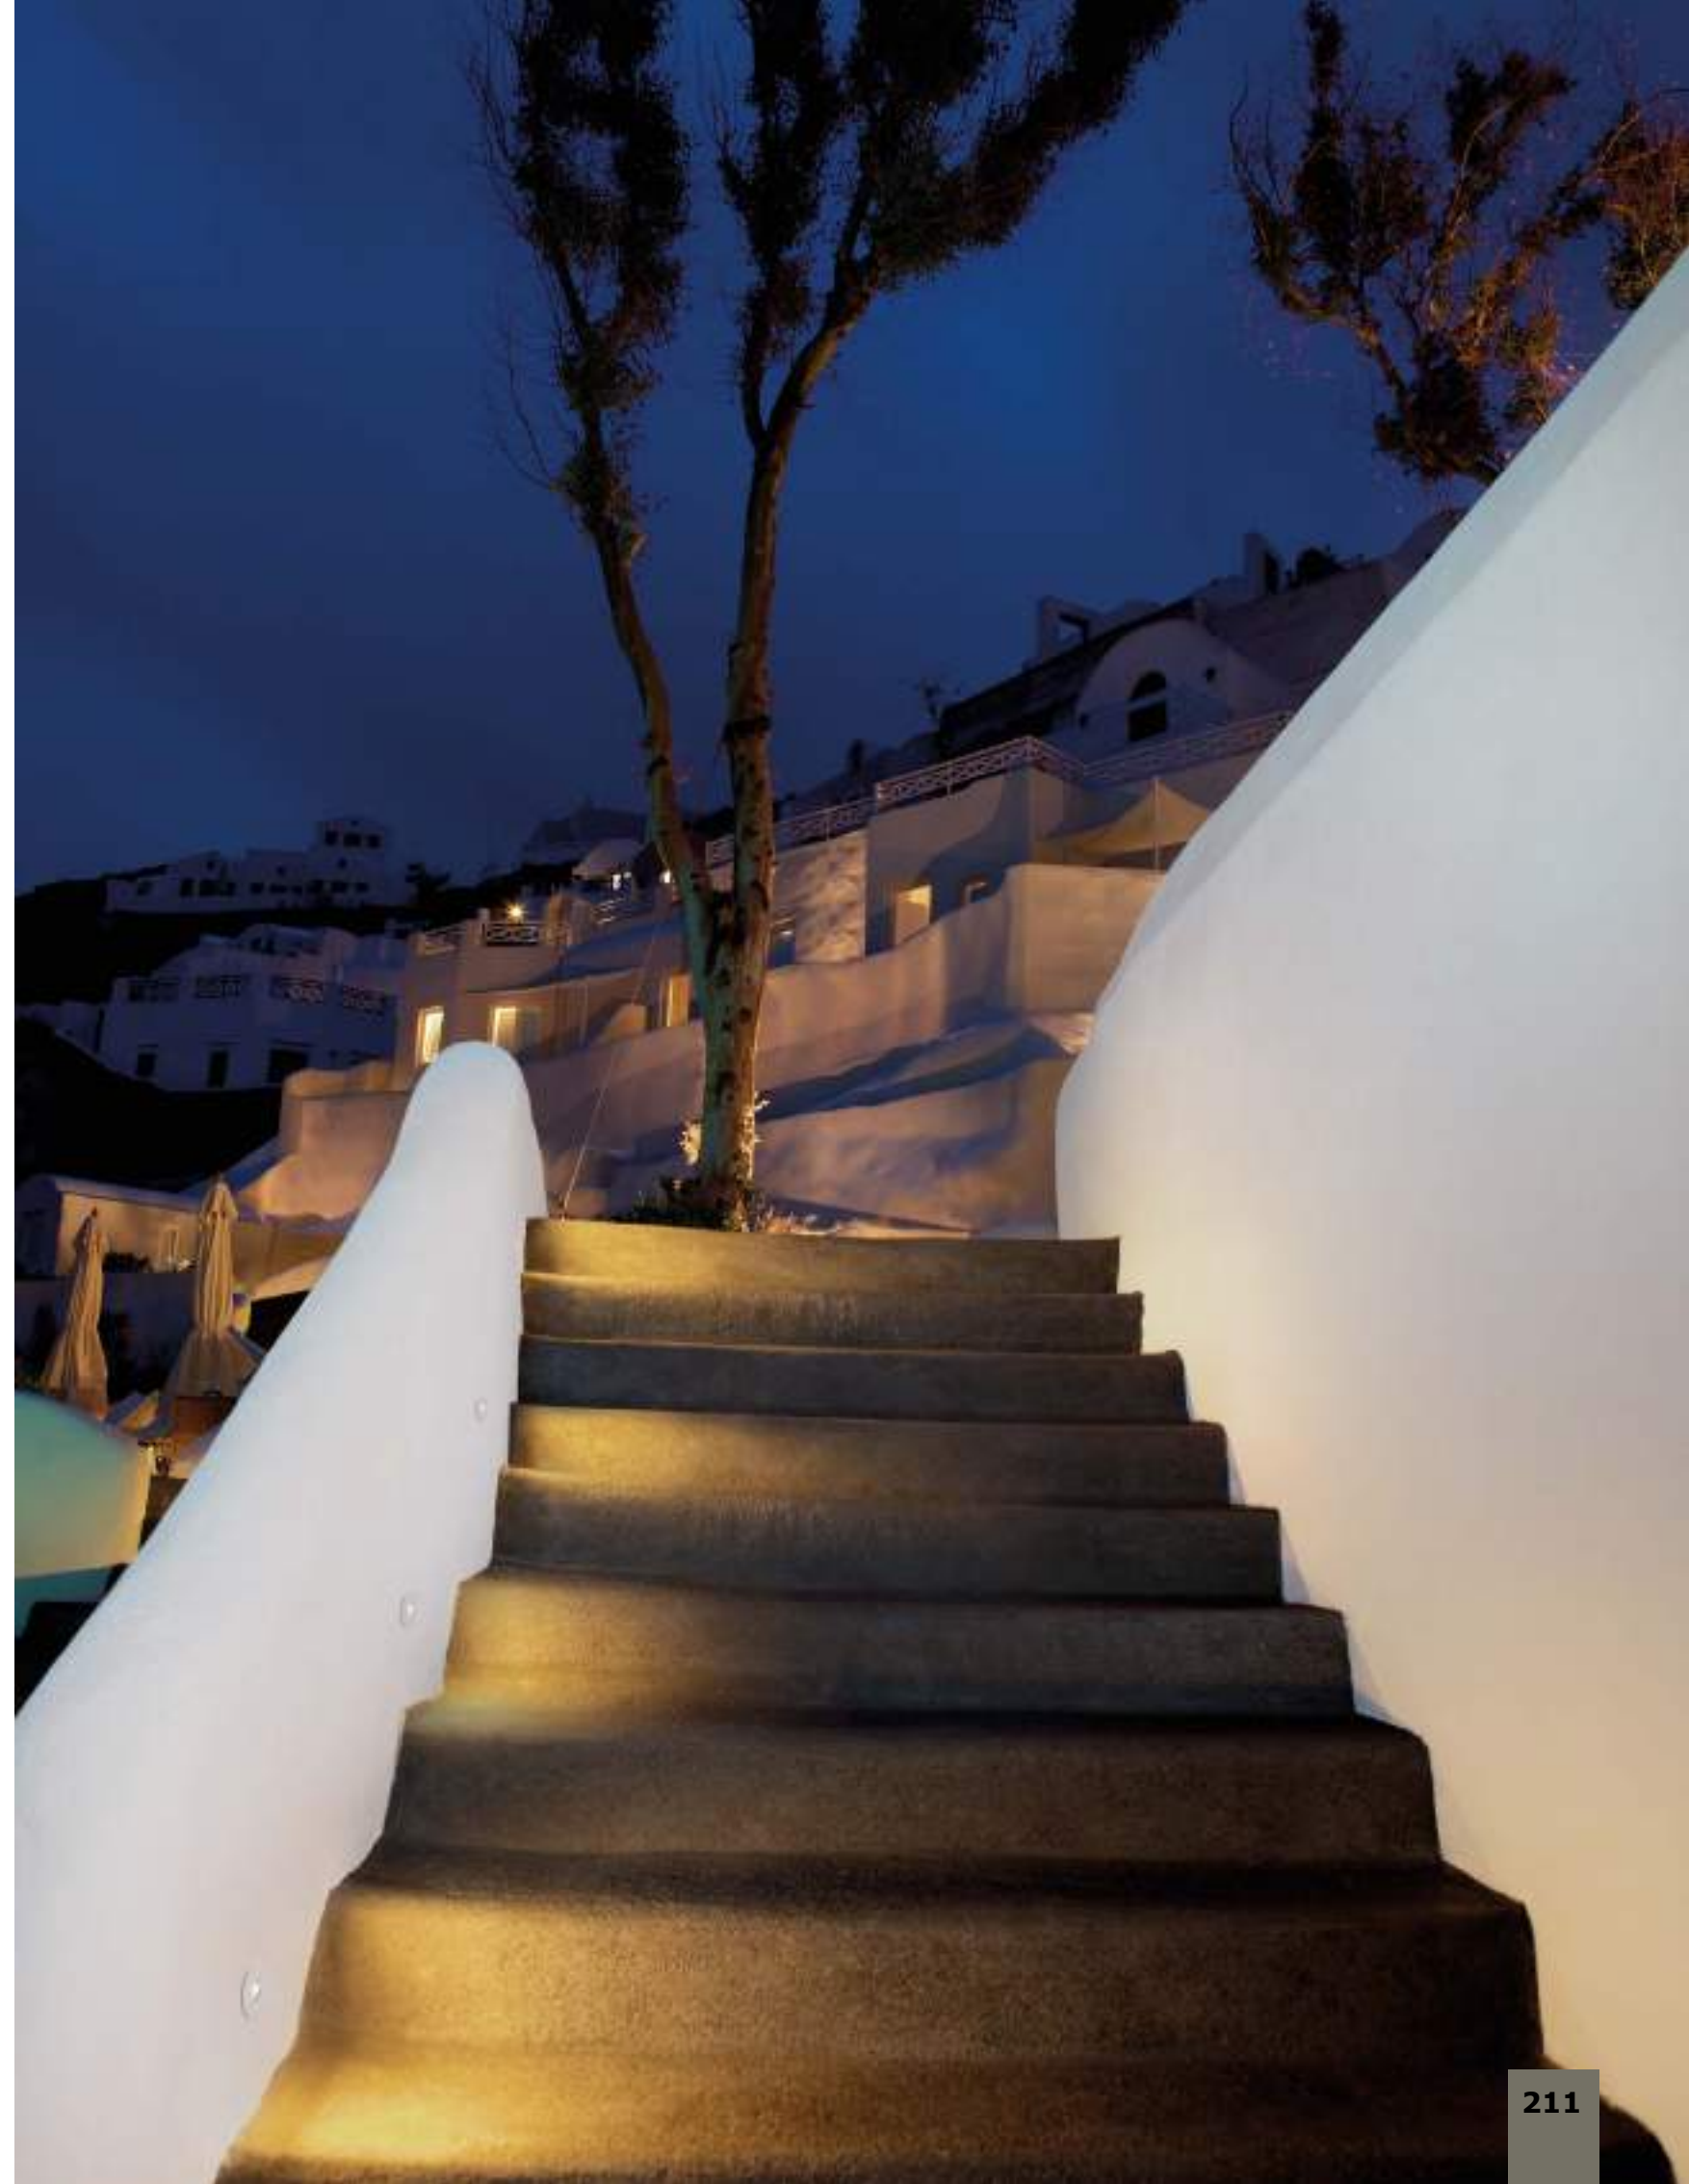

PASSAGIO - 8090801

White Aluminium
LED 1 Watt 60Lm 3000K
3 Volt 50Hz IP54
L: 3.7 W: 2.2 H: 3.7 cm
Cut Out: 3.2 cm
Cable Length 1.80m
Connect it with driver 9020170

PASSAGIO - 9045418

Black Aluminium
LED 1 Watt 60Lm 3000K
3 Volt 50Hz IP54
L: 3.7 W: 2.2 H: 3.7 cm
Cut Out: 3.2 cm
Cable Length 1.80m
Connect it with driver 9020170

PASSAGIO - 9045514

White Aluminium
LED 1 Watt 60Lm 3000K
3 Volt 50Hz IP54
L: 3.7 W: 2.2 H: 3.7 cm
Cut Out: 3.2 cm
Cable Length 1.80m
Connect it with driver 9020170

PASSAGIO - 8058001

White Aluminium
LED 1 Watt 60Lm 3000K
3 Volt 50Hz IP54
L: 3.9 W: 2.2 H: 3.9 cm
Cut Out: 3.4 cm
Cable Length 1.80m
Connect it with driver 9020170

PASSAGIO - 9031616

White Aluminium
LED 1 Watt 60Lm 3000K
3 Volt 50Hz IP54
D: 3.7 W: 2.2 H: 3.7 cm
Cut Out: 3.2 cm
Cable Length 1.80m
Connect it with driver 9020170

PASSAGIO - 9002601

White Aluminium
LED Chip Cree 2 Watt 80Lm
100-240 Volt 50Hz 3000K
Beam 49° IP54
D: 5 W: 5 H: 5 cm
Cut Out: 4.5 cm
Driver Included

IP54