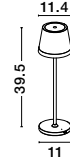

SEINA - 9223405

Dimmable
Sandy Green Aluminium & Acrylic
LED 2.2 Watt 190Lm
2700K DC5 Volt IP54
Switch On/Off / USB Type C Wire
D: 11.4 H: 39.5 cm