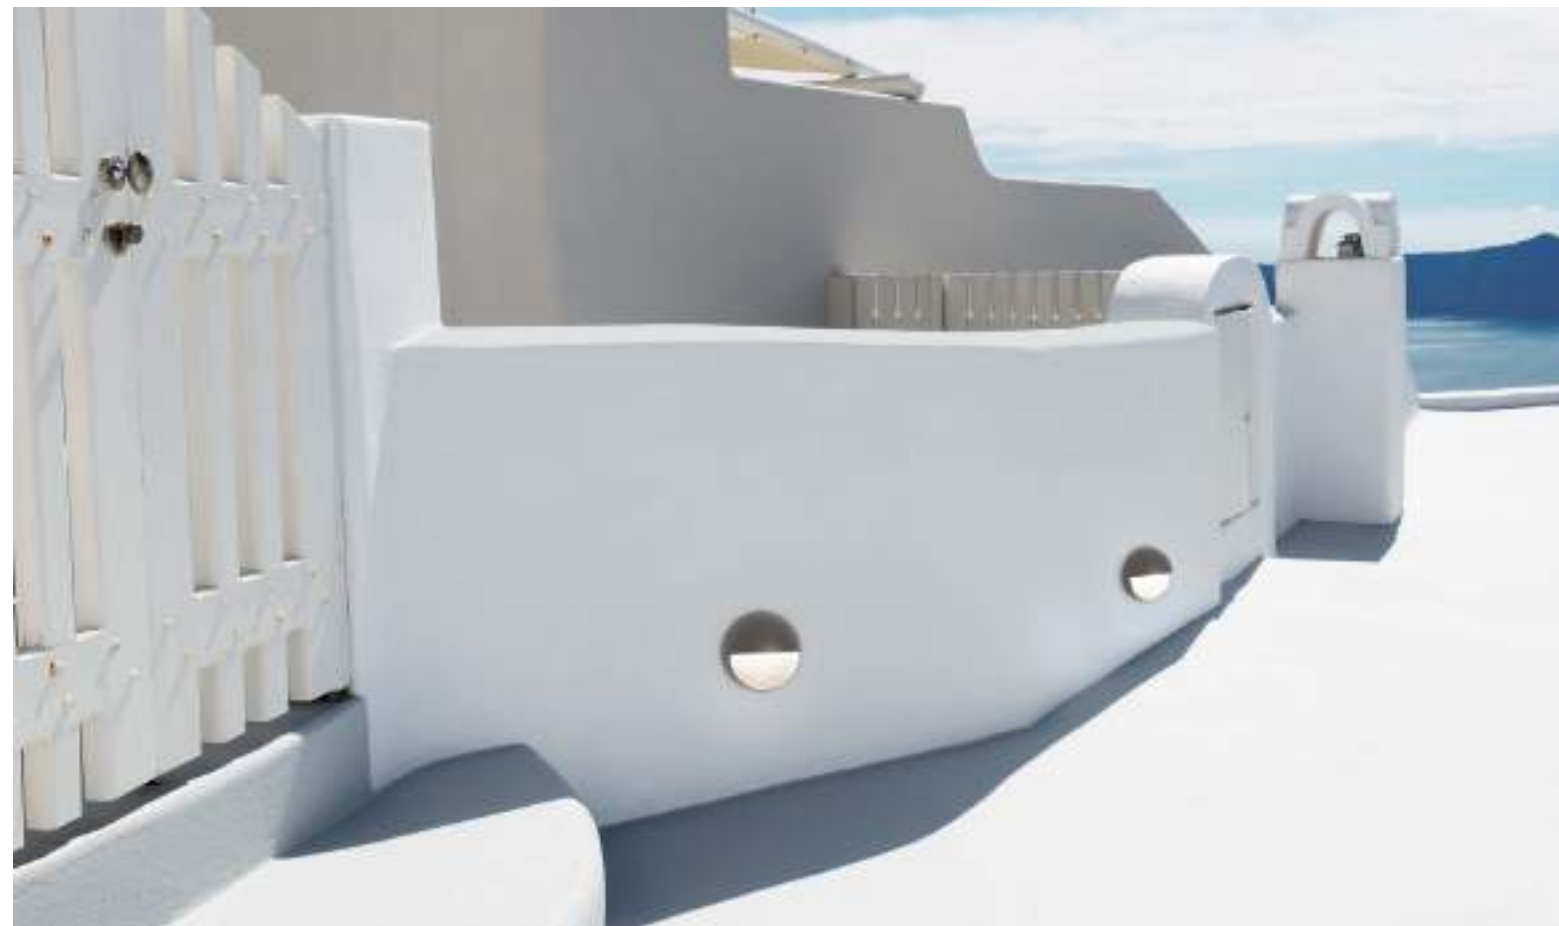

NEW

NEW

LUTON - 8403626
Dark Gray ABS
LED 1.2 Watt
150Lm 3000K IP65
100-220 Volt 50Hz
RC Driver Included
L: 12.5 W: 3.3 H: 8.3 cm