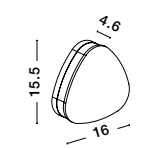

COMBO - 9492600

Anthracite die-Casting Aluminium & Clear Acrylic
LED 7.5 Watt 265Lm
3000K 220-240V
Beam Angle 170° IP65
D: 16 W: 4.6 H: 15.5 cm