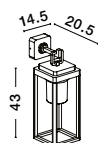

NEW

FIGO - 9060192
Dark Grey Aluminum
& Clear Glass
LED E27 1x12 Watt
220-240 Volt
Bulb Excluded IP54
L: 11 W: 15 H: 24.5 cm

NEW

FIGO - 9492500
Anthracite Aluminium
Die-casting & Clear Acrylic
LED E27 1x12 Watt
220-240 Volt
Bulb Excluded IP65
L: 14.5 W: 20.5 H: 43 cm

NEW

FIGO - 9060193
Dark Grey Aluminum
& Clear Glass
LED E27 1x12 Watt
220-240 Volt
Bulb Excluded IP54
L: 11 W: 11 H: 50 cm