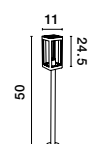

NEW

FIGO - 9060192
Dark Grey Aluminum
& Clear Glass
LED E27 1x12 Watt
220-240 Volt
Bulb Excluded IP54
L: 11 W: 15 H: 24.5 cm

NEW

FIGO - 9492500
Anthracite Aluminium
Die-casting & Clear Acrylic
LED E27 1x12 Watt
220-240 Volt
Bulb Excluded IP65
L: 14.5 W: 20.5 H: 43 cm

NEW

FIGO - 9060193
Dark Grey Aluminum
& Clear Glass
LED E27 1x12 Watt
220-240 Volt
Bulb Excluded IP54
L: 11 W: 11 H: 50 cm