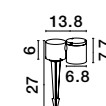

FOCUS - 9207912

Black Aluminium
Glass Diffuser
LED GU10 1x7 Watt
100-240 Volt IP54
Bulb Excluded
D: 6.8 W: 11.5 H: 9.5 cm