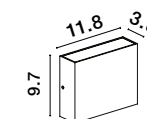

DEWI - 9492640

Anthracite die-Casting Aluminium & Clear Glass
LED 7.7 Watt 296Lm
3000K 220-240V
Beam Angle 253° IP65
L: 11.8 W: 3.8 H: 9.7 cm