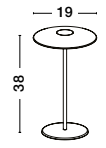

USB CHARGER

Charging time: 7-10hrs
 • Touch 1: 100% of light - 4hrs
 • Touch 2: 40% of light - 10 hrs
 • Touch 3: 10% of light - 50 hrs

Charging time: 4.5hrs

- Touch 1: 100% of light - 10hrs
- Touch 2: 50% of light - 20 hrs