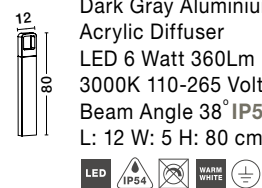

ACQUA - 713313

Dark Gray Aluminium
Acrylic Diffuser
LED 6 Watt 360Lm
3000K 110-265 Volt 50Hz
Beam Angle 38° IP54
L: 12 W: 5 H: 80 cm