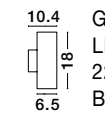

NODUS - 773223
Dark Gray Aluminium
Glass Diffuser
LED GU10 2x7 Watt
220-240 Volt IP54
Bulb Excluded
Light Up & Down
D: 6.5 W: 10.4 H: 18 cm