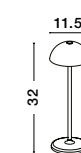

Charging time: 7-10hrs

- Touch 1: 100% of light - 4hrs
- Touch 2: 40% of light - 10 hrs
- Touch 3: 10% of light - 50 hrs

NEW

NEW

USB CHARGER

VERHAAL - 9002862

Dimmable
 Black Aluminium & Clear Glass
 LED 2 Watt 200Lm
 3000K 220-240 Volt
 Beam Angle 360° IP54
 Solar / USB Wire / Switch On/Off
 D: 16 W: 16 H: 47.5 cm