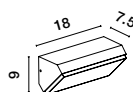

NEW

ZENON - 9492610
 Anthracite die-Casting
 Aluminium & Frost Acrylic
 LED 10 Watt 558Lm
 3000K 220-240V
 Beam Angle 114° IP65
 L: 18 W: 7.5 H: 9 cm

IP65

NEW

CAPE - 9492550
 Anthracite die-Casting Aluminium
 & Frost Acrylic & Clear Glass
 LED 10 Watt 763Lm
 3000K 220-240V
 Beam Angle 112° IP65
 L: 20 W: 7.4 H: 20 cm