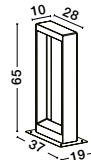

NEW

CAIRO . 9540218
Gray Cement
Glass Diffuser
LED 8 Watt 380Lm
3000K 120-230V IP65
L: 28 W: 10 H: 65 cm