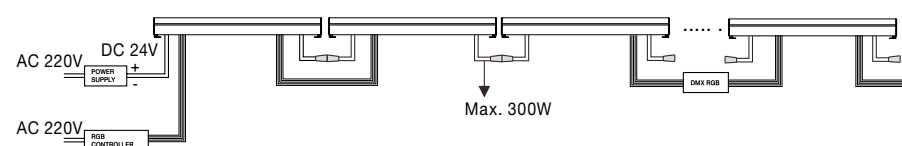

CONTROLLER - 9011101

DMX CONTROLLER
Used to Control Max 1000 pcs

INSTALLATION

CONNECTION: 9011161 - 9011162

CONNECTION: 9011164

IP67 WATERPROOF

WALL WASHER - 9011102

Wall Washer
Satin Nickel Aluminium & Glass
LED Chip Philips 15 Watt
1200Lm 3000K DC24V
Beam Angle 30° IP67
L: 100 W: 2.5 H: 3.5 cm