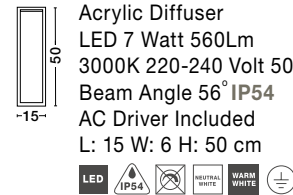

BLISS - 819503

Dark Gray Aluminium
Acrylic Diffuser
LED 7 Watt 560Lm
3000K 220-240 Volt 50Hz
Beam Angle 56° IP54
AC Driver Included
L: 15 W: 6 H: 50 cm