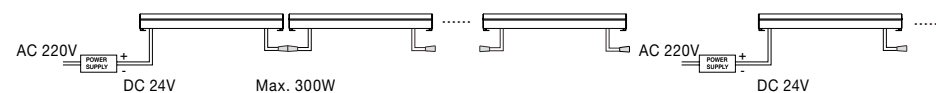

CONNECTION: 9011161 - 9011162