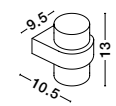

DARF • 9925666
Sandy Black Aluminium
ABS Diffuser
LED 2x5 Watt 840Lm
3000K 100-240 Volt 50Hz
Beam Angle 115° IP65
Light Up & Down
D: 9.5 W: 10.5 H: 13 cm