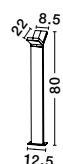

PARK - 713124

Aluminium Dark Gray
Acrylic Diffuser
LED 2x6 Watt 700Lm
3000K 220-240 Volt 50Hz
Beam Angle 120° IP54
IC Driver Included
L: 12.5 W: 22 H: 80 cm