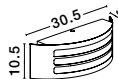

ZENITH - 713115

White Aluminium
White Acrylic Diffuser
LED E27 1x12 Watt IP44
220-240 Volt
Bulb Excluded
L: 30.5 W: 9 H: 10.5 cm