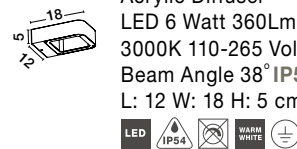

ACQUA - 713312

Dark Gray Aluminium
Acrylic Diffuser
LED 6 Watt 360Lm
3000K 110-265 Volt 50Hz
Beam Angle 38° IP54
L: 12 W: 18 H: 5 cm