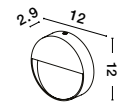

ARNE - 9492680
Anthracite die-Casting Aluminium
& Clear Acrylic
LED 1.5 Watt 39Lm
3000K 220-240V
Beam Angle 50° IP54
D: 12 W: 2.9 H: 12 cm