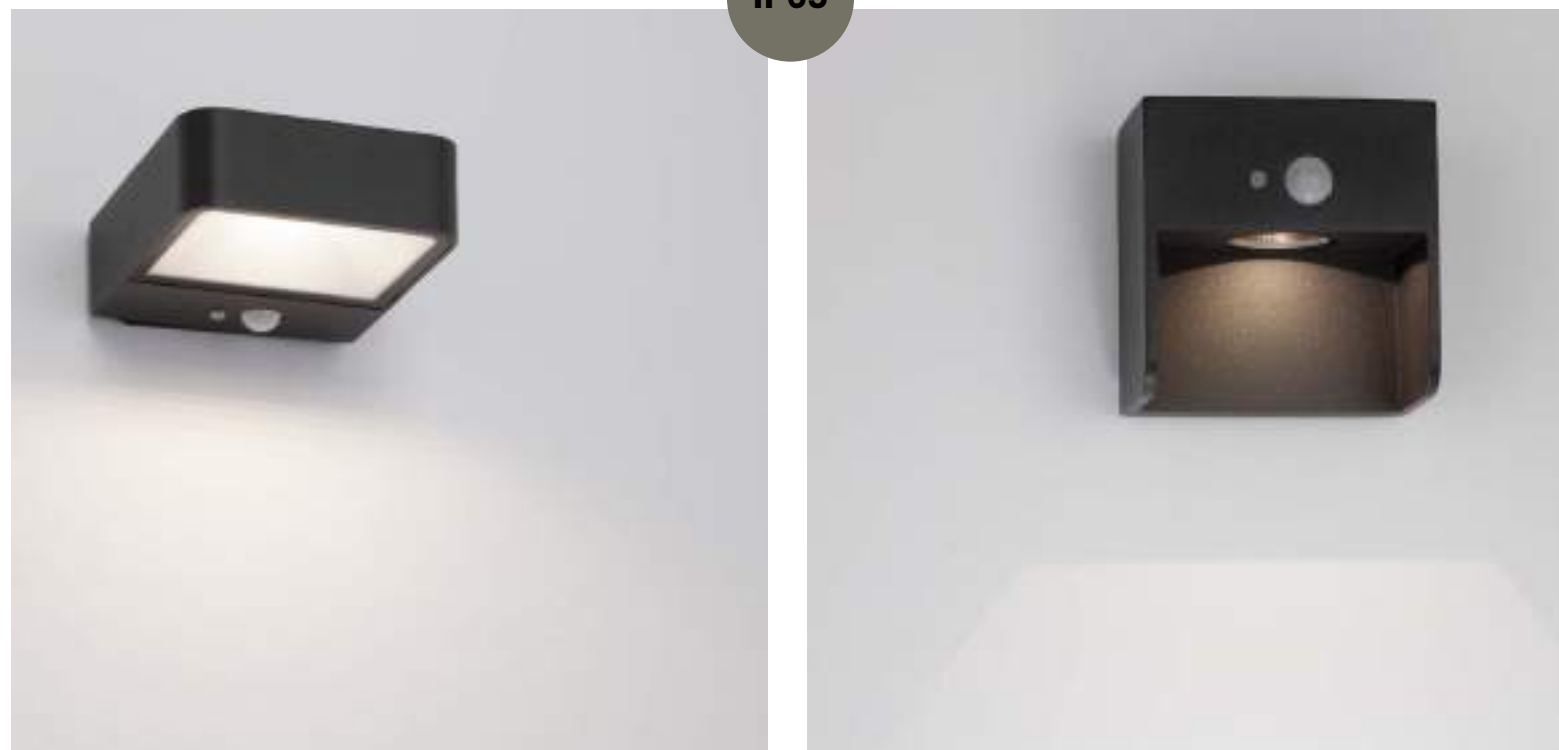

NEW

VALOR - 9492540
Anthracite Die-Casting Aluminium
& Frost Acrylic
LED 2 Watt 104Lm
3000K DC 3.7V
Beam Angle 86° IP65
Switch On/Off
L: 18.6 W: 7.2 H: 14 cm

NEW

PRIM - 9492510
Anthracite die-Casting
Aluminium & Clear Glass
LED 2 Watt 197Lm
3000K DC 3.7 Volt
Beam Angle 100° IP65
L: 18 W: 17.5 H: 3.5 cm

IP65

NEW

TRENDO - 9492520
Anthracite die-Casting Aluminium
& Clear Glass
LED 2 Watt 219Lm
3000K DC 3.7V
Beam Angle 106° IP65
Switch On/Off
L: 12.2 W: 14.6 H: 5 cm

NEW

MARTA - 9492530
Anthracite die-Casting Aluminium
& Clear Glass
LED 1 Watt 57Lm
3000K DC 3.7V
Beam Angle 54° IP65
Switch On/Off
L: 11.3 W: 8.9 H: 11.2 cm

Motion Sensor Activation
Max. distance 5M. (the temperature less than 20°C)
The lights need to be installed at least 1.5-2.5M.