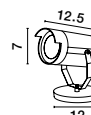

Rotating & Adjustable

STAKE - 9971455

Black Aluminium & Glass
LED 5 Watt 378Lm
3000K 100-240 Volt 50Hz
Beam Angle 21.2° IP65
D: 5 W: 7 H: 45 cm

NEW

KIMIKO - 9026126

Black Aluminium & Clear Glass
LED GU10 1x10 Watt
220-240 Volt
Bulb Excluded IP54
D: 7 H: 12.5 cm