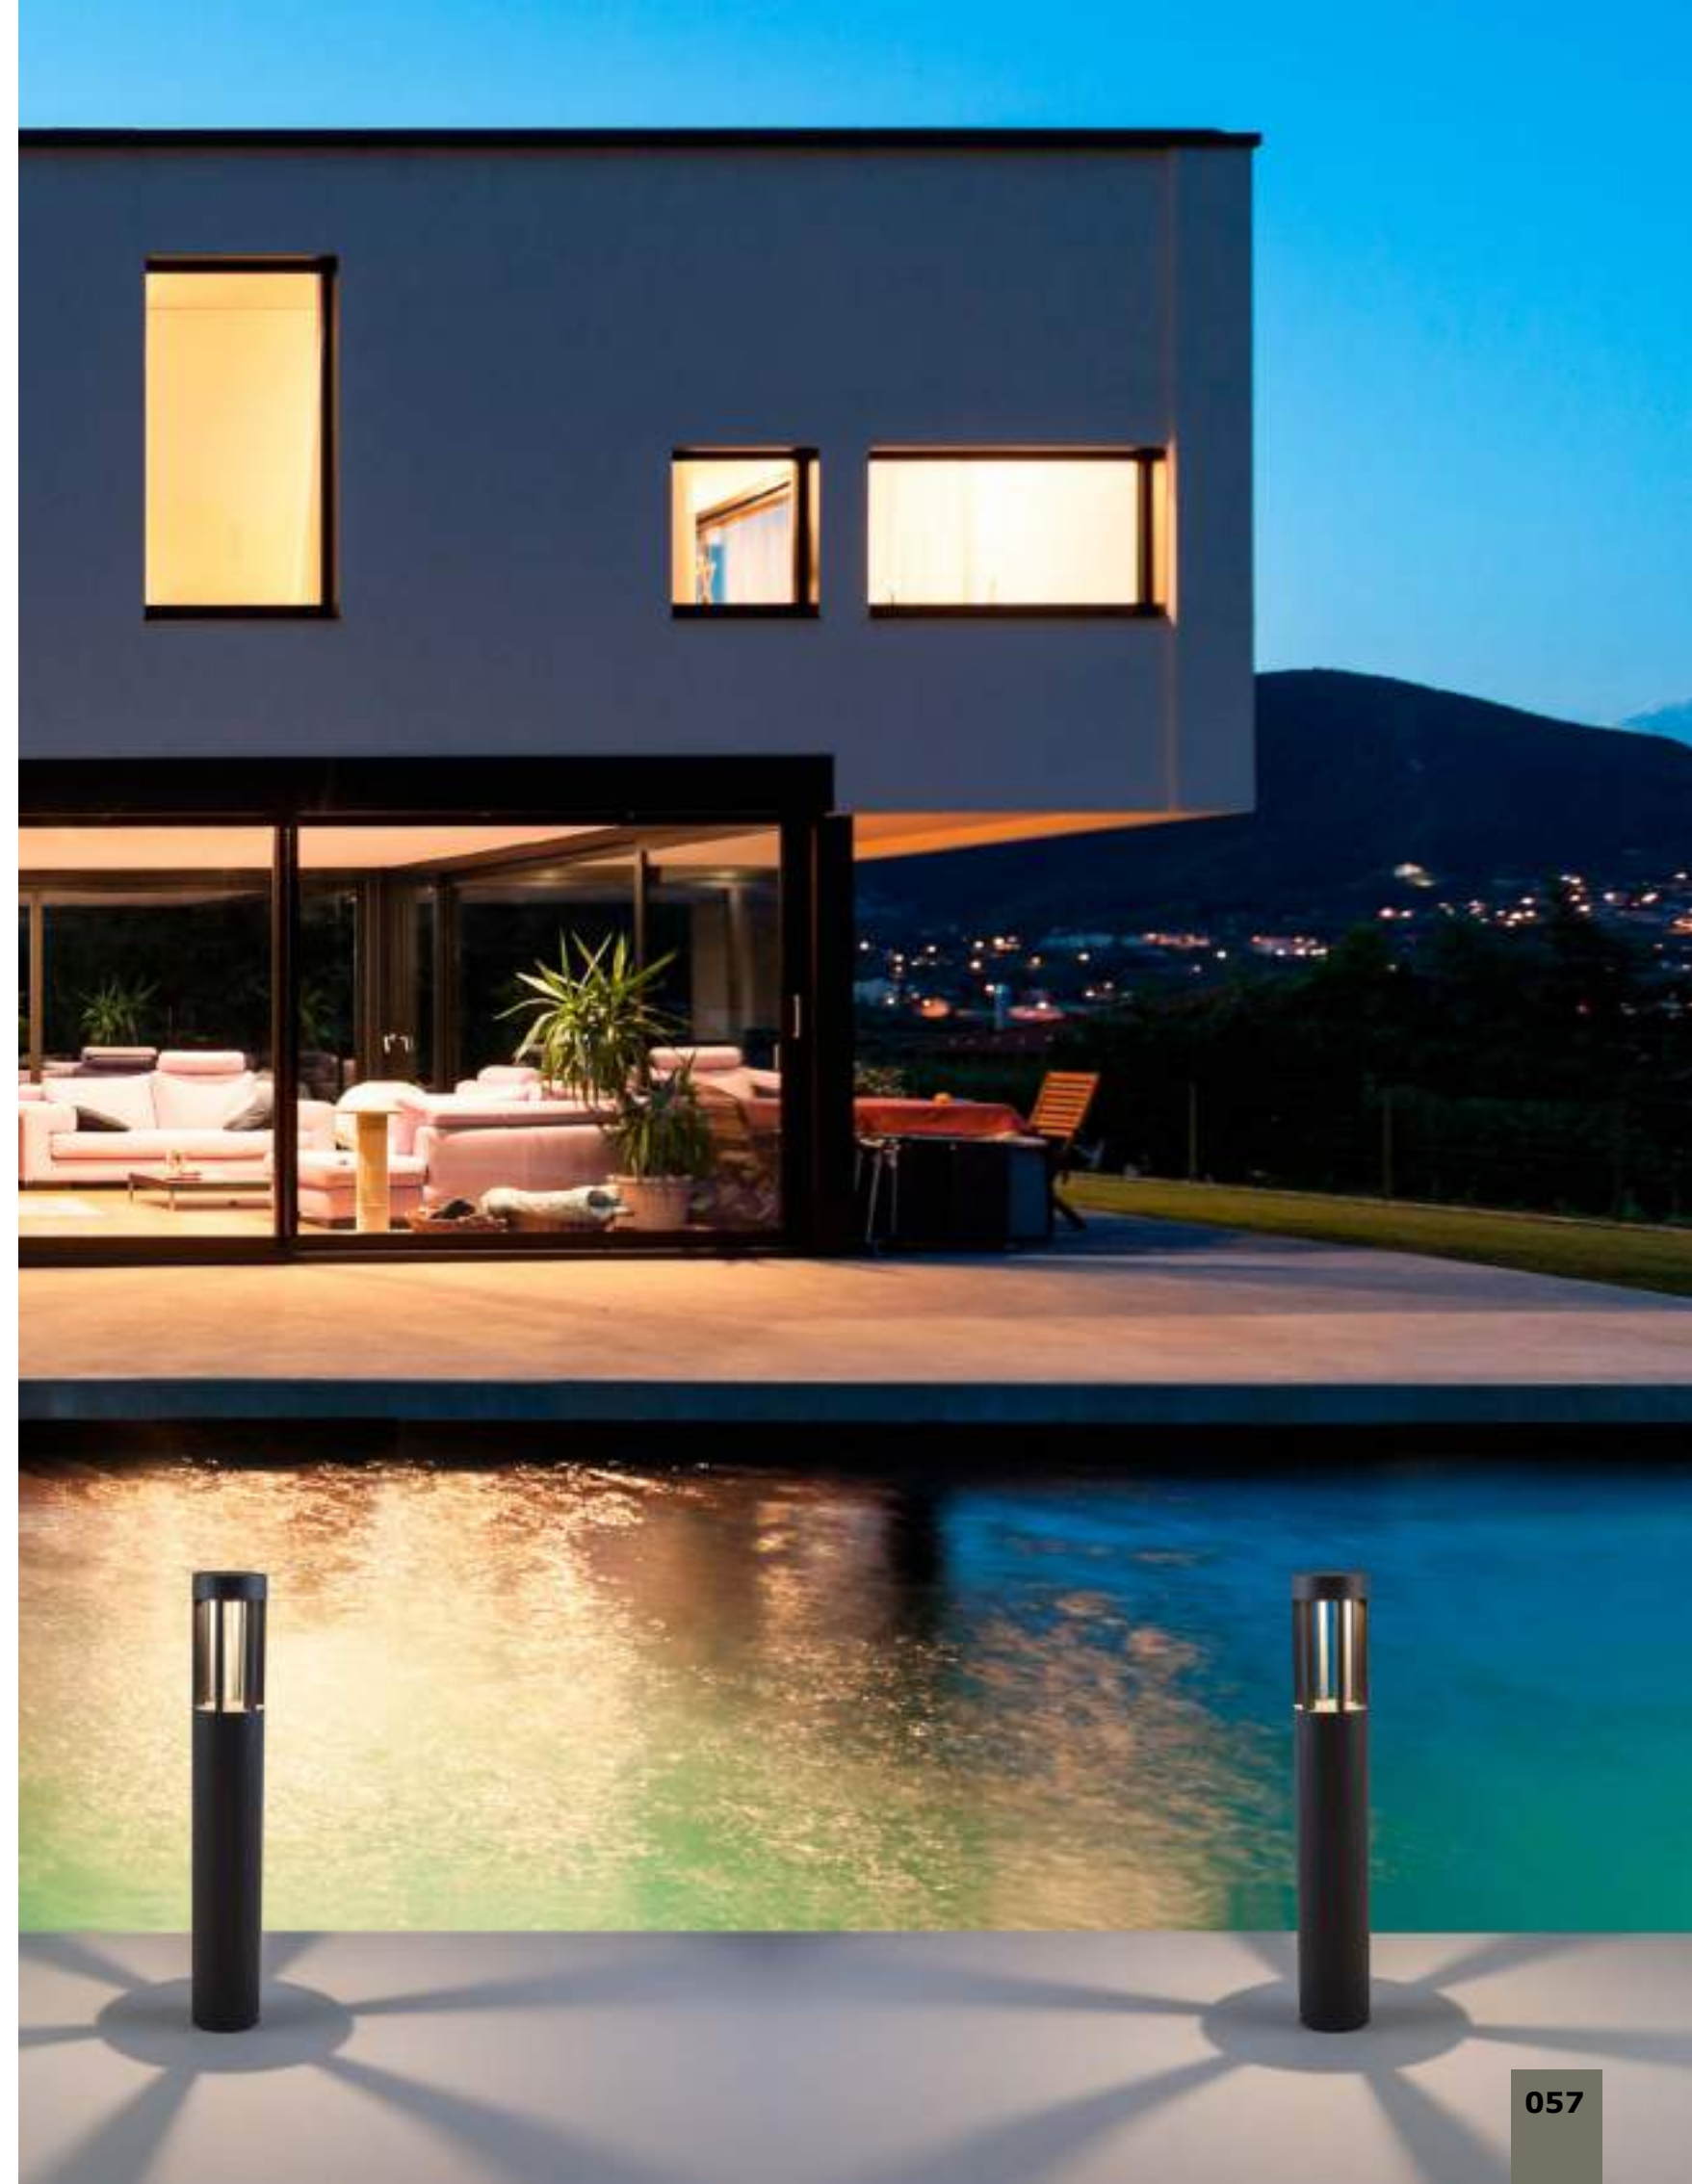

NEW

STARK - 9492660
 Anthracite die-Casting Aluminium
 & Frost Acrylic
 LED 8.2 Watt 116Lm
 3000K 220-240V
 Beam Angle 168° IP65
 D: 16 W: 16 H: 14.6 cm

NEW

STONE - 9002850

White Aluminium
& Acrylic
LED E27 1x12 Watt
220-240 Volt IP54
Bulb Excluded
D: 12 W: 15 H: 23 cm