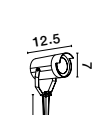

KIMIKO - 9026127

Black Aluminium & Clear Glass
LED GU10 1x10 Watt
220-240 Volt
Bulb Excluded IP54
D: 7 W: 12.5 H: 21 cm