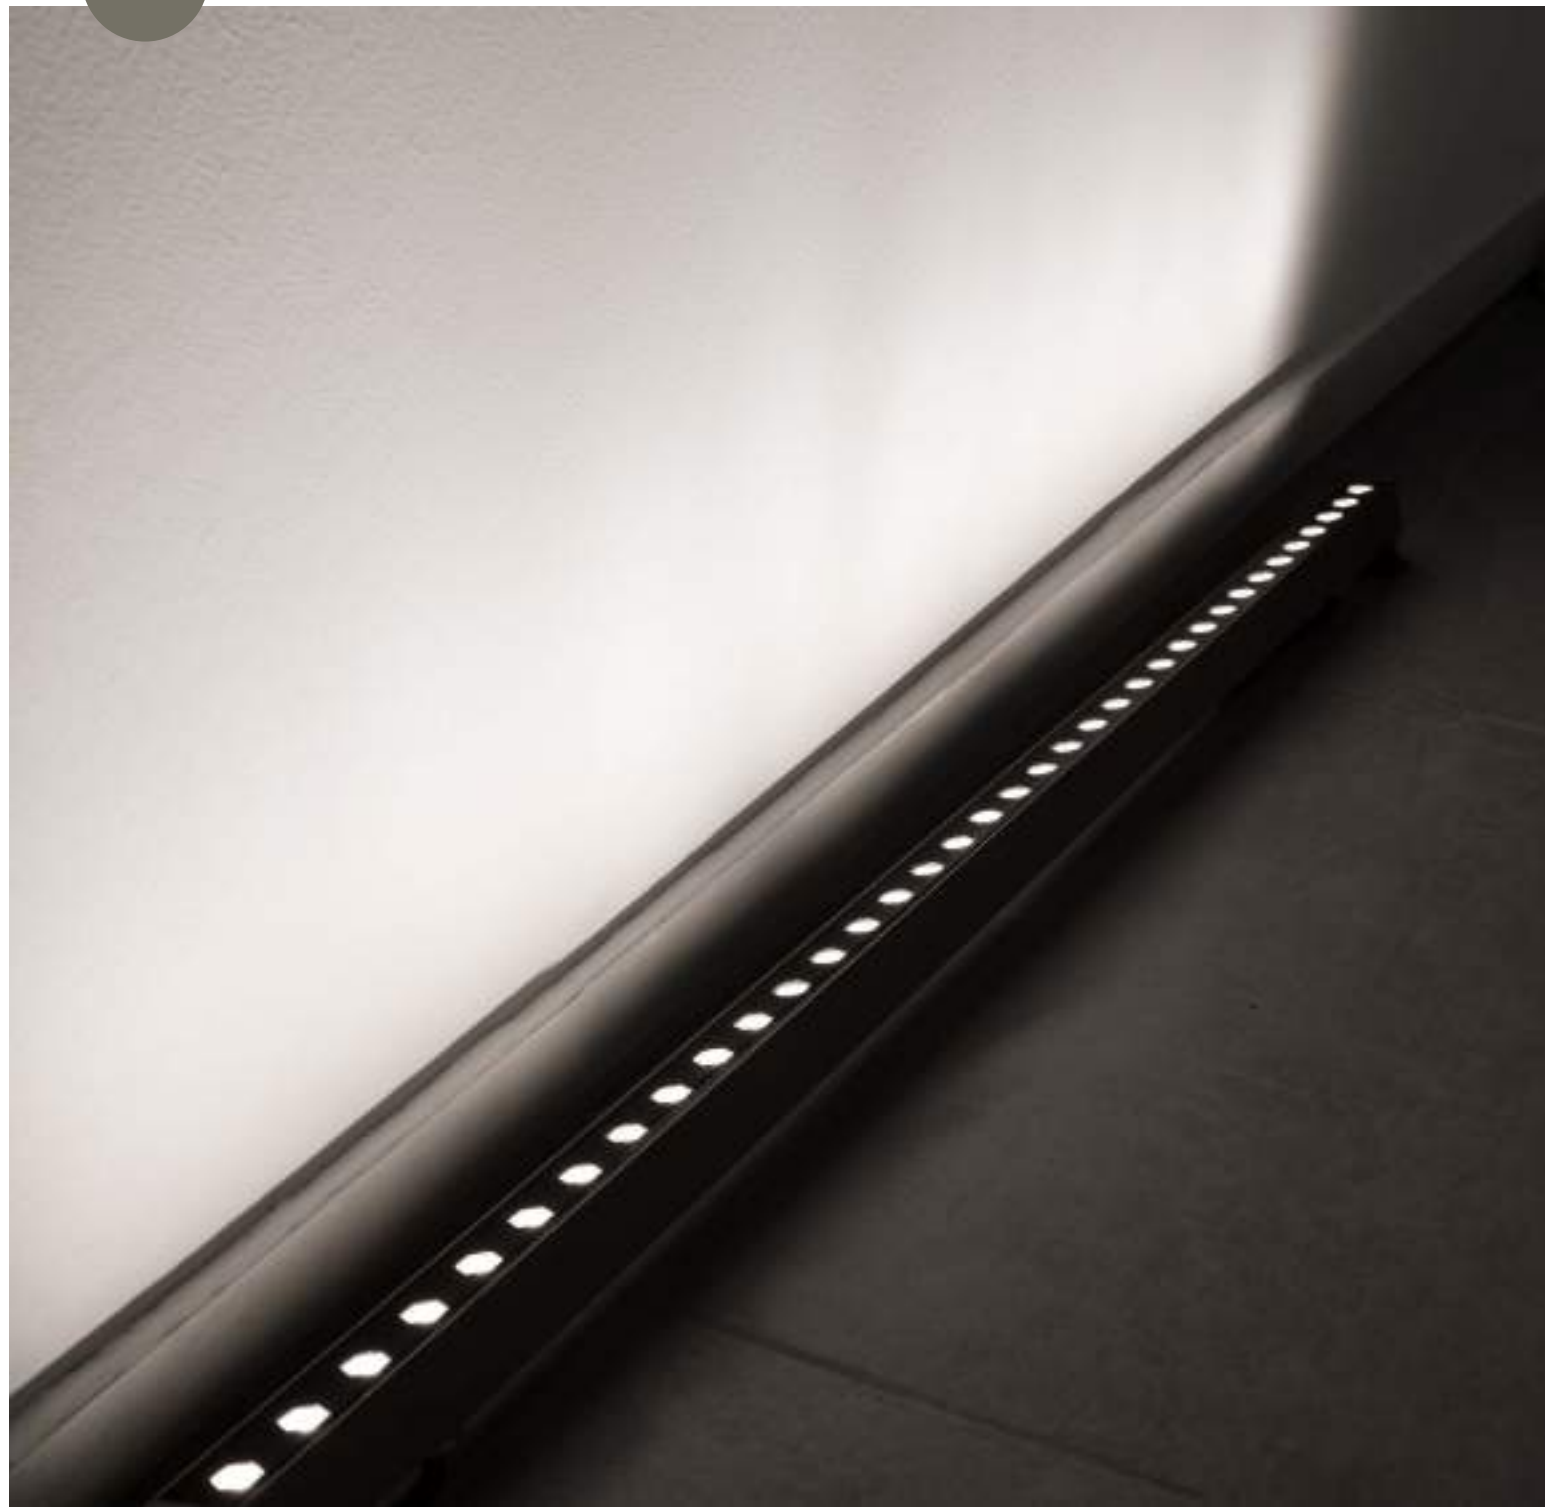

IP65 WATERPROOF / ULTRA THIN / 7°

ALP - 9010009

Sandy Black Aluminium & Glass
LED Chip Cree 2x10 Watt 1200Lm
220-240 Volt 50Hz 3000K
Beam Angle 7° IP65
D: 5.5 W: 7 H: 17 cm

ALP - 9010008

Sandy Black Aluminium & Glass
LED Chip Cree 10 Watt 600Lm
220-240 Volt 50Hz 3000K
Beam Angle 7° IP65
D: 5.5 W: 7 H: 10 cm