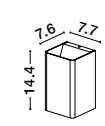

GOA - 9192171

Anthracite Die-Casting Aluminium & Clear Acrylic
LED G9 1x5 Watt
220-240 Volt
Bulb Excluded IP65
D: 7.7 W: 7.6 H: 14.4 cm