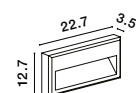

NEW

VISION - 9492690

Anthracite die-Casting Aluminium & Clear Acrylic
 LED 1.5 Watt 34Lm
 3000K 220-240V
 Beam Angle 50° IP54
 L: 10 W: 2.9 H: 6.7 cm

NEW

RIO - 9492670

Anthracite die-Casting Aluminium & Clear Glass
 LED 10.4 Watt 639Lm
 3000K 220-240V
 Beam Angle 266° IP65
 L: 22.7 W: 3.5 H: 12.7 cm