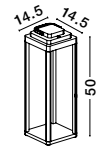

JIGRA - 9002877

Dimmable
 Black Aluminium & Acrylic
 LED 2 Watt 210Lm
 3000K 220-240 Volt
 Beam Angle 339° IP54
 Switch On/Off / USB Wire
 D: 16 W: 16 H: 22 cm

IP54 PORTABLE SOLAR

IP65

PORTABLE

FIGI - 9923500