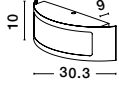

SANTO - 9020933

Dark Gray Stainless metal
& Anti-glare Acrylic diffuser
LED E27 1x12 Watt
220-240 Volt IP44
Bulb Excluded
L: 30.3 W: 9 H: 10 cm