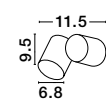

IP54

FOCUS - 9207912

Black Aluminium
Glass Diffuser
LED GU10 1x7 Watt
100-240 Volt IP54
Bulb Excluded
D: 6.8 W: 11.5 H: 9.5 cm

FOCUS - 9279111

Black Aluminium
Glass Diffuser
LED GU10 1x7 Watt
100-240 Volt IP54
Bulb Excluded
D: 6.8 W: 13.8 H: 27 cm

FOCUS - 9279112

Black Aluminium
Glass Diffuser
LED GU10 1x7 Watt
100-240 Volt IP54
Bulb Excluded
D: 6.8 W: 13.8 H: 55 cm