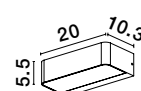

NEW

VIDENO - 9492590
Anthracite die-Casting Aluminium
& Clear Glass
LED 10 Watt 302Lm
3000K 220-240V
Beam Angle 270° IP65
L: 20 W: 10.3 H: 5.5 cm

LED IP65 WARM WHITE

NEW

ZIRI - 9492570
Anthracite die-Casting Aluminium
& Clear Glass
LED 10 Watt 284Lm
3000K 220-240V
Beam Angle 96° IP65
D: 18 W: 11.6 H: 4 cm

LED IP65 WARM WHITE

IP65

FUNGO - 9027201
Dark Gray Aluminium
Glass Diffuser
LED 12 Watt 720Lm
3000K 220-240 Volt 50Hz
Beam Angle 120° IP65
Light Down
L: 22 W: 7.6 H: 3.2 cm

LED IP65 WARM WHITE

FUNGO - 9027202
Sandy White Aluminium
Glass Diffuser
LED 12 Watt 720Lm
3000K 220-240 Volt 50Hz
Beam Angle 120° IP65
Light Down
L: 22 W: 7.6 H: 3.2 cm

LED IP65 WARM WHITE

NEW

PURE - 9492560
Anthracite die-Casting Aluminium
& Frost Acrylic
LED 6 Watt 299Lm
3000K 220-240V
Beam Angle 103° IP65
L: 16 W: 10.2 H: 3.4 cm

LED IP65 WARM WHITE