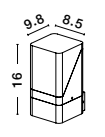

Anthracite Die-Casting Aluminum
& Clear Acrylic
LED E27 1x12 Watt
220-240 Volt
Bulb Excluded IP65
D: 9 W: 10.1 H: 17.1 cm

NEW

SELENA - 9492740

Anthracite Die-Casting Aluminum
& Clear Acrylic
LED E27 1x12 Watt
220-240 Volt
Bulb Excluded IP65
L: 8.5 W: 9.8 H: 16 cm