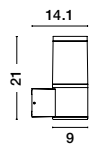

NEW

TALA - 9026124
Black Aluminium
& Acrylic
LED 12 Watt 409Lm 3000K
280mA 100-240V
Beam Angle 180° IP54
D: 13.5 H: 70 cm

NEW

CETERA - 9002873

Black Aluminium & Acrylic
LED E27 1x12 Watt
220-240 Volt IP54
Bulb Excluded
D: 9 W: 14.1 H: 21 cm