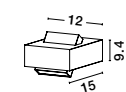

NEW

BRIGITTA - 9020922
Black Aluminium
& Anti-Glare Acrylic Diffuser
LED 6 Watt 301.15Lm
3000K 100-240V IP65
L: 12 W: 7.2 H: 80 cm

NEW

BRIGITTA - 9020926
Black Aluminium
& Anti-Glare Acrylic Diffuser
LED 9 Watt 571.53Lm
3000K 220-240V IP65
L: 12 W: 9.4 H: 15 cm