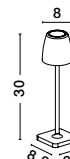

NEW

SEINA - 9223404

Dimmable
Sandy Green Aluminium & Acrylic
LED 2.2 Watt 190Lm
2700K DC5 Volt IP54
Switch On/Off / USB Type C Wire
D: 11.4 H: 39.5 cm

NEW

IONI - 9223415

Dimmable
Sandy White Aluminium & Acrylic
LED Watt Lm
K DC5 Volt IP
Switch On/Off / USB Type C Wire
D: 8 H: 30 cm