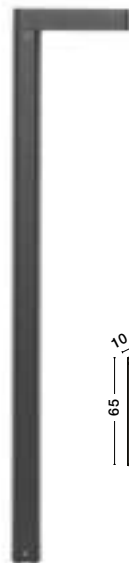

POET - 9492780

Anthracite die-Casting Aluminium
& Clear Glass
LED 16 Watt 1177Lm
3000K 220-240V
Beam Angle 90° IP65
L : 23.5 W: 10 H: 65 cm

NEW

POET - 9492770

Anthracite die-Casting Aluminium
& Clear Glass
LED 8 Watt 560Lm
3000K 220-240V
Beam Angle 94° IP65
L: 13.5 W: 10 H: 65 cm