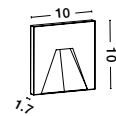

NEW

FINLO - 9117080
Grey Concrete IP65
L: 10 W: 1.7 H: 10 cm

NEW

FINLO - 9117086
Grey Concrete IP65
L: 10 W: 1.7 H: 10 cm

NEW

FINLO - 9117084
Grey Concrete IP65
L: 10 W: 1.7 H: 10 cm

9117082

Grey Aluminium
LED 2 Watt 111Lm
3000K 220-240V IP65
HEP DRIVER
Compatible with: 9117080,
9117084, 9117086
L: 6.5 W: 6.7 H: 3.9 cm

IP65