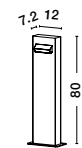

IP65

BRIGITTA - 9020925
Black Aluminium
& Anti-Glare Acrylic Diffuser
LED 6 Watt 341.27Lm
3000K 100-240V IP65
L: 12 W: 7.2 H: 15 cm

NEW

NEW

BRIGITTA - 9020921
Black Aluminium
& Anti-Glare Acrylic Diffuser
LED 6 Watt 334.86Lm
3000K 100-240V IP65
L: 12 W: 7.2 H: 40 cm

NEW

BRIGITTA - 9020922
Black Aluminium
& Anti-Glare Acrylic Diffuser
LED 6 Watt 301.15Lm
3000K 100-240V IP65
L: 12 W: 7.2 H: 80 cm