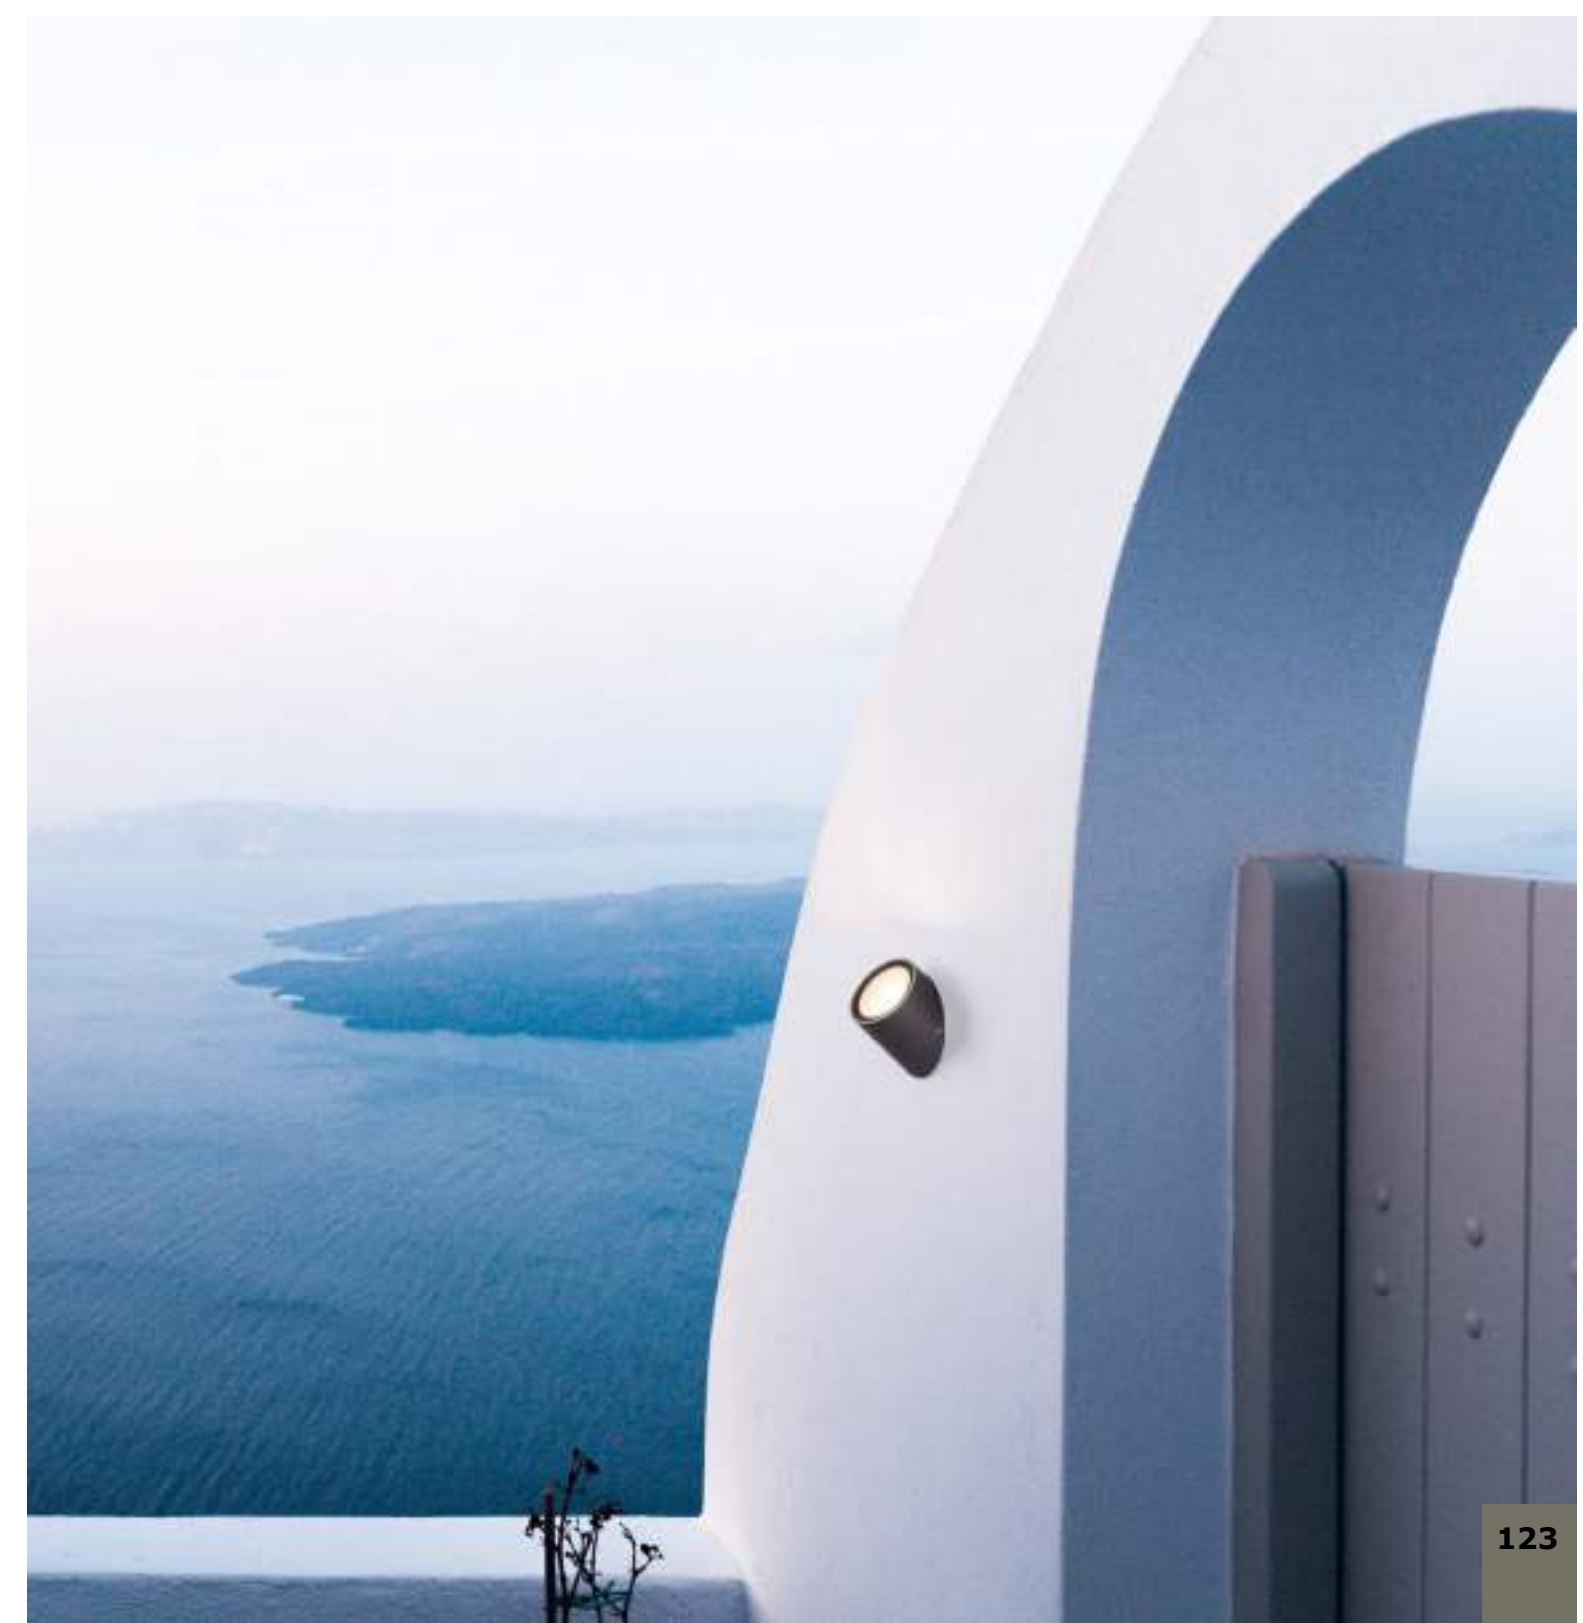

IP65

NEW

FEDOR - 9492630

Anthracite die-Casting Aluminium & Clear Glass
LED 7.7 Watt 282Lm
3000K 220-240V
Beam Angle 253° IP65
L: 15.6 W: 3.8 H: 9.7 cm

NEW

CAPO - 9060199

Sandy Black Aluminium & Tempered Glass Diffuser
Silicone Gasket
LED 3 Watt Lm
3000K 220-240V IP65
L: W: H: cm

NEW

COMBO - 9492600

Anthracite die-Casting Aluminium & Clear Acrylic
LED 7.5 Watt 265Lm
3000K 220-240V
Beam Angle 170° IP65
D: 16 W: 4.6 H: 15.5 cm

NEW

GOA - 9192171

Anthracite Die-Casting Aluminium & Clear Acrylic
LED G9 1x5 Watt
220-240 Volt
Bulb Excluded IP65
D: 7.7 W: 7.6 H: 14.4 cm