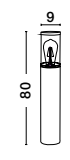

ZOSIA - 9060183
Dark Grey Aluminum & Clear Acrylic Diffuser
LED E27 1x12 Watt
220-240 Volt
Bulb Excluded IP65
D: 9 W: 9 H: 80 cm