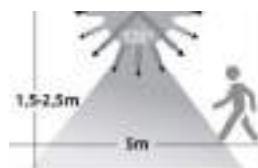

Motion Sensor Activation
 Max. distance 5M. (the temperature less than 20°C)
 The lights need to be installed at least 1.5-2.5M.

Motion Sensor Activation
 Max. distance 5M.(the temperature less than 20°C)
 The lights need to be installed at least 1.5-2.5M.