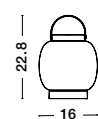

JIGRA - 9002876

Dimmable
Black Aluminium & Acrylic
LED 2 Watt 200Lm
3000K 220-240 Volt
Beam Angle 306° IP54
Switch On/Off / USB Wire
D: 16 W: 16 H: 22.8 cm