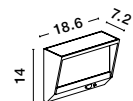

VALOR - 9492540
Anthracite Die-Casting Aluminium
& Frost Acrylic
LED 2 Watt 104Lm
3000K DC 3.7V
Beam Angle 86° IP65
Switch On/Off
L: 18.6 W: 7.2 H: 14 cm