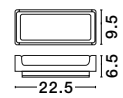

KEEN - 9160081

Dark Gray Aluminium
Acrylic Diffuser
LED 12 Watt 1080Lm
3000K 220-240 Volt 50Hz
Beam Angle 75° IP65
L: 22.5 W: 6.5 H: 9.5 cm