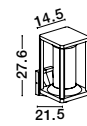

ZEST - 870026
Black Die-Casting Aluminium
Clear Glass
LED E27 1x12 Watt
220-240 Volt IP54
Bulb Excluded
L: 18 W: 17 H: 28 cm