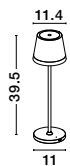

Charging time: 4.5hrs
• Touch 1: 100% of light - 10hrs
• Touch 2: 50% of light - 20 hrs

TWO DIFFERENT TYPES OF CHARGING

NEW

SEINA - 9223406
Dimmable
Sandy Black Aluminium & Acrylic
LED 2.2 Watt 190Lm
2700K DC5 Volt IP54
Switch On/Off /
USB Type C Wire or
PG recharging Base code: 9223408
D: 11.4 H: 39.5 cm

NEW

SEINA - 9223407
Dimmable
Sandy White Aluminium & Acrylic
LED 2.2 Watt 190Lm
2700K DC5 Volt IP54
Switch On/Off /
White USB Type C Wire or
PG recharging Base code: 9223408
D: 11.4 H: 39.5 cm

SEINA - 9223408
Sandy Black Aluminium
PG recharging Base compatible
with codes 9223406 & 9223407

SEINA - 9223409
Black adapter 5V 2A

SEINA - 9223410
White adapter 5V 2A