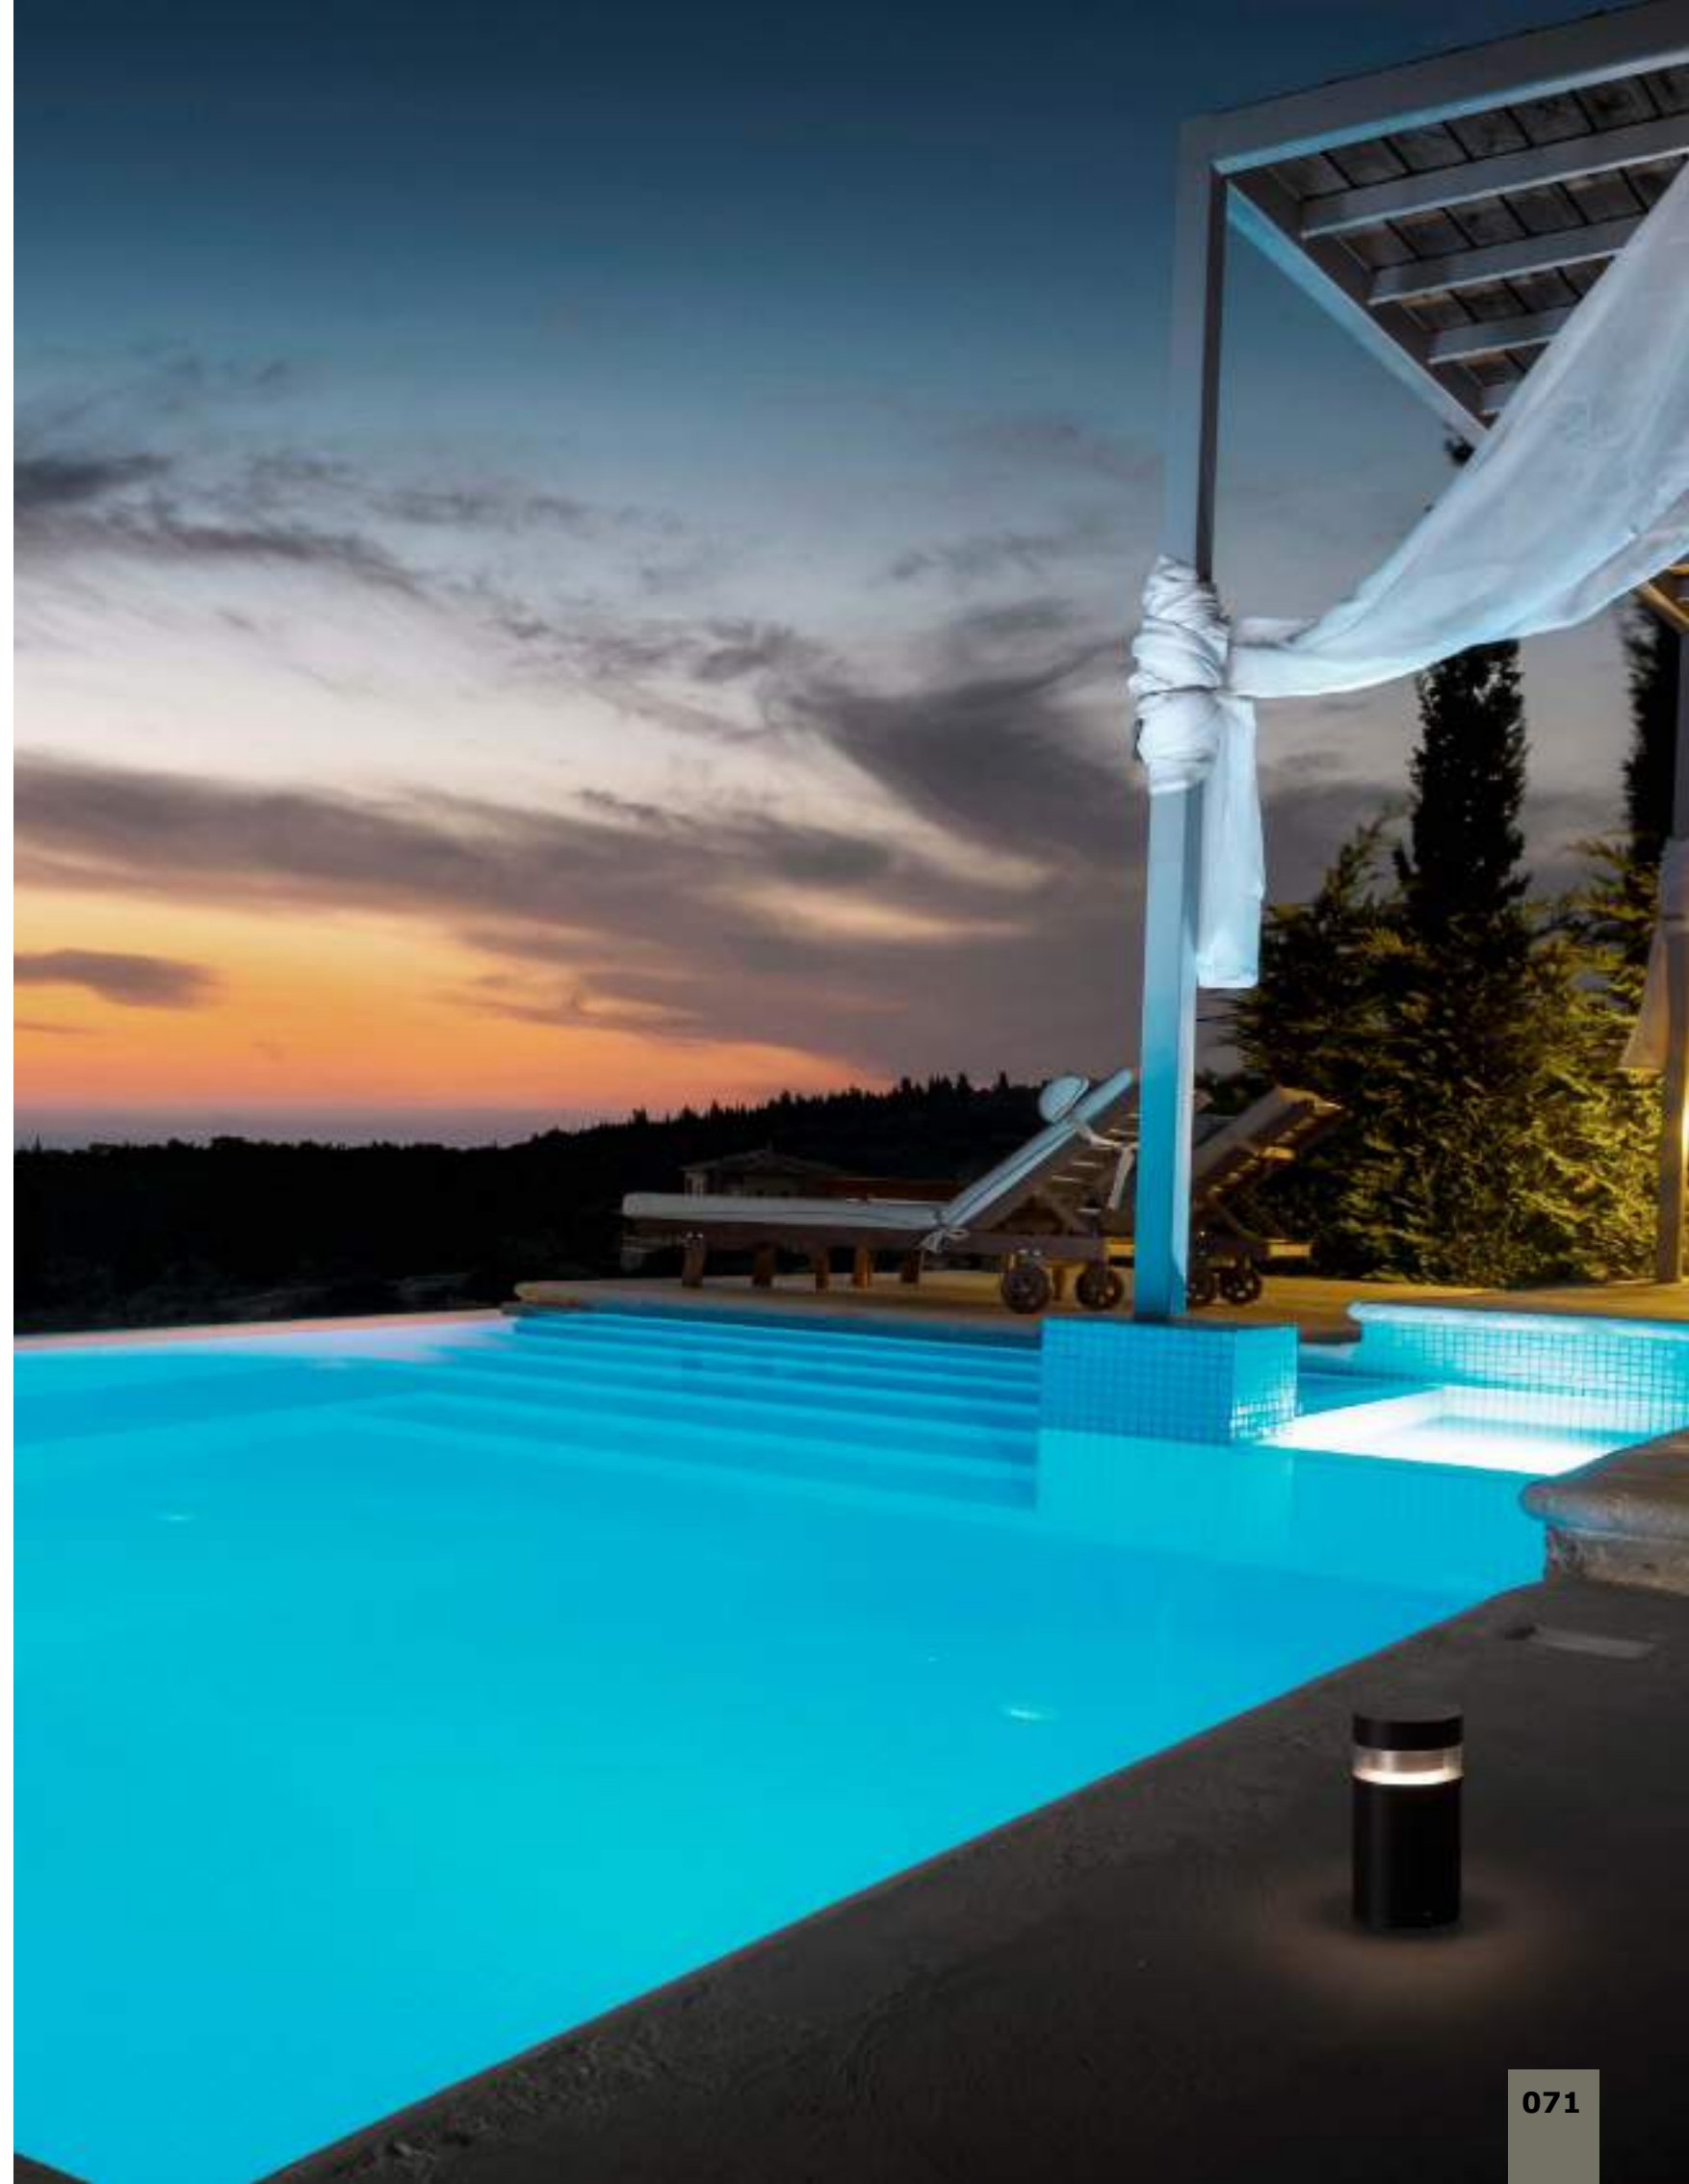

IP54

NEW

TALA - 9026123
Black Aluminium
& Acrylic
LED 12 Watt 409Lm 3000K
280mA 100-240V
Beam Angle 180° IP54
D: 13.4 H: 25 cm

NEW

TALA - 9026124
Black Aluminium
& Acrylic
LED 12 Watt 409Lm 3000K
280mA 100-240V
Beam Angle 180° IP54
D: 13.5 H: 70 cm