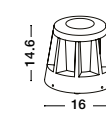

NEW

STARK - 9492660
Anthracite die-Casting Aluminium
& Frost Acrylic
LED 8.2 Watt 116Lm
3000K 220-240V
Beam Angle 168° IP65
D: 16 W: 16 H: 14.6 cm