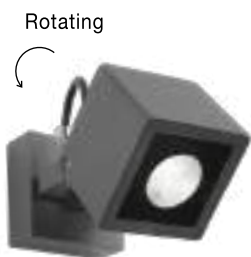

FOCUS - 752470

Dark Gray Aluminium & Glass
Osram LED 6 Watt 420Lm
3000K 220-240 Volt 50Hz
Beam Angle 44° IP54
L: 8.5 W: 14 H: 12 cm