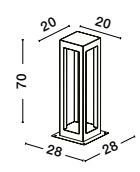

BEV - 9540216
Gray Cement
Glass Diffuser & Mirror
LED 5 Watt 200Lm
3000K 120-230V IP65
L: 20 W: 20 H: 70 cm
LED IP65 WARM WHITE