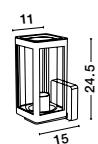

NEW

FIGO - 9060192
Dark Grey Aluminum
& Clear Glass
LED E27 1x12 Watt
220-240 Volt
Bulb Excluded IP54
L: 11 W: 15 H: 24.5 cm

NEW

FIGO - 9492500
Anthracite Aluminium
Die-casting & Clear Acrylic
LED E27 1x12 Watt
220-240 Volt
Bulb Excluded IP65
L: 14.5 W: 20.5 H: 43 cm

NEW

FIGO - 9060193
Dark Grey Aluminum
& Clear Glass
LED E27 1x12 Watt
220-240 Volt
Bulb Excluded IP54
L: 11 W: 11 H: 50 cm