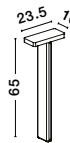

NEW

OFIR - 9002868

Black Aluminium & Acrylic
LED 10.3 Watt 660Lm
3000K 220-240 Volt
Beam Angle 92° IP54
L: 9.3 W: 16 H: 75 cm

IP65

NEW

POET - 9492780

Anthracite die-Casting Aluminium
& Clear Glass
LED 16 Watt 1177Lm
3000K 220-240V
Beam Angle 90° IP65
L : 23.5 W: 10 H: 65 cm