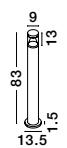

ROCK - 9905024

Sandy Black Aluminium
Silver Aluminium & Clear Acrylic
LED 10 Watt 760Lm
3000K 220-240 Volt
Beam Angle 120° IP65
D: 9 H: 83 cm