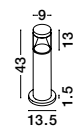

LED IP65 WARM WHITE

NOTEN - 9905021
 Sandy Black Aluminium
 Clear & White Acrylic
 LED 10 Watt 780Lm 3000K
 220-240 Volt IP65
 Beam Angle 120° IP65
 D: 9 H: 80 cm

LED IP65 WARM WHITE

IP65

ROCK - 9905025

Sandy Black Aluminium
Silver Aluminium & Clear Acrylic
LED 10 Watt 760Lm
3000K 220-240 Volt
Beam Angle 120° IP65
D: 9 H: 43 cm