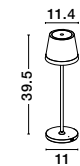

Charging time: 4.5hrs
 • Touch 1: 100% of light - 10hrs
 • Touch 2: 50% of light - 20 hrs

TWO DIFFERENT TYPES OF CHARGING

PG RECHARGING BASE

USB TYPE C

NEW

SEINA - 9223406
 Dimmable
 Sandy Black Aluminium & Acrylic
 LED 2.2 Watt 190Lm
 2700K DC5 Volt IP54
 Switch On/Off /
 USB Type C Wire or
 PG recharging Base code: 9223408
 D: 11.4 H: 39.5 cm