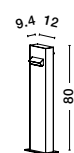

NEW

BRIGITTA - 9020926
Black Aluminium
& Anti-Glare Acrylic Diffuser
LED 9 Watt 571.53Lm
3000K 220-240V IP65
L: 12 W: 9.4 H: 15 cm

NEW

BRIGITTA - 9020923
Black Aluminium
& Anti-Glare Acrylic Diffuser
LED 9 Watt 590.66Lm
3000K 100-240V IP65
L: 12 W: 9.4 H: 40 cm

NEW

BRIGITTA - 9020924
Black Aluminium
& Anti-Glare Acrylic Diffuser
LED 9 Watt 571.36Lm
3000K 100-240V IP65
L: 12 W: 9.4 H: 80 cm

IP65