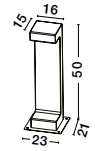

CASTRO - 9739352
 White Sandstone & Acrylic
 LED E27 1x12 Watt
 Bulb Excluded
 100-240 Volt IP65 IP65
 L: 20 W: 20 H: 35 cm

IP65

NEW

EGYPT - 9540213

Gray Cement
Glass Diffuser
LED 8 Watt 380Lm
3000K 120-230V IP65
L: 16 W: 15 H: 50 cm