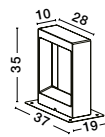

NEW

BEV - 9540216
 Gray Cement
 Glass Diffuser & Mirror
 LED 5 Watt 200Lm
 3000K 120-230V IP65
 L: 20 W: 20 H: 70 cm
 LED IP65 WARM WHITE

IP65

NEW

CAIRO . 9540217
Gray Cement
Glass Diffuser
LED 8 Watt 380Lm
3000K 120-230V IP65
L: 28 W: 10 H: 35 cm