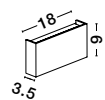

MILE - 9257871

White Aluminium & Glass
LED 9 Watt 475Lm
3000K 100-240 Volt
Beam Angle 155° IP54
Light Up & Down
L: 18 W: 11.5 H: 7.5 cm