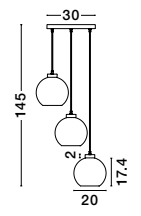

PALMER - 9241140
Smoky Glass
Black Cord
Black Metal Base
LED E27 3x12 Watt 230 Volt
IP20 Bulb Excluded
D: 30 H: 145 cm