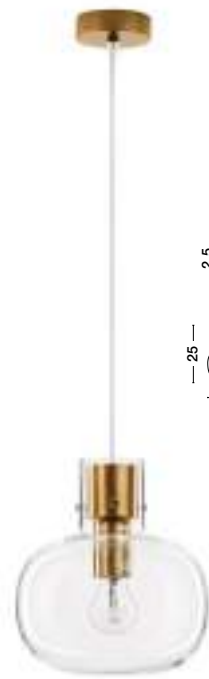

CINZIA - 9236600
Clear Glass
White Cord
Brass Gold Metal
LED E27 1x12 Watt 230 Volt
IP20 Bulb Excluded
D: 22 H1: 25 H2: 228 cm

CINZIA - 9236620
Clear Glass
White Cord
Brass Gold Metal
LED E27 3x12 Watt 230 Volt
IP20 Bulb Excluded
L: 86 H1: 25 H2: 175 cm

CINZIA - 9236630
Clear Glass
White Cord
Brass Gold Metal
LED E27 1x12 Watt 230 Volt
IP20 Bulb Excluded
D: 30 H1: 45 H2: 198 cm

CINZIA - 9236610
Clear Glass
White Cord
Brass Gold Metal
LED E27 3x12 Watt 230 Volt
IP20 Bulb Excluded
D: 30 H: 178 cm