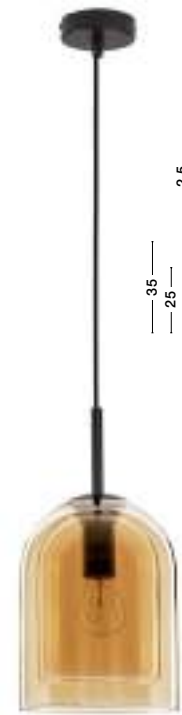

VELOR - 9236730
Double Layered Dark
Champagne Glass
Black Cord
Black Metal Base
LED E27 1x12 Watt 230 Volt
IP20 Bulb Excluded
D: 18 H: 240 cm