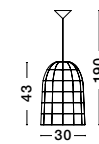

AURORA - 9586509

Natural Rattan
Black Fabric Wire & Base
LED E27 1x12 Watt 230 Volt
IP20 Bulb Excluded
D: 30 H: 43 Hz: 190 cm