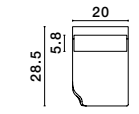

LED DIMMABLE WARM WHITE DRIVER INCL.

LED DIMMABLE WARM WHITE DRIVER INCL.

LED DIMMABLE WARM WHITE DRIVER INCL.