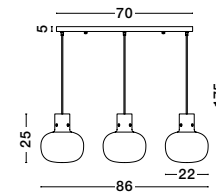

CINZIA - 9236620
Clear Glass
White Cord
Brass Gold Metal
LED E27 3x12 Watt 230 Volt
IP20 Bulb Excluded
L: 86 H1: 25 H2: 175 cm