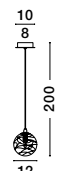

COEN - 9006041

Brass Gold Metal
Clear Glass
LED G9 1x5 Watt 230 Volt
IP20 Bulb Excluded
D: 12 H: 200 cm