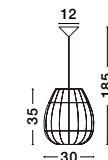

MARLO - 9586501
Natural Rattan
Black Fabric Wire & Base
LED E27 1x12 Watt 230 Volt
IP20 Bulb Excluded
D: 30 H: 35 Hz: 185 cm