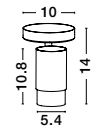

POGNO - 9111432
Sandy black & Gold Aluminium
LED GU10 1x10 Watt IP20
220-240 Volt Bulb Excluded
D: 5.4 H: 14 cm