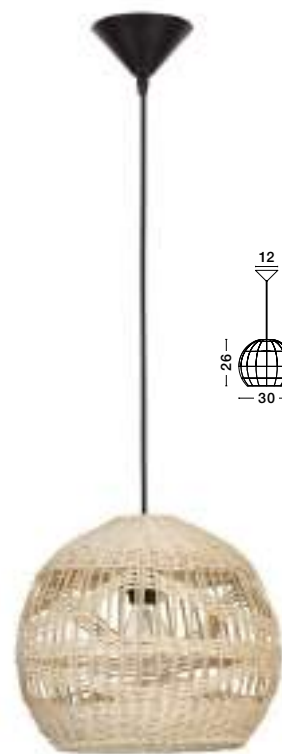

MARLO • 9586503
Natural Rattan
Black Fabric Wire & Base
LED E27 1x12 Watt 230 Volt
IP20 Bulb Excluded
D: 30 H1: 26 H2: 195 cm