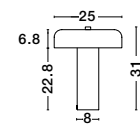

PANDORA - 9043300

Gold & Black Aluminium
& Acrylic
LED 18 Watt 230 Volt
733.9Lm 3000K IP20
D: 25 H: 31 cm