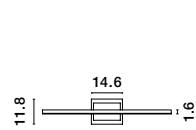

AZURE - 9267018
Sandy Black Aluminium
& Acrylic
LED 12.5 Watt 230 Volt
750Lm 3000K IP20
L:60.5 W: 6.9 H: 11.8 cm
LED WARM WHITE DRIVER INCL.