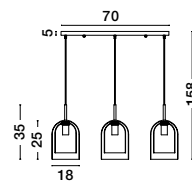

VELOR - 9236720
Double Layered Smoky Glass
Black Cord
Black Metal Base
LED E27 3x12 Watt 230 Volt
IP20 Bulb Excluded
L: 70 H: 158 cm