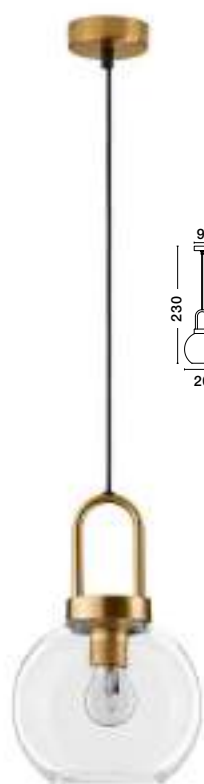

IRVINE . 9241170

Clear Glass
Black Cord
Brass Gold Metal
LED E27 1x12 Watt 230 Volt
IP20 Bulb Excluded
D: 20 H1: 30.3 H2: 230 cm