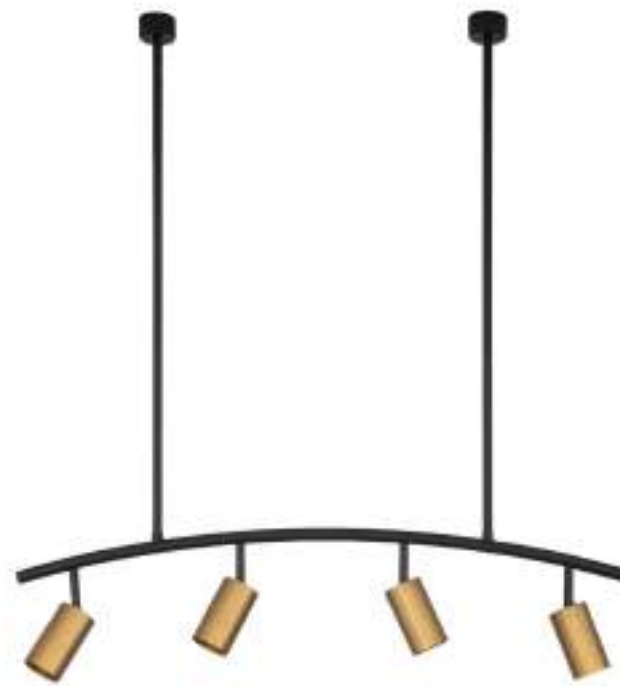

POGNO - 9911524
Sandy Black & Gold Aluminium
LED GU10 1x10 Watt IP20
220-240 Volt Bulb Excluded
D: 5.6 H1: 9.5 H2: 160 cm

POGNO - 9111457
Black & Gold Aluminium
LED GU10 4x10 Watt IP20
230 Volt Bulb Excluded
L: 96.5 H: 90 cm