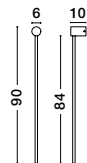

SYNTHESI . 9009324

Sandy Black Aluminium
& Acrylic
LED 25 Watt 230V
1920.8Lm 3000K IP20
D: 6 W: 10 H: 90 cm