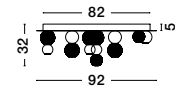

BRILLE . 9695700

Dimmable
Gold Aluminium
& Acrylic
LED 86 Watt 230V
5171Lm 3200K IP20
D: 92 H: 32 cm