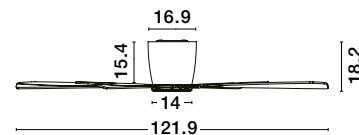

DELL - 9952320