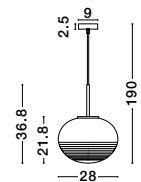

MAEVE • 9236750
Clear Glass
White Cord
Brass Gold Metal
LED E27 1x12 Watt 230 Volt
IP20 Bulb Excluded
D: 28 H: 190 cm