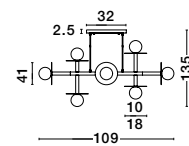

PIELO . 9043312

Brass Gold Metal
Opal Glass
LED G9 8x5 Watt 230 Volt
IP20 Bulb Excluded
L: 109 W: 41 H: 57 H2: 135 cm