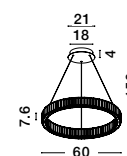

AURELIA - 9333075

Dimmable
Gold Metal & Crystal
LED 40W 230 Volt
4647Lm 3500K
IP20 Class I
D: 60 H: 150 cm