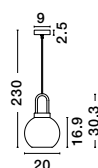

IRVINE . 9241170

Clear Glass
Black Cord
Brass Gold Metal
LED E27 1x12 Watt 230 Volt
IP20 Bulb Excluded
D: 20 H1: 30.3 H2: 230 cm