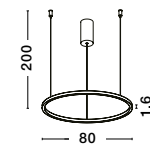

TARQUIN - 9345606

Dimmable

Brushed Gold Aluminum
& Acrylic
LED 48 Watt 230 Volt
2592Lm 3000K IP20
D: 80 H: 200 cm