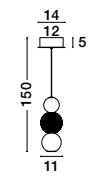

BRILLE - 9511030
Gold Aluminium
& Acrylic
LED 6 Watt 230V
322Lm 3200K IP20
D: 14 H: 150 cm