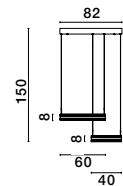

LED WARM WHITE DRIVER INCL