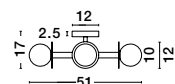

PIELO . 9043318

Brass Gold Metal
Opal Glass
LED G9 4x5 Watt 230 Volt
IP20 Bulb Excluded
L: 51 W: 37 H: 17 cm