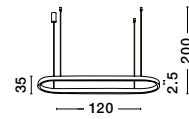

CUPPE . 9345624
Dimmable
Sandy Black Aluminum
& Acrylic
LED 58 Watt 230 Volt
3248Lm 3000K IP20
L: 120 W: 35 H: 200 cm

CUPPE . 9345625
Dimmable
Sandy Black Aluminum
& Acrylic
LED 58 Watt 230 Volt
3944Lm 3000K IP20
L: 120 W:35 H: 200 cm