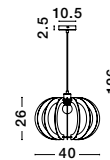

OTTOLINE • 9620123

White Metal
Natural Wood
LED E27 1x12 Watt
230 Volt IP20 Bulb Excluded
D: 40 H: 126 cm