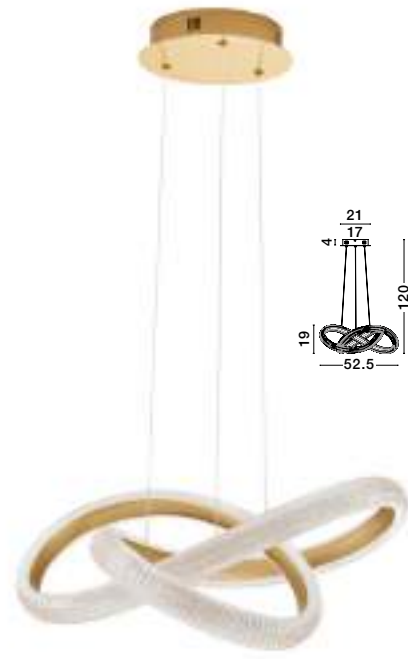

MEDORA - 9748155
Dimmable
Brass Gold Aluminium
& Acrylic
LED 41.5 Watt 230 Volt
3600Lm 3000K IP20
D: 52.5 H: 120 cm
LED WARM WHITE DRIVER INCL.