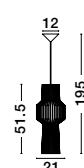

BREDO . 9586511

Black Aluminium
Black Fabric Wire & Base
LED E27 1x12 Watt 230 Volt
IP20 Bulb Excluded
D: 21 H: 51.5 H2: 195 cm