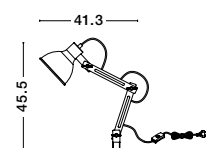

GROU - 9620130
Matt Black Metal & Wood
LED E27 1x12 Watt
230 Volt IP20
Switch On / Off
Bulb Excluded
D: 41.3 H: 45.5 cm