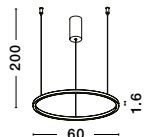

TARQUIN - 9345600

Dimmable
Sandy White Aluminum
& Acrylic
LED 36 Watt 230 Volt
1980Lm 3000K IP20
D: 60 H: 200 cm