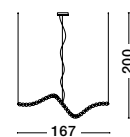

**PERLA - 9695207**

Dimmable

Gold Metal & Opal Glass

LED 207 Watt 230 Volt

13065Lm 3000K IP20

Remote Control Included

D: 79 H: 400 cm

**PERLA • 9695206**  
Dimmable  
Chrome Metal & Opal Glass  
LED 99 Watt 230 Volt  
9069.3Lm 3000K IP20  
Remote Control Included  
L: 167 W: 42 H: 200 cm