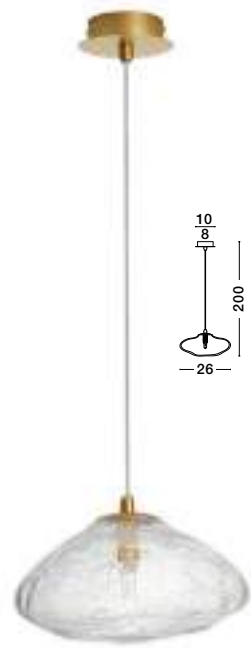

KING - 9006047
Brass Gold Metal
Blown Clear Glass
LED G9 1x5 Watt 230 Volt
IP20 Bulb Excluded
D: 26 H: 200 cm