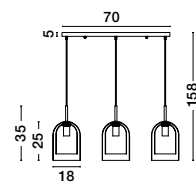

VELOR - 9236740
Double Layered Dark
Champagne Glass
Black Cord
Black Metal Base
LED E27 3x12 Watt 230 Volt
IP20 Bulb Excluded
L: 70 H: 158 cm