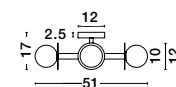

PIELO - 9043316

Sandy Black Metal
Opal Glass
LED G9 4x5 Watt 230 Volt
IP20 Bulb Excluded
L: 51 W: 37 H: 17 cm