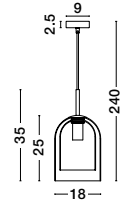

VELOR - 9236730
Double Layered Dark
Champagne Glass
Black Cord
Black Metal Base
LED E27 1x12 Watt 230 Volt
IP20 Bulb Excluded
D: 18 H: 240 cm