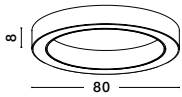

MORBIDO - 9345635

Dimmable
Sandy White Aluminium
& Acrylic
LED 60 Watt 230 Volt
3427Lm 2700K - 4000K IP20
Included Remote Control
D1: 80 D2: 66 H: 8 cm