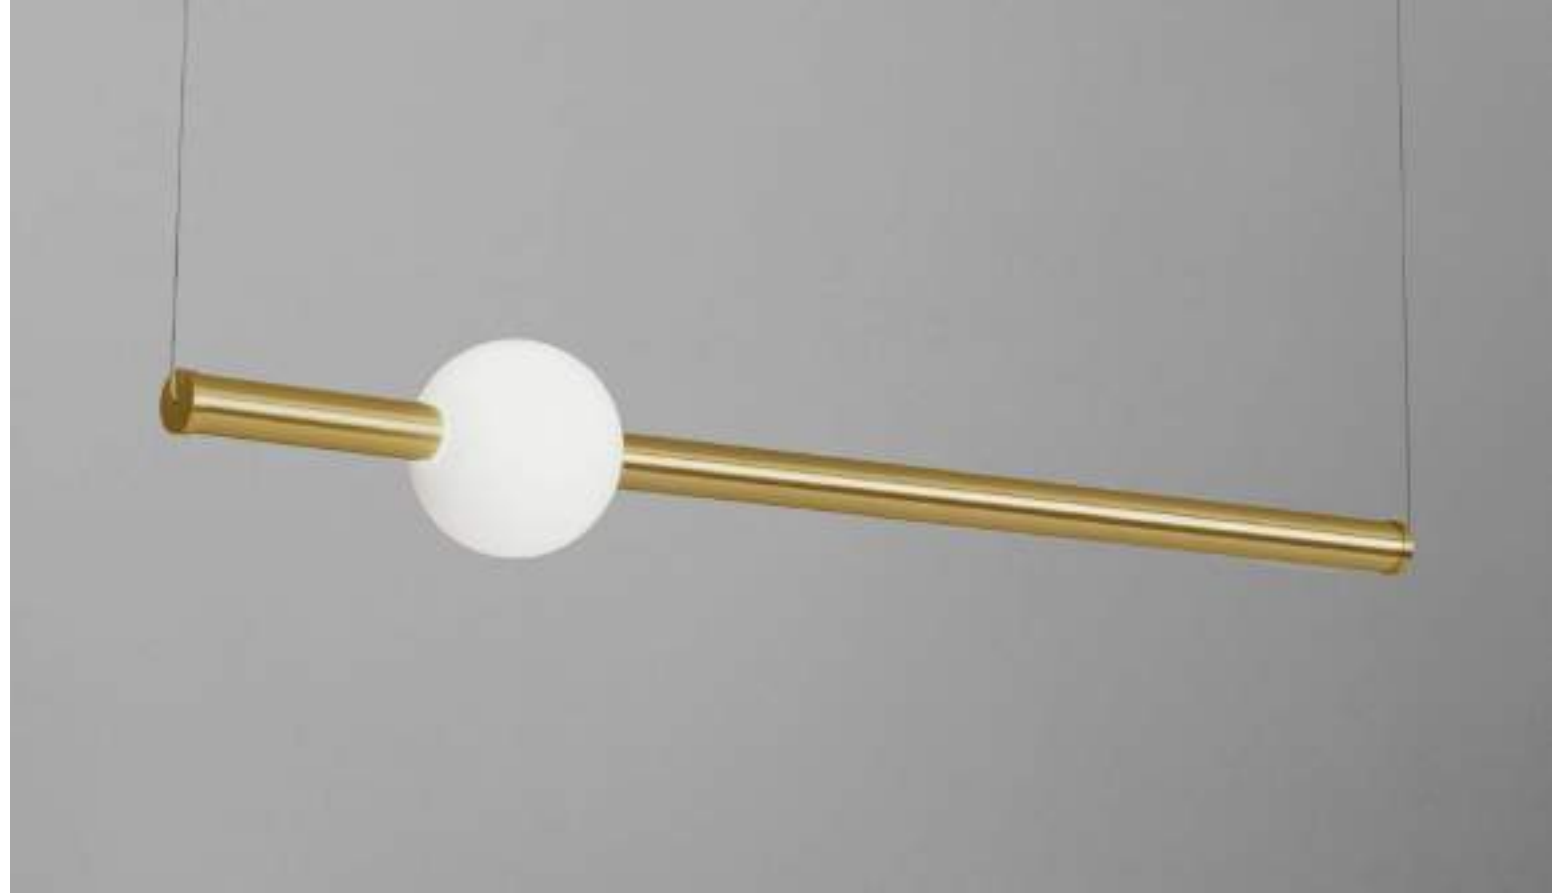

**GIRISH - 9248109**

Dimmable

Gold plating Stainless Steel & Acrylic

LED 41 Watt 230 Volt  
2000Lm 3000K IP20  
D: 60 H: 120 cm

Neutron

**NEUTRON - 9054451**

Gold Aluminium & Acrylic  
LED 10 Watt 230 Volt  
733Lm 3000K IP20  
D: 12 H: 150 cm