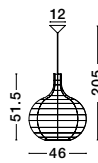

GRIFFIN - 9586508

Dried Water Hyacinth
Black Fabric Wire & Base
LED E27 1x12 Watt 230 Volt
IP20 Bulb Excluded
D: 46 H₁: 51.5 H₂: 205 cm