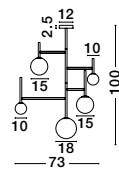

Adjustable

**LATO - 9624078**  
 Black Metal & Opal Glass  
 LED E14 3x5 Watt 230 Volt  
 IP20 Bulb Excluded  
 D: 30 H: 120 cm

**LICATO - 9043304**

Opal Glass  
Sandy Black Aluminium  
LED G9 5x5 Watt 230 Volt  
IP20 Bulb Excluded  
L: 73 H: 100 cm