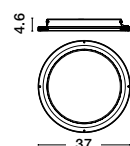

OGGY - 9212918

Sandy Black Aluminium
& Acrylic
LED 30 Watt 230V
2223Lm 3000K IP20
D: 37 H: 4.6 cm