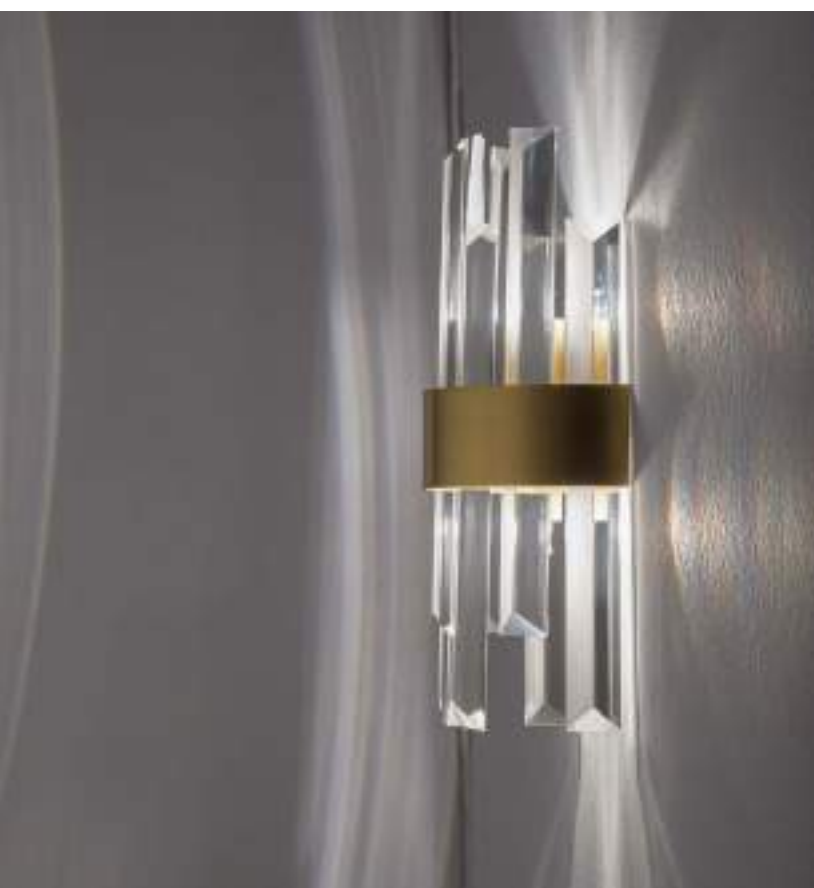

**COEN - 9006041**

Brass Gold Metal  
Clear Glass  
LED G9 1x5 Watt 230 Volt  
IP20 Bulb Excluded  
D: 12 H: 200 cm

Crown

**CROWN - 9695219**

Satin Gold Metal  
 Clear Crystal (30 pcs)  
 LED G9 5x5 Watt 230 Volt  
 IP20 Bulb Excluded  
 D: 35 H: 120 cm

**CROWN - 9695218**

Satin Gold Metal  
 Clear Crystal (48 pcs)  
 LED G9 7x5 Watt 230 Volt  
 IP20 Bulb Excluded  
 D: 55 H: 120 cm

**CROWN • 9695217**  
 Satin Gold Metal  
 & Clear Crystal (56 pcs)  
 LED G9 10x5 Watt 230 Volt  
 IP20 Bulb Excluded  
 L: 80 W: 36 H: 120 cm