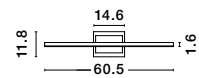

AZURE - 9267021
Sandy White Aluminium
& Acrylic
LED 12.5 Watt 230 Volt
750Lm 3000K IP20
L:60.5 W: 6.9 H: 11.8 cm

LED ☒ WARM WHITE ☒ DRIVER INCL.