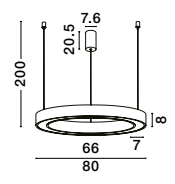

MORBIDO - 9345642
Dimmable
Sandy Black Aluminium & Acrylic
LED 60 Watt 230 Volt
3116Lm 2700K - 4000K IP20
Included Remote Control
D1: 80 D2: 66 H: 200 cm

MORBIDO - 9345641
Dimmable
Sandy White Aluminium & Acrylic
LED 60 Watt 230 Volt
3116Lm 2700K - 4000K IP20
Included Remote Control
D1: 80 D2: 66 H: 200 cm