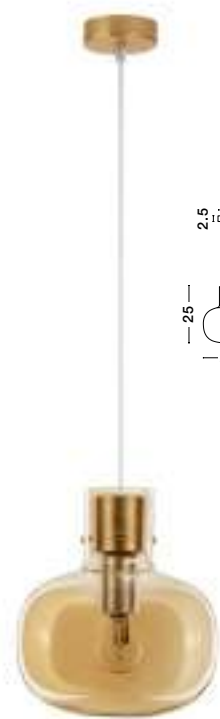

**CINZIA - 9236610**  
 Clear Glass  
 White Cord  
 Brass Gold Metal  
 LED E27 3x12 Watt 230 Volt  
 IP20 Bulb Excluded  
 D: 30 H: 178 cm

**CINZIA - 9236640**

Champagne Glass  
White Cord  
Brass Gold Metal  
LED E27 1x12 Watt 230 Volt  
IP20 Bulb Excluded  
D: 30 H1: 45 H2: 198 cm