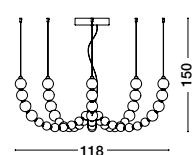

**PERLA - 9695207**

Dimmable

Gold Metal & Opal Glass

LED 207 Watt 230 Volt

13065Lm 3000K IP20

Remote Control Included

D: 79 H: 400 cm

**PERLA • 9695206**  
Dimmable  
Chrome Metal & Opal Glass  
LED 99 Watt 230 Volt  
9069.3Lm 3000K IP20  
Remote Control Included  
L: 167 W: 42 H: 200 cm