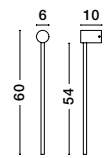

SYNTHESI . 9009323

Sandy White Aluminium
& Acrylic
LED 18 Watt 230V
777Lm 3000K IP20
D: 6 W: 10 H: 60 cm