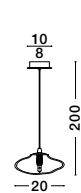

KING - 9006046
Brass Gold Metal
Blown Clear Glass
LED G9 1x5 Watt 230 Volt
IP20 Bulb Excluded
D: 20 H: 200 cm