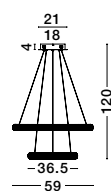

Medora

**MEDORA - 9748157**  
Dimmable  
Brass Gold Aluminium  
& Acrylic  
LED 42 Watt 230 Volt  
3400Lm 3000K IP20  
D: 75.5 H: 120 cm  
LED WARM WHITE DRIVER INCL.

**MEDORA - 9748155**  
Dimmable  
Brass Gold Aluminium  
& Acrylic  
LED 41.5 Watt 230 Volt  
3600Lm 3000K IP20  
D: 52.5 H: 120 cm  
LED WARM WHITE DRIVER INCL.