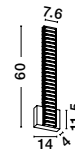

AURELIA - 9333065

Gold Metal & Crystal
LED 19W 230 Volt
1707Lm 3500K
IP20 Class I
L: 14 W: 4 H: 60 cm