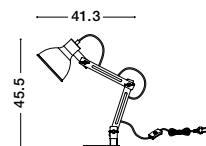

Ottoline

**OTTOLINE • 9620123**

White Metal  
Natural Wood  
LED E27 1x12 Watt  
230 Volt IP20 Bulb Excluded  
D: 40 H: 126 cm

**OTTOLINE • 9620124**

White Metal  
Brown Wood  
LED E27 1x12 Watt  
230 Volt IP20 Bulb Excluded  
D: 40 H: 126 cm