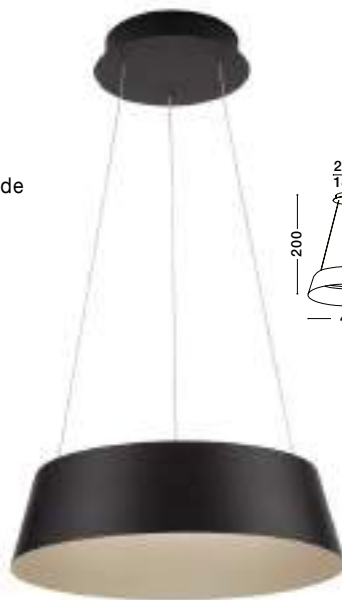

ALBA - 9345655
Dimmable
Sandy White Aluminium Outside
Champaign Gold Inside
LED 40 Watt 230V
1655Lm 3000K IP20
D: 42 H: 200 cm

ALBA - 9345656
Dimmable
Sandy Black Aluminium Outside
Champaign Gold Inside
LED 40 Watt 230V
1655Lm 3000K IP20
D: 42 H: 200 cm