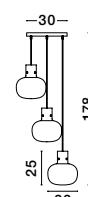

CINZIA - 9236610
Clear Glass
White Cord
Brass Gold Metal
LED E27 3x12 Watt 230 Volt
IP20 Bulb Excluded
D: 30 H: 178 cm