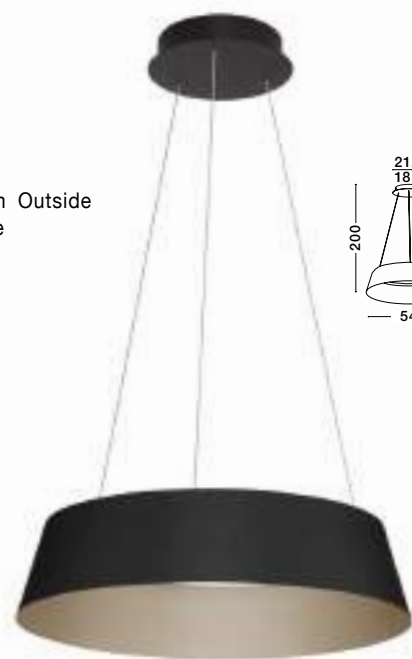

ALBA - 9345657
Dimmable
Sandy White Aluminium Outside
Champaign Gold Inside
LED 50 Watt 230V
2196Lm 3000K IP20
D: 54 H: 200 cm

ALBA - 9345658
Dimmable
Sandy Black Aluminium Outside
Champaign Gold Inside
LED 50 Watt 230V
2196Lm 3000K IP20
D: 54 H: 200 cm