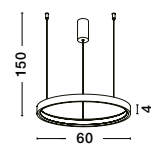

PERRINE - 9345618

Brushed Champagne Silver Aluminium & Acrylic
LED 42 Watt 230 Volt
1512Lm 3000K IP20
D: 60 H: 150 cm