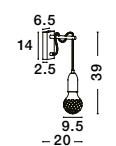

VEDA - 9536416
Black Metal & Clear Glass
LED G9 1x6 Watt 230 Volt
IP20 Bulb Excluded
L: 9.5 W: 20 H: 39 cm