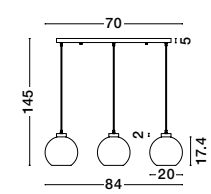

PALMER - 9241150
Smoky Glass
Black Cord
Black Metal Base
LED E27 3x12 Watt 230 Volt
IP20 Bulb Excluded
L: 84 H1: 17.4 H2: 145 cm