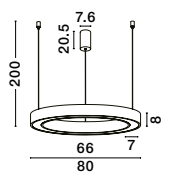

MORBIDO - 9345643
Dimmable
Brass Gold Aluminium & Acrylic
LED 60 Watt 230 Volt
3116Lm 2700K - 4000K IP20
Included Remote Control
D1: 80 D2: 66 H: 200 cm

MORBIDO - 9345642
Dimmable
Sandy Black Aluminium & Acrylic
LED 60 Watt 230 Volt
3116Lm 2700K - 4000K IP20
Included Remote Control
D1: 80 D2: 66 H: 200 cm

MORBIDO - 9345641
Dimmable
Sandy White Aluminium & Acrylic
LED 60 Watt 230 Volt
3116Lm 2700K - 4000K IP20
Included Remote Control
D1: 80 D2: 66 H: 200 cm