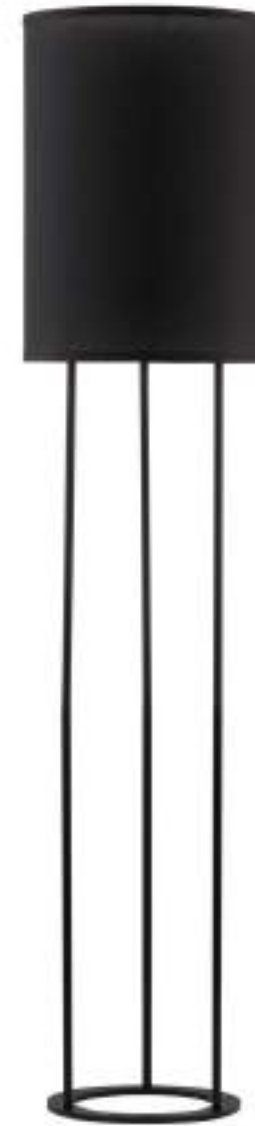

LEITH - 9043301

Black Fabric Shade
& Black Aluminium
LED E27 1x12 Watt 230 Volt
IP20 Bulb Excluded
D: 30 H: 135 cm