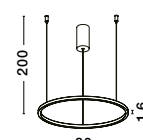

TARQUIN - 9345604

Dimmable
Sandy White Aluminum
& Acrylic
LED 48 Watt 230 Volt
2592Lm 3000K IP20
D: 80 H: 200 cm