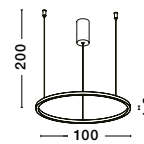

TARQUIN - 9345609

Dimmable
Sandy Black Aluminum
& Acrylic
LED 58 Watt 230 Volt
3132Lm 3000K IP20
D:100 H: 200 cm