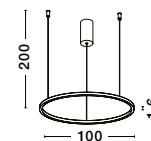

TARQUIN - 9345610

Dimmable

Brushed Gold Aluminum
& Acrylic
LED 58 Watt 230 Volt
3132Lm 3000K IP20
D: 100 H: 200 cm