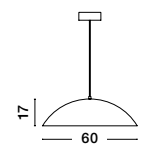

GLIM - 9081280

Dimmable

Sandy White Outside
Natural Wood Inside Aluminium &
Acrylic
LED 47 Watt 230V
2015Lm 3000K IP20
D: 60 H: 120 cm