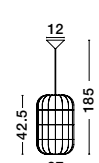

GRIFFIN - 9586507

Dried Water Hyacinth
Black Fabric Wire & Base
LED E27 1x12 Watt 230 Volt
IP20 Bulb Excluded
D: 27 H₁: 42.5 H₂: 185 cm