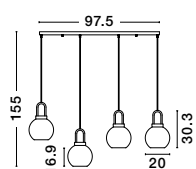

IRVINE . 9241180

Clear Glass
Black Cord
Brass Gold Metal
LED E27 4x12 Watt 230 Volt
IP20 Bulb Excluded
L: 97.5 H1: 30.3 H2: 155 cm