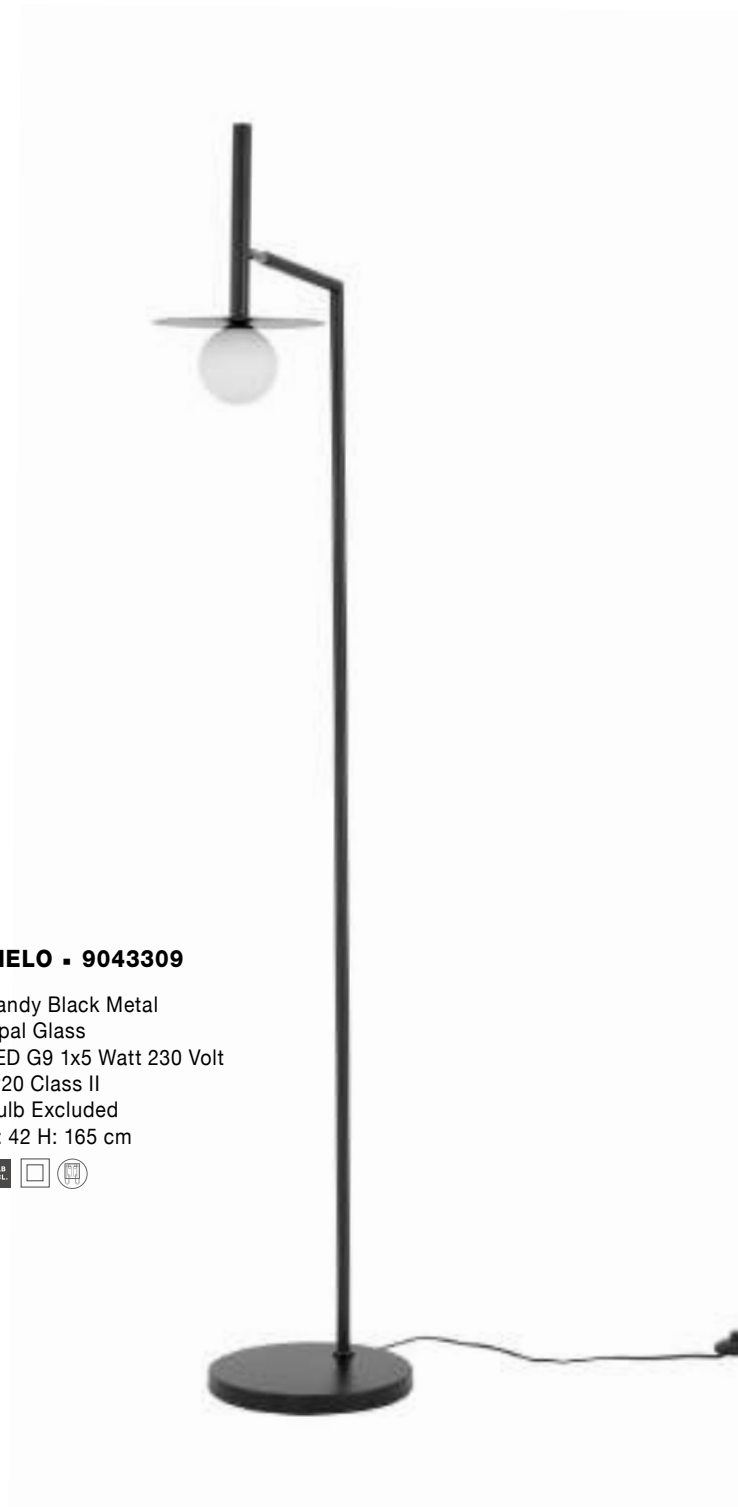

PIELO - 9043309

Sandy Black Metal
Opal Glass
LED G9 1x5 Watt 230 Volt
IP20 Class II
Bulb Excluded
D: 42 H: 165 cm