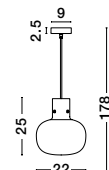

CINZIA - 9236650

Champagne Glass
White Cord
Brass Gold Metal
LED E27 1x12 Watt 230 Volt
IP20 Bulb Excluded
D: 22 H1: 25 H2: 178 cm