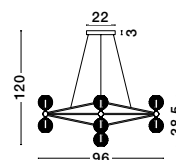

BELINDA - 9695300

Dimmable
Black Aluminium
& Acrylic
LED 41 Watt 230V
2238.28Lm 3200K IP20
D: 96 W: 46 H: 120 cm