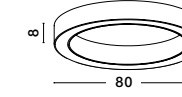

MORBIDO - 9345637

Dimmable
Brass Gold Aluminium
& Acrylic
LED 60 Watt 230 Volt
3427Lm 2700K - 4000K IP20
Included Remote Control
D1: 80 D2: 66 H: 8 cm

LED WARM WHITE NEUTRAL WHITE DRIVER INCL.