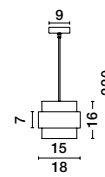

**MAEVE • 9236750**  
 Clear Glass  
 White Cord  
 Brass Gold Metal  
 LED E27 1x12 Watt 230 Volt  
 IP20 Bulb Excluded  
 D: 28 H: 190 cm

Sianna

**SIANNA - 9236372**  
 Smoke Glass  
 Brass Gold Metal  
 LED E27 3x12 Watt 230 Volt  
 IP20 Bulb Excluded  
 D: 45 H: 170 cm