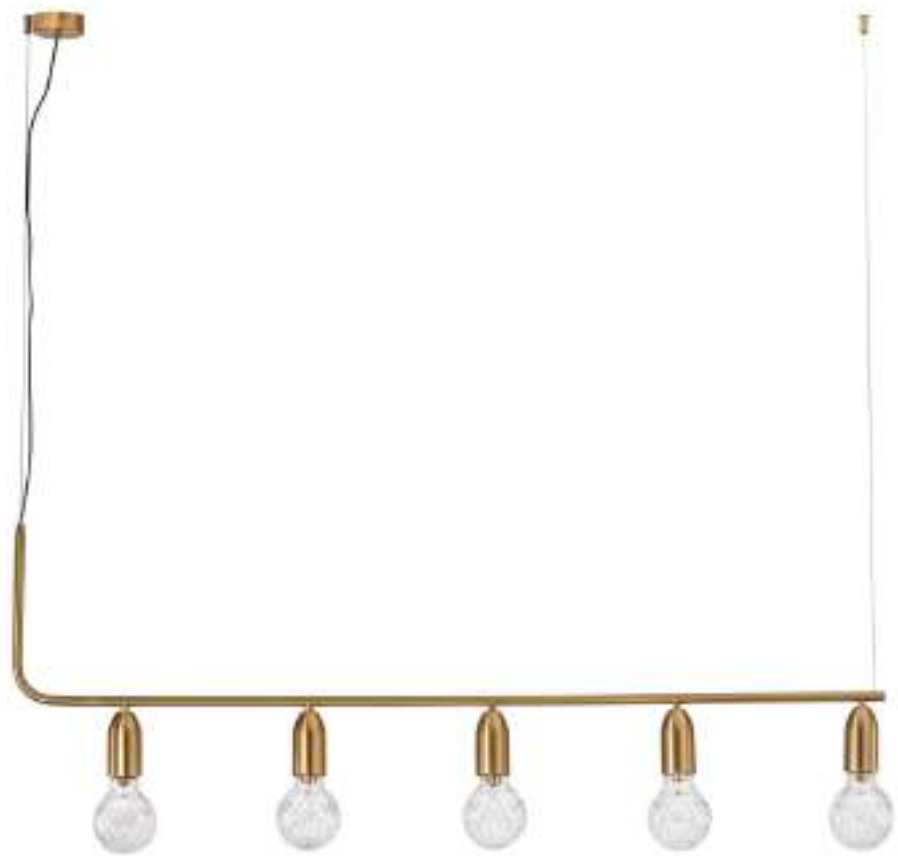

VEDA - 9536415
Brass Metal & Clear Glass
LED G9 5x6 Watt 230 Volt
IP20 Bulb Excluded
L: 128 H: 120 cm