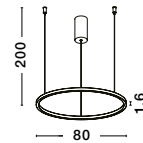

TARQUIN - 9345605

Dimmable
Sandy Black Aluminum
& Acrylic
LED 48 Watt 230 Volt
2592Lm 3000K IP20
D: 80 H: 200 cm