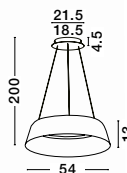

ALBA - 9345658
Dimmable
Sandy Black Aluminium Outside
Champaign Gold Inside
LED 50 Watt 230V
2196Lm 3000K IP20
D: 54 H: 200 cm