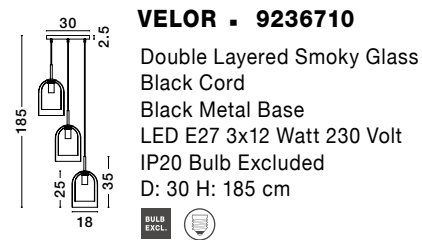

# Velor

**VELOR - 9236700**  
 Double Layered Smoky Glass  
 Black Cord  
 Black Metal Base  
 LED E27 1x12 Watt 230 Volt  
 IP20 Bulb Excluded  
 D: 18 H: 240 cm

**VELOR - 9236720**  
 Double Layered Smoky Glass  
 Black Cord  
 Black Metal Base  
 LED E27 3x12 Watt 230 Volt  
 IP20 Bulb Excluded  
 L: 70 H: 158 cm