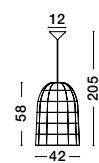

GRIFFIN - 9586506

Dried Water Hyacinth
Black Fabric Wire & Base
LED E27 1x12 Watt 230 Volt
IP20 Bulb Excluded
D: 42 H₁: 58 H₂: 205 cm