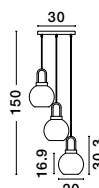

**PALMER • 9241110**  
Smoky Glass  
Black Metal Base  
LED E14 2x5 Watt 230 Volt  
IP20 Bulb Excluded  
W: 16.5 H: 37.5 cm

**IRVINE . 9241190**

Clear Glass  
Black Cord  
Brass Gold Metal  
LED E27 3x12 Watt 230 Volt  
IP20 Bulb Excluded  
D: 30 H1: 30.3 H2: 150 cm