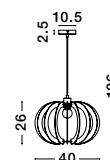

Ottoline

**OTTOLINE • 9620123**

White Metal  
Natural Wood  
LED E27 1x12 Watt  
230 Volt IP20 Bulb Excluded  
D: 40 H: 126 cm

**OTTOLINE • 9620124**

White Metal  
Brown Wood  
LED E27 1x12 Watt  
230 Volt IP20 Bulb Excluded  
D: 40 H: 126 cm