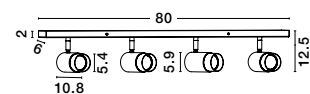

POGNO - 9111436
Sandy black & Gold Aluminium
LED GU10 4x10 Watt IP20
220-240 Volt Bulb Excluded
L: 80 W: 6 H: 14 cm