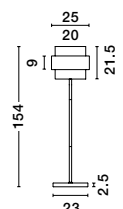

SIANNA - 9236410

Smoke Glass
Brass Gold Metal
LED E27 1x12 Watt 230 Volt
IP20 Bulb Excluded
D: 25 H: 154 cm