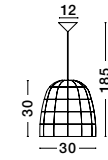

Marlo

**MARLO • 9586503**  
Natural Rattan  
Black Fabric Wire & Base  
LED E27 1x12 Watt 230 Volt  
IP20 Bulb Excluded  
D: 30 H1: 26 H2: 195 cm

**MARLO • 9586502**  
Natural Rattan  
Black Fabric Wire & Base  
LED E27 1x12 Watt 230 Volt  
IP20 Bulb Excluded  
D: 48.5 H1: 41.5 H2: 205 cm