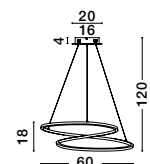

GIRISH - 9248109

Dimmable

Gold plating Stainless Steel & Acrylic

LED 41 Watt 230 Volt
2000Lm 3000K IP20
D: 60 H: 120 cm