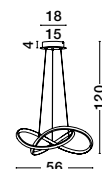

AMARA - 9248107

Sandy Black Aluminium
& Acrylic
LED 28 Watt 230 Volt
1600Lm 3000K IP20
D: 56 H: 120 cm