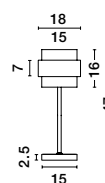

SIANNA - 9236400

Smoke Glass
Brass Gold Metal
LED E27 1x12 Watt 230 Volt
IP20 Bulb Excluded
D: 18 H: 47 cm