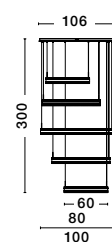

AGOS - 9054446
Dimmable
Gold Aluminium
& Acrylic
LED 444 Watt 230 Volt
11040Lm 3000K IP20
D: 106 H: 300 cm