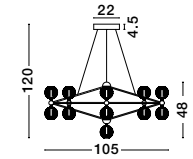

BELINDA - 9695300

Dimmable
Black Aluminium
& Acrylic
LED 41 Watt 230V
2238.28Lm 3200K IP20
D: 96 W: 46 H: 120 cm

BELINDA - 9695400

Dimmable
Black Aluminium
& Acrylic
LED 52 Watt 230V
2983.57Lm 3200K IP20
D: 89 H: 120 cm

BELINDA - 9695500

Dimmable
Black Aluminium
& Acrylic
LED 78 Watt 230V
4491 Lm 3200K IP20
D: 105 H: 120 cm