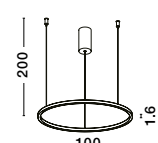

TARQUIN - 9345611

Brushed Champagne Silver
Aluminum & Acrylic
LED 58 Watt 230 Volt
3132Lm 3000K IP20
D:100 H: 200 cm