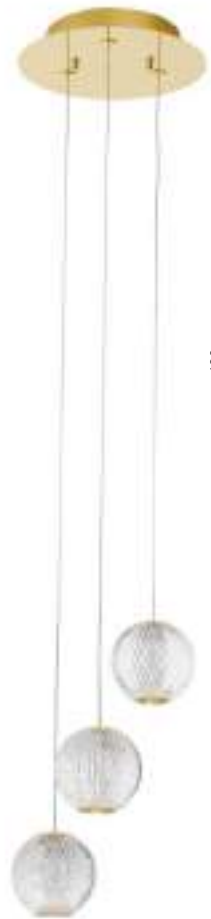

BRILLANTE . 9695208
Dimmable
Gold Aluminium
& Acrylic
LED 15 Watt 230 Volt
664Lm 3200K IP20
D: 22 H: 120 cm

LED ☐ WARM WHITE ☐ DRIVER INCL. ☐