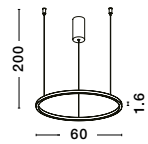

TARQUIN - 9345601

Dimmable
Sandy Black Aluminum
& Acrylic
LED 36 Watt 230 Volt
1980Lm 3000K IP20
D: 60 H: 200 cm