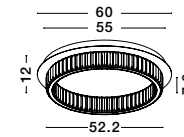

AURELIA - 9333080

Dimmable
Gold Metal & Crystal
LED 40W 230 Volt
2505Lm 3500K
IP20 Class I
D: 60 H: 12 cm