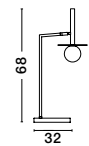

PIELO - 9043308

Sandy Black Metal
Opal Glass
LED G9 1x5 Watt 230 Volt
IP20 Class II
Bulb Excluded
D: 32 W: 22 H: 68 cm