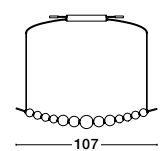

PERLA - 9695205
Dimmable
Gold Metal & Opal Glass
LED 32 Watt 230 Volt
2685Lm 3000K IP20
L: 107 W: 13.5 H: 120 cm