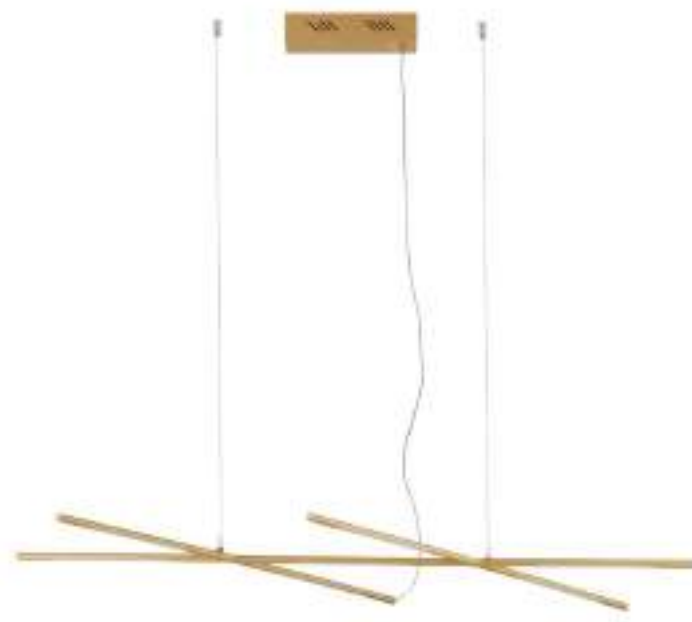

# Raccio

**RACCIO - 9695216**  
Dimmable  
Black Metal & Acrylic  
LED 109 Watt 230 Volt  
6868Lm 3000K IP20  
L: 180.5 W: 75 H: 200 cm

**RACCIO - 9695215**  
Dimmable  
Brass Gold Metal & Acrylic  
LED 109 Watt 230 Volt  
6868Lm 3000K IP20  
L: 180.5 W: 75 H: 200 cm

**RACCIO - 9695214**  
Dimmable  
Brass Gold Metal & Acrylic  
LED 27 Watt 230 Volt  
1491Lm 3000K IP20  
L: 115 W: 53 H: 200 cm

Technical diagram showing the dimensions of the RACCIO 9695214 fixture: length is 115 cm, width is 53 cm, and height is 200 cm. The diagram also includes icons for LED, Dimmable, and Driver Inclusion.