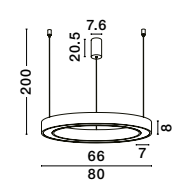

MORBIDO - 9345643
Dimmable
Brass Gold Aluminium & Acrylic
LED 60 Watt 230 Volt
3116Lm 2700K - 4000K IP20
Included Remote Control
D1: 80 D2: 66 H: 200 cm