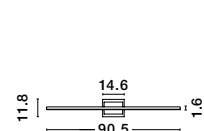

AZURE - 9267019
Sandy Black Aluminium
& Acrylic
LED 21 Watt 230 Volt
1200Lm 3000K IP20
L:90.5 W: 6.9 H: 11.8 cm
LED WARM WHITE DRIVER INCL.