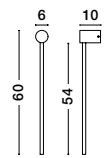

SYNTHESI . 9009322

Sandy Black Aluminium
& Acrylic
LED 18 Watt 230V
777Lm 3000K IP20
D: 6 W: 10 H: 60 cm