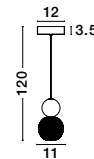

BRILLE - 9511020
Gold Aluminium
& Acrylic
LED 4 Watt 230V
344.5Lm 3200K IP20
D: 11 H: 120 cm