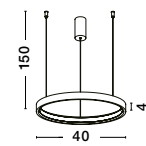

PERRINE - 9345614

Brushed Champagne Silver Aluminium & Acrylic
LED 30 Watt 230 Volt
1080Lm 3000K IP20
D: 40 H: 150 cm