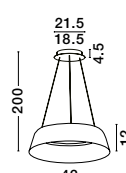

ALBA - 9345656
Dimmable
Sandy Black Aluminium Outside
Champaign Gold Inside
LED 40 Watt 230V
1655Lm 3000K IP20
D: 42 H: 200 cm