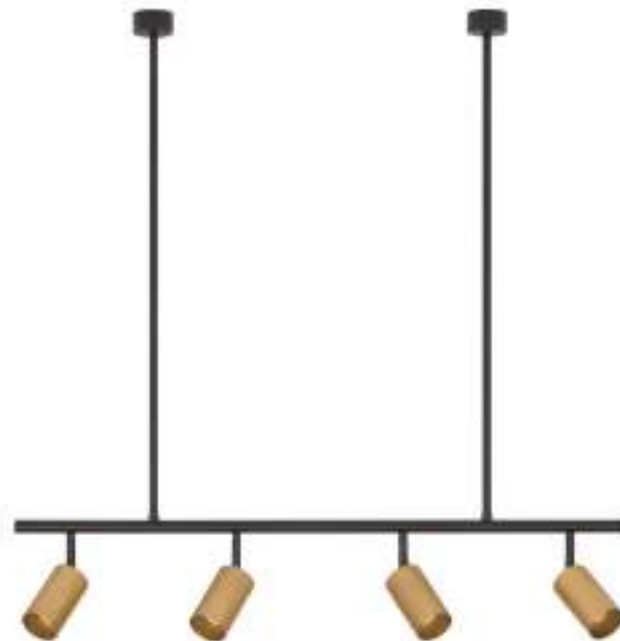

POGNO - 9111438
Sandy black & Gold Aluminium
LED GU10 3x10 Watt IP20
220-240 Volt Bulb Excluded
D: 22 H: 14 cm

POGNO - 9111459
Black & Gold Aluminium
LED GU10 4x10 Watt IP20
230 Volt Bulb Excluded
L: 96 H: 87.5 cm