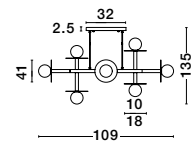

PIELO - 9043307

Sandy Black Metal
Opal Glass
LED G9 8x5 Watt 230 Volt
IP20 Bulb Excluded
L: 109 W: 41 H: 57 H2: 135 cm