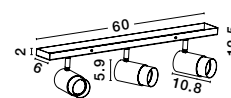

POGNO - 9111435
Sandy black & Gold Aluminium
LED GU10 3x10 Watt IP20
220-240 Volt Bulb Excluded
L: 60 W: 6 H: 14 cm