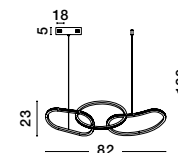

GIRISH - 9248110

Dimmable

Gold plating Stainless Steel & Acrylic

LED 41 Watt 230 Volt
2000Lm 3000K IP20
L: 82 W: 23 H: 120 cm