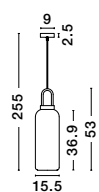

IRVINE . 9241160

Clear Glass
Black Cord
Brass Gold Metal
LED E27 1x12 Watt 230 Volt
IP20 Bulb Excluded
D: 15.5 H1: 53 H2: 255 cm