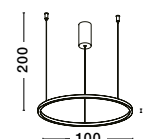

TARQUIN - 9345608

Dimmable
Sandy White Aluminum
& Acrylic
LED 58 Watt 230 Volt
3132Lm 3000K IP20
D:100 H: 200 cm