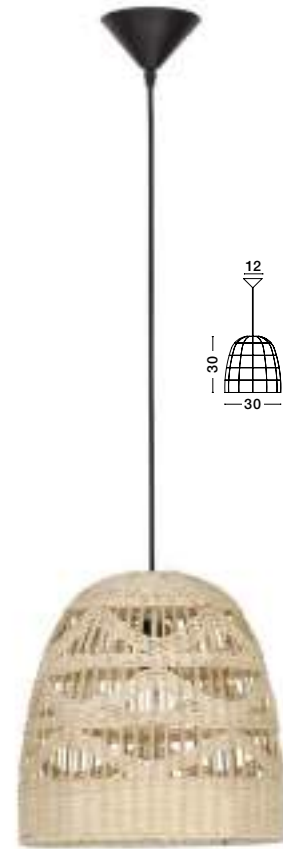

Marlo

**MARLO • 9586503**  
Natural Rattan  
Black Fabric Wire & Base  
LED E27 1x12 Watt 230 Volt  
IP20 Bulb Excluded  
D: 30 H1: 26 H2: 195 cm

**MARLO • 9586502**  
Natural Rattan  
Black Fabric Wire & Base  
LED E27 1x12 Watt 230 Volt  
IP20 Bulb Excluded  
D: 48.5 H1: 41.5 H2: 205 cm