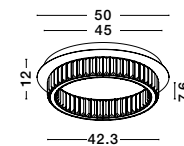

AURELIA - 9333079

Dimmable
Gold Metal & Crystal
LED 29W 230 Volt
1481Lm 3500K
IP20 Class I
D: 50 H: 12 cm