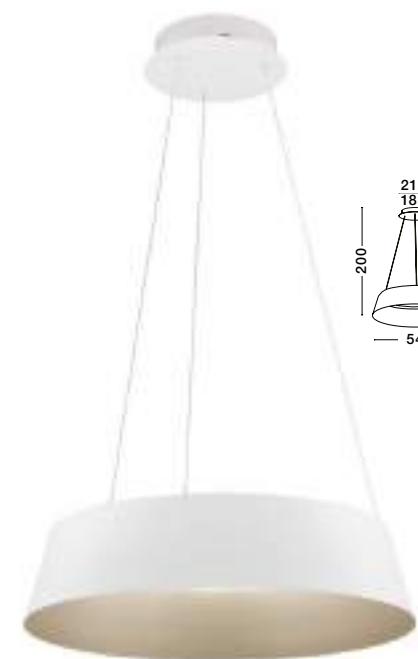

ALBA - 9345657
Dimmable
Sandy White Aluminium Outside
Champaign Gold Inside
LED 50 Watt 230V
2196Lm 3000K IP20
D: 54 H: 200 cm