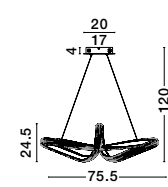

Medora

**MEDORA - 9748157**  
Dimmable  
Brass Gold Aluminium  
& Acrylic  
LED 42 Watt 230 Volt  
3400Lm 3000K IP20  
D: 75.5 H: 120 cm  
LED WARM WHITE DRIVER INCL.

**MEDORA - 9748155**  
Dimmable  
Brass Gold Aluminium  
& Acrylic  
LED 41.5 Watt 230 Volt  
3600Lm 3000K IP20  
D: 52.5 H: 120 cm  
LED WARM WHITE DRIVER INCL.