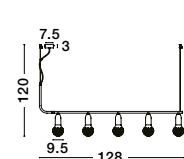

VEDA - 9536419
Black Metal & Clear Glass
LED G9 5x6 Watt 230 Volt
IP20 Bulb Excluded
L: 128 H: 120 cm