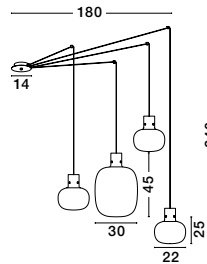

CINZIA - 9236540

Smoky Glass
Black Cord
Black Metal Base
LED E27 4x12 Watt 230 Volt
IP20 Bulb Excluded
L: 180 H: 240 cm