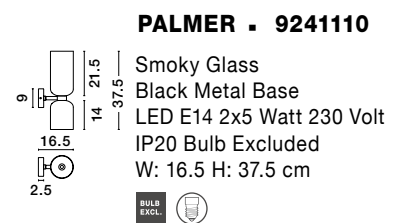

PALMER • 9241120
Smoky Glass
Black Metal Base
LED E14 2x5 Watt 230 Volt
IP20 Bulb Excluded
D:15 W: 18.5 H: 25.5 cm