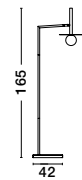

PIELO - 9043309

Sandy Black Metal
Opal Glass
LED G9 1x5 Watt 230 Volt
IP20 Class II
Bulb Excluded
D: 42 H: 165 cm