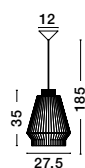

BREDO . 9586510

Black Aluminium
Black Fabric Wire & Base
LED E27 1x12 Watt 230 Volt
IP20 Bulb Excluded
D: 27.5 H: 35 H2: 185 cm