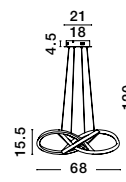

AMARA - 9248108

Dimmable
Sandy Black Aluminium
& Acrylic
LED 54 Watt 230 Volt
2800Lm 3000K IP20
D: 68 H: 120 cm