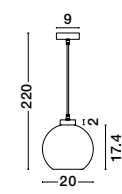

PALMER - 9241130
Smoky Glass
Black Cord
Black Metal Base
LED E27 1x12 Watt 230 Volt
IP20 Bulb Excluded
D: 20 H1: 17.4 H2: 220 cm