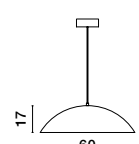

**GLIM - 9081280**

Dimmable

Sandy White Outside  
Natural Wood Inside Aluminium &  
Acrylic  
LED 47 Watt 230V  
2015Lm 3000K IP20  
D: 60 H: 120 cm

**GLIM - 9081290**

Dimmable

Sandy Black Outside  
Natural Wood Inside Aluminium &  
Acrylic  
LED 47 Watt 230V  
2015Lm 3000K IP20  
D: 60 H: 120 cm