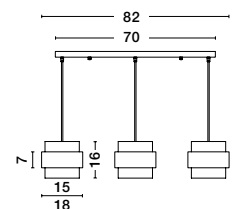

SIANNA - 9236382
Smoke Glass
Brass Gold Metal
LED E27 3x12 Watt 230 Volt
IP20 Bulb Excluded
L: 82 W: 18 H: 140 cm