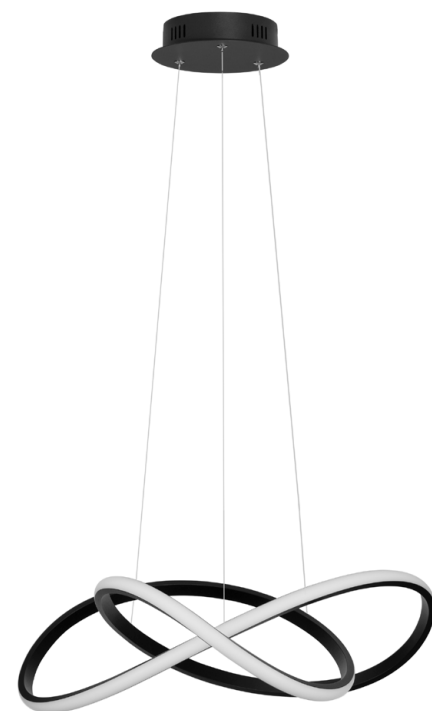

AMARA - 9248108

Dimmable
Sandy Black Aluminium
& Acrylic
LED 54 Watt 230 Volt
2800Lm 3000K IP20
D: 68 H: 120 cm

AMARA - 9248107

Sandy Black Aluminium
& Acrylic
LED 28 Watt 230 Volt
1600Lm 3000K IP20
D: 56 H: 120 cm

AMARA - 9248106

Sandy Black Aluminium
& Acrylic
LED 23 Watt 230 Volt
1400Lm 3000K IP20
L: 61 W: 24.5 H: 27 cm