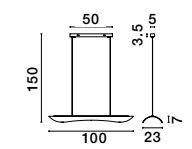

AGOS - 9054443
Dimmable
Gold Aluminium
& Acrylic
LED 33 Watt 230 Volt
2561Lm 3000K IP20
L: 100 W: 23 H: 150 cm

LED DIMMABLE WARM WHITE DRIVER INCL.