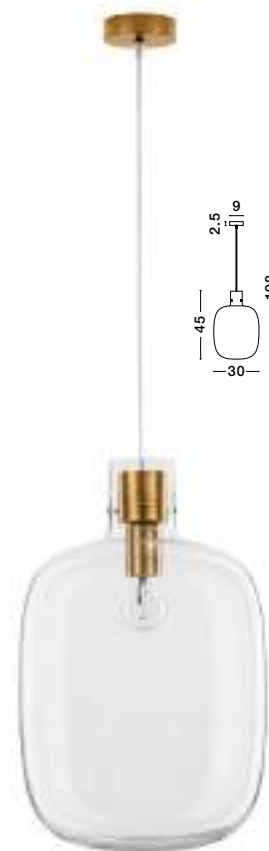

CINZIA - 9236630
Clear Glass
White Cord
Brass Gold Metal
LED E27 1x12 Watt 230 Volt
IP20 Bulb Excluded
D: 30 H1: 45 H2: 198 cm