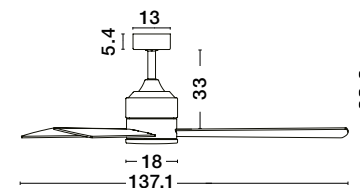

Reversible Blades

AXEL . 9952340

Stainless Steel
White Acrylic
LED 18 Watt 230 Volt
1080Lm 3000K-6500K IP20
D: 18 H: 2.5 cm

Comparable with:
9952345, 9952350, 9952355

FAN SPECIFICATIONS

Product Nm.	Body Material	Blades Material	Product Size	Speed	Length of Each Blade	Motor Type	Watt (max.)	Power Supply	Airflow (CFM)	RPM	Noise Level	Net Weight	Blade Sweep	Summer/Winter Function	Light	Remote Control	Guarantee	Class
9952345	Stainless Aluminium	Teak & Walnut Plywood	D: 137.1 cm H: 38.2 cm	6 Speed Remote	52"	DC	38W	AC220-240V	5041	205	N/A	5,1 Kg	N/A	✓	✓	✓	2 Years Light & control 10 Years motor	I
9952350	Black Aluminium	Black & Walnut Plywood	D: 137.1 cm H: 38.2 cm	6 Speed Remote	52"	DC	38W	AC220-240V	5041	205	N/A	5,1 Kg	N/A	✓	✓	✓	2 Years Light & control 10 Years motor	I
9952355	White Aluminium	White & Oak Plywood	D: 137.1 cm H: 38.2 cm	6 Speed Remote	52"	DC	38W	AC220-240V	5041	205	N/A	5,1 Kg	N/A	✓	✓	✓	2 Years Light & control 10 Years motor	I