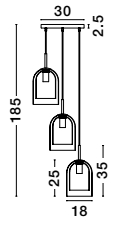

VELOR - 9236735
Double Layered Dark
Champagne Glass
Black Cord
Black Metal Base
LED E27 3x12 Watt 230 Volt
IP20 Bulb Excluded
D: 30 H: 185 cm