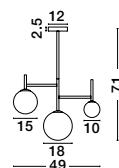

LICATO - 9043305

Opal Glass
Sandy Black Aluminium
LED G9 3x5 Watt 230 Volt
IP20 Bulb Excluded
L: 49 H: 71 cm