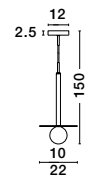

PIELO - 9043306

Sandy Black Metal
Opal Glass
LED G9 Watt 1x5 Watt
230 Volt IP20 Bulb Excluded
D: 22 H: 55 H2: 150 cm