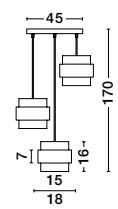

SIANNA - 9236372
Smoke Glass
Brass Gold Metal
LED E27 3x12 Watt 230 Volt
IP20 Bulb Excluded
D: 45 H: 170 cm