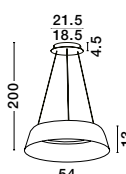

ALBA - 9345657
Dimmable
Sandy White Aluminium Outside
Champaign Gold Inside
LED 50 Watt 230V
2196Lm 3000K IP20
D: 54 H: 200 cm