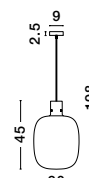

CINZIA - 9236630
Clear Glass
White Cord
Brass Gold Metal
LED E27 1x12 Watt 230 Volt
IP20 Bulb Excluded
D: 30 H1: 45 H2: 198 cm