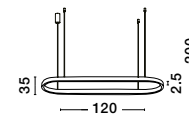

CUPPE . 9345624
Dimmable
Sandy Black Aluminum
& Acrylic
LED 58 Watt 230 Volt
3248Lm 3000K IP20
L: 120 W: 35 H: 200 cm

CUPPE . 9345625
Dimmable
Sandy Black Aluminum
& Acrylic
LED 58 Watt 230 Volt
3944Lm 3000K IP20
L: 120 W:35 H: 200 cm