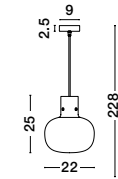

CINZIA - 9236600
Clear Glass
White Cord
Brass Gold Metal
LED E27 1x12 Watt 230 Volt
IP20 Bulb Excluded
D: 22 H1: 25 H2: 228 cm