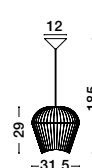

BREDO . 9586512

Black Aluminium
Black Fabric Wire & Base
LED E27 1x12 Watt 230 Volt
IP20 Bulb Excluded
D: 31.5 H: 29 H2: 185 cm