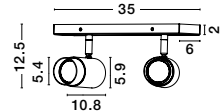

POGNO - 9111434
Sandy black & Gold Aluminium
LED GU10 2x10 Watt IP20
220-240 Volt Bulb Excluded
L: 35 W: 6 H: 14 cm