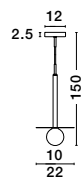

PIELO . 9043311

Brass Gold Metal
Opal Glass
LED G9 Watt 1x5 Watt
230 Volt IP20 Bulb Excluded
D: 22 H: 55 H2: 150 cm