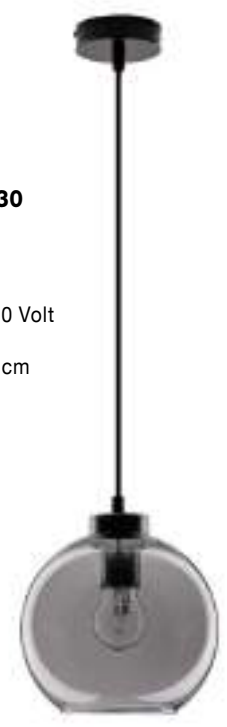

PALMER - 9241130
Smoky Glass
Black Cord
Black Metal Base
LED E27 1x12 Watt 230 Volt
IP20 Bulb Excluded
D: 20 H1: 17.4 H2: 220 cm