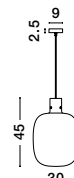

CINZIA - 9236500

Smoky Glass
Black Cord
Black Metal Base
LED E27 1x12 Watt 230 Volt
IP20 Bulb Excluded
D: 30 H: 45 H₂: 248 cm