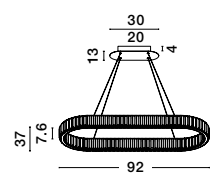

AURELIA - 9333073
Dimmable
Gold Metal & Crystal
LED 48W 230 Volt
4505Lm 3500K
IP20 Class I
L: 92 W: 37 H: 150 cm