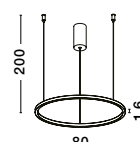

TARQUIN - 9345607

Brushed Champagne Silver
Aluminum & Acrylic
LED 48 Watt 230 Volt
2592Lm 3000K IP20
D: 80 H: 200 cm