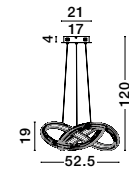

Medora

**MEDORA - 9748157**  
Dimmable  
Brass Gold Aluminium  
& Acrylic  
LED 42 Watt 230 Volt  
3400Lm 3000K IP20  
D: 75.5 H: 120 cm  
LED WARM WHITE DRIVER INCL.

**MEDORA - 9748155**  
Dimmable  
Brass Gold Aluminium  
& Acrylic  
LED 41.5 Watt 230 Volt  
3600Lm 3000K IP20  
D: 52.5 H: 120 cm  
LED WARM WHITE DRIVER INCL.