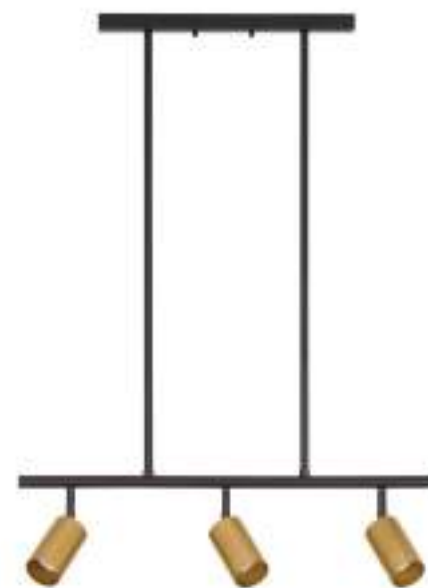

POGNO - 9111458
Black & Gold Aluminium
LED GU10 3x10 Watt IP20
230 Volt Bulb Excluded
L: 72 H: 87.5 cm