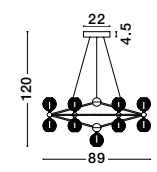

BELINDA - 9695400

Dimmable
Black Aluminium
& Acrylic
LED 52 Watt 230V
2983.57Lm 3200K IP20
D: 89 H: 120 cm