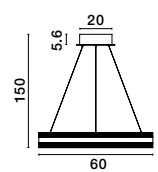

LED WARM WHITE DRIVER INCL