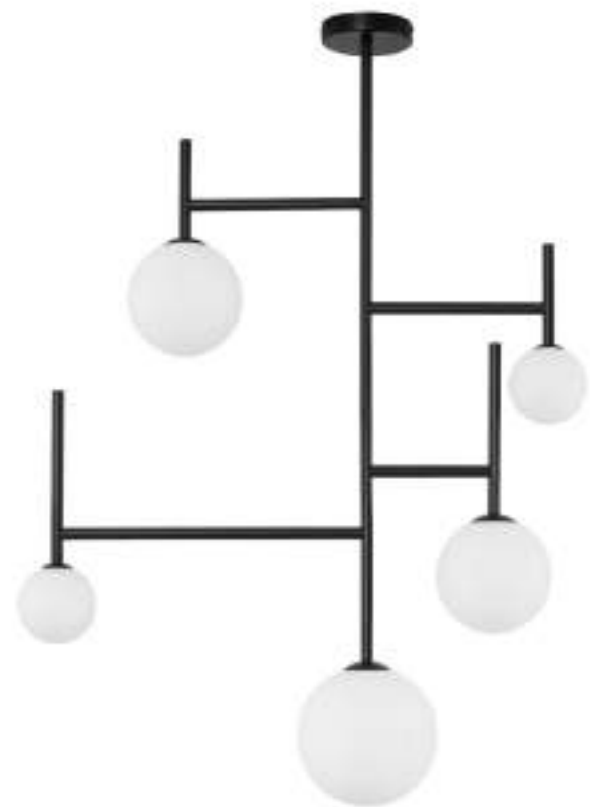

LICATO - 9043304

Opal Glass
Sandy Black Aluminium
LED G9 5x5 Watt 230 Volt
IP20 Bulb Excluded
L: 73 H: 100 cm

LICATO - 9043305

Opal Glass
Sandy Black Aluminium
LED G9 3x5 Watt 230 Volt
IP20 Bulb Excluded
L: 49 H: 71 cm