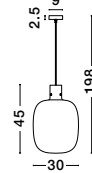

**CINZIA - 9236610**  
 Clear Glass  
 White Cord  
 Brass Gold Metal  
 LED E27 3x12 Watt 230 Volt  
 IP20 Bulb Excluded  
 D: 30 H: 178 cm

**CINZIA - 9236640**

Champagne Glass  
White Cord  
Brass Gold Metal  
LED E27 1x12 Watt 230 Volt  
IP20 Bulb Excluded  
D: 30 H1: 45 H2: 198 cm