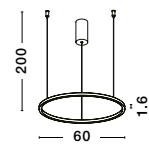

TARQUIN - 9345602

Dimmable

Brushed Gold Aluminum
& Acrylic
LED 36 Watt 230 Volt
1980Lm 3000K IP20
D: 60 H: 200 cm