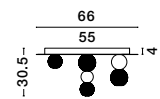

BRILLE . 9695600

Dimmable
Gold Aluminium
& Acrylic
LED 32 Watt 230V
2349Lm 3200K IP20
D: 66 H: 30.5 cm