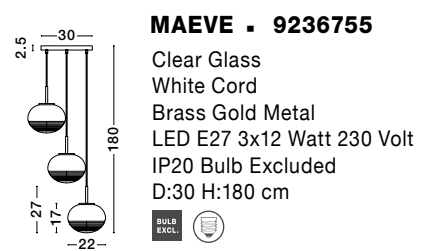

**IRVINE . 9241180**

Clear Glass  
Black Cord  
Brass Gold Metal  
LED E27 4x12 Watt 230 Volt  
IP20 Bulb Excluded  
L: 97.5 H1: 30.3 H2: 155 cm

**IRVINE . 9241170**

Clear Glass  
Black Cord  
Brass Gold Metal  
LED E27 1x12 Watt 230 Volt  
IP20 Bulb Excluded  
D: 20 H1: 30.3 H2: 230 cm

**IRVINE . 9241160**

Clear Glass  
Black Cord  
Brass Gold Metal  
LED E27 1x12 Watt 230 Volt  
IP20 Bulb Excluded  
D: 15.5 H1: 53 H2: 255 cm

**MAEVE • 9236755**  
 Clear Glass  
 White Cord  
 Brass Gold Metal  
 LED E27 3x12 Watt 230 Volt  
 IP20 Bulb Excluded  
 D:30 H:180 cm