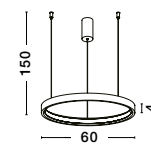

PERRINE - 9345619

Brushed Gold Aluminium & Acrylic
LED 42 Watt 230 Volt
1512Lm 3000K IP20
D: 60 H: 150 cm