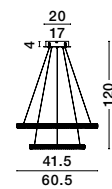

LED WARM WHITE DRIVER INCL.

**GINEVRA - 9748160**  
Dimmable  
Sandy black Aluminium  
& Acrylic  
LED 56 Watt 230 Volt  
3750Lm 3000K IP20  
D: 57 H: 120 cm

LED WARM WHITE DRIVER INCL.

**GINEVRA - 9748159**  
 Dimmable  
 Sandy black Aluminium  
 & Acrylic  
 LED 54 Watt 230 Volt  
 3350Lm 3000K IP20  
 D: 41.5 D<sub>2</sub>: 60.5 H: 120 cm