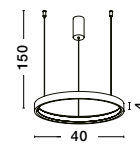

PERRINE - 9345615

Brushed Gold Aluminium & Acrylic
LED 30 Watt 230 Volt
1080Lm 3000K IP20
D: 40 H: 150 cm