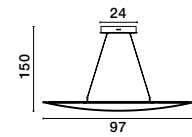

AGOS - 9054450
Dimmable
Gold Aluminium
& Acrylic
LED 31 Watt 230 Volt
2156Lm 3000K IP20
L: 97 W: 67 H: 150 cm

LED DIMMABLE WARM WHITE DRIVER INCL.