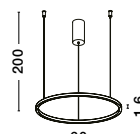

TARQUIN - 9345603

Dimmable
Brushed Champagne Silver
Aluminum & Acrylic
LED 36 Watt 230 Volt
1980Lm 3000K IP20
D: 60 H: 200 cm