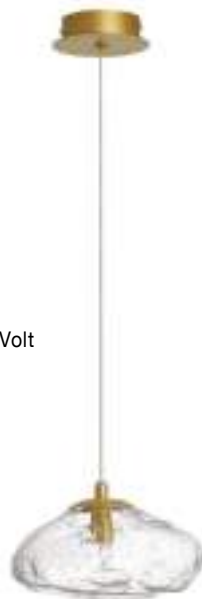

KING - 9006046
Brass Gold Metal
Blown Clear Glass
LED G9 1x5 Watt 230 Volt
IP20 Bulb Excluded
D: 20 H: 200 cm