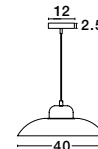

VICTORIA - 9104261

Blue & White Aluminium
White PVC Wire
LED E27 1x12 Watt 230 Volt
IP20 Bulb Excluded
D: 40 H1: 18 H2: 120 cm