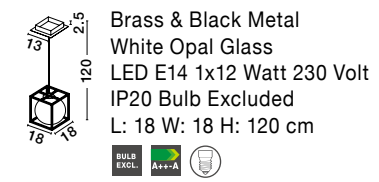

JULIET - 9206401

Brass & Black Metal
White Opal Glass
LED E14 1x12 Watt 230 Volt
IP20 Bulb Excluded
L: 18 W: 18 H: 120 cm