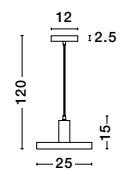

GARNI - 9417050

Gold Metal
Outside & Inside
Black PVC Wire
LED E27 1x12 Watt 230 Volt
IP20 Bulb Excluded
D: 25 H: 15 H₂: 120 cm