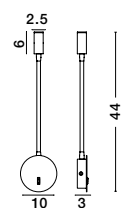

JACO - 8140322

Black Aluminium
Adjustable
Switch On/Off
LED Samsung 3 Watt
190Lm 3000K IP20
L: 10 W: 3 H: 44 cm