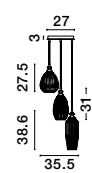

GL 90661021

ZARLEY - 9066102

Brass Metal
Champagne Glass
LED E27 1x12 Watt 230 Volt
IP20 Bulb Excluded
D: 18 H: 120 cm

GL 90661013

ZARLEY - 9066031

Chrome Metal
Smoky Gray Glass
LED E27 3x12 Watt 230 Volt
IP20 Bulb Excluded
D: 35.5 H: 120 cm