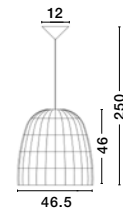

DESTIN - 9586671
Gray Rattan
Black Fabric Wire & Base
LED E27 1x12 Watt 230 Volt
IP20 Bulb Excluded
D: 46.5 H1: 46 H2: 250 cm