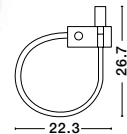

GENEVA - 8126581

White Aluminium
Adjustable
Switch On/Off
LED Samsung 3 Watt
190Lm 3000K IP20
L: 22.3 W: 4.8 H: 26.7 cm