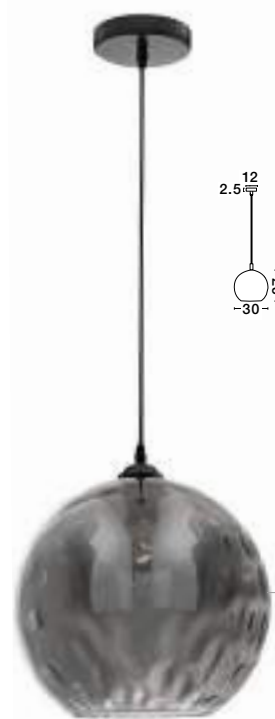

GL 84364111

JERARDO - 8436411

Smoke Glass with Bubbles
Inside
Black Metal
LED E27 1x12 Watt 230 Volt
IP20 Bulb Excluded
D: 30 H1: 27 H2: 140 cm