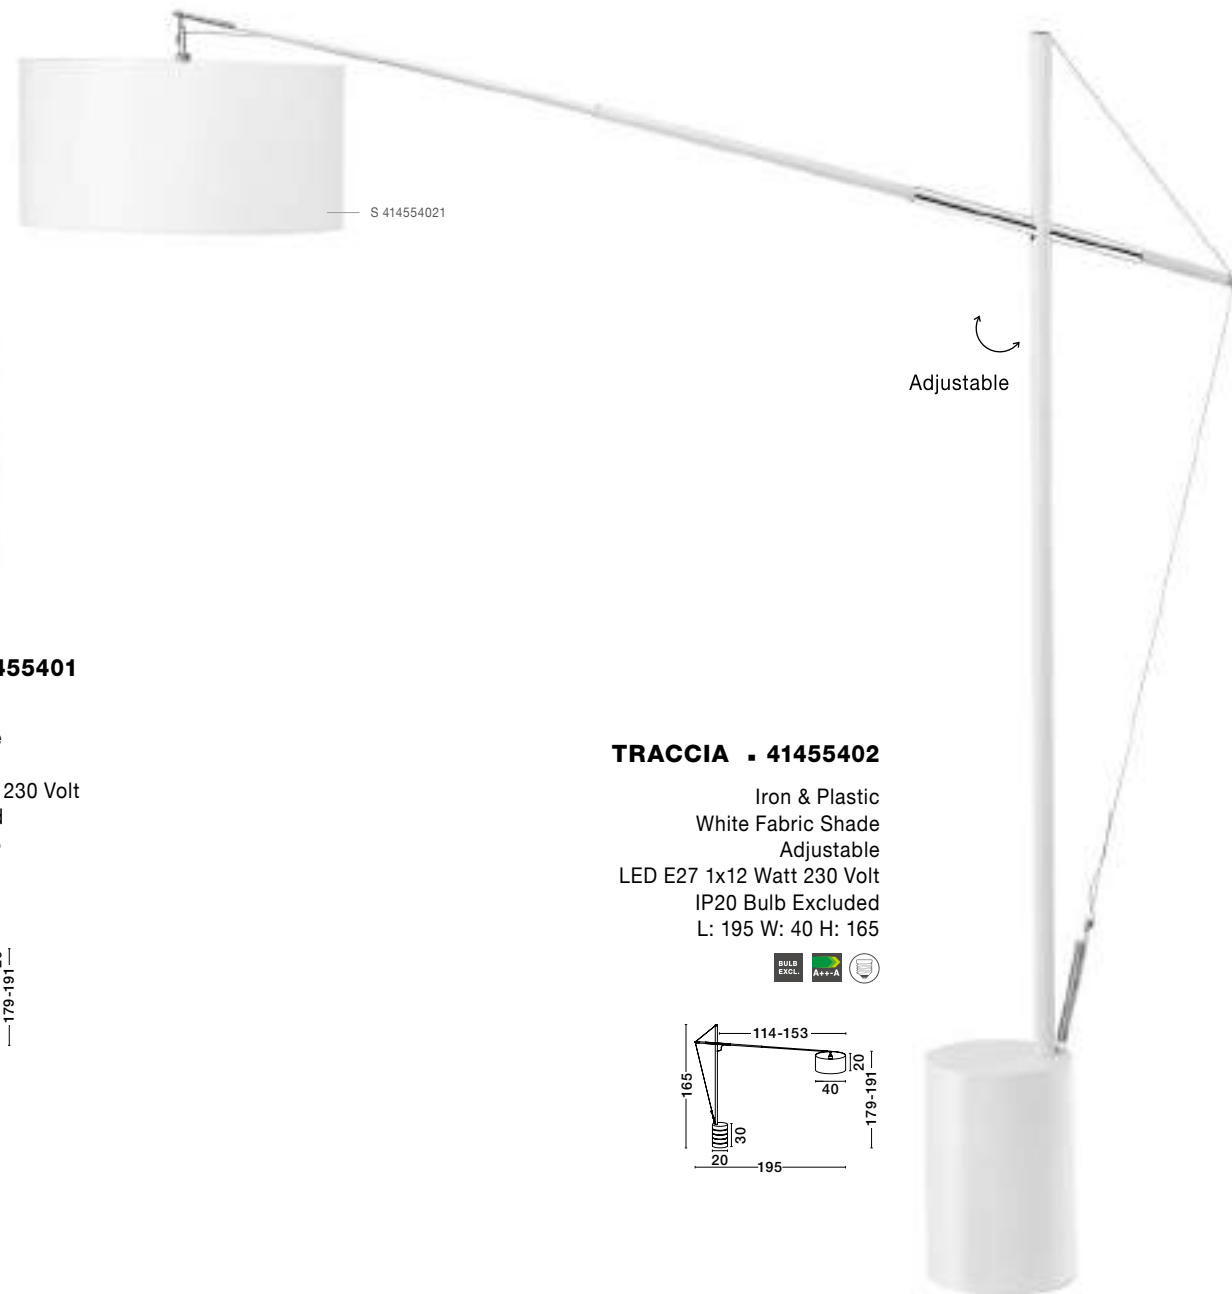

Adjustable

S 414554021

TRACCIA - 41455401

Iron & Plastic
Black Fabric Shade
Adjustable
LED E27 1x12 Watt 230 Volt
IP20 Bulb Excluded
L: 195 W: 40 H: 165

TRACCIA - 41455402

Iron & Plastic
White Fabric Shade
Adjustable
LED E27 1x12 Watt 230 Volt
IP20 Bulb Excluded
L: 195 W: 40 H: 165