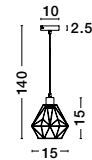

ISABELLA - 8801502

Brass Metal
Black Fabric Wire
LED E27 1x12 Watt 230 Volt
IP20 Bulb Excluded
D: 15 H1: 15 H2: 120 cm