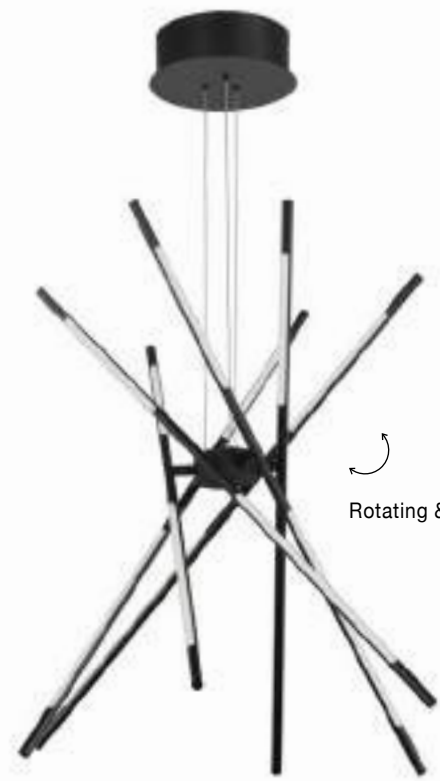

Rotating & Adjustable

RACCIO - 9180761

Dimmable

Black Metal & Acrylic
LED 30 Watt 230 Volt
2100Lm 3000K IP20
L: 84 W: 77 H: 25.5 cm

Rotating & Adjustable

RACCIO - 9180723

Dimmable

Black Metal & Acrylic
LED 9.2 Watt 230 Volt
560Lm 3000K IP20
L: 74 W: 12 H: 14 cm

Rotating & Adjustable

RACCIO - 9180724

Dimmable

Black Metal & Acrylic
LED 6.8 Watt 230 Volt
280Lm 3000K IP20
L: 36.5 W: 12 H: 40 cm

RACCIO - 9180783

Dimmable

Black Metal & Acrylic
LED 56 Watt 230 Volt
4200Lm 3000K IP20
D: 85 H: 120 cm
Included Remote Control