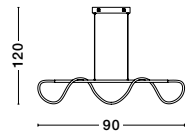

ALSO YOU CAN DO

CERELIA - 9082095

Brass Gold Metal & Fiber braided Silicone Tube
LED 17.7 Watt 230 Volt
1146Lm 3000K IP20
L: 65 H: 30 cm

TIRIAC - 9548103

Dimmable

Gold Aluminium & Acrylic
LED 29 Watt 230 Volt
3145Lm 3000K IP20
L: 90 W: 20 H: 120 cm