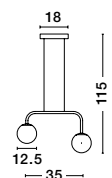

JOLINE - 9919602

Sandy Black Metal & Aluminium
White Opal Glass
LED 16 Watt 240 Volt
1030Lm 3200K IP20
L: 35 W: 12.5 H: 115 cm