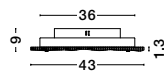

WING . 9624221

White Metal & Glass
LED 30 Watt 230 Volt
1800Lm 3000K IP20
D: 43 H: 9 cm