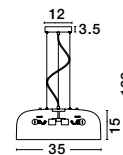

PERLETO - 826802

Metal & Acrylic Diffuser
Steel Gray Outside
Matt White Inside
Black Fabric Wire
LED E27 2x12 Watt 230 Volt
IP20 Bulb Excluded
D: 35 H1: 15 H2: 133 cm

ET 8268061

PERLETO - 926812

Metal & Acrylic Diffuser
Gold Leaf Outside
Matt White Inside
LED E27 2x12 Watt 230 Volt
IP20 Bulb Excluded
D: 35 H1: 15 H2: 133 cm