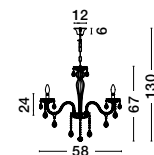

VENEZIA - 536801

Chrome Aluminium Glass & K9 Crystals
LED E14 5x5 Watt 230 Volt
IP20 Bulb Excluded
D: 58 H1: 67 H2: 130 cm