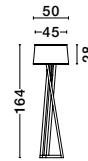

SALINO - 9145071

Ivory Fabric Shade
Brown Fabric Wire
Natural Wood
LED E27 1x12 Watt 230 Volt
IP20 Bulb Excluded
D: 50 H: 28 H_z: 164 cm