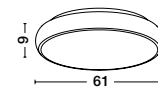

GAP - 8100986

Black Aluminium
Acrylic Diffuser
LED 62 Watt 230 Volt
3410Lm 3000K IP20
D: 61 H: 9 cm