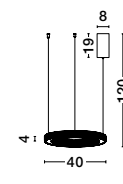

Antique Gold Brass
Aluminium & Acrylic
LED 40 Watt 230 Volt
2139Lm 3000K IP20
D: 40 H: 120 cm