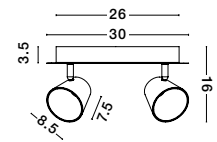

BIAGIO - 9155362

Sandy White Metal
LED 2x6 Watt 230 Volt
620Lm 3000K IP20
L: 30 W: 8 H: 16 cm