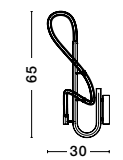

CERELIA - 9082095

Brass Gold Metal & Fiber braided Silicone Tube
LED 17.7 Watt 230 Volt
1146Lm 3000K IP20
L: 65 H: 30 cm