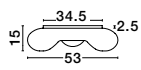

GL 6204411

PRESSED - 620441

Opal Glass
Chrome Metal
LED E27 3x12 Watt 230 Volt
IP20 Bulb Excluded
D: 42 H: 14 cm

GL 510114011

BIANCO - 51011402

Opal Glass
 Chrome Metal
 LED E27 4x12 Watt 230 Volt
 IP20 Bulb Excluded
 D: 53 H: 15 cm