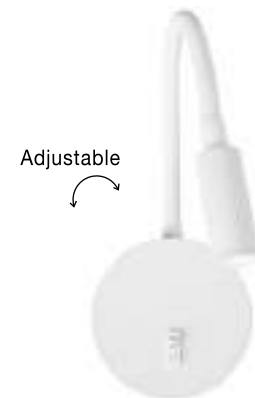

JACO - 8140321

White Aluminium
Adjustable
Switch On/Off
LED Samsung 3 Watt
190Lm 3000K IP20
L: 10 W: 3 H: 44 cm