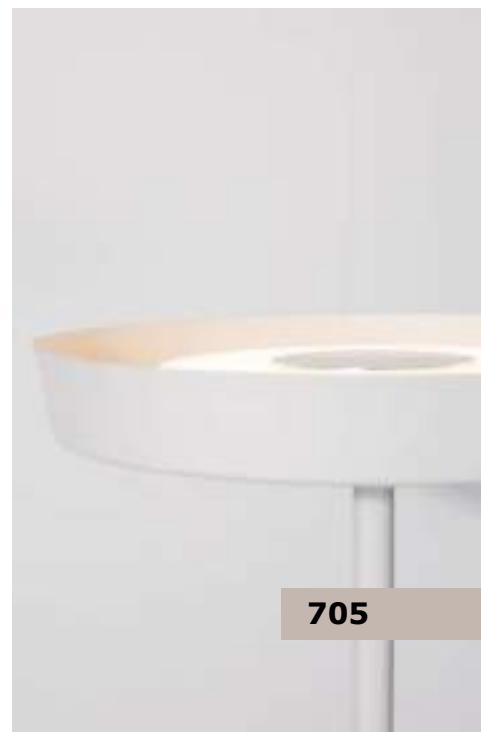

ALSO YOU CAN DO

VITI - 9155181

Dimmable

Sandy White Aluminium & Acrylic
LED 18 Watt 230 Volt
1300Lm 3000K IP20
D: 30 W: 30 H: 170 cm

ALSO YOU CAN DO

VITI - 9155182

Dimmable

Sandy Black Aluminium & Acrylic
LED 18 Watt 230 Volt
1300Lm 3000K IP20
D: 30 W: 30 H: 170 cm