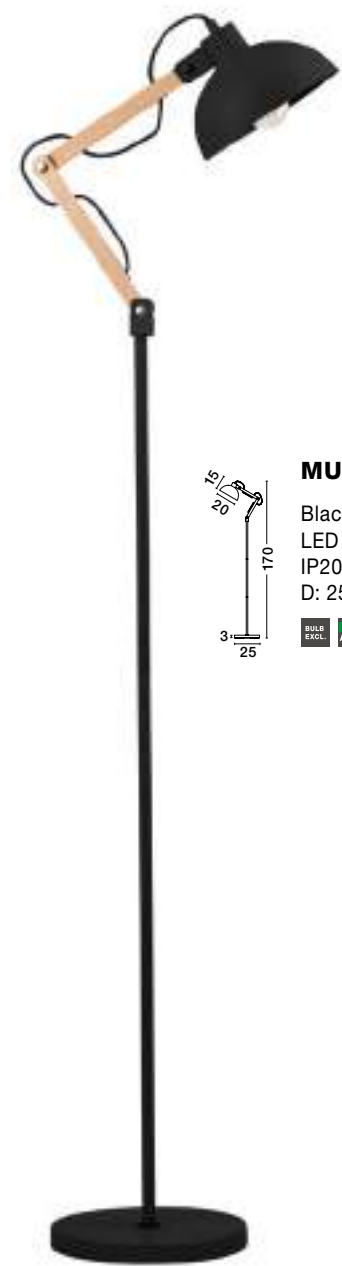

MUTANTI - 6713402

Black Metal & Natural Wood
LED E27 1x12 Watt 230 Volt
IP20 Bulb Excluded
D: 25 H: 170 cm