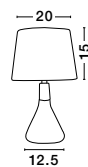

MONTES - 7605168

Brass Metal & Natural Wood
Sand White Fabric Shade
LED E14 1x5 Watt 230 Volt
IP20 Bulb Excluded
D: 20 H1: 15 H2: 33.5 cm