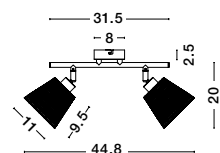

SION - 9155422

Sandy White Metal
Sandy White Cord
LED E14 2x5 Watt 230 Volt
IP20 Bulb Excluded
L: 31.5 W: 11 H: 20 cm