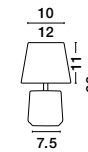

Chrome & White Metal
Sand White Fabric Shade
LED E14 1x5 Watt 230 Volt
IP20 Bulb Excluded
D: 12 H: 22 cm

ALICIA - 8805202