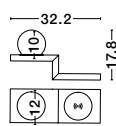

ROOM - 9183311

White Aluminium & Opal Glass
Switch On/Off
LED Samsung 6 Watt 230 Volt
360Lm 3000K IP20
L: 32.2 W: 12 H: 17.8 cm