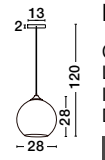

BENNETT - 9332901

Chrome Glass & Metal
LED E27 1x12 Watt 230 Volt
IP20 Bulb Excluded
D: 28 H: 28 H2: 120 cm