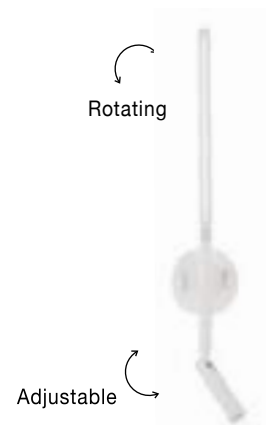

HANDY - 9182811
Sandy White Aluminium & Acrylic
Adjustable/Rotating - Switch On/Off
LED Samsung 230 Volt 3000K
Backlight 6 Watt 310Lm
Reader 3 Watt 210Lm IP20
L: 2 W: 13.65 H: 55 cm