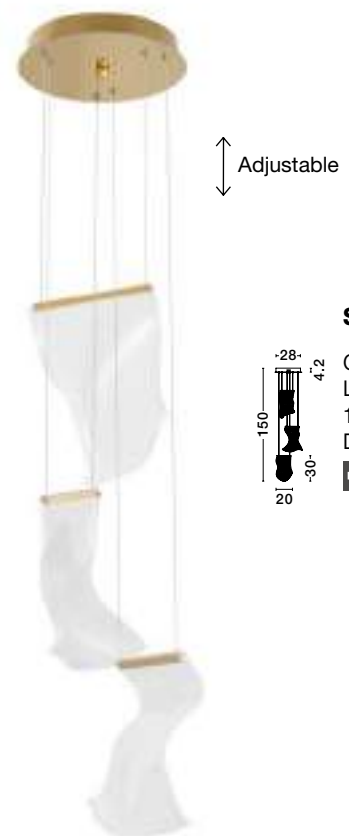

Adjustable

SIDERNO - 9054441

Gold Aluminium & Acrylic
LED 16 Watt 230 Volt
1190Lm 3000K IP20
D: 28 H: 150 cm