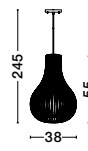

GL 61004021

CHIARA - 6100402

Chrome Aluminium
Clear Glass
LED E27 3x12 Watt 230 Volt
IP20 Bulb Excluded
D: 40 H: 20 H₂: 100 cm

SOHO - 9138061

Natural Wood
Brown Fabric Cable
Solid Wood Canopy
LED E27 1x12 Watt 230 Volt
IP20 Bulb Excluded
D: 38 H1: 55 H2: 245 cm