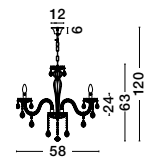

MOZART - 51231402

Chrome Aluminium
Glass & K9 Crystal
LED E14 5x5 Watt 230 Volt
IP20 Bulb Excluded
D: 58 H1: 63 H2: 120 cm