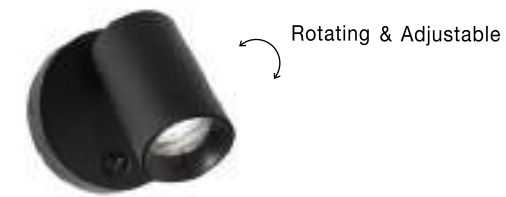

NET - 9011922

Sandy Black Aluminium
Switch On/Off
LED GU10 1x10 Watt IP20
220-240 Volt Bulb Excluded
D: 5.7 H: 9 H₂: 10.5 cm