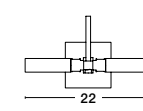

DRITTO - 6310661

Clear Glass
Satin Nickel Metal
LED G9 2x5 Watt 230 Volt
IP44 Bulb Excluded
L: 22 W: 12 H: 18 cm