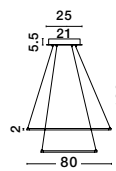

FERROL - 6265003
Dimmable

Coffee Brown Aluminium & Acrylic Adjustable
LED 85 Watt 230 Volt
4500Lm 3000K IP20
D: 80 H: 130 cm