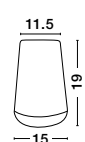

MARCO - 9014065

White Metal
Natural Wood
LED E27 1x12 Watt 230 Volt
IP20 Bulb Excluded
D: 15 H: 19 cm