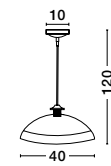

BENITO - 9112141

White & Gold
Crackle Glass
LED E27 1x12 Watt 230 Volt
IP20 Bulb Excluded
D: 40 H: 120 cm