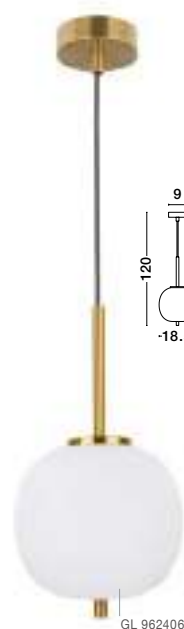

GL 96240611

LATO . 9624061

Opal Glass
Antique Brass Metal
Black Fabric Wire
LED E27 1x12 Watt 230 Volt
IP20 Bulb Excluded
D: 30 H: 23 H₂: 120 cm

GL 96240621

LATO . 9624062

Opal Glass
Antique Brass Metal
Black Fabric Wire
LED E27 1x12 Watt 230 Volt
IP20 Bulb Excluded
D: 22 H: 40 H₂: 120 cm

GL 96240631

LATO . 9624063

Opal Glass
Antique Brass Metal
Black Fabric Wire
LED E27 1x12 Watt 230 Volt
IP20 Bulb Excluded
D: 27 H: 40 H₂: 120 cm

GL 96240641

LATO . 9624064

Opal Glass
Antique Brass Metal
Black Fabric Wire
LED E14 1x5 Watt 230 Volt
IP20 Bulb Excluded
D: 18.5 H: 17.2 H₂: 120 cm

GL 96240651

LATO . 9624065

Opal Glass
Antique Brass Metal
Black Fabric Wire
LED E14 1x5 Watt 230 Volt
IP20 Bulb Excluded
D: 16.5 H: 20 H₂: 120 cm

GL 96240661

LATO . 9624066

Opal Glass
Antique Brass Metal
Black Fabric Wire
LED E14 1x5 Watt 230 Volt
IP20 Bulb Excluded
D: 15.8 H: 23 H₂: 120 cm