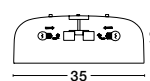

ET 8268061

PERLETO - 926811

Metal & Acrylic Diffuser
 Gold Leaf Outside
 Matt White Inside
 LED E27 2x10 Watt 230 Volt
 IP20 Bulb Excluded
 D: 35 H: 13 cm

ET 8268061

PERLETO - 826808

Metal & Acrylic Diffuser
 Coffee Brown Outside
 Matt White Inside
 LED E27 2x10 Watt 230 Volt
 IP20 Bulb Excluded
 D: 35 H: 13 cm