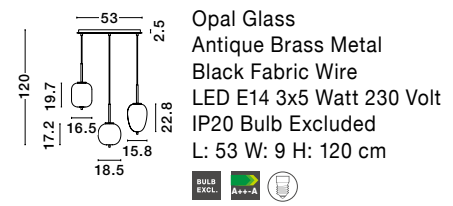

LATO . 9624067

Opal Glass
Antique Brass Metal
Black Fabric Wire
LED E14 3x5 Watt 230 Volt
IP20 Bulb Excluded
L: 53 W: 9 H: 120 cm