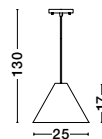

WERA - 9125062

Dark Walnut Wood colour
Dark Brown Fabric Cable
Solid Wood Canopy
LED E27 1x12 Watt 230 Volt
IP20 Bulb Excluded
D: 25 H1: 17 H2: 130 cm