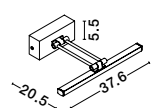

MARNELL - 9117301

Antique Brass Metal & Acrylic
LED 12 Watt 230 Volt
801Lm 3000K IP20
L: 37.6 W: 20.5 H: 5.5 cm