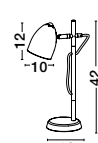

ALINA - 8808401

Black Metal & Natural Wood
LED E27 1x12 Watt 230 Volt
IP20 Bulb Excluded
D: 13 H: 42 cm