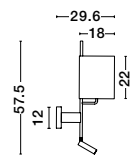

YAMA - 9180512

Black Fabric Shade
& Black Aluminium
Adjustable - Switch On/Off
LED Samsung 3 Watt
210Lm 3000K
LED E27 1x12 Watt 230 Volt
IP20 Bulb Excluded
D: 18 W: 29.6 H: 57.5 cm