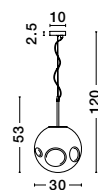

MAYAN • 9988105

Matt Black Metal
Copper Glass
LED E27 1x12 Watt 230 Volt
IP20 Bulb Excluded
D: 30 H1: 53 H2: 120 cm