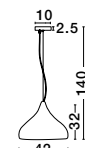

BENICIO - 8809102
White Metal
White Fabric Wire
LED E27 1x12 Watt 230 Volt
IP20 Bulb Excluded
D: 42 H1: 32 H2: 140 cm