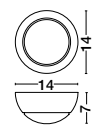

ODIN - 910162

Black Aluminium
Adjustable
LED 5 Watt 230 Volt
247Lm 3000K IP20
D: 14 W: 7 H: 14 cm