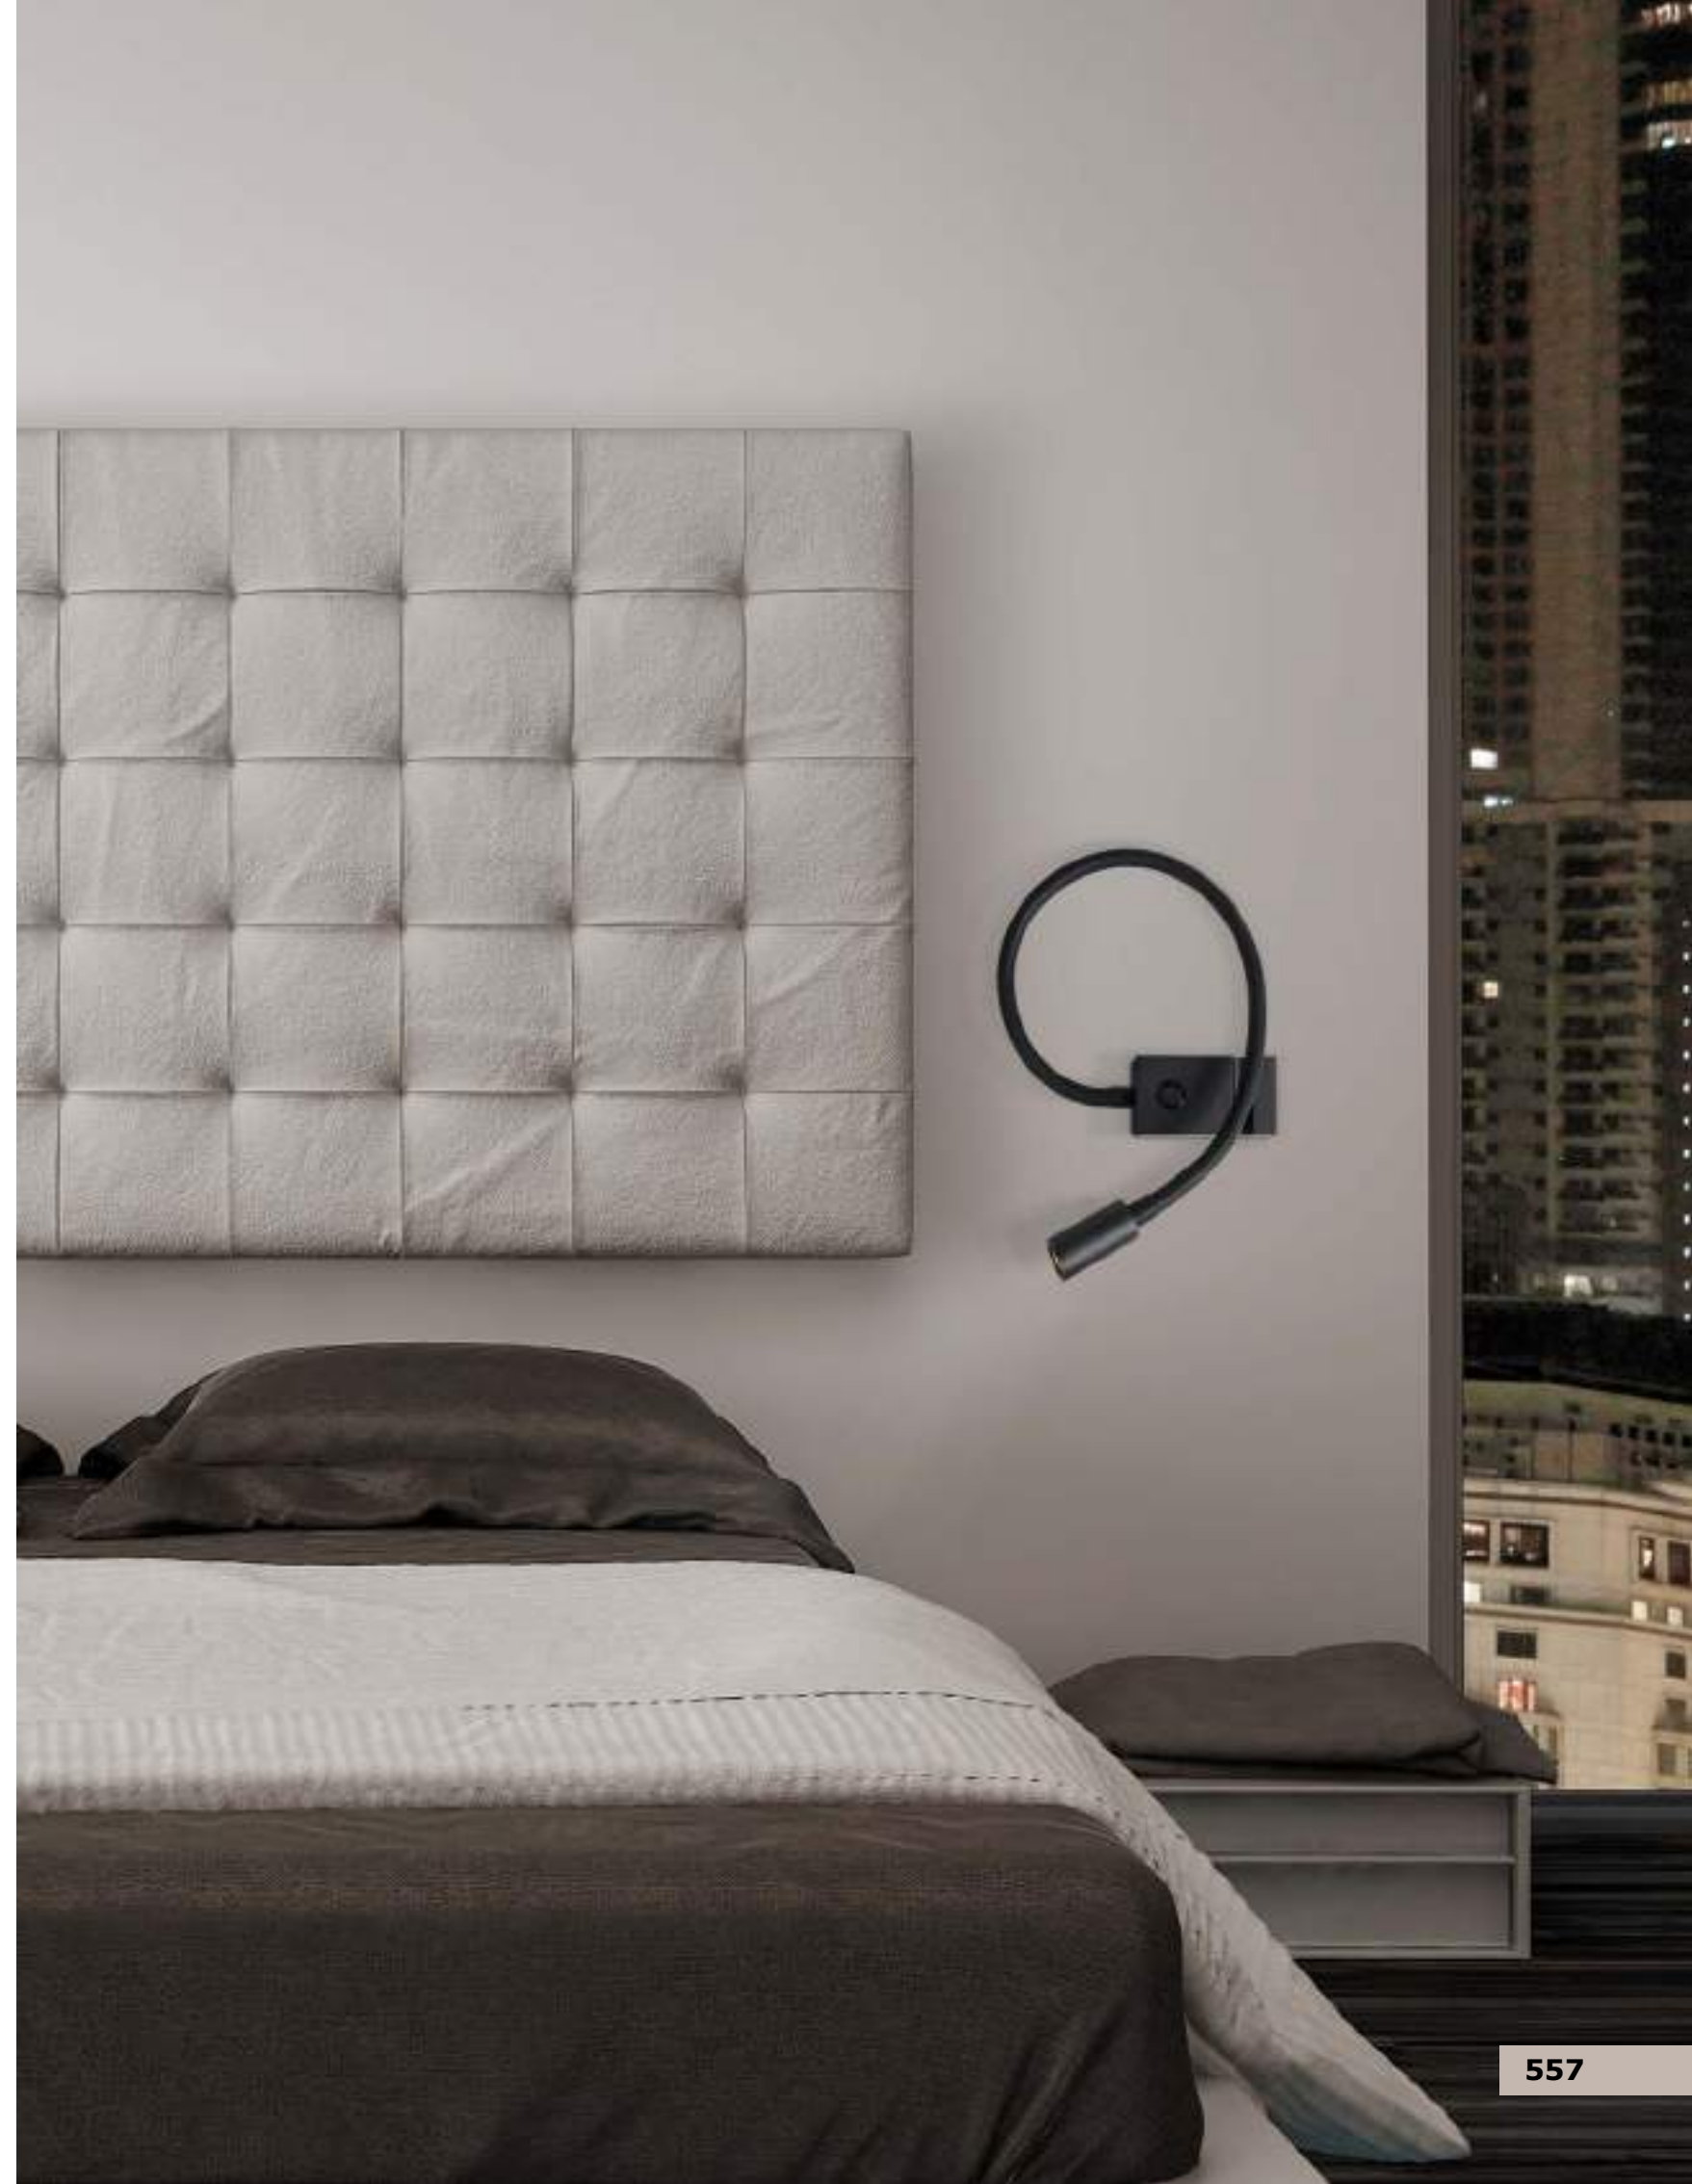

JACO - 8140322

Black Aluminium
Adjustable
Switch On/Off
LED Samsung 3 Watt
190Lm 3000K IP20
L: 10 W: 3 H: 44 cm