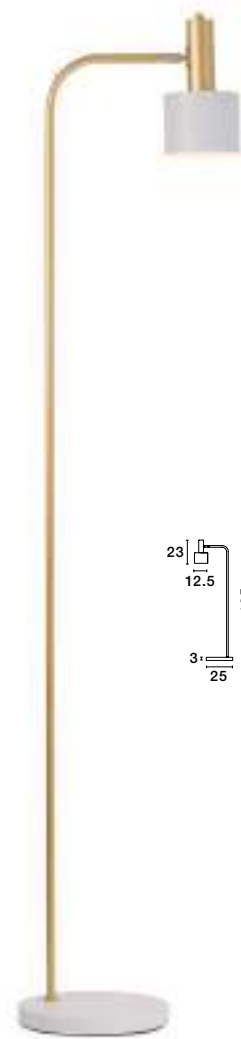

PAZ - 9426653

23
12.5
165
3
25
Gold Metal
White Metal Shade
White Base
LED E27 1x12 Watt 230 Volt
IP20 Bulb Excluded
D: 12.5 H: 165 cm

PAZ - 9426652

23
12.5
60
3
15
Gold Metal
Mint Metal Shade
White Base
LED E27 1x12 Watt 230 Volt
IP20 Bulb Excluded
D: 12.5 H: 60 cm

PAZ - 9426651

23
12.5
60
3
15
Gold Metal
White Metal Shade
White Base
LED E27 1x12 Watt 230 Volt
IP20 Bulb Excluded
D: 12.5 H: 60 cm