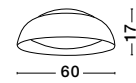

LONDON - 86008
Dimmable

Black Aluminium Outside
Cooper Inside & Acrylic
LED 40 Watt 230 Volt
2400Lm 3000K IP20
D: 60 H: 17 cm