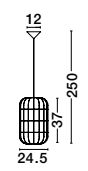

AURORA - 9587161
Natural Rattan
Black Fabric Wire & Base
LED E27 1x12 Watt 230 Volt
IP20 Bulb Excluded
D: 24.5 H1: 37 H2: 250 cm