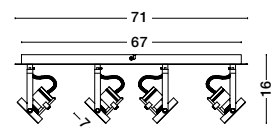

SALVA - 9155103

Sandy Black Metal
LED GU10 4x10 Watt 230 Volt
IP20 Bulb Excluded
L: 71 W: 19 H: 16 cm