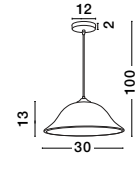

VINCA - 605804

Chrome Metal
Alabaster Glass
LED E27 1x12 Watt 230 Volt
IP20 Bulb Excluded
D: 30 H1: 13 H2: 100 cm

GL 6058041