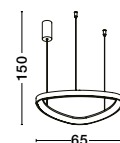

Sandy White Aluminium
& Acrylic
LED 48 Watt 230 Volt
2400Lm 3000K IP20
D: 65 H: 150 cm

Sandy Black Aluminium
& Acrylic
LED 48 Watt 230 Volt
2400Lm 3000K IP20
D: 65 H: 150 cm

Coffee Brown Aluminium
& Acrylic
LED 48 Watt 230 Volt
2400Lm 3000K IP20
D: 65 H: 150 cm