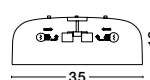

PERLETO - 826806

Metal & Acrylic Diffuser
Matt White Outside
Matt White Inside
LED E27 2x10 Watt 230 Volt
IP20 Bulb Excluded
D: 35 H: 13 cm