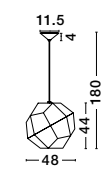

FOGGIA - 82148748

Gold Stainless Steel
Black Fabric Wire
LED E27 1x12 Watt 230 Volt
IP20 Bulb Excluded
D: 48 H: 44 H2: 180 cm