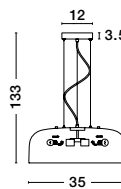

ET 8268061

PERLETO - 826803

Metal & Acrylic Diffuser
Matt Black Outside
Matt White Inside
Black Fabric Wire
LED E27 2x12 Watt 230 Volt
IP20 Bulb Excluded
D: 35 H1: 15 H2: 133 cm

ET 8268061

PERLETO - 826804

Metal & Acrylic Diffuser
Matt Coffee Brown Outside
Matt White Inside
Black Fabric Wire
LED E27 2x12 Watt 230 Volt
IP20 Bulb Excluded
D: 35 H1: 15 H2: 133 cm

ET 8268061

PERLETO - 826802

Metal & Acrylic Diffuser
Steel Gray Outside
Matt White Inside
Black Fabric Wire
LED E27 2x12 Watt 230 Volt
IP20 Bulb Excluded
D: 35 H1: 15 H2: 133 cm

ET 8268061

PERLETO - 926812

Metal & Acrylic Diffuser
Gold Leaf Outside
Matt White Inside
LED E27 2x12 Watt 230 Volt
IP20 Bulb Excluded
D: 35 H1: 15 H2: 133 cm

ET 8268061

PERLETO - 826801

Metal & Acrylic Diffuser
Matt White Outside & Inside
White Fabric Wire
LED E27 2x12 Watt 230 Volt
IP20 Bulb Excluded
D: 35 H1: 15 H2: 133 cm