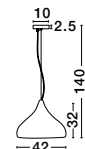

VOLCANO - 9077881

Metal & Acrylic Diffuser
Sandy Black Outside
Sandy White Inside
LED 33 Watt 230 Volt
1680Lm 3000K IP20
D: 45 H: 22 H2: 120 cm

ET 90778821

ET 90778821

VOLCANO - 9077882

Metal & Acrylic Diffuser
Sandy White Outside
Sandy White Inside
LED 33 Watt 230 Volt
1680Lm 3000K IP20
D: 45 H: 22 H2: 120 cm