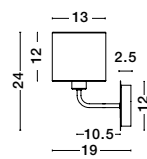

BITONTO - 9151401

Sandy Black Metal
Gray Fabric Shade
LED E14 1x5 Watt 230 Volt
IP20 Bulb Excluded
L: 24 W: 13 H: 19 cm