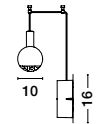

Rotating & Adjustable

9117001
Clear Glass & Glitter
snowglobe effect
D: 10 cm

**YOU CAN
MAKE YOUR
OWN
COMPOSITION**

BELAR - 9117002

Clear Glass & Acrylic
Brass Metal
LED 4.8 Watt 230 Volt
336Lm 3000K IP20
D: 10 W: 10 H: 300 cm