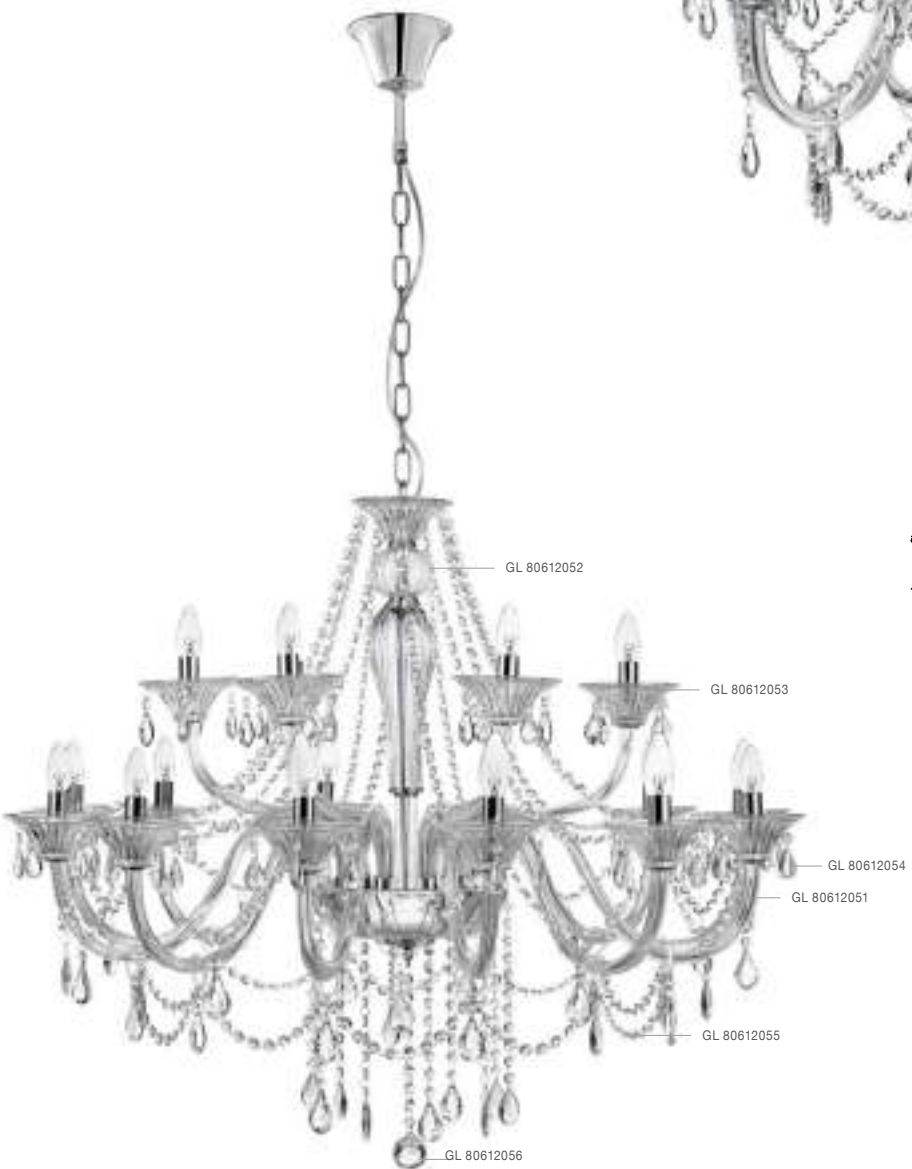

CONNOR - 8061203
Chrome Aluminium
Glass & K9 Crystal
LED E14 8x5 Watt 230 Volt
IP20 Bulb Excluded
D: 75 H1: 65 H2: 120 cm