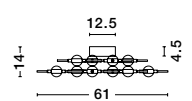

ATOMO - 9180610

Dimmable

Gold Metal & Acrylic
LED 10 x 2.4 Watt 230 Volt
1680Lm 3000K IP20
L: 61 W: 52 H: 14 cm