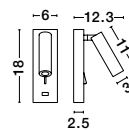

Adjustable

Adjustable

ECLIP - 9173281

White Aluminium
Adjustable Switch On/Off
USB Charger
LED Samsung 230 Volt 3000K
Backlight 6 Watt 310Lm
Reader 3 Watt 210Lm IP20
L: 15 W: 19.5 H: 50 cm

ECLIP - 9173282