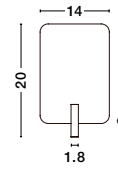

ZEN - 9018501

Sandy White Steel & Aluminium
Switch On/Off - USB Charger
LED 5 Watt + 1x3 Watt
230 Volt 3000K
400Lm + 150Lm IP20
L: 14 W: 7.5 H: 20 cm