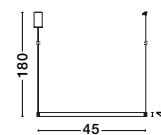

VEGAS - 86016808

Antique Brass
Aluminium & Acrylic
LED 18 Watt 230 Volt
1020Lm 3000K IP20
D: 45 H: 180 cm