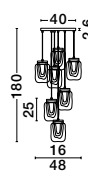

GRANI - 9160287

Dimmable

Brushed Gold Steel
Amber & Gold Glass
LED 7x4 Watt 230 Volt
826Lm 3000K IP20
D: 48 H: 180 cm