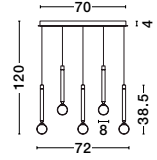

CAYO - 9157910

Opal Glass & Acrylic
Brass & Black Aluminium
LED 50 Watt 230 Volt
2400Lm 3000K IP20
L: 72 W: 20 H: 120 cm