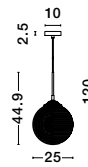

ATHENA - 9191210

Smoky Gray Glass
Matt Black Metal
LED E27 1x12 Watt 230 Volt
IP20 Bulb Excluded
D: 25 H: 120 cm