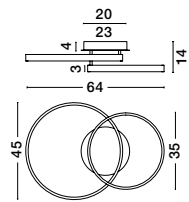

LEON . 8100282

Gold Leaf Aluminium & Acrylic
LED 44 Watt 230 Volt
2650Lm 3000K IP20
L: 64 W: 45 H: 14 cm

LEON . 9512110

Gold Leaf Aluminium & Acrylic
LED 28 Watt 230 Volt
1700Lm 3000K IP20
D: 29 H: 143 cm