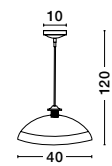

BENITO - 9112142

White & Silver
Crackle Glass
LED E27 1x12 Watt 230 Volt
IP20 Bulb Excluded
D: 40 H: 120 cm