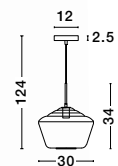

PRISMA - 9426733

Clear Glass
Gold Metal
LED E27 1x12 Watt 230 Volt
IP20 Bulb Excluded
D: 30 H: 34 H₂: 124 cm