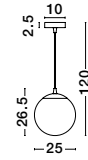

NAZIO - 9080252

Gradient Gold Glass
Chrome Aluminium
LED E27 1x12 Watt 230 Volt
IP20 Bulb Excluded
D: 25 H: 120 cm