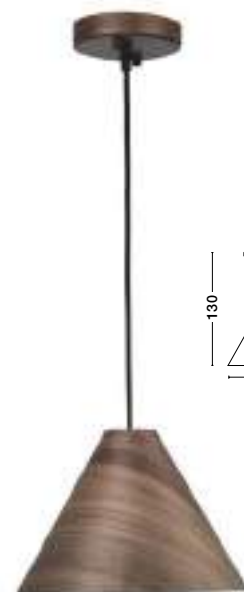

GL 61004021

CHIARA - 6100402

Chrome Aluminium
Clear Glass
LED E27 3x12 Watt 230 Volt
IP20 Bulb Excluded
D: 40 H: 20 H₂: 100 cm

SOHO - 9138061

Natural Wood
Brown Fabric Cable
Solid Wood Canopy
LED E27 1x12 Watt 230 Volt
IP20 Bulb Excluded
D: 38 H1: 55 H2: 245 cm