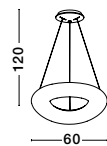

CIA - 9106246

Dimmable