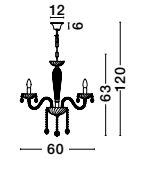

CONNOR - 8061202
Chrome Aluminium
Glass & K9 Crystal
LED E14 5x5 Watt 230 Volt
IP20 Bulb Excluded
D: 60 H1: 63 H2: 120 cm