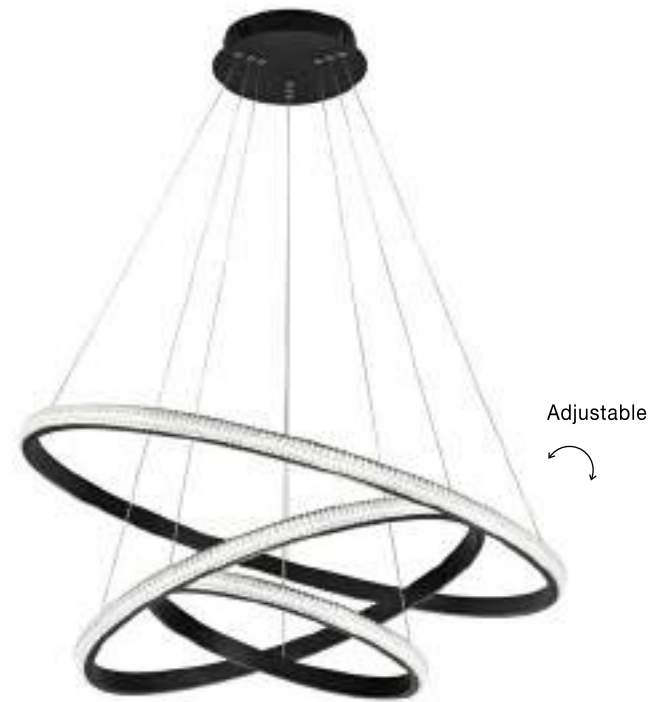

LED WARM WHITE A++ A DRIVER INCL

Adjustable

NAGER - 9481092

Dimmable

Sandy Black Aluminium
& Acrylic
LED 45 Watt 230 Volt
2737Lm 3000K IP20
D1: 67 D2: 47.5 H: 120 cm

Adjustable

NAGER - 9481093

Dimmable