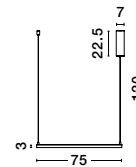

Inspiration

Style them in your own way!

See how it works

BE THE DESIGNER

ETERNA - 9990733

Dimmable

Sandy White Aluminium & Acrylic
LED 40 Watt 230 Volt
3000Lm 3000K IP20
L: 75 H: 120 cm

ETERNA - 9990731