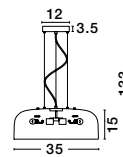

PERLETO - 826801

Metal & Acrylic Diffuser
Matt White Outside & Inside
White Fabric Wire
LED E27 2x12 Watt 230 Volt
IP20 Bulb Excluded
D: 35 H1: 15 H2: 133 cm