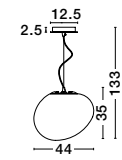

GL 510114011

BIANCO - 51011401

Opal White Glass
 Chrome Aluminium
 LED E27 4x12Watt 230 Volt
 IP20 Bulb Excluded
 D: 53 H: 150 cm

GL 46196011

CIOTTOLI - 4619601

Opal White Glass
 Chrome Aluminium
 LED E27 1x12 Watt 230 Volt
 IP20 Bulb Excluded
 D: 44 H: 35 H2: 133 cm