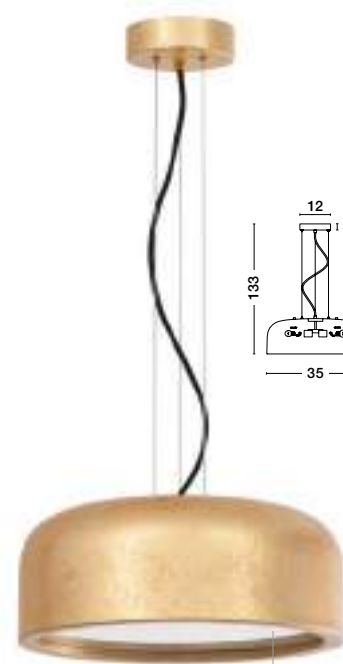

ET 8268061

PERLETO - 926812

Metal & Acrylic Diffuser
Gold Leaf Outside
Matt White Inside
LED E27 2x12 Watt 230 Volt
IP20 Bulb Excluded
D: 35 H1: 15 H2: 133 cm