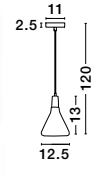

VENANZIO - 7605174

Mat White Metal & Natural Wood
Black & White Fabric Wire
LED E14 1x5 Watt 230 Volt
IP20 Bulb Excluded
D: 12.5 H1: 13 H2: 120 cm