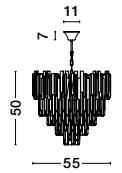

GRANE . 9181200

Gold Metal & Crystal
LED E14 8x5 Watt 230 Volt
IP20 Bulb Excluded
D: 55 W: 55 H: 50 H₂: 120 cm