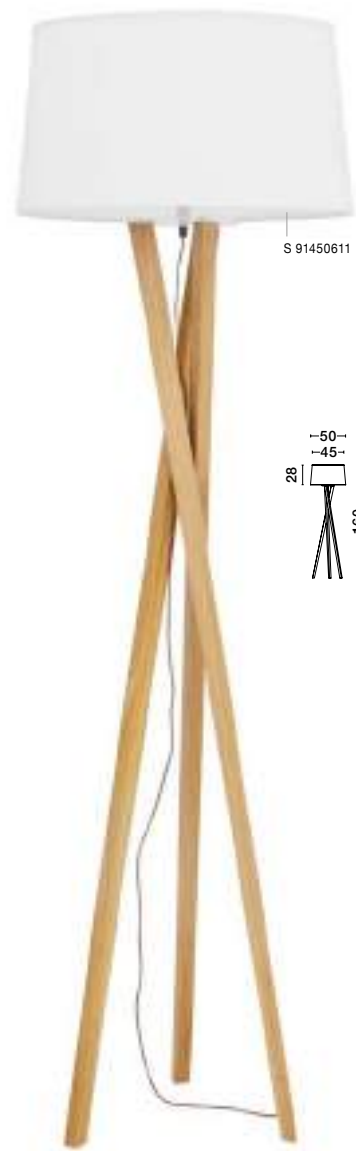

WERA - 9125062

Dark Walnut Wood colour
Dark Brown Fabric Cable
Solid Wood Canopy
LED E27 1x12 Watt 230 Volt
IP20 Bulb Excluded
D: 25 H1: 17 H2: 130 cm

WERA - 9125061

Natural Wood
Dark Brown Fabric Cable
Solid Wood Canopy
LED E27 1x12 Watt 230 Volt
IP20 Bulb Excluded
D: 25 H1: 17 H2: 130 cm