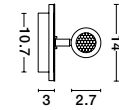

DONA - 9081351
Sandy White Aluminium
LED Cree 3 Watt 230 Volt
Switch On/Off
180Lm 3000K IP20
L: 9 H: 14.5 cm

Rotating &
Adjustable

DONA - 9081352
Sandy Black Aluminium
LED Cree 3 Watt 230 Volt
Switch On/Off
180Lm 3000K IP20
L: 9 H: 14.5 cm

Rotating &
Adjustable

Adjustable

AMADEO - 8223601
White Aluminium & Acrylic
Adjustable
Switch On/Off
LED Edison 6 Watt 230 Volt
528Lm 3000K IP20
L: 12 W: 12 H: 12 cm

Adjustable

AMADEO - 8223602
Black Aluminium & Acrylic
Adjustable
Switch On/Off
LED Edison 6 Watt 230 Volt
528Lm 3000K IP20
L: 12 W: 12 H: 12 cm

Rotating &
Adjustable

PENOR - 9081221
Sandy White
Aluminium & Acrylic
Switch On/Off
LED Cree 9 Watt 230 Volt
780Lm 3000K IP20
D: 14 W: 5.7 H: 14 cm

Rotating &
Adjustable

PENOR - 9081222
Sandy Black Steel
& Aluminium Acrylic
Switch On/Off
LED Cree 9 Watt 230 Volt
780Lm 3000K IP20
D: 14 W: 5.7 H: 14 cm