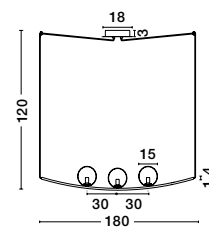

VITTON - 8279602

Brass Metal
White Glossy Glass
Brass Fabric Cable
LED E14 3x5 Watt 230 Volt
IP20 Bulb Excluded
L: 180 W: 15 H: 120 cm