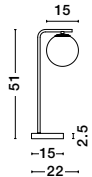

ALVAREZ - 9185361

Satin Gold Metal
& Black Marble
White Opal Glass
LED E14 1x5 Watt 230 Volt
Bulb Excluded IP20
L: 22 W: 15 H: 51 cm