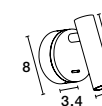

CLIP - 9030203

Satin Brass Aluminium
LED Philips 3 Watt
Switch On/Off
190Lm 3000K IP20
D: 8 W: 3.4 H: 11 cm