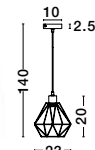

ISABELLA - 8801802

Brass Metal
Black Fabric Wire
LED E27 1x12 Watt 230 Volt
IP20 Bulb Excluded
D: 23 H1: 20 H2: 140 cm