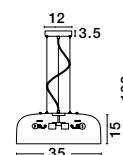

PERLETO - 826803

Metal & Acrylic Diffuser
Matt Black Outside
Matt White Inside
Black Fabric Wire
LED E27 2x12 Watt 230 Volt
IP20 Bulb Excluded
D: 35 H1: 15 H2: 133 cm