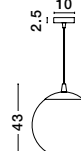

GL 72126021

OLIVERIO - 7212602

Gradient Smoke Glass
Chrome Aluminium
LED E27 1x12 Watt 230 Volt
IP20 Bulb Excluded
D: 33 H1: 42 H2: 120 cm

GL 72126031

OLIVERIO - 7212603

Gradient Smoke Glass
Chrome Aluminium
LED E27 1x12 Watt 230 Volt
IP20 Bulb Excluded
D: 25 H1: 34 H2: 120 cm

GL 72126011

OLIVERIO - 7212601

Gradient Smoke Glass
Chrome Aluminium
LED E27 1x12 Watt 230 Volt
IP20 Bulb Excluded
D: 45 H1: 55 H2: 120 cm

GL 90802001

LAZIONE - 9080200

Gradient Smoke Glass
Chrome Aluminium
LED E27 1x12 Watt 230 Volt
IP20 Bulb Excluded
D: 20 H1: 23 H2: 120 cm

GL 90803001

LAZIONE - 9080300

Gradient Smoke Glass
Chrome Aluminium
LED E27 1x12 Watt 230 Volt
IP20 Bulb Excluded
D: 30 H1: 33 H2: 120 cm

GL 90804001

LAZIONE - 9080400

Gradient Smoke Glass
Chrome Aluminium
LED E27 1x12 Watt 230 Volt
IP20 Bulb Excluded
D: 40 H1: 43 H2: 120 cm