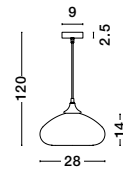

SAVAZ . 9726482

Chrome Glass
Black Metal
Black Fabric Wire
LED E27 1x12 Watt 230 Volt
IP20 Bulb Excluded
D: 28 H: 14 H₂: 120 cm

GL 97264811