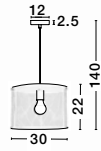

NET - 8809302

White Aluminium
White Fabric Wire
LED E27 1x12 Watt 230 Volt
IP20 Bulb Excluded
D: 30 H1: 22 H2: 140 cm