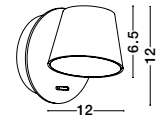

Rotating &
Adjustable

Adjustable

AMADEO - 8223601
 White Aluminium & Acrylic
 Adjustable
 Switch On/Off
 LED Edison 6 Watt 230 Volt
 528Lm 3000K IP20
 L: 12 W: 12 H: 12 cm

Adjustable

AMADEO - 8223602
 Black Aluminium & Acrylic
 Adjustable
 Switch On/Off
 LED Edison 6 Watt 230 Volt
 528Lm 3000K IP20
 L: 12 W: 12 H: 12 cm