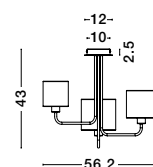

BITONTO - 9151403

Sandy Black Metal
Gray, Brown & Ivory Fabric Shade
LED E14 3x5 Watt 230 Volt
IP20 Bulb Excluded
D: 56.2 H: 43 cm