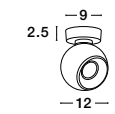

TORE - 666001

Matt Gray Aluminium
LED GU10 1x5 Watt 230 Volt
IP20 Bulb Excluded
D: 12 H: 15 cm