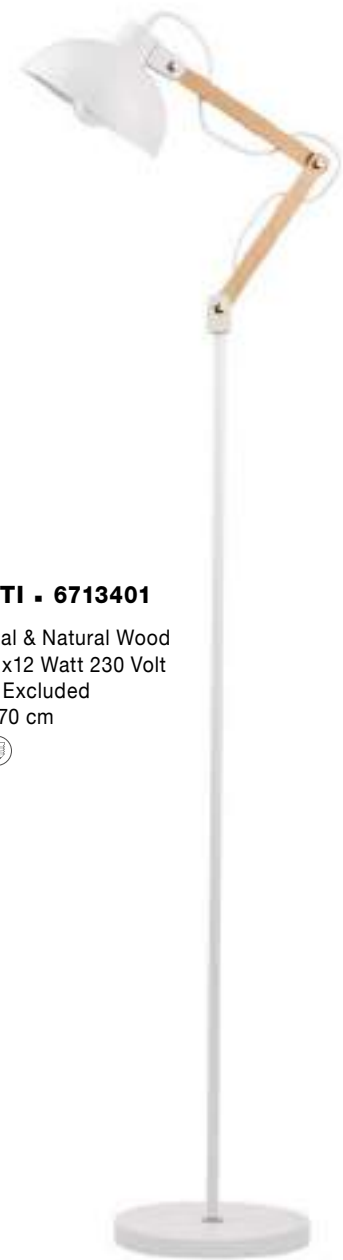

MUTANTI - 6713401

White Metal & Natural Wood
LED E27 1x12 Watt 230 Volt
IP20 Bulb Excluded
D: 25 H: 170 cm