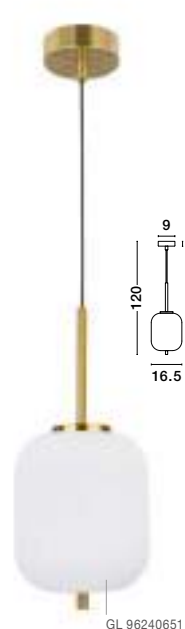

GL 96240631

LATO . 9624063

Opal Glass
Antique Brass Metal
Black Fabric Wire
LED E27 1x12 Watt 230 Volt
IP20 Bulb Excluded
D: 27 H: 40 H₂: 120 cm

GL 96240641

LATO . 9624064

Opal Glass
Antique Brass Metal
Black Fabric Wire
LED E14 1x5 Watt 230 Volt
IP20 Bulb Excluded
D: 18.5 H: 17.2 H₂: 120 cm