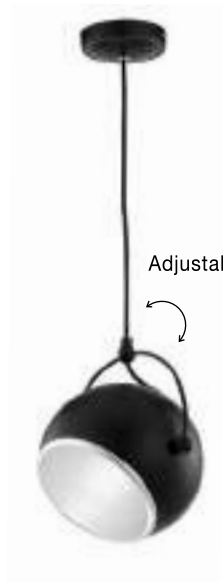

DEGLI - 6990401

Black Metal Outside
Aluminium Inside
Black Fabric Wire
LED E27 1x12 Watt 230 Volt
IP20 Bulb Excluded
D: 18 H: 19 H2: 250 cm