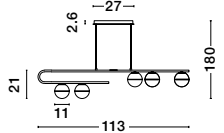

CANTONA - 9960616

White Opal Glass
Brass Gold
LED G9 5x5 Watt 230 Volt
IP20 Bulb Excluded
L: 113 W: 10 H: 180 cm