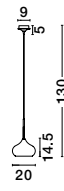

CIOTO . 5704803

Matt Black Metal Outside
White Chrome Inside
LED E14 1x5 Watt 230 Volt
IP20 Bulb Excluded
D: 20 H: 14.5 H2: 130 cm

CIOTO . 5704802

Rose Gold Metal Outside
White Chrome Inside
LED E14 1x5 Watt 230 Volt
IP20 Bulb Excluded
D: 20 H: 14.5 H2: 130 cm