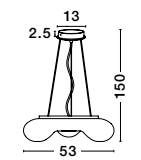

BIANCO - 51011401

Opal White Glass
Chrome Aluminium
LED E27 4x12Watt 230 Volt
IP20 Bulb Excluded
D: 53 H: 150 cm