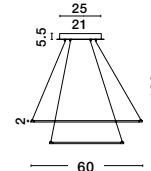

DEA - 17222002 | 17222002 D
Not Dimmable | Dimmable

Matt White Aluminium & Acrylic Adjustable
LED 85 Watt 230 Volt
4500Lm 3000K IP20
D: 60 H: 120 cm