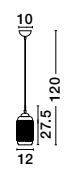

DEVON - 938224

Clear Glass
Brown Metal Base
Brown Fabric Wire
LED E27 1x12 Watt 230 Volt
IP20 Bulb Excluded
D: 12 H1: 27.5 H2: 120 cm