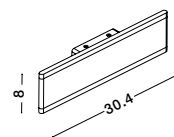

LINE - 9115908

Sandy White Aluminium & Acrylic
LED 2x8 Watt 230 Volt
1056Lm 3000K IP20
L: 30.4 W: 4.8 H: 8 cm