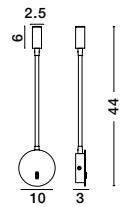

JACO - 8140321

White Aluminium
Adjustable
Switch On/Off
LED Samsung 3 Watt
190Lm 3000K IP20
L: 10 W: 3 H: 44 cm