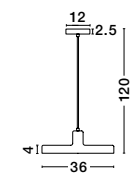

CHIOTO - 540602

Matt Black Steel Outside
Shiny White Steel Inside
Black Fabric Wire
LED E27 1x12 Watt 230 Volt
IP20 Bulb Excluded
D: 36 H1: 4 H2: 120 cm