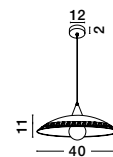

Chrome Metal
White Glass & Gold Iridescent
LED E27 1x12 Watt 230 Volt
IP20 Bulb Excluded
D: 40 H1: 11 H2: 100 cm