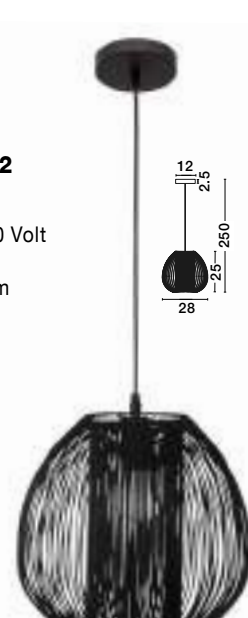

DESIRE - 9586152

White Aluminium
 LED E27 1x12 Watt 230 Volt
 IP20 Bulb Excluded
 D: 28 H1: 25 H2: 250 cm

DESIRE - 9586151

Black Aluminium
 LED E27 1x12 Watt 230 Volt
 IP20 Bulb Excluded
 D: 28 H1: 25 H2: 250 cm