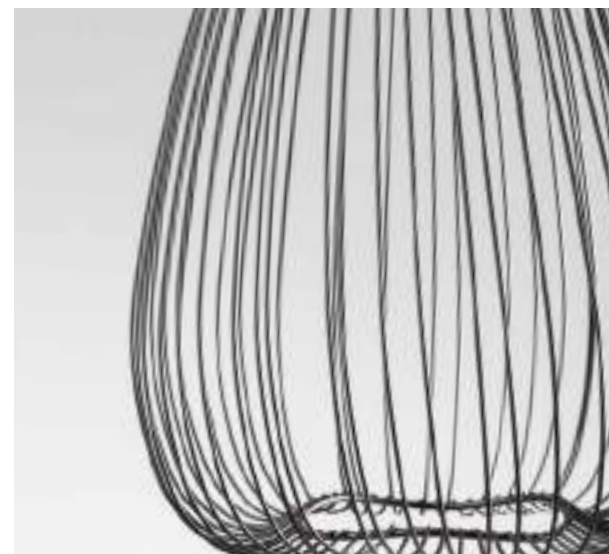

DESIRE - 9586153