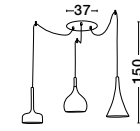

NUORESE . 8942201
Dark Brown Aluminium Outside
Gold Inside
LED E27 3x12 Watt 230 Volt
IP20 Bulb Excluded
D: 37 H: 150 cm