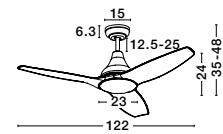

FLOW - 9953198

DC motor

SAMOA - 5267302

SAMOA - 5267301

FAN SPECIFICATIONS

| Product Nm. | Body Material | Blades Material | Colour | Size | Speed | Length of Each Blade | Motor Type | Watt (max.) | Power Supply | Airflow (CFM) | RPM | Noise Level | Weight | Blade Sweep | Summer/Winter Function | Light | Remote Control | Guarantee | Class |
|--------------------|-----------------------------|-----------------|----------------|----------------------------|----------------|----------------------|------------|-------------|--------------|---------------|-----|-------------|--------|-------------|------------------------|-------|----------------|--------------------------------------|-------|
| 5267301 5267302 | Steel & Glass | ABS Blades | White or Black | D: 122 H: 35-48 cm | 5 Speed Remote | 51 cm | DC | 40W | AC220-240V | 5000 | 220 | < 30 dB | 6.1 Kg | 48" | ✓ | ✓ | ✓ | 5 Years motor 1 Year light source | I |
| 9953198 | Matt White Steel & Glass | White | White | D: 152 cm H: 37.5-47 cm | 5 Speed Remote | 65 cm | DC | 37W | AC220-240V | 5000 | 220 | < 50 dB | 8 Kg | 60" | ✓ | ✓ | ✓ | 5 Years motor 1 Year light source | I |