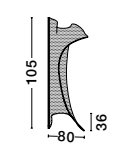

Adjustable

SIDERNO - 9054442

Gold Aluminium & Acrylic
LED 39 Watt 230 Volt
2470Lm 3000K IP20
D: 48 H: 150 cm

Adjustable

SIDERNO - 9054441

Gold Aluminium & Acrylic
LED 16 Watt 230 Volt
1190Lm 3000K IP20
D: 28 H: 150 cm