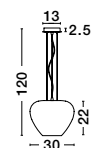

NALA - 9207602
Chrome Aluminium
Smoke Glass
LED E27 1x12 Watt 230 Volt
IP20 Bulb Excluded
D: 30 H1: 22 H2: 120 cm

GL 92076021