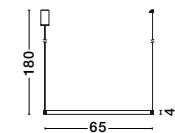

VEGAS - 86016807

Antique Brass
Aluminium & Acrylic
LED 23 Watt 230 Volt
1265Lm 3000K IP20
D: 65 H: 180 cm