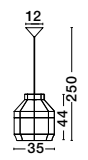

MIA - 9858659
Natural Rattan
Black Fabric Wire & Base
LED E27 1x12 Watt 230 Volt
IP20 Bulb Excluded
D: 35 H1: 44 H2: 215 cm