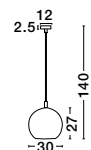

JERARDO - 8436423

Smoke Glass
Black Metal
LED E27 1x12 Watt 230 Volt
IP20 Bulb Excluded
D: 30 H1: 27 H2: 140 cm