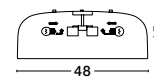

PERLETO - 526806

Metal & Acrylic Diffuser
Matt Black Steel Outside
Matt White Inside
LED E27 3x10 Watt 230 Volt
IP20 Bulb Excluded
D: 48 H: 15 cm