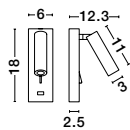

FUSE - 9170101

White Aluminium
Adjustable
Switch On/Off - USB Charger
LED Samsung 3 Watt
210Lm 3000K IP20
L: 6 W: 12.3 H: 18 cm