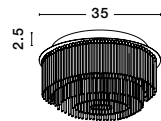

ROSARNO - 9180891

Chrome Metal
Glass & K9 Crystal
LED G9 6x5 Watt 230 Volt
IP20 Bulb Excluded
D: 35 H: 18 cm