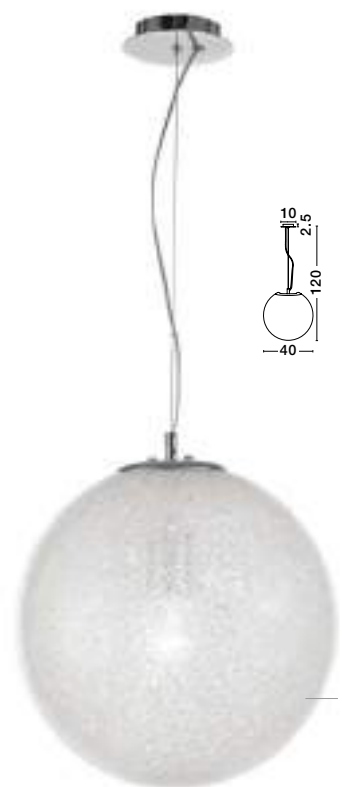

GL 93617411

FROZEN . 9361741

Clear Glass & Acrylic Inside
Chrome Aluminium
LED E27 1x12 Watt 230 Volt
IP20 Bulb Excluded
D: 25 H: 120 cm

GL 93617421

FROZEN . 9361742

Clear Glass & Acrylic Inside
Chrome Aluminium
LED E27 1x12 Watt 230 Volt
IP20 Bulb Excluded
D: 30 H: 120 cm