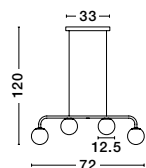

IMPERO - 9100361

White Frosted Glass
Black Metal
LED E14 6x5 Watt
IP20 Bulb Excluded
D: 70 H: 31 H2: 120 cm

GL 99196041

JOLINE - 9919604

Sandy Black Metal & Aluminium
White Opal Glass
LED 32 Watt 240 Volt
2060Lm 3200K IP20
L: 72 W: 12.5 H: 120 cm