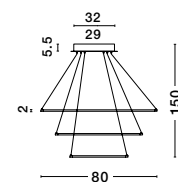

FERROL - 6265004
Dimmable

Coffee Brown Aluminium & Acrylic Adjustable
LED 111 Watt 230 Volt
5500Lm 3000K IP20
D: 80 H: 150 cm