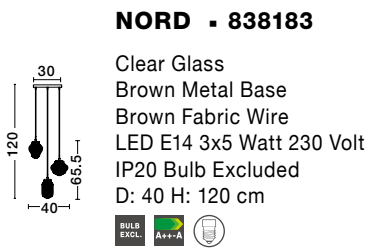

NORD - 838183

Clear Glass
Brown Metal Base
Brown Fabric Wire
LED E14 3x5 Watt 230 Volt
IP20 Bulb Excluded
D: 40 H: 120 cm