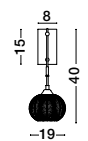

VARIO - 9191545

Clear Glass
& Satin Gold Metal
LED E27 1x12 Watt 230 Volt
IP20 Bulb Excluded
L: 19 W: 13.5 H: 40 cm