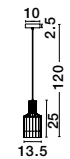

CARTER - 9001703

Black Aluminium
& Crystal
LED E27 1x12 Watt 230 Volt
IP20 Bulb Excluded
D: 13.5 H: 25 H: 120 cm

GL 90017021