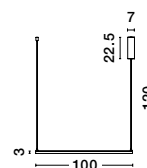

ETERNA - 9990731

Dimmable

Sandy White Aluminium & Acrylic
LED 50 Watt 230 Volt
3818Lm 3000K IP20
L: 100 H: 120 cm