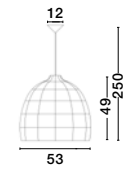

DESTIN - 9586671
Gray Rattan
Black Fabric Wire & Base
LED E27 1x12 Watt 230 Volt
IP20 Bulb Excluded
D: 46.5 H1: 46 H2: 250 cm