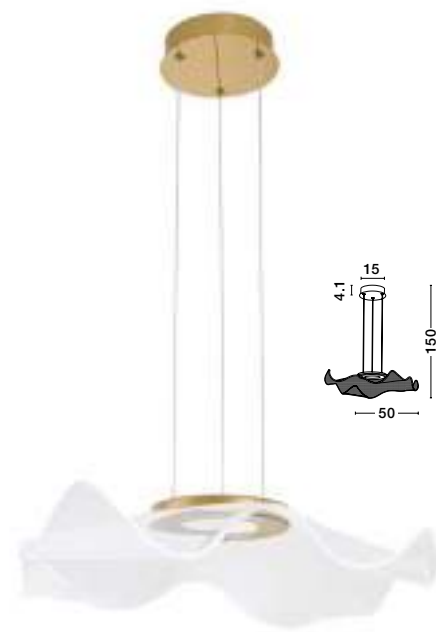

Inspiration

See how it works

Style them in your own way!

BE THE DESIGNER

Expand the design as long as you want depending on your space and your lighting needs.

SIDERNO - 9054501

Gold Aluminium & Acrylic
LED 30 Watt 230 Volt
2046Lm 3000K IP20
L: 50 W: 50 H: 150 cm