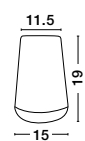

NET - 8809302

White Aluminium
White Fabric Wire
LED E27 1x12 Watt 230 Volt
IP20 Bulb Excluded
D: 30 H1: 22 H2: 140 cm

MARCO - 9014066

Black Metal
Natural Wood
LED E27 1x12 Watt 230 Volt
IP20 Bulb Excluded
D: 15 H: 19 cm