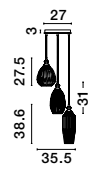

GL 90661011

ZARLEY - 9066101

Chrome Metal
Smoky Gray Glass
LED E27 1x12 Watt 230 Volt
IP20 Bulb Excluded
D: 18 H: 120 cm

GL 90661021

ZARLEY - 9066102

Brass Metal
Champagne Glass
LED E27 1x12 Watt 230 Volt
IP20 Bulb Excluded
D: 18 H: 120 cm

GL 90661013

ZARLEY - 9066031

Chrome Metal
Smoky Gray Glass
LED E27 3x12 Watt 230 Volt
IP20 Bulb Excluded
D: 35.5 H: 120 cm

GL 90661023

ZARLEY - 9066032

Brass Metal
Champagne Glass
LED E27 3x12 Watt 230 Volt
IP20 Bulb Excluded
D: 35.5 H: 120 cm

Adjustable

Adjustable