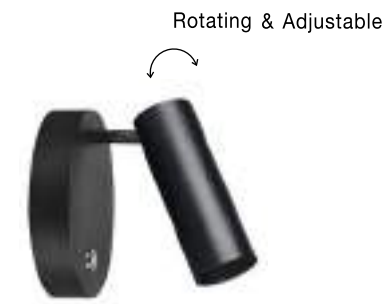

Rotating & Adjustable

CLIP - 9030203

Satin Brass Aluminium
LED Philips 3 Watt
Switch On/Off
190Lm 3000K IP20
D: 8 W: 3.4 H: 11 cm

UMBERTO - 7410401

Black Metal
Switch On/Off
LED GU10 1x10 Watt 230 Volt
IP20 Bulb Excluded
D: 15 H: 15 cm