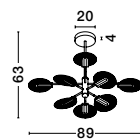

GENTI - 9545408

Black & Gold Aluminium
& Acrylic
LED 56 Watt 230 Volt
3605Lm 3000K IP20
D: 89 H: 63 cm