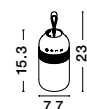

MAYA - 9180321
Dimmable

Black & White
ABS & Iron
Silicone Rubber
LED 1.5 Watt
30Lm 3000K IP20
D: 7.7 H: 15-23 cm