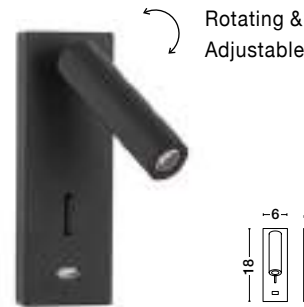

Rotating & Adjustable

USB CHARGER

FUSE - 9170102

Black Aluminium
Adjustable
Switch On/Off - USB Charger
LED Samsung 3 Watt
210Lm 3000K IP20
L: 6 W: 12.3 H: 18 cm