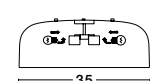

ET 8268061

PERLETO - 926811

Metal & Acrylic Diffuser
 Gold Leaf Outside
 Matt White Inside
 LED E27 2x10 Watt 230 Volt
 IP20 Bulb Excluded
 D: 35 H: 13 cm

ET 8268061

PERLETO - 826808

Metal & Acrylic Diffuser
 Coffee Brown Outside
 Matt White Inside
 LED E27 2x10 Watt 230 Volt
 IP20 Bulb Excluded
 D: 35 H: 13 cm