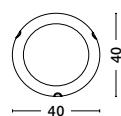

BENITO - 9112041

White & Gold
Crackle Glass
Gold Metal
LED E27 2x12 Watt 230 Volt
IP20 Bulb Excluded
D: 40 W: 40 H: 9 cm