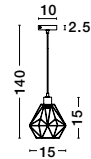

ISABELLA - 8801802

Brass Metal
Black Fabric Wire
LED E27 1x12 Watt 230 Volt
IP20 Bulb Excluded
D: 23 H1: 20 H2: 140 cm

ISABELLA - 8801501

Black Metal
Black Fabric Wire
LED E27 1x12 Watt 230 Volt
IP20 Bulb Excluded
D: 15 H1: 15 H2: 140 cm