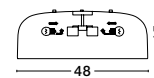

PERLETO - 526804

Metal & Acrylic Diffuser
Matt Elephant Gray Outside
Matt White Inside
LED E27 3x10 Watt 230 Volt
IP20 Bulb Excluded
D: 48 H: 15 cm