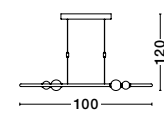

CELIA - 9820603
Dimmable

Black Aluminium
Opal Glass
LED 44.2 Watt 230 Volt
2660Lm 3000K IP20
L: 100 W: 28 H: 120 cm

Included
Remote control