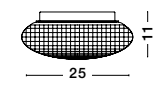

SENS - 838123

Clear Glass
White Metal
LED E27 1x12 Watt 230 Volt
IP44 Bulb Excluded
D: 25 H: 11 cm