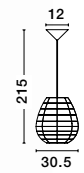

GRIFFIN - 9858713
Black Paper
Black Fabric Wire & Base
LED E27 1x12 Watt 230 Volt
IP20 Bulb Excluded
D: 30.5 H1: 33 H2: 215 cm

GRIFFIN - 9587131
Paper Mocca
Black Fabric Wire & Base
LED E27 1x12 Watt 230 Volt
IP20 Bulb Excluded
D: 30.5 H1: 33 H2: 250 cm

MIA - 9585081
Natural Rattan
Black Fabric Wire & Base
LED E27 1x12 Watt 230 Volt
IP20 Bulb Excluded
D: 20 H1: 76 H2: 250 cm