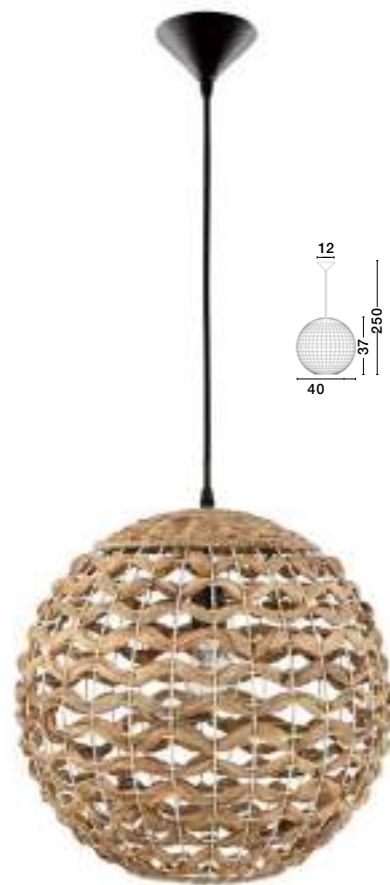

GRIFFIN - 9587121

Dried Water Hyacinth
Black Fabric Wire & Base
LED E27 1x12 Watt 230 Volt
IP20 Bulb Excluded
D: 40 H1: 37 H2: 250 cm