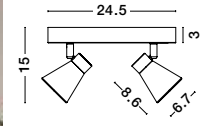

DUBLIN . 9155812

Sandy Black Metal
LED GU10 2x10 Watt 230 Volt
IP20 Bulb Excluded
L: 24.5 W: 5.5 H: 15 cm