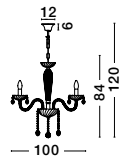

CONNOR - 8061204

Chrome Aluminium
Glass & K9 Crystal
LED E14 12x5 Watt 230 Volt
IP20 Bulb Excluded
D: 100 H1: 84 H2: 120 cm