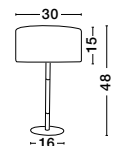

ARRIGO - 7605183

Natural Wood & White Metal
White Fabric Shade
White Fabric Wire
LED E27 1x12 Watt 230 Volt
IP20 Bulb Excluded
D: 30 H: 15 H_z: 48 cm