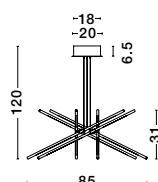

RACCIO - 9180783

Dimmable

Black Metal & Acrylic
LED 56 Watt 230 Volt
4200Lm 3000K IP20
D: 85 H: 120 cm
Included Remote Control