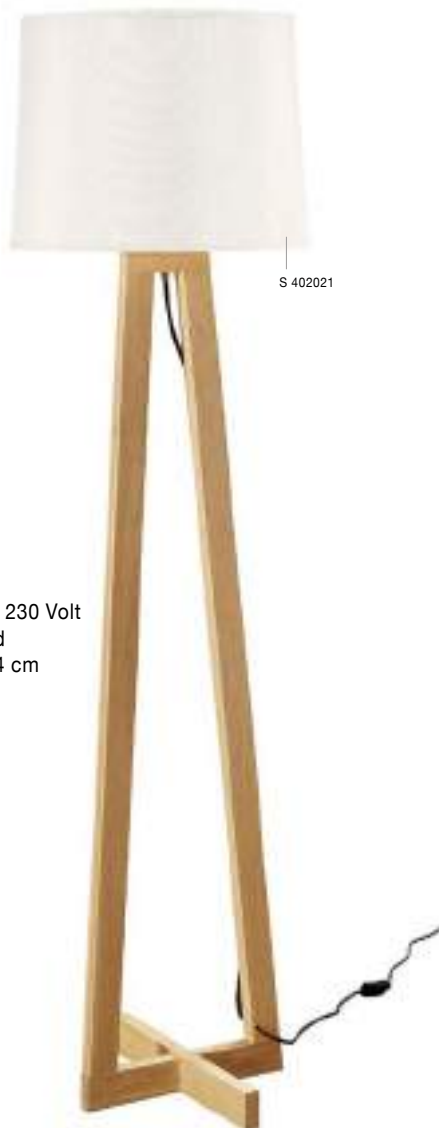

S 602021

ALMA - 60202

Natural Wood
Sand White Shade
Black Fabric Wire
LED E27 1x12 Watt 230 Volt
IP20 Bulb Excluded
L: 38 H1: 34 H2: 167 cm

S 87003021

DEREK - 8700302

Natural Wood
Creame Fabric Shade
LED E27 1x12 Watt 230 Volt
IP20 Bulb Excluded
D: 26 H: 37.5 cm