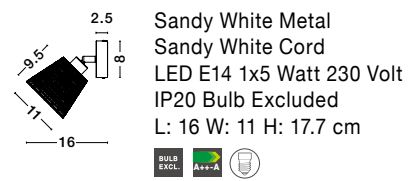

SION - 9155421

Sandy White Metal
Sandy White Cord
LED E14 1x5 Watt 230 Volt
IP20 Bulb Excluded
L: 16 W: 11 H: 17.7 cm