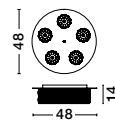

Adjustable

Adjustable