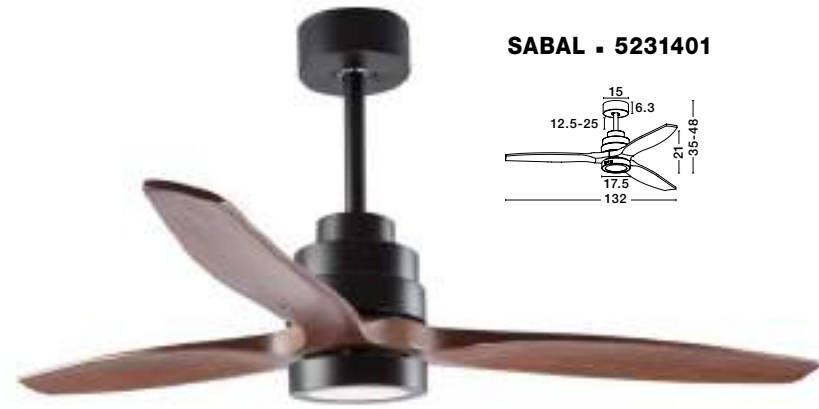

DC motor

FAN SPECIFICATIONS

Product Nm.	Body Material	Blades Material	Product Size	Speed	Length of Each Blade	Motor Type	Watt (max.)	Power Supply	Airflow (CFM)	RPM	Noise Level	Weight	Blade Sweep	Summer/Winter Function	Light	Remote Control	Guarantee	Class
9952314	Matt White Steel & Glass	Oak Wood	D: 132 cm H: 35-48 cm	5 Speed Remote	64 cm	DC	25W	AC220-240V	5000	200	< 50 dB	5.8 Kg	52"	✓	✓	✓	5 Years motor 1 Year light source	I
5231401	Matt Black Steel & Glass	Brown Wood	D: 132 cm H: 35-48 cm	5 Speed Remote	64 cm	DC	40W	AC220-240V	4000	200	< 30 dB	5.8 Kg	52"	✓	✓	✓	5 Years motor 1 Year light source	I

LIGHT SPECIFICATIONS

Product Nm.	LED Watt	Motor DC Watt	Lumen	Volt	LED Chip	Beam Angle	Kelvin	Protection	Driver Included
9952314	12W	25W	800Lm	220V	Epstar	120°	3000K	IP20	✓
5231401