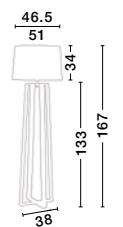

ALMA - 60202

Natural Wood
Sand White Shade
Black Fabric Wire
LED E27 1x12 Watt 230 Volt
IP20 Bulb Excluded
L: 38 H1: 34 H2: 167 cm