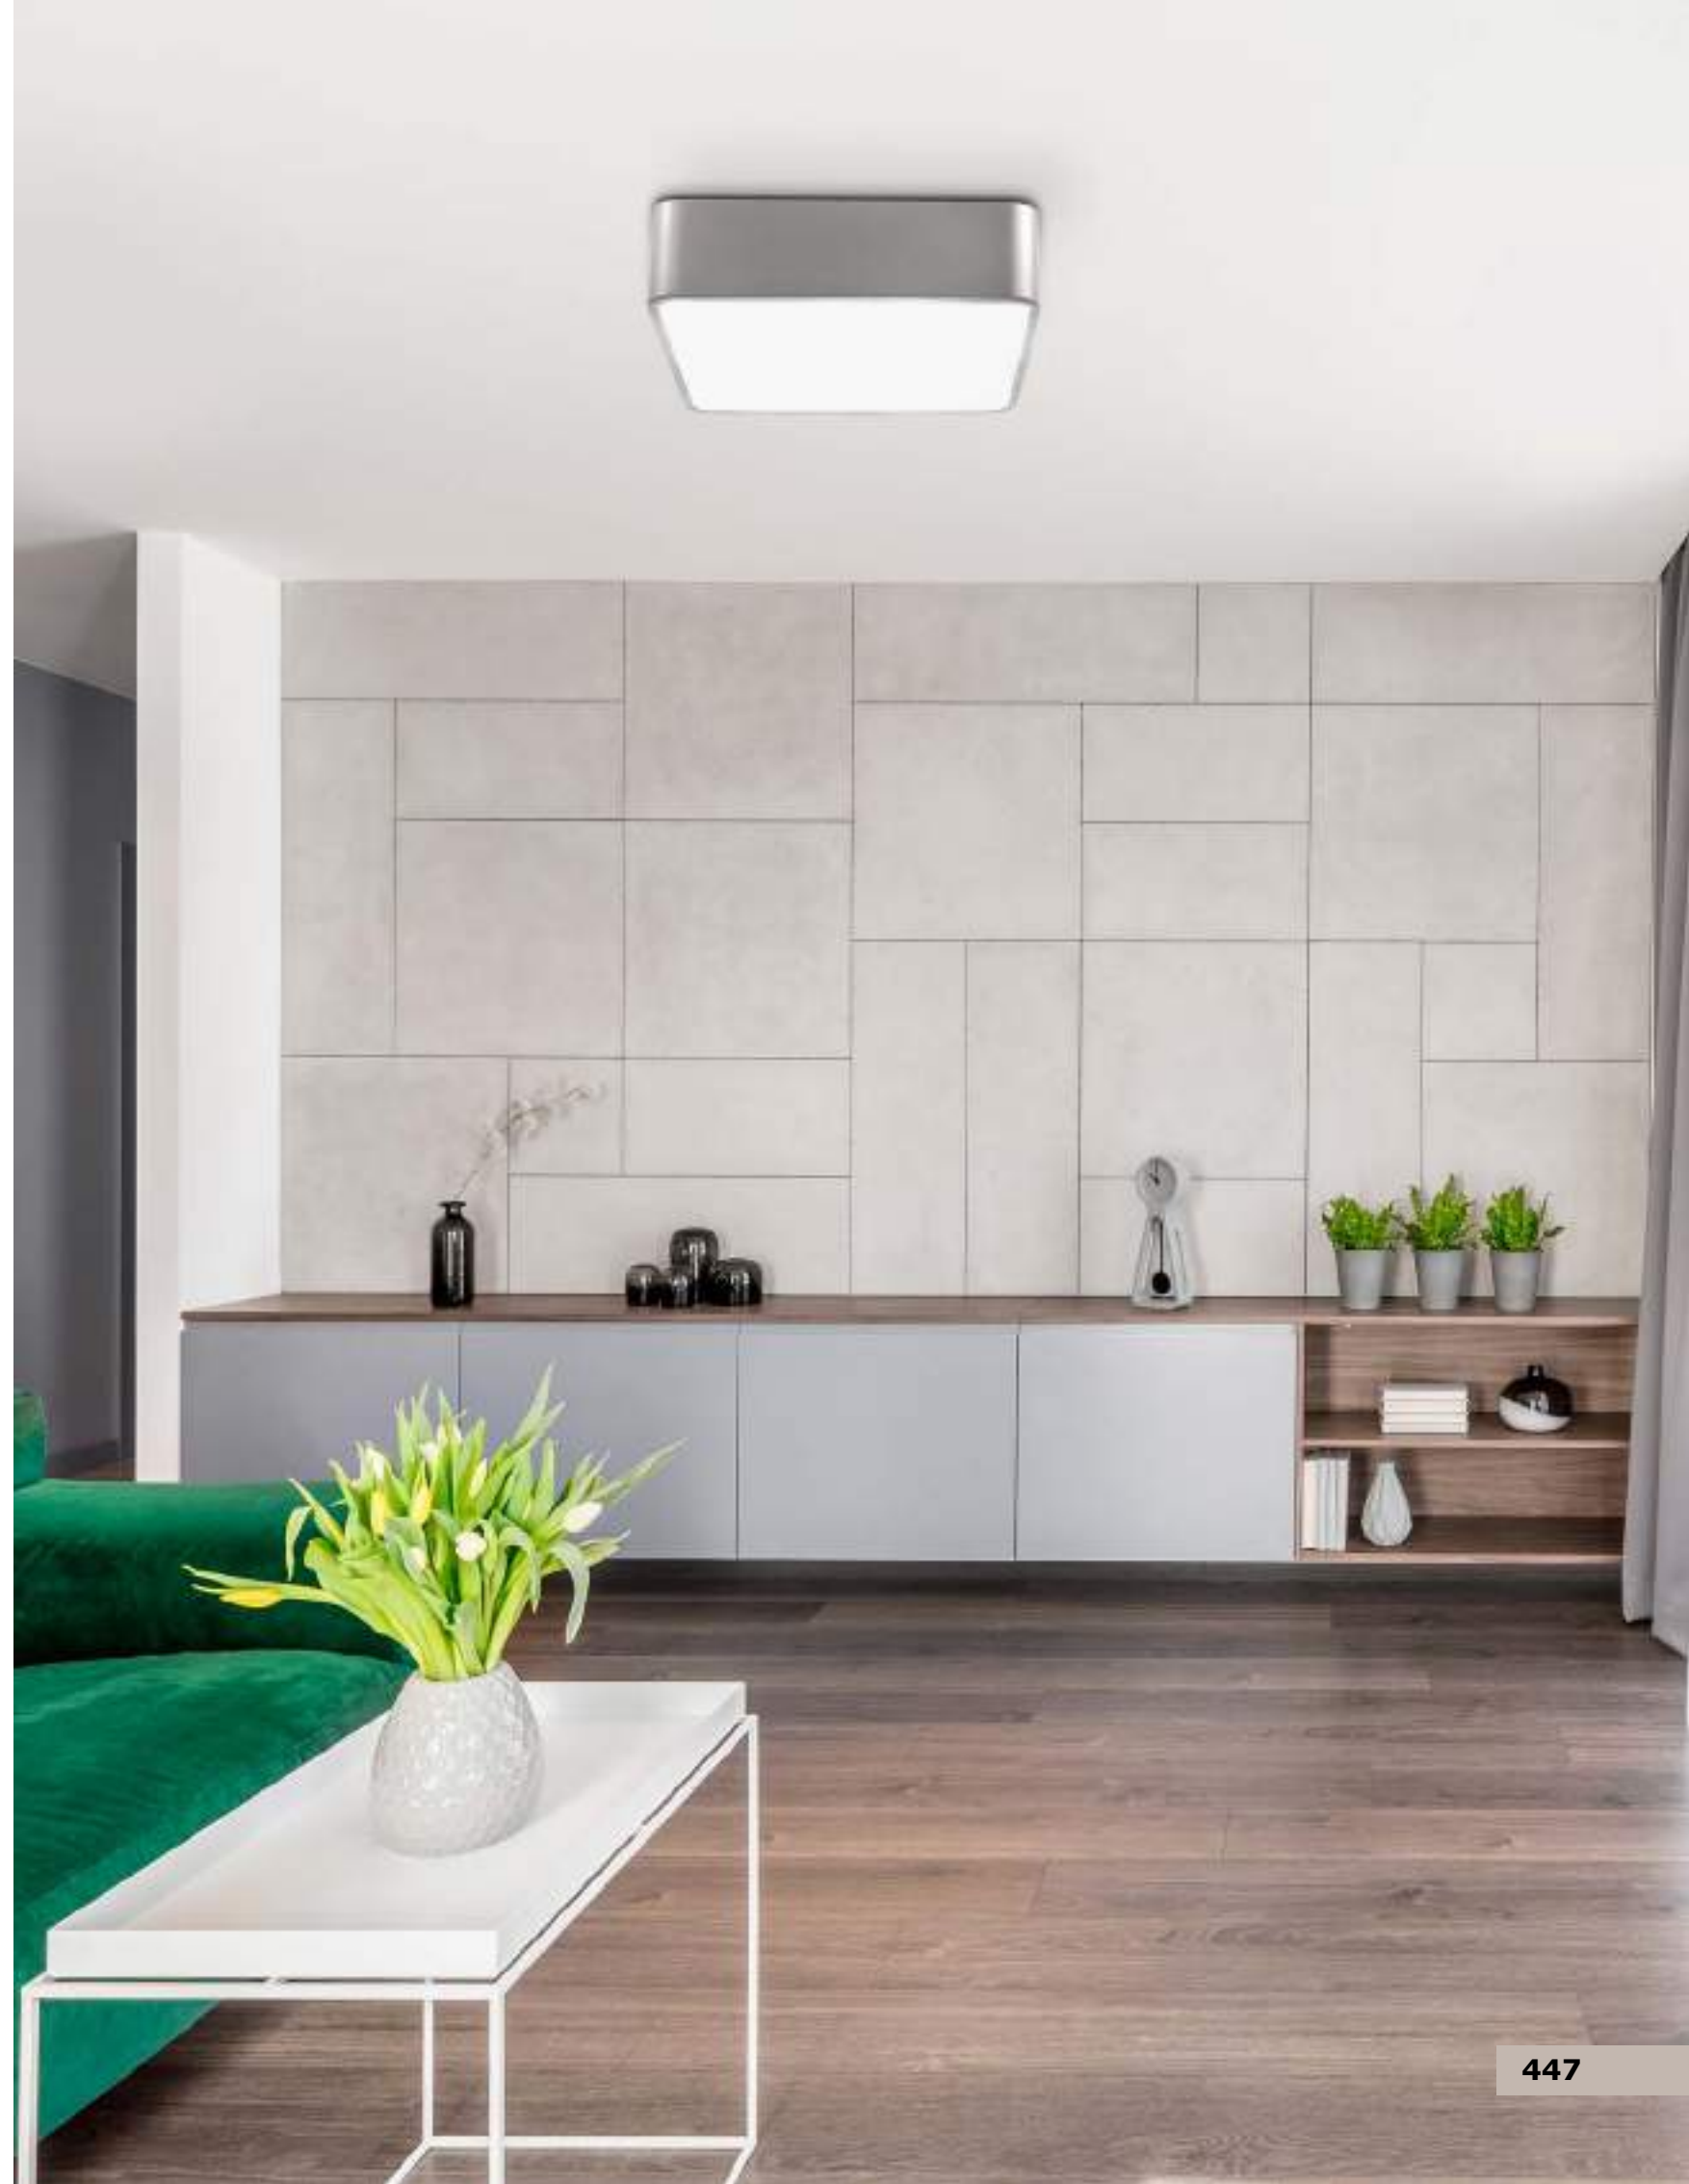

RAGU - 866602

Metal & Acrylic Diffuser
Black Outside
Matt White Inside
LED E27 4x10 Watt 230 Volt
IP20 Bulb Excluded
L: 36 W: 36 H: 10 cm