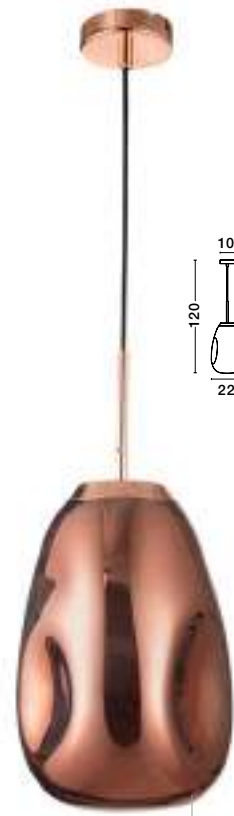

LAVA - 9190391

Copper Metal
Handmade Copper Glass
LED E27 1x12 Watt 230 Volt
IP20 Bulb Excluded
D: 22 H: 49.6 H₂: 120 cm

GL 91903911