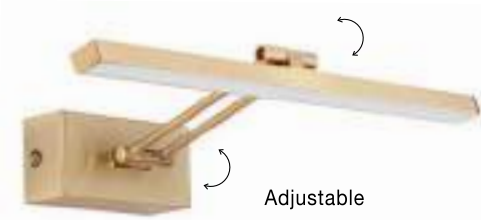

Adjustable

MARNELL - 9117301

Antique Brass Metal & Acrylic
LED 12 Watt 230 Volt
801Lm 3000K IP20
L: 37.6 W: 20.5 H: 5.5 cm