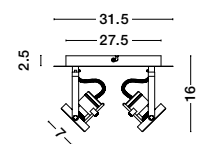

SALVA - 9155102

Sandy Black Metal
LED GU10 2x10 Watt 230 Volt
IP20 Bulb Excluded
L: 31.5 W: 7 H: 16 cm