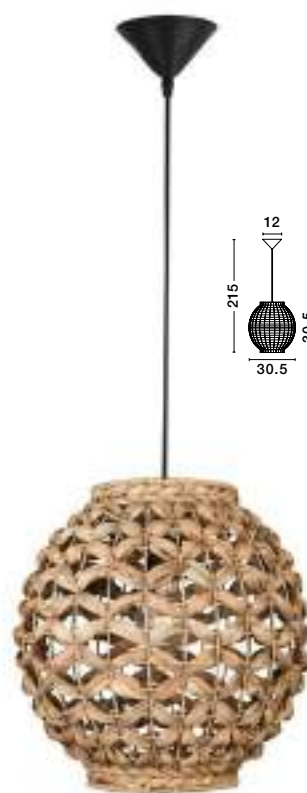

GRIFFIN - 9858720

Dried Water Hyacinth
Black Fabric Wire & Base
LED E27 1x12 Watt 230 Volt
IP20 Bulb Excluded
D: 30.5 H1: 30.5 H2: 215 cm