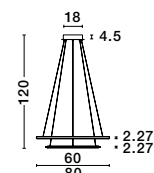

NETUNO - 9312838

Dimmable

Chrome Aluminium
& Crystal
LED 50 Watt 230 Volt
2570Lm 3000K IP20
D1: 80 D2: 60 H: 120 cm