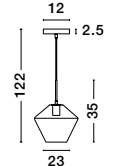

PRISMA - 9426731

Gold Metal
Clear Glass
LED E27 1x12 Watt 230 Volt
IP20 Bulb Excluded
D: 23 H: 35 H₂: 122 cm