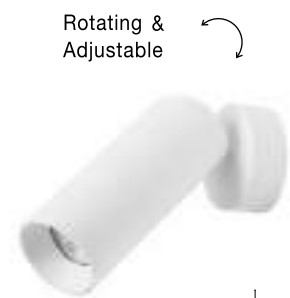

DEXTER - 821602

Sandy White Aluminium
LED GU10 1x10 Watt IP20
220-240 Volt Bulb Excluded
D: 6.2 H: 15 cm