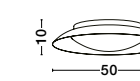

Sandy Black Aluminium & Acrylic
LED 32 Watt 230 Volt
2320 Lm 3000K IP20
D: 50 H: 5 cm

Sandy White Aluminium & Acrylic
LED 32 Watt 230 Volt
2320Lm 3000K IP20
D: 50 H: 5 cm

Gold Leaf Aluminium & Acrylic
LED 32 Watt 230 Volt
2320Lm 3000K IP20
D: 50 H: 5 cm

Metal & Acrylic Diffuser
White Outside
Golden Leaf Inside
LED 28 Watt 230 Volt
1400Lm 3000K IP20
D: 50 H: 10 cm

Metal & Acrylic Diffuser
White Outside
Silver Leaf Inside
LED 28 Watt 230 Volt
1400Lm 3000K IP20
D: 50 H: 10 cm