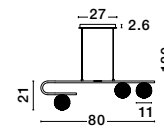

GL 92602111

MIRANO - 9260211

Clear Structured Glass
& Brushed Gold Steel
LED E27 1x12 Watt 230 Volt
IP20 Bulb Excluded
D: 30 H: 51.5 H2: 180 cm

GL 99602731

MIRANO - 9960272

Clear Structured Glass
 & Brass Gold Steel
 LED G9 3x5 Watt 230 Volt
 IP20 Bulb Excluded
 L: 80 W: 10 H: 180 cm