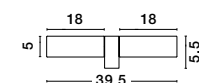

POLO - 6310541

White Opal Glass Chrome
Aluminium
LED E14 2x5 Watt 230 Volt
Bulb Excluded IP44
L: 39.5 W: 5.5 H: 5 cm