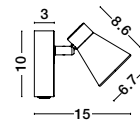

DUBLIN . 9155711

Sandy White Metal
Switch On/Off
LED GU10 1x10 Watt 230 Volt
IP20 Bulb Excluded
L: 10 H: 15 cm