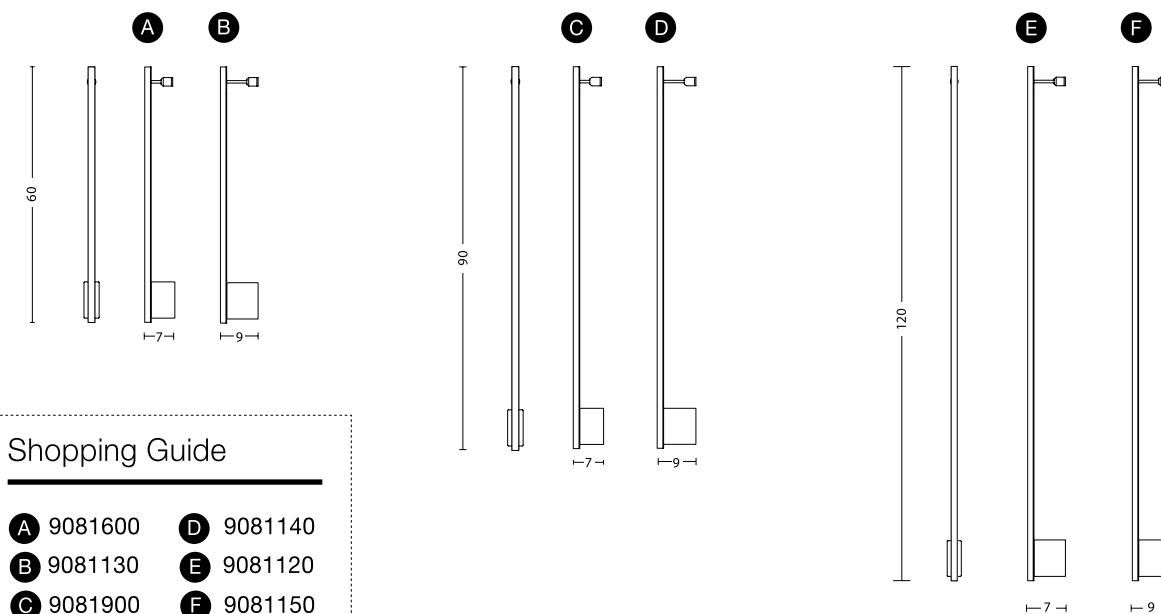

Combine the COLLECTION

countless combinations

Choose from different sizes of bases and lengths

Shopping Guide	
A 9081600	D 9081140
B 9081130	E 9081120
C 9081900	F 9081150

Inspiration

See how it works