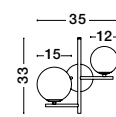

IMPERO - 9190421

White Frosted Glass
Black Metal
LED E14 2x5 Watt 230 Volt
IP20 Bulb Excluded
L: 35 W: 19 H: 33 cm