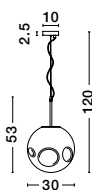

MAYAN • 9988103

Chrome Metal
Smoky Gray Glass
LED E27 1x12 Watt 230 Volt
IP20 Bulb Excluded
D: 30 H1: 53 H2: 120 cm