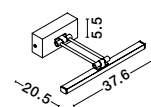

MARNELL - 9117302

Nickel Metal & Acrylic
LED 12 Watt 230 Volt
801Lm 3000K IP20
L: 37.6 W: 20.5 H: 5.5 cm