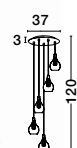

FILO - 1500202805

Chrome Aluminium
Clear Glass & Gold Frame
LED G9 5x5 Watt 230 Volt
IP20 Bulb Excluded
D: 37 H: 120 cm