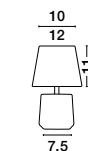

Chrome & Brass Metal
Black Fabric Shade
LED E14 1x5 Watt 230 Volt
IP20 Bulb Excluded
D: 12 H: 22 cm

S 76051631