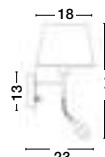

MONTATO - 6916202

White & Chrome Aluminium
White Fabric Shade
Adjustable Switch On/Off
LED 3 Watt 3000K 180Lm
E27 1x40 Watt 230 Volt
IP20 Bulb Excluded
L: 18 W: 23 H: 44 cm