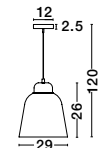

VICTORIA - 9104263

Blue & White Aluminium
White PVC Wire
LED E27 1x12 Watt 230 Volt
IP20 Bulb Excluded
D: 29 H1: 26 H2: 120 cm