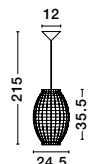

GRIFFIN - 9858748

Dried Water Hyacinth
Black Fabric Wire & Base
LED E27 1x12 Watt 230 Volt
IP20 Bulb Excluded
D: 24.5 H1: 35.5 H2: 215 cm