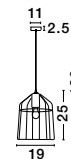

PEPPINO - 7605179

Copper Metal
Black & White Fabric Wire
LED E27 1x12 Watt 230 Volt
IP20 Bulb Excluded
D: 19 H: 25 H2: 120 cm