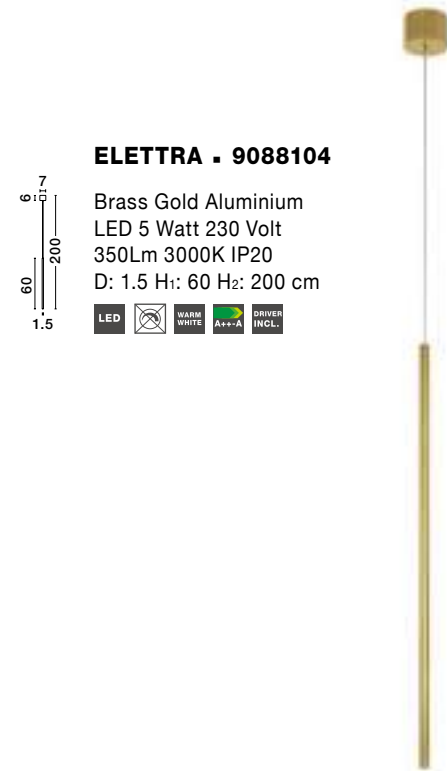

BE THE DESIGNER

or choose

Gold - for a luxury touch in your decoration

Black - for a minimal contemporary look

3x A
 2x B

ELETTRA - 9088102

Brass Gold Aluminium
LED 20 Watt 230 Volt
1400Lm 3000K IP20
L: 120 W: 7 H: 150 cm

ELETTRA - 9088104

Brass Gold Aluminium
LED 5 Watt 230 Volt
350Lm 3000K IP20
D: 1.5 H: 60 H₂: 200 cm

ELETTRA - 9088106

Brass Gold Aluminium
LED 20 Watt 230 Volt
1400Lm 3000K IP20
D: 7 H₁: 120 H₂: 300 cm

Adjustable