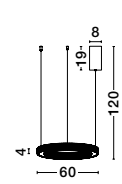

Antique Gold Brass
Aluminium & Acrylic
LED 60 Watt 230 Volt
3530Lm 3000K IP20
D: 60 H: 120 cm