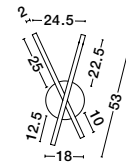

RESLIN - 9100202

Sandy Black Aluminium
& Acrylic
LED 18 Watt 230 Volt
890Lm 3000K IP20
L: 24.5 W: 5 H: 53 cm