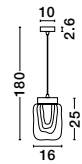

GRANI - 9160281

Dimmable

Brushed Gold Steel
Amber & Gold Glass
LED 1x4 Watt 230 Volt
118Lm 3000K IP20
L: 16 W: 10 H: 25 cm