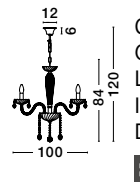

CONNOR - 8061205
Chrome Aluminium
Glass & K9 Crystal
LED E14 18x5 Watt 230 Volt
IP20 Bulb Excluded
D: 100 H1: 84 H2: 120 cm