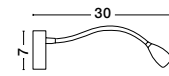

FLEX - 9701611

Sandy White Aluminium
Adjustable Switch On/Off
LED 3 Watt
190Lm 3000K IP20
D: 7 H: 30 cm