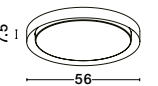

ET 90535911

TROY . 9053592

Dimmable

Metal & Acrylic Diffuser
Matt Black Outside
Matt White Inside
LED 40 Watt 230 Volt
2200Lm 3000K IP20
D: 46 H: 7.5 cm

ET 90535931

TROY . 9053594

Dimmable

Metal & Acrylic Diffuser
Matt Black Outside
Matt White Inside
LED 50 Watt 230 Volt
2750Lm 3000K IP20
D: 56 H: 7.5 cm