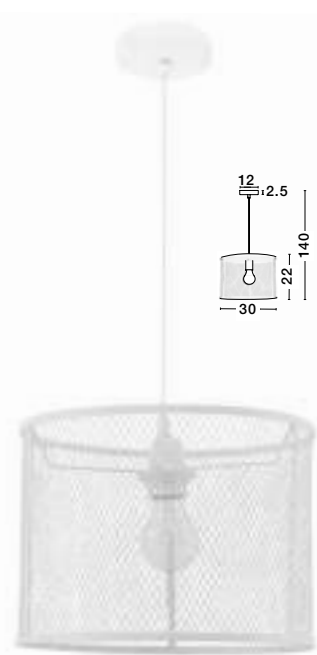

NET - 8809302

White Aluminium
White Fabric Wire
LED E27 1x12 Watt 230 Volt
IP20 Bulb Excluded
D: 30 H1: 22 H2: 140 cm