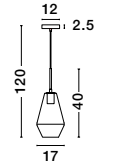

PRISMA - 9426732

Gold Metal
Clear Glass
LED E27 1x12 Watt 230 Volt
IP20 Bulb Excluded
D: 17 H: 40 H₂: 120 cm