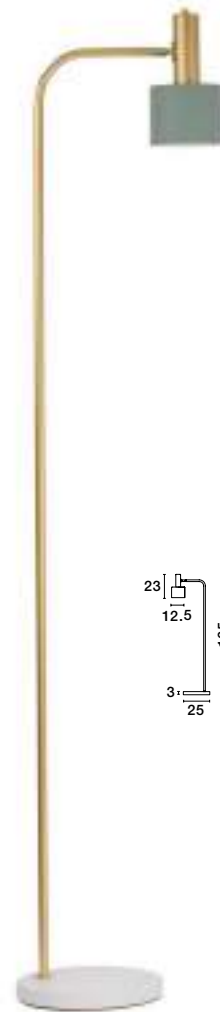

PAZ - 9426652

23
12.5
60
3
15
Gold Metal
Mint Metal Shade
White Base
LED E27 1x12 Watt 230 Volt
IP20 Bulb Excluded
D: 12.5 H: 60 cm

PAZ - 9426651

23
12.5
60
3
15
Gold Metal
White Metal Shade
White Base
LED E27 1x12 Watt 230 Volt
IP20 Bulb Excluded
D: 12.5 H: 60 cm