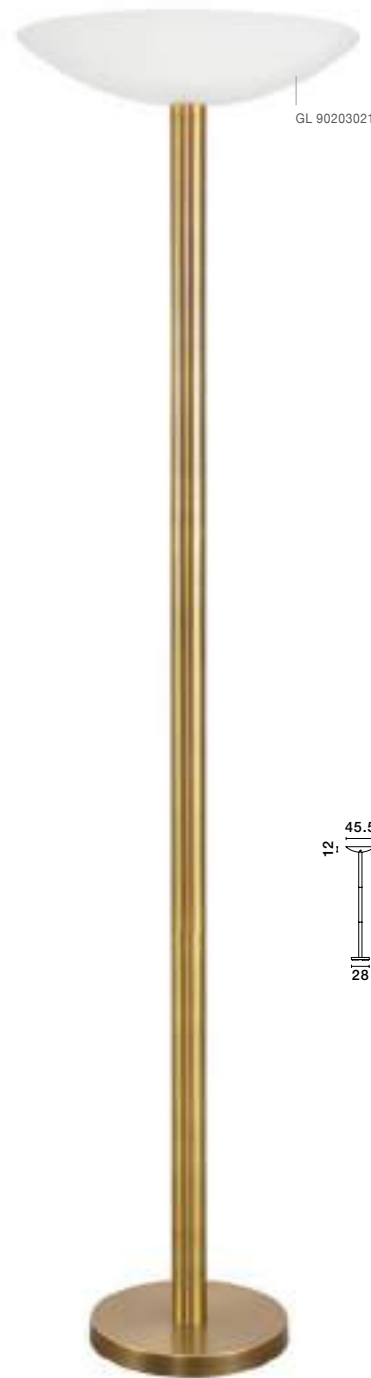

GL 90203021

ROCCO - 9020302
Dimmable

Antique Gold Brass
Metal & Acrylic
Matt White Glass
LED 30 Watt 230 Volt
2700Lm 3000K IP20
D: 45.5 H: 181 cm