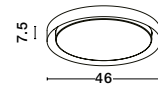

TROY . 9053460

Dimmable

Metal & Acrylic Diffuser
Gold Leaf Outside
White Inside
LED 40 Watt 230 Volt
2200Lm 3000K IP20
D: 46 H: 7.5 cm