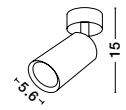

WAN - 9184311

Sandy White Aluminium
LED GU10 1x10 Watt IP20
220-240 Volt Bulb Excluded
D: 5.6 H: 15 cm