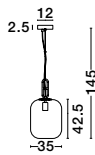

HUNTER - 9120669
Black Aluminium
& Smoke Glass
LED E27 1x12 Watt 230 Volt
IP20 Bulb Excluded
D: 35 H1: 42.5 H2: 145 cm

GL 91206691