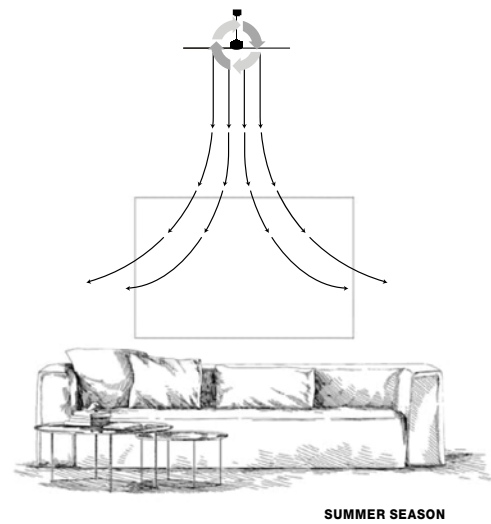

FLIP THE BLADES
CUSTOMISE YOUR OWN FAN

MONSOON - 5260261

DC Motor Advantages

Our Ceiling Fan

Room Size

Ceiling Fan For The Whole Year

To Be Installed On Ceilings With 15° Maximum Inclination

Pictogram