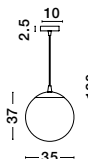

NAZIO - 9080352

Gradient Gold Glass
Chrome Aluminium
LED E27 1x12 Watt 230 Volt
IP20 Bulb Excluded
D: 35 H: 120 cm