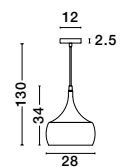

BEL - 9412134
Smoky Glass & Chrome Metal
Clear PVC Wire
LED E27 1x12 Watt 230 Volt
IP20 Bulb Excluded
D: 28 H1: 34 H2: 130 cm