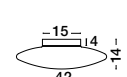

PRESSED - 620441

Opal Glass
Chrome Metal
LED E27 3x12 Watt 230 Volt
IP20 Bulb Excluded
D: 42 H: 14 cm