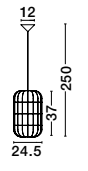

AURORA - 9587161
Natural Rattan
Black Fabric Wire & Base
LED E27 1x12 Watt 230 Volt
IP20 Bulb Excluded
D: 24.5 H1: 37 H2: 250 cm