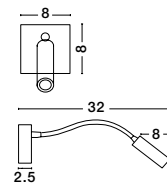

MADISON - 8128202

White Aluminium
Adjustable
Switch On/Off
LED Samsung 3 Watt
190Lm 3000K IP20
L: 32 W: 8 H: 8 cm