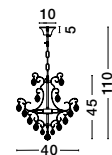

VENEZIA - 536801

Chrome Aluminium Glass & K9 Crystals
 LED E14 5x5 Watt 230 Volt
 IP20 Bulb Excluded
 D: 58 H1: 67 H2: 130 cm

VENEZIA - 536803

Chrome Aluminium Glass & K9 Crystals
 Adjustable
 LED E14 2x5 Watt 230 Volt
 IP20 Bulb Excluded
 D: 23-47 W: 5-22 H: 27 cm