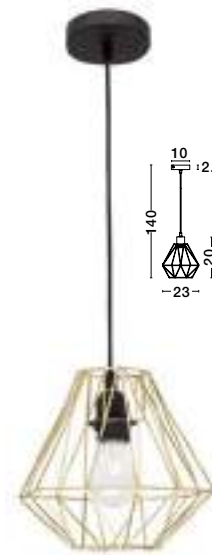

ISABELLA - 8801802

Brass Metal
Black Fabric Wire
LED E27 1x12 Watt 230 Volt
IP20 Bulb Excluded
D: 23 H1: 20 H2: 140 cm

ISABELLA - 8801501

Black Metal
Black Fabric Wire
LED E27 1x12 Watt 230 Volt
IP20 Bulb Excluded
D: 15 H1: 15 H2: 140 cm