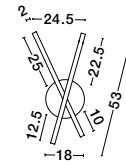

RESLIN - 9100201

Sandy White Aluminium
& Acrylic
LED 18 Watt 230 Volt
890Lm 3000K IP20
L: 24.5 W: 5 H: 53 cm