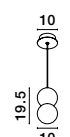

White Gypsum Opal Glass & White Aluminium
LED G9 1x5 Watt IP20
220-240 Volt Bulb Excluded
D: 10 H: 19.5 H2: 120 cm