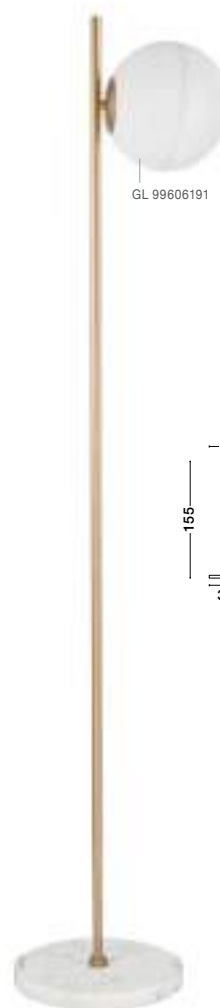

CANTONA - 9960617

White Opal Glass
Brass Gold
LED G9 1x5 Watt 230 Volt
IP20 Bulb Excluded
D: 14.5 W: 11 H: 35 cm

CANTONA - 9960614

White Opal Glass
Brass Gold
LED G9 5x5 Watt 230 Volt
IP20 Bulb Excluded
D: 35 H: 180 cm

CANTONA - 9960619

White Opal Glass
Brass Gold & Marble
LED E27 1x12 Watt 230 Volt
IP20 Bulb Excluded
D: 30 D2: 20 H: 155 cm

CANTONA - 9960615

White Opal Glass
Brass Gold
LED G9 3x5 Watt 230 Volt
IP20 Bulb Excluded
L: 80 W: 10 H: 180 cm