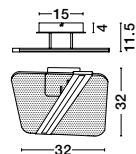

JERTUNA - 9545221

Gold Aluminium & Acrylic
LED 21 Watt 230Volt
1402Lm 3000K IP20
L: 32 W: 32 H: 11.5 cm