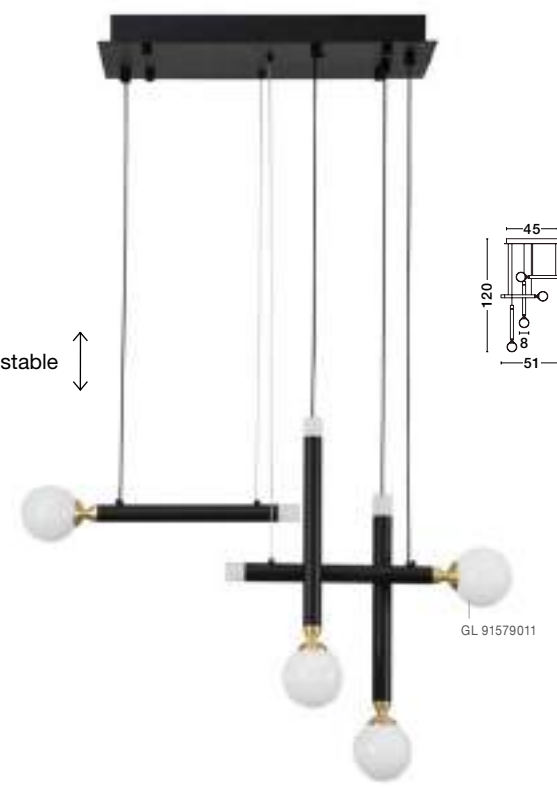

GL 91579011

CAYO - 9157901

Opal Glass & Acrylic
Brass & Black Aluminium
LED 1x5 Watt 230 Volt
250Lm 3000K IP20
D: 8 H: 38.5 H₂: 120 cm

CAYO - 9157904

Opal Glass & Acrylic
Brass & Black Aluminium
LED 20 Watt 230 Volt
1000Lm 3000K IP20
L: 51 W: 20 H: 120 cm

Adjustable