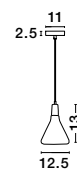

VENANZIO - 7605176

Brass Metal & Natural Wood
Black & White Fabric Wire
LED E14 1x5 Watt 230 Volt
IP20 Bulb Excluded
D: 12.5 H1: 13 H2: 120 cm