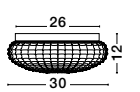

CLAM - 9738255

Clear Glass
White Metal
LED E27 2x12 Watt 230 Volt
IP44 Bulb Excluded
D: 30 H: 12 cm