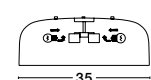

ET 8268061

PERLETO - 926811

Metal & Acrylic Diffuser
 Gold Leaf Outside
 Matt White Inside
 LED E27 2x10 Watt 230 Volt
 IP20 Bulb Excluded
 D: 35 H: 13 cm

ET 8268061

PERLETO - 826808

Metal & Acrylic Diffuser
 Coffee Brown Outside
 Matt White Inside
 LED E27 2x10 Watt 230 Volt
 IP20 Bulb Excluded
 D: 35 H: 13 cm