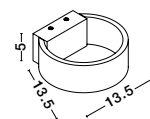

ENNA - 9102461

Sandy White Aluminum & Acrylic
LED 6 Watt 230 Volt
444Lm 3000K IP20
L: 13.5 W: 13.5 H: 5 cm