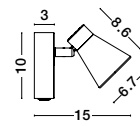

DUBLIN . 9155712

Sandy Black Metal
Switch On/Off
LED GU10 1x10 Watt 230 Volt
IP20 Bulb Excluded
L: 10 H: 15 cm