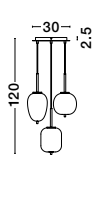

Opal Glass
Antique Brass Metal
Black Fabric Wire
LED E14 3x5 Watt 230 Volt
IP20 Bulb Excluded
D: 30 H: 120 cm