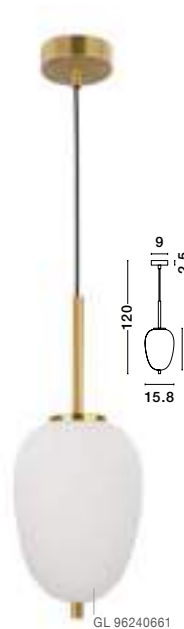

LATO . 9624065

Opal Glass
Antique Brass Metal
Black Fabric Wire
LED E14 1x5 Watt 230 Volt
IP20 Bulb Excluded
D: 16.5 H: 20 H₂: 120 cm

GL 96240661

LATO . 9624066

Opal Glass
Antique Brass Metal
Black Fabric Wire
LED E14 1x5 Watt 230 Volt
IP20 Bulb Excluded
D: 15.8 H: 23 H₂: 120 cm