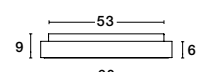

RANDO THIN - 9353854

Dimmable

Brushed Gold Aluminium & Acrylic
LED 50 Watt 230 Volt
3250Lm 3000K IP20
D: 60 H: 9 cm