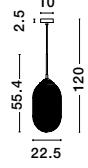

ATHENA - 9119112

Opal Glass
Brass Metal
LED E27 1x12 Watt 230 Volt
IP20 Bulb Excluded
D: 22.5 H: 55.4 H2: 120 cm