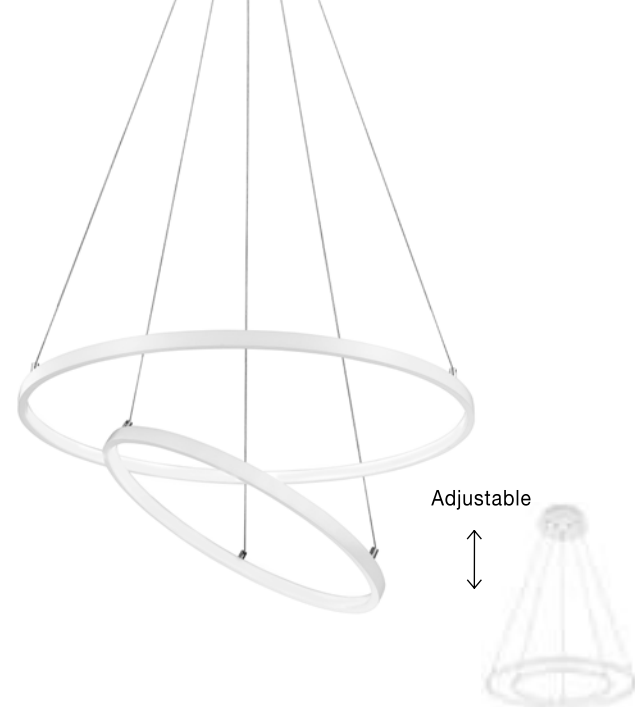

DEA - 17222002 | 17222002 D
Not Dimmable | Dimmable

Matt White Aluminium & Acrylic Adjustable
LED 85 Watt 230 Volt
4500Lm 3000K IP20
D: 60 H: 120 cm