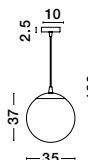

NAZIO - 9080351

Gradient Copper Glass
Chrome Aluminium
LED E27 1x12 Watt 230 Volt
IP20 Bulb Excluded
D: 35 H: 120 cm