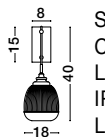

MOND - 9731216
Satin Gold Metal
Clear Glass
LED E14 3x5 Watt 230 Volt
IP20 Bulb Excluded
L: 76.5 W: 18 H: 120 cm