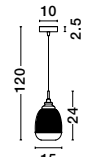

MOND - 9738210

Satin Gold Metal
Clear Glass
LED E14 1x5 Watt 230 Volt
IP20 Bulb Excluded
D: 15 H: 24 H₂: 120 cm