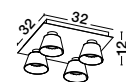

BOCCALE - 1300301304

Chrome Aluminium
Clear Glass
LED G9 4x5 Watt 230 Volt
IP20 Bulb Included
L: 32 W: 32 H: 12cm