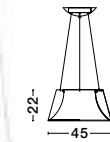

VOLCANO - 9077881

Metal & Acrylic Diffuser
Sandy Black Outside
Sandy White Inside
LED 33 Watt 230 Volt
1680Lm 3000K IP20
D: 45 H: 22 H2: 120 cm