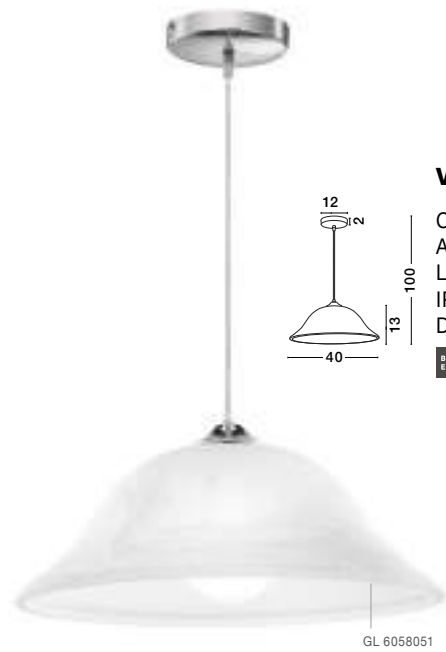

VINCA - 605805

Chrome Metal
Alabaster Glass
LED E27 1x12 Watt 230 Volt
IP20 Bulb Excluded
D: 40 H1: 13 H2: 100 cm

GL 6058051