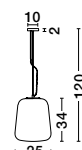

OLIVERIO - 7212603

Gradient Smoke Glass
Chrome Aluminium
LED E27 1x12 Watt 230 Volt
IP20 Bulb Excluded
D: 25 H1: 34 H2: 120 cm