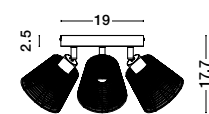

SION - 9155423

Sandy White Metal
Sandy White Cord
LED E14 3x5 Watt 230 Volt
IP20 Bulb Excluded
L: 19 H: 17.7 cm