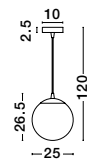

NAZIO - 9080251

Gradient Copper Glass
Chrome Aluminium
LED E27 1x12 Watt 230 Volt
IP20 Bulb Excluded
D: 25 H: 120 cm