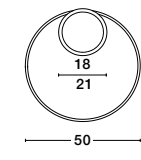

Sandy Black Aluminium & Acrylic
LED 32 Watt 230 Volt
2320 Lm 3000K IP20
D: 50 H: 5 cm

Sandy White Aluminium & Acrylic
LED 32 Watt 230 Volt
2320Lm 3000K IP20
D: 50 H: 5 cm

Gold Leaf Aluminium & Acrylic
LED 32 Watt 230 Volt
2320Lm 3000K IP20
D: 50 H: 5 cm

Metal & Acrylic Diffuser
White Outside
Golden Leaf Inside
LED 28 Watt 230 Volt
1400Lm 3000K IP20
D: 50 H: 10 cm

Metal & Acrylic Diffuser
White Outside
Silver Leaf Inside
LED 28 Watt 230 Volt
1400Lm 3000K IP20
D: 50 H: 10 cm