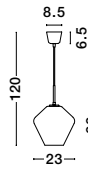

VEIRO . 9724102

Chrome Glass
Black Metal
Black Fabric Wire
LED E27 1x12 Watt 230 Volt
IP20 Bulb Excluded
D: 23 H: 22 H₂: 120 cm

GL 97241411