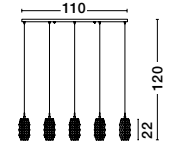

LAVAL - 838192

Clear Glass
& Chrome Aluminium
LED E14 5x5 Watt 230 Volt
IP20 Bulb Excluded
L: 110 W: 8 H: 120 cm

LAVAL - 838190

Clear Glass
& Chrome Aluminium
LED E14 1x5 Watt 230 Volt
IP20 Bulb Excluded
D: 8 H: 120 cm

LAVAL - 838191

Clear Glass
& Chrome Aluminium
LED E14 3x5 Watt 230 Volt
IP20 Bulb Excluded
D: 40 H: 120 cm

Adjustable