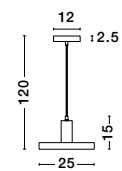

GARNI - 9417053

Black Metal Outside
Gold Inside
Black PVC Wire
LED E27 1x12 Watt 230 Volt
IP20 Bulb Excluded
D: 25 H: 15 H₂: 120 cm