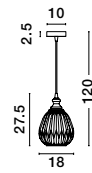

ZARLEY - 9066102

Brass Metal
Champagne Glass
LED E27 1x12 Watt 230 Volt
IP20 Bulb Excluded
D: 18 H: 120 cm

GL 90661013

ZARLEY - 9066031

Chrome Metal
Smoky Gray Glass
LED E27 3x12 Watt 230 Volt
IP20 Bulb Excluded
D: 35.5 H: 120 cm