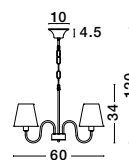

ELIZABETH - 7120022

Antique Bronze Metal
Sand Shade
LED E14 5x5 Watt 230 Volt
IP20 Bulb Excluded
D: 60 H1: 34 H2: 120 cm