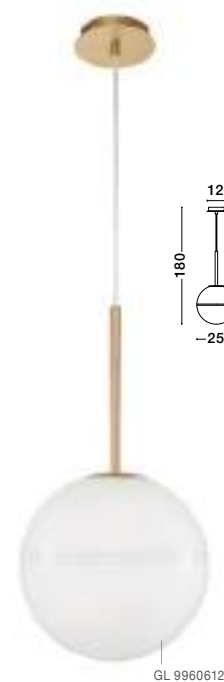

GL 91601911

KOVAC - 9160196

Brushed Gold Steel & Clear Structured Glass
LED G9 6x5 Watt 230 Volt
IP20 Bulb Excluded
D: 35 H: 180 cm

GL 91601911

KOVAC - 9160195

Brushed Gold Steel & Clear Structured Glass
LED G9 5x5 Watt 230 Volt
IP20 Bulb Excluded
L: 80 W: 10 H: 180 cm