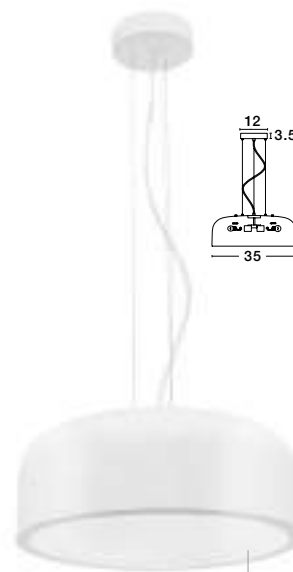

ET 8268061

PERLETO - 826801

Metal & Acrylic Diffuser
Matt White Outside & Inside
White Fabric Wire
LED E27 2x12 Watt 230 Volt
IP20 Bulb Excluded
D: 35 H1: 15 H2: 133 cm