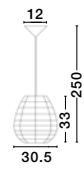

GRIFFIN - 9858713
Black Paper
Black Fabric Wire & Base
LED E27 1x12 Watt 230 Volt
IP20 Bulb Excluded
D: 30.5 H1: 33 H2: 215 cm

GRIFFIN - 9587131
Paper Mocca
Black Fabric Wire & Base
LED E27 1x12 Watt 230 Volt
IP20 Bulb Excluded
D: 30.5 H1: 33 H2: 250 cm