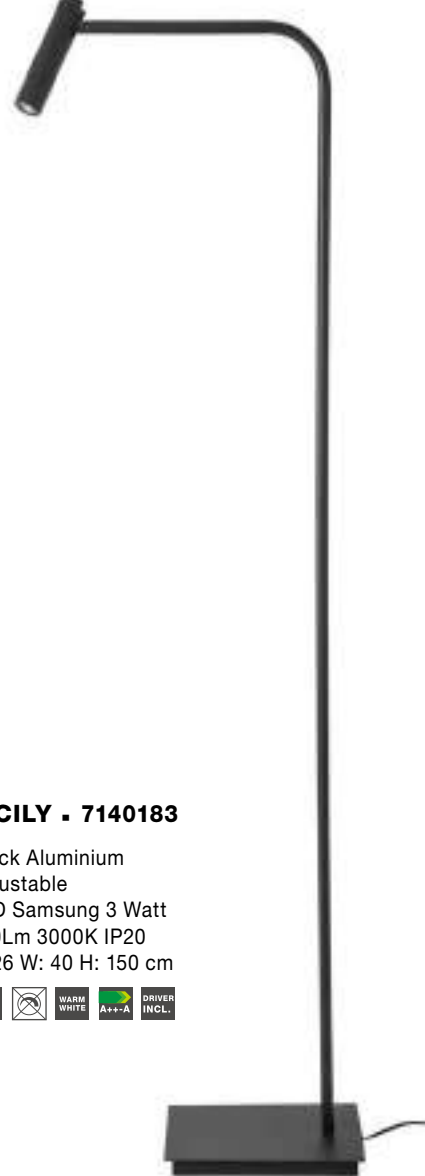

SICILY - 7140183

Black Aluminium
Adjustable
LED Samsung 3 Watt
190Lm 3000K IP20
L: 26 W: 40 H: 150 cm