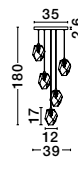

ICE - 9160235

Gradient White Colour
Glass & White Metal
LED G9 5x5 Watt 230 Volt
IP20 Bulb Excluded
D: 39 H: 180 cm