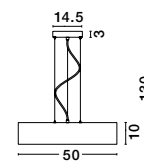

FINEZZA - 550402

Metal & Acrylic Diffuser
Matt Gray Outside
Matt White Inside
Black Fabric Wire
LED E27 3x12 Watt 230 Volt
IP20 Bulb Excluded
D: 50 H: 10 H2: 130 cm