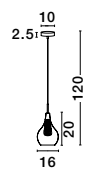

FILO - 1500202811

Chrome Aluminium
Clear Glass & Gold Frame
LED G9 1x5 Watt 230 Volt
IP20 Bulb Excluded
D: 16 H: 20 H2: 120 cm