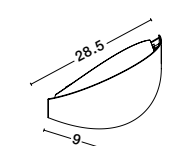

ASTRID - 9128320

Sandy White Metal & Acrylic
LED 20 Watt 230 Volt
1183Lm 3000K IP20
L: 28.5 W: 9 H: 16 cm