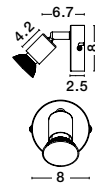

BASE - 662001

Rust Metal
LED GU10 1x5 Watt 230 Volt
IP20 Bulb Excluded
D: 8 W: 6.7 H: 10.9 cm