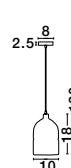

ALANZO - 91622801

Gray Concrete
Gray Fabric Wire
LED E27 1x12 Watt 230 Volt
IP20 Bulb Excluded
D: 10 H: 18 H2: 120 cm