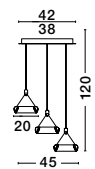

Outside Matt White
Aluminium & Crystal Inside
LED 36 Watt 230 Volt
2160Lm 3000K IP20
D: 45 H: 120 cm