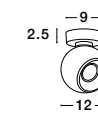

TORE - 665001

Matt White Aluminium
LED GU10 1x5 Watt 230 Volt
IP20 Bulb Excluded
D: 12 H: 15 cm