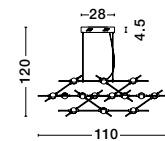

ATOMO - 9180614

Dimmable

Gold Metal & Acrylic
LED 14 x 2.4 Watt 230 Volt
2352Lm 3000K IP20
L: 110 W: 34.5 H: 120 cm
Included Remote Control