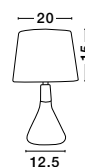

MONTES - 7605166

Chrome Metal & Natural Wood
Sand White Fabric Shade
LED E14 1x5 Watt 230 Volt
IP20 Bulb Excluded
D: 20 H1: 15 H2: 33.5 cm