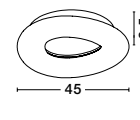

CIA - 9106243

Dimmable