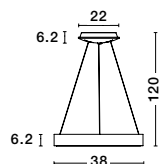

RANDO THIN - 9453434

Dimmable

Brushed Silver Aluminium & Acrylic
LED 30 Watt 230 Volt
1950Lm 3000K IP20
D: 38 H: 120 cm