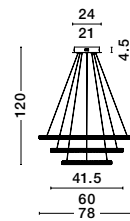

LED WARM WHITE A++ A DRIVER INCL

Adjustable

NAGER - 9481092

Dimmable

Sandy Black Aluminium
& Acrylic
LED 45 Watt 230 Volt
2737Lm 3000K IP20
D1: 67 D2: 47.5 H: 120 cm

Adjustable

NAGER - 9481093

Dimmable