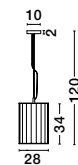

CELSO - 7252601
Antique Brass Metal
Clear Glass
LED E27 1x12 Watt 230 Volt
IP20 Bulb Excluded
D: 28 H1: 34 H2: 120 cm

GL 72526011