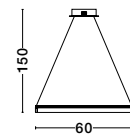

COURTEZ - 9818482

Bronze Aluminium & Acrylic
LED 30 Watt 230 Volt
2250Lm 3000K IP20
D: 40 H: 150 cm