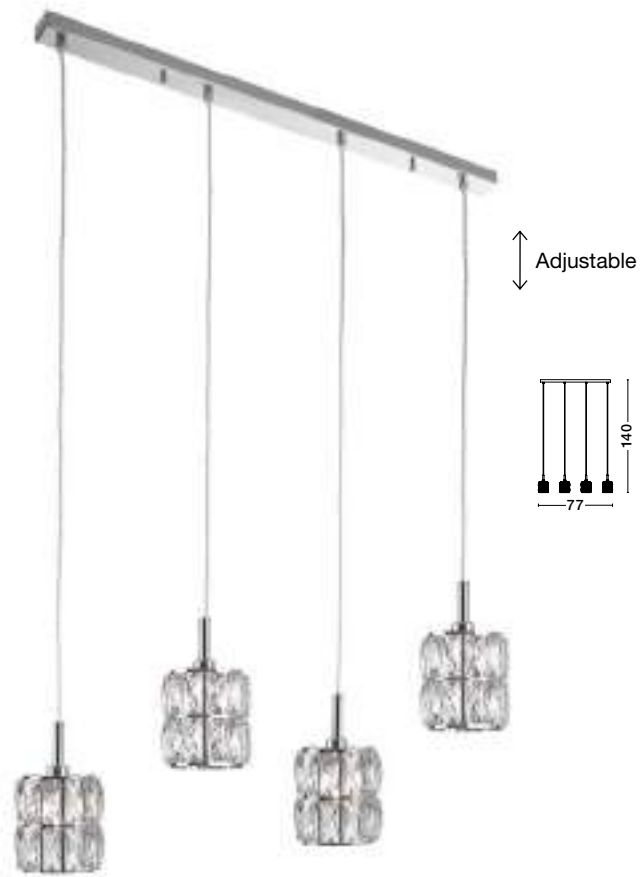

VALENCE - 8501652

Crystal & White Glass
Chrome Aluminium
LED G9 6x5 Watt 230 Volt
IP20 Bulb Excluded
D: 42 H: 140 cm

GL 85016521

VALENCE - 8501651

Crystal & White Glass
LED G9 6x5 Watt 230 Volt
IP20 Bulb Excluded
D: 42 H: 19 cm