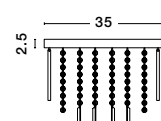

NUNZIA - 9180892

Chrome Metal
Glass & K9 Crystal
LED G9 6x5 Watt 230 Volt
IP20 Bulb Excluded
D: 35 H: 27 cm