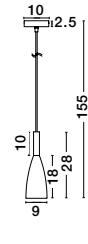

GRANT - 8883802
Black Aluminium
Natural Wood
Black Fabric Wire
LED E14 1x5 Watt 230 Volt
IP20 Bulb Excluded
D: 9 H1: 28 H2: 155 cm