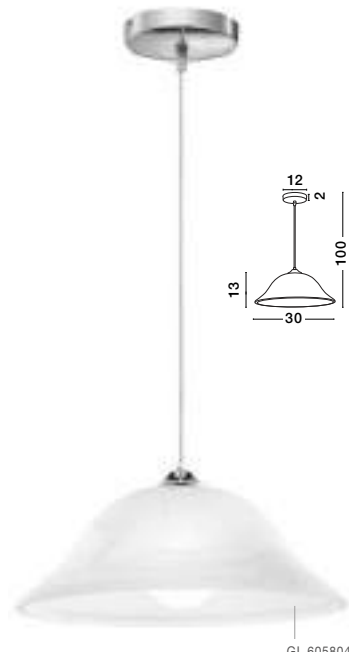

VINCA - 605804

Chrome Metal
Alabaster Glass
LED E27 1x12 Watt 230 Volt
IP20 Bulb Excluded
D: 30 H1: 13 H2: 100 cm

GL 6058041

GL 6004031

ANCO - 600403

White Satinated Glass
Chrome Metal
LED E27 1x12 Watt 230 Volt
IP20 Bulb Excluded
Packing 6 pcs
L: 30 W: 7.5 H: 16 cm

6 pcs

GL 6058031

GIORNO - 605803

Alabaster Glass
Chrome Metal
LED E27 1x12 Watt 230 Volt
IP20 Bulb Excluded
Packing 12 pcs
L: 30 W: 7.5 H: 16 cm

12 pcs