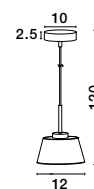

BOCCALE - 1300301301

Chrome Aluminium
Clear Glass
LED G9 1x5 Watt 230 Volt
IP20 Bulb Included
D: 12 H: 120 cm