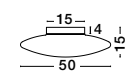

Opal Glass
Chrome Metal
LED E27 3x12 Watt 230 Volt
IP20 Bulb Excluded
D: 50 H: 15 cm