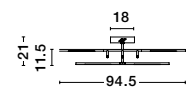

Rotating & Adjustable

RACCIO - 9180725

Brass Gold Metal & Acrylic
LED 6.8 Watt 230 Volt
280Lm 3000K IP20
L: 36.5 W: 12 H: 40 cm

RACCIO - 9180714

Dimmable
 Black Metal & Acrylic
 LED 48 Watt 230 Volt
 3360Lm 3000K IP20
 L: 94.5 W: 94.5 H: 21 cm
 LED WARM WHITE A+++ DRIVER INCL.