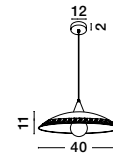

Chrome Metal
White Glass & Silver Iridescent
LED E27 1x12 Watt 230 Volt
IP20 Bulb Excluded
D: 40 H1: 11 H2: 100 cm