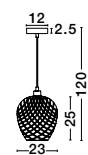

SCARLET - 9142499

Natural Bamboo
Black PVC Wire & Base
LED E27 1x12 Watt 230 Volt
IP20 Bulb Excluded
D: 23 H1: 25 H2: 120 cm