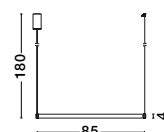

Antique Brass
Aluminium & Acrylic
LED 30 Watt 230 Volt
1650Lm 3000K IP20
D: 85 H: 180 cm