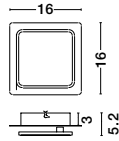

AUSTIN - 9001704

White Aluminium
Adjustable
LED 6 Watt 230 Volt
420Lm 3000K IP20
L: 16 W: 5.2 H: 16 cm