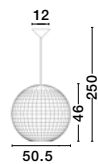

GRIFFIN - 9587122

Dried Water Hyacinth
Black Fabric Wire & Base
LED E27 1x12 Watt 230 Volt
IP20 Bulb Excluded
D: 50.5 H1: 46 H2: 250 cm