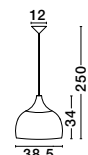

MIA - 9594341

Natural Rattan & Wood
Black Fabric Wire & Base
LED E27 1x12 Watt 230 Volt
IP20 Bulb Excluded
D: 38.5 H1: 34 H2: 250 cm