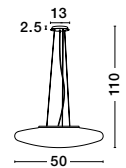

GL 45876011

PRESSED - 4587601

Opal Glass
Satin Metal Base
Chrome Aluminium
LED E27 4x12 Watt 230 Volt
IP20 Bulb Excluded
D: 60 H: 110 cm

GL 45876021

PRESSED - 4587602

Opal Glass
Satin Metal Base
Chrome Aluminium
LED E27 3x12 Watt 230 Volt
IP20 Bulb Excluded
D: 50 H: 110 cm