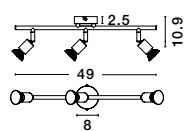

BASE - 661003

Matt White Metal
LED GU10 3x5 Watt 230 Volt
IP20 Bulb Excluded
L: 49 W: 8 H: 10.9 cm