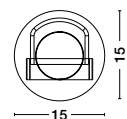

POLSO - 6161202

Matt White Aluminium & Acrylic
LED 6 Watt 230 Volt
390Lm 3000K IP20
D: 15 W: 4.8 cm

POLSO - 6161203

Matt White Aluminium & Acrylic
LED 6 Watt 230 Volt
390Lm 3000K IP20
D: 16 W: 5 cm

POLSO - 6161201

Matt White Aluminium & Acrylic
LED 6 Watt 230 Volt
390Lm 3000K IP20
L: 22.5 W: 4 H: 12 cm

LINE - 9115908

Sandy White Aluminium & Acrylic
LED 2x8 Watt 230 Volt
1056Lm 3000K IP20
L: 30.4 W: 4.8 H: 8 cm

LINE - 9115912

Sandy White Aluminium & Acrylic
LED 2x12 Watt 230 Volt
1823Lm 3000K IP20
L: 50.3 W: 4.8 H: 8 cm