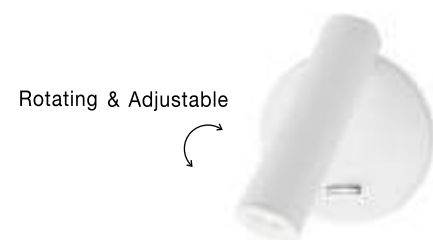

Rotating & Adjustable

LAREDO - 8140521

White Aluminium
Adjustable
Switch On/Off
LED Samsung 3 Watt
190Lm 3000K IP20
L: 11 W: 9 H: 11 cm