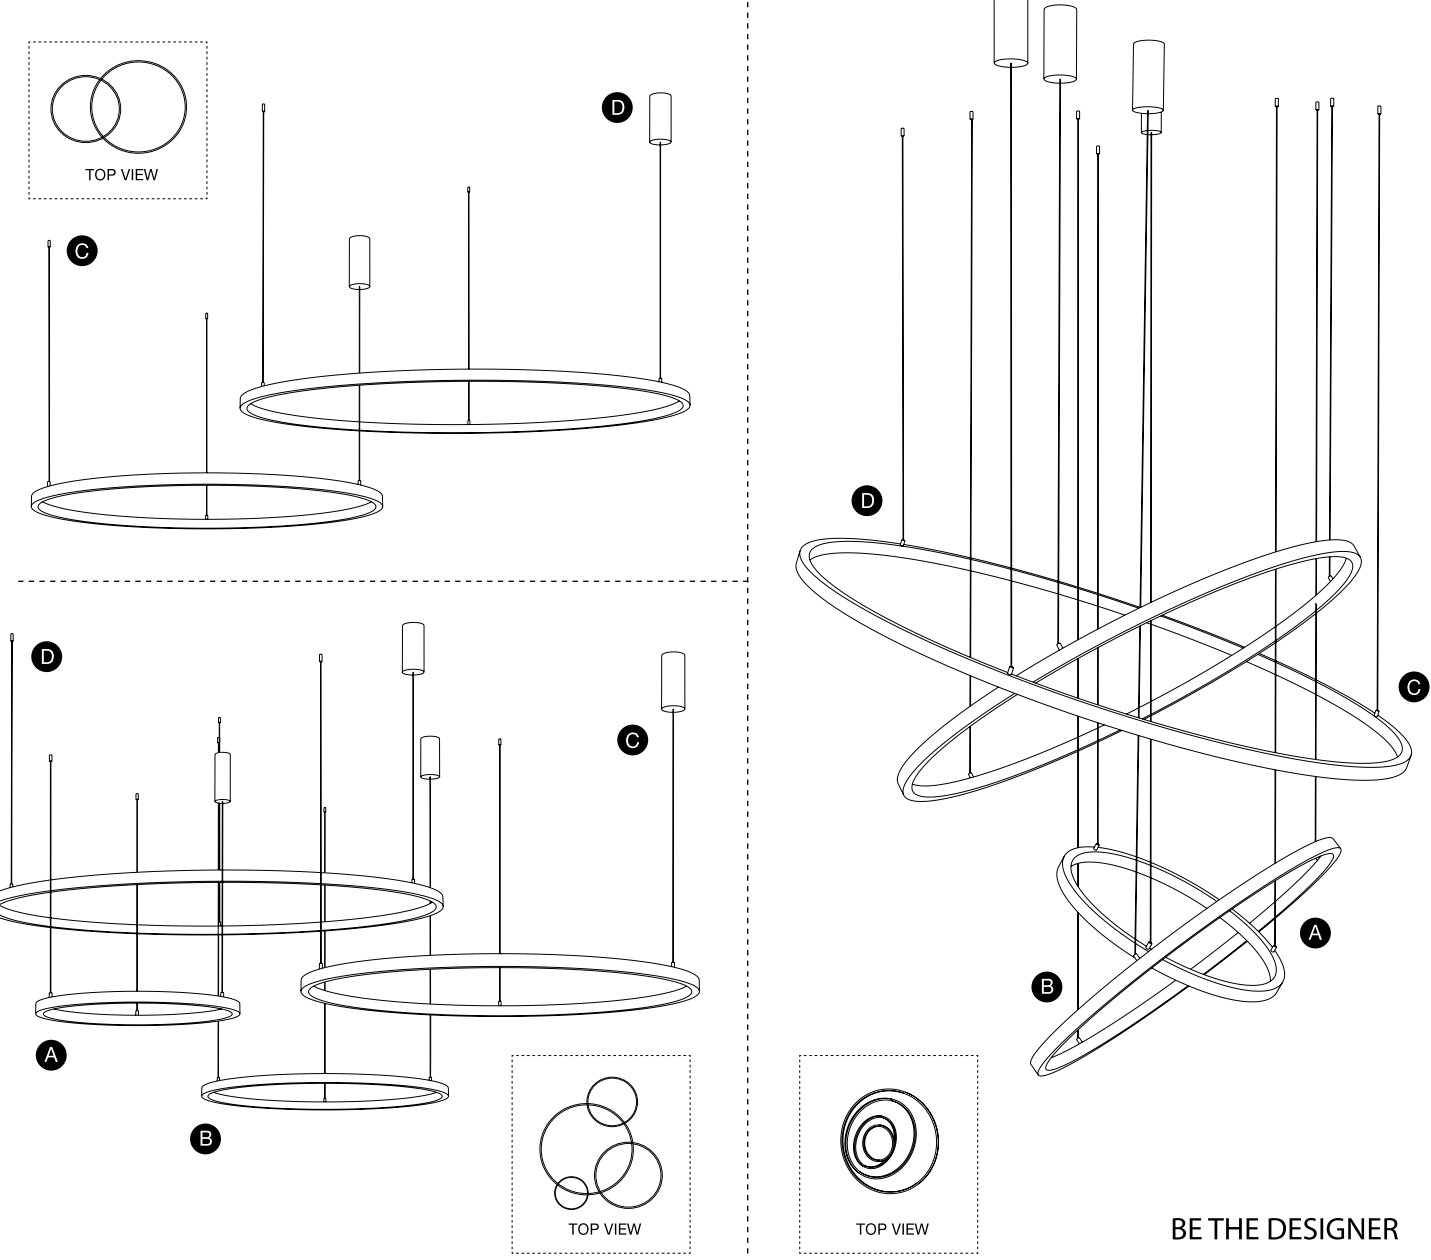

Inspiration

See how it works

Style them in your own way!

BE THE DESIGNER

VEGAS - 86016805

Antique Brass
Aluminium & Acrylic
LED 35 Watt 230 Volt
1900Lm 3000K IP20
D: 108 H: 180 cm

VEGAS - 86016806

Antique Brass
Aluminium & Acrylic
LED 30 Watt 230 Volt
1650Lm 3000K IP20
D: 85 H: 180 cm