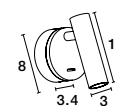

CLIP - 9030201

Sandy White Aluminium
LED Philips 3 Watt
Switch On/Off
190Lm 3000K IP20
D: 8 W: 3.4 H: 11 cm