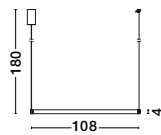

Inspiration

See how it works

Style them in your own way!

BE THE DESIGNER

VEGAS - 86016805

Antique Brass
Aluminium & Acrylic
LED 35 Watt 230 Volt
1900Lm 3000K IP20
D: 108 H: 180 cm

VEGAS - 86016806

Antique Brass
Aluminium & Acrylic
LED 30 Watt 230 Volt
1650Lm 3000K IP20
D: 85 H: 180 cm