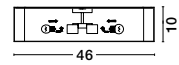

RAGU - 866608

Metal & Acrylic Diffuser
Satin Nickel Outside
Matt White Inside
LED E27 4x10 Watt 230 Volt
IP20 Bulb Excluded
L: 46 W: 46 H: 10 cm