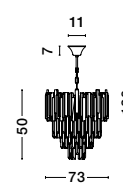

GRANE - 9050110

Gold Metal & Crystal
LED E14 12x5 Watt 230 Volt
IP20 Bulb Excluded
D: 73 H: 50 H_z: 120 cm