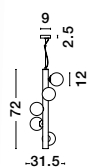

JAKLIN - 9724582

Opal Glass
Antique Brass Metal
Gold Fabric Wire
LED G9 5x5 Watt 230 Volt
IP20 Bulb Excluded
D: 31.5 H: 72 H2: 150 cm

GL 97245821