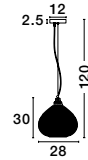

BOHO - 8040202

Rose Gold Glass & Metal
LED E27 1x12 Watt 230 Volt
IP20 Bulb Excluded
D: 28 H: 30 H2:120 cm