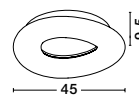

CIA - 9106242

Dimmable