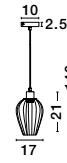

SAGE - 8809703

Copper Metal
Black Fabric Wire
LED E27 1x12 Watt 230 Volt
IP20 Bulb Excluded
D: 17 H1: 21 H2: 140 cm