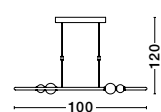

Satin Gold Aluminium
Opal Glass
LED 44.2 Watt 230 Volt
2660Lm 3000K IP20
L: 100 W: 64 H: 120 cm

Included
Remote control