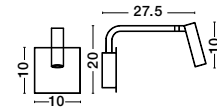

SICILY - 7140181

Black Aluminium
Adjustable
Switch On/Off
LED Samsung 3 Watt
190Lm 3000K IP20
L: 10 W: 16 H: 20 cm