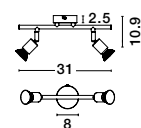

BASE - 661002

Matt White Metal
LED GU10 2x5 Watt 230 Volt
IP20 Bulb Excluded
L: 31 W: 8 H: 10.9 cm