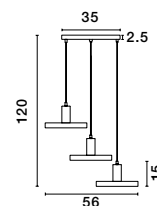

Adjustable

GARNI - 9417051

Black Metal Outside
& Gold Inside
Black Pvc Wire
LED E27 3x12 Watt 230 Volt
IP20 Bulb Excluded
D: 56 H: 120 cm