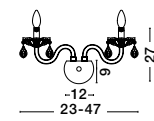

VENEZIA - 536803

Chrome Aluminium Glass & K9 Crystals
Adjustable
LED E14 2x5 Watt 230 Volt
IP20 Bulb Excluded
D: 23-47 W: 5-22 H: 27 cm