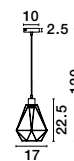

PAOLO - 7605180

Black Metal
Black & White Fabric Wire
LED E27 1x12 Watt 230 Volt
IP20 Bulb Excluded
D: 17 H1: 22.5 H2: 120 cm