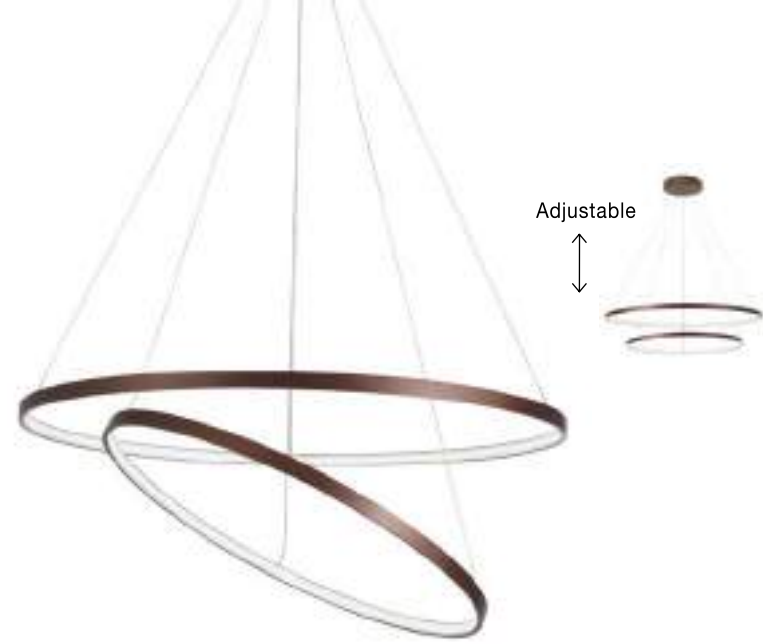

9180380
Remote Control
Separately sold

GL 95460401

MINORI - 9546040

White & Clear
Structured Glass
Chrome Metal
LED E27 2x12 Watt 230 Volt
IP20 Bulb Excluded
D: 40 W: 40 H: 9.5 cm

ASTERION - 9910020

Dimmable
White Acrylic Diffuser
LED 24 Watt 230 Volt
1680Lm 3000K-4000K-5500K IP20
D: 41 H: 9.5 cm