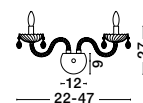

ZENO - 71231403

Chrome Aluminium
Cognac Glass & K9 Crystals
Adjustable
LED E14 2x5 Watt 230 Volt
IP20 Bulb Excluded
D: 22-47 W: 5-18 H: 27 cm