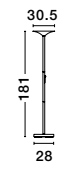

ALSO YOU CAN DO

VITI - 9155182

Dimmable

Sandy Black Aluminium & Acrylic
LED 18 Watt 230 Volt
1300Lm 3000K IP20
D: 30 W: 30 H: 170 cm

ROCCO . 9020102
Dimmable

Sandy Black Metal
& Acrylic
LED 30 Watt 230 Volt
3000Lm 3000K IP20
D: 30.5 H: 181 cm