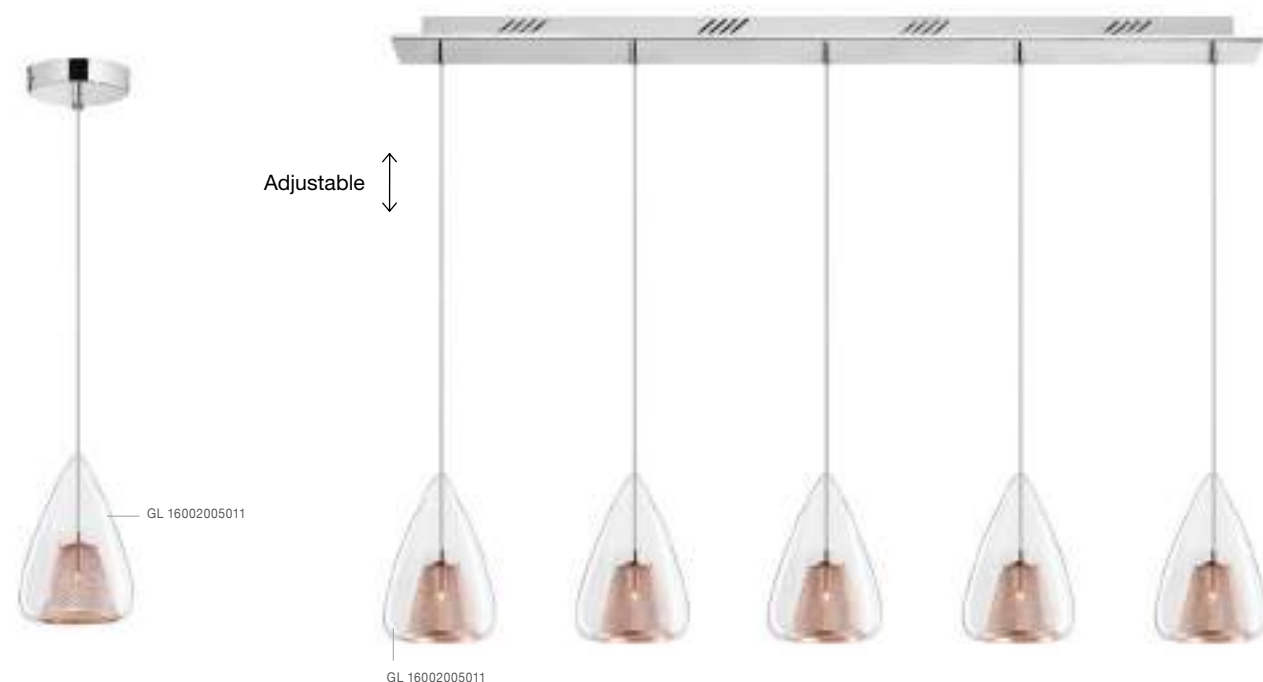

BOCCALE - 1300301306

Chrome Aluminium
Clear Glass
LED G9 5x5 Watt 230 Volt
IP20 Bulb Included
L: 117 W: 10 H: 120 cm

GL 13003013012
GL 13003013011

BOCCALE - 1300301302

Chrome Aluminium
Clear Glass
LED G9 1x5 Watt 230 Volt
IP20 Bulb Included
D: 12 W: 12.6 H: 10.3 cm

GL 13003013012
GL 13003013011

BOCCALE - 1300301301

Chrome Aluminium
Clear Glass
LED G9 1x5 Watt 230 Volt
IP20 Bulb Included
D: 12 H: 120 cm

HUGO - 1600200501

Chrome Aluminium
Clear Glass & Rose Gold Frame
LED G9 1x5 Watt 230 Volt
IP20 Bulb Excluded
D: 16.5 H: 25 H2: 120 cm