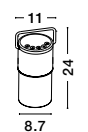

JAM - 9180391
Dimmable

Black Iron & Clear ABS
LED 5 Watt
10Lm 3000K IP20
D: 11 H: 19.5 - 24 cm

USB
CHARGER

Play
Our
Music

Connect your phone, tablet or computer to the magnificently sounding of Jam, Ray and Maya families which are compatible with a Bluetooth Speaker, it truly has to be heard to be believed, with stereo sound that will awaken your musical soul with its stunning quality and audio.