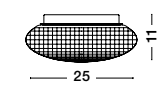

SENS - 838122

White Glass
White Metal
LED E27 1x12 Watt 230 Volt
IP44 Bulb Excluded
D: 25 H: 11 cm