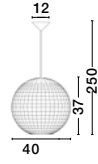

GRIFFIN - 9587121

Dried Water Hyacinth
Black Fabric Wire & Base
LED E27 1x12 Watt 230 Volt
IP20 Bulb Excluded
D: 40 H1: 37 H2: 250 cm