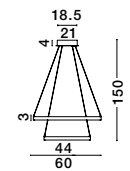

LEON . 8100281

Gold Leaf Aluminium & Acrylic Adjustable

LED 65 Watt 230 Volt
3900Lm 3000K IP20
D1: 60 D2: 44 H: 150 cm