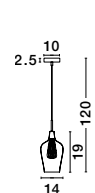

FILO - 1500202831

Chrome Aluminium
Clear Glass & Gold Frame
LED G9 1x5 Watt 230 Volt
IP20 Bulb Excluded
D: 14 H: 19 H2: 120 cm