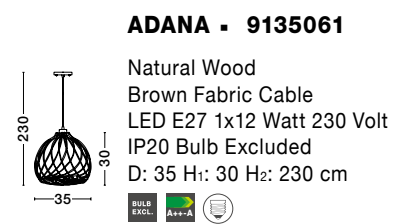

S 91450611

SALINO - 9145061

Ivory Fabric Shade
Brown Fabric Wire
Natural Wood
LED E27 1x12 Watt 230 Volt
IP20 Bulb Excluded
D: 50 H: 28 H_z: 160 cm

S 91450711

SALINO - 9145071

Ivory Fabric Shade
Brown Fabric Wire
Natural Wood
LED E27 1x12 Watt 230 Volt
IP20 Bulb Excluded
D: 50 H: 28 H_z: 164 cm