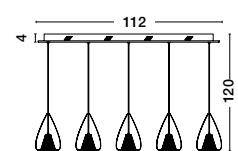

GL 13003013012
GL 13003013011

BOCCALE - 1300301301

Chrome Aluminium
Clear Glass
LED G9 1x5 Watt 230 Volt
IP20 Bulb Included
D: 12 H: 120 cm

HUGO - 1600200501

Chrome Aluminium
Clear Glass & Rose Gold Frame
LED G9 1x5 Watt 230 Volt
IP20 Bulb Excluded
D: 16.5 H: 25 H2: 120 cm