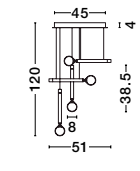

CAYO - 9157901

Opal Glass & Acrylic
Brass & Black Aluminium
LED 1x5 Watt 230 Volt
250Lm 3000K IP20
D: 8 H: 38.5 H₂: 120 cm

CAYO - 9157904

Opal Glass & Acrylic
Brass & Black Aluminium
LED 20 Watt 230 Volt
1000Lm 3000K IP20
L: 51 W: 20 H: 120 cm

Adjustable