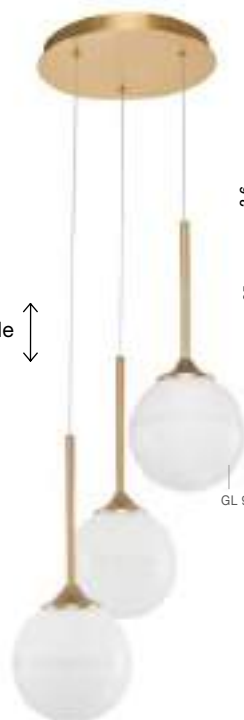

CANTONA - 9960612

White Opal Glass
Brass Gold
LED E27 1x12 Watt 230 Volt
IP20 Bulb Excluded
D: 25 H: 180 cm

GL 99606121

Adjustable

CANTONA - 9960613

White Opal Glass
Brass Gold
LED G9 3x5 Watt 230 Volt
IP20 Bulb Excluded
D: 25 H: 180 cm

GL 99606131