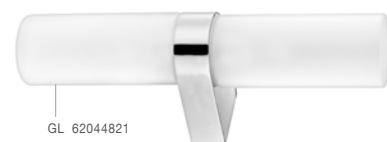

GL 62044821

POLO - 6204481

Frosted Glass
Chrome Aluminium
LED G9 2x5 Watt 230 Volt
Bulb Included IP44
L: 30.5 W: 5.5 H: 5.5 cm

POLO - 6204482

Frosted Glass
Chrome Aluminium
LED G9 1x5 Watt 230 Volt
Bulb Included IP44
L: 5.5 W: 11.4 H: 16.8 cm