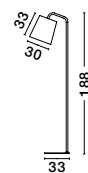

STABILE - 549603

Matt Black Metal Outside
Matt White Inside
Black Fabric Wire
LED E27 1x12 Watt 230 Volt
IP20 Bulb Excluded
D: 30 H: 188 cm