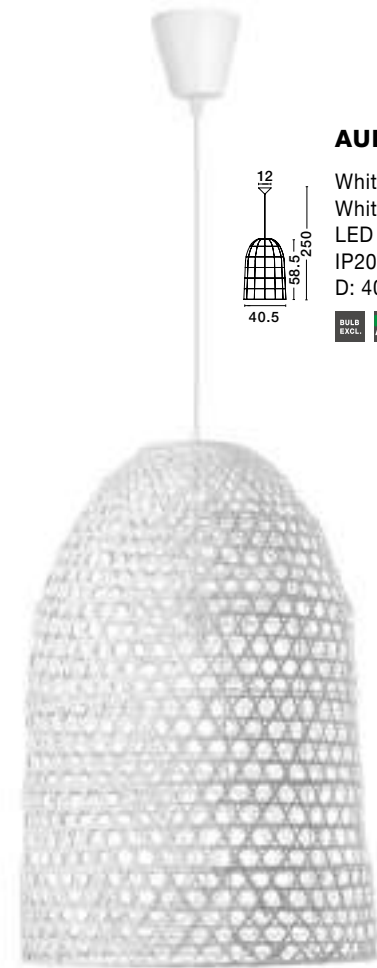

AURORA - 9586682
White Bamboo
White Fabric Wire & Base
LED E27 1x12 Watt 230 Volt
IP20 Bulb Excluded
D: 40.5 H: 58.5 H2: 250 cm