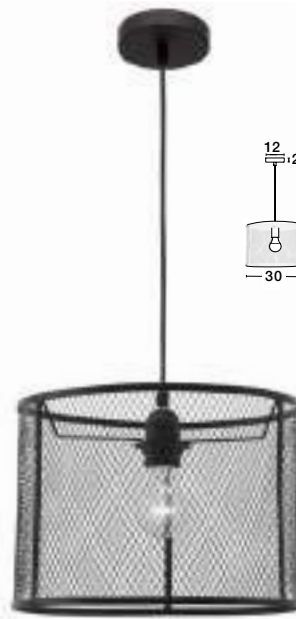

NET - 8809301

Black Aluminium
Black Fabric Wire
LED E27 1x12 Watt 230 Volt
IP20 Bulb Excluded
D: 30 H1: 22 H2: 140 cm