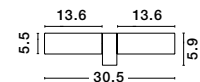

POLO - 6204481

Frosted Glass
Chrome Aluminium
LED G9 2x5 Watt 230 Volt
Bulb Included IP44
L: 30.5 W: 5.5 H: 5.5 cm