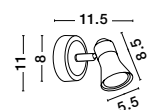

GL 6670011

PUBLICO - 667001
 Opal Glass
 Satin Nickel Metal
 LED E14 1x5 Watt 230 Volt
 IP20 Bulb Excluded
 D: 8 W: 13 H: 10.5 cm

GALERIA - 663002

Satin Nickel
Chrome Aluminium
LED GU10 2x10 Watt 230 Volt
IP20 Bulb Excluded
L: 25 H: 16.5 cm