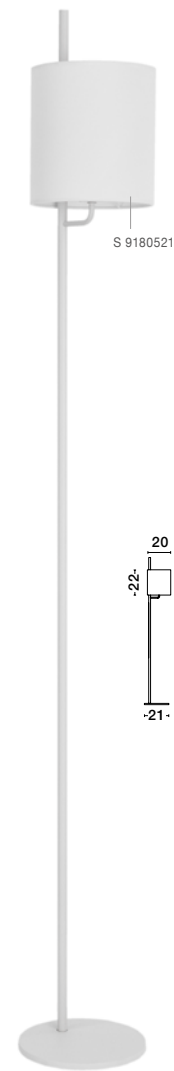

YAMA - 9180521

White Fabric Shade
& White Aluminium
Switch On/Off
LED E27 1x12 Watt 230 Volt
IP20 Bulb Excluded
D: 20 H: 22 H₂: 176 cm