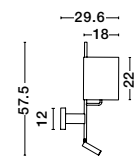

YAMA - 9180511

White Fabric Shade
& White Aluminium
Adjustable - Switch On/Off
LED Samsung 3 Watt
210Lm 3000K
LED E27 1x12 Watt 230 Volt
IP20 Bulb Excluded
D: 18 W: 29.6 H: 57.5 cm