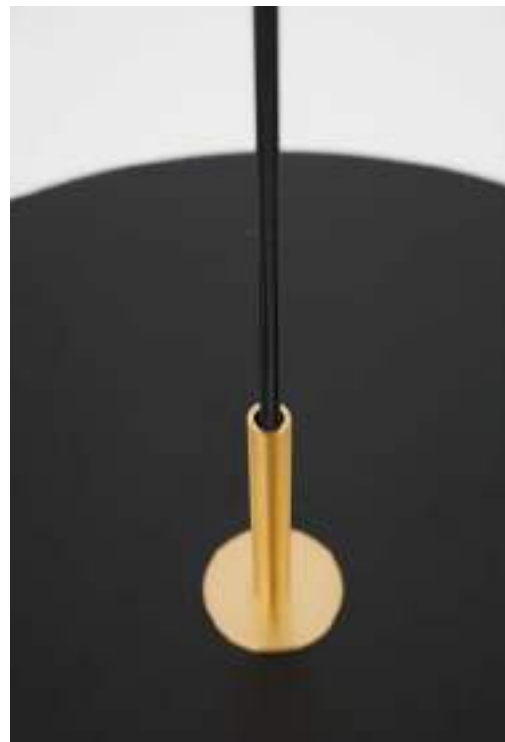

ET 9106231

VETRO - 910621

Matt White Aluminium & Acrylic
LED 41 Watt 230 Volt
2693Lm 3000K IP20
D: 50 H: 120 cm