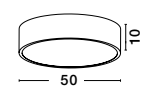

RODA - 6166805