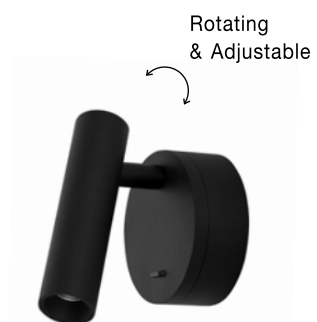

CLIP - 9030202

Sandy Black Aluminium
LED Philips 3 Watt
Switch On/Off
190Lm 3000K IP20
D: 8 W: 3.4 H: 11 cm