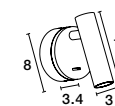

CLIP - 9030202

Sandy Black Aluminium
LED Philips 3 Watt
Switch On/Off
190Lm 3000K IP20
D: 8 W: 3.4 H: 11 cm