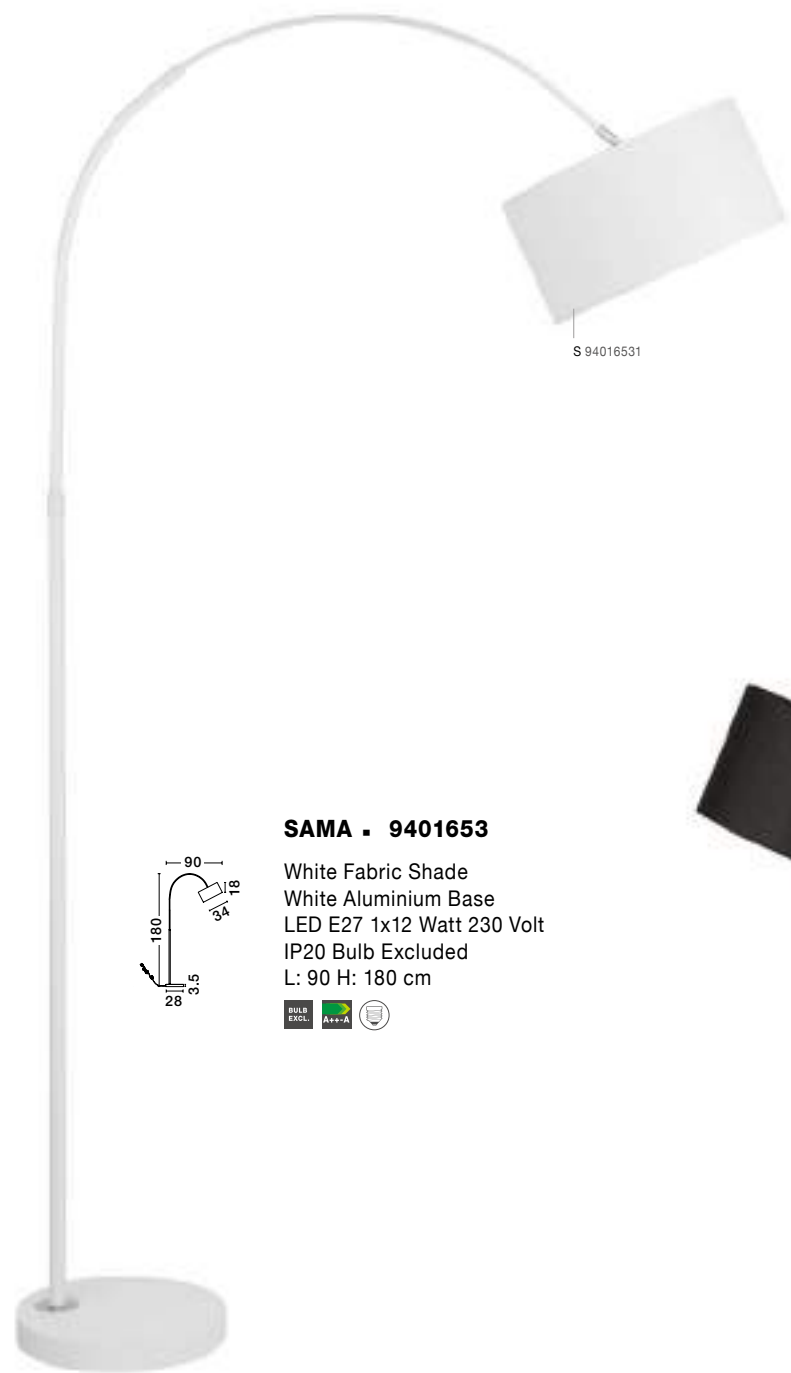

S 94016531

SAMA - 9401653

White Fabric Shade
White Aluminium Base
LED E27 1x12 Watt 230 Volt
IP20 Bulb Excluded
L: 90 H: 180 cm