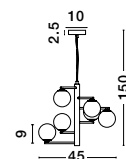

AGRIGENTO - 1700306001

Opal Glass
Antique Brass Metal
LED G9 6x5 Watt 230 Volt
IP20 Bulb Excluded
D: 45 H: 150 cm