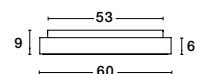

ET 93538521

RANDO THIN - 9353856

Dimmable

Brushed Silver Aluminium & Acrylic
LED 50 Watt 230 Volt
3250Lm 3000K IP20
D: 60 H: 9 cm

ET 93538521

RANDO THIN - 9353855

Dimmable

Brushed Coffee Aluminium & Acrylic
LED 50 Watt 230 Volt
3250Lm 3000K IP20
D: 60 H: 9 cm