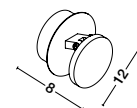

OTTO - 9139805

Sandy White Metal & Aluminium Acrylic
LED 5 Watt 230 Volt
469Lm 3000K IP20
D: 12 W: 8 H: 12 cm