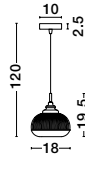

MOND - 9738211

Satin Gold Metal
Clear Glass
LED E14 1x5 Watt 230 Volt
IP20 Bulb Excluded
D: 18 H: 19.5 H₂: 120 cm