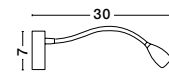

FLEX - 9701613

Chrome Aluminium
Adjustable Switch On/Off
LED 3 Watt
190Lm 3000K IP20
D: 7 H: 30 cm