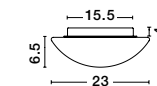

BREST - 832401

White Opal Glass & Metal
LED E27 1x12 Watt 230 Volt
IP44 Bulb Excluded
D: 23 H: 10.5 cm