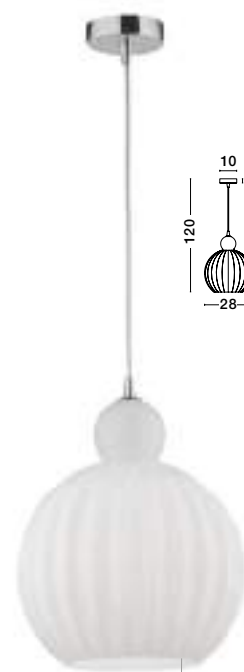

ODELL . 9190883
Chrome Aluminium
Opal Glass
LED E27 1x12 Watt 230 Volt
IP20 Bulb Excluded
D: 28 H: 35.9 Hz: 120 cm

GL 91908831