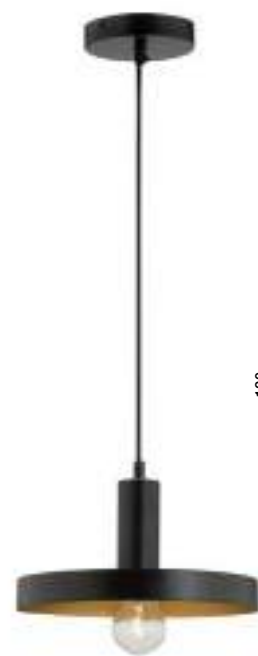

GARNI - 9417053

Black Metal Outside
Gold Inside
Black PVC Wire
LED E27 1x12 Watt 230 Volt
IP20 Bulb Excluded
D: 25 H: 15 H₂: 120 cm

GARNI - 9417050

Gold Metal
Outside & Inside
Black PVC Wire
LED E27 1x12 Watt 230 Volt
IP20 Bulb Excluded
D: 25 H: 15 H₂: 120 cm

Adjustable

GARNI - 9417051

Black Metal Outside
& Gold Inside
Black Pvc Wire
LED E27 3x12 Watt 230 Volt
IP20 Bulb Excluded
D: 56 H: 120 cm