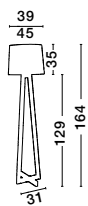

ALMA - 40202

Natural Wood
Sand White Shade
Black Fabric Wire
LED E27 1x12 Watt 230 Volt
IP20 Bulb Excluded
L: 31 H1: 35 H2: 164 cm