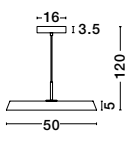

VETRO - 910622

Matt Black Aluminium & Acrylic
LED 41 Watt 230 Volt
2693Lm 3000K IP20
D: 50 H: 120 cm