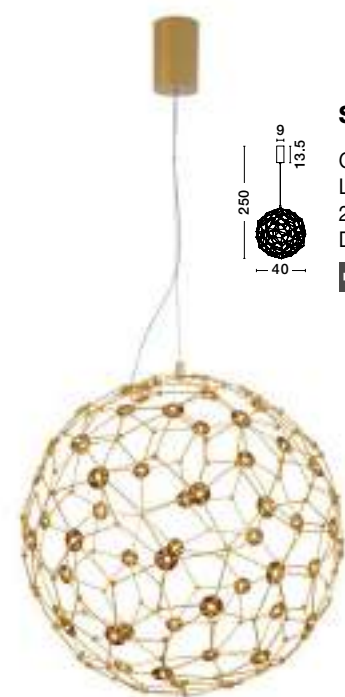

SOLE - 9186002
Gold Metal
LED 21.6 Watt 230 Volt
2520Lm 3000K IP20
D: 40 H: 250 cm

LED ☒ Waste free ☒ A++-A ☒ Green incl.