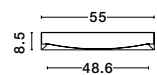

LUTON - 9818451

Coffee Brown Aluminium
Matt White Acrylic Diffuser
LED 47 Watt 230 Volt
3525Lm 3000K IP20
D: 55 H: 8.5 cm