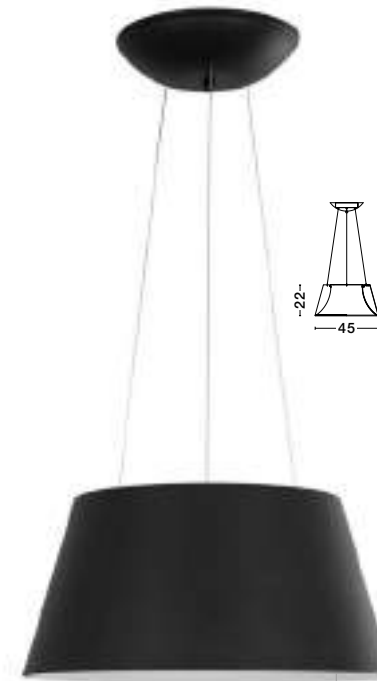

VOLCANO - 9077881

Metal & Acrylic Diffuser
Sandy Black Outside
Sandy White Inside
LED 33 Watt 230 Volt
1680Lm 3000K IP20
D: 45 H: 22 H2: 120 cm

ET 90778821