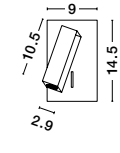

DONA - 9081351
Sandy White Aluminium
LED Cree 3 Watt 230 Volt
Switch On/Off
180Lm 3000K IP20
L: 9 H: 14.5 cm

Rotating &
Adjustable