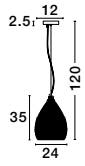

BOHO - 8040602

Rose Gold Glass & Metal
LED E27 1x12 Watt 230 Volt
IP20 Bulb Excluded
D: 24 H: 35 H2:120 cm