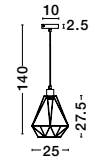

ISABELLA - 8801802

Brass Metal
Black Fabric Wire
LED E27 1x12 Watt 230 Volt
IP20 Bulb Excluded
D: 23 H1: 20 H2: 140 cm

ISABELLA - 8801501

Black Metal
Black Fabric Wire
LED E27 1x12 Watt 230 Volt
IP20 Bulb Excluded
D: 15 H1: 15 H2: 140 cm