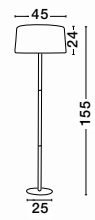

ARRIGO - 7605184

Natural Wood & White Metal
White Fabric Shade
White Fabric Wire
LED E27 1x12 Watt 230 Volt
IP20 Bulb Excluded
D: 45 H: 24 H_z: 155 cm