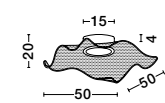

Inspiration

See how it works

Style them in your own way!

BE THE DESIGNER

Expand the design as long as you want depending on your space and your lighting needs.

SIDERNO - 9054501

Gold Aluminium & Acrylic
LED 30 Watt 230 Volt
2046Lm 3000K IP20
L: 50 W: 50 H: 150 cm