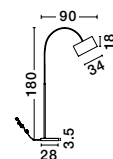

SAMA - 9401653

White Fabric Shade
White Aluminium Base
LED E27 1x12 Watt 230 Volt
IP20 Bulb Excluded
L: 90 H: 180 cm