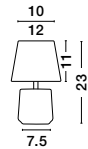

Chrome & Gray Metal
Gray Fabric Shade
LED E14 1x5 Watt 230 Volt
IP20 Bulb Excluded
D: 12 H: 22 cm

ALICIA - 8805204