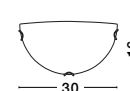

6 pcs

GL 6058031

GIORNO - 605803

Alabaster Glass
Chrome Metal
LED E27 1x12 Watt 230 Volt
IP20 Bulb Excluded
Packing 12 pcs
L: 30 W: 7.5 H: 16 cm

12 pcs

GL 6058011

GIORNO - 605801

Alabaster Glass
Chrome Metal
LED E27 1x12 Watt 230 Volt
IP20 Bulb Excluded
Packing 5 pcs
D: 30 H: 8 cm