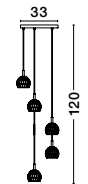

LARA - 8540405

Clear Glass
& Chrome Aluminium
LED G9 5x5 Watt 230 Volt
IP20 Bulb Excluded
D: 33 H: 120 cm