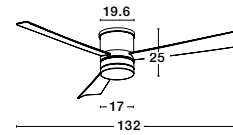

SILKY - 9953015

FAN SPECIFICATIONS

Product Nm.	Body Material	Blades Material	Product Size	Speed	Length of Each Blade	Motor Type	Watt (max.)	Power Supply	Airflow (CFM)	RPM	Noise Level	Weight	Blade Sweep	Summer/Winter Function	Light	Remote Control	Guarantee	Class
9953016	Brushed Nickel Steel & Glass	Plywood	D: 132 cm H: 25 cm	5 Speed Remote	57.5 cm	DC	35W	AC220-240V	4500	184	< 50 dB	7 Kg	52"	✓	✓	✓	5 Years motor 1 Year light source	I
9953015	Matt White Steel & Glass	White Plywood	D: 132 cm H: 25 cm	5 Speed Remote	57.5 cm	DC	35W	AC220-240V	4500	184	< 50 dB	7 Kg	52"	✓	✓	✓	5 Years motor 1 Year light source	I

LIGHT SPECIFICATIONS

Product Nm.	LED Watt	Motor DC Watt	Lumen	Volt	LED Chip	Beam Angle	Kelvin	Protection	Driver Included
9953016	18W	35W	650Lm	220V	Edison	120°	3000K	IP20	✓
9953015