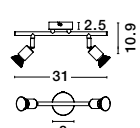

BASE - 662002

Rust Metal
LED GU10 2x5 Watt 230 Volt
IP20 Bulb Excluded
L: 31 W: 8 H: 10.9 cm