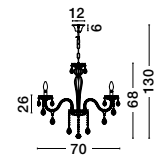

ZENO - 71231403

Chrome Aluminium
Cognac Glass & K9 Crystals
Adjustable
LED E14 2x5 Watt 230 Volt
IP20 Bulb Excluded
D: 22-47 W: 5-18 H: 27 cm

VENEZIA - 536802

Chrome Aluminium Glass & K9 Crystals
 LED E14 8x5 Watt 230 Volt
 IP20 Bulb Excluded
 D: 70 H1: 68 H2: 130 cm