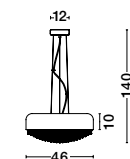

LYON - 8502962

Matt White Aluminium
& Crystal
LED G9 6x5 Watt 230 Volt
IP20 Bulb Excluded
D: 46 H: 140 cm