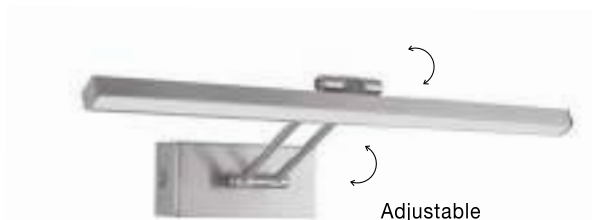

Adjustable

MARNELL - 9117302

Nickel Metal & Acrylic
LED 12 Watt 230 Volt
801Lm 3000K IP20
L: 37.6 W: 20.5 H: 5.5 cm