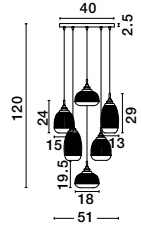

MOND - 9731215
Satin Gold Metal
Clear Glass
LED E14 6x5 Watt 230 Volt
IP20 Bulb Excluded
D: 51 H: 120 cm