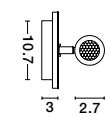

DONA - 9081351
Sandy White Aluminium
LED Cree 3 Watt 230 Volt
Switch On/Off
180Lm 3000K IP20
L: 9 H: 14.5 cm

Rotating &
Adjustable

DONA - 9081352
Sandy Black Aluminium
LED Cree 3 Watt 230 Volt
Switch On/Off
180Lm 3000K IP20
L: 9 H: 14.5 cm

Rotating &
Adjustable

Adjustable

AMADEO - 8223601
White Aluminium & Acrylic
Adjustable
Switch On/Off
LED Edison 6 Watt 230 Volt
528Lm 3000K IP20
L: 12 W: 12 H: 12 cm

Adjustable

AMADEO - 8223602
Black Aluminium & Acrylic
Adjustable
Switch On/Off
LED Edison 6 Watt 230 Volt
528Lm 3000K IP20
L: 12 W: 12 H: 12 cm

Rotating &
Adjustable

PENOR - 9081221
Sandy White
Aluminium & Acrylic
Switch On/Off
LED Cree 9 Watt 230 Volt
780Lm 3000K IP20
D: 14 W: 5.7 H: 14 cm

Rotating &
Adjustable

PENOR - 9081222
Sandy Black Steel
& Aluminium Acrylic
Switch On/Off
LED Cree 9 Watt 230 Volt
780Lm 3000K IP20
D: 14 W: 5.7 H: 14 cm