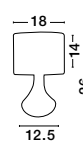

ALICIA - 8805204

Chrome & Brass Metal
Black Fabric Shade
LED E14 1x5 Watt 230 Volt
IP20 Bulb Excluded
D: 12 H: 22 cm

S 76051631

ROSIA - 7605163

Matt White Metal
White Fabric Shade
LED E27 1x12 Watt 230 Volt
IP20 Bulb Excluded
D: 18 H1: 14 H2: 26 cm