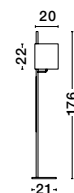

YAMA - 9180522

Black Fabric Shade
& Black Aluminium
Switch On/Off
LED E27 1x12 Watt 230 Volt
IP20 Bulb Excluded
D: 20 H: 22 H₂: 176 cm