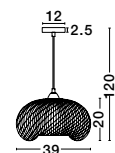

SCARLET - 9142498

Natural Bamboo
Black PVC Wire & Base
LED E27 1x12 Watt 230 Volt
IP20 Bulb Excluded
D: 39 H1: 20 H2: 120 cm