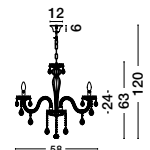

ZENO - 71231401

Chrome Aluminium
Cognac Glass & K9 Crystals
LED E14 5x5 Watt 230 Volt
IP20 Bulb Excluded
D: 58 H: 63 H2: 120 cm