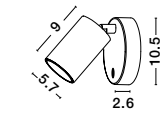

NET - 9011921

Sandy White Aluminium
Switch On/Off
LED GU10 1x10 Watt IP20
220-240 Volt Bulb Excluded
D: 5.7 H: 9 H₂: 10.5 cm