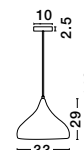

BENICIO - 8809002
White Metal
White Fabric Wire
LED E27 1x12 Watt 230 Volt
IP20 Bulb Excluded
D: 33 H1: 29 H2: 140 cm