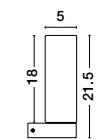

POLO - 6310542

White Opal Glass
Chrome Aluminium
LED E14 1x5 Watt 230 Volt
Bulb Excluded IP44
L: 5 W: 7.5 H: 21.5 cm