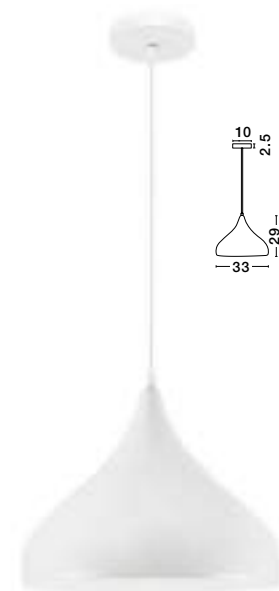

BENICIO - 8809002
White Metal
White Fabric Wire
LED E27 1x12 Watt 230 Volt
IP20 Bulb Excluded
D: 33 H1: 29 H2: 140 cm