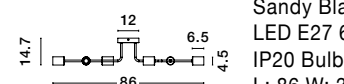

GRANSO - 9156306

Sandy Black Metal
LED E27 6x12 Watt 230 Volt
IP20 Bulb Excluded
L: 86 W: 31 H: 14.7 cm