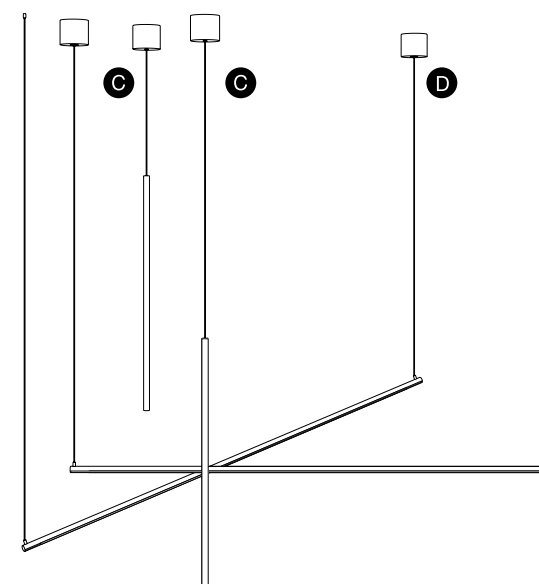

BE THE DESIGNER

or choose

Gold - for a luxury touch in your decoration

Black - for a minimal contemporary look

3x A
 2x B

ELETTRA - 9088102

Brass Gold Aluminium
LED 20 Watt 230 Volt
1400Lm 3000K IP20
L: 120 W: 7 H: 150 cm