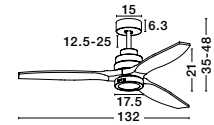

DC motor

SABAL - 5231401