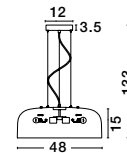

PERLETO - 526803

Metal & Acrylic Diffuser
Matt Black Outside
Matt White Inside
Black Fabric Wire
LED E27 3x12 Watt 230 Volt
IP20 Bulb Excluded
D: 48 H: 15 H2: 133 cm