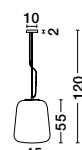

OLIVERIO - 7212601

Gradient Smoke Glass
Chrome Aluminium
LED E27 1x12 Watt 230 Volt
IP20 Bulb Excluded
D: 45 H1: 55 H2: 120 cm