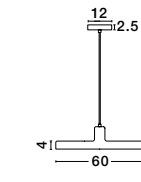

CHIOTO - 540601

Matt Black Steel Outside
Shiny White Steel Inside
Black Fabric Wire
LED E27 1x12 Watt 230 Volt
IP20 Bulb Excluded
D: 60 H1: 4 H2: 120 cm