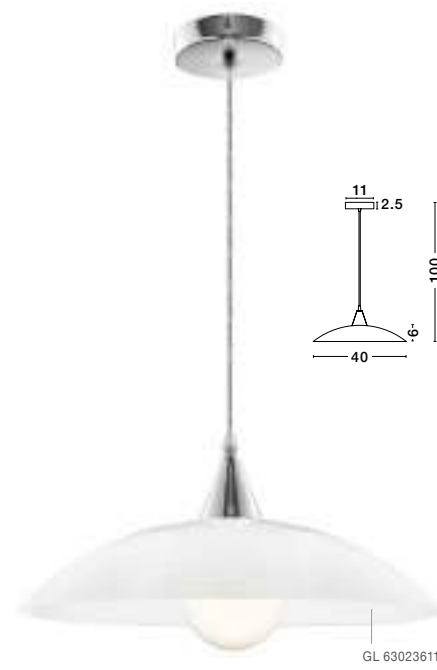

VICINO - 6302361
White Glossy Glass
Chrome Metal
LED E27 1x12 Watt 230 Volt
IP20 Bulb Excluded
Packing 5 pcs/box
D: 40 H1: 6 H2: 100 cm

GL 83616011

QUALE - 8361601
White Glass & Crystal
Chrome Metal
LED E27 1x12 Watt 230 Volt
IP20 Bulb Excluded
D: 30 H: 8 cm

GL 83616021

QUALE - 8361602
White Glass & Crystal
Chrome Metal
LED E27 3x12 Watt 230 Volt
IP20 Bulb Excluded
D: 40 H: 8 cm