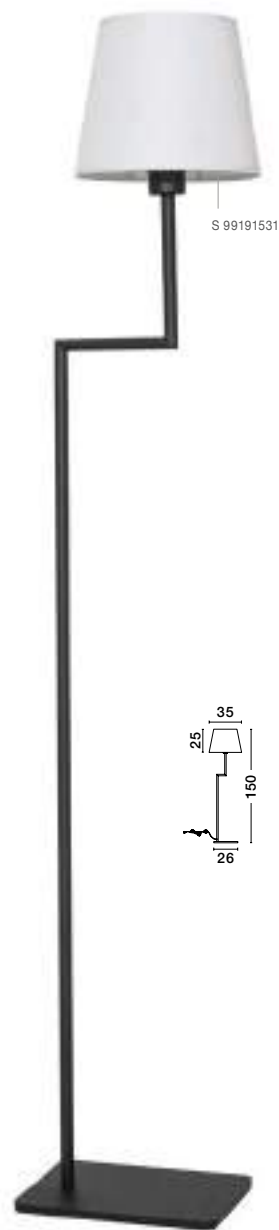

SAVONA - 9919153

White Fabric Shade
Sandy Black Aluminium
LED E27 1x12 Watt 230 Volt
IP20 Bulb Excluded
D: 35 W: 18 H: 25 H₂: 150 cm