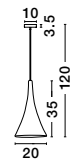

NUORESE . 8942202
Dark Brown Aluminium Outside
Gold Inside
LED E27 1x12 Watt 230 Volt
IP20 Bulb Excluded
D: 20 H1: 35 H2: 120 cm