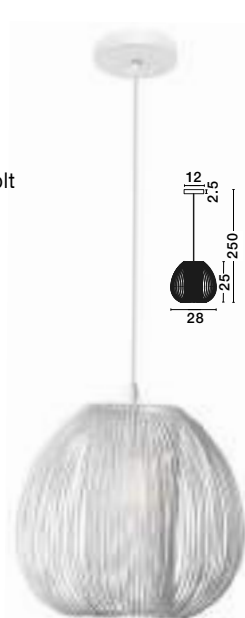

DESIRE - 9586152

White Aluminium
 LED E27 1x12 Watt 230 Volt
 IP20 Bulb Excluded
 D: 28 H1: 25 H2: 250 cm

DESIRE - 9586151

Black Aluminium
 LED E27 1x12 Watt 230 Volt
 IP20 Bulb Excluded
 D: 28 H1: 25 H2: 250 cm