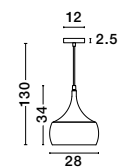

BEL - 9412135
Amber Glass & Chrome Metal
Clear PVC Wire
LED E27 1x12 Watt 230 Volt
IP20 Bulb Excluded
D: 28 H1: 34 H2: 130 cm