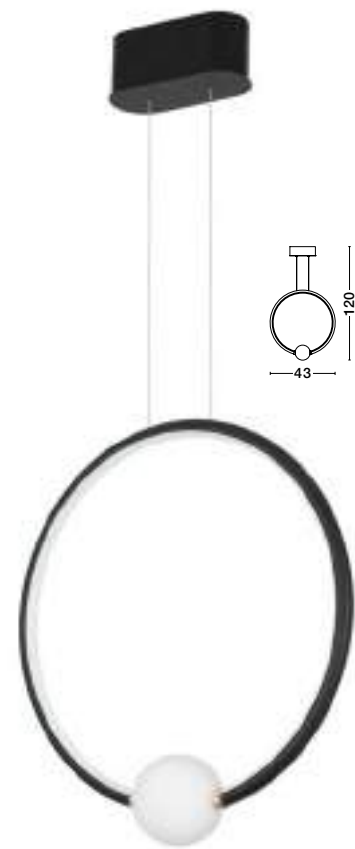

ALSO YOU CAN DO

CERELIA - 9082095

Brass Gold Metal & Fiber braided Silicone Tube
LED 17.7 Watt 230 Volt
1146Lm 3000K IP20
L: 65 H: 30 cm

TIRIAC - 9548103

Dimmable

Gold Aluminium & Acrylic
LED 29 Watt 230 Volt
3145Lm 3000K IP20
L: 90 W: 20 H: 120 cm

TIRIAC - 9548104

Dimmable

Gold Aluminium & Acrylic
LED 43 Watt 230 Volt
4581Lm 3000K IP20
D: 70 H: 120 cm

TIRIAC - 9548106

Gold Aluminium
& Acrylic
LED 28 Watt 230 Volt
2783Lm 3000K IP20
L: 40 H: 160 cm

CELIA - 9820605
Dimmable