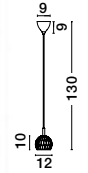

LARA - 8540401

Clear Glass
& Chrome Aluminium
LED G9 1x5 Watt 230 Volt
IP20 Bulb Excluded
D: 12 H: 130 cm

GL 85404041