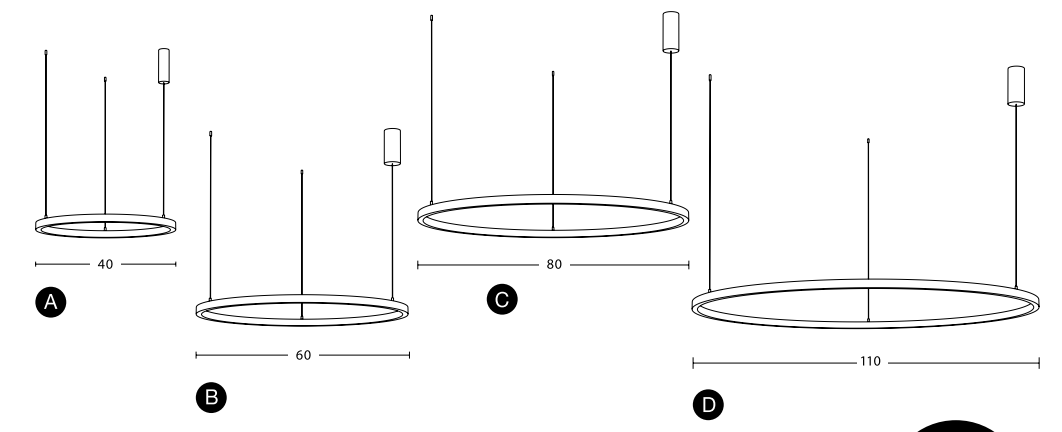

NAGER - 9481096

Sandy Black Aluminium
& Acrylic
LED 35 Watt 230 Volt
1873Lm 3000K IP20
L: 41 W: 25 H: 125 cm

countless combinations

Combine the COLLECTION

Choose from different sizes of the family

| Shopping Guide | | |
|----------------|---------|--------|
| A | 9865140 | 40 CM |
| B | 9865160 | 60 CM |
| C | 9865180 | 80 CM |
| D | 9865110 | 110 CM |