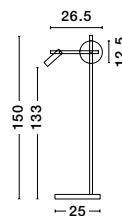

JOLINE - 9919532
Sandy Black Metal & Aluminium
White Opal Glass
Switch On/Off
LED 6 Watt 450Lm
Samsung 1x3 Watt 200Lm
230 Volt 3200K IP20
L: 26.5 W: 16.5 H: 150 cm