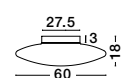

PRESSED - 620443

Opal Glass
Chrome Metal
LED E27 5x12 Watt 230 Volt
IP20 Bulb Excluded
D: 60 H: 18 cm