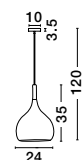

NUORESE . 8942203
Dark Brown Aluminium Outside
Gold Inside
LED E27 1x12 Watt 230 Volt IP20
Bulb Excluded
D: 24 H1: 35 H2: 120 cm