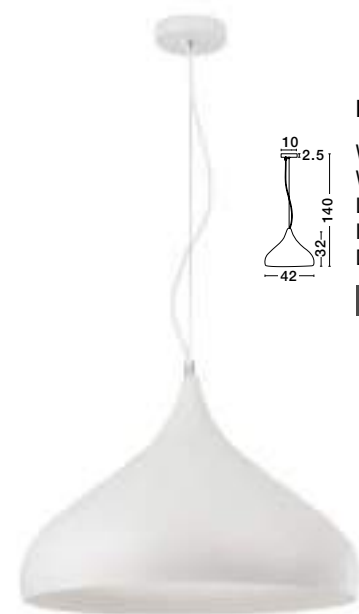

BENICIO - 8809102
White Metal
White Fabric Wire
LED E27 1x12 Watt 230 Volt
IP20 Bulb Excluded
D: 42 H1: 32 H2: 140 cm