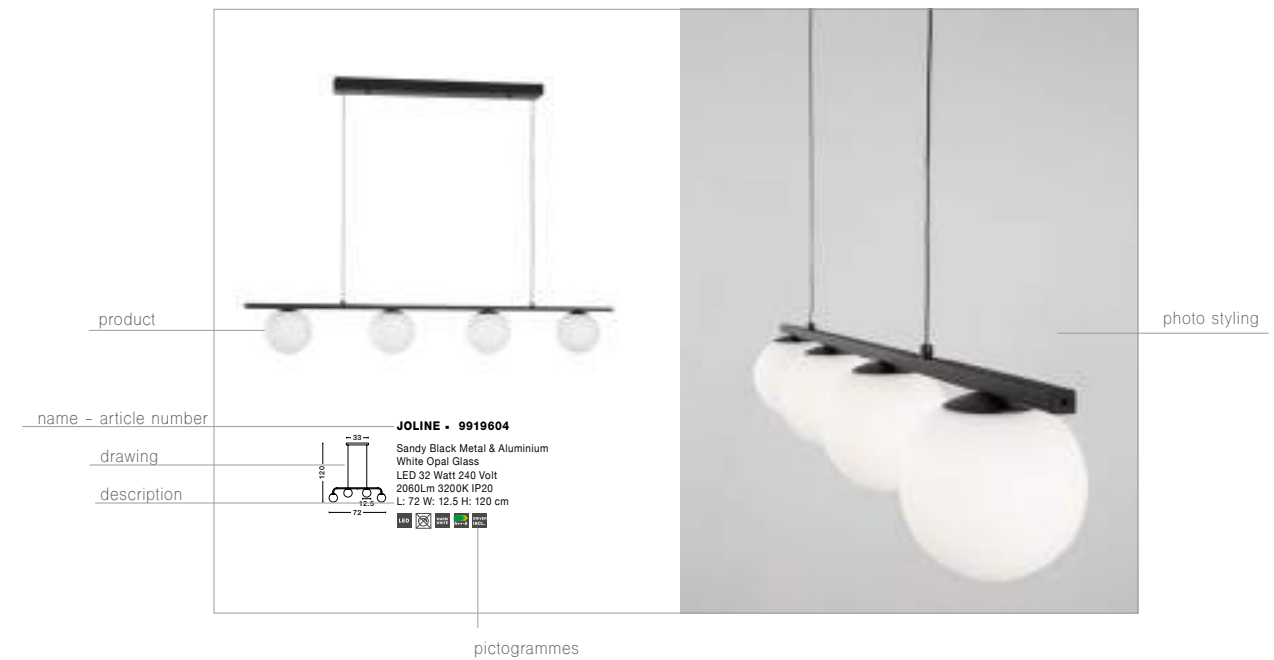

DC Motor Advantages

Our Ceiling Fan

Room Size

Ceiling Fan For The Whole Year

To Be Installed On Ceilings With 15° Maximum Inclination

Pictogram

PICTOGRAM

EELI BUTTONS

LIGHT COLOUR

FUNCTIONS & COMFORT

DRIVER & BULBS

IP PROTECTION

SWITCHES & SENSORES