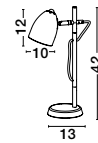

ALINA - 8808402

White Metal & Natural Wood
LED E27 1x12 Watt 230 Volt
IP20 Bulb Excluded
D: 13 H: 42 cm