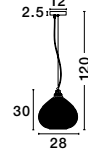

BOHO - 8040201

Chrome Glass & Metal
LED E27 1x12 Watt 230 Volt
IP20 Bulb Excluded
D: 28 H: 30 H2:120 cm