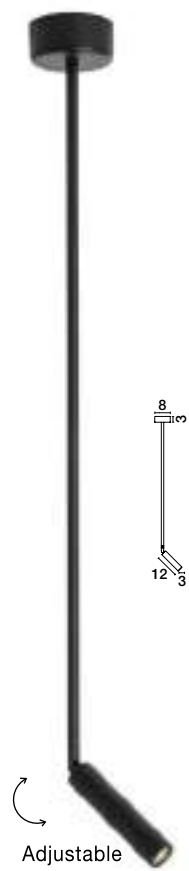

SICILY - 7140184

Black Aluminium
Adjustable
LED Samsung 3 Watt
190Lm 3000K IP20
D: 8 W: 12 H: 80 cm