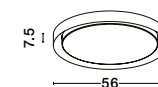

ET 90535911

TROY . 9053591

Dimmable

Metal & Acrylic Diffuser
Matt White Outside
Matt White Inside
LED 40 Watt 230 Volt
2200Lm 3000K IP20
D: 46 H: 7.5 cm

ET 90535931

TROY . 9053593

Dimmable

Metal & Acrylic Diffuser
Matt White Outside
Matt White Inside
LED 50 Watt 230 Volt
2750Lm 3000K IP20
D: 56 H: 7.5 cm