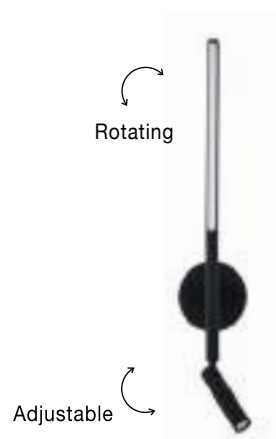

HANDY - 9182812
Sandy Black Aluminium & Acrylic
Adjustable/Rotating - Switch On/Off
LED Samsung 230 Volt 3000K
Backlight 6 Watt 310Lm
Reader 3 Watt 210Lm IP20
L: 2 W: 13.65 H: 55 cm