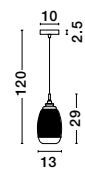

MOND - 9738212

Satin Gold Metal
Clear Glass
LED E14 1x5 Watt 230 Volt
IP20 Bulb Excluded
D: 13 H: 29 H₂: 120 cm