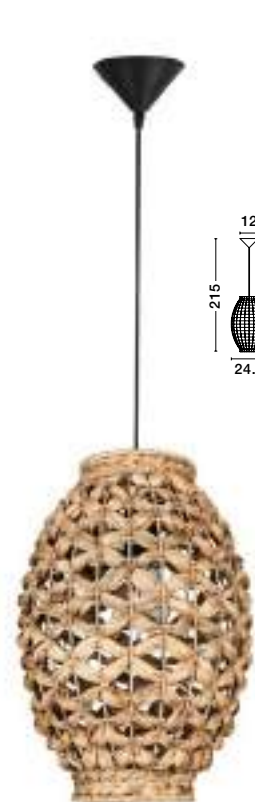

GRIFFIN - 9858748

Dried Water Hyacinth
Black Fabric Wire & Base
LED E27 1x12 Watt 230 Volt
IP20 Bulb Excluded
D: 24.5 H1: 35.5 H2: 215 cm