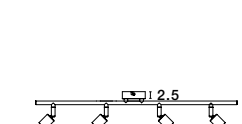

BASE - 662004

Rust Metal
LED GU10 4x5 Watt 230 Volt
IP20 Bulb Excluded
L: 51 W: 8 H: 10.9 cm