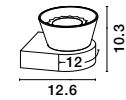

BOCCALE - 1300301302

Chrome Aluminium
Clear Glass
LED G9 1x5 Watt 230 Volt
IP20 Bulb Included
D: 12 W: 12.6 H: 10.3 cm