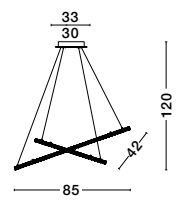

CELINE - 7403002

Chrome Aluminium
& Crystal Adjustable
LED 52 Watt 230 Volt
3120Lm 3500K IP20
L: 85 W: 42 H: 120 cm