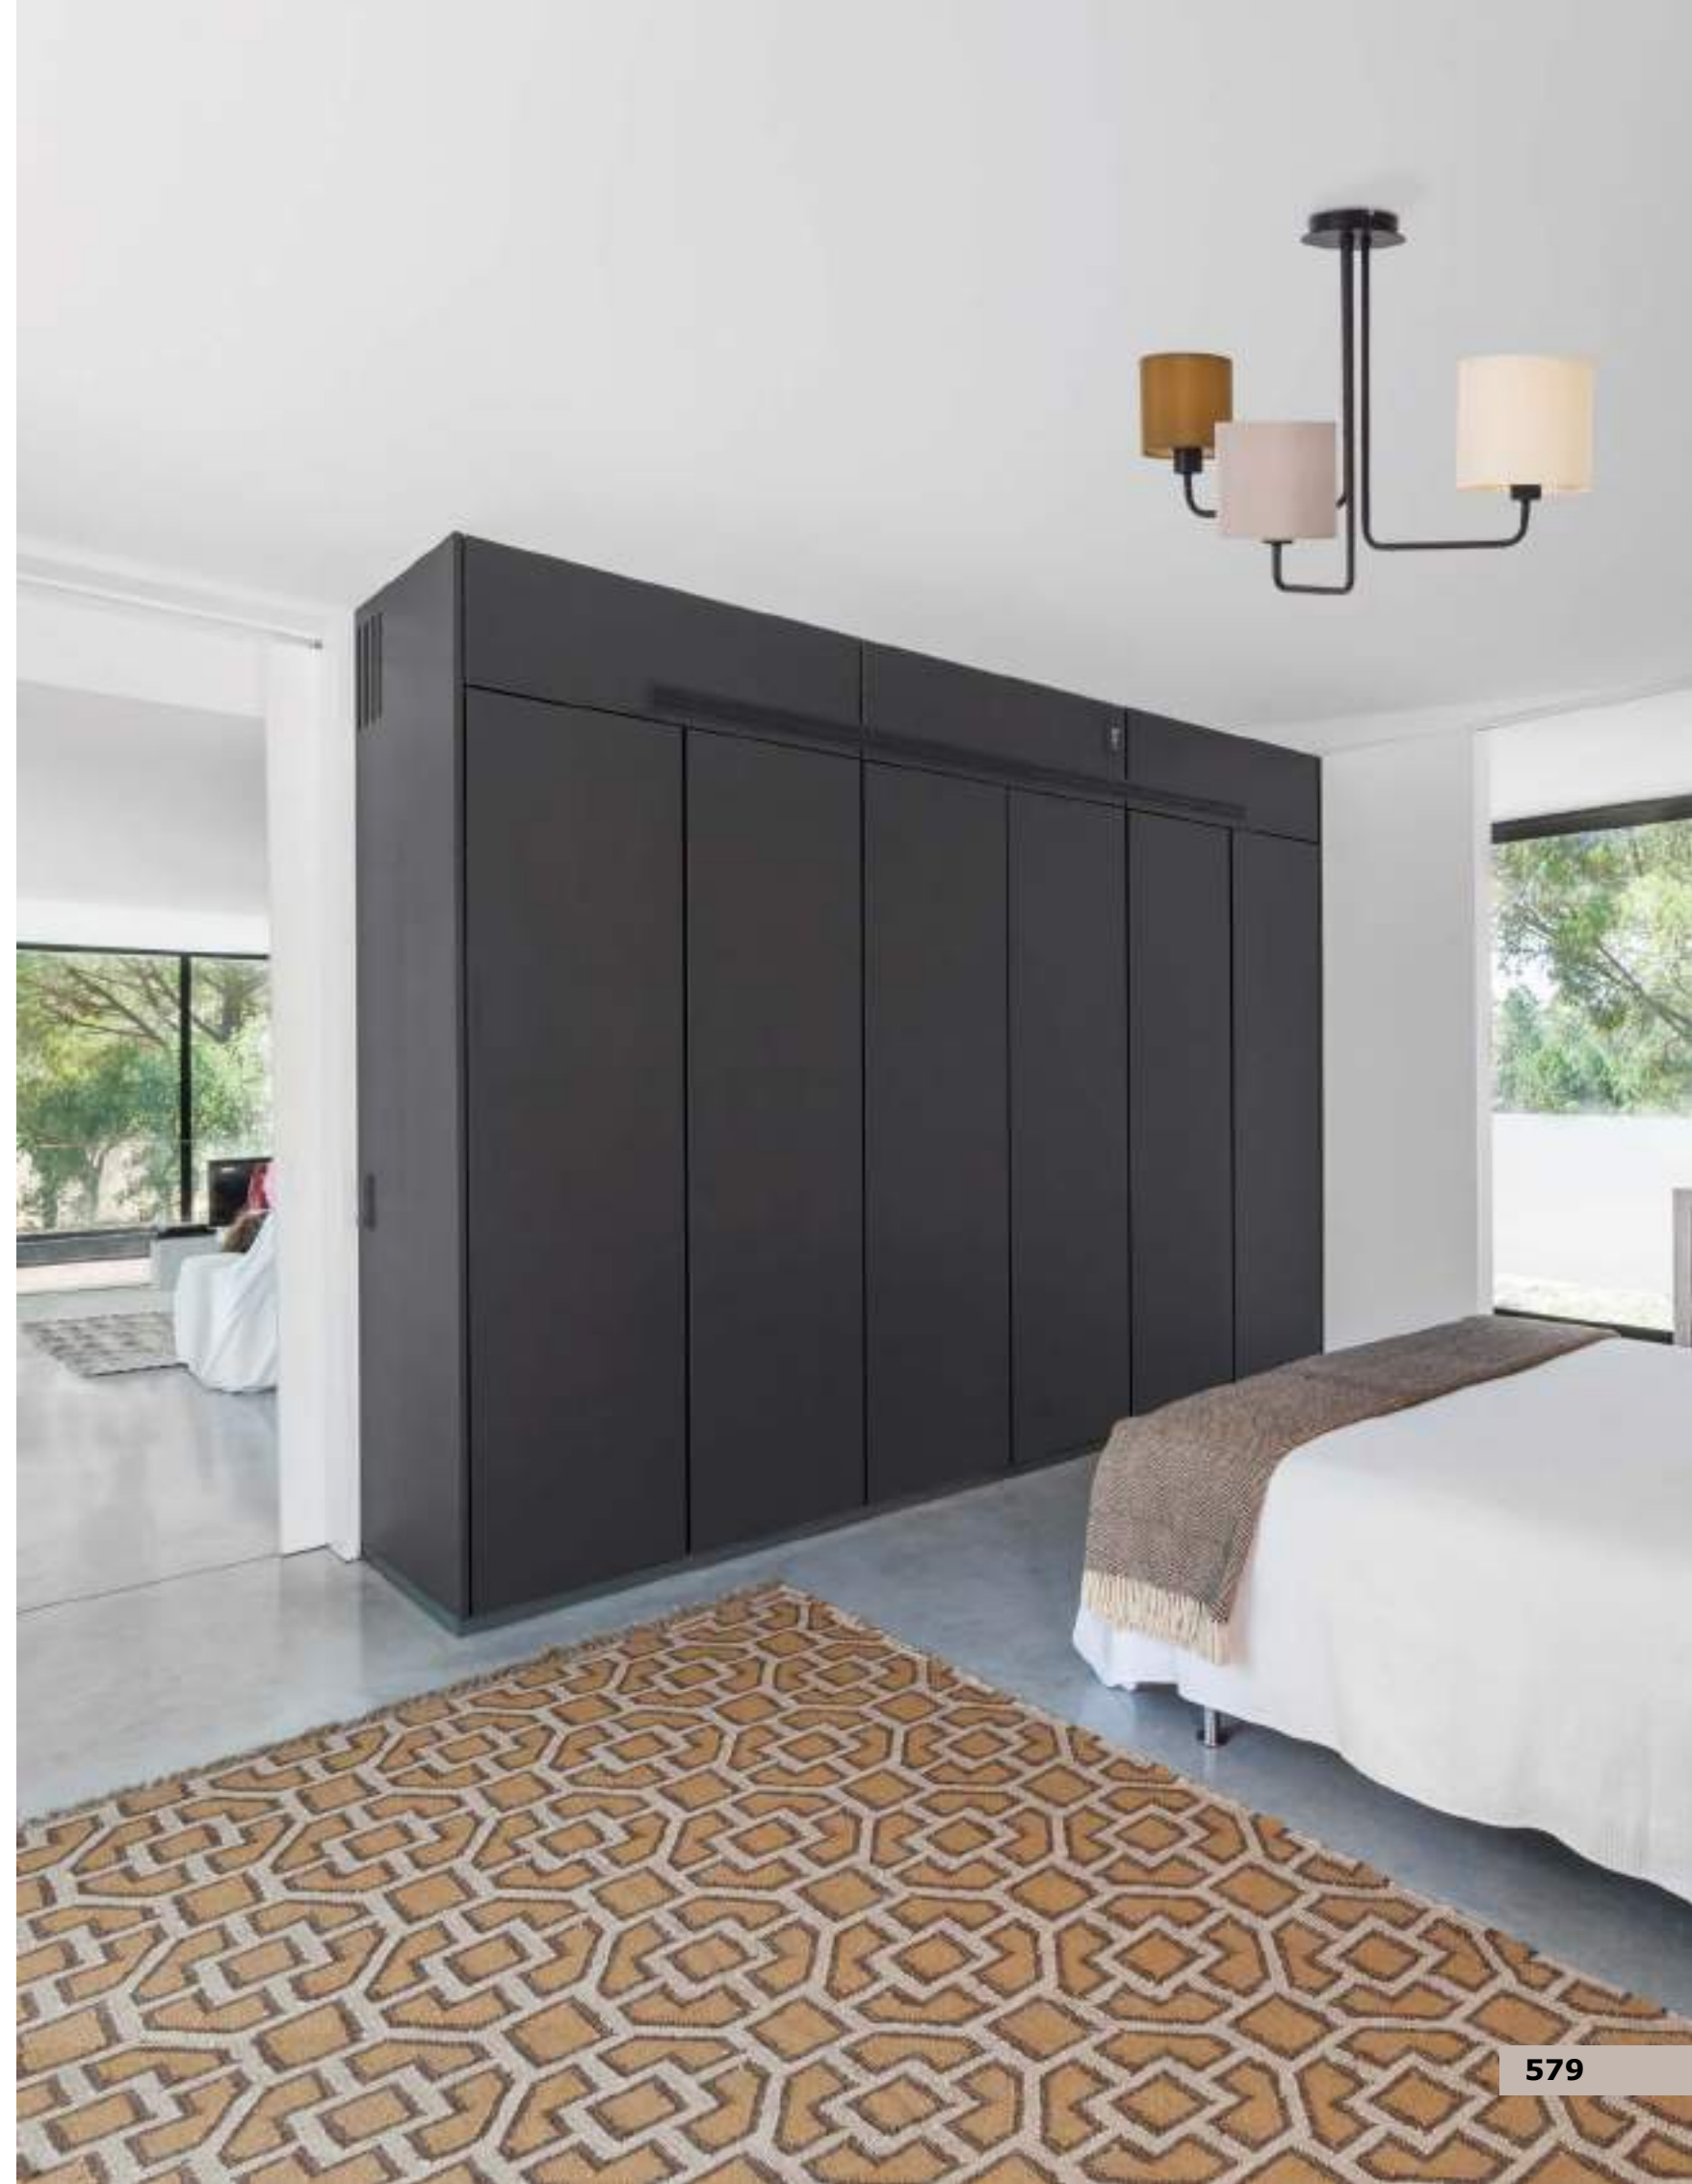

BITONTO - 9151403

Sandy Black Metal
Gray, Brown & Ivory Fabric Shade
LED E14 3x5 Watt 230 Volt
IP20 Bulb Excluded
D: 56.2 H: 43 cm

BITONTO - 9151401

Sandy Black Metal
Gray Fabric Shade
LED E14 1x5 Watt 230 Volt
IP20 Bulb Excluded
L: 24 W: 13 H: 19 cm