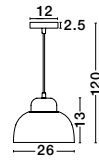

VICTORIA - 9104262

Blue & White Aluminium
White PVC Wire
LED E27 1x12 Watt 230 Volt
IP20 Bulb Excluded
D: 26 H1: 13 H2: 120 cm