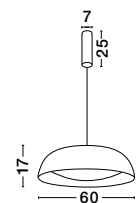

LONDON - 86009
Dimmable

Black Aluminium Outside
Cooper Inside & Acrylic
LED 40 Watt 230 Volt
2400Lm 3000K IP20
D: 60 H1: 17 H2: 170 cm