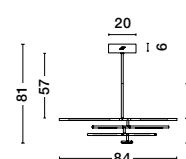

RACCIO - 9180780

Dimmable
Black Metal & Acrylic
LED 40 Watt 230 Volt
2800Lm 3000K IP20
L: 84 W: 80 H: 81 cm
LED WARM WHITE A+++ DRIVER INCL.