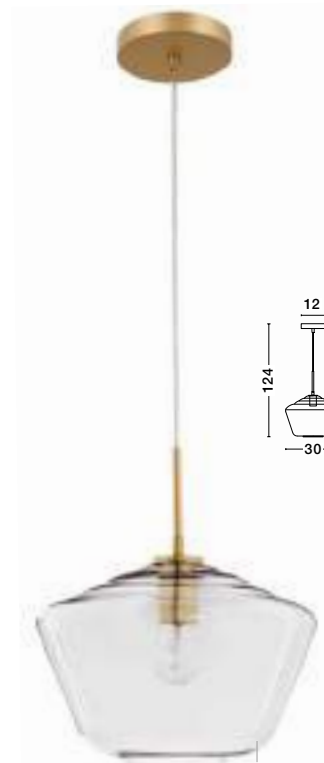

GL 94267331

PRISMA - 9426733

Clear Glass
Gold Metal
LED E27 1x12 Watt 230 Volt
IP20 Bulb Excluded
D: 30 H: 34 H₂: 124 cm