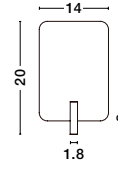

ZEN - 9018502

Sandy Black Steel & Aluminium
Switch On/Off - USB Charger
LED 5 Watt + 1x3 Watt
230 Volt 3000K
400Lm + 150Lm IP20
L: 14 W: 7.5 H: 20 cm