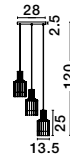

CARTER - 9001701

Black Aluminium
& Crystal
LED E27 3x12 Watt 230 Volt
IP20 Bulb Excluded
D: 28 H: 120 cm