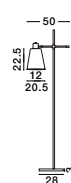

SIGNORE - 6270201
Satin Gold Metal
Black Marble Base
LED E27 1x12 Watt 230 Volt
IP20 Bulb Excluded
L: 28 W: 50 H: 165 cm

BULB EXCL. A++-A