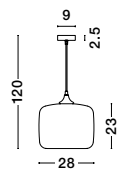

SAVAZ . 9726483

Chrome Glass
Black Metal
Black Fabric Wire
LED E27 1x12 Watt 230 Volt
IP20 Bulb Excluded
D: 28 H: 23 H₂: 120 cm