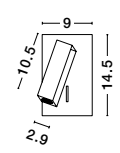

DONA - 9081352
Sandy Black Aluminium
LED Cree 3 Watt 230 Volt
Switch On/Off
180Lm 3000K IP20
L: 9 H: 14.5 cm

Rotating &
Adjustable