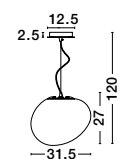

CIOTTOLI - 4619602

Opal White Glass
Chrome Aluminium
LED E27 1x12 Watt 230 Volt
IP20 Bulb Excluded
D: 31.5 H: 27 H2: 120 cm