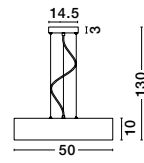

ET 5504051

FINEZZA - 550401

Metal & Acrylic Diffuser
 Matt Black Outside
 Matt White Inside
 Black Fabric Wire
 LED E27 3x12 Watt 230 Volt
 IP20 Bulb Excluded
 D: 50 H: 10 H2: 130 cm

ET 5504051

FINEZZA - 550402