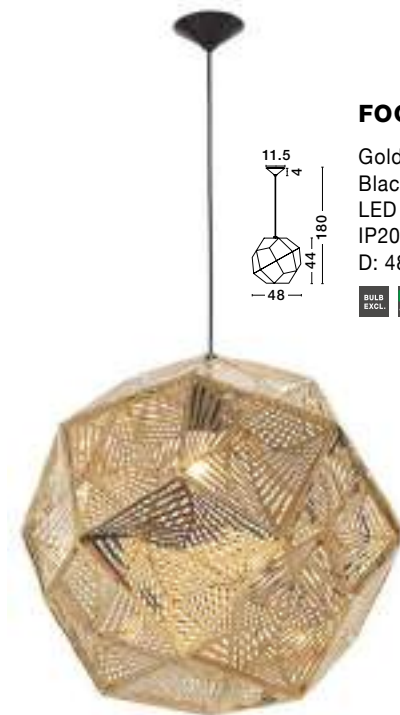

GL 84364231

JERARDO - 8436423

Smoke Glass
Black Metal
LED E27 1x12 Watt 230 Volt
IP20 Bulb Excluded
D: 30 H1: 27 H2: 140 cm

FOGGIA - 82148732

Gold Stainless Steel
 Black Fabric Wire
 LED E27 1x12 Watt 230 Volt
 IP20 Bulb Excluded
 D: 32 H: 29 H2: 180 cm