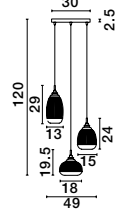

MOND - 9731214

Satin Gold Metal
Clear Glass
LED E14 3x5 Watt 230Volt
IP20 Bulb Excluded
D: 49 H: 120 cm