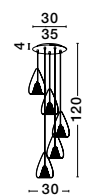

HUGO - 1600200507

Chrome Aluminium Clear
Glass & Rose Gold Frame
LED G9 5x5 Watt 230 Volt
IP20 Bulb Excluded
D: 30 H: 120 cm