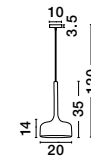

NUORESE . 8942202
Dark Brown Aluminium Outside
Gold Inside
LED E27 1x12 Watt 230 Volt
IP20 Bulb Excluded
D: 20 H1: 35 H2: 120 cm