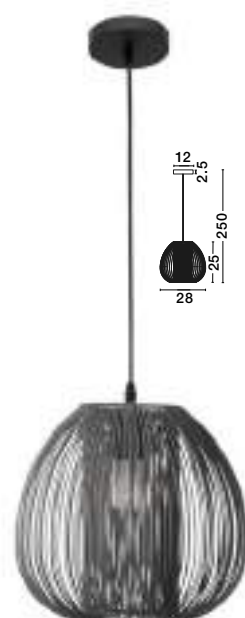

DESIRE - 9586153