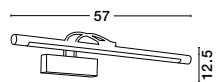

USB CHARGER

Rotating & Adjustable

USB CHARGER

VIDA - 9533521

Sandy Black Metal
Adjustable - Switch On/Off
USB Charger
LED Cree 230 Volt 3000K
Backlight 5 Watt 350Lm
Reader 1x3 Watt 210Lm IP20
L: 35 W: 10 H: 8 cm