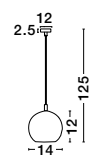

ADELINA - 8436401

Smoke Glass
Black Metal
LED E27 1x12 Watt 230 Volt
IP20 Bulb Excluded
D: 14 H1: 12 H2: 125 cm