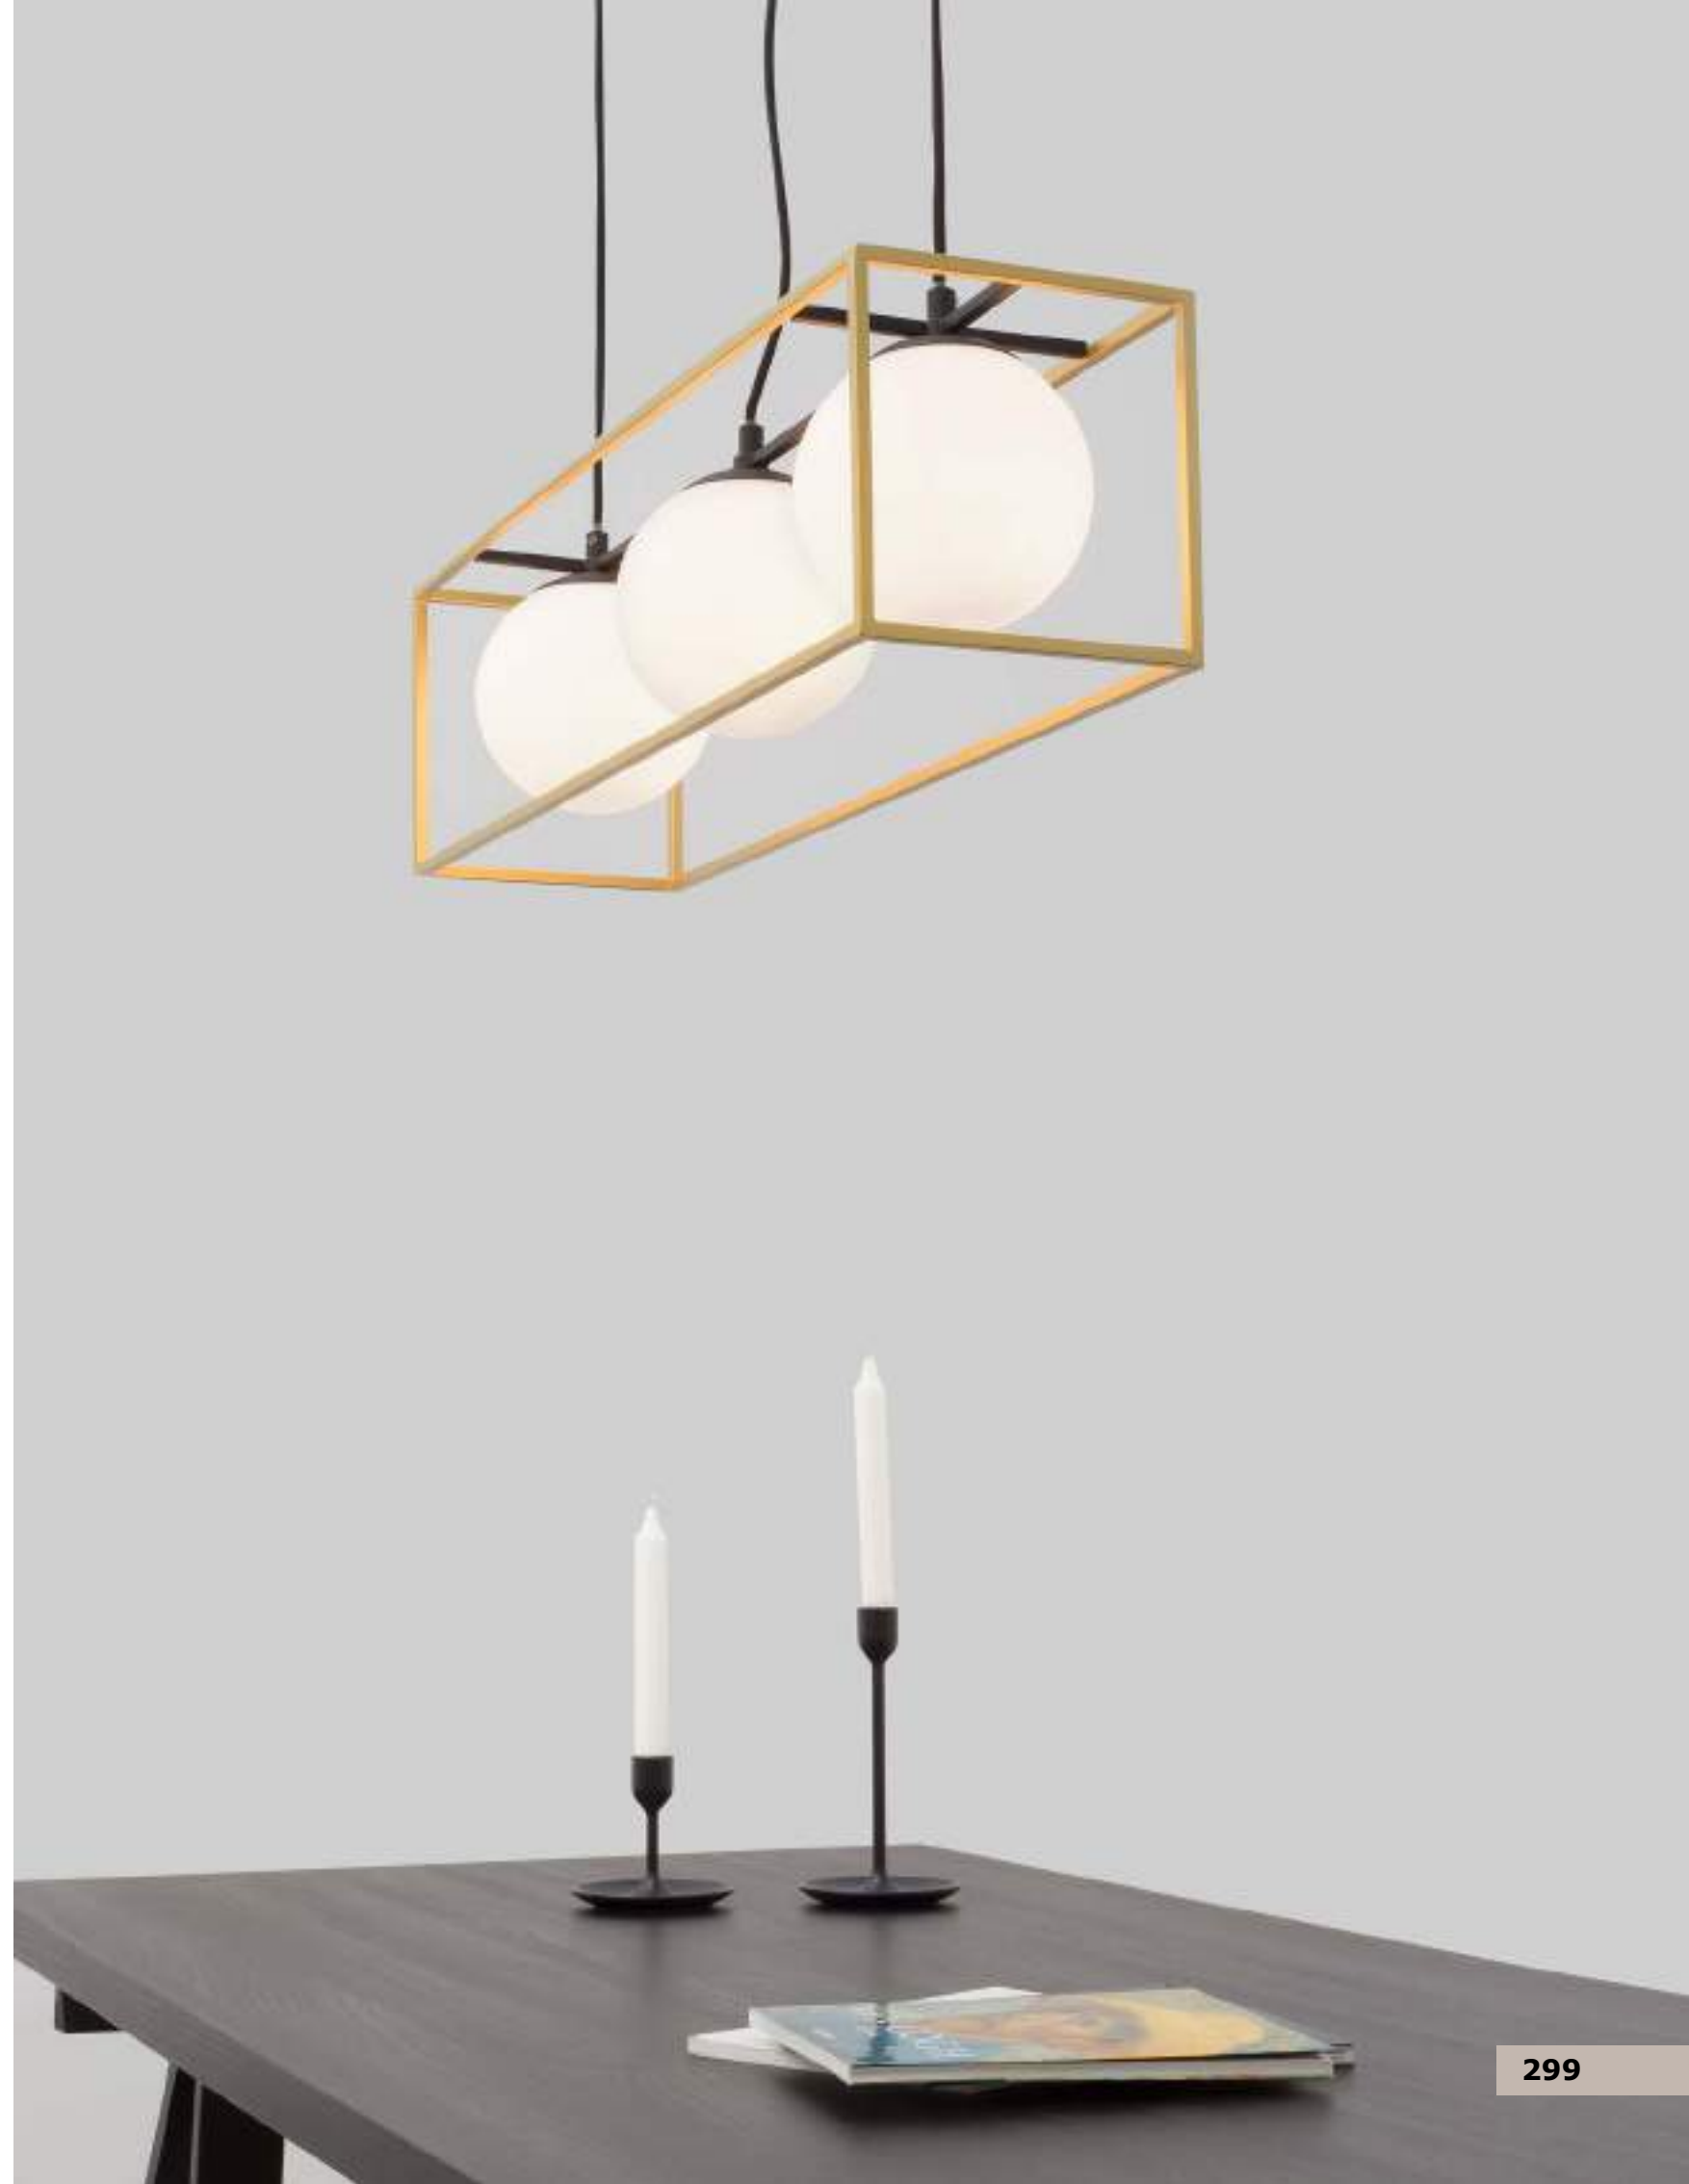

GL 92064021

JULIET - 9206402

Brass & Black Metal
White Opal Glass
LED E14 3x12 Watt 230 Volt
IP20 Bulb Excluded
L: 70 W: 18 H: 120 cm

GL 92064021

JULIET - 9206401

Brass & Black Metal
White Opal Glass
LED E14 1x12 Watt 230 Volt
IP20 Bulb Excluded
L: 18 W: 18 H: 120 cm

GL 92064031

JULIET - 9206403

Brass & Black Metal
White Opal Glass
LED E14 4x12 Watt 230 Volt
IP20 Bulb Excluded
L: 45 W: 45 H: 20 cm

GL 92064031

JULIET - 9206404

Brass & Black Metal
White Opal Glass
LED E14 1x12 Watt 230 Volt
IP20 Bulb Excluded
L: 18.5 W: 18.5 H: 20 cm