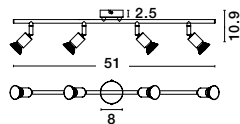

BASE - 661004

Matt White Metal
LED GU10 4x5 Watt 230 Volt
IP20 Bulb Excluded
L: 51 W: 8 H: 10.9 cm