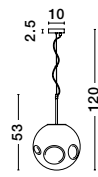

MAYAN • 9988104

Chrome Metal
Champagne Glass
LED E27 1x12 Watt 230 Volt
IP20 Bulb Excluded
D: 30 H1: 53 H2: 120 cm