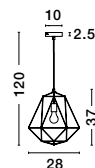

PIETRA - 8801601

Black Metal
LED E27 1x12 Watt 230 Volt
IP20 Bulb Excluded
D: 28 H1: 37 H2: 120 cm