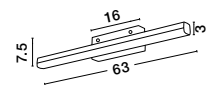

VANESE - 787005

Chrome Aluminium & Acrylic
LED 12 Watt 230 Volt
1174Lm 3000K IP44
L: 49 W1: 3 W2: 7.5 H: 6.5 cm

VANESE - 787006

Chrome Aluminium & Acrylic
LED 18 Watt 230 Volt
1922Lm 3000K IP44
L: 63 W1: 3 W2: 7.5 H: 7.5 cm