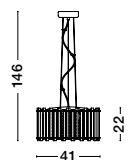

ELEMENT - 9046505

Chrome Aluminium
Glass & K9 Crystal
LED G9 5x5 Watt 230 Volt
IP20 Bulb Excluded
D: 41 H: 22 H2: 146 cm