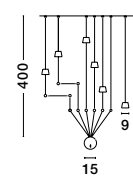

AMADEO - 9118635

Sandy Black Aluminium
& Acrylic
Adjustable Switch On/Off
LED 36 Watt 230 Volt
2280Lm 3000K IP20
D: 15 D₂: 9 H: 400 cm