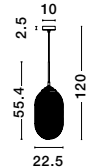

ATHENA - 9119110

Smoky Gray Glass
Matt Black Metal
LED E27 1x12 Watt 230 Volt
IP20 Bulb Excluded
D: 22.5 H: 55.4 H2: 120 cm