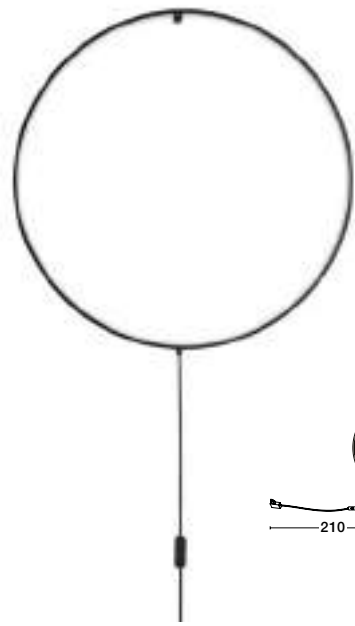

Sandy Black Aluminium
& Acrylic
Black Fabric Wire
LED 18 Watt 230 Volt
950Lm 3000K IP20
D: 45 W: 2 cm

Sandy Black
Aluminium Base
Suitable for 9108312