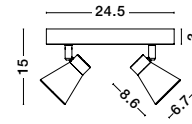

DUBLIN . 9155811

Sandy White Metal
LED GU10 2x10 Watt 230 Volt
IP20 Bulb Excluded
L: 24.5 W: 5.5 H: 15 cm