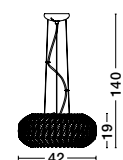

VALENCE - 8501652

Crystal & White Glass
Chrome Aluminium
LED G9 6x5 Watt 230 Volt
IP20 Bulb Excluded
D: 42 H: 140 cm