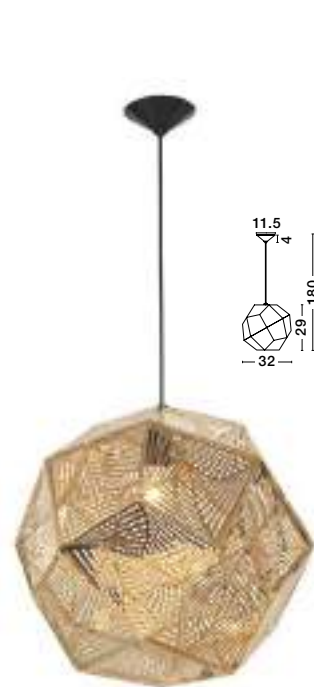

FOGGIA - 82148732

Gold Stainless Steel
Black Fabric Wire
LED E27 1x12 Watt 230 Volt
IP20 Bulb Excluded
D: 32 H: 29 H2: 180 cm