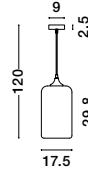

SAVAZ . 9726481

Chrome Glass
Black Metal
Black Fabric Wire
LED E27 1x12 Watt 230 Volt
IP20 Bulb Excluded
D: 17.5 H: 29.8 H₂: 120 cm

GL 97264831