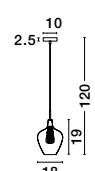

FILO - 1500202821

Chrome Aluminium
Clear Glass & Gold Frame
LED G9 1x5 Watt 230 Volt
IP20 Bulb Excluded
D: 18 H: 19 H2: 120 cm