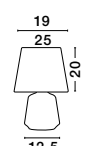

Gray Metal
Gray Fabric Shade
LED E27 1x12 Watt 230 Volt
IP20 Bulb Excluded
D: 25 H: 37 cm

S 88070011