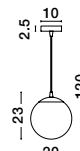

LAZIONE - 9080200

Gradient Smoke Glass
Chrome Aluminium
LED E27 1x12 Watt 230 Volt
IP20 Bulb Excluded
D: 20 H1: 23 H2: 120 cm