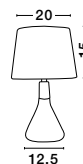

MONTES - 7605167

Copper Metal & Natural Wood
Sand White Fabric Shade
LED E14 1x5 Watt 230 Volt
IP20 Bulb Excluded
D: 20 H1: 15 H2: 33.5 cm