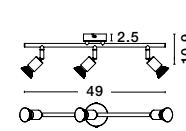

BASE - 662003

Rust Metal
LED GU10 3x5 Watt 230 Volt
IP20 Bulb Excluded
L: 49 W: 8 H: 10.9 cm