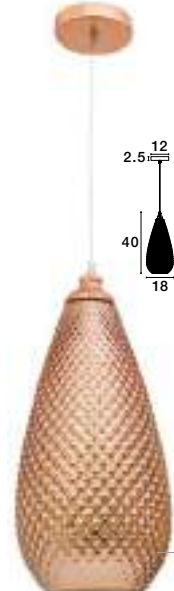

BOHO - 8040202

Rose Gold Glass & Metal
LED E27 1x12 Watt 230 Volt
IP20 Bulb Excluded
D: 28 H: 30 H2:120 cm

GL 80402021

BOHO - 8040402

Rose Gold Glass & Metal
LED E27 1x12 Watt 230 Volt
IP20 Bulb Excluded
D: 18 H: 40 H2:120 cm

GL 80404021