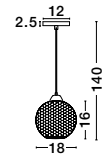

VIENTI - 8103993

Black Metal
Dark Gray Glass
LED E27 1x12 Watt 230 Volt
IP20 Bulb Excluded
D: 18 H1: 16 H2: 140 cm