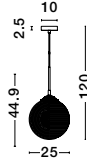

ATHENA - 9191211

Champagne Glass
Brass Metal
LED E27 1x12 Watt 230 Volt
IP20 Bulb Excluded
D: 25 H: 120 cm