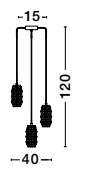

LAVAL - 838191

Clear Glass
& Chrome Aluminium
LED E14 3x5 Watt 230 Volt
IP20 Bulb Excluded
D: 40 H: 120 cm

Adjustable