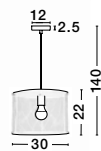

NET - 8809301

Black Aluminium
Black Fabric Wire
LED E27 1x12 Watt 230 Volt
IP20 Bulb Excluded
D: 30 H1: 22 H2: 140 cm