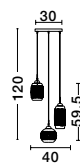

DEVON - 938228

Clear Glass
Brown Metal Base
Brown Fabric Wire
LED E27 3x12 Watt 230 Volt
IP20 Bulb Excluded
D: 40 H1: 59.5 H2: 120 cm