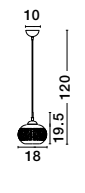

DEVON - 938226

Clear Glass
Brown Metal Base
Brown Fabric Wire
LED E27 1x12 Watt 230 Volt
IP20 Bulb Excluded
D: 18 H1: 19.5 H2: 120 cm