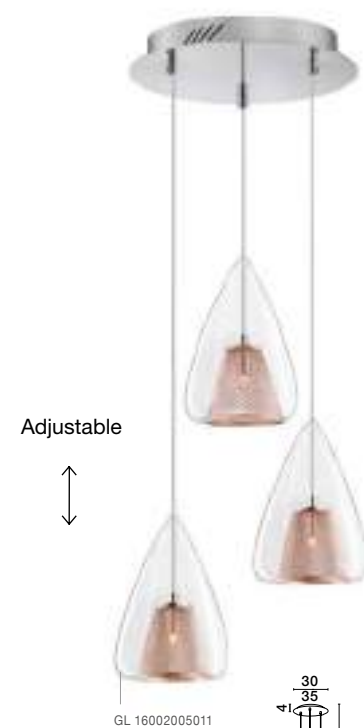

HUGO - 1600200503

Chrome Aluminium Clear
Glass & Rose Gold Frame
LED G9 3x5 Watt 230 Volt
IP20 Bulb Excluded
D: 30 H: 120 cm