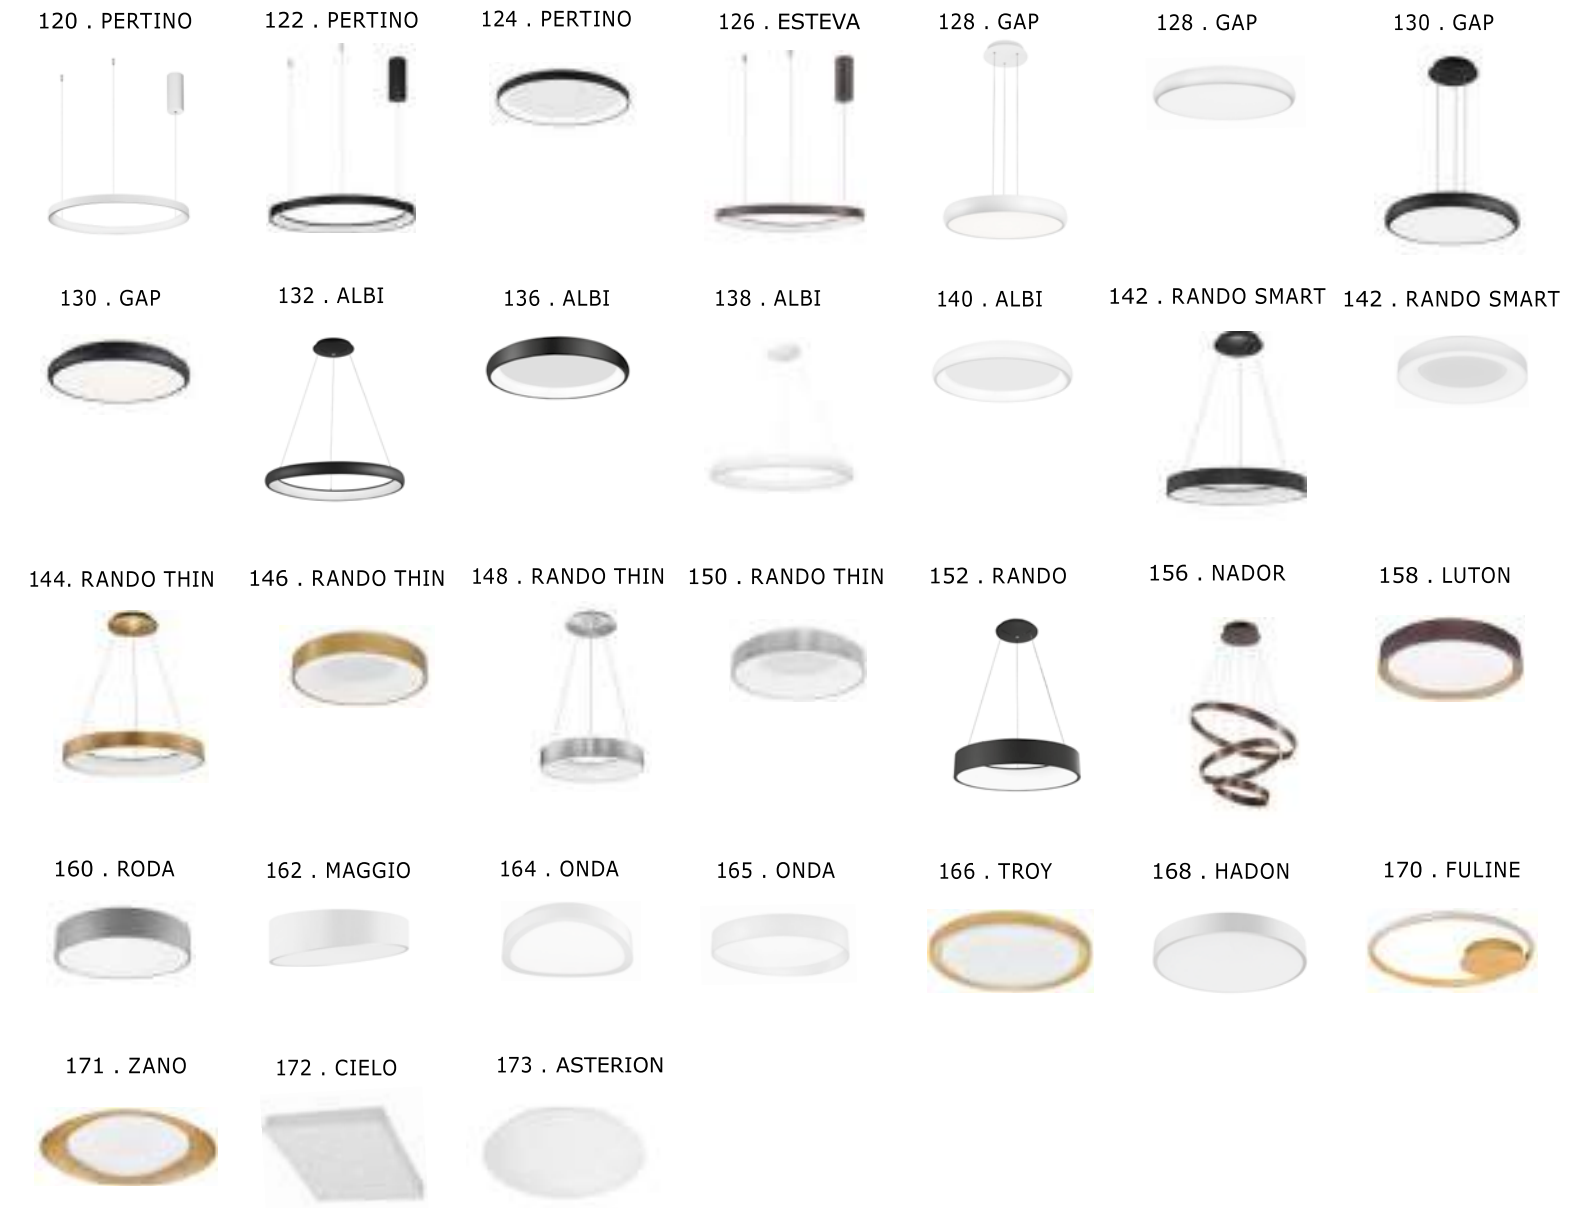

01

modular | linear

02

flow

03

shape

04

intense

05

comfort