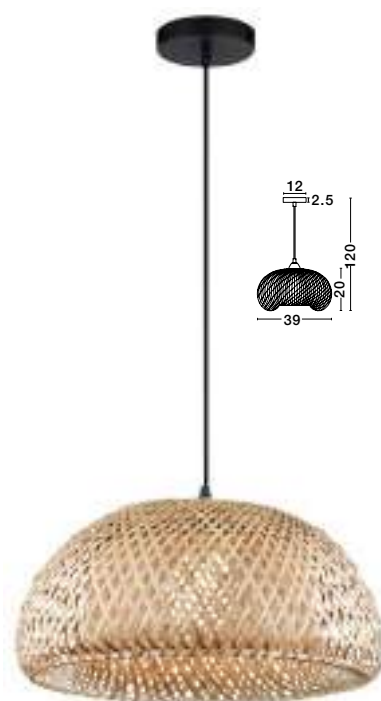

SCARLET - 9142499

Natural Bamboo
Black PVC Wire & Base
LED E27 1x12 Watt 230 Volt
IP20 Bulb Excluded
D: 23 H1: 25 H2: 120 cm

SCARLET - 9142498

Natural Bamboo
Black PVC Wire & Base
LED E27 1x12 Watt 230 Volt
IP20 Bulb Excluded
D: 39 H1: 20 H2: 120 cm