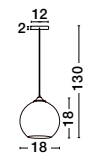

BLAZE - 8142680

Copper Glass
Black Metal
LED E27 1x12 Watt 230 Volt
IP20 Bulb Excluded
D: 18 H: 18 H2: 130 cm