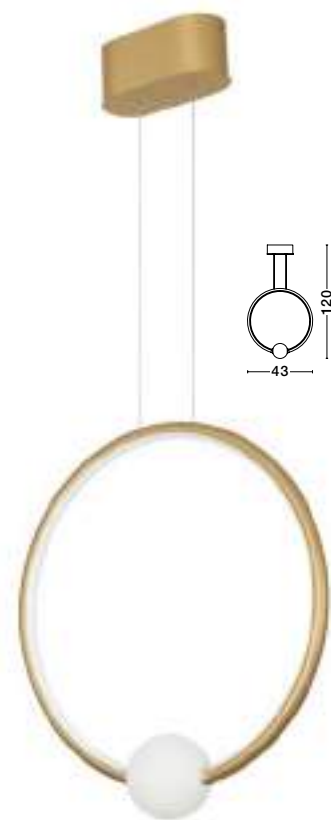

Included
Remote control

CELIA - 9820601
Dimmable

Black Aluminium
Opal Glass
LED 36 Watt 230 Volt
2036Lm 3000K IP20
D: 64 W: 64 H: 120 cm

CELIA - 9820604
Dimmable

Satin Gold Aluminium
Opal Glass
LED 25.6 Watt 230 Volt
1370Lm 3000K IP20
D: 43 W: 10 H: 120 cm