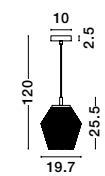

MAGIO - 9291251

Cognac Shadow Glass
Brass Gold Metal
LED E27 1x12 Watt 230 Volt
IP20 Bulb Excluded
D: 19.7 H: 25.5 H_z: 120 cm