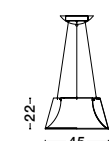

VOLCANO - 9077881

Metal & Acrylic Diffuser
Sandy Black Outside
Sandy White Inside
LED 33 Watt 230 Volt
1680Lm 3000K IP20
D: 45 H: 22 H2: 120 cm

ET 90778821

ET 90778821

VOLCANO - 9077882

Metal & Acrylic Diffuser
Sandy White Outside
Sandy White Inside
LED 33 Watt 230 Volt
1680Lm 3000K IP20
D: 45 H: 22 H2: 120 cm