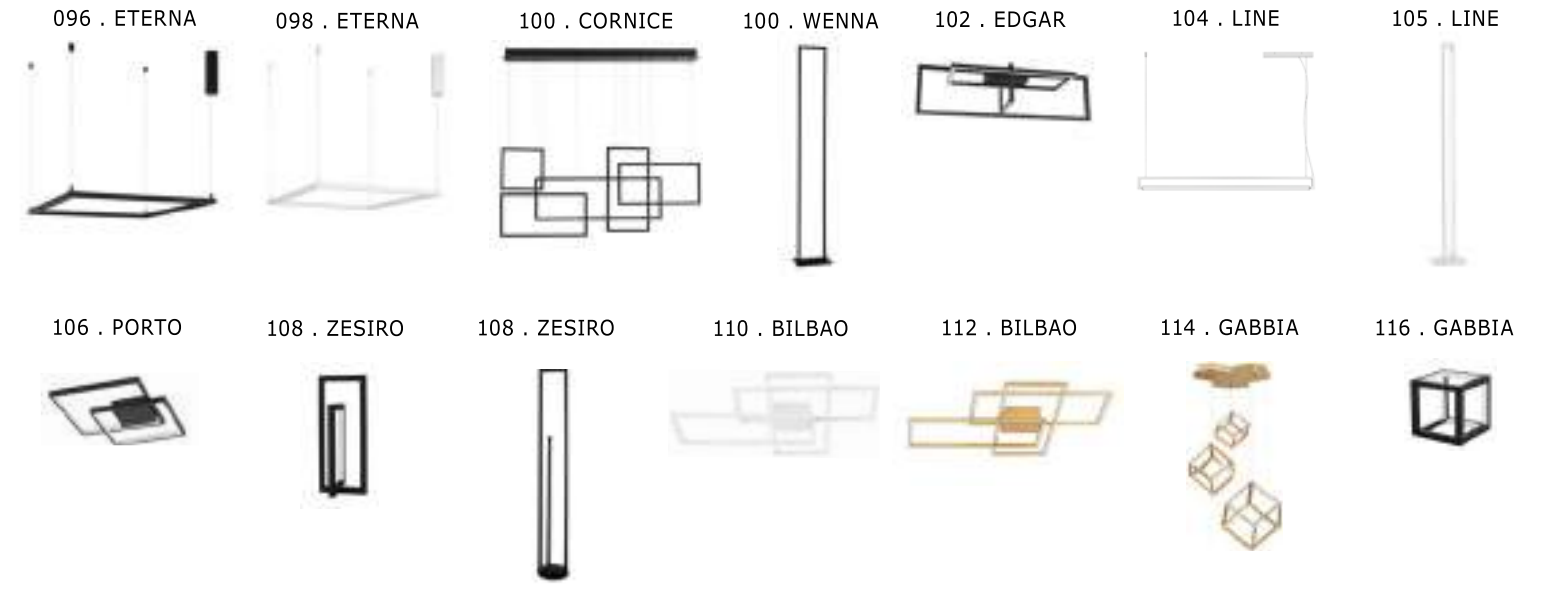

01

modular | linear

02

flow

03

shape

04

intense

05

comfort