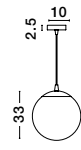

LAZIONE - 9080300

Gradient Smoke Glass
Chrome Aluminium
LED E27 1x12 Watt 230 Volt
IP20 Bulb Excluded
D: 30 H1: 33 H2: 120 cm

GL 90804001

LAZIONE - 9080400

Gradient Smoke Glass
Chrome Aluminium
LED E27 1x12 Watt 230 Volt
IP20 Bulb Excluded
D: 40 H1: 43 H2: 120 cm