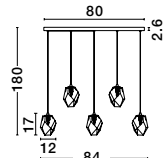

GL 91602311

Adjustable

ICE - 9160235

Gradient White Colour
Glass & White Metal
LED G9 5x5 Watt 230 Volt
IP20 Bulb Excluded
D: 39 H: 180 cm

GL 91602311

Adjustable

ICE - 9260235

Gradient White Colour
Glass & White Metal
LED G9 5x5 Watt 230 Volt
IP20 Bulb Excluded
L: 84 W: 12 H: 180 cm