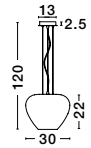

NALA - 9207601
Chrome Aluminium
Opal Glass
LED E27 1x12 Watt 230 Volt
IP20 Bulb Excluded
D: 30 H1: 22 H2: 120 cm

GL 92076011