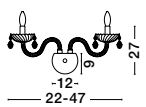

MOZART - 51231405

Chrome Aluminium
Glass & K9 Crystals
Adjustable
LED E14 2x5 Watt 230 Volt
IP20 Bulb Excluded
D: 22-47 W: 5-18 H: 27 cm