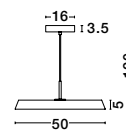

VETRO - 910621

Matt White Aluminium & Acrylic
LED 41 Watt 230 Volt
2693Lm 3000K IP20
D: 50 H: 120 cm