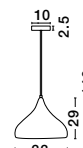

BENICIO - 8809001
Black Metal
Black Fabric Wire
LED E27 1x12 Watt 230 Volt
IP20 Bulb Excluded
D: 33 H1: 29 H2: 140 cm