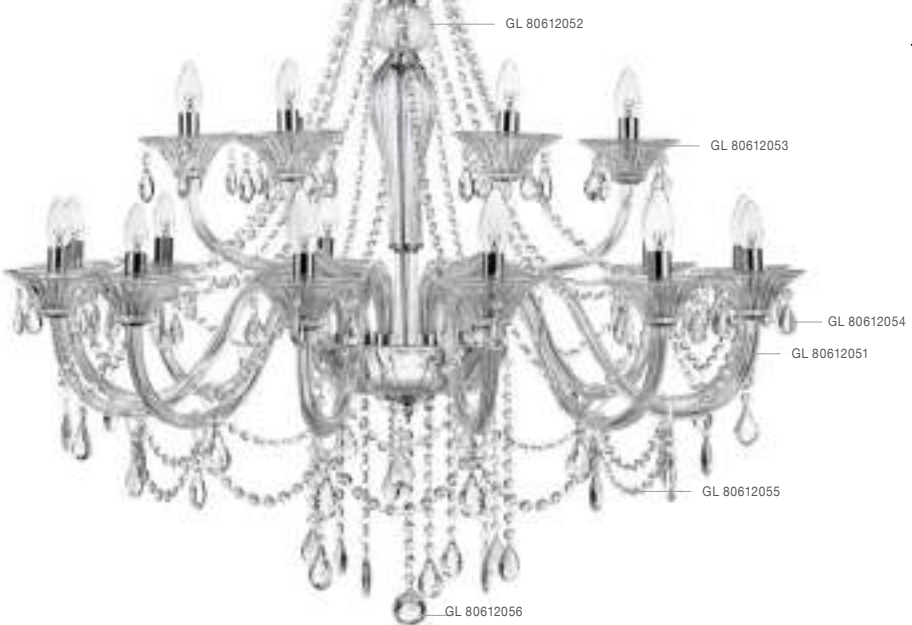

CONNOR - 8061205
Chrome Aluminium
Glass & K9 Crystal
LED E14 18x5 Watt 230 Volt
IP20 Bulb Excluded
D: 100 H1: 84 H2: 120 cm