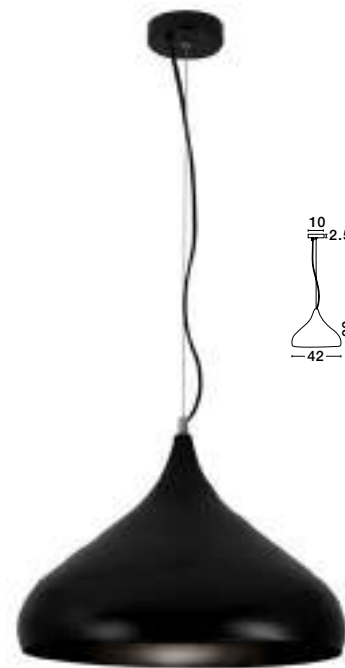

VOLCANO - 9077881

Metal & Acrylic Diffuser
Sandy Black Outside
Sandy White Inside
LED 33 Watt 230 Volt
1680Lm 3000K IP20
D: 45 H: 22 H2: 120 cm

ET 90778821

ET 90778821

VOLCANO - 9077882

Metal & Acrylic Diffuser
Sandy White Outside
Sandy White Inside
LED 33 Watt 230 Volt
1680Lm 3000K IP20
D: 45 H: 22 H2: 120 cm