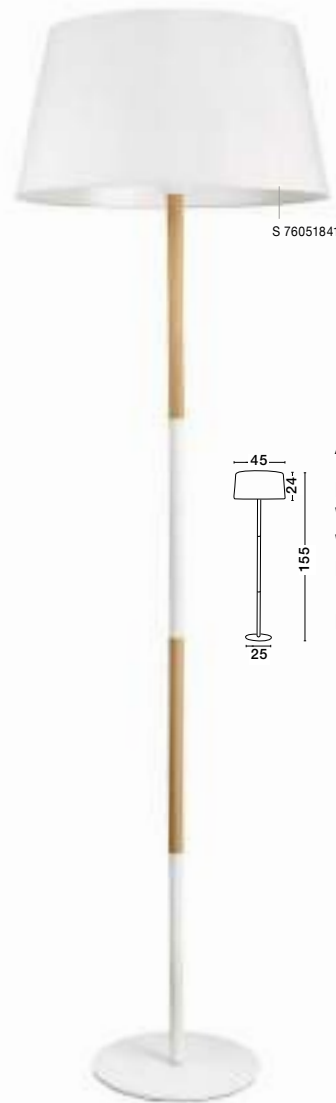

S 76051841

ARRIGO - 7605184

Natural Wood & White Metal
White Fabric Shade
White Fabric Wire
LED E27 1x12 Watt 230 Volt
IP20 Bulb Excluded
D: 45 H: 24 H_z: 155 cm

S 76051831

ARRIGO - 7605183

Natural Wood & White Metal
White Fabric Shade
White Fabric Wire
LED E27 1x12 Watt 230 Volt
IP20 Bulb Excluded
D: 30 H: 15 H_z: 48 cm