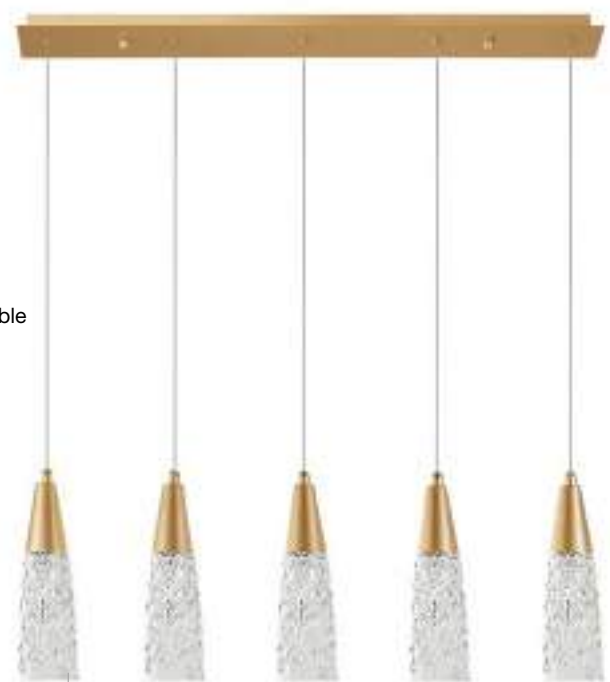

GL 91601911

KOVAC - 9160195

Brushed Gold Steel & Clear Structured Glass
LED G9 5x5 Watt 230 Volt
IP20 Bulb Excluded
L: 80 W: 10 H: 180 cm