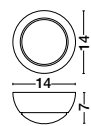

ODIN - 910161

White Aluminium
Adjustable
LED 5 Watt 230 Volt
247Lm 3000K IP20
D: 14 W: 7 H: 14 cm