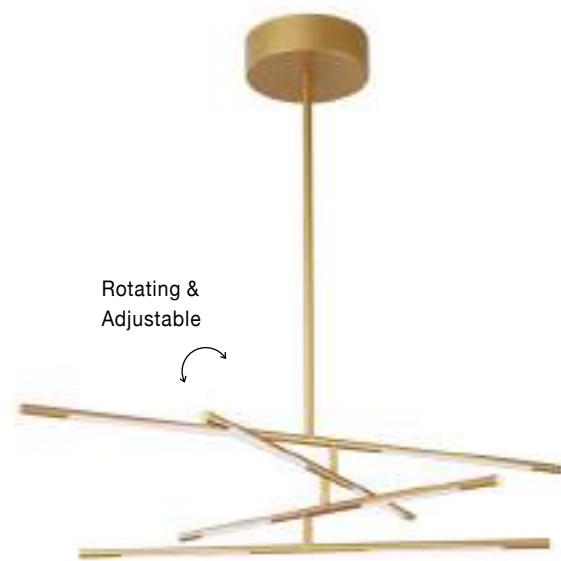

Rotating & Adjustable

RACCIO - 9180781
Dimmable

Brass Gold Metal & Acrylic
LED 40 Watt 230 Volt
2800Lm 3000K IP20
L: 84 W: 80 H: 81 cm