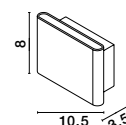

ANZIO - 712042

White Aluminium
LED 6 Watt 230 Volt
390Lm 3000K IP20
L: 10.5 W: 3.5 H: 8 cm