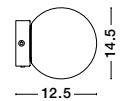

JOLINE - 9919601
Sandy Black Metal & Aluminium
White Opal Glass
Switch On/Off
LED 1x6 Watt 240 Volt
450Lm 3200K IP20
D: 12.5. W: 12.5 H: 14.5 cm