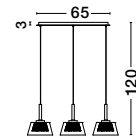

BOCCALE - 1300301303

Chrome Aluminium
Clear Glass
LED G9 3x5 Watt 230 Volt
IP20 Bulb Included
L: 65 W: 10 H: 120 cm