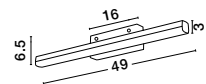

VANESE - 787005

Chrome Aluminium & Acrylic
LED 12 Watt 230 Volt
1174Lm 3000K IP44
L: 49 W1: 3 W2: 7.5 H: 6.5 cm

VANESE - 787006

Chrome Aluminium & Acrylic
LED 18 Watt 230 Volt
1922Lm 3000K IP44
L: 63 W1: 3 W2: 7.5 H: 7.5 cm