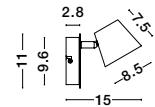

BIAGIO - 9155361