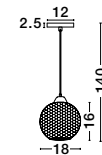

VIENTI - 8103991

Black Metal
Clear Glass
LED E27 1x12 Watt 230 Volt
IP20 Bulb Excluded
D: 18 H1: 16 H2: 140 cm