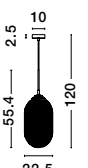

ATHENA - 9119111

Champagn Glass
Brass Metal
LED E27 1x12 Watt 230 Volt
IP20 Bulb Excluded
D: 22.5 H: 55.4 H2: 120 cm