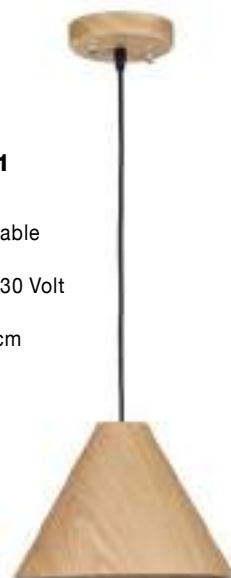

WERA - 9125062

Dark Walnut Wood colour
Dark Brown Fabric Cable
Solid Wood Canopy
LED E27 1x12 Watt 230 Volt
IP20 Bulb Excluded
D: 25 H1: 17 H2: 130 cm

WERA - 9125061

Natural Wood
Dark Brown Fabric Cable
Solid Wood Canopy
LED E27 1x12 Watt 230 Volt
IP20 Bulb Excluded
D: 25 H1: 17 H2: 130 cm