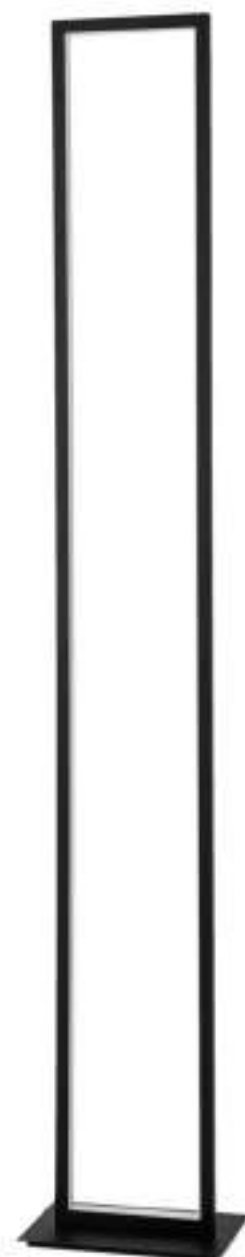

Adjustable

CORNICE - 9142765

Dimmable
Sandy Black Aluminium
& Acrylic
LED 80 Watt 230 Volt
4860Lm 3000K IP20
L: 120 H: 50 H₂: 160 cm

CORNICE - 9421751

Sandy Black Aluminium
& Acrylic
LED 18 Watt 230 Volt
1080Lm 3000K IP20
L: 21 W: 6 H: 25 cm

WENNA - 9500812

Matt Black Aluminium
& Acrylic
LED 36 Watt 230 Volt
2150Lm 3000K IP20
L: 26 W: 16 H: 153 cm

WENNA - 9500811

Dimmable

Matt Black Aluminium
& Acrylic
3 Step Touch Dimmable
LED 12 Watt 230 Volt
750Lm 3000K IP20
L: 17.5 W: 10 H: 36 cm