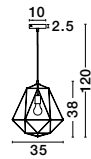

PIETRA - 672801

Black Metal
LED E27 1x12 Watt 230 Volt
IP20 Bulb Excluded
D: 35 H: 38 H2: 120 cm