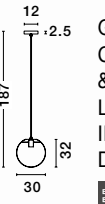

GL 94169301

MIRALE . 9416930

Gold Metal
Clear Glass
& Black PVC Wire
LED E27 1x12 Watt 230 Volt
IP20 Bulb Excluded
D: 30 H1: 32 H2: 187 cm