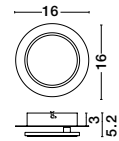

AUSTIN - 9001705

White Aluminium
Adjustable
LED 6 Watt 230 Volt
420Lm 3000K IP20
D: 16 W: 5.2 H: 16 cm