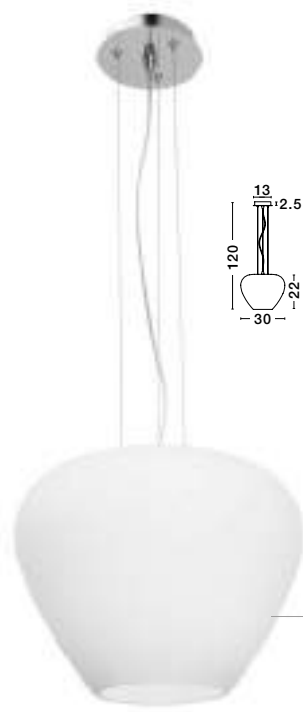

NALA - 9207601
Chrome Aluminium
Opal Glass
LED E27 1x12 Watt 230 Volt
IP20 Bulb Excluded
D: 30 H1: 22 H2: 120 cm

GL 92076011