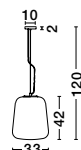

OLIVERIO - 7212602

Gradient Smoke Glass
Chrome Aluminium
LED E27 1x12 Watt 230 Volt
IP20 Bulb Excluded
D: 33 H1: 42 H2: 120 cm