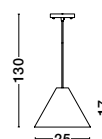

WERA - 9125061

Natural Wood
Dark Brown Fabric Cable
Solid Wood Canopy
LED E27 1x12 Watt 230 Volt
IP20 Bulb Excluded
D: 25 H1: 17 H2: 130 cm