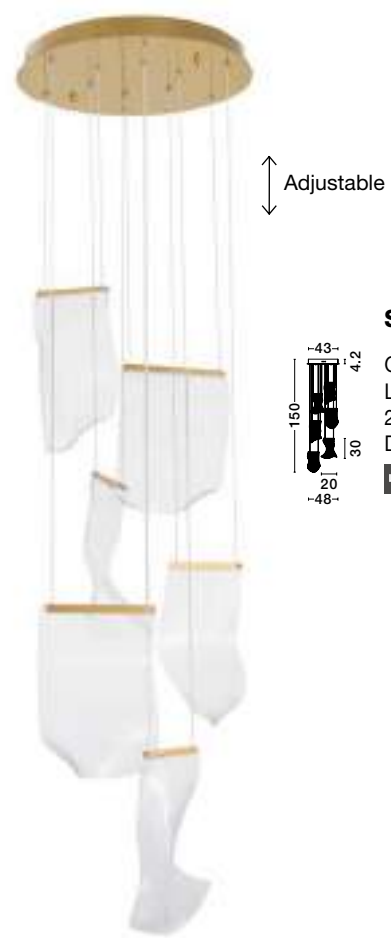

Adjustable

SIDERNO - 9054442

Gold Aluminium & Acrylic
LED 39 Watt 230 Volt
2470Lm 3000K IP20
D: 48 H: 150 cm

Adjustable

SIDERNO - 9054441

Gold Aluminium & Acrylic
LED 16 Watt 230 Volt
1190Lm 3000K IP20
D: 28 H: 150 cm