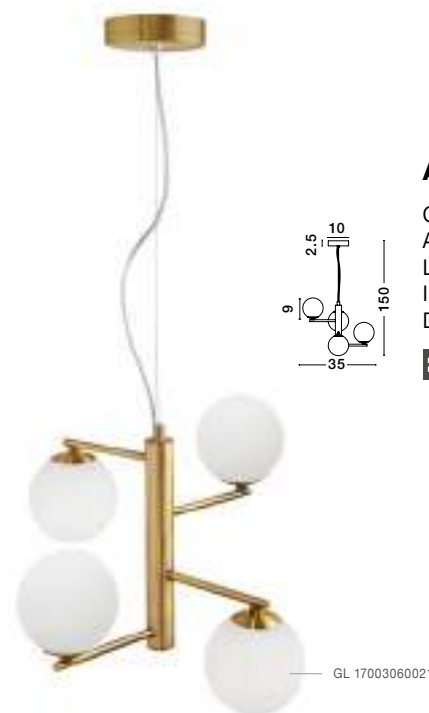

AGRIGENTO - 1700306002

Opal Glass
Antique Brass Metal
LED G9 4x5 Watt 230 Volt
IP20 Bulb Excluded
D: 35 H: 150 cm

GL 17003060021