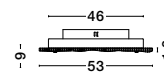

WING . 9624222

White Metal & Glass
LED 40 Watt 230 Volt
2400Lm 3000K IP20
D: 53 H: 9 cm