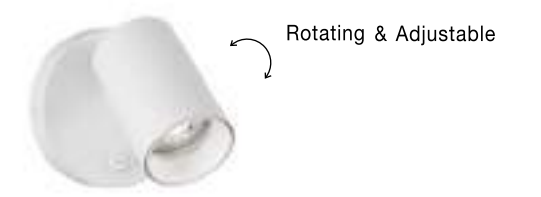

NET - 9011921

Sandy White Aluminium
Switch On/Off
LED GU10 1x10 Watt IP20
220-240 Volt Bulb Excluded
D: 5.7 H: 9 H₂: 10.5 cm