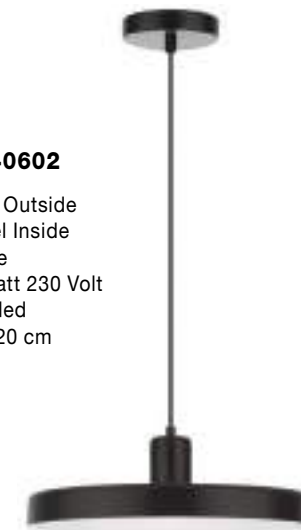

CHIOTO - 540602

Matt Black Steel Outside
Shiny White Steel Inside
Black Fabric Wire
LED E27 1x12 Watt 230 Volt
IP20 Bulb Excluded
D: 36 H1: 4 H2: 120 cm