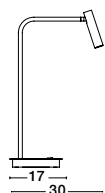

SICILY - 7140182

Black Aluminium
Adjustable
Switch On/Off
LED Samsung 3 Watt
190Lm 3000K IP20
L: 17 W: 30 H: 55 cm