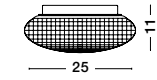

SENS - 838124

Gray Glass
Black Metal
LED E27 1x12 Watt 230 Volt
IP44 Bulb Excluded
D: 25 H: 11 cm