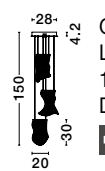

Adjustable

SIDERNO - 9054442

Gold Aluminium & Acrylic
LED 39 Watt 230 Volt
2470Lm 3000K IP20
D: 48 H: 150 cm

Adjustable

SIDERNO - 9054441

Gold Aluminium & Acrylic
LED 16 Watt 230 Volt
1190Lm 3000K IP20
D: 28 H: 150 cm