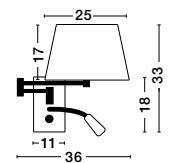

CINGO - 6102682

Chrome Aluminium
White Fabric Shade
Switch On/Off
LED 3 Watt 6000K 180Lm
E27 1x60 Watt 230 Volt
IP20 Bulb Excluded
L: 36 H: 17 H2: 33 cm