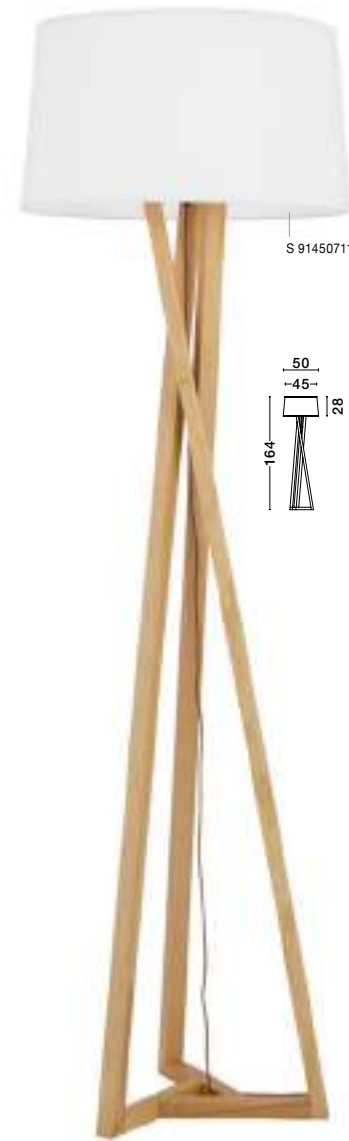

S 91450711

SALINO - 9145071

Ivory Fabric Shade
Brown Fabric Wire
Natural Wood
LED E27 1x12 Watt 230 Volt
IP20 Bulb Excluded
D: 50 H: 28 H_z: 164 cm