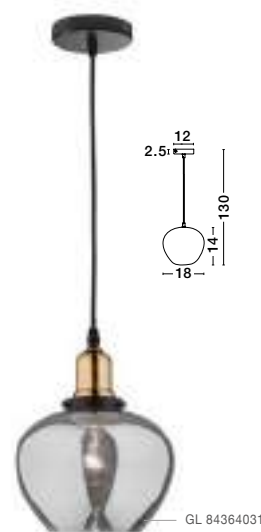

GL 84364031