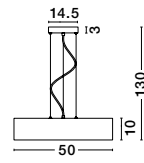

ET 5504051

FINEZZA - 550401

Metal & Acrylic Diffuser
 Matt Black Outside
 Matt White Inside
 Black Fabric Wire
 LED E27 3x12 Watt 230 Volt
 IP20 Bulb Excluded
 D: 50 H: 10 H2: 130 cm

ET 5504051

FINEZZA - 550402