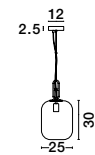

HUNTER - 9120669
 Black Aluminium
 & Smoke Glass
 LED E27 1x12 Watt 230 Volt
 IP20 Bulb Excluded
 D: 35 H1: 42.5 H2: 145 cm

GL 91206691

HUNTER - 9120668
 Black Aluminium
 & Smoke Glass
 LED E27 1x12 Watt 230 Volt
 IP20 Bulb Excluded
 D: 25 H1: 30 H2: 130 cm