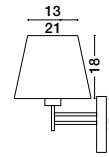

LOGAN - 8126162

Chrome Aluminium
White Shade
Switch On/Off
E27 1x40 Watt IP20 230 Volt
L: 21 W: 25 H: 33 cm