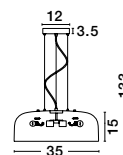

PERLETO - 826804

Metal & Acrylic Diffuser
Matt Coffee Brown Outside
Matt White Inside
Black Fabric Wire
LED E27 2x12 Watt 230 Volt
IP20 Bulb Excluded
D: 35 H1: 15 H2: 133 cm