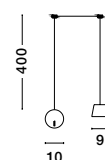

AMADEO - 9118106

Sandy Black Aluminium
& Acrylic
Adjustable Switch On/Off
LED 6 Watt 230 Volt
380Lm 3000K IP20
D: 10 D₂: 9 H: 400 cm