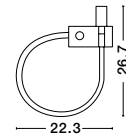

GENEVA - 8126582

Black Aluminium
Adjustable
Switch On/Off
LED Samsung 3 Watt
190Lm 3000K IP20
L: 22.3 W: 4.8 H: 26.7 cm