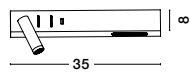

USB CHARGER

Rotating & Adjustable

USB CHARGER

VIDA - 9533521

Sandy Black Metal
Adjustable - Switch On/Off
USB Charger
LED Cree 230 Volt 3000K
Backlight 5 Watt 350Lm
Reader 1x3 Watt 210Lm IP20
L: 35 W: 10 H: 8 cm