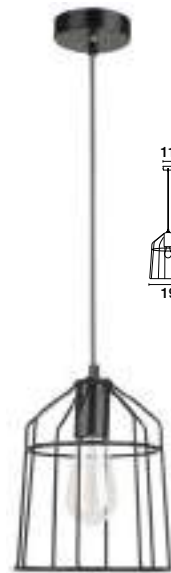

PEPPINO - 7605178

Matt Black Metal
Black & White Fabric Wire
LED E27 1x12 Watt 230 Volt
IP20 Bulb Excluded
D: 19 H: 25 H2: 120 cm