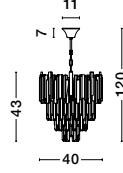

GRANE . 9181100

Gold Metal & Crystal
LED E14 4x5 Watt 230 Volt
IP20 Bulb Excluded
D: 40 W: 40 H: 43 H₂: 120 cm