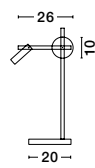

JOLINE - 9919531
Sandy Black Metal & Aluminium
White Opal Glass
Switch On/Off
LED 6 Watt 450 Lm
Samsung 1x3 Watt 200Lm
230 Volt 3200K IP20
L: 26 W: 13.5 H: 55 cm