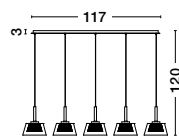

BOCCALE - 1300301306

Chrome Aluminium
Clear Glass
LED G9 5x5 Watt 230 Volt
IP20 Bulb Included
L: 117 W: 10 H: 120 cm