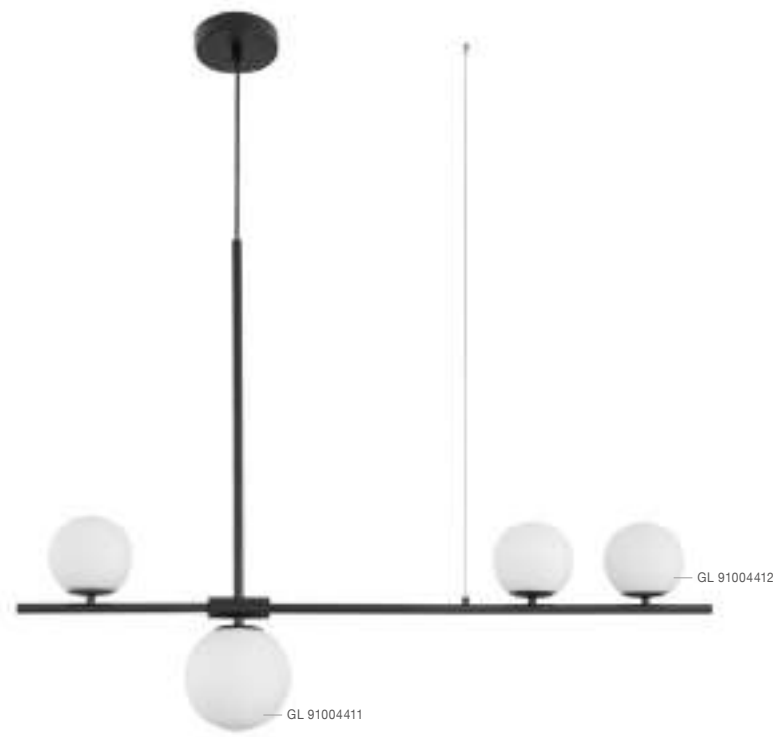

9117007
Black Box - D: 15 W: 6 cm

9117006
LED Driver - 60 Watt

9117005
LED Driver - 30 Watt

IMPERO - 9100441

White Frosted Glass
Black Metal
LED G9 4x5 Watt 230 Volt
IP20 Bulb Excluded
L: 100 W: 15 H: 120 cm