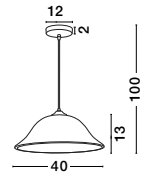

QUALE - 600301

White Satinated Glass
Chrome Metal
LED E27 1x12 Watt 230 Volt
IP20 Bulb Excluded
L: 30 W: 30 H: 8 cm

VINCA - 605805

Chrome Metal
Alabaster Glass
LED E27 1x12 Watt 230 Volt
IP20 Bulb Excluded
D: 40 H1: 13 H2: 100 cm