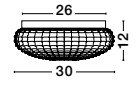

CLAM - 9738254

Smoke Chrome Glass
White Metal
LED E27 2x12 Watt 230 Volt
IP44 Bulb Excluded
D: 30 H: 12 cm