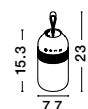

MAYA - 9180322
Dimmable

Gray & White
ABS & Iron
Silicone Rubber
LED 1.5 Watt
30Lm 3000K IP20
D: 7.7 H: 15-23 cm