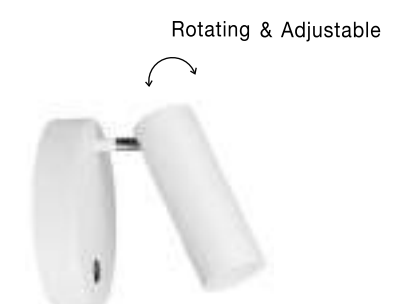

Rotating & Adjustable

CLIP - 9030203

Satin Brass Aluminium
LED Philips 3 Watt
Switch On/Off
190Lm 3000K IP20
D: 8 W: 3.4 H: 11 cm

UMBERTO - 7410401

Black Metal
Switch On/Off
LED GU10 1x10 Watt 230 Volt
IP20 Bulb Excluded
D: 15 H: 15 cm