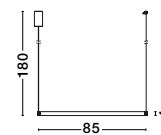

Inspiration

See how it works

Style them in your own way!

BE THE DESIGNER

VEGAS - 86016805

Antique Brass
Aluminium & Acrylic
LED 35 Watt 230 Volt
1900Lm 3000K IP20
D: 108 H: 180 cm

VEGAS - 86016806

Antique Brass
Aluminium & Acrylic
LED 30 Watt 230 Volt
1650Lm 3000K IP20
D: 85 H: 180 cm