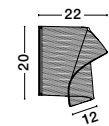

SIDERNO - 9054502

Gold Aluminium & Acrylic
LED 31 Watt 230 Volt
2118Lm 3000K IP20
L: 50 W: 50 H: 20 cm