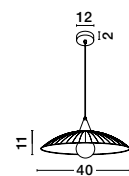

SHELL - 7326501
Chrome Metal
White & Clear
Structured Glass
LED E27 1x12 Watt 230 Volt
IP20 Bulb Excluded
D: 40 H1: 11 H2: 100 cm

GL 73265011