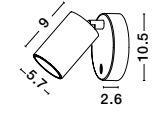

NET - 9011922

Sandy Black Aluminium
Switch On/Off
LED GU10 1x10 Watt IP20
220-240 Volt Bulb Excluded
D: 5.7 H: 9 H₂: 10.5 cm