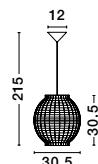

GRIFFIN - 9858720

Dried Water Hyacinth
Black Fabric Wire & Base
LED E27 1x12 Watt 230 Volt
IP20 Bulb Excluded
D: 30.5 H1: 30.5 H2: 215 cm