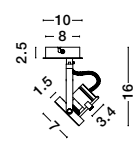

SALVA - 9155101

Sandy Black Metal
LED GU10 1x10 230 Volt
IP20 Bulb Excluded
L: 10 H: 16 cm