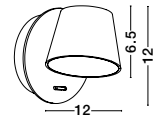

Rotating &
Adjustable

Adjustable

AMADEO - 8223601
 White Aluminium & Acrylic
 Adjustable
 Switch On/Off
 LED Edison 6 Watt 230 Volt
 528Lm 3000K IP20
 L: 12 W: 12 H: 12 cm

Adjustable

AMADEO - 8223602
 Black Aluminium & Acrylic
 Adjustable
 Switch On/Off
 LED Edison 6 Watt 230 Volt
 528Lm 3000K IP20
 L: 12 W: 12 H: 12 cm