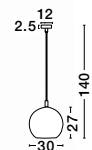

JERARDO - 8436411

Smoke Glass with Bubbles
Inside
Black Metal
LED E27 1x12 Watt 230 Volt
IP20 Bulb Excluded
D: 30 H1: 27 H2: 140 cm