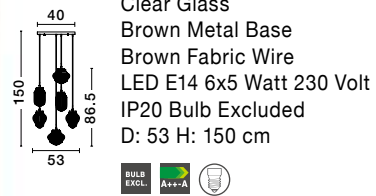

NORD - 838186

Clear Glass
Brown Metal Base
Brown Fabric Wire
LED E14 6x5 Watt 230 Volt
IP20 Bulb Excluded
D: 53 H: 150 cm