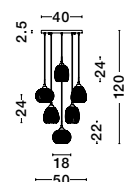

VARIO - 9191544

Clear Glass
& Satin Gold Metal
LED E27 6x12 Watt 230 Volt
IP20 Bulb Excluded
D: 50 H: 120 cm