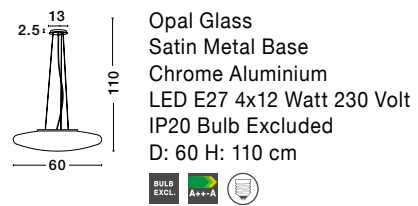

PRESSED - 4587601

Opal Glass
Satin Metal Base
Chrome Aluminium
LED E27 4x12 Watt 230 Volt
IP20 Bulb Excluded
D: 60 H: 110 cm