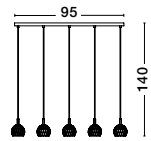

LARA - 8540404

Clear Glass
& Chrome Aluminium
LED G9 5x5 Watt 230 Volt
IP20 Bulb Excluded
L: 95 W:12 H: 140 cm