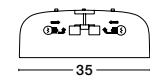

PERLETO - 826809

Metal & Acrylic Diffuser
Matt Black Outside
Matt White Inside
LED E27 2x10 Watt 230 Volt
IP20 Bulb Excluded
D: 35 H: 13 cm