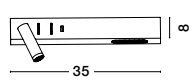

VIDA - 9533523

Sandy White Metal
Adjustable - Switch On/Off
USB Charger
LED Cree 230 Volt 3000K
Backlight 5 Watt 350Lm
Reader 1x3 Watt 210Lm IP20
L: 35 W: 10 H: 8 cm