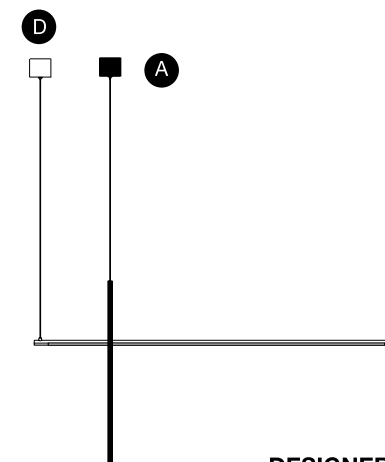

DESIGNER'S TIP

Black & Gold TREND
Combine **Black and Gold** for a more sophisticated and dramatic look that combines refinement with timeless beauty

BE THE DESIGNER