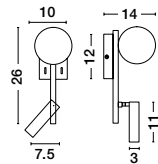

JOLINE - 9919530
Sandy Black Metal & Aluminium
White Opal Glass
Switch On/Off
LED G9 1x5 Watt 450 Lm
Samsung 1x3 Watt 200Lm
230 Volt 3200K IP20
L: 14 W: 10 H: 26 cm