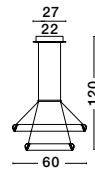

LUMI - 17320202

Outside Matt White
Aluminium & Crystal Inside
LED 60 Watt 230 Volt
3600Lm 3000K IP20
D: 60 H: 120 cm