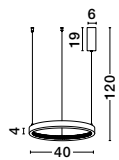

PRESTON . 9285401

Dimmable

Antique Gold Brass
Aluminium & Acrylic
LED 25 Watt 230 Volt
1800Lm 3000K IP20
D: 40 H: 120 cm