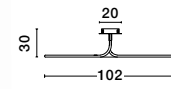

FUNGO - 9357086

Dimmable

Gold Leaf Aluminium & Acrylic
LED 47 Watt 230 Volt
2630Lm 3000K IP20
D: 102 H: 30 cm