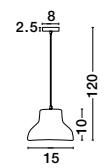

ALANZO - 91606401

Gray Concrete
Gray Fabric Wire
LED E27 1x12 Watt 230 Volt
IP20 Bulb Excluded
D: 15 H: 10 H2: 120 cm