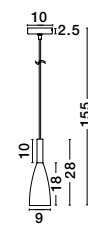

GRANT - 8883801
White Aluminium
Natural Wood
White Fabric Wire
LED E14 1x5 Watt 230 Volt
IP20 Bulb Excluded
D: 9 H1: 28 H2: 155 cm