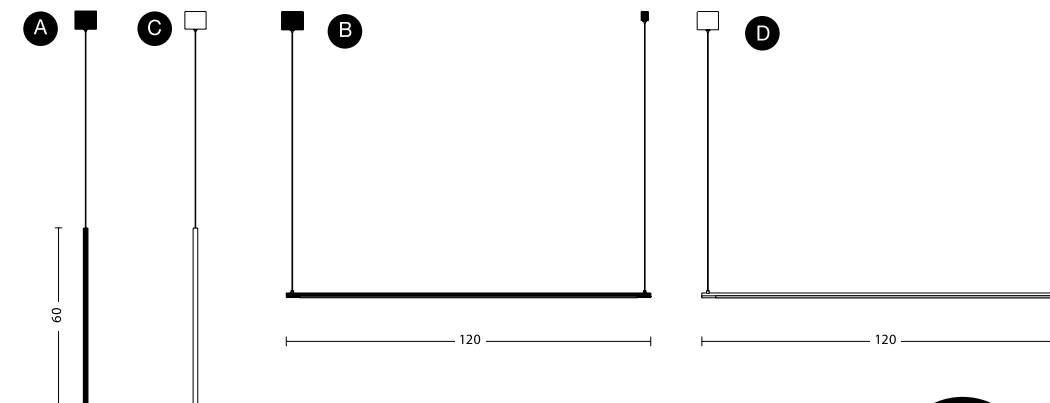

Inspiration

See how it works

Style them in your own way!