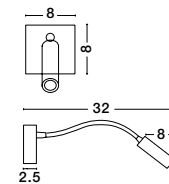

MADISON - 8128201

Chrome Aluminium
Adjustable
Switch On/Off
LED Samsung 3 Watt
190Lm 3000K IP20
L: 32 W: 8 H: 8 cm