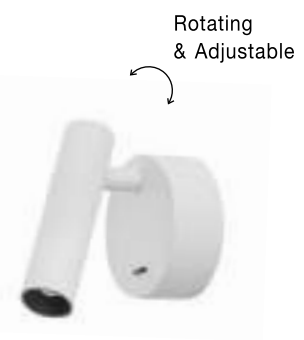

CLIP - 9030201

Sandy White Aluminium
LED Philips 3 Watt
Switch On/Off
190Lm 3000K IP20
D: 8 W: 3.4 H: 11 cm

**ANTI
GLARE
NETWORK**