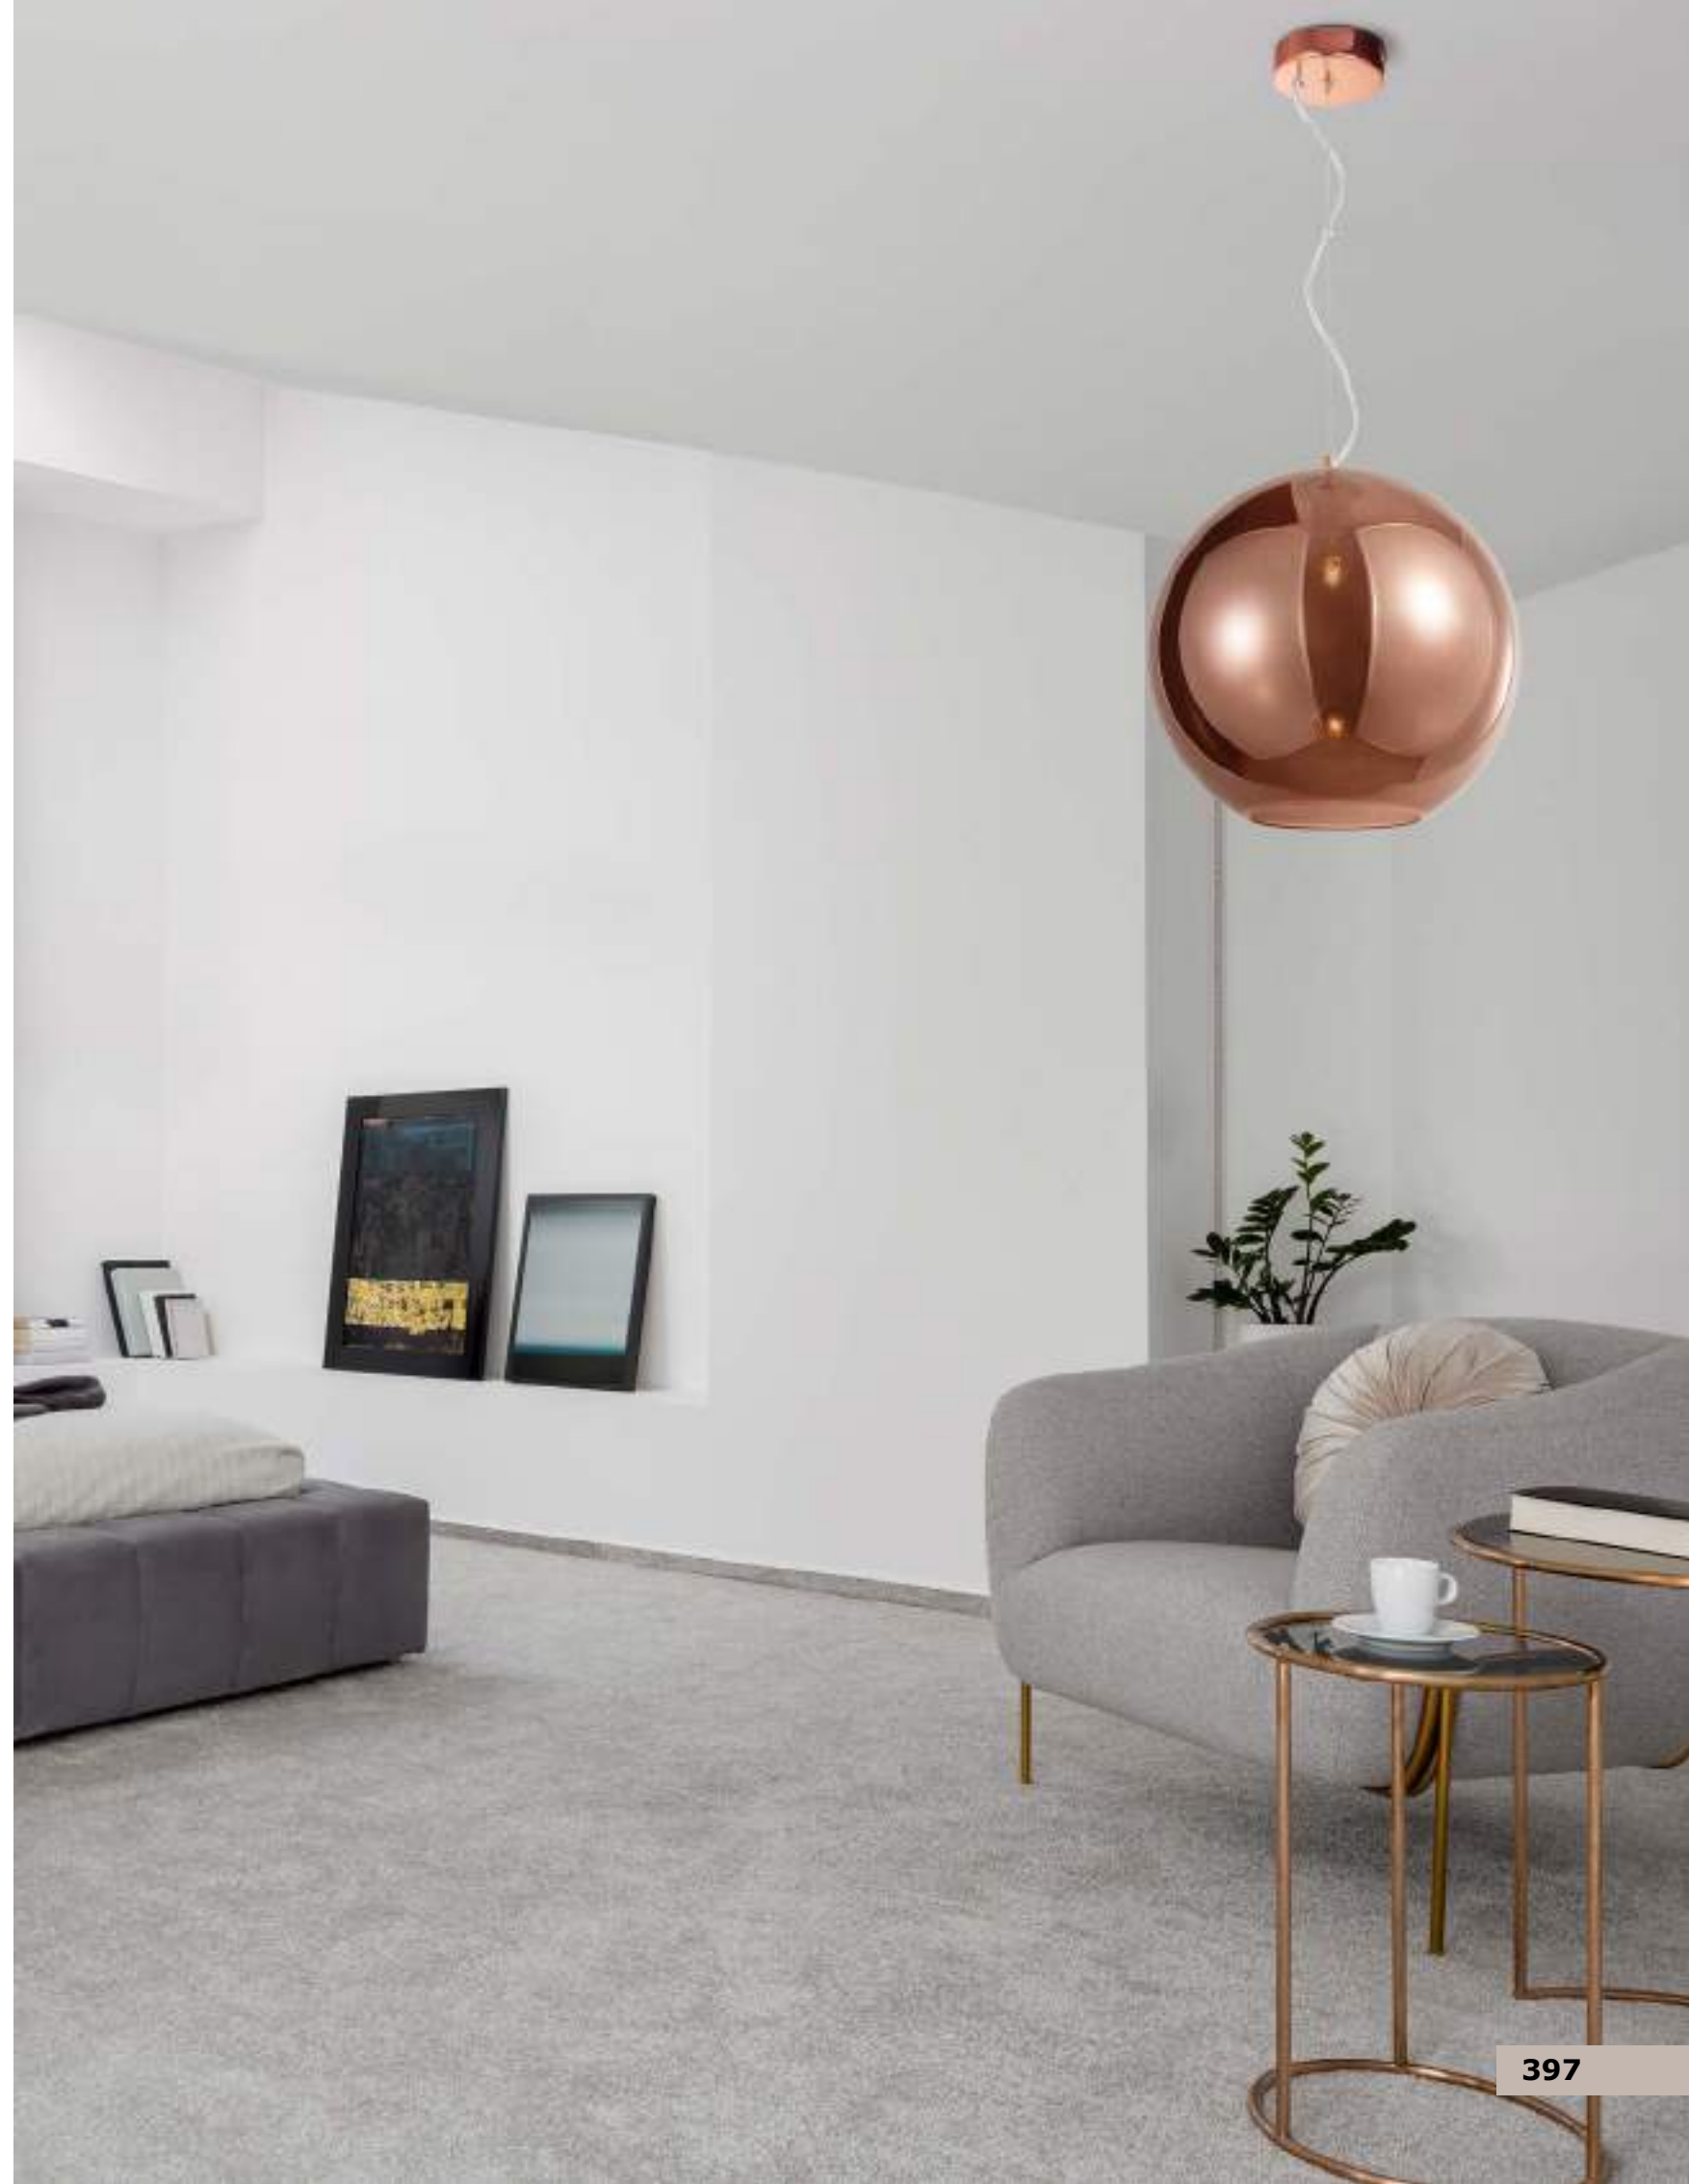

GL 90802521

NAZIO - 9080252

Gradient Gold Glass
Chrome Aluminium
LED E27 1x12 Watt 230 Volt
IP20 Bulb Excluded
D: 25 H: 120 cm

GL 90803521

NAZIO - 9080352

Gradient Gold Glass
Chrome Aluminium
LED E27 1x12 Watt 230 Volt
IP20 Bulb Excluded
D: 35 H: 120 cm

GL 90802511

NAZIO - 9080251

Gradient Copper Glass
Chrome Aluminium
LED E27 1x12 Watt 230 Volt
IP20 Bulb Excluded
D: 25 H: 120 cm

GL 90803511

NAZIO - 9080351

Gradient Copper Glass
Chrome Aluminium
LED E27 1x12 Watt 230 Volt
IP20 Bulb Excluded
D: 35 H: 120 cm