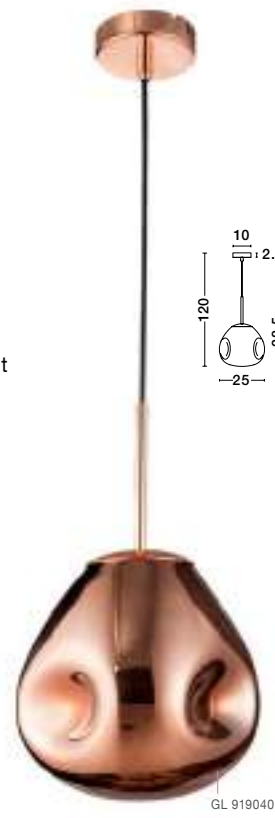

GL 91904031

LAVA - 9190391

Copper Metal
Handmade Copper Glass
LED E27 1x12 Watt 230 Volt
IP20 Bulb Excluded
D: 22 H: 49.6 H₂: 120 cm

GL 91903911

LAVA - 9190401

Copper Metal
Handmade Copper Glass
LED E27 1x12 Watt 230 Volt
IP20 Bulb Excluded
D: 25 H: 38.5 H₂: 120 cm