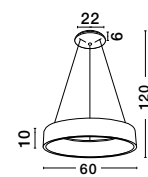

RANDO - 6167206

Gray Aluminium & Acrylic
LED 42 Watt 230 Volt
2520Lm 3000K IP20
D: 60 H: 120 cm

6167204

Gray Aluminium & Acrylic
LED 42 Watt 230 Volt
2700Lm 4000K IP20
D: 60 H: 120 cm