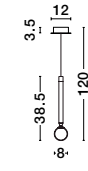

CAYO - 9157901

Opal Glass & Acrylic
Brass & Black Aluminium
LED 1x5 Watt 230 Volt
250Lm 3000K IP20
D: 8 H: 38.5 H₂: 120 cm