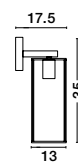

FLAVIO - 7152604
Antique Brass Metal
Clear Glass
LED E27 1x12 Watt 230 Volt
IP20 Bulb Excluded
L: 13 W: 17.5 H: 35 cm