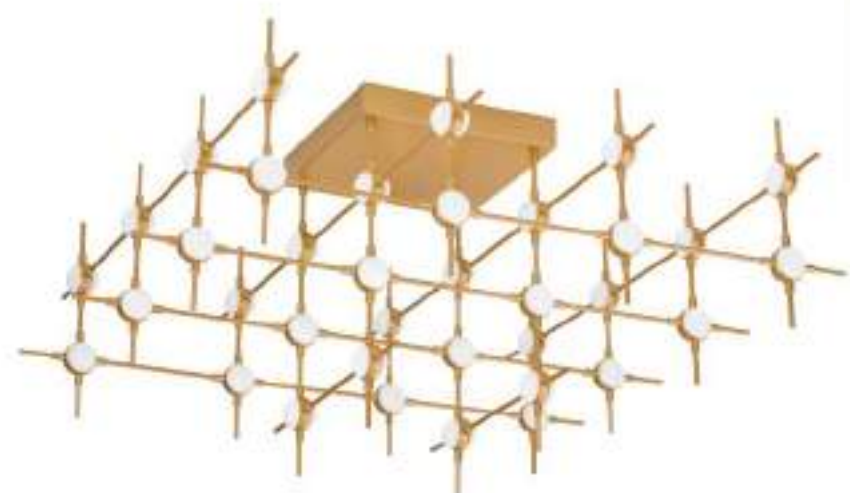

ATOMO - 9180636

Dimmable

Gold Metal & Acrylic
LED 36 x 2.4 Watt 230 Volt
6048Lm 3000K IP20
L: 75 W: 69 H: 40.5 cm
Included Remote Control