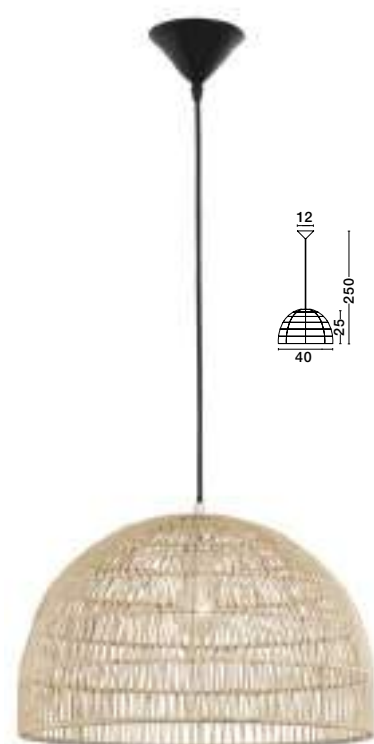

MELODY . 9586446
Natural Rattan
Black Fabric Wire & Base
LED E27 1x12 Watt 230 Volt
IP20 Bulb Excluded
D: 40 H₁: 25 H₂: 250 cm