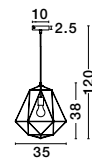

Copper Metal
LED E27 1x12 Watt 230 Volt
IP20 Bulb Excluded
D: 35 H: 38 H2: 120 cm

PEPPINO - 7605178

Matt Black Metal
Black & White Fabric Wire
LED E27 1x12 Watt 230 Volt
IP20 Bulb Excluded
D: 19 H: 25 H2: 120 cm