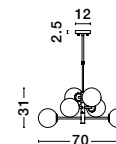

IMPERO - 9100361

White Frosted Glass
Black Metal
LED E14 6x5 Watt
IP20 Bulb Excluded
D: 70 H: 31 H2: 120 cm

GL 99196041

JOLINE - 9919604

Sandy Black Metal & Aluminium
White Opal Glass
LED 32 Watt 240 Volt
2060Lm 3200K IP20
L: 72 W: 12.5 H: 120 cm