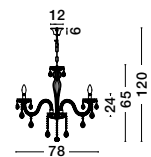

ZENO - 71231402

Chrome Aluminium
Cognac Glass & K9 Crystals
LED E14 8x5 Watt 230 Volt
IP20 Bulb Excluded
D: 78 H: 65 H2: 120 cm