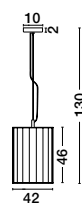

GL 91367021

ALVAREZ - 9136702

Satin Gold Metal
& Black Marble
White Opal Glass
LED E27 1x12 Watt 230 Volt
Bulb Excluded IP20
L: 31 W: 25 H: 140 cm

CELSO - 7252602
 Antique Brass Metal
 Clear Glass
 LED E27 3x12 Watt 230 Volt
 IP20 Bulb Excluded
 D: 42 H1: 46 H2: 130 cm