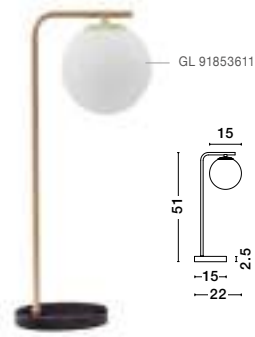

GL 91853611

ALVAREZ - 9185361

Satin Gold Metal
& Black Marble
White Opal Glass
LED E14 1x5 Watt 230 Volt
Bulb Excluded IP20
L: 22 W: 15 H: 51 cm