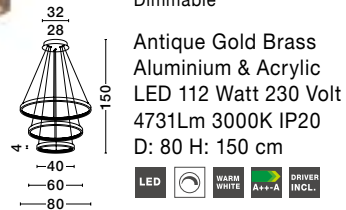

Adjustable

Adjustable

PRESTON . 9862852

Dimmable

Antique Gold Brass
Aluminium & Acrylic
LED 60 Watt 230 Volt
3113Lm 3000K IP20
D: 60 H: 120 cm

PRESTON . 9862853

Dimmable

Antique Gold Brass
Aluminium & Acrylic
LED 112 Watt 230 Volt
4731Lm 3000K IP20
D: 80 H: 150 cm