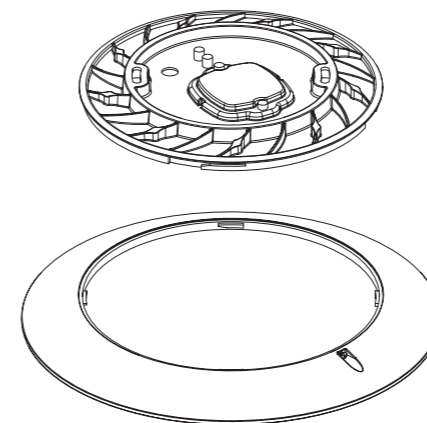

7977 Blanco-White
LED 50W 4000K 4250lm

7976 Blanco-White
LED 50W 5000K 4300lm

Ultra Fino/Slim

Acrílico/Acrylic 220-240V~ 50/60Hz CRI > 80

SLIM

Lámpara-Pendant lamp

8100 Blanco-White
LED 50W 3000K 4150lm

8102 Negro-Black
LED 50W 3000K 4150lm