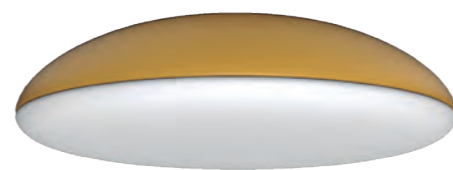

8132 Negro-Black
4L x E27 (not included)