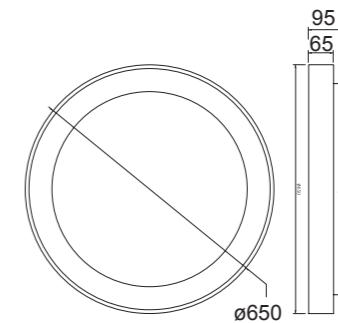

8018 Blanco-White
LED 78W 3000K 6200lm

8019 Blanco-White
LED 58W 3000K 4700lm

8020 Blanco-White
LED 48W 3000K 3900lm

8021 Blanco-White
LED 30W 3000K 2250lm

8033 Madera-Wood
LED 30W 3000K 2250lm

8032 Madera-Wood
LED 48W 3000K 3900lm