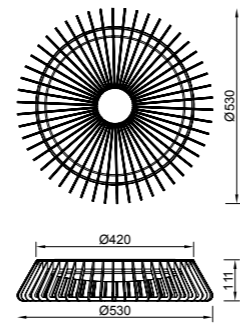

HIMALAYA

Plafón-Ceiling lamp

7966 Blanco-White
LED 56W 2700K-5000K 2500lm

7967 Madera-Wood
LED 56W 2700K-5000K 2500lm

7968 Negro-Black
LED 56W 2700K-5000K 2500lm

R00129

PC/Acrílico-PC/Acrylic 220-240V~ 50/60Hz CRI> 80