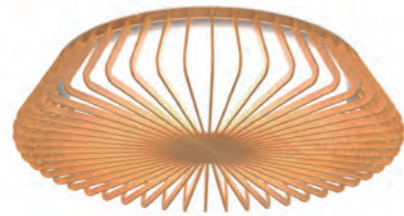

7967 Madera-Wood
LED 56W 2700K-5000K 2500lm