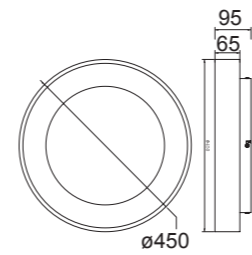

8018 Blanco-White
LED 78W 3000K 6200lm

8019 Blanco-White
LED 58W 3000K 4700lm

8020 Blanco-White
LED 48W 3000K 3900lm

8021 Blanco-White
LED 30W 3000K 2250lm

8033 Madera-Wood
LED 30W 3000K 2250lm

8032 Madera-Wood
LED 48W 3000K 3900lm