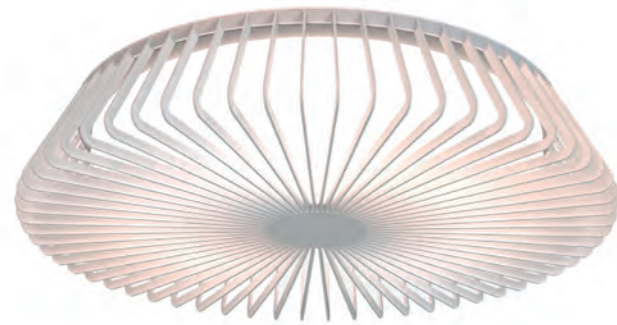

HIMALAYA

Plafón-Ceiling lamp

7963 Blanco-White
LED 80W 2700K-5000K 3500lm