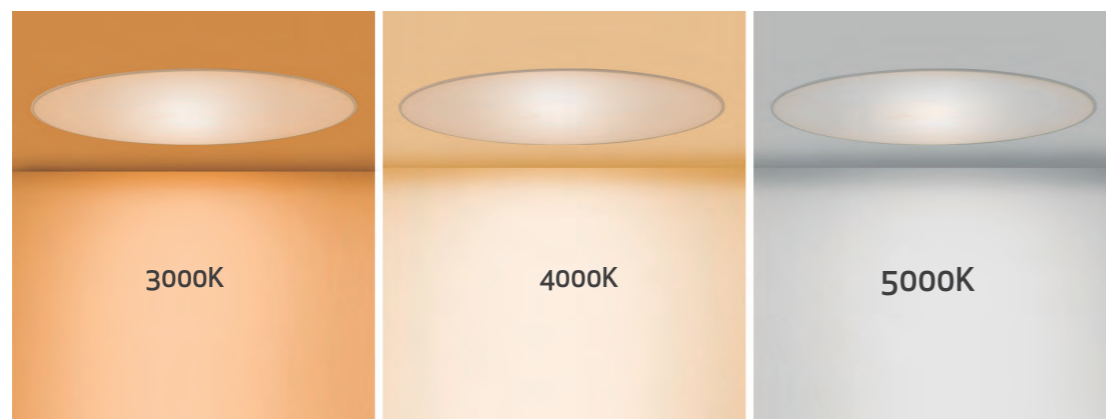

7977 Blanco-White
LED 50W 4000K 4250lm

7976 Blanco-White
LED 50W 5000K 4300lm

Ultra Fino/Slim

Acrílico/Acrylic 220-240V~ 50/60Hz CRI > 80

SLIM

Lámpara-Pendant lamp

8100 Blanco-White
LED 50W 3000K 4150lm

8102 Negro-Black
LED 50W 3000K 4150lm