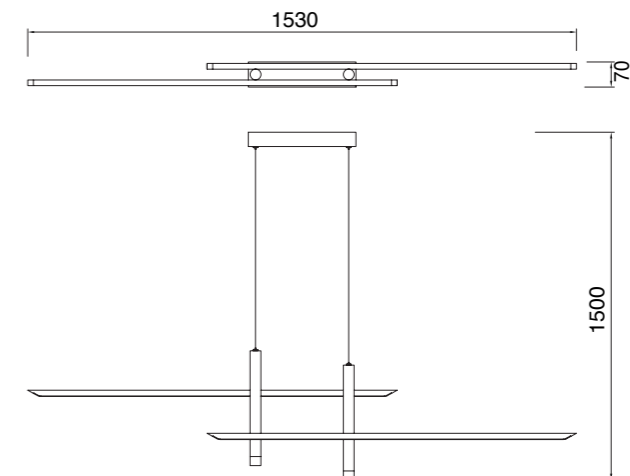

Aluminio+Hierro/Aluminum+Iron 220-240V~ 50/60Hz CRI> 80

Aluminio+Hierro/Aluminum+Iron 220-240V~ 50/60Hz CRI> 80