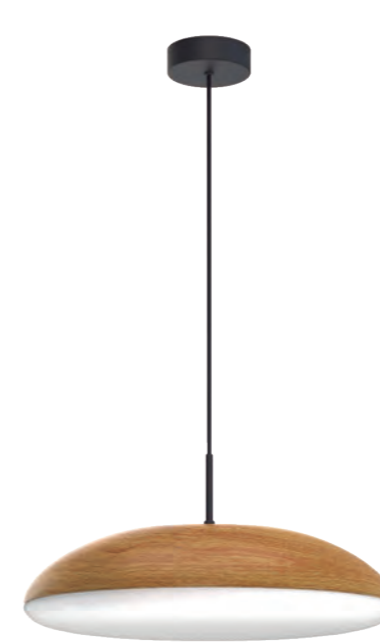

8137 Blanco-White
4L × E27 (not included)

8138 Negro-Black
4L × E27 (not included)

8139 Madera-Wood
4L × E27 (not included)

ABS/Acrílico-ABS/Acrylic 100-240V~50/60Hz E27 máx.20WLed