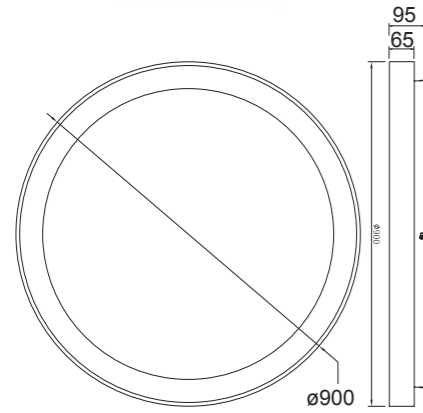

8018 Blanco-White
LED 78W 3000K 6200lm

8019 Blanco-White
LED 58W 3000K 4700lm

8020 Blanco-White
LED 48W 3000K 3900lm

8021 Blanco-White
LED 30W 3000K 2250lm

8033 Madera-Wood
LED 30W 3000K 2250lm

8032 Madera-Wood
LED 48W 3000K 3900lm