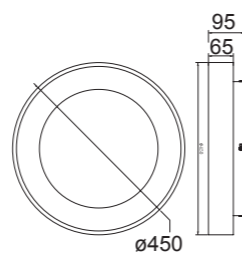

8018 Blanco-White
LED 78W 3000K 6200lm

8019 Blanco-White
LED 58W 3000K 4700lm

8020 Blanco-White
LED 48W 3000K 3900lm

8021 Blanco-White
LED 30W 3000K 2250lm

8033 Madera-Wood
LED 30W 3000K 2250lm

8032 Madera-Wood
LED 48W 3000K 3900lm