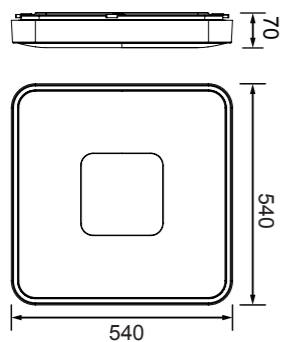

8132 Negro-Black
4L x E27 (not included)

8133 Madera-Wood
4L x E27 (not included)

8147 Oro-Gold
4L x E27 (not included)

ABS/Acrílico-ABS/Acrylic 100-240V~50/60Hz E27 máx.20WLed

7925 Oro-Gold
LED 100W 2700K-5000K 4900lm