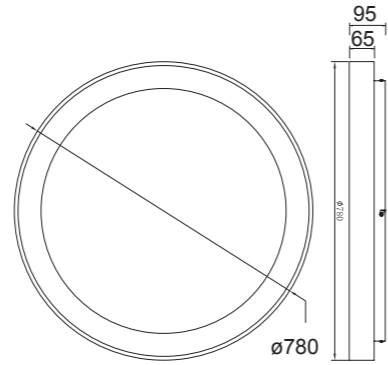

8018 Blanco-White
LED 78W 3000K 6200lm

8019 Blanco-White
LED 58W 3000K 4700lm

8020 Blanco-White
LED 48W 3000K 3900lm

8021 Blanco-White
LED 30W 3000K 2250lm

8033 Madera-Wood
LED 30W 3000K 2250lm

8032 Madera-Wood
LED 48W 3000K 3900lm