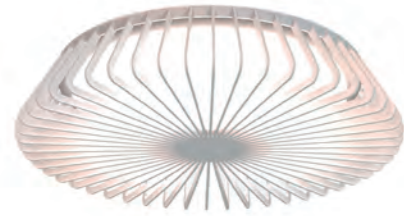

HIMALAYA

Plafón-Ceiling lamp

7966 Blanco-White
LED 56W 2700K-5000K 2500lm