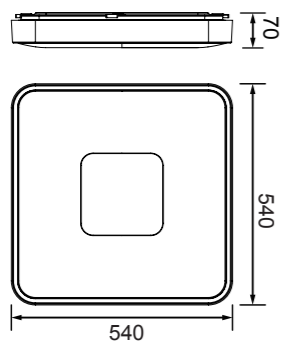

7921 Madera-Wood
LED 80W 2700K-5000K 3900lm

7918 Madera-Wood
LED 100W 2700K-5000K 4900lm