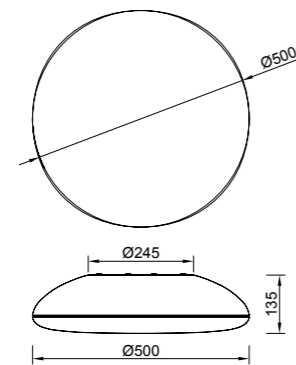

8136 Madera-Wood
6L x E27 (not included)