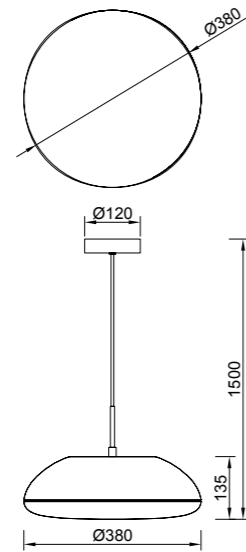

8139 Madera-Wood
4L × E27 (not included)