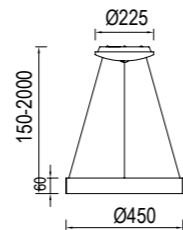

8015 Madera-Wood
LED 66W 3000K-6000K 5440lm
Dimmable

8016 Madera-Wood
LED 50W 3000K-6000K 3760lm
Dimmable

8017 Madera-Wood
LED 32W 3000K-6000K 2560lm
Dimmable

R00135

Acrílico-Acrylic 220-240V~ 50/60H