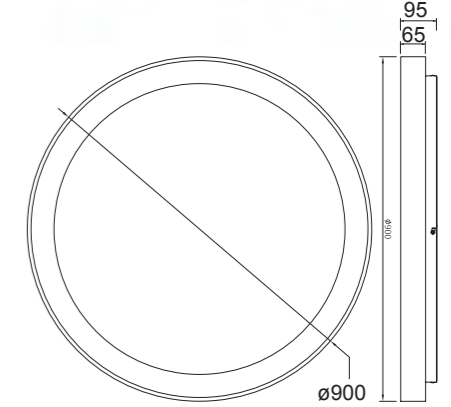

8031 Madera-Wood
LED 58W 3000K 4700lm

Acrílico/Acrylic 220-240V~ 50/60Hz CRI> 80

Acrílico/Acrylic 220-240V~ 50/60Hz CRI> 80