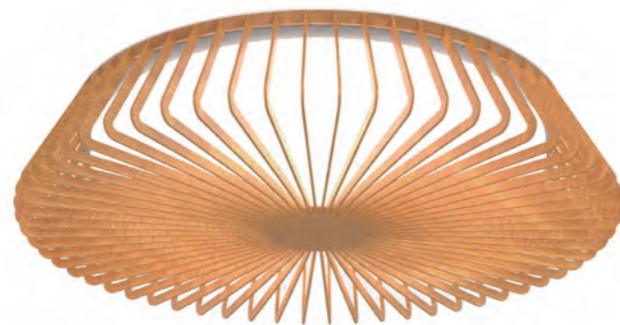

7964 Madera-Wood
LED 80W 2700K-5000K 3500lm