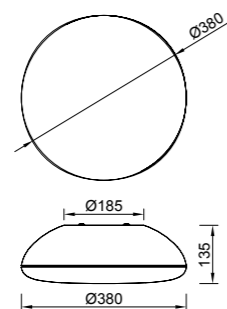

8133 Madera-Wood
4L x E27 (not included)

8147 Oro-Gold
4L x E27 (not included)

ABS/Acrílico-ABS/Acrylic 100-240V~50/60Hz E27 máx.20WLed