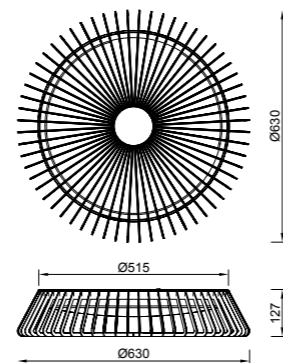

HIMALAYA

Plafón-Ceiling lamp

7963 Blanco-White
LED 80W 2700K-5000K 3500lm

7964 Madera-Wood
LED 80W 2700K-5000K 3500lm

7965 Negro-Black
LED 80W 2700K-5000K 3500lm

R00129

PC/Acrílico-PC/Acrylic 220-240V~50/60Hz CRI>80