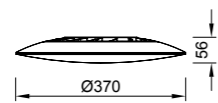

7974 Blanco-White
LED 24W 4000K 2150lm