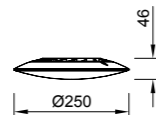

8016 Madera-Wood
LED 50W 3000K-6000K 3760lm
Dimmable

8017 Madera-Wood
LED 32W 3000K-6000K 2560lm
Dimmable

R00135

Acrílico-Acrylic 220-240V~ 50/60H

SLIM

Plafón-Ceiling lamp

7972 Blanco-White
LED 16W 3000K 1300lm