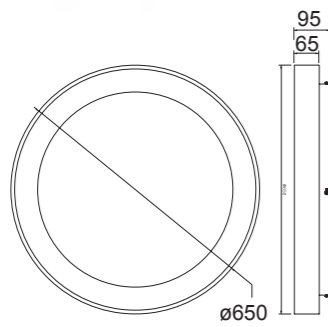

8018 Blanco-White
LED 78W 3000K 6200lm

8019 Blanco-White
LED 58W 3000K 4700lm

8020 Blanco-White
LED 48W 3000K 3900lm

8021 Blanco-White
LED 30W 3000K 2250lm

8033 Madera-Wood
LED 30W 3000K 2250lm

8032 Madera-Wood
LED 48W 3000K 3900lm