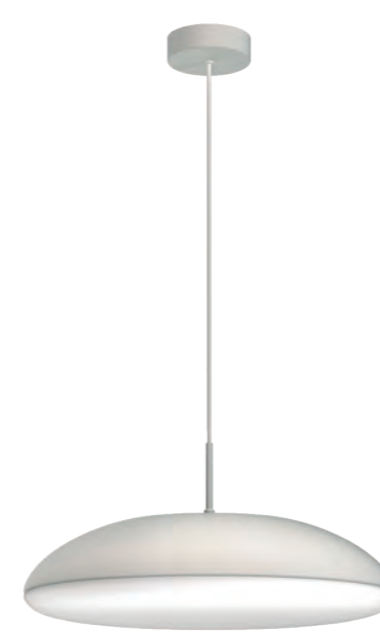

8142 Madera-Wood
6L × E27 (not included)

8138 Negro-Black
4L × E27 (not included)