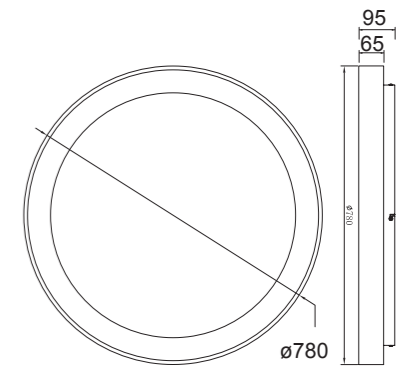

8033 Madera-Wood
LED 30W 3000K 2250lm

8032 Madera-Wood
LED 48W 3000K 3900lm

Acrílico/Acrylic 220-240V~ 50/60Hz CRI> 80

Acrílico/Acrylic 220-240V~ 50/60Hz CRI> 80