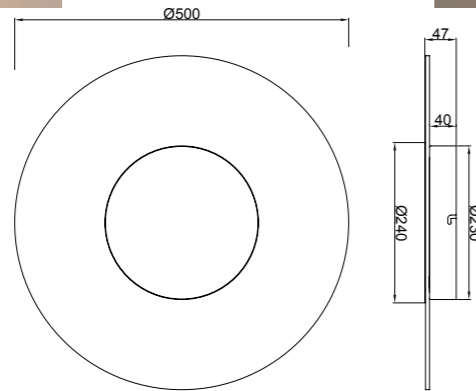

Aluminio / Acrílico - Aluminium / Acrylic 220-240V~ 50/60Hz CRI> 80