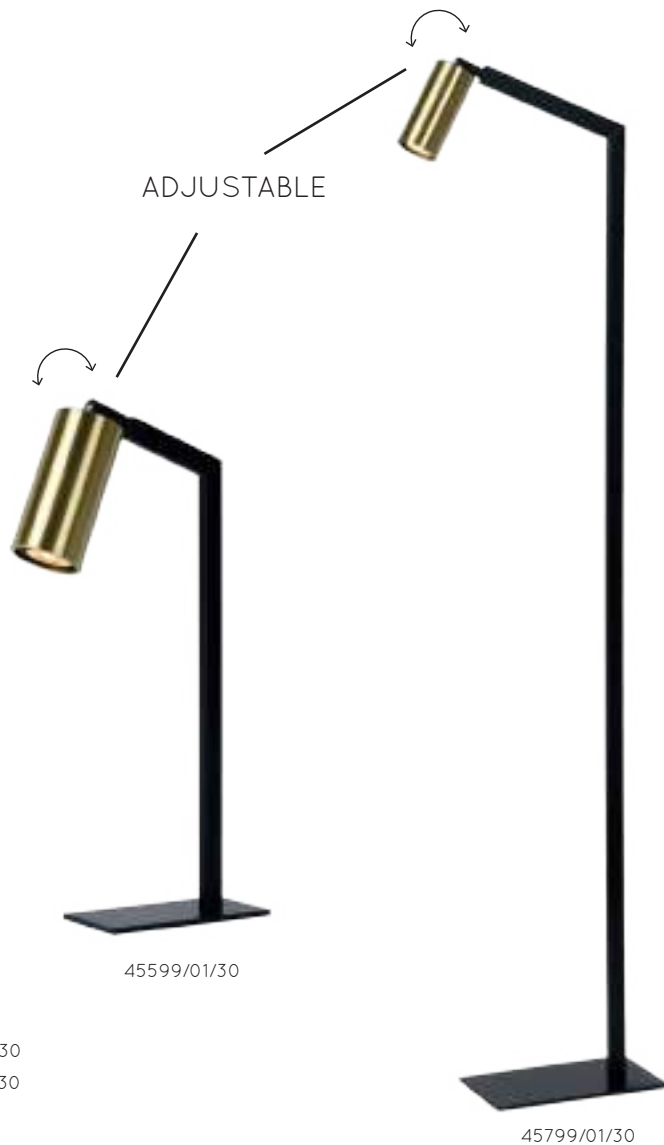

# DOME

DIMMER ON THE CORD

bulb suggestion  
49041/12/30

- GU10/12W/ES111/2200-3000K/820lm/incl.
- H 131 - 136cm/W 26cm/L 16cm
- color black
- steel

23731/24/30

# SYBIL

bulb suggestion  
49006/05/30

- GU10/35W max./excl.
- H 43,5cm/W 8,5cm/L 22,5cm
- H 148,5cm/W 15cm/L 37,5cm
- color matt black
- steel

45599/01/30

45799/01/30

45799/01/30

**FUNCTIONAL /  
TECHNICAL/  
BATH**