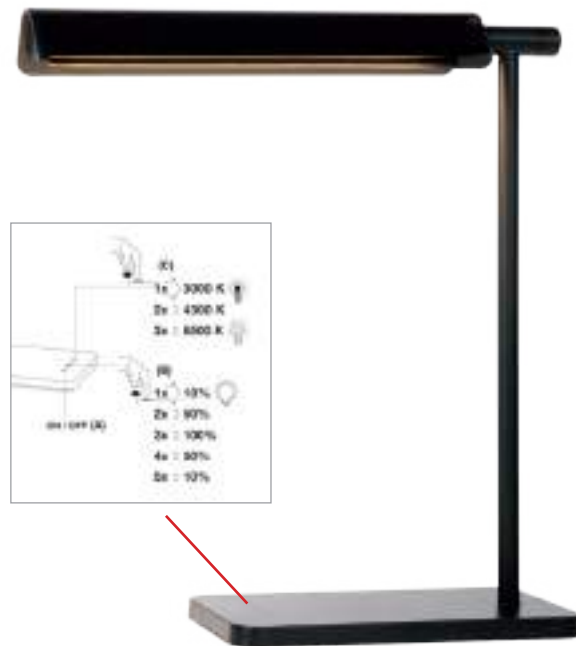

LEVI

18659/06/30

dimmer on the product

- 1x5,5W/INTEGRATED LED/3000-4300-6500K/680lm/incl.
- H 32,8cm/W 10cm/L 28,7cm
- color black
- metal/PVC