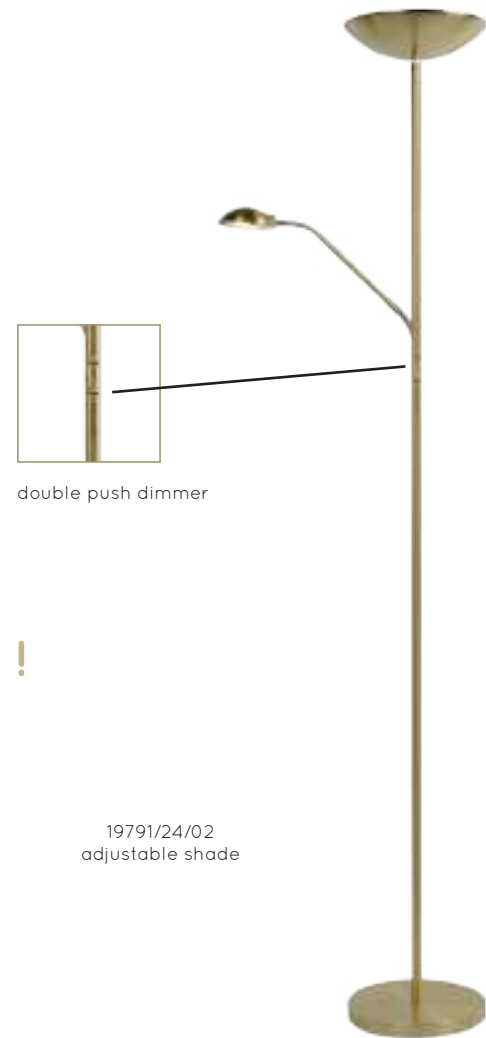

double push dimmer

NEW COLOR !

19791/24/02
adjustable shade

- 20W+4W/INTEGRATED LED/
- 3000K/ 1600lm+320lm/incl.
- Ø 25,4cm/H 180cm
- color satin brass
- metal