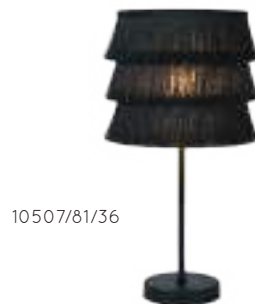

# TOGO

bulb suggestion  
49032/05/62

bulb suggestion  
49022/04/60

10407/25/36

10407/25/44

10407/25/66

10507/81/36

10507/81/44