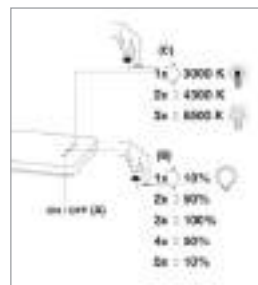

LEVI

18659/06/30

dimmer on the product

- 1x5,5W/INTEGRATED LED/3000-4300-6500K/680lm/incl.
- H 32,8cm/W 10cm/L 28,7cm
- color black
- metal/PVC