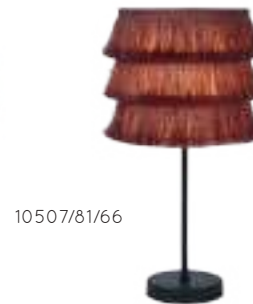

# TOGO

bulb suggestion  
49032/05/62

bulb suggestion  
49022/04/60

10407/25/36

10407/25/44

10407/25/66

10507/81/36

10507/81/44