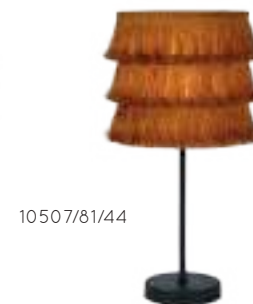

# TOGO

bulb suggestion  
49032/05/62

bulb suggestion  
49022/04/60

10407/25/36

10407/25/44

10407/25/66

10507/81/36

10507/81/44