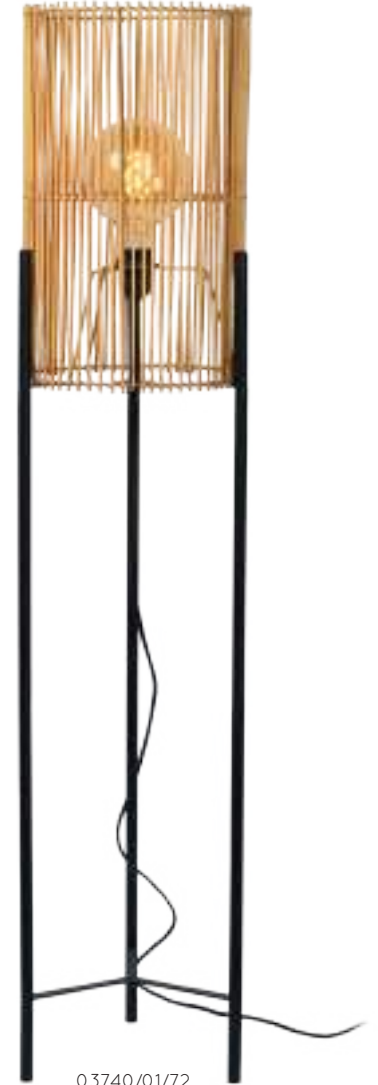

# JANTINE

bulb suggestion  
49032/05/62

03540/01/72

bulb suggestion  
49033/05/62

03740/01/72

- 1xE27/max. 40W/excl.
- Ø 26cm/H 45cm
- Ø 30cm/H 125cm
- colors natural wood
- rattan

03540/01/72

03740/01/72