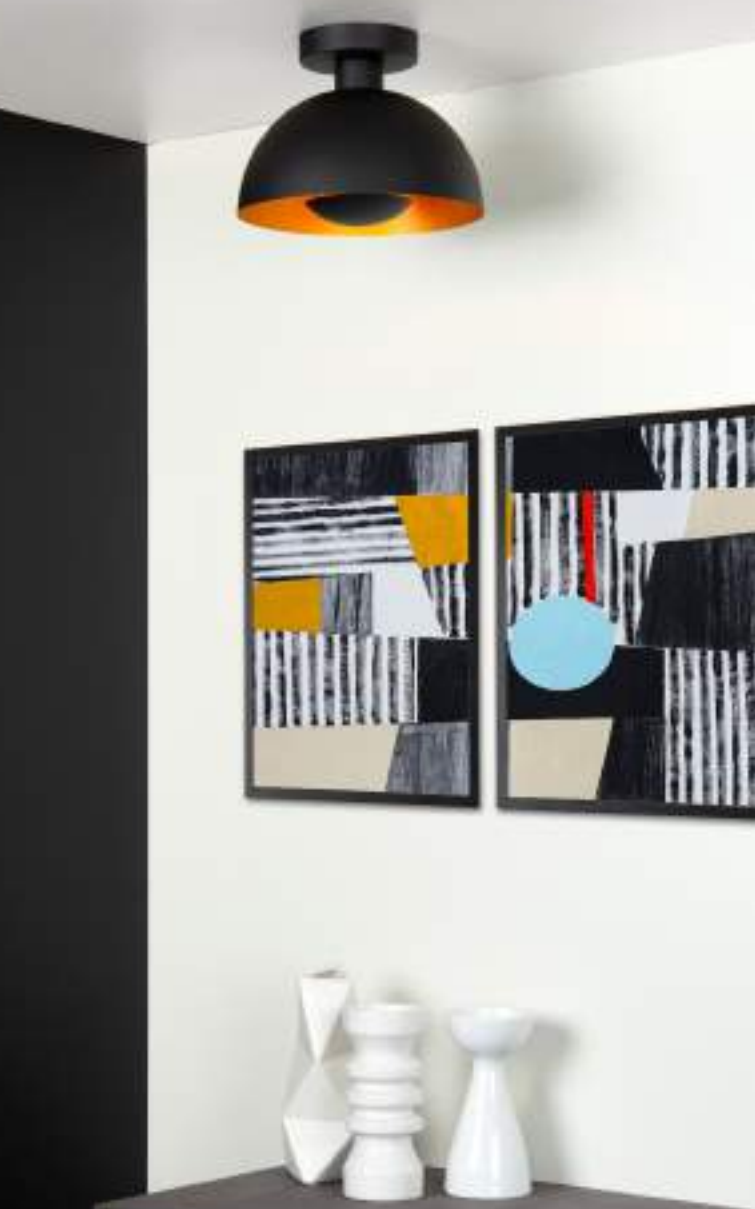

# SIEMON

45196/01/30

45196/01/33

45196/01/35

45196/01/44

- 1xE27/40 W max./excl.
- Ø 25cm/H 19cm
- colors matt black, green, petrol blue, curry
- steel

bulb suggestion  
49042/05/62