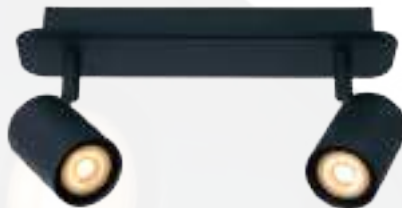

26958/10/30