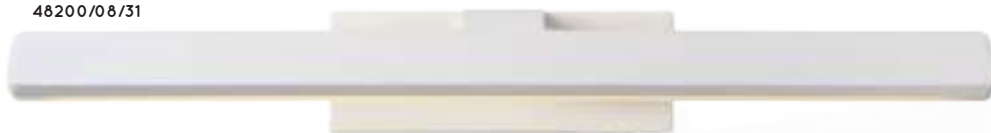

48203/12/11

BETHAN

- (8W) (12W)/INTEGRATED SMD LED/3000K/(685lm) (1008lm)/incl.
- H 6/L (46,5) (61)/W 16,5 cm
- color white
- aluminium & acrylic

48200/08/31

48200/12/31

BELPA-LED

- T8 LED/(7W)(10W)/LED/ 4000K/(700lm) (1000lm) incl.
- W 7,6/L 37/H 6,5 cm 39210/07/11
- W 7,6/L 57,2/H 6,5 cm 39210/10/11
- color chrome
- aluminium & acrylic