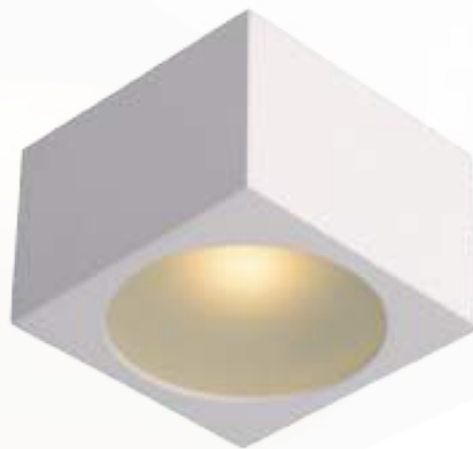

17995/01/31

17996/01/31

17995/01/31

17996/01/31

bulb suggestion
49026/03/31

N

RAYEN

- 6W/INTEGRATED LED/3000K/600lm/incl.
- Ø 10/H 3,5 cm 27120/06/30
- 12W/INTEGRATED LED/3000K/1020lm/incl.
- H 6,5/W 12/L 11 cm 27220/12/30
- color black