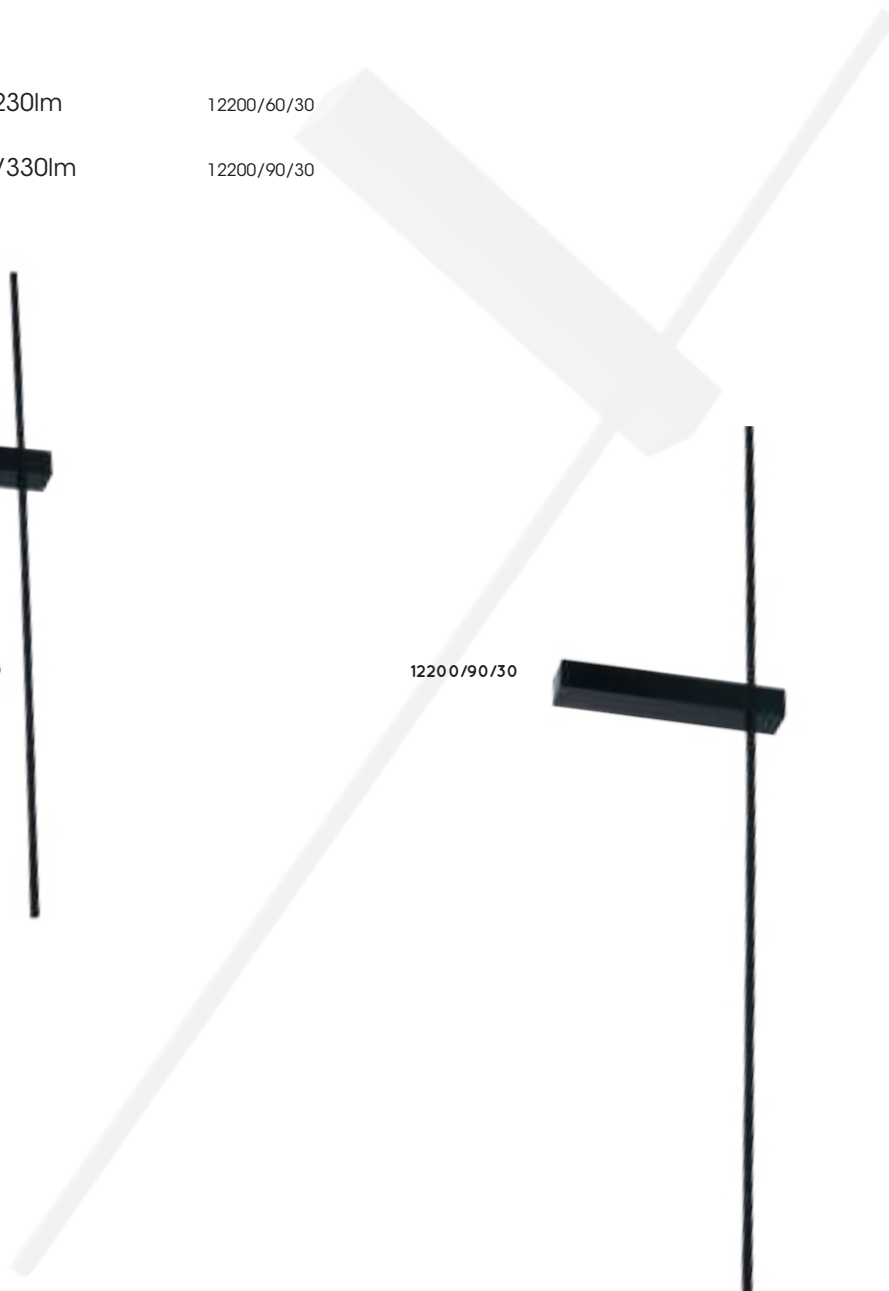

23262/05/30

SEGIN

- 6W/INTEGRATED LED/2700K/230lm
- H 22/W 4/L 60 cm
- 10W/INTEGRATED LED/2700K/330lm
- H 22/W 4/L 90 cm
- color black
- aluminium

12200/60/30

12200/90/30

12200/60/30

12200/90/30

ATKIN