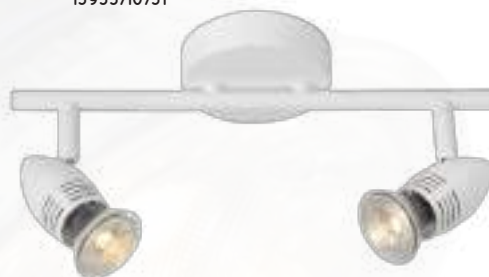

13955/10/31