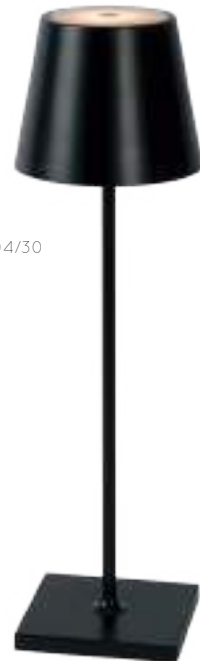

POWER ADAPTER & CABLE INCL.

TOUCH ON-OFF  
AND DIMMABLE

- touch 1x = 2700K
- touch 2x = 3000K
- touch 3x = OFF

27888/04/31

27888/04/30

# JOE

IN- & OUTDOOR

- 1x3W/integrated LED/3 level light/2800-3200K /278lm/incl.
- Ø 14,5/H 26,5 cm
- color opal White
- PE & wood

06800/03/31

- rechargeable battery 5V 4000mAh
- 4.5 - 5.5 hours w/ full power lighting
- 9.5 - 10.5 hours w/ medium power lighting
- 72 hours w/ lowest power lighting