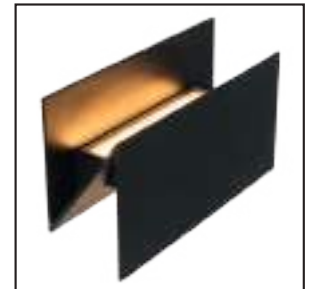

# SWINDON

- 15W/INTEGRATED LED/2700K/651 lm
- L 27/W 10,9/H 15,4 cm
- color black
- aluminum

INTEGRATED  
LED  
INTEGRÉ

IP54

P

28802/15/30