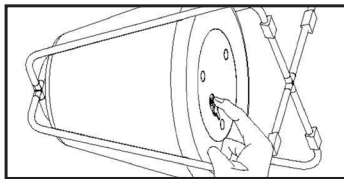

PYRAMID

- 2W/integrated LED/3 level light/2700K /238lm/incl.
- Ø 36/H 41,9 cm
- color dark grey & opal
- aluminium & plastic

- rechargeable battery
- charging time 3 hours
- touch 1 = 100%
- working time w/ full light 4 hours
- touch 2 = 40%
- working time w/ medium light 10 hours
- touch 3 = 10%
- working time w/ little light 50 hours
- touch 4 = On/Off

27801/01/29