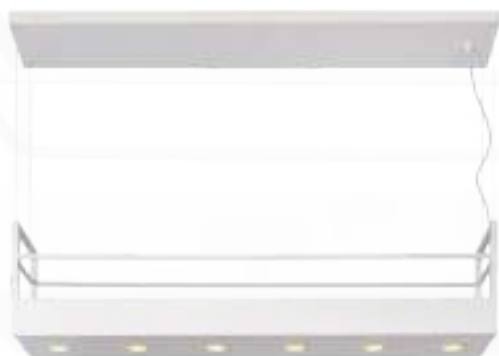

WALL LIGHT

05232/01/30

bulb suggestion
49047/25/65

bulb suggestion
49047/30/62

MIRAVELLE

21427/06/30

- 6x GU10/35W max./excl.
- total H 160 max/W 22/L 110 cm
- colors black/white
- metal

21427/06/31