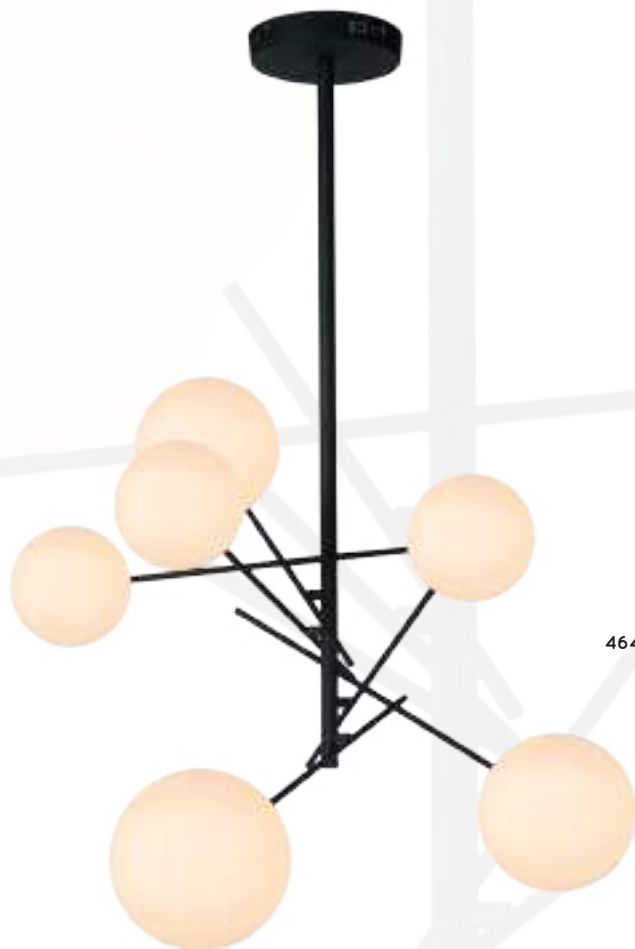

20518/01/31

20418/01/31

20418/01/31

20518/01/31

bulb suggestion
49034/05/62

N

ALARA

- 6x G4/max. 1,5W/excl.
- shade Ø 14 cm
- Ø 72/ H 120 cm
- color black
- metal & opal glass