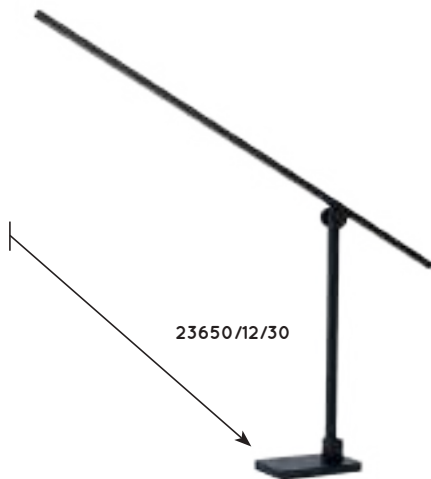

- 12W/INTEGRATED LED/2700K/1080 lm/incl. 23650/12/30
- tot max H 120/L 10 cm/max W 85,5 cm
- 14,5W/INTEGRATED LED/2700K/1305 lm/incl. 23750/15/30
- tot max H 160/L 20 cm/max W 120 cm
- color black
- aluminium