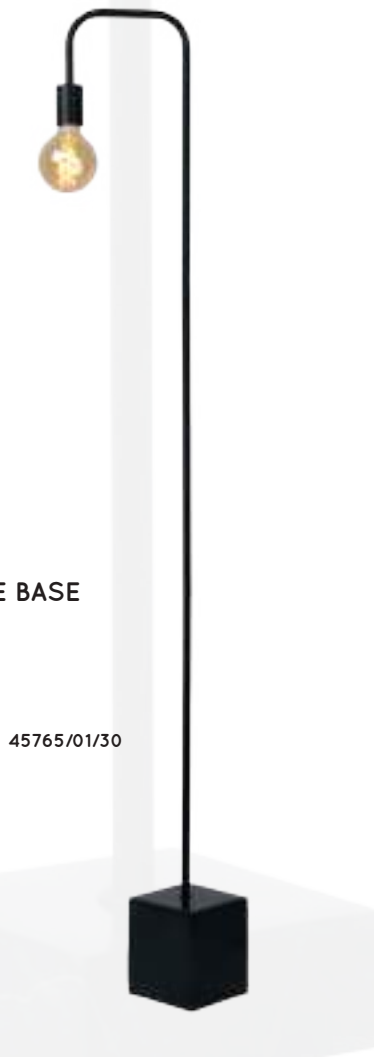

45765/01/30

bulb suggestion
49032/05/62

bulb suggestion
49033/05/62