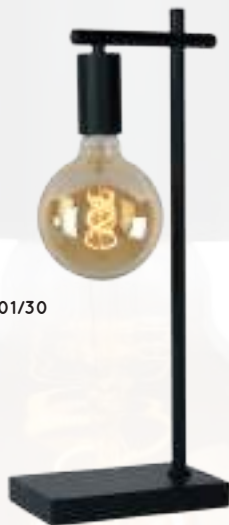

- 1x E27/40W max./excl.
- H 12/W 10/L 14,3 cm
- H 52/W 12/L 21 cm
- H 152/W 15/L 26 cm
- color matt black
- metal

21221/01/30

bulb suggestion
49032/05/62

21221/01/30

21521/01/30

21721/01/30

21521/01/30

21721/01/30

bulb suggestion
49033/05/62