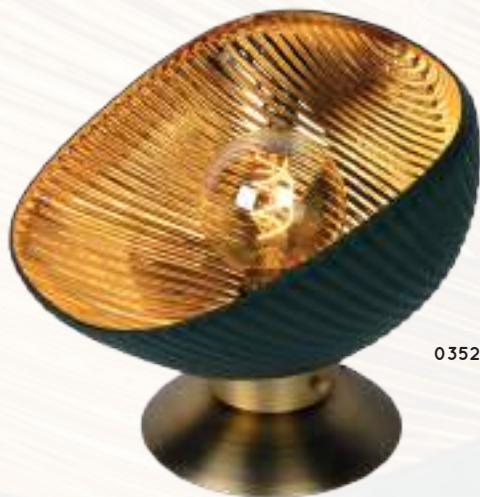

47210/01/30,31

47210/01/31

bulb suggestion
49034/05/62

GOBLETT

GOBLETT

- 1x E27/60W max./excl.
- Ø 28/H 26,5cm
- color green & gold
- glass & metal

03526/01/33

bulb suggestion
49032/05/62