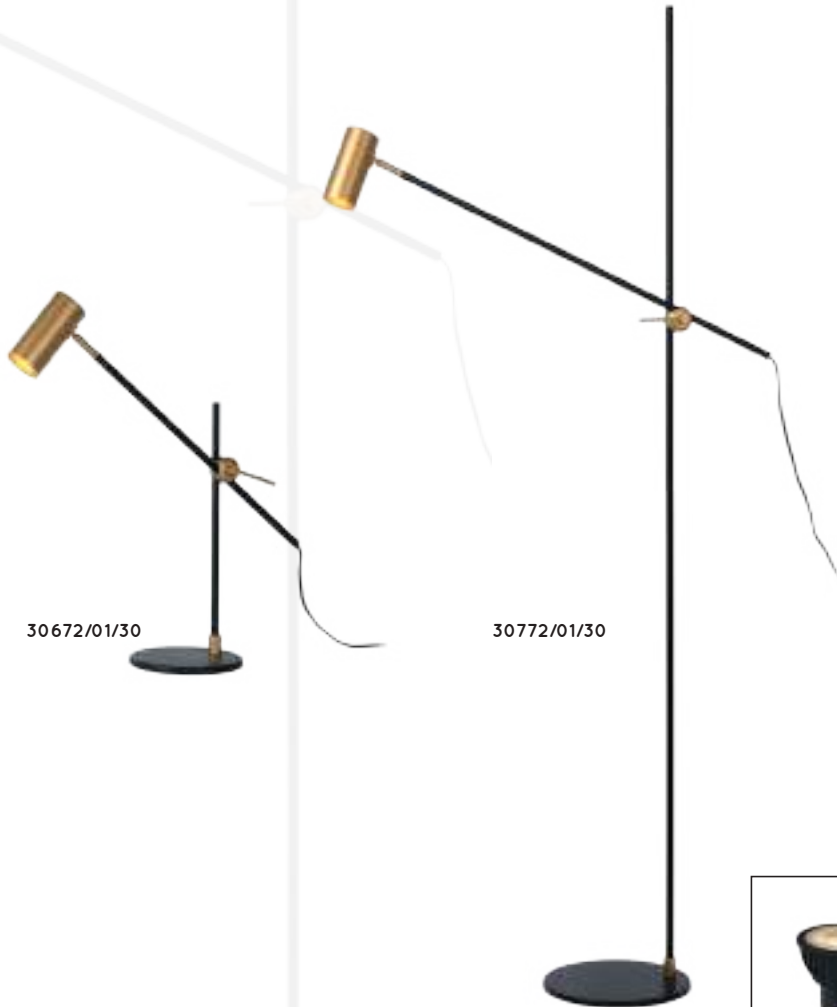

45599/01/30

45799/01/30

ADJUSTABLE

45599/01/30

45799/01/30

bulb suggestion
49009/05/30

PHILINE

- 1x GU10/5W max./excl.
- H 50/W 47 cm 30672/01/30
- H 165/W 66 cm 30772/01/30
- color matt black with gold paint
- steel