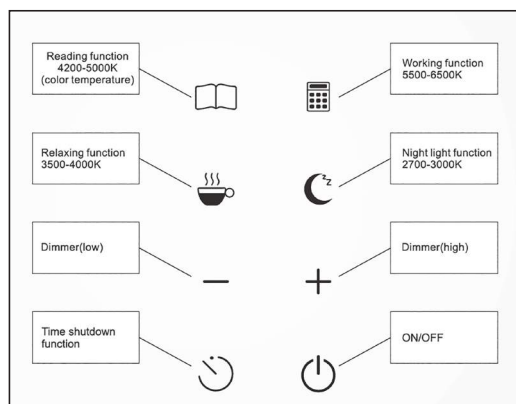

**3 Step Touch Dimmer
on the product**

18256/03/30

18656/03/30

18756/03/30

PRACTICO

- 1x 10W/INTEGRATED LED/2700-6500K/430lm/incl.
- H 47,5/W 20/L 53,5 cm
- color black
- ABS

USB CONNECTION
ON BACKSIDE

24657/10/30