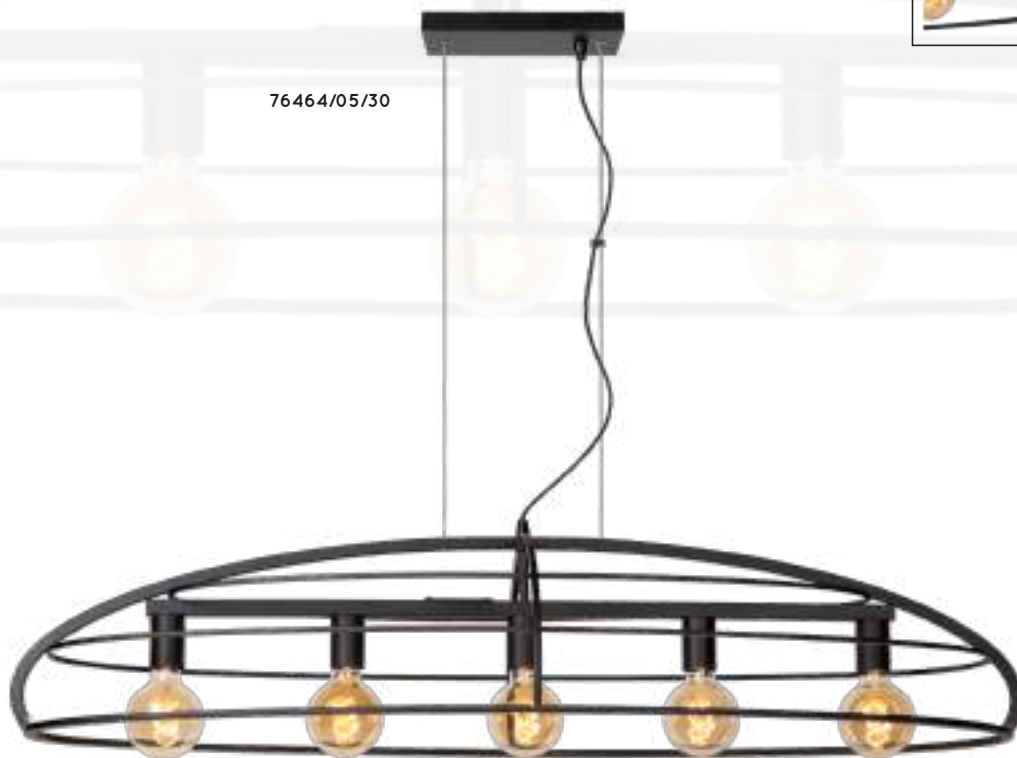

76464/03/30

76464/02/30

76464/03/30

bulb suggestion
49033/05/62

N

DIKRA

- 5x E27/max. 60W/excl.
- L 125/W 40/H 255 cm
- color black
- metal

76464/05/30

bulb suggestion
49032/05/62

MIKAELA

73400/32/30

- (1x) (2x) E27/60W max./excl.
- Ø 35/H 40 cm
- total H 190 max.
- total H 190 max. /W 10/L 90 cm.
- color matt black
- metal

73400/32/30

73400/02/30

73400/02/30