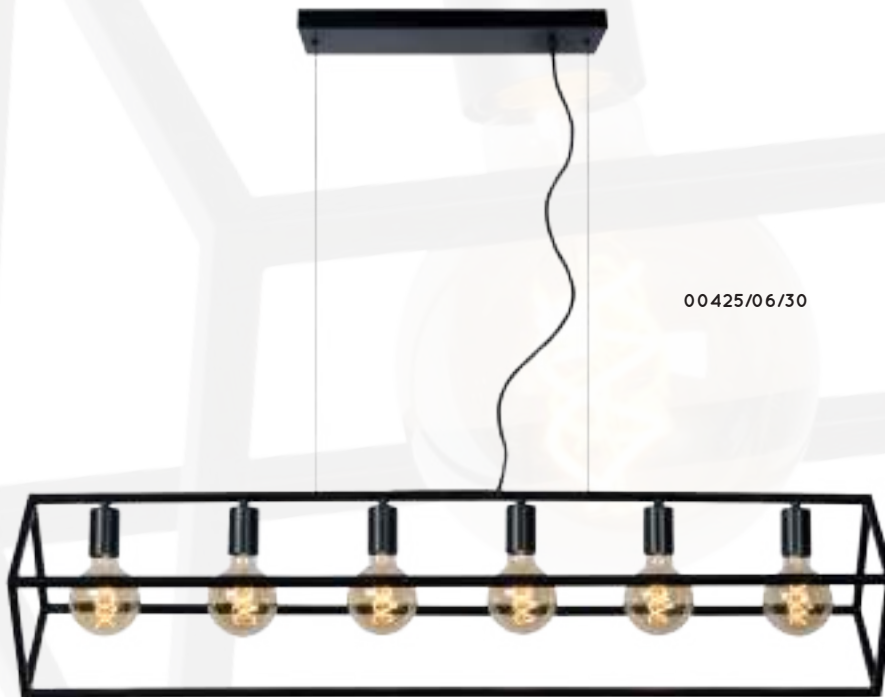

000425/01/30

000425/04/30

00425/04/30

bulb suggestion
49032/05/62

FABIAN

- 6x E27/40W max./excl.
- shade H 20/W 20/L 115 cm
- total H 170 cm max.
- colors matt black
- metal

00425/06/30

bulb suggestion
49032/05/62