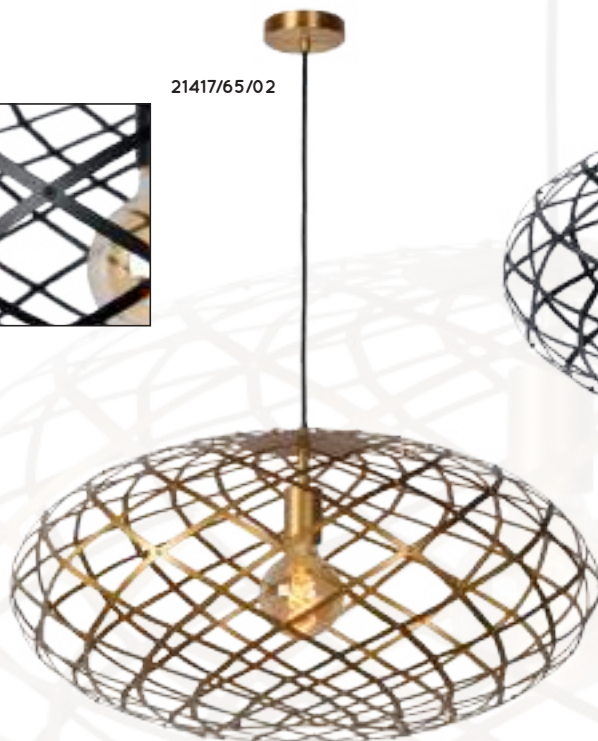

- 1x E27/60W max./excl.
- Ø 65/H 32 cm
- total H 162 cm
- colors matt black/satin brass
- metal

21417/65/02

21417/65/30

bulb suggestion
49033/05/62