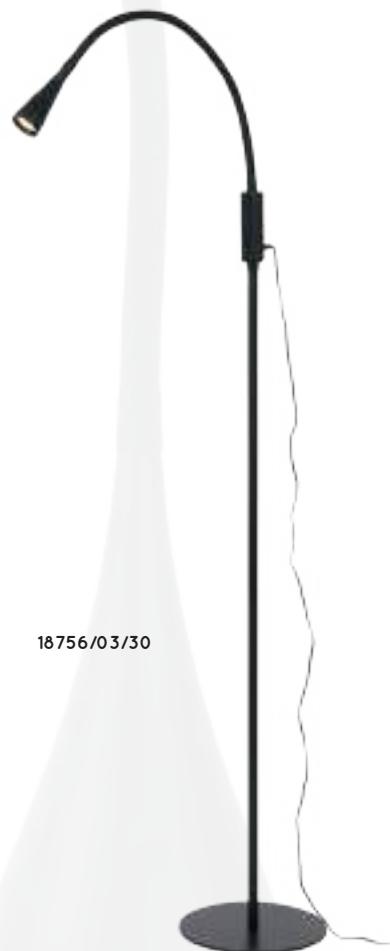

**3 Step Touch Dimmer
on the product**

18256/03/30

18656/03/30

18756/03/30

PRACTICO

- 1x 10W/INTEGRATED LED/2700-6500K/430lm/incl.
- H 47,5/W 20/L 53,5 cm
- color black
- ABS

USB CONNECTION
ON BACKSIDE

24657/10/30