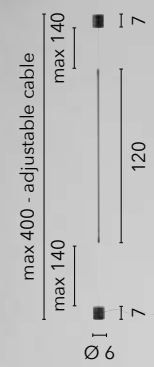

LED-GRAVITY-PT-NER
8031414896868

LED-GRAVITY-PT-BCO
8031414896851

LED-GRAVITY-PT-ORO
8031414896875

LED 15W
1728 lm
3000K 4000K 6000K