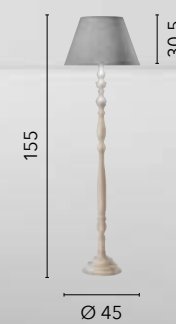

I-BOURLESQUE/PT
8031440359870
1xE27