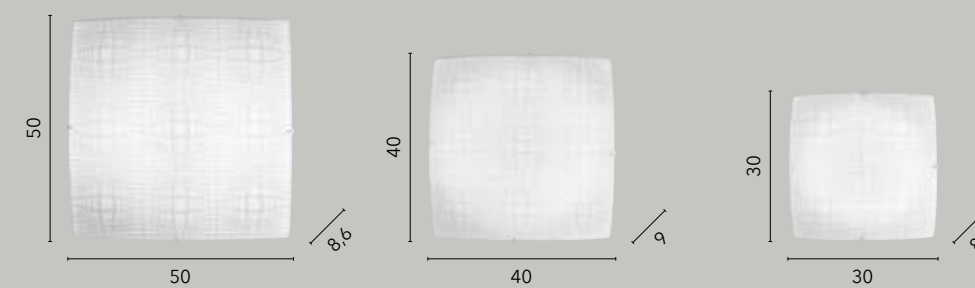

I-PROJECT/PL50
8031440363853
LED 46W
3020 lm
4000K

I-PROJECT/PL40
8031440363884
LED 36W
2450 lm
4000K

I-PROJECT/PL30
8031440363877
LED 24W
1640 lm
4000K