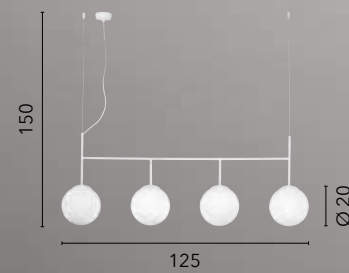

BALY

/ Sospensione realizzata in metallo in bianco opaco con sfere in vetro opale.
/ Suspension made of matt white metal with opal glass spheres.

I-BALY-S4
8031414896998
4x E27 LED