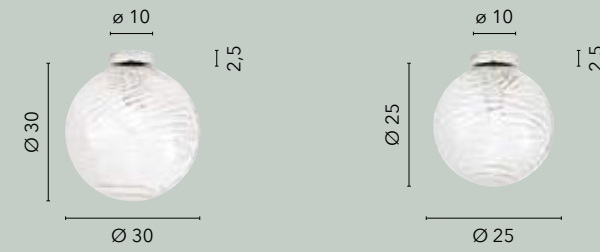

- **I-NEREIDE-G-PL30 CH**
  8031414874415
- **I-NEREIDE-G-PL25 CH**
  8031414874422
- **I-NEREIDE-G-PL30 TR**
  8031414874408
  1xE27 LED
- **I-NEREIDE-G-PL25 TR**
  8031414874439
  1xE27 LED