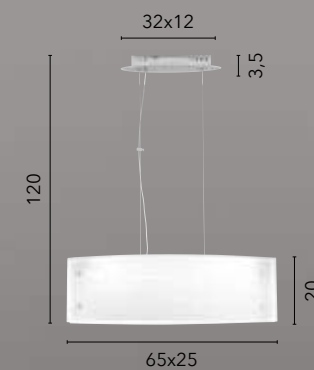

I-CHARME/S65
8031414864553

LED 50W
3960 lm
3000K ↔ 6500K