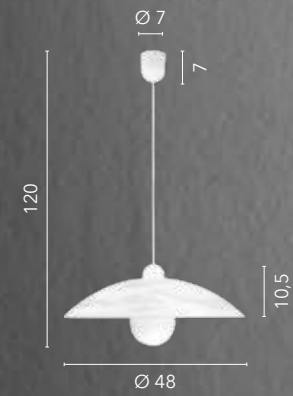

09-04010
8031414066407
1x E27