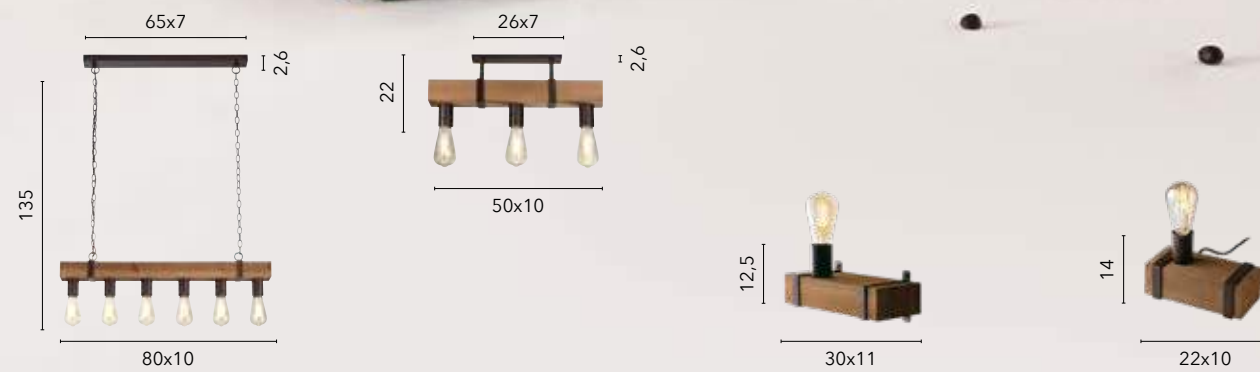

TEXAS

/ Collezione con struttura quadrata in legno antichizzato caratterizzata da finiture in metallo colore moro.

/ Collection with square structure in antiqued wood characterized by dark metal finishes.

I-TEXAS-S6
8031414872008
6xE27

I-TEXAS-PL3
8031414872015
3xE27

I-TEXAS-AP1
8031414872039
1xE27

I-TEXAS-L1
8031414872046
1xE27