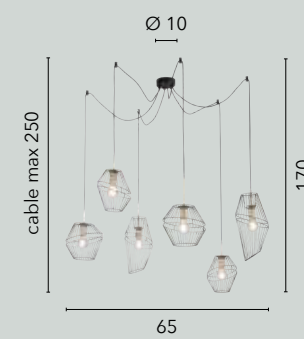

I-KIKO-S6
8031414890217
6x27