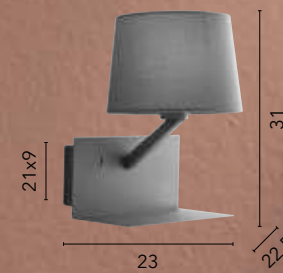

I-CIAK-AP BCO
8031414869749

I-CIAK-AP GR
8031414869756

1xE27