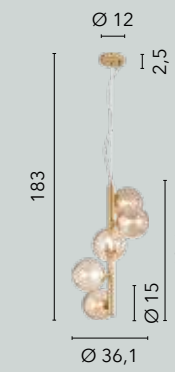

I-HONEY-S5
8031414874682