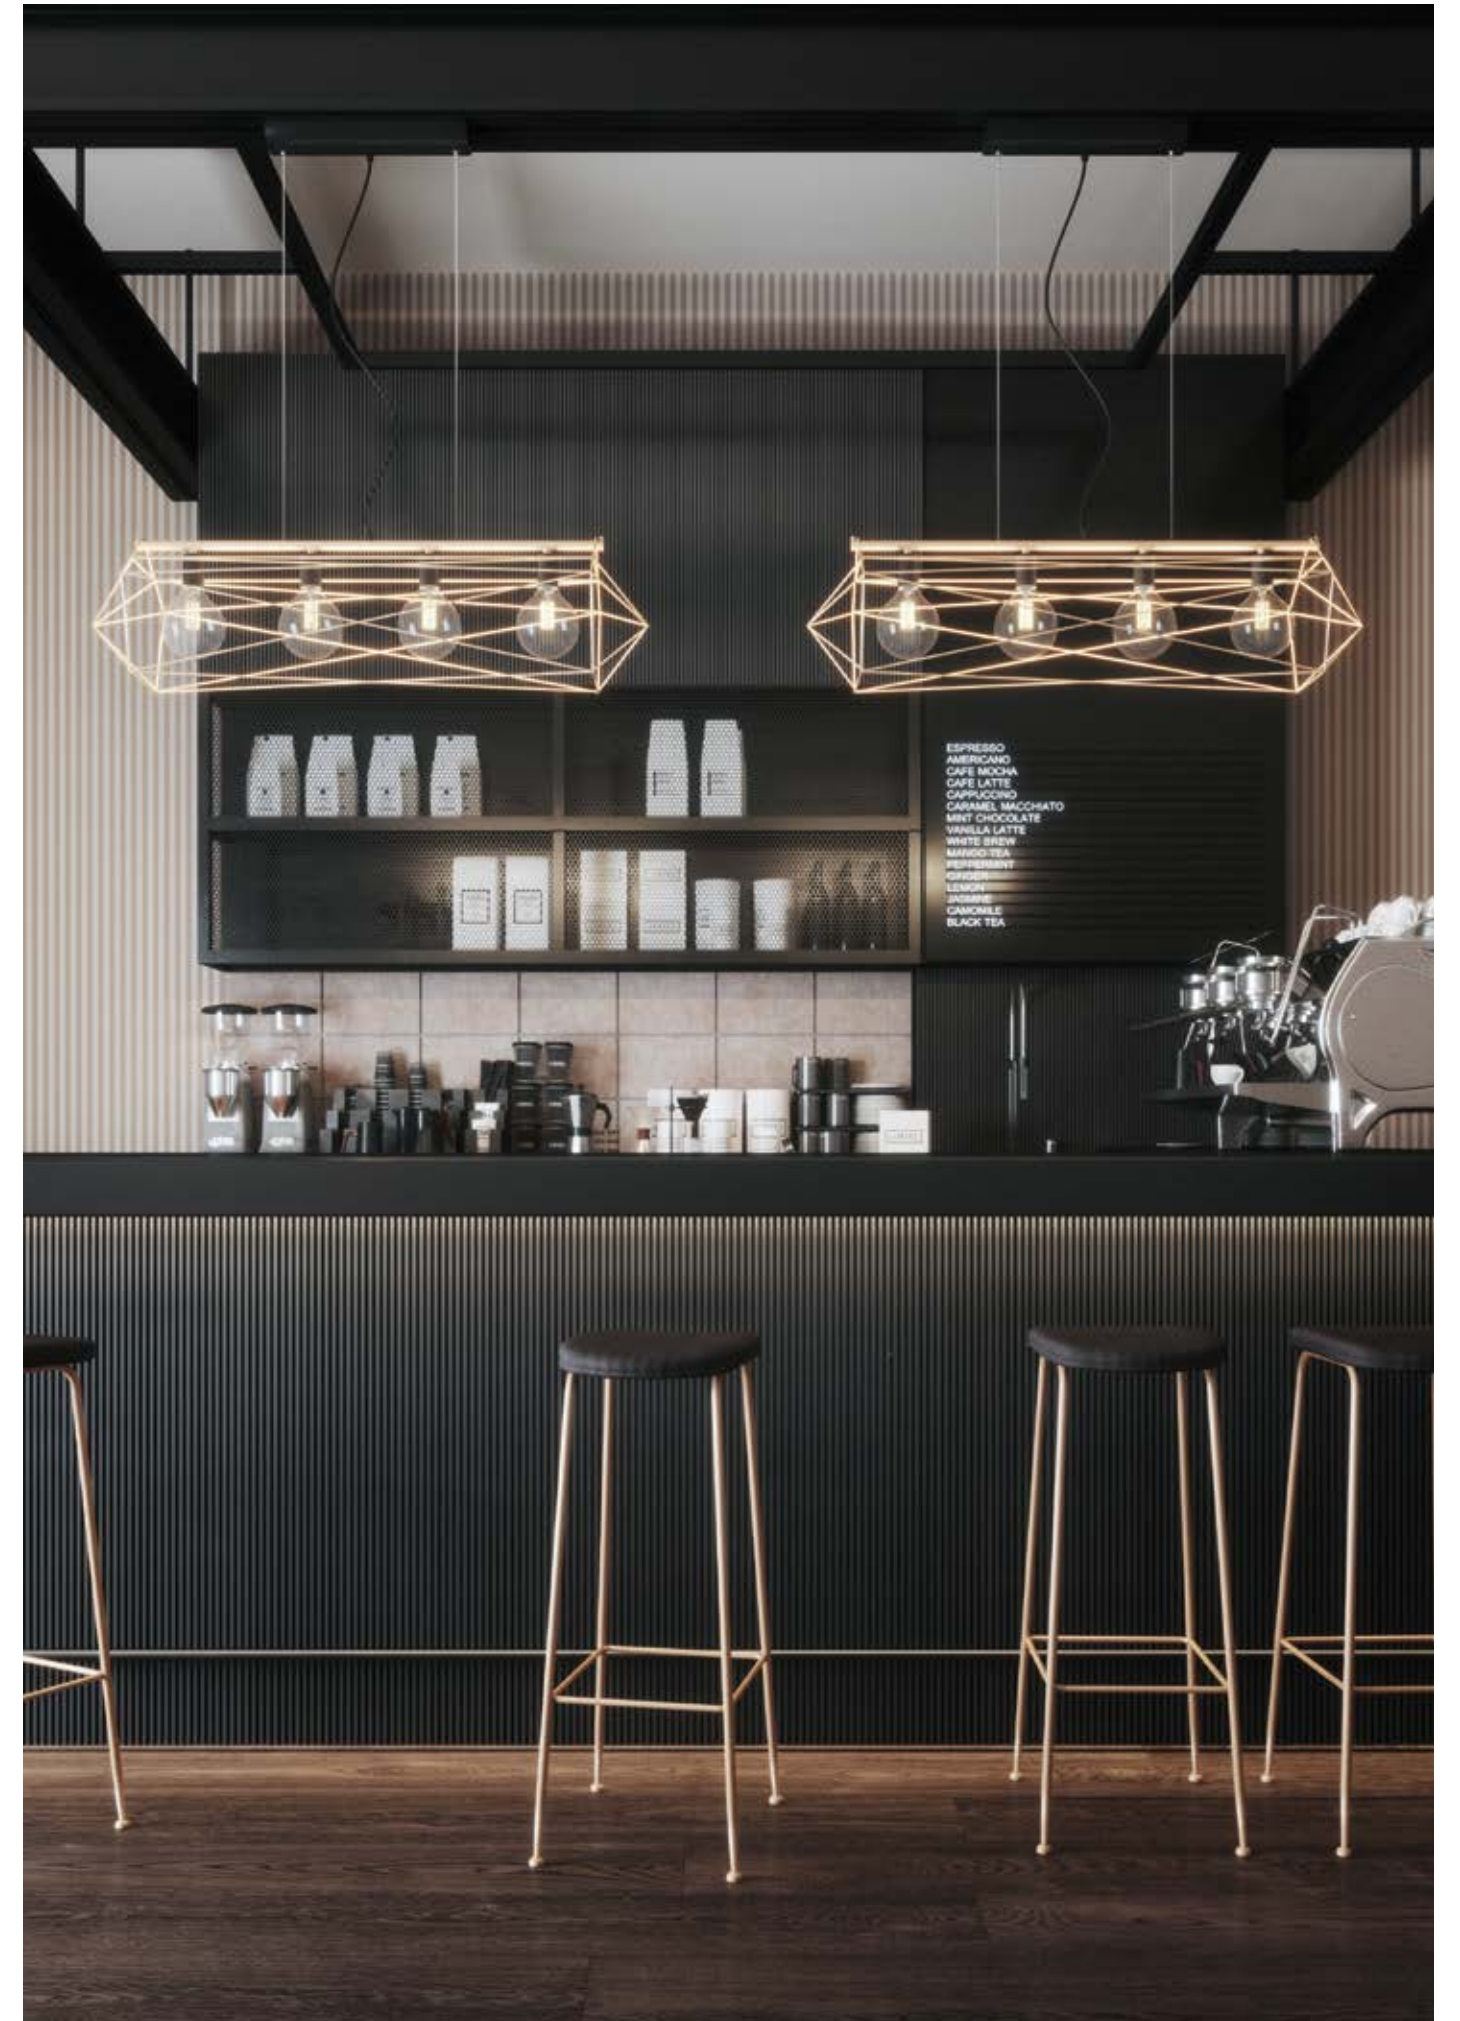

ABRAXAS

/ Collezione caratterizzata da un design geometrico all'avanguardia disponibile nelle versioni metallo bianco opaco o metallo nero e oro.

/ Collection characterized by a avant-gard geometric design available in matt white metal or black and gold metal versions.