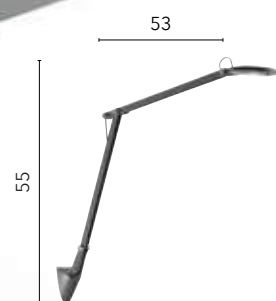

LOCKE

/ Lampada da lavoro multiuso con testa e braccio orientabile. Dotata di una base da appoggio, bassetta fissaggio a parete o pratico fissaccio su tavolo.

/ Multipurpose work lamp with head and adjustable arm. Equipped with a support base, base fixing to the wall or practical fastener on table.

○ **LEDT-LOCKE-WHITE**
8031440358200

● **LEDT-LOCKE-GREY**
8031440358217

LED 6W
700 lm
4000K ○