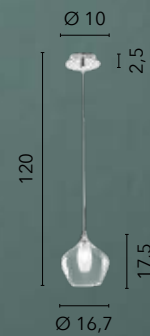

/ Collection in double external transparent glass and internal satin white with chrome metal structure with creative design combining different sizes.

I-SKYLINE/S6
8031440311908
6xG9 LED

I-SKYLINE/S3
8031440311632
3xG9 LED