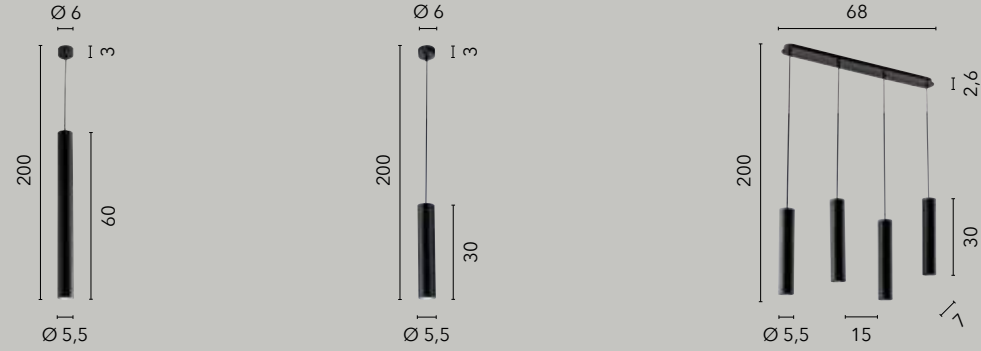

/ Suspensions and ceiling lamps with square and round metal structure available in chrome, white, matt black and corten, brush gold finish.

cavo
cable

struttura
structure

	I-FLUKE-S NERO 8031440362504	I-FLUKE-S30 NERO 8031414875603	I-FLUKE-S4 NERO 8031414885732
	I-FLUKE-S BCO 8031440362535	I-FLUKE-S30 BCO 8031414875597	I-FLUKE-S4 BCO 8031414885725
	I-FLUKE-S ORO 8031414885633	I-FLUKE-S30 ORO 8031414885619	I-FLUKE-S4 ORO 8031414885749
	I-FLUKE-S CR 8031440361774	I-FLUKE-S30 CR 8031414875610	1xGU10
	I-FLUKE-S BRO 8031414885626	I-FLUKE-S30 BRO 8031414885602	1xGU10