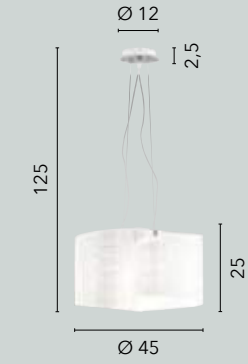

I-JOYCE/S2
8031440365017
2xE27