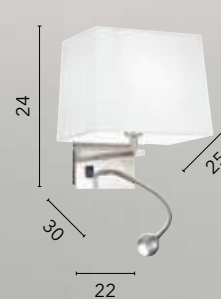

I-090111-5E
8031440051279

LED 3W
160 lm - 4500K
1xE14