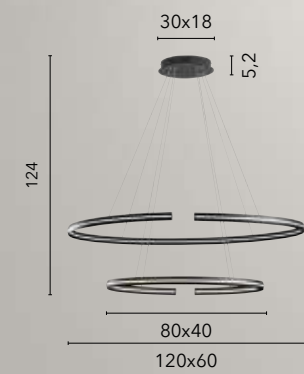

LED-HEAVEN-AP
8031414873463
LED 20W
2900 lm
4000K ◉

LED-HEAVEN-L
8031414873487
LED 20W
2900 lm
4000K ◉

LED-HEAVEN-PT
8031414873470
LED 30W
4400 lm
4000K ◉

CLARKE

/ Collezione con montatura in fine alluminio nero gofrato e diffusore in silicone.
/ Collection with fine embossed black aluminum frame and silicone diffuser.