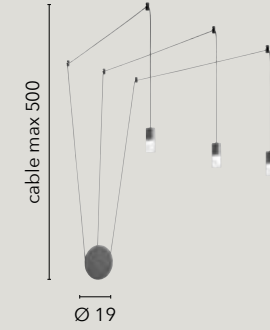

I-SPIDER-PL3
8031414869664
3xG9
12 pcs INCL