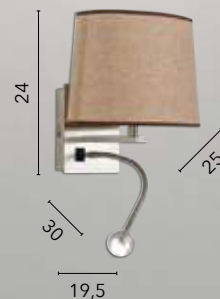

I-090111-5F
8031440311557

LED 3W
60 lm - 4500K
1xE14