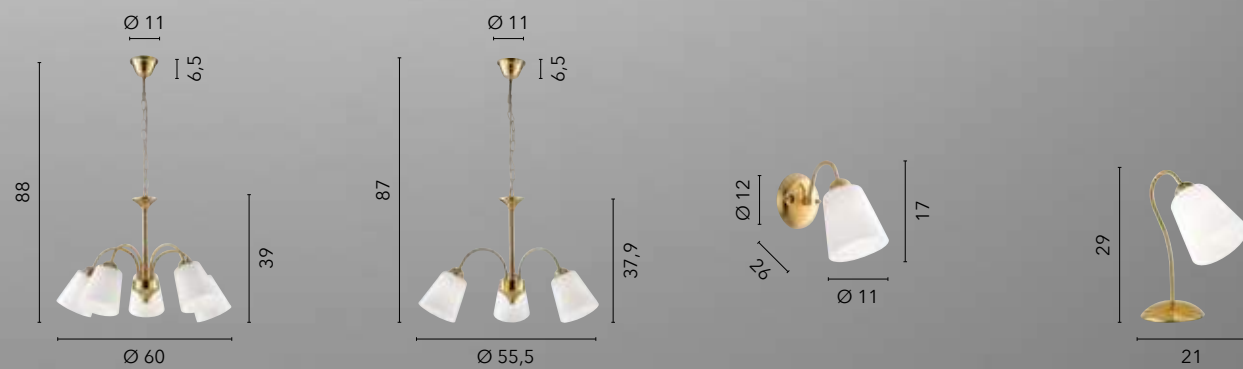

1162

/ Collezione in metallo disponibile con finitura in nickel o oro con diffusori in vetro soffiato bianco acidato.

/ Metal collection available with nickel or gold finish with frosted white blown glass diffusers.

	I-1162/5 NIK 8031414088942	I-1162/3 NIK 8031414088959	I-1162/AP NIK 8031414088973	I-1162/L NIK 8031414088966
	I-1162/5 ORO 8031414089116	I-1162/3 ORO 8031414089109	I-1162/AP ORO 8031414089093	I-1162/L ORO 8031414089086
	5xE14	3xE14	1xE14	1xE14