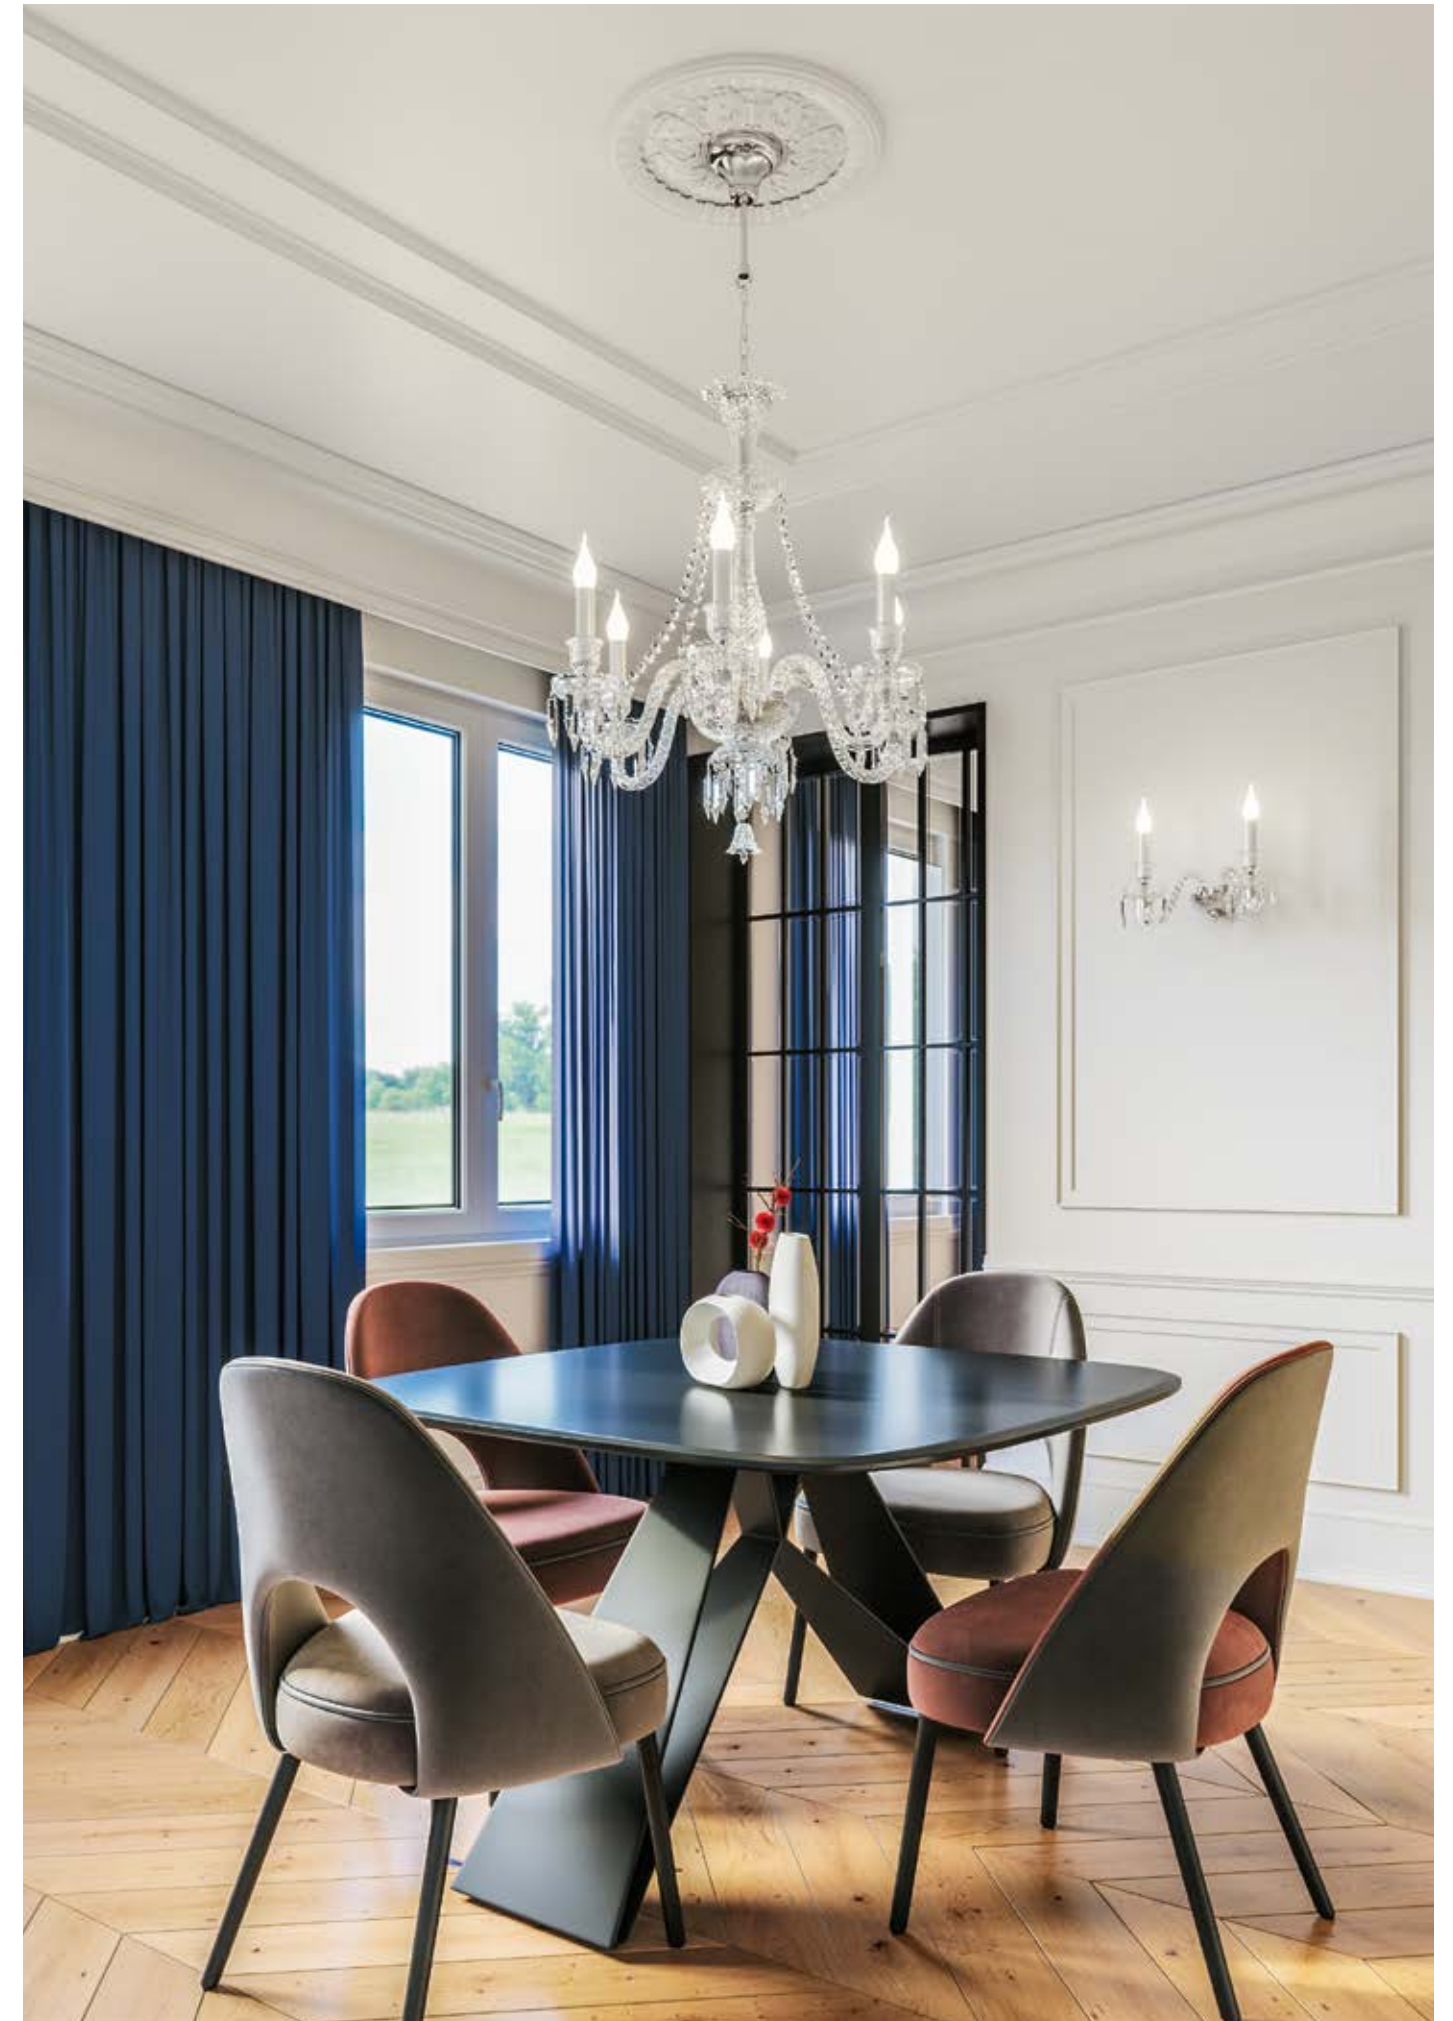

/ Hieratic collection in faceted crystal glass finished in chrome.

I-LOUVRE/6
8031440352123
6xE14

I-LOUVRE/AP2
8031440352093
2xE14

I-LOUVRE/LG1
8031440352079
1xE14

I-LOUVRE/L1
8031440352109
1xE14

CRISTALLO