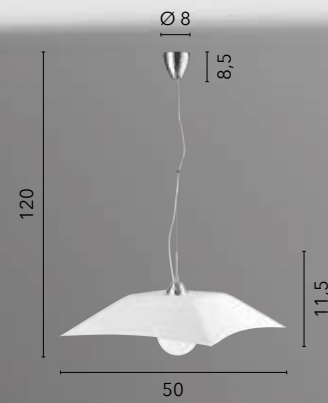

OSIRIDE

/ Collezione in vetro bianco satinato con finiture in cromo.
/ Collection in satin white glass with chrome finishes.

I-OSIRIDE-S50
8031414872756
1xE27