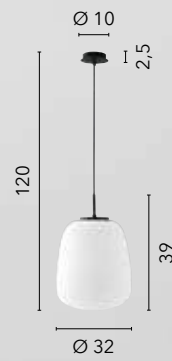

I-JAIPUR-S3-GR
8031414889433
1xE27 + 2xE14

I-JAIPUR-SQ3-GR
8031414889419
3xE14

TOLOMEO

/ Collezione con struttura in nero opaco e vetro opale dalle forme geometriche. Cavo in tessuto nero.

/ Collection with structure in matt black and opal glass with geometric shapes. Cable in black fabric.