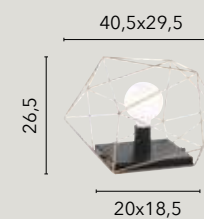

I-ABRAXAS-L1 BCO
8031414871636

I-ABRAXAS-L1 ORO
8031414869114
1xE27