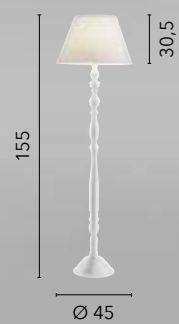

/ Floor lamp with stand made of oak with honey tones and white fabric lampshade.

I-STUDIOS/PT
8031440359825
1xE27

BOUTIQUE

/ Piantana in legno dalle linee modellate con finiture bianche e paralume in tessuto bianco.
/ Wooden floor lamp with shaped lines with white finishes and white fabric lampshade.