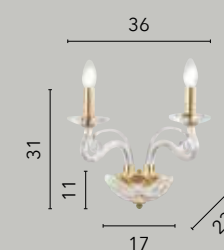

I-EPOQUE/AP2
8031440352277
2xE14