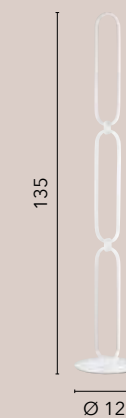

LED-INFINITY-PT

8031414868797

LED 30W
2700 lm
4000K