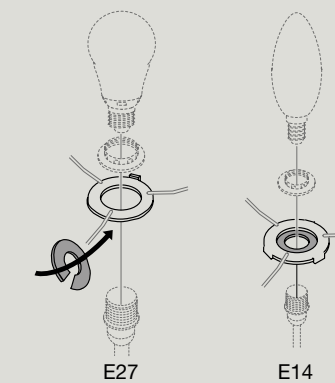

I-CONVERTER-E27-E14
8031414886913

Anello riduttore per paralumi da E27 a E14
Reducer ring for lampshades from E27 to E14