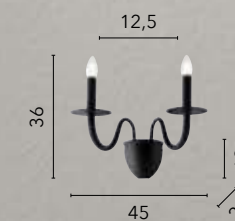

1xE14

I-KAROL-L
8031414870028

1xE14

ARMSTRONG

/ Collezione in metallo nero satinato decorata con piattini neri o in bianco opaco con piattini in oro satinato.

/ Collection in satin black metal decorated with black saucers or in white with saucers in satin gold.