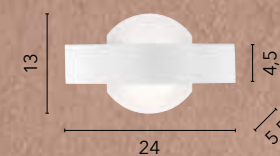

LED-HIMALAYA-AP
8031440365390

LED 11W
1210 lm
4000K ●