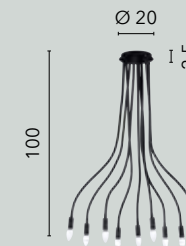

I-CLUB-S50 BCO
8031440362801

I-CLUB-S50 CR
8031440362818

1xE27

LOVER

/ Collezione dalle linee curve e sinuose in metallo flessibile rivestito in silicone nero o bianco.

/ Collection with curved and sinuous lines in flexible metal covered in black and white silicone.