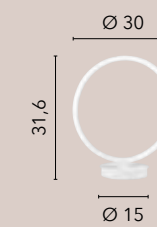

LED-FREDY-PL4
8031414884827
LED 60W
8000 lm
3000K 4000K 6500K

LED-FREDY-PL3
8031414884810
LED 40W
5200 lm
3000K 4000K 6500K

LED-FREDY-PL2
8031414884803
LED 30W
4370 lm
3000K 4000K 6500K

LED-FREDY-L3
8031414884841
LED 15W
1980 lm
3000K 4000K 6500K