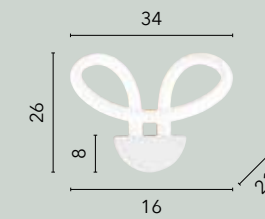

LED-HEAVEN-AP
8031414873463
LED 20W
2900 lm
4000K ◉