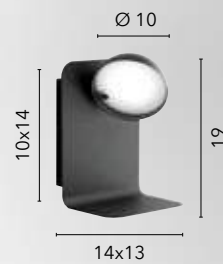

BOING

/ Applique disponibile in metallo gofrato bianco o nero con testa orientabile a LED integrato ed entrata USB 2A.
/ Wall lamp available in white or black embossed metal with integrated LED adjustable head and USB 2A input.

I-BOING-AP NER
8031414877287

I-BOING-AP BCO
8031414877294

LED 5W
500 lm
4000K

CIAK

/ Applique in metallo gofrato bianco o grigio con paralume in tessuto in tinta ed entrata USB 2A.
/ White or grey embossed metal wall lamp with fabric lampshade in the same colour and USB input 2A.