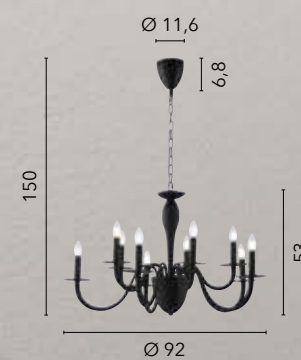

1xE14

I-KAROL-L
8031414870028

1xE14

ARMSTRONG

/ Collezione in metallo nero satinato decorata con piattini neri o in bianco opaco con piattini in oro satinato.

/ Collection in satin black metal decorated with black saucers or in white with saucers in satin gold.