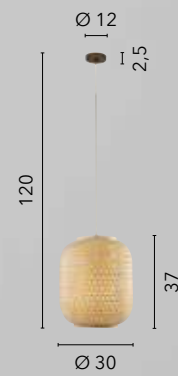

/ Collection made of natural bamboo with thermoplastic diffuser and ocher fabric cable.

I-ZEN-S-XXL
8031440311960
1xE27

I-ZEN-S-M
8031440311656
1xE27

I-ZEN-S-S
8031440311977
1xE27

I-ZEN-LUME
8031440311878
1xE27