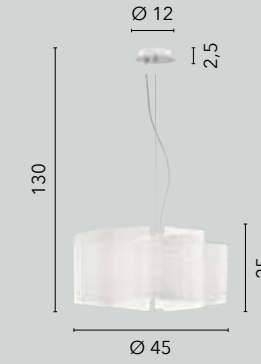

I-JOYCE/S3
8031440365000
3xE27