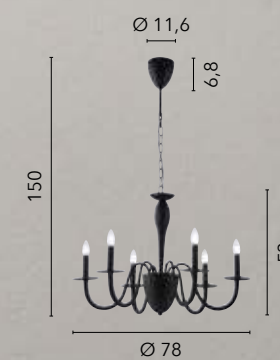

1xE14

I-KAROL-L
8031414870028

1xE14

ARMSTRONG

/ Collezione in metallo nero satinato decorata con piattini neri o in bianco opaco con piattini in oro satinato.

/ Collection in satin black metal decorated with black saucers or in white with saucers in satin gold.