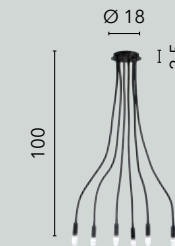

I-CLUB-S50 BCO
8031440362801

I-CLUB-S50 CR
8031440362818

1xE27

LOVER

/ Collezione dalle linee curve e sinuose in metallo flessibile rivestito in silicone nero o bianco.

/ Collection with curved and sinuous lines in flexible metal covered in black and white silicone.