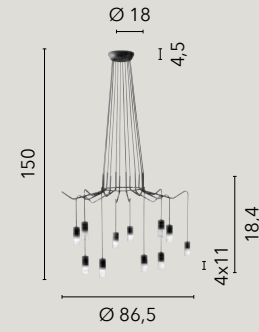

/ Collection designed in anthracite metal with satin acrylic diffusers available in suspension versions, wall, floor and table lamp versions. Also made in asymmetrical configuration with PVC adjustable cable shifters.