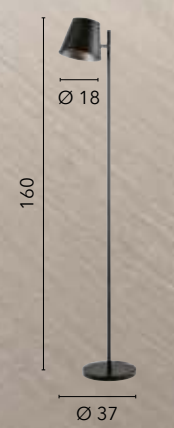

I-COLT-S3 GR 8031414875535	I-COLT-L1 GR 8031414875474	I-COLT-PT3 GR 8031414875511	I-COLT-PT1 GR 8031414875498
	I-COLT-S3 RU 8031414875542	I-COLT-L1 RU 8031414875481	I-COLT-PT3 RU 8031414875528	I-COLT-PT1 RU 8031414875504
	3xE27	1xE27	3xE27	1xE27