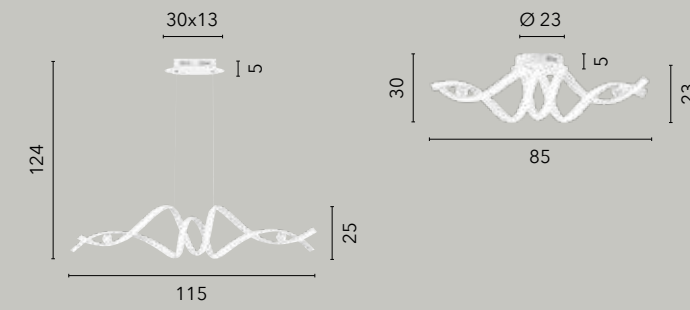

LED-MYSTRAL-S

8031414868674

LED 60W
7480 lm
4000K

LED-MYSTRAL-PL

8031414868681

LED 38W
4900 lm
4000K

LED-MYSTRAL-AP

8031414868650

LED 15W
1770 lm
4000K

LED-MYSTRAL-L

8031414868667

LED 15W
1800 lm
4000K

LED-MYSTRAL-PT

8031414868636

LED 36W
4000 lm
4000K