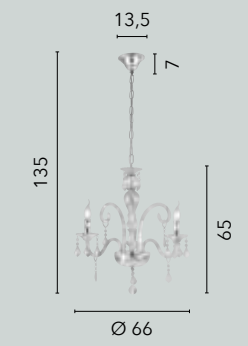

I-246/00100
8031414057160
3xE14