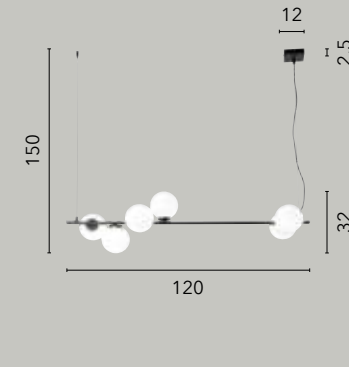

I-ENOIRE-S120
8031414890651

I-ENOIRE-AP2
8031414869831

I-ENOIRE-AP1
8031414869824

I-ENOIRE-AP3-ORO
8031414890613
3xE14 LED

I-ENOIRE-AP2-ORO
8031414890606
2xE14 LED

I-ENOIRE-AP1-ORO
8031414890590
1xE14 LED