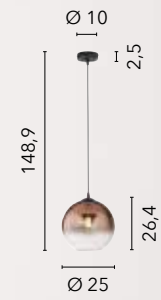

I-MARTE-S25 RM
8031414874521
1xE27