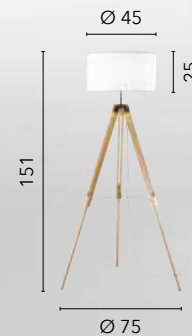

/ Floor lamp with stand made of oak with honey tones and white fabric lampshade.

I-STUDIOS/PT
8031440359825
1xE27

BOUTIQUE

/ Piantana in legno dalle linee modellate con finiture bianche e paralume in tessuto bianco.
/ Wooden floor lamp with shaped lines with white finishes and white fabric lampshade.