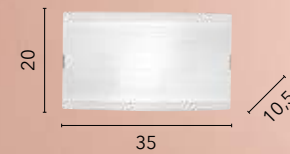

I-CELINE-AP3520
8031414894802
2xE27

ISLAND

/ Collezione in vetro bianco satinato con decoro sasso e ganci cromo

/ Collection in white satin glass with stone decorations and chrome hooks.