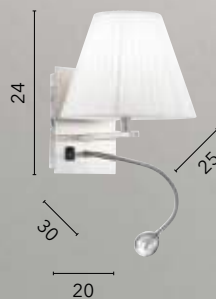

LED-WHAROL-WB
8031440364171

LED-WHAROL-BW
8031440364157

LED 6W
540 lm
4000K

HELLY

/ Applique in alluminio con diffusore in tessuto disponibile nelle varianti plissettato bianco, marrone e bianco con luce a LED da lettura regolabile.
/ Aluminum wall lamp with fabric diffuser available in white, brown and white pleated versions with adjustable LED reading light.