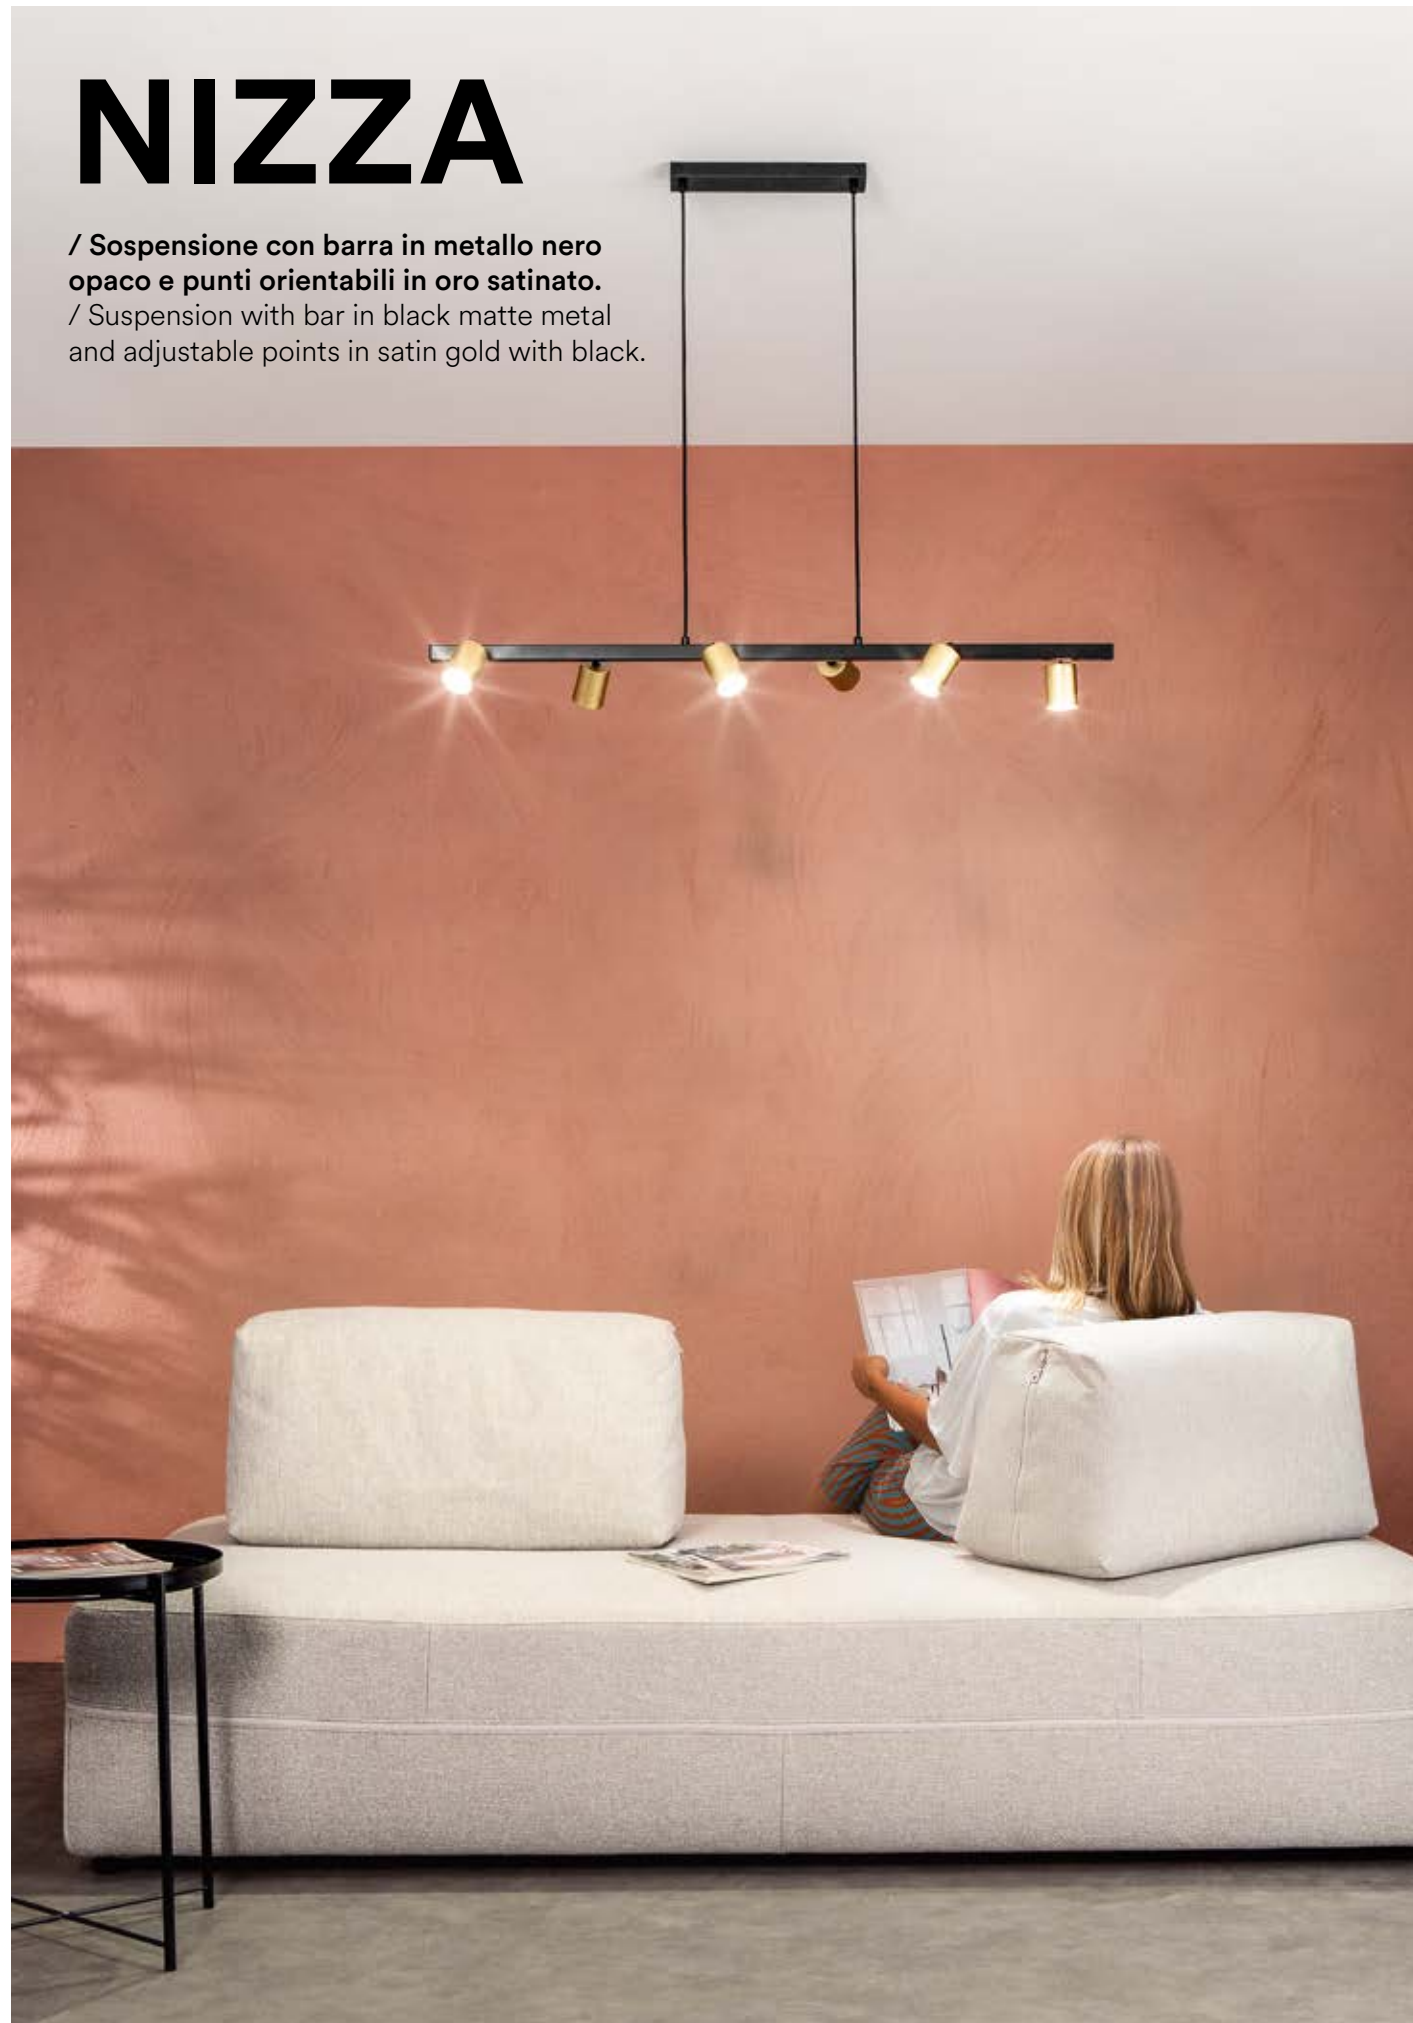

NIZZA

/ Sospensione con barra in metallo nero opaco e punti orientabili in oro satinato.
/ Suspension with bar in black matte metal and adjustable points in satin gold with black.

I-NIZZA-S6
8031414897490
6xG10 LED