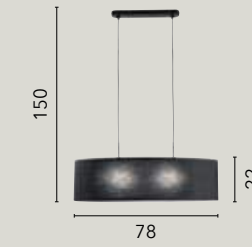

/ Collection of different configurations with metal structure and lampshades in white, black or grey fabric.

I-CAPITAL-S53-NER
8031414898220

I-CAPITAL-S38-NER
8031414898190

I-CAPITAL-S78-NER
8031414898251