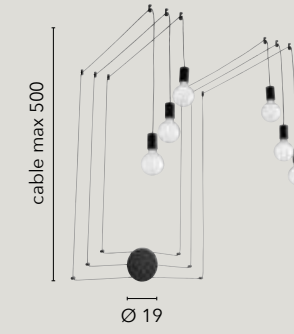

I-HABITAT-PL6 NER
8031414869626

I-HABITAT-PL6 BCO
8031414869596

6xE27

24 pcs INCL