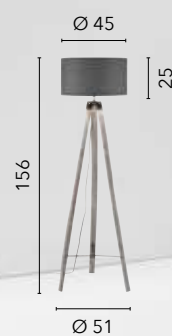

GALLERY

/ Lampada da terra con cavalletto realizzato in legno tortora decapè con paralume in tessuto dalle sfumature tortora.

/ Floor lamp with stand made of dove-grey wood pickles with fabric lampshade in dove-grey shades.

I-GALLERY/PT
8031440359856
1xE27