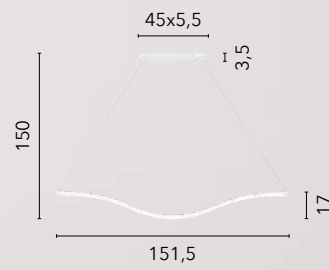

HALO

/ Collezione realizzato con cerchi diffusori in acrilico e struttura in metallo bianco goffrato.
/ Collection in white metal structure frame and opal diffuser with spherical acrylic shapes.