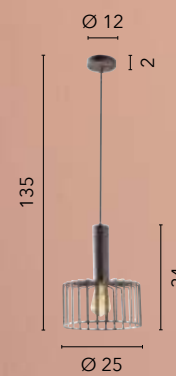

/ Suspension with elegant metal finishes in the coffee version.

I-DAYTON-S25 BRO
8031440365161
1xE27

I-DAYTON-S16 BRO
8031440365192
1xE27

HARLEM

/ Sospensione dalle linee stilizzate in metallo opaco con portalampe in rame.
/ Suspension with stylized lines in black metal with copper lamp holder.