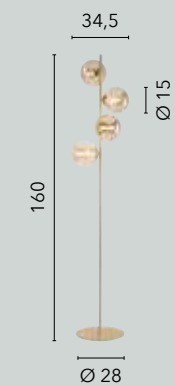

I-HONEY-PT4-NER
8031414888665

I-HONEY-PT4
8031414874712
4xG9 LED