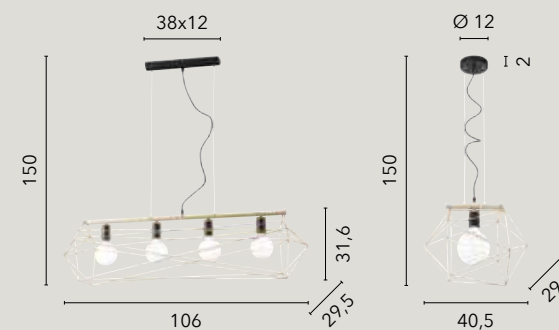

I-ABRAXAS-S4 BCO
8031414871674

I-ABRAXAS-S1 BCO
8031414871667

I-ABRAXAS-S4 ORO
8031414869121
4xE27

I-ABRAXAS-S1 ORO
8031414871629
1xE27

I-ABRAXAS-PL4 BCO
8031414871650

I-ABRAXAS-PL2 BCO
8031414871643

I-ABRAXAS-PL1 BCO
8031414872619

I-ABRAXAS-PL4 ORO
8031414869107
4xE27

I-ABRAXAS-PL2 ORO
8031414869091
2xE27

I-ABRAXAS-PL1 ORO
8031414872626
1xE27

I-ABRAXAS-L1 BCO
8031414871636

I-ABRAXAS-L1 ORO
8031414869114
1xE27