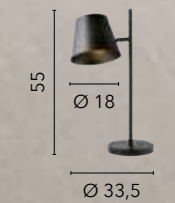

I-COLT-S3 GR 8031414875535	I-COLT-L1 GR 8031414875474	I-COLT-PT3 GR 8031414875511	I-COLT-PT1 GR 8031414875498
	I-COLT-S3 RU 8031414875542	I-COLT-L1 RU 8031414875481	I-COLT-PT3 RU 8031414875528	I-COLT-PT1 RU 8031414875504
	3xE27	1xE27	3xE27	1xE27