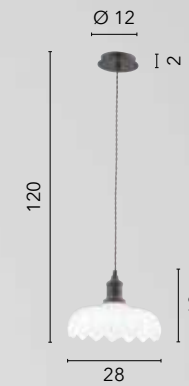

SAN DIEGO

/ Sospensione con vetro in pasta bianca dalle forme lavorate a mano e cavo intrecciato in tessuto marrone.

/ Suspension with glass in white paste with handmade shapes and braided cable in brown fabric.

I-SANDIEGO-S20
8031440365222
1xE27