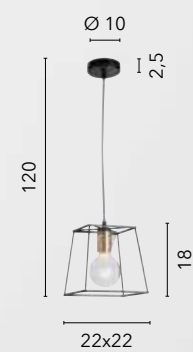

/ Suspension with elegant metal finishes in the coffee version.

I-DAYTON-S25 BRO
8031440365161
1xE27

I-DAYTON-S16 BRO
8031440365192
1xE27

HARLEM

/ Sospensione dalle linee stilizzate in metallo opaco con portalampe in rame.
/ Suspension with stylized lines in black metal with copper lamp holder.