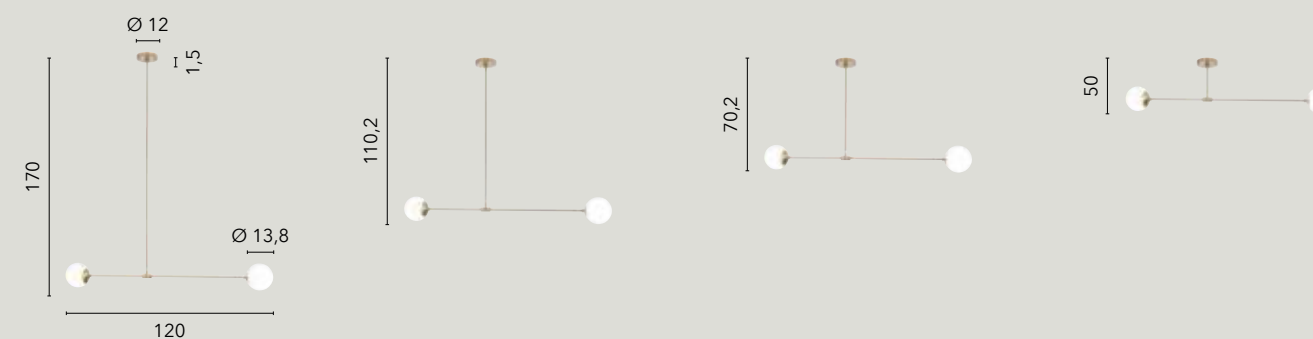

I-THEMYS-T2
8031414870035
2xE14 LED
x4 heights