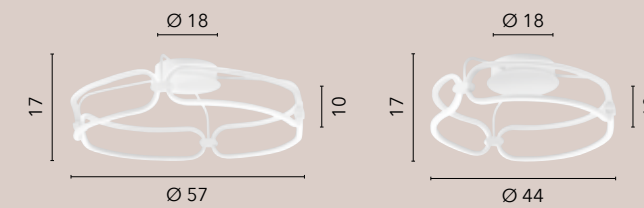

LED-INFINITY-PL60

8031414868841

LED 49W
4400 lm
4000K

LED-INFINITY-PL45

8031414868834

LED 33W
2970 lm
4000K