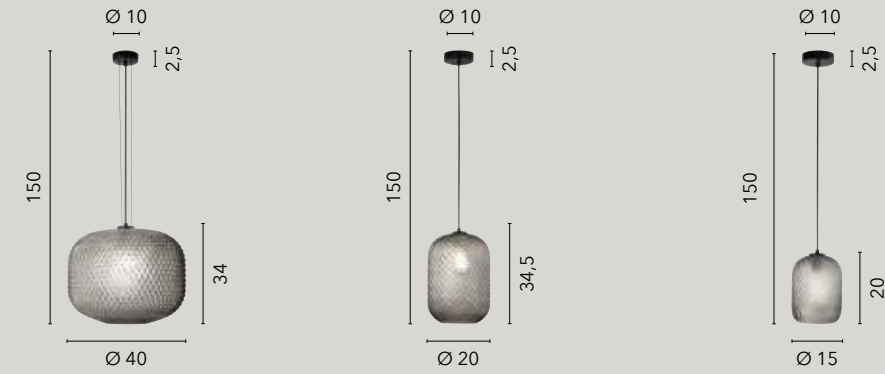

I-ASHFORD-S40 BCO 8031414888047	I-ASHFORD-S20 BCO 8031414874989	I-ASHFORD-S15 BCO 8031414874927
	I-ASHFORD-S40 TR 8031414888078	I-ASHFORD-S20 TR 8031414874972	I-ASHFORD-S15 TR 8031414874910
	I-ASHFORD-S40 AMB 8031414888030	I-ASHFORD-S20 AMB 8031414874965	I-ASHFORD-S15 AMB 8031414874934
	I-ASHFORD-S40 GR 8031414888061	I-ASHFORD-S20 GR 8031414874996	I-ASHFORD-S15 GR 8031414874941
	I-ASHFORD-S40 BLU 8031414888054 1xE27	I-ASHFORD-S20 BLU 8031414875009 1xE27	I-ASHFORD-S15 BLU 8031414874958 1xE27