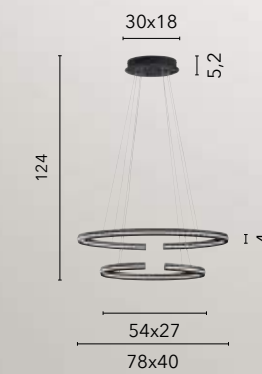

LED-CLARKE-S80C
8031414877751

LED 60W
6750 lm
3000K ●

LED-CLARKE-S80
8031414871513

LED 60W
6750 lm
4000K ●

LED 20W
2050 lm
3000K ●

LED-CLARKE-L
8031414871544

LED 20W
2050 lm
4000K ●