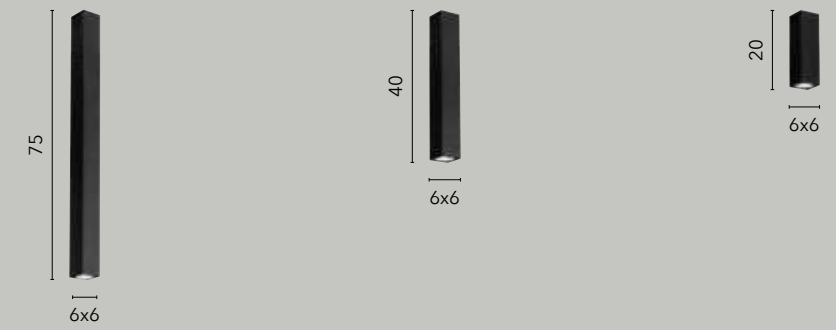

I-FLUKE-PLQ75 NERO 8031414885589	I-FLUKE-PLQ40 NERO 8031414885541	I-FLUKE-PLQ20 NERO 8031414885503
	I-FLUKE-PLQ75 BCO 8031414885565	I-FLUKE-PLQ40 BCO 8031414885527	I-FLUKE-PLQ20 BCO 8031414885480
	I-FLUKE-PLQ75 ORO 8031414885596	I-FLUKE-PLQ40 ORO 8031414885558	I-FLUKE-PLQ20 ORO 8031414885510
	I-FLUKE-PLQ75 BRO 8031414885572	I-FLUKE-PLQ40 BRO 8031414885534	I-FLUKE-PLQ20 BRO 8031414885497