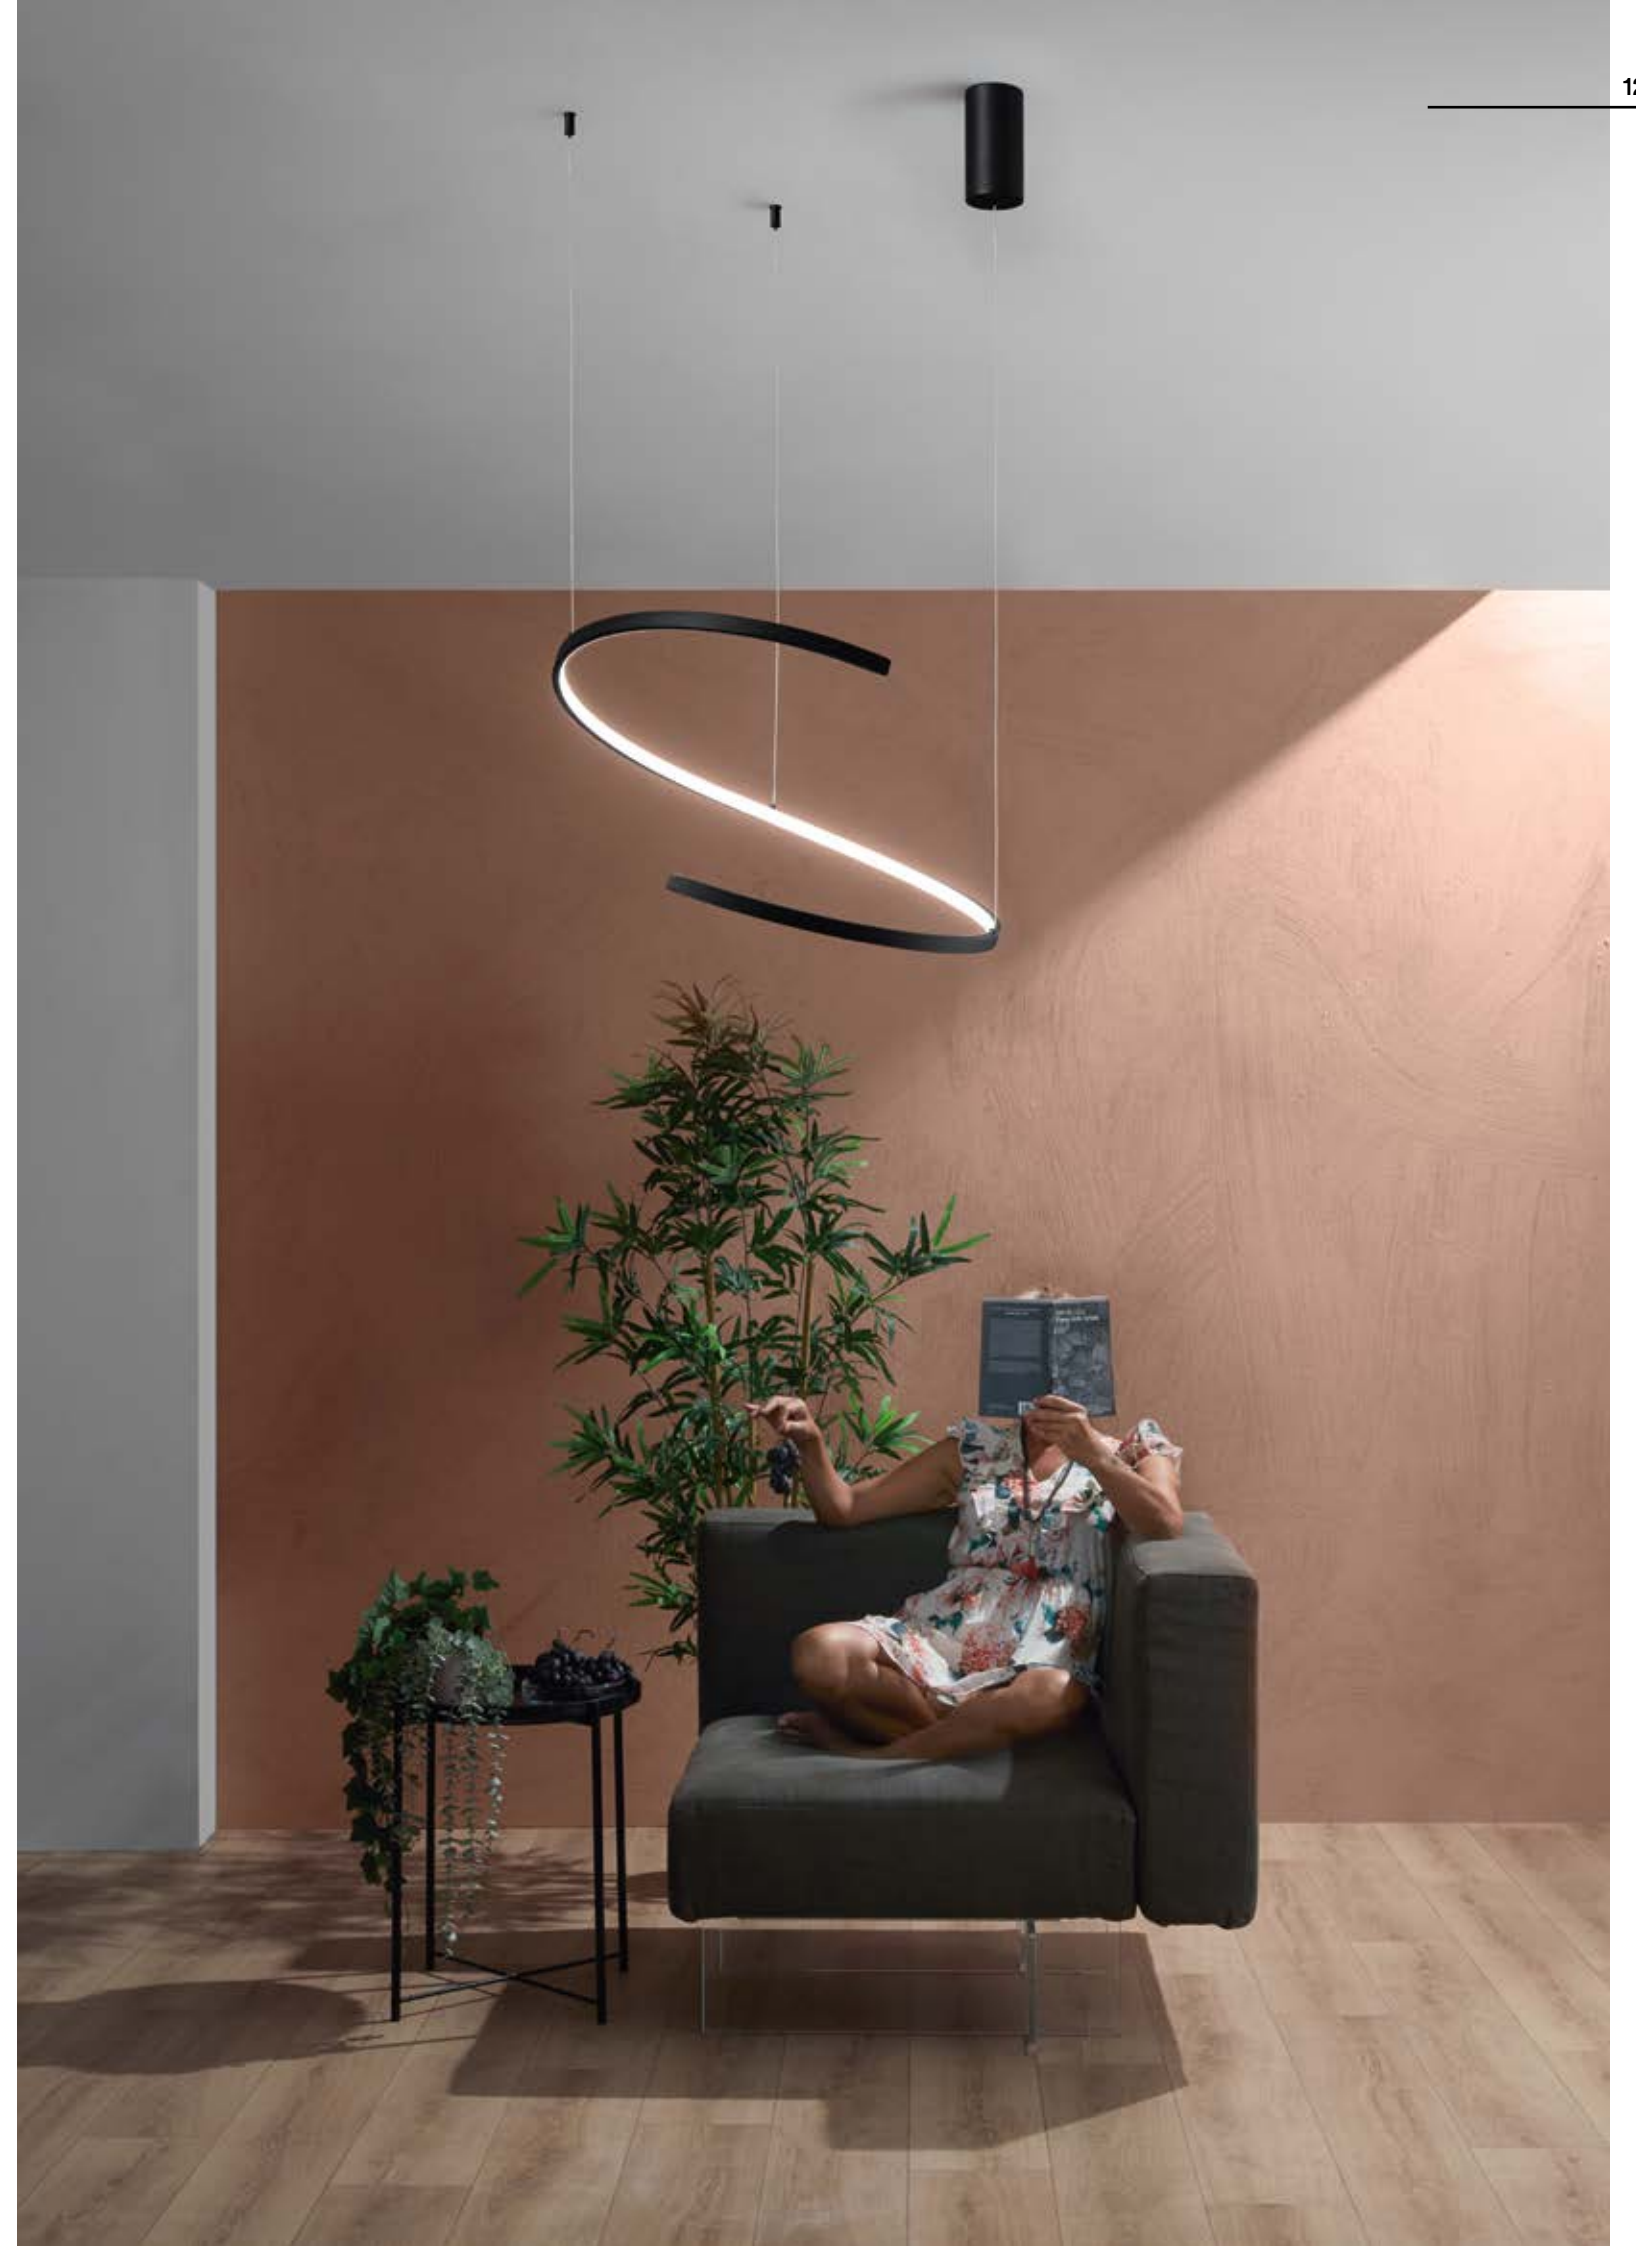

MOMA

/ Sospensione con struttura dalla forma semi-circolare in metallo verniciato nero con rosone in metallo nero e cavi regolabili in acciaio. Sistema cambio colore temperatura con interruttore.

/ Suspension with semi-circular structure in black painted metal with black metal canopy and adjustable steel cables. Temperature change system by switch.

LED-MOMA-S60-BCO
8031414889952

LED-MOMA-S60-NER
8031414889945

LED-MOMA-S60-ORO
8031414889969

LED 38W
6090 lm
3000 4000 6500K