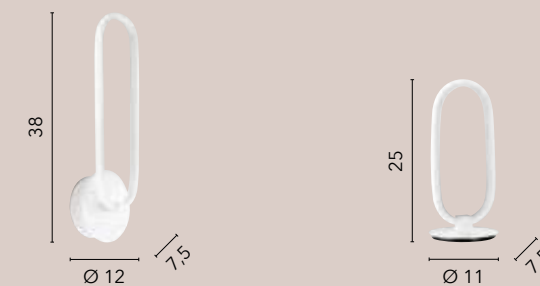

LED-INFINITY-AP

8031414868810

LED 12,5W
1120 lm
4000K

LED-INFINITY-L

8031414868827

LED 11,5W
1030 lm
4000K

LED-INFINITY-PT

8031414868797

LED 30W
2700 lm
4000K