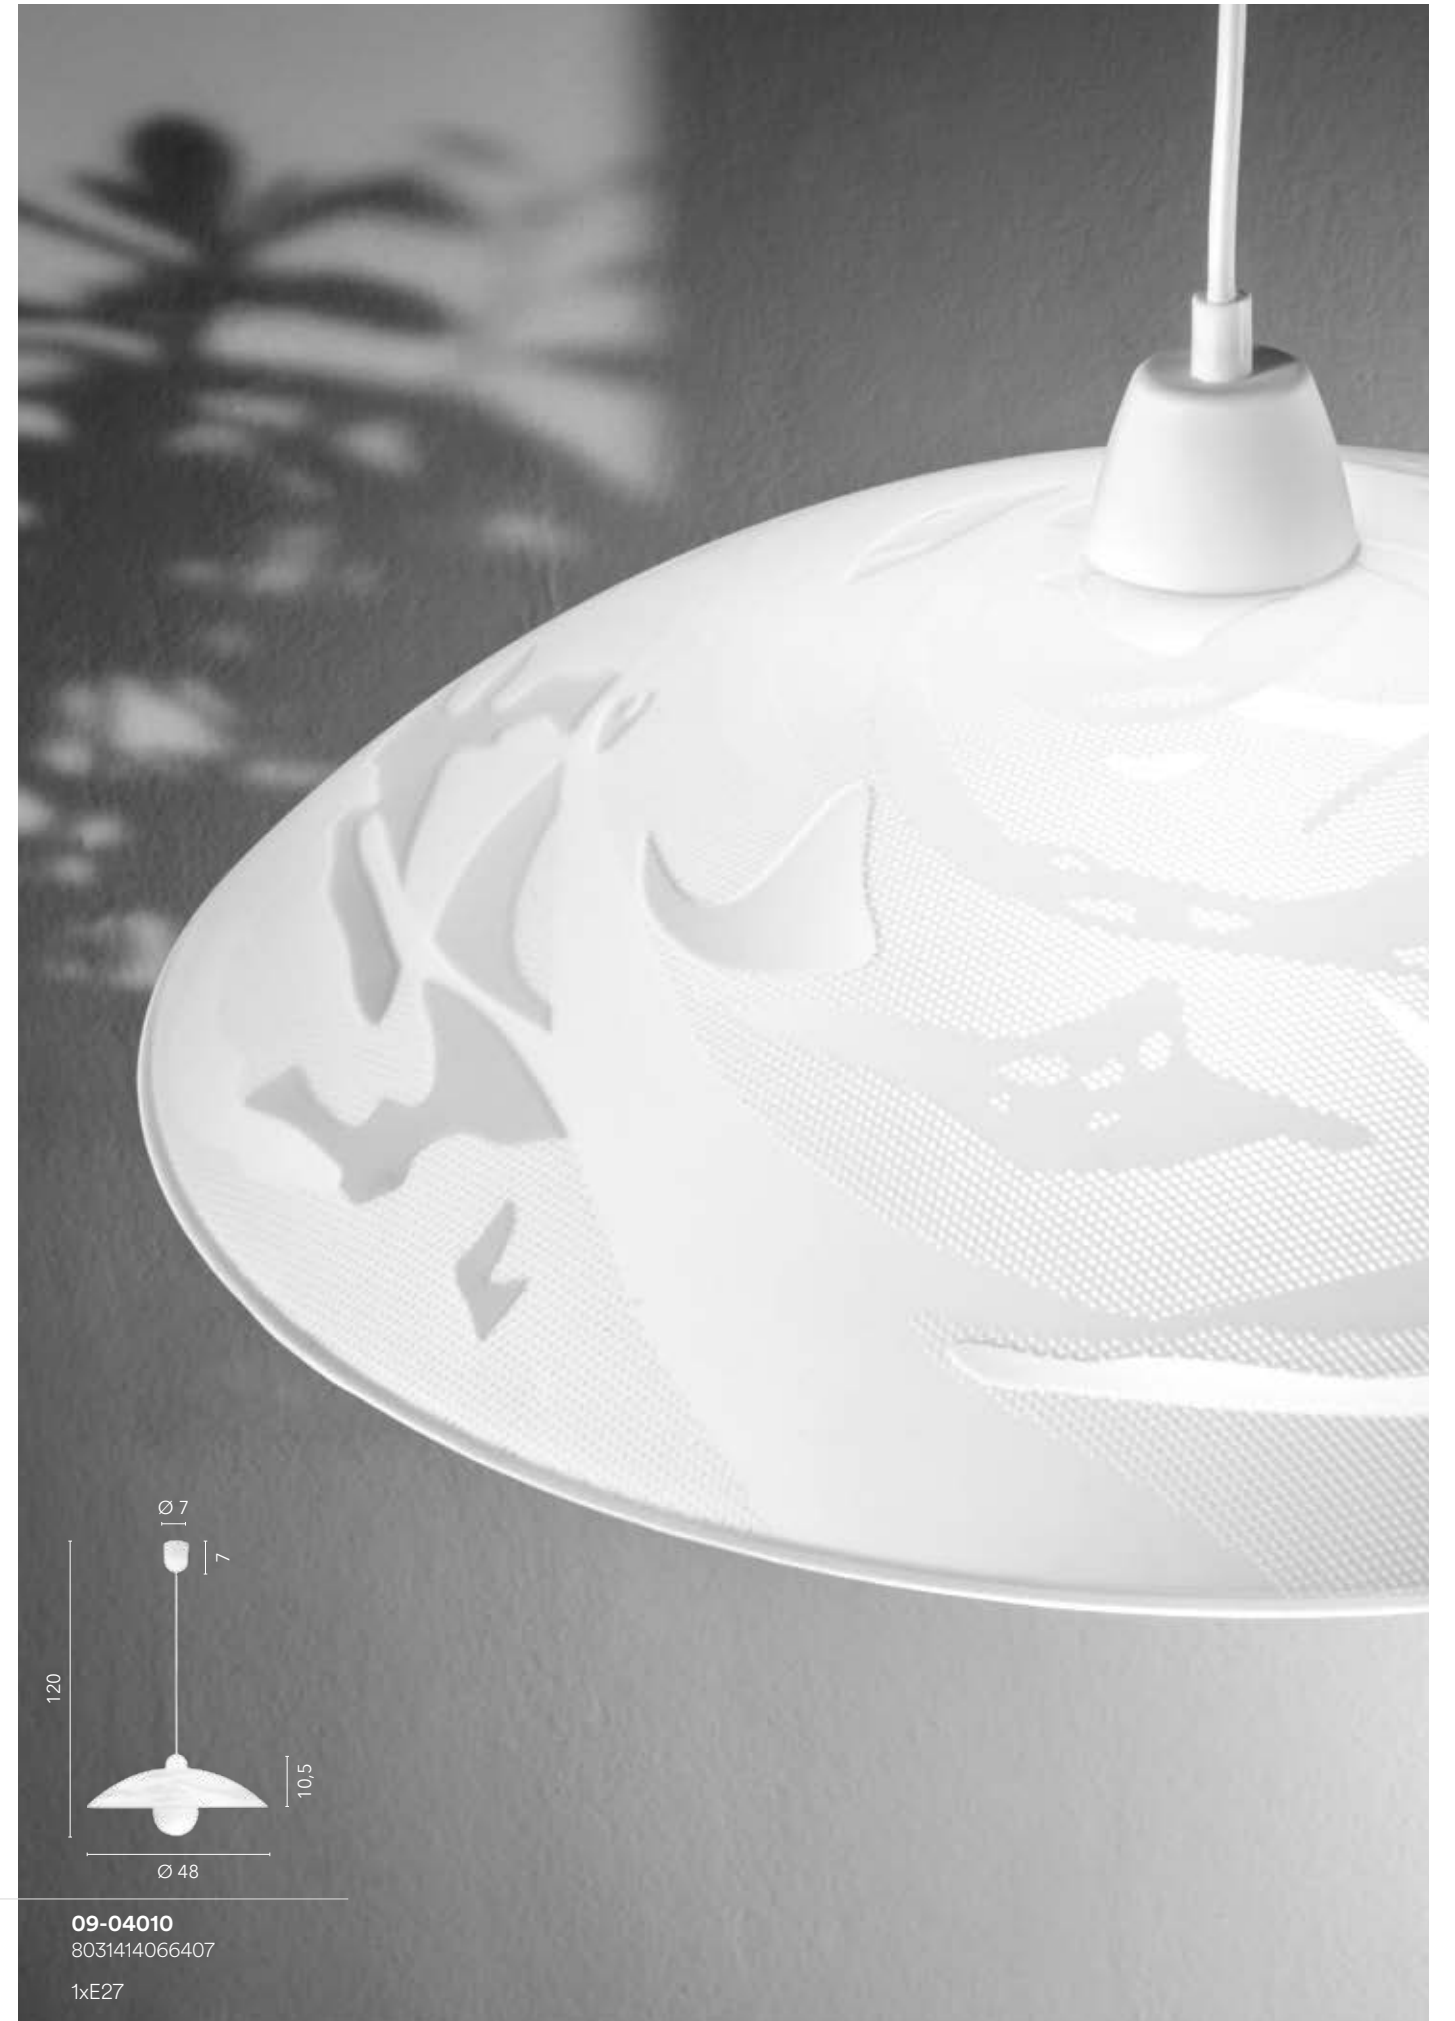

ALABASTRO

/ Sospensione singola in vetro curvato effetto alabastro con pendel in plastica bianco.
/ Single suspension in curved alabaster glass with pendel in white plastic.