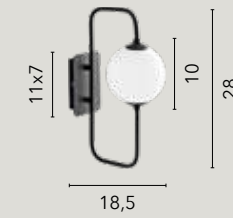

NEUTRON

/ Collezione in metallo nero gofrato
con diffusori in vetro opale.

/ Collection in embossed black metal
with opal glass diffusers.

I-NEUTRON-S8
8031414871698
8xG9 LED

I-NEUTRON-S5
8031414871681
5xG9 LED