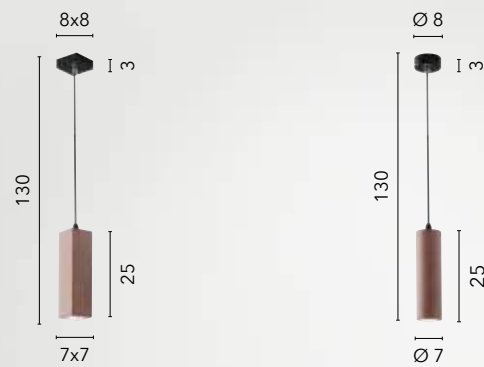

KRUK

/ Sospensioni in cemento naturale
tubolare tonda o quadrata.
Disponibile nei colori grigio o mattone.
/ Round or square natural tubular
concrete suspensions.
Available in grey or brick colours.

I-KRUK-Q-S1
8031414871605

I-KRUK-R-S1
8031414871582

I-KRUK-Q-S1 MAT
8031414871612

I-KRUK-R-S1 MAT
8031414871599

1xGU10

1xGU10