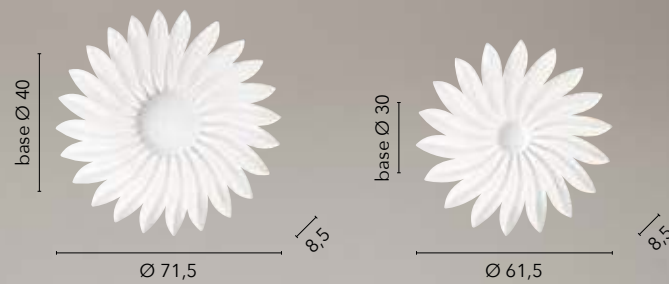

SUNRISE

/ Plafoniera con struttura in alluminio a forma di petali in bianco con diffusori in acrilico bianco satinato.

/ Ceiling lamp with white petal-shaped aluminum structures with satin white acrylic diffusers.

LED-SUNRISE-PL72
8031414869169

LED 135W
9200 lm
4000K

LED-SUNRISE-PL62
8031414869152

LED 100W
11700 lm
4000K