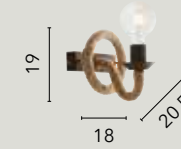

I-ROPE-AP1
8031414872091
1xE27