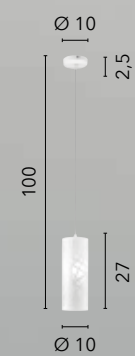

I-BATIK/S10
8031437431244
1xE27