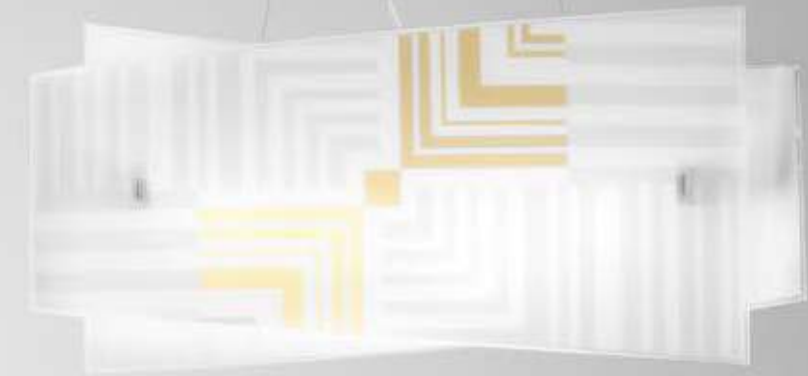

/ Collection with structure in chrome and curved glass characterized by silkscreened decorations.

I-SEVENTY/PL40
8031440363921
3xE27

I-SEVENTY/PL30
8031440363914
2xE27

I-SEVENTY/AP3520
8031440363907
2xE14