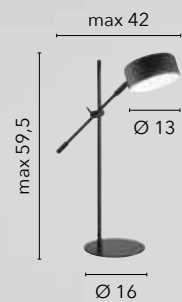

EIFFEL

/ Lampada da tavolo realizzata in metallo disponibile nelle versioni nera, bianca, oro e nickel. Punto luce orientabile.

/ Table lamp made of metal available in black, white, gold and nickel versions. Adjustable light head.

LDT-EIFFEL-NER
8031414892754

LDT-EIFFEL-BCO
8031414892747

LDT-EIFFEL-ORO
8031414892730

LDT-EIFFEL-NIK
8031414892969

1xE14