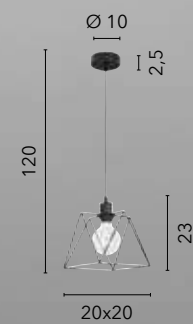

SANTANA

/ Sospensione in metallo
poligonale nero opaco.
/ Suspension in polygonal
metal black matte.

I-SANTANA-L-S1
8031440354356
1xE27

I-SANTANA-M-S1
8031440312899
1xE27