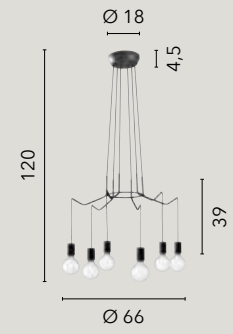

I-HABITAT-S6 NER
8031414869497

I-HABITAT-S6 BCO
8031414869442

6xE27