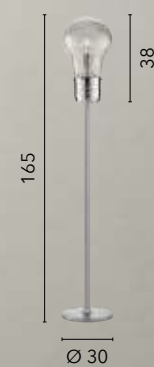

/ Collection with discrete but elegant design in glass characterized by an interior decoration with aluminum wires.

I-LAMPD/SOSP.
8031414085477
1xE27 LED

I-LAMPD/SOSP:15
8031414089901
1xE27 LED

I-LAMPD/LUME
8031414085491
1xE14 LED