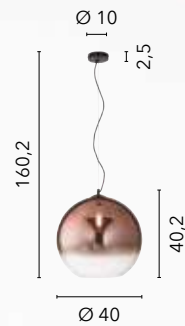

**I-GREENWICH-E-S1 BLU**

8031414874620

1xE27 LED

MARTE

/ Sospensione in vetro decoro sfumato rame con struttura in metallo nero e cavo in tessuto nero.

/ Glass suspension copper shaded decoration with black metal frame and black fabric cable.