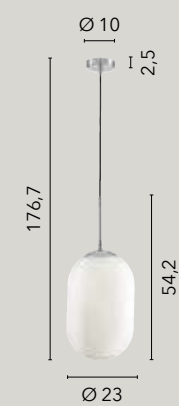

I-GREENWICH-C-S1 BCO

8031414874590

1xE27 LED