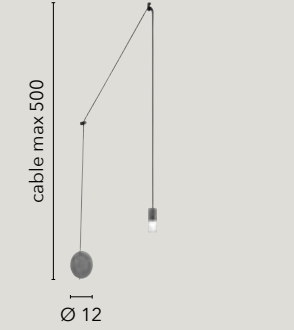

I-SPIDER-PL1
8031414869671
1xG9
4 pcs INCL