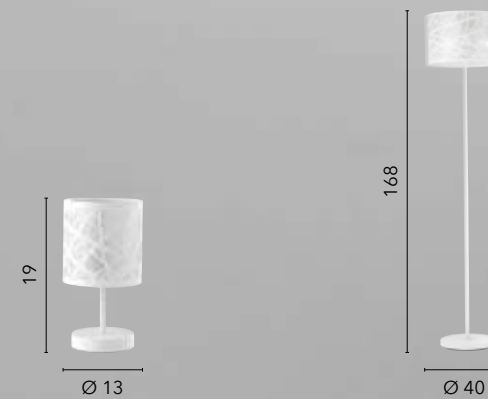

I-BATIK/L
8031437451242
1xE14

I-BATIK/PT
8031437421245
1xE27