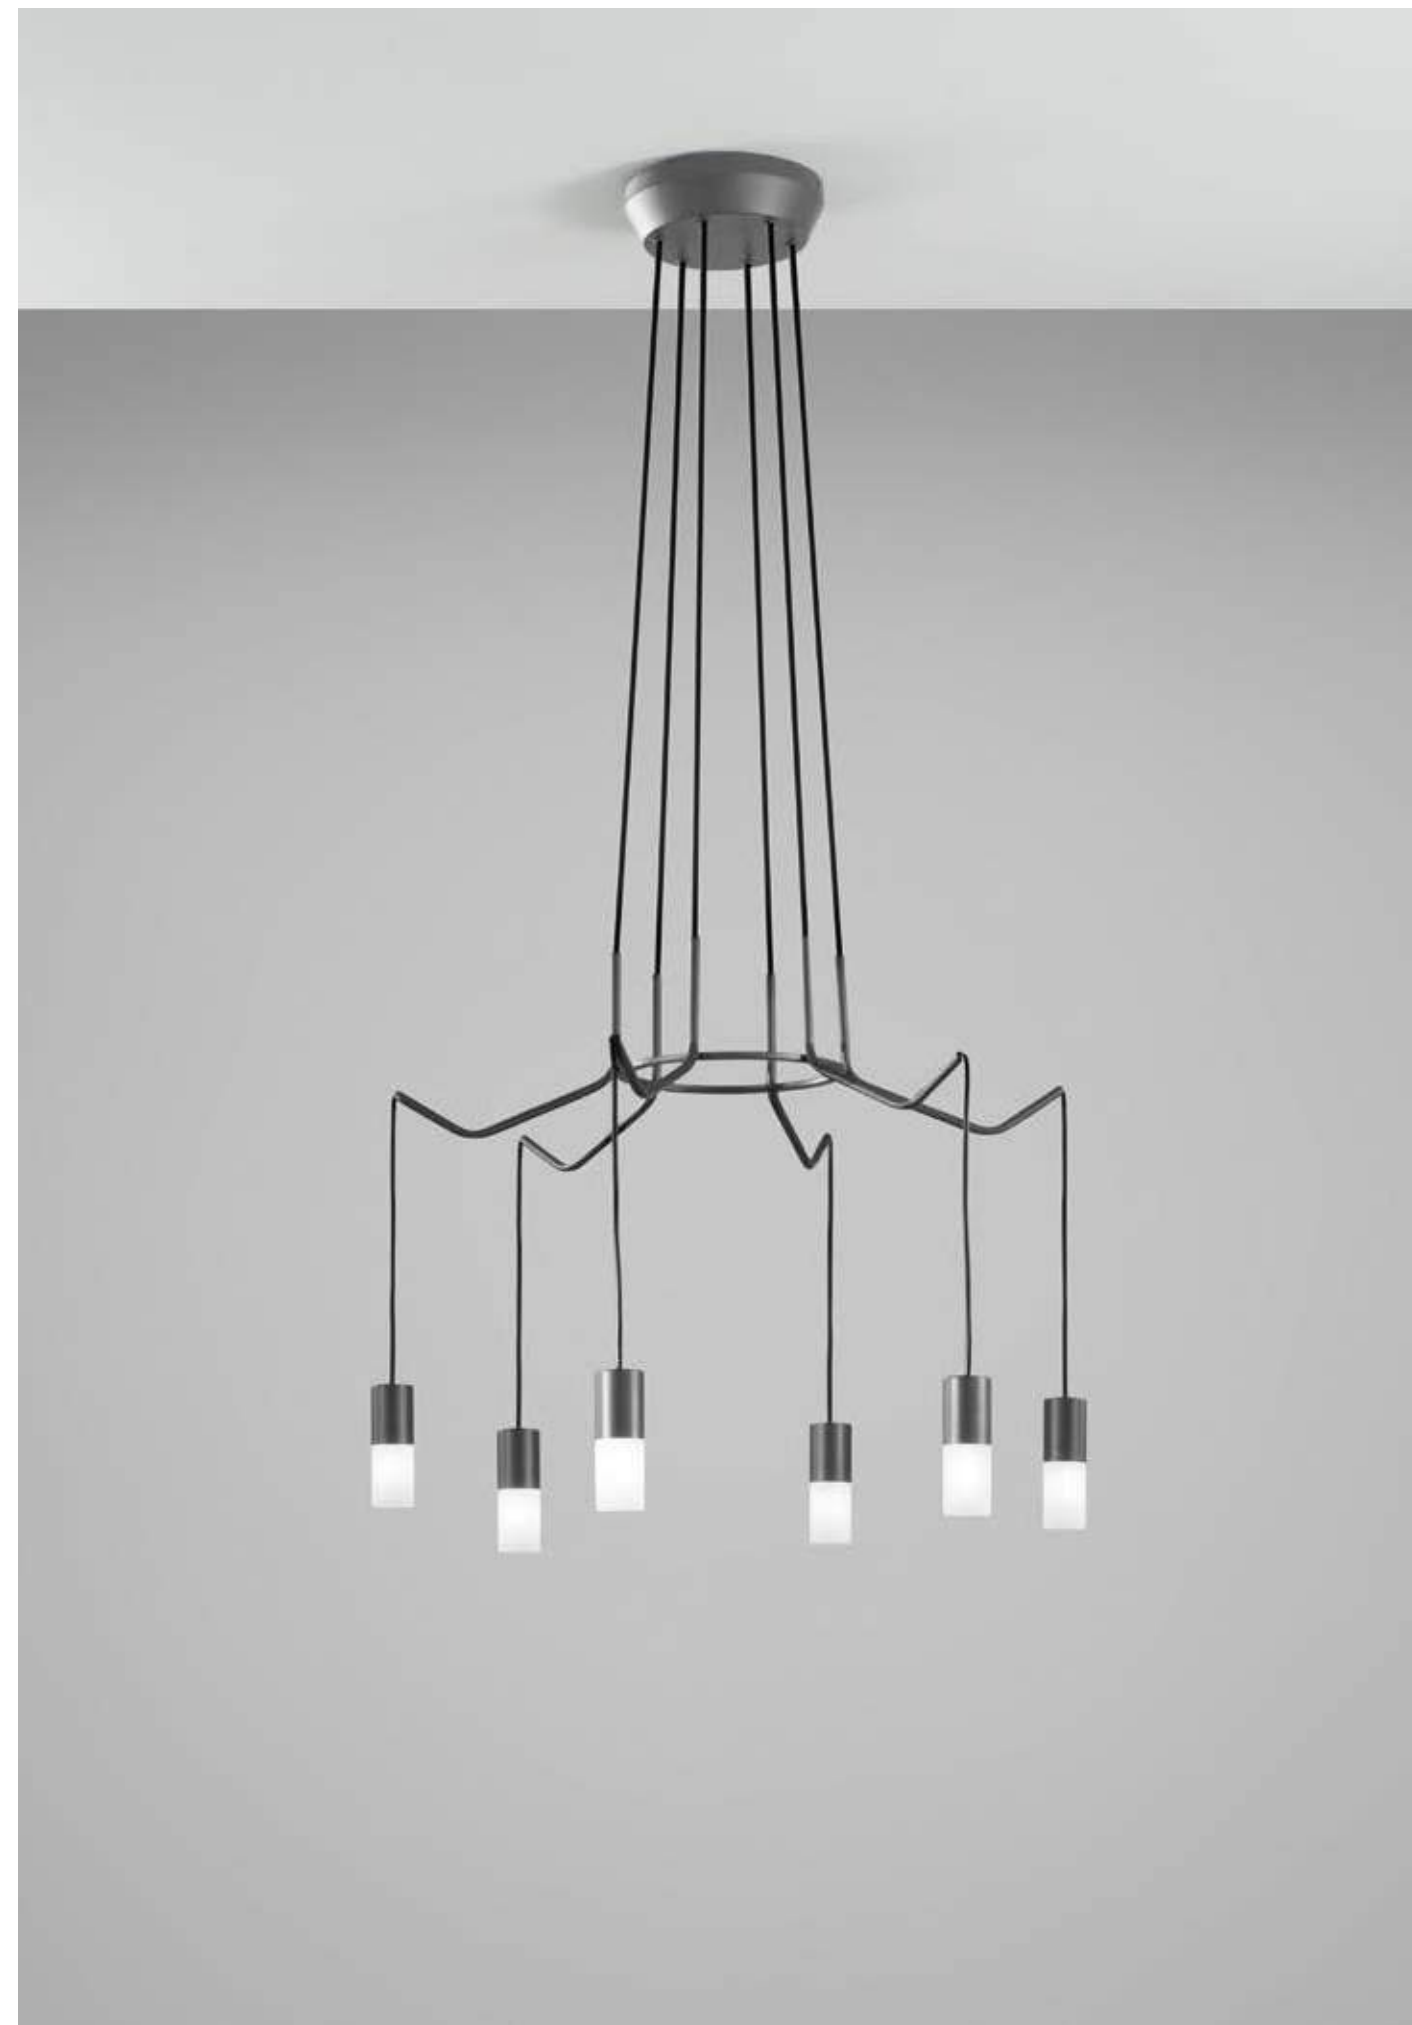

/ Collection designed in anthracite metal with satin acrylic diffusers available in suspension versions, wall, floor and table lamp versions. Also made in asymmetrical configuration with PVC adjustable cable shifters.