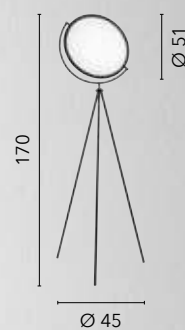

RADAR

/ Piantana in metallo con diffusore ultrasottile in acrilico orientabile.

Sistema cambio temperatura colore con interruttore.

/ Metal floor lamp with ultra-thin adjustable acrylic diffuser.

Color temperature change system with switch.

● **LED-RADAR-PT-NER**
8031414884797

○ **LED-RADAR-PT-BCO**
8031414884780

LED 18W
1980 lm
3000K 4000K 6500K ●●●