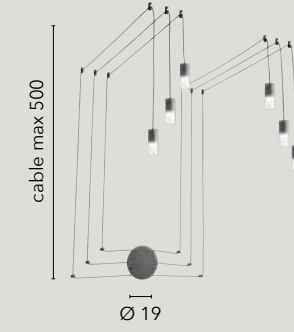

I-SPIDER-PL6
8031414869657
6xG9 LED
24 pcs INCL

I-SPIDER-AP
8031414869565
1xG9