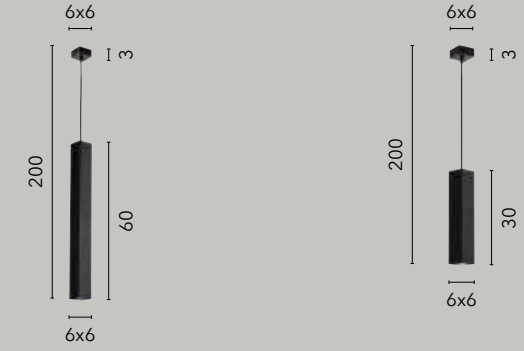

I-FLUKE-SQ NERO 8031414885701	I-FLUKE-S30Q NERO 8031414885664
	I-FLUKE-SQ BCO 8031414885688	I-FLUKE-S30Q BCO 8031414885640
	I-FLUKE-SQ ORO 8031414885718	I-FLUKE-S30Q ORO 8031414885671
	I-FLUKE-SQ BRO 8031414885695	I-FLUKE-S30Q BRO 8031414885657