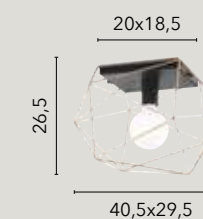

I-ABRAXAS-PL1 BCO
8031414872619

I-ABRAXAS-PL4 ORO
8031414869107
4xE27

I-ABRAXAS-PL2 ORO
8031414869091
2xE27

I-ABRAXAS-PL1 ORO
8031414872626
1xE27