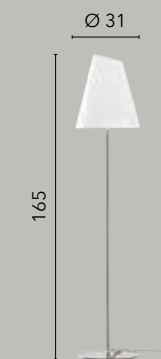

I-ERMES-PT-CN
8031414879199

I-ERMES-LG1
8031440357074
1xE27

I-ERMES-L1
8031440357067
1xE27

I-ERMES-PT
8031440357043
1xE27