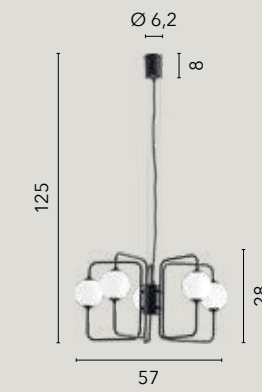

NEUTRON

/ Collezione in metallo nero gofrato
con diffusori in vetro opale.

/ Collection in embossed black metal
with opal glass diffusers.

I-NEUTRON-S8
8031414871698
8xG9 LED

I-NEUTRON-S5
8031414871681
5xG9 LED