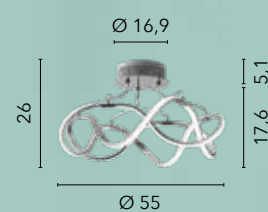

FLIGHT

/ Collezione con struttura dalle linee intrecciate in alluminio nichel spazzolato e diffusore in silicone.

/ Collection with structure with braided lines in brushed nickel aluminum and silicone diffuser.

LED-FLIGHT-S78
8031414869077

LED 45W
4050 lm
4000K ●

LED-FLIGHT-PL55
8031414869084

LED 28,8W
2590 lm
4000K ●