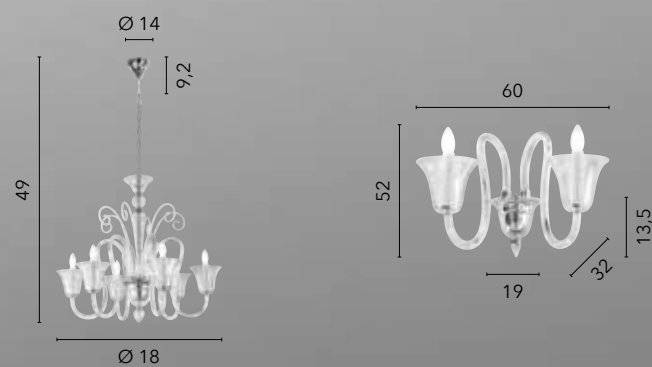

PALACE

/ Collezione finemente lavorata in vetro
extrachiaro con finiture cromo.

/ Collection finely worked in extra-clear glass
with chrome finishes.

I-PALACE/6
8031440352086
6xE14

I-PALACE/AP2
8031440352055
2xE14