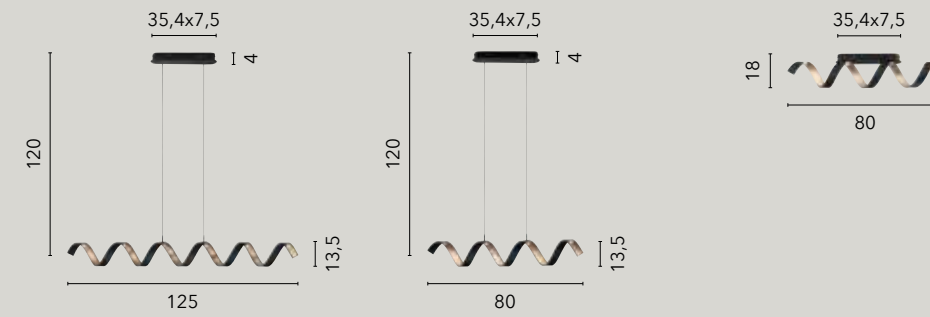

LED-HELIX-S6C NER 8031414877645	LED-HELIX-S4C NER 8031414877621	LED-HELIX-PL4C NER 8031414877584
	LED-HELIX-S6C BCO 8031414877638 LED 30W 2520 lm 3000K ●	LED-HELIX-S4C BCO 8031414877614 LED 20W 1680 lm 3000K ●	LED-HELIX-PL4C BCO 8031414877577 LED 20W 1680 lm 3000K ●
	LED-HELIX-S6 NER 8031440362771	LED-HELIX-S4 NER 8031440362764	LED-HELIX-PL4 NER 8031440362740
	LED-HELIX-S6 BCO 8031414868704 LED 30W 2520 lm 4000K ○	LED-HELIX-S4 BCO 8031414868698 LED 20W 1680 lm 4000K ○	LED-HELIX-PL4 BCO 8031414868711 LED 20W 1680 lm 4000K ○

	LED-HELIX-AP3C NER 8031414877546	LED-HELIX-L4C NER 8031414877560	LED-HELIX-PT10C NER 8031414877607
	LED-HELIX-AP3C BCO 8031414877539 LED 9W 720 lm 3000K ●	LED-HELIX-L4C BCO 8031414877553 LED 12W 740 lm 3000K ●	LED-HELIX-PT10C BCO 8031414877591 LED 30W 1700 lm 3000K ●
	LED-HELIX-AP3 NER 8031440362733	LED-HELIX-L4 NER 8031440362726	LED-HELIX-PT10 NER 8031440362702
	LED-HELIX-AP3 BCO 8031414868735 LED 9W 720 lm 4000K ○	LED-HELIX-L4 BCO 8031414868742 LED 12W 740 lm 4000K ○	LED-HELIX-PT10 BCO 8031414868728 LED 30W 1700 lm 4000K ○