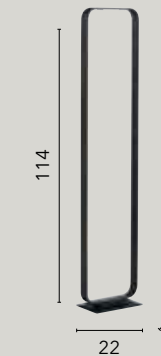

LED-MOKA-PL7
8031414863495

LED 7x5W
2940 lm
4000K ○

LED-MOKA-AP
8031414863501

LED 5W
420 lm
4000K ○

LED-MOKA-LC
8031414877492

LED 5W
420 lm
3000K ●

LED-MOKA-PTC
8031414877515

LED 2x8W
1120 lm
3000K ●