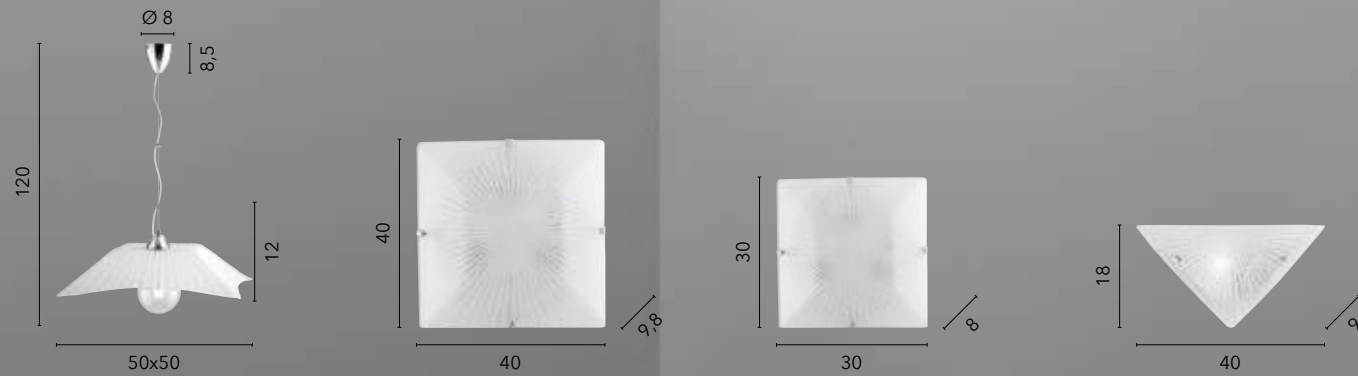

I-MIRO/AP
8031432691193
1xE27

ISIDE

/ Collezione dalle forme geometriche lavorata in vetro diamantato con eleganti finiture in cromo.
/ Collection with geometric shapes worked in diamond glass with elegant chrome finishes.