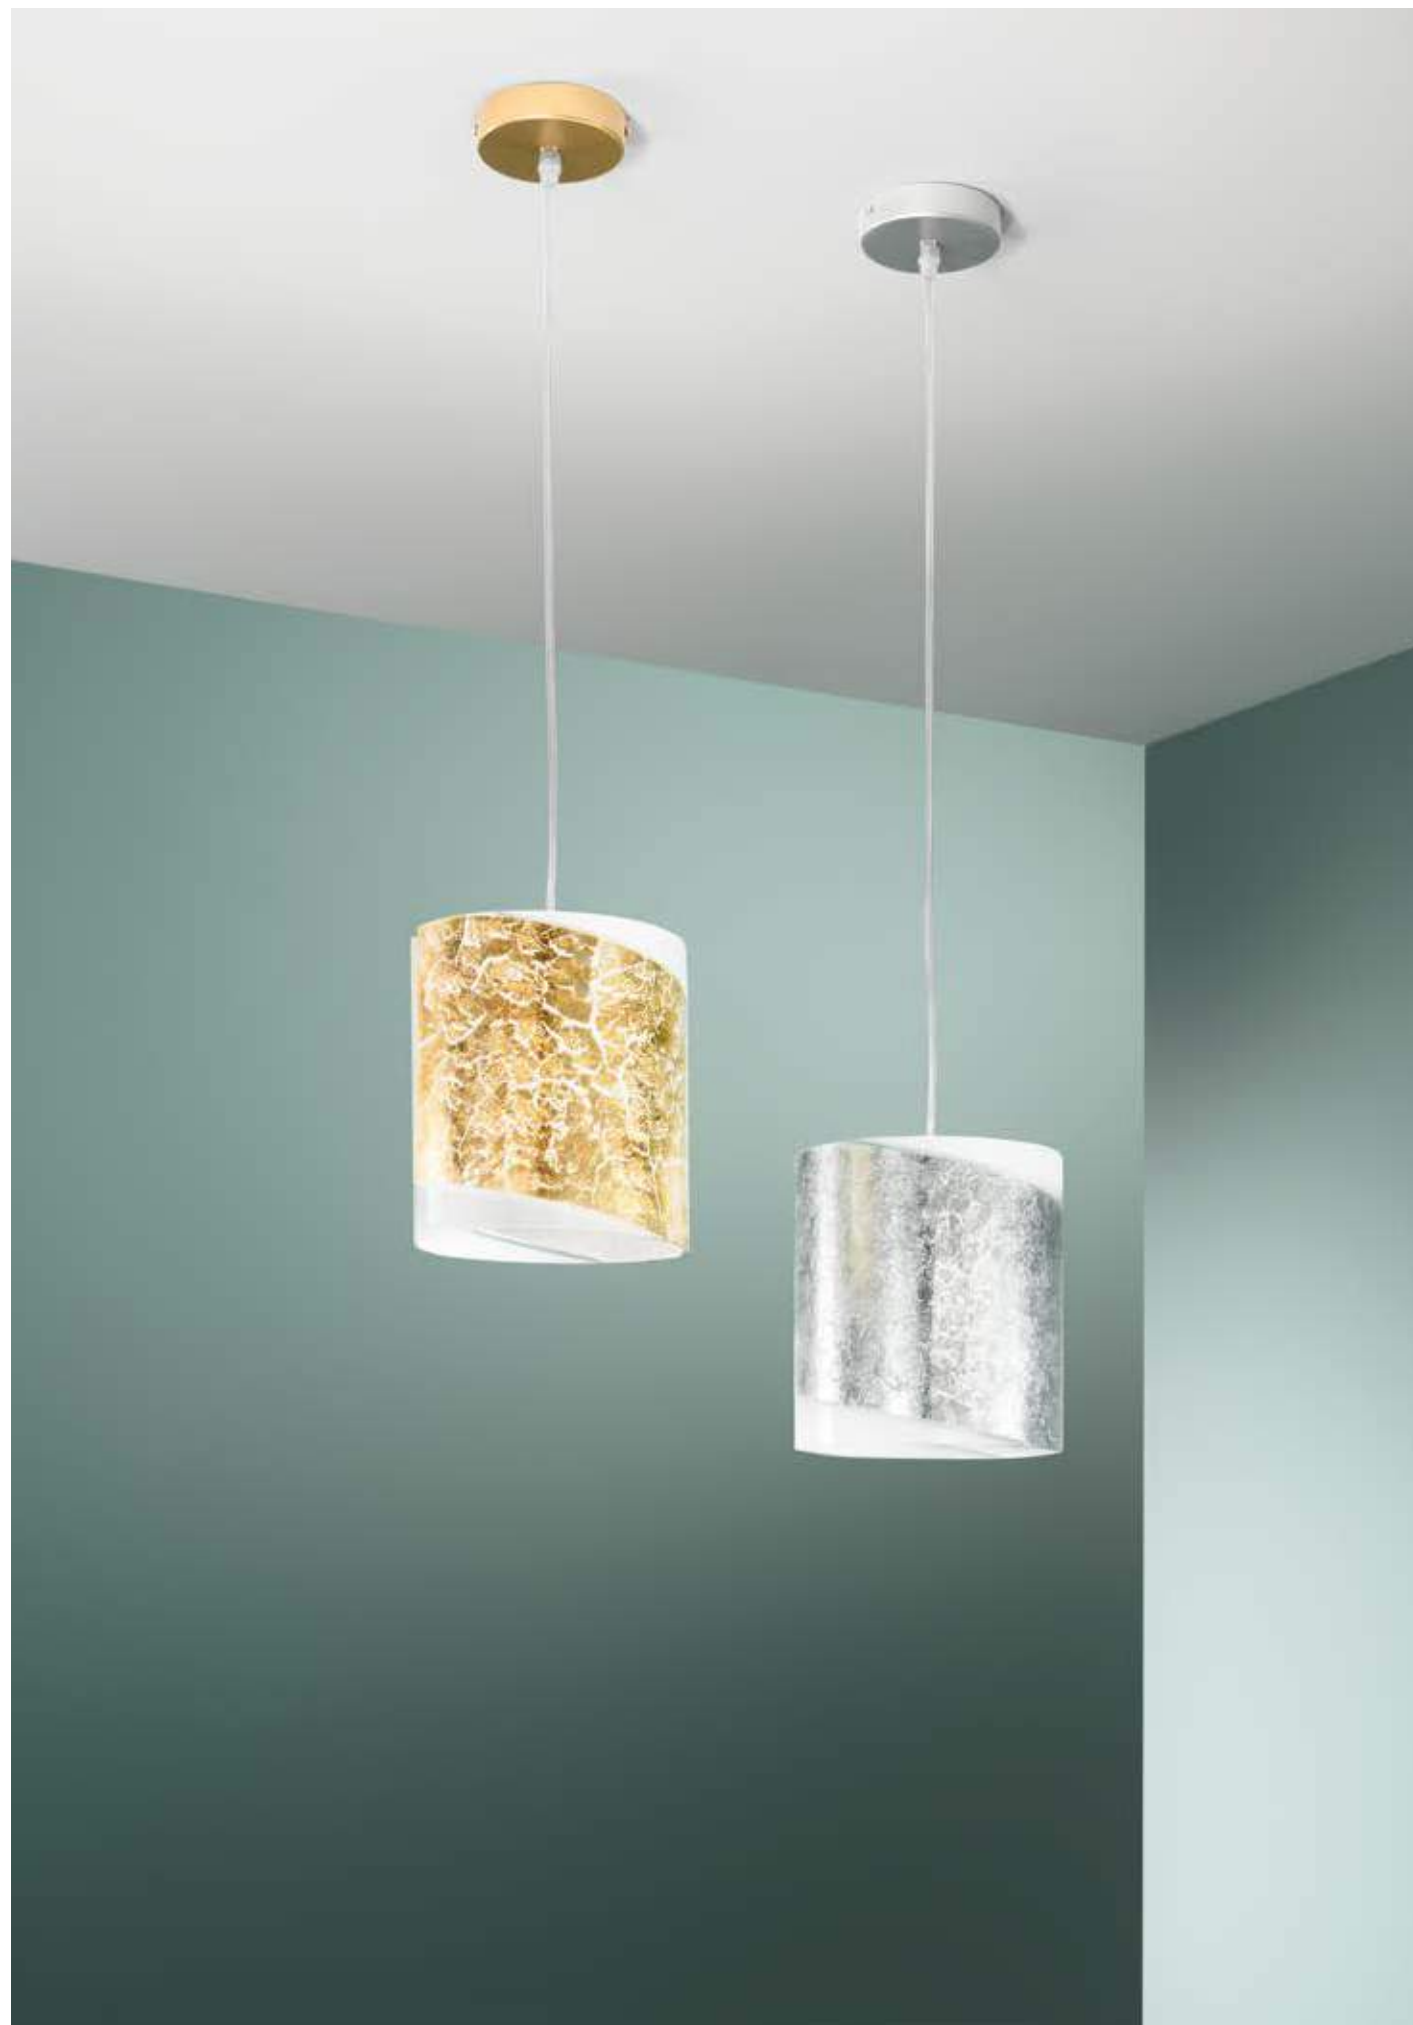

I-SEVENTY/S60
8031440365109
4xE27

I-SEVENTY/S45
8031440365130
2xE27

PARIS

/ Collezione finemente lavorata in vetro bianco con decori in foglia oro o in foglia argento.

/ Collection finely worked in white glass with gold leaf or silver leaf decorations.