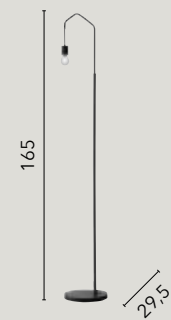

I-HABITAT-PT NER
8031414869534

I-HABITAT-PT BCO
8031414869480

1xE27

KIT 3 pcs