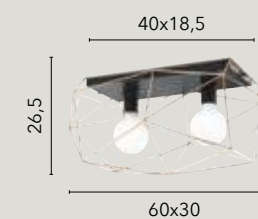

I-ABRAXAS-PL2 BCO
8031414871643