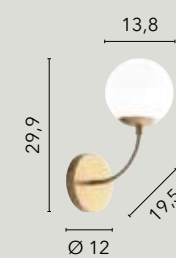

/ Collection in satin gold metal in a simple and modern design with opal blown glass diffusers.

I-THEMYS-U4
8031414870059
4xE14 LED
x3 heights

I-THEMYS-T2
8031414870035
2xE14 LED
x4 heights

I-THEMYS-AP1
8031414870066
1xE14 LED