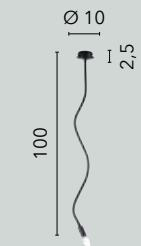

I-CLUB-S50 BCO
8031440362801

I-CLUB-S50 CR
8031440362818

1xE27

LOVER

/ Collezione dalle linee curve e sinuose in metallo flessibile rivestito in silicone nero o bianco.

/ Collection with curved and sinuous lines in flexible metal covered in black and white silicone.