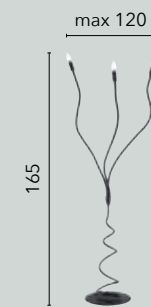

I-LOVER-PT3-NERO 8031440355780
	I-LOVER-PT3-BCO 8031440355797 3xE14