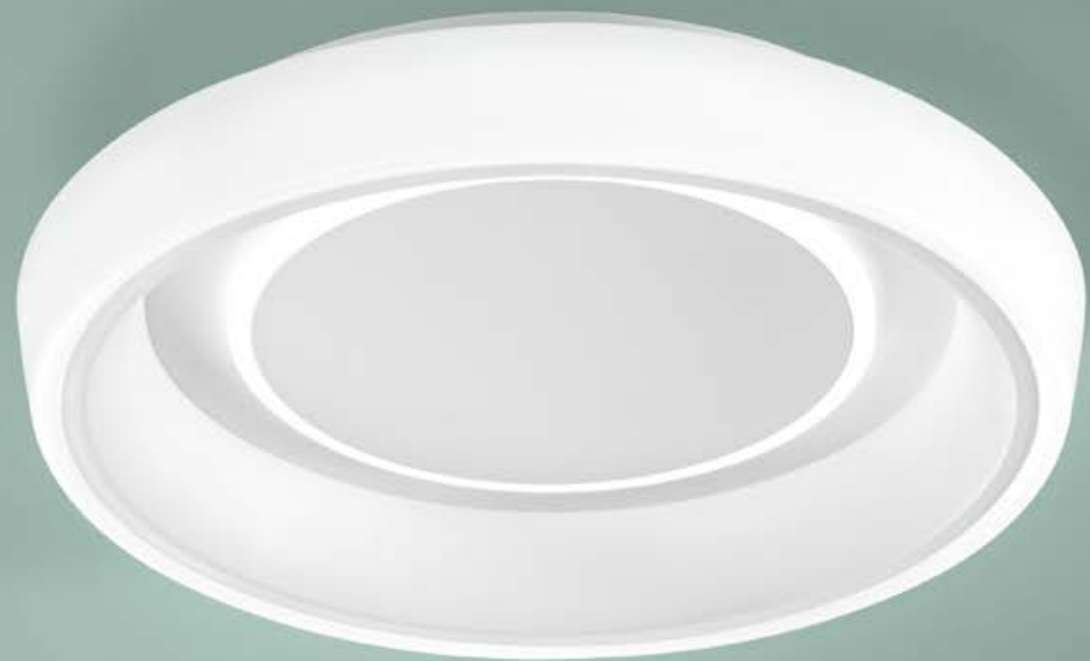

NURAX

/ Plafoniera in alluminio bianco con diffusore in acrilico.
Sistema cambio temperatura colore con interruttore interno.
/ Aluminum ceiling lamp white finish with acrylic diffuser.
Change color temperature system with internal switch.

LED 45W
4235 lm
3000K 4000K 6500K