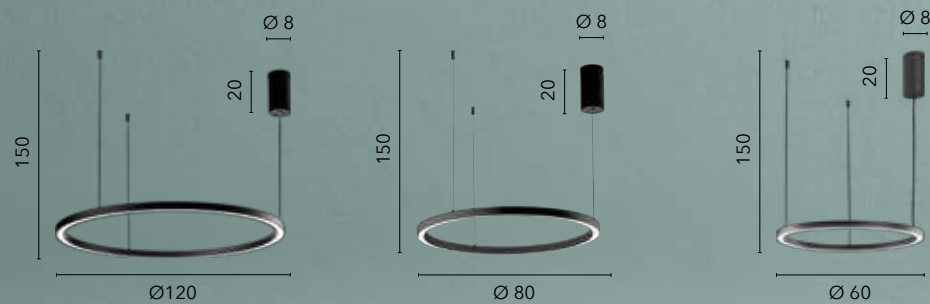

HOOP

/ Collezione dalle forme circolari con struttura in alluminio bianco, oro o nero goffrato con diffusore in acrilico. Cavi regolabili in acciaio.
/ Collection of circular shapes with structure in white, gold or black embossed aluminum with acrylic diffuser. Adjustable steel cables.

LED-HOOP-S120-NER
8031414884919

LED-HOOP-S80-NER
8031414884889

LED-HOOP-S60-BCO
8031414892563

LED-HOOP-S120-BCO
8031414884902

LED-HOOP-S80-BCO
8031414884872

LED-HOOP-S60-NER
8031414892570

LED-HOOP-S120-ORO
8031414884926

LED-HOOP-S80-ORO
8031414884896

LED-HOOP-S60-ORO
8031414892587

LED 60W
9000 lm
3000K 4000K 6500K

LED 40W
6000 lm
3000K 4000K 6500K

LED 30W
4500 lm
3000K 4000K 6500K