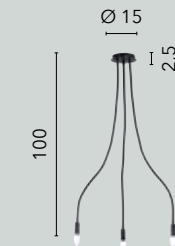

I-CLUB-S50 BCO
8031440362801

I-CLUB-S50 CR
8031440362818

1xE27

LOVER

/ Collezione dalle linee curve e sinuose in metallo flessibile rivestito in silicone nero o bianco.

/ Collection with curved and sinuous lines in flexible metal covered in black and white silicone.