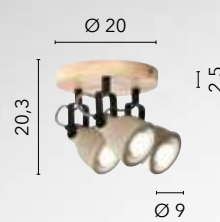

I-HABANA-PL3
8031414869251
3xGU10 LED

I-HABANA-AP4
8031414869244
4xGU10 LED

I-HABANA-AP2
8031414869220
2xGU10 LED

I-HABANA-AP1
8031414869237
1xGU10 LED

KISA

/ Collezione composta da una base in legno con texture naturale e punti luce orientabili in cemento naturale con finiture nero e nichel.
/ Collection made of wooden structure with natural texture and stitches adjustable light in natural concrete with black and nickel finishes.