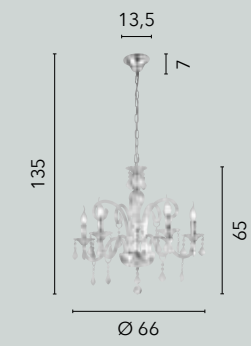

I-246/00200
8031414057184
5xE14