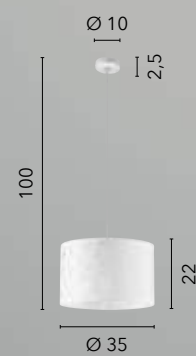

BATIK

/ Collezione in acciaio caratterizzata da decori realizzati con procedimento taglio laser.

/ Steel collection characterized by decorations made with laser cutting process.

I-BATIK/S35
8031437411246
1xE27