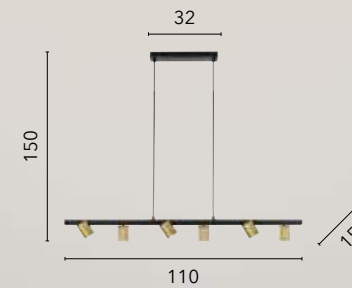

NIZZA

/ Sospensione con barra in metallo nero opaco e punti orientabili in oro satinato.
/ Suspension with bar in black matte metal and adjustable points in satin gold with black.

I-NIZZA-S6
8031414897490
6xG10 LED