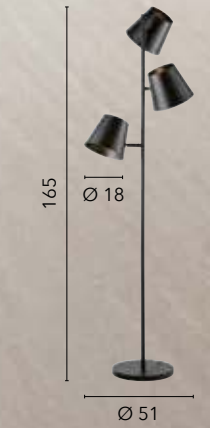

I-COLT-S3 GR 8031414875535	I-COLT-L1 GR 8031414875474	I-COLT-PT3 GR 8031414875511	I-COLT-PT1 GR 8031414875498
	I-COLT-S3 RU 8031414875542	I-COLT-L1 RU 8031414875481	I-COLT-PT3 RU 8031414875528	I-COLT-PT1 RU 8031414875504
	3xE27	1xE27	3xE27	1xE27