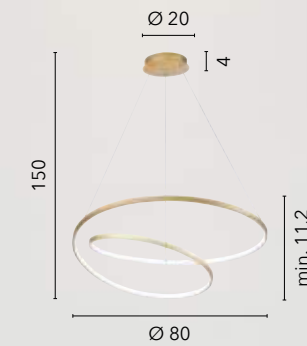

LED-LIEVE-S80-NER
8031414892549