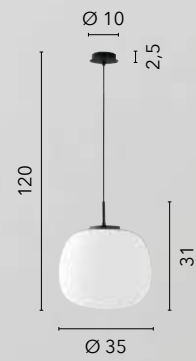

I-TOLOMEO-S31
8031414869862
1xE27 LED