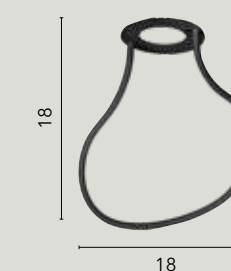

Pendel ogiva legno filo acciaio
Wooden ogive pendel with steel wire

MT3201901
8031427581140

E27

Pendel cono cromo filo acciaio
Chrome pendel with steel wire

CP0000001
8031432191198

E27

Manico per pendel saliscendi bianco
Handle for white pendel ups and downs