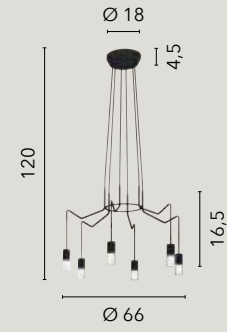

I-SPIDER-S6
8031414869541
6xG9