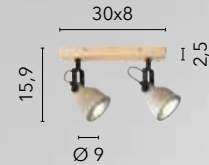

I-KISA-AP2
8031414897124
2xGU10