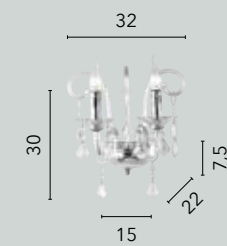

I-246/00800
8031414085460
2xE14