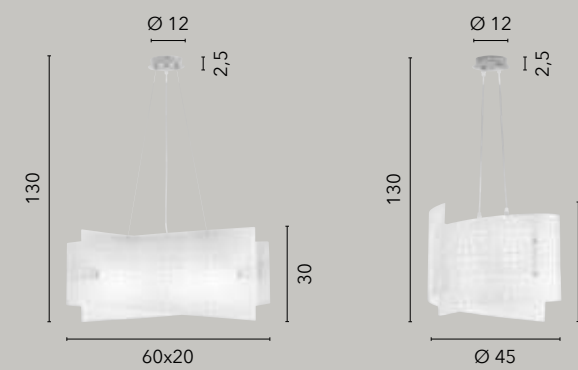

I-PROJECT/S60
8031440365123
4xE27

I-PROJECT/S45
8031440365154
2xE27