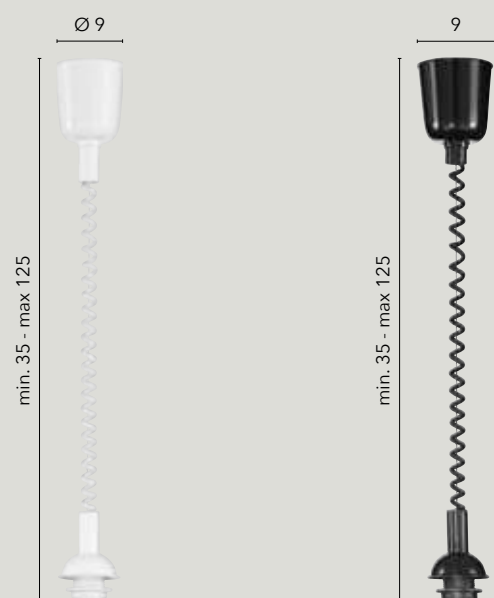

MT3201820
8031414070206

E27

Pendel saliscendi bianco
White up and down pendel

MT3201823
8031414070213

E27

Pendel saliscendi nero
black up and down pendel

MT3202021
8031434641219

E27

Pendel plastica oro
Gold plastic pendel