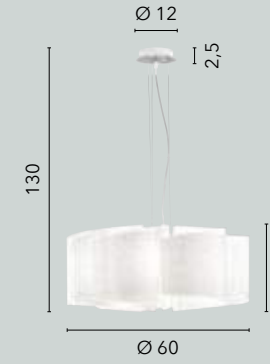

I-JOYCE/S6
8031440365031
6xE27