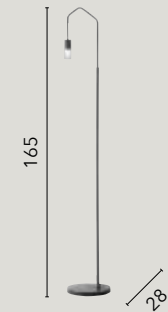

I-SPIDER-PT
8031414869589
1xG9