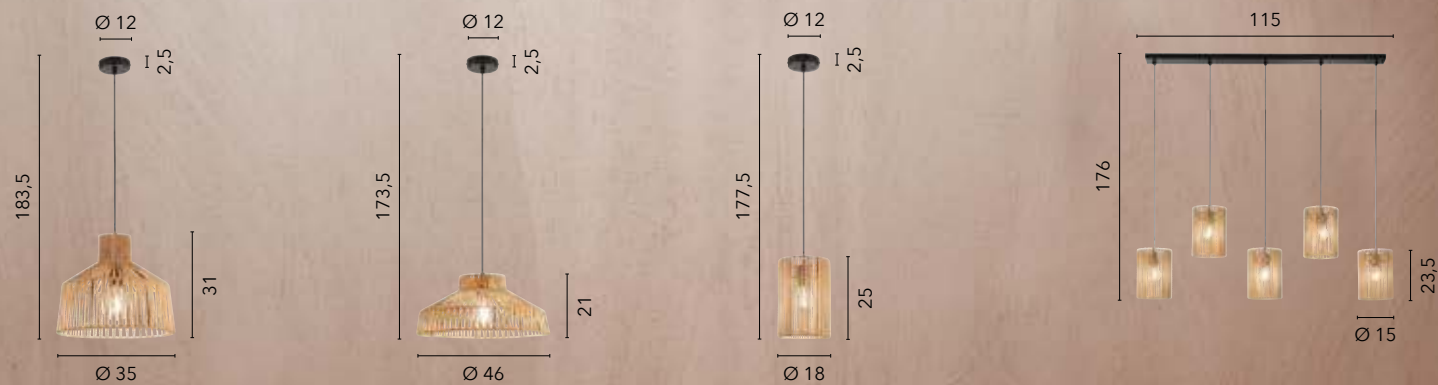

TROPIKANA

/ Collezione realizzata con diffusori in carta naturale disponibile in tre configurazioni diverse le quali creano giochi di luce decorativi nell'ambiente. Declinata anche nella versione a 5 pendenti.

/ Collection made with natural paper diffusers available in three different configurations that create decorative light effects in the setting. Also available in the 5 pendant version.

I-TROPIKANA-S35
8031414895106
1xE27

I-TROPIKANA-S46
8031414895113
1xE27

I-TROPIKANA-S18
8031414895137
1xE27

I-TROPIKANA-S5
8031414895120
5xE27