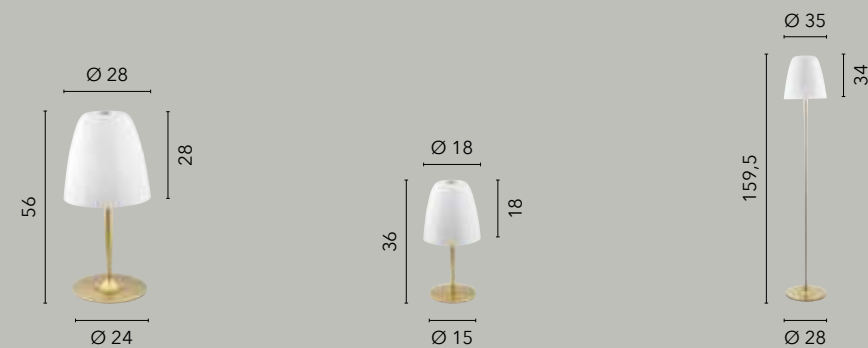

I-ARES-LG1-BCO
8031414884520
1xE27

I-ARES-L1-BCO
8031414884544
1xE14

I-ARES-PT3-BCO
8031414884599
3xE14