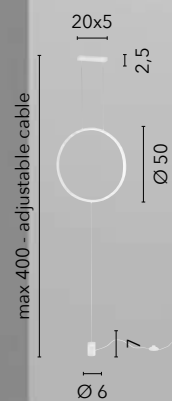

PORTAL

/ Piantana a sospensione finemente lavorata in metallo nelle versioni bianca e nera composta dalla geometria perfetta del cerchio. Pedaliera per accensione e switch per sistema cambio colore temperatura.

/ Suspension lamp finely worked in metal in the white and black versions composed of the perfect geometry of the circle. Pedals for ignition and switch for color change temperature system.

LED-PORTAL-PT-NER
8031414896837

LED-PORTAL-PT-BCO
8031414896844

LED 20W
2400 lm
3000K 4000K 6000K

GRAVITY

/ Piantana a sospensione finemente lavorata in metallo nelle versioni bianca, nera ed oro dalle linee minimali ed eleganti dotata di supporti in acciaio per regolare posizionamento ed altezza. Pedaliera per accensione e switch per sistema cambio colore temperatura.

/ Pendant lamp finely worked in metal in the white, black and gold versions with minimal and elegant lines equipped with steel supports to adjust its positioning and height. Pedals for ignition and switch for color change temperature system.