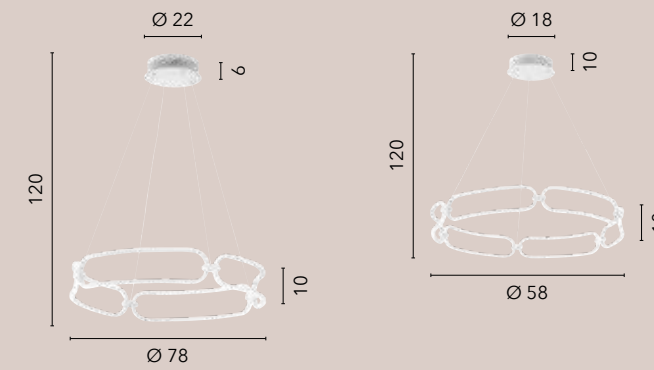

LED-INFINITY-S80

8031414868605

LED 61,5W
5530 lm
4000K

LED-INFINITY-S60

8031414869060

LED 49W
4400 lm
4000K