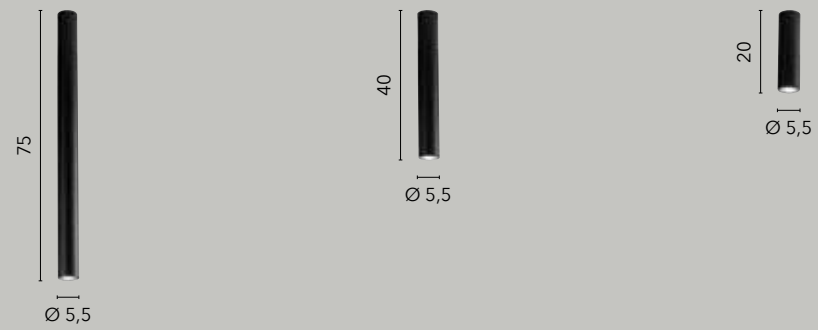

/ Suspensions and ceiling lamps with square and round metal structure available in chrome, white, matt black and corten, brush gold finish.

cavo
cable

struttura
structure

	I-FLUKE-S NERO 8031440362504	I-FLUKE-S30 NERO 8031414875603	I-FLUKE-S4 NERO 8031414885732
	I-FLUKE-S BCO 8031440362535	I-FLUKE-S30 BCO 8031414875597	I-FLUKE-S4 BCO 8031414885725
	I-FLUKE-S ORO 8031414885633	I-FLUKE-S30 ORO 8031414885619	I-FLUKE-S4 ORO 8031414885749
	I-FLUKE-S CR 8031440361774	I-FLUKE-S30 CR 8031414875610	1xGU10
	I-FLUKE-S BRO 8031414885626	I-FLUKE-S30 BRO 8031414885602	1xGU10