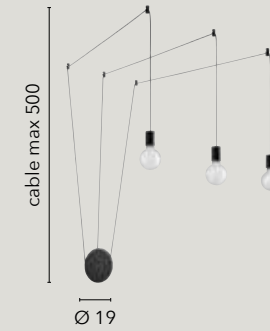

I-HABITAT-PL3 NER
8031414869633

3xE27

12 pcs INCL