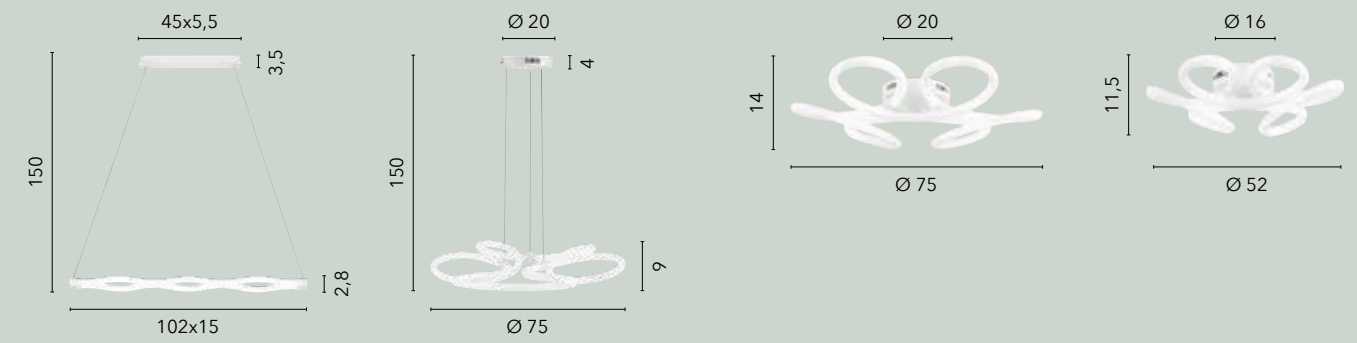

LED-HEAVEN-S102
8031414873500
LED 40W
5800 lm
4000K ◉

LED-HEAVEN-S72
8031414873494
LED 90W
13200 lm
4000K ◉

LED-HEAVEN-PL72
8031414873524
LED 90W
13200 lm
4000K ◉

LED-HEAVEN-PL50
8031414873517
LED 60W
8700 lm
4000K ◉

LED-HEAVEN-AP
8031414873463
LED 20W
2900 lm
4000K ◉

LED-HEAVEN-L
8031414873487
LED 20W
2900 lm
4000K ◉

LED-HEAVEN-PT
8031414873470
LED 30W
4400 lm
4000K ◉