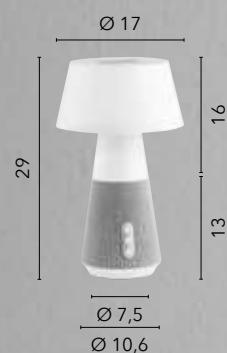

DECIBEL

/ Lampada ricaricabile con un'innovativa base speaker bluetooth. Dotata di comando touch per regolazione luminosità e sistema cambio colore temperatura.

/ Rechargeable lamp with an innovative bluetooth speaker base. Equipped with touch control for brightness adjustment and color change temperature system.

LEDT-DECIBEL-GREY
8031414884421

LED 4,5W
300 lm
3000K 4000K 5000K

SPEAKER
BLUETOOTH

Charging and speaker cable (150 cm) with adaptor DC5V 2A