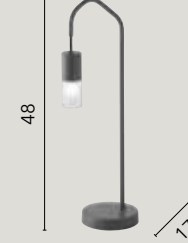

I-SPIDER-L
8031414869572
1xG9