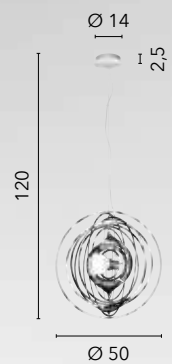

I-CLUB-S50 BCO
8031440362801

I-CLUB-S50 CR
8031440362818

1xE27

LOVER

/ Collezione dalle linee curve e sinuose in metallo flessibile rivestito in silicone nero o bianco.

/ Collection with curved and sinuous lines in flexible metal covered in black and white silicone.