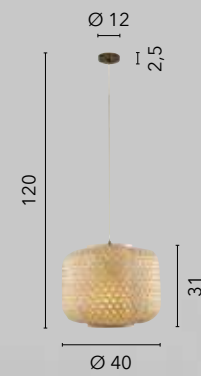

/ Collection made of natural bamboo with thermoplastic diffuser and ocher fabric cable.

I-ZEN-S-XXL
8031440311960
1xE27

I-ZEN-S-M
8031440311656
1xE27

I-ZEN-S-S
8031440311977
1xE27

I-ZEN-LUME
8031440311878
1xE27