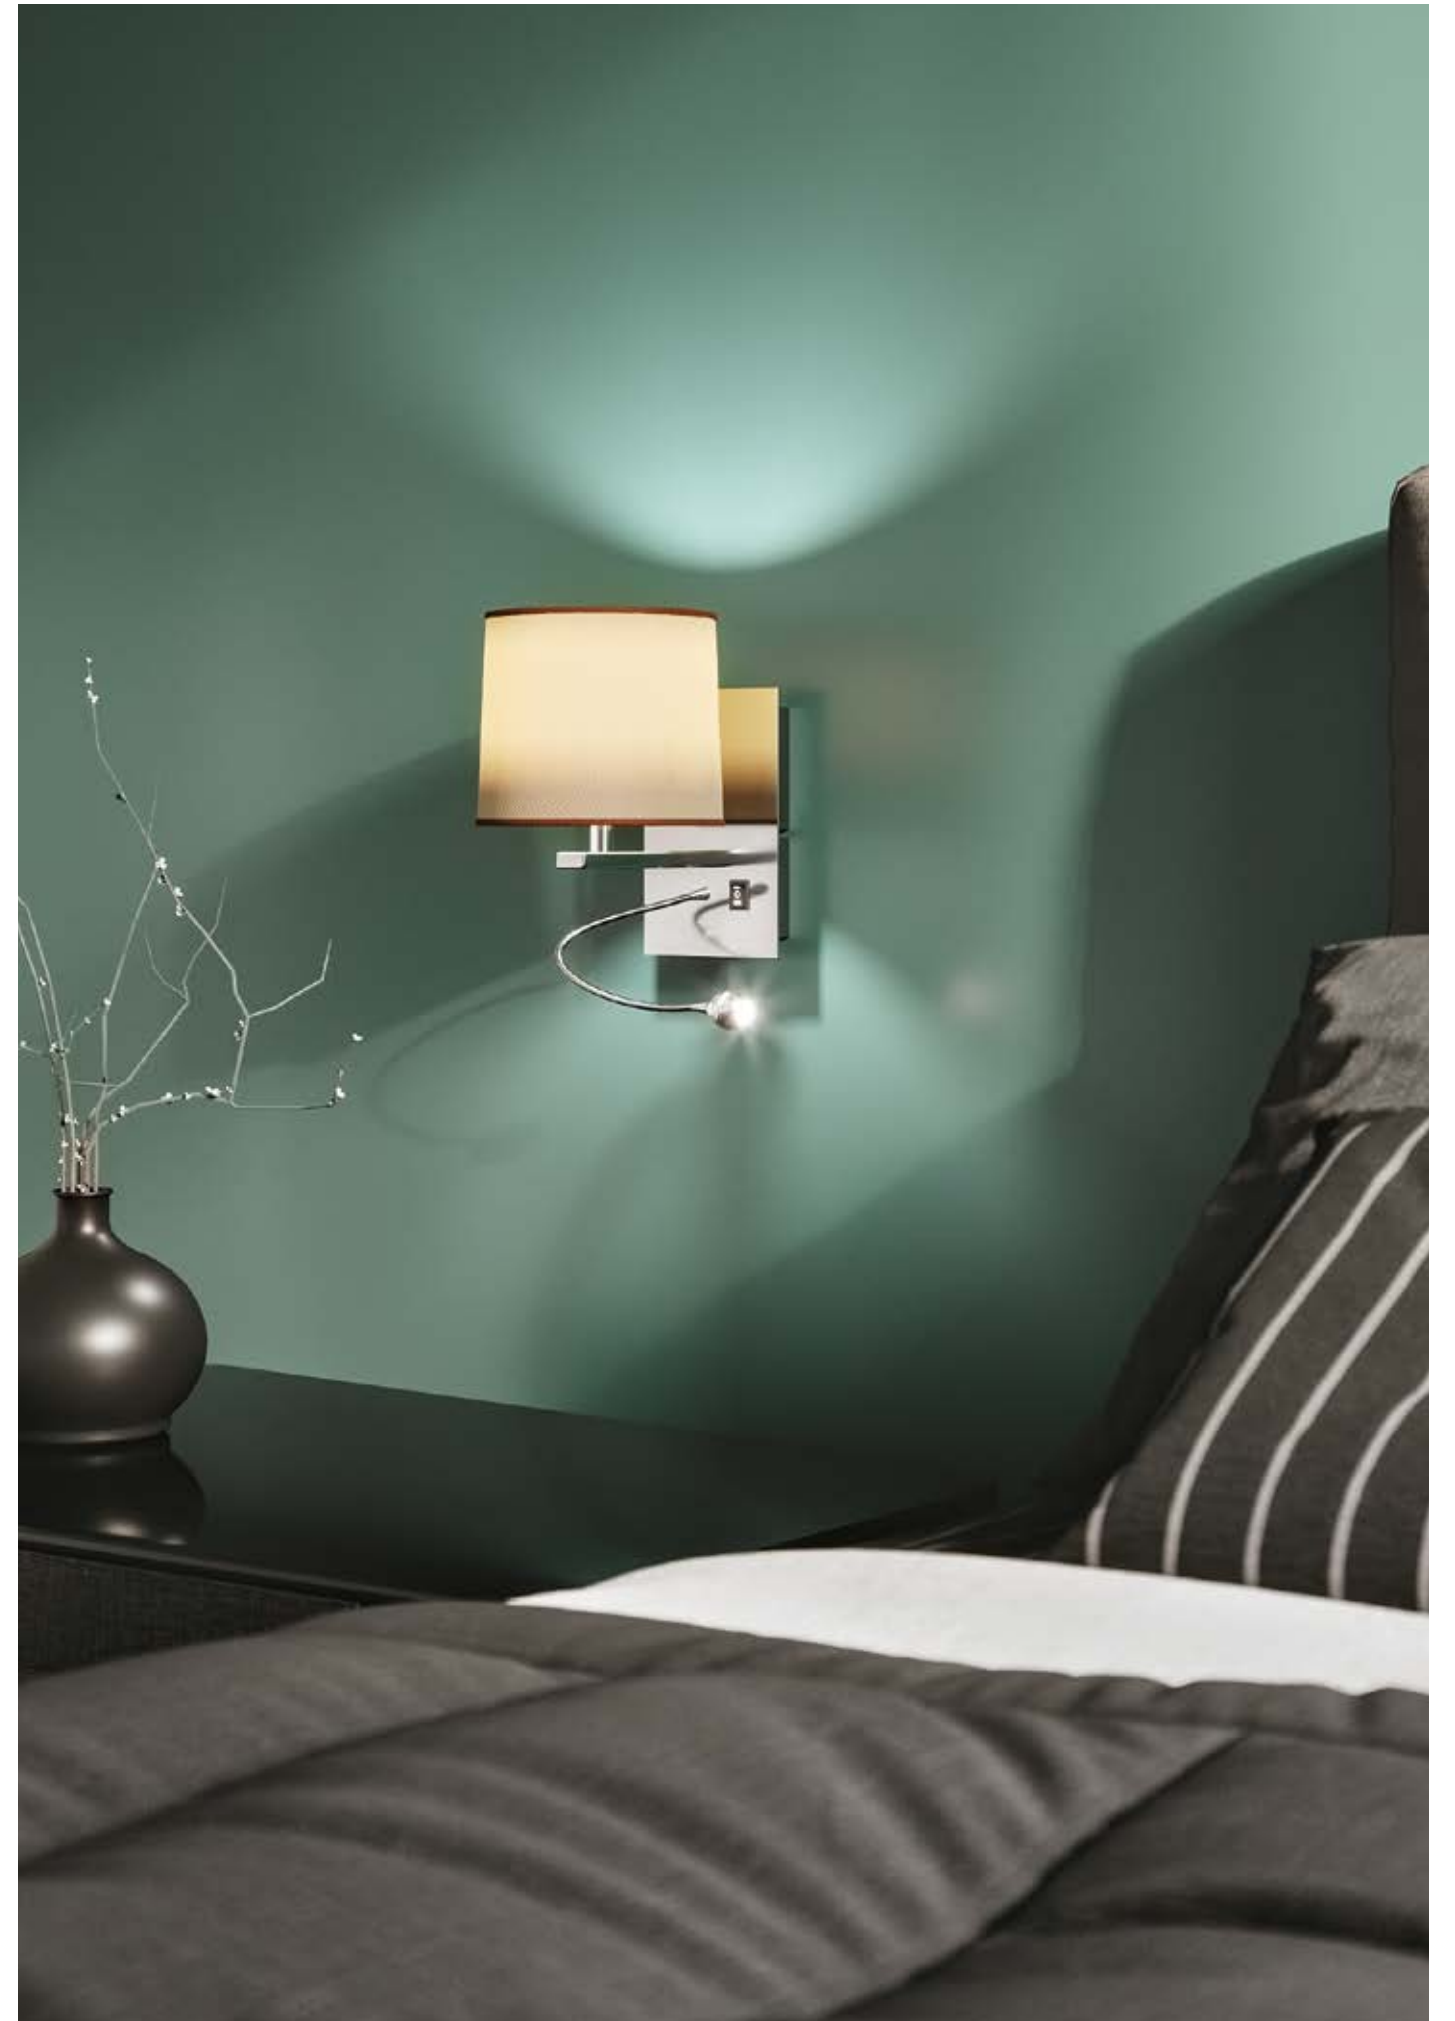

I-090111-5A
8031421131082

LED 3W
60 lm - 4500K
1xE14

I-090111-5F
8031440311557

LED 3W
60 lm - 4500K
1xE14

I-090111-5E
8031440051279

LED 3W
160 lm - 4500K
1xE14

DEFOE

/ Applique ad incasso con punto luce orientabile in alluminio con LED integrato. Disponibile nei colori bianco, nero, nichel ed oro satinato.
/ Recessed wall lamp with adjustable light point in aluminum with integrated LED. Available in white, black, nickel and satin gold.