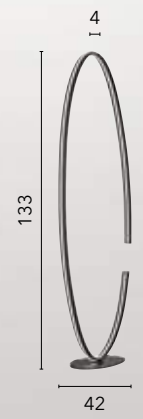

LED-CLARKE-PTC
8031414877737

LED 25W
3650 lm
3000K ●

LED-CLARKE-PT
8031414871537

LED 25W
3650 lm
4000K ●