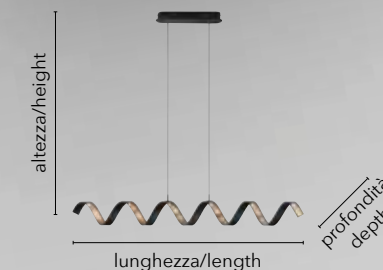

Quote in cm
Dimensions in cm

Codice prodotto e numero cod. EAN
Product code and EAN code number

LED-HELIX-S6C NER
8031414877645

LED-HELIX-S6C BCO
8031414877638

LED-HELIX-S6C NER
LED 30W - 1xE27
2520 Lm
3000K 4000K 6500K

3000K 4000K 6500K

LED o Lampadina / LED or Bulb
Lumen / Lumen

Temperatura col. K / K. colour temperature