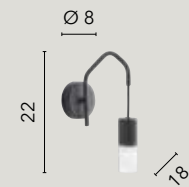

I-SPIDER-AP
8031414869565
1xG9