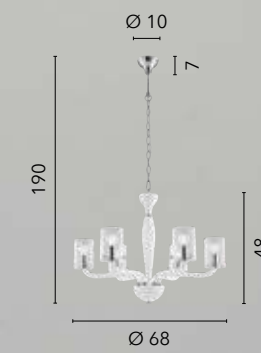

○ **I-AURORA-6 BCO**
8031440359627

⊘ **I-AURORA-6 TR**
8031440360012

6xE14