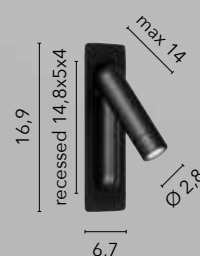

I-090111-5A
8031421131082

LED 3W
60 lm - 4500K
1xE14

I-090111-5F
8031440311557

LED 3W
60 lm - 4500K
1xE14

I-090111-5E
8031440051279

LED 3W
160 lm - 4500K
1xE14

DEFOE

/ Applique ad incasso con punto luce orientabile in alluminio con LED integrato. Disponibile nei colori bianco, nero, nichel ed oro satinato.
/ Recessed wall lamp with adjustable light point in aluminum with integrated LED. Available in white, black, nickel and satin gold.