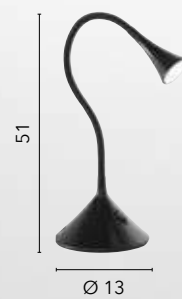

NEWTON

/ Lampada da lettura a LED in metallo rivestito da silicone, disponibile nera o bianca.

Pratica base per utilizzo come applique.

/ LED reading lamp in metal covered with silicone, available in black or white.

Practical base for use as a wall lamp.

● **LEDT-NEWTON-BLACK**
8031440358811

○ **LEDT-NEWTON-WHITE**
8031440358781

LED 3,2W
300 lm
4000K ○