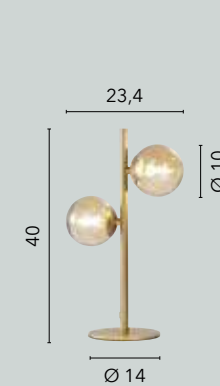

I-HONEY-S16
8031414891979
16xG9 LED
x2 attachment mounting

I-HONEY-PL8-NER
8031414888641

I-HONEY-PL8
8031414874675
8xG9 LED

I-HONEY-AP2-NER
8031414888672

I-HONEY-AP2
8031414874699
2xG9 LED

I-HONEY-L2-NER
8031414888658