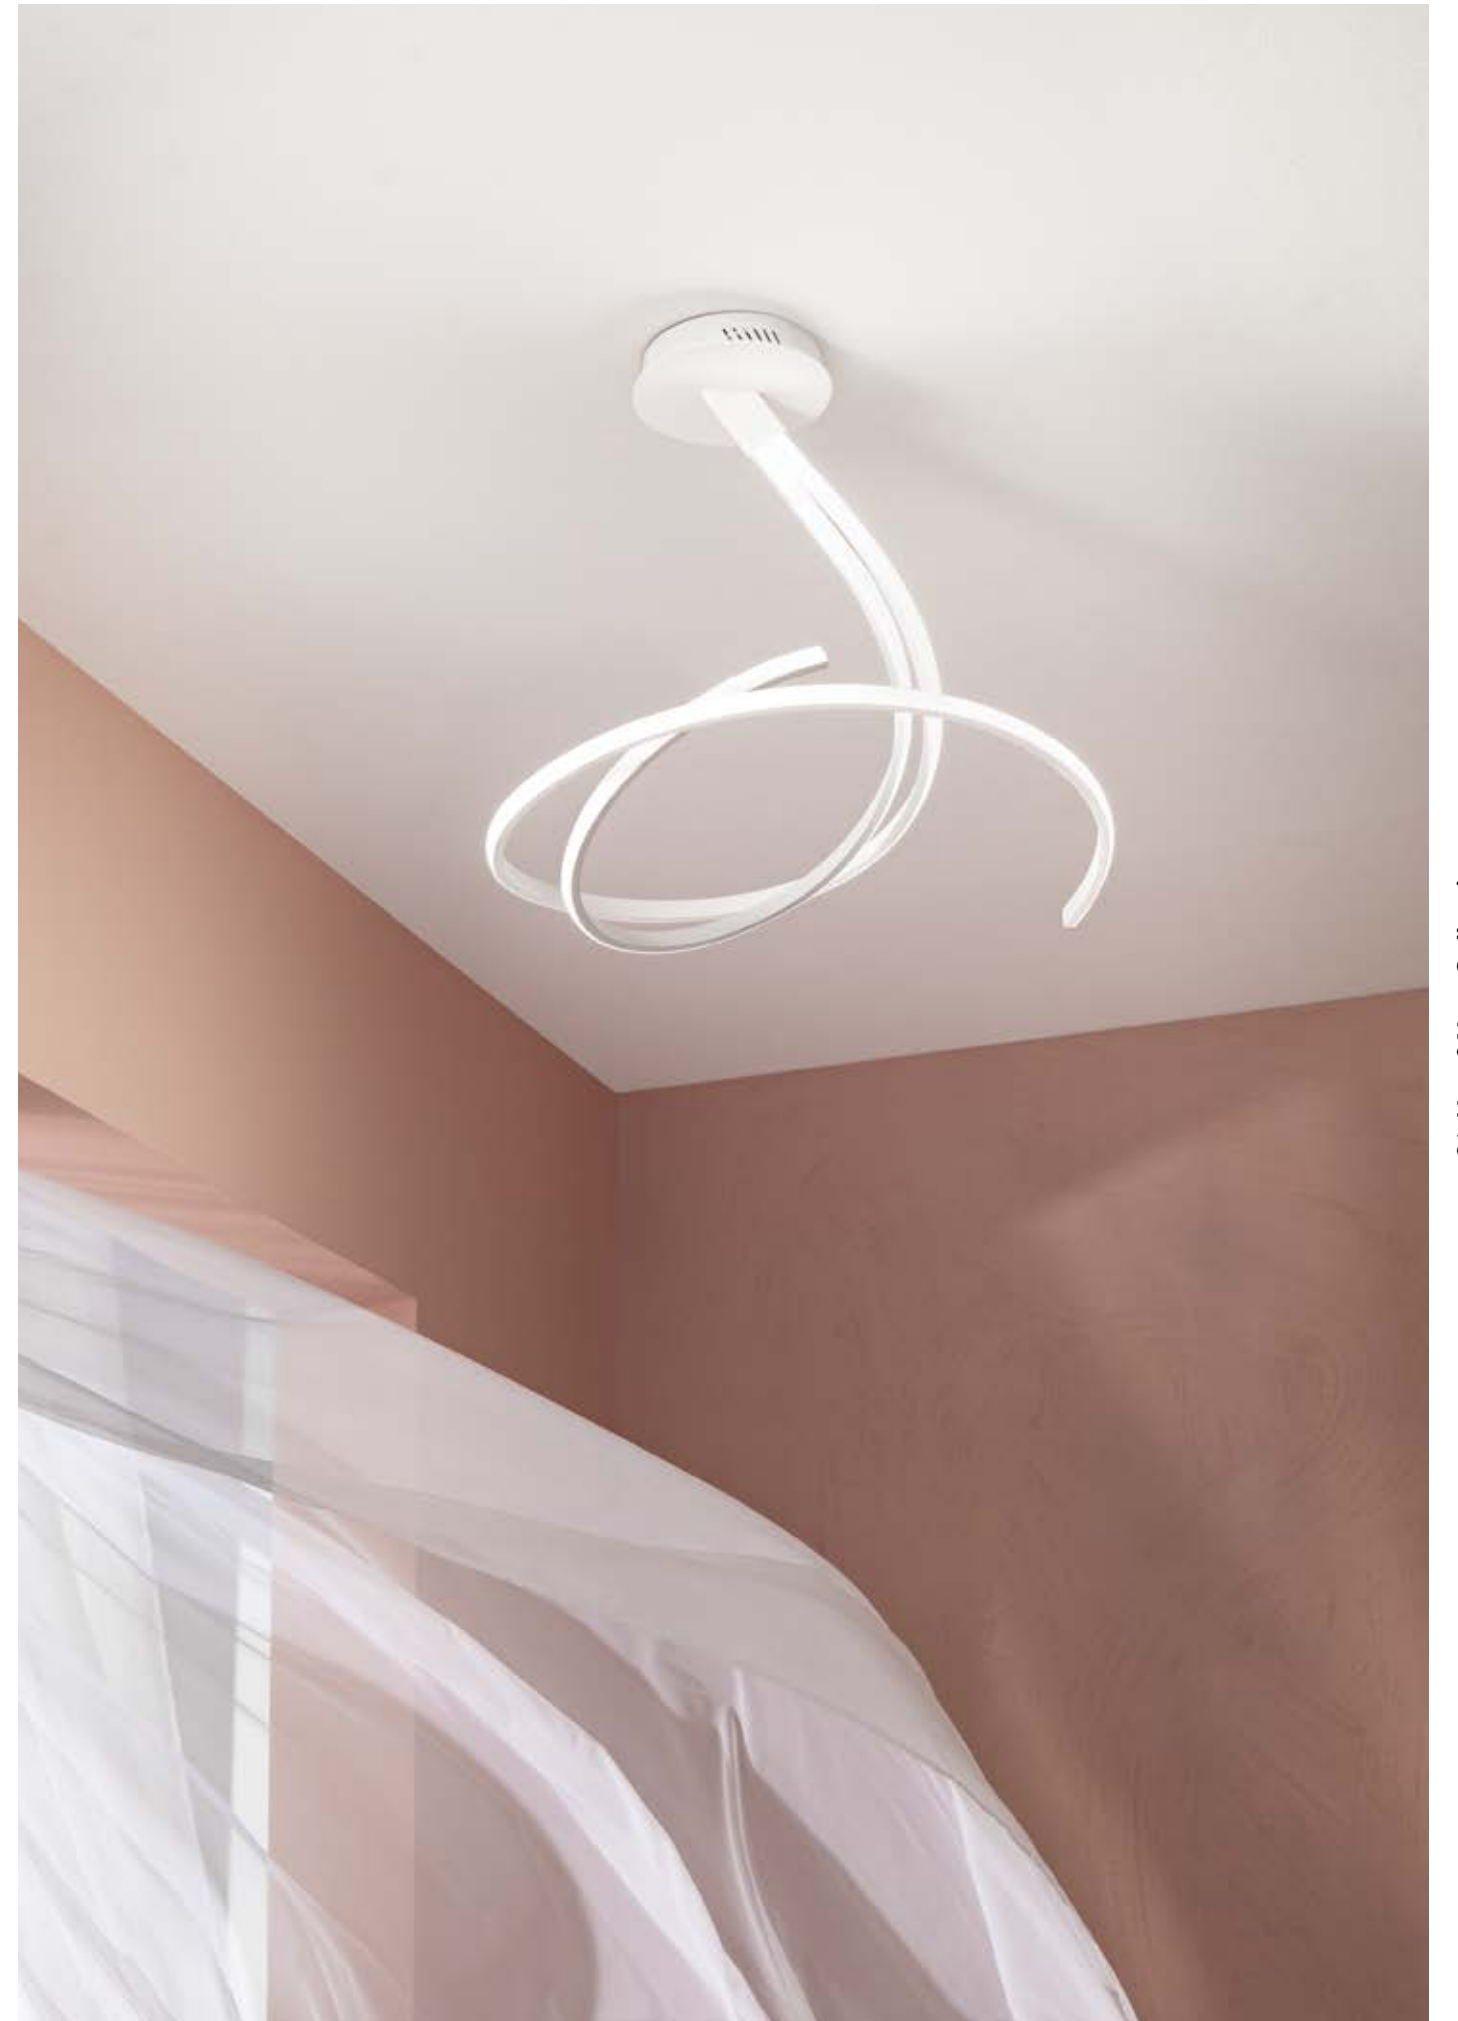

KINETIC

/ Collezione con struttura finemente lavorata in alluminio bianco, oro o nero goffrato con diffusore in silicone.

/ Collection with structure finely worked aluminum white, gold or black embossed with silicone diffuser.

LED-KINETIC-S-NER
8031414884971

LED-KINETIC-PL-NER
8031414884940

LED-KINETIC-S-BCO
8031414884964

LED-KINETIC-PL-BCO
8031414884933

LED-KINETIC-S-ORO
8031414884988

LED-KINETIC-PL-ORO
8031414884957

LED 40W
5100 lm
3000K 4000K 6500K ●●●

LED 40W
5440 lm
3000K 4000K 6500K ●●●