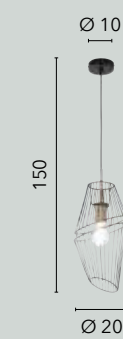

I-KIKO-S20
8031414890248
1x27