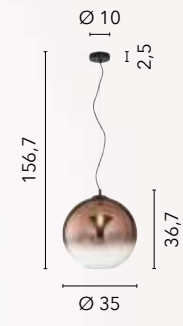

I-MARTE-S35 RM
8031414874538
1xE27