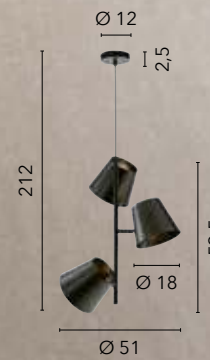

I-COLT-S3 GR 8031414875535	I-COLT-L1 GR 8031414875474	I-COLT-PT3 GR 8031414875511	I-COLT-PT1 GR 8031414875498
	I-COLT-S3 RU 8031414875542	I-COLT-L1 RU 8031414875481	I-COLT-PT3 RU 8031414875528	I-COLT-PT1 RU 8031414875504
	3xE27	1xE27	3xE27	1xE27