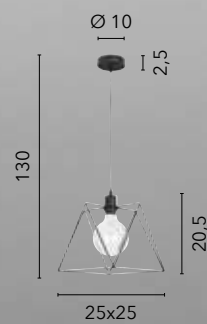

SANTANA

/ Sospensione in metallo
poligonale nero opaco.
/ Suspension in polygonal
metal black matte.

I-SANTANA-L-S1
8031440354356
1xE27

I-SANTANA-M-S1
8031440312899
1xE27