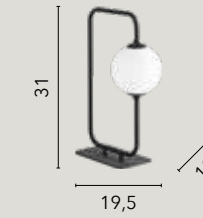

I-NEUTRON-L
8031414871711
1xG9 LED