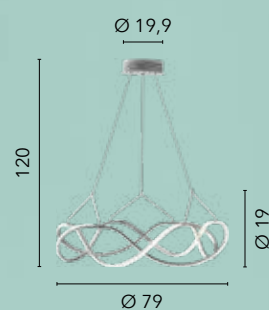

FLIGHT

/ Collezione con struttura dalle linee intrecciate in alluminio nichel spazzolato e diffusore in silicone.

/ Collection with structure with braided lines in brushed nickel aluminum and silicone diffuser.

LED-FLIGHT-S78
8031414869077

LED 45W
4050 lm
4000K ●

LED-FLIGHT-PL55
8031414869084

LED 28,8W
2590 lm
4000K ●