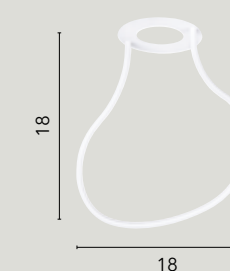

CP0000001
8031432191198

E27

Manico per pendel saliscendi bianco
Handle for white pendel ups and downs