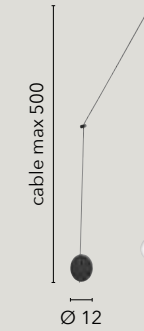

I-HABITAT-PL1 NER
8031414869640

I-HABITAT-PL1 BCO
8031414869619

1xE27

4 pcs INCL