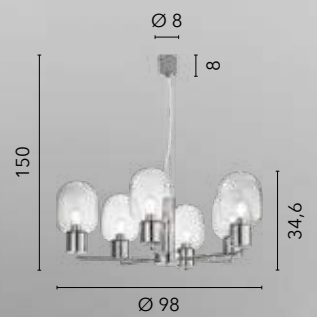

FELLINI CROMO

/ Collezione dalle proporzioni armoniche in metallo cromo con diffusore in vetro soffiato trasparente.

/ Collection with harmonious proportions in chrome metal with transparent blown glass diffusers.

I-FELLINI-S6
8031440364140
6xE27 LED