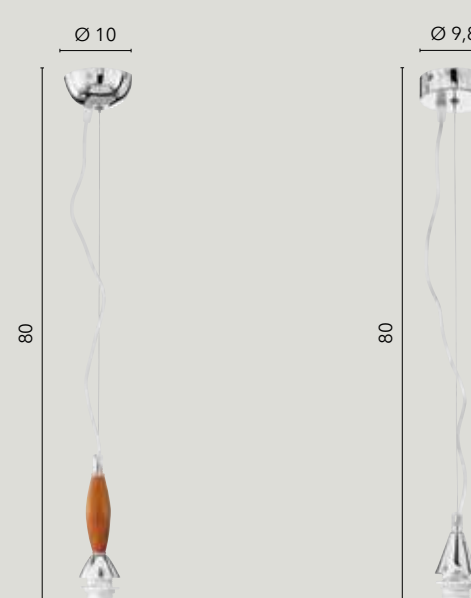

MT3202441
8031427591149

E27

Pendel ogiva legno filo acciaio
Wooden ogive pendel with steel wire

MT3201901
8031427581140

E27

Pendel cono cromo filo acciaio
Chrome pendel with steel wire

CP0000001
8031432191198

E27

Manico per pendel saliscendi bianco
Handle for white pendel ups and downs

CP0000002
8031434751215

E27

Manico per pendel saliscendi nero
Handle for black pendel ups and downs