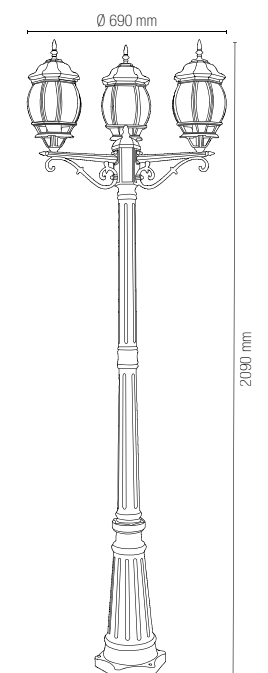

1 x E27 MAX 60W

colour ●
LANT-SANTIAGO/AP1B
8031430811173

1 x E27 MAX 60W

colour ●
LANT-SANTIAGO/S1
8031430841170

1 x E27 MAX 60W

1 x E27 MAX 60W

3 x E27 MAX 60W