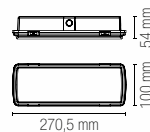

Accessori / Accessories

HELP-EXIT-KIT
8031414876327
Kit incasso cornice e molle /
Kit recessed with frame and spring

HELP-EXIT-FLAG
8031414877331
Kit bandiera incluso adesivi /
Emergency flag with stickers kit