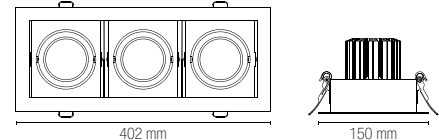

INC-APOLLO-3X20C 8031440360746	colour temp.	colour
lumen	6000 lm	
INC-APOLLO-3X20M 8031440360739	colour temp.	colour
lumen	6000 lm	

watt	3 × 20W
beam angle	40°
pf	-
	355 × 125 mm