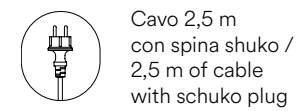

Accessori inclusi / Included accessories