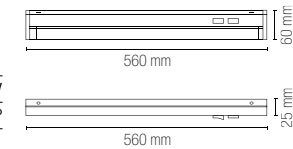

LEDBAR-MOVIE

8031440355100

lumen	800 lm	colour temp.	colour
watt	8W		
beam angle	120°