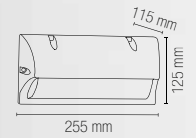

ATLANTA

Applique in alluminio finitura antracite con diffusore opale in policarbonato.

Aluminum wall lamp anthracite finish with PC opal diffuser.