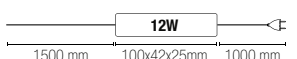

colour temp.	colour
LEDBAR-UNIX-45 ANG 8031414864607		
lumen	600 lm	
watt	8,64W	
beam angle	120°