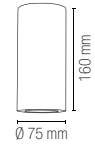

Lampadina non inclusa /
Light bulb not included