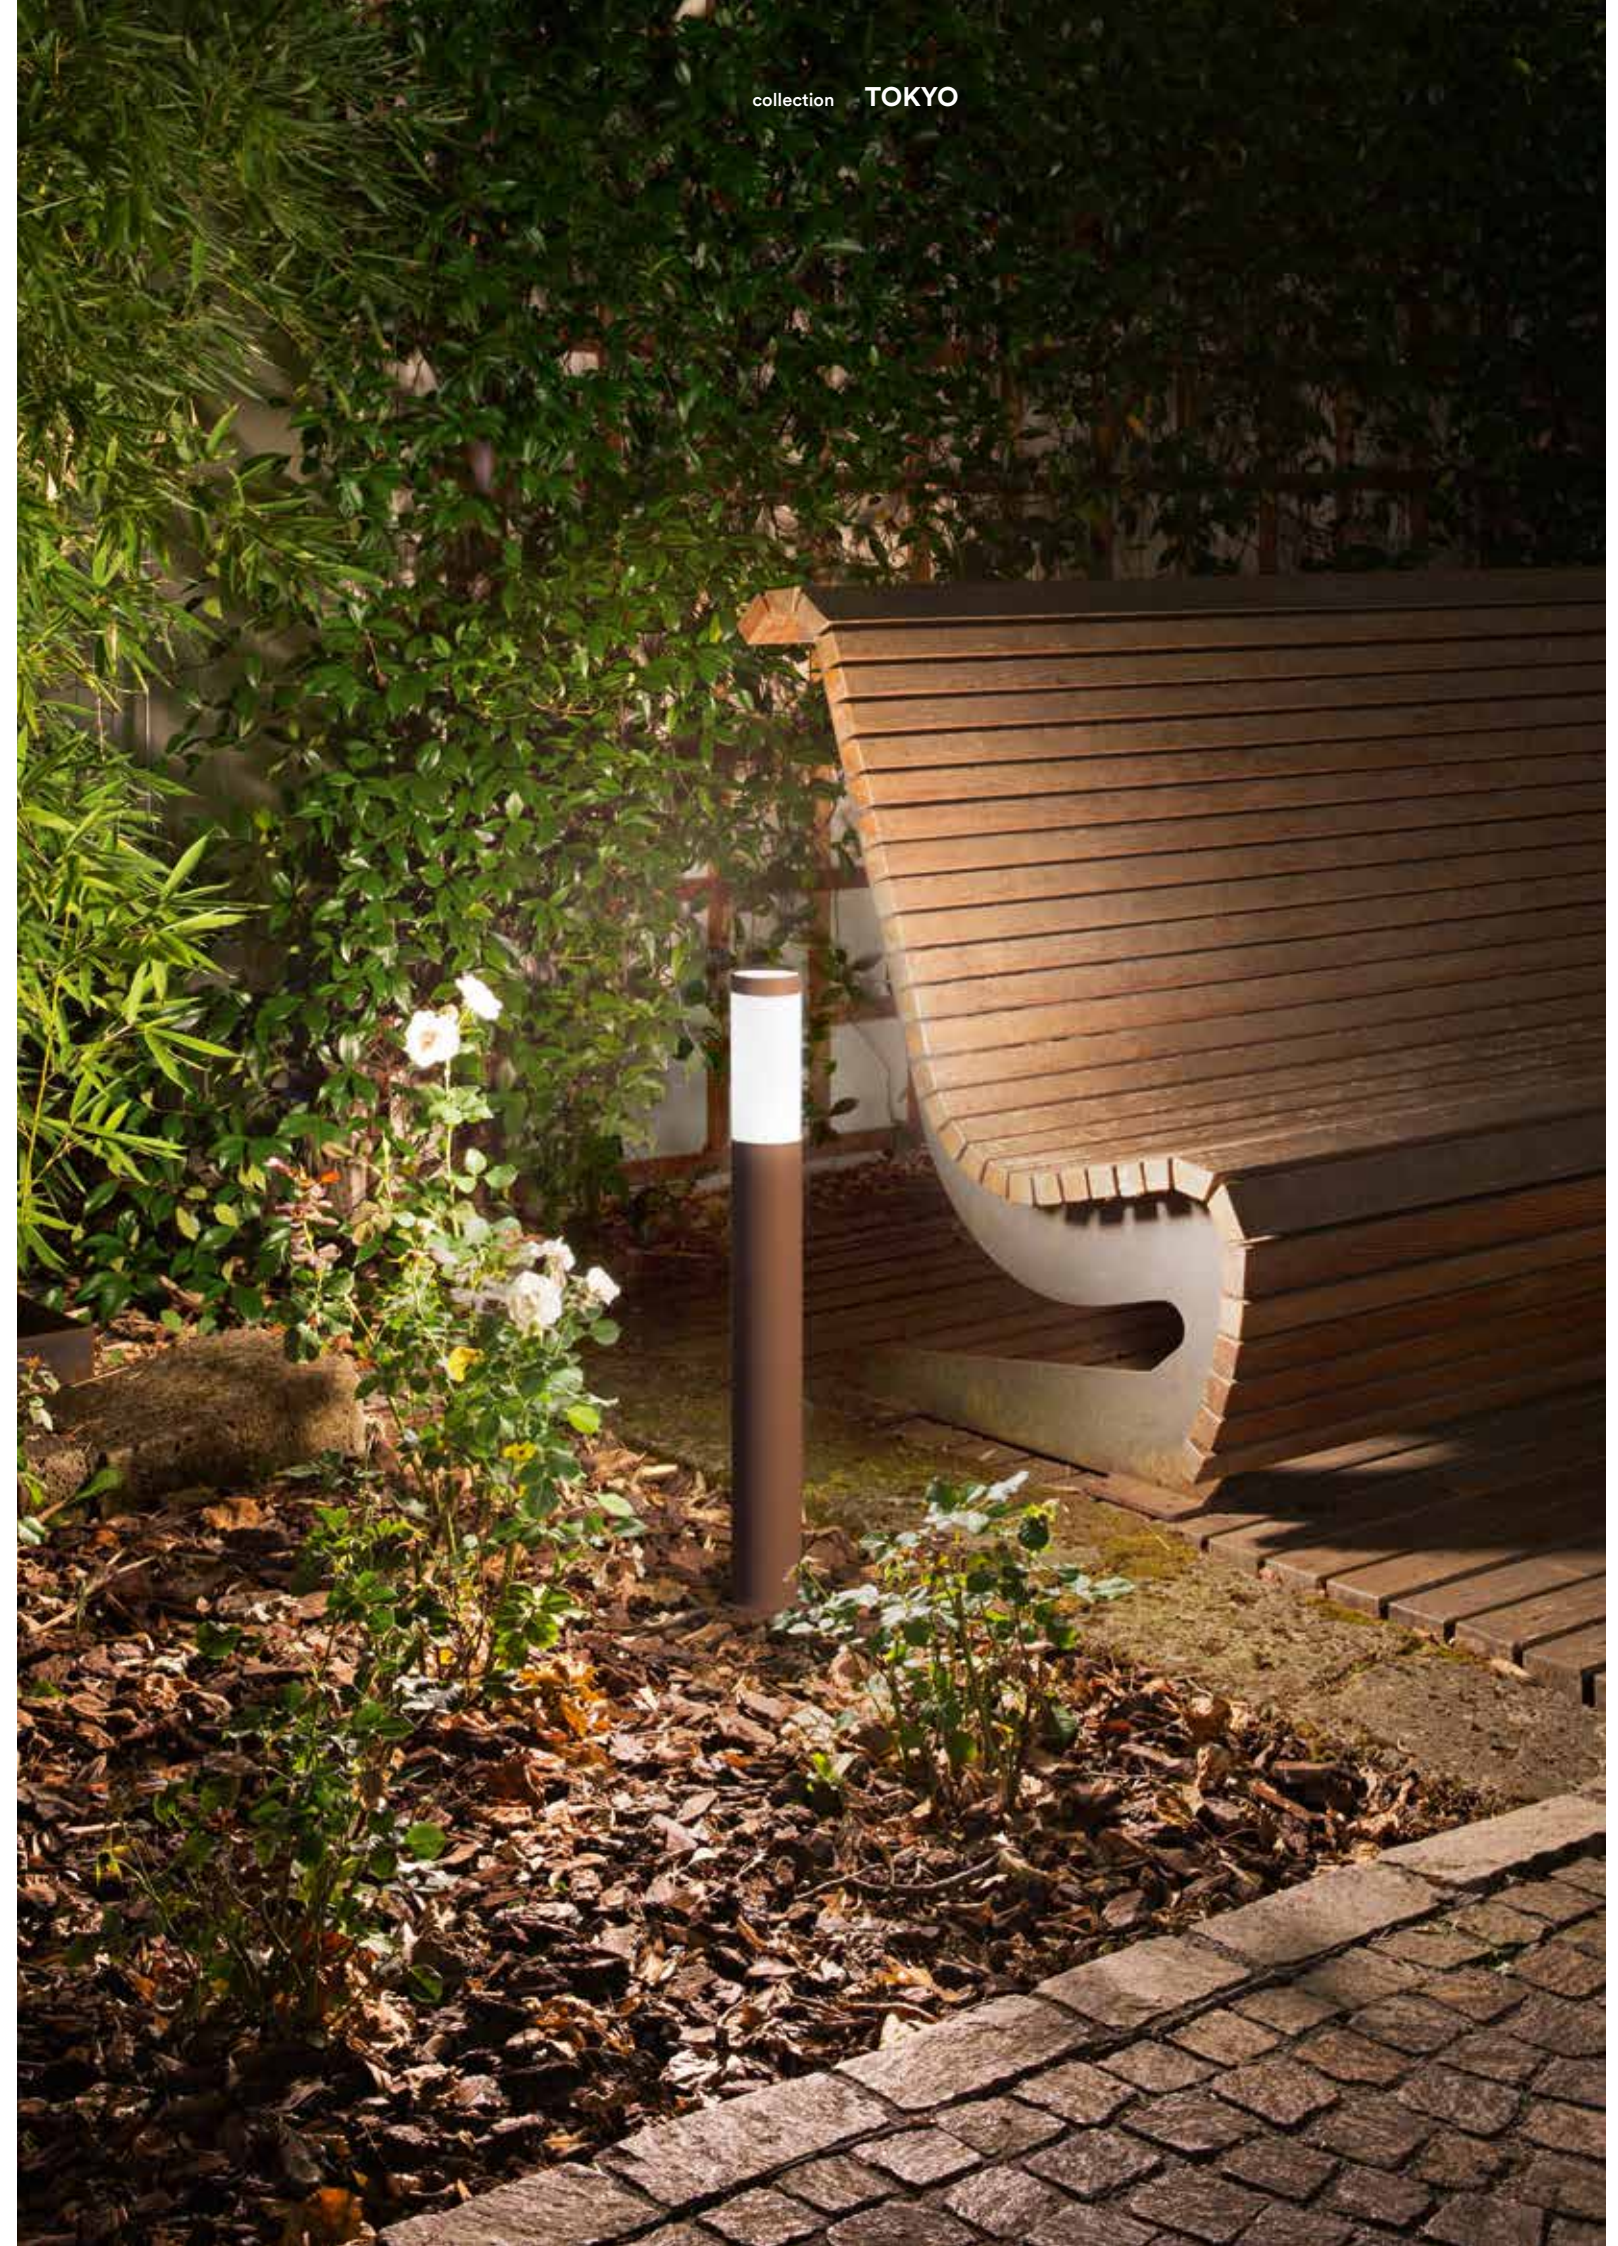

TOKYO

Collezione in acciaio inox con diffusore in policarbonato.
Finiture bianco, bronzo, nikel spazzolato e grigio antracite.
Stainless steel collection with polycarbonate diffuser.
White, bronze, brushed nickel and anthracite grey finishes.

collection TOKYO

In.tec light **OUTDOOR** APPLIQUE SCSPENSIONI E PALETTI CORRELATI / WALL SUSPENSION AND FLOOR LAMPS COMBINED