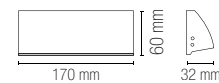

In.tec light **OUTDOOR** INCASSI E SEGNAPASSI / INGROUND AND WALK LIGHTS