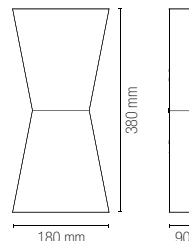

CLEPSYDRA

Applique a parete in gesso verniciabile.
Wall lamp in paintable gypsum.

technical information **CLEPSYDRA**

I-CLEPSYDRA-M-AP
8031414892822

2 x E14 MAX 20W

Lampadina non inclusa /
Light bulb not included

I-CLEPSYDRA-L-AP
8031414892839

2 x E14 MAX 20W

Lampadina non inclusa /
Light bulb not included