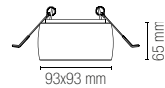

Portalampane incluso /
Lampholder included