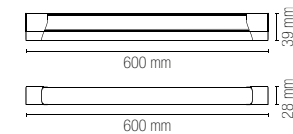

LEDBAR-T8-60

8031414875382

lumen 850 lm
watt 9W
beam angle 120°