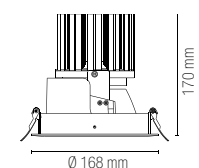

colour temp.	colour
INC-ELITE-1X45C 8031440363334 lumen		
	4500 lm	
INC-ELITE-1X45M 8031440363303 lumen		
	4500 lm	
watt	45W	
beam angle	40°	
pf	0.90	
	Ø 150 mm