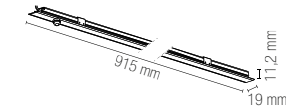

LINE

Barra incasso sottopensile con struttura in alluminio e sensore di movimento.

Built-in bar under wall unit with aluminum structure and motion sensor

indoor use

accommodation areas use

Materiale
struttura in alluminio,
diffusore in PC
riflettente

Colore
bianco

Temperatura colore
4000K

Interruttore
sensore di movimento

Driver
non incluso DC12V

Material
aluminum body
with PC
reflective diffuser

Colour
white

Colour temperature
4000K

Swich
motion sensor

Driver
not included DC12V

technical information **LINE**

LEDBAR-LINE-91
8031414874286
lumen 500 lm
watt 9,5W
beam angle 120°
905 × 16 x pr. 11 mm

colour temp. colour

LEDBAR-LINE-127
8031414874279
lumen 710 lm
watt 13,5W
beam angle 120°
1265 × 16 x pr. 11 mm

LEDBAR-LINE-199
8031414874309
lumen 1030 lm
watt 19,5W
beam angle 120°
1985 × 16 x pr. 11 mm

LEDBAR-LINE-223
8031414874293
lumen 1120 lm
watt 21W
beam angle 120°
2225 × 16 x pr. 11 mm

LED-DRIVER-LINE-33
8031414874262
Driver 33W 200-240V Dc12v 2.75A
Cavo 1m 2x0.75 mm con spina /
Driver 33W 200-240V Dc12v 2.75A
Cable 1m 2x0.75 mm with plug
140 × 47 × 25 mm
Driver con connettore multientrata max 3 barre MAX 33W /
Driver with multi connector max 3 bar MAX 33W

LED-DRIVER-LINE-54
8031414874255
Driver 54W 200-240V Dc12v 4.5A
Cavo 1m 2x0.75mm con spina /
Driver 54W 200-240V Dc12v 4.5A
Cable 1m 2x0.75mm with plug
152 × 59 × 32 mm
Driver con connettore multientrata max 3 barre MAX 54W /
Driver with multi connector max 3 bar MAX 54W

Accessori inclusi /
Included accessories

Sensore di movimento
regolabile /
Adjustable
motion sensor

staffe /
brackets