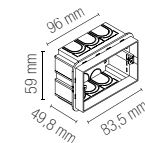

scatola derivazione 503
503 junction box
non inclusa / not included

INC-BOLT-506CCT
8031414881550
lumen

colour temp.	colour
650 lm	

watt **5W**
beam angle **120°**