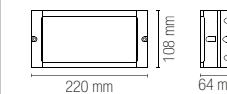

watt

10W

beam angle

↓ 120° + 120° ↑ + 180° →

LED-W-DUBAI-BRO

8031414888122

lumen

colour temp. | colour