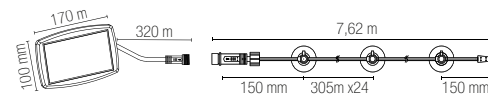

3.7V 2200mAh
Batteria ricaricabile non sostituibile / Rechargeable battery non replaceable