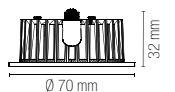

FUSION

Faretto da incasso in alluminio con finitura in nikel, bianco satinato o oro.

Recessed aluminum spotlight with nikel, satin white or gold finish.

technical information **FUSION**

Materiale
alluminio

Colore
bianco satinato
nikel
oro

Temperatura colore
4000K

Driver
integrato

Material
aluminum

Colour
white
nikel
gold

Colour temperature
4000K

Driver
built-in

1 pz / 1 pcs

	colour temp.	colour
INC-FUSION-5W BCO 8031440361736	4000K	white
INC-FUSION-5W NIK 8031440361705	4000K	nikel
INC-FUSION-5W ORO 8031440361712	4000K	gold

watt 5W
beam angle 120°
Ø 60 mm

Kit 3 pz / Kit 3 pcs

	colour temp.	colour
INC-FUSION-3X5W BCO 8031440353335	3 x 4000K	white
INC-FUSION-3X5W NIK 8031440353342	3 x 4000K	nikel
INC-FUSION-3X5W ORO 8031440353359	3 x 4000K	gold

watt 3 x 5W
beam angle 120°
Ø 60 mm

Fotometria del prodotto / Photometric curve

Le curve fotometriche rappresentano il singolo modulo LED per ogni elemento / Above photometric curve represent the single module of each element