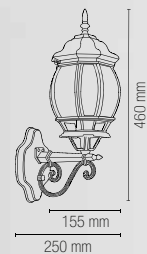

colour ●
LANT-SANTIAGO/AP1A
8031430801174

1 x E27 MAX 60W

colour ●
LANT-SANTIAGO/AP1B
8031430811173