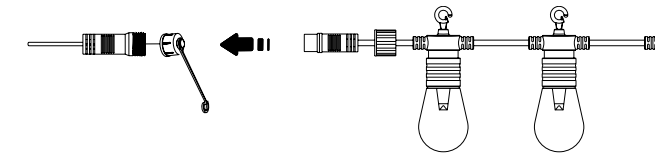

END-TO-END
easy connection / max 1000W