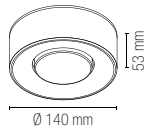

I-ATHEN-R2
8031414892679
2 x GX53 MAX 9W