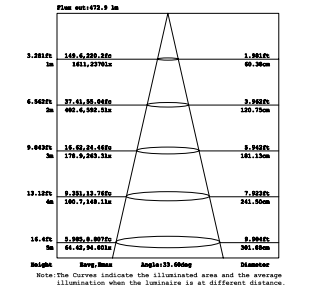

LED-RAYS-36P
8031440355445
lumen

watt **30 × 1W**
beam angle **45°**

colour temp. **RGB**