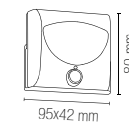

LED-VISTA-AP
8031439991272

lumen 20 lm

watt 3 × 0,075W