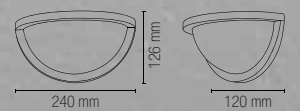

LED-W-DETROIT-AP

8031414862290

lumen

colour temp.	colour
700 lm	

watt	10W
beam angle	120°