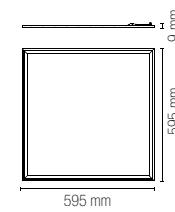

PANEL UGR

Pannello LED UGR<19.
LED panel UGR<19.

- **Materiale**
  alluminio,
  diffusore in acrilico
- **Colore**
  bianco
- **Temperatura colore**
  4000K
- **Driver**
  incluso
- **Material**
  aluminum,
  acrylic diffuser
- **Colour**
  white
- **Colour temperature**
  4000K
- **Driver**
  included

LED-PANEL-60X60-UGR
8031440357524
lumen

colour temp. | colour
4650 lm

watt 40W
beam angle 120°
pf 0.90
590 × 590 mm

LED-PANEL-30X120-UGR
8031414878444
lumen

colour temp. | colour
3200 lm

watt 40W
beam angle 120°
pf 0.90
290 × 1190 mm

Fotometria del prodotto /
Photometric curve

PANEL IP65

Pannello LED UGR<19 e IP65.
LED panel UGR<19 and IP65.

- **Materiale**
  alluminio,
  diffusore in PMMA
- **Colore**
  bianco
- **Temperatura colore**
  4000K
- **Driver**
  incluso
- **Material**
  aluminum,
  PMMA diffuser
- **Colour**
  white
- **Colour temperature**
  4000K
- **Driver**
  included

LED-PANEL-60X60-IP65
8031414876303
lumen

colour temp. | colour
3240 Lm

watt 36W
beam angle 120°
pf 0.90
590 × 590 mm

Fotometria del prodotto /
Photometric curve