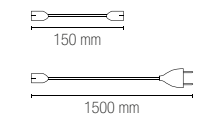

LEDBAR-MOVIE-S

8031414866427

lumen	425 lm	colour temp.	colour
watt	5W		
beam angle	120°