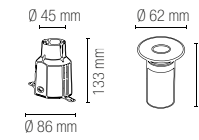

Material
316 stainless steel

Colour temperature
RGB full color

Driver
DC 24V
not included

Life time and on/off
50.000h
>25.000 on/off

LED-TREVIS-R7
8031414869022
lumen

watt **3W**
beam angle **25°**

colour temp. | colour | recessed box