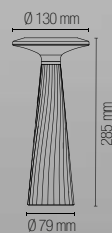

LED-BRIO-BCO
8031414889594
lumen

colour temp.	colour
200 lm	

LED-BRIO-NER
8031414889587
lumen

200 lm	

watt

3,5W

Accessori inclusi /
Included accessories

USB
Cavo per ricarica /
Charging cable

DC3.7V 1200 mAh
Batteria ricaricabile
non sostituibile /
Rechargeable battery
non replaceable