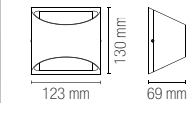

colour temp.	colour
LED-W-VEYRON NERO 8031440361095	☐ ☐ ☒	☐ ☐ ☐
lumen	840 lm	

watt	2 x 3,5W
beam angle	↓ 120° + 120° ↑