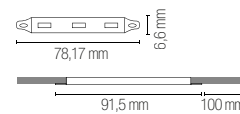

light source SMD 5050
watt/m 20 x 0,96W
beam angle 120°

STRIP

Strip LED comando touch con attacco USB.
LED strip light with switch touch control and USB connection.

Materiale
kapton con
rivestimento in silicone