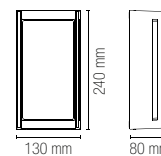

LED-W-COMPACT

8031414867110

lumen

colour temp.	colour
2260 lm	

watt	18W
beam angle	120°