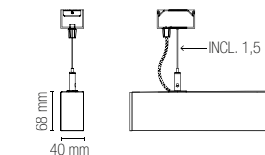

**Accessorio incluso /
Included accessory**

Kit cavi e fissaggio
a plafoniera /
Metal bracket and
steel hanging wire