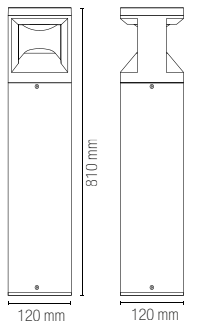

colour temp.	colour
LED-WAMI-P80-ANT 8031414890040		
lumen	1530 lm	
LED-WAMI-P80-BRO 8031414890071		
lumen	1530 lm	
watt	12W	
beam angle	120°