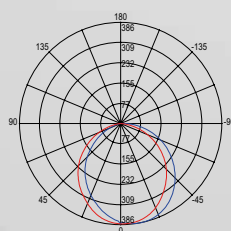

LED-SPRINT-R5-24V

RUNNER

Segnapassi incasso a pavimento o parete con cavo easy connection integrato.

Inground and wall recessed light with built-in easy domotic cable.