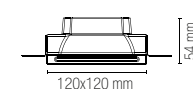

VULKAN

Incasso in gesso verniciabili con cilindri intercambiabili e finiture bianco, nero e oro satinato.

Gypsum down light paintable with interchangeable cylinders and in white, black and satin gold finishes.

Modular system:
INC-VULKAN-BASE
+ INC-VULKAN

Staffa regolabile /
Adjustable bracket

Portalampada incluso /
Lampholder included

Lampadina non inclusa /
Light bulb not included

INC-VULKAN-BASE
8031414883707

1 x GU10 MAX 35W
170 x 170 mm

INC-VULKAN-BCO
8031414883714

INC-VULKAN-NER
8031414883721

INC-VULKAN-ORO
8031414883738
1 x GU10 MAX 35W

colour

ENTITY

Incasso in gesso verniciabile con ghiera intercambiabili in finiture bianco, oro e cromo.

Gypsum down light paintable with interchangeable cylinders white, black and satin gold finishes.

Modular system:
INC-ENTITY-Q
+ ENTITY-RING

Staffa regolabile /
Adjustable bracket

Portalampada incluso /
Lampholder included

Lampadina non inclusa /
Light bulb not included

INC-ENTITY-Q
8031414883790

1 x GU10 MAX 35W
125 x 125 mm

ENTITY-RING-CR
8031414883813

ENTITY-RING-NER
8031414883820

ENTITY-RING-ORO
8031414883806
1 x GU10 MAX 35W

colour