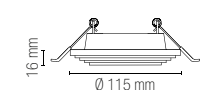

Portalampe incluso /
Lampholder included