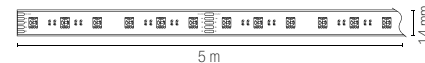

Materiale
kapton con
rivestimento
in silicone

Materiale
kapton
with silicone
cover

Temperatura colore
RGB + 4000K

Temperatura colore
RGB + 4000K

Driver
DC24V
tensione costante
non incluso

Driver
DC24V
constant voltage
not included

Durata e on/off
50.000h
>25.000 on/off

Life time and on/off
50.000h
>25.000 on/off