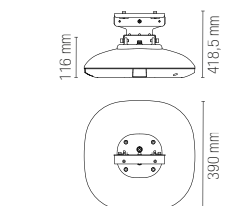

colour temp.	colour
LED-POLIS-S50 8031414879472 lumen	●	●
	7000 lm	
watt	50W	
beam angle	155° x 75°	
pf	0.90