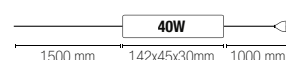

colour temp.	colour
LEDBAR-UNIX-180 8031414865154		
lumen	2350 lm	
watt	34,56W	
beam angle	120°