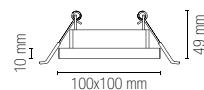

Portalampe incluso /
Lampholder included