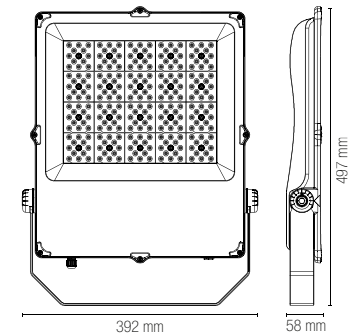

LED-GIOVE-300

8031414876372
lumen

colour temp.	beam angle	colour
6000K	150° x 80°	Black

watt	300W
pf	0.90