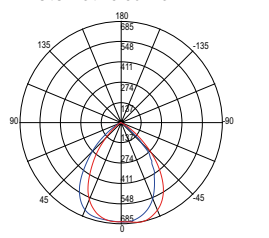

LED-STARLIGHT 0,2W

Accessori inclusi / Included accessories

Ghiera bianca intercambiabile /
White changeable ring

Ghiera silver intercambiabile /
Silver changeable ring

3 Scatole connessione per 10 teste
12V DC 1A incl. cavo 1m. /
3 Boxes connection for 10 pcs
12V DC 1A with 1m. cable

1 Connettore con singola entrata 3
uscite per kit cielo stellato
12V DC 1A incl. cavo 1m. /
1 Connector one input three output
for starlight
12V DC 1A with 1m. cable

1 Driver 12V DC 100mA
6W incl. Cavo 1m. /
1 Driver 12V DC 100mA
6W incl. 1m. cable

Fotometria del prodotto /
Photometric curve