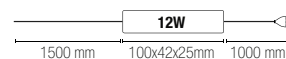

colour temp.	colour
LEDBAR-UNIX-60 8031414864621		
lumen	800 lm	
watt	11,52W	
beam angle	120°