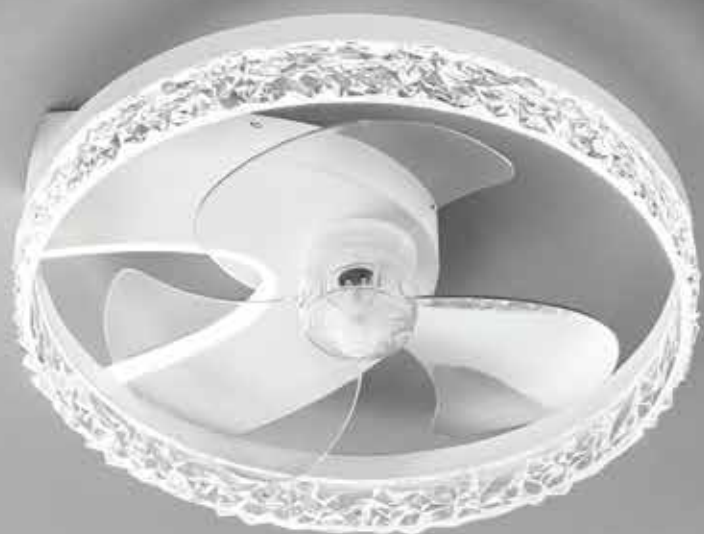

Plafoniera con ventilatore.
Ceiling lamp with fan.