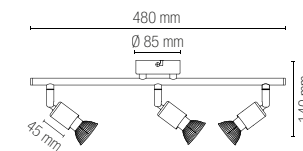

colour

SPOT-COOPER-4
8031440360944

4 x GU10 5W LED