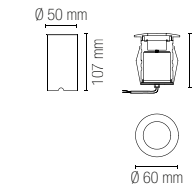

LED-IRIDE-R6
8031414868971
lumen

colour temp. | colour | recessed box

watt 3 x 1W
driver DC12/24V
beam angle 15°