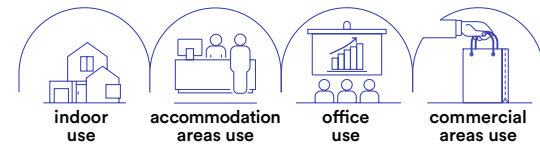

INC-ORIONE Q6
watt 7W
beam angle 87°
Ø 75 mm

FUSION

Faretto da incasso in alluminio con finitura in nikel, bianco satinato o oro.

Recessed aluminum spotlight with nikel, satin white or gold finish.

technical information **FUSION**