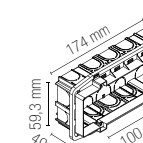

scatola derivazione 506L
506L junction box
non inclusa / not included