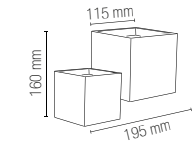

I-RUBIK-AP
8031440362146
1 x G9 MAX 25W

colour

Lampadina non inclusa /
Light bulb not included