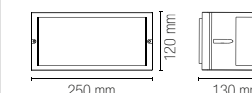

AUSTIN

Applique in alluminio bianco, silver, nero o bronzo con diffusore in policarbonato.
Aluminum wall lamp white, silver, black or bronze PC diffuser.

technical information **AUSTIN**

I-AUSTIN-AP BCO
8031440362122

1 x E27 MAX 42W

colour

Lampadina non inclusa /
Light bulb not included

I-AUSTIN-AP SIL
8031414862429

1 x E27 MAX 42W

colour

Lampadina non inclusa /
Light bulb not included

I-AUSTIN-AP NER
8031440362139

1 x E27 MAX 42W

colour

Lampadina non inclusa /
Light bulb not included

I-AUSTIN-AP BRO
8031440362108

1 x E27 MAX 42W

colour

Lampadina non inclusa /
Light bulb not included