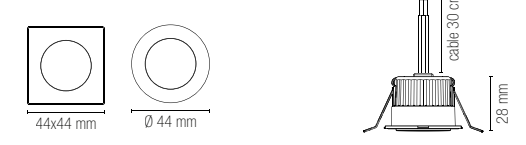

INC-DAMA-QR44

- Accessori inclusi / Included accessories**
- Cavo 30 cm / 30 cm cable
 - Ghiere intercambiabili / Interchangeable ring

	colour temp.	colour
INC-DAMA-QR44-BCO 8031414881581	300 lm	
INC-DAMA-QR44-NER 8031414881598	300 lm	
watt	LED 3W	
beam angle	100°	
	Ø 35 mm	