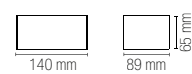

colour temp.	colour
LED-W-TWIN-S BCO 8031414863976 lumen	1500 lm	
LED-W-TWIN-S ANT 8031414863709 lumen	1500 lm	
LED-W-TWIN-S NIK 8031414863983 lumen	1560 lm	
watt	12W	
beam angle	↓ 90° + 90° ↑