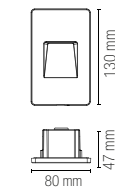

- **INC-STRATOS-504W** 8031414888269
- **INC-STRATOS-504S** 8031414888252
- **INC-STRATOS-504B** 8031414888238
- **INC-STRATOS-504C** 8031414888245

scatola derivazione 503
503 junction box
non inclusa / not included