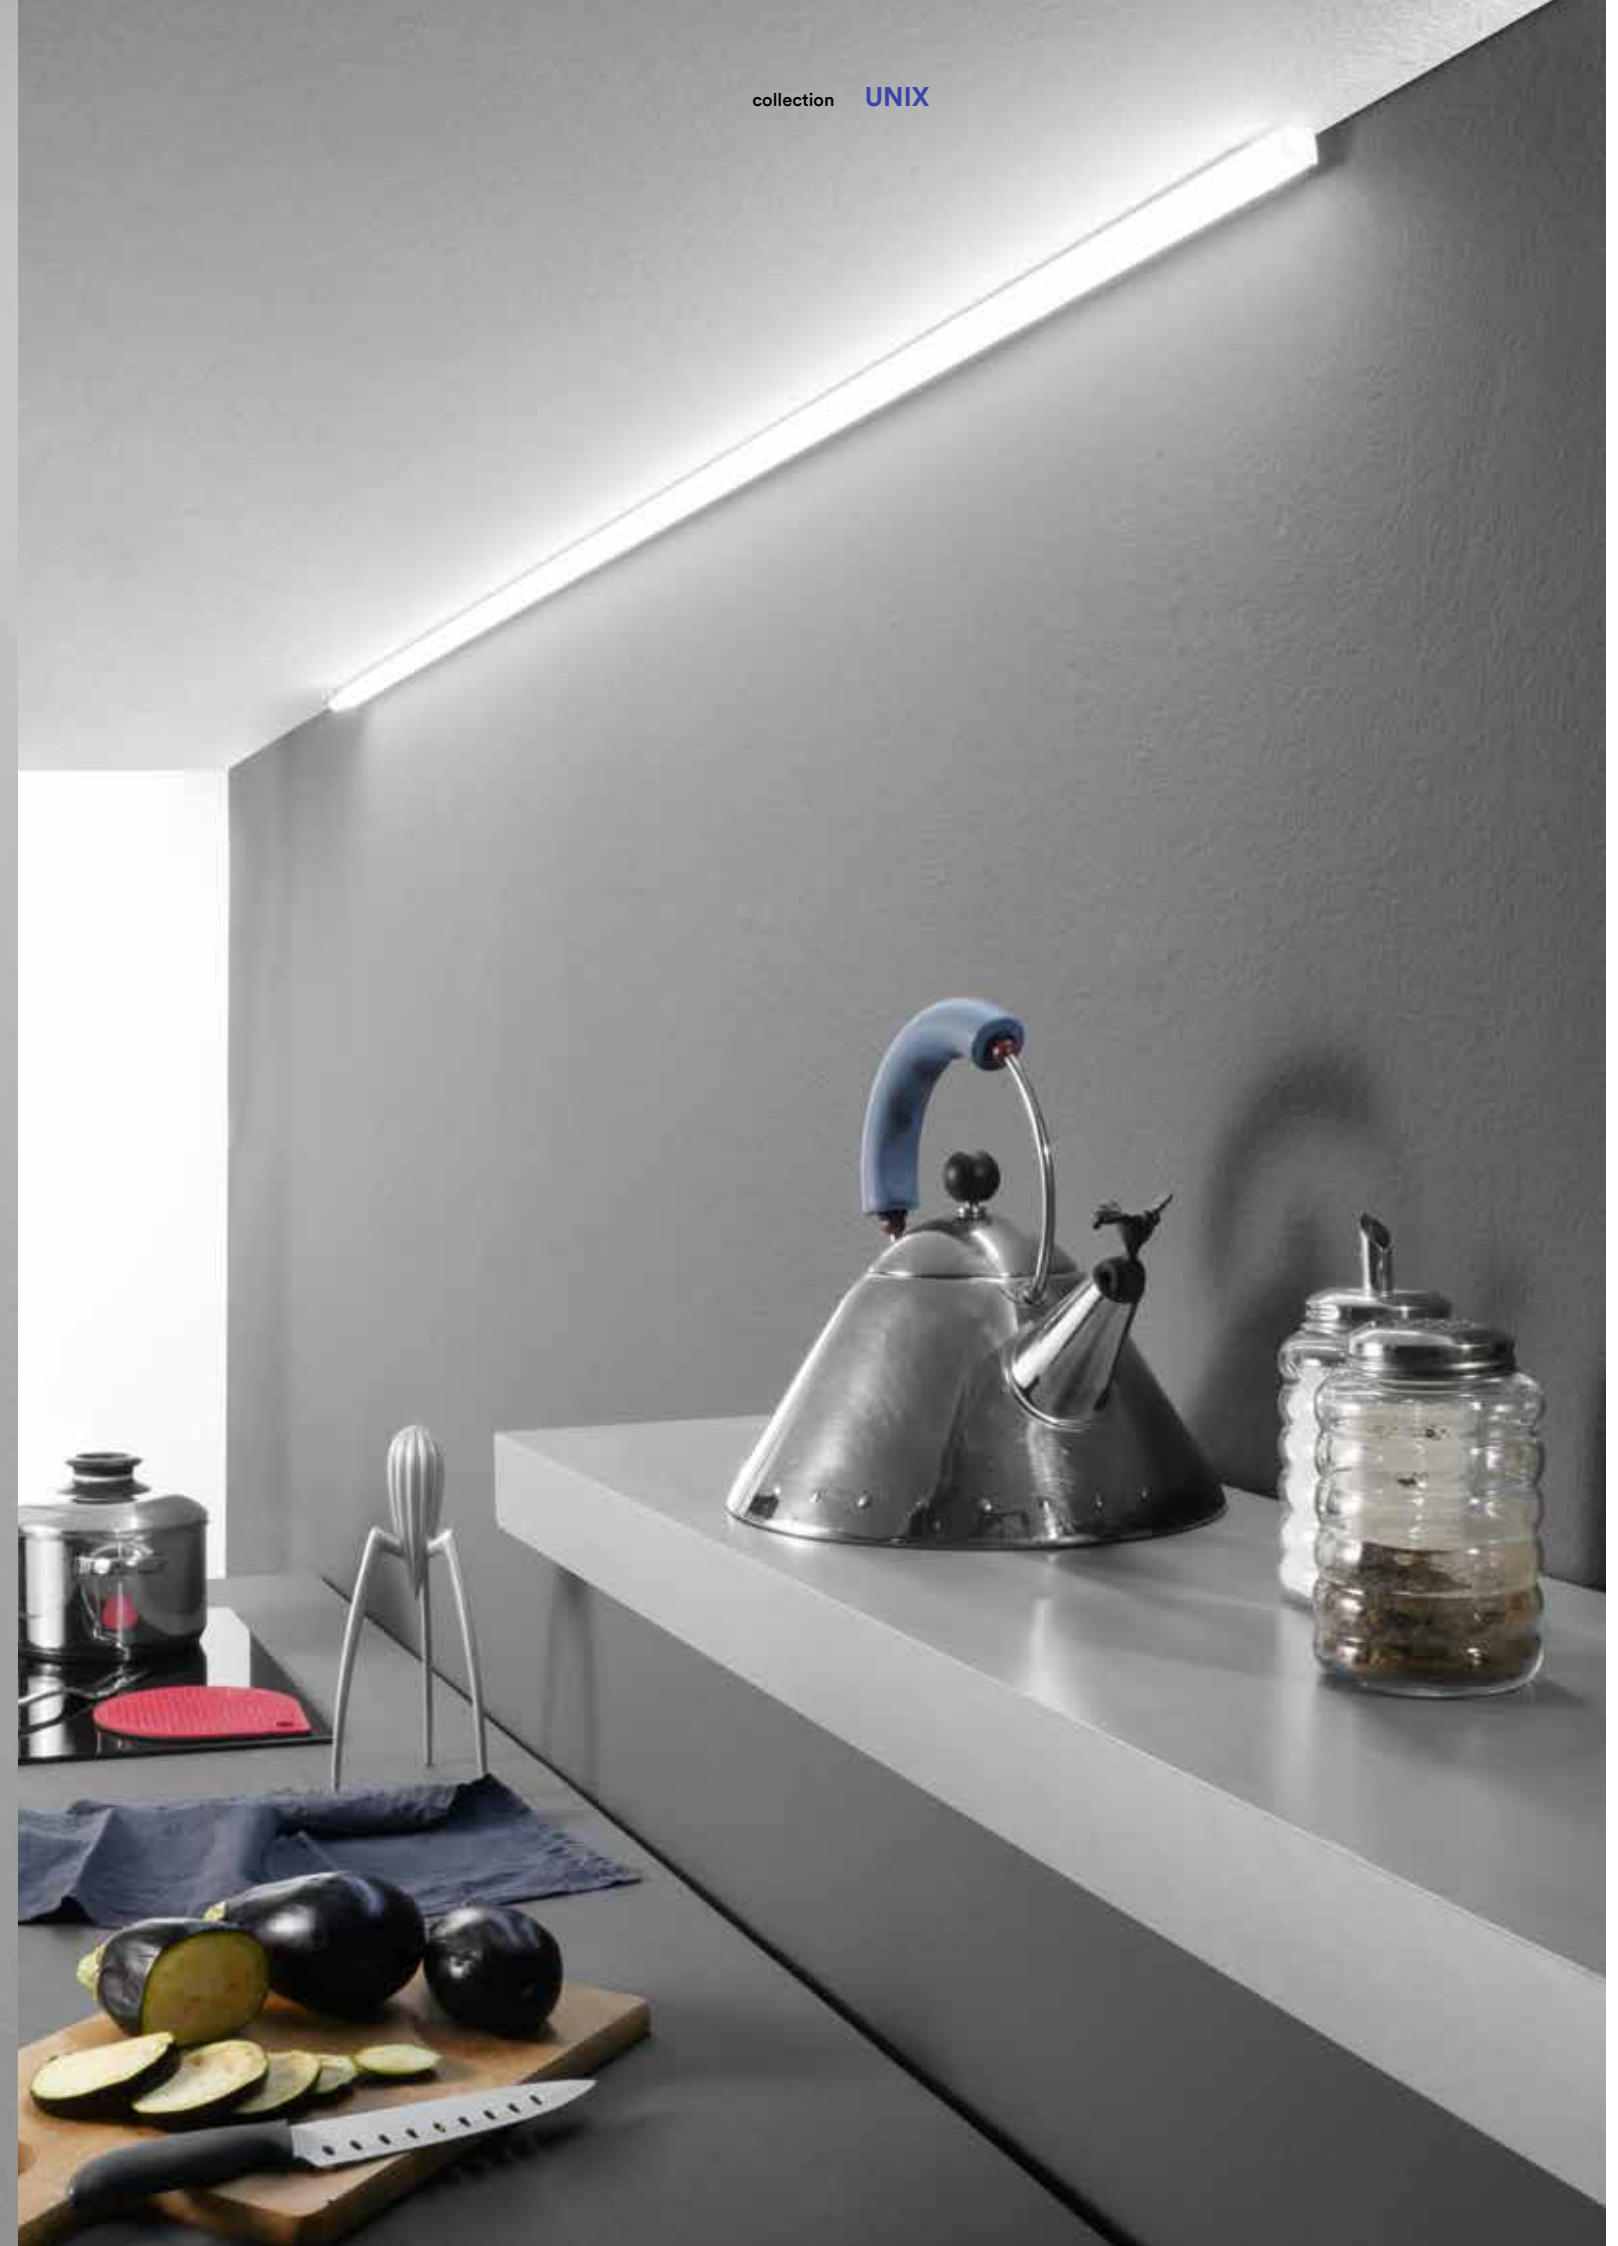

collection UNIX