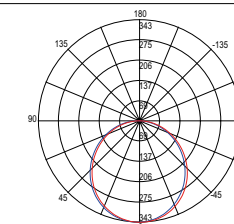

LED-PANEL-60X60-SENS