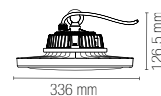

STARGATE XP

Lampada LED high bay in alluminio nero.
Black aluminium high bay LED lamp.

industrial use
commercial areas use

- **Materiale**
  alluminio
- **Colore**
  nero
- **Temperatura colore**
  4000K
- **Driver**
  incluso
- **Durata e on/off**
  50.000 h
  >25.000 on/off
- **Material**
  aluminum
- **Colour**
  black
- **Colour temperature**
  4000K
- **Driver**
  included
- **Life time and on/off**
  50.000 h
  >25.000 on/off

	colour temp.		colour temp.		colour temp.
LED-STARGATE-100XP 8031414877799	14800 lm	LED-STARGATE-150XP 8031414877805	22200 lm	LED-STARGATE-200XP 8031414877812	29500 lm
lumen		lumen		lumen	
watt	100W	watt	150W	watt	200W
beam angle	110°	beam angle	110°	beam angle	110°
pf	0.90	pf	0.90	pf	0.90

ATLANTIC

Plafoniera stagna per tubi a LED bilampada in PC+PC.
Waterproof lamp for double LED tube in PC+PC.

industrial use
commercial areas use
urban areas use

Lampadina non inclusa /
Light bulb not included

LED-ATLANTIC-ST-60 8031440355315
2 x T8 230V

LED-ATLANTIC-ST-120 8031440355322
2 x T8 230V

LED-ATLANTIC-ST-150 8031440355292
2 x T8 230V

HIGH BAY & TRI-PROOF
In.tec light