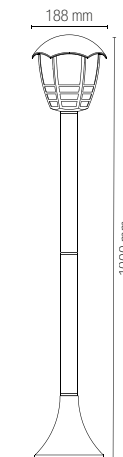

colour temp.		colour temp.		colour temp.		colour temp.
LANT-CLOE/S1 8031440361422	●	LANT-CLOE/L1 8031440361415	●	LANT-CLOE/P1 8031440361439	●	LANT-CLOE/P3 8031440361446	●
lumen	1300 lm	lumen	1300 lm	lumen	1300 lm	lumen	3900 lm
watt	12W	watt	12W	watt	12W	watt	3 x 12W