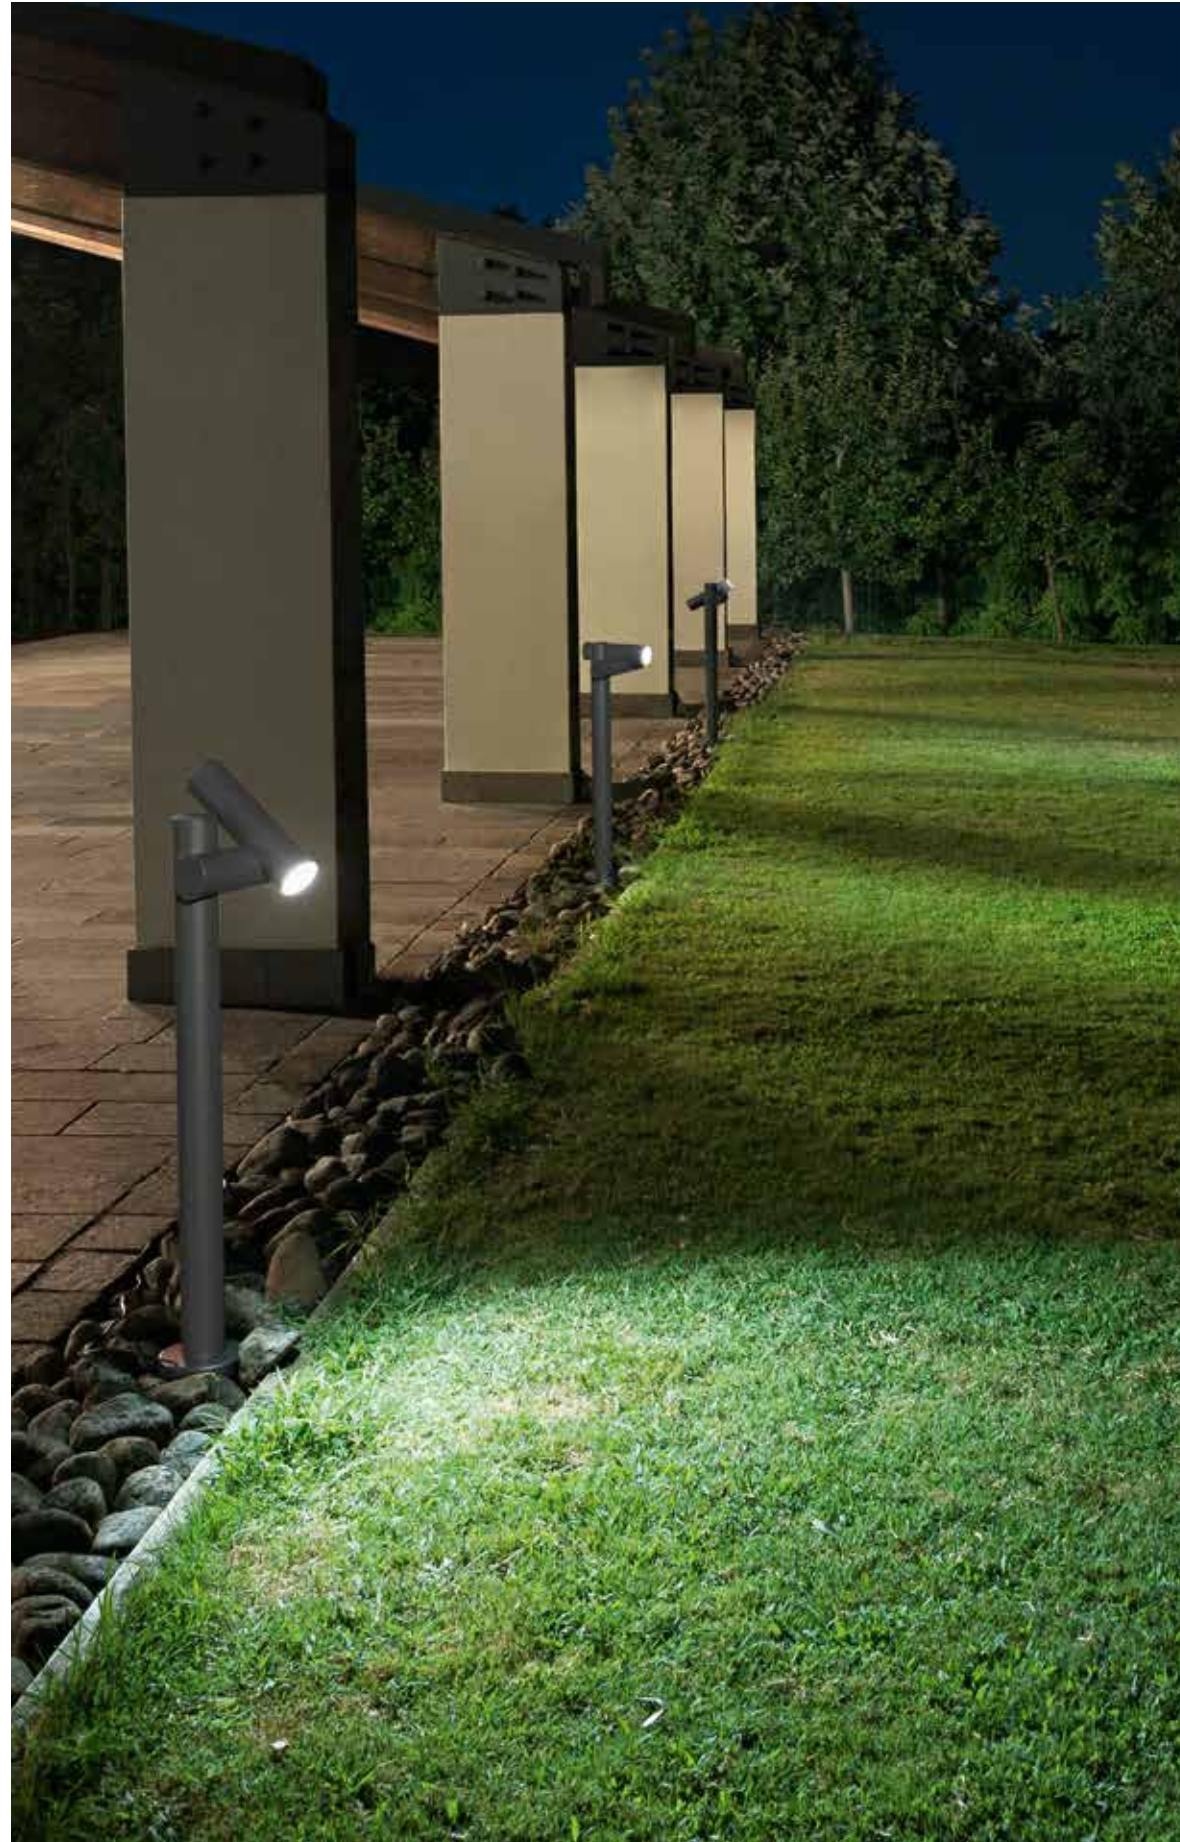

REVERSE

Lampada in alluminio a LED integrato finitura antracite goffrato.
Aluminum collection anthracite colour built-in LED.

technical information **REVERSE**

- **Materiale**
  alluminio
- **Colore**
  goffrato antracite
- **Temperatura colore**
  4000K
- **Driver**
  integrato
- **Material**
  aluminum
- **Colour**
  embossed anthracite
- **Colour temperature**
  4000K
- **Driver**
  built-in

	colour temp.	colour
LED-REVERSE-AP 8031414883127		
lumen	620 lm	
watt	7,5W	
beam angle	120°