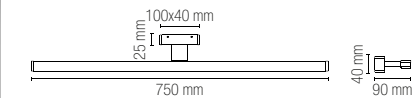

colour temp.	colour
LED-W-LANCER CR 8031414882564		
lumen	1000 lm	
watt	13W	
beam angle	120°