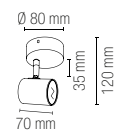

Lampadina non inclusa / Light bulb not included