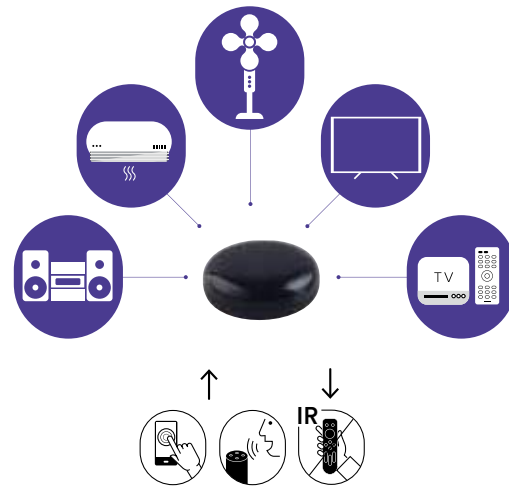

SMART INTEC

SMART HUB

SMART-GATEWAY-BT
8031414878970

Interfaccia di collegamento dispositivi bluetooth con rete wifi

Device connection interface bluetooth with wifi network

SMART PLUG

SMART-IR
8031414878703