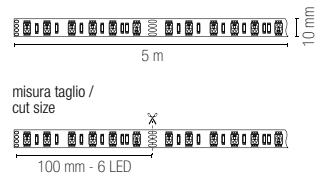

STRIP24V-5050-RGBW

misura taglio / cut size
100 mm - 6 LED