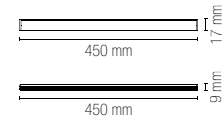

colour temp.	colour
LEDBAR-UNIX-45 8031414864614		
lumen	600 lm	
watt	8,64W	
beam angle	120°