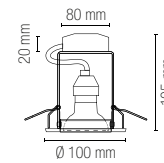

INC-MATRIX-LEDF3 BCO
8031440359320

INC-MATRIX-LEDF3 NIK
8031440359337

3 x GU10

5W LED
Ø 60 mm

Accessori inclusi / Included accessories

**3 lampadine LED SMD /
3 LED SMD light bulbs**

watt	5W
beam angle	100°
cri	80
on/off	>10.000
3000K	
lumen	3 x 413 lm

**Staffa con connettore /
Bracket with connector**

3 pz inclusi / 3 pcs included

**GU10 230V~50Hz
Portalamпада /
Lampholder**

3 pz inclusi / 3 pcs included

Kit 3 pz / Kit 3 pcs

Ø 100 mm
orientabile / adjustable