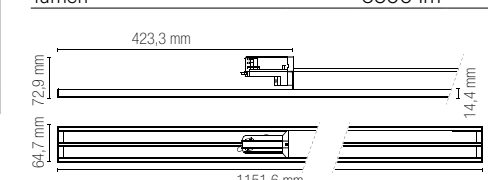

Trifase / Three-phase

MAXWELL

Materiale
alluminio

Material
aluminum

Colore
bianco
nero

Colour
white
black

Temperatura colore
3000K / 4000K

Colour temperature
3000K / 4000K

Driver
integrato

Driver
built-in

Durata e on/off
50.000h
>25.000 on/off

Life time and on/off
50.000h
>25.000 on/off

technical information **MAXWELL**

Lampada lineare in alluminio con adattatore trifase.
Linear aluminum lamp with three-phase adapter.

	colour temp.	colour
MAXWELL-W-25C 8031414884056	3300 lm	
MAXWELL-W-25M 8031414884049	3300 lm	
MAXWELL-B-25C 8031414884070	3300 lm	
MAXWELL-B-25M 8031414884063	3300 lm	

Fotometria del prodotto / Photometric curve

watt 25W
beam angle 90°

	colour temp.	colour
MAXWELL-W-48C 8031414884018	6500 lm	
MAXWELL-W-48M 8031414884001	6500 lm	
MAXWELL-B-48C 8031414884032	6500 lm	
MAXWELL-B-48M 8031414884025	6500 lm	

Fotometria del prodotto / Photometric curve

watt 48W
beam angle 90°

Interruttore per regolazione potenza / Power switchable:
48W - 44W - 40W - 34W
130 LM/W

Accessori non inclusi / Not included accessories

BUSMAX-LENS-25
8031414884117
Lente per doppio fascio luminoso 25° / Double lens 25°
Per i modelli **MAXWELL 25** occorrono 2 pezzi per l'intera lampada / 2 pieces need for the whole **MAXWELL 25** models
Per i modelli **MAXWELL 48** occorrono 4 pezzi per l'intera lampada / 4 pieces need for the whole **MAXWELL 48** models

BUSMAX-LENS-RL
8031414884124
Lente fascio di luce asimmetrica 25° sx-dx / Asymmetric lens 25° sx-dx
Per i modelli **MAXWELL 25** occorrono 2 pezzi per l'intera lampada / 2 pieces need for the whole **MAXWELL 25** models
Per i modelli **MAXWELL 48** occorrono 4 pezzi per l'intera lampada / 4 pieces need for the whole **MAXWELL 48** models

SISTEMA BINARI / TRACK LIGHTS
In.tec light