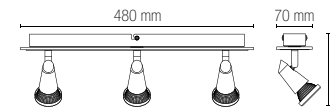

SPOT-MIAMI 03
8031414076802

3 x GU10 5W LED

colour

SPOT-MIAMI PL4
8031414076819

4 x GU10 5W LED

SPOT E FARETTI / SPOT LIGHTS

In.tec light

Accessori inclusi / Included accessories