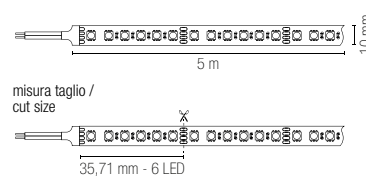

Life time and on/off

50.000h
>25.000 on/off