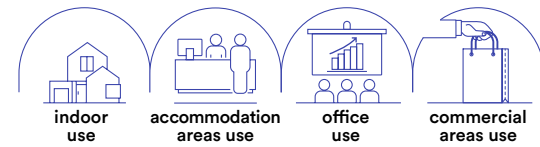

STARRY

Incasso in gesso componibile da integrare nel cartongesso per dare omogeneità tra parte e corpo illuminante.
Recessed paintable gypsum downlight to be integrated into the plasterboard to give homogeneity between the ceiling and the lighting body.