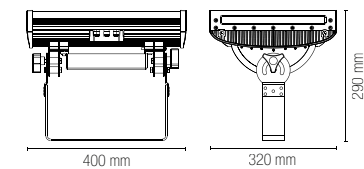

LED-RAYS-72P
8031440358040
lumen

watt **72 × 2W**
beam angle **45°**

colour temp. **RGB**