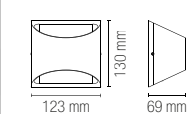

VEYRON

Applique a LED in alluminio con doppia emissione bianco o nero gofrato.
LED aluminum wall light with double emission in white or black.

technical information **VEYRON**

- **Materiale**
  alluminio

- **Colore**
  gofrato bianco
  gofrato nero
- ☐ ☐

- **Temperatura colore selezionabile**
  3000K / 4000K
- ☐ ☐

- **Driver**
  incluso

- **Material**
  aluminum

- **Colour**
  embossed white
  embossed black
- ☐ ☐

- **Selectable color temperature**
  3000K / 4000K
- ☐ ☐

- **Driver**
  included

	colour temp.	colour
LED-W-VEYRON BCO 8031440361163	☒ ☐ ☐	☐ ☐ ☐
lumen	840 lm	

watt	2 x 3,5W
beam angle	↓ 120° + 120° ↑

	colour temp.	colour
LED-W-VEYRON NERO 8031440361095	☐ ☐ ☒	☐ ☐ ☐
lumen	840 lm	

watt	2 x 3,5W
beam angle	↓ 120° + 120° ↑