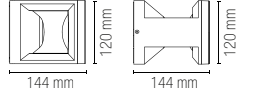

colour temp.	colour
LED-WAMI-AP-ANT 8031414890026		
lumen	1530 lm	
LED-WAMI-AP-BRO 8031414890057		
lumen	1530 lm	
watt	10W	
beam angle	120°