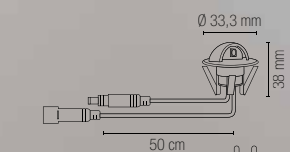

LED-RIDER-R6-DIR

8031439921279

lumen 100 lm

watt 6 x 0,6W

driver 12V 6W DC

beam angle 105°

Ø 23 mm