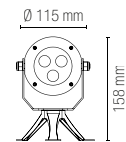

watt $3 \times 3W$
beam angle 25°

watt $36 \times 1W$
beam angle 45°