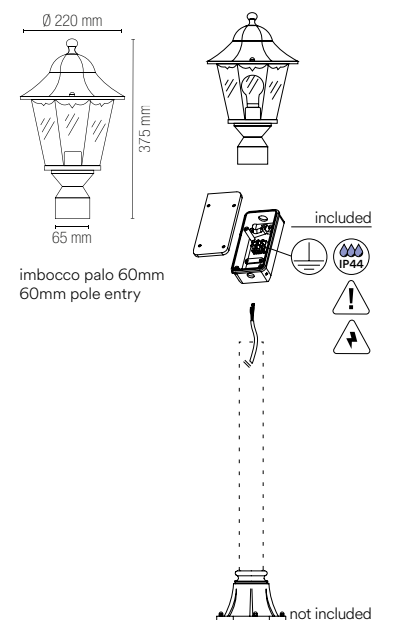

MILANO

Lanterne in alluminio pressofuso con diffusore in vetro trasparente.
Die-cast aluminum lantern with clear glass diffuser.

technical information **MILANO**

	colour		colour
LANT-MILANO/APIA BCO 8031436931240	●	LANT-MILANO/APIB BCO 8031436911242	●
LANT-MILANO/APIA 8031436921241	●	LANT-MILANO/APIB 8031436901243	●
1 x E27 MAX 60W		1 x E27 MAX 60W	

	colour		colour		colour		colour
LANT-MILANO/S1 BCO 8031436851234	●	LANT-MILANO/L1 BCO 8031436891247	●	LANT-MILANO/P1 BCO 8031436871232	●	LANT-MILANO-HEAD23 8031414878529	●
LANT-MILANO/S1 8031436841235	●	LANT-MILANO/L1 8031436881248	●	LANT-MILANO/P1 8031436971246	●		
1 x E27 MAX 60W		1 x E27 MAX 60W		1 x E27 MAX 60W		1 x E27 MAX 60W