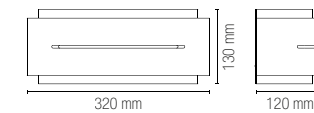

Lampadina non inclusa /
Light bulb not included