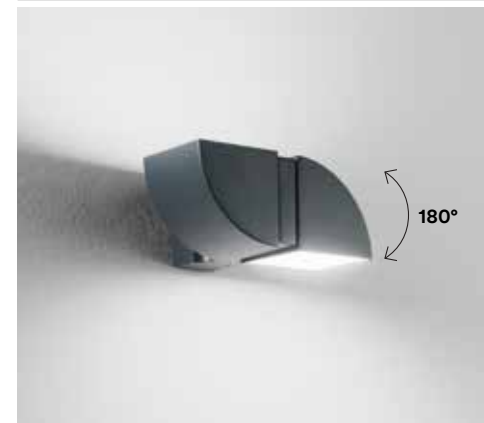

IDEM

Lampada in alluminio a LED integrato finitura antracite goffrato.
Aluminum collection anthracite colour built-in LED.

technical information **IDEM**

- **Materiale**
  alluminio
- **Colore**
  goffrato antracite
- **Temperatura colore**
  4000K
- **Driver**
  integrato
- **Material**
  aluminum
- **Colour**
  embossed anthracite
- **Colour temperature**
  4000K
- **Driver**
  built-in

LED-IDEM-AP
8031414883103
lumen

colour temp.	colour
840 lm	

watt	8W
beam angle	120°