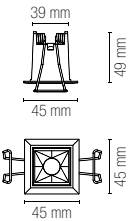

INC-SINKRO-10M
8031440360890
lumen

colour temp.	colour
1130 lm	

watt	5 × 2W
beam angle	45°
	136 × 34 mm