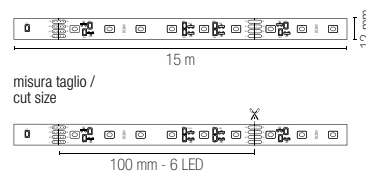

STRIP

Rotolo 5 metri strip led.
Roll 5 meters strip-led.

EASY DOMOTICA

Driver p. 837-846
Controller p. 848-851

Materiale
kapton con rivestimento in silicone

Materiale
kapton with silicone cover

Temperatura colore
3000K / 4000K / 6000K

Temperatura colore
3000K / 4000K / 6000K

Driver
DC24V
tensione costante non incluso

Driver
DC24V
costant voltage not included

Durata e on/off
50.000h
>25.000 on/off

Life time and on/off
50.000h
>25.000 on/off

STRIP24V-5050IP67-60C

8031414876143
lumen/m
total lumen

colour temp.

1390 lm
6950 lm

STRIP24V-5050IP67-60M

8031414876150
lumen/m
total lumen

1430 lm
7150 lm

STRIP24V-5050IP67-60F

8031414876174
lumen/m
total lumen

1314 lm
6570 lm

light source SMD 5050
watt/m 14,4W
led/m 60

STRIP

Rotolo 5 metri strip led.
Roll 5 meters strip-led.

EASY DOMOTICA

Driver p. 837-846
Controller p. 848-851

Materiale
kapton senza silicone

Materiale
kapton without silicone

Temperatura colore
RGB

Driver
DC24V
tensione costante non incluso

Durata e on/off
50.000h
>25.000 on/off

Temperatura colore
RGB

Driver
DC24V
costant voltage not included

Life time and on/off
50.000h
>25.000 on/off

STRIP24V-5050-RGB

8031414871360
light source SMD 5050
watt/m 14,4W
led/m 60

colour temp.

RGB

Rotolo 15 metri strip led.
Roll 15 meters strip-led.

EASY DOMOTICA

Driver p. 837-846
Controller p. 848-851

Materiale
kapton senza silicone

Materiale
kapton without silicone

Temperatura colore
RGB

Driver
DC24V
tensione costante non incluso

Durata e on/off
25.000h
>15.000 on/off

Temperatura colore
RGB

Driver
DC24V
costant voltage not included

Life time and on/off
25.000h
>15.000 on/off

STRIPLED-CC15-RGB

8031414864560
light source SMD 5050
watt/m 10W
led/m 60

colour temp.

RGB

Rotolo 5 metri strip led.
Roll 5 meters strip-led.