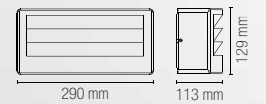

DENVER

Applique in alluminio finitura antracite con diffusore opale in policarbonato.

Aluminum wall lamp anthracite finish with PC opal diffuser.