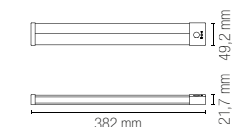

LEDBAT-BLAM-IR38
8031414882267

lumen 150 lm

watt 1,7W