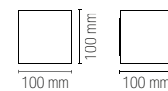

colour temp.	colour
LED-W-ALFA-10C GR 8031414871346		
lumen	700 lm	
LED-W-ALFA-10M GR 8031414876693		
lumen	740 lm	

watt $2 \times 5W$
beam angle $\downarrow 10^\circ/120^\circ + 10^\circ/120^\circ \uparrow$