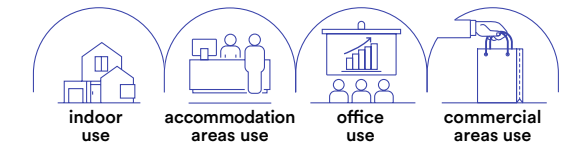

Trifase / Three-phase

OBOE

Materiale

corpo in alluminio pressofuso

Colore

bianco
nero
cromo
oro
bronzo

Temperatura colore
3000K / 4000K

Driver

integrato

Material

aluminum
die cast body

Colour

white
black
chrome
gold
bronze

Colour temperature
3000K / 4000K

Driver

built-in

LED-OBOE-SC

Trifase / Three-phase

CLOCK

Materiale
alluminio con cavo in tessuto nero

Colore

cromo
nero anodizzato

Material

aluminum with black fabric cable

Colour

chrome
black anodized

Sospensione in alluminio con adattatore trifase e cavo in tessuto nero.

Pendant lamp in aluminum with three-phase adaptor and black fabric cable.

I-TRACK-CLOCK-CR
8031414864072
I-TRACK-CLOCK-NERO
8031414864096

1 x E27 MAX 60W

colour

Sospensione in alluminio pressofuso con adattatore trifase.

Die-cast aluminum suspension with three-phase adapter.

	colour temp.	colour
LED-OBOE-SC BCO 8031414865109		
LED-OBOE-SM BCO 8031414862047		
lumen	240 lm	
LED-OBOE-SC NERO 8031414865147		
LED-OBOE-SM NERO 8031414862030		
lumen	240 lm	
LED-OBOE-SC CR 8031414865130		
LED-OBOE-SM CR 8031414862061		
lumen	240 lm	
LED-OBOE-SC ORO 8031414865123		
LED-OBOE-SM ORO 8031414862054		
lumen	240 lm	
LED-OBOE-SC BRO 8031414865116		
LED-OBOE-SM BRO 8031414864287		
lumen	240 lm	
watt	3,5W	
beam angle	40°	

Lampadina non inclusa / Light bulb not included

Portalampada incluso / Lampholder included

SISTEMA BINARI / TRACK LIGHTS
In.tec light