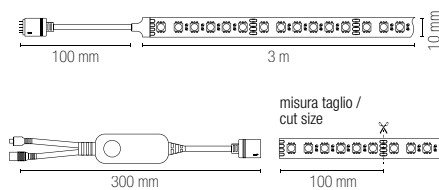

Accessori inclusi / Included accessories

Driver + Telecomando + accessori Wi-Fi /
Diver + Remote control + Wi-Fi accessories