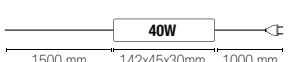

colour temp.	colour
LEDBAR-UNIX-180 ANG 8031414866380		
lumen	2350 lm	
watt	34,56W	
beam angle	120°