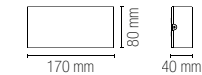

BEETLE

Applique a LED in alluminio bianco o antracite goffrato.
Aluminum LED wall lamp embossed white or anthracite finish.

technical information **BEETLE**

Materiale
alluminio

Colore
goffrato bianco
goffrato antracite

Temperatura colore selezionabile
3000K / 4000K

Driver
incluso

Material
aluminum

Colour
embossed white
embossed anthracite

Selectable color temperature
3000K / 4000K

Driver
included

LED-W-BEETLE BCO
8031414876952
lumen 600 lm

watt 6W
beam angle 100°

LED-W-BEETLE GR
8031414876969
lumen 600 lm

watt 6W
beam angle 100°