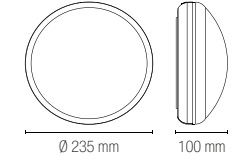

colour temp.	colour
LED-ETERNA-54 8031440358521		
lumen	900 lm	
emergency light	3 h - 120 lm	
watt	16W	
beam angle	120°