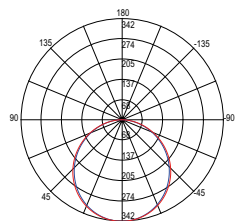

LED-PANEL-F-30X120-5Y

8031414874354

lumen

4743 lm

Fotometria del prodotto /
Photometric curve

LED-PANEL-60X60 5Y

LED-PANEL-30X120 5Y

watt	40W
beam angle	110°
pf	0.90
	590 × 590 mm