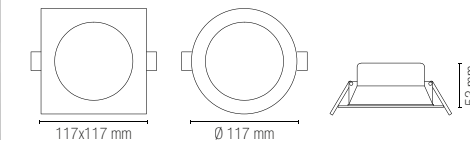

INC-SNIPER-QR120
8031414888726
lumen

1165 lm

watt **12W**
beam angle **38°**
Ø 90 mm

Accessori inclusi / Included accessories

due ghiera intercambiabili
1 rotonda 1 quadrata /
interchangeable ring

Fotometria del prodotto / Photometric curve