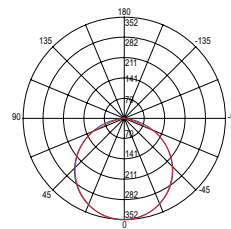

STRIP24V-5050-RGBW

8031414871384

lumen/m

total lumen

colour temp.

RGB + 1080 lm

5400 lm

light source SMD 5050

watt/m 19,2W

led/m 60