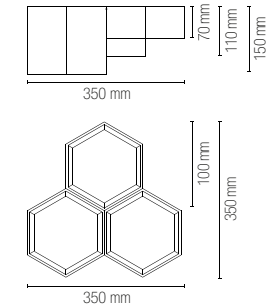

LED-VORTEX-PL1
8031414883691
lumen

colour temp.

1310 lm

watt LED 12W
beam angle 120°
pf -

LED-VORTEX-PL3
8031414883684
lumen

colour temp.

3930 lm

watt LED 36W
beam angle 120°
pf 0.90