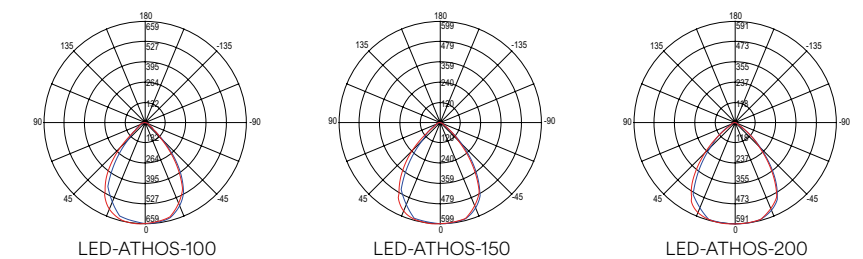

ATHOS

Proiettore a led integrato in alluminio silver e diffusore satinato.
Built-in LED aluminium flood lamp silver finish with satin diffuser.

technical information **ATHOS**

- **Materiale**
  alluminio
- **Colore**
  silver
- **Temperatura colore**
  4000K / 6000K
- **Driver**
  integrato
- **Material**
  aluminium
- **Colour**
  silver
- **Colour temperature**
  4000K / 6000K
- **Driver**
  built-in

	colour temp.	colour
LED-ATHOS-100 8031414884186 lumen	10115 lm	
LED-ATHOS-100F 8031414884193 lumen	9624 lm	
watt	100W	
beam angle	90°	
pf	0.90	

	colour temp.	colour
LED-ATHOS-150 8031414884209 lumen	14557 lm	
LED-ATHOS-150F 8031414884216 lumen	14388 lm	
watt	150W	
beam angle	90°	
pf	0.90	

	colour temp.	colour
LED-ATHOS-200 8031414884223 lumen	20371 lm	
LED-ATHOS-200F 8031414884230 lumen	20310 lm	
watt	300W	
beam angle	90°	
pf	0.90