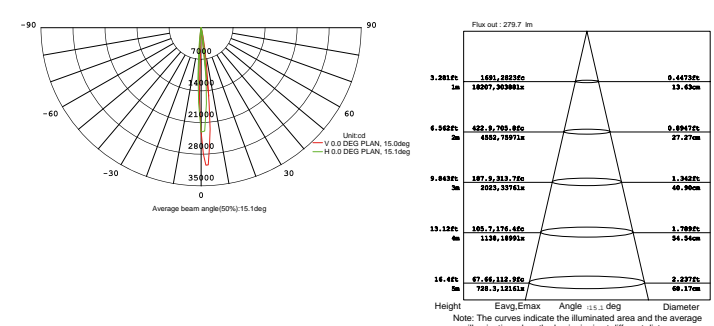

LED-WALLWASHER-36
8031440359528
lumen

colour temp. **RGB** colour

watt **36 x 2W**
beam angle **45°**

LUCI DECORATIVE TECNICHE DMX / DMX TECHNICAL DECORATION LIGHTING

In.tec light