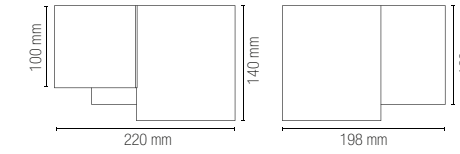

Lampadina non inclusa /
Light bulb not included