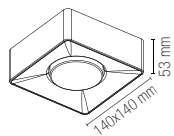

I-ATHEN-Q2
8031414892709
2 x GX53 MAX 9W