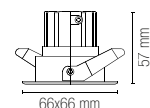

INC-POLARIS Q3
watt 3W
beam angle 24°
Ø 55 mm

ORIONE

Faretto da incasso in alluminio nei colori bianco gofrato o silver gofrato.
Recessed aluminum spotlight in white or embossed silver.