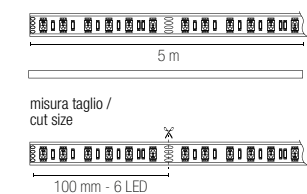

STRIP24V-5050RGB-IP67

8031414871377
light source SMD 5050
watt/m 14,4W
led/m 60

colour temp.

RGB