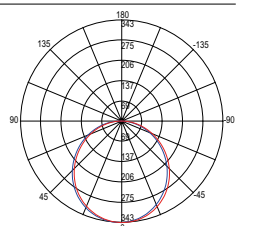

LED-PANEL-30X120-DIM