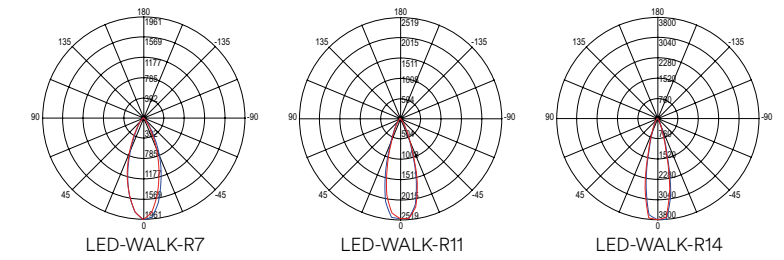

Fotometria del prodotto / Photometric curve