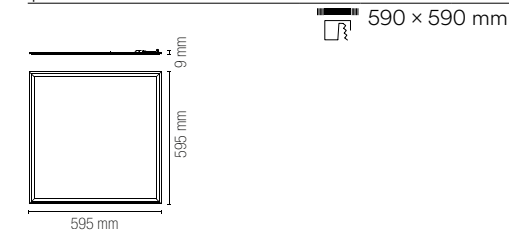

LED-PANEL-60X60-SENS

8031414861897
lumen

colour temp.	colour
4000 Lm	

watt	40W
beam angle	120°
pf	0.90

**Fotometria del prodotto /
Photometric curve**