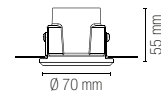

INC-STARRY-R1
8031414884452
Ø 75 mm