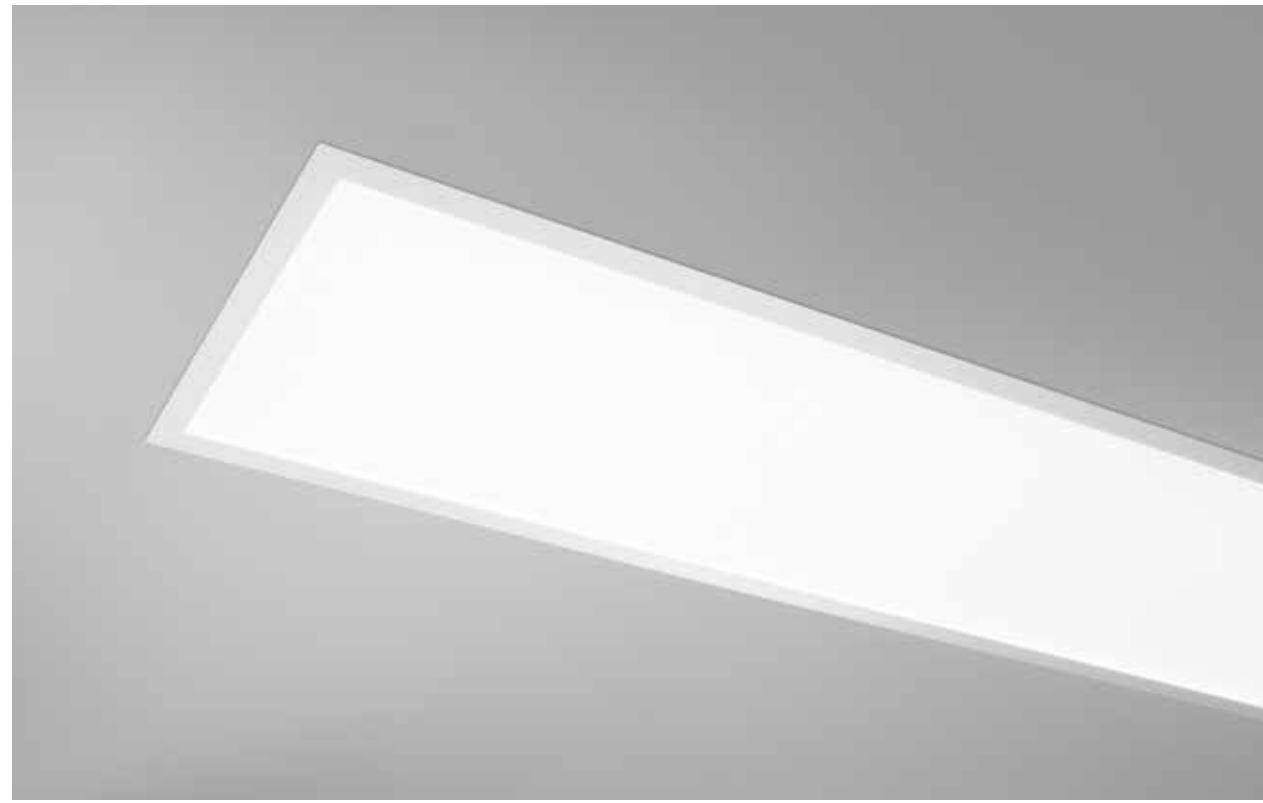

PANEL UGR

Pannello LED UGR<19.
LED panel UGR<19.

- **Materiale**
  alluminio,
  diffusore in acrilico
- **Colore**
  bianco
- **Temperatura colore**
  4000K
- **Driver**
  incluso
- **Material**
  aluminum,
  acrylic diffuser
- **Colour**
  white
- **Colour temperature**
  4000K
- **Driver**
  included

LED-PANEL-60X60-UGR
8031440357524
lumen

colour temp. | colour
4650 lm

watt 40W
beam angle 120°
pf 0.90
590 × 590 mm