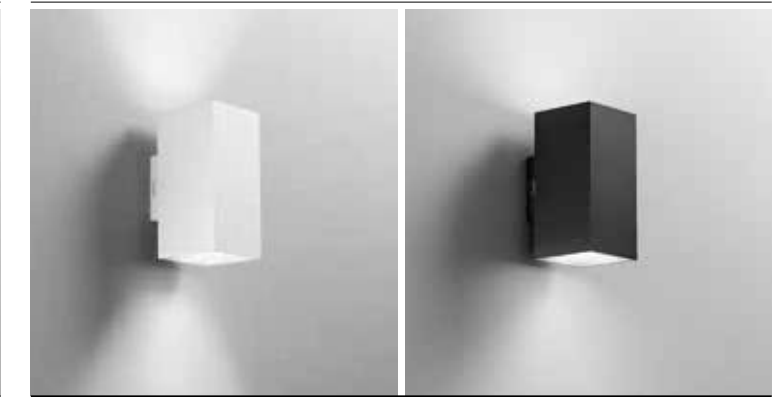

colour temp.	colour
LED-W-POLO-Q2-BCO 8031414889679		
lumen	1600 lm	
LED-W-POLO-Q2-NER 8031414889686		
lumen	1600 lm	
watt	2 x 8W	
beam angle	↓ 60° + 60° ↑