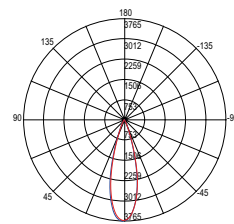

Fotometria del prodotto /
Photometric curve

BERNINI-FANS-5