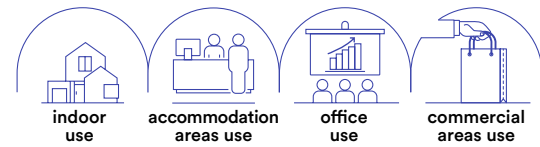

HELP 503

- **Materiale**
  polycarbonato
- **Colore**
  bianco
- **Temperatura colore**
  4000K
- **Driver**
  integrato
- **Material**
  polycarbonate
- **Colour**
  white
- **Colour temperature**
  4000K
- **Driver**
  built-in

Lampada di emergenza LED in polycarbonato con batteria Li-on incasso con cassetta di derivazione 503.
Emergency LED lamp in PC with Li-on battery; fit with recess box 503.

LED-HELP-503 8031414862573	colour temp.	colour
lumen	80 lm	
emergency light	3 h - 80 lm	
watt	1W	
beam angle	120°	
	90 × 55 × 31 mm	

scatola derivazione 503
503 junction box
non inclusa / not included

Li-ion 3,7V 700 mAh
Batteria per emergenza inclusa /
Included emergency battery

HELP 511

Lampada di emergenza LED in polycarbonato con batteria Li-on incasso con cassetta di derivazione 511.
Emergency LED lamp in PC with Li-on battery; fit with recess box 511.

- **Materiale**
  polycarbonato
- **Colore**
  bianco
- **Temperatura colore**
  4000K
- **Driver**
  integrato
- **Material**
  polycarbonate
- **Colour**
  white
- **Colour temperature**
  4000K
- **Driver**
  built-in

LED-HELP-511 8031414862566	colour temp.	colour
lumen	80 lm	
emergency light	3 h - 180 lm	
watt	4W	
beam angle	100°	
	275 × 95 × 35 mm	

Accessori inclusi / Included accessories

Scatola derivazione /
Recess box hole

Adesivo /
stickers

Li-ion 7.4V 1200mAh
Batteria per emergenza inclusa /
Included emergency battery