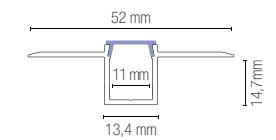

2 m quick fixing profile in plasteboard with opal diffuser and caps included.

colour

Accessori / Accessories

I-PROFILO-GORIZIA-S-CAP
8031414890491

Kit 2 pz tappi di chiusura per profilo GORIZIA-S.

2 pcs kit caps for GORIZIA-S profile.