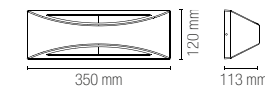

WEISS

Applique a LED in alluminio con finitura bianco, nero o corten.
Aluminum LED wall light in white, black and corten finish.

technical information **WEISS**

Materiale
alluminio

Colore
bianco
nero
corten

Temperatura colore selezionabile
3000K / 4000K

Driver
integrato

Material
aluminum

Colour
white
black
corten

Selectable color temperature
3000K / 4000K

Driver
built-in

LED-W-WEISS-BCO
8031414897193

lumen

colour temp.	colour
1800 lm	

watt 16W
beam angle ↓ 120° + 120° ↑

LED-W-WEISS-NER
8031414897216

lumen

colour temp.	colour
1800 lm	

watt 16W
beam angle ↓ 120° + 120° ↑

LED-W-WEISS-BRO
8031414897209

lumen

colour temp.	colour
1800 lm	

watt 16W
beam angle ↓ 120° + 120° ↑