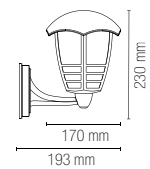

CLOE

Lanterna LED integrato in alluminio pressofuso
colore nero goffrato diffusore in policarbonato.

Die cast aluminum built-in LED lantern
black embossed finish with PC diffuser.

technical information **CLOE**

Materiale
alluminio pressofuso
+ policarbonato

Colore
goffrato nero

Temperatura colore
4000K

Driver
integrato

Material
die cast aluminum
+ polycarbonate

Colour
embossed black

Colour temperature
4000K

Driver
built-in

Life time and on/off
15.000h
>10.000 on/off

	colour temp.		colour temp.		colour temp.
LANT-CLOE/APIA 8031440361385	●	LANT-CLOE/APIA-S 8031440361408	●	LANT-CLOE/APIB 8031440361392	●
lumen	1300 lm	lumen	1300 lm	lumen	1300 lm
watt	12W	watt	12W	watt	12W

	colour temp.		colour temp.		colour temp.		colour temp.
LANT-CLOE/S1 8031440361422	●	LANT-CLOE/L1 8031440361415	●	LANT-CLOE/P1 8031440361439	●	LANT-CLOE/P3 8031440361446	●
lumen	1300 lm	lumen	1300 lm	lumen	1300 lm	lumen	3900 lm
watt	12W	watt	12W	watt	12W	watt	3 x 12W

Accessori integrati /
Built in accessories

Sensore di movimento regolabile /
Adjustable motion sensor

ON	10lux
distanza / distance	1-8m
	90°
5 seconds - 5 minutes