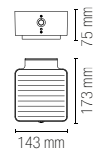

LED-TED-AP
8031414883837
lumen

colour temp.	colour
3000K	300 lm

watt	3W
beam angle	120°