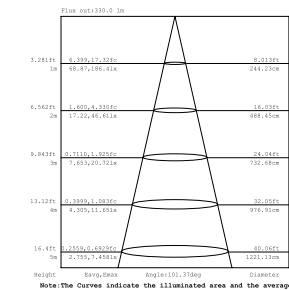

PAR56

Materiale
policarbonato

Temperatura colore
RGB full color + 5700K

Driver
AC 12V non incluso
DC 24V non incluso

Durata e on/off
50.000h
>25.000 on/off

Material
PC

Colour temperature
RGB full color + 5700K

Driver
AC 12V not included
DC 24V not included

Life time and on/off
50.000h
>25.000 on/off

Incastro LED a immersione per piscine.
Pool immersion LED down light.

LED-PAR56-24V-RGB

8031414879755

lumen

watt

driver

beam angle

1 m cable included

INC-POOL-PAR56

8031440359511

Struttura incasso per PAR 56
per piscine in cemento /
Recessed structure for
PAR56 for concrete swimming pool

1 m cable included

Ø 260 mm

LED-PAR56-BCO

8031440359504

lumen

watt

driver

beam angle

PELPS

Materiale
policarbonato

Temperatura colore
RGB full color + 5700K

Driver
AC 12V non incluso
DC 24V non incluso

Durata e on/off
50.000h
>25.000 on/off

Material
PC

Colour temperature
RGB full color + 5700K

Driver
AC 12V not included
DC 24V not included

Life time and on/off
50.000h
>25.000 on/off

**Lampada LED per piscine
con fissaggio a parete.**
Pool LED wall lamp.

LED-PELPS24V-RGB

8031414868872

lumen

watt

driver

beam angle

1 m cable included

LED-PELPS-RGB

8031414865406

lumen

watt

driver

beam angle

LED-PELPS-BCO

8031414865420

lumen

watt

driver

beam angle