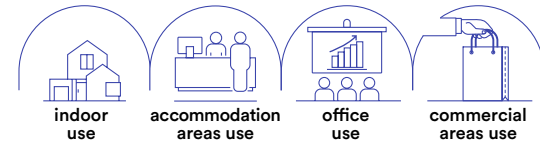

SPIRAL

Applique a parete in gesso verniciabile.
Wall lamp in paintable gypsum.

I-SPIRAL-AP
8031414892662

1 x G9 MAX 25W

Lampadina non inclusa /
Light bulb not included

ORIGAMI

Applique a parete in gesso verniciabile.
Wall lamp in paintable gypsum.