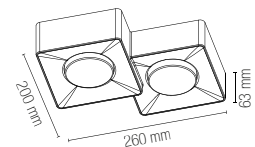

I-ATHEN-Q3
8031414892716
3 x GX53 MAX 9W