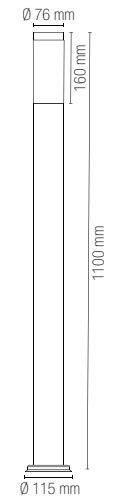

I-TOKYO-AP BCO 8031414864447	●
I-TOKYO-AP ANT 8031414888795	●
I-ST021 8031421451081	●
I-TOKYO-AP BRO 8031414864423	●

colour

	Lampadina consigliata / Suggested light bulb
	Lampadina non inclusa / Light bulb not included

1 x E27 MAX 40W

I-TOKYO-P BCO 8031414864416	●
I-TOKYO-P ANT 8031414888801	●
I-ST022-1100 8031421661084	●
I-TOKYO-P BRO 8031414864393	●

colour

	Lampadina consigliata / Suggested light bulb
	Lampadina non inclusa / Light bulb not included

1 x E27 MAX 40W

I-TOKYO-P70 BCO 8031414875320	●
I-TOKYO-P70 ANT 8031414888818	●
I-ST022-700 8031414877225	●
I-TOKYO-P70 BRO 8031414871780	●

colour

	Lampadina consigliata / Suggested light bulb
	Lampadina non inclusa / Light bulb not included

1 x E27 MAX 40W