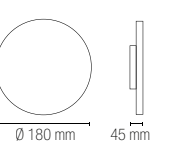

Materiale alluminio	Material aluminum
Colore gofrato bianco gofrato nero	Colour embossed white embossed black
Temperatura colore 3000K / 4000K	Colour temperature 3000K / 4000K
Driver incluso	Driver included

In.tec light **OUTDOOR** APPLIQUE / WALL LAMPS