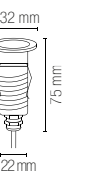

BARRET

Segnapassi incasso.
Recessed light.

- **Materiale**
  alluminio
- **Colore**
  nikel
- **Temperatura colore**
  3000K / 4000K
- **Driver**
  350mA 3,5V
  corrente costante
  non incluso
- **Material**
  aluminum
- **Colour**
  nikel
- **Colour temperature**
  3000K / 4000K
- **Driver**
  350mA 3,5V
  constant current
  not included

	colour temp.	colour	recessed box
LED-BARRET-R24C 8031440355070	3000K	Black	Ø 20 mm 80 mm
LED-BARRET-R24 8031440364416	4000K	Black	Ø 24 mm 35 mm
watt			1W
driver			3,5V DC
beam angle			40°
			Ø 16 mm

Fotometria del prodotto /
Photometric curve

Connessione in serie /
Serie connection system

Driver p. 837-846

Accessori inclusi /
Included accessories

x1
Cavo 1 m /
1 m cable

SUBWAY

Segnapassi incasso.
Recessed light.

- **Materiale**
  alluminio
- **Colore**
  nikel
- **Temperatura colore**
  3000K / 4000K / BLU
- **Driver**
  DC 12-24V
  tensione costante
  non incluso
- **Material**
  aluminum
- **Colour**
  nikel
- **Colour temperature**
  3000K / 4000K
- **Driver**
  DC 12-24V
  constant voltage
  not included

	colour temp.	colour	recessed box
LED-SUBWAY-R1C 8031414879342	3000K	Black	Ø 32 mm 75 mm
LED-SUBWAY-R1M 8031414877263	4000K	Black	Ø 22 mm
LED-SUBWAY-R1B 8031414877270	4000K / BLU	Black	Ø 22 mm
watt			12W
driver			24V
beam angle			15°
			Ø 24 mm

Fotometria del prodotto /
Photometric curve

Connessione in parallelo /
Serie connection system

Driver p. 837-846
Controller p. 848-851

Accessori inclusi /
Included accessories

x1
Cavo 1 m /
1 m cable

OUTDOOR INCASSIE SEGNAPASSI / INGROUND AND WALK LIGHTS

In.tec light