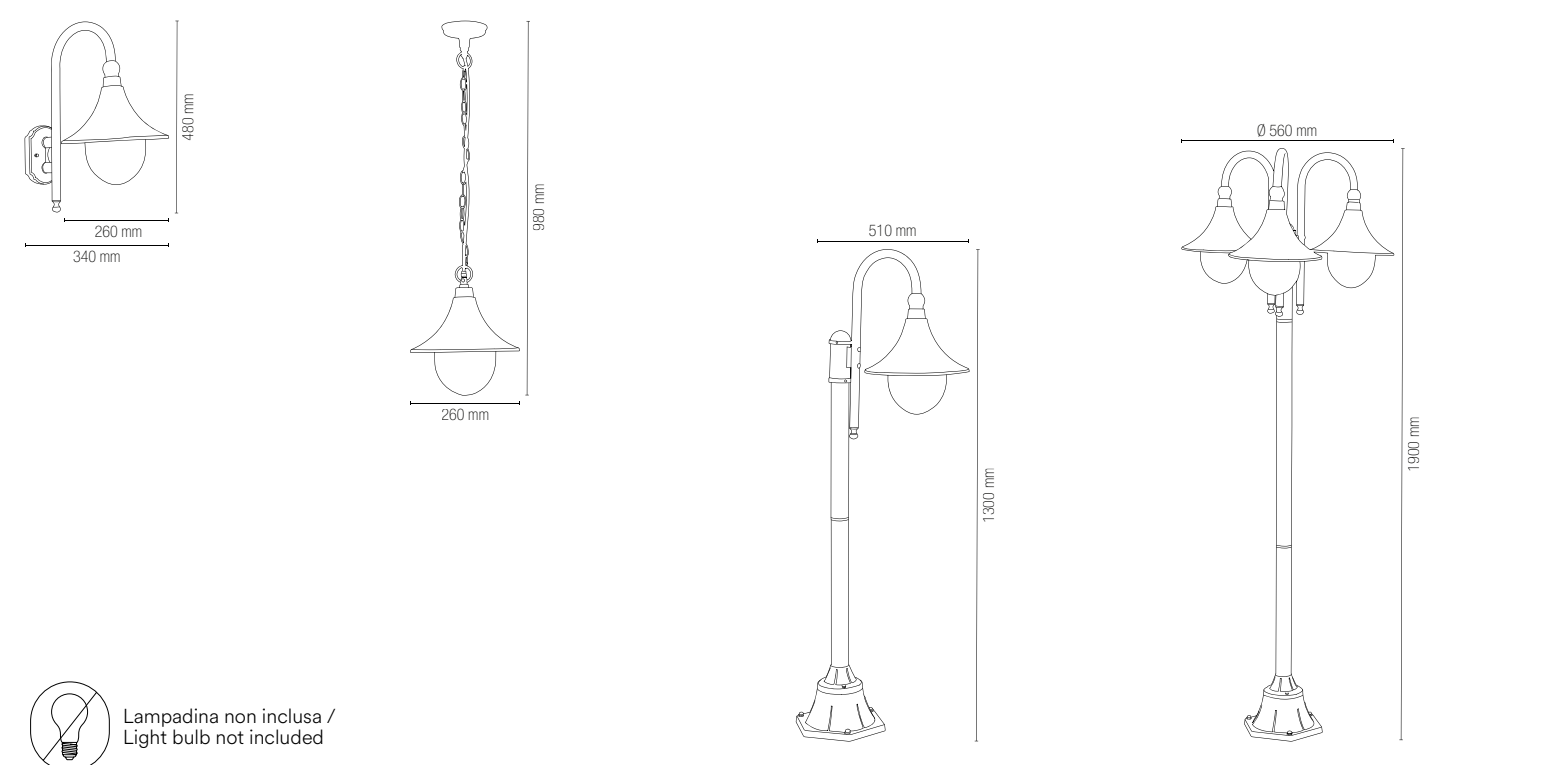

Lampadina non inclusa / Light bulb not included

OUTDOOR APPLIQUE, SCOPERSONI E PALETTI CORRELATI / WALL SUSPENSION AND FLOOR LAMPS COMBINED

In.tec light