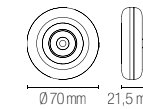

LED-SHELF-R7
8031414873029

lumen 110 lm

watt 1W