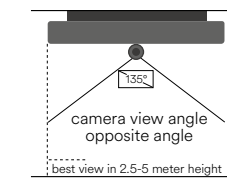

LED-ZOOM-INT 8031414877874	colour temp.	colour
lumen	3600 lm	
watt	30W	
beam angle	110°	
pf	0.95	

Tipo di sensore video Video sensor type	1/2,9" CMOS
Pixel	2.0 Mega
Illuminazione minima Min illuminance	Color 0.10lux @F2.0, black and white 0.01lux @F2.0
Angolo vista camera Camera view angle	135°
Otturatore Shutter	1/25-1/100,000 per second
Infrarossi IR	High power LED with ICR
WDR	Digital WDR
Video compression standard	H.264 32Kbps - 2Mbps
Risoluzione video Max picture size	1920x1080
Frequenza fotogrammi Frame rate	1-20 per second
Audio	Full duplex audio (doppio sistema di comunicazione)
Memoria	Support SD card (MAX 128Gb) Cloud storage NVR
Impostazione immagine Image setting	Support HD/SD; support mirror
Reset	Support
Controllo della luce Lighting control	Support manual, sensor, plan switch light (gestione accensioni)
Interfaccia di protocollo Interface protocol	Private
Comunicazione di protocollo Communication protocol	TCP/IP, HTTP, DHCP, DNS, RTSP
Funzioni generali General function	Dual stream, password protection
Wi-Fi	IEEE802.11b/g/n
PIR	Support PIR and motion detection

Control system easy installation

Full duplex audio