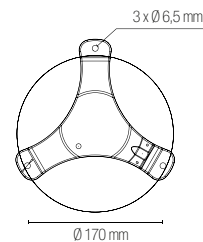

watt $3 \times 3W$
beam angle 25°

watt $36 \times 1W$
beam angle 45°