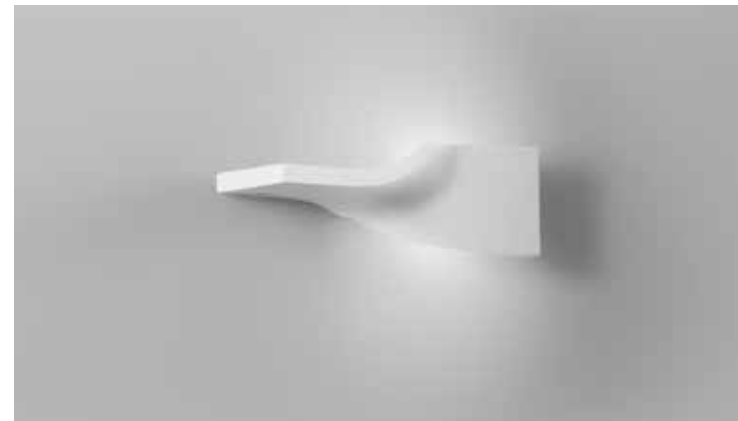

I-PIROETTE-AP36
8031414873562

1 x R7S MAX 7W

Lampadina
non inclusa /
Light bulb
not included

I-PIROETTE-AP56
8031414873579

1 x R7S MAX 20W

Lampadina
non inclusa /
Light bulb
not included

CORTINA

Applique a parete in gesso verniciabile,
diffusore inferiore in vetro satinato
e diffusore superiore in acrilico bianco.
Gypsum wall lamp paintable, lower diffuser
in satin glass and upper diffuser white acrylic.