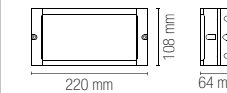

DUBAI

Applique a LED in alluminio con biemissione, emissione frontale con finitura bianco, antracite e bronzo.

LED aluminum wall lamp with double emission, frontal emission with white, anthracite and bronze finish.

technical information **DUBAI**

Materiale
alluminio

Colore
bianco opaco
antracite
bronzo

Temperatura colore selezionabile
3000K / 4000K

Driver
integrato

Material
aluminum

Colour
matt white
anthracite
bronze

Temperatura colore selezionabile
3000K / 4000K

Driver
built-in

LED-W-DUBAI-BCO

8031414888115

lumen

colour temp. | colour

1280 lm

watt

10W

beam angle

↓ 120° + 120° ↑ + 180° →

LED-W-DUBAI-ANT

8031414888108

lumen

colour temp. | colour

1280 lm

watt

10W

beam angle

↓ 120° + 120° ↑ + 180° →

LED-W-DUBAI-BRO

8031414888122

lumen

colour temp. | colour

1280 lm

watt

10W

beam angle

↓ 120° + 120° ↑ + 180° →