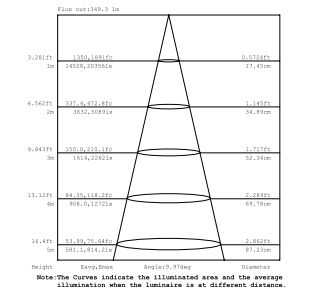

LED-RAYS-72P
8031440358040
lumen

watt **72 × 2W**
beam angle **45°**

colour temp. **RGB**