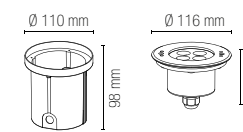

LED-TREVIS-R11
8031414869039
lumen

watt **9W**
beam angle **25°**

colour temp. | colour | recessed box