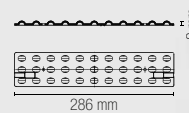

BUSBAR

Lampada lineare per sistema trunking.
Linear lamp for trunking system.

commercial areas use

industrial areas use

technical information **BUSBAR**

- **Materiale**
  alluminio
- **Colore**
  bianco
- **Temperatura colore**
  3000K / 4000K
- **Driver**
  integrato
- **Durata e on/off**
  50.000h
  >25.000 on/off
- **Material**
  aluminum
- **Colour**
  white
- **Colour temperature**
  3000K / 4000K
- **Driver**
  built-in
- **Life time and on/off**
  50.000h
  >25.000 on/off

	colour temp.	colour		colour temp.	colour
BUSBAR-LED72C 8031414883936	9340 lm		BUSBAR-LED72M-HELP 8031414898367	9340 lm	
BUSBAR-LED72M 8031414883929	9340 lm				
watt		72W	emergency light		3 h - 600 lm
beam angle		90°	watt		4W
			beam angle		90°

Funzione MAINTAIN
sempre accesa /
MAINTAIN
function always on

Funzione NON-MAINTAIN
emergenza /
NON-MAINTAIN function
only emergency

Compatibile con altri sistemi trunking in commercio / Compatible with other trunking systems

Fotometria del prodotto / Photometric curve

Accessori non inclusi / Not included accessories

BUSMAX-LENS-25
8031414884117

Lente per doppio fascio luminoso 25° /
Double lens 25°

Per tutta la lampada
BUSBAR occorrono 5 pezzi /
5 pieces need for the
whole **BUSBAR** lamp

BUSMAX-LENS-RL
8031414884124

Lente fascio di luce asimmetrica 25° sx-dx /
Asymmetric lens 25° sx-dx

Per tutta la lampada
BUSBAR occorrono 5 pezzi /
5 pieces need for the
whole **BUSBAR** lamp