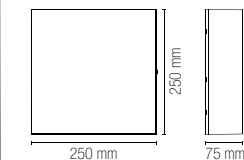

LED-TOGO-Q25
8031414883646
lumen 2400 lm

colour temp.	colour

watt 20W
beam angle 120°

LED-TOGO-RT20
8031414883622
lumen 1000 lm

colour temp.	colour

watt 8W
beam angle 120°