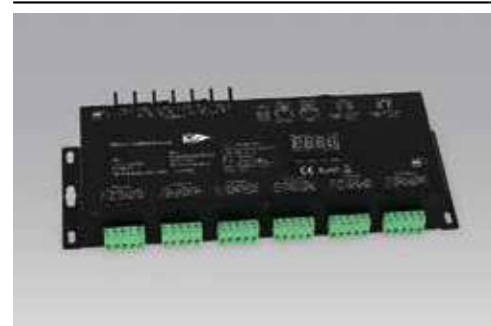

CONTROLLER-DMX-24 8031414872718

Controller DMX 24 canali
Tensione costante 4A
Input VOLTAGE 12/24V DC
Output POWER 24X(48-96)W
Output CURRENT 24X4A

Controller DMX 24 channels
Constant voltage 4A
Input VOLTAGE 12/24V DC
Output POWER 24X(48-96)W
Output CURRENT 24X4A

264,5 × 83 × 42 mm