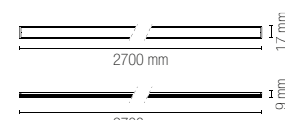

colour temp.	colour
LEDBAR-UNIX-270 8031414865178		
lumen	3510 lm	
watt	51,84W	
beam angle	120°