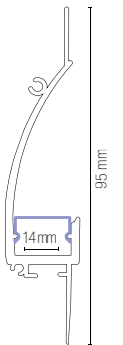

Profili in alluminio per fissaggio nel cartongesso.
Aluminum fixing profile in plasteboard.

I-PROFILO-RIDGE-2
8031414876570

Profilo 2 m angolare a rapido fissaggio nel cartongesso diffusore opale tappi e staffe inclusi.

2 m quick fixing angular profile in plasteboard with opal diffuser and caps included.

colour

Accessori / Accessories
I-PROFILO-RIDGE-CAP
8031414890552

Kit 2 pz tappi di chiusura per profilo RIDGE.

2 pcs kit caps for RIDGE profile.

I-PROFILO-TRIM-2
8031414876563

Profilo 2 m a veletta bianco diffusore opale incluso.

2 m profile in white colour plasterboard veil with opal diffuser included.

colour

Accessori / Accessories
I-PROFILO-TRIM-CAP
8031414890583

Kit 2 pz tappi di chiusura per profilo TRIM.

2 pcs kit caps for TRIM profile.

I-PROFILO-MOP
8031414890019

Profilo 2 m a veletta bianco diffusore opale e 2 tappi inclusi.

2 m white veil profile, opal diffuser and 2 caps included.

colour

Accessori / Accessories
I-PROFILO-MOP
8031414888733

Kit 2 pz tappi di chiusura per profilo MOP.

2 pcs kit caps for MOP profile.

I-PROFILO-GASH
8031414890262

Profilo 2 m a veletta bianco diffusore opale e 2 tappi inclusi.

2 m white veil profile, opal diffuser and 2 caps included.

colour

Accessori / Accessories
I-PROFILO-GASH-STL
8031414889990

Kit 2 pz staffe per profilo GASH incluso viti.

2 pcs kit brackets for GASH profile with included screws.

I-PROFILO-GASH-STZ
8031414890286

Kit 2 pz staffe per profilo GASH incluso viti.

2 pcs kit brackets for GASH profile with included screws.