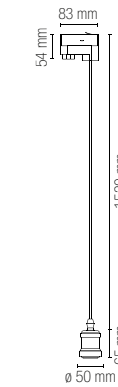

Colour

chrome
black anodized

Sospensione in alluminio con adattatore trifase e cavo in tessuto nero.

Pendant lamp in aluminum with three-phase adaptor and black fabric cable.