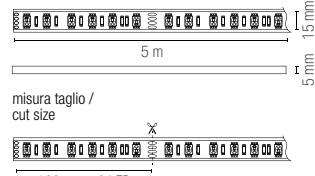

Rotolo 5 metri strip led.
Roll 5 meters strip-led.

EASY DOMOTICA 24V

Driver p. 837-846
Controller p. 848-851

STRIP24V-5050RGBW-IP68
8031414871407
lumen

colour temp.
5400 lm/m

STRIP24V-5050RGBW-IP68

misura taglio / cut size
100 mm - 6 LED