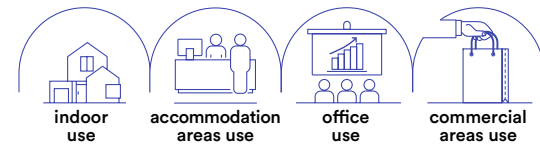

PANEL

Pannello a LED con struttura in alluminio e diffusore in acrilico bianco.
LED panel with aluminum structure, acrylic diffuser and white finish.