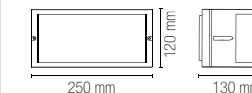

AUSTIN

Applique in alluminio bianco, silver, nero o bronzo con diffusore in policarbonato.
Aluminum wall lamp white, silver, black or bronze PC diffuser.

technical information **AUSTIN**

I-AUSTIN-AP BCO
8031440362122

1 x E27 MAX 42W

colour

Lampadina non inclusa /
Light bulb not included

I-AUSTIN-AP SIL
8031414862429

1 x E27 MAX 42W

colour

Lampadina non inclusa /
Light bulb not included

I-AUSTIN-AP NER
8031440362139

1 x E27 MAX 42W

colour

Lampadina non inclusa /
Light bulb not included

I-AUSTIN-AP BRO
8031440362108

1 x E27 MAX 42W

colour

Lampadina non inclusa /
Light bulb not included