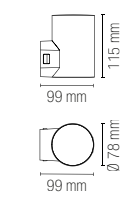

colour temp.	colour
LED-W-POLO-R2-BCO 8031414889631		
lumen	1600 lm	
LED-W-POLO-R2-NER 8031414889648		
lumen	1600 lm	
watt	2 x 8W	
beam angle	↓ 60° + 60° ↑