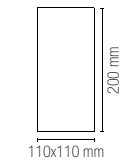

Lampadina non inclusa /
Light bulb not included