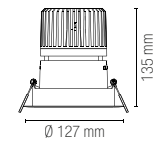

ELITE

Faretto da incasso antiriflesso con struttura in alluminio e finitura in bianco gofrato. Luce spot orientabile.

Anti-glare recessed spotlight with aluminum frame and embossed white finish. Adjustable spot light.

technical information ELITE

Materiale
alluminio

Colore
bianco
gofrato

Temperatura colore
3000K / 4000K

Driver
incluso

Material
aluminum

Colour
Embossed
white

Colour temperature
3000K / 4000K

Driver
included

	colour temp.	colour
INC-ELITE-1X10C 8031440363396 lumen		
	1000 lm	
INC-ELITE-1X10M 8031440363365 lumen		
	1000 lm	
watt	10W	
beam angle	40°	
pf	-	
	Ø 95 mm	

	colour temp.	colour
INC-ELITE-1X20C 8031440363372 lumen		
	2000 lm	
INC-ELITE-1X20M 8031440363341 lumen		
	2000 lm	
watt	20W	
beam angle	40°	
pf	-	
	Ø 107 mm	

	colour temp.	colour
INC-ELITE-1X30C 8031440363358 lumen		
	2900 lm	
INC-ELITE-1X30M 8031440363327 lumen		
	2900 lm	
watt	30W	
beam angle	40°	
pf	0.90	
	Ø 150 mm	

	colour temp.	colour
INC-ELITE-1X45C 8031440363334 lumen		
	4500 lm	
INC-ELITE-1X45M 8031440363303 lumen		
	4500 lm	
watt	45W	
beam angle	40°	
pf	0.90	
	Ø 150 mm