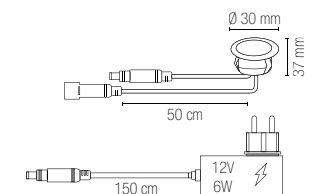

RIDER

Kit 6 pz segnapassi incasso.
Kit 6pcs recessed light.

- **Materiale**
  acciaio
- **Colore**
  acciaio
- **Temperatura colore**
  4000K
- **Driver**
  12V 6W DC
  incluso
- **Material**
  steel
- **Colour**
  stainless steel
- **Colour temperature**
  4000K
- **Driver**
  12V 6W DC
  included

LED-RIDER-R6
8031436141236
lumen

watt	6 x 0,6W
driver	12V 6W DC
beam angle	120°
	Ø 23 mm

colour temp.	colour
●	●
360 lm	

Fotometria del prodotto /
Photometric curve

Accessori inclusi /
Included accessories

RIDER

Kit 6 pz segnapassi incasso.
Kit 6pcs recessed light.

- **Materiale**
  acciaio
- **Colore**
  acciaio
- **Temperatura colore**
  RGB
- **Driver**
  12V 6W
  incluso
- **Material**
  nikel
- **Colour**
  stainless steel
- **Colour temperature**
  RGB
- **Driver**
  12V 6W
  included

LED-RIDER-R6-RGB
8031439871260
lumen

watt	6 x 0,6W
driver	12V 6W DC
beam angle	120°
	Ø 23 mm

colour temp.	colour
●	●
RGB	

Accessori inclusi /
Included accessories