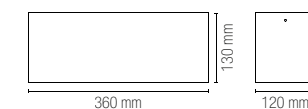

I-LIVING-PL23
8031414876044

2 x E14 MAX 13W

Lampadina non inclusa /
Light bulb not included

I-LIVING-PL36
8031414876051

4 x E14 MAX 13W

Lampadina non inclusa /
Light bulb not included

GABRIEL

Plafoniere in gesso verniciabile con diffusore in vetro.
Ceiling lamps in paintable gypsum with glass diffuser.