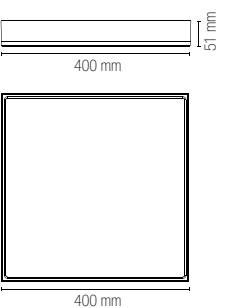

LED-KLIO-Q40C 8031414875702	colour temp.	colour
lumen	7800 lm	
LED-KLIO-Q40 8031414868070		
lumen	7800 lm	
LED-KLIO-Q40 NER 8031414868063		
lumen	7800 lm	
watt		64,8W
beam angle		120°
pf		0.90