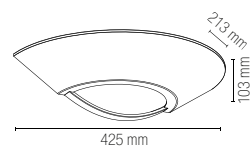

Lampadina non inclusa /
Light bulb not included

OLYMPIA

Applique a parete in gesso verniciabile con diffusione luminosa verso l'alto.
Wall lamp in gypsum paintable with light diffusion upwards.