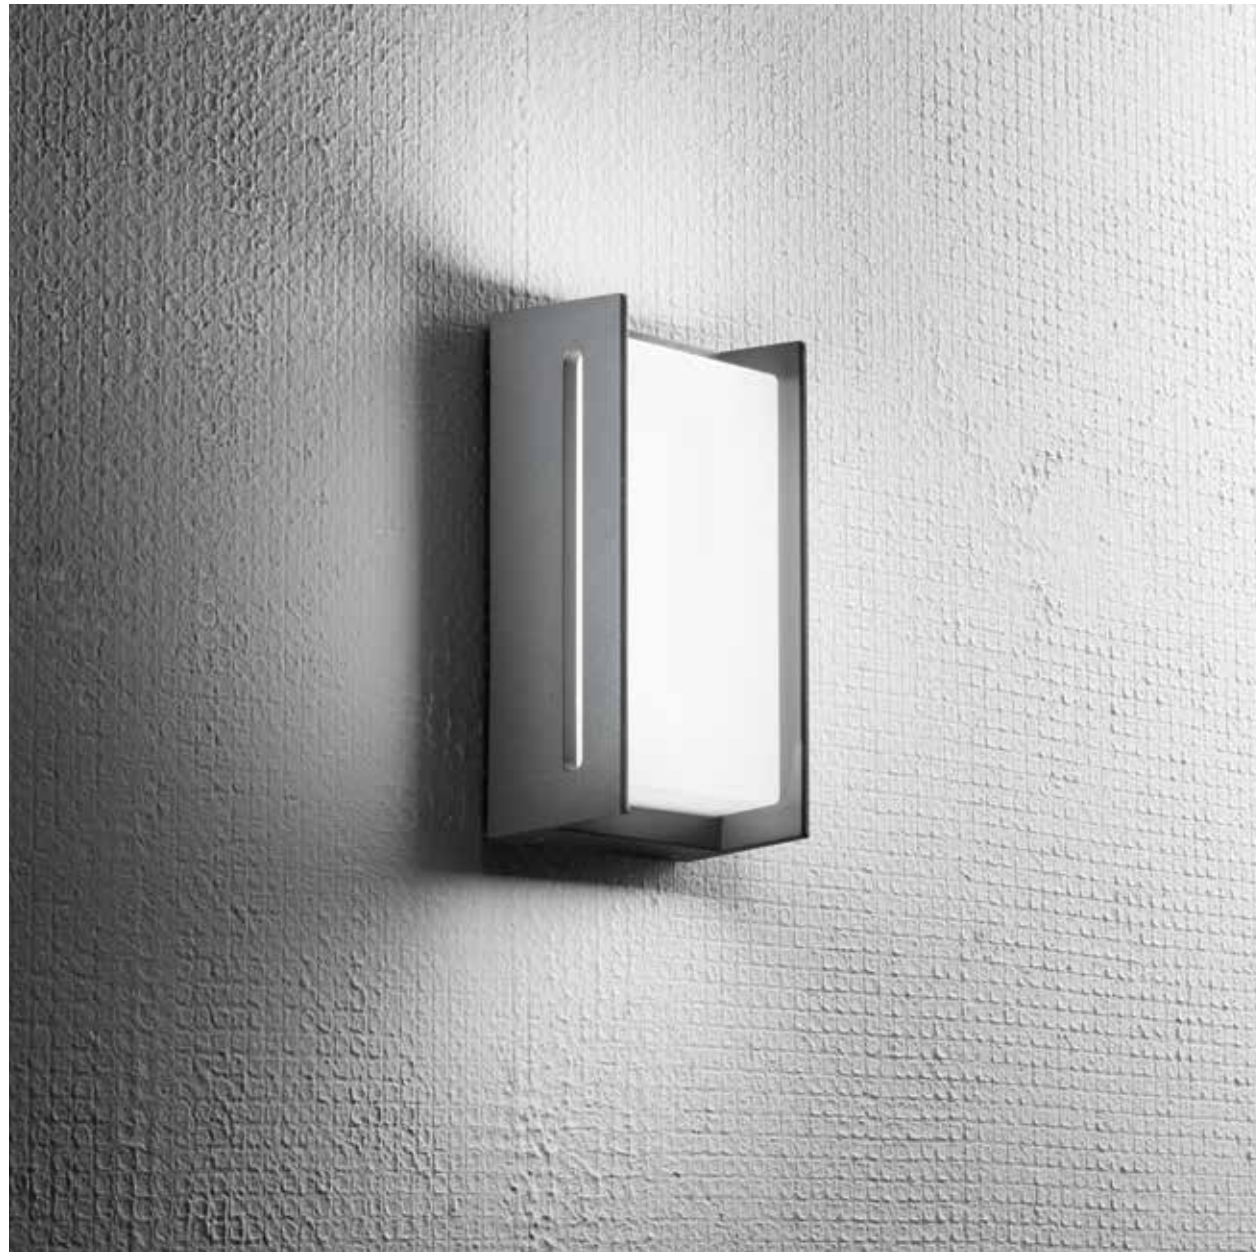

lumen	470 lm
watt	10W
beam angle	↓ 110° + 110° ↑

colour temp.		colour	
--------------	--	--------	--

Control system easy installation

COMPACT

Applique a LED in alluminio colore antracite con diffusore in policarbonato.
Anthracite aluminum LED wall lamp and PC diffuser.