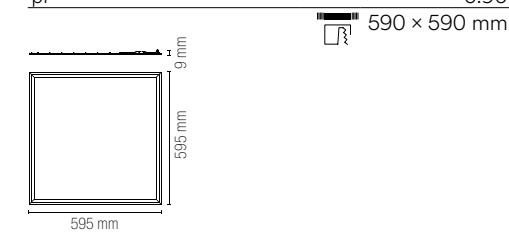

LED-PANEL-60X60-DIM

8031414861026
lumen

colour temp.	colour
3600 Lm	

watt	40W
beam angle	120°
pf	0.90

**Fotometria del prodotto /
Photometric curve**