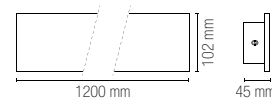

LED-PARKER-AP30 GR
8031414866977
lumen 1080 lm

colour temp.
colour

watt 8,6W
beam angle ↓ 120° + 120° ↑

Connettore IP65 incluso / IP65 connector included

Lampadina non inclusa / Light bulb not included