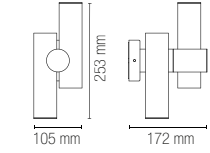

colour temp.	colour
LED-REVERSE-AP 8031414883127		
lumen	620 lm	
watt	7,5W	
beam angle	120°