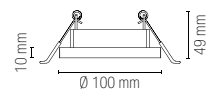

Portalampe incluso /
Lampholder included