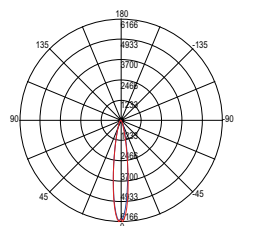

DAVINCI-S60