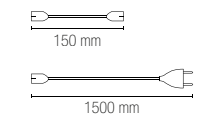

LEDBAR-MOVIE-L

8031414866441

lumen	1275 lm	colour temp.	colour
watt	15W		
beam angle	120°		

Connettore /
Connector