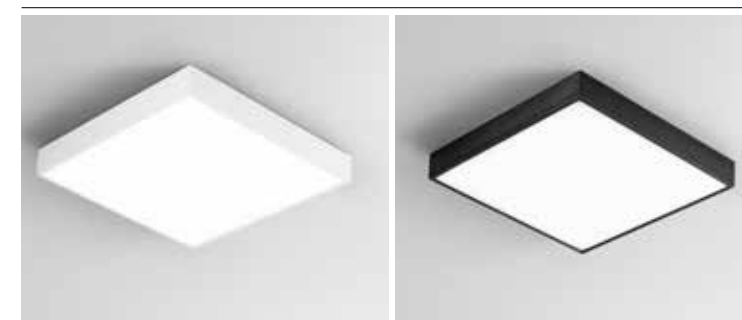

Fotometria del prodotto / Photometric curve