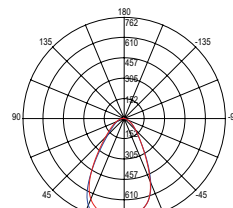

LED-BARRET-R24

Connessione in serie /
Serie connection system