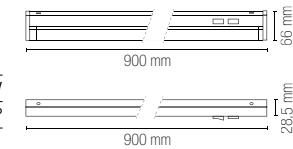

LEDBAR-MOVIE-L

8031414866441

lumen	1275 lm	colour temp.	colour
watt	15W		
beam angle	120°		

Connettore /
Connector