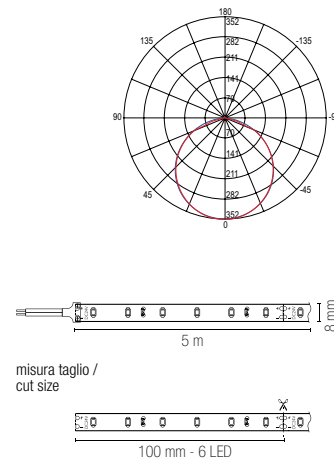

STRIP

Rotolo 5 metri strip led.
Roll 5 meters strip-led.

EASY DOMOTICA

Driver p. 837-846
Controller p. 848-851

Materiale kapton senza silicone	Materiale kapton without silicone
Temperatura colore 3000K / 4000K / 6000K	Temperatura colore 3000K / 4000K / 6000K
Driver DC24V tensione costante non incluso	Driver DC24V constant voltage not included
Durata e on/off 50.000h >25.000 on/off	Life time and on/off 50.000h >25.000 on/off