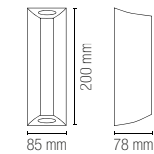

RAY

Applique a LED in alluminio biemissione più emissione frontale in antracite o corten gofrato.
Aluminum LED wall lamp double emission light and front light stream embossed anthracite or corten finish.

technical information **RAY**

- **Materiale**
  alluminio
- **Colore**
  gofrato antracite
  gofrato corten
- **Temperatura colore selezionabile**
  3000K / 4000K
- **Driver**
  incluso
- **Material**
  aluminum
- **Colour**
  embossed anthracite
  embossed corten
- **Selectable color temperature**
  3000K / 4000K
- **Driver**
  included

LED-W-RAY ANT
8031414867127
lumen 1100+390 lm

watt 14W
beam angle ↓ 50° + 50° ↑ + 120° →

LED-W-RAY BRO
8031414870998
lumen 1100+390 lm

watt 14W
beam angle ↓ 50° + 50° ↑ + 120° →