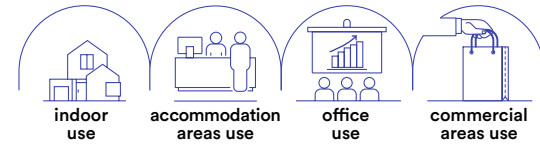

HYDE

Faretto da incasso con struttura in alluminio disponibile in bianco nero.

Recessed spotlight with aluminum structure available in black or white.