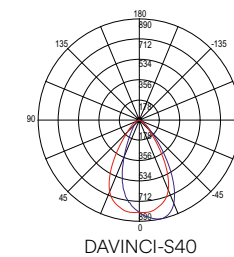

Da Vinci Project 48V
Sfere volventi / Rolling spheres

CYMBAL

Lampada a sospensione
LED in alluminio
per sistema a binario.
Aluminum LED suspension
lamp for track system.

Materiale
alluminio

Colore
bianco opaco
nero opaco

Temperatura colore
3000K / 4000K

Driver
DC 48V
non incluso

Material
aluminum

Colour
matt white
matt black

Colour temperature
3000K / 4000K

Driver
DC 48V
not included

	colour temp.	colour
DAVINCI-W-S40C 8031414894017		
lumen	1855 lm	
DAVINCI-W-S40M 8031414894024		
lumen	1855 lm	
DAVINCI-S40C 8031414893997		
lumen	1855 lm	
DAVINCI-S40M 8031414894000		
lumen	1855 lm	

	colour temp.	colour
DAVINCI-W-S15C 8031414893973		
lumen	780 lm	
DAVINCI-W-S15M 8031414893980		
lumen	780 lm	
DAVINCI-S15C 8031414893959		
lumen	780 lm	
DAVINCI-S15M 8031414893966		
lumen	780 lm