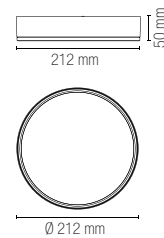

LED-KLIO-R11C 8031414875719	colour temp.	colour
lumen	2000 lm	
LED-KLIO-R11 8031440358675		
lumen	2000 lm	
LED-KLIO-R11 NER 8031414868032		
lumen	2000 lm	
watt		16W
beam angle		120°
pf		-

LED-KLIO-R17C 8031414875726	colour temp.	colour
lumen	3000 lm	
LED-KLIO-R17 8031440363587		
lumen	3000 lm	
LED-KLIO-R17 NER 8031414868049		
lumen	3000 lm	
watt		22W
beam angle		120°
pf		-

LED-KLIO-R21C 8031414875733	colour temp.	colour
lumen	4600 lm	
LED-KLIO-R21 8031440363594		
lumen	4600 lm	
LED-KLIO-R21 NER 8031414868056		
lumen	4600 lm	
watt		36W
beam angle		120°
pf		0.90

LED-KLIO-R40C 8031414875740	colour temp.	colour
lumen	7800 lm	
LED-KLIO-R40 8031414868087		
lumen	7800 lm	
LED-KLIO-R40 NER 8031414868094		
lumen	7800 lm	
watt		64,8W
beam angle		120°
pf		0.90

Fotometria del prodotto / Photometric curve

LED-KLIO-Q11C 8031414875672	colour temp.	colour
lumen	2000 lm	
LED-KLIO-Q11 8031440363563		
lumen	2000 lm	
LED-KLIO-Q11 NER 8031414868001		
lumen	2000 lm	
watt		16W
beam angle		120°
pf		-

LED-KLIO-Q17C 8031414875689	colour temp.	colour
lumen	3000 lm	
LED-KLIO-Q17 8031440363570		
lumen	3000 lm	
LED-KLIO-Q17 NER 8031414868018		
lumen	3000 lm	
watt		22W
beam angle		120°
pf		-

LED-KLIO-Q21C 8031414875696	colour temp.	colour
lumen	4600 lm	
LED-KLIO-Q21 8031440363549		
lumen	4600 lm	
LED-KLIO-Q21 NER 8031414868025		
lumen	4600 lm	
watt		36W
beam angle		120°
pf		0.90

LED-KLIO-Q40C 8031414875702	colour temp.	colour
lumen	7800 lm	
LED-KLIO-Q40 8031414868070		
lumen	7800 lm	
LED-KLIO-Q40 NER 8031414868063		
lumen	7800 lm	
watt		64,8W
beam angle		120°
pf		0.90