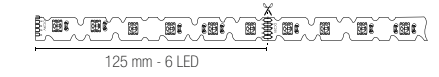

Materiale
kapton
senza silicone

Materiale
kapton
without silicone

Temperatura colore
RGB

Temperatura colore
RGB

Driver
DC24V
tensione costante
non incluso

Durata e on/off
50.000h
>25.000 on/off

Driver
DC24V
constant voltage
not included

Life time and on/off
50.000h
>25.000 on/off