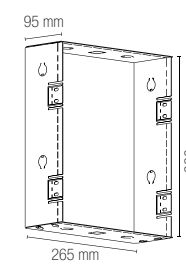

I-ANIMA-AP2-BOX
8031414868391

Cassa di derivazione opzionale per fissaggio a parete in muratura materiale alluminio / Aluminum optional recess box for brickwork recess installation