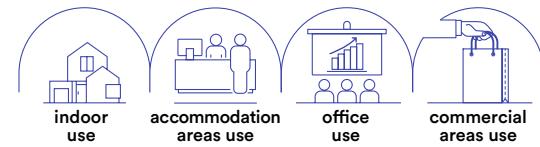

PHANTOM

Incasso con struttura in gesso verniciabile e portalampe incluso.
Gypsum downlight paintable and lamp holder included.

INC-PHANTOM-R1
8031431551184

1x GU10 MAX 35W
Ø 83 mm