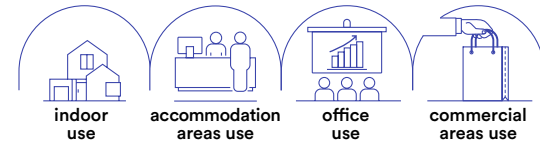

I-LIVING-PL23
8031414876044

2 x E14 MAX 13W

Lampadina non inclusa /
Light bulb not included

I-LIVING-PL36
8031414876051

4 x E14 MAX 13W

Lampadina non inclusa /
Light bulb not included

GABRIEL

Plafoniere in gesso verniciabile con diffusore in vetro.
Ceiling lamps in paintable gypsum with glass diffuser.