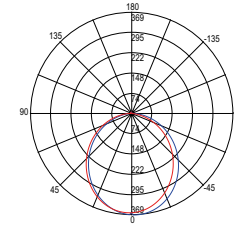

- **Materiale**
  PC
- **Colore**
  bianco
  nero
- **Temperatura colore**
  4000K
- **Driver**
  incluso
- **Material**
  PC
- **Colour**
  white
  black
- **Colour temperature**
  4000K
- **Driver**
  included

INC-DAMA-QR44