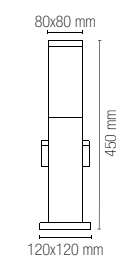

colour

I-STATION-SC2
8031414879564

Plug 2X max 15A 250V 2500W