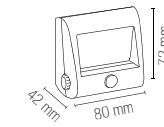

SONAR

Materiale
policarbonato

Colore
silver

Temperatura colore
4500K

Material
polycarbonate

Colour
silver

Colour temperature
4500K

Barra sottopensile con sensore di movimento.
Cabinet bar with motion sensor.

LED-SONAR-AP
8031440021272

lumen 35 lm

watt 6 × 0,45W
beam angle 45°

colour temp. | colour

Accessori inclusi /
Included accessories

Sensore di movimento regolabile /
Adjustable motion sensor

3×1,5V AAA
batteria non inclusa / not included battery

VISTA

Materiale
policarbonato

Colore
bianco
silver

Temperatura colore
4500K / 6000K

Material
polycarbonate

Colour
white
silver

Colour temperature
4500K / 6000K

Lampada LED con sensore di movimento in bianco.
LED lamp with motion sensor in white.

LED-VISTA-M-AP
8031440031271

lumen 18 lm

watt 3 × 0,075W
beam angle 68° ↑
beam angle 88° ↓

colour temp. | colour

Accessori inclusi /
Included accessories

Sensore di movimento /
motion sensor

3×1,5V AAA
batteria ricaricabile /
rechargeable battery

YOUNG

Materiale
alluminio
silver

Temperatura colore
4000K

Driver
incluso

Material
aluminum
silver

Colour temperature
4000K

Driver
included

Barra sottile sottopensile con interruttore ottico.
Thin bar under cabinet with optical switch.

LED-YOUNG-5W
8031440071277

lumen 320 lm

watt 4,9W
beam angle 120°

colour temp. | colour

Accessori inclusi /
Included accessories

x1 alimentatore
con cavo 2 m /
x1 power supply with
2 m cable included

Lampada LED con sensore di movimento in silver.
LED lamp with motion sensor in silver.

LED-VISTA-AP
8031439991272

lumen 20 lm

watt 3 × 0,075W

colour temp. | colour

Accessori inclusi /
Included accessories

Sensore di movimento /
motion sensor

3×1,5V AAA
batteria ricaricabile /
rechargeable battery