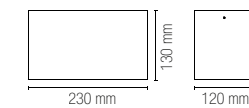

Lampadina non inclusa /
Light bulb not included