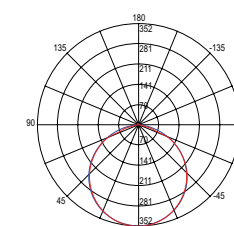

STRIP

**Rotolo strip led 3 metri
incluso di alimentatore.**
Kit 3 meters roll strip led
with driver included.

Driver p. 837-846
Controller p. 848-851

Materiale
kapton
senza silicone

Temperatura colore
3000K / 4000K / 6000K

Driver
36W - 24V DC
incluso

Durata e on/off
25.000h
>12.500 on/off

Materiale
kapton
without silicone

Temperatura colore
3000K / 4000K / 6000K

Driver
36W - 24V DC
included

Life time and on/off
25.000h
>12.500 on/off

misura taglio /
cut size

125 mm - 6 LED

STRIP24V-2835C-KIT

8031414871414

lumen

colour
temp.

820 lm/m

STRIP24V-2835M-KIT

8031414871421

lumen

820 lm/m

STRIP24V-2835F-KIT

8031414871438

lumen

820 lm/m

light source	SMD 2835
watt/m	10W
led/m	48

Accessori inclusi / Included accessories

36W - 24V DC

**Rotolo strip led 3 metri
incluso di alimentatore.**
Kit 3 meters roll strip led
with driver included.

EASY
DOMOTICA

Driver p. 837-846
Controller p. 848-851

Materiale
kapton
senza silicone

Temperatura colore
RGB

Driver
24W - 24V DC
incluso

Durata e on/off
25.000h
>12.500 on/off

Materiale
kapton
without silicone

Temperatura colore
RGB

Driver
24W - 24V DC
included

Life time and on/off
25.000h
>12.500 on/off

misura taglio /
cut size

167 mm - 5 LED

STRIP24V-5050RGB-KIT

8031414871445

light source

colour
temp.

RGB

light source	SMD 5050
total power 3m	21,6W
total led 3m	90

Accessori inclusi / Included accessories

24W - 24V DC + Telecomando + Controller RGB /
24W - 24V DC + Remote control + Controller RGB