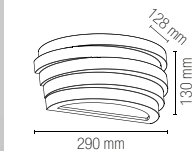

Lampadina non inclusa /
Light bulb not included