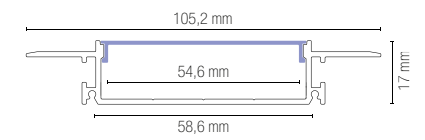

2 m quick fixing profile in plasteboard with opal diffuser and caps included.

colour

Accessori / Accessories

I-PROFILO-GORIZIA-XL-CAP
8031414890514

Kit 2 pz tappi di chiusura per profilo GORIZIA-XL.

2 pcs kit caps for GORIZIA-XL profile.