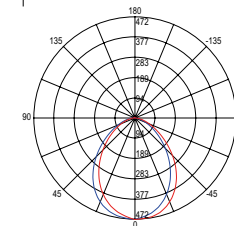

170 lm

Ø 35 mm

90 mm

Ø 40 mm

57 mm

Fotometria del prodotto / Photometric curve

LED-IMPACT24V-R1C
LED-IMPACT24V-Q1C

LED-IMPACT24V-R1M
LED-IMPACT24V-Q1M