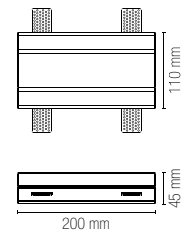

INC-SKILIFT-L16CM
8031414884360
165 × 165 mm