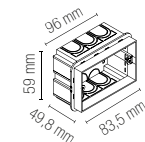

scatola derivazione 503
503 junction box
non inclusa / not included