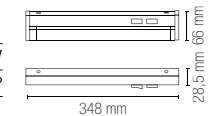

LEDBAR-MOVIE-S

8031414866427

lumen	425 lm	colour temp.	colour
watt	5W		
beam angle	120°