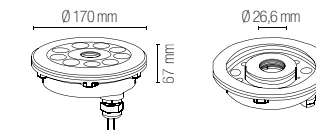

Life time and on/off
50.000h
>25.000 on/off

Incasso per fontane LED RGB full color.
LED RGB full color fountain recess lamp.

LED-CROWN-R14
8031414869015
lumen

watt $9 \times 2W$
beam angle 25°

Plan view 162.6 in