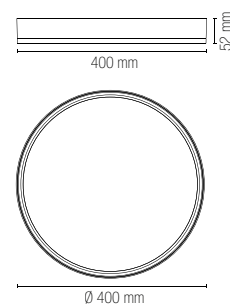

LED-KLIO-R40C 8031414875740	colour temp.	colour
lumen	7800 lm	
LED-KLIO-R40 8031414868087		
lumen	7800 lm	
LED-KLIO-R40 NER 8031414868094		
lumen	7800 lm	
watt		64,8W
beam angle		120°
pf		0.90