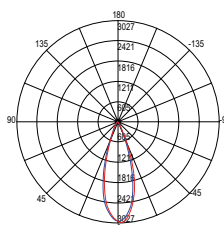

Materiale
corpo in alluminio pressofuso

Colore
bianco opaco
nero opaco
cromo
oro
bronzo

Temperatura colore
3000K / 4000K

Driver
integrato

Material
aluminum
die cast body

Colour
matt white
matt black
chrome
gold
bronze

Colour temperature
3000K / 4000K

Driver
built-in

LED-ROCKET-7

Proiettore a binario con luce spot in alluminio pressofuso con adattatore trifase.

Track headlamp with spot light in die-cast aluminum with three-phase adapter.