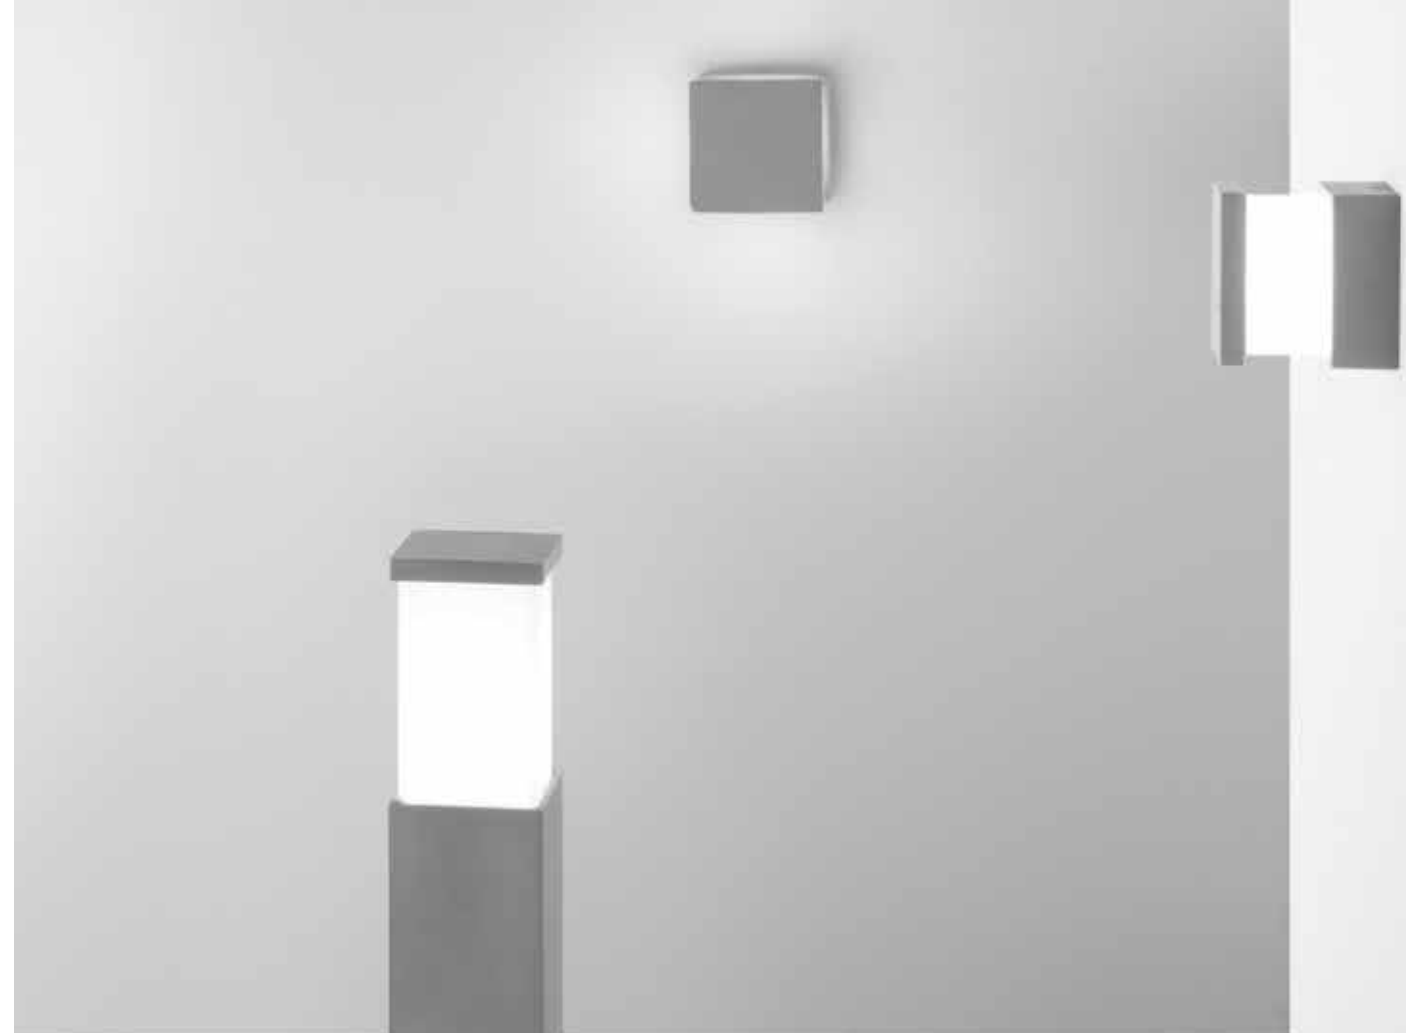

I-PERRET-AP
8031414871827

1 x E14 MAX 10W

- Connettore IP65 incluso / IP65 connector included
- Lampadina non inclusa / Light bulb not included

I-PERRET-P60
8031414871834

1 x E27 MAX 15W