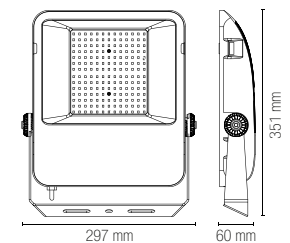

colour temp.	colour
LED-TAURUS-150 8031414875771	●	●
lumen	18000 lm	
LED-TAURUS-150F 8031414876648	●	●
lumen	18000 lm	
watt		150W
beam angle		110°