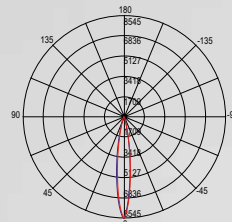

DAVINCI-SHOT-B

	colour temp.	colour
DAVINCI-SHOT-B-10C 8031414893911 lumen	980 lm	
DAVINCI-SHOT-B-10M 8031414893928 lumen	980 lm	
watt	10W	
beam angle	24°	

Da Vinci Project 48V
Sfere volventi / Rolling spheres