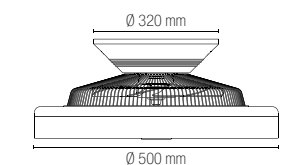

Materiale
acrilico PMMA

Temperatura colore
CCT

Materiale ventilatore
7 lame trasparenti
in termoplastica

Caratteristiche ventilatore
7 lame ultra
silenziose con
rotazione unilaterale

Driver
incluso

Material
PMMA acrylic

Colour temperature
CCT

Fan material
7 trasparent
thermoplastic blades

Fan characteristics
7 ultra-silent
blades unidirectional
rotation

Driver
included

Control system easy installation

On-off ghiera esterna /
On-off outer ring

Regolazione velocità ventole /
Fan speed adjustment

Regolazione gradi kelvin /
Adjustable white

Regolazione intensità di luce (dimmer) /
Light intensity (dimmer)

Regolazione gradi kelvin /
Adjustable white

Smart
Intec
WiFi

RF 2.4G
control
system

ALEXA e
GOOGLE
HOME
voice control