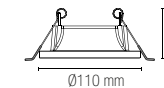

Portalampane incluso /
Lampholder included