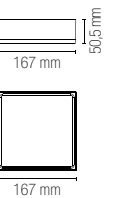

LED-KLIO-Q21C 8031414875696	colour temp.	colour
lumen	4600 lm	
LED-KLIO-Q21 8031440363549		
lumen	4600 lm	
LED-KLIO-Q21 NER 8031414868025		
lumen	4600 lm	
watt		36W
beam angle		120°
pf		0.90