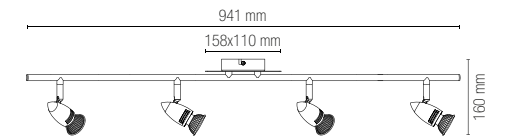

colour

SPOT-SUNNY-4
8031431851185

4 x GU10 5W LED

Accessori inclusi / Included accessories

Lampadine LED SMD / LED SMD light bulbs

watt	5W
beam angle	100°
cri	80
on/off	>10.000
2700K	
lumen	400 lm
dimmer	

MIAMI