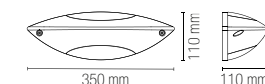

Lampadina non inclusa /
Light bulb not included