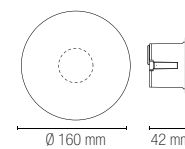

molle incluse / spring included