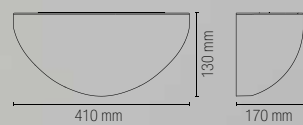

Lampadina non inclusa /
Light bulb not included