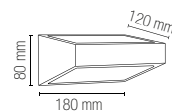

MERCURY

Applique a LED in alluminio gofrato bianco.
Aluminum LED wall lamp embossed white finish.

Materiale
alluminio

Material
aluminum

Colore
gofrato bianco

Colour
embossed white

Temperatura colore
3000K

Colour temperature
3000K

Driver
incluso

Driver
included

LED-W-MERCURY/5W

8031434091212

lumen

colour temp.	colour
630 lm	

watt	6W
beam angle	↓ 120° + 120° ↑

GAMMA

Applique a LED in alluminio gofrato bianco.
Aluminum LED wall lamp embossed white finish.

Materiale
alluminio

Material
aluminum

Colore
gofrato bianco

Colour
embossed white

Temperatura colore selezionabile
3000K / 4000K

Selectable color temperature
3000K / 4000K

Driver
incluso

Driver
included

LED-W-GAMMA/10W

8031434041217

lumen

colour temp.	colour
1100 lm	

watt	2 x 5W
beam angle	↓ 120° + 120° ↑

In.tec light **OUTDOOR** APPLIQUE / WALL LAMPS