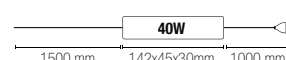

colour temp.	colour
LEDBAR-UNIX-300 8031414870738		
lumen	3900 lm	
watt	57,6W	
beam angle	120°