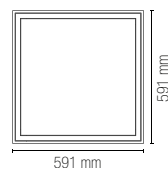

lumen

colour temp. CCT 4200 lm

watt	42W
beam angle	120°
pf	0.90
□	590 × 590 mm