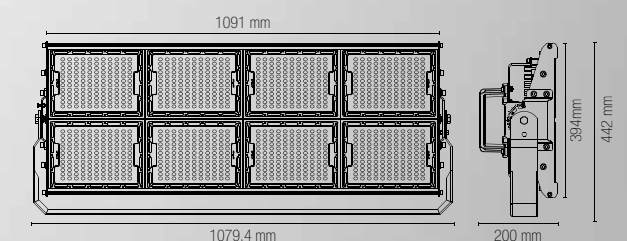

PROIETTORI / FLOOD LIGHTS

In.tec light