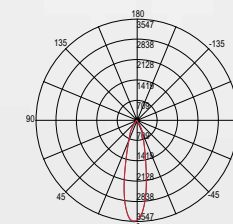

Fotometria del prodotto /
Photometric curve

BERNINI-S10