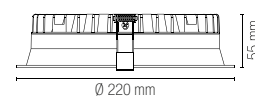

colour temp.	colour
INC-XANTO-C-R220 8031414861125		
lumen	3000 lm	
INC-XANTO-M-R220 8031414861248		
lumen	3000 lm	
INC-XANTO-F-R220 8031414861187		
lumen	3000 lm	
watt	30W	
beam angle	98°	
pf	0.90	
	Ø 200 mm