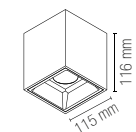

MIG

Plafoniera a LED anti-abbagliamento con struttura in alluminio.

Anti-glare LED ceiling lamp with aluminum structure.

Materiale
struttura in alluminio
riflettore in acrilico

Colore
bianco gofrato con riflettore cromato,
nero gofrato con riflettore nero lucido

Temperatura colore
3000K / 4000K

Driver
incluso

Durata e on/off
50.000 h >25.000 on/off

Material
aluminum structure
with acrylic reflector

Colour
embossed white
with chrome reflector,
embossed black with
glossy black reflector

Colour temperature
3000K / 4000K

Driver
included

Durata e on/off
50.000 h >25.000 on/off

technical information **MIG**

	colour temp.	colour
LED-MIG-R20C BCO 8031414874064 lumen		
	2000 lm	
LED-MIG-R20 BCO 8031414866823 lumen		
	2000 lm	
LED-MIG-R20C NER 8031414874057 lumen		
	2000 lm	
LED-MIG-R20 NER 8031414866717 lumen		
	2000 lm	
watt	20W	
beam angle	45°	
pf	0.90	

	colour temp.	colour
LED-MIG-Q20C BCO 8031414874118 lumen		
	2000 lm	
LED-MIG-Q20 BCO 8031414870981 lumen		
	2000 lm	
LED-MIG-Q20C NER 8031414874101 lumen		
	2000 lm	
LED-MIG-Q20 NER 8031414866731 lumen		
	2000 lm	
watt	20W	
beam angle	45°	
pf	0.90	

Fotometria del prodotto / Photometric curve