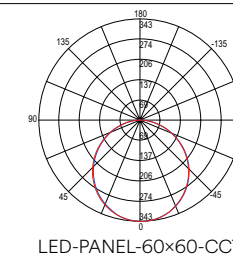

Accessorio incluso /
Included accessory

Telecomando incluso /
Remote control included

Fotometria del prodotto /
Photometric curve