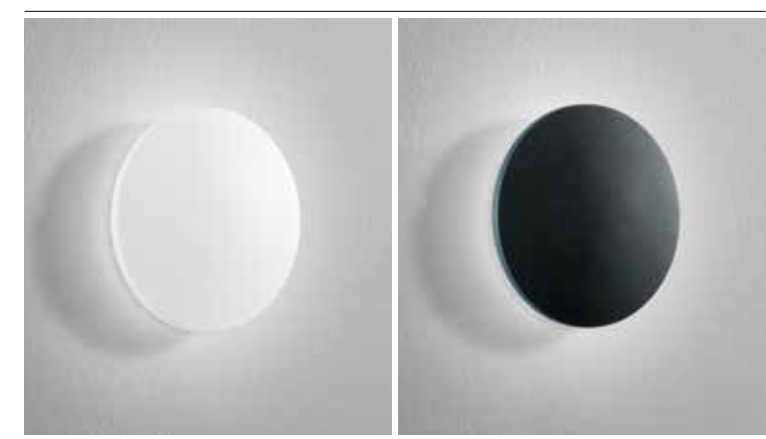

colour temp.	colour
LED-W-AMON-MC BCO 8031414876709 lumen	660 lm	
LED-W-AMON-M BCO 8031414867165 lumen	660 lm	
LED-W-AMON-M NERO 8031414867158 lumen	660 lm	
watt	9W	
beam angle	360°	

Materiale alluminio	Material aluminum
Colore gofrato bianco gofrato nero	Colour embossed white embossed black
Temperatura colore 3000K / 4000K	Colour temperature 3000K / 4000K
Driver incluso	Driver included

In.tec light **OUTDOOR** APPLIQUE / WALL LAMPS