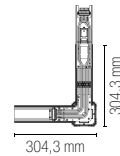

BUSBAR-ST-T
8031414884100

Connettore a T
7 cavi. T connector
with 7 wires.