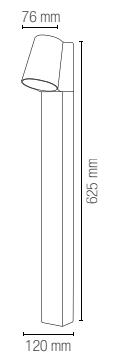

In.tec light **OUTDOOR** APPLIQUE SCOPERSONI E PALETTI CORRELATI / WALL SUSPENSION AND FLOOR LAMPS COMBINED