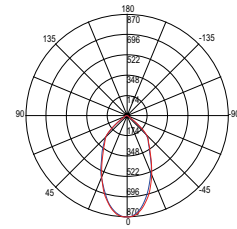

INC-POLARIS R3
watt 3W
beam angle 24°
Ø 55 mm