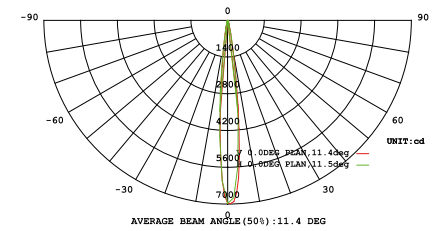

technical information **RAYS**

Proiettore LED RGB full color in alluminio
LED RGB full color lamp in aluminium

Materiale
alluminio

Temperatura colore
RGB full color

Driver
incluso

Durata e on/off
50.000h
>25.000 on/off

Material
aluminum

Colour temperature
RGB full color

Driver
included

Life time and on/off
50.000h
>25.000 on/off

LED-RAYS-30P
8031440358071
lumen

watt **30 × 1W**
beam angle **45°**

colour temp. **RGB**

LED-RAYS-36P
8031440355445
lumen

watt **30 × 1W**
beam angle **45°**

colour temp. **RGB**

LED-RAYS-72P
8031440358040
lumen

watt **72 × 2W**
beam angle **45°**

colour temp. **RGB**