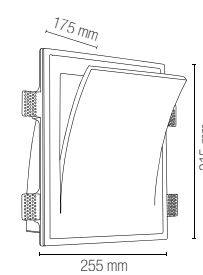

technical information **ANIMA**

Staffa regolabile / Adjustable bracket

Portalampada incluso / Lampholder included

Lampadina non inclusa / Light bulb not included

I-ANIMA-AP2
8031414861323

2 x E14 MAX 14W
320 x 260 x 90 mm