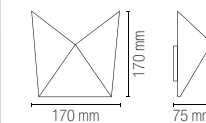

STEALTH

Appliche a LED in alluminio gofrato bianco o nero.
Aluminum LED wall lamp embossed white or black.

technical information **STEALTH**

Materiale
alluminio

Material
aluminum

Colore
gofrato bianco
gofrato nero

Colour
embossed white
embossed black

Temperatura colore
4000K

Colour temperature
4000K

Temperatura colore selezionabile
3000K / 4000K

Selectable color temperature
3000K / 4000K

Driver
incluso

Driver
included

LED-W-STEALTH BCO
8031414866960
lumen

colour temp.	colour
470 lm	

watt	7W
beam angle	120°

LED-W-STEALTH NER
8031414866953
lumen

colour temp.	colour
470 lm	

watt	7W
beam angle	120°