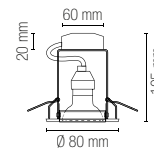

Kit 3 pz / Kit 3 pcs

Ø 80 mm