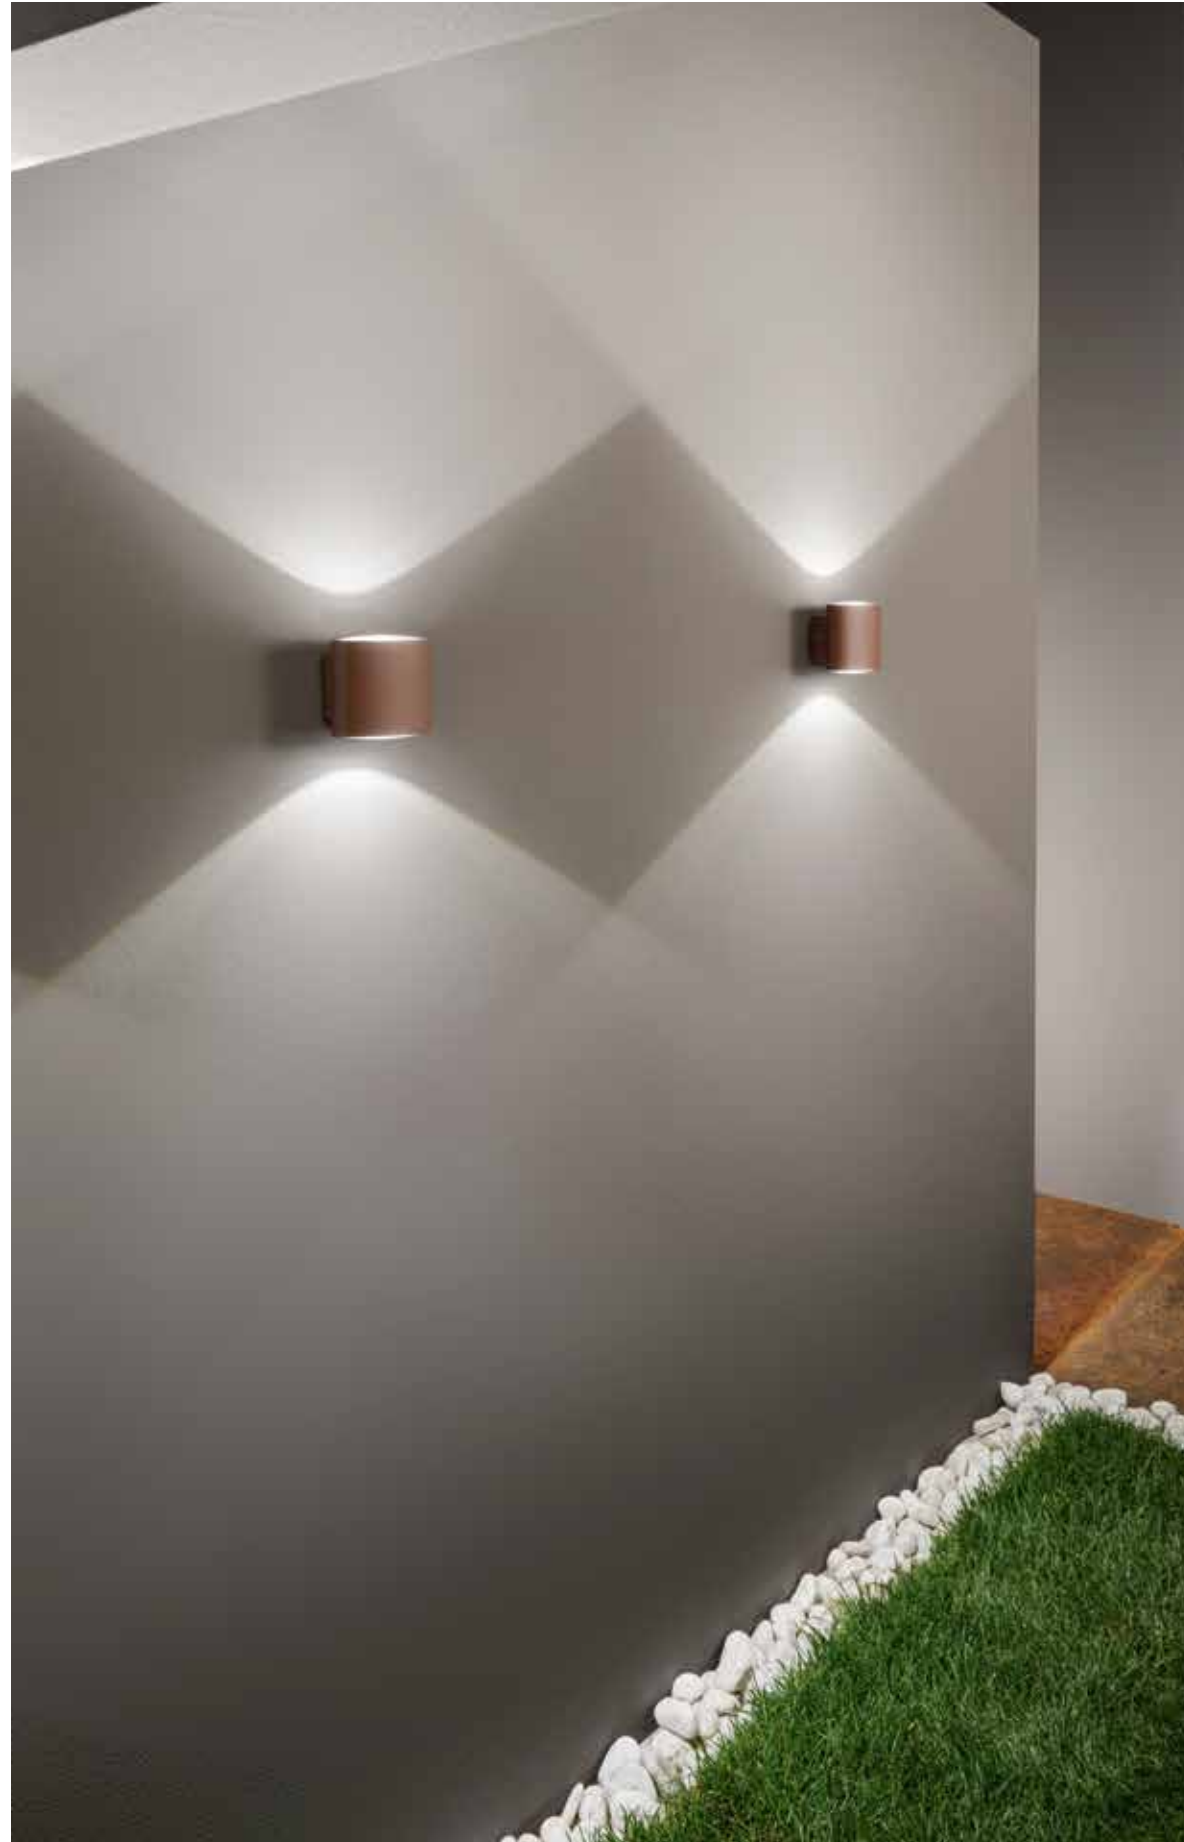

BOXTER

Applique a LED in alluminio goffrato bianco, silver, nero o corten.
Aluminum LED wall lamp embossed white, silver, black or corten finish.

technical information **BOXTER**

- Materiale**
alluminio
- Colore**
bianco
silver
nero
corten
- Temperatura colore**
4000K
- Temperatura colore selezionabile**
3000K / 4000K
- Driver**
incluso
- Material**
aluminum
- Colour**
white
silver
black
corten
- Colour temperature**
4000K
- Selectable color temperature**
3000K / 4000K
- Driver**
included