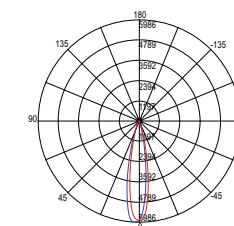

Fotometria del prodotto / Photometric curve

DAVINCI-S35