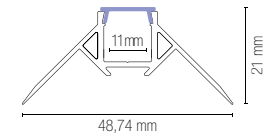

Profili in alluminio per fissaggio nel cartongesso.
Aluminum fixing profile in plasteboard.

I-PROFILO-RIDGE-2
8031414876570

Profilo 2 m angolare a rapido fissaggio nel cartongesso diffusore opale tappi e staffe inclusi.

2 m quick fixing angular profile in plasteboard with opal diffuser and caps included.

colour

Accessori / Accessories
I-PROFILO-RIDGE-CAP
8031414890552

Kit 2 pz tappi di chiusura per profilo RIDGE.

2 pcs kit caps for RIDGE profile.

I-PROFILO-TRIM-2
8031414876563

Profilo 2 m a veletta bianco diffusore opale incluso.

2 m profile in white colour plasterboard veil with opal diffuser included.

colour

Accessori / Accessories
I-PROFILO-TRIM-CAP
8031414890583

Kit 2 pz tappi di chiusura per profilo TRIM.

2 pcs kit caps for TRIM profile.

I-PROFILO-MOP
8031414890019

Profilo 2 m a veletta bianco diffusore opale e 2 tappi inclusi.

2 m white veil profile, opal diffuser and 2 caps included.

colour

Accessori / Accessories
I-PROFILO-MOP
8031414888733

Kit 2 pz tappi di chiusura per profilo MOP.

2 pcs kit caps for MOP profile.

I-PROFILO-GASH
8031414890262

Profilo 2 m a veletta bianco diffusore opale e 2 tappi inclusi.

2 m white veil profile, opal diffuser and 2 caps included.

colour

Accessori / Accessories
I-PROFILO-GASH-STL
8031414889990

Kit 2 pz staffe per profilo GASH incluso viti.

2 pcs kit brackets for GASH profile with included screws.

I-PROFILO-GASH-STZ
8031414890286

Kit 2 pz staffe per profilo GASH incluso viti.

2 pcs kit brackets for GASH profile with included screws.