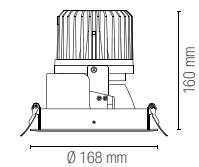

colour temp.	colour
INC-ELITE-1X30C 8031440363358 lumen		
	2900 lm	
INC-ELITE-1X30M 8031440363327 lumen		
	2900 lm	
watt	30W	
beam angle	40°	
pf	0.90	
	Ø 150 mm