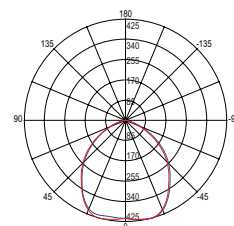

LED-STARGATE-150XP