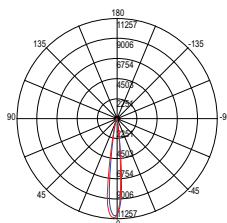

Trifase / Three-phase

OBOE

Materiale

corpo in alluminio pressofuso

Colore

bianco
nero
cromo
oro
bronzo

Temperatura colore
3000K / 4000K

Driver

integrato

Material

aluminum
die cast body

Colour

white
black
chrome
gold
bronze

Colour temperature
3000K / 4000K

Driver

built-in

LED-OBOE-SC