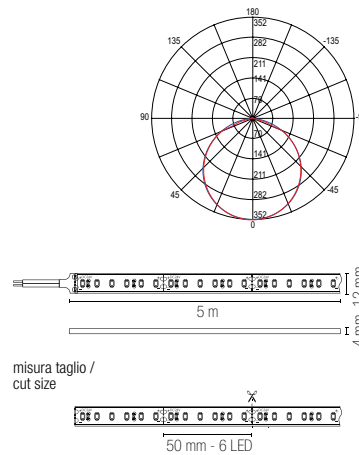

STRIP24V-2835IP68-120F
8031414881772
lumen/m
total lumen

colour temp.
2258 lm
11290 lm

light source LED COB 120
watt/m 18W
led/m 120

Rotolo 5 metri strip led.
Roll 5 meters strip-led.