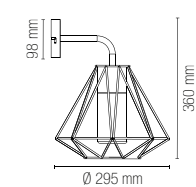

LANT-MANDALA/AP
8031414862641

1 x E27 MAX 60W