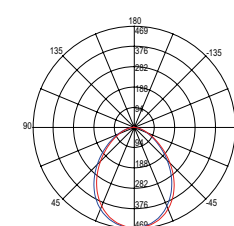

170 lm

Ø 35 mm

90 mm

Ø 40 mm

57 mm

Fotometria del prodotto / Photometric curve

LED-IMPACT24V-R1C
LED-IMPACT24V-Q1C

LED-IMPACT24V-R1M
LED-IMPACT24V-Q1M