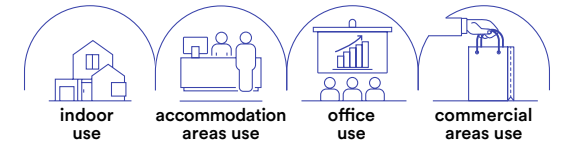

CERVINIA

Applique a parete in gesso verniciabile.
Wall lamp in paintable gypsum.

I-CERVINIA-AP
8031414873555

1 x E27 MAX 12W

Lampadina non inclusa /
Light bulb not included

SCOTT

Applique a parete in gesso verniciabile.
Wall lamp in paintable gypsum.