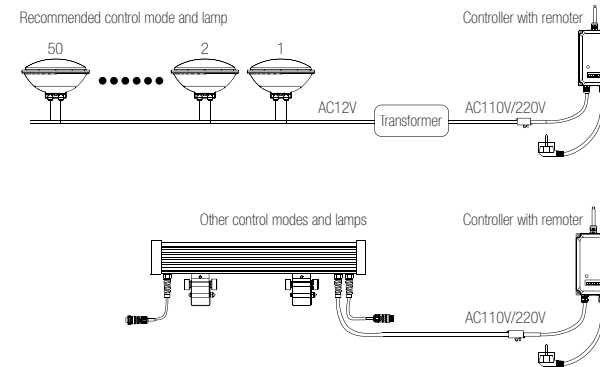

CONTROLLER

CONTROLLER-POOL 8031440359481

Controller 240V
AC MAX 5A/1100W
IP65 distanza max 30M

Controller 240V
AC max 5A/1100W
IP65 max distance 30M

CONTROLLER

CONTROLLER-CTR-RGB 8031440358026

Centralina di comando
C/PORTA DMX512 LED RGB
Input 230V AC
Output DC (12V 144W - 24V 300W)
6 porte da 3 canali RGB

Control box with DMX512
Port for LED RGB
Input 230V AC
Output DC (12V 144W - 24V 300W)
6 ports 3 RGB channels

CONTROLLER-CTR-RGB12 8031440355438

Centralina di comando
C/PORTA DMX512 LED RGB
Input 230V AC
Output DC (12V 300W)
6 porte da 3 canali RGB

Control box with DMX512
Port for LED RGB
Input 230V AC
Output DC 12V 300W
6 ports 3 RGB channels

CONTROLLER-DMX-24 8031414872718

Controller DMX 24 canali
Tensione costante 4A
Input VOLTAGE 12/24V DC
Output POWER 24X(48-96)W
Output CURRENT 24X4A

Controller DMX 24 channels
Constant voltage 4A
Input VOLTAGE 12/24V DC
Output POWER 24X(48-96)W
Output CURRENT 24X4A

264,5 × 83 × 42 mm

CONTROLLER-PRO-3 8031440358033

Controller Master 3 canali
per uso proiettori
in modalità EASY
IN 230V OUT DMX/XLR-3
2 canali IP20

Controller Master 3 channels
for flood in EASY MODE
IN 230V OUT DMX/XLR-3
2 channels IP20

SPLITTER-DMX-4 8031440359542

SPLITTER DMX
6W XLR-3X4PCS XLR-5X4PCS

DMX SPLITTER
6W XLR-3X4PCS XLR-5X4PCS

CONTROLLER-PRO-2 8031440358002

Controller DMX LED
3 canali RGB SEGNALE OUTPUT
DMX/XLR-3 (due uscite)
IP20 con cavo di ricarica

Controller DMX LED
3 channels RGB OUTPUT SIGNAL
DMX/XLR-3 (two port)
IP20 with charge cable