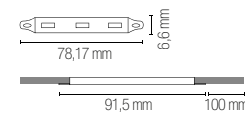

light source SMD 5050
watt/m 20 x 0,96W
beam angle 120°

STRIP

Strip LED comando touch con attacco USB.
LED strip light with switch touch control and USB connection.

Materiale
kapton con
rivestimento in silicone