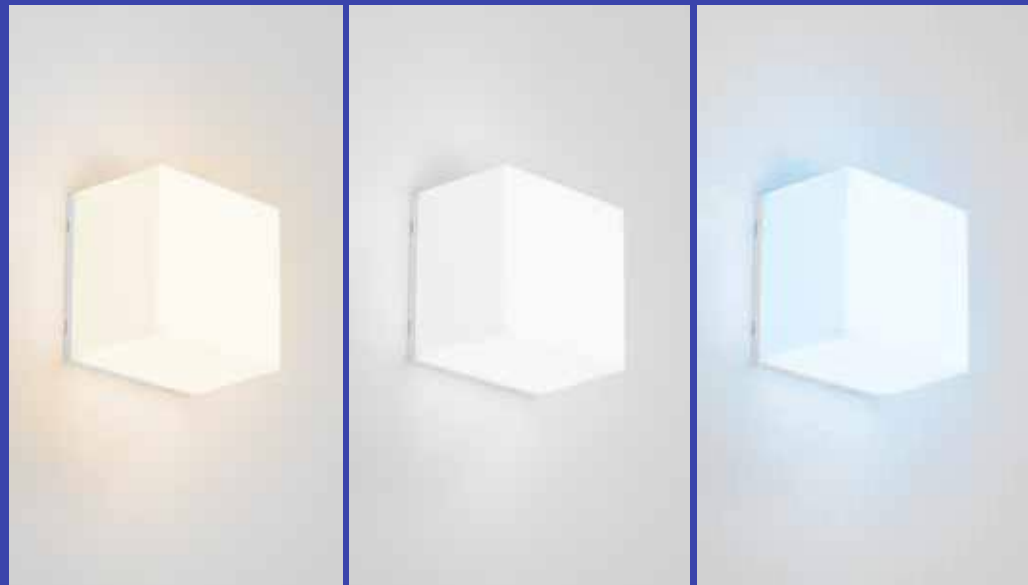

LED-TOGO-Q10
8031414883615
lumen 600 lm

colour temp.	colour

watt 5W
beam angle 120°