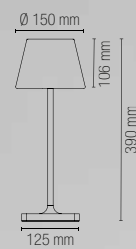

LED-JAMMIN-L-BCO
8031414884377
lumen

colour temp.	colour
60 lm - 9h	

LED-JAMMIN-L-NER
8031414884384
lumen

60 lm - 9h	

watt 2,2W

Accessori inclusi /
Included accessories

USB A 5V 2A
USB C 5V 2A
Cavo per ricarica /
Charging cable

5-7
hours **DC3.7V 4000 mAh**
Batteria ricaricabile
non sostituibile /
Rechargeable battery
non replaceable