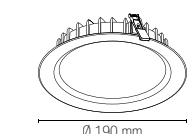

INC-TRON-30
8031414876211
lumen