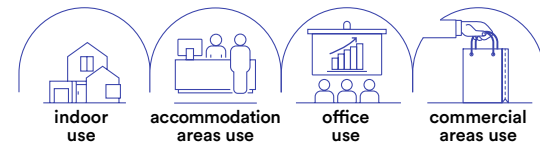

technical information **CARRERA / DOUBLEU**

CARRERA

Spot in metallo con punti luce orientabili con finitura in bianco.
Metal spot with adjustable light points with white finish.

Lampadina non inclusa /
Light bulb not included

1 x E27 MAX 40W

1 x E27 MAX 40W

Cavo / Cable 150 cm

2 x E27 MAX 40W

3 x E27 MAX 40W

3 x E27 MAX 40W

DOUBLEU

Base lampada in termoplastica bianca lucida.
Lamp base in glossy white thermoplastic.

Lampadina non inclusa /
Light bulb not included

1 x E27 MAX 42W

1 x E27 MAX 42W