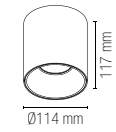

colour temp.	colour
LED-MIG-Q20C BCO 8031414874118 lumen		
	2000 lm	
LED-MIG-Q20 BCO 8031414870981 lumen		
	2000 lm	
LED-MIG-Q20C NER 8031414874101 lumen		
	2000 lm	
LED-MIG-Q20 NER 8031414866731 lumen		
	2000 lm	
watt	20W	
beam angle	45°	
pf	0.90