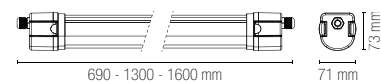

CONCORDE

Plafoniera stagna in policarbonato LED integrato.
PC LED TRI-PROOF light.

- **Materiale**
  policarbonato
- **Colore**
  bianco
- **Temperatura colore**
  4000K
- **Driver**
  integrato
- **Durata e on/off**
  50.000 h
  >25.000 on/off
- **Material**
  polycarbonate
- **Colour**
  white
- **Colour temperature**
  4000K
- **Driver**
  built-in
- **Life time and on/off**
  50.000 h
  >25.000 on/off

	colour temp.	watt	pf	colour
LED-CONCORDE-70 8031414868346 lumen	●	3900 lm	30W 0.90	●
LED-CONCORDE-130 8031414066766 lumen	●	7800 lm	60W 0.90	●
LED-CONCORDE-160 8031414868353 lumen	●	9700 lm	75W 0.90	●
beam angle	120°			

SUPERIA

Lampada LED high bay in alluminio silver.
Aluminium linear high bay LED lamp Silver finish.

- **Materiale**
  alluminio
- **Colore**
  silver
- **Temperatura colore**
  4000K
- **Driver**
  incluso
- **Durata e on/off**
  50.000 h
  >25.000 on/off
- **Material**
  aluminium
- **Colour**
  silver
- **Colour temperature**
  4000K
- **Driver**
  included
- **Life time and on/off**
  50.000 h
  >25.000 on/off

Accessori inclusi / Included accessories

- Cavo 1m / 1m cable
- Kit sospensione / Suspension kit

Accessori non inclusi / Not included accessories

LED-SUPERIA-PL
8031414870899
Kit 2 pz orientabile 60°± / Kit 2 pcs adjustable 60°±

LED-SUPERIA-SOSP
8031414871803
Kit fissaggio a sospensione 2 cavi 5m / Suspension mounting kit 2 cables 5m

I-DRIVER-SUPERIA-HELP
8031414868339
emergency light IP20 - 3 h - 20W

	colour temp.	watt	pf	colour
LED-SUPERIA-100 8031414868315 lumen	●	15000 lm	100W 0.90	●
LED-SUPERIA-150 8031414868865 lumen	●	22500 lm	150W 0.90	●
LED-SUPERIA-200 8031414868322 lumen	●	30000 lm	200W 0.90	●
beam angle	120°			

HIGH BAY & TRI-PROOF
In.tec light