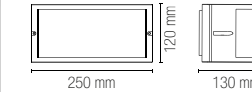

AUSTIN

Applique in alluminio bianco, silver, nero o bronzo con diffusore in policarbonato.
Aluminum wall lamp white, silver, black or bronze PC diffuser.

technical information **AUSTIN**

I-AUSTIN-AP BCO
8031440362122

1 x E27 MAX 42W

colour

Lampadina non inclusa /
Light bulb not included

I-AUSTIN-AP SIL
8031414862429

1 x E27 MAX 42W

colour

Lampadina non inclusa /
Light bulb not included

I-AUSTIN-AP NER
8031440362139

1 x E27 MAX 42W

colour

Lampadina non inclusa /
Light bulb not included

I-AUSTIN-AP BRO
8031440362108

1 x E27 MAX 42W

colour

Lampadina non inclusa /
Light bulb not included