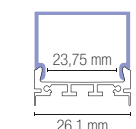

Aluminum profile for wall/ceiling or suspension installation.

I-PROFILO-LOOP-2

8031414881840

Profilo 2 m per gradini, diffusore opale, tappi inclusi.

2 m profile for step with opal diffuser included.

colour