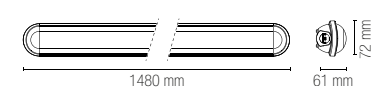

watt	80W
beam angle	120°
pf	0.90