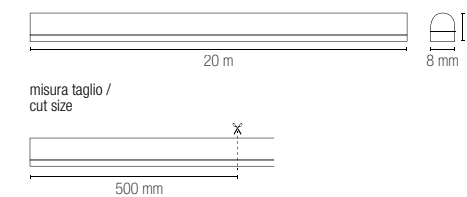

EASY
DOMOTICA

Driver p. 837-846
Controller p. 848-851

Materiale
silicone

Temperatura colore
5000K
GIALLO/ROSSO/VERDE

Driver
DC24V (8,3A)
tensione costante
non incluso

Durata e on/off
25.000h
>15.000 on/off

Materiale
silicone

Temperatura colore
5000K
YELLOW/RED/GREEN

Driver
DC24V (8,3A)
constant voltage
not included

Durata e on/off
25.000h
>15.000 on/off

	colour temp.
NEON-FLEX-BIANCO 8031440361842 lumen	344 lm/m
NEON-FLEX-GIALLO 8031440364515 lumen	yellow
NEON-FLEX-ROSSO 8031440364560 lumen	red
NEON-FLEX-VERDE 8031440364546 lumen	green
light source	SMD 2835
watt/m	8W
led/m	140

Accessori non inclusi /
Not included accessories