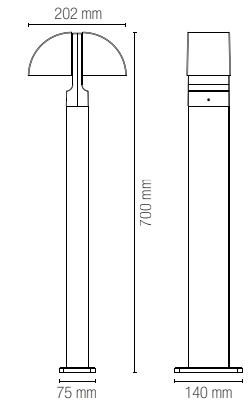

LED-IDEM-P1
8031414883110
lumen

colour temp.	colour
840 lm	

watt	8W
beam angle	120°