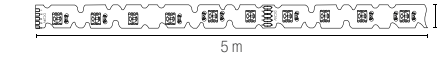

Materiale
kapton
senza silicone

Materiale
kapton
without silicone

Temperatura colore
RGB

Temperatura colore
RGB

Driver
DC24V
tensione costante
non incluso

Durata e on/off
50.000h
>25.000 on/off

Driver
DC24V
constant voltage
not included

Life time and on/off
50.000h
>25.000 on/off