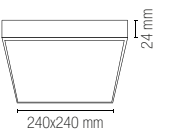

	colour temp.	colour
LED-DOMO-Q24-BCO 8031414882762 lumen	2700 lm	
LED-DOMO-Q24 8031414876235 lumen	2700 lm	
LED-DOMO-Q24 NER 8031414893843 lumen	2700 lm	
watt		24W
beam angle		120°

BLASTER

Applique a LED con struttura cromata e diffusore in policarbonato.
LED wall lamp with chromed structure and polycarbonate diffuser.