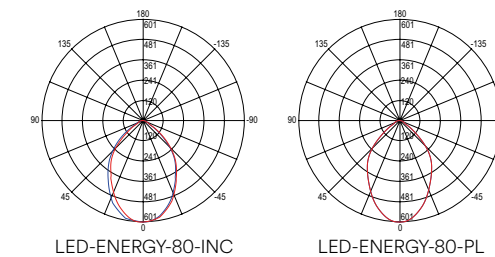

ENERGY

Faro LED integrato per pensiline struttura in alluminio pressofuso e diffusore con lenti in materiale autoestinguente, antiurto, anti-UV.

Gas station built-in LED light in die-cast aluminium body and lens in anti-UV, self-extinguishing, shockproof material.

technical information ENERGY

- **Materiale**
  alluminio
- **Colore**
  bianco
- **Temperatura colore**
  4000K
- **Driver**
  incluso
- **Durata e on/off**
  50.000 h
  >25.000 on/off
- **Material**
  aluminium
- **Colour**
  white
- **Colour temperature**
  4000K
- **Driver**
  included
- **Life time and on/off**
  50.000 h
  >25.000 on/off

LED-ENERGY-80-INC 8031414862085		colour temp.	colour
lumen		1100 lm	
watt	80W		
beam angle	80°		
pf	0.90		

LED-ENERGY-80-PL 8031414862078		colour temp.	colour
lumen		1100 lm	
watt	80W		
beam angle	80°		
pf	0.90