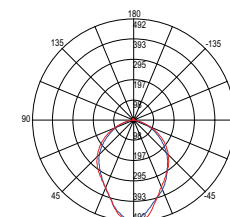

watt	30W
beam angle	120°
pf	0.90
	Ø 205 mm

Fotometria del prodotto / Photometric curve

INC-PLUS-R8M