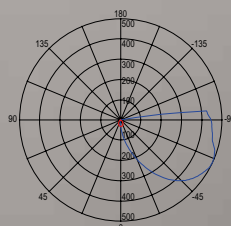

Fotometria del prodotto / Photometric curve

LED-RIDER-R6-DIR