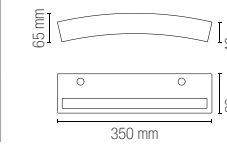

LED-ALOHA-AP55
8031414892600
lumen colour temp.
1400 lm

watt 12W
beam angle 120°