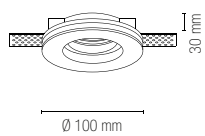

SPIRIT

Incasso in gesso verniciabile da integrare nel cartongesso per dare omogeneità tra parete e corpo illuminante.

Recessed gypsum downlight to be integrated into te plasterboard to give homogeneity between the ceiling and the lighting body.

1 x GU10 MAX 35W
Ø 103 mm

1 x GU10 MAX 35W
103 x 103 mm

Portalampada incluso /
Lampholder included

Lampadina non inclusa /
Light bulb not included

SNOW

Incasso in gesso verniciabile con diffusore in vetro satinato da integrare nel cartongesso per dare omogeneità tra soffitto e corpo illuminato.

Recessed paintable gypsum downlight with satin glass diffuser to be integrated into the plasterboard to give homogeneity between the ceiling and the lighting body.

1 x GU10 MAX 10W
Ø 125 mm

1 x GU10 MAX 10W
125 x 125 mm

Staffa regolabile /
Adjustable bracket

Portalampada incluso /
Lampholder included

Lampadina non inclusa /
Light bulb not included