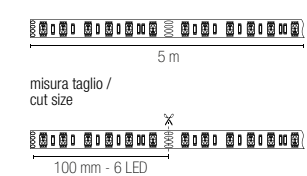

STRIP

Rotolo 5 metri strip led.
Roll 5 meters strip-led.

EASY DOMOTICA

Driver p. 837-846
Controller p. 848-851

Materiale
kapton con rivestimento in silicone

Materiale
kapton with silicone cover

Temperatura colore
3000K / 4000K / 6000K

Temperatura colore
3000K / 4000K / 6000K

Driver
DC24V
tensione costante non incluso

Driver
DC24V
costant voltage not included

Durata e on/off
50.000h
>25.000 on/off

Life time and on/off
50.000h
>25.000 on/off

STRIP24V-5050IP67-60C

8031414876143
lumen/m
total lumen

colour temp.

1390 lm
6950 lm

STRIP24V-5050IP67-60M

8031414876150
lumen/m
total lumen

1430 lm
7150 lm

STRIP24V-5050IP67-60F

8031414876174
lumen/m
total lumen

1314 lm
6570 lm

light source SMD 5050
watt/m 14,4W
led/m 60

STRIP

Rotolo 5 metri strip led.
Roll 5 meters strip-led.

EASY DOMOTICA

Driver p. 837-846
Controller p. 848-851

Materiale
kapton senza silicone

Materiale
kapton without silicone

Temperatura colore
RGB

Driver
DC24V
tensione costante non incluso

Durata e on/off
50.000h
>25.000 on/off

Temperatura colore
RGB

Driver
DC24V
costant voltage not included

Life time and on/off
50.000h
>25.000 on/off

STRIP24V-5050-RGB

8031414871360
light source SMD 5050
watt/m 14,4W
led/m 60

colour temp.

RGB

Rotolo 15 metri strip led.
Roll 15 meters strip-led.

EASY DOMOTICA

Driver p. 837-846
Controller p. 848-851

Materiale
kapton senza silicone

Materiale
kapton without silicone

Temperatura colore
RGB

Driver
DC24V
tensione costante non incluso

Durata e on/off
25.000h
>15.000 on/off

Temperatura colore
RGB

Driver
DC24V
costant voltage not included

Life time and on/off
25.000h
>15.000 on/off

STRIPLED-CC15-RGB

8031414864560
light source SMD 5050
watt/m 10W
led/m 60

colour temp.

RGB

Rotolo 5 metri strip led.
Roll 5 meters strip-led.