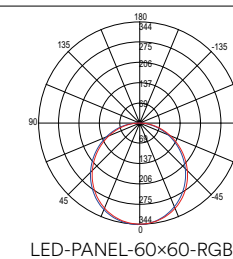

LED-PANEL-60x60-RGBW