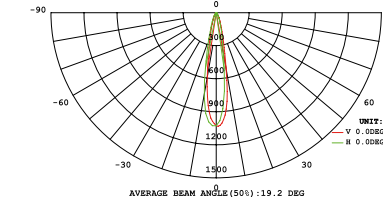

LED-IRIDE-9P-BCO
8031440359702
lumen

colour temp. colour
720 lm

watt 9 x 1W
driver DC12/24V
beam angle 30°