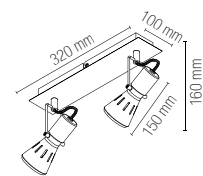

colour

SPOT-CADILLAC-3
8031414076918

3 x E14 MAX 40W