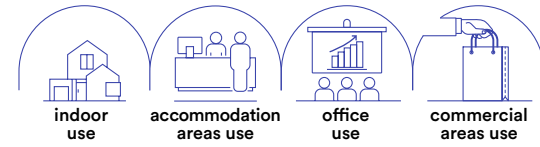

ASSO KIT 3

Kit 3 faretti da incasso con struttura in alluminio disponibile nella versione silver quadrata o rotonda.

Kit 3 recessed spotlights with aluminum structure available in silver square or round.