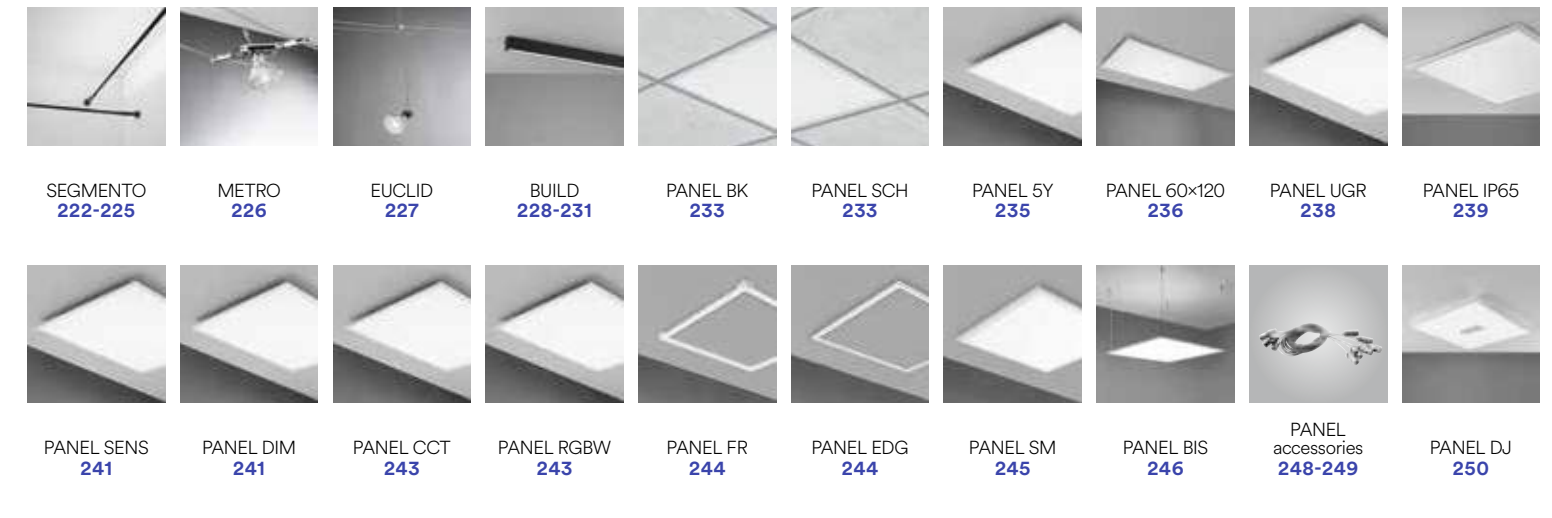

Indoor:
APPLIQUE E PLAFONIERE /
WALL LAMPS AND CEILING LAMPS

Indoor:
SPOT E FARETTI /
SPOT LIGHTS

Indoor:
SOTTOPENSILI E BARRE LED /
CABINETS AND LEDBARS

Indoor:
PROFILI E STRIP LED /
PROFILES AND STRIP LED