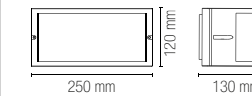

AUSTIN

Applique in alluminio bianco, silver, nero o bronzo con diffusore in policarbonato.
Aluminum wall lamp white, silver, black or bronze PC diffuser.

technical information **AUSTIN**

I-AUSTIN-AP BCO
8031440362122

1 x E27 MAX 42W

colour

Lampadina non inclusa /
Light bulb not included

I-AUSTIN-AP SIL
8031414862429

1 x E27 MAX 42W

colour

Lampadina non inclusa /
Light bulb not included

I-AUSTIN-AP NER
8031440362139

1 x E27 MAX 42W

colour

Lampadina non inclusa /
Light bulb not included

I-AUSTIN-AP BRO
8031440362108

1 x E27 MAX 42W

colour

Lampadina non inclusa /
Light bulb not included