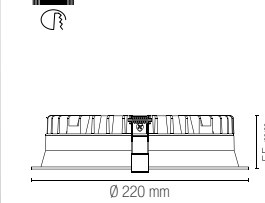

1632-1944 lm

watt 30W
beam angle 98°
pf 0.90
Ø 200 mm