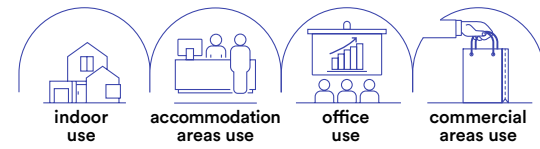

	colour temp.	colour
LED-W-ALCOR/5W BCO 8031440355186 lumen		
	550 lm	

LED-W-ALCOR/5W SIL 8031440355148 lumen		
	550 lm	

watt	5W
beam angle	120°

GRADO

Applique a LED in alluminio bianco goffrato.
Aluminum LED wall lamp embossed white.