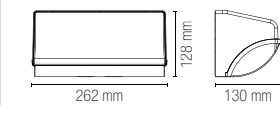

BORDER

Applique angolare a LED con struttura e diffusore in policarbonato e finitura bianco o nero opaco.

Angular LED wall lamp with structure and diffuser in PC and matt white and black finish.

technical information **BORDER**

- **Materiale**
  PC
- **Colore**
  bianco opaco
  nero opaco
- **Temperatura colore**
  4000K
- **Driver**
  incluso
- **Material**
  PC
- **Colour**
  matt white
  matt black
- **Colour temperature**
  4000K
- **Driver**
  included

LED-BORDER-30M-BCO 8031414883578	colour temp.	☐	colour	☐
	lumen	3550 lm		
watt				30W
beam angle				120°

LED-BORDER-30M-ANT 8031414883561	colour temp.	☐	colour	☒
	lumen	3550 lm		
watt				30W
beam angle				120°