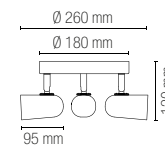

colour
SPOT-PUNTO-4 BCO 8031414867035	●
SPOT-PUNTO-4 NER 8031414866991	●

4 x E27 MAX 40W