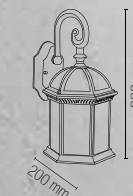

Lampadina non inclusa / Light bulb not included