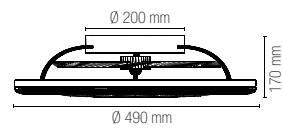

Material
aluminum, acrylic

Colour
white
black

Colour temperature
CCT

Fan material
7 thermoplastic
blades

Fan characteristics
7 ultra-silent
blades

Driver
incluso

Plafoniera con ventilatore.
Ceiling lamp with fan.