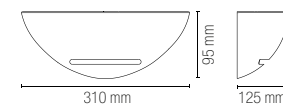

I-SESTRIERE-AP
8031414861330

1 x E27 MAX 40W

Lampadina non inclusa /
Light bulb not included

MORITZ

Applique a parete in gesso verniciabile
in foglia oro, foglia argento, effetto
legno noce o rovere sbiancato.
Wall lamp in paintable gypsum in gold
leaf, silver leaf, walnut or oak effect.