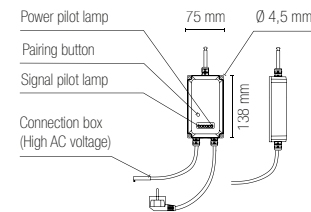

CONTROLLER

CONTROLLER-POOL 8031440359481

Controller 240V
AC MAX 5A/1100W
IP65 distanza max 30M

Controller 240V
AC max 5A/1100W
IP65 max distance 30M

CONTROLLER

CONTROLLER-CTR-RGB 8031440358026

Centralina di comando
C/PORTA DMX512 LED RGB
Input 230V AC
Output DC (12V 144W - 24V 300W)
6 porte da 3 canali RGB

Control box with DMX512
Port for LED RGB
Input 230V AC
Output DC (12V 144W - 24V 300W)
6 ports 3 RGB channels

CONTROLLER-CTR-RGB12 8031440355438

Centralina di comando
C/PORTA DMX512 LED RGB
Input 230V AC
Output DC (12V 300W)
6 porte da 3 canali RGB

Control box with DMX512
Port for LED RGB
Input 230V AC
Output DC 12V 300W
6 ports 3 RGB channels

CONTROLLER-DMX-24 8031414872718

Controller DMX 24 canali
Tensione costante 4A
Input VOLTAGE 12/24V DC
Output POWER 24X(48-96)W
Output CURRENT 24X4A

Controller DMX 24 channels
Constant voltage 4A
Input VOLTAGE 12/24V DC
Output POWER 24X(48-96)W
Output CURRENT 24X4A

264,5 × 83 × 42 mm

CONTROLLER-PRO-3 8031440358033

Controller Master 3 canali
per uso proiettori
in modalità EASY
IN 230V OUT DMX/XLR-3
2 canali IP20

Controller Master 3 channels
for flood in EASY MODE
IN 230V OUT DMX/XLR-3
2 channels IP20

SPLITTER-DMX-4 8031440359542

SPLITTER DMX
6W XLR-3X4PCS XLR-5X4PCS

DMX SPLITTER
6W XLR-3X4PCS XLR-5X4PCS

CONTROLLER-PRO-2 8031440358002

Controller DMX LED
3 canali RGB SEGNALE OUTPUT
DMX/XLR-3 (due uscite)
IP20 con cavo di ricarica

Controller DMX LED
3 channels RGB OUTPUT SIGNAL
DMX/XLR-3 (two port)
IP20 with charge cable