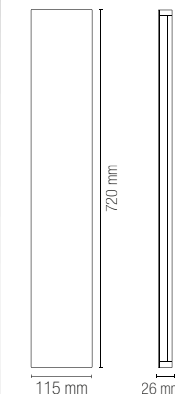

RIBBON

Fascia a LED in alluminio in antracite goffrato.
Aluminum LED applique in embossed anthracite finish.

technical information **RIBBON**

- **Materiale**
  alluminio
- **Colore**
  goffrato antracite
- **Temperatura colore**
  4000K
- **Driver**
  incluso
- **Material**
  aluminum
- **Colour**
  embossed anthracite
- **Colour temperature**
  4000K
- **Driver**
  included

	colour temp.	colour
LED-RIBBON-42 8031414882335	☒	☐
lumen	1600 lm	
watt	2 x 6W	
beam angle	120°	

	colour temp.	colour
LED-RIBBON-72 8031414882342	☒	☐
lumen	2600 lm	
watt	2 x 10W	
beam angle	120°