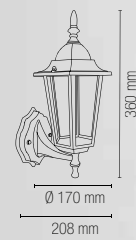

colour		colour
LANT-MILANO/APIA BCO 8031436931240	●	LANT-MILANO/APIB BCO 8031436911242	●
LANT-MILANO/APIA 8031436921241	●	LANT-MILANO/APIB 8031436901243	●
1 x E27 MAX 60W		1 x E27 MAX 60W	

	colour		colour		colour		colour
LANT-MILANO/S1 BCO 8031436851234	●	LANT-MILANO/L1 BCO 8031436891247	●	LANT-MILANO/P1 BCO 8031436871232	●	LANT-MILANO-HEAD23 8031414878529	●
LANT-MILANO/S1 8031436841235	●	LANT-MILANO/L1 8031436881248	●	LANT-MILANO/P1 8031436971246	●		
1 x E27 MAX 60W		1 x E27 MAX 60W		1 x E27 MAX 60W		1 x E27 MAX 60W