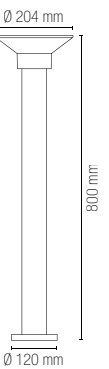

WIZARD

Collezione in alluminio antracite, LED integrato RGB+CCT con funzione smart Wi-Fi, compatibili con dispositivi VOICE CONTROL.

Aluminum collection anthracite colour built-in LED RGB+CCT with smart Wi-Fi function, compatible with VOICE CONTROL devices.

technical information WIZARD

Materiale
alluminio + PC

Colore
antracite

Temperatura colore
RGB + CCT

Driver
integrato

Material
aluminum + PC

Colour
anthracite

Colour temperature
RGB + CCT

Driver
built-in

LED-WIZARD-AP

8031414870172
lumen

watt 10W
beam angle 110°

LED-WIZARD-P80

8031414870189
lumen

watt 10W
beam angle 110°

Control system easy installation