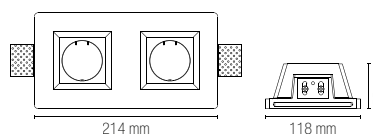

Staffa regolabile /
Adjustable bracket

Portalamпада incluso /
Lampholder included

Lampadina non inclusa /
Light bulb not included