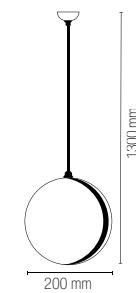

Lampadina non inclusa /
Light bulb not included

colour | ●
LANT-ORBIT/S1
8031414862665

1 x E27 MAX 60W

colour | ●
LANT-ORBIT/L1
8031414866335