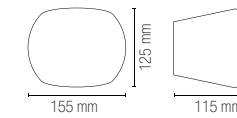

I-MOSES-CM-AP
8031414867615

1 x G9 MAX 25W

colour

Lampadina non inclusa /
Light bulb not included