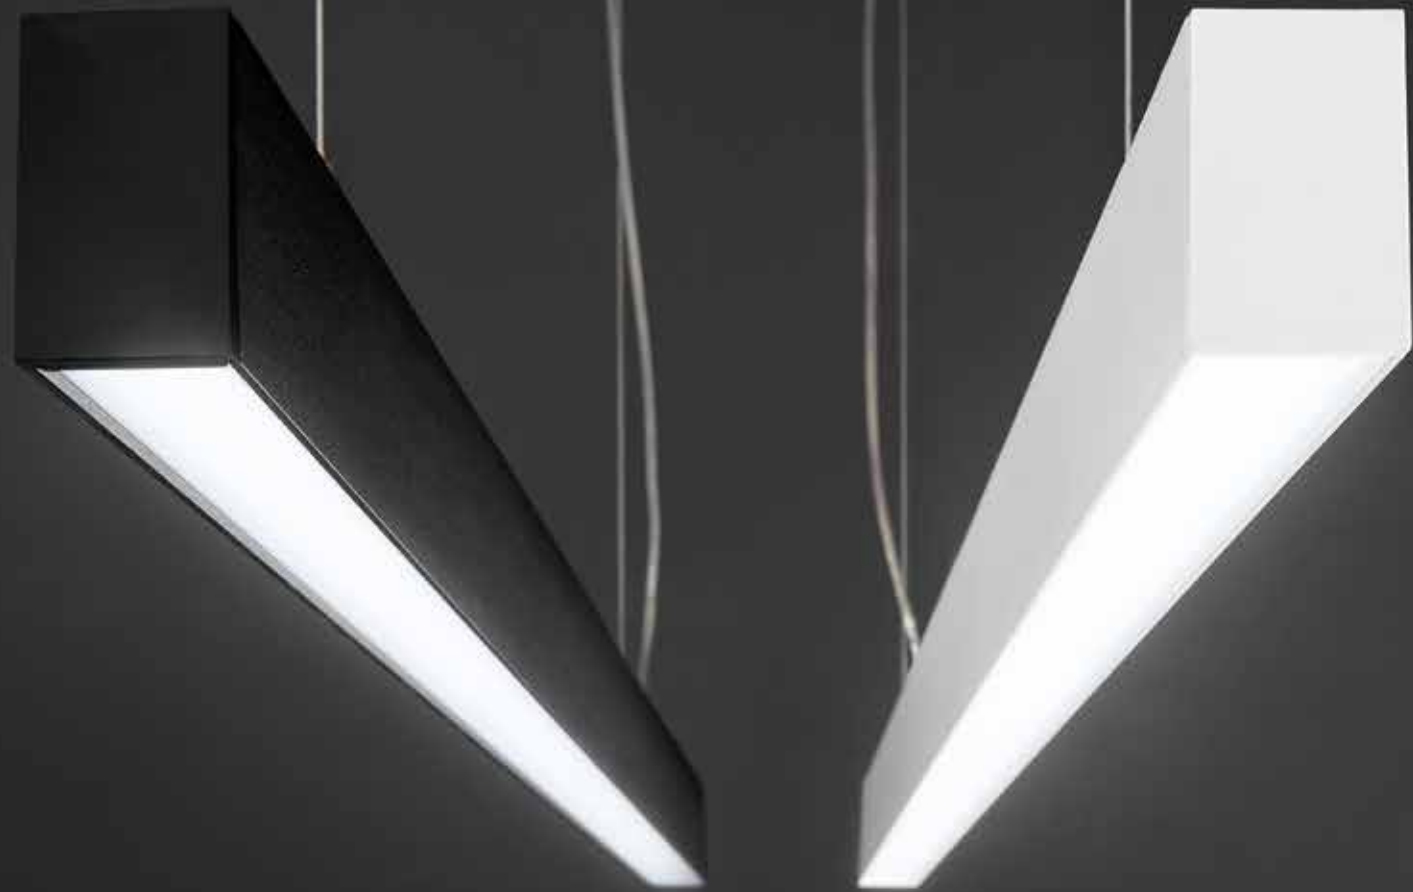

technical information **BUILD**

	colour temp.	colour
LED-BUILD-W-1C 8031414897445 lumen		
LED-BUILD-W-1M 8031414867912 lumen		
LED-BUILD-B-1C 8031414896585 lumen		
LED-BUILD-B-1M 8031414867899 lumen		
watt	26W	
beam angle	87°	
pf	0.90	

	colour temp.	colour
LED-BUILD-W-2C 8031414896578 lumen		
LED-BUILD-W-2M 8031414867950 lumen		
LED-BUILD-B-2C 8031414897452 lumen		
LED-BUILD-B-2M 8031414867936 lumen		
watt	26W	
beam angle	87°	
pf	0.90	

**Fotometria del prodotto /
Photometric curve**

Le curve fotometriche sopra indicate
rappresentano il singolo metro /
Above photometric curve
represent the single meter

**Accessorio incluso /
Included accessory**

Kit cavi e fissaggio
a plafoniera /
Metal bracket and
steel hanging wire