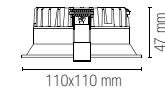

colour temp.	colour
INC-XANTO-C-R120 8031414861101		
lumen	1120 lm	
INC-XANTO-M-R120 8031414861224		
lumen	1120 lm	
INC-XANTO-F-R120 8031414861163		
lumen	1120 lm	
watt	12W	
beam angle	98°	
pf	-	
	Ø 110 mm	

	colour temp.	colour
INC-XANTO-C-Q110 8031414861071		
lumen	1120 lm	
INC-XANTO-M-Q110 8031414861194		
lumen	1120 lm	
INC-XANTO-F-Q110 8031414861132		
lumen	1120 lm	
watt	12W	
beam angle	98°	
pf	-	
	100 × 100 mm	

	colour temp.	colour
INC-XANTO-C-R154 8031414861118		
lumen	1700 lm	
INC-XANTO-M-R154 8031414861231		
lumen	1700 lm	
INC-XANTO-F-R154 8031414861170		
lumen	1700 lm	
watt	18W	
beam angle	98°	
pf	-	
	Ø 145 mm	

	colour temp.	colour
INC-XANTO-C-Q145 8031414861088		
lumen	1700 lm	
INC-XANTO-M-Q145 8031414861200		
lumen	1700 lm	
INC-XANTO-F-Q145 8031414861149		
lumen	1700 lm	
watt	18W	
beam angle	98°	
pf	-	
	136 × 136 mm	

	colour temp.	colour
INC-XANTO-C-R220 8031414861125		
lumen	3000 lm	
INC-XANTO-M-R220 8031414861248		
lumen	3000 lm	
INC-XANTO-F-R220 8031414861187		
lumen	3000 lm	
watt	30W	
beam angle	98°	
pf	0.90	
	Ø 200 mm	

	colour temp.	colour
INC-XANTO-C-Q220 8031414861095		
lumen	3000 lm	
INC-XANTO-M-Q220 8031414861217		
lumen	3000 lm	
INC-XANTO-F-Q220 8031414861156		
lumen	3000 lm	
watt	30W	
beam angle	98°	
pf	0.90	
	200 × 200 mm	

Fotometria del prodotto / Photometric curve

Fotometria del prodotto / Photometric curve