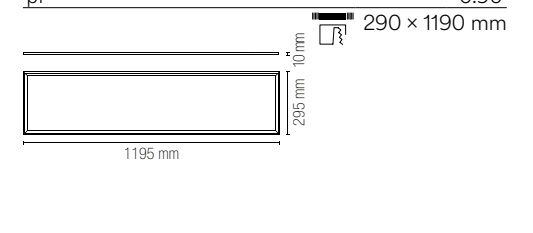

LED-PANEL-30X120-DIM

8031414861033
lumen

colour temp.	colour
3600 Lm	

watt	40W
beam angle	120°
pf	0.90

**Fotometria del prodotto /
Photometric curve**