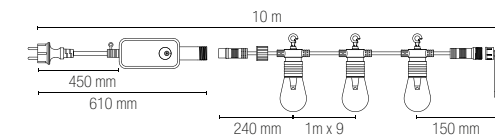

400 lm

watt 0,5 x 10W
beam angle 110°