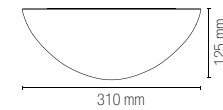

I-MORITZ-L-AP
8031414861361

1 x E27 MAX 40W