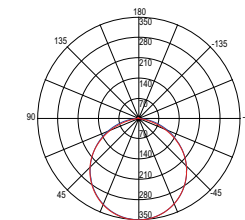

Fotometria del prodotto / Photometric curve

INC-SLIM/8W