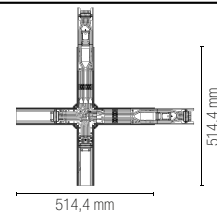

BUSBAR-ST-COVER
8031414883981

Cover di
alluminio bianco. White
aluminum cover.