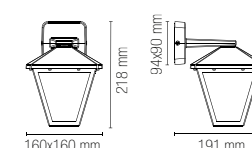

Lampadina consigliata / Suggested light bulb

Lampadina non inclusa / Light bulb not included