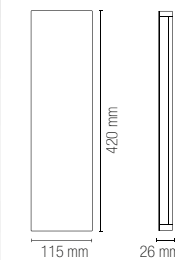

colour temp.	colour
LED-RIBBON-72 8031414882342	☒	☐
lumen	2600 lm	
watt	2 x 10W	
beam angle	120°