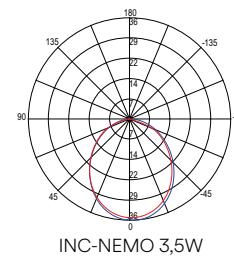

- Materiale**
struttura in termoplastica
- Colore**
bianco
silver
- Temperatura colore**
4000K
- Driver**
integrato
- Material**
thermoplastic structure
- Colour**
white
silver
- Colour temperature**
4000K
- Driver**
built-in