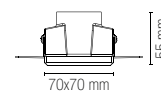

INC-STARRY-Q1
8031414884469
75 x 75 mm