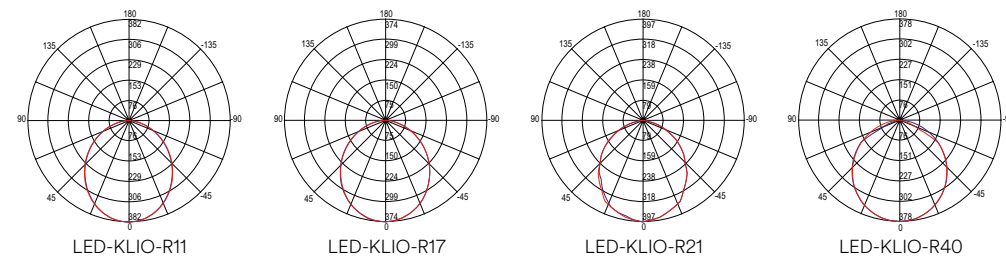

LED-KLIO-R40C 8031414875740	colour temp.	colour
lumen	7800 lm	
LED-KLIO-R40 8031414868087		
lumen	7800 lm	
LED-KLIO-R40 NER 8031414868094		
lumen	7800 lm	
watt		64,8W
beam angle		120°
pf		0.90

LED-KLIO-Q11C 8031414875672	colour temp.	colour
lumen	2000 lm	
LED-KLIO-Q11 8031440363563		
lumen	2000 lm	
LED-KLIO-Q11 NER 8031414868001		
lumen	2000 lm	
watt		16W
beam angle		120°
pf		-