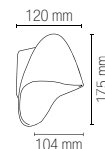

Lampadina non inclusa /
Light bulb not included

SEATTLE

Applique in alluminio, finitura antracite
con diffusore opale in policarbonato.
Aluminum wall lamp with anthracite
finish and PC opal diffuser.