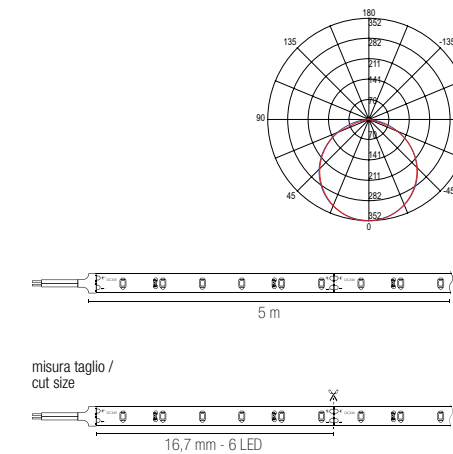

STRIP24V-5050-60C
8031414878420
lumen/m
total lumen

colour temp.
1390 lm
6950 lm

STRIP24V-5050-60M
8031414878741
lumen/m
total lumen

STRIP24V-5050-60F
8031414876129
lumen/m
total lumen

light source SMD 5050
watt/m 14,4W
led/m 60