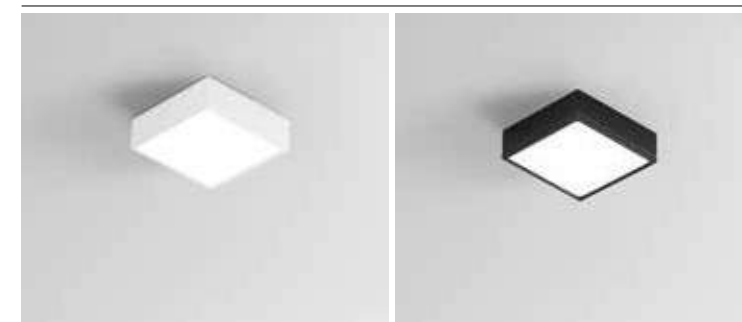

LED-KLIO-Q17C 8031414875689	colour temp.	colour
lumen	3000 lm	
LED-KLIO-Q17 8031440363570		
lumen	3000 lm	
LED-KLIO-Q17 NER 8031414868018		
lumen	3000 lm	
watt		22W
beam angle		120°
pf		-