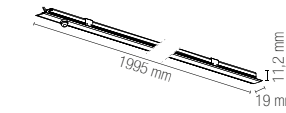

LEDBAR-LINE-199
8031414874309
lumen 1030 lm
watt 19,5W
beam angle 120°
1985 × 16 x pr. 11 mm