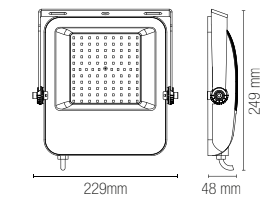

TAURUS

Proiettore a led integrato in alluminio nero diffusore in vetro temperato.
Built-in LED aluminium flood lamp black aluminium body with tempered glass diffuser.

technical information **TAURUS**

Materiale
alluminio

Colore
nero

Temperatura colore
4000K / 6500K

Driver
integrato

Durata e on/off
50.000 h
>25.000 on/off

Material
aluminium

Colour
black

Colour temperature
4000K / 6500K

Driver
built-in

Life time and on/off
50.000 h
>25.000 on/off

	colour temp.	colour
LED-TAURUS-70 8031414875757	●	●
lumen	8400 lm	
LED-TAURUS-70F 8031414876662	●	●
lumen	8400 lm	
watt		70W
beam angle		110°

	colour temp.	colour
LED-TAURUS-100 8031414875764	●	●
lumen	12000 lm	
LED-TAURUS-100F 8031414876631	●	●
lumen	12000 lm	
watt		100W
beam angle		110°

	colour temp.	colour
LED-TAURUS-150 8031414875771	●	●
lumen	18000 lm	
LED-TAURUS-150F 8031414876648	●	●
lumen	18000 lm	
watt		150W
beam angle		110°

	colour temp.	colour
LED-TAURUS-200 8031414875788	●	●
lumen	26000 lm	
LED-TAURUS-200F 8031414876655	●	●
lumen	26000 lm	
watt		200W
beam angle		110°