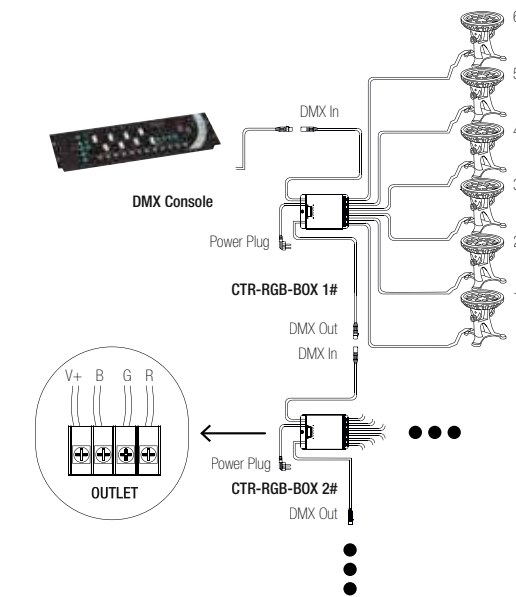

CONTROLLER-DMX-24 8031414872718

Controller DMX 24 canali
Tensione costante 4A
Input VOLTAGE 12/24V DC
Output POWER 24X(48-96)W
Output CURRENT 24X4A

Controller DMX 24 channels
Constant voltage 4A
Input VOLTAGE 12/24V DC
Output POWER 24X(48-96)W
Output CURRENT 24X4A

264,5 × 83 × 42 mm