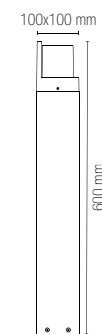

LED-NISMO-P60

8031440361231

lumen

1430 lm

watt 12W
beam angle 120°