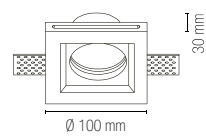

SPIRIT

Incasso in gesso verniciabile da integrare nel cartongesso per dare omogeneità tra parete e corpo illuminante.

Recessed gypsum downlight to be integrated into te plasterboard to give homogeneity between the ceiling and the lighting body.

1 x GU10 MAX 35W
Ø 103 mm

1 x GU10 MAX 35W
103 x 103 mm

Portalampada incluso /
Lampholder included

Lampadina non inclusa /
Light bulb not included

SNOW

Incasso in gesso verniciabile con diffusore in vetro satinato da integrare nel cartongesso per dare omogeneità tra soffitto e corpo illuminato.

Recessed paintable gypsum downlight with satin glass diffuser to be integrated into the plasterboard to give homogeneity between the ceiling and the lighting body.

1 x GU10 MAX 10W
Ø 125 mm

1 x GU10 MAX 10W
125 x 125 mm

Staffa regolabile /
Adjustable bracket

Portalampada incluso /
Lampholder included

Lampadina non inclusa /
Light bulb not included