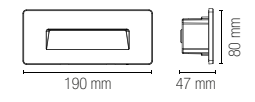

- **INC-STRATOS-506W** 8031414888313
- **INC-STRATOS-506S** 8031414888306
- **INC-STRATOS-506B** 8031414888283
- **INC-STRATOS-506C** 8031414888290