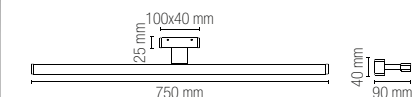

colour temp.	colour
LED-W-LANCER ORO 8031414882571		
lumen	1000 lm	
watt	13W	
beam angle	120°