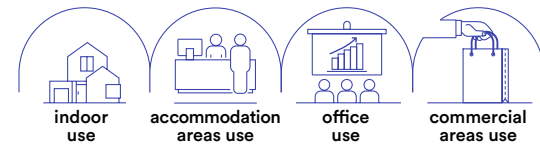

CRI >80 LED SMD
CE EMC

LAMBDA

Applique a LED in alluminio bianco goffrato.
Aluminum LED wall lamp embossed white.

Materiale
alluminio

Temperatura colore

3500K

Driver
incluso

Material
aluminum