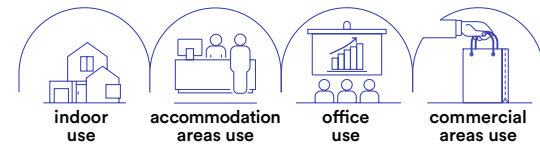

SUNNY

Spot in metallo con punti luce orientabili, base cromo e finitura in nikel spazzolato.

Metal spot with adjustable light, chromed base and brushed nickel finish.

technical information **SUNNY**