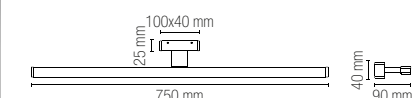

LANCER

Applique a LED in alluminio bianco, nero, cromato ed oro spazzolato.
LED wall light in white, black, chrome and brushed gold aluminum.

technical information **LANCER**

Materiale

alluminio,
diffusore in PC

Colore

bianco goffrato
nero goffrato
cromo
oro spazzolato

Temperatura colore

3000K / 4000K

Driver

integrato

Material

aluminum,
PC diffuser

Colour

embossed white
embossed black
chrome
brushed gold

Colour temperature

3000K / 4000K

Driver

built-in driver

	colour temp.	colour
LED-W-LANCER-C BCO 8031414876679		
lumen	1000 lm	
LED-W-LANCER BCO 8031440361200		
lumen	1000 lm	
watt	13W	
beam angle	120°	

	colour temp.	colour
LED-W-LANCER NERO 8031440361217		
lumen	1000 lm	
watt	13W	
beam angle	120°	

	colour temp.	colour
LED-W-LANCER CR 8031414882564		
lumen	1000 lm	
watt	13W	
beam angle	120°	

	colour temp.	colour
LED-W-LANCER ORO 8031414882571		
lumen	1000 lm	
watt	13W	
beam angle	120°