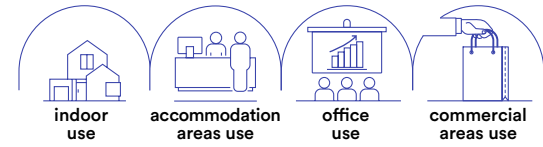

SOLEIL

Applique in gesso verniciabile con diffusore in vetro satinato.
Paintable gypsum wall lamp with satin glass diffuser.

I-SOLEIL-AP
8031414892815

1 x E14 MAX 20W