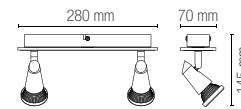

colour

SPOT-MIAMI 03
8031414076802

3 x GU10 5W LED