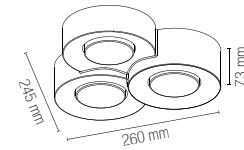

Lampadina non inclusa /
Light bulb not included