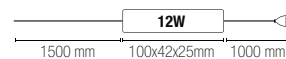

colour temp.	colour
LEDBAR-UNIX-45 8031414864614		
lumen	600 lm	
watt	8,64W	
beam angle	120°