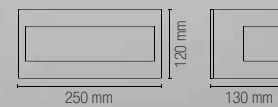

CERVINIA

Applique a parete in gesso verniciabile.
Wall lamp in paintable gypsum.

I-CERVINIA-AP
8031414873555

1 x E27 MAX 12W

Lampadina non inclusa /
Light bulb not included

SCOTT

Applique a parete in gesso verniciabile.
Wall lamp in paintable gypsum.