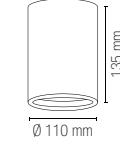

Lampadina non inclusa /
Light bulb not included