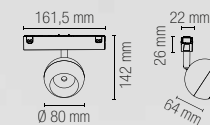

SISTEMA BINARI / TRACK LIGHTS
In.tec light