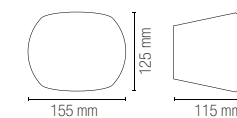

MOSES

Applique a parete in gesso
verniciabile o cemento naturale.
Wall lamp in paintable
gypsum or natural cement.

technical information **MOSES**

I-MOSES-AP
8031434181210

1 x G9 MAX 25W

colour

Lampadina non inclusa /
Light bulb not included

I-MOSES-CM-AP
8031414867615

1 x G9 MAX 25W

colour

Lampadina non inclusa /
Light bulb not included