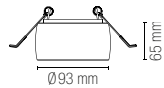

Portalampane incluso /
Lampholder included