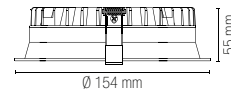

colour temp.	colour
INC-XANTO-C-R154 8031414861118		
lumen	1700 lm	
INC-XANTO-M-R154 8031414861231		
lumen	1700 lm	
INC-XANTO-F-R154 8031414861170		
lumen	1700 lm	
watt	18W	
beam angle	98°	
pf	-	
	Ø 145 mm