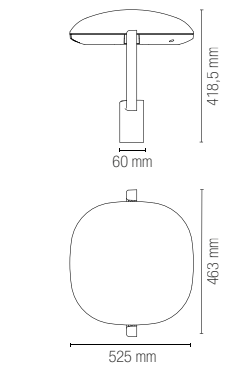

Driver
included

Life time and on/off
50.000 h
>25.000 on/off

	colour temp.	colour
LED-POLIS-50 8031414879465 lumen	●	●
	7000 lm	
watt	50W	
beam angle	155° x 75°	
pf	0.90	

imbocco palo 60mm
60mm pole entry