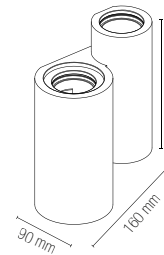

Lampadina non inclusa /
Light bulb not included