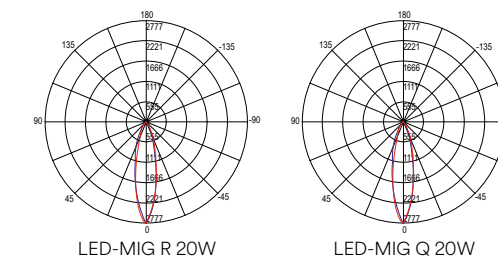

MIG

Plafoniera a LED anti-abbagliamento con struttura in alluminio.

Anti-glare LED ceiling lamp with aluminum structure.

Materiale
struttura in alluminio
riflettore in acrilico

Colore
bianco gofrato con riflettore cromato,
nero gofrato con riflettore nero lucido

Temperatura colore
3000K / 4000K

Driver
incluso

Durata e on/off
50.000 h >25.000 on/off

Material
aluminum structure
with acrylic reflector

Colour
embossed white
with chrome reflector,
embossed black with
glossy black reflector

Colour temperature
3000K / 4000K

Driver
included

Durata e on/off
50.000 h >25.000 on/off

technical information **MIG**

	colour temp.	colour
LED-MIG-R20C BCO 8031414874064 lumen		
	2000 lm	
LED-MIG-R20 BCO 8031414866823 lumen		
	2000 lm	
LED-MIG-R20C NER 8031414874057 lumen		
	2000 lm	
LED-MIG-R20 NER 8031414866717 lumen		
	2000 lm	
watt	20W	
beam angle	45°	
pf	0.90	

	colour temp.	colour
LED-MIG-Q20C BCO 8031414874118 lumen		
	2000 lm	
LED-MIG-Q20 BCO 8031414870981 lumen		
	2000 lm	
LED-MIG-Q20C NER 8031414874101 lumen		
	2000 lm	
LED-MIG-Q20 NER 8031414866731 lumen		
	2000 lm	
watt	20W	
beam angle	45°	
pf	0.90	

Fotometria del prodotto / Photometric curve