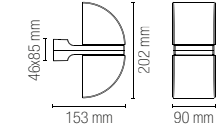

LED-IDEM-AP
8031414883103
lumen

colour temp.	colour
840 lm	

watt	8W
beam angle	120°