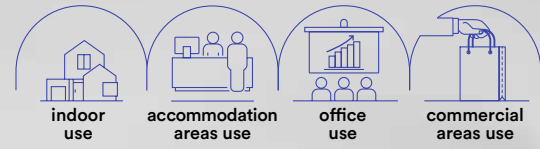

I-MORITZ-S-ORO-AP
8031414866458

1 x E27 MAX 40W

I-MORITZ-S-BG-AP
8031414865338

1 x E27 MAX 40W

I-MORITZ-S-NOC-AP
8031414865352

1 x E27 MAX 40W

LIVIGNO

Applique a parete in gesso verniciabile,
in foglia oro o foglia argento.
Wall lamp in paintable gypsum also
in gold leaf or silver leaf versions.