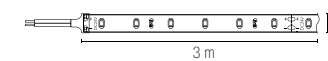

Materiale
kapton
senza silicone

Temperatura colore
3000K / 4000K / 6000K

Driver
36W - 24V DC
incluso

Durata e on/off
25.000h
>12.500 on/off

Materiale
kapton
without silicone

Temperatura colore
3000K / 4000K / 6000K

Driver
36W - 24V DC
included

Life time and on/off
25.000h
>12.500 on/off

misura taglio /
cut size