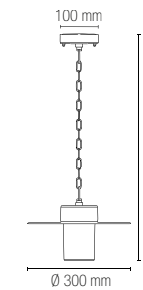

Lampadina consigliata /
Suggested light bulb

Lampadina non inclusa /
Light bulb not included

LANT-YORK/S1
8031414862764

1 x E27 MAX 60W