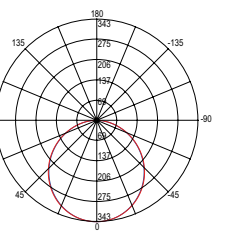

watt 30W
beam angle 120°
pf 0.90

590 × 590 mm

Fotometria del prodotto /
Photometric curve

LED-PANEL-60X60-24V

EASY DOMOTIC 24V
In.tec light

STRIP

Rotolo 5 metri strip led.
Roll 5 meters strip-led.

EASY DOMOTICA 24V