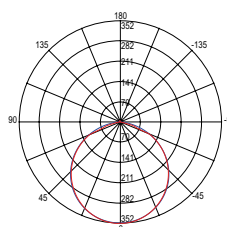

STRIP

Rotolo 5 metri strip led.
Roll 5 meters strip-led.

EASY DOMOTICA

Driver p. 837-846
Controller p. 848-851

Materiale
kapton con rivestimento in silicone

Materiale
kapton with silicone cover

Temperatura colore
3000K / 4000K / 6000K

Temperatura colore
3000K / 4000K / 6000K

Driver
DC24V
tensione costante non incluso

Driver
DC24V
costant voltage not included

Durata e on/off
50.000h
>25.000 on/off

Life time and on/off
50.000h
>25.000 on/off

STRIP24V-5050IP67-60C

8031414876143
lumen/m
total lumen

colour temp.

1390 lm
6950 lm

STRIP24V-5050IP67-60M

8031414876150
lumen/m
total lumen

1430 lm
7150 lm

STRIP24V-5050IP67-60F

8031414876174
lumen/m
total lumen

1314 lm
6570 lm

light source SMD 5050
watt/m 14,4W
led/m 60

STRIP

Rotolo 5 metri strip led.
Roll 5 meters strip-led.

EASY DOMOTICA

Driver p. 837-846
Controller p. 848-851

Materiale
kapton senza silicone

Materiale
kapton without silicone

Temperatura colore
RGB

Driver
DC24V
tensione costante non incluso

Durata e on/off
50.000h
>25.000 on/off

Temperatura colore
RGB

Driver
DC24V
costant voltage not included

Life time and on/off
50.000h
>25.000 on/off

STRIP24V-5050-RGB

8031414871360
light source SMD 5050
watt/m 14,4W
led/m 60

colour temp.

RGB

Rotolo 15 metri strip led.
Roll 15 meters strip-led.

EASY DOMOTICA

Driver p. 837-846
Controller p. 848-851

Materiale
kapton senza silicone

Materiale
kapton without silicone

Temperatura colore
RGB

Driver
DC24V
tensione costante non incluso

Durata e on/off
25.000h
>15.000 on/off

Temperatura colore
RGB

Driver
DC24V
costant voltage not included

Life time and on/off
25.000h
>15.000 on/off

STRIPLED-CC15-RGB

8031414864560
light source SMD 5050
watt/m 10W
led/m 60

colour temp.

RGB

Rotolo 5 metri strip led.
Roll 5 meters strip-led.