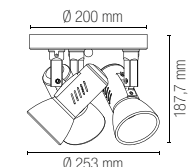

3 x E27 MAX 40W