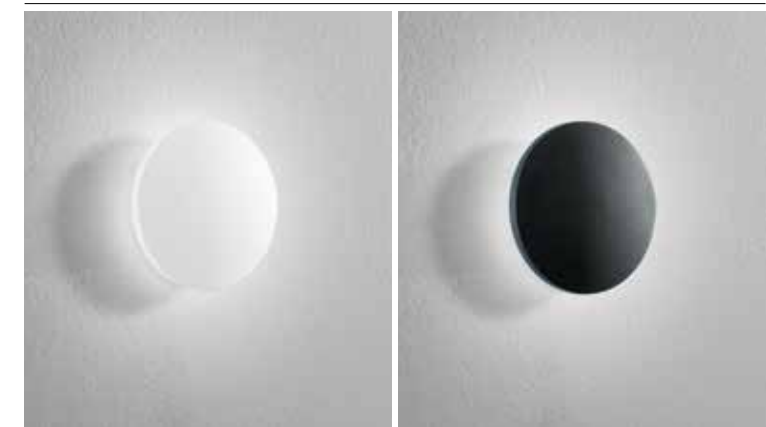

LED-W-DETROIT-AP

8031414862290

lumen

colour temp.	colour
 	
700 lm	

watt	10W
beam angle	120°

AMON

Applique a LED in alluminio gofrato bianco o nero.
Aluminum LED wall lamp embossed white or black finish.

technical information **AMON**