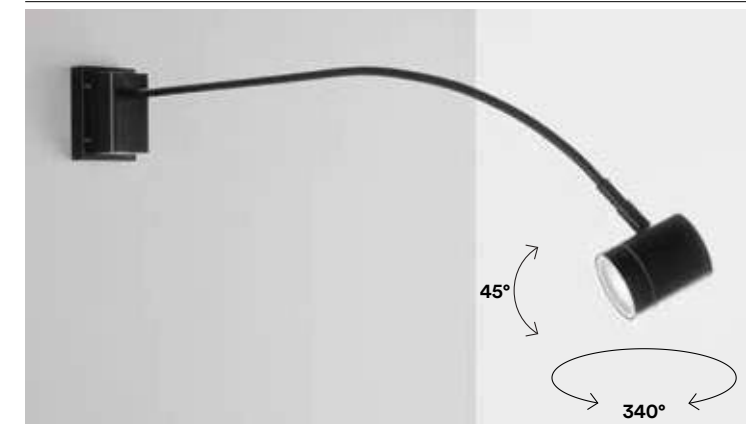

Material
metal

Colour
satin black

Proiettore in metallo nero satinato con struttura flessibile e punto luce orientabile.

Black satin metal projector with flexible structure and adjustable light point.

colour 
I-BANNER-AP
8031414883004
1 x GU10 MAX 35W