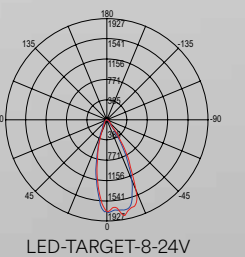

LED-TARGET-30-24V
8031414878550
lumen

colour temp.
468 lm

watt 30W
beam angle 30°

Fotometria del prodotto /
Photometric curve