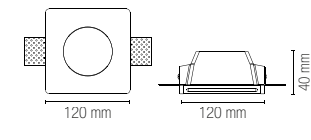

INC-SENSO-2
8031414873593

2 x GU10 MAX 35W
243 x 123 mm