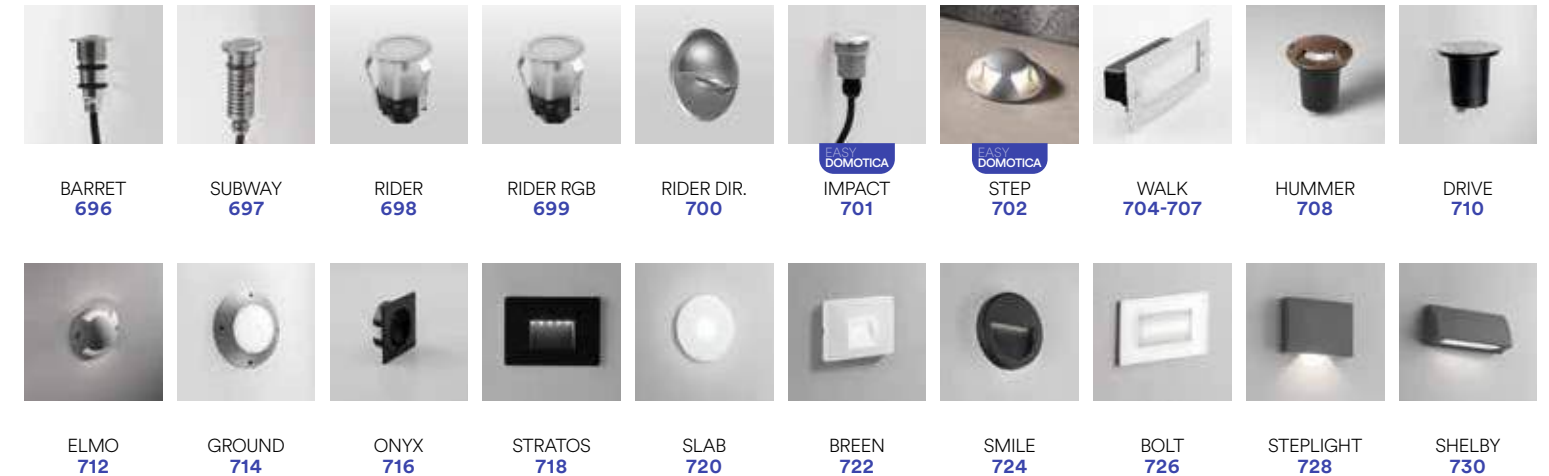

Outdoor:
INCASSI E SEGNAPASSI /
INGROUND AND WALK LIGHTS