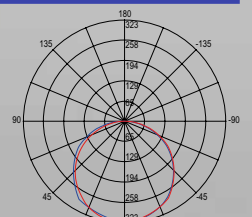

Accessori inclusi / Included accessories

Cavo 1,6 metri con spina / 1,6 meter cable with plug

LED-PLUTONE-P20
8031414875948
lumen

colour temp. | colour
● | ●
1600 lm

LED-PLUTONE-P20
watt 20W
beam angle 120°