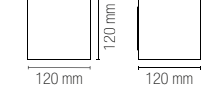

colour temp.	colour
LED-W-ALFA-20C BCO 8031414883479		
lumen	1360 lm	
LED-W-ALFA-20M BCO 8031414883486		
lumen	1500 lm	

watt $20W$
beam angle $\downarrow 10^\circ/120^\circ + 10^\circ/120^\circ \uparrow$