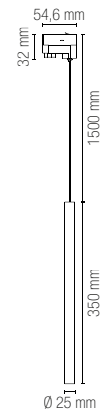

colour temp.	colour
LED-OBOE-SC BCO 8031414865109		
LED-OBOE-SM BCO 8031414862047		
lumen	240 lm	
LED-OBOE-SC NERO 8031414865147		
LED-OBOE-SM NERO 8031414862030		
lumen	240 lm	
LED-OBOE-SC CR 8031414865130		
LED-OBOE-SM CR 8031414862061		
lumen	240 lm	
LED-OBOE-SC ORO 8031414865123		
LED-OBOE-SM ORO 8031414862054		
lumen	240 lm	
LED-OBOE-SC BRO 8031414865116		
LED-OBOE-SM BRO 8031414864287		
lumen	240 lm	
watt	3,5W	
beam angle	40°