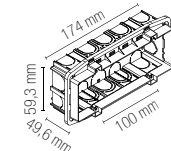

scatola derivazione 506L
506L junction box
non inclusa / not included