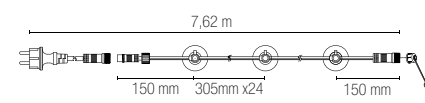

3.7V 2200mAh
Batteria ricaricabile non sostituibile / Rechargeable battery non replaceable