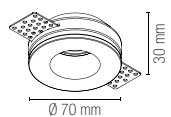

INC-MINI-Q1
8031414873616

1 x MINI GU10 MAX 35W
bulb size $\varnothing$ 34 mm
73 x 73 mm