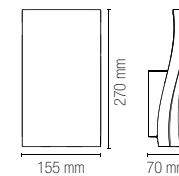

Lampadina non inclusa /
Light bulb not included