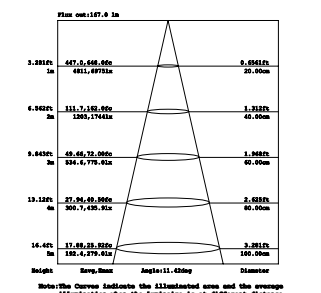

technical information **RAYS**

Proiettore LED RGB full color in alluminio
LED RGB full color lamp in aluminium

Materiale
alluminio

Temperatura colore
RGB full color

Driver
incluso

Durata e on/off
50.000h
>25.000 on/off

Material
aluminum

Colour temperature
RGB full color

Driver
included

Life time and on/off
50.000h
>25.000 on/off

LED-RAYS-30P
8031440358071
lumen

watt **30 × 1W**
beam angle **45°**

colour temp. **RGB**

LED-RAYS-36P
8031440355445
lumen

watt **30 × 1W**
beam angle **45°**

colour temp. **RGB**

LED-RAYS-72P
8031440358040
lumen

watt **72 × 2W**
beam angle **45°**

colour temp. **RGB**