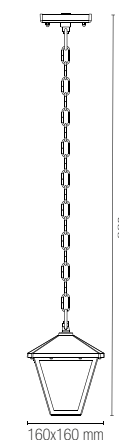

Lampadina consigliata / Suggested light bulb

Lampadina non inclusa / Light bulb not included