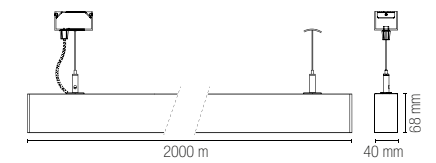

technical information **BUILD**

	colour temp.	colour
LED-BUILD-W-1C 8031414897445 lumen		
LED-BUILD-W-1M 8031414867912 lumen		
LED-BUILD-B-1C 8031414896585 lumen		
LED-BUILD-B-1M 8031414867899 lumen		
watt	26W	
beam angle	87°	
pf	0.90	

	colour temp.	colour
LED-BUILD-W-2C 8031414896578 lumen		
LED-BUILD-W-2M 8031414867950 lumen		
LED-BUILD-B-2C 8031414897452 lumen		
LED-BUILD-B-2M 8031414867936 lumen		
watt	26W	
beam angle	87°	
pf	0.90	

**Fotometria del prodotto /
Photometric curve**

Le curve fotometriche sopra indicate
rappresentano il singolo metro /
Above photometric curve
represent the single meter

**Accessorio incluso /
Included accessory**

Kit cavi e fissaggio
a plafoniera /
Metal bracket and
steel hanging wire