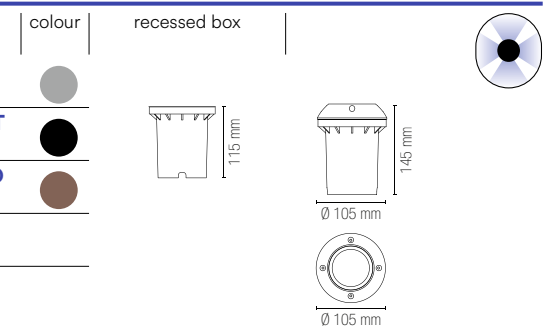

Lampadina non inclusa /
Light bulb not included