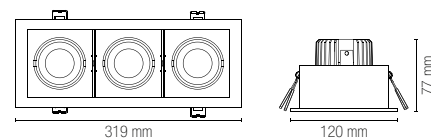

INC-APOLLO-1X10C 8031440360623	colour temp.	colour
lumen	1000 lm	
INC-APOLLO-1X10M 8031440360630	colour temp.	colour
lumen	1000 lm	

watt	1 × 10W
beam angle	40°
pf	-
	100 × 100 mm

INC-APOLLO-1X20C 8031440360692	colour temp.	colour
lumen	2000 lm	
INC-APOLLO-1X20M 8031440360708	colour temp.	colour
lumen	2000 lm	

watt	1 × 20W
beam angle	40°
pf	-
	125 × 125 mm

INC-APOLLO-1X30C 8031440360753	colour temp.	colour
lumen	2900 lm	
INC-APOLLO-1X30M 8031440360760	colour temp.	colour
lumen	2900 lm	

watt	1 × 30W
beam angle	40°
pf	0.90
	175 × 175 mm

INC-APOLLO-1X45C 8031440360777	colour temp.	colour
lumen	4500 lm	
INC-APOLLO-1X45M 8031440360784	colour temp.	colour
lumen	4500 lm	

watt	1 × 45W
beam angle	40°
pf	0.90
	175 × 175 mm

Fotometria del prodotto / Photometric curve

INC-APOLLO-2X10C 8031440360647	colour temp.	colour
lumen	2000 lm	
INC-APOLLO-2X10M 8031440360654	colour temp.	colour
lumen	2000 lm	

watt	2 × 10W
beam angle	40°
pf	-
	190 × 100 mm

INC-APOLLO-2X20C 8031440360715	colour temp.	colour
lumen	4000 lm	
INC-APOLLO-2X20M 8031440360722	colour temp.	colour
lumen	4000 lm	

watt	2 × 20W
beam angle	40°
pf	-
	245 × 125 mm

INC-APOLLO-2X30C 8031440360791	colour temp.	colour
lumen	5800 lm	
INC-APOLLO-2X30M 8031440360807	colour temp.	colour
lumen	5800 lm	

watt	2 × 30W
beam angle	40°
pf	0.90
	320 × 175 mm

INC-APOLLO-2X45C 8031440360814	colour temp.	colour
lumen	9000 lm	
INC-APOLLO-2X45M 8031440360821	colour temp.	colour
lumen	9000 lm	

watt	2 × 45W
beam angle	40°
pf	0.90
	320 × 175 mm

INC-APOLLO-3X10C 8031440360661	colour temp.	colour
lumen	3000 lm	
INC-APOLLO-3X10M 8031440360678	colour temp.	colour
lumen	3000 lm	

watt	3 × 10W
beam angle	40°
pf	-
	290 × 100 mm

INC-APOLLO-3X20C 8031440360746	colour temp.	colour
lumen	6000 lm	
INC-APOLLO-3X20M 8031440360739	colour temp.	colour
lumen	6000 lm