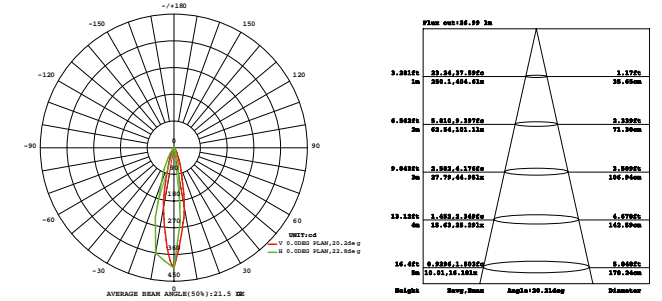

Materiale
alluminio pressofuso

Temperatura colore
RGB full color

Driver
DC 12/24V
non incluso

Durata e on/off
50.000h
>25.000 on/off

Material
die cast aluminum

Colour temperature
RGB full color

Driver
DC 12/24V
not included

Life time and on/off
50.000h
>25.000 on/off

LED-IRIDE-R6
8031414868971
lumen

colour temp. | colour | recessed box

watt 3 x 1W
driver DC12/24V
beam angle 15°