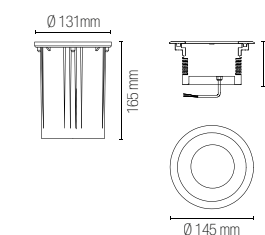

watt 9 x 1W
driver DC12/24V
beam angle 15°

LED-IRIDE-R14
8031414868995
lumen

colour temp. | colour | recessed box

watt 18 x 1W
driver DC12/24V
beam angle 15°

NEPTUNE

CROWN

Materiale
acciaio inox 316

Colore
silver
nero