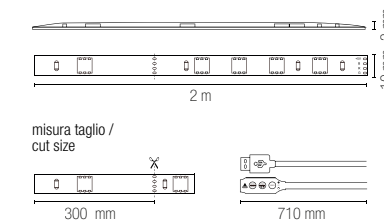

Materiale
kapton con
rivestimento in silicone

Temperatura colore
RGB

Materiale
kapton with
silicone cover

Temperatura colore
RGB