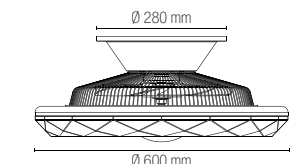

Materiale
acrilico PMMA
bianco effetto cielo stellato

Temperatura colore
CCT

Materiale ventilatore
7 lame bianche
in termoplastica

Caratteristiche ventilatore
7 lame ultra silenziose
con rotazione unilaterale.
Ghiera esterna roteante per
una maggiore diffusione dell'aria.

Driver
incluso

Material
PMMA acrylic white colour
with starry sky effect

Colour temperature
CCT

Fan material
7 white
thermoplastic blades

Fan characteristics
7 ultra-silent blades
unidirectional rotation
rotating outer ring for
greater air diffusion

Driver
included

Control system easy installation

On-off ghiera esterna /
On-off outer ring

Regolazione velocità ventole /
Fan speed adjustment

Regolazione gradi kelvin /
Adjustable white

Regolazione intensità di luce (dimmer) /
Light intensity (dimmer)

Regolazione gradi kelvin /
Adjustable white

Smart
Intec
WIFI

RF 2.4G
control
system

ALEXA e
GOOGLE
HOME
voice control