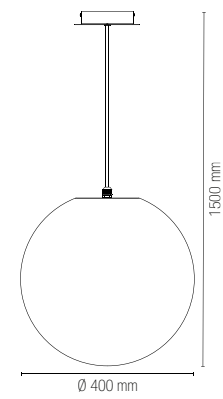

Lampadina non inclusa /
Light bulb not included