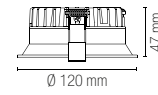

colour temp.	colour
INC-XANTO-C-Q110 8031414861071		
lumen	1120 lm	
INC-XANTO-M-Q110 8031414861194		
lumen	1120 lm	
INC-XANTO-F-Q110 8031414861132		
lumen	1120 lm	
watt	12W	
beam angle	98°	
pf	-	
	100 × 100 mm