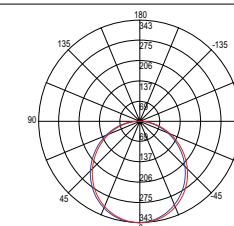

LED-PANEL-60X60-DIM