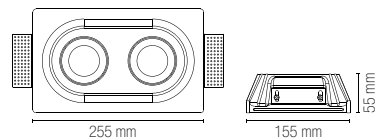

Staffa regolabile /
Adjustable bracket

Portalampada incluso /
Lampholder included

Lampadina non inclusa /
Light bulb not included

SENSO

Incasso in gesso verniciabile da integrare nel cartongesso per dare omogeneità tra soffitto e corpo illuminante.

Recessed gypsum paintable downlight to be integrated into the plasterboard to give homogeneity between ceiling and the lighting body.