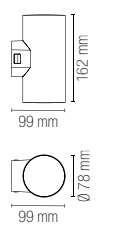

OUTDOOR APPLIQUE / WALL LAMPS

In.tec light