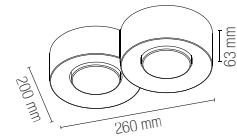

I-ATHEN-R3
8031414892686
3 x GX53 MAX 9W