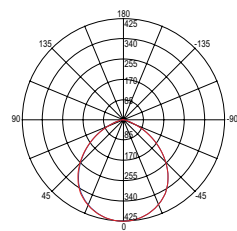

Fotometria del prodotto /
Photometric curve

INC-XANTO-R120-24V