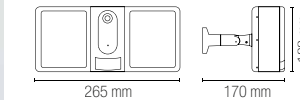

Proiettore con telecamera di sicurezza colore antracite con funzione smart Wi-Fi, compatibili con dispositivi iOS, android e VOICE CONTROL.

Flood light with security camera, anthracite, smart Wi-Fi, compatible with iOS devices, android and VOICE CONTROL devices.

technical information **VYSOR**

- **Materiale**
  alluminio + PC
- **Colore**
  antracite
- **Temperatura colore**
  4000K
- **Driver**
  integrato
- **Material**
  aluminium + PC
- **Colour**
  anthracite
- **Colour temperature**
  4000K
- **Driver**
  built-in

LED-VYSOR-SECURITY
8031414871810
lumen 2640 lm

watt 20W
beam angle 120°

Tipo di sensore video Video sensor type	1/2,9" CMOS
Pixel	2.0 Mega
Illuminazione minima Min illuminance	Color 0.10lux @F2.0, black and white 0.01lux @F2.0
Angolo vista camera Camera view angle	135°
Otturatore Shutter	1/25-1/100,000 per second
Infrarossi IR	High power LED with ICR
WDR	Digital WDR
Video compression standard	H.264 32Kbps - 2Mbps
Risoluzione video Max picture size	1920x1080
Frequenza fotogrammi Frame rate	1-20 per second
Audio	Full duplex audio (doppio sistema di comunicazione)
Memoria (non inclusa) Storage (not included)	Support SD card (MAX 128Gb) Cloud storage NVR
Impostazione immagine Image setting	Support HD/SD; support mirror
Reset	Support
Controllo della luce Lighting control	Support manual, sensor, plan switch light (gestione accensioni)
Interfaccia di protocollo Interface protocol	Private
Comunicazione di protocollo Communication protocol	TCP/IP, HTTP, DHCP, DNS, RTSP
Funzioni generali General function	Dual stream, password protection
Wi-Fi	IEEE802.11b/g/n
PIR	Support PIR and motion detection

on <100 LUX PIR
off >100 LUX PIR

Control system easy installation

Full duplex audio