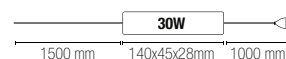

colour temp.	colour
LEDBAR-UNIX-120 8031414864508		
lumen	1560 lm	
watt	23,04W	
beam angle	120°