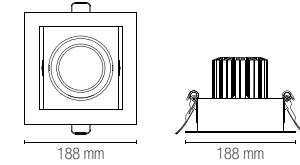

INC-APOLLO-1X30C 8031440360753	colour temp.	colour
lumen	2900 lm	
INC-APOLLO-1X30M 8031440360760	colour temp.	colour
lumen	2900 lm	

watt	1 × 30W
beam angle	40°
pf	0.90
	175 × 175 mm