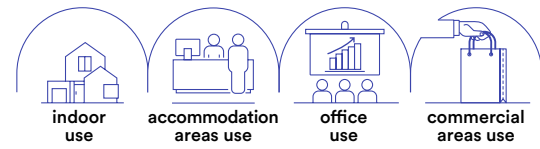

Kit di arnesi /
Tool kit

METRO

Sistema cavi tesi con finitura cromo.
Wire system chrome system.

LED-METRO-5
8031414862139

5 x MR16 MAX 9W
Driver 50W included

5 m cable included

Accessorio non incluso /
Accessory not included