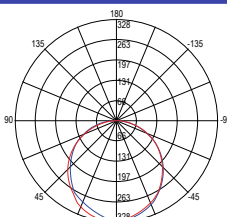

watt 50W
beam angle 120°