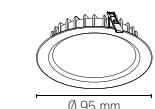

INC-TRON-20
8031414876204
lumen