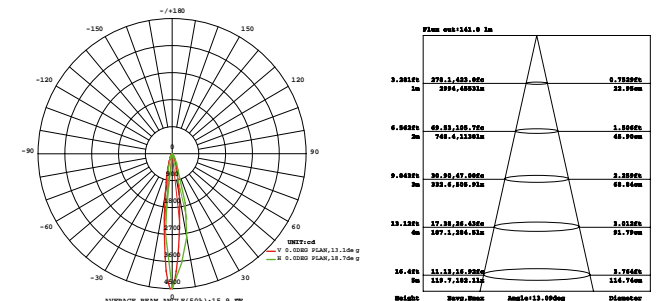

LED-IRIDE-R14
8031414868995
lumen

colour temp. | colour | recessed box

watt 18 x 1W
driver DC12/24V
beam angle 15°