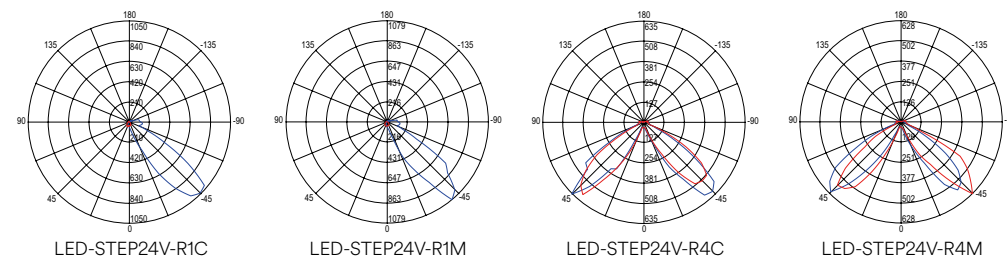

Accessori inclusi /
Included accessories

x1
Cavo 1 m /
1 m cable