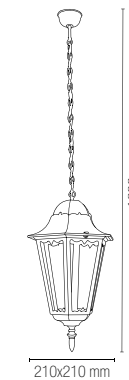

1 x E27 MAX 60W

colour
LANT-FIRENZE/P1
8031430721175

1 x E27 MAX 60W