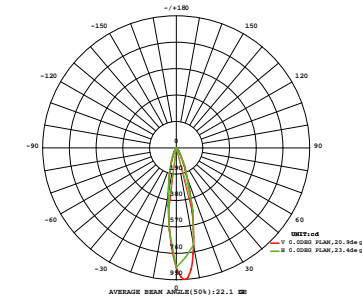

Material
316 stainless steel

Colour temperature
RGB full color

Driver
DC 24V
not included

Life time and on/off
50.000h
>25.000 on/off

LED-TREVIS-R7
8031414869022
lumen

watt **3W**
beam angle **25°**

colour temp. | colour | recessed box