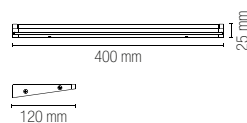

GRADO

Applique a LED in alluminio bianco goffrato.
Aluminum LED wall lamp embossed white.

Materiale
alluminio

Temperatura colore

4000K

Driver

incluso

Material

aluminum

Colour temperature

4000K

Driver

included

	colour temp.	colour
LED-W-GRADO 8031440361194		
lumen	800 lm	
watt	10W	
beam angle	120°	

KITE

Applique a LED in alluminio bianco o nero laccato lucido.
LED wall lamp in white or glossy lacquered black aluminum.

Materiale
alluminio

Temperatura colore

4000K

Driver

incluso

Material

aluminum

Colour temperature

4000K

Driver

included

	colour temp.	colour
LED-W-KITE BCO 8031440361170		
lumen	540 lm	
LED-W-KITE NERO 8031440361187		
lumen	540 lm	

watt	2 x 3W
beam angle	← 120° + 120° →