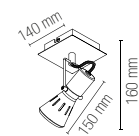

colour

SPOT-CADILLAC-2
8031438551255

2 x E14 MAX 40W