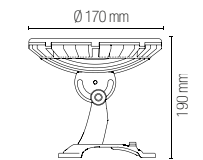

watt $3 \times 3W$
beam angle 25°

watt $36 \times 1W$
beam angle 45°