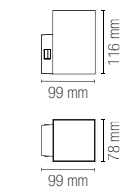

colour temp.	colour
LED-W-POLO-Q2-BCO 8031414889679		
lumen	1600 lm	
LED-W-POLO-Q2-NER 8031414889686		
lumen	1600 lm	
watt	2 x 8W	
beam angle	↓ 60° + 60° ↑