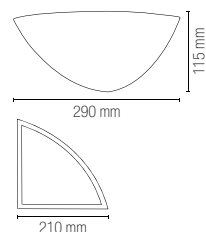

Lampadina non inclusa /
Light bulb not included

MYKONOS

Applique a parete angolare in gesso
verniciabile con diffusore in vetro satinato.
Wall lamp in angular paintable gypsum
with satin glass diffuser.