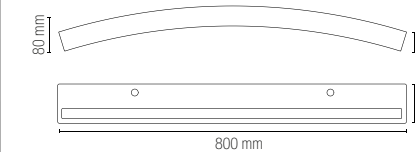

watt 20W
beam angle 120°

ORTISEI

Applique a parete in gesso verniciabile e doppia biemissione.
Gypsum wall lamp paintable and double light emission.

technical information **ORTISEI**

Materiale
gesso verniciabile