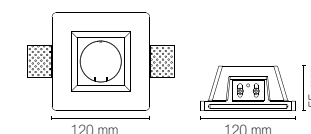

INC-GHOST-Q2
8031434301212
2 x GU10 MAX 35W
219 x 123 x 8-15 mm