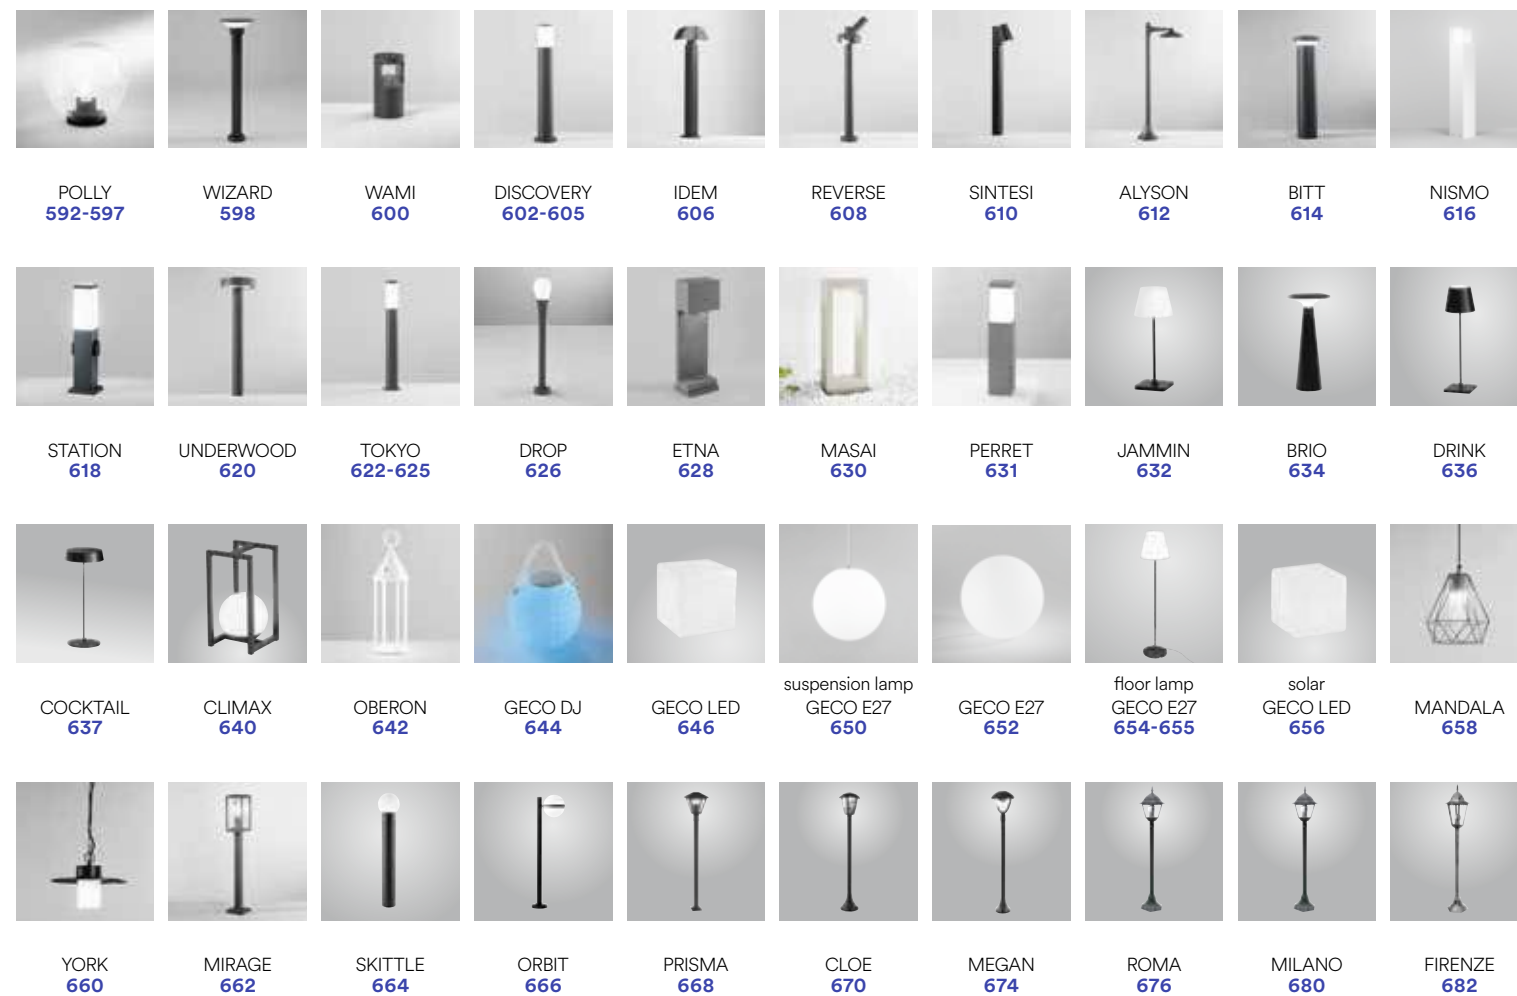

Indoor:
APPLIQUE E PLAFONIERE /
WALL LAMPS AND CEILING LAMPS

Indoor:
SPOT E FARETTI /
SPOT LIGHTS

Indoor:
SOTTOPENSILI E BARRE LED /
CABINETS AND LEDBARS

Indoor:
PROFILI E STRIP LED /
PROFILES AND STRIP LED

Indoor:
LAMPADINE D'EMERGENZA /
EMERGENCY LAMPS

Outdoor:
APPLIQUE /
WALL LAMPS

Outdoor:
PLAFONIERE /
CEILING LAMPS

Outdoor:
APPLIQUE SOSPENSIONI E PALETTI CORRELATI /
WALL SUSPENSION AND FLOOR LAMPS COMBINED