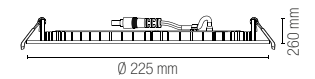

included

INC-SLIM/6W-INT
8031414872701
lumen

310-350 lm

watt 6W
beam angle 120°
Ø 105 mm

INC-SLIM/18W-INT
8031414868612
lumen

643-794 lm

watt 18W
beam angle 120°
Ø 210 mm

Accessorio non incluso / Not included accessory