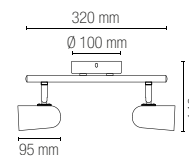

colour
SPOT-PUNTO-PL3 BCO 8031414867042	●
SPOT-PUNTO-PL3 NER 8031414867004	●

3 x E27 MAX 40W