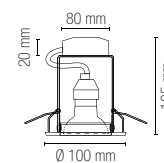

INC-MATRIX-LEDM3 BCO
8031429651162

INC-MATRIX-LEDM3 NIK
8031431571182

INC-MATRIX-LEDM3 CR
8031440313032

INC-MATRIX-LEDM3 ORO
8031440313025

3 x GU10

5W LED
Ø 80 mm

Accessori inclusi / Included accessories

**3 lampadine LED SMD /
3 LED SMD light bulbs**

watt	5W
beam angle	100°
cri	80
on/off	>10.000
3000K	
lumen	3 x 413 lm

**Staffa con connettore /
Bracket with connector**

3 pz inclusi / 3 pcs included

**Portalamпада /
Lampholder
GU10 230V~50Hz**

3 pz inclusi / 3 pcs included

1 pz / 1 pcs

Ø 100 mm
orientabile / adjustable