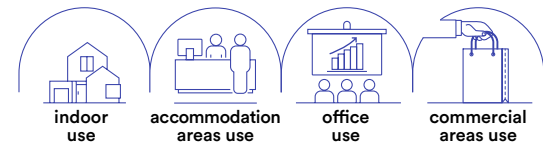

I-CLEPSYDRA-L-AP
8031414892839

2 x E14 MAX 20W

Lampadina non inclusa /
Light bulb not included

SHINE

Applique a parete in gesso verniciabile.
Wall lamp in paintable gypsum.

I-SHINE-AP
8031434191219

1 x G9 MAX 25W