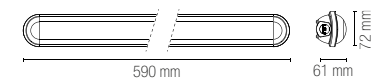

watt	21W
beam angle	120°
pf	-