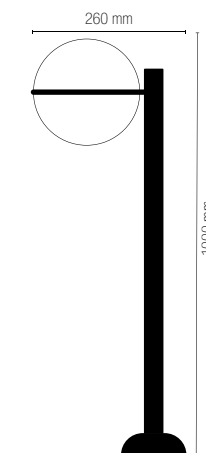

1 x E27 MAX 60W

colour | ●
LANT-ORBIT/P1
8031414862689

1 x E27 MAX 60W

colour | ●
LANT-ORBIT/P3
8031414862702