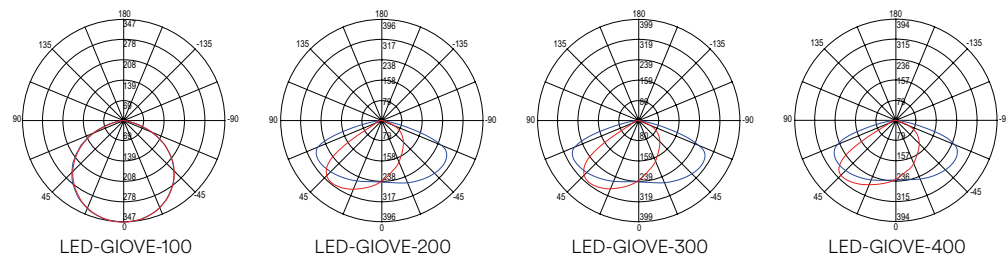

GIOVE

Proiettore LED integrato struttura in alluminio pressofuso e diffusore in vetro temperato.

Built-in LED floor light die-cast aluminium body and tempered glass diffuser.

technical information GIOVE

- **Materiale**
  alluminio
- **Colore**
  nero
- **Temperatura colore**
  6000K
- **Driver**
  incluso
- **Durata e on/off**
  50.000 h
  >25.000 on/off
- **Material**
  aluminium
- **Colour**
  black
- **Colour temperature**
  6000K
- **Driver**
  included
- **Life time and on/off**
  50.000 h
  >25.000 on/off

LED-GIOVE-100

8031414882557
lumen

colour temp.	beam angle	colour
6000K	150° x 80°	Black

watt	100W
pf	0.90

LED-GIOVE-200

8031414876365
lumen

colour temp.	beam angle	colour
6000K	150° x 80°	Black

LED-GIOVE-200-30

8031414885138
lumen

6000K	30°	Black

LED-GIOVE-200-60

8031414885145
lumen

6000K	60°	Black

LED-GIOVE-200R-30

8031414885152
lumen

colour temp.	beam angle	colour
RED	30°	Black

LED-GIOVE-200R-60

8031414885169
lumen

RED	60°	Black

LED-GIOVE-200V-30

8031414885176
lumen

GREEN	30°	Black

LED-GIOVE-200V-60

8031414885183
lumen

GREEN	60°	Black

watt	200W
pf	0.90

LED-GIOVE-300

8031414876372
lumen

colour temp.	beam angle	colour
6000K	150° x 80°	Black

watt	300W
pf	0.90

LED-GIOVE-400

8031414876389
lumen

colour temp.	beam angle	colour
6000K	150° x 80°	Black

watt	400W
pf	0.90