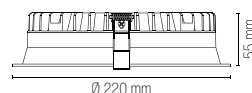

XANTO-RF

Incasso in alluminio pressofuso antiriflesso con cavo easy connection integrato.
Diecast aluminum anti-glare down-light with built-in easy domotic cable.

Materiale
alluminio pressofuso

Colore
bianco

Temperatura colore
RGB + 4000K

Driver
DC 24V non incluso
Tensione costante
connessione
in parallelo

Durata e on/off
25.000h
>15.000 on/off

Material
die cast aluminum

Colour
white

Colour temperature
RGB + 4000K

Driver
DC 24V not included
Costant voltage
parallel connecting
system

Durata e on/off
25.000 h
>15.000 on/off

Driver p. 837-846
Controller p. 848-851

INC-XANTO-R120-24V
8031414877942
lumen

colour temp.
1120 lm

watt 12W
beam angle 120°
pf -

Ø 110 mm

INC-XANTO-R220-24V
8031414878697
lumen

colour temp.
3000 lm

watt 30W
beam angle 120°
pf 0.90

Ø 200 mm

Fotometria del prodotto /
Photometric curve

INC-XANTO-R120-24V

INC-XANTO-R220-24V

PANEL

Pannello LED con struttura in alluminio diffusore in acrilico con cavo easy connection integrato.
LED panel with aluminum structure and acrylic diffuser with built-in easy domotic cable.

Materiale
alluminio
diffusore in acrilico

Colore
bianco

Temperatura colore
RGB + 4000K

Driver
DC24V
tensione costante
non incluso

Durata e on/off
20.000h
>10.000 on/off

Material
aluminum
acrylic diffuser

Colour
white

Colour temperature
RGB + 4000K

Driver
DC24V
costant voltage
not included

Durata e on/off
20.000h
>10.000 on/off

Driver p. 837-846
Controller p. 848-851

LED-PANEL-60X60-24V
8031414875313
lumen

colour temp.
4150 lm

watt 30W
beam angle 120°
pf 0.90

590 × 590 mm

Fotometria del prodotto /
Photometric curve

LED-PANEL-60X60-24V

EASY DOMOTIC 24V
In.tec light