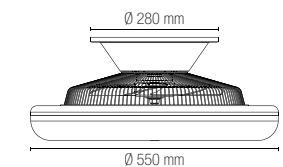

Plafoniere con ventilatore in acrilico PMMA.
Ceiling fan lamps with PMMA acrylic fan.

technical information

ALISEO

LED-ALISEO-INT
8031414873661

	colour temp.	colour
lumen	CCT 4450 lm	
led	40W 220-240V - 50/60Hz	
fan	34W 220-240V - 50/60Hz	
beam angle	120°	
potenza ventilatore / fan power	AC 34W 900rpm 1050rpm 1200rpm	
volume aria / air volume	20 m³ min.	
livello sonoro / sound level	48 dB	

FOEHN

LED-FOEHN-INT
8031414873685

	colour temp.	colour
lumen	CCT 4450 lm	
led	40W 220-240V - 50/60Hz	
fan	34W 220-240V - 50/60Hz	
beam angle	120°	
potenza ventilatore / fan power	AC 34W 900rpm 1050rpm 1200rpm	
volume aria / air volume	20 m³ min.	
livello sonoro / sound level	48 dB	

Materiale
acrilico PMMA

Temperatura colore
CCT

Materiale ventilatore
7 lame trasparenti
in termoplastica

Caratteristiche ventilatore
7 lame ultra
silenziose con
rotazione unilaterale

Driver
incluso

Material
PMMA acrylic

Colour temperature
CCT

Fan material
7 trasparent
thermoplastic blades

Fan characteristics
7 ultra-silent
blades unidirectional
rotation

Driver
included

Control system easy installation

On-off ghiera esterna /
On-off outer ring

Regolazione velocità ventole /
Fan speed adjustment

Regolazione gradi kelvin /
Adjustable white

Regolazione intensità di luce (dimmer) /
Light intensity (dimmer)

Regolazione gradi kelvin /
Adjustable white

Smart
Intec
WiFi

RF 2.4G
control
system

ALEXA e
GOOGLE
HOME
voice control