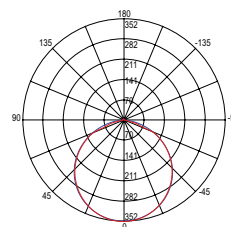

STRIP

Rotolo 5 metri strip led.
Roll 5 meters strip-led.

EASY DOMOTICA

Driver p. 837-846
Controller p. 848-851

Materiale
kapton
senza silicone

Materiale
kapton
without silicone

Temperatura colore
RGB + 4000K

Temperatura colore
RGB + 4000K

Driver
DC24V
tensione costante
non incluso

Driver
DC24V
constant voltage
not included

Durata e on/off
50.000h
>25.000 on/off

Life time and on/off
50.000h
>25.000 on/off

STRIP24V-5050-RGBW

8031414871384

lumen/m

total lumen

colour temp.

RGB + 1080 lm

5400 lm

light source SMD 5050

watt/m 19,2W

led/m 60

STRIP

Rotolo 5 metri strip led.
Roll 5 meters strip-led.

EASY DOMOTICA

Driver p. 837-846
Controller p. 848-851

Materiale
kapton
senza silicone

Materiale
kapton
without silicone

Temperatura colore
RGB

Temperatura colore
RGB

Driver
DC24V
tensione costante
non incluso

Durata e on/off
50.000h
>25.000 on/off

Driver
DC24V
constant voltage
not included

Life time and on/off
50.000h
>25.000 on/off

STRIP24V-5050-3D-RGBW

8031414878819

lumen/m

colour temp.

RGB + 264 lm

light source SMD 5050

watt/m 10W

led/m 48

Rotolo 5 metri strip led.
Roll 5 meters strip-led.

EASY DOMOTICA

Driver p. 837-846
Controller p. 848-851

Materiale
kapton con
rivestimento
in silicone

Materiale
kapton
with silicone
cover

Temperatura colore
RGB + 4000K

Temperatura colore
RGB + 4000K

Driver
DC24V
tensione costante
non incluso

Driver
DC24V
constant voltage
not included

Durata e on/off
50.000h
>25.000 on/off

Life time and on/off
50.000h
>25.000 on/off

STRIP24V-5050RGBW-IP68

8031414871407

lumen/m

total lumen

colour temp.

RGB + 1080 lm

5400 lm

light source SMD 5050

watt/m 19,2W

led/m 60

PROFILE STRIP LED / PROFILES AND STRIP LED

In.tec light