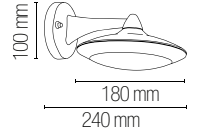

colour temp.	colour
LANT-ALYSON/AP BCO 8031440361514	●	●
lumen	1300 lm	
LANT-ALYSON/AP 8031440361552	●	●
lumen	1300 lm	
watt	12W	
beam angle	120°