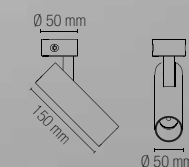

colour temp.	colour
LED-ROCKET-APC BCO 8031414861996	3000K	white
LED-ROCKET-APM BCO 8031414864966	3000K	white
lumen	500 lm	
LED-ROCKET-APC NERO 8031414861989	3000K	black
LED-ROCKET-APM NERO 8031414864980	3000K	black
lumen	500 lm	
watt	7W	
beam angle	38°