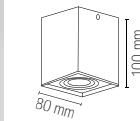

1 x GU10 MAX 35W

I-TOWN-R2 BCO
8031414883189
I-TOWN-R2 NER
8031414883196