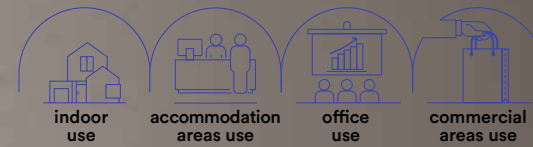

Lampadina non inclusa /
Light bulb not included

I-ALMA-AP ORO
8031414867547

2 x G9 MAX 25W

colour

Lampadina non inclusa /
Light bulb not included

AILERON

Applique a LED orientabile in alluminio
bianco sabbato o bronzo sabbato.
Adjustable LED wall light in aluminum
in sandblasted white or sandblasted
bronze version.