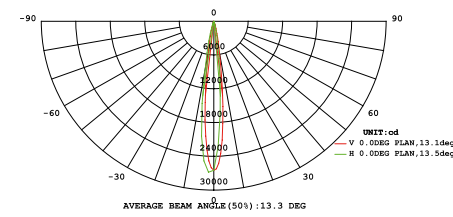

LED-NEPTUNE-3P
8031414869008
lumen

LED-NEPTUNE-36P
8031440358057
lumen

watt $3 \times 3W$
beam angle 25°

watt $36 \times 1W$
beam angle 45°