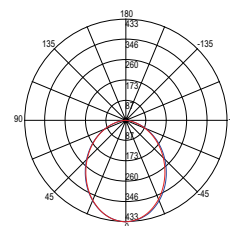

DAVINCI-SLIDE20