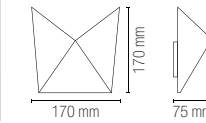

LED-W-STEALTH NER
8031414866953
lumen

colour temp.	colour
470 lm	

watt	7W
beam angle	120°