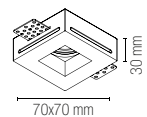

- Portalamпада incluso / Lampholder included
- Lampadina non inclusa / Light bulb not included

HIVE

Incasso in gesso verniciabile con 4 punti luce da integrare nel cartongesso per dare omogeneità tra soffitto e corpo illuminante.

Recessed gypsum paintable downlight with 4 light to be integrated into the plasterboard to give homogeneity between ceiling and lighting body.