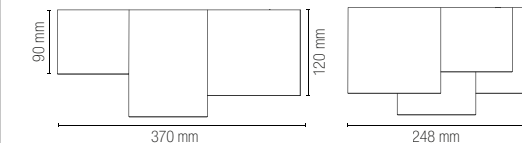

Lampadina non inclusa /
Light bulb not included