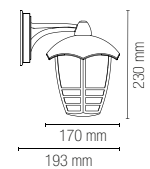

CLOE

Lanterna LED integrato in alluminio pressofuso
colore nero goffrato diffusore in policarbonato.

Die cast aluminum built-in LED lantern
black embossed finish with PC diffuser.

technical information **CLOE**

Materiale
alluminio pressofuso
+ policarbonato

Colore
goffrato nero

Temperatura colore
4000K

Driver
integrato

Material
die cast aluminum
+ polycarbonate

Colour
embossed black

Colour temperature
4000K

Driver
built-in

Life time and on/off
15.000h
>10.000 on/off

	colour temp.		colour temp.		colour temp.
LANT-CLOE/APIA 8031440361385	●	LANT-CLOE/APIA-S 8031440361408	●	LANT-CLOE/APIB 8031440361392	●
lumen	1300 lm	lumen	1300 lm	lumen	1300 lm
watt	12W	watt	12W	watt	12W

	colour temp.		colour temp.		colour temp.		colour temp.
LANT-CLOE/S1 8031440361422	●	LANT-CLOE/L1 8031440361415	●	LANT-CLOE/P1 8031440361439	●	LANT-CLOE/P3 8031440361446	●
lumen	1300 lm	lumen	1300 lm	lumen	1300 lm	lumen	3900 lm
watt	12W	watt	12W	watt	12W	watt	3 x 12W

Accessori integrati /
Built in accessories

Sensore di movimento regolabile /
Adjustable motion sensor

ON	10lux
distanza / distance	1-8m
	90°
5 seconds - 5 minutes