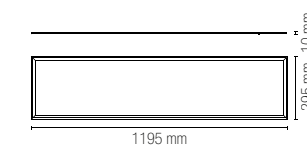

watt	40W
beam angle	110°
pf	0.90
	290 × 1190 mm

PANEL

Pannello a LED con struttura in alluminio e diffusore in acrilico bianco.
LED panel with aluminum structure and white acrylic diffuser.

technical information **PANEL**