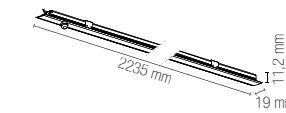

LEDBAR-LINE-223
8031414874293
lumen 1120 lm
watt 21W
beam angle 120°
2225 × 16 x pr. 11 mm