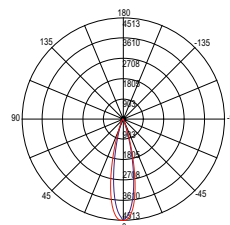

DAVINCI-FANS