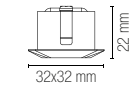

ASSO

Faretto da incasso con struttura in alluminio disponibile in bianco nero nella forma quadrata o rotonda.

Recessed spotlight with aluminum structure available in black white in square or round shape.

CRI >80

technical information ASSO

EASY DOMOTICA

Materiale
alluminio

Colore
bianco
nero

Temperatura colore
3000K / 4000K / BLU

Driver
DC 24V
tensione costante
non incluso

Material
aluminum

Colour
white
black

Colour temperature
3000K / 4000K

Driver
DC 24V
constant voltage
not included

1 pz / 1 pcs

INC-ASSO-Q30C

8031414881642

lumen

INC-ASSO-Q30M

8031414881659

lumen

colour temp. colour

100 lm

100 lm

100 lm

100 lm

watt LED 1W

beam angle 30°

Ø 25 mm

1 pz / 1 pcs

INC-ASSO-Q30C-NER

8031414881666

lumen

INC-ASSO-Q30M-NER

8031414881673

lumen

colour temp. colour

100 lm

100 lm

100 lm

100 lm

watt LED 1W

beam angle 30°

Ø 25 mm

1 pz / 1 pcs

INC-ASSO-R30C

8031414877829

lumen

INC-ASSO-R30M

8031414877928

lumen

INC-ASSO-R30-BLU

8031414877935

colour temp. colour

100 lm

100 lm

100 lm

blu

watt LED 1W

beam angle 30°

Ø 25 mm

1 pz / 1 pcs

INC-ASSO-R30C-NER

8031414881635

lumen

INC-ASSO-R30M-NER

8031414881680

lumen

colour temp. colour

100 lm

100 lm

100 lm

watt LED 1W

beam angle 30°

Ø 25 mm

Fotometria del prodotto / Photometric curve

Accessori inclusi / Included accessories

Connessione in parallelo / Parallel connection system

Driver p. 837-846
Controller pag. 848-851