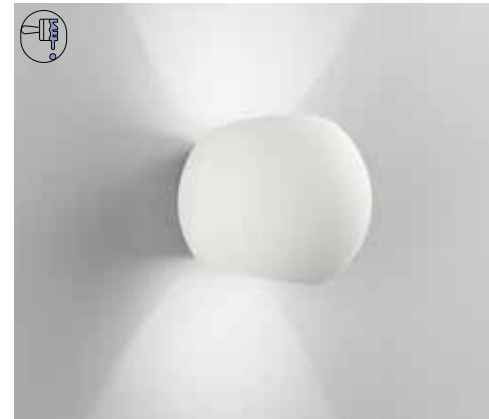

MOSES

Applique a parete in gesso
verniciabile o cemento naturale.
Wall lamp in paintable
gypsum or natural cement.

technical information **MOSES**

I-MOSES-AP
8031434181210

1 x G9 MAX 25W

colour

Lampadina non inclusa /
Light bulb not included