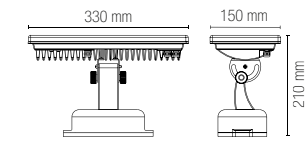

LED-RAYS-36P
8031440355445
lumen

watt **30 × 1W**
beam angle **45°**

colour temp. **RGB**