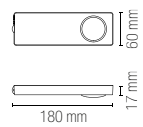

LEDBAT-GTO
8031414882274

lumen 105 lm

watt 1W