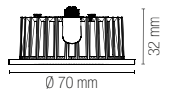

FUSION

Faretto da incasso in alluminio con finitura in nikel, bianco satinato o oro.

Recessed aluminum spotlight with nikel, satin white or gold finish.

technical information **FUSION**

Materiale
alluminio

Colore
bianco satinato
nikel
oro

Temperatura colore
4000K

Driver
integrato

Material
aluminum

Colour
white
nikel
gold

Colour temperature
4000K

Driver
built-in

1 pz / 1 pcs

	colour temp.	colour
INC-FUSION-5W BCO 8031440361736	4000K	white
INC-FUSION-5W NIK 8031440361705	4000K	nikel
INC-FUSION-5W ORO 8031440361712	4000K	gold

watt 5W
beam angle 120°
Ø 60 mm

Kit 3 pz / Kit 3 pcs

	colour temp.	colour
INC-FUSION-3X5W BCO 8031440353335	3 x 4000K	white
INC-FUSION-3X5W NIK 8031440353342	3 x 4000K	nikel
INC-FUSION-3X5W ORO 8031440353359	3 x 4000K	gold

watt 3 x 5W
beam angle 120°
Ø 60 mm

Fotometria del prodotto / Photometric curve

Le curve fotometriche rappresentano il singolo modulo LED per ogni elemento / Above photometric curve represent the single module of each element