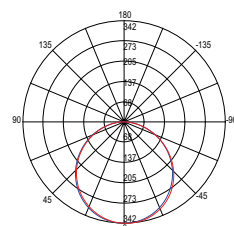

LED-PANEL-60X60-EDG