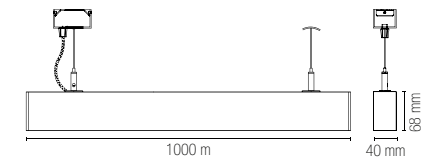

colour temp.	colour
LED-BUILD-W-2C 8031414896578 lumen		
LED-BUILD-W-2M 8031414867950 lumen		
LED-BUILD-B-2C 8031414897452 lumen		
LED-BUILD-B-2M 8031414867936 lumen		
watt	26W	
beam angle	87°	
pf	0.90