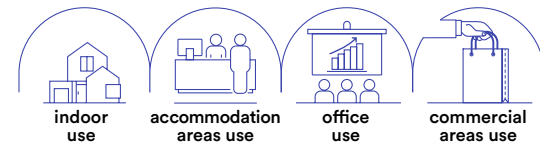

LED-KLIO-R11C 8031414875719	colour temp.	colour
lumen	2000 lm	
LED-KLIO-R11 8031440358675		
lumen	2000 lm	
LED-KLIO-R11 NER 8031414868032		
lumen	2000 lm	
watt		16W
beam angle		120°
pf		-