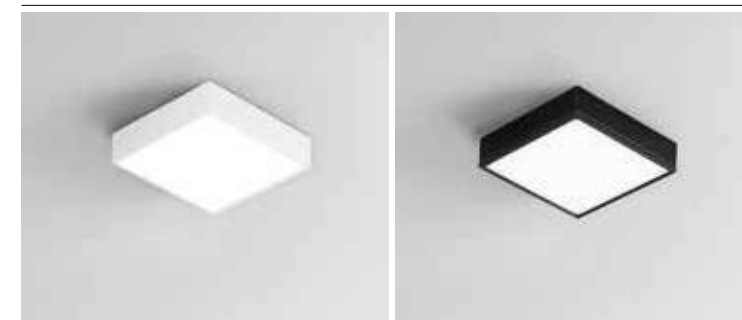

LED-KLIO-Q21C 8031414875696	colour temp.	colour
lumen	4600 lm	
LED-KLIO-Q21 8031440363549		
lumen	4600 lm	
LED-KLIO-Q21 NER 8031414868025		
lumen	4600 lm	
watt		36W
beam angle		120°
pf		0.90