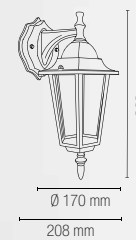

colour		colour
LANT-MILANO/APIA BCO 8031436931240	●	LANT-MILANO/APIB BCO 8031436911242	●
LANT-MILANO/APIA 8031436921241	●	LANT-MILANO/APIB 8031436901243	●
1 x E27 MAX 60W		1 x E27 MAX 60W	

	colour		colour		colour		colour
LANT-MILANO/S1 BCO 8031436851234	●	LANT-MILANO/L1 BCO 8031436891247	●	LANT-MILANO/P1 BCO 8031436871232	●	LANT-MILANO-HEAD23 8031414878529	●
LANT-MILANO/S1 8031436841235	●	LANT-MILANO/L1 8031436881248	●	LANT-MILANO/P1 8031436971246	●		
1 x E27 MAX 60W		1 x E27 MAX 60W		1 x E27 MAX 60W		1 x E27 MAX 60W