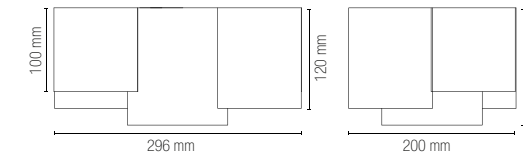

Lampadina non inclusa /
Light bulb not included