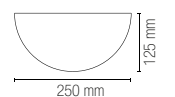

I-MORITZ-S-NOC-AP
8031414865352

1 x E27 MAX 40W