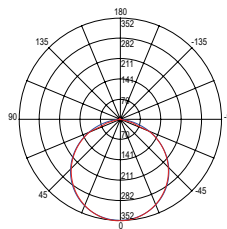

STRIP24V-5050IP67-60C

8031414876143
lumen/m
total lumen

colour temp.

1390 lm
6950 lm

STRIP24V-5050IP67-60M

8031414876150
lumen/m
total lumen

1430 lm
7150 lm

STRIP24V-5050IP67-60F

8031414876174
lumen/m
total lumen

1314 lm
6570 lm

light source SMD 5050
watt/m 14,4W
led/m 60