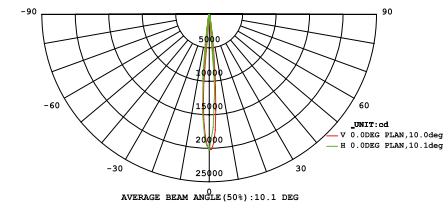

LED-RAYS-72P
8031440358040
lumen

watt **72 × 2W**
beam angle **45°**

colour temp. **RGB**