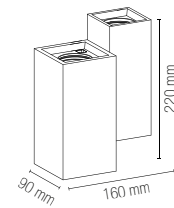

Lampadina non inclusa /
Light bulb not included