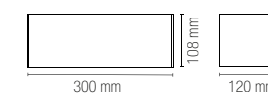

colour temp.	colour
LED-W-TWIN-XL BCO 8031414863716 lumen	4440 lm	
LED-W-TWIN-XL ANT 8031414863686 lumen	4440 lm	
LED-W-TWIN-XL NIK 8031414864362 lumen	4440 lm	
watt	40W	
beam angle	↓ 90° + 90° ↑