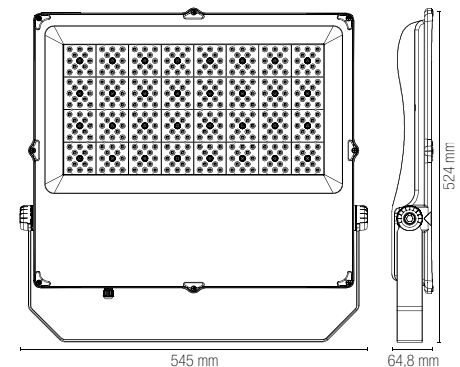

8031414876389
lumen

colour temp.	beam angle	colour
6000K	150° x 80°	Black

watt	400W
pf	0.90

MASTER

Proiettore LED integrato struttura in alluminio pressofuso e diffusore con lenti in materiale autoestinguente, antiurto, anti-UV.
 Built-in LED floor light die-cast aluminium body and lens in anti-UV, self-extinguishing, shockproof material.