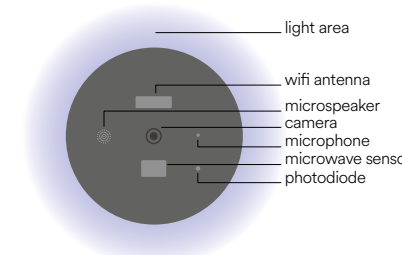

LED-ZOOM-INT 8031414877874	colour temp.	colour
lumen	3600 lm	
watt	30W	
beam angle	110°	
pf	0.95	

Tipo di sensore video Video sensor type	1/2,9" CMOS
Pixel	2.0 Mega
Illuminazione minima Min illuminance	Color 0.10lux @F2.0, black and white 0.01lux @F2.0
Angolo vista camera Camera view angle	135°
Otturatore Shutter	1/25-1/100,000 per second
Infrarossi IR	High power LED with ICR
WDR	Digital WDR
Video compression standard	H.264 32Kbps - 2Mbps
Risoluzione video Max picture size	1920x1080
Frequenza fotogrammi Frame rate	1-20 per second
Audio	Full duplex audio (doppio sistema di comunicazione)
Memoria	Support SD card (MAX 128Gb) Cloud storage NVR
Impostazione immagine Image setting	Support HD/SD; support mirror
Reset	Support
Controllo della luce Lighting control	Support manual, sensor, plan switch light (gestione accensioni)
Interfaccia di protocollo Interface protocol	Private
Comunicazione di protocollo Communication protocol	TCP/IP, HTTP, DHCP, DNS, RTSP
Funzioni generali General function	Dual stream, password protection
Wi-Fi	IEEE802.11b/g/n
PIR	Support PIR and motion detection

Control system easy installation

Full duplex audio