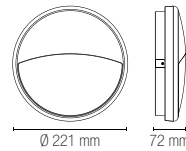

LED-EVER-LP BCO
8031440355650
lumen

colour temp.	colour
2500 lm	

watt	20W
beam angle	120°
pf	-

Ø 221 mm 72 mm

LED-EVER-XLP BCO
8031440355636
lumen

colour temp.	colour
3750 lm	

watt	30W
beam angle	120°
pf	0.90