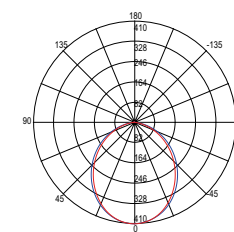

**Fotometria del prodotto /
Photometric curve**

Le curve fotometriche sopra indicate
rappresentano il singolo metro /
Above photometric curve
represent the single meter

LED-BUILD 1M*