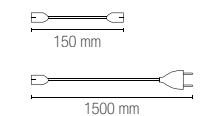

LEDBAR-MOVIE

8031440355100

lumen	800 lm	colour temp.	colour
watt	8W		
beam angle	120°