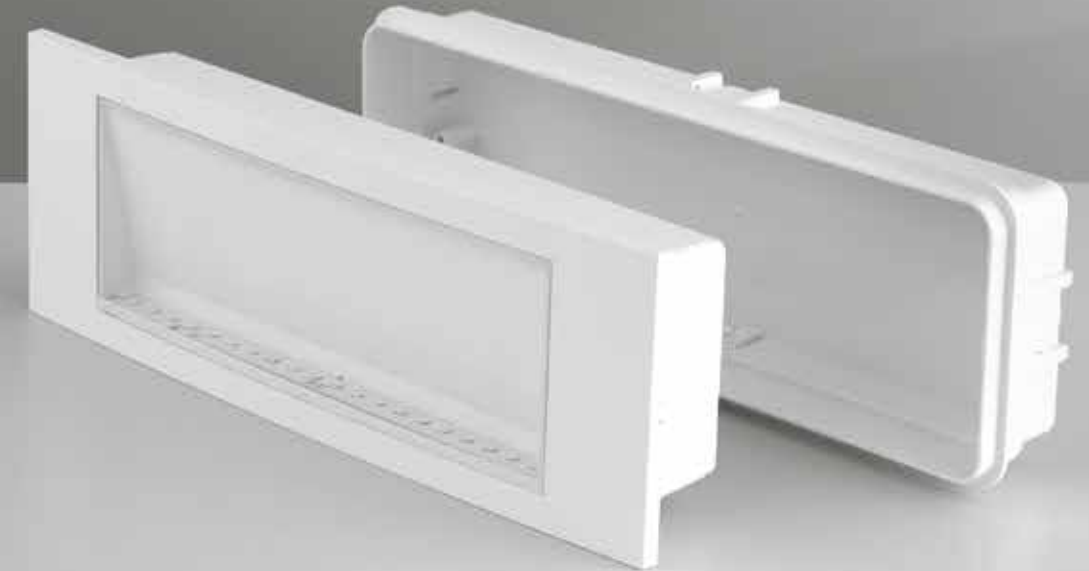

LED-HELP-511 8031414862566	colour temp.	colour
lumen	80 lm	
emergency light	3 h - 180 lm	
watt	4W	
beam angle	100°	
	275 × 95 × 35 mm	

Accessori inclusi / Included accessories

Scatola derivazione /
Recess box hole

Adesivo /
stickers

Li-ion 7.4V 1200mAh
Batteria per emergenza inclusa /
Included emergency battery