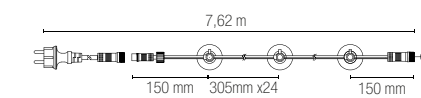

watt 0,3W
volt 230V

END-TO-END

easy connection / max 1000W

OUTDOOR

APPLIQUE SOSPENSIONI E PALETTI CORRELATI

WALL SUSPENSION AND FLOOR LAMPS COMBINED

POLLY

Collezione con base in fibre di plastica e sfere in PMMA nei colori trasparente, bianco o fumè.
Collection with base in plastic fibers and spheres in PMMA in transparent, white or smoked colors.