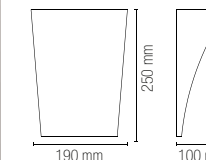

colour

Lampadina non inclusa /
Light bulb not included