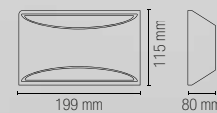

I-ASTRON-AP
8031414862412

1 x G9 MAX 25W

Lampadina non inclusa /
Light bulb not included