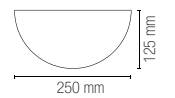

I-MORITZ-S-ORO-AP
8031414866458

1 x E27 MAX 40W