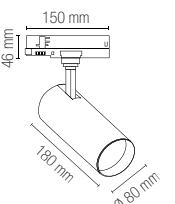

Trifase / Three-phase

JET

Proiettore a binario in alluminio con adattatore trifase.
Aluminum track spotlight with three-phase adapter.

Materiale
alluminio

Material
aluminum

Colore
bianco opaco
nero opaco

Colour
matt white
matt black

Temperatura colore selezionabile
3000K / 4000K / 6500K

Selectable color temperature
3000K / 4000K / 6500K

Driver
incluso

Driver
included

technical information **JET**

	colour temp.	colour
LED-JET-W-20 8031414893805		
lumen	2100 lm	
LED-JET-B-20 8031414893775		
lumen	2100 lm	
watt	20W	
beam angle	38°	
pf	0.90	

	colour temp.	colour
LED-JET-W-30 8031414893812		
lumen	3235 lm	
LED-JET-B-30 8031414893782		
lumen	3235 lm	
watt	30W	
beam angle	38°	
pf	0.90	

	colour temp.	colour
LED-JET-W-40 8031414893829		
lumen	4300 lm	
LED-JET-B-40 8031414893799		
lumen	4300 lm	
watt	40W	
beam angle	38°	
pf	0.90	

Fotometria del prodotto / Photometric curve

SISTEMA BINARI / TRACK LIGHTS
In.tec light