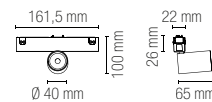

Materiale
alluminio

Colore
bianco opaco
nero opaco
oro

Temperatura colore
3000K / 4000K

Driver
DC48V
non incluso

Material
aluminum

Colour
matt white
matt black
gold

Colour temperature
3000K / 4000K

Driver
DC48V
not included

Proiettore a binario con luce spot orientabile per sistema Davinci con struttura in alluminio pressofuso.
Track headlamp with adjustable spot light for Davinci system with die-cast aluminum structure.

	colour temp.	colour
DAVINCI-FANS-W-5C 8031414893874	3000K	white
DAVINCI-FANS-W-5M 8031414893881	4000K	white
lumen	490 lm	
DAVINCI-FANS-B-5C 8031414893850	3000K	black
DAVINCI-FANS-B-5M 8031414893867	4000K	black
lumen	490 lm	
DAVINCI-FANS-G-5C 8031414893898	3000K	gold
DAVINCI-FANS-G-5M 8031414893904	4000K	gold
lumen	490 lm	
watt	5W	
beam angle	24°