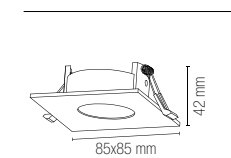

INC-STENOS-R-ML
8031414875825

INC-STENOS-Q-ML
8031414875863

Ø 75 mm

Ø 75 mm

Lampadina non inclusa / Light bulb not included

Portalamпада GU10 o MR16 non inclusi / GU10 or MR16 lamp holder not included

Lampadina non inclusa / Light bulb not included