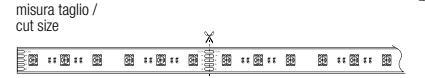

Materiale
kapton con
rivestimento
in silicone

Materiale
kapton
with silicone
cover

Temperatura colore
RGB + 4000K

Temperatura colore
RGB + 4000K

Driver
DC24V
tensione costante
non incluso

Driver
DC24V
constant voltage
not included

Durata e on/off
50.000h
>25.000 on/off

Life time and on/off
50.000h
>25.000 on/off