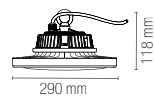

STARGATE XP

Lampada LED high bay in alluminio nero.
Black aluminium high bay LED lamp.

industrial use
commercial areas use

- **Materiale**
  alluminio
- **Colore**
  nero
- **Temperatura colore**
  4000K
- **Driver**
  incluso
- **Durata e on/off**
  50.000 h
  >25.000 on/off
- **Material**
  aluminum
- **Colour**
  black
- **Colour temperature**
  4000K
- **Driver**
  included
- **Life time and on/off**
  50.000 h
  >25.000 on/off

	colour temp.		colour temp.		colour temp.
LED-STARGATE-100XP 8031414877799	14800 lm	LED-STARGATE-150XP 8031414877805	22200 lm	LED-STARGATE-200XP 8031414877812	29500 lm
lumen		lumen		lumen	
watt	100W	watt	150W	watt	200W
beam angle	110°	beam angle	110°	beam angle	110°
pf	0.90	pf	0.90	pf	0.90

ATLANTIC

Plafoniera stagna per tubi a LED bilampada in PC+PC.
Waterproof lamp for double LED tube in PC+PC.

industrial use
commercial areas use
urban areas use

Lampadina non inclusa /
Light bulb not included

LED-ATLANTIC-ST-60 8031440355315
2 x T8 230V

LED-ATLANTIC-ST-120 8031440355322
2 x T8 230V

LED-ATLANTIC-ST-150 8031440355292
2 x T8 230V

HIGH BAY & TRI-PROOF
In.tec light