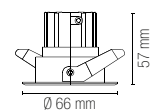

INC-POLARIS R3
watt 3W
beam angle 24°
Ø 55 mm