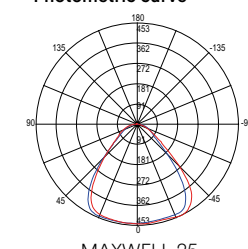

Fotometria del prodotto / Photometric curve

watt 25W
beam angle 90°