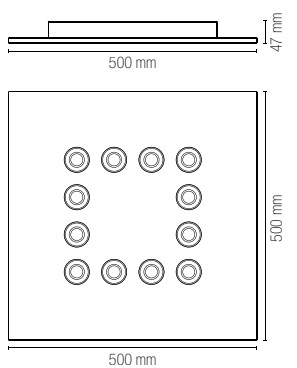

Plafoniera a LED in gesso verniciabile con interruttore per regolazione colore temperatura Kelvin.

LED ceiling lamp in paintable gypsum and switch for tempering adjustment Kelvin.

technical information **XICO**

- **Materiale**
  gesso verniciabile
  con ghiere
  nere lucide
- **Temperatura colore
  selezionabile**
  2700K / 4000K / 6500K
- **Driver**
  incluso
- **Material**
  paintable plaster with
  glossy black metal
  decorative rings
- **Selectable color
  temperature**
  2700K / 4000K / 6500K
- **Driver**
  included

LED-XICO-40X20
8031414883677
lumen 840 lm

colour temp. colour

watt LED 3 x 4W
beam angle 36°

LED-XICO-70X20
8031414883660
lumen 1260 lm

colour temp. colour

watt LED 6 x 3W
beam angle 36°

LED-XICO-50X50
8031414883653
lumen 2520 lm

colour temp. colour

watt LED 12 x 3W
beam angle 36°