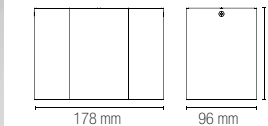

2 x GU10 MAX 35W

I-TOWN-Q2 BCO
8031414883165
I-TOWN-Q2 NER
8031414883172