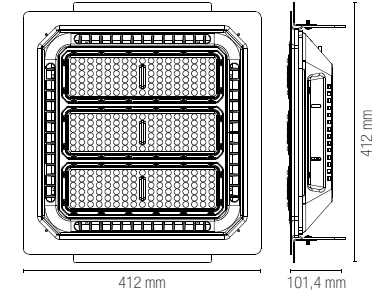

LED-ENERGY-80-INC 8031414862085		colour temp.	colour
lumen		1100 lm	
watt	80W		
beam angle	80°		
pf	0.90