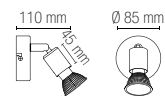

colour

SPOT-COOPER-2
8031440360920

2 x GU10 5W LED