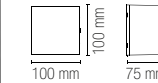

LED-TOGO-Q10
8031414883615
lumen 600 lm

colour temp.	colour

watt 5W
beam angle 120°

LED-TOGO-Q25
8031414883646
lumen 2400 lm

colour temp.	colour

watt 20W
beam angle 120°

LED-TOGO-RT20
8031414883622
lumen 1000 lm

colour temp.	colour

watt 8W
beam angle 120°

LED-TOGO-RT30
8031414883639
lumen 1500 lm

colour temp.	colour

watt 12W
beam angle 120°