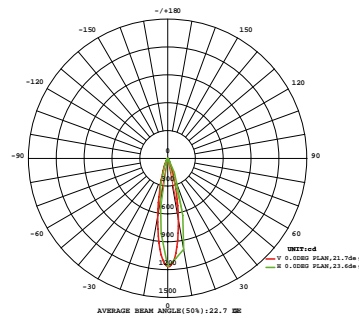

LED-NEPTUNE-3P
8031414869008
lumen

LED-NEPTUNE-36P
8031440358057
lumen

watt $3 \times 3W$
beam angle 25°

watt $36 \times 1W$
beam angle 45°