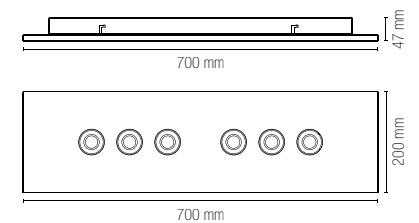

LED-XICO-50X50
8031414883653
lumen 2520 lm

colour temp. colour

watt LED 12 x 3W
beam angle 36°