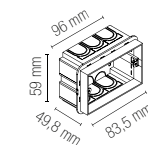

scatola derivazione 506L
506L junction box
non inclusa / not included