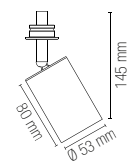

INC-VULKAN-BCO
8031414883714

INC-VULKAN-NER
8031414883721

INC-VULKAN-ORO
8031414883738
1 x GU10 MAX 35W