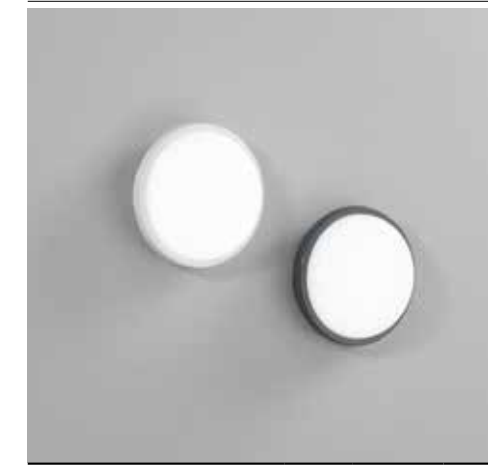

Colour temperature

3000K / 4000K

Driver
built-in

Plafoniera LED integrato, base in policarbonato bianco o antracite, diffusore in policarbonato bianco.
Polycarbonate built-in LED ceiling lamp in white or anthracite colour with white PC diffuser.