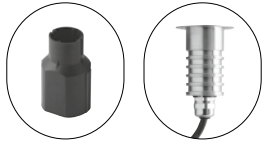

Material
316 stainless steel

Colour temperature
RGB full color

Driver
DC 24V
not included

Life time and on/off
50.000h
>25.000 on/off

LED-TREVIS-R7
8031414869022
lumen

watt **3W**
beam angle **25°**

colour temp. | colour | recessed box