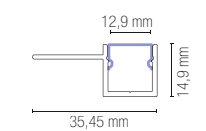

Accessori / Accessories

I-PROFILO-EDGE-CAP
8031414897582

Kit 2 pz tappi di chiusura per profilo EDGE.

2 pcs kit caps for EDGE profile.