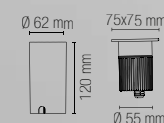

watt 10W
beam angle 30°
Ø 63 mm