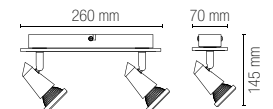

SPOT-MIAMI 03
8031414076802

3 x GU10 5W LED

colour

SPOT-MIAMI PL4
8031414076819

4 x GU10 5W LED

SPOT E FARETTI / SPOT LIGHTS

In.tec light

Accessori inclusi / Included accessories