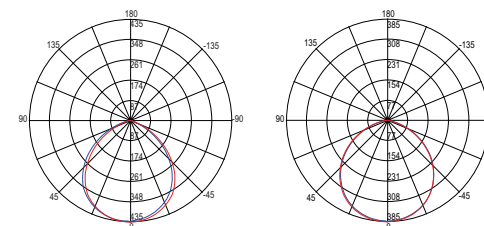

Accessorio non incluso / Not included accessory

RADIOCOMANDO-RF
8031414872725

Radiocomando RF 2.4G
controllo gruppi /
RF 2.4G remote control
control groups

Fotometria del prodotto / Photometric curve

INC-XANTO-R120-INT

INC-XANTO-R220-INT

Control system easy installation