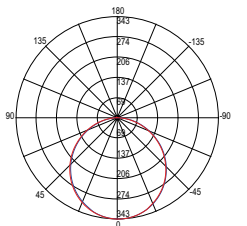

Fotometria del prodotto / Photometric curve

LED-PANEL-60X60-SM