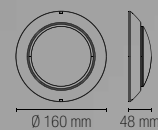

LED-W-TWILIGHT

8031440361088
lumen

colour temp.	colour
288 lm	

watt 4W
beam angle 107°

Materiale
alluminio

Temperatura colore
3000K

Driver
incluso

Material
aluminum

Colour temperature
3000K

Driver
included