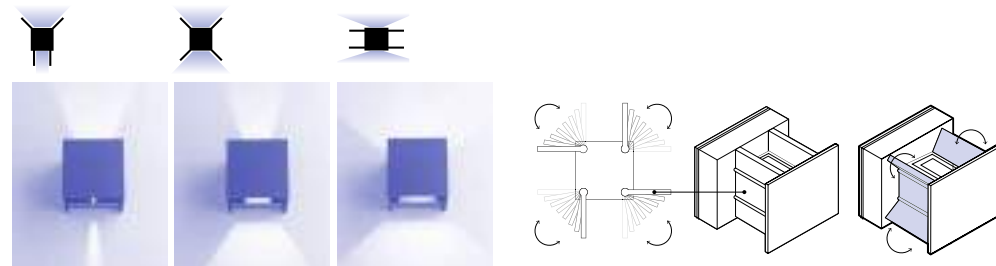

colour temp.	colour
LED-W-ALFA-20C BRO 8031414883493		
lumen	1360 lm	
LED-W-ALFA-20M BRO 8031414883509		
lumen	1500 lm	

watt $20W$
beam angle $\downarrow 10^\circ/120^\circ + 10^\circ/120^\circ \uparrow$

Luce biemissione con paratie regolabili indipendenti /
Bi-emission light with independent adjustable wings