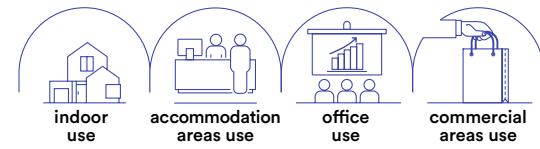

CLEPSYDRA

Applique a parete in gesso verniciabile.
Wall lamp in paintable gypsum.

technical information **CLEPSYDRA**