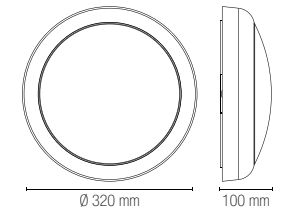

Ni-Cd 6V 1800 mAh
Batteria per emergenza inclusa /
Included emergency battery

	colour temp.	colour
LED-ETERNA-120 8031440358538		
lumen	1160 lm	
emergency light	3 h - 120 lm	
watt	20W	
beam angle	120°	

LiFePO4 3.2V 3200mAh
Batteria per emergenza inclusa /
Included emergency battery