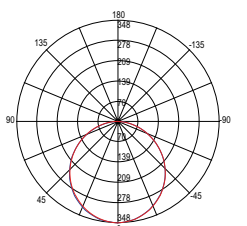

LED-PANEL-30X120-SM