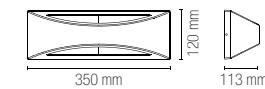

LED-W-WEISS-BRO
8031414897209

lumen

colour temp.	colour
1800 lm	

watt 16W
beam angle ↓ 120° + 120° ↑