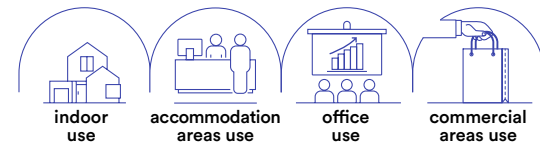

5 m cable included

Accessorio non incluso /
Accessory not included

I-WIRE-10M
8031414870387

Cavo 10 m / 10 m cable

Lampadina non inclusa /
Light bulb not included

BUILD

Barra a LED in alluminio bianco o nero goffrato.
LED bar in aluminum finish embossed white or black.