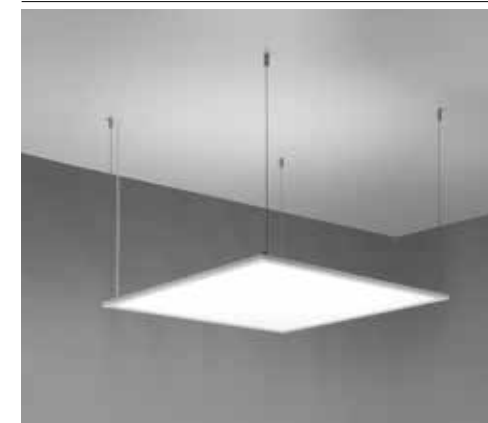

PANEL

Pannello a LED con struttura in alluminio e diffusore in acrilico bianco.
LED panel with aluminum structure, acrylic diffuser and white finish.

technical information **PANEL**

- **Materiale**
  alluminio,
  diffusore in acrilico
- **Colore**
  bianco
- **Temperatura colore**
  4000K
- **Driver**
  incluso
- **Material**
  aluminum,
  acrylic diffuser
- **Colour**
  white
- **Colour temperature**
  4000K
- **Driver**
  included

	colour temp.	colour
	4000 lm (↓ 2000 lm + 2000 lm ↑)	
lumen		
watt		40W
beam angle		↓ 110° + 110° ↑
pf		0.90