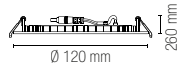

included

INC-SLIM/6W-INT
8031414872701
lumen

310-350 lm

watt 6W
beam angle 120°
Ø 105 mm

INC-SLIM/18W-INT
8031414868612
lumen

643-794 lm

watt 18W
beam angle 120°
Ø 210 mm

Accessorio non incluso / Not included accessory