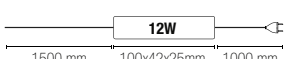

colour temp.	colour
LEDBAR-UNIX-60 ANG 8031414864478		
lumen	800 lm	
watt	11,52W	
beam angle	120°