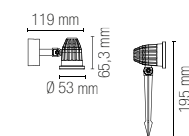

colour temp.	colour
LED-PEG-9C-NER 8031414889600 lumen		
LED-PEG-9M-NER 8031414895403 lumen		
watt	9W	
beam angle	60°