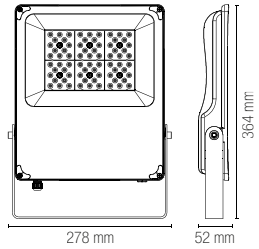

LED-GIOVE-100

8031414882557
lumen

colour temp.	beam angle	colour
6000K	150° x 80°	Black

watt	100W
pf	0.90

LED-GIOVE-200

8031414876365
lumen

colour temp.	beam angle	colour
6000K	150° x 80°	Black

LED-GIOVE-200-30

8031414885138
lumen

6000K	30°	Black

LED-GIOVE-200-60

8031414885145
lumen

6000K	60°	Black

LED-GIOVE-200R-30

8031414885152
lumen

colour temp.	beam angle	colour
RED	30°	Black

LED-GIOVE-200R-60

8031414885169
lumen

RED	60°	Black

LED-GIOVE-200V-30

8031414885176
lumen

GREEN	30°	Black

LED-GIOVE-200V-60

8031414885183
lumen

GREEN	60°	Black

watt	200W
pf	0.90