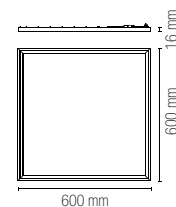

lumen

colour temp. 4000 lm

watt	30W
beam angle	120°
pf	0.90
□	590 × 590 mm

LED-PANEL-30X120-SM
8031414897605