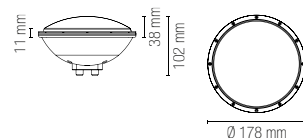

LED-PAR56-BCO

8031440359504

lumen

watt

driver

beam angle