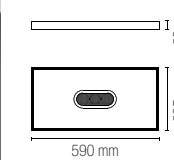

PANEL-DJ

Pannello a LED con struttura in alluminio e diffusore in acrilico. Sistema di variazione gradi Kelvin e di intensità regolabili con radiocomando incluso e speaker bluetooth.
LED panel with aluminum structure, acrylic diffuser and white finish. Adjustable Kelvin and luminous flux with radio frequency remote control included and speaker bluetooth.

technical information **PANEL-DJ**

LED-PANEL-60X60-DJ 8031414876242	colour temp.	colour
	CCT 1840 lm	
watt	42W	
beam angle	120°	

SPEAKER
2x5W connessione bluetooth 4.2 max 10 m / 2x5W bluetooth 4.2 connection max 10 m

LED-PANEL-30X60-DJ 8031414876259	colour temp.	colour
	CCT 3360 lm	
watt	23W	
beam angle	120°	

SPEAKER
2x5W connessione bluetooth 4.2 max 10 m / 2x5W bluetooth 4.2 connection max 10 m

Materiale
alluminio,
diffusore in acrilico

Colore
bianco

Temperatura colore
CCT

Driver
incluso

Dimmer
dimmerabile
con radiocomando
incluso

Material
aluminum,
acrylic diffuser

Colour
white

Colour temperature
CCT

Driver
included

Dimmer
dimmable with radio
frequency remote control
included

Fotometria del prodotto / Photometric curve

Accessorio incluso / Included accessory

Radiocomando / Remote control

Dimmerabile con radiocomando / Dimmable with radio frequency remote control