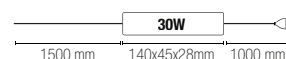

colour temp.	colour
LEDBAR-UNIX-150 8031414865185		
lumen	1950 lm	
watt	28,8W	
beam angle	120°