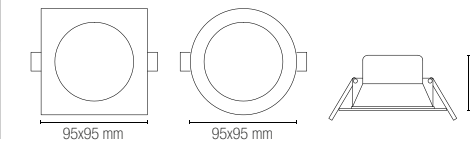

Accessori inclusi / Included accessories

due ghiera intercambiabili
1 rotonda 1 quadrata /
interchangeable ring