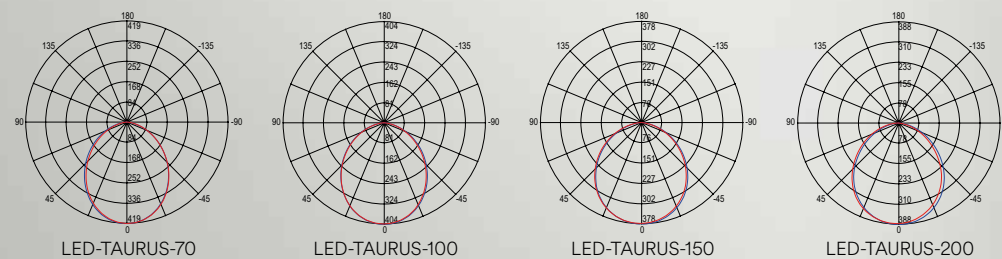

Colour temperature
4000K / 6500K

Driver
built-in

Life time and on/off
50.000 h
>25.000 on/off

Fotometria del prodotto / Photometric curve

	colour temp.	colour
LED-TAURUS-70 8031414875757	●	●
lumen	8400 lm	
LED-TAURUS-70F 8031414876662	●	●
lumen	8400 lm	
watt		70W
beam angle		110°