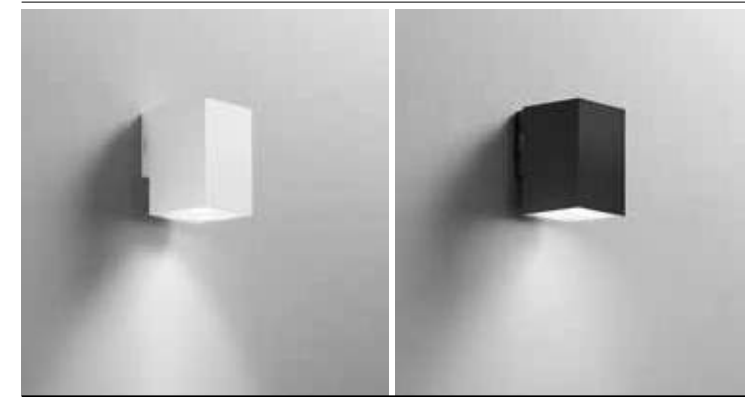

POLO

Applique a LED in policarbonato con singola o doppia emissione bianco o nero opaco.

Polycarbonate LED wall light with single or double emission in matt white or black.

technical information **POLO**

Materiale
PC

Colore
bianco
nero

Temperatura colore selezionabile
3000K / 4000K

Driver
incluso

Material
PC

Colour
white
black

Selectable color temperature
3000K / 4000K

Driver
included

	colour temp.	colour
LED-W-POLO-Q1-BCO 8031414889655		
lumen	800 lm	
LED-W-POLO-Q1-NER 8031414889662		
lumen	800 lm	
watt	8W	
beam angle	60°