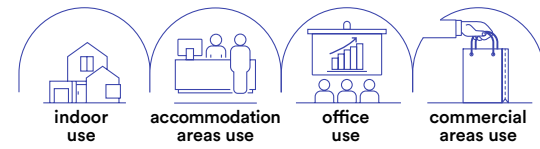

GOBLET

Incasso con struttura sporgente in gesso verniciabile e portalampane incluso.
Gypsum prominent down light paintable and lamp holder included.

INC-GOBLET-R
8031414882960

1 x GU10 MAX 35W
Ø 75 mm