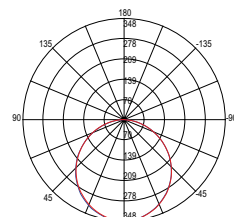

LED-PANEL-30X120 UGR