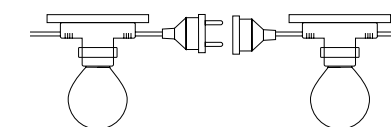

END-TO-END
easy connection / max 1000W