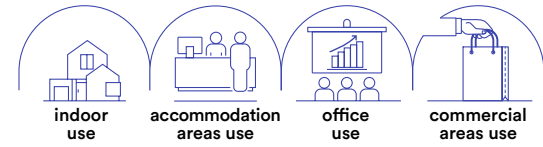

SANTORINI

Applique a parete angolare in gesso verniciabile.
Angular paintable gypsum.

I-SANTORINI-AP
8031440351553

1 x E14 MAX 13W