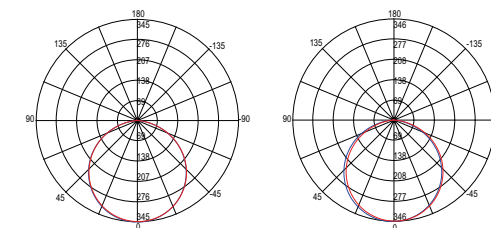

LED-PANEL-60X60-DJ

LED-PANEL-30X60-DJ

Accessorio incluso / Included accessory

Radiocomando / Remote control

Dimmerabile con radiocomando / Dimmable with radio frequency remote control