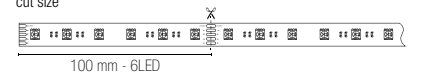

Materiale
kapton
senza silicone

Materiale
kapton
without silicone

Temperatura colore
RGB + 4000K

Temperatura colore
RGB + 4000K

Driver
DC24V
tensione costante
non incluso

Driver
DC24V
constant voltage
not included

Durata e on/off
50.000h
>25.000 on/off

Life time and on/off
50.000h
>25.000 on/off

STRIP24V-5050-RGBW

8031414871384

lumen/m

total lumen

colour temp.

RGB + 1080 lm

5400 lm

light source SMD 5050

watt/m 19,2W

led/m 60