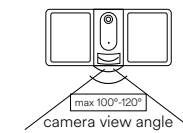

Tipo di sensore video Video sensor type	1/2,9" CMOS
Pixel	2.0 Mega
Illuminazione minima Min illuminance	Color 0.10lux @F2.0, black and white 0.01lux @F2.0
Angolo vista camera Camera view angle	135°
Otturatore Shutter	1/25-1/100,000 per second
Infrarossi IR	High power LED with ICR
WDR	Digital WDR
Video compression standard	H.264 32Kbps - 2Mbps
Risoluzione video Max picture size	1920x1080
Frequenza fotogrammi Frame rate	1-20 per second
Audio	Full duplex audio (doppio sistema di comunicazione)
Memoria (non inclusa) Storage (not included)	Support SD card (MAX 128Gb) Cloud storage NVR
Impostazione immagine Image setting	Support HD/SD; support mirror
Reset	Support
Controllo della luce Lighting control	Support manual, sensor, plan switch light (gestione accensioni)
Interfaccia di protocollo Interface protocol	Private
Comunicazione di protocollo Communication protocol	TCP/IP, HTTP, DHCP, DNS, RTSP
Funzioni generali General function	Dual stream, password protection
Wi-Fi	IEEE802.11b/g/n
PIR	Support PIR and motion detection

on <100 LUX PIR
off >100 LUX PIR

Control system easy installation

Full duplex audio