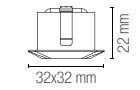

colour temp. colour

100 lm

100 lm

100 lm

100 lm

watt LED 1W

beam angle 30°

Ø 25 mm