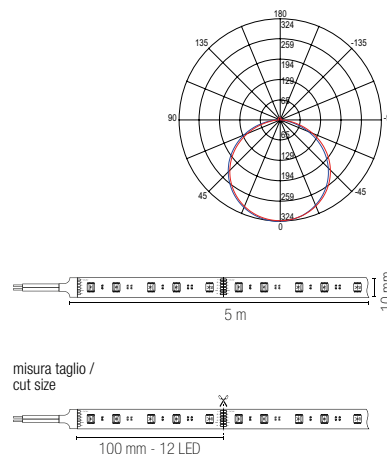

STRIP24V-2835-CCT
8031414875795
lumen/m
total lumen

colour temp.
2652 lm
13260 lm

light source SMD 2835
watt/m 24W
led/m 120

STRIP

Rotolo 5 metri strip led.
Roll 5 meters strip-led.

EASY DOMOTICA

Driver p. 837-846
Controller p. 848-851