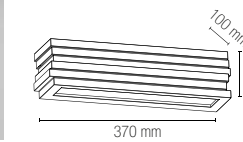

Lampadina non inclusa /
Light bulb not included