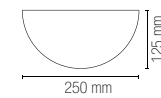

I-MORITZ-S-SIL-AP
8031414866489

1 x E27 MAX 40W