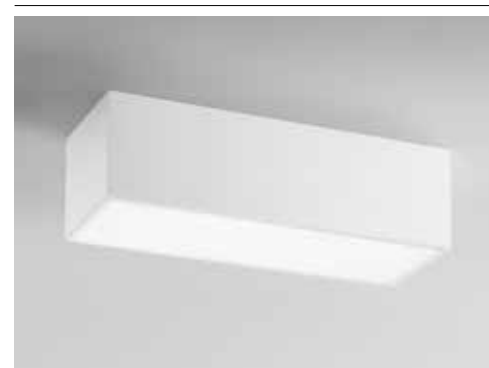

I-LIVING-PL36
8031414876051

4 x E14 MAX 13W

Lampadina non inclusa /
Light bulb not included