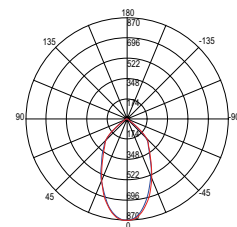

INC-POLARIS Q3
watt 3W
beam angle 24°
Ø 55 mm

ORIONE

Faretto da incasso in alluminio nei colori bianco gofrato o silver gofrato.
Recessed aluminum spotlight in white or embossed silver.