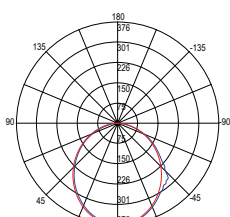

INC-RAINBOW-M BCO
8031414862627
lumen 110 lm

INC-RAINBOW-M
8031414862603
lumen 110 lm

colour temp.	colour
RGB + 4000K	white
RGB + 4000K	chrome