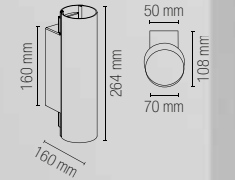

colour temp.

800 lm

watt

12W

beam angle

120°

VEYRON

Applique a LED in alluminio con doppia emissione bianco o nero gofrato.
LED aluminum wall light with double emission in white or black.