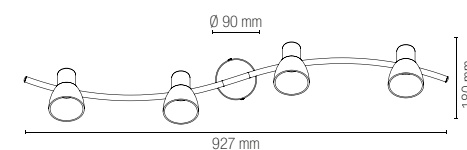

colour

SPOT-MITO-S4
8031431821188

4 x E14 MAX 40W

Lampadina non inclusa /
Light bulb not included

technical information **CARRERA / DOUBLEU**

CARRERA

Spot in metallo con punti luce orientabili con finitura in bianco.
Metal spot with adjustable light points with white finish.