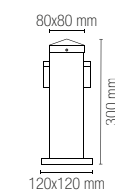

Lampadina non inclusa /
Light bulb not included