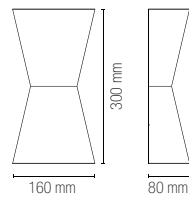

CLEPSYDRA

Applique a parete in gesso verniciabile.
Wall lamp in paintable gypsum.

technical information **CLEPSYDRA**

I-CLEPSYDRA-M-AP
8031414892822

2 x E14 MAX 20W

Lampadina non inclusa /
Light bulb not included