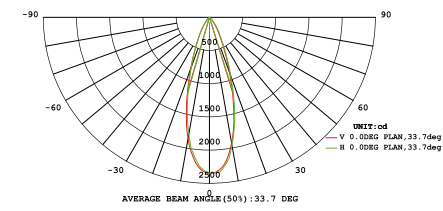

LED-RAYS-36P
8031440355445
lumen

watt **30 × 1W**
beam angle **45°**

colour temp. **RGB**