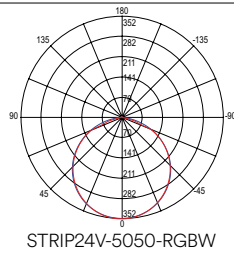

STRIP

Rotolo 5 metri strip led.
Roll 5 meters strip-led.

EASY DOMOTICA 24V

Driver p. 837-846
Controller p. 848-851

STRIP24V-5050-RGBW
8031414871384
lumen

colour temp.
5400 lm/m

Materiale
kapton
senza silicone

Materiale
kapton
without silicone

Temperatura colore
RGB + 4000K

Temperatura colore
RGB + 4000K

Driver
DC24V

tensione costante
non incluso

Driver
DC24V

constant voltage
not included

Durata e on/off
50.000h
>25.000 on/off

Life time and on/off
50.000h
>25.000 on/off

Rotolo 5 metri strip led.
Roll 5 meters strip-led.

EASY DOMOTICA 24V

Driver p. 837-846
Controller p. 848-851

STRIP24V-5050RGBW-IP68
8031414871407
lumen

colour temp.
5400 lm/m

Materiale
kapton con
rivestimento
in silicone

Materiale
kapton
with silicone
cover

Temperatura colore
RGB + 4000K

Temperatura colore
RGB + 4000K

Driver
DC24V

tensione costante
non incluso

Driver
DC24V

constant voltage
not included

Durata e on/off
50.000h
>25.000 on/off

Life time and on/off
50.000h
>25.000 on/off

TARGET

Faro proiettore in alluminio con picchetto
incluso, cavo easy connection integrato.
Aluminum flood light with spike included,
built-in easy domotic cable.

Materiale
alluminio

Colore
nero

Temperatura colore
RGB + 4000K

Driver
DC24V

tensione costante
non incluso

Durata e on/off
30.000h
>15.000 on/off

Material
aluminum

Colour
black

Colour temperature
RGB + 4000K

Driver
DC24V

constant voltage
not included

Durata e on/off
30.000h
>15.000 on/off

EASY DOMOTICA 24V

Driver p. 837-846
Controller p. 848-851

LED-TARGET-8-24V
8031414878604
lumen

colour temp.
190 lm

watt 8W
beam angle 30°

LED-TARGET-30-24V
8031414878550
lumen

colour temp.
468 lm

watt 30W
beam angle 30°

Fotometria del prodotto /
Photometric curve