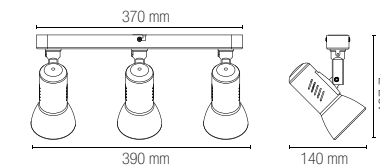

3 x E27 MAX 40W