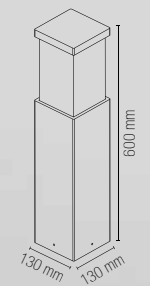

I-PERRET-P60
8031414871834

1 x E27 MAX 15W