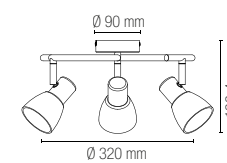

colour

SPOT-MITO-S4
8031431821188

4 x E14 MAX 40W

Lampadina non inclusa /
Light bulb not included

technical information **CARRERA / DOUBLEU**

CARRERA

Spot in metallo con punti luce orientabili con finitura in bianco.
Metal spot with adjustable light points with white finish.