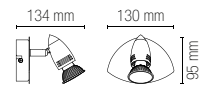

colour

SPOT-SUNNY-2
8031431841186

2 x GU10 5W LED