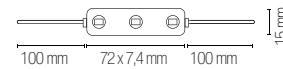

Materiale
PC

Temperatura colore
6000K

Driver
DC12V
tensione costante
non incluso

Durata e on/off
50.000h
>25.000 on/off

Materiale
PC

Temperatura colore
6000K

Driver
DC12V
costant voltage
not included

Life time and on/off
50.000h
>25.000 on/off

LED-INSIGN-F-LENS
8031414871155
lumen

colour temp.
120 lm/m

sorgente luminosa / light source LED SMD 5050
watt/m 20 x 1,2W
beam angle 160°