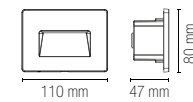

watt 3W
beam angle 120°

watt 3W
beam angle 120°

watt 5W
beam angle 120°

- **INC-STRATOS-503W** 8031414886890
- **INC-STRATOS-503S** 8031414888214
- **INC-STRATOS-503B** 8031414888191
- **INC-STRATOS-503C** 8031414888207