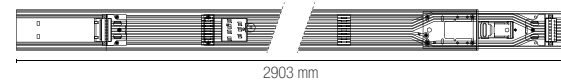

BUSBAR-ST-144
8031414883967

Binario
intermedio 7 cavi
da 145 cm. Intermediate
trunking with 7
wire of 145 cm.

BUSBAR-ST-288
8031414883974

Binario
intermedio 7 cavi
da 290 cm. Intermediate
trunking with 7
wire of 290 cm.