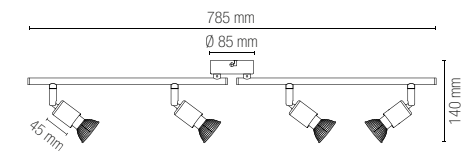

SPOT-COOPER-3
8031440360937

3 x GU10 5W LED

colour

SPOT-COOPER-4
8031440360944

4 x GU10 5W LED

Accessori inclusi / Included accessories

Lampadine LED SMD / LED SMD light bulbs

watt	5W
beam angle	100°
cri	80
on/off	>10.000
2700K	
lumen	400 lm
dimmer	