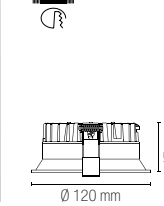

810-900 lm

watt 12W
beam angle 98°
pf -
Ø 110 mm

INC-XANTO-R220-INT

8031414868643
lumen