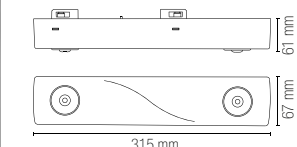

LiFePO4 3.2V 3200mAh
Batteria per emergenza inclusa /
Included emergency battery

LAMPADE D'EMERGENZA / EMERGENCY LAMPS

In.tec light