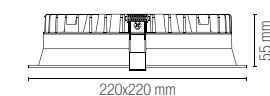

colour temp.	colour
INC-XANTO-C-Q220 8031414861095		
lumen	3000 lm	
INC-XANTO-M-Q220 8031414861217		
lumen	3000 lm	
INC-XANTO-F-Q220 8031414861156		
lumen	3000 lm	
watt	30W	
beam angle	98°	
pf	0.90	
	200 × 200 mm