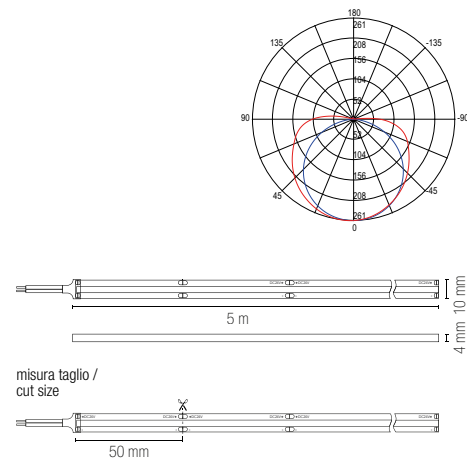

Rotolo 5 metri strip led.
Roll 5 meters strip-led.

EASY DOMOTICA

Driver p. 837-846
Controller p. 848-851

Materiale kapton con silicone	Materiale kapton with silicone
Temperatura colore 3000K / 4000K / 6000K	Temperatura colore 3000K / 4000K / 6000K
Driver DC24V tensione costante non incluso	Driver DC24V constant voltage not included
Durata e on/off 50.000h >25.000 on/off	Life time and on/off 50.000h >25.000 on/off