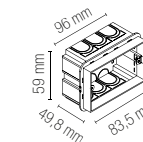

STRATOS

Incasso segnapassi alloggio in cassetta di derivazione 503 o 504 o 506, con mascherine in alluminio nei colori bianco, antracite, silver o corten.

Downlight for recess box 503, 504 or 506, with aluminum masks in white, anthracite, silver or corten.

technical information **STRATOS**

- **Materiale**
  alluminio
- **Colore**
  bianco
  silver
  nero
  corten
- **Temperatura colore selezionabile**
  3000K / 4000K / 6000K
- **Driver**
  integrato
- **Materiale**
  aluminum
- **Colore**
  bianco
  silver
  nero
  corten
- **Temperatura colore selezionabile**
  3000K / 4000K / 6000K
- **Driver**
  built-in

INC-STRATOS-503
8031414888184
lumen

INC-STRATOS-504
8031414888221
lumen

INC-STRATOS-506
8031414888276
lumen

watt 3W
beam angle 120°

watt 3W
beam angle 120°

watt 5W
beam angle 120°

- **INC-STRATOS-503W** 8031414886890
- **INC-STRATOS-503S** 8031414888214
- **INC-STRATOS-503B** 8031414888191
- **INC-STRATOS-503C** 8031414888207

scatola derivazione 503
503 junction box
non inclusa / not included

- **INC-STRATOS-504W** 8031414888269
- **INC-STRATOS-504S** 8031414888252
- **INC-STRATOS-504B** 8031414888238
- **INC-STRATOS-504C** 8031414888245

scatola derivazione 503
503 junction box
non inclusa / not included

scatola derivazione 504
504 junction box
non inclusa / not included

- **INC-STRATOS-506W** 8031414888313
- **INC-STRATOS-506S** 8031414888306
- **INC-STRATOS-506B** 8031414888283
- **INC-STRATOS-506C** 8031414888290

scatola derivazione 506L
506L junction box
non inclusa / not included

OUTDOOR INCASSI E SEGNAPASSI / INGROUND AND WALK LIGHTS
In.tec light