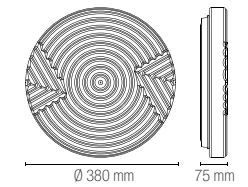

STREAM

Plafoniera a LED in acrilico con decorazioni a rilievo.
Acrylic LED ceiling light with relief decorations.

Materiale
acrilico PMMA

Material
PMMA acrylic

Colore
bianco

Colour
white

**Temperatura colore
selezionabile**
3000K / 4000K / 6500K

**Selectable color
temperature**
3000K / 4000K / 6500K

Driver
incluso

Driver
included

technical information **STREAM**

I-STREAM-PL30
8031414894987
lumen

colour temp.	colour
2640 lm	

watt 18W
beam angle 120°

I-STREAM-PL40
8031414894994
lumen

colour temp.	colour
3520 lm	

watt 24W
beam angle 120°

I-STREAM-PL50
8031414895007
lumen

colour temp.	colour
6000 lm	

watt 40W
beam angle 120°

I-STREAM-PL60
8031414895014
lumen

colour temp.	colour
CCT 7120 lm	

watt 48W
beam angle 120°