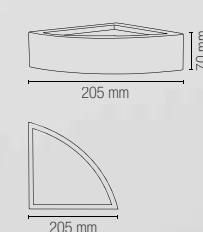

MYKONOS

Applique a parete angolare in gesso
verniciabile con diffusore in vetro satinato.
Wall lamp in angular paintable gypsum
with satin glass diffuser.

I-MYKONOS-AP
8031440351584

1 x E14 MAX 13W

Lampadina non inclusa /
Light bulb not included