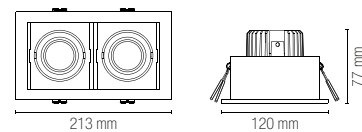

INC-APOLLO-1X10C 8031440360623	colour temp.	colour
lumen	1000 lm	
INC-APOLLO-1X10M 8031440360630	colour temp.	colour
lumen	1000 lm	

watt	1 × 10W
beam angle	40°
pf	-
	100 × 100 mm

INC-APOLLO-1X20C 8031440360692	colour temp.	colour
lumen	2000 lm	
INC-APOLLO-1X20M 8031440360708	colour temp.	colour
lumen	2000 lm	

watt	1 × 20W
beam angle	40°
pf	-
	125 × 125 mm

INC-APOLLO-1X30C 8031440360753	colour temp.	colour
lumen	2900 lm	
INC-APOLLO-1X30M 8031440360760	colour temp.	colour
lumen	2900 lm	

watt	1 × 30W
beam angle	40°
pf	0.90
	175 × 175 mm

INC-APOLLO-1X45C 8031440360777	colour temp.	colour
lumen	4500 lm	
INC-APOLLO-1X45M 8031440360784	colour temp.	colour
lumen	4500 lm	

watt	1 × 45W
beam angle	40°
pf	0.90
	175 × 175 mm

Fotometria del prodotto / Photometric curve

INC-APOLLO-2X10C 8031440360647	colour temp.	colour
lumen	2000 lm	
INC-APOLLO-2X10M 8031440360654	colour temp.	colour
lumen	2000 lm	

watt	2 × 10W
beam angle	40°
pf	-
	190 × 100 mm

INC-APOLLO-2X20C 8031440360715	colour temp.	colour
lumen	4000 lm	
INC-APOLLO-2X20M 8031440360722	colour temp.	colour
lumen	4000 lm	

watt	2 × 20W
beam angle	40°
pf	-
	245 × 125 mm

INC-APOLLO-2X30C 8031440360791	colour temp.	colour
lumen	5800 lm	
INC-APOLLO-2X30M 8031440360807	colour temp.	colour
lumen	5800 lm	

watt	2 × 30W
beam angle	40°
pf	0.90
	320 × 175 mm

INC-APOLLO-2X45C 8031440360814	colour temp.	colour
lumen	9000 lm	
INC-APOLLO-2X45M 8031440360821	colour temp.	colour
lumen	9000 lm	

watt	2 × 45W
beam angle	40°
pf	0.90
	320 × 175 mm

INC-APOLLO-3X10C 8031440360661	colour temp.	colour
lumen	3000 lm	
INC-APOLLO-3X10M 8031440360678	colour temp.	colour
lumen	3000 lm	

watt	3 × 10W
beam angle	40°
pf	-
	290 × 100 mm

INC-APOLLO-3X20C 8031440360746	colour temp.	colour
lumen	6000 lm	
INC-APOLLO-3X20M 8031440360739	colour temp.	colour
lumen	6000 lm