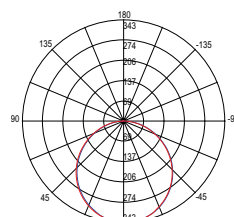

Fotometria del prodotto /
Photometric curve

LED-PANEL-60X60 UGR