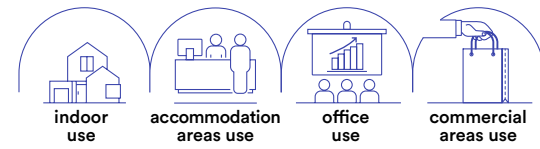

LIVING

Plafoniere in gesso
verniciabile con diffusore in acrilico.
Paintable gypsum ceiling lamps
with acrylic diffuser.

technical information **LIVING**