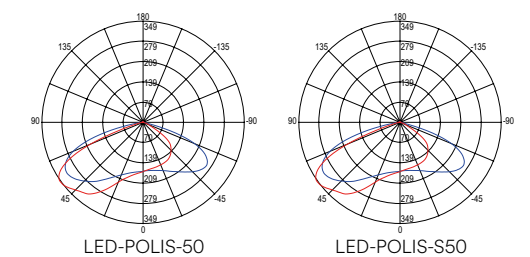

POLIS

Faro stradale LED con fissaggio su palo verticale orizzontale più versione a sospensione, in alluminio pressofuso con diffusore in vetro temperato.

Built-in LED street light die-cast aluminium body with tempered glass diffuser structure with mount bracket on vertical or horizontal pole and version with suspension mount bracket.

technical information **POLIS**

Materiale
alluminio pressofuso

Colore
silver

Temperatura colore
4000K

Driver
incluso

Durata e on/off
50.000 h
>25.000 on/off

Material
die-cast aluminium

Colour
silver

Colour temperature
4000K

Driver
included

Life time and on/off
50.000 h
>25.000 on/off

	colour temp.	colour
LED-POLIS-50 8031414879465 lumen	●	●
	7000 lm	
watt	50W	
beam angle	155° x 75°	
pf	0.90	

imbocco palo 60mm
60mm pole entry

	colour temp.	colour
LED-POLIS-S50 8031414879472 lumen	●	●
	7000 lm	
watt	50W	
beam angle	155° x 75°	
pf	0.90	

Fotometria del prodotto / Photometric curve