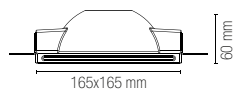

Staffa regolabile /
Adjustable bracket

Portalampada incluso /
Lampholder included

Lampadina non inclusa /
Light bulb not included

INC-VULKAN-BASE
8031414883707

1 x GU10 MAX 35W
170 x 170 mm