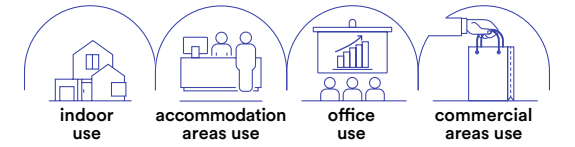

MONTBLANC

Applique a parete in gesso verniciabile.
Wall lamp in paintable gypsum.

I-MONTBLANC-AP
8031414861354

1 x G9 MAX 25W

Lampadina non inclusa /
Light bulb not included