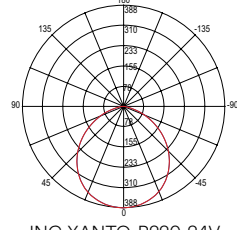

INC-XANTO-R220-24V

PANEL

Pannello LED con struttura in alluminio diffusore in acrilico con cavo easy connection integrato.
LED panel with aluminum structure and acrylic diffuser with built-in easy domotic cable.