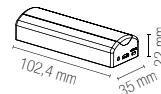

LED-CLOSET-10
8031414873012

lumen 105 lm

watt 1W