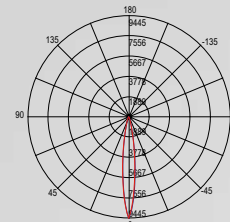

Materiale
alluminio

Colore
nero goffrato

Temperatura colore
3000K / 4000K

Driver
DC 48V
non incluso

Material
aluminum

Colour
embossed black

Colour temperature
3000K / 4000K

Driver
DC 48V
not included

DAVINCI-GOAL-B