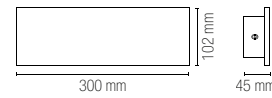

LED-PARKER-AP40
8031414864201
lumen 1400 lm

colour temp.
colour

watt 12W
beam angle ↓ 120° + 120° ↑

Connettore IP65 incluso / IP65 connector included

Lampadina non inclusa / Light bulb not included