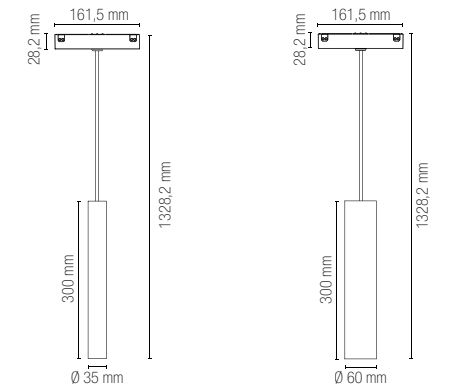

SLIDE

Lampada lineare orientabile a LED per sistema Davinci con struttura in alluminio pressofuso.
LED adjustable linear lamp for Davinci system with die-cast aluminum structure.

TUBO

Sospensioni tubolari a LED per sistema Davinci con struttura in alluminio pressofuso.
LED tubular suspensions for Davinci system with die-cast aluminum structure.

- **Materiale**
  corpo in alluminio pressofuso
- **Colore**
  bianco opaco
  nero opaco
- **Temperatura colore**
  3000K / 4000K
- **Driver**
  DC48V non incluso
- **Material**
  aluminum die cast body
- **Colour**
  matt white
  matt black
- **Colour temperature**
  3000K / 4000K
- **Driver**
  DC48V not included

	colour temp.	colour
DAVINCI-SLIDE20C-UGR 8031414878369	3000K	black
lumen	1020 lm	
DAVINCI-SLIDE20M-UGR 8031414878376	4000K	black
lumen	1020 lm	
watt		10W
beam angle		30°

	colour temp.	colour
DAVINCI-SLIDE20C 8031414878345	3000K	black
lumen	980 lm	
DAVINCI-SLIDE20M 8031414878352	4000K	black
lumen	980 lm	
watt		10W
beam angle		110°

- **Materiale**
  corpo in alluminio pressofuso
- **Colore**
  bianco opaco
  nero opaco
  oro
- **Temperatura colore**
  3000K / 4000K
- **Driver**
  DC48V non incluso
- **Material**
  aluminum die cast body
- **Colour**
  matt white
  matt black
  gold
- **Colour temperature**
  3000K / 4000K
- **Driver**
  DC48V not included

	colour temp.	colour
DAVINCI-W-S35C 8031414894093	3000K	black
lumen	300 lm	
DAVINCI-W-S35M 8031414894109	4000K	black
lumen	300 lm	
DAVINCI-S35C 8031414878390	3000K	black
lumen	300 lm	
DAVINCI-S35M 8031414878406	4000K	black
lumen	300 lm	
DAVINCI-G-S35C 8031414894116	3000K	gold
lumen	300 lm	
DAVINCI-G-S35M 8031414894123	4000K	gold
lumen	300 lm	
watt		3W
beam angle		24°

	colour temp.	colour
DAVINCI-S60C 8031414878680	3000K	black
lumen	500 lm	
DAVINCI-S60M 8031414878659	4000K	black
lumen	500 lm	
watt		5W
beam angle		24°