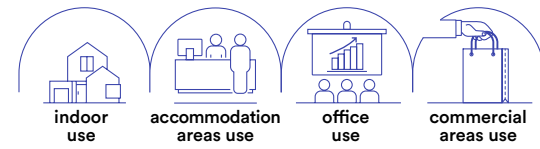

Portalamпада incluso /
Lampholder included

Lampadina non inclusa /
Light bulb not included

VULKAN

Incasso in gesso verniciabili con cilindri intercambiabili e finiture bianco, nero e oro satinato.

Gypsum down light paintable with interchangeable cylinders and in white, black and satin gold finishes.