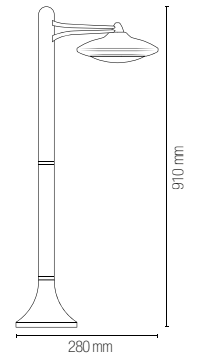

colour temp.	colour
LANT-ALYSON/P1 BCO 8031440361538	●	●
lumen	1300 lm	
LANT-ALYSON/P1 8031440361569	●	●
lumen	1300 lm	
watt	12W	
beam angle	120°