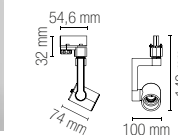

Colour
satin white
satin black

LED-EXPRESS
8031440360470
LED-EXPRESS-B
8031414864676

colour

Lampadina non inclusa /
Light bulb not included

1 x E27 MAX 42W

SISTEMA BINARI / TRACK LIGHTS

In.tec light

Trifase / Three-phase