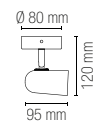

Lampadina non inclusa /
Light bulb not included