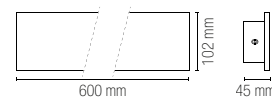

LED-PARKER-AP120
8031414862511
lumen 1500 lm

colour temp.
colour

watt 30W
beam angle ↓ 120° + 120° ↑

Connettore IP65 incluso / IP65 connector included

Lampadina non inclusa / Light bulb not included