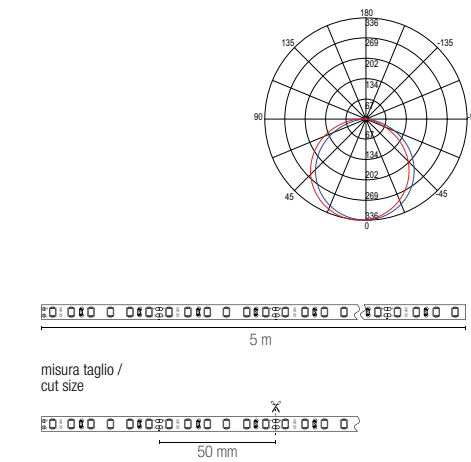

STRIP

Rotolo 5 metri strip led ultrasottile.
Roll 5 meters ultra-thin strip-led.

EASY DOMOTICA

Driver p. 837-846
Controller p. 848-851

Materiale kapton senza silicone	Materiale kapton without silicone
Temperatura colore 3000K / 4000K / 6000K	Temperatura colore 3000K / 4000K / 6000K
Driver DC24V tensione costante non incluso	Driver DC24V constant voltage not included
Durata e on/off 25.000h >15.000 on/off	Life time and on/off 25.000h >15.000 on/off