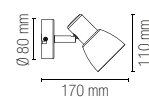

colour

SPOT-MITO-PL3
8031431801180

3 x E14 MAX 40W