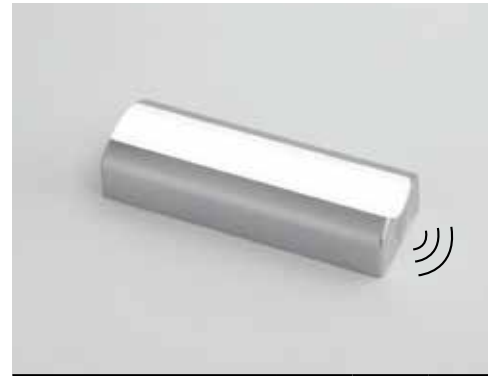

CLOSET

Materiale
policarbonato

Colore
silver

Temperatura colore
4000K

Material
policarbonato

Colour
silver

Colour temperature
4000K

LED
SMD

Lampada con sensore di movimento.
Lamp with motion sensor.