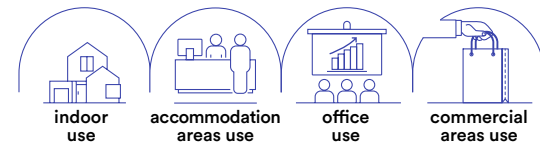

Recessed spotlight with anti-glare die-cast aluminum structure with satin white finish. Available in square or round shape different sizes.

Materiale
alluminio pressofuso

Colore
bianco satinato

Temperatura colore
3000K / 4000K / 5000K