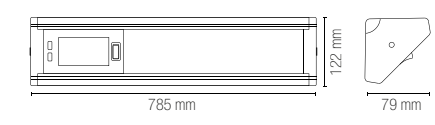

Materiale struttura in alluminio diffusore in PC	Materiale aluminum body with PC diffuser
Colore bianco	Colore white
Temperatura colore 4000K	Colour temperature 4000K
Interruttore incluso	Interruttore included
Driver integrato	Driver built-in

	colour temp.	colour
LED-HABILIS-AP 8031414881604		
lumen	1750 lm	
watt	15W	
beam angle	105°	
	2 plug max 16A	
	2 USB 2.4A