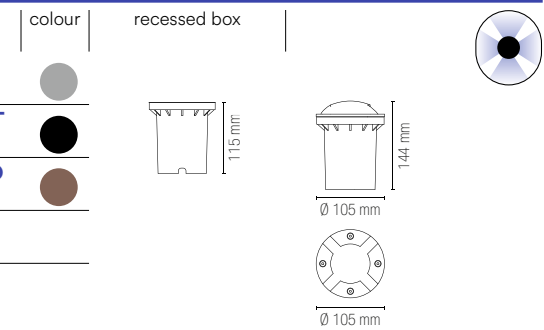

Lampadina non inclusa /
Light bulb not included