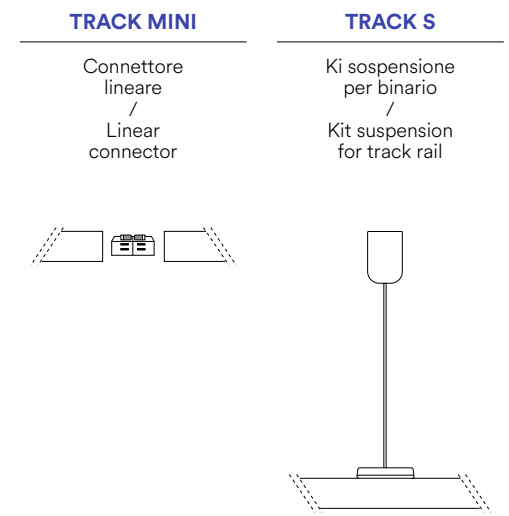

THREE-PHASE TRACK