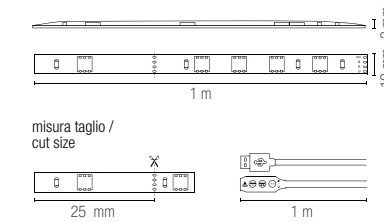

Materiale
kapton con
rivestimento in silicone

Temperatura colore
RGB

Materiale
kapton with
silicone cover

Temperatura colore
RGB

STRIP-SURROUND
8031440354202

colour temp.
RGB

light source SMD 5050
watt/m 1,5W
led/m 15

Kit strip con telecomando e funzione RGB music color con attacco USB.
Kit strip with remote control and RGB music function with USB connection.