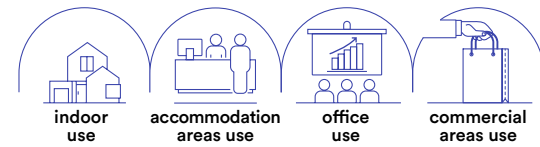

colour temp.	colour

1300 lm

watt 10W
beam angle ↓ 120° + 120° ↑

SIGMA

Applique a LED orientabile in metallo cromato con diffusore in acrilico.
Adjustable LED wall light in chromed metal with acrylic diffuser.