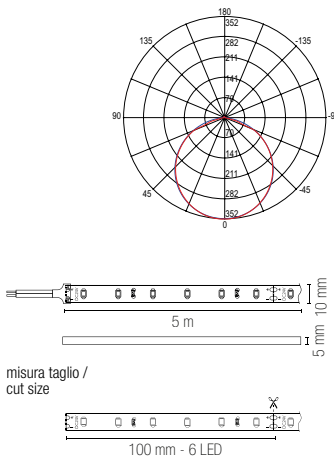

Rotolo 5 metri strip led.
Roll 5 meters strip-led.

EASY DOMOTICA

Driver p. 837-846
Controller p. 848-851

Materiale kapton con rivestimento in silicone	Materiale kapton with silicone cover
Temperatura colore 3000K / 4000K / 6000K	Temperatura colore 3000K / 4000K / 6000K
Driver DC24V tensione costante non incluso	Driver DC24V constant voltage not included
Durata e on/off 50.000h >25.000 on/off	Life time and on/off 50.000h >25.000 on/off