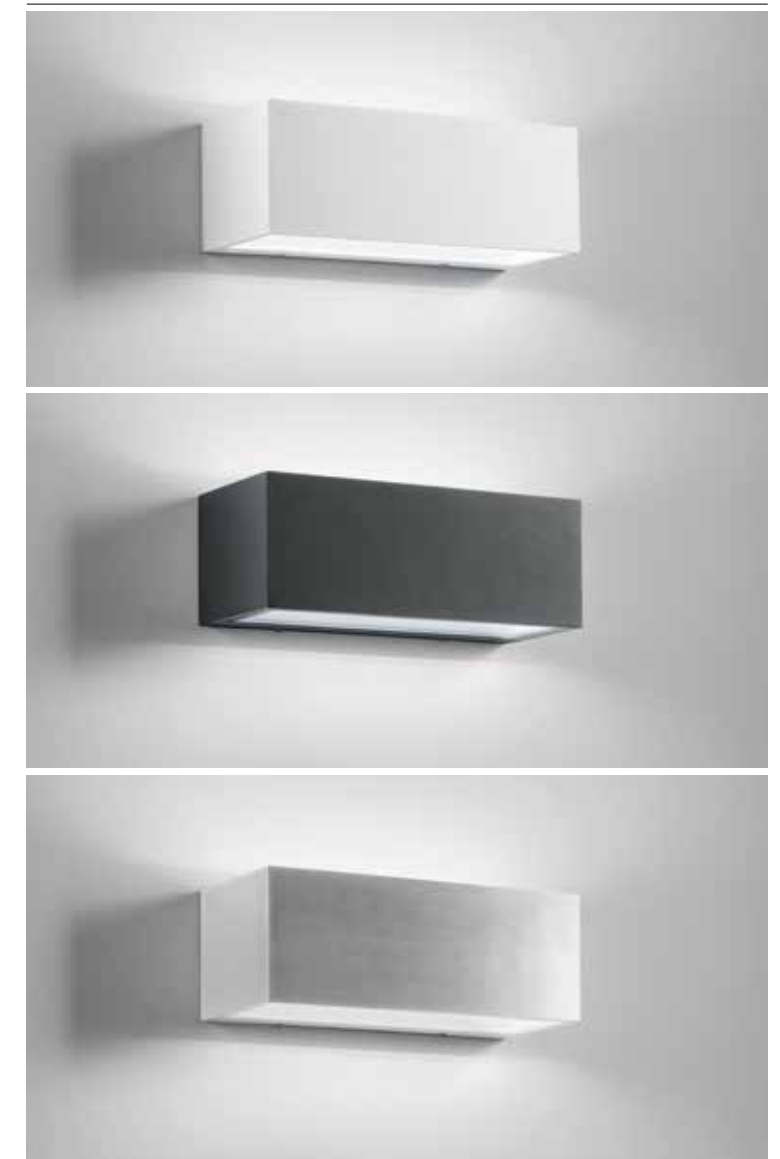

colour temp.	colour
LED-W-TWIN-XL BCO 8031414863716 lumen	4440 lm	
LED-W-TWIN-XL ANT 8031414863686 lumen	4440 lm	
LED-W-TWIN-XL NIK 8031414864362 lumen	4440 lm	
watt	40W	
beam angle	↓ 90° + 90° ↑