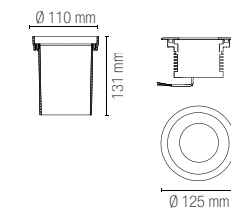

LED-IRIDE-R12
8031414868988
lumen

colour temp. | colour | recessed box

watt 9 x 1W
driver DC12/24V
beam angle 15°