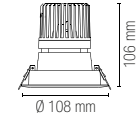

colour temp.	colour
INC-ELITE-1X20C 8031440363372 lumen		
	2000 lm	
INC-ELITE-1X20M 8031440363341 lumen		
	2000 lm	
watt	20W	
beam angle	40°	
pf	-	
	Ø 107 mm