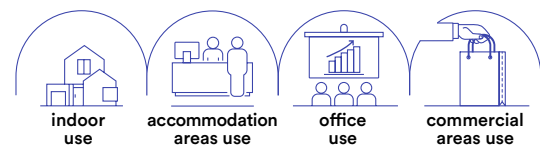

BERNINI FANS

Faro luce spot orientabile per sistema a binario in termoplastica con finitura in nero opaco.
Adjustable spot light in thermoplastic and aluminum track system with matt black finish.