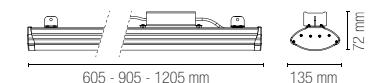

Accessori inclusi / Included accessories

- Cavo 1m / 1m cable
- Kit sospensione / Suspension kit

Accessori non inclusi / Not included accessories

LED-SUPERIA-PL
8031414870899
Kit 2 pz orientabile 60°± / Kit 2 pcs adjustable 60°±

LED-SUPERIA-SOSP
8031414871803
Kit fissaggio a sospensione 2 cavi 5m / Suspension mounting kit 2 cables 5m

I-DRIVER-SUPERIA-HELP
8031414868339
emergency light IP20 - 3 h - 20W

	colour temp.	watt	pf	colour
LED-SUPERIA-100 8031414868315 lumen	●	15000 lm	100W 0.90	●
LED-SUPERIA-150 8031414868865 lumen	●	22500 lm	150W 0.90	●
LED-SUPERIA-200 8031414868322 lumen	●	30000 lm	200W 0.90	●
beam angle	120°