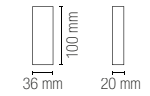

colour temp.	colour
LED-LASER-BIS 8031414882311 lumen		
	40 lm	

watt	5W
beam angle	2 x 4°