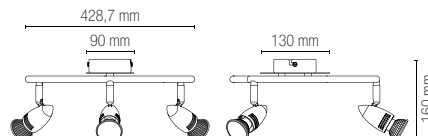

colour

SPOT-SUNNY-4
8031431851185

4 x GU10 5W LED

Accessori inclusi / Included accessories

Lampadine LED SMD / LED SMD light bulbs

watt	5W
beam angle	100°
cri	80
on/off	>10.000
2700K	
lumen	400 lm
dimmer	

MIAMI