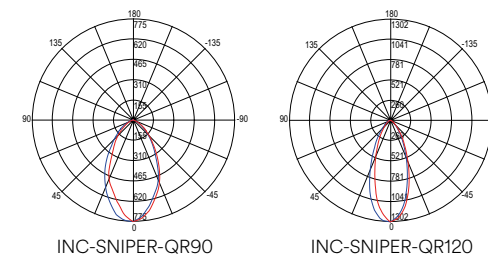

INC-SNIPER-QR120
8031414888726
lumen

1165 lm

watt **12W**
beam angle **38°**
Ø 90 mm

Accessori inclusi / Included accessories

due ghiera intercambiabili
1 rotonda 1 quadrata /
interchangeable ring

Fotometria del prodotto / Photometric curve