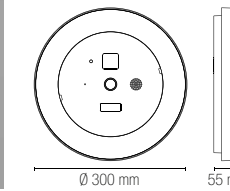

LED-ZOOM-INT 8031414877874	colour temp.	colour
lumen	3600 lm	
watt	30W	
beam angle	110°	
pf	0.95	

Tipo di sensore video Video sensor type	1/2,9" CMOS
Pixel	2.0 Mega
Illuminazione minima Min illuminance	Color 0.10lux @F2.0, black and white 0.01lux @F2.0
Angolo vista camera Camera view angle	135°
Otturatore Shutter	1/25-1/100,000 per second
Infrarossi IR	High power LED with ICR
WDR	Digital WDR
Video compression standard	H.264 32Kbps - 2Mbps
Risoluzione video Max picture size	1920x1080
Frequenza fotogrammi Frame rate	1-20 per second
Audio	Full duplex audio (doppio sistema di comunicazione)
Memoria	Support SD card (MAX 128Gb) Cloud storage NVR
Impostazione immagine Image setting	Support HD/SD; support mirror
Reset	Support
Controllo della luce Lighting control	Support manual, sensor, plan switch light (gestione accensioni)
Interfaccia di protocollo Interface protocol	Private
Comunicazione di protocollo Communication protocol	TCP/IP, HTTP, DHCP, DNS, RTSP
Funzioni generali General function	Dual stream, password protection
Wi-Fi	IEEE802.11b/g/n
PIR	Support PIR and motion detection

Control system easy installation

Full duplex audio