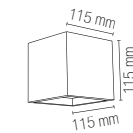

RUBIK

Applique a parete in gesso verniciabile.
Wall lamp in paintable gypsum.

technical information **RUBIK**

I-RUBIK-AP2
8031414876075
2 x G9 MAX 25W

colour

Lampadina non inclusa /
Light bulb not included

I-RUBIK-AP
8031440362146
1 x G9 MAX 25W

colour

Lampadina non inclusa /
Light bulb not included

I-RUBIK-CM-AP
8031414867608
1 x G9 MAX 25W

colour

Lampadina non inclusa /
Light bulb not included