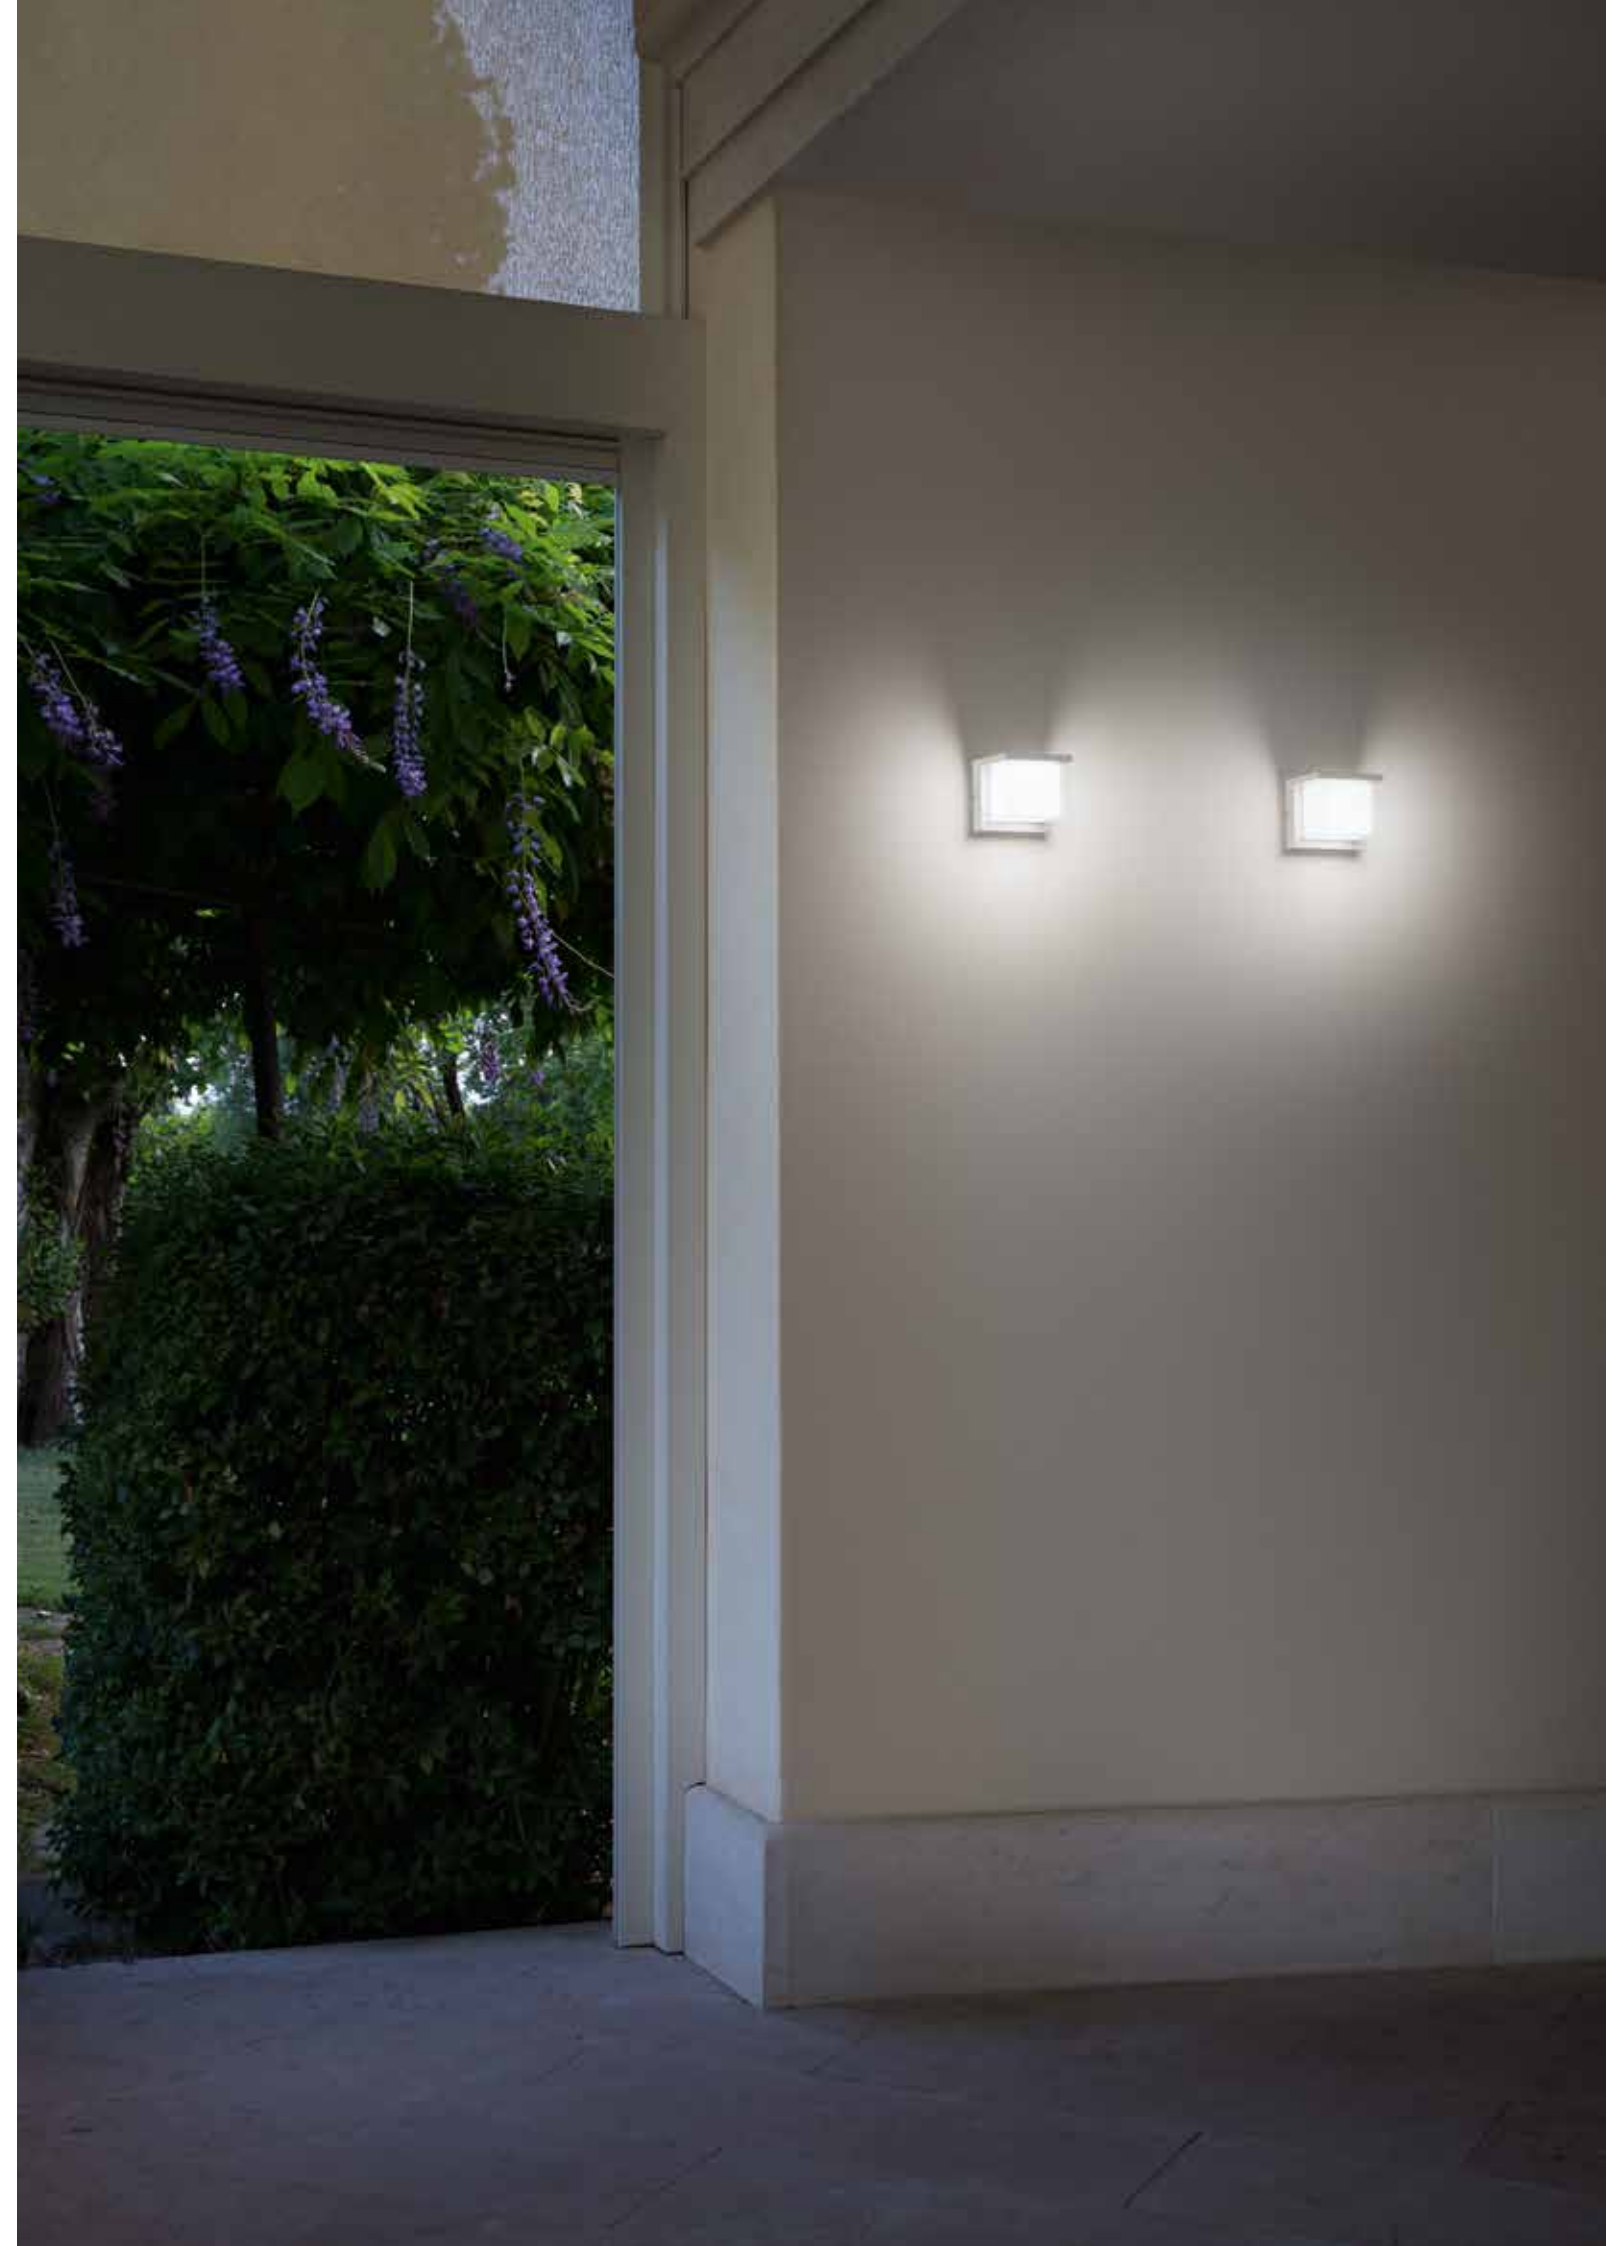

LED-NISMO-P60

8031440361231

lumen

1430 lm

watt 12W
beam angle 120°