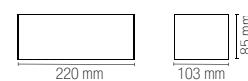

colour temp.	colour
LED-W-TWIN-M BCO 8031414863969 lumen	2150 lm	
LED-W-TWIN-M ANT 8031414863693 lumen	2150 lm	
LED-W-TWIN-M NIK 8031414863990 lumen	2150 lm	
watt	20W	
beam angle	↓ 90° + 90° ↑