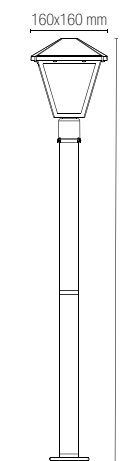

Lampadina consigliata / Suggested light bulb

Lampadina non inclusa / Light bulb not included