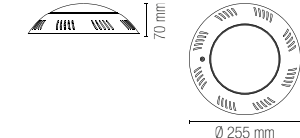

LED-PELPS-BCO

8031414865420

lumen

watt

driver

beam angle