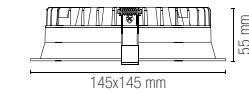

colour temp.	colour
INC-XANTO-C-Q145 8031414861088		
lumen	1700 lm	
INC-XANTO-M-Q145 8031414861200		
lumen	1700 lm	
INC-XANTO-F-Q145 8031414861149		
lumen	1700 lm	
watt	18W	
beam angle	98°	
pf	-	
	136 × 136 mm