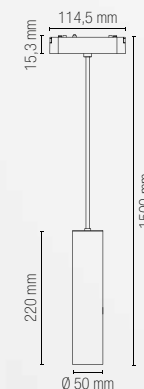

Material
aluminum and thermoplastic

Colour
matt black

Colour temperature
3000K / 4000K

Driver

DC48V not included

	colour temp.	colour
BERNINI-S10C 8031414898077 lumen		
	1100 lm	
BERNINI-S10M 8031414898084 lumen		
	1100 lm	
watt	9W	
beam angle	24°	