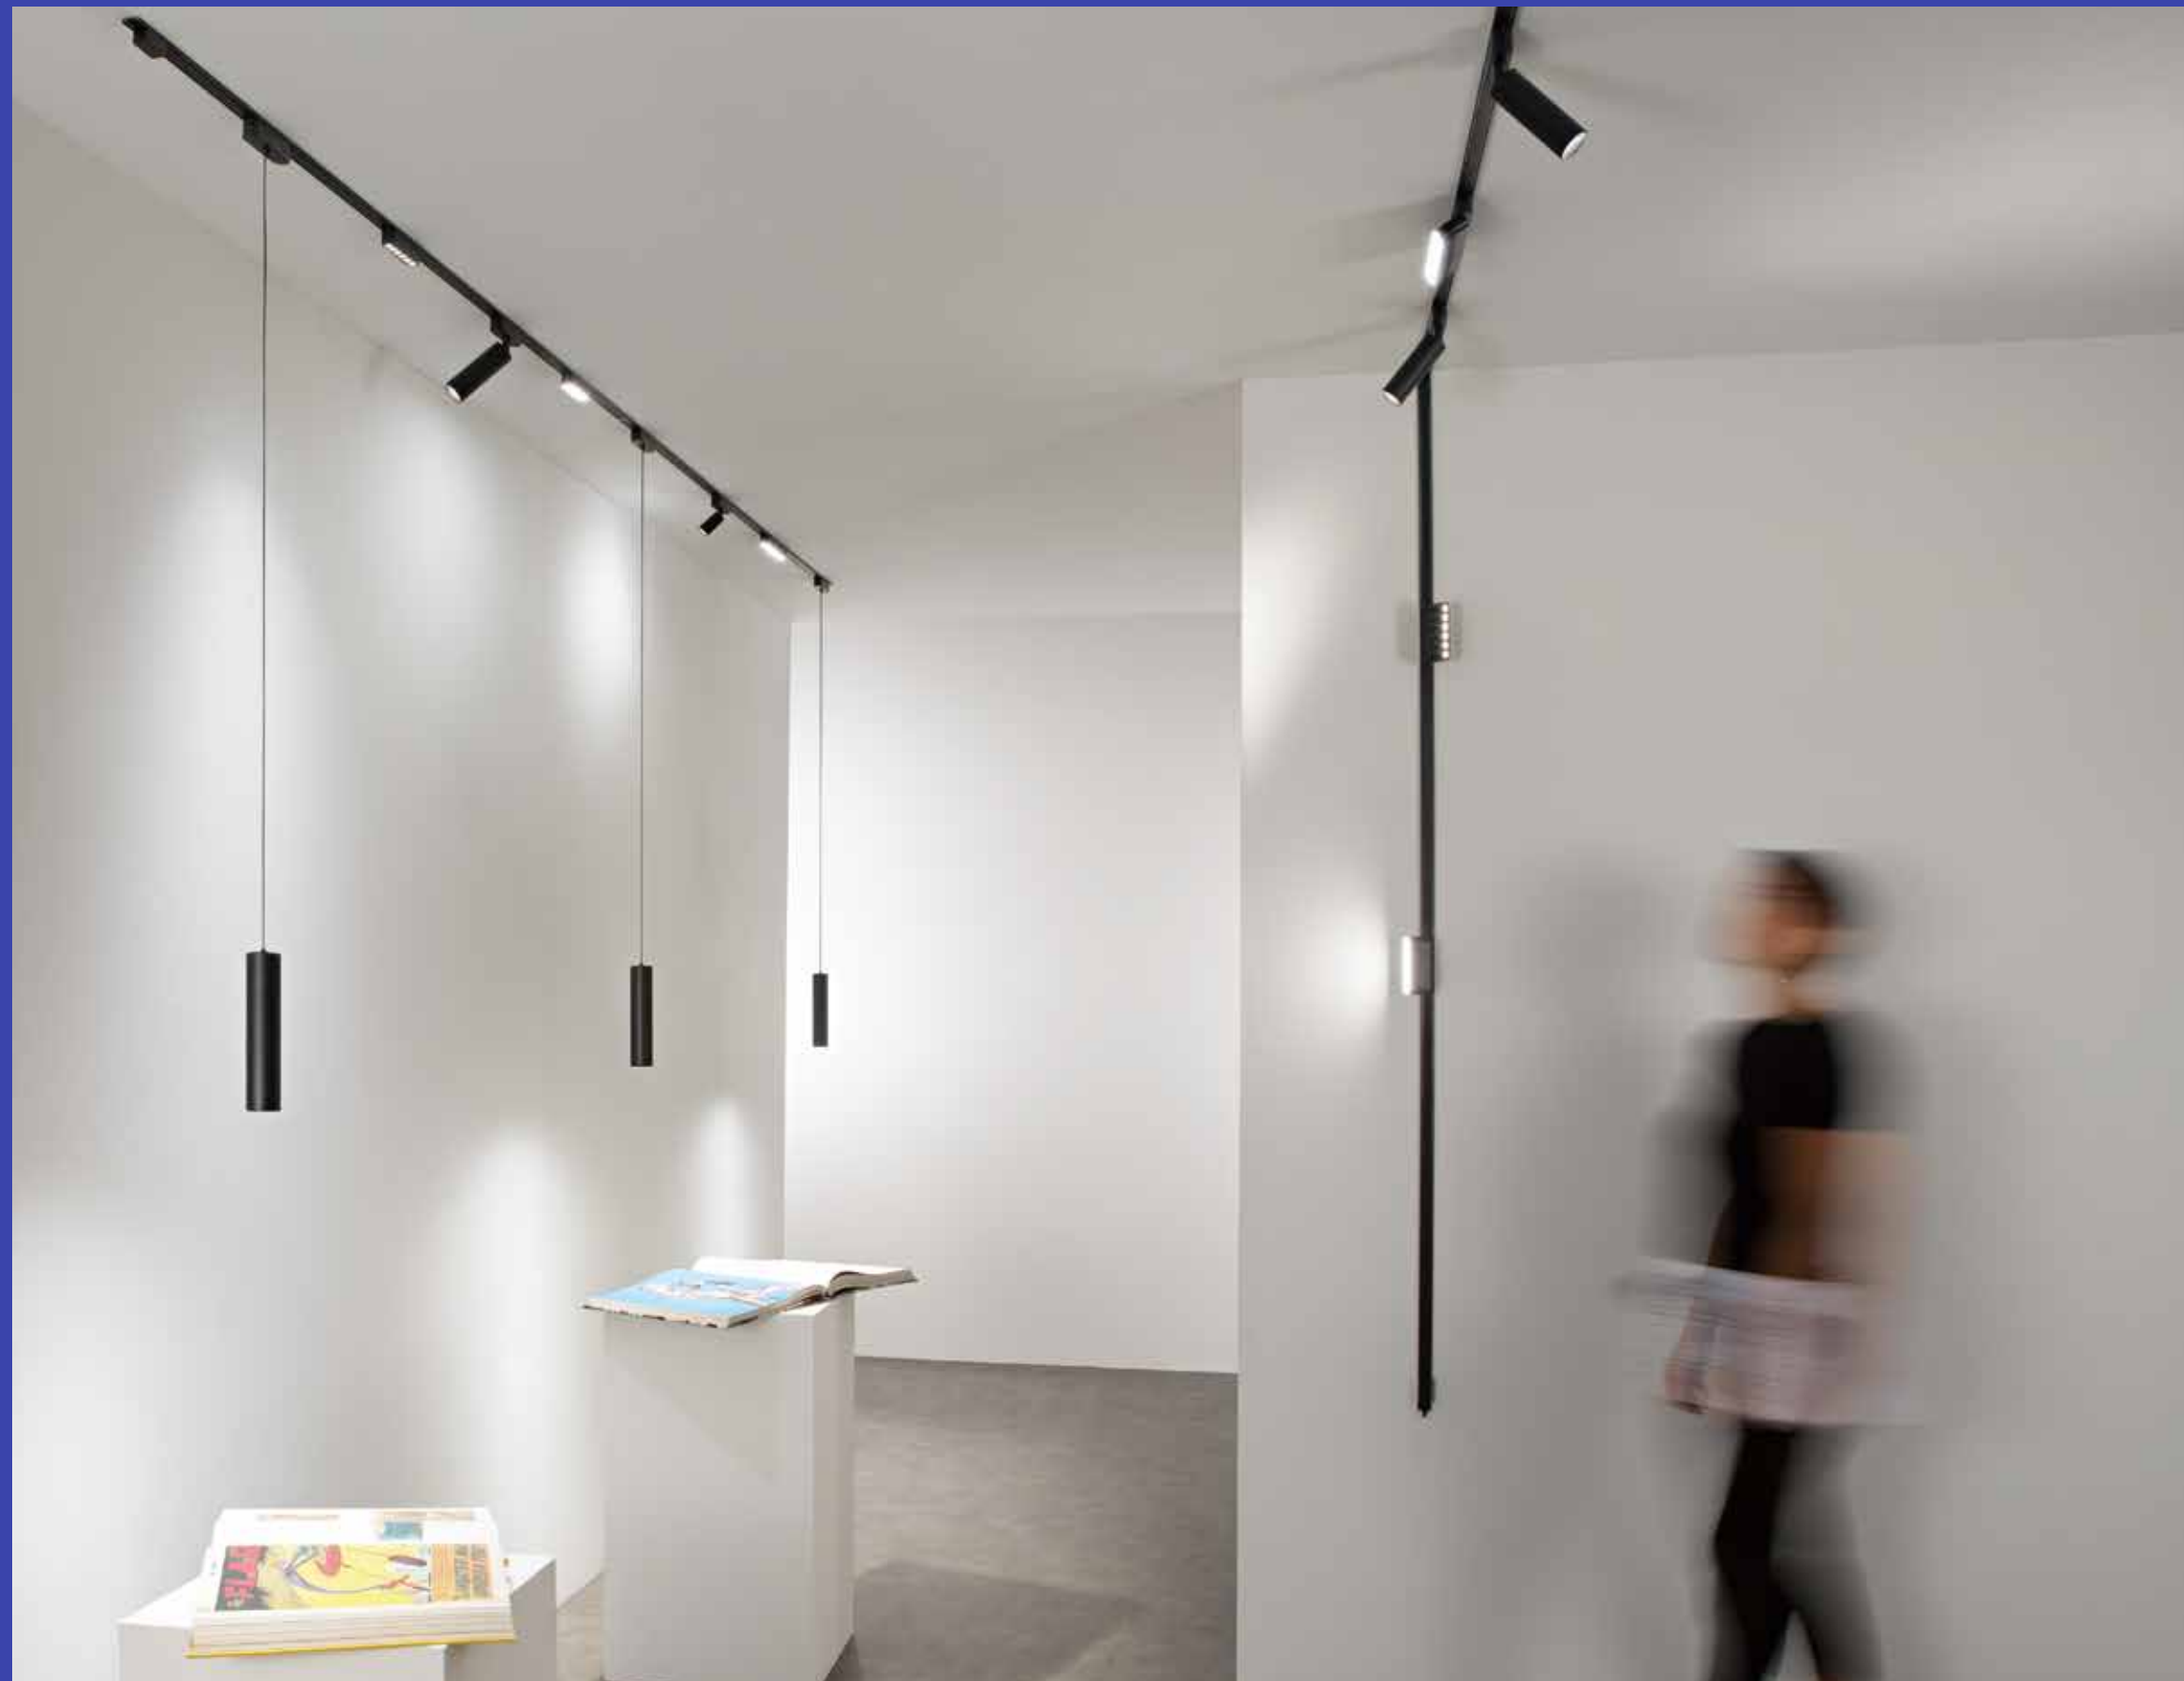

Kit 2pcs of side brake for Davinci light source modules with rolling spheres joint system.

**BERNINI
PROJECT
48V**

BERNINI LINE

Lampada lineare orientabile a LED in termoplastica e alluminio con finitura in nero opaco.
Linear adjustable LED lamp in thermoplastic and aluminum with matt black finish.