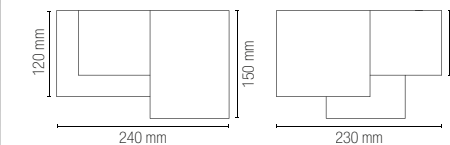

Lampadina non inclusa /
Light bulb not included