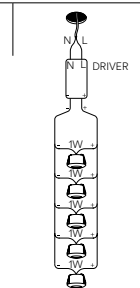

Connessione in parallelo / Parallel connection system

Driver p. 837-846
Controller pag. 848-851