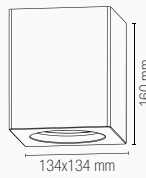

1 x GU10 MAX 35W