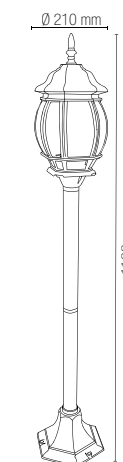

SANTIAGO

Lanterne in alluminio pressofuso nero pennellato
verde con diffusore in vetro trasparente.
Diecast aluminum lantern black
brush green with clear glass diffuser.

technical information **SANTIAGO**

1 x E27 MAX 60W

colour ●
LANT-SANTIAGO/AP1B
8031430811173

1 x E27 MAX 60W

colour ●
LANT-SANTIAGO/S1
8031430841170

1 x E27 MAX 60W

1 x E27 MAX 60W

3 x E27 MAX 60W

Lampadina non inclusa /
Light bulb not included