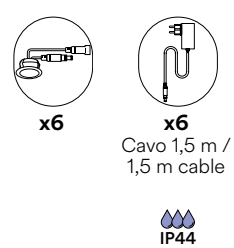

Accessori inclusi /
Included accessories