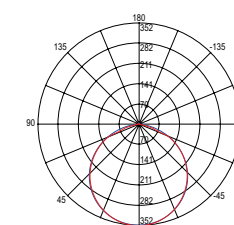

misura taglio /
cut size

125 mm - 6 LED

STRIP24V-2835C-KIT

8031414871414

lumen

colour
temp.

820 lm/m

STRIP24V-2835M-KIT

8031414871421

lumen

820 lm/m

STRIP24V-2835F-KIT

8031414871438

lumen

820 lm/m

light source	SMD 2835
watt/m	10W
led/m	48

Accessori inclusi / Included accessories

36W - 24V DC

**Rotolo strip led 3 metri
incluso di alimentatore.**
Kit 3 meters roll strip led
with driver included.