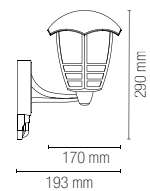

CLOE

Lanterna LED integrato in alluminio pressofuso
colore nero goffrato diffusore in policarbonato.

Die cast aluminum built-in LED lantern
black embossed finish with PC diffuser.

technical information **CLOE**

Materiale
alluminio pressofuso
+ policarbonato

Colore
goffrato nero

Temperatura colore
4000K

Driver
integrato

Material
die cast aluminum
+ polycarbonate

Colour
embossed black

Colour temperature
4000K

Driver
built-in

Life time and on/off
15.000h
>10.000 on/off

	colour temp.		colour temp.		colour temp.
LANT-CLOE/APIA 8031440361385	●	LANT-CLOE/APIA-S 8031440361408	●	LANT-CLOE/APIB 8031440361392	●
lumen	1300 lm	lumen	1300 lm	lumen	1300 lm
watt	12W	watt	12W	watt	12W

	colour temp.		colour temp.		colour temp.		colour temp.
LANT-CLOE/S1 8031440361422	●	LANT-CLOE/L1 8031440361415	●	LANT-CLOE/P1 8031440361439	●	LANT-CLOE/P3 8031440361446	●
lumen	1300 lm	lumen	1300 lm	lumen	1300 lm	lumen	3900 lm
watt	12W	watt	12W	watt	12W	watt	3 x 12W

Accessori integrati /
Built in accessories

Sensore di movimento regolabile /
Adjustable motion sensor

ON	10lux
distanza / distance	1-8m
	90°
5 seconds - 5 minutes