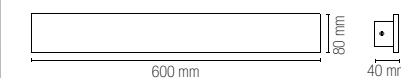

watt 11,8W
beam angle ↓ 120° + 120° ↑

LED-ORTISEI-AP60

8031414866557
lumen

colour temp.

2200 lm

watt 18W
beam angle ↓ 120° + 120° ↑

ROLLER

Applique a parete in gesso verniciabile con LED integrato.
Wall lamp in paintable gypsum with integrated LED.