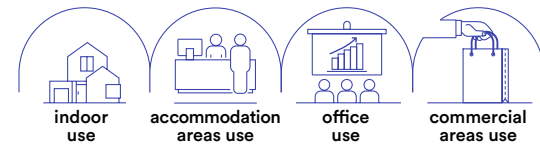

FANS

Materiale
alluminio

Colore
bianco opaco
nero opaco
oro

Temperatura colore
3000K / 4000K

Driver
DC48V
non incluso

Material
aluminum

Colour
matt white
matt black
gold

Colour temperature
3000K / 4000K

Driver
DC48V
not included

Proiettore a binario con luce spot orientabile per sistema Davinci con struttura in alluminio pressofuso.
Track headlamp with adjustable spot light for Davinci system with die-cast aluminum structure.

	colour temp.	colour
DAVINCI-FANS-W-5C 8031414893874	3000K	white
DAVINCI-FANS-W-5M 8031414893881	4000K	white
lumen	490 lm	
DAVINCI-FANS-B-5C 8031414893850	3000K	black
DAVINCI-FANS-B-5M 8031414893867	4000K	black
lumen	490 lm	
DAVINCI-FANS-G-5C 8031414893898	3000K	gold
DAVINCI-FANS-G-5M 8031414893904	4000K	gold
lumen	490 lm	
watt	5W	
beam angle	24°