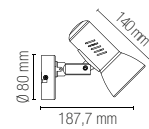

1 x E27 MAX 40W