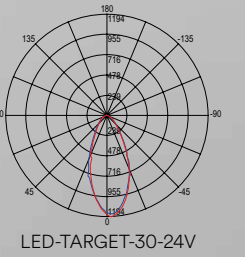

LED-TARGET-8-24V

LED-TARGET-30-24V