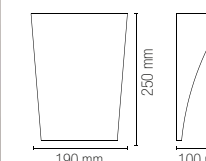

colour

Lampadina non inclusa /
Light bulb not included