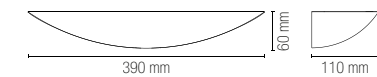

Lampadina non inclusa /
Light bulb not included