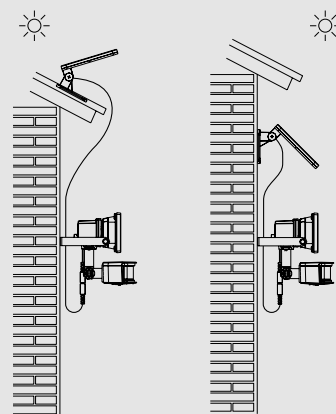

ELIOS

Proiettore in alluminio silver con pannello solare e sensore di movimento regolabile.
Silver aluminium flood light with solar panel and adjustable motion sensor.

Materiale
alluminio

Colore
antracite

Temperatura colore
5000K

Driver
integrato

Material
aluminium

Colour
anthracite

Colour temperature
5000K

Driver
built-in

LED-ELIOS-SOLAR
8031440355124
lumen

colour temp.	colour
6200 K	Black

watt 9W
beam angle 120°

Accessori inclusi / Included accessories

EOS

Proiettore in termoplastica silver con pannello solare, sensore di movimento e crepuscolare.
Silver thermoplastic flood light with solar panel, motion and crepuscular sensor.

Materiale
termoplastica

Colore
silver

Temperatura colore
4000K

Driver
integrato

Material
thermoplastic

Colour
silver

Colour temperature
4000K

Driver
built-in

LED-EOS-SOLAR
8031414862740
lumen

colour temp.	colour
4000 K	Black

watt 4W
beam angle 100°

Accessori inclusi / Included accessories

Sensore di movimento 100% luce
Sensore crepuscolare 20% luce /
Motion sensor 100% light.
Crepuscular sensor 20% light

Sensore di movimento 100% luce
No sensore crepuscolare /
Motion sensor 100% light
No crepuscular sensor

Sensore crepuscolare 20% luce
No sensore movimento /
Crepuscular sensor 20% light
No motion sensor