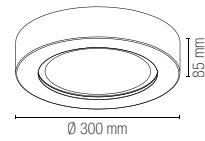

technical information **GABRIEL**

I-GABRIEL/PL30R
8031434111217

2 x E27 MAX 25W

Lampadina non inclusa /
Light bulb not included

I-GABRIEL/PL25Q
8031434101218

2 x E27 MAX 25W

Lampadina non inclusa /
Light bulb not included