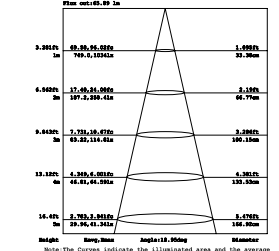

LED-IRIDE-9P-BCO
8031440359702
lumen

colour temp. colour
720 lm

watt 9 x 1W
driver DC12/24V
beam angle 30°