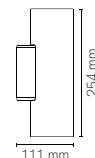

Connettore IP65 incluso /
IP65 connector included