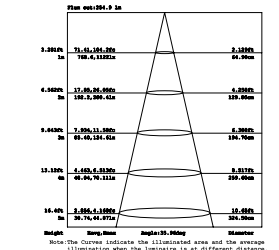

LED-IRIDE-18P-BCO
8031440359689
lumen

colour temp. colour
1620 lm

watt 18 x 1W
driver DC24V
beam angle 30°