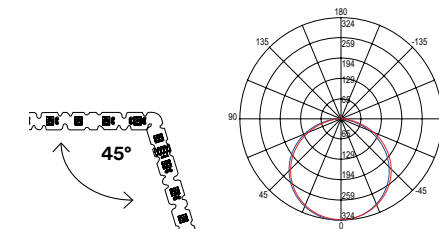

STRIP24V-5050-3D-RGBW

8031414878819

lumen/m

colour temp.

RGB + 264 lm

light source SMD 5050

watt/m 10W

led/m 48

Rotolo 5 metri strip led.
Roll 5 meters strip-led.