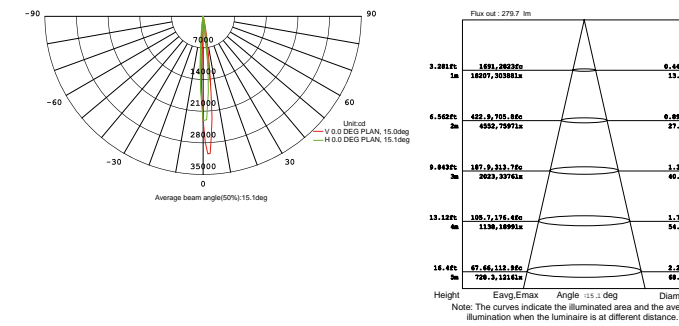

WALLWASHER

Proiettore LED RGB full color in alluminio.
LED RGB full color lamp in aluminium.

technical information **WALLWASHER**

Materiale
alluminio

Temperatura colore
RGB full color

Driver
integrato

Durata e on/off
50.000h
>25.000 on/off

Material
aluminum

Colour temperature
RGB full color

Driver
built-in

Life time and on/off
50.000h
>25.000 on/off

LED-WALLWASHER-18
8031440359559
lumen

colour temp. **RGB** colour

watt **18 x 2W**
beam angle **45°**