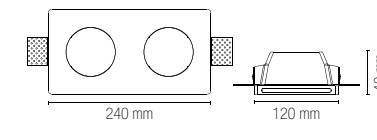

Staffa regolabile /
Adjustable bracket

Portalampada incluso /
Lampholder included

Lampadina non inclusa /
Light bulb not included