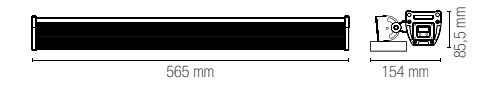

LED-WALLWASHER-18
8031440359559
lumen

colour temp. **RGB** colour

watt **18 x 2W**
beam angle **45°**