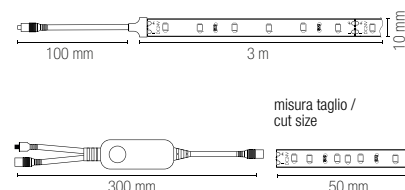

Life time and on/off
25.000h
>12.500 on/off

STRIP24V-2835C-INT
8031414882182

lumen/m 380 lm
total lumen 760 lm

light source SMD 2835
watt/m 6,5W
led/m 60

Accessori inclusi / Included accessories

Driver + Telecomando + accessori Wi-Fi /
Diver + Remote control + Wi-Fi accessories