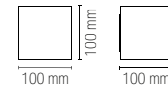

colour temp.	colour
LED-W-ALFA-10C BCO 8031414870851		
lumen	700 lm	
LED-W-ALFA-10M BCO 8031414876686		
lumen	740 lm	

watt $2 \times 5W$
beam angle $\downarrow 10^\circ/120^\circ + 10^\circ/120^\circ \uparrow$