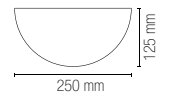

I-MORITZ-S-AP
8031414861378

1 x E27 MAX 40W