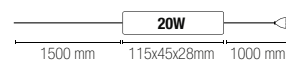

colour temp.	colour
LEDBAR-UNIX-90 8031414864492		
lumen	1180 lm	
watt	17,28W	
beam angle	120°