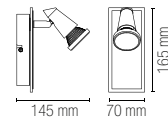

colour

SPOT-MIAMI 02
8031414076796

2 x GU10 5W LED