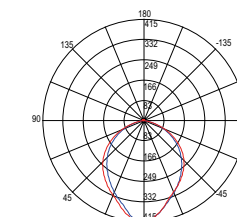

INC-PLUS-R20M