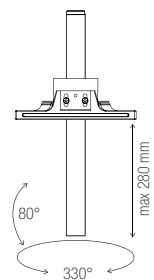

TUBEX

Incasso in gesso componibile da integrare nel cartongesso per dare omogeneità tra parete e corpo illuminante. Punto luce regolabile e orientabile con finitura in bianco o nero goffrato.
Recessed paintable gypsum downlight to be integrated into the plasterboard to give homogeneity between the ceiling and the lighting body. Adjustable light point with embossed black or white finish.

technical information **TUBEX**

INC-TUBEX-2C-BCO
8031414883752
lumen

colour temp.	colour
190 lm	

INC-TUBEX-2M-BCO
8031414883769
lumen

colour temp.	colour
190 lm	

INC-TUBEX-2C-NER
8031414883776
lumen

colour temp.	colour
190 lm	

INC-TUBEX-BASE
8031414883745

watt	2,5W
beam angle	30°
	165 x 165 mm

Modular system:
INC-TUBEX-BASE
+ INC-TUBEX-2

Staffa regolabile /
Adjustable bracket

Materiale
gesso e alluminio

Colore
bianco goffrato
nero goffrato

Temperatura colore
3000K / 4000K

Driver
incluso

Material
gypsum and aluminum

Colour
embossed white
embossed black

Colour temperature
3000K / 4000K

Driver
included