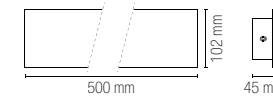

LED-PARKER-AP30
8031414864195
lumen 1080 lm

colour temp.
colour

watt 8W
beam angle ↓ 120° + 120° ↑

Connettore IP65 incluso / IP65 connector included

Lampadina non inclusa / Light bulb not included

LED-PARKER-AP40
8031414864201
lumen 1400 lm

colour temp.
colour

watt 12W
beam angle ↓ 120° + 120° ↑

Connettore IP65 incluso / IP65 connector included

Lampadina non inclusa / Light bulb not included

LED-PARKER-AP60
8031414862504
lumen 2400 lm

colour temp.
colour

watt 20W
beam angle ↓ 120° + 120° ↑

Connettore IP65 incluso / IP65 connector included

Lampadina non inclusa / Light bulb not included

LED-PARKER-AP120
8031414862511
lumen 1500 lm

colour temp.
colour

watt 30W
beam angle ↓ 120° + 120° ↑

Connettore IP65 incluso / IP65 connector included

Lampadina non inclusa / Light bulb not included

LED-PARKER-AP30 GR
8031414866977
lumen 1080 lm

colour temp.
colour

watt 8,6W
beam angle ↓ 120° + 120° ↑

Connettore IP65 incluso / IP65 connector included

Lampadina non inclusa / Light bulb not included

LED-PARKER-AP50 GR
8031414866984
lumen 2000 lm

colour temp.
colour

watt 16,9W
beam angle ↓ 120° + 120° ↑

Connettore IP65 incluso / IP65 connector included

Lampadina non inclusa / Light bulb not included