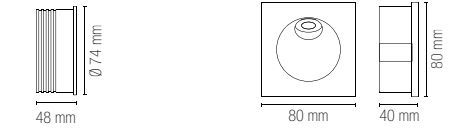

colour temp.	colour
INC-ONYX-Q1 BCO 8031414864089		
lumen	420 lm	
INC-ONYX-Q1 NERO 8031440361262		
lumen	420 lm	
watt	2W	
beam angle	45°	
	Ø 68 mm	

recessed box