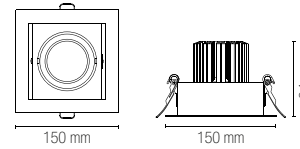

INC-APOLLO-1X20C 8031440360692	colour temp.	colour
lumen	2000 lm	
INC-APOLLO-1X20M 8031440360708	colour temp.	colour
lumen	2000 lm	

watt	1 × 20W
beam angle	40°
pf	-
	125 × 125 mm