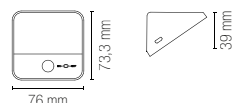

LEDBAT-AURIKA
8031414882250

lumen 100 lm

watt 1,25W