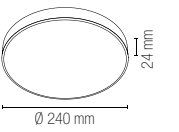

	colour temp.	colour
LED-DOMO-Q24-BCO 8031414882762 lumen	2700 lm	
LED-DOMO-Q24 8031414876235 lumen	2700 lm	
LED-DOMO-Q24 NER 8031414893843 lumen	2700 lm	
watt		24W
beam angle		120°

BLASTER

Applique a LED con struttura cromata e diffusore in policarbonato.
LED wall lamp with chromed structure and polycarbonate diffuser.