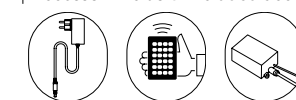

colour
temp.

RGB

light source	SMD 5050
total power 3m	21,6W
total led 3m	90

Accessori inclusi / Included accessories

24W - 24V DC + Telecomando + Controller RGB /
24W - 24V DC + Remote control + Controller RGB