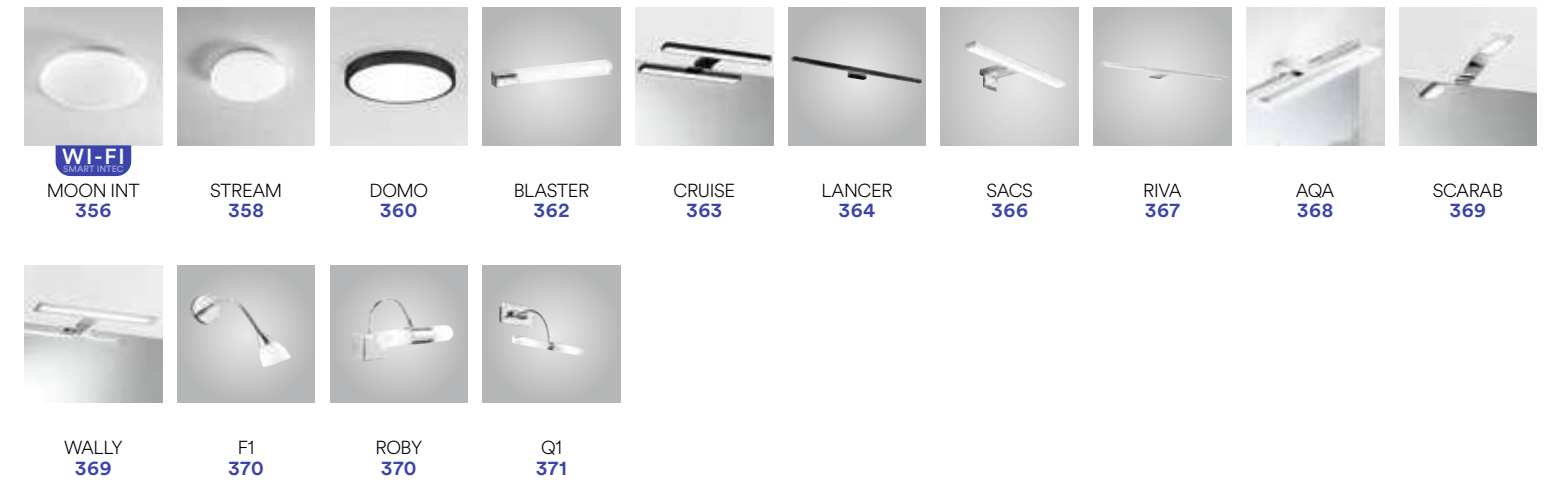

Indoor:
APPLIQUE E PLAFONIERE /
WALL LAMPS AND CEILING LAMPS

Indoor:
SPOT E FARETTI /
SPOT LIGHTS

Indoor:
SOTTOPENSILI E BARRE LED /
CABINETS AND LEDBARS

Indoor:
PROFILI E STRIP LED /
PROFILES AND STRIP LED