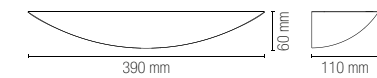

Lampadina non inclusa /
Light bulb not included

I-LIVIGNO-AP ORO
8031414867578

colour

2 x G9 MAX 25W

Lampadina non inclusa /
Light bulb not included

ALMA

Applique a parete in gesso bianco verniciabile, in foglia oro o foglia argento.
Wall lamp in white paintable gypsum, in gold or silver leaf.