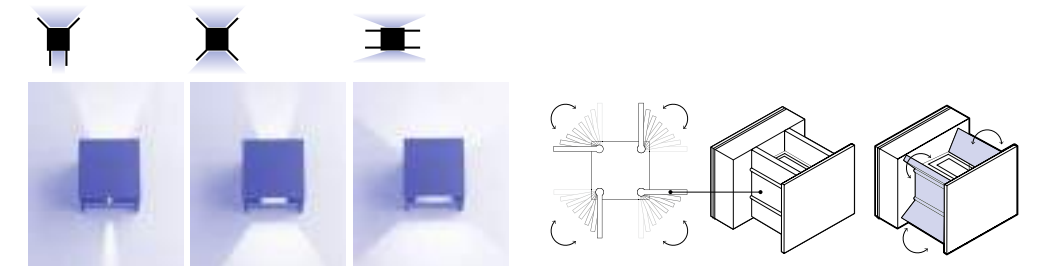

DELTA

Applique a LED in alluminio bianco o silver goffrato con paratie regolabili indipendenti.

Aluminum LED wall lamp in embossed white or silver finish with independent adjustable wings.

technical information **DELTA**