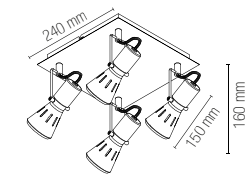

CADILLAC

Spot in metallo con punti luce orientabili e finitura cromo.

Metal spot with adjustable light points and chrome finish.

colour

1 x E14 MAX 40W

colour

2 x E14 MAX 40W

colour

3 x E14 MAX 40W

colour

4 x E14 MAX 40W

Lampadina consigliata
Lampadina non inclusa /
Suggested light bulb
Light bulb not included

MITO

Spot in metallo con punti luce orientabili, finitura in nikel spazzolato e diffusori in vetro bianco.

Metal spot with adjustable light points, brushed nickel finish and white glass diffusers.

colour

1 x E14 MAX 40W

colour

3 x E14 MAX 40W

colour

3 x E14 MAX 40W

colour

4 x E14 MAX 40W

Lampadina non inclusa /
Light bulb not included