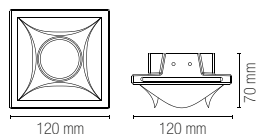

Staffa regolabile /
Adjustable bracket

Portalamпада incluso /
Lampholder included

Lampadina non inclusa /
Light bulb not included

EVA

Struttura ad incasso a scomparsa in gesso verniciabile da integrare nel cartongesso per dare omogeneità tra soffitto e corpo illuminante.
Recessed structure in paintable gypsum to be integrated into the plasterboard to give homogeneity between the ceiling and lighting body.