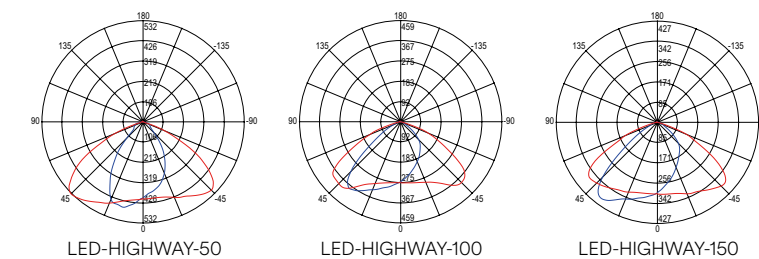

HIGHWAY

Faro stradale LED integrato struttura in alluminio pressofuso e diffusore con lenti in materiale autoestinguente, antiurto, anti-UV.

Built-in LED street light die-cast aluminium body and lens in anti-UV, self-extinguishing shockproof material.

technical information **HIGHWAY**

- **Materiale**
  alluminio
- **Colore**
  antracite
- **Temperatura colore**
  4000K
- **Driver**
  incluso
- **Durata e on/off**
  30.000 h
  >15.000 on/off
- **Material**
  aluminium
- **Colour**
  antracite
- **Colour temperature**
  4000K
- **Driver**
  included
- **Life time and on/off**
  30.000 h
  >15.000 on/off

LED-HIGHWAY-50
8031414877034

lumen	7500 lm
watt	50W
beam angle	135° x 80°
pf	0.90

LED-HIGHWAY-100
8031414877041

lumen	14000 lm
watt	100W
beam angle	135° x 80°
pf	0.90

LED-HIGHWAY-150
8031414877058

lumen	20000 lm
watt	150W
beam angle	135° x 80°
pf	0.90

LED-HIGHWAY-ADAT
8031414877904

Adattatore 90° armature stradali highway imbocco palo 60 mm/
90° adapter 60 mm pole entry for street light