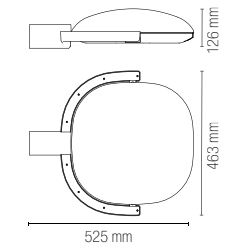

Driver
included

Life time and on/off
50.000 h
>25.000 on/off

	colour temp.	colour
LED-POLIS-50 8031414879465 lumen	●	●
	7000 lm	
watt	50W	
beam angle	155° x 75°	
pf	0.90	

imbocco palo 60mm
60mm pole entry