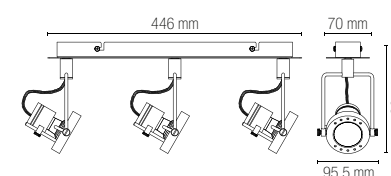

colour
SPOT-TECHNO-3 BCO 8031414864515	
SPOT-TECHNO-3 NER 8031414864539	
SPOT-TECHNO-3 8031423041105	
3 x GU10	5W LED