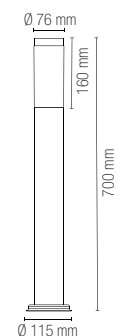

I-TOKYO-P BCO 8031414864416	●
I-TOKYO-P ANT 8031414888801	●
I-ST022-1100 8031421661084	●
I-TOKYO-P BRO 8031414864393	●

colour

	Lampadina consigliata / Suggested light bulb
	Lampadina non inclusa / Light bulb not included

1 x E27 MAX 40W