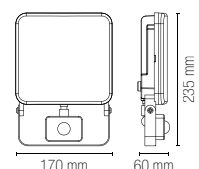

PLUTONE

Proiettore a LED integrato in alluminio antracite e diffusore in acrilico bianco con sensore di movimento e crepuscolare regolabile.

Built-in LED aluminum flood lamp anthracite finish with acrylic white diffuser with adjustable night and motion sensor.

PLUTONE

Proiettore LED portatile.
LED portable flood light.

- **Materiale**
  alluminio
  diffusore in acrilico
- **Colore**
  antracite
- **Temperatura colore**
  4000K
- **Driver**
  integrato
- **Material**
  aluminium
  acrylic diffuser
- **Colour**
  anthracite
- **Colour temperature**
  4000K
- **Driver**
  built-in

Accessori inclusi / Accessories included

Sensore di movimento regolabile / Adjustable motion sensor

LED-PLUTONE-S20
8031414875924
lumen

colour temp. | colour
● | ●
1600 lm

watt 20W
beam angle 120°

Accessori inclusi / Accessories included

Sensore di movimento regolabile / Adjustable motion sensor

LED-PLUTONE-S50
8031414875931
lumen

colour temp. | colour
● | ●
4000 lm

watt 50W
beam angle 120°

- **Materiale**
  alluminio
- **Colore**
  antracite
- **Temperatura colore**
  4000K
- **Driver**
  integrato
- **Material**
  aluminium
- **Colour**
  anthracite
- **Colour temperature**
  4000K
- **Driver**
  built-in

Accessori inclusi / Included accessories

Cavo 1,6 metri con spina / 1,6 meter cable with plug

LED-PLUTONE-P20
8031414875948
lumen

colour temp. | colour
● | ●
1600 lm

LED-PLUTONE-P20
watt 20W
beam angle 120°

PROIETTORI / FLOOD LIGHTS

In.tec light