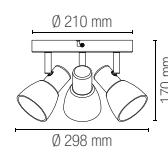

colour

SPOT-MITO-S3
8031431811189

3 x E14 MAX 40W