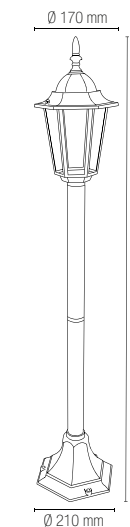

MILANO

Lanterne in alluminio pressofuso con diffusore in vetro trasparente.
Die-cast aluminum lantern with clear glass diffuser.

technical information **MILANO**

	colour		colour
LANT-MILANO/APIA BCO 8031436931240	●	LANT-MILANO/APIB BCO 8031436911242	●
LANT-MILANO/APIA 8031436921241	●	LANT-MILANO/APIB 8031436901243	●
1 x E27 MAX 60W		1 x E27 MAX 60W	

	colour		colour		colour		colour
LANT-MILANO/S1 BCO 8031436851234	●	LANT-MILANO/L1 BCO 8031436891247	●	LANT-MILANO/P1 BCO 8031436871232	●	LANT-MILANO-HEAD23 8031414878529	●
LANT-MILANO/S1 8031436841235	●	LANT-MILANO/L1 8031436881248	●	LANT-MILANO/P1 8031436971246	●		
1 x E27 MAX 60W		1 x E27 MAX 60W		1 x E27 MAX 60W		1 x E27 MAX 60W