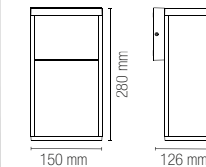

GRIS

Applique a LED in alluminio con finitura bianco o nera.
LED wall light in aluminum with white or black finish.

technical information **GRIS**

Materiale
alluminio

Colore
bianco
nero

Temperatura colore selezionabile
3000K / 4000K

Driver
integrato

Material
aluminum

Colour
white
black

Selectable color temperature
3000K / 4000K

Driver
built-in

LED-W-GRIS-BCO
8031414897223
lumen 1390 lm

colour temp. colour

1390 lm

watt 12W
beam angle 180°

LED-W-GRIS-NER
8031414897230
lumen 1390 lm

colour temp. colour

1390 lm

watt 12W
beam angle 180°