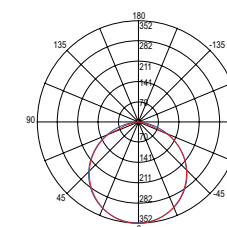

STRIP24V-5050RGB-IP67

8031414871377
light source SMD 5050
watt/m 14,4W
led/m 60

colour temp.

RGB