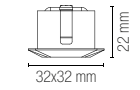

ASSO

Faretto da incasso con struttura in alluminio disponibile in bianco nero nella forma quadrata o rotonda.

Recessed spotlight with aluminum structure available in black white in square or round shape.

CRI >80

technical information ASSO

EASY DOMOTICA

Materiale
alluminio

Colore
bianco
nero

Temperatura colore
3000K / 4000K / BLU

Driver
DC 24V
tensione costante
non incluso

Material
aluminum

Colour
white
black

Colour temperature
3000K / 4000K

Driver
DC 24V
constant voltage
not included

1 pz / 1 pcs

INC-ASSO-Q30C

8031414881642

lumen

INC-ASSO-Q30M

8031414881659

lumen

colour temp. colour

100 lm

100 lm

100 lm

100 lm

watt LED 1W

beam angle 30°

Ø 25 mm

1 pz / 1 pcs

INC-ASSO-Q30C-NER

8031414881666

lumen

INC-ASSO-Q30M-NER

8031414881673

lumen

colour temp. colour

100 lm

100 lm

100 lm

100 lm

watt LED 1W

beam angle 30°

Ø 25 mm

1 pz / 1 pcs

INC-ASSO-R30C

8031414877829

lumen

INC-ASSO-R30M

8031414877928

lumen

INC-ASSO-R30-BLU

8031414877935

colour temp. colour

100 lm

100 lm

100 lm

blu

watt LED 1W

beam angle 30°

Ø 25 mm

1 pz / 1 pcs

INC-ASSO-R30C-NER

8031414881635

lumen

INC-ASSO-R30M-NER

8031414881680

lumen

colour temp. colour

100 lm

100 lm

100 lm

watt LED 1W

beam angle 30°

Ø 25 mm

Fotometria del prodotto / Photometric curve

Accessori inclusi / Included accessories

Connessione in parallelo / Parallel connection system

Driver p. 837-846
Controller pag. 848-851