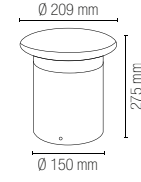

colour temp.	colour
LED-BITT-P76-ANT 8031414883035 lumen	1200 lm	
LED-BITT-P76-BRO 8031414883042 lumen	1284 lm	
watt	10W	
beam angle	120°