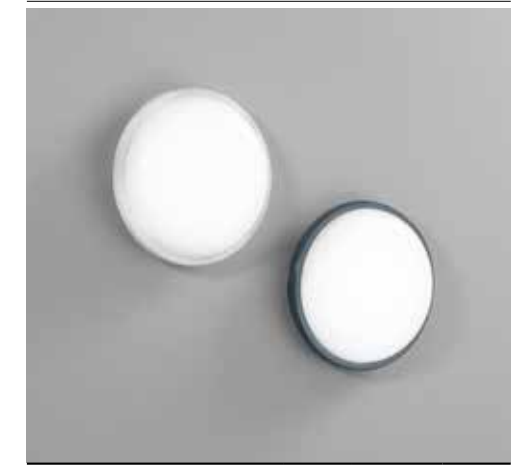

Colour temperature

3000K / 4000K

Driver
built-in

Plafoniera LED integrato, base in policarbonato bianco o antracite, diffusore in policarbonato bianco.
Polycarbonate built-in LED ceiling lamp in white or anthracite colour with white PC diffuser.