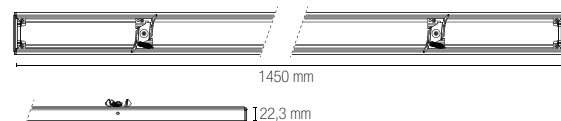

BUSBAR

Sistema blindosbarra lineare per installazione a sospensione e plafoniera.
Busways linear system bar for suspended installation and ceiling light.

Binario innesto
7 cavi per
alimentazione. Feed trunking
with 7 input wire.

Binario terminale
7 cavi con sistema
di connessione
multipla. Terminal track
rail 7 cables with
multiple connection
system.

Binario
intermedio 7 cavi
da 145 cm. Intermediate
trunking with 7
wire of 145 cm.

Binario
intermedio 7 cavi
da 290 cm. Intermediate
trunking with 7
wire of 290 cm.

Connettore a L
7 cavi. L connector
with 7 wires.

BUSBAR-ST-T
8031414884100

Connettore a T
7 cavi. T connector
with 7 wires.

BUSBAR-ST-X
8031414884094

Connettore a X
7 cavi. X connector
with 7 wires.

Cover di
alluminio bianco. White
aluminum cover.

Radiocomando per
sensori industriali. Industrial sensor
remote control.

In un ambiente sufficientemente
luminoso la lampada non si accende
anche se viene rilevato movimento.

With sufficient ambient light,
the light will not be switched
on even if with motion signal.

In un ambiente poco luminoso
il sensore accende la lampada non
appena viene rilevato un movimento.

With insufficient ambient light,
the sensor switches on the light
when motion is detected.

Trascorso il tempo di attesa,
il sensore spegne la lampada quando
non viene rilevato movimento.

After elapse of hold time, the
sensor switches off the light
when no motion is detected.

Se non viene rilevato movimento
la lampada rimane ad un
basso livello di luminosità.

If there is motion detected,
the light will be remained at
a low light level all the time.

Quando viene rilevato movimento,
il sensore porta la lampada
al 100% di luminosità.

When motion is detected,
the sensor will switch on the
light to 100% brightness.