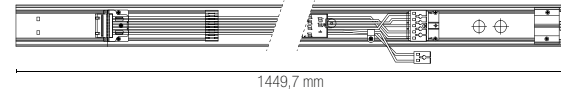

BUSBAR-ST-144
8031414883967

Binario
intermedio 7 cavi
da 145 cm. Intermediate
trunking with 7
wire of 145 cm.

BUSBAR-ST-288
8031414883974

Binario
intermedio 7 cavi
da 290 cm. Intermediate
trunking with 7
wire of 290 cm.