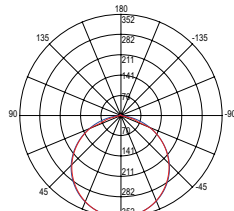

Rotolo 5 metri strip led.
Roll 5 meters strip-led.

EASY DOMOTICA 24V

Driver p. 837-846
Controller p. 848-851

STRIP24V-5050RGBW-IP68
8031414871407
lumen

colour temp.
5400 lm/m

STRIP24V-5050RGBW-IP68

misura taglio / cut size
100 mm - 6 LED