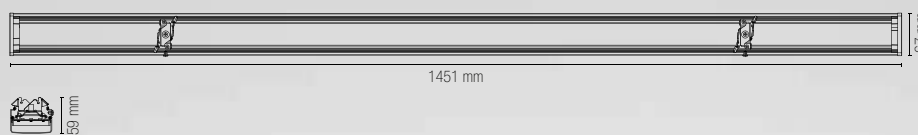

colour temp.	colour		colour temp.	colour
BUSBAR-LED72C 8031414883936	9340 lm		BUSBAR-LED72M-HELP 8031414898367	9340 lm	
BUSBAR-LED72M 8031414883929	9340 lm				
watt		72W	emergency light		3 h - 600 lm
beam angle		90°	watt		4W
			beam angle		90°