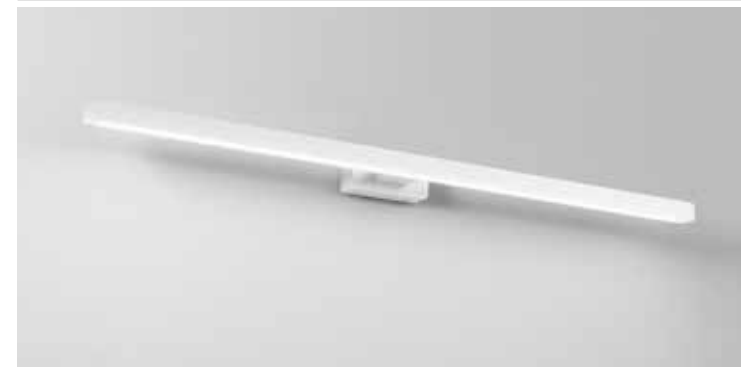

LANCER

Applique a LED in alluminio bianco, nero, cromato ed oro spazzolato.
LED wall light in white, black, chrome and brushed gold aluminum.

technical information **LANCER**

Materiale

alluminio,
diffusore in PC

Colore

bianco goffrato
nero goffrato
cromo
oro spazzolato

Temperatura colore

3000K / 4000K

Driver

integrato

Material

aluminum,
PC diffuser

Colour

embossed white
embossed black
chrome
brushed gold

Colour temperature

3000K / 4000K

Driver

built-in driver

	colour temp.	colour
LED-W-LANCER-C BCO 8031414876679		
lumen	1000 lm	
LED-W-LANCER BCO 8031440361200		
lumen	1000 lm	
watt	13W	
beam angle	120°