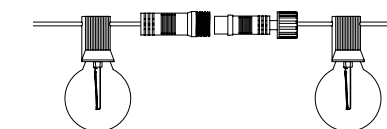

watt 0,3W
volt 230V

END-TO-END

easy connection / max 1000W

OUTDOOR

APPLIQUE SOSPENSIONI E PALETTI CORRELATI

WALL SUSPENSION AND FLOOR LAMPS COMBINED

POLLY

Collezione con base in fibre di plastica e sfere in PMMA nei colori trasparente, bianco o fumè.
Collection with base in plastic fibers and spheres in PMMA in transparent, white or smoked colors.