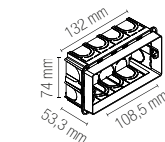

scatola derivazione 504
504 junction box
non inclusa / not included