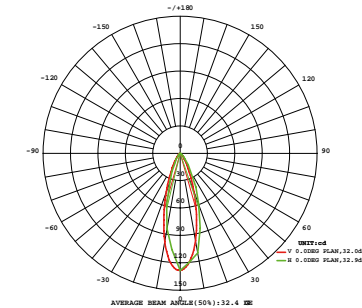

LED-TREVIS-R11
8031414869039
lumen

watt **9W**
beam angle **25°**

colour temp. | colour | recessed box