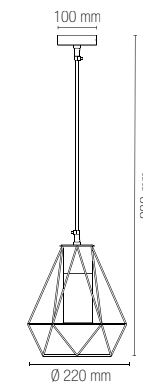

Lampadina consigliata /
Suggested light bulb

Lampadina non inclusa /
Light bulb not included

LANT-MANDALA/S1
8031414870684

1 x E27 MAX 60W