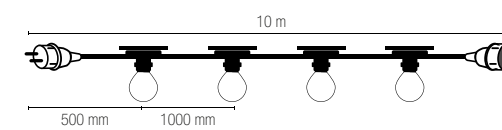

colour |

colour |

I-PICNIC-E27-BCO
8031414043064

I-PICNIC-E27
8031414862719

Lampadina non inclusa / Light bulb not included

10 x E27 MAX 25W