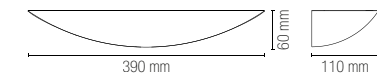

Lampadina non inclusa /
Light bulb not included