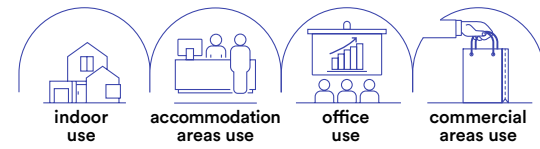

Lampadine LED SMD / LED SMD light bulbs

watt	5W
beam angle	100°
cri	80
on/off	>10.000
2700K	
lumen	400 lm
dimmer	

COOPER

Spot in metallo con punti luce orientabili con finitura silver.
Metal spot with adjustable light points with silver finish.