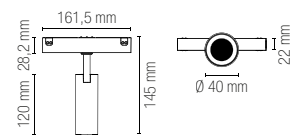

TEMA

Proiettore a binario con luce spot orientabile per sistema Davinci con struttura in alluminio pressofuso. Diffusore in vetro trasparente.

Track projectors with adjustable spot light for Davinci system with die-cast aluminium structure. Diffuser in clear glass.

technical information **TEMA**

Accessori non inclusi / Not included accessories

Materiale

corpo in alluminio pressofuso

Colore

bianco opaco
nero opaco

Temperatura colore

3000K / 4000K

Driver

DC48V non incluso

Material

aluminum die cust body

Colour

matt white
matt black

Colour temperature

3000K / 4000K

Driver

DC48V not included

Retina antiabbagliamento / Anti-glare retina

LED-KONE-MESH62 8031414870455	per/for	10W
LED-KONE-MESH80 8031414870462	per/for	20W
LED-KONE-MESH100 8031414870431	per/for	30W

Deviatore flusso luminoso / Luminous flux diverter

LED-KONE-DIFF62 8031414870448	per/for	10W
LED-KONE-DIFF80 8031414870417	per/for	20W
LED-KONE-DIFF100 8031414870424	per/for	30W

Fotometria del prodotto / Photometric curve

DAVINCI-TEMA-W-10C 8031414894031	colour temp.	colour	1200 lm
DAVINCI-TEMA-W-10M 8031414894048	colour temp.	colour	1200 lm
DAVINCI-TEMA-10C 8031414876990	colour temp.	colour	1200 lm
DAVINCI-TEMA-10M 8031414878215	colour temp.	colour	1200 lm
watt			10W
beam angle			38°

Accessori inclusi / Included accessories

Kit 2pz fermi per corpi illuminanti sistema con sfere volventi / Kit 2pcs of side brake for Davinci light source modules with rolling spheres joint system

DAVINCI-TEMA-W-20C 8031414894055	colour temp.	colour	1930 lm
DAVINCI-TEMA-W-20M 8031414894062	colour temp.	colour	1930 lm
DAVINCI-TEMA-20C 8031414878222	colour temp.	colour	1930 lm
DAVINCI-TEMA-20M 8031414878239	colour temp.	colour	1930 lm
watt			20W
beam angle			38°