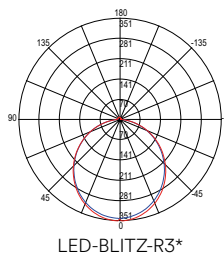

- **Materiale**
  struttura in alluminio
  diffusore in pc
- **Colore**
  bianco opaco
- **Temperatura colore**
  4000K
- **Driver**
  incluso
- **Material**
  aluminum structure with PC diffuser
- **Colour**
  satin white and silver reflector
- **Colour temperature**
  4000K
- **Driver**
  included

Le curve fotometriche rappresentano il singolo modulo LED per ogni elemento / Above photometric curve represent the single module of each element

Accessori inclusi / Included accessories