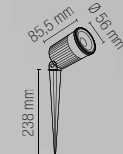

STRIP

Rotolo 5 metri strip led.
Roll 5 meters strip-led.

EASY DOMOTICA 24V

Driver p. 837-846
Controller p. 848-851

STRIP24V-5050-RGBW
8031414871384
lumen

colour temp.
5400 lm/m

Materiale
kapton
senza silicone

Materiale
kapton
without silicone

Temperatura colore
RGB + 4000K

Temperatura colore
RGB + 4000K

Driver
DC24V

tensione costante
non incluso

Driver
DC24V

constant voltage
not included

Durata e on/off
50.000h
>25.000 on/off

Life time and on/off
50.000h
>25.000 on/off

Rotolo 5 metri strip led.
Roll 5 meters strip-led.

EASY DOMOTICA 24V

Driver p. 837-846
Controller p. 848-851

STRIP24V-5050RGBW-IP68
8031414871407
lumen

colour temp.
5400 lm/m

Materiale
kapton con
rivestimento
in silicone

Materiale
kapton
with silicone
cover

Temperatura colore
RGB + 4000K

Temperatura colore
RGB + 4000K

Driver
DC24V

tensione costante
non incluso

Driver
DC24V

constant voltage
not included

Durata e on/off
50.000h
>25.000 on/off

Life time and on/off
50.000h
>25.000 on/off

TARGET

Faro proiettore in alluminio con picchetto
incluso, cavo easy connection integrato.
Aluminum flood light with spike included,
built-in easy domotic cable.

Materiale
alluminio

Colore
nero

Temperatura colore
RGB + 4000K

Driver
DC24V

tensione costante
non incluso

Durata e on/off
30.000h
>15.000 on/off

Material
aluminum

Colour
black

Colour temperature
RGB + 4000K

Driver
DC24V

constant voltage
not included

Durata e on/off
30.000h
>15.000 on/off

EASY DOMOTICA 24V

Driver p. 837-846
Controller p. 848-851

LED-TARGET-8-24V
8031414878604
lumen

colour temp.
190 lm

watt 8W
beam angle 30°

LED-TARGET-30-24V
8031414878550
lumen

colour temp.
468 lm

watt 30W
beam angle 30°

Fotometria del prodotto /
Photometric curve