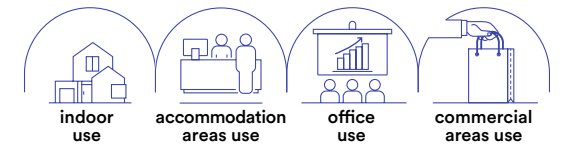

XANTO-RF

Incasso in alluminio pressofuso antiriflesso con cavo easy connection integrato.
Diecast aluminum anti-glare down-light with built-in easy domotic cable.

Materiale
alluminio pressofuso

Colore
bianco

Temperatura colore
RGB + 4000K

Driver
DC 24V non incluso
Tensione costante
connessione
in parallelo

Durata e on/off
25.000h
>15.000 on/off

Material
die cast aluminum

Colour
white

Colour temperature
RGB + 4000K

Driver
DC 24V not included
Costant voltage
parallel connecting
system

Durata e on/off
25.000 h
>15.000 on/off

Driver p. 837-846
Controller p. 848-851

INC-XANTO-R120-24V
8031414877942
lumen

colour temp.
1120 lm

watt 12W
beam angle 120°
pf -

Ø 110 mm

INC-XANTO-R220-24V
8031414878697
lumen

colour temp.
3000 lm

watt 30W
beam angle 120°
pf 0.90

Ø 200 mm

Fotometria del prodotto /
Photometric curve

INC-XANTO-R120-24V

INC-XANTO-R220-24V

PANEL

Pannello LED con struttura in alluminio diffusore in acrilico con cavo easy connection integrato.
LED panel with aluminum structure and acrylic diffuser with built-in easy domotic cable.

Materiale
alluminio
diffusore in acrilico

Colore
bianco

Temperatura colore
RGB + 4000K

Driver
DC24V
tensione costante
non incluso

Durata e on/off
20.000h
>10.000 on/off

Material
aluminum
acrylic diffuser

Colour
white

Colour temperature
RGB + 4000K

Driver
DC24V
costant voltage
not included

Durata e on/off
20.000h
>10.000 on/off

Driver p. 837-846
Controller p. 848-851

LED-PANEL-60X60-24V
8031414875313
lumen

colour temp.
4150 lm

watt 30W
beam angle 120°
pf 0.90

590 × 590 mm

Fotometria del prodotto /
Photometric curve

LED-PANEL-60X60-24V

EASY DOMOTIC 24V
In.tec light