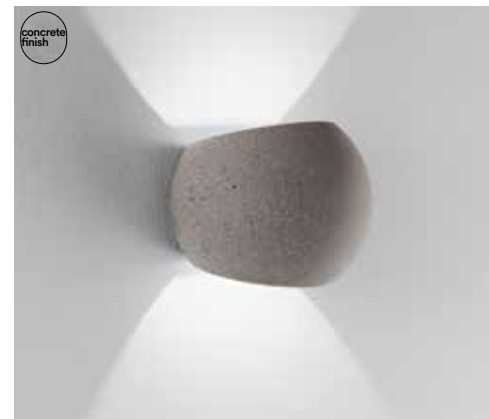

MOSES

Applique a parete in gesso
verniciabile o cemento naturale.
Wall lamp in paintable
gypsum or natural cement.

technical information **MOSES**

I-MOSES-AP
8031434181210

1 x G9 MAX 25W

colour

Lampadina non inclusa /
Light bulb not included