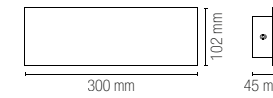

LED-PARKER-AP50 GR
8031414866984
lumen 2000 lm

colour temp.
colour

watt 16,9W
beam angle ↓ 120° + 120° ↑

Connettore IP65 incluso / IP65 connector included

Lampadina non inclusa / Light bulb not included