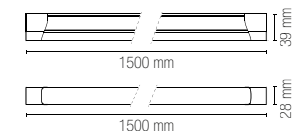

LEDBAR-T8-150

8031414875405

lumen 2300 lm
watt 24W
beam angle 120°