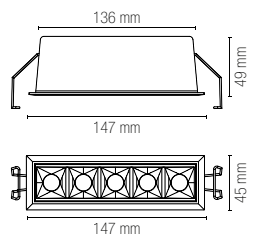

INC-SINKRO-20M
8031440360906
lumen

colour temp.	colour
2260 lm	

watt	10 × 2W
beam angle	45°
	269 × 34 mm