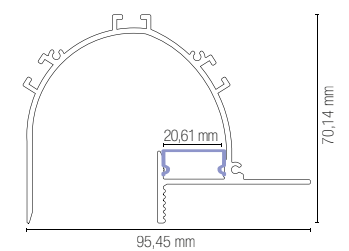

Accessori / Accessories
I-PROFILO-GASH-STL
8031414889990

Kit 2 pz staffe per profilo GASH incluso viti.

2 pcs kit brackets for GASH profile with included screws.

I-PROFILO-GASH-STZ
8031414890286

Kit 2 pz staffe per profilo GASH incluso viti.

2 pcs kit brackets for GASH profile with included screws.