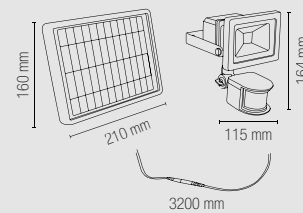

ELIOS

Proiettore in alluminio silver con pannello solare e sensore di movimento regolabile.
Silver aluminium flood light with solar panel and adjustable motion sensor.

Materiale
alluminio

Colore
antracite

Temperatura colore
5000K

Driver
integrato

Material
aluminium

Colour
anthracite

Colour temperature
5000K

Driver
built-in

LED-ELIOS-SOLAR
8031440355124
lumen

colour temp.	colour
6200 K	Black

watt 9W
beam angle 120°

Accessori inclusi / Included accessories

EOS

Proiettore in termoplastica silver con pannello solare, sensore di movimento e crepuscolare.
Silver thermoplastic flood light with solar panel, motion and crepuscular sensor.

Materiale
termoplastica

Colore
silver

Temperatura colore
4000K

Driver
integrato

Material
thermoplastic

Colour
silver

Colour temperature
4000K

Driver
built-in

LED-EOS-SOLAR
8031414862740
lumen

colour temp.	colour
4000 K	Black

watt 4W
beam angle 100°

Accessori inclusi / Included accessories

Sensore di movimento 100% luce
Sensore crepuscolare 20% luce /
Motion sensor 100% light.
Crepuscular sensor 20% light

Sensore di movimento 100% luce
No sensore crepuscolare /
Motion sensor 100% light
No crepuscular sensor

Sensore crepuscolare 20% luce
No sensore movimento /
Crepuscular sensor 20% light
No motion sensor