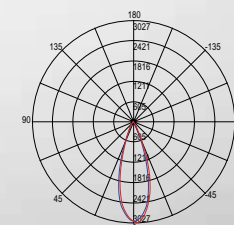

Spot applique.
Wall spot light.

Materiale
corpo in alluminio pressofuso

Colore
bianco opaco
nero opaco

Temperatura colore
3000K / 4000K

Driver
integrato

Material
aluminum
die cast body

Colour
matt white
matt black

Colour temperature
3000K / 4000K

Driver
built-in

LED-ROCKET-APC