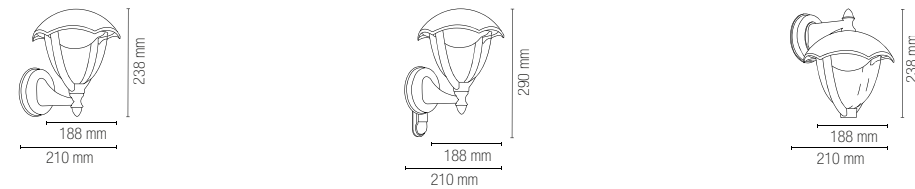

colour temp.		colour temp.		colour temp.
LANT-MEGAN/AP1A 8031440361453	●	LANT-MEGAN/AP1A-S 8031440361460	●	LANT-MEGAN/AP1B 8031440361477	●
lumen	1300 lm	lumen	1300 lm	lumen	1300 lm
watt	12W	watt	12W	watt	12W

	colour temp.		colour temp.		colour temp.		colour temp.
LANT-MEGAN/S1 8031440361507	●	LANT-MEGAN/L1 8031440361484	●	LANT-MEGAN/P1 8031440361491	●	LANT-MEGAN/P3 8031440361606	●
lumen	1300 lm	lumen	1300 lm	lumen	1300 lm	lumen	3900 lm
watt	12W	watt	12W	watt	12W	watt	3 x 12W