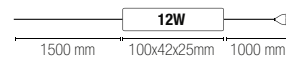

Accessori inclusi /
Included accessories