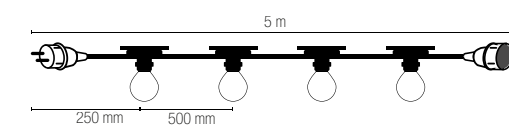

I-PICNIC-E14-BCO
8031414023745

I-PICNIC-E14
8031414862726

Lampadina non inclusa / Light bulb not included

10 x E14 MAX 25W