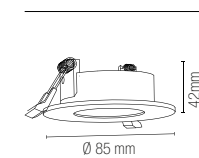

INC-STENOS-R-ML
8031414875825

INC-STENOS-Q-ML
8031414875863

Ø 75 mm

Ø 75 mm

Lampadina non inclusa / Light bulb not included

Portalamпада GU10 o MR16 non inclusi / GU10 or MR16 lamp holder not included

Lampadina non inclusa / Light bulb not included