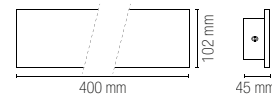

LED-PARKER-AP60
8031414862504
lumen 2400 lm

colour temp.
colour

watt 20W
beam angle ↓ 120° + 120° ↑

Connettore IP65 incluso / IP65 connector included

Lampadina non inclusa / Light bulb not included