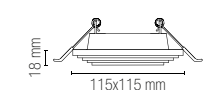

Portalampe incluso /
Lampholder included