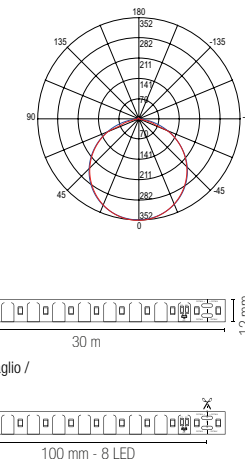

STRIPLED-CC30-C 8031414864409	colour temp. Yellow
lumen	720 lm/m
STRIPLED-CC30-M 8031414864379	Grey
lumen	720 lm/m
STRIPLED-CC30-F 8031414864386	Blue
lumen	720 lm/m
light source	SMD 2835
watt/m	7,2W
led/m	90

Rotolo 5 metri strip led.
Roll 5 meters strip-led.