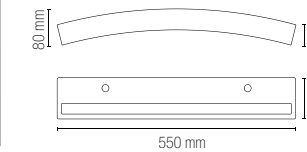

LED-ALOHA-AP80
8031414892617
lumen colour temp.
2300 lm

watt 20W
beam angle 120°