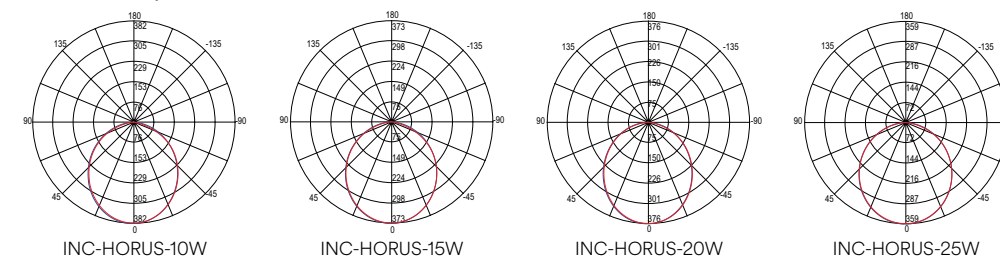

colour temp.	colour
1050 lm	
watt	10W
beam angle	100°
pf	-
	Ø 90 mm

colour temp.	colour
1900 lm	
watt	15W
beam angle	100°
pf	-
	Ø 120 mm

colour temp.	colour
2600 lm	
watt	20W
beam angle	100°
pf	-
	Ø 170 mm

colour temp.	colour
3250 lm	
watt	25W
beam angle	100°
pf	0.90
	Ø 200 mm

Fotometria del prodotto / Photometric curve