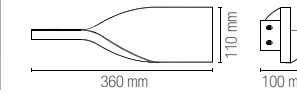

I-PIROETTE-AP56
8031414873579

1 x R7S MAX 20W

Lampadina
non inclusa /
Light bulb
not included