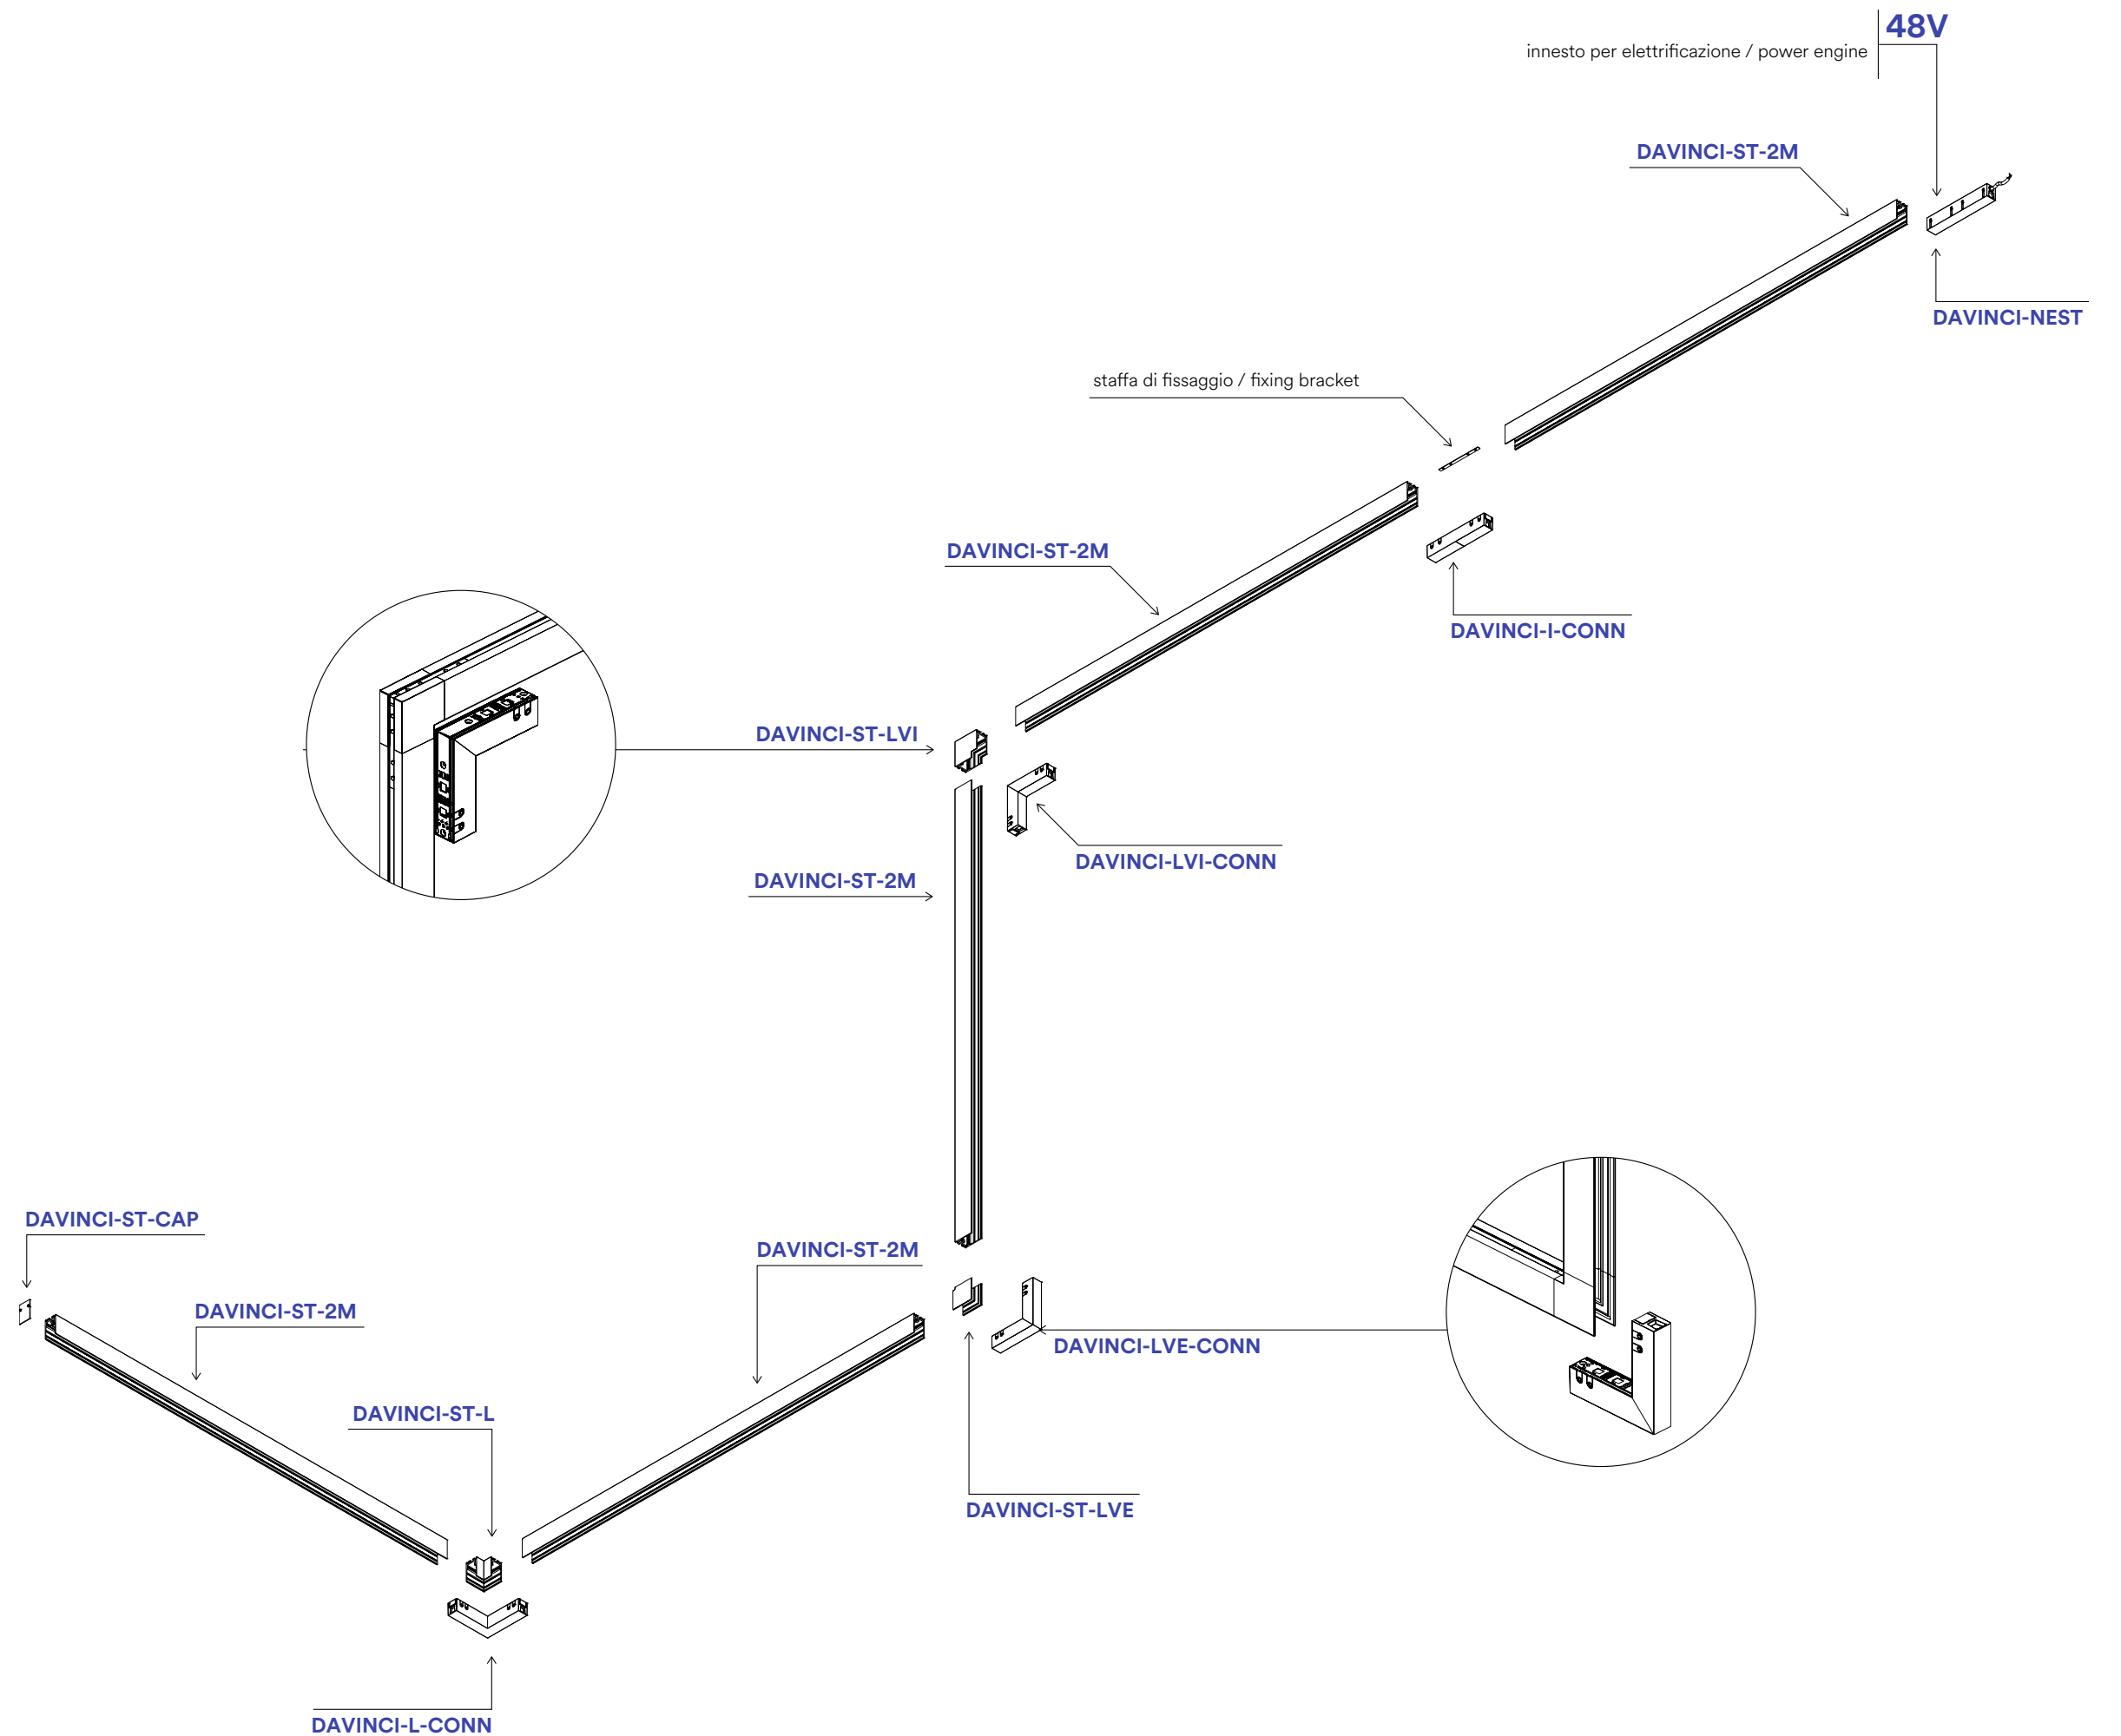

DA VINCI PROJECT 48V

Il binario Da Vinci è un binario completamente elettrificato a bassa tensione e si completa con elementi luminosi a led inseribili semplicemente con un click, grazie all'incastro a sfere volventi, lungo tutto il percorso.

La diversificata gamma di corpi illuminanti Da Vinci, e la ampia scelta di forme, angoli e connessioni permettono la realizzazione di disegni illuminotecnici che esprimono la massima dinamicità e poliedricità delle personalizzazioni.

Da Vinci track is a fully electrified low voltage track system and it is completed with led light elements which can be inserted simply with a click, thanks to the joint a rolling spheres, all along the path.

The diversified range of lighting fixtures Da Vinci, and the wide choice of shapes, angles and connections allow the creation of lighting designs which express the maximum dynamism and versatility of the customizations.