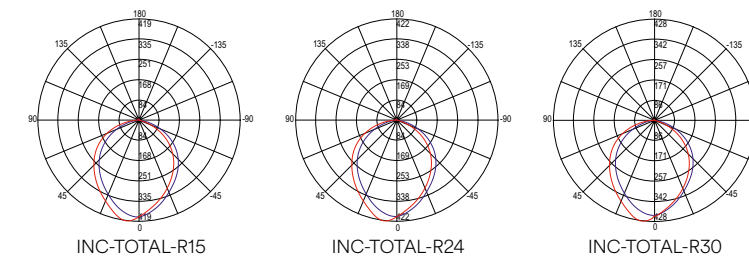

Fotometria del prodotto / Photometric curve

Materiale
alluminio + PC

Colore
bianco

Temperatura colore selezionabile
3000K / 4000K / 6500K

Driver
incluso

Material
aluminum + PC

Colour
white

Selectable color temperature
3000K / 4000K / 6500K

Driver
included