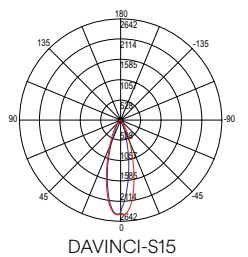

Da Vinci Project 48V
Sfere volventi / Rolling spheres

CYMBAL

Lampada a sospensione
LED in alluminio
per sistema a binario.
Aluminum LED suspension
lamp for track system.

Materiale
alluminio

Colore
bianco opaco
nero opaco

Temperatura colore
3000K / 4000K

Driver
DC 48V
non incluso

Material
aluminum

Colour
matt white
matt black

Colour temperature
3000K / 4000K

Driver
DC 48V
not included

	colour temp.	colour
DAVINCI-W-S40C 8031414894017		
lumen	1855 lm	
DAVINCI-W-S40M 8031414894024		
lumen	1855 lm	
DAVINCI-S40C 8031414893997		
lumen	1855 lm	
DAVINCI-S40M 8031414894000		
lumen	1855 lm	

	colour temp.	colour
DAVINCI-W-S15C 8031414893973		
lumen	780 lm	
DAVINCI-W-S15M 8031414893980		
lumen	780 lm	
DAVINCI-S15C 8031414893959		
lumen	780 lm	
DAVINCI-S15M 8031414893966		
lumen	780 lm