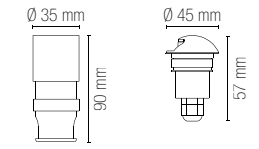

LED-STEP24V-R4C 8031414879274	colour temp.	colour	recessed box
lumen	170 lm		
LED-STEP24V-R4M 8031414879281	colour temp.	colour	
lumen	170 lm		
watt	2W		
driver	DC 24V		
beam angle	105°		
	Ø 35 mm