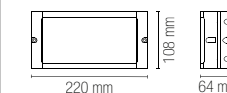

DUBAI

Applique a LED in alluminio con biemissione, emissione frontale con finitura bianco, antracite e bronzo.

LED aluminum wall lamp with double emission, frontal emission with white, anthracite and bronze finish.

technical information **DUBAI**

Materiale
alluminio

Colore
bianco opaco
antracite
bronzo

Temperatura colore selezionabile
3000K / 4000K

Driver
integrato

Material
aluminum

Colour
matt white
anthracite
bronze

Temperatura colore selezionabile
3000K / 4000K

Driver
built-in

LED-W-DUBAI-BCO

8031414888115

lumen

colour temp. | colour

1280 lm

watt

10W

beam angle

↓ 120° + 120° ↑ + 180° →

LED-W-DUBAI-ANT

8031414888108

lumen

colour temp. | colour

1280 lm

watt

10W

beam angle

↓ 120° + 120° ↑ + 180° →

LED-W-DUBAI-BRO

8031414888122

lumen

colour temp. | colour

1280 lm

watt

10W

beam angle

↓ 120° + 120° ↑ + 180° →