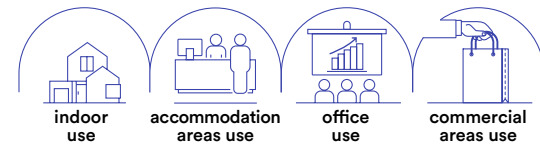

watt 11,8W
beam angle ↓ 120° + 120° ↑

LED-ORTISEI-AP60

8031414866557
lumen

colour temp.

2200 lm

watt 18W
beam angle ↓ 120° + 120° ↑

ROLLER

Applique a parete in gesso verniciabile con LED integrato.
Wall lamp in paintable gypsum with integrated LED.