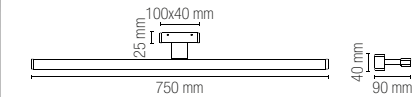

colour temp.	colour
LED-W-LANCER-C BCO 8031414876679		
lumen	1000 lm	
LED-W-LANCER BCO 8031440361200		
lumen	1000 lm	
watt	13W	
beam angle	120°	

	colour temp.	colour
LED-W-LANCER NERO 8031440361217		
lumen	1000 lm	
watt	13W	
beam angle	120°