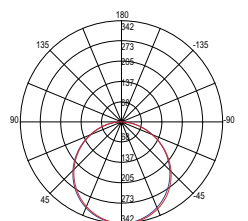

LED-PANEL-F-30X120-5Y

8031414874354

lumen

4743 lm

Fotometria del prodotto /
Photometric curve

LED-PANEL-60X60 5Y

LED-PANEL-30X120 5Y

watt	40W
beam angle	110°
pf	0.90
	590 × 590 mm