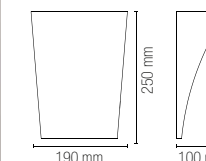

colour

Lampadina non inclusa /
Light bulb not included