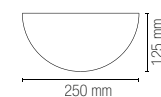

I-MORITZ-S-BG-AP
8031414865338

1 x E27 MAX 40W