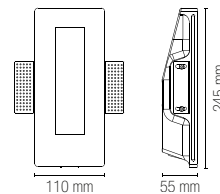

I-ARIEL-QL1-BOX
8031414868360

Cassa di derivazione opzionale per fissaggio a parete in muratura materiale alluminio / Aluminum optional recess box for brickwork recess installation