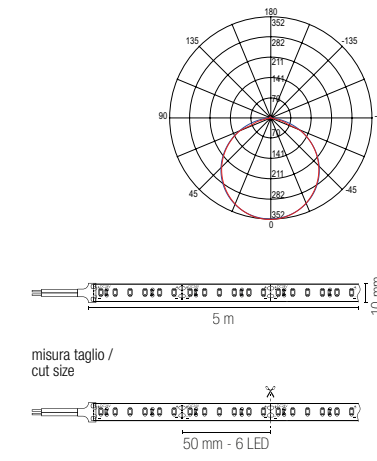

Rotolo 5 metri strip led.
Roll 5 meters strip-led.

EASY DOMOTICA

Driver p. 837-846
Controller p. 848-851

Materiale kapton senza silicone	Materiale kapton without silicone
Temperatura colore 3000K/4000K/6000K/BLU	Temperatura colore 3000K/4000K/6000K/BLU
Driver DC24V tensione costante non incluso	Driver DC24V constant voltage not included
Durata e on/off 50.000h >25.000 on/off	Life time and on/off 50.000h >25.000 on/off