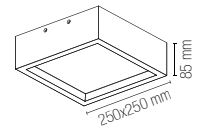

technical information **GABRIEL**

I-GABRIEL/PL30R
8031434111217

2 x E27 MAX 25W

Lampadina non inclusa /
Light bulb not included

I-GABRIEL/PL25Q
8031434101218

2 x E27 MAX 25W

Lampadina non inclusa /
Light bulb not included