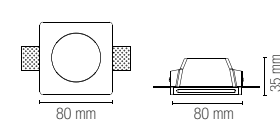

INC-SENSO-1
8031434221213

1 x GU10 MAX 35W
125 x 125 mm