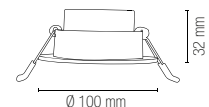

INC-RAINBOW 4000K
watt 5W
beam angle 120°
Ø 90 mm

Sistema di connessione / Connection system
Driver pag. 837-846
Controller pag. 848-851