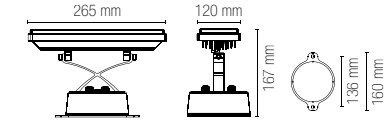

Materiale
alluminio

Temperatura colore
RGB full color

Driver
incluso

Durata e on/off
50.000h
>25.000 on/off

Material
aluminum

Colour temperature
RGB full color

Driver
included

Life time and on/off
50.000h
>25.000 on/off

LED-RAYS-30P
8031440358071
lumen

watt **30 × 1W**
beam angle **45°**

colour temp. **RGB**