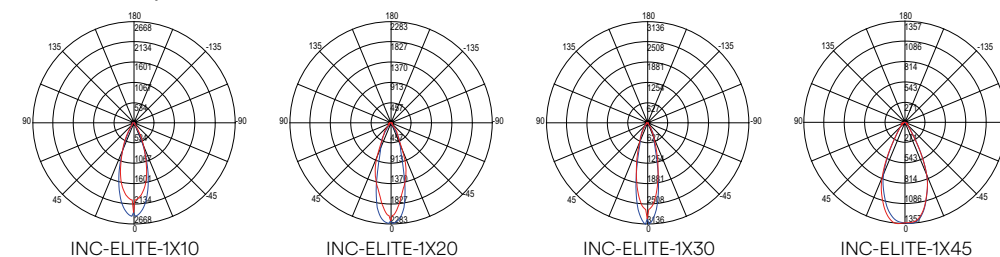

colour temp.	colour
INC-ELITE-1X45C 8031440363334 lumen		
	4500 lm	
INC-ELITE-1X45M 8031440363303 lumen		
	4500 lm	
watt	45W	
beam angle	40°	
pf	0.90	
	Ø 150 mm