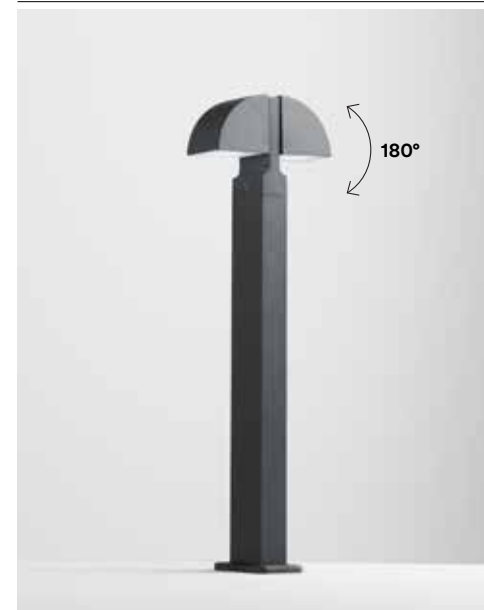

LED-IDEM-P1
8031414883110
lumen

colour temp.	colour
840 lm	

watt	8W
beam angle	120°