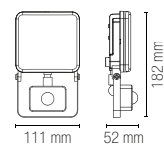

PLUTONE

Proiettore a LED integrato in alluminio antracite e diffusore in acrilico bianco con sensore di movimento e crepuscolare regolabile.

Built-in LED aluminum flood lamp anthracite finish with acrylic white diffuser with adjustable night and motion sensor.

PLUTONE

Proiettore LED portatile.
LED portable flood light.

- **Materiale**
  alluminio
  diffusore in acrilico
- **Colore**
  antracite
- **Temperatura colore**
  4000K
- **Driver**
  integrato
- **Material**
  aluminium
  acrylic diffuser
- **Colour**
  anthracite
- **Colour temperature**
  4000K
- **Driver**
  built-in

Accessori inclusi / Accessories included

Sensore di movimento regolabile / Adjustable motion sensor

LED-PLUTONE-S20
8031414875924
lumen

colour temp. | colour
● | ●
1600 lm

watt 20W
beam angle 120°

Accessori inclusi / Accessories included

Sensore di movimento regolabile / Adjustable motion sensor

LED-PLUTONE-S50
8031414875931
lumen

colour temp. | colour
● | ●
4000 lm

watt 50W
beam angle 120°

- **Materiale**
  alluminio
- **Colore**
  antracite
- **Temperatura colore**
  4000K
- **Driver**
  integrato
- **Material**
  aluminium
- **Colour**
  anthracite
- **Colour temperature**
  4000K
- **Driver**
  built-in

Accessori inclusi / Included accessories

Cavo 1,6 metri con spina / 1,6 meter cable with plug

LED-PLUTONE-P20
8031414875948
lumen

colour temp. | colour
● | ●
1600 lm

LED-PLUTONE-P20
watt 20W
beam angle 120°

PROIETTORI / FLOOD LIGHTS

In.tec light