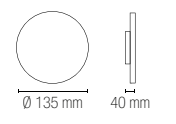

colour temp.	colour
LED-W-AMON-MC BCO 8031414876709 lumen	660 lm	
LED-W-AMON-M BCO 8031414867165 lumen	660 lm	
LED-W-AMON-M NERO 8031414867158 lumen	660 lm	
watt	9W	
beam angle	360°