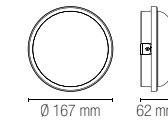

LED-EVER-SC BCO
8031414876808
lumen

colour temp.	colour
1900 lm	

watt	15W
beam angle	120°
pf	-

Ø 167 mm 62 mm

LED-EVER-LC BCO
8031414876754
lumen

colour temp.	colour
2500 lm	

watt	20W
beam angle	120°
pf	0.90