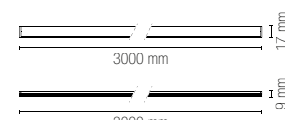

colour temp.	colour
LEDBAR-UNIX-300 8031414870738		
lumen	3900 lm	
watt	57,6W	
beam angle	120°