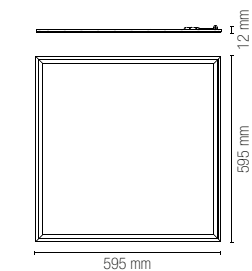

watt 30W
beam angle 120°
pf 0.90

590 × 590 mm

Fotometria del prodotto /
Photometric curve

LED-PANEL-60X60-24V

EASY DOMOTIC 24V
In.tec light

STRIP

Rotolo 5 metri strip led.
Roll 5 meters strip-led.

EASY DOMOTICA 24V