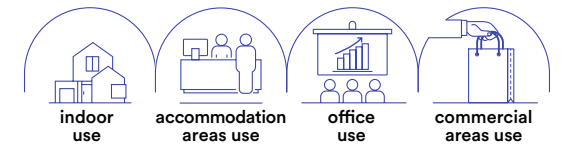

I-SESTRIERE-AP
8031414861330

1 x E27 MAX 40W

Lampadina non inclusa /
Light bulb not included

MORITZ

Applique a parete in gesso verniciabile
in foglia oro, foglia argento, effetto
legno noce o rovere sbiancato.
Wall lamp in paintable gypsum in gold
leaf, silver leaf, walnut or oak effect.