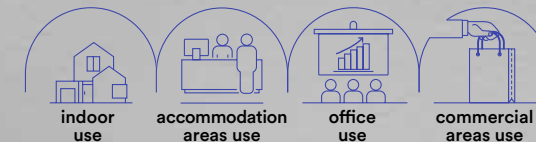

Da Vinci Project 48V
Sfere volventi / Rolling spheres

SHOT

Proiettore a binario con luce spot orientabile per sistema Davinci con struttura in alluminio pressofuso.
Track headlamp with adjustable spot light for Davinci system with die-cast aluminum structure.

Materiale
alluminio

Colore
nero goffrato

Temperatura colore
3000K / 4000K

Driver
DC 48V
non incluso

Material
aluminum

Colour
embossed black

Colour temperature
3000K / 4000K

Driver
DC 48V
not included

	colour temp.	colour
DAVINCI-SHOT-B-10C 8031414893911 lumen	980 lm	
DAVINCI-SHOT-B-10M 8031414893928 lumen	980 lm	
watt	10W	
beam angle	24°	

Da Vinci Project 48V
Sfere volventi / Rolling spheres

GOAL

Proiettore a binario con luce spot orientabile per sistema Davinci con struttura in alluminio pressofuso.
Track headlamp with adjustable spot light for Davinci system with die-cast aluminum structure.

Materiale
alluminio

Colore
nero goffrato

Temperatura colore
3000K / 4000K

Driver
DC 48V
non incluso

Material
aluminum

Colour
embossed black

Colour temperature
3000K / 4000K

Driver
DC 48V
not included

	colour temp.	colour
DAVINCI-GOAL-B-10C 8031414893935 lumen	980 lm	
DAVINCI-GOAL-B-10M 8031414893942 lumen	980 lm	
watt	10W	
beam angle	24°	

SISTEMA BINARI / TRACK LIGHTS
In.tec light