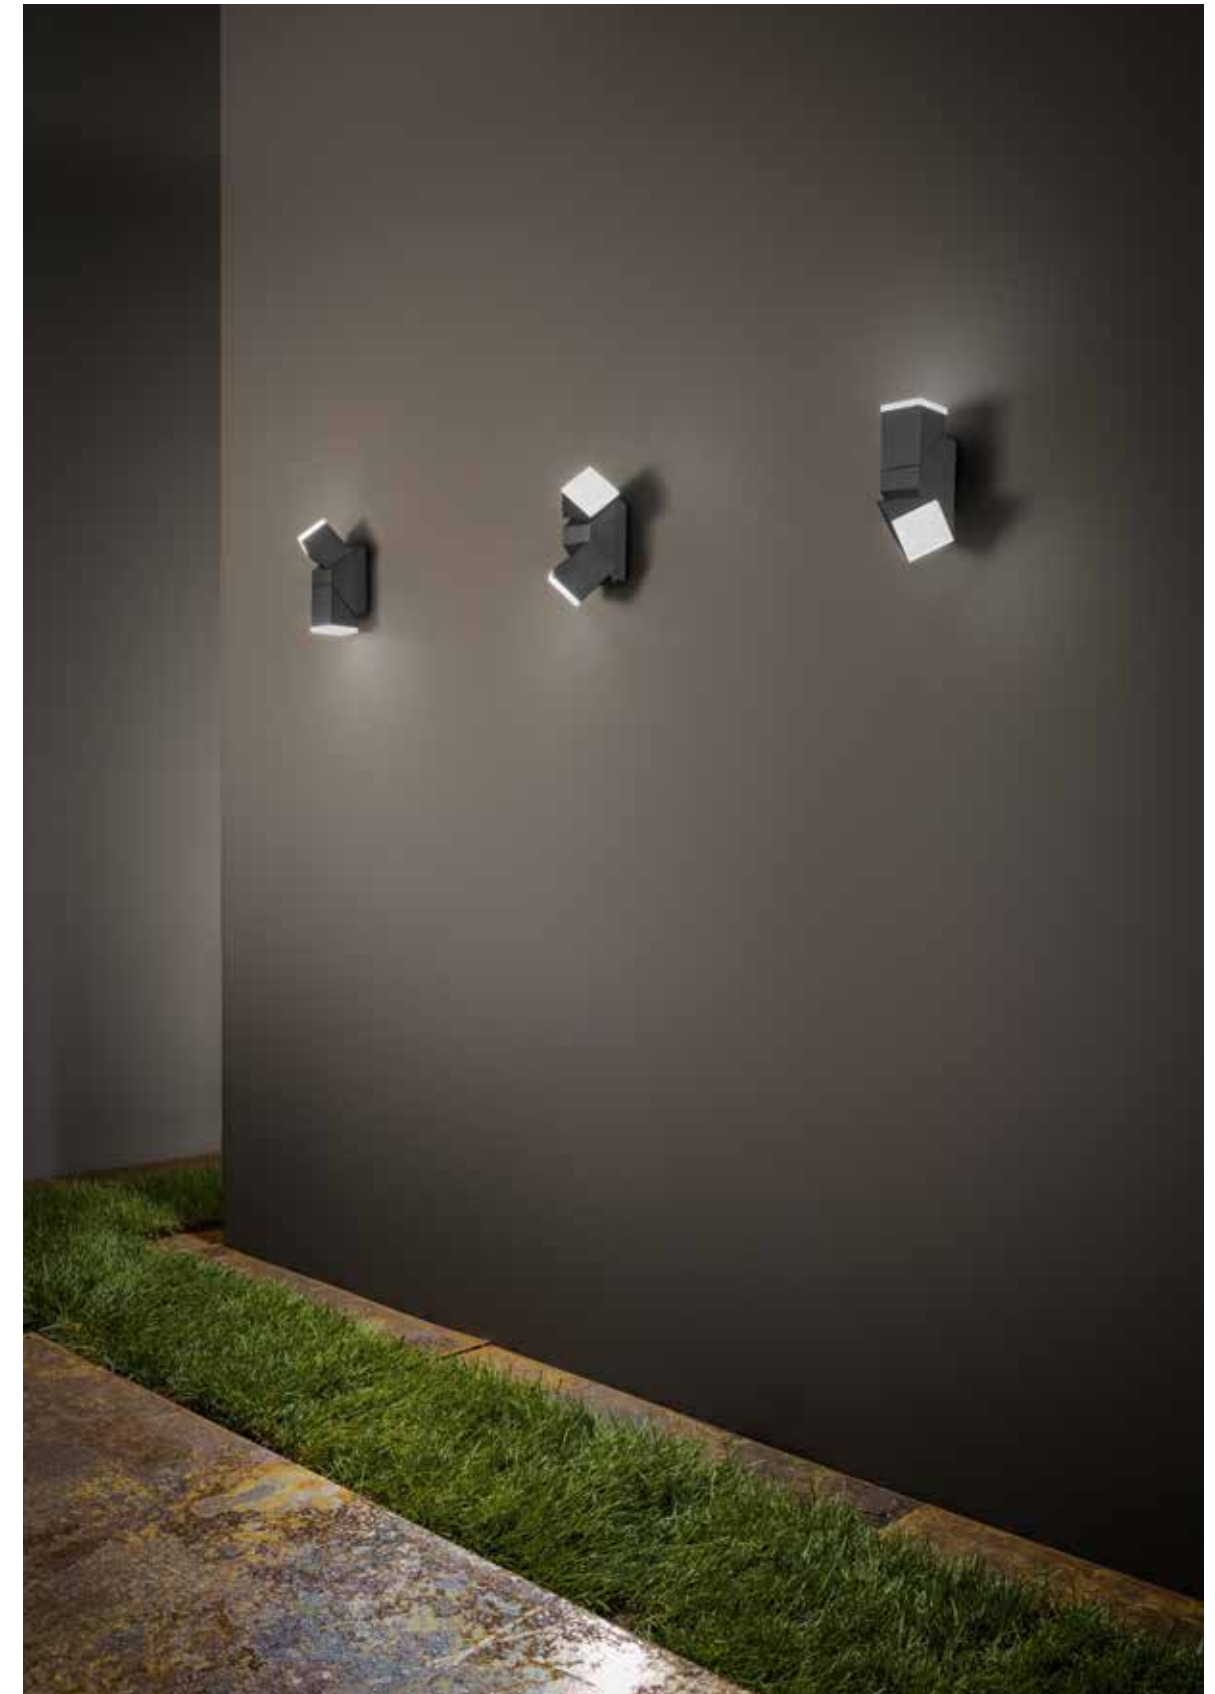

COMPASS

Applique a LED in alluminio orientabile colore antracite.
Adjustable LED wall lamp in aluminum anthracite colour.

- **Materiale**
  alluminio
- **Colore**
  antracite
- **Temperatura colore**
  CCT
- **Driver**
  incluso
- **Material**
  aluminum
- **Colour**
  anthracite
- **Colour temperature**
  CCT
- **Driver**
  included

LED-W-COMPASS-INT
8031414870158

lumen	470 lm
watt	10W
beam angle	↓ 110° + 110° ↑

colour temp.		colour	

Control system easy installation