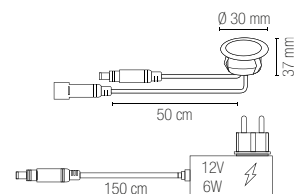

RIDER

Kit 6 pz segnapassi incasso.
Kit 6pcs recessed light.

- **Materiale**
  acciaio
- **Colore**
  acciaio
- **Temperatura colore**
  4000K
- **Driver**
  12V 6W DC
  incluso
- **Material**
  steel
- **Colour**
  stainless steel
- **Colour temperature**
  4000K
- **Driver**
  12V 6W DC
  included

LED-RIDER-R6
8031436141236
lumen

watt	6 x 0,6W
driver	12V 6W DC
beam angle	120°
	Ø 23 mm

colour temp.	colour
●	●
360 lm	

Fotometria del prodotto /
Photometric curve

Accessori inclusi /
Included accessories

RIDER

Kit 6 pz segnapassi incasso.
Kit 6pcs recessed light.

- **Materiale**
  acciaio
- **Colore**
  acciaio
- **Temperatura colore**
  RGB
- **Driver**
  12V 6W
  incluso
- **Material**
  nikel
- **Colour**
  stainless steel
- **Colour temperature**
  RGB
- **Driver**
  12V 6W
  included

LED-RIDER-R6-RGB
8031439871260
lumen

watt	6 x 0,6W
driver	12V 6W DC
beam angle	120°
	Ø 23 mm

colour temp.	colour
●	●
RGB	

Accessori inclusi /
Included accessories