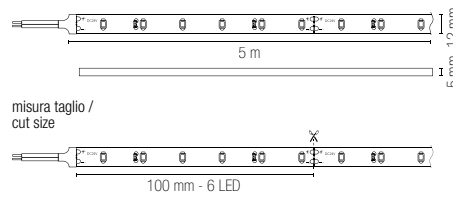

STRIP24V-5050IP67-60C

8031414876143
lumen/m
total lumen

colour temp.

1390 lm
6950 lm

STRIP24V-5050IP67-60M

8031414876150
lumen/m
total lumen

1430 lm
7150 lm

STRIP24V-5050IP67-60F

8031414876174
lumen/m
total lumen

1314 lm
6570 lm

light source SMD 5050
watt/m 14,4W
led/m 60