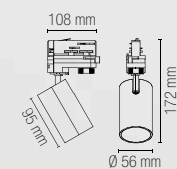

Material
aluminum

Colour
satin white
satin black
satin gold

I-SQUIB-BCO
8031414883226
I-SQUIB-NER
8031414883233
I-SQUIB-ORO
8031414895397

colour

Lampadina non inclusa /
Light bulb not included

1 x GU10 MAX 25W