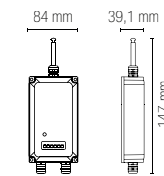

CONTROLLER

CONTROLLER-POOL 8031440359481

Controller 240V
AC MAX 5A/1100W
IP65 distanza max 30M

Controller 240V
AC max 5A/1100W
IP65 max distance 30M

CONTROLLER

CONTROLLER-CTR-RGB 8031440358026

Centralina di comando
C/PORTA DMX512 LED RGB
Input 230V AC
Output DC (12V 144W - 24V 300W)
6 porte da 3 canali RGB

Control box with DMX512
Port for LED RGB
Input 230V AC
Output DC (12V 144W - 24V 300W)
6 ports 3 RGB channels

CONTROLLER-CTR-RGB12 8031440355438

Centralina di comando
C/PORTA DMX512 LED RGB
Input 230V AC
Output DC (12V 300W)
6 porte da 3 canali RGB

Control box with DMX512
Port for LED RGB
Input 230V AC
Output DC 12V 300W
6 ports 3 RGB channels

CONTROLLER-DMX-24 8031414872718

Controller DMX 24 canali
Tensione costante 4A
Input VOLTAGE 12/24V DC
Output POWER 24X(48-96)W
Output CURRENT 24X4A

Controller DMX 24 channels
Constant voltage 4A
Input VOLTAGE 12/24V DC
Output POWER 24X(48-96)W
Output CURRENT 24X4A

264,5 × 83 × 42 mm

CONTROLLER-PRO-3 8031440358033

Controller Master 3 canali
per uso proiettori
in modalità EASY
IN 230V OUT DMX/XLR-3
2 canali IP20

Controller Master 3 channels
for flood in EASY MODE
IN 230V OUT DMX/XLR-3
2 channels IP20

SPLITTER-DMX-4 8031440359542

SPLITTER DMX
6W XLR-3X4PCS XLR-5X4PCS

DMX SPLITTER
6W XLR-3X4PCS XLR-5X4PCS

CONTROLLER-PRO-2 8031440358002

Controller DMX LED
3 canali RGB SEGNALE OUTPUT
DMX/XLR-3 (due uscite)
IP20 con cavo di ricarica

Controller DMX LED
3 channels RGB OUTPUT SIGNAL
DMX/XLR-3 (two port)
IP20 with charge cable