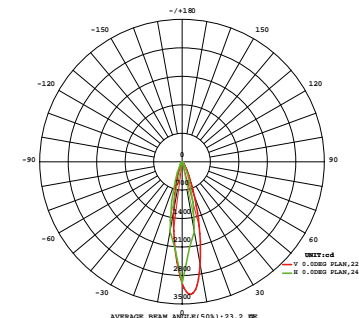

Life time and on/off
50.000h
>25.000 on/off

Incasso per fontane LED RGB full color.
LED RGB full color fountain recess lamp.

LED-CROWN-R14
8031414869015
lumen

watt $9 \times 2W$
beam angle 25°

Plan view 162.6 in