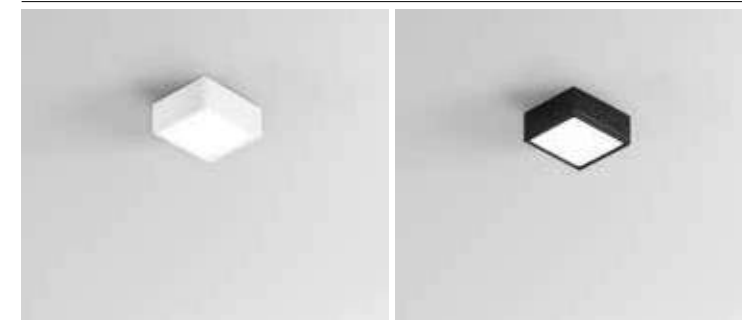

LED-KLIO-R40C 8031414875740	colour temp.	colour
lumen	7800 lm	
LED-KLIO-R40 8031414868087		
lumen	7800 lm	
LED-KLIO-R40 NER 8031414868094		
lumen	7800 lm	
watt		64,8W
beam angle		120°
pf		0.90

LED-KLIO-Q11C 8031414875672	colour temp.	colour
lumen	2000 lm	
LED-KLIO-Q11 8031440363563		
lumen	2000 lm	
LED-KLIO-Q11 NER 8031414868001		
lumen	2000 lm	
watt		16W
beam angle		120°
pf		-