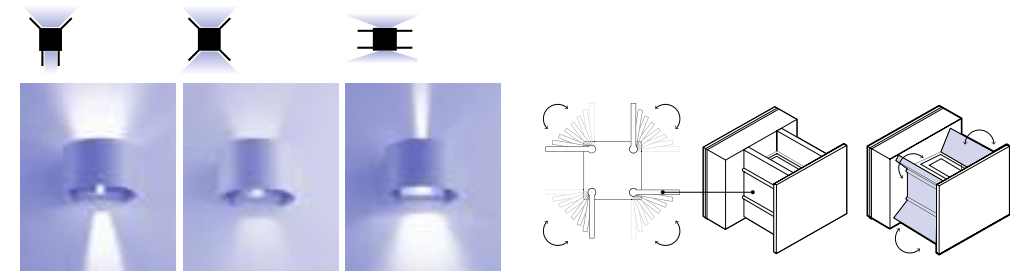

LED-W-DELTA-10C GR
8031414874125
lumen 700 lm

colour temp. colour

watt 2 x 5W
beam angle ↓ 10°/120° + 10°/120° ↑

Luce biemissione con paratie regolabili indipendenti /
Bi-emission light with independent adjustable wings