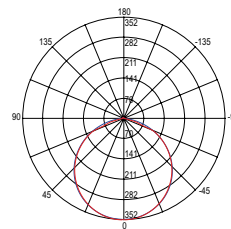

Life time and on/off

50.000h
>25.000 on/off