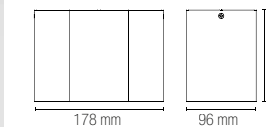

2 x GU10 MAX 35W