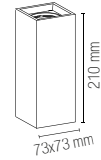

Lampadina non inclusa /
Light bulb not included