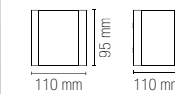

BIOME

Applique a LED in alluminio bianco o nero goffrato.
LED aluminum wall lamps in embossed white or black.

technical information **BIOME**

- **Materiale**
  alluminio
- **Colore**
  goffrato bianco
  goffrato nero
- **Temperatura colore**
  4000K
- **Driver**
  incluso
- **Material**
  aluminum
- **Colour**
  embossed white
  embossed black
- **Colour temperature**
  4000K
- **Driver**
  included

	colour temp.	colour
LED-W-BIOME BCO 8031440361125		
lumen	900 lm	
watt	2 x 3,5W	
beam angle	↓ 120° + 120° ↑	

	colour temp.	colour
LED-W-BIOME NERO 8031440361132		
lumen	900 lm	
watt	2 x 3,5W	
beam angle	↓ 120° + 120° ↑