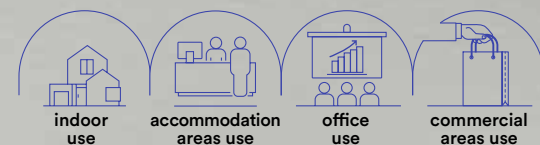

OUTSIDER

Faretto ad incasso antiriflesso con struttura in alluminio, finitura bianco opaco e bordatura interna nera. Luci spot con testa estraibile e orientabile a 350°.

Anti-glare recessed spotlight with aluminum structure, matt white finish and black inner border. Spot lights with pull-out head and adjustable to 350°.