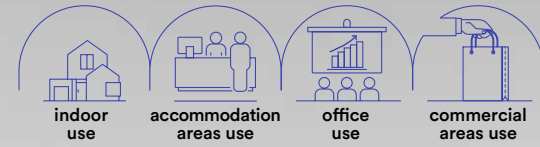

PANEL-DJ

Pannello a LED con struttura in alluminio e diffusore in acrilico. Sistema di variazione gradi Kelvin e di intensità regolabili con radiocomando incluso e speaker bluetooth.
LED panel with aluminum structure, acrylic diffuser and white finish. Adjustable Kelvin and luminous flux with radio frequency remote control included and speaker bluetooth.

technical information **PANEL-DJ**