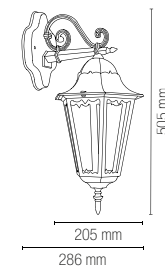

1 x E27 MAX 60W

colour
LANT-FIRENZE/S1
8031430741173