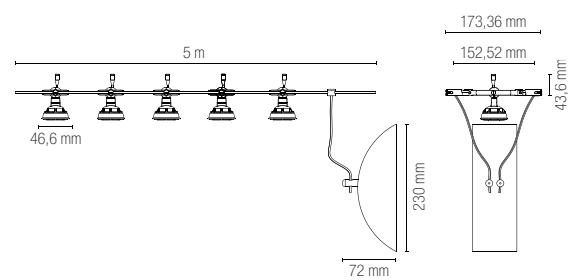

Accessorio non incluso /
Accessory not included

Cavo 10 m / 10 m cable

Lampadina non inclusa /
Light bulb not included