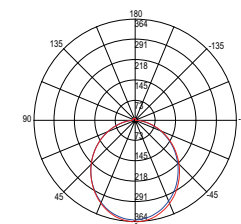

INC-FUSION 5W

Le curve fotometriche rappresentano il singolo modulo LED per ogni elemento / Above photometric curve represent the single module of each element