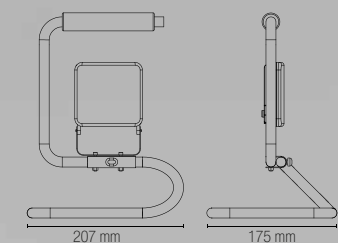

Accessori inclusi / Included accessories

Cavo 1,6 metri con spina / 1,6 meter cable with plug

LED-PLUTONE-P20
8031414875948
lumen

colour temp. | colour
● | ●
1600 lm

LED-PLUTONE-P20
watt 20W
beam angle 120°