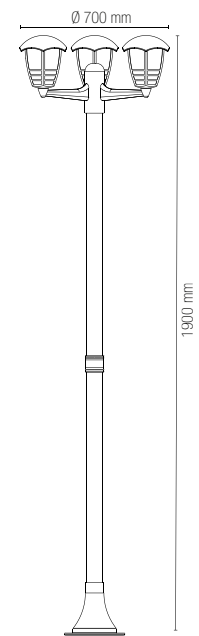

Accessori integrati /
Built in accessories

Sensore di movimento regolabile /
Adjustable motion sensor

ON	10lux
distanza / distance	1-8m
	90°
5 seconds - 5 minutes