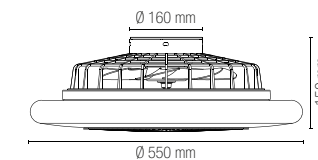

Material
aluminum, acrylic

Colour temperature
3000K / 4000K / 6500K

Fan material
7 trasparent
thermoplastic blades

Fan characteristics
7 ultra-silent
blades
bidirectional rotation

Driver
incluso

Plafoniera con ventilatore.
Ceiling lamp with fan.