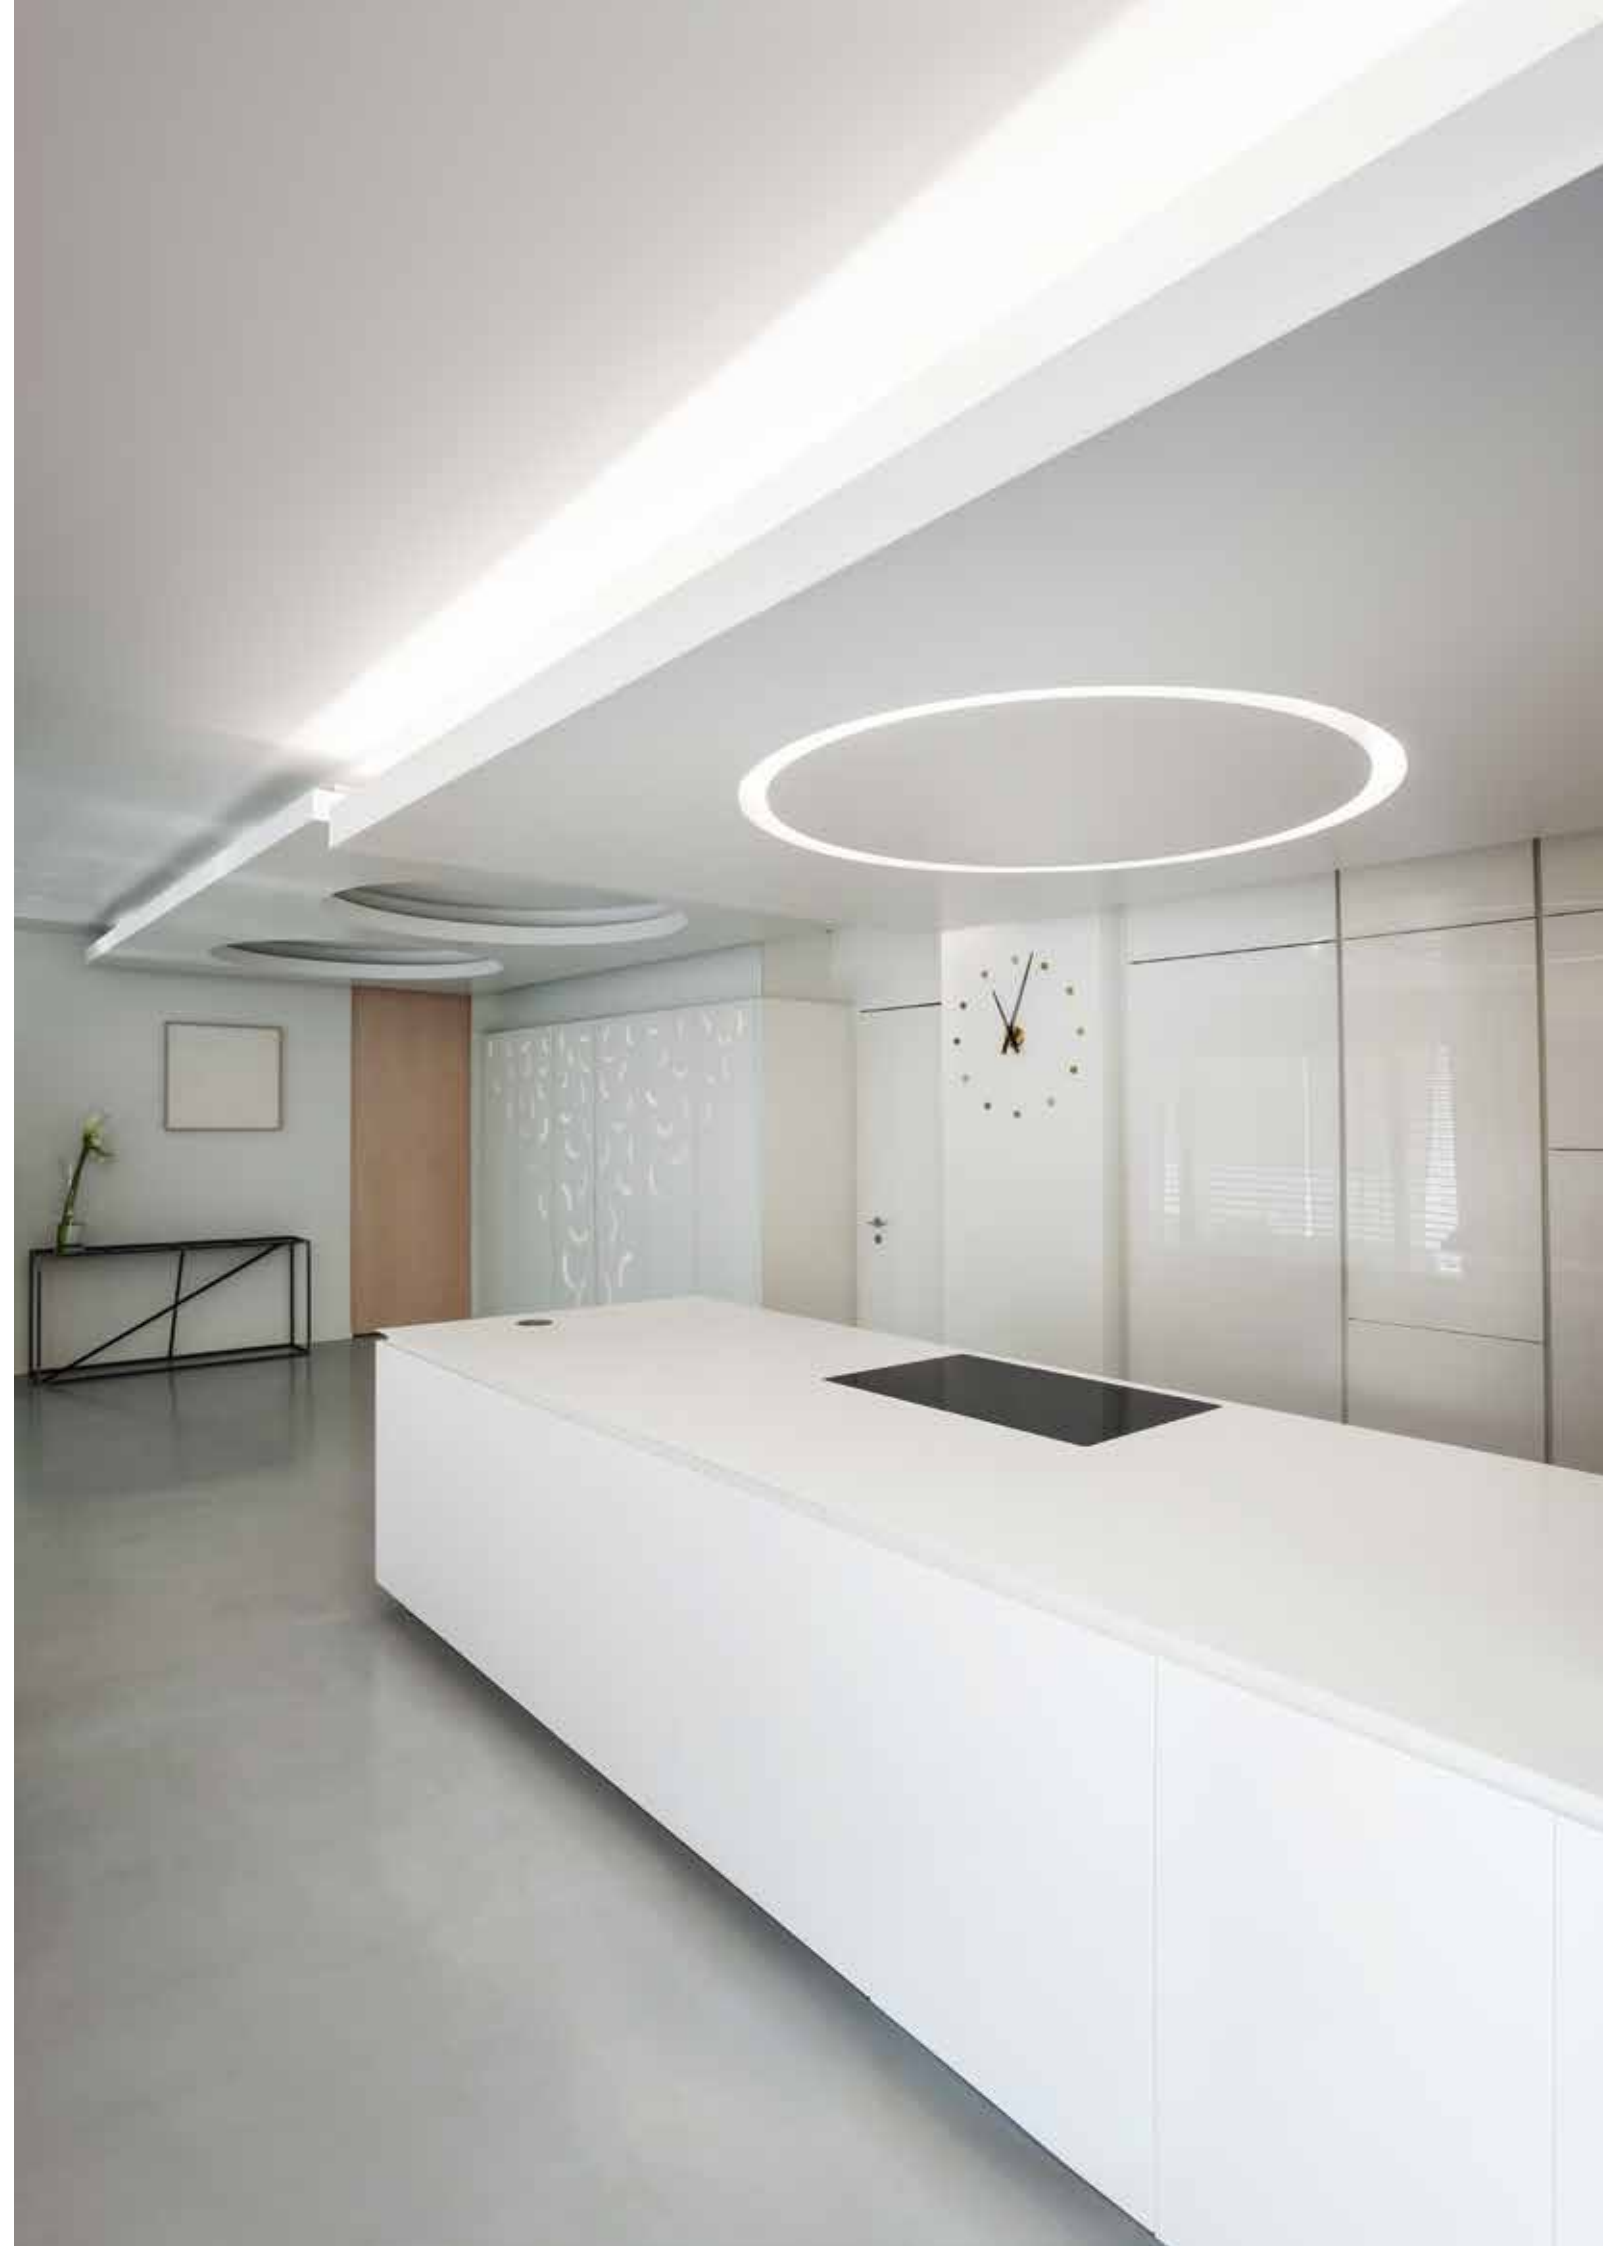

DC24V

costant voltage
not included

Life time and on/off

50.000h
>25.000 on/off

STRIP24V-3838-168RGB

8031414877898

light source SMD 3838
watt/m 24W
led/m 168

colour temp.