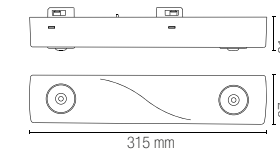

LiFePO4 3.2V 3200mAh

Batteria per emergenza inclusa /
Included emergency battery

SISTEMA BINARI / TRACK LIGHTS

In.tec light