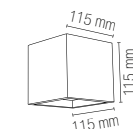

colour

Lampadina non inclusa /
Light bulb not included

I-RUBIK-AP
8031440362146
1 x G9 MAX 25W

colour

Lampadina non inclusa /
Light bulb not included

I-RUBIK-CM-AP
8031414867608
1 x G9 MAX 25W

colour

Lampadina non inclusa /
Light bulb not included