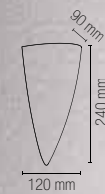

Lampadina non inclusa /
Light bulb not included