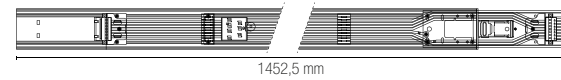

BUSBAR-ST-144
8031414883967

Binario
intermedio 7 cavi
da 145 cm. Intermediate
trunking with 7
wire of 145 cm.

BUSBAR-ST-288
8031414883974

Binario
intermedio 7 cavi
da 290 cm. Intermediate
trunking with 7
wire of 290 cm.