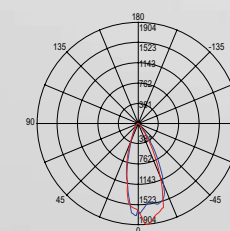

LED-RUNNER-R8-24V
8031414878567
lumen

1020 lm

watt 10W
beam angle 30°
Ø 63 mm

LED-RUNNER-Q8-24V
LED-RUNNER-R8-24V