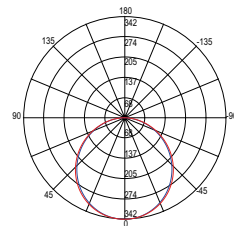

Fotometria del prodotto / Photometric curve

LED-PANEL-60X60-FR