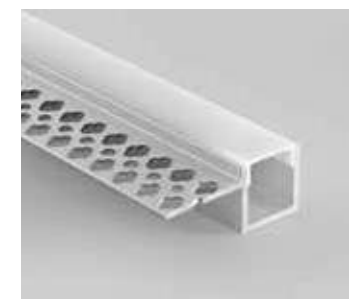

I-PROFILO-EDGE
8031414897575

Profilo 2 m a rapido fissaggio nel cartongesso, diffusore opale e tappi inclusi.

2 m quick fixing profile in plasteboard with opal diffuser and caps included.

colour

Accessori / Accessories

I-PROFILO-EDGE-CAP
8031414897582

Kit 2 pz tappi di chiusura per profilo EDGE.

2 pcs kit caps for EDGE profile.