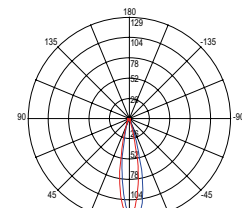

LED-SUBWAY-R1

Connessione in parallelo /
Serie connection system