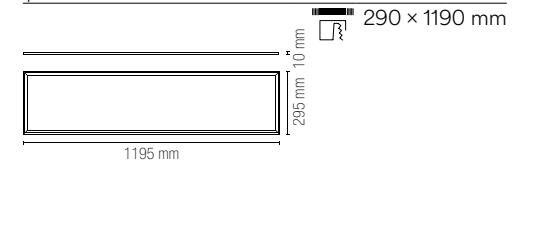

LED-PANEL-30X120-SENS

8031414861880
lumen

colour temp.	colour
4000 Lm	

watt	40W
beam angle	120°
pf	0.90

**Fotometria del prodotto /
Photometric curve**