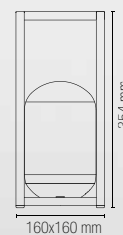

LED-CLIMAX-LG1
8031414883158
lumen

colour temp.
140 lm - 8h

watt 2W