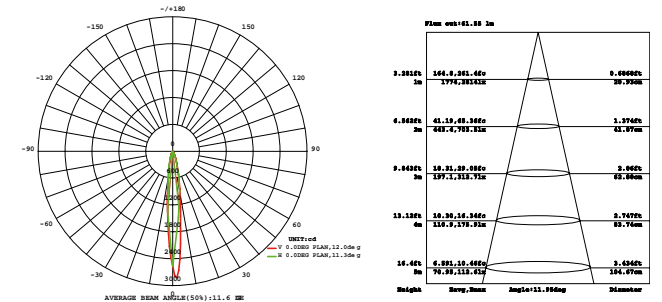

LED-IRIDE-R12
8031414868988
lumen

colour temp. | colour | recessed box

watt 9 x 1W
driver DC12/24V
beam angle 15°