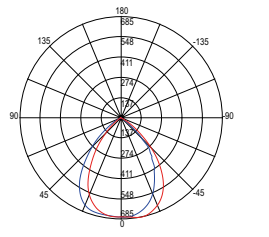

Kit 30 mini faretto a incasso cielo stellato con struttura in alluminio e doppia ghiera di colore bianco o silver intercambiabile.
Kit 30 downlight for decorative starlight with aluminum structure and double interchangeable ring color white or silver.

LED-STARLIGHT-30-W
8031440357692

lumen

with 1 m. cable

watt

	colour temp.	colour
LED-STARLIGHT-30-W	11 lm x 30	white, silver

LED 30 x 0,2W

Ø 14 mm

Accessori inclusi / Included accessories

Ghiera bianca intercambiabile /
White changeable ring

Ghiera silver intercambiabile /
Silver changeable ring

Accessori non inclusi / Not included accessories

LED-STARLIGHT-NEX
8031440364430

Scatola connessione per 10
teste 12V DC 1A incl. Cavo 1m. /
Box connection for 10 pcs
12V DC 1A with 1m. cable

LED-STARLIGHT-CONN
8031440364843

Connettore con singola entrata
3 uscite per kit cielo stellato
12V DC 1A incl. Cavo 1m. /
Connector one input three
output for starlight 12V
DC 1A with 1m. cable

LED-STARLIGHT-DR
8031440364447

Driver 12V DC 100mA
6W incl. Cavo 1m. /
Driver 12V DC 100mA
6W incl. 1m. cable

Fotometria del prodotto /
Photometric curve