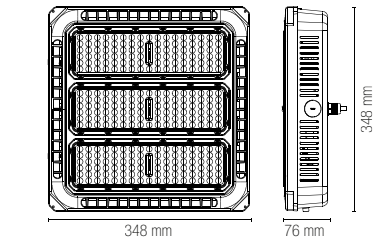

LED-ENERGY-80-PL 8031414862078		colour temp.	colour
lumen		1100 lm	
watt	80W		
beam angle	80°		
pf	0.90