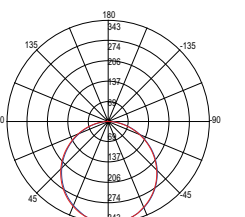

Fotometria del prodotto /
Photometric curve

LED-PANEL-60X60 IP65 UGR