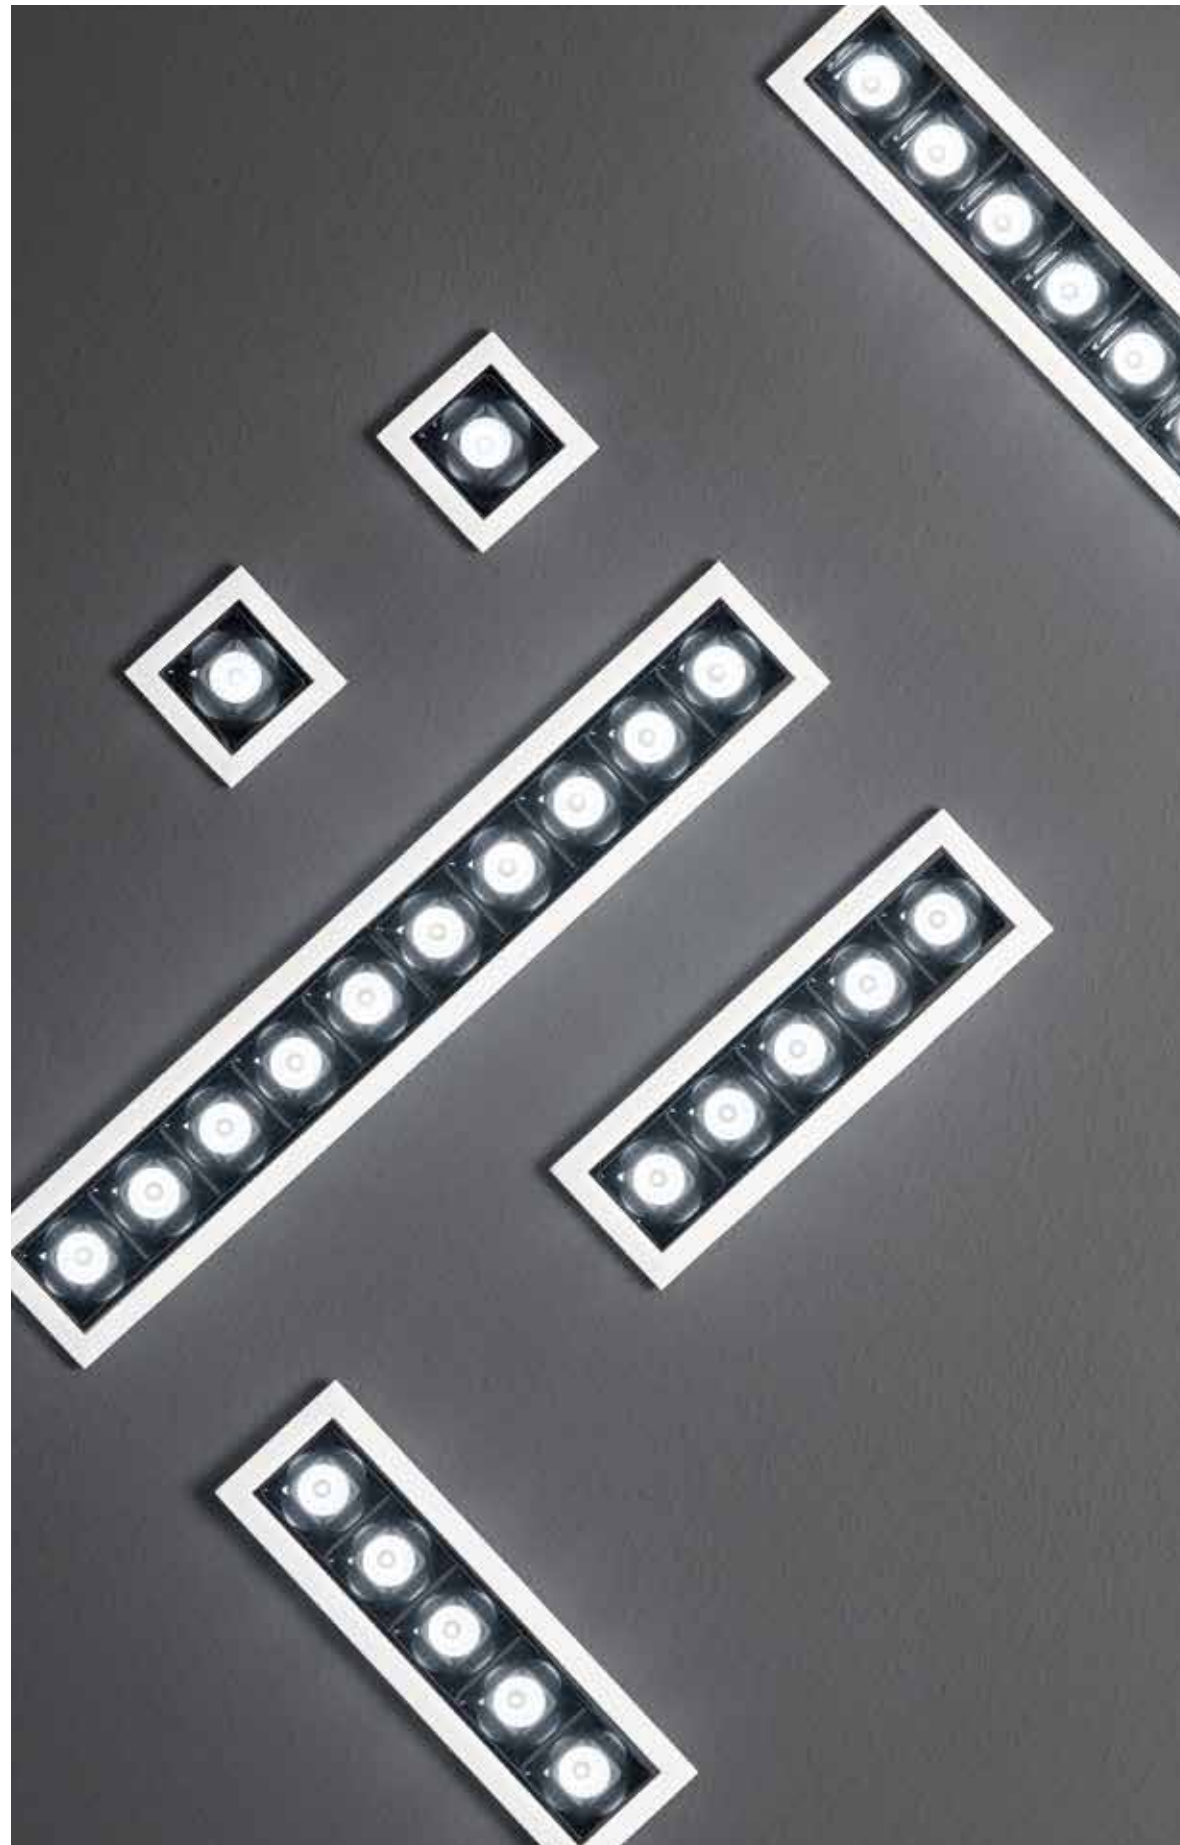

SINKRO

Faretto da incasso lineare antiriflesso con struttura in alluminio pressofuso, finitura con bordo bianco e interno nero lucido.

Anti-glare linear recessed spotlight with die-cast aluminum structure, finish with white border and glossy black interior.

technical information **SINKRO**

Materiale
alluminio pressofuso

Colore
bordo bianco e
interno nero lucido

Temperatura colore
4000K

Driver
incluso

Material
die cast aluminum

Colour
white and glossy
black inside

Colour temperature
4000K

Driver
included

INC-SINKRO-2M
8031440360876
lumen

colour temp.	colour
230 lm	

watt	2W
beam angle	45°
	34 × 34 mm