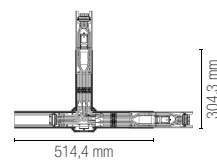

BUSBAR-ST-X
8031414884094

Connettore a X
7 cavi. X connector
with 7 wires.