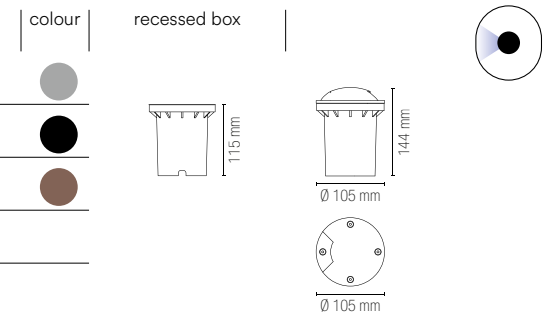

Lampadina non inclusa /
Light bulb not included