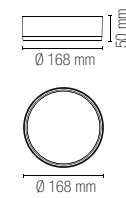

LED-KLIO-R21C 8031414875733	colour temp.	colour
lumen	4600 lm	
LED-KLIO-R21 8031440363594		
lumen	4600 lm	
LED-KLIO-R21 NER 8031414868056		
lumen	4600 lm	
watt		36W
beam angle		120°
pf		0.90