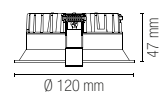

INC-XANTO-R220-24V
8031414878697
lumen

colour temp.
3000 lm

watt 30W
beam angle 120°
pf 0.90

Ø 200 mm