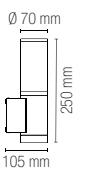

colour temp.	colour
LED-DISCOVERY-P65 8031414877850	☐	☐
lumen	1440 lm	
watt	13W	
beam angle	360°