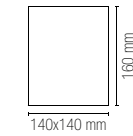

Lampadina non inclusa /
Light bulb not included