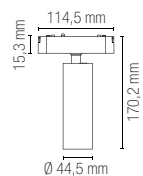

colour temp.	colour
BERNINI-FANS-15C 8031414898053 lumen		
	1750 lm	
BERNINI-FANS-15M 8031414898060 lumen		
	1750 lm	
watt	15W	
beam angle	30°