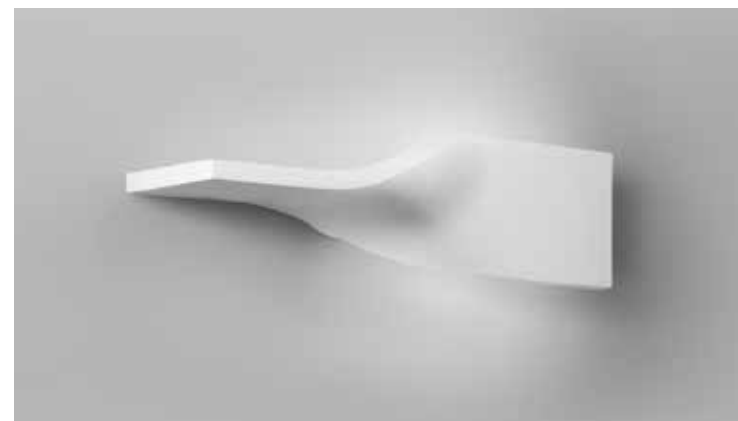

I-PIROETTE-AP36
8031414873562

1 x R7S MAX 7W

Lampadina
non inclusa /
Light bulb
not included

I-PIROETTE-AP56
8031414873579

1 x R7S MAX 20W

Lampadina
non inclusa /
Light bulb
not included

CORTINA

Applique a parete in gesso verniciabile,
diffusore inferiore in vetro satinato
e diffusore superiore in acrilico bianco.
Gypsum wall lamp paintable, lower diffuser
in satin glass and upper diffuser white acrylic.