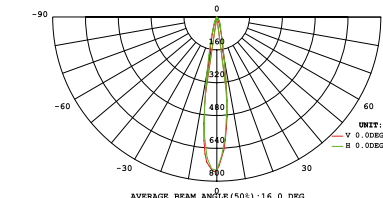

LED-IRIDE-18P-BCO
8031440359689
lumen

colour temp. colour
1620 lm

watt 18 x 1W
driver DC24V
beam angle 30°