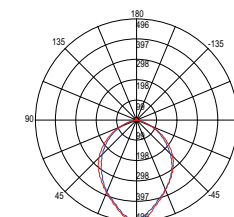

INC-PLUS-R30M