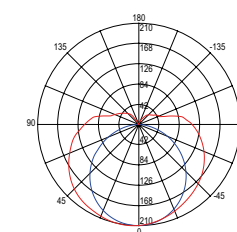

EASY
DOMOTICA

Driver p. 837-846
Controller p. 848-851

Materiale
silicone

Temperatura colore
5000K
GIALLO/ROSSO/VERDE

Driver
DC24V (8,3A)
tensione costante
non incluso

Durata e on/off
25.000h
>15.000 on/off

Materiale
silicone

Temperatura colore
5000K
YELLOW/RED/GREEN

Driver
DC24V (8,3A)
constant voltage
not included

Durata e on/off
25.000h
>15.000 on/off

	colour temp.
NEON-FLEX-BIANCO 8031440361842 lumen	344 lm/m
NEON-FLEX-GIALLO 8031440364515 lumen	yellow
NEON-FLEX-ROSSO 8031440364560 lumen	red
NEON-FLEX-VERDE 8031440364546 lumen	green
light source	SMD 2835
watt/m	8W
led/m	140

Accessori non inclusi /
Not included accessories