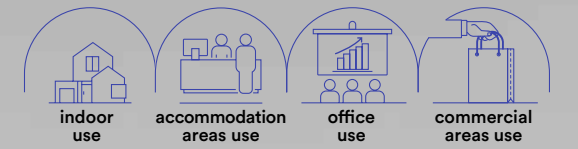

ASTRON

Applique a parete in gesso verniciabile.
Wall lamp in paintable gypsum.