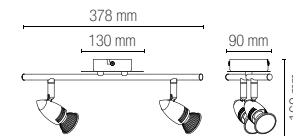

colour

SPOT-SUNNY-S3
8031431861184

3 x GU10 5W LED