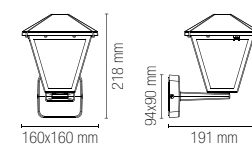

Lampadina consigliata / Suggested light bulb

Lampadina non inclusa / Light bulb not included