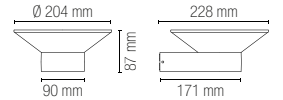

watt 10W
beam angle 110°