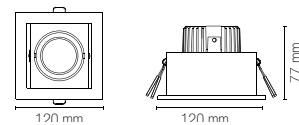

Driver
included

collection APOLLO

INC-APOLLO-1X10C 8031440360623	colour temp.	colour
lumen	1000 lm	
INC-APOLLO-1X10M 8031440360630	colour temp.	colour
lumen	1000 lm	

watt	1 × 10W
beam angle	40°
pf	-
	100 × 100 mm