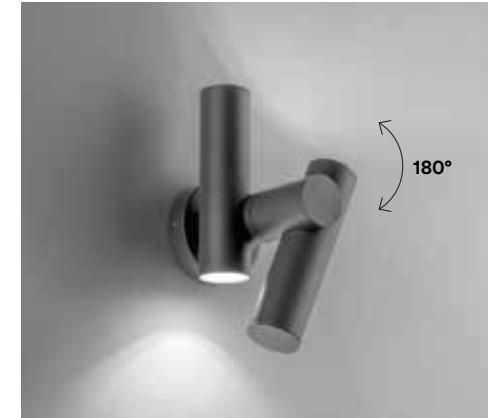

REVERSE

Lampada in alluminio a LED integrato finitura antracite goffrato.
Aluminum collection anthracite colour built-in LED.

technical information **REVERSE**

- **Materiale**
  alluminio
- **Colore**
  goffrato antracite
- **Temperatura colore**
  4000K
- **Driver**
  integrato
- **Material**
  aluminum
- **Colour**
  embossed anthracite
- **Colour temperature**
  4000K
- **Driver**
  built-in

	colour temp.	colour
LED-REVERSE-AP 8031414883127		
lumen	620 lm	
watt	7,5W	
beam angle	120°