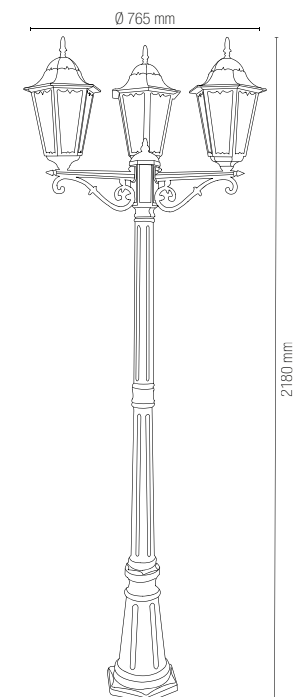

colour 
LANT-FIRENZE/P3
8031430731174

3 x E27 MAX 60W

 Lampadina non inclusa /
Light bulb not included

SANTIAGO

Lanterne in alluminio pressofuso nero pennellato
verde con diffusore in vetro trasparente.
Diecast aluminum lantern black
brush green with clear glass diffuser.