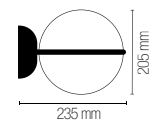

1 x E27 MAX 60W