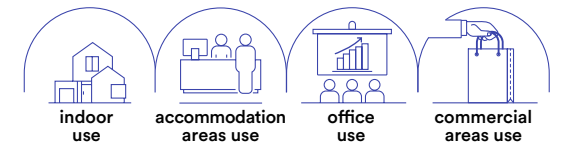

I-WIRE-10M
8031414870387

Cavo 10 m / 10 m cable

Lampadina non inclusa /
Light bulb not included

EUCLID

Sistema cavi tesi con finitura nikel.
Wire system nikel system.

LED-EUCLID-5
8031414862146

5 x MR16 MAX 9W
Driver 50W included