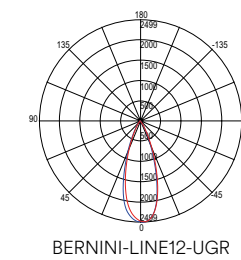

BERNINI-LINE12-UGR

Accessorio non incluso / Not included accessory

BERNINI-LINE-ADAT12
8031414898169
Adattatore per lampada lineare LED / Adapter for linear LED lamp