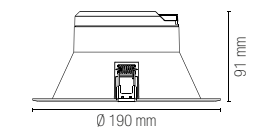

INC-MACK-20C
8031414873906
lumen

colour temp.	colour
2500 lm