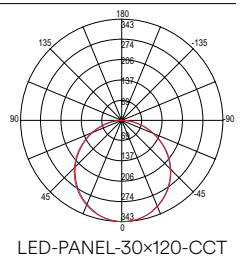

LED-PANEL-30x120-CCT