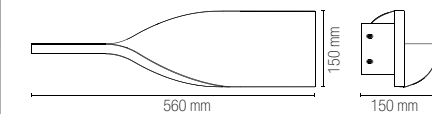

I-PIROETTE-AP36
8031414873562

1 x R7S MAX 7W

Lampadina
non inclusa /
Light bulb
not included

I-PIROETTE-AP56
8031414873579

1 x R7S MAX 20W

Lampadina
non inclusa /
Light bulb
not included

CORTINA

Applique a parete in gesso verniciabile,
diffusore inferiore in vetro satinato
e diffusore superiore in acrilico bianco.
Gypsum wall lamp paintable, lower diffuser
in satin glass and upper diffuser white acrylic.