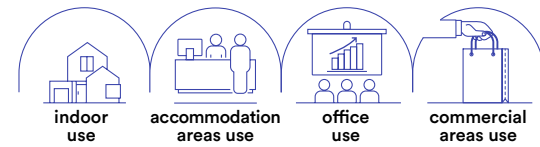

watt	40W
beam angle	110°
pf	0.90
	290 × 1190 mm

PANEL

Pannello a LED con struttura in alluminio e diffusore in acrilico bianco.
LED panel with aluminum structure and white acrylic diffuser.

technical information **PANEL**