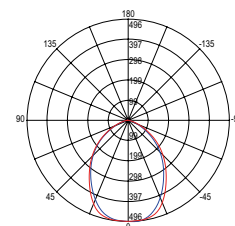

LED-STARGATE-200XP

ATLANTIC

Plafoniera stagna per tubi a LED bilampada in PC+PC.
Waterproof lamp for double LED tube in PC+PC.