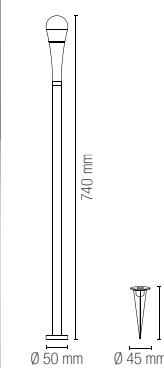

1 x G9 LED

Lampadina consigliata /
Suggested light bulb

Lampadina non inclusa /
Light bulb not included

I-DROP-P73-ANT
8031414882793

colour

1 x G9 LED

Lampadina consigliata /
Suggested light bulb

Lampadina non inclusa /
Light bulb not included