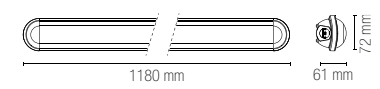

watt	40W
beam angle	120°
pf	0.90