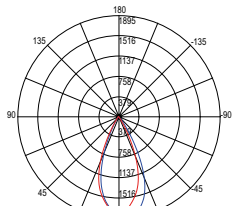

Accessori inclusi / Included accessories

Kit 2pz fermi per corpi illuminanti sistema con sfere volventi / Kit 2pcs of side brake for Davinci light source modules with rolling spheres joint system

DAVINCI-TEMA-30