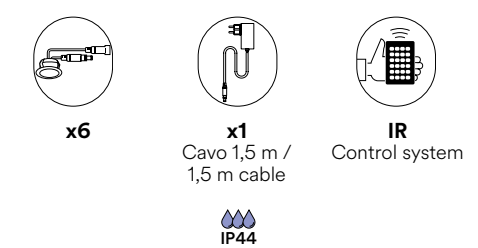

Accessori inclusi /
Included accessories