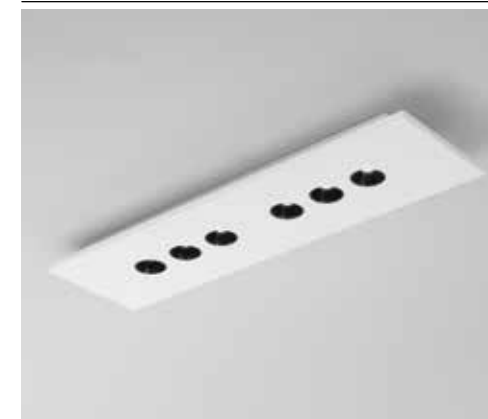

LED-XICO-70X20
8031414883660
lumen 1260 lm

colour temp. colour

watt LED 6 x 3W
beam angle 36°