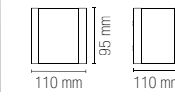

colour temp.	colour
LED-W-BIOME NERO 8031440361132		
lumen	900 lm	
watt	2 x 3,5W	
beam angle	↓ 120° + 120° ↑