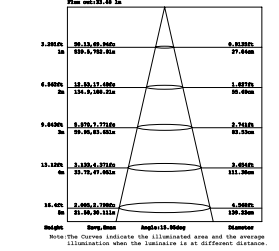

LED-IRIDE-3P
8031440358101
lumen

colour temp. colour
RGB

watt 3 x 1W
driver DC12/24V
beam angle 45°

LED-IRIDE-3P-BCO
8031440359719
lumen

colour temp. colour
240 lm

watt 3 x 1W
driver DC12/24V
beam angle 30°