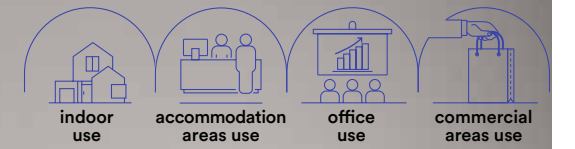

Materiale
alluminio

Temperatura colore

4000K

Driver

incluso

Material

aluminum

Colour temperature

4000K

Driver

included

	colour temp.	colour
LED-W-KITE BCO 8031440361170		
lumen	540 lm	
LED-W-KITE NERO 8031440361187		
lumen	540 lm	

watt	2 x 3W
beam angle	← 120° + 120° →