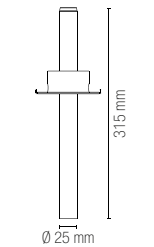

TUBEX

Incasso in gesso componibile da integrare nel cartongesso per dare omogeneità tra parete e corpo illuminante. Punto luce regolabile e orientabile con finitura in bianco o nero goffrato.
Recessed paintable gypsum downlight to be integrated into the plasterboard to give homogeneity between the ceiling and the lighting body. Adjustable light point with embossed black or white finish.

technical information **TUBEX**

INC-TUBEX-2C-BCO
8031414883752
lumen

colour temp.	colour
190 lm	

INC-TUBEX-2M-BCO
8031414883769
lumen

colour temp.	colour
190 lm	

INC-TUBEX-2C-NER
8031414883776
lumen

colour temp.	colour
190 lm	

INC-TUBEX-BASE
8031414883745

watt	2,5W
beam angle	30°
	165 x 165 mm

Modular system:
INC-TUBEX-BASE
+ INC-TUBEX-2

Staffa regolabile /
Adjustable bracket

Materiale
gesso e alluminio

Colore
bianco goffrato
nero goffrato

Temperatura colore
3000K / 4000K

Driver
incluso

Material
gypsum and aluminum

Colour
embossed white
embossed black

Colour temperature
3000K / 4000K

Driver
included