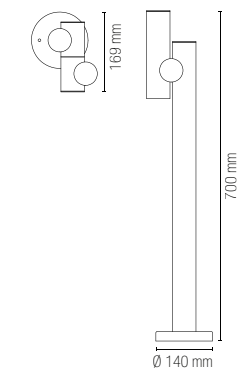

colour temp.	colour
LED-REVERSE-P1 8031414883134		
lumen	460 lm	
watt	5,3W	
beam angle	120°