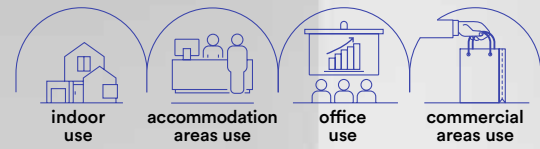

ABEL

Applique a parete in gesso verniciabile.
Wall lamp in paintable gypsum.