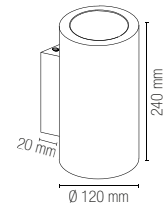

Lampadina non inclusa /
Light bulb not included