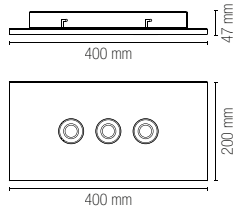

LED-XICO-70X20
8031414883660
lumen 1260 lm

colour temp. colour

watt LED 6 x 3W
beam angle 36°