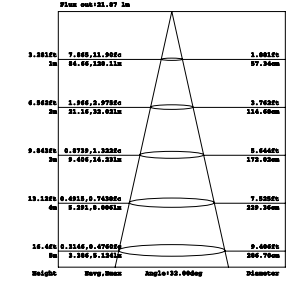

Materiale
acciaio inox 316

Temperatura colore
RGB full color

Driver
DC 24V
non incluso

Durata e on/off
50.000h
>25.000 on/off

Material
316 stainless steel

Colour temperature
RGB full color

Driver
DC 24V
not included

Life time and on/off
50.000h
>25.000 on/off

LED-TREVIS-R7
8031414869022
lumen

watt **3W**
beam angle **25°**

colour temp. | colour | recessed box