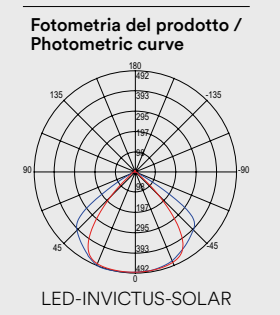

STRADALI / STREET LIGHTS

In.tec light