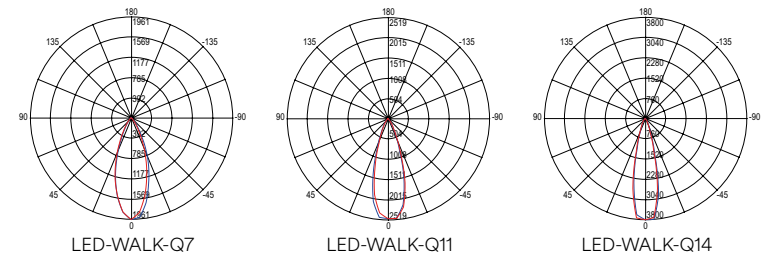

colour temp.	colour	recessed box
LED-WALK-R14C 8031414885848			
lumen	1400 lm		
LED-WALK-R14 8031440355544			
lumen	1500 lm		
watt		12W	
beam angle		30°	

Fotometria del prodotto / Photometric curve