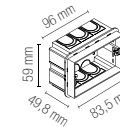

2x placchette /
frames **2x** staffette /
brackets

scatola derivazione 503
503 junction box
non inclusa / not included