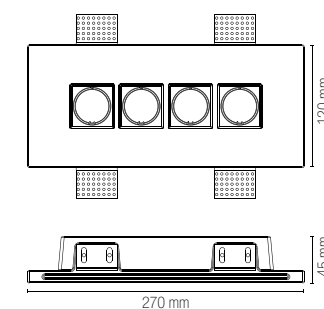

- Staffa regolabile / Adjustable bracket
- Portalamпада incluso / Lampholder included
- Lampadina non inclusa / Light bulb not included