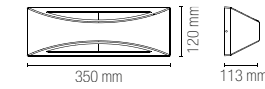

LED-W-WEISS-NER
8031414897216

lumen

colour temp.	colour
1800 lm	

watt 16W
beam angle ↓ 120° + 120° ↑