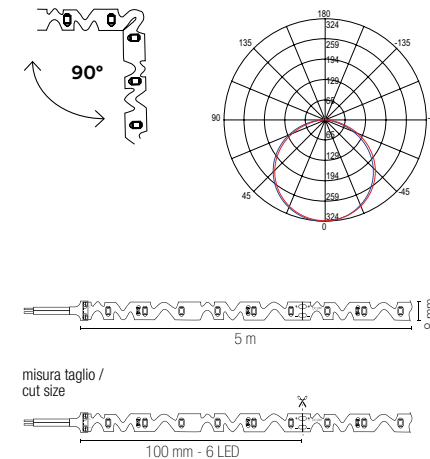

Rotolo 5 metri strip led.
Roll 5 meters strip-led.

EASY DOMOTICA

Driver p. 837-846
Controller p. 848-851

Materiale kapton senza silicone	Materiale kapton without silicone
Temperatura colore 3000K / 4000K / 6000K	Temperatura colore 3000K / 4000K / 6000K
Driver DC24V tensione costante non incluso	Driver DC24V constant voltage not included
Durata e on/off 50.000h >25.000 on/off	Life time and on/off 50.000h >25.000 on/off