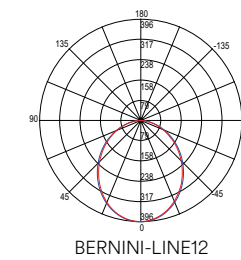

BERNINI-LINE12

Accessorio non incluso / Not included accessory

BERNINI-LINE-ADAT12
8031414898169
Adattatore per lampada lineare LED / Adapter for linear LED lamp

UGR <19