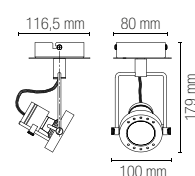

colour
SPOT-TECHNO-1 BCO 8031414864638	
SPOT-TECHNO-1 NER 8031414864652	
SPOT-TECHNO-1 8031422881108	
1 x GU10	5W LED