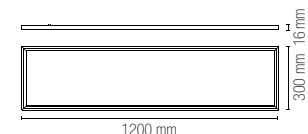

lumen

colour temp. 4000 lm

watt	30W
beam angle	120°
pf	0.90
□	290 × 1190 mm