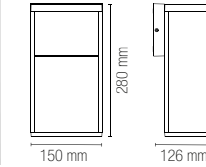

LED-W-GRIS-NER
8031414897230
lumen 1390 lm

colour temp. colour

1390 lm

watt 12W
beam angle 180°