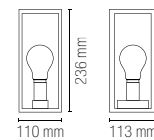

2 x E27 MAX 25W

Lampadina non inclusa / Light bulb not included

GAETA

Lanterna in alluminio pressofuso finitura nero-oro con diffusore in vetro.
Diecast aluminum black-gold finish lantern with glass diffuser.