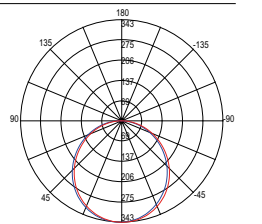

LED-PANEL-30X120-SENS

3 step dimmer x1 100% x2 50% x3 10%
3 step dimming function x1 100% x2 50% x3 10%

x1-100% x2-50% x3-10%

Pannello a LED con struttura in alluminio, diffusore in acrilico e finitura in bianco. Sistema di variazione intensità di luce in 3 step tramite interruttore.

LED panel with aluminum structure, acrylic diffuser and white finish. Light intensity variation system in 3 steps via switch.