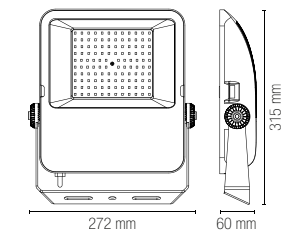

colour temp.	colour
LED-TAURUS-100 8031414875764	●	●
lumen	12000 lm	
LED-TAURUS-100F 8031414876631	●	●
lumen	12000 lm	
watt		100W
beam angle		110°