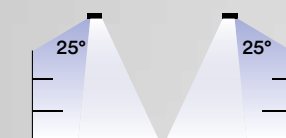

Lente opzionale
fascio di luce asimmetrico 25° sx-dx /
Optional lens asymmetric lens 25° sx-dx