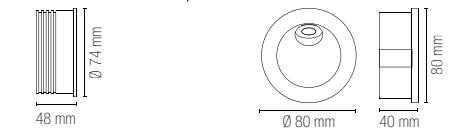

colour temp.	colour
INC-ONYX-R1 BCO 8031440361248		
lumen	420 lm	
INC-ONYX-R1 NERO 8031440361255		
lumen	420 lm	
watt	2W	
beam angle	45°	
	Ø 68 mm	

recessed box