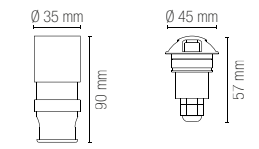

STEP

Segnapassi incasso in alluminio.
Aluminum recessed steplight.

technical information **STEP**

EASY DOMOTICA

- **Materiale**
  alluminio
- **Colore**
  silver
- **Temperatura colore**
  3000K / 4000K
- **Driver**
  DC 24V
  tensione costante
  non incluso
- **Material**
  aluminum
- **Colour**
  silver
- **Colour temperature**
  3000K / 4000K
- **Driver**
  DC 24V
  constant voltage
  not included

LED-STEP24V-R1C 8031414879250	colour temp.	colour	recessed box
lumen	170 lm		
LED-STEP24V-R1M 8031414879267	colour temp.	colour	
lumen	170 lm		
watt	2W		
driver	DC 24V		
beam angle	105°		
	Ø 35 mm		

LED-STEP24V-R4C 8031414879274	colour temp.	colour	recessed box
lumen	170 lm		
LED-STEP24V-R4M 8031414879281	colour temp.	colour	
lumen	170 lm		
watt	2W		
driver	DC 24V		
beam angle	105°		
	Ø 35 mm		

Connessione in parallelo /
Serie connection system
Driver p. 837-846
Controller p. 848-851

Fotometria del prodotto / Photometric curve

Accessori inclusi /
Included accessories

x1
Cavo 1 m /
1 m cable