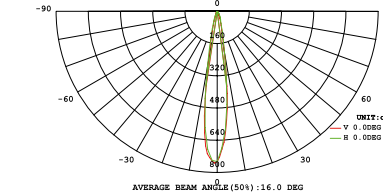

LED-IRIDE-3P
8031440358101
lumen

colour temp. colour
RGB

watt 3 x 1W
driver DC12/24V
beam angle 45°

LED-IRIDE-3P-BCO
8031440359719
lumen

colour temp. colour
240 lm

watt 3 x 1W
driver DC12/24V
beam angle 30°