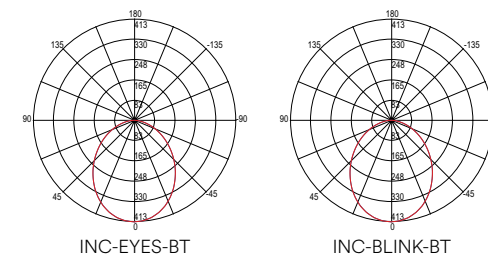

Control system easy installation