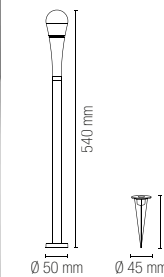

Lampadina consigliata /
Suggested light bulb

Lampadina non inclusa /
Light bulb not included