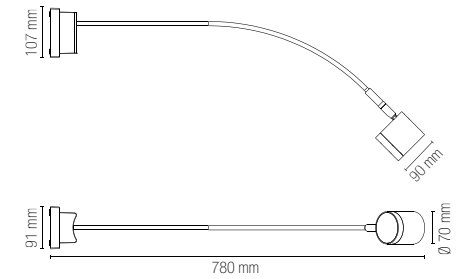

Material
metal

Colour
satin black

Proiettore in metallo nero satinato con struttura flessibile e punto luce orientabile.

Black satin metal projector with flexible structure and adjustable light point.

colour 
I-BANNER-AP
8031414883004
1 x GU10 MAX 35W