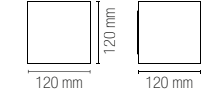

colour temp.	colour
LED-W-ALFA-20C ANT 8031414883455		
lumen	1360 lm	
LED-W-ALFA-20M ANT 8031414883462		
lumen	1500 lm	

watt $20W$
beam angle $\downarrow 10^\circ/120^\circ + 10^\circ/120^\circ \uparrow$