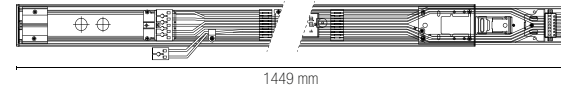

BUSBAR-ST-END
8031414883950

Binario terminale
7 cavi con sistema
di connessione
multipla. Terminal track
rail 7 cables with
multiple connection
system.