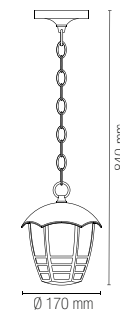

colour temp.		colour temp.		colour temp.		colour temp.
LANT-CLOE/S1 8031440361422	●	LANT-CLOE/L1 8031440361415	●	LANT-CLOE/P1 8031440361439	●	LANT-CLOE/P3 8031440361446	●
lumen	1300 lm	lumen	1300 lm	lumen	1300 lm	lumen	3900 lm
watt	12W	watt	12W	watt	12W	watt	3 x 12W