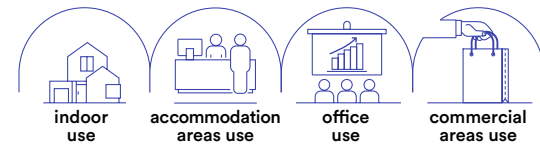

MIAMI

Spot in metallo con punti luce orientabili con finitura in nikel spazzolato e base con cornice in vetro trasparente.
Metal spot with adjustable light points with brushed nickel finish and base with transparent glass frame.

technical information **MIAMI**