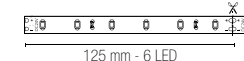

125 mm - 6 LED

STRIP24V-2835C-KIT

8031414871414

lumen

colour
temp.

820 lm/m

STRIP24V-2835M-KIT

8031414871421

lumen

820 lm/m

STRIP24V-2835F-KIT

8031414871438

lumen

820 lm/m

light source	SMD 2835
watt/m	10W
led/m	48