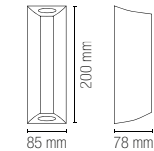

LED-W-RAY BRO
8031414870998
lumen 1100+390 lm

watt 14W
beam angle ↓ 50° + 50° ↑ + 120° →