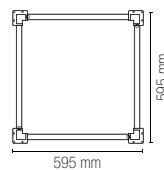

lumen

colour temp. CCT 5000 lm

watt	40W
beam angle	120°
pf	0.90
□	590 × 590 mm

LED-PANEL-60X60-EDG
8031414897650