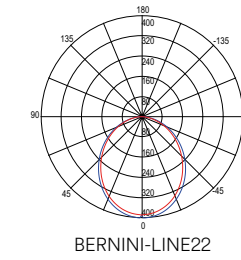

BERNINI-LINE22

Accessorio non incluso / Not included accessory