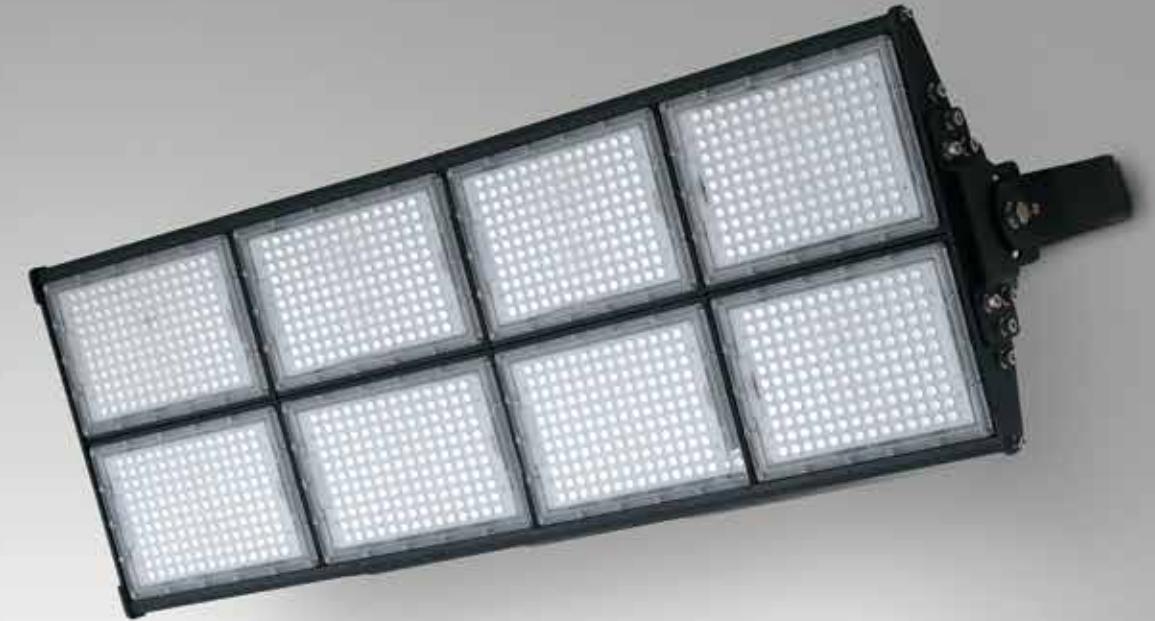

- Materiale**
alluminio
- Colore**
nero
- Temperatura colore**
5700K
- Driver**
incluso
- Durata e on/off**
50.000 h
>25.000 on/off
- Material**
aluminium
- Colour**
black
- Colour temperature**
5700K
- Driver**
included
- Life time and on/off**
50.000 h
>25.000 on/off