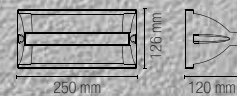

BOSTON

Applique in alluminio finitura antracite con diffusore opale in policarbonato.

Aluminum wall lamp anthracite finish with PC opal diffuser.

I-BOSTON-AP
8031440312240

colour

1 x E27 MAX 42W

ATLANTA

Applique in alluminio finitura antracite con diffusore opale in policarbonato.

Aluminum wall lamp anthracite finish with PC opal diffuser.

I-ATLANTA-AP
8031440312257

colour

1 x E27 MAX 42W

DENVER

Applique in alluminio finitura antracite con diffusore opale in policarbonato.

Aluminum wall lamp anthracite finish with PC opal diffuser.

I-DENVER-AP
8031440312264

colour

1 x E27 MAX 42W