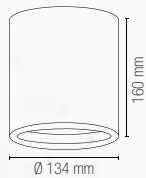

Lampadina non inclusa /
Light bulb not included

SPACE

Plafoniera in gesso verniciabile con ghiera orientabile.

LED ceiling lamp in paintable gypsum with adjustable ring.

I-SPACE-R1
8031434141214

1 x GU10 MAX 35W