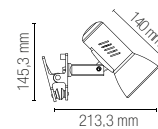

Lampadina non inclusa /
Light bulb not included

SPOT-CARRERA-1
8031431701183

1 x E27 MAX 40W

SPOT-CARRERA-C
8031431731180

1 x E27 MAX 40W

Cavo / Cable 150 cm

SPOT-CARRERA-2
8031431711182

2 x E27 MAX 40W