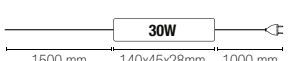

colour temp.	colour
LEDBAR-UNIX-150 ANG 8031414866373		
lumen	1950 lm	
watt	28,8W	
beam angle	120°