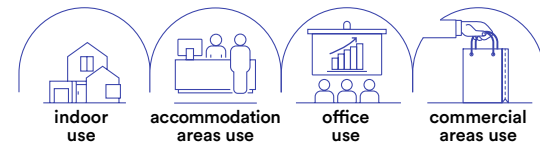

Material

aluminum
die cast body

Colour

white
black
chrome
gold
bronze

Colour temperature
3000K / 4000K

Driver

built-in

LED-OBOE-SC