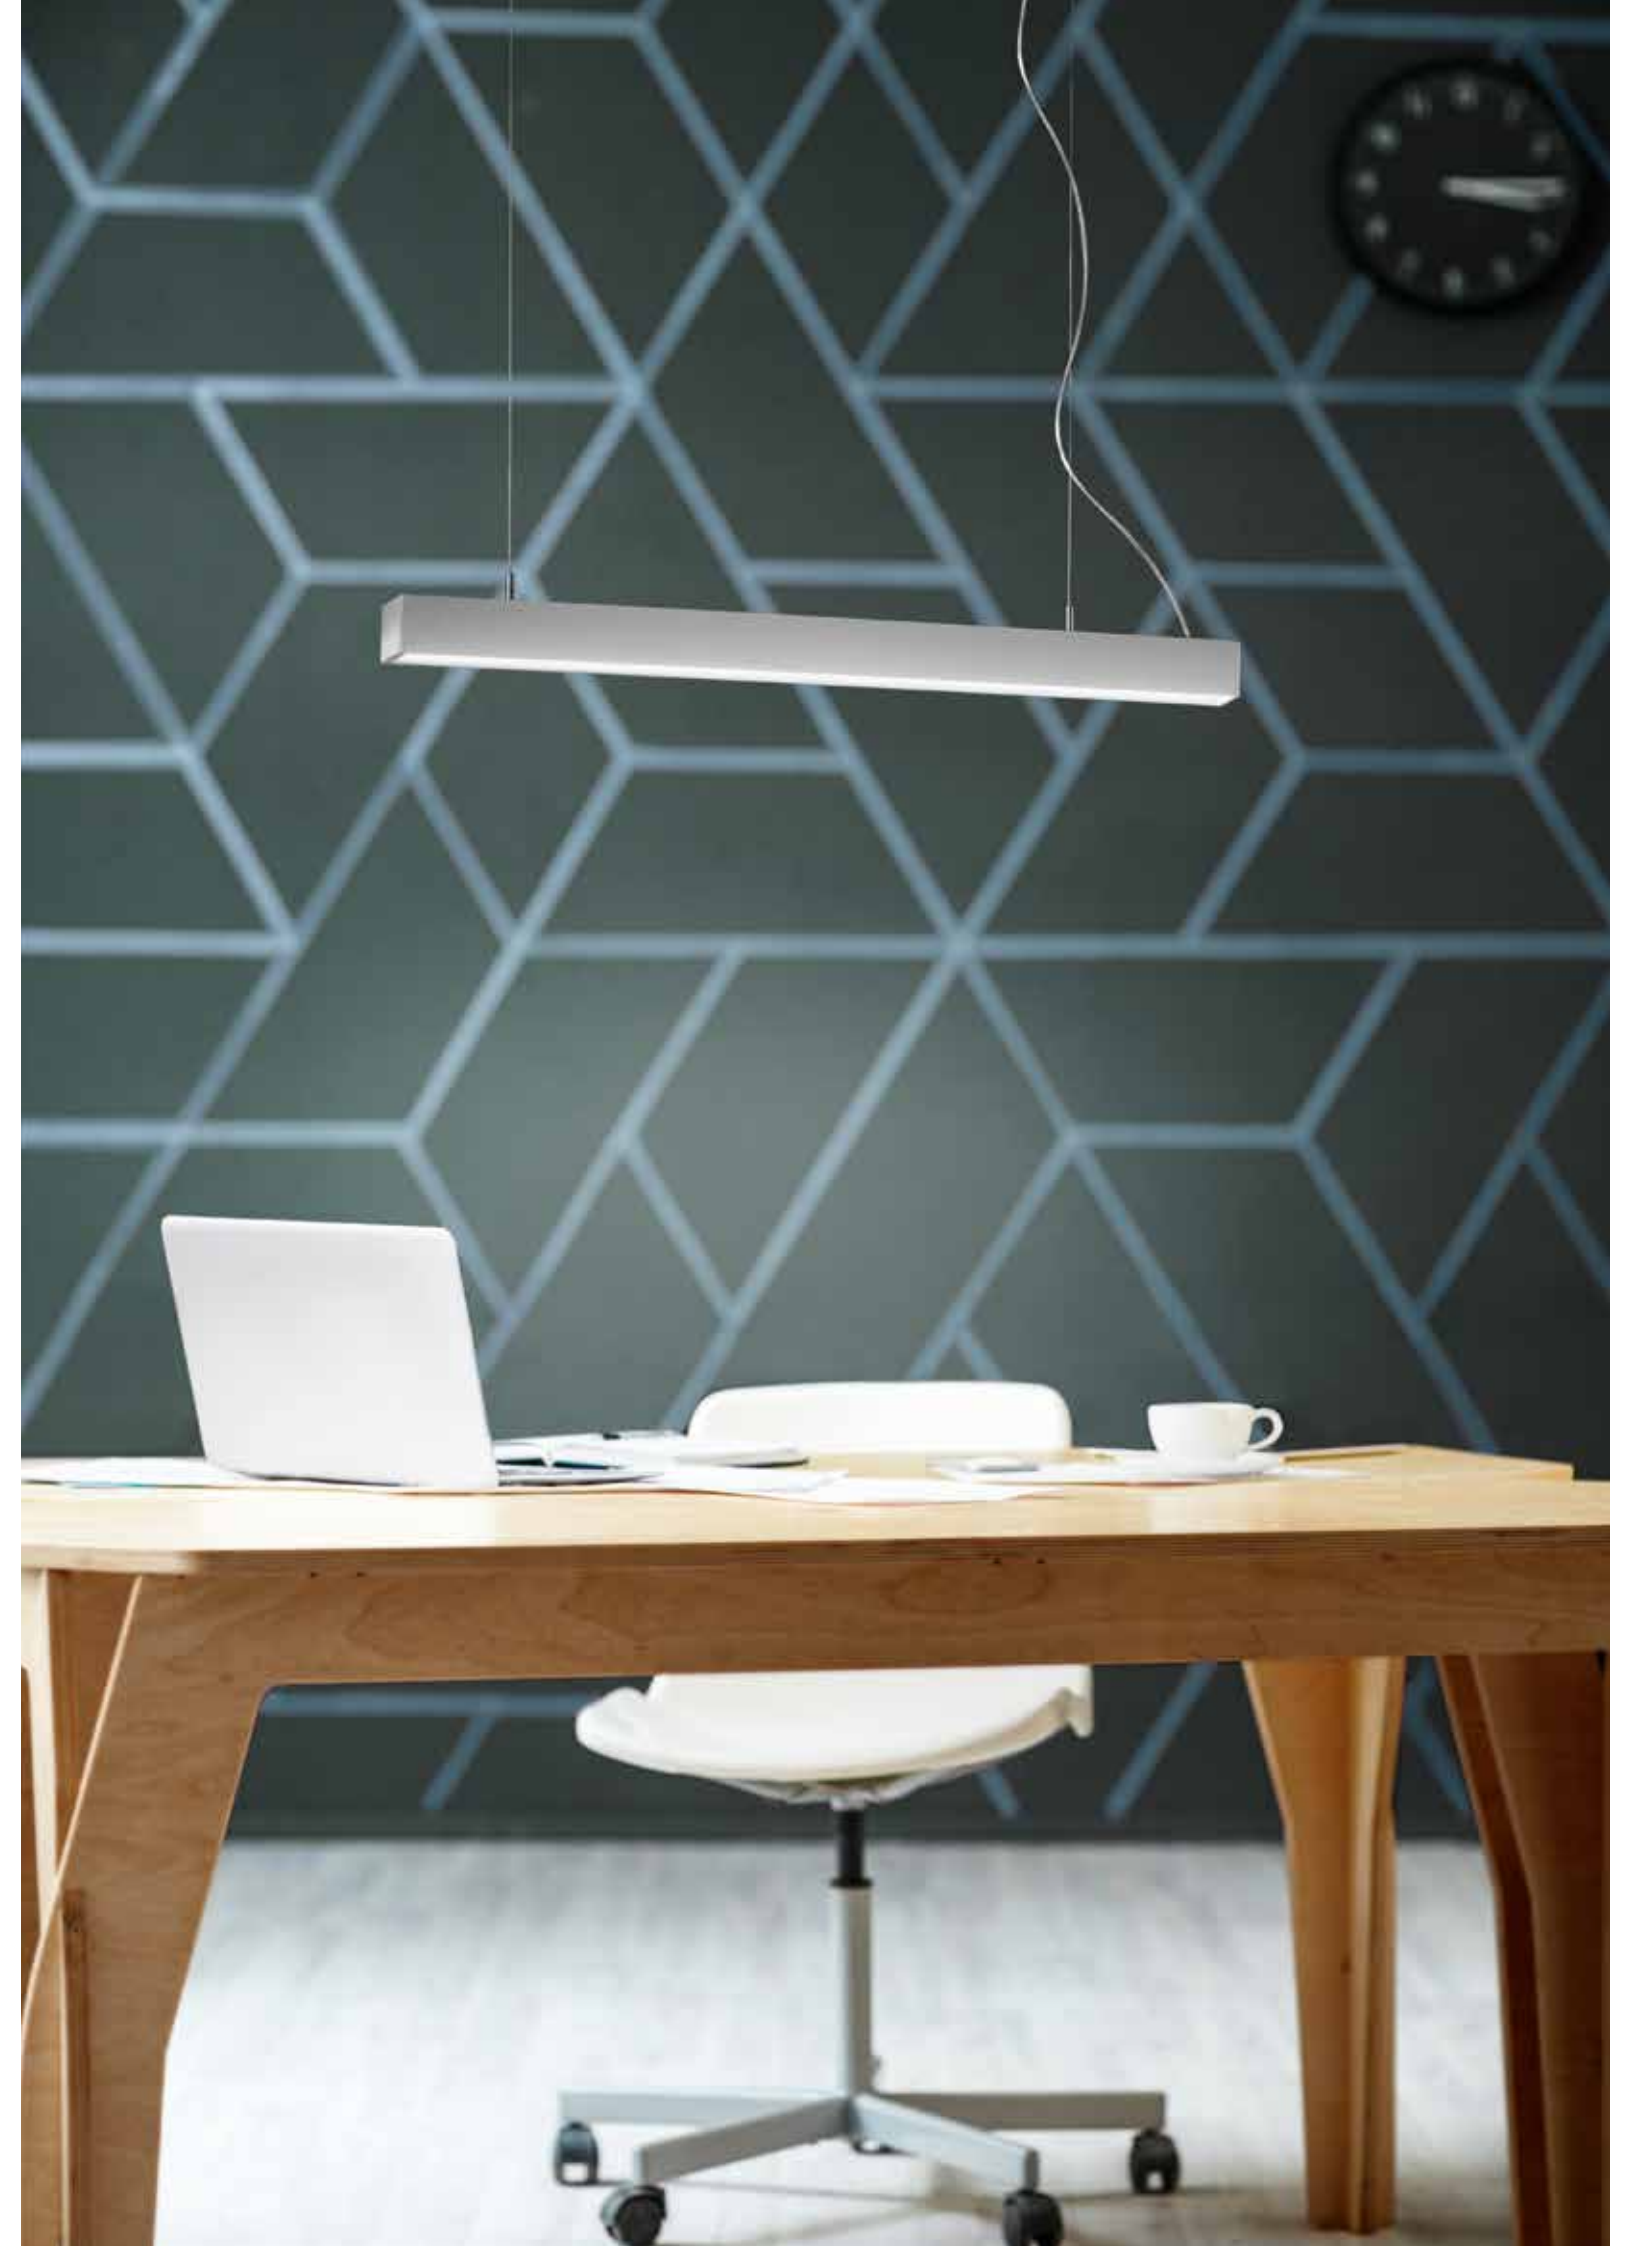

BUILD

Barra a LED in alluminio bianco o nero goffrato.
LED bar in aluminum finish embossed white or black.

Materiale
alluminio

Colore
bianco goffrato
nero goffrato

Temperatura colore
3000K / 4000K

Driver
incluso

Material
aluminum

Colour
embossed white
embossed black

Colour temperature
3000K / 4000K

Driver
included