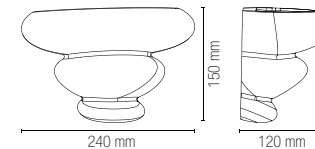

I-STONE-AP
8031414865291

1 x E14 MAX 13W