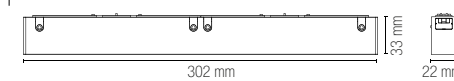

LINE

Lampada lineare a LED per sistema Davinci con struttura in alluminio pressofuso e finitura in nero gofrato. Disponibile in varie misure.

LED linear lamp for Davinci system with die-cast aluminum structure and embossed black finish. Available in various sizes.

technical information **LINE**

DAVINCI-LINE30C-UGR

8031414878321

lumen

colour temp.

1200 lm

colour

DAVINCI-LINE30M-UGR

8031414878338

lumen

colour temp.

1200 lm

watt

10W

beam angle

30°

DAVINCI-LINE30C

8031414878260

lumen

colour temp.

1150 lm

DAVINCI-LINE30M

8031414878277

lumen

colour temp.

1150 lm

watt

10W

beam angle

110°

DAVINCI-LINE60C

8031414878284

lumen

colour temp.

2300 lm

DAVINCI-LINE60M

8031414878291

lumen

colour temp.

2300 lm

watt

20W

beam angle

110°

DAVINCI-LINE90C

8031414878666

lumen

colour temp.

3450 lm

DAVINCI-LINE90M

8031414878635

lumen

colour temp.

3450 lm

watt

30W

beam angle

110°

DAVINCI-LINE120C

8031414878642

lumen

colour temp.

4600 lm

DAVINCI-LINE120M

8031414878611

lumen

colour temp.

4600 lm

watt

40W

beam angle

110°

Fotometria del prodotto / Photometric curve