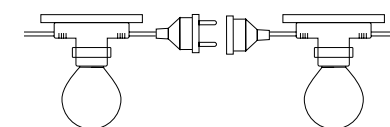

END-TO-END
easy connection / max 1000W