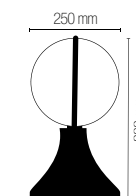

1 x E27 MAX 60W

colour | ●
LANT-ORBIT/P1
8031414862689