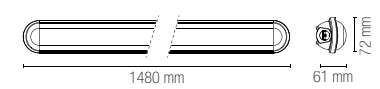

watt	55W
beam angle	120°
pf	0.90