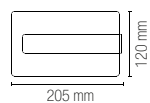

Colour temperature

3500K

Driver
included

	colour temp.	colour
LED-W-LAMBDA/4W 8031433001205 lumen		
	800 lm	

watt	6W
beam angle	↓ 90° + 90° ↑

ALCOR

Applique a LED in alluminio dalla forma sottile in bianco goffrato o silver goffrato.
LED wall lamp in aluminum with a thin shape in embossed white or embossed silver.