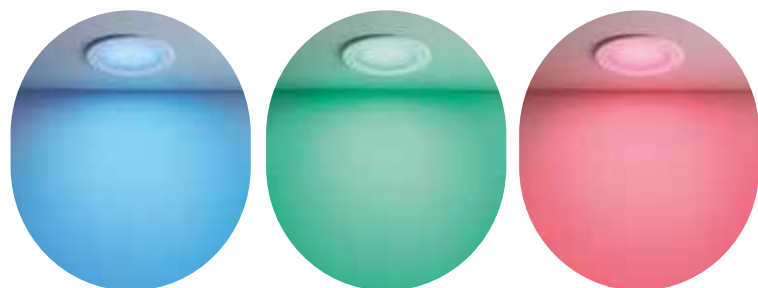

APP INTEC GOOD SOLUTION FOR YOUR SMART LIFE!

EASY
DOMOTICA

WI-FI
SMART INTEC

SMART INTEC
BLUETOOTH
SIG MESH

Sistemi di controllo per i nostri prodotti SMART / Control system easy installation

EASY DOMOTICA Con questo segmento tecnico intendiamo soddisfare al meglio la crescente esigenza di migliorare la qualità di vita domestica, e lavorativa attraverso l'utilizzo di dispositivi di illuminazione sempre più interconnessi fra loro tramite collegamenti sempre più semplificati dalle tecnologie wireless. I dispositivi di illuminazione diventano uno strumento estremamente personalizzato e modulabile che si fondono, anche in diversi momenti della giornata, con le evolute esigenze di illuminazione non più fine a se stessa ma adattata ai diversi umori sia di una utenza professionale che di una utenza domestica o ludica. Questa sezione raggruppa prodotti a bassa tensione che è possibile collegare con alimentatori a tensione costante in parallelo e si caratterizzano per la estrema flessibilità e modularità essendo essi compatibili con centraline di controllo in Radio Frequenza 2.4G, Infrarossi, Wifi o Bluetooth. Le centraline a loro volta prevedono interfacce wifi, bluetooth oppure possono essere controllate tramite wall pad o radiocomandi.

EASY DOMOTICA With this technical segment, we intend meet in the best way the growing need to improve the quality of home and working life through the use of lighting devices that are increasingly interconnected with each other through connections that are increasingly simplified by wireless technologies. The lighting devices become an extremely personalized and modular tool that merge, even at different times of the day, with the evolved lighting needs no longer as light source itself but light adapted to the different moods of both professional users, domestic users, playful users. This section groups low voltage products that can be connected with constant voltage power supply in parallel connection system and are characterized by extreme flexibility and modularity as they are compatible with 2.4G Radio Frequency, Infrared, Wifi or Bluetooth control units. The control units can be controlled by wifi, bluetooth devices or can be controlled via a wall pad or remote control.

È possibile controllare da remoto tutti gli apparecchi luminosi, con le APP INTEC e SMART LIFE / All luminaires can be remotely controlled with INTEC and SMART LIFE APPs.

Scarica l'app Smart Intec su / Download App Smart Intec on: