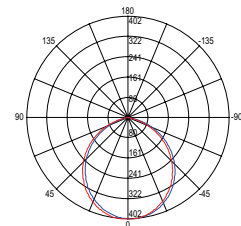

Fotometria del prodotto /
Photometric curve

LED-RIDER-R6