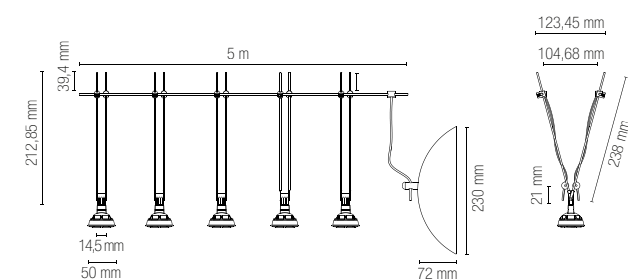

5 m cable included

Accessorio non incluso /
Accessory not included

I-WIRE-10M
8031414870387

Cavo 10 m / 10 m cable

Lampadina non inclusa /
Light bulb not included

BUILD

Barra a LED in alluminio bianco o nero goffrato.
LED bar in aluminum finish embossed white or black.