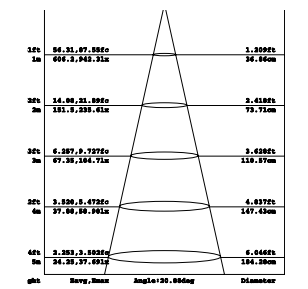

LED-TREVIS-R11
8031414869039
lumen

watt **9W**
beam angle **25°**

colour temp. | colour | recessed box