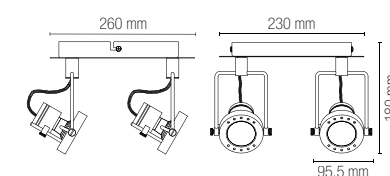

colour
SPOT-TECHNO-PL4 BCO 8031414864522	
SPOT-TECHNO-PL4 NER 8031414864546	
SPOT-TECHNO-PL4 8031423051104	
4 x GU10	5W LED