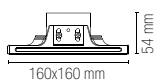

TUBEX

Incasso in gesso componibile da integrare nel cartongesso per dare omogeneità tra parete e corpo illuminante. Punto luce regolabile e orientabile con finitura in bianco o nero goffrato.
Recessed paintable gypsum downlight to be integrated into the plasterboard to give homogeneity between the ceiling and the lighting body. Adjustable light point with embossed black or white finish.

technical information **TUBEX**

INC-TUBEX-2C-BCO
8031414883752
lumen

colour temp.	colour
190 lm	

INC-TUBEX-2M-BCO
8031414883769
lumen

colour temp.	colour
190 lm	

INC-TUBEX-2C-NER
8031414883776
lumen

colour temp.	colour
190 lm	

INC-TUBEX-BASE
8031414883745

watt	2,5W
beam angle	30°
	165 x 165 mm

Modular system:
INC-TUBEX-BASE
+ INC-TUBEX-2

Staffa regolabile /
Adjustable bracket

Materiale
gesso e alluminio

Colore
bianco goffrato
nero goffrato

Temperatura colore
3000K / 4000K

Driver
incluso

Material
gypsum and aluminum

Colour
embossed white
embossed black

Colour temperature
3000K / 4000K

Driver
included