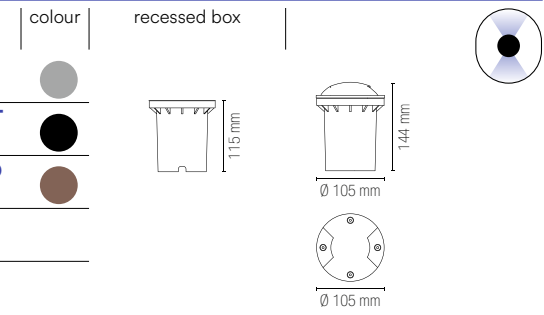

Lampadina non inclusa /
Light bulb not included