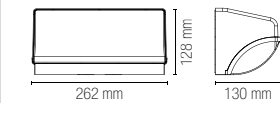

LED-BORDER-30M-ANT 8031414883561	colour temp.	☐	colour	☒
	lumen	3550 lm		
watt				30W
beam angle				120°