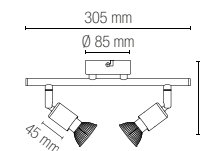

colour

SPOT-COOPER-3
8031440360937

3 x GU10 5W LED