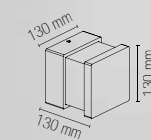

I-PERRET-AP
8031414871827

1 x E14 MAX 10W

- Connettore IP65 incluso / IP65 connector included
- Lampadina non inclusa / Light bulb not included