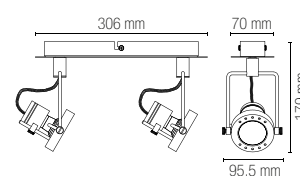

colour
SPOT-TECHNO-2 BCO 8031414864645	
SPOT-TECHNO-2 NER 8031414864669	
SPOT-TECHNO-2 8031422891107	
2 x GU10	5W LED