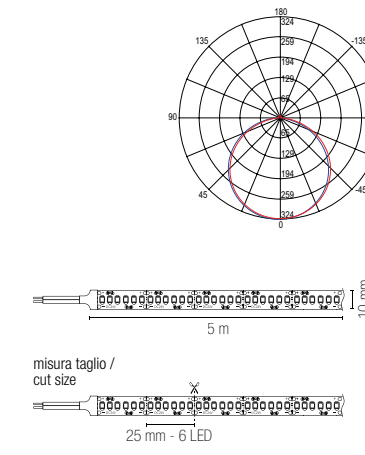

STRIP

Rotolo 5 metri strip led.
Roll 5 meters strip-led.

EASY DOMOTICA

Driver p. 837-846
Controller p. 848-851

Materiale
kapton
con silicone

Materiale
kapton
with silicone

Temperatura colore
6000K

Temperatura colore
6000K

Driver
DC24V
tensione costante
non incluso

Driver
DC24V
constant voltage
not included

Durata e on/off
50.000h
>25.000 on/off

Life time and on/off
50.000h
>25.000 on/off

STRIP24V-2835IP68-120F
8031414881772
lumen/m
total lumen

colour temp.
2258 lm
11290 lm

light source LED COB 120
watt/m 18W
led/m 120

Rotolo 5 metri strip led.
Roll 5 meters strip-led.

EASY DOMOTICA

Driver p. 837-846
Controller p. 848-851

Materiale
kapton
senza silicone

Materiale
kapton
without silicone

Temperatura colore
CCT

Temperatura colore
CCT

Driver
DC24V
tensione costante
non incluso

Driver
DC24V
constant voltage
not included

Durata e on/off
50.000h
>25.000 on/off

Life time and on/off
50.000h
>25.000 on/off

STRIP24V-2835-CCT
8031414875795
lumen/m
total lumen

colour temp.
2652 lm
13260 lm

light source SMD 2835
watt/m 24W
led/m 120

STRIP

Rotolo 5 metri strip led.
Roll 5 meters strip-led.

EASY DOMOTICA

Driver p. 837-846
Controller p. 848-851

Materiale
kapton
senza silicone

Materiale
kapton
without silicone

Temperatura colore
3000K / 4000K / 6000K

Temperatura colore
3000K / 4000K / 6000K

Driver
DC24V
tensione costante
non incluso

Driver
DC24V
constant voltage
not included

Durata e on/off
50.000h
>25.000 on/off

Life time and on/off
50.000h
>25.000 on/off

STRIP24V-2835-240C
8031414871018
lumen/m
total lumen

colour temp.
2706 lm
13530 lm

STRIP24V-2835-240M
8031414871025
lumen/m
total lumen

STRIP24V-2835-240F
8031414871001
lumen/m
total lumen

light source SMD 2835
watt/m 24W
led/m 240