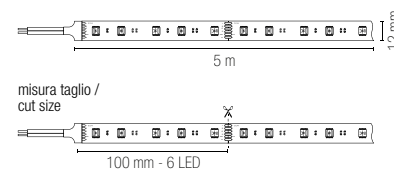

Life time and on/off

50.000h
>25.000 on/off