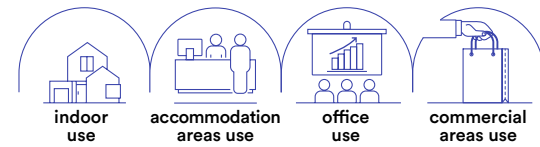

POLARIS

Faretto da incasso con struttura in alluminio e punto luce orientabile.
Recessed spotlight with aluminum structure and adjustable light point.

- Materiale**
alluminio
- Colore**
bianco gofrato
silver gofrato
- Temperatura colore**
4000K
- Driver**
incluso
- Durata e on/off**
25.000 h
>10.000 on/off
- Material**
aluminum
- Colour**
embossed white
embossed silver
- Colour temperature**
4000K
- Driver**
included