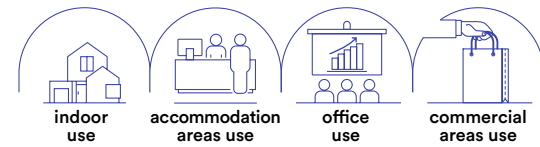

PANEL

Pannello LED a cornice luminosa.
LED panel with light frame.