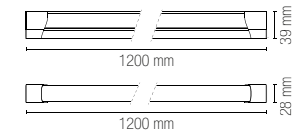

LEDBAR-T8-120

8031414875399

lumen 1700 lm
watt 18W
beam angle 120°