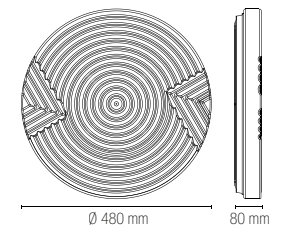

I-STREAM-PL50
8031414895007
lumen

colour temp.	colour
6000 lm	

watt 40W
beam angle 120°