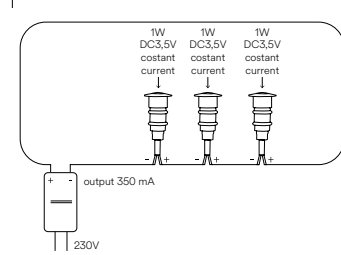

Driver p. 837-846

Accessori inclusi /
Included accessories

x1
Cavo 1 m /
1 m cable