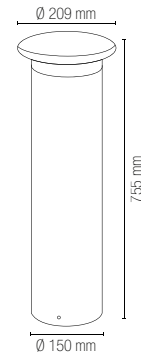

In.tec light **OUTDOOR** APPLIQUE SCOSPENSIONI E PALETTI CORRELATI / WALL SUSPENSION AND FLOOR LAMPS COMBINED