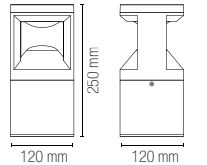

colour temp.	colour
LED-WAMI-P25-ANT 8031414890033		
lumen	1530 lm	
LED-WAMI-P25-BRO 8031414890064		
lumen	1530 lm	
watt	12W	
beam angle	120°