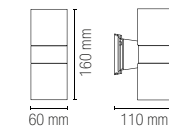

Lampadina non inclusa /
Light bulb not included

JUMP

Applique in alluminio bianco, silver o in acciaio inox.
Wall lamp aluminum white, silver finish or stainless steel.

technical information **JUMP**

	colour
I-JUMP-AP2 BCO 8031414862351	
I-JUMP-AP2 SIL 8031414862344	
I-JUMP-AP2 INOX 8031414862368	
2 x GU10 MAX 35W	