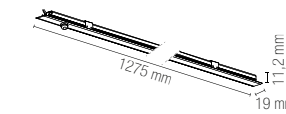

LEDBAR-LINE-127
8031414874279
lumen 710 lm
watt 13,5W
beam angle 120°
1265 × 16 x pr. 11 mm