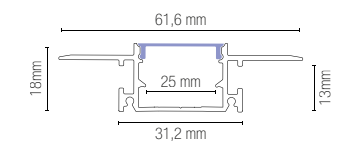

Profili in alluminio per fissaggio nel cartongesso.
Aluminum fixing profile in plasteboard.

I-PROFILO-GORIZIA-XL
8031414871094

Profilo 2 m a rapido fissaggio nel cartongesso, diffusore opale e tappi inclusi.

2 m quick fixing profile in plasteboard with opal diffuser and caps included.

colour

Accessori / Accessories

I-PROFILO-GORIZIA-XL-CAP
8031414890514

Kit 2 pz tappi di chiusura per profilo GORIZIA-XL.

2 pcs kit caps for GORIZIA-XL profile.

I-PROFILO-GORIZIA
8031414871124

Profilo 2 m a rapido fissaggio nel cartongesso, diffusore opale e tappi inclusi.

2 m quick fixing profile in plasteboard with opal diffuser and caps included.

colour

Accessori / Accessories

I-PROFILO-GORIZIA-CAP
8031414890484

Kit 2 pz tappi di chiusura per profilo GORIZIA.

2 pcs kit caps for GORIZIA profile.

I-PROFILO-GORIZIA-S
8031414876587

Profilo 2 m a rapido fissaggio nel cartongesso, diffusore opale e tappi inclusi.

2 m quick fixing profile in plasteboard with opal diffuser and caps included.

colour

Accessori / Accessories

I-PROFILO-GORIZIA-S-CAP
8031414890491

Kit 2 pz tappi di chiusura per profilo GORIZIA-S.

2 pcs kit caps for GORIZIA-S profile.

I-PROFILO-GORIZIA-S-NER
8031414876624

Profilo 2 m di colore nero opaco a rapido fissaggio nel cartongesso, diffusore nero traslucido e tappi inclusi.

2 m quick fixing profile in plasteboard matt black with translucent black diffuser and caps included.

colour

Accessori / Accessories

I-PROFILO-GORIZIA-S-NER-CAP
8031414890507

Kit 2 pz tappi di chiusura per profilo GORIZIA-S nero.

2 pcs kit caps for GORIZIA-S black profile.

I-PROFILO-EDGE
8031414897575

Profilo 2 m a rapido fissaggio nel cartongesso, diffusore opale e tappi inclusi.

2 m quick fixing profile in plasteboard with opal diffuser and caps included.