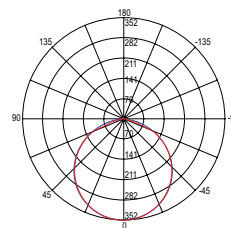

DC24V

costant voltage
not included

Life time and on/off

50.000h
>25.000 on/off

STRIP24V-3838-168RGB

8031414877898

light source SMD 3838
watt/m 24W
led/m 168

colour temp.