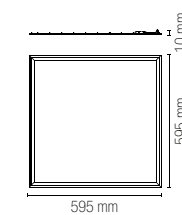

watt	40W
beam angle	110°
pf	0.90
	290 × 1190 mm

PANEL

Pannello a LED con struttura in alluminio e diffusore in acrilico bianco.
LED panel with aluminum structure and white acrylic diffuser.

technical information **PANEL**