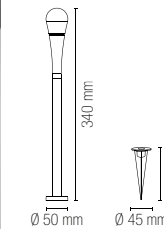

technical information **DROP**

I-DROP-P33-ANT
8031414883073

colour

1 x G9 LED

Lampadina consigliata /
Suggested light bulb

Lampadina non inclusa /
Light bulb not included

I-DROP-P53-ANT
8031414883080

colour