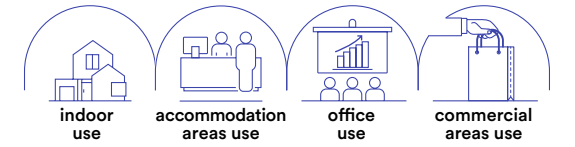

INC-SENSO-MINI
8031414892723

1 x MINI GU10 MAX 10W
80 x 80 mm