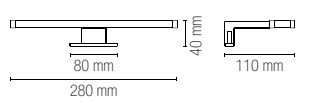

In.tec light APPLIQUE E PLAFONIERE / WALL LAMPS AND CEILING LAMPS