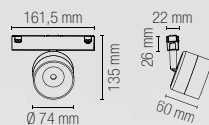

Da Vinci Project 48V
Sfere volventi / Rolling spheres

SHOT

Proiettore a binario con luce spot orientabile per sistema Davinci con struttura in alluminio pressofuso.
Track headlamp with adjustable spot light for Davinci system with die-cast aluminum structure.

Materiale
alluminio

Colore
nero goffrato

Temperatura colore
3000K / 4000K

Driver
DC 48V
non incluso

Material
aluminum

Colour
embossed black

Colour temperature
3000K / 4000K

Driver
DC 48V
not included

	colour temp.	colour
DAVINCI-SHOT-B-10C 8031414893911 lumen	980 lm	
DAVINCI-SHOT-B-10M 8031414893928 lumen	980 lm	
watt	10W	
beam angle	24°	

Da Vinci Project 48V
Sfere volventi / Rolling spheres

GOAL

Proiettore a binario con luce spot orientabile per sistema Davinci con struttura in alluminio pressofuso.
Track headlamp with adjustable spot light for Davinci system with die-cast aluminum structure.

Materiale
alluminio

Colore
nero goffrato

Temperatura colore
3000K / 4000K

Driver
DC 48V
non incluso

Material
aluminum

Colour
embossed black

Colour temperature
3000K / 4000K

Driver
DC 48V
not included

	colour temp.	colour
DAVINCI-GOAL-B-10C 8031414893935 lumen	980 lm	
DAVINCI-GOAL-B-10M 8031414893942 lumen	980 lm	
watt	10W	
beam angle	24°	

SISTEMA BINARI / TRACK LIGHTS
In.tec light