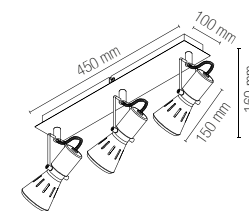

colour

SPOT-CADILLAC-PL4
8031438521258

4 x E14 MAX 40W