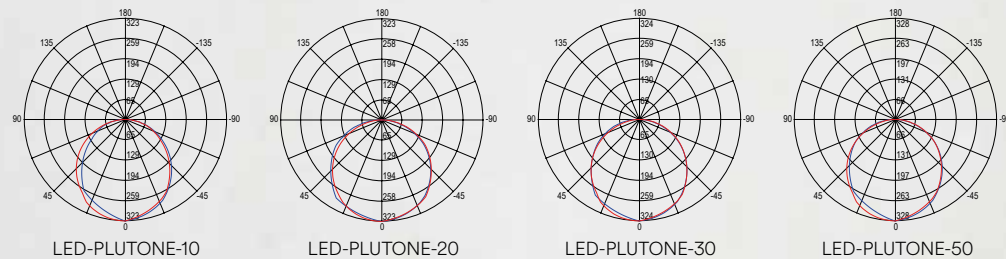

Fotometria del prodotto / Photometric curve

	colour temp.	colour
LED-PLUTONE-10 8031414875887		
lumen	800 lm	
watt	10W	
beam angle	120°	
pf	-