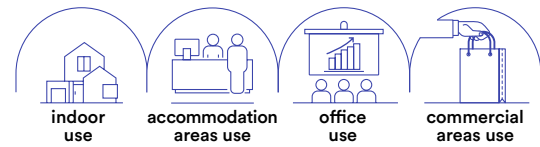

watt 30W
beam angle 120°
pf 0.90

590 × 590 mm

Fotometria del prodotto /
Photometric curve

LED-PANEL-60X60-24V

EASY DOMOTIC 24V
In.tec light

STRIP

Rotolo 5 metri strip led.
Roll 5 meters strip-led.

EASY DOMOTICA 24V