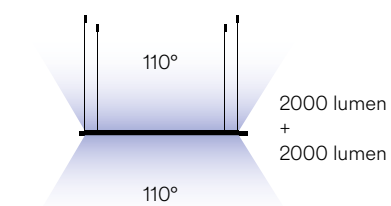

**Fotometria del prodotto /
Photometric curve**

LED-PANEL-60X60-BIS

LED-PANEL-30X120-BIS

**Accessorio incluso /
Included accessory**

Kit cavi acciaio ed elettrico 1,5 m /
steel hanging cable and electric cable 1,5 m