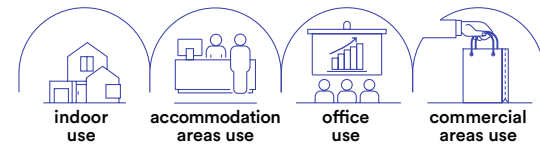

MIG

Plafoniera a LED anti-abbagliamento con struttura in alluminio.

Anti-glare LED ceiling lamp with aluminum structure.