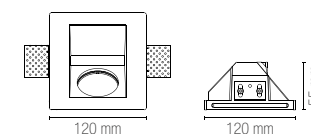

INC-GHOST-Q1
8031434261219
1 x GU10 MAX 35W
125 x 125 mm