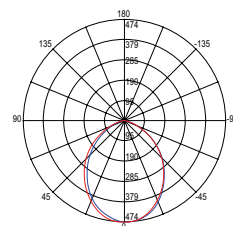

Fotometria del prodotto / Photometric curve

LED-STARGATE-100XP