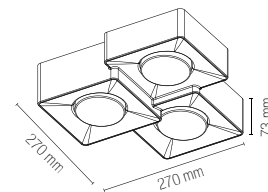

Lampadina non inclusa /
Light bulb not included

SPACE

Plafoniera in gesso verniciabile con ghiera orientabile.

LED ceiling lamp in paintable gypsum with adjustable ring.

I-SPACE-R1
8031434141214

1 x GU10 MAX 35W