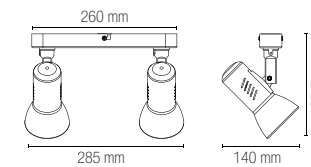

Lampadina non inclusa /
Light bulb not included

SPOT-CARRERA-1
8031431701183

1 x E27 MAX 40W

SPOT-CARRERA-C
8031431731180

1 x E27 MAX 40W

Cavo / Cable 150 cm

SPOT-CARRERA-2
8031431711182

2 x E27 MAX 40W