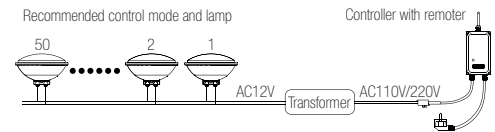

PAR56

Materiale
policarbonato

Temperatura colore
RGB full color + 5700K

Driver
AC 12V non incluso
DC 24V non incluso

Durata e on/off
50.000h
>25.000 on/off

Material
PC

Colour temperature
RGB full color + 5700K

Driver
AC 12V not included
DC 24V not included

Life time and on/off
50.000h
>25.000 on/off

Incastro LED a immersione per piscine.
Pool immersion LED down light.

LED-PAR56-24V-RGB

8031414879755

lumen

watt

driver

beam angle

1 m cable included

INC-POOL-PAR56

8031440359511

Struttura incasso per PAR 56
per piscine in cemento /
Recessed structure for
PAR56 for concrete swimming pool

1 m cable included

Ø 260 mm

LED-PAR56-BCO

8031440359504

lumen

watt

driver

beam angle

PELPS

Materiale
policarbonato

Temperatura colore
RGB full color + 5700K

Driver
AC 12V non incluso
DC 24V non incluso

Durata e on/off
50.000h
>25.000 on/off

Material
PC

Colour temperature
RGB full color + 5700K

Driver
AC 12V not included
DC 24V not included

Life time and on/off
50.000h
>25.000 on/off

**Lampada LED per piscine
con fissaggio a parete.**
Pool LED wall lamp.

LED-PELPS24V-RGB

8031414868872

lumen

watt

driver

beam angle

1 m cable included

LED-PELPS-RGB

8031414865406

lumen

watt

driver

beam angle

LED-PELPS-BCO

8031414865420

lumen

watt

driver

beam angle