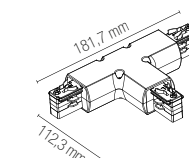

TRACK

Binari ed accessori.
Track rail and components.

LED-TRACK-T
8031440311571

Connettore bianco destro a T per binari guida entrata L N + cavo di terra per circuito trifase.

Right white T connector for L N input guide rails + ground cable for three-phase system.

LED-TRACK-T-L1
8031440358989

Connettore bianco sinistro a T per binari guida entrata L N + cavo di terra per circuito trifase.

Left white T connector for L N input guide rails + ground cable for three-phase system.

LED-TRACK-T-R1
8031440357449

Connettore bianco destro a T per binari guida entrata L N + cavo di terra per circuito trifase.

Right white T connector for L N input guide rails + ground cable for three-phase system.

LED-TRACK-T-R2
8031440357487

Connettore bianco a T per binari guida entrata L N + cavo di terra per circuito trifase.

White T connector for L N input guide rails + ground cable for three-phase circuit.

LED-TRACK-T NERO
8031440360388

Connettore nero destro a T per binari guida entrata L N + cavo di terra per circuito trifase.

Right black T connector for L N input guide rails + ground cable for three-phase system.

LED-TRACK-T-L1 NERO
8031440358996

Connettore nero sinistro a T per binari guida entrata L N + cavo di terra per circuito trifase.

Left black T connector for L N input guide rails + ground cable for three-phase system.

LED-TRACK-T-R1 NERO
8031440357456

Connettore nero destro a T per binari guida entrata L N + cavo di terra per circuito trifase.

Right black T connector for L N input guide rails + ground cable for three-phase system.

LED-TRACK-T-R2 NERO
8031440357661

Connettore nero a T per binari guida entrata L N + cavo di terra per circuito trifase.

Black T connector for L N input guide rails + ground cable for three-phase circuit.