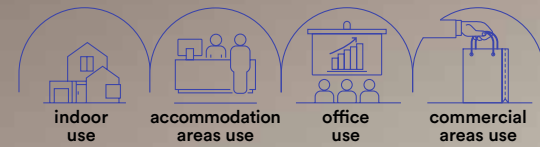

Lampadina non inclusa /
Light bulb not included

I-LIVIGNO-AP ORO
8031414867578

colour

2 x G9 MAX 25W

Lampadina non inclusa /
Light bulb not included

ALMA

Applique a parete in gesso bianco verniciabile, in foglia oro o foglia argento.
Wall lamp in white paintable gypsum, in gold or silver leaf.