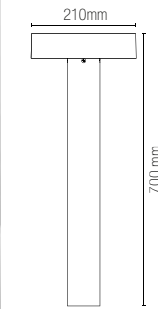

technical information **UNDERWOOD**

	colour
I-UNDERWOOD-P70-ANT 8031414883059	●
I-UNDERWOOD-P70-BRO 8031414883066	●
4 x G9 LED	10W

Lampadina non inclusa /
Light bulb not included

In.tec light **OUTDOOR** APPLIQUE SCSPENSIONI E PALETTI CORRELATI / WALL SUSPENSION AND FLOOR LAMPS COMBINED