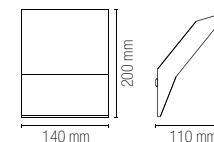

Lampadina non inclusa /
Light bulb not included