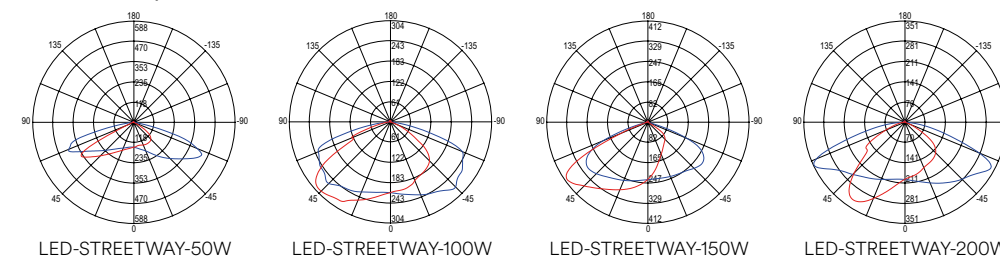

Fotometria del prodotto / Photometric curve

Doppio sistema di montaggio. Per palo Ø 60 mm / Double mounting system. Fit for Ø 60 mm pole