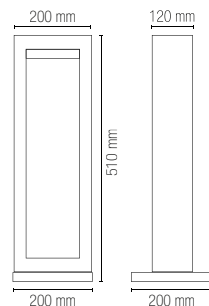

I-MASAI-P1
8031414868100

1 x R7S MAX 7W