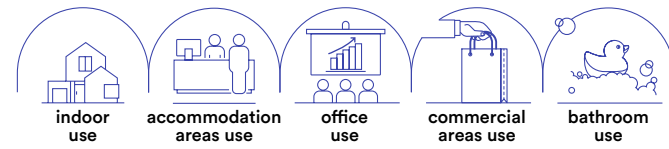

MOON

Plafoniera a LED in acrilico PMMA effetto cielo stellato.
Ceiling LED acrylic PMMA starry sky effect.

technical information **MOON**

- **Materiale**
  acrilico PMMA
- **Colore**
  bianco
  effetto cielo stellato
- **Driver**
  integrato
- **Material**
  PMMA acrylic
- **Colour**
  white
  with starry sky effect
- **Driver**
  built-in driver