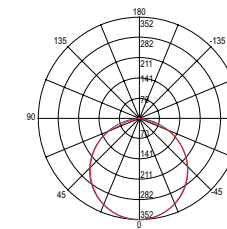

STRIP

Rotolo 5 metri strip led.
Roll 5 meters strip-led.

EASY DOMOTICA

Driver p. 837-846
Controller p. 848-851

Materiale
kapton con rivestimento in silicone

Materiale
kapton with silicone cover

Temperatura colore
3000K / 4000K / 6000K

Temperatura colore
3000K / 4000K / 6000K

Driver
DC24V
tensione costante non incluso

Driver
DC24V
costant voltage not included

Durata e on/off
50.000h
>25.000 on/off

Life time and on/off
50.000h
>25.000 on/off

STRIP24V-5050IP67-60C

8031414876143
lumen/m
total lumen

colour temp.

1390 lm
6950 lm

STRIP24V-5050IP67-60M

8031414876150
lumen/m
total lumen

1430 lm
7150 lm

STRIP24V-5050IP67-60F

8031414876174
lumen/m
total lumen

1314 lm
6570 lm

light source SMD 5050
watt/m 14,4W
led/m 60

STRIP

Rotolo 5 metri strip led.
Roll 5 meters strip-led.

EASY DOMOTICA

Driver p. 837-846
Controller p. 848-851

Materiale
kapton senza silicone

Materiale
kapton without silicone

Temperatura colore
RGB

Driver
DC24V
tensione costante non incluso

Durata e on/off
50.000h
>25.000 on/off

Temperatura colore
RGB

Driver
DC24V
costant voltage not included

Life time and on/off
50.000h
>25.000 on/off

STRIP24V-5050-RGB

8031414871360
light source SMD 5050
watt/m 14,4W
led/m 60

colour temp.

RGB

Rotolo 15 metri strip led.
Roll 15 meters strip-led.

EASY DOMOTICA

Driver p. 837-846
Controller p. 848-851

Materiale
kapton senza silicone

Materiale
kapton without silicone

Temperatura colore
RGB

Driver
DC24V
tensione costante non incluso

Durata e on/off
25.000h
>15.000 on/off

Temperatura colore
RGB

Driver
DC24V
costant voltage not included

Life time and on/off
25.000h
>15.000 on/off

STRIPLED-CC15-RGB

8031414864560
light source SMD 5050
watt/m 10W
led/m 60

colour temp.

RGB

Rotolo 5 metri strip led.
Roll 5 meters strip-led.