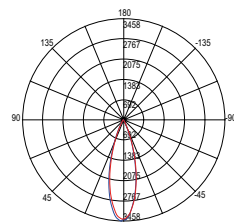

BERNINI-FANS-15