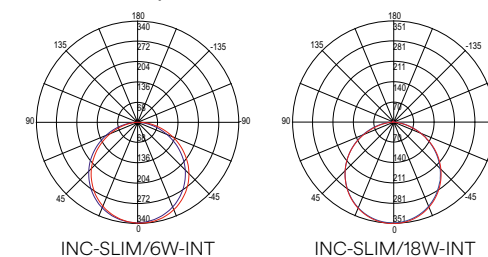

Fotometria del prodotto / Photometric curve