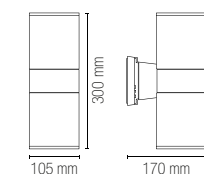

colour
I-JUMP-AP2-E27 SIL 8031414865390	
2XE27 MAX 60W