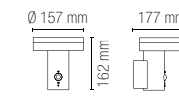

LED-ENYA-AP
8031414883844
lumen

colour temp. | colour
600 lm

watt 5W
beam angle 120°