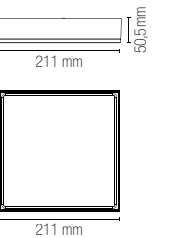

LED-KLIO-R11C 8031414875719	colour temp.	colour
lumen	2000 lm	
LED-KLIO-R11 8031440358675		
lumen	2000 lm	
LED-KLIO-R11 NER 8031414868032		
lumen	2000 lm	
watt		16W
beam angle		120°
pf		-

LED-KLIO-R17C 8031414875726	colour temp.	colour
lumen	3000 lm	
LED-KLIO-R17 8031440363587		
lumen	3000 lm	
LED-KLIO-R17 NER 8031414868049		
lumen	3000 lm	
watt		22W
beam angle		120°
pf		-

LED-KLIO-R21C 8031414875733	colour temp.	colour
lumen	4600 lm	
LED-KLIO-R21 8031440363594		
lumen	4600 lm	
LED-KLIO-R21 NER 8031414868056		
lumen	4600 lm	
watt		36W
beam angle		120°
pf		0.90

LED-KLIO-R40C 8031414875740	colour temp.	colour
lumen	7800 lm	
LED-KLIO-R40 8031414868087		
lumen	7800 lm	
LED-KLIO-R40 NER 8031414868094		
lumen	7800 lm	
watt		64,8W
beam angle		120°
pf		0.90

LED-KLIO-Q11C 8031414875672	colour temp.	colour
lumen	2000 lm	
LED-KLIO-Q11 8031440363563		
lumen	2000 lm	
LED-KLIO-Q11 NER 8031414868001		
lumen	2000 lm	
watt		16W
beam angle		120°
pf		-

LED-KLIO-Q17C 8031414875689	colour temp.	colour
lumen	3000 lm	
LED-KLIO-Q17 8031440363570		
lumen	3000 lm	
LED-KLIO-Q17 NER 8031414868018		
lumen	3000 lm	
watt		22W
beam angle		120°
pf		-

LED-KLIO-Q21C 8031414875696	colour temp.	colour
lumen	4600 lm	
LED-KLIO-Q21 8031440363549		
lumen	4600 lm	
LED-KLIO-Q21 NER 8031414868025		
lumen	4600 lm	
watt		36W
beam angle		120°
pf		0.90

LED-KLIO-Q40C 8031414875702	colour temp.	colour
lumen	7800 lm	
LED-KLIO-Q40 8031414868070		
lumen	7800 lm	
LED-KLIO-Q40 NER 8031414868063		
lumen	7800 lm	
watt		64,8W
beam angle		120°
pf		0.90

Fotometria del prodotto / Photometric curve