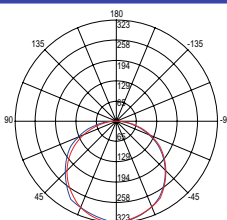

watt 20W
beam angle 120°