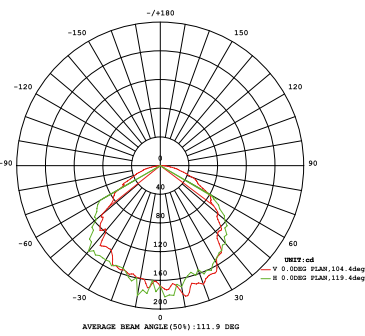

PAR56

Materiale
policarbonato

Temperatura colore
RGB full color + 5700K

Driver
AC 12V non incluso
DC 24V non incluso

Durata e on/off
50.000h
>25.000 on/off

Material
PC

Colour temperature
RGB full color + 5700K

Driver
AC 12V not included
DC 24V not included

Life time and on/off
50.000h
>25.000 on/off

Incastro LED a immersione per piscine.
Pool immersion LED down light.

LED-PAR56-24V-RGB

8031414879755

lumen

watt

driver

beam angle

1 m cable included

INC-POOL-PAR56

8031440359511

Struttura incasso per PAR 56
per piscine in cemento /
Recessed structure for
PAR56 for concrete swimming pool

1 m cable included

Ø 260 mm

LED-PAR56-BCO

8031440359504

lumen

watt

driver

beam angle

PELPS

Materiale
policarbonato

Temperatura colore
RGB full color + 5700K

Driver
AC 12V non incluso
DC 24V non incluso

Durata e on/off
50.000h
>25.000 on/off

Material
PC

Colour temperature
RGB full color + 5700K

Driver
AC 12V not included
DC 24V not included

Life time and on/off
50.000h
>25.000 on/off

**Lampada LED per piscine
con fissaggio a parete.**
Pool LED wall lamp.

LED-PELPS24V-RGB

8031414868872

lumen

watt

driver

beam angle

1 m cable included

LED-PELPS-RGB

8031414865406

lumen

watt

driver

beam angle

LED-PELPS-BCO

8031414865420

lumen

watt

driver

beam angle