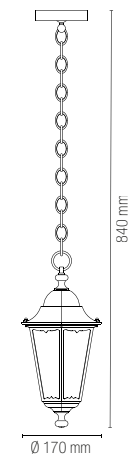

MILANO

Lanterne in alluminio pressofuso con diffusore in vetro trasparente.
Die-cast aluminum lantern with clear glass diffuser.

technical information **MILANO**

	colour		colour
LANT-MILANO/APIA BCO 8031436931240	●	LANT-MILANO/APIB BCO 8031436911242	●
LANT-MILANO/APIA 8031436921241	●	LANT-MILANO/APIB 8031436901243	●
1 x E27 MAX 60W		1 x E27 MAX 60W	

	colour		colour		colour		colour
LANT-MILANO/S1 BCO 8031436851234	●	LANT-MILANO/L1 BCO 8031436891247	●	LANT-MILANO/P1 BCO 8031436871232	●	LANT-MILANO-HEAD23 8031414878529	●
LANT-MILANO/S1 8031436841235	●	LANT-MILANO/L1 8031436881248	●	LANT-MILANO/P1 8031436971246	●		
1 x E27 MAX 60W		1 x E27 MAX 60W		1 x E27 MAX 60W		1 x E27 MAX 60W