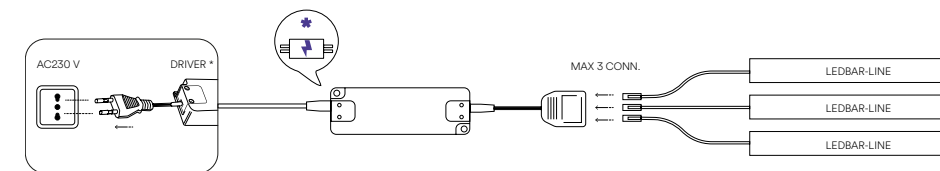

LINE

Barra incasso sottopensile con struttura in alluminio e sensore di movimento.

Built-in bar under wall unit with aluminum structure and motion sensor

indoor use

accommodation areas use

Materiale
struttura in alluminio,
diffusore in PC
riflettente

Colore
bianco

Temperatura colore
4000K

Interruttore
sensore di movimento

Driver
non incluso DC12V

Material
aluminum body
with PC
reflective diffuser

Colour
white

Colour temperature
4000K

Swich
motion sensor

Driver
not included DC12V

technical information **LINE**

LEDBAR-LINE-91
8031414874286
lumen 500 lm
watt 9,5W
beam angle 120°
905 × 16 x pr. 11 mm

colour temp. colour

LEDBAR-LINE-127
8031414874279
lumen 710 lm
watt 13,5W
beam angle 120°
1265 × 16 x pr. 11 mm

LEDBAR-LINE-199
8031414874309
lumen 1030 lm
watt 19,5W
beam angle 120°
1985 × 16 x pr. 11 mm

LEDBAR-LINE-223
8031414874293
lumen 1120 lm
watt 21W
beam angle 120°
2225 × 16 x pr. 11 mm

LED-DRIVER-LINE-33
8031414874262
Driver 33W 200-240V Dc12v 2.75A
Cavo 1m 2x0.75 mm con spina /
Driver 33W 200-240V Dc12v 2.75A
Cable 1m 2x0.75 mm with plug
140 × 47 × 25 mm
Driver con connettore multientrata max 3 barre MAX 33W /
Driver with multi connector max 3 bar MAX 33W

LED-DRIVER-LINE-54
8031414874255
Driver 54W 200-240V Dc12v 4.5A
Cavo 1m 2x0.75mm con spina /
Driver 54W 200-240V Dc12v 4.5A
Cable 1m 2x0.75mm with plug
152 × 59 × 32 mm
Driver con connettore multientrata max 3 barre MAX 54W /
Driver with multi connector max 3 bar MAX 54W

Accessori inclusi /
Included accessories

Sensore di movimento
regolabile /
Adjustable
motion sensor

staffe /
brackets