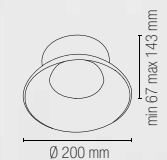

LED-W-OMNIA/15W

8031440351423
lumen

colour temp.	colour
1300 lm	

watt 15W
beam angle 107°