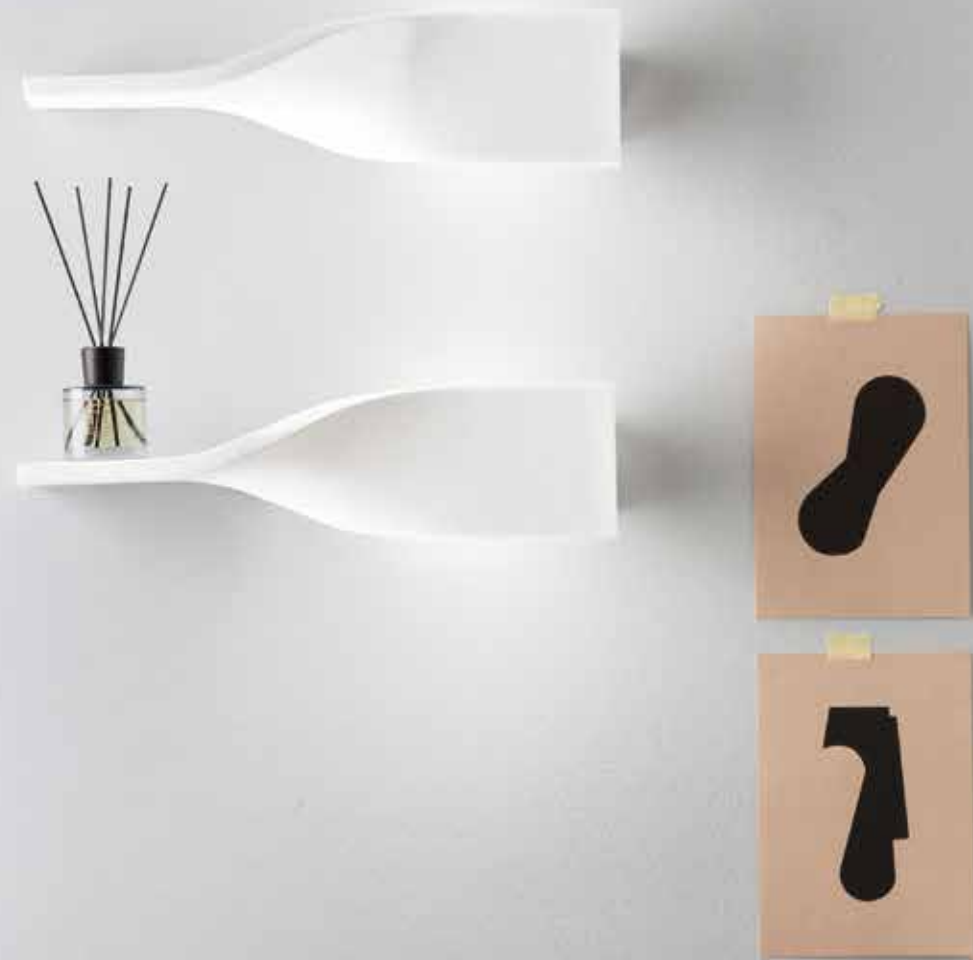

PIROETTE

Applique a parete in gesso verniciabile.
Wall lamp in paintable gypsum.