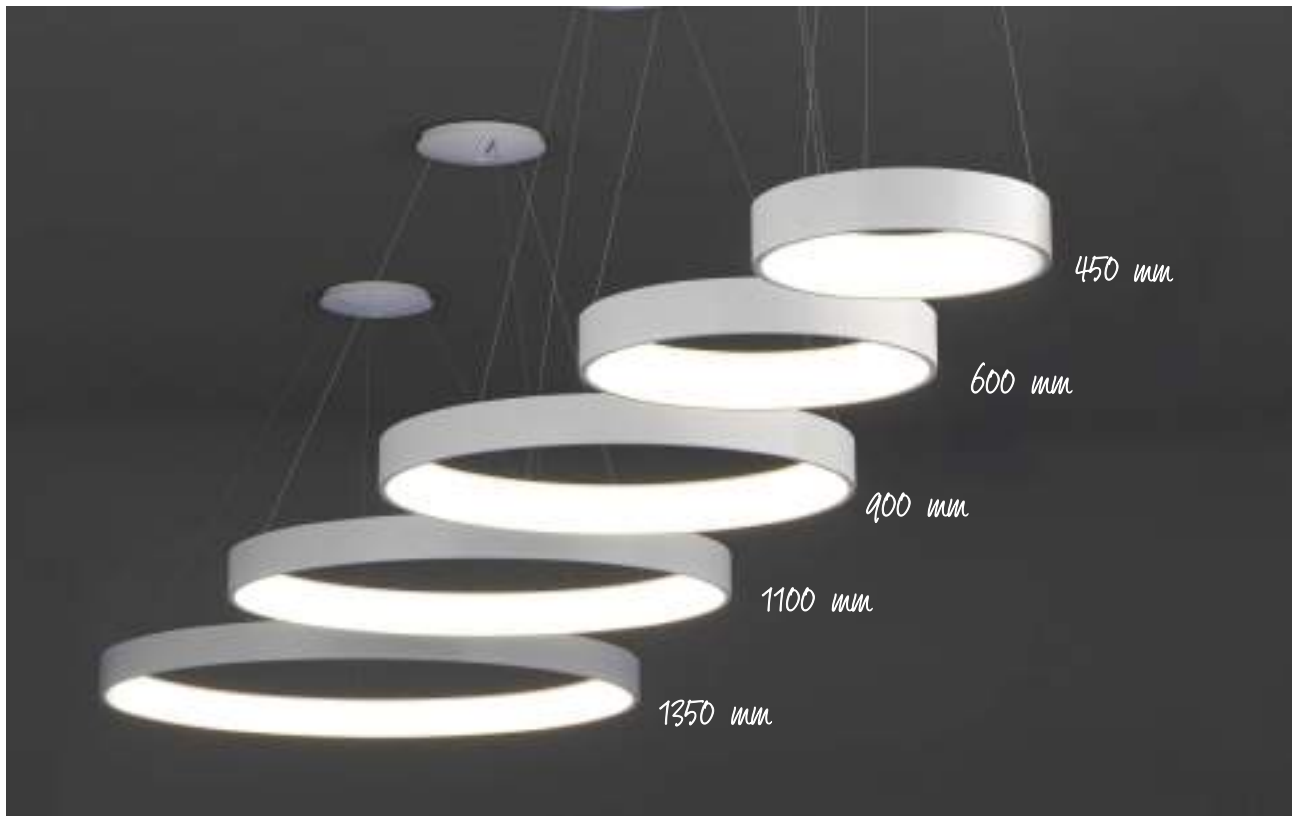

DILGA

DILGA pendant

CRI>80

IP20

IK06

Metal/Acrylic
Metal/Acrílico

	FINISH	WATT	LUM	K	ON-OFF	TRIAC (*)	DALI/PUSH	NEW CASAMBI (**)	SIZE
450mm	○	27W	2100	3000	C345010B	C345010BDT	C345010BDP	C345010BCA	
	●				C345010N	C345010NDT	C345010NDP	C345010NCA	
600mm	○	48W	3730	3000	C345020B	C345020BDT	C345020BDP	C345020BCA	
	●				C345020N	C345020NDT	C345020NDP	C345020NCA	
900mm	○	126W	9800	3000	C345040B	C345040BDT	C345040BDP	C345040BCA	
	●				C345040N	C345040NDT	C345040NDP	C345040NCA	
1100mm	○	144W	11200	3000	C345050B	C345050BDT	C345050BDP	C345050BCA	
	●				C345050N	C345050NDT	C345050NDP	C345050NCA	
1350mm	○	168W	13100	3000	C345060B	C345060BDT	C345060BDP	C345060BCA	
	●				C345060N	C345060NDT	C345060NDP	C345060NCA	

○ Textured White/Opal - Blanco Texturado/Opal ● Textured Black/Opal - Negro Texturado/Opal

* To be used exclusively with LED dimming system and only one unit per system / Uso exclusivo para reguladores LED y máximo una unidad por regulador.

** Products on demand - Casambi accessories see pag. 384 / Productos bajo pedido - Accesorios Casambi ver pag. 384