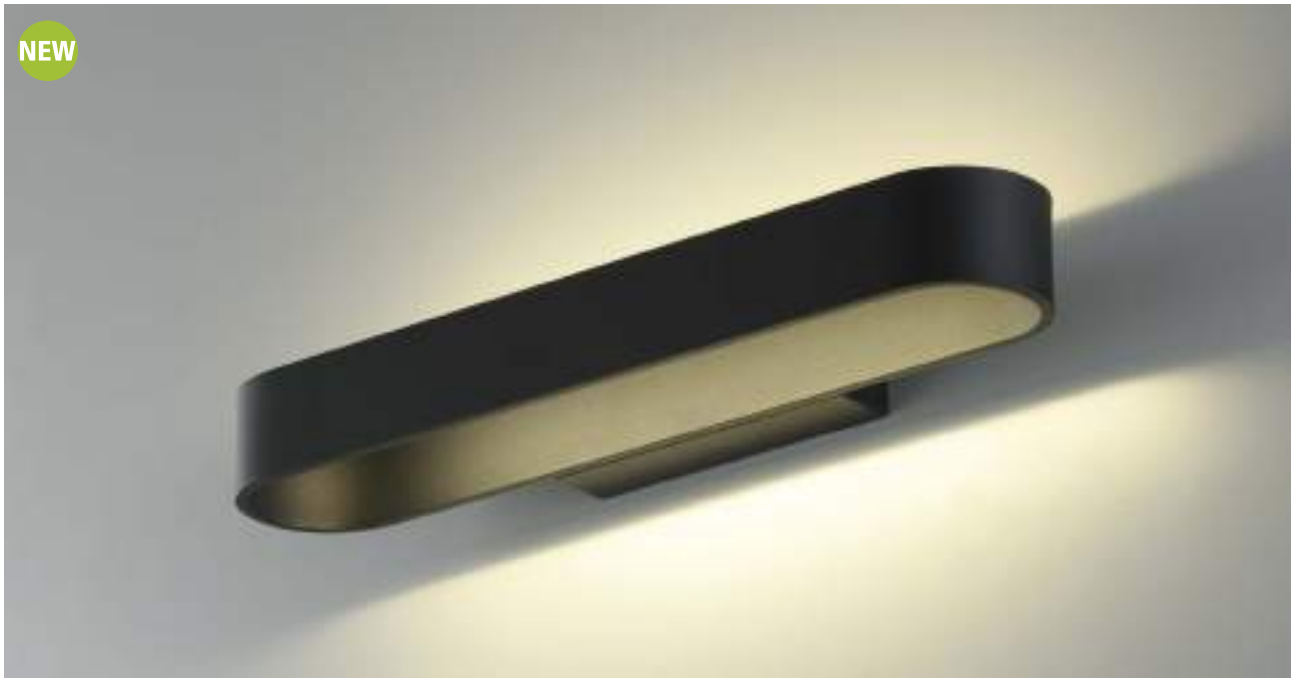

GALA

CRI>80

IP20

IK05

Metal/Acrylic
Metal/Acrílico

FINISH	WATT	LUM	K	ON-OFF	TRIAC	DALI/PUSH	SIZE
○	21W	2200	2700	A318919B	*	-	
○				A318910B	*	-	
●	21W	2200	3000	A318910N	*	-	

○ Textured White - Blanco Texturado   ● Textured Black - Negro Texturado

* Minimum qty required 10 units - Cantidad mínima requerida 10 uds.