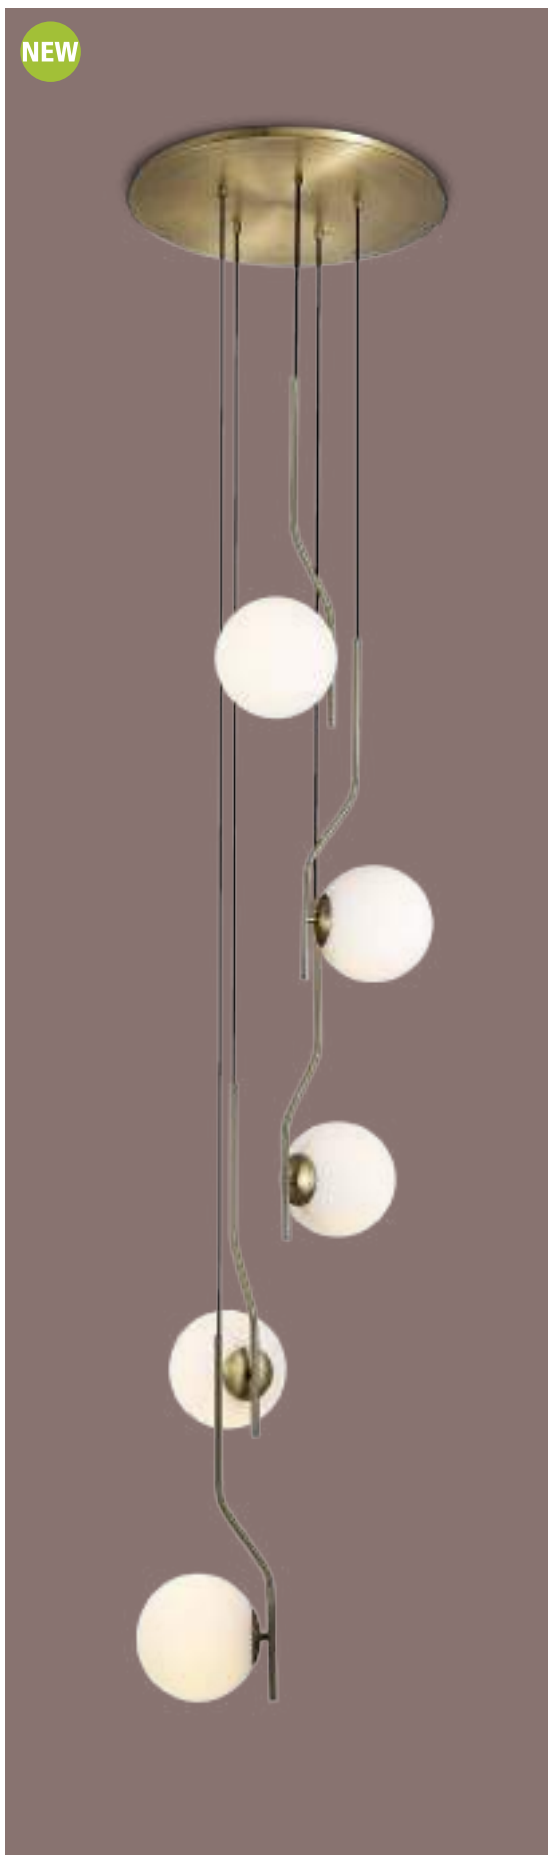

NEW

Collections

Colecciones