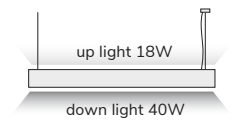

TANGO PENDANT

CRI>80	⊕	IP20	IK06	36°			incl	Aluminium Aluminio

FINISH	WATT	LUM	K	ON-OFF	TRIAC	DALI/PUSH	SIZE
●	40W + 18W	3320 + 1883	3000	C376820N	-	-	

● Textured Black - Negro Texturado

Technical Lighting

Iluminación Técnica