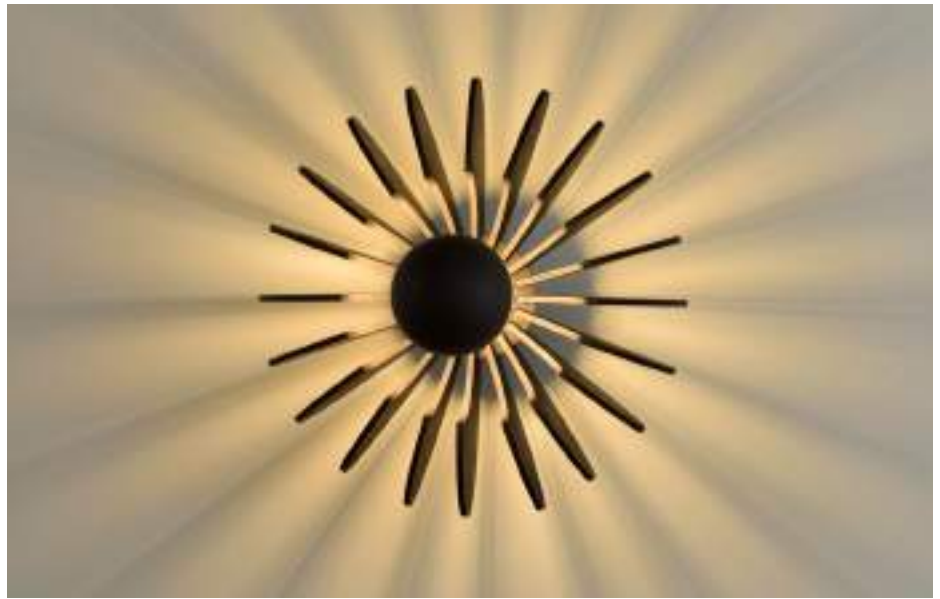

ROSA DEL DESIERTO

ROSA DEL DESIERTO

IK03

Wood/Metal
Madera/Metal

	FINISH	LAMP	IP		ON-OFF	SIZE
Wall 450 mm	●	1xE27 LED	IP20		A3912245N	
Wall 600 mm	●	1xE27 LED	IP20		A3912260N	
Pendant 350 mm	●	1xE27 LED	IP20		C3912135N	
Pendant 450 mm	●	1xE27 LED	IP20		C3912145N	
Pendant 600 mm	●	1xE27 LED	IP20		C3912160N	

● Black - Negro

Collections

Colecciones