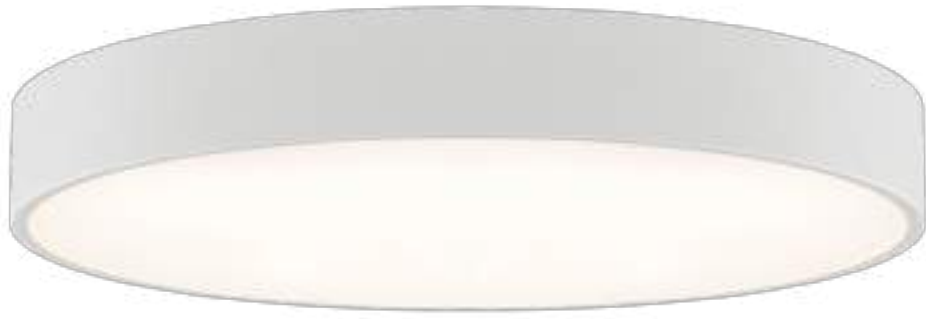

ISIA

STANDARD

Ø400

Ø600

Ø800

Ø1000

PRO NEW

Ø400

Ø600

Ø800

Ø1000

TUNABLE WHITE

Ø400

Ø600

Ø800

Ø1000

RECESSED

Ø400

Ø600

ISIA AIR CLEANER pag. 402-403

Ø600