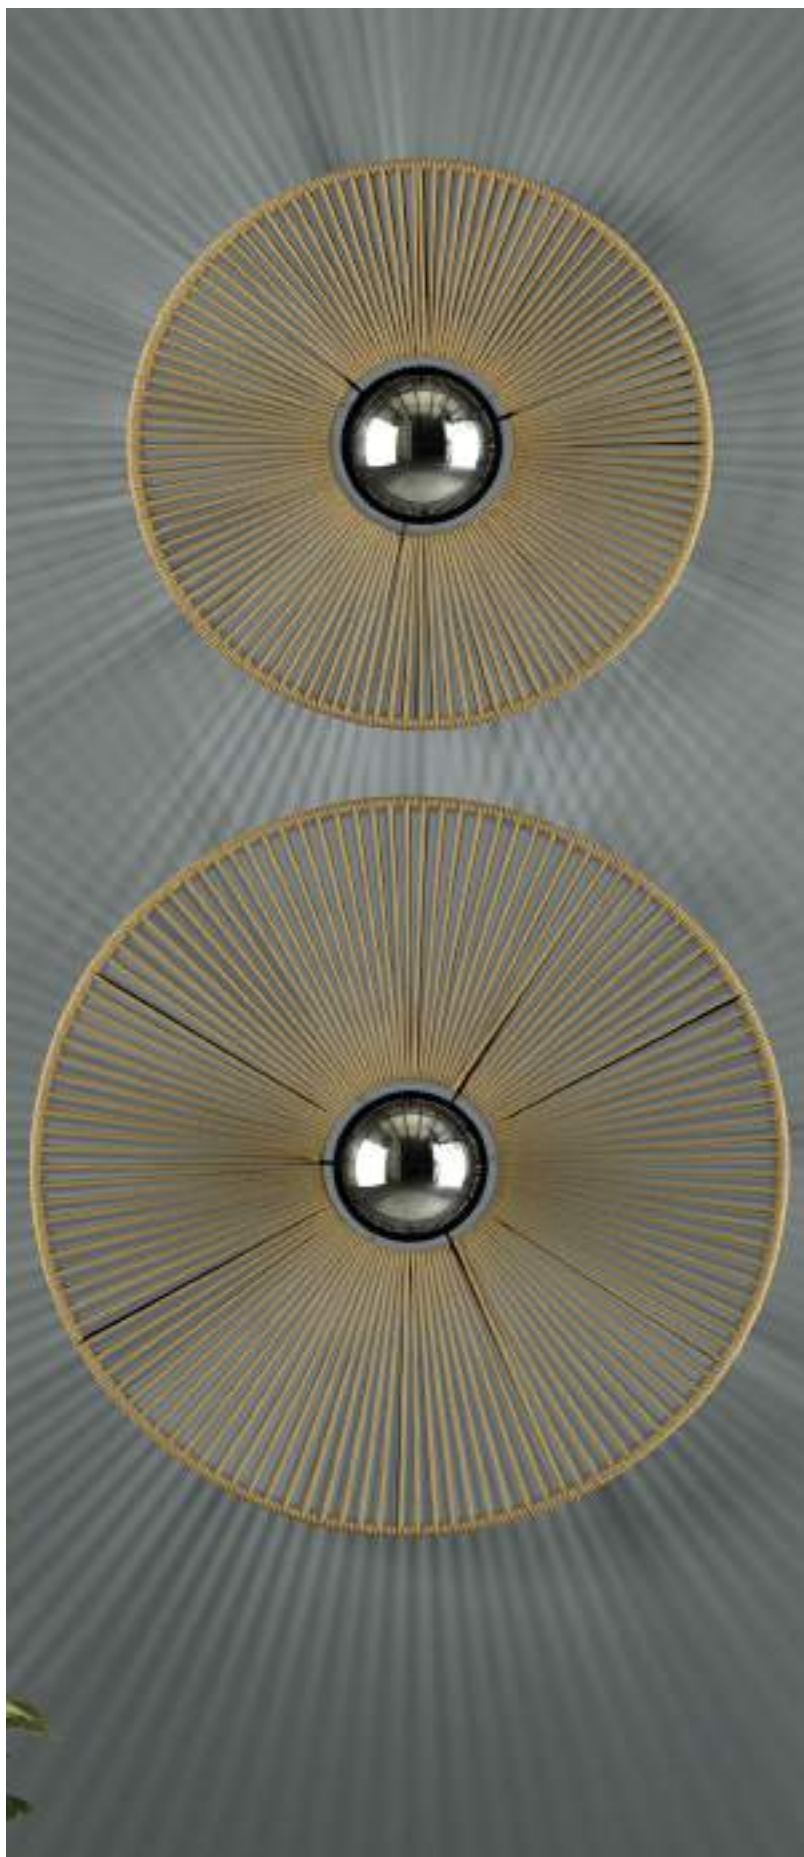

PAMELA

Collecciones

Collections