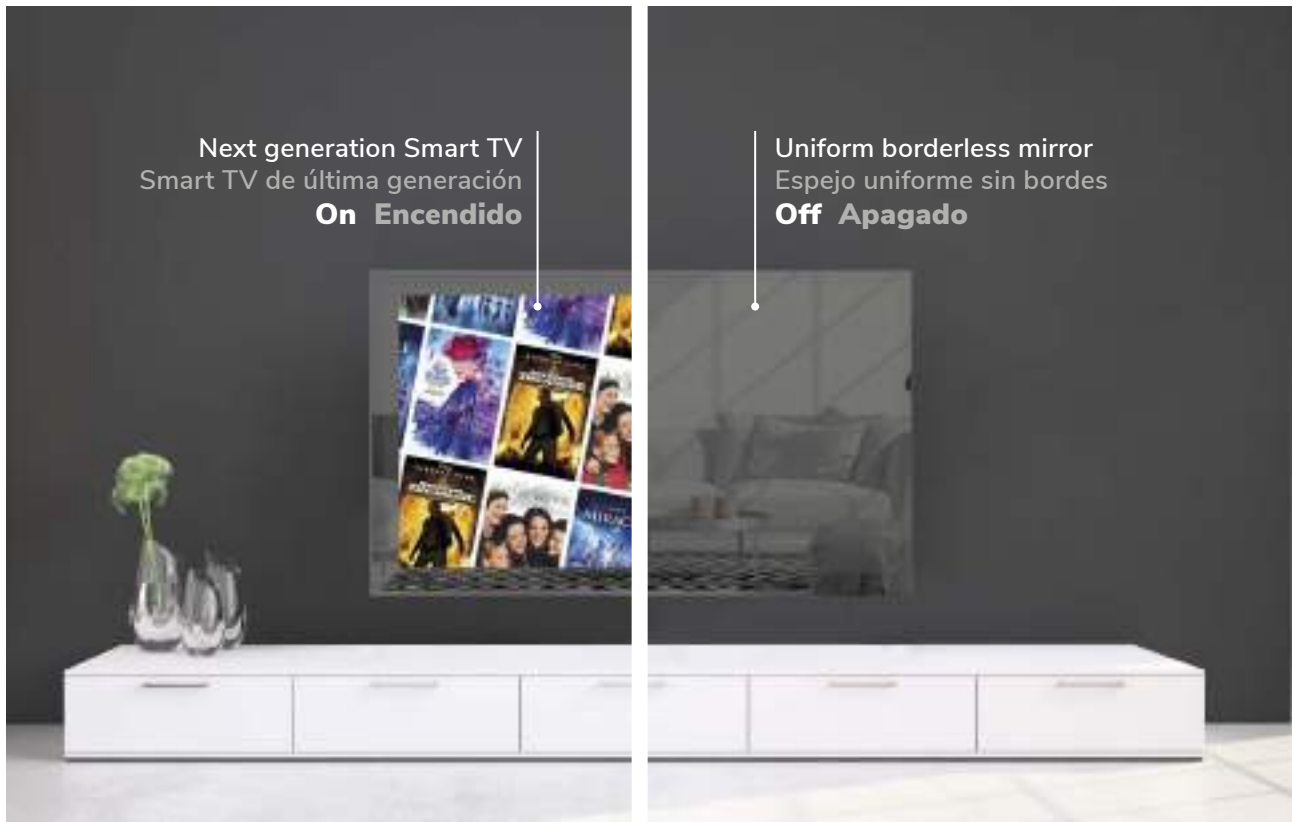

# CUSTOM MIRRORS ESPEJOS A MEDIDA

**ON DEMAND**  
**BAJO PEDIDO**

Lighting Mirrors

Espejos Iluminados

# SMART TV MIRROR

Espejos Iluminados

Smart mirrors are a trend in the world of residential, hotel, business or services interior design. Our mirrors with integrated SMART television allow you to access to the most current services on the network, such as movie rentals, YouTube, and much more.

Smart TV mirrors can be customized both in the size of the television from 8" (20cm) up to 100" (254cm), as well as the mirror, types of lighting and with different connectivity and entertainment options.

Los espejos inteligentes son tendencia en el mundo del interiorismo residencial, hotelero, empresarial o de servicios. Nuestros espejos con televisión SMART integrada, permiten acceder a los servicios más actuales de la red, como alquiler de películas, youtube, y mucho más.