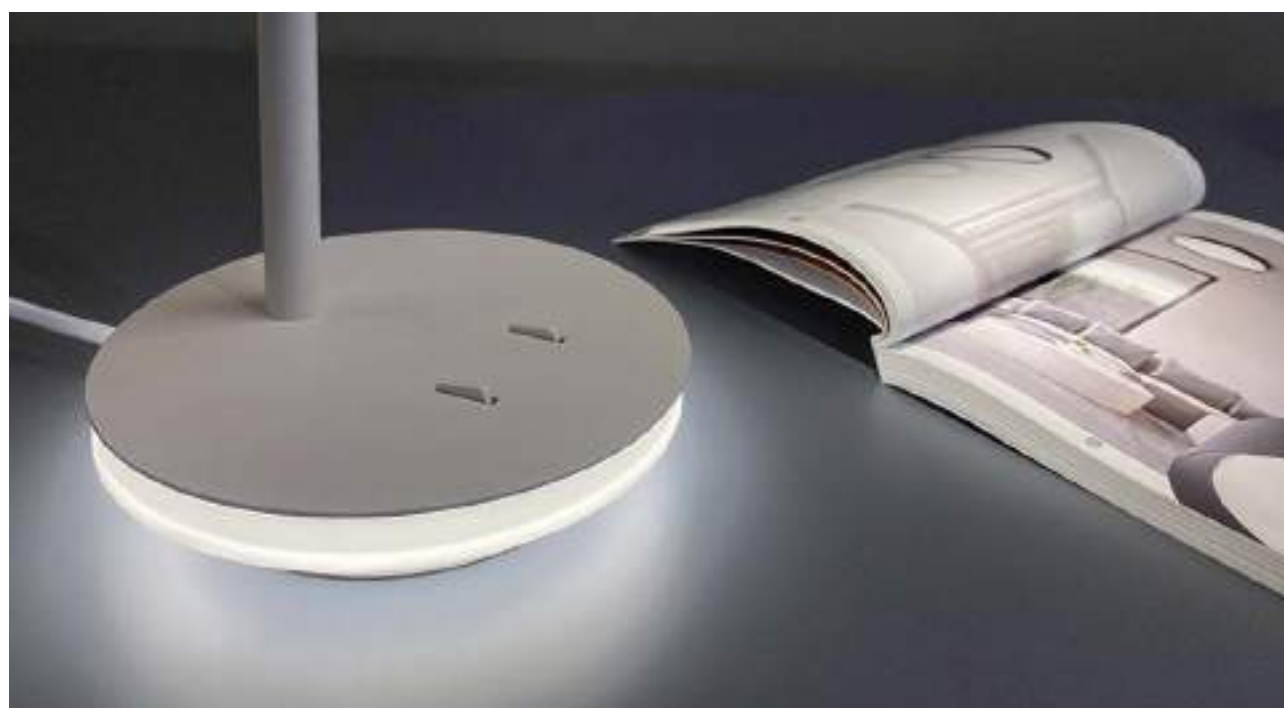

Collecciones

Collections